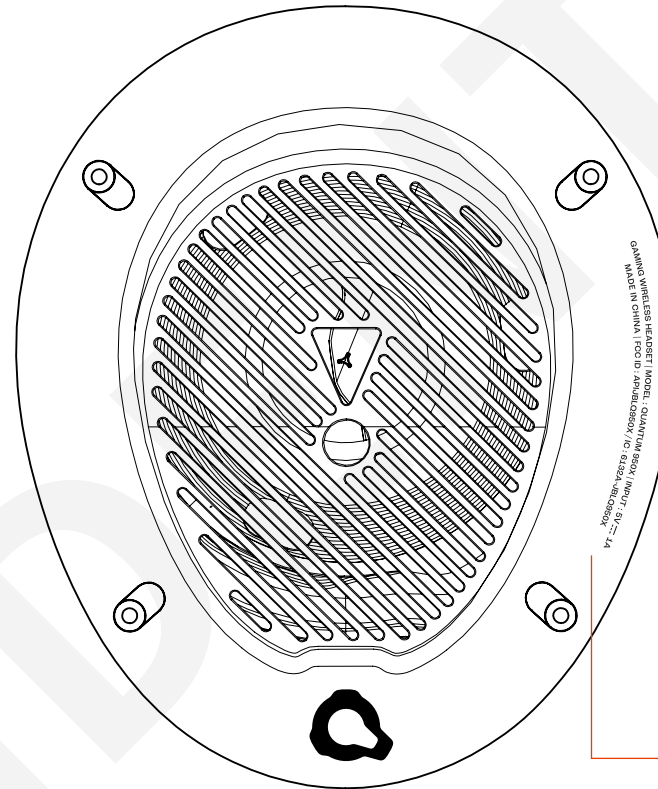

JBL QUANTUM INFINITE Q950 / BUTTON RING BACK (XBOX VERSION)  
ARTWORK SCALE 1 : 1

BUTTON RING BACK MAIN SURFACE

Finishes : VDI24 - Satin Matte

Pill shape deboss

Finishes : Mirror glossy

FLAT HEAD SCREWS

Finishes: Matte

Color 1: BALCK

Color 2: SILVER

LOGO

Finishes : Deboss 0.2mm + Mirror finishing - glossy

Position : Refer to the image at right

COMPLIANCE FOR XBOX VERSION ONLY

COMPLIANCE

Finishes : Pad print - Satin matte

Color 1-2 : Transparent

Finishes of SN No. : Laser etching

Position : Refer to artwork

QUANTUM WIRELESS HEADSET | MODEL: Q950 | MADE IN CHINA | PT-214

Left

QUANTUM WIRELESS HEADSET | MODEL: Q950 | MADE IN CHINA | PT-214