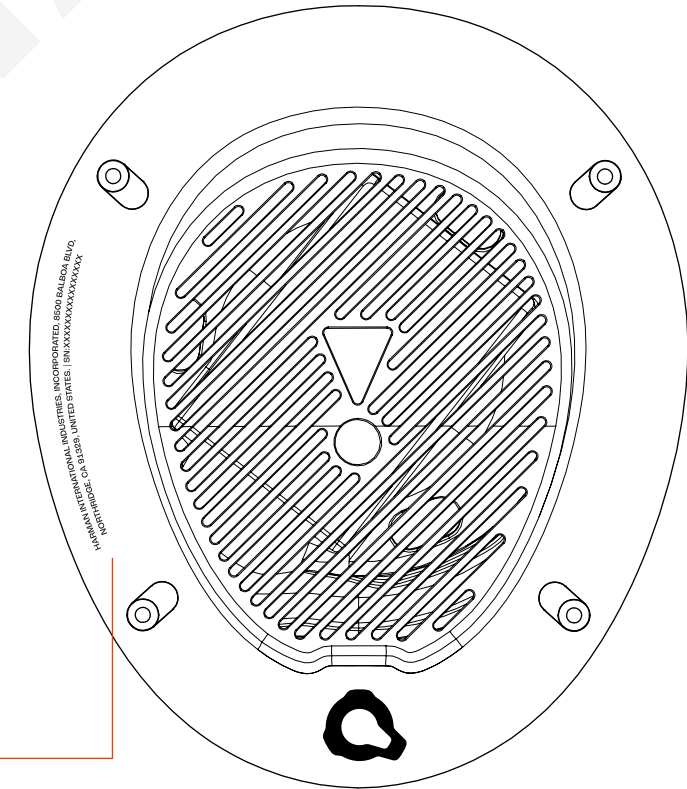

JBL QUANTUM INFINITE Q950 / BUTTON RING BACK (XBOX VERSION)  
ARTWORK SCALE 1 : 1

BUTTON RING BACK MAIN SURFACE

Finishes : VDI24 - Satin Matte

Pill shape deboss

Finishes : Mirror glossy

FLAT HEAD SCREWS

Finishes: Matte

Color 1: BALCK

Color 2: SILVER

LOGO

Finishes : Deboss 0.2mm + Mirror finishing - glossy

Position : Refer to the image at right

COMPLIANCE FOR XBOX VERSION ONLY

COMPLIANCE

Finishes : Pad print - Satin matte

Color 1-2 : Transparent

Finishes of SN No. : Laser etching

Position : Refer to artwork

QUANTUM WIRELESS HEADSET | MODEL: Q950 | MADE IN CHINA | PT-214

Left

QUANTUM WIRELESS HEADSET | MODEL: Q950 | MADE IN CHINA | PT-214