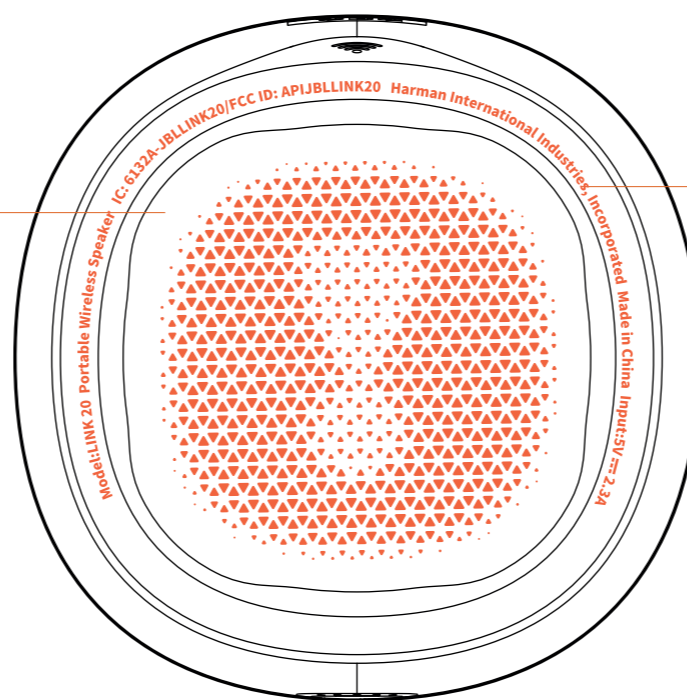

JBL LINK 20 / BOTTOM VIEW

There is no space to insert the label statement 15.19(a)(3) on the LINK 20. Customer can be confirmed the statement in the manual.

Speaker feet

background:

material: Rubber

finishes: Matte + soft touch transparent rubber oil

color:

#black:  PANTONE 426C

#white:  White

#blue:  PANTONE 2955C

#red:  PANTONE 2348C

#grey:  PANTONE 428C

feet pattern: 0.3mm debossed rubber

Compliances: