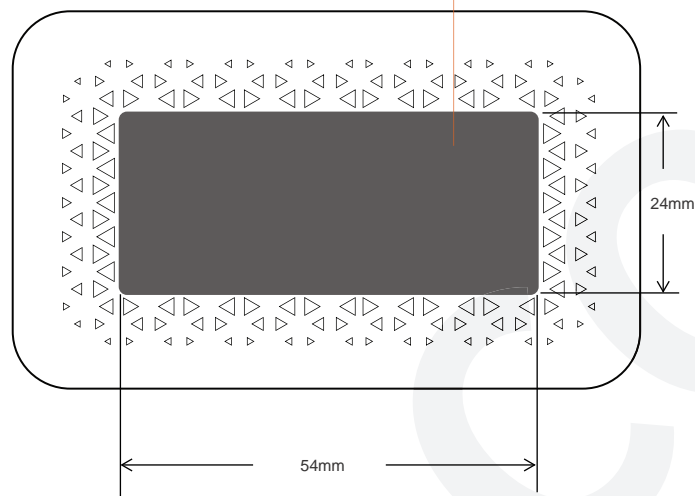

Bottom View

Compliance Labeling

material: Paint
finishes: Gloss
color: Transparent

1:1