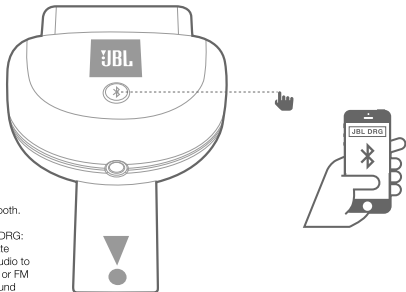

2 Buttons

DRG

Quick Start Guide

Guide de démarrage rapide

3 Connections

DRG

Quick Start Guide

Guide de démarrage rapide

4 Possible OBD II port positions

DRG

Quick Start Guide

Guide de démarrage rapide

If can't insert JBL DRG into the OBD II port directly, use an extension cable

DRG

Quick Start Guide

Guide de démarrage rapide

5

Bluetooth

Connect JBL DRG to smart phone with Bluetooth.

Download apps "JBL DRG" to configure JBL DRG:

- Choose the engine sound you want to imitate
- Choose the channel you want to transmit audio to in vehicle audio system: Aux line, Bluetooth or FM
- Control the volume of Music and Engine sound