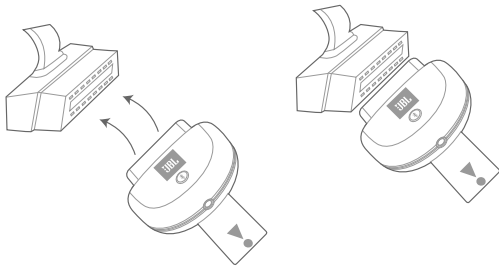

4 Possible OBD II port positions

DRG

Quick Start Guide

Guide de démarrage rapide

If can't insert JBL DRG into the OBD II port directly, use an extension cable

DRG

Quick Start Guide

Guide de démarrage rapide

5

Bluetooth

Connect JBL DRG to smart phone with Bluetooth.

Download apps "JBL DRG" to configure JBL DRG:

- Choose the engine sound you want to imitate
- Choose the channel you want to transmit audio to in vehicle audio system: Aux line, Bluetooth or FM
- Control the volume of Music and Engine sound