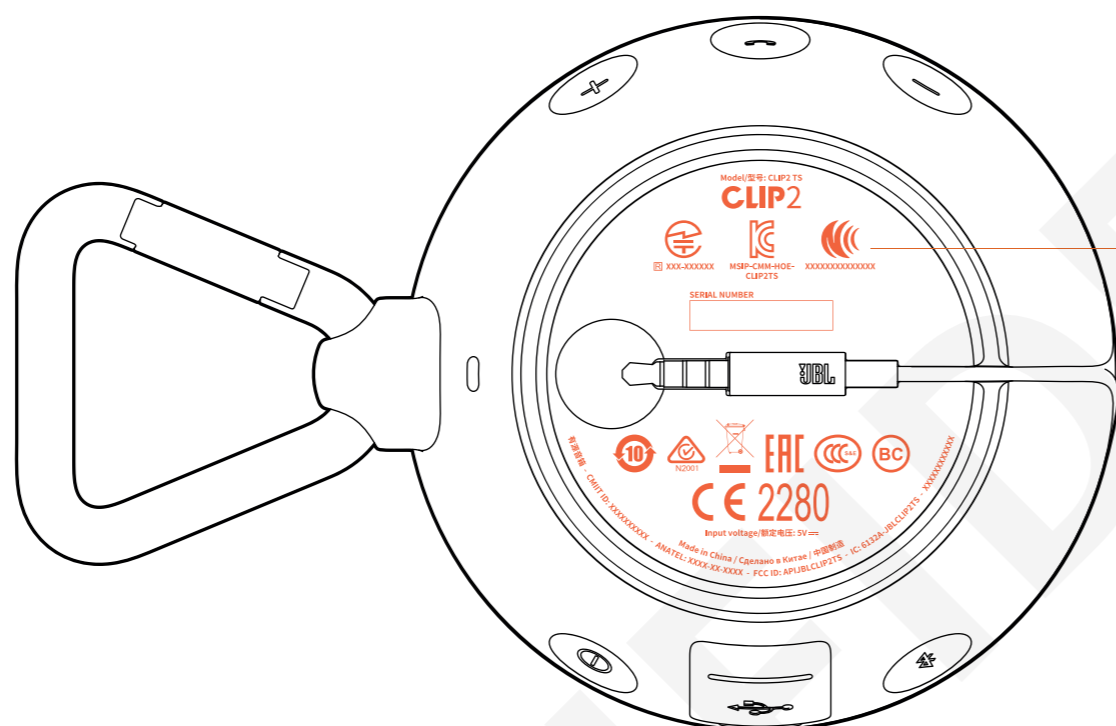

JBL CLIP 2 / BOTTOM VIEW / COMPLIANCES

Artworks - Scale 1:1 - Unit: mm - 22/07/2016

- Compliances to be finalized / work in progress -

Compliances

material: silk screen
finishes: glossy
color: transparent