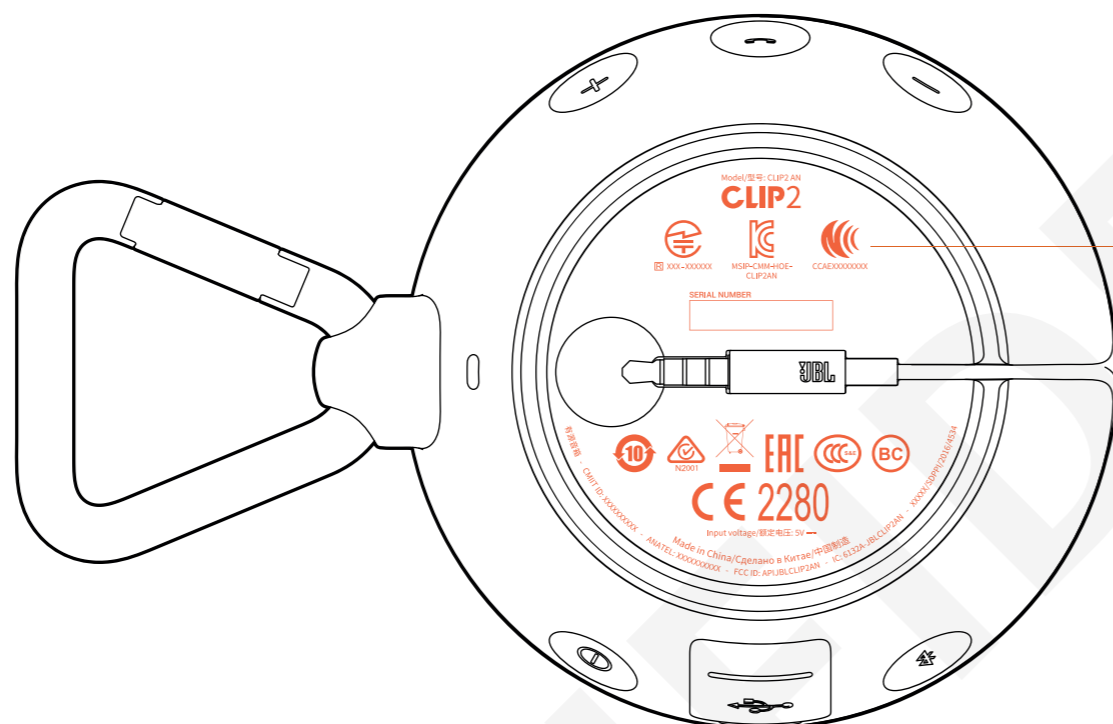

# JBL CLIP 2 / BOTTOM VIEW / COMPLIANCES

Artworks - Scale 1:1 - Unit: mm - 14/12/2015

- Compliances to be finalized / work in progress -

### Compliances

material: silk screen  
finishes: glossy  
color: transparent

56.8

56.8