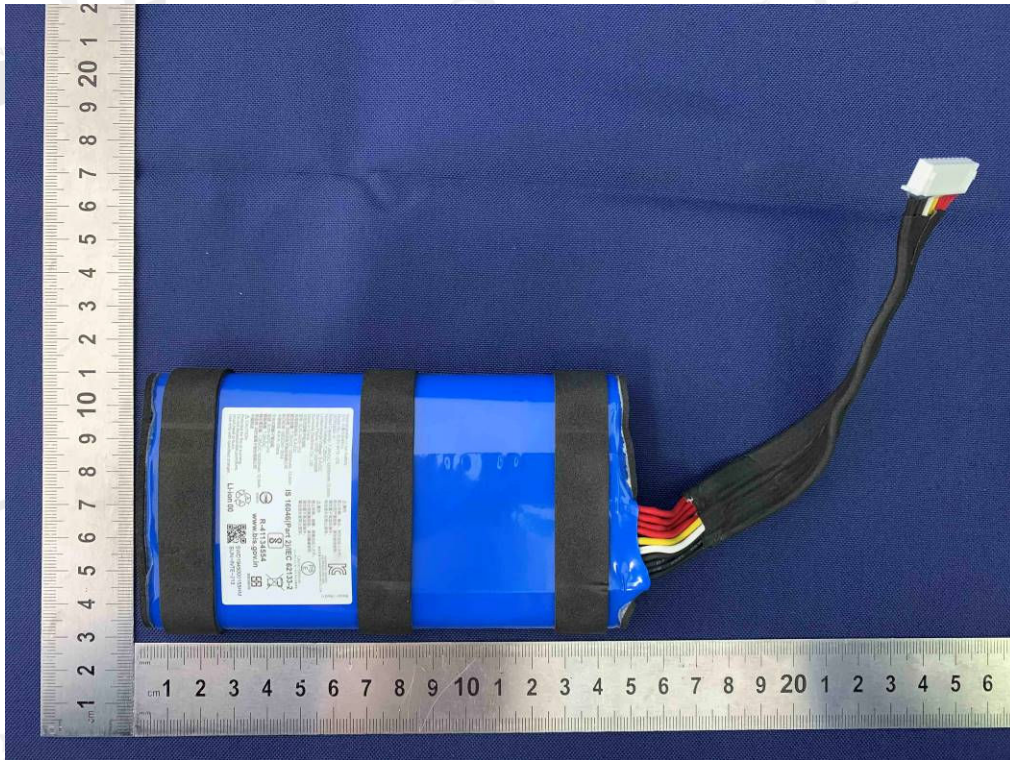

**AC Adapter: GHDT24V-4.2C-DC; Battery: SUN-INTE-213**

**AC Adapter: NSA100ED-24042000; Battery: SUN-INTE-268**