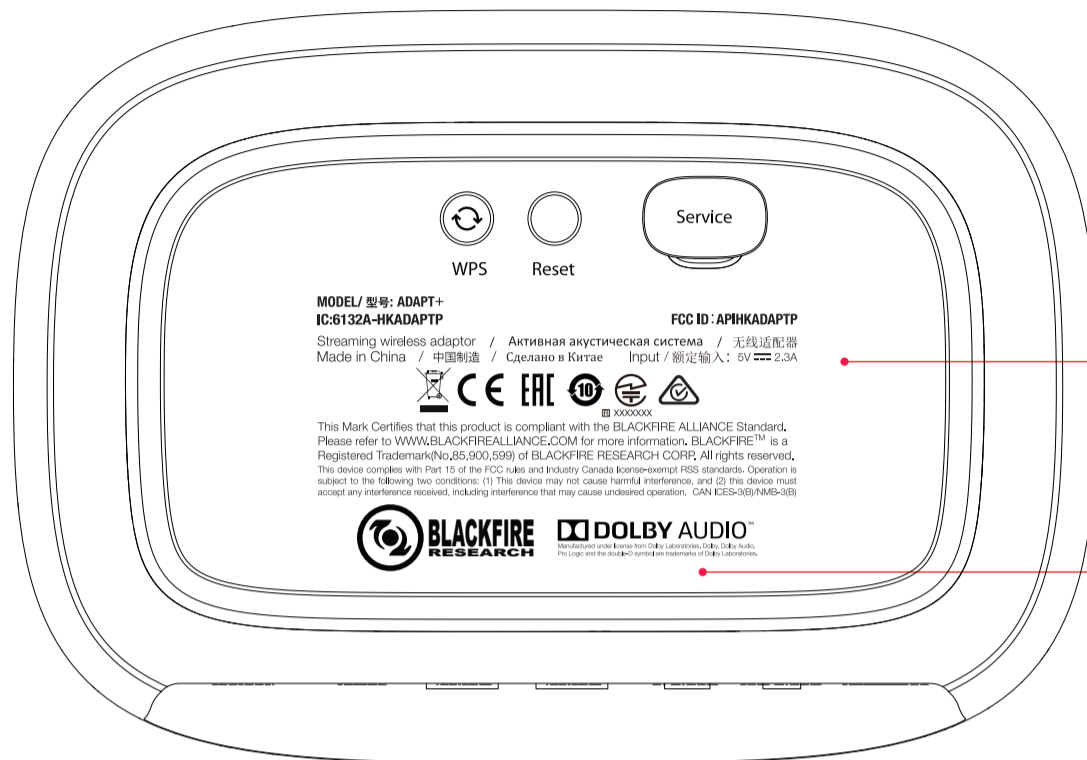

harman/kardon

ADAPT_Graphics and Compliance_2017-07-04_V19

Bottom

emboss mold-in symbol on rubber
0.1mm

Glossy Finishing recess from in
mold 0.2

Top

Laser etched symbols

Silkscreen logo
Silver color

Back

Silkscreen
cool gray 5C