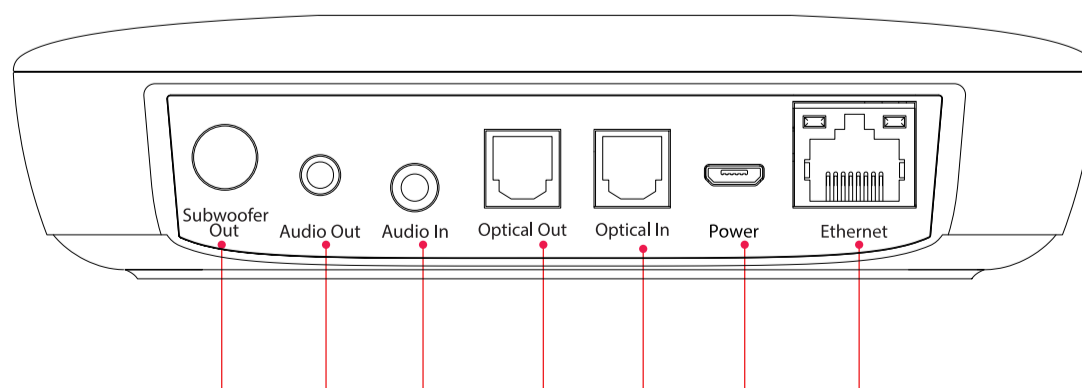

harman/kardon

ADAPT_Graphics and Compliance_2017-07-04_V19

Bottom

emboss mold-in symbol on rubber
0.1mm

Glossy Finishing recess from in
mold 0.2

Top

Laser etched symbols

Silkscreen logo
Silver color

Back

Silkscreen
cool gray 5C