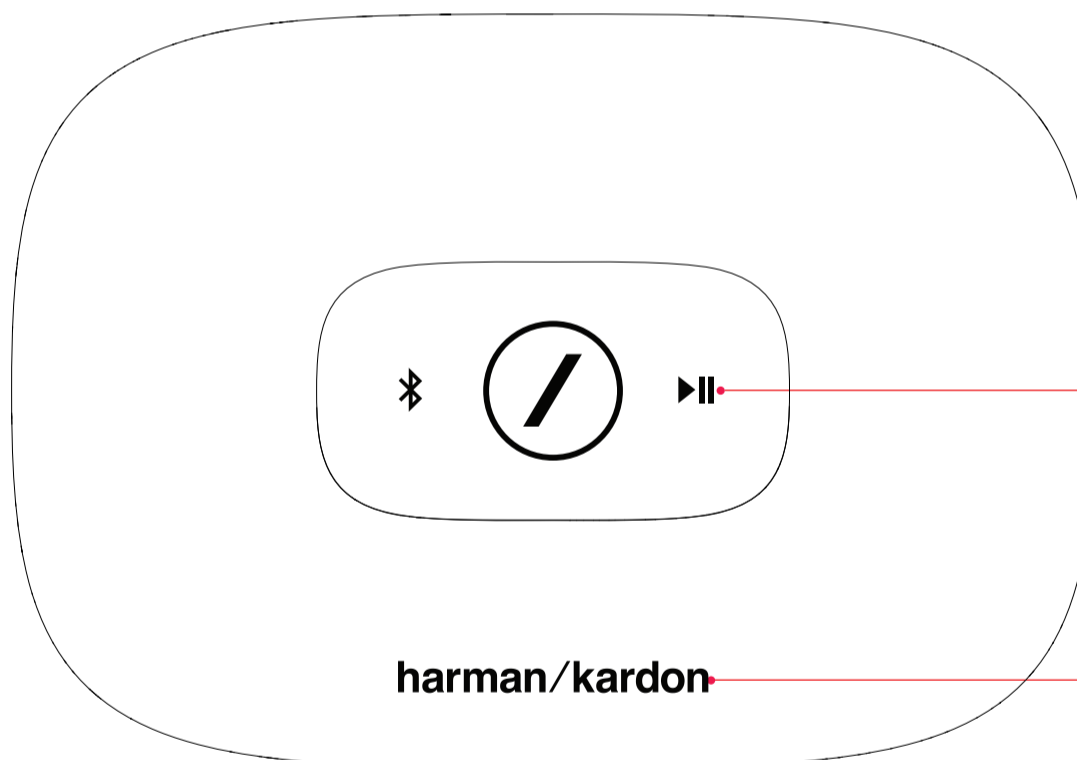

harman/kardon

ADAPT_Graphics and Compliance_2017-07-04_V19

Bottom

emboss mold-in symbol on rubber
0.1mm

Glossy Finishing recess from in
mold 0.2

Top

Laser etched symbols

Silkscreen logo
Silver color

Back

Silkscreen
cool gray 5C