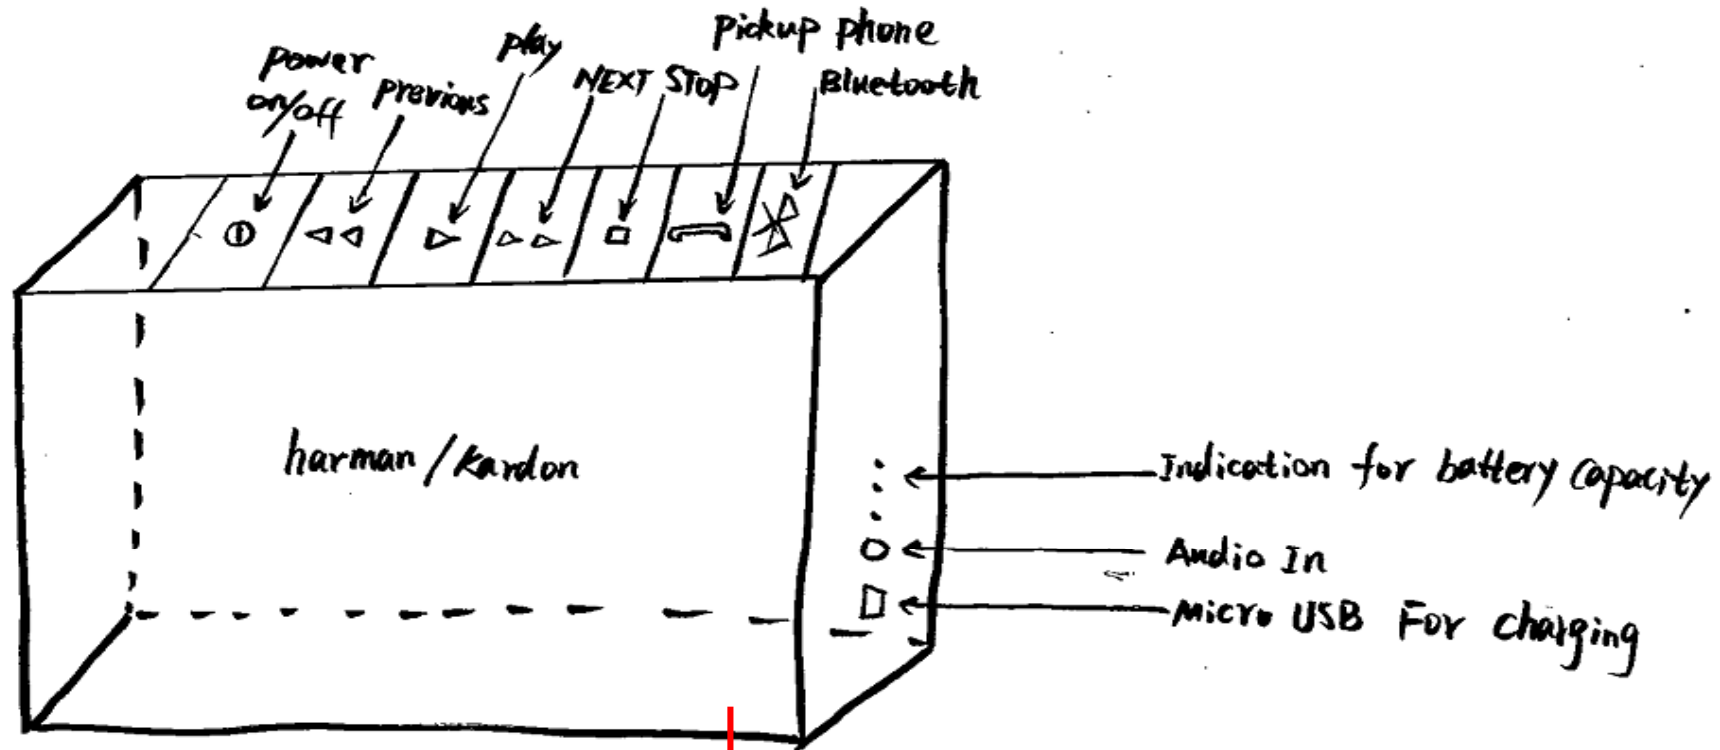

harman/kardon **ESQUIRE**

Model : HARMAN KARDON ESQUIRE

Label (location: on the bottome of unit)

Portable wireless speaker with Bluetooth

MODEL / 型号: HARMAN KARDON ESQUIRE FCC ID:APIESQUIRE IC:6132A-ESQUIRE 仅供海拔2000米以下及非热带气候条件下安全使用 有源音箱

XXX-XXX-XXX-XXXXXXX

Input / 额定电压 : 5V \equiv 2A

Made in China / 中国制造

CMIIT ID :

Anatel :

This device complies with Part 15 of the FCC rules and Industry Canada license-exempt RSS GEN. Operation is subject to the following two conditions: (1) This device may not cause harmful interference, and (2) this device must accept any interference received, including interference that may cause undesired operation.