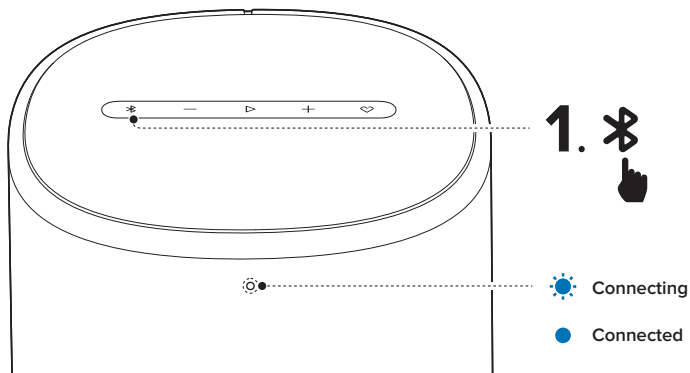

BLUETOOTH PAIRING

Music streaming through Bluetooth will pause when you start music streaming through Wi-Fi.

2. **SETTINGS**
Bluetooth

3. **DEVICES**
HK Enchant Speaker Connected

BUTTON CONTROL

FACTORY RESET