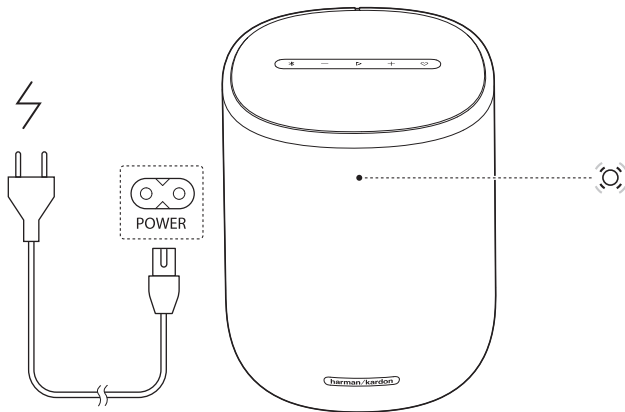

QUICK START GUIDE

harman/kardon[®]
by HARMAN

ENCHANT SPEAKER

WHAT'S IN THE BOX

* Power cord quantity and plug type vary by regions.

POWER ON

WI-FI SETUP

On an Android™ or iOS device, add the speaker to your home Wi-Fi network through the Harman Kardon One app. Follow the app instructions to complete setup.