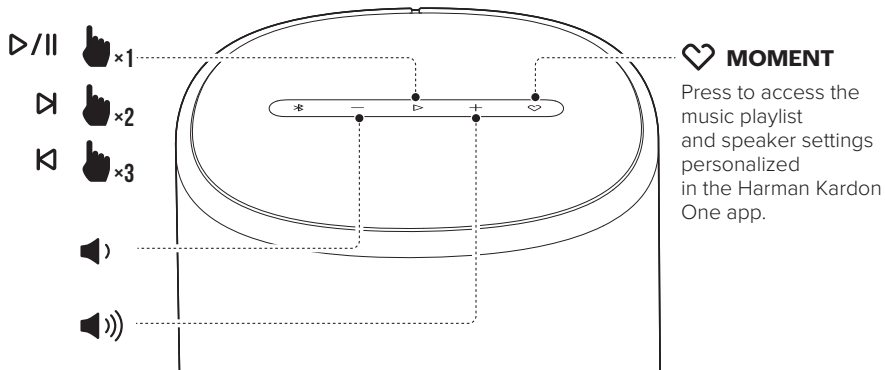

QUICK START GUIDE

harman/kardon[®]
by HARMAN

ENCHANT SPEAKER

WHAT'S IN THE BOX

* Power cord quantity and plug type vary by regions.

POWER ON

WI-FI SETUP

On an Android™ or iOS device, add the speaker to your home Wi-Fi network through the Harman Kardon One app. Follow the app instructions to complete setup.

* Some features require subscriptions or services not available in all countries.

Harman Kardon One

GET IT ON
Google Play

Download on the
App Store

MUSIC STREAMING

harman / kardon
ONE

Stream music through the Harman Kardon One app or supported music services.

BLUETOOTH PAIRING

Music streaming through Bluetooth will pause when you start music streaming through Wi-Fi.

2. **SETTINGS**
Bluetooth

3. **DEVICES**
HK Enchant Speaker Connected

BUTTON CONTROL

FACTORY RESET

POWER ON

Wi-Fi SETUP

On an Android™ or iOS device, add the speaker to your home Wi-Fi network through the Harman Kardon One app. Follow the app's instructions to complete setup.

* Some features require subscriptions or services not available in all countries.