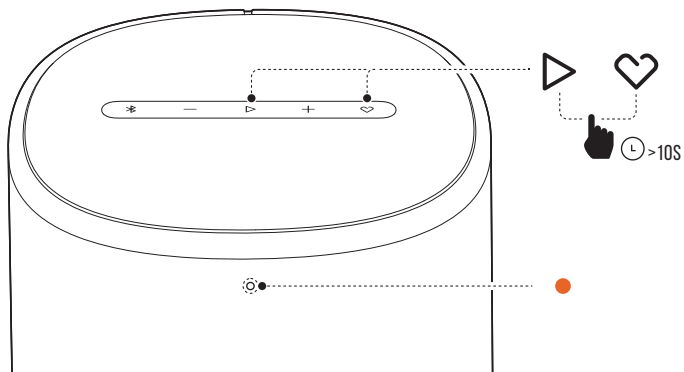

BLUETOOTH PAIRING

Music streaming through Bluetooth will pause when you start music streaming through Wi-Fi.

2. **SETTINGS**
Bluetooth

3. **DEVICES**
HK Enchant Speaker Connected

BUTTON CONTROL

FACTORY RESET

Dimensions

- Dimensions (W x H x D): 163 x 205 x 163 mm / 6.4" x 8.0" x 6.4"
- Weight: 2.16 kg / 4.76 lbs
- Packaging dimensions (W x H x D): 212 x 318 x 212 mm / 8.35" x 12.52" x 8.35"
- Packaging weight: 3.05 kg / 6.72 lbs