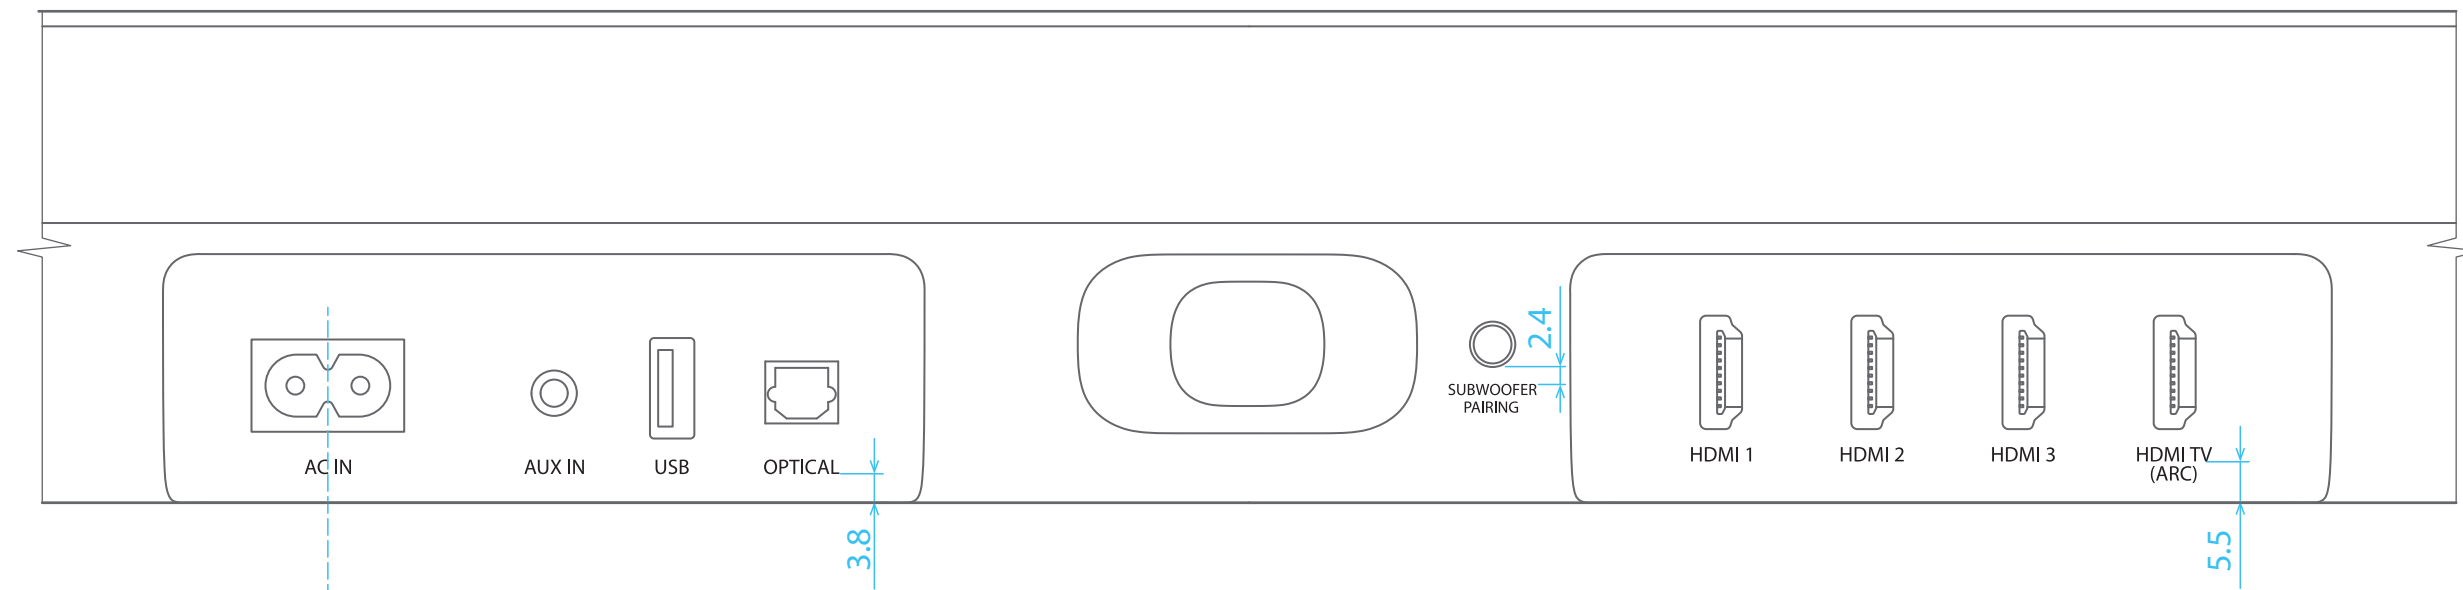

M 1:1

Text placed always in the middle of connector

compliance placed in the middle of soundbar