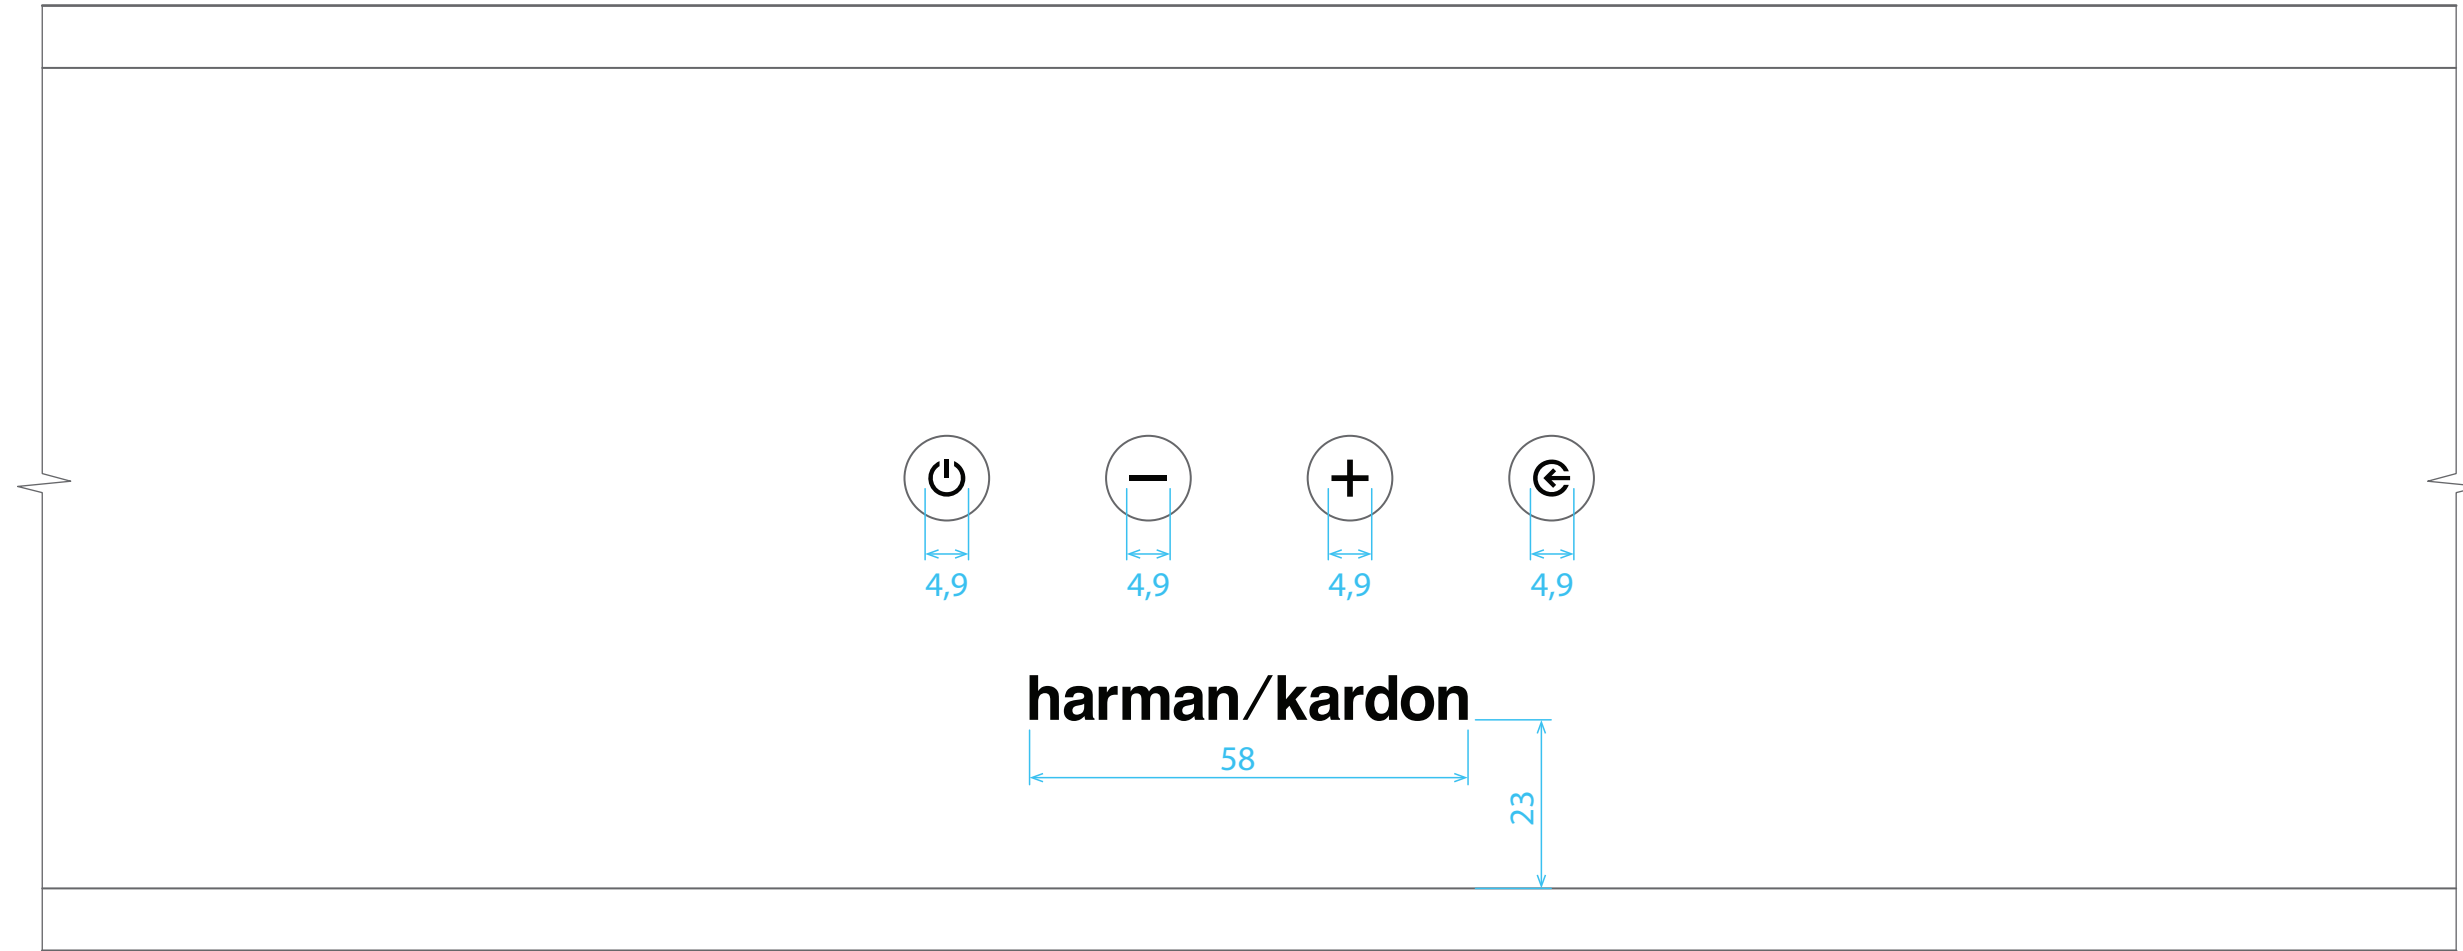

M 1:1

Text placed always in the middle of connector

compliance placed in the middle of soundbar