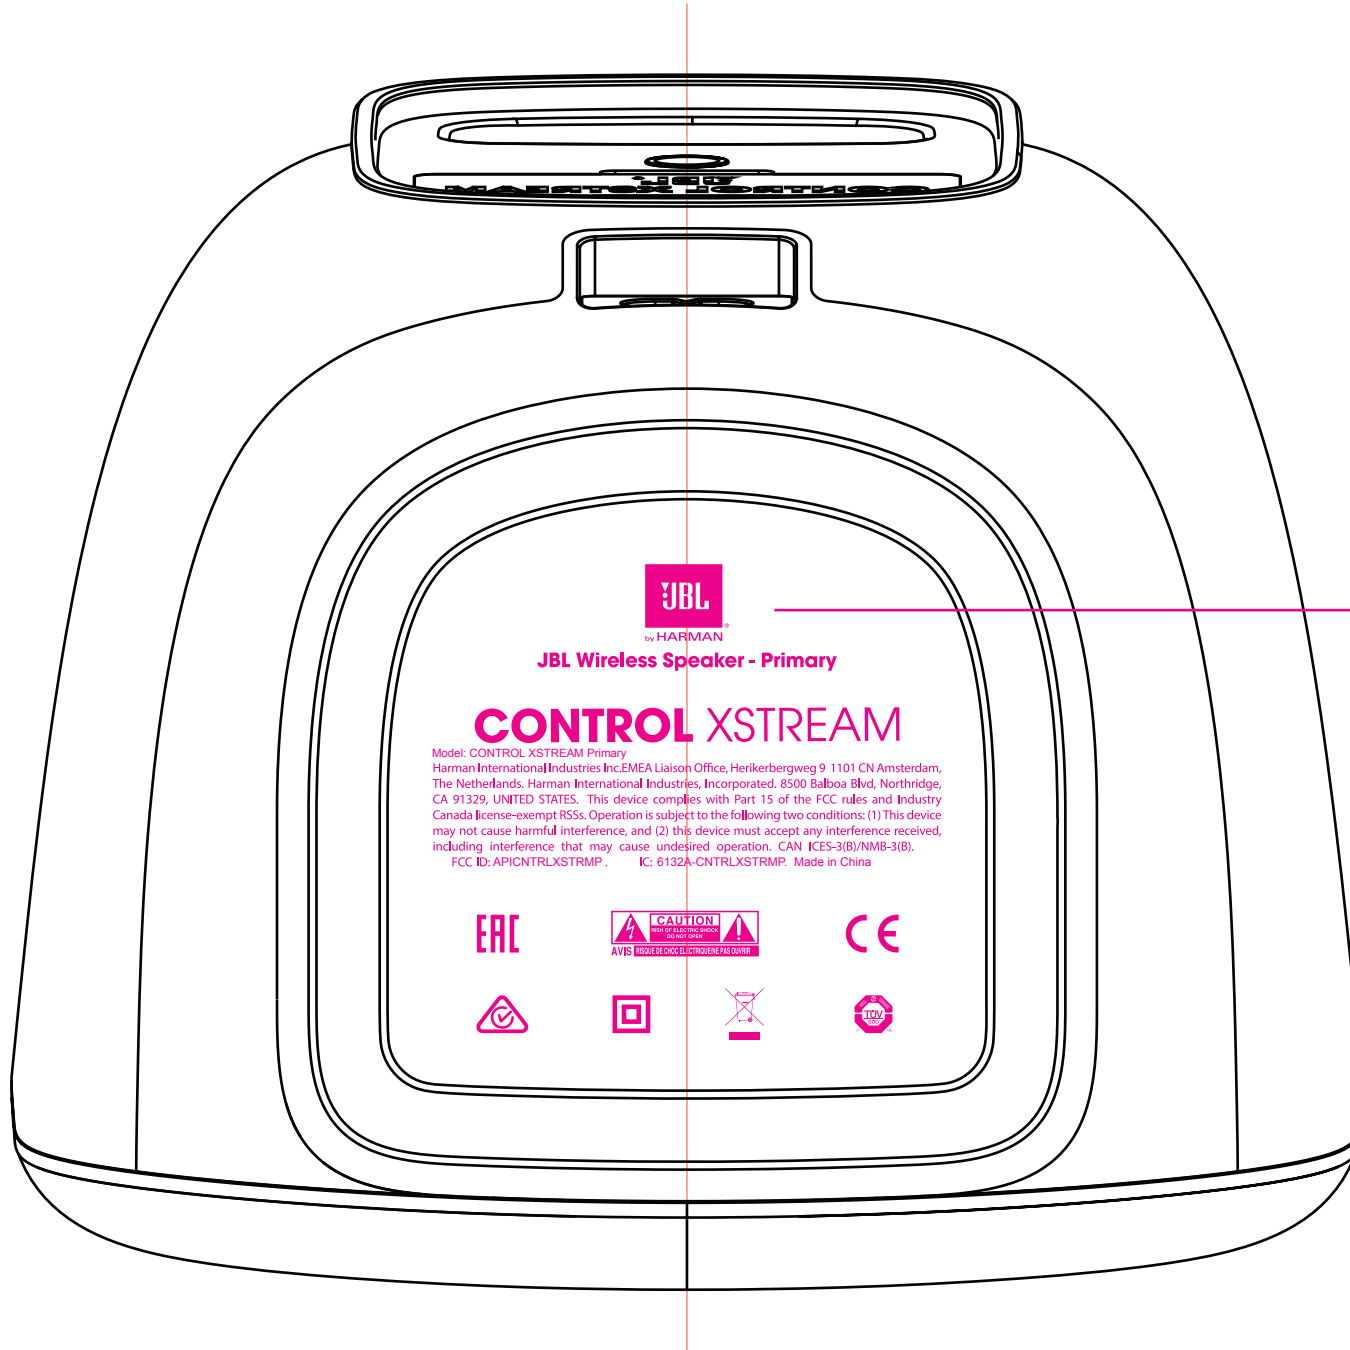

Control X / AW (Primary Speaker_Global)

Harman International. Confidential. Copyright © 2016.

■ BLACK
Scale 1 : 1

by HARMAN

JBL Wireless Speaker - Primary

CONTROL XSTREAM

Compliance
Glossy Finishing