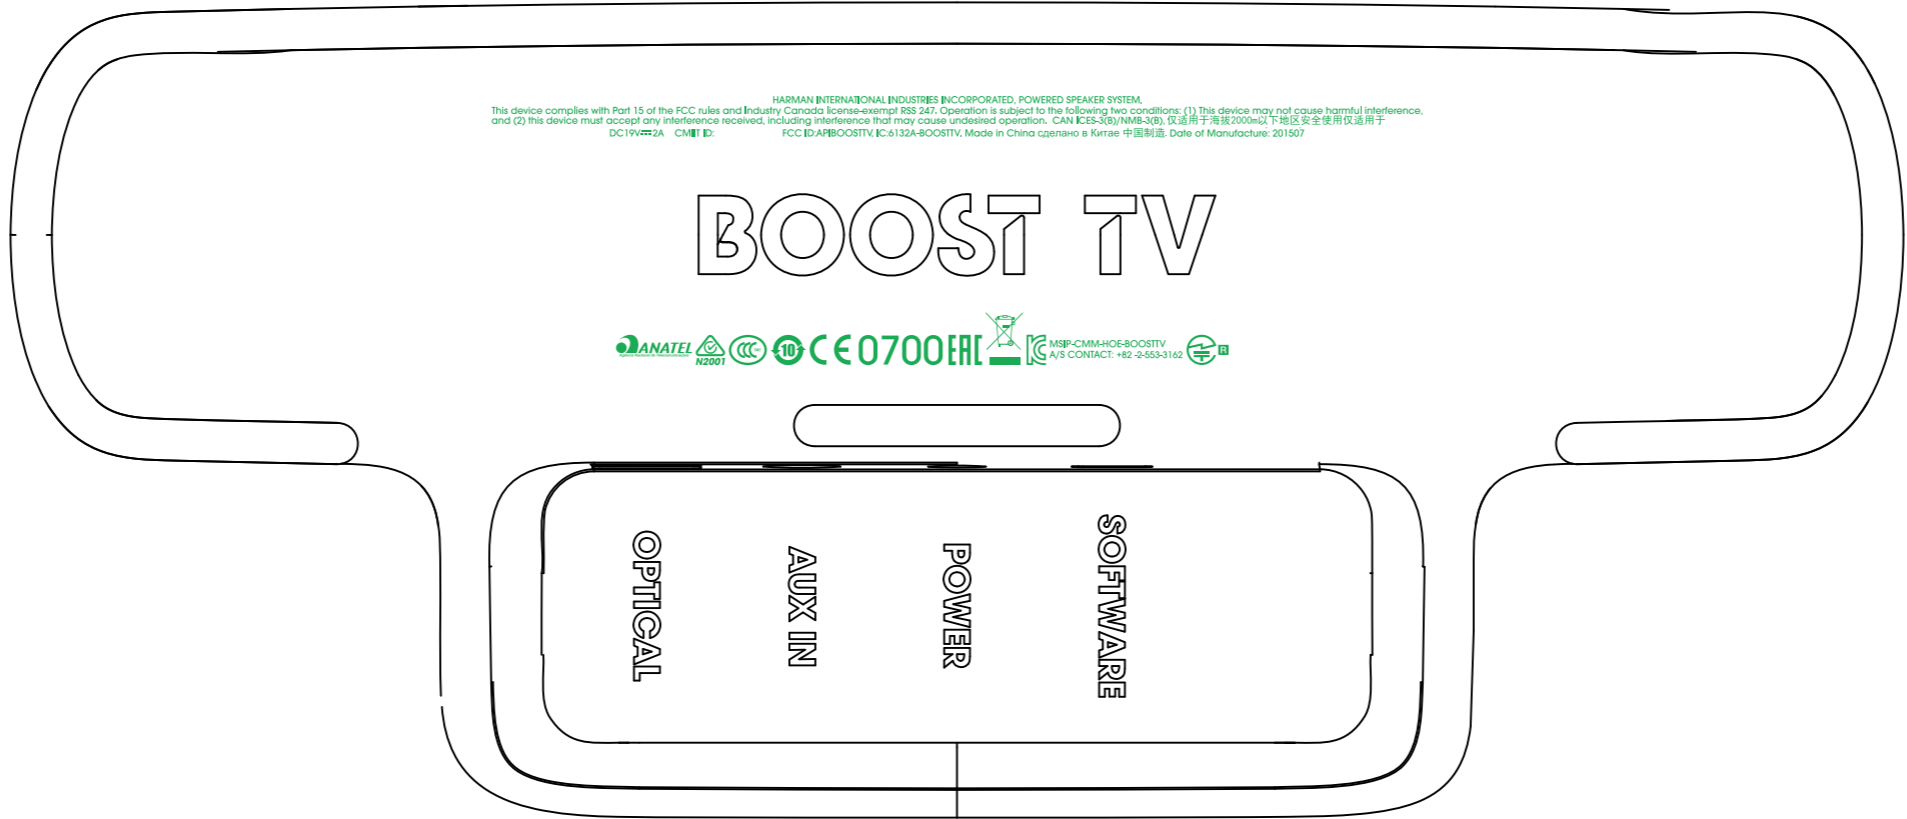

# BOTTOM VIEW\_REMOTE - BOOST TV

COMPLIANCE ICONS  
COLOUR: PANTONE 172 C  
FINISHING: MATTE

# BOTTOM VIEW\_BOOST TV

TYPE: SILKSCREEN  
COLOUR: TRANSPARENT T605-7-5  
FINISHING: MATTE