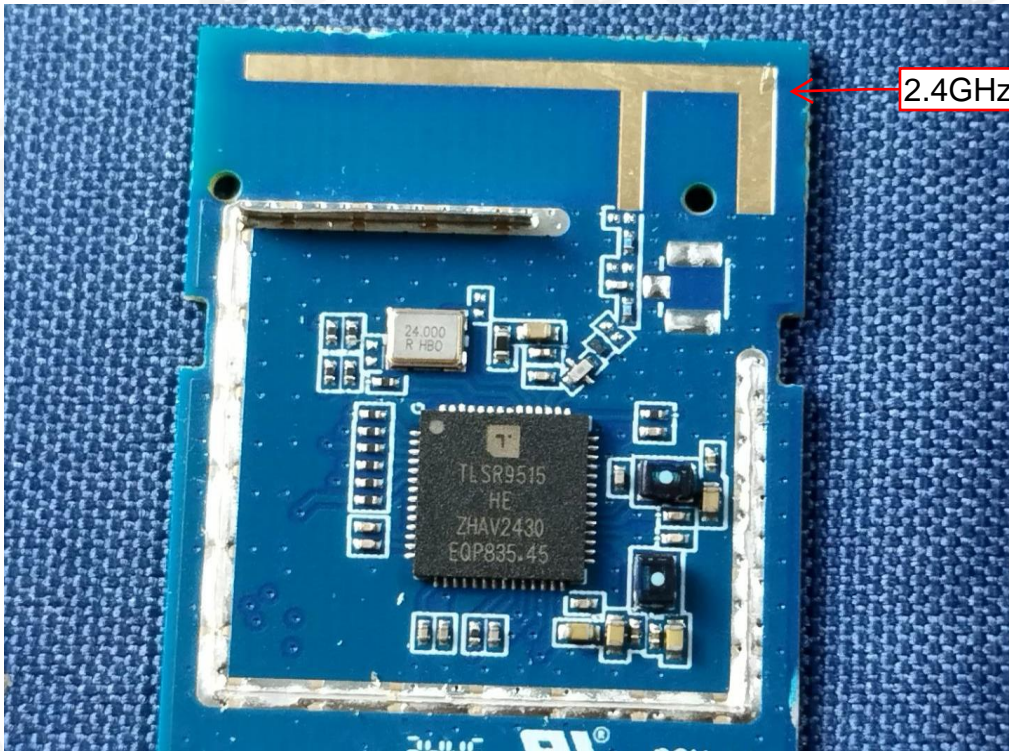

Appendix I : Photos of the EUT

Product Name : Multi-Channel Soundbar with wireless subwoofer

Model Number : BAR 800MK2 SUB

END