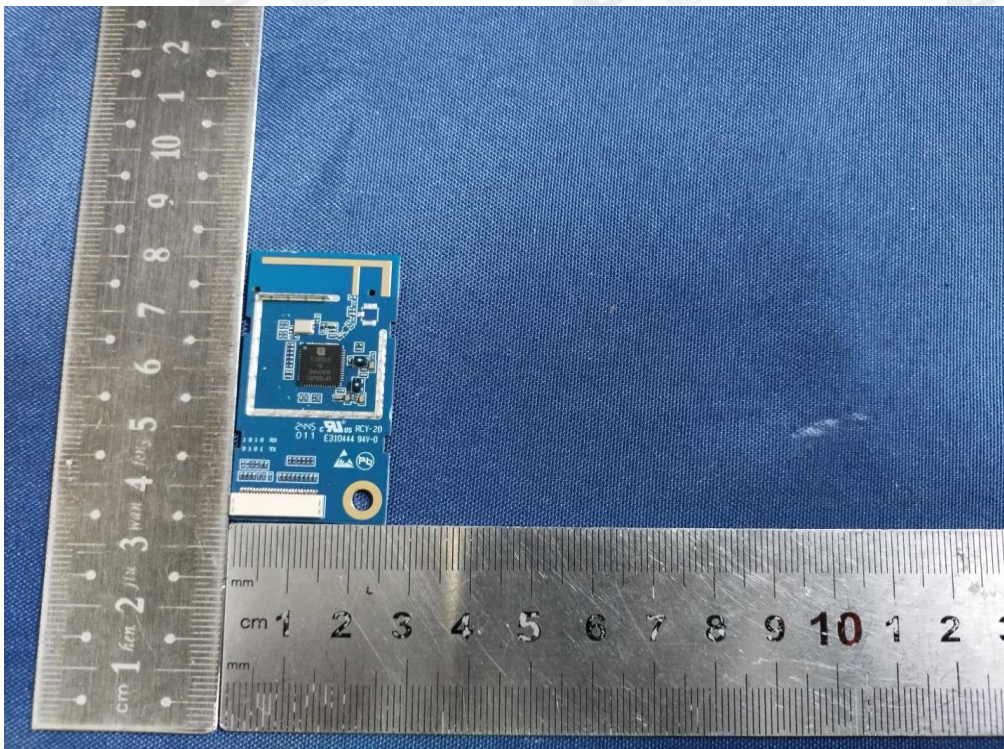

Appendix I : Photos of the EUT

Product Name : Multi-Channel Soundbar with wireless subwoofer

Model Number : BAR 800MK2 SUB

END