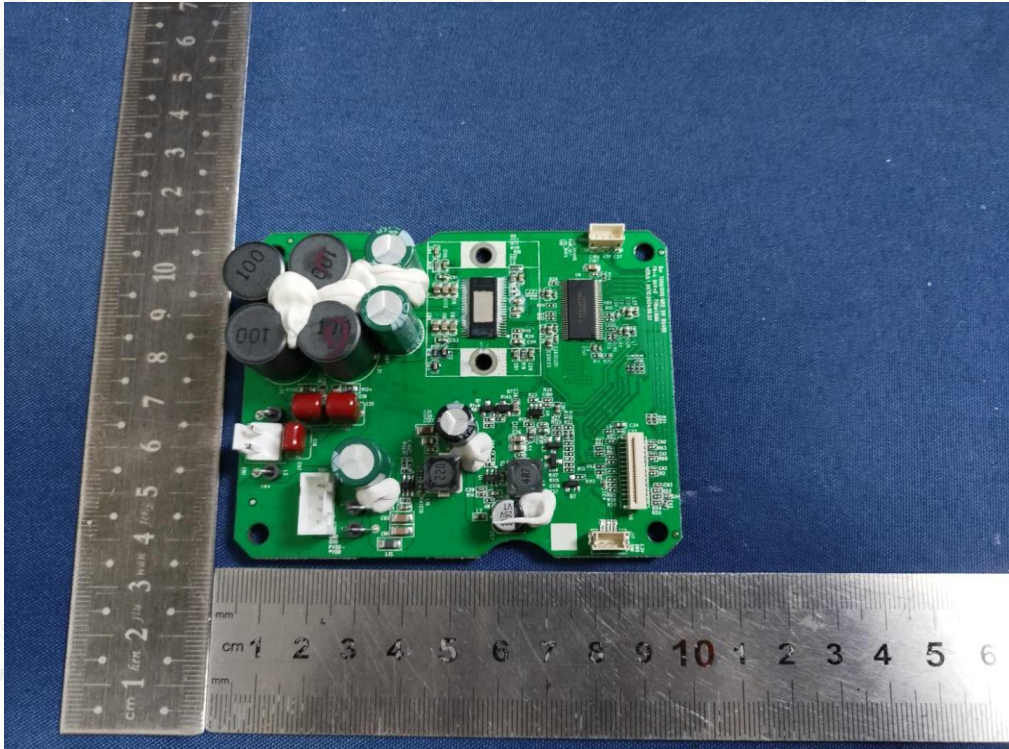

Appendix I : Photos of the EUT

Product Name : Multi-Channel Soundbar with wireless subwoofer

Model Number : BAR 800MK2 SUB

END