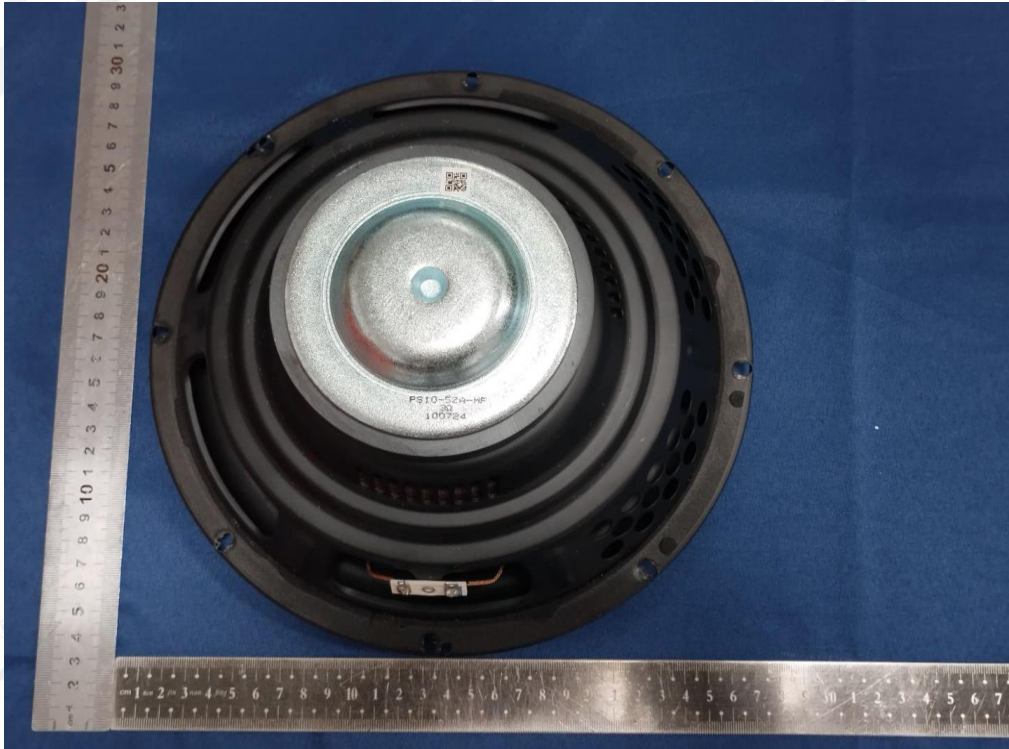

Appendix I : Photos of the EUT

Product Name : Multi-Channel Soundbar with wireless subwoofer

Model Number : BAR 800MK2 SUB

END