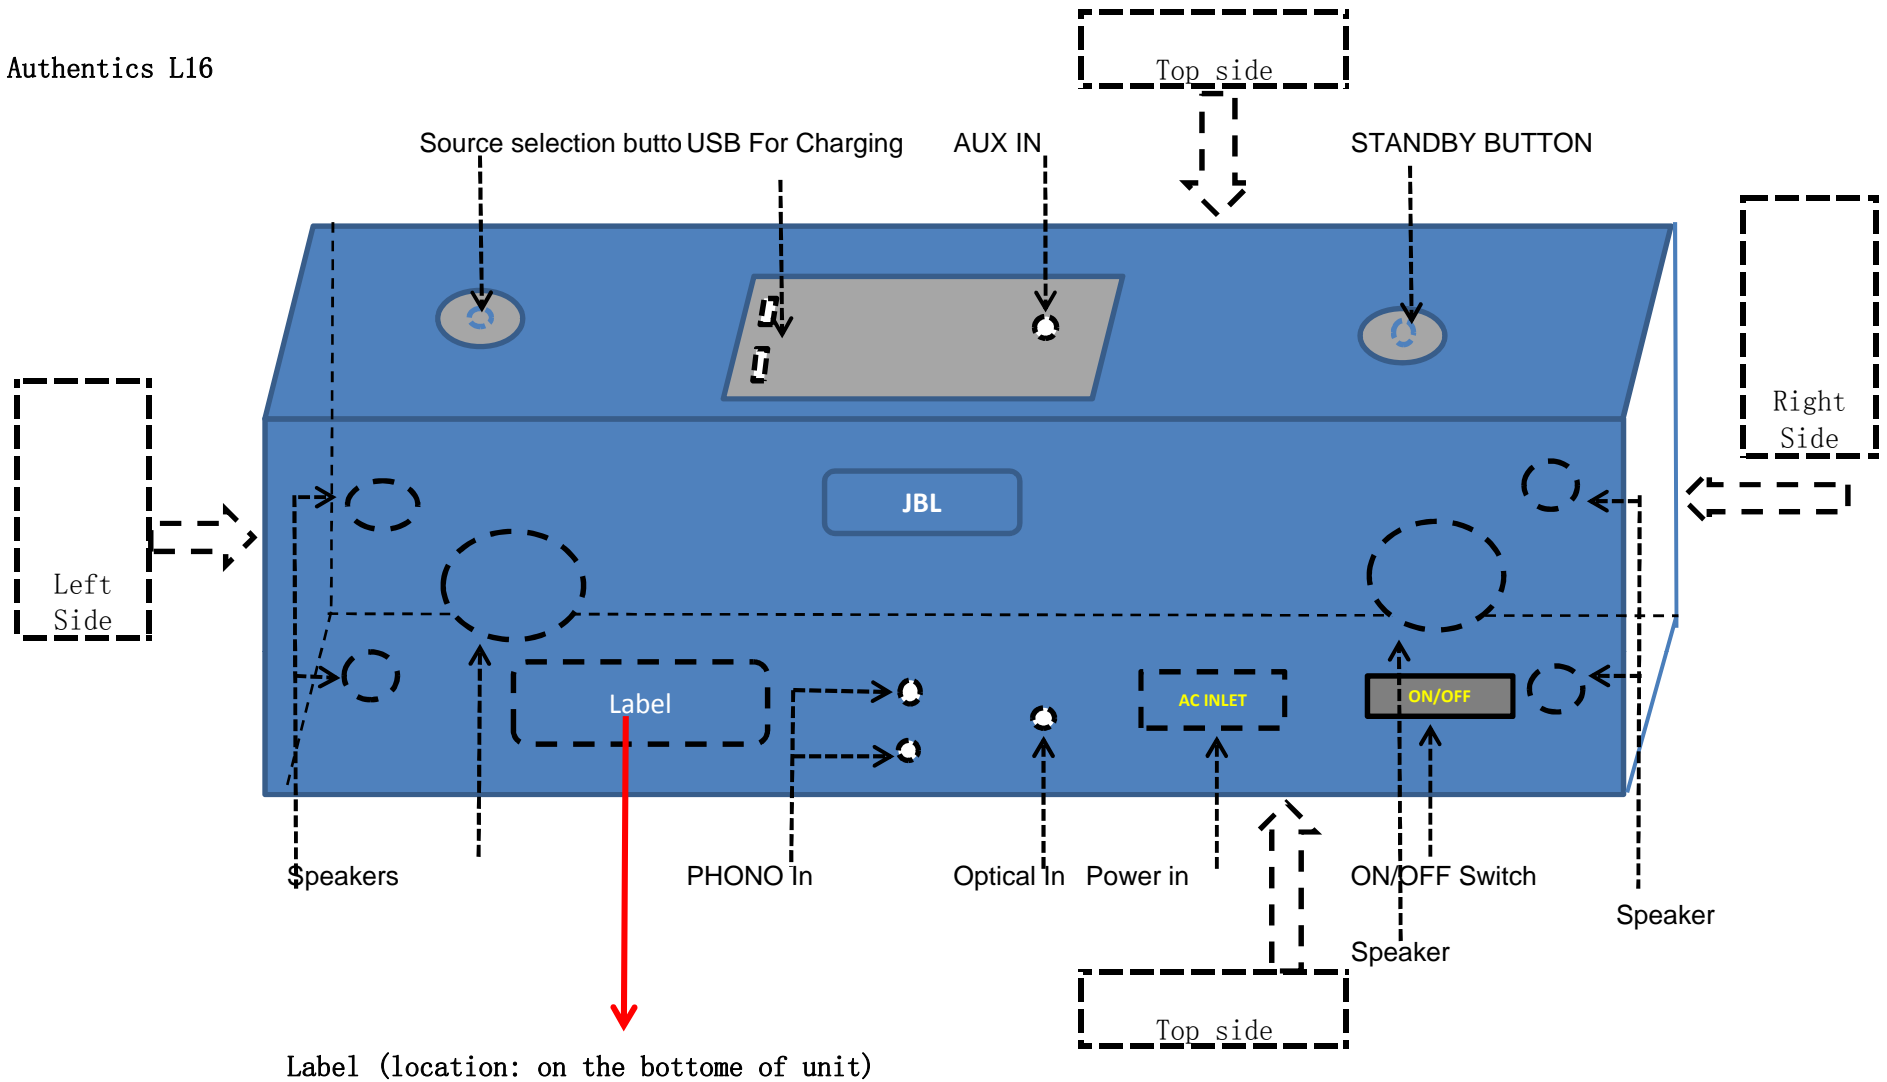

Model : Authentics L16

**MODEL: AUTHENTICS L16**

300W Three-way active speaker system with wireless streaming  
INPUT: 100V-240V~50/60Hz, 300 Watts  
FCC ID: APIAUTHENL16 IC: 6132A-AUTHENL16  
Harman International Industries, Incorporated  
Made in China

This device complies with Part 15 of the FCC rules and Industry Canada license-exempt RSS-Gen.  
Operation is subject to the following two conditions: (1) This device may not cause harmful interference; and (2) this device must accept any interference received, including interference that may cause undesired operation.