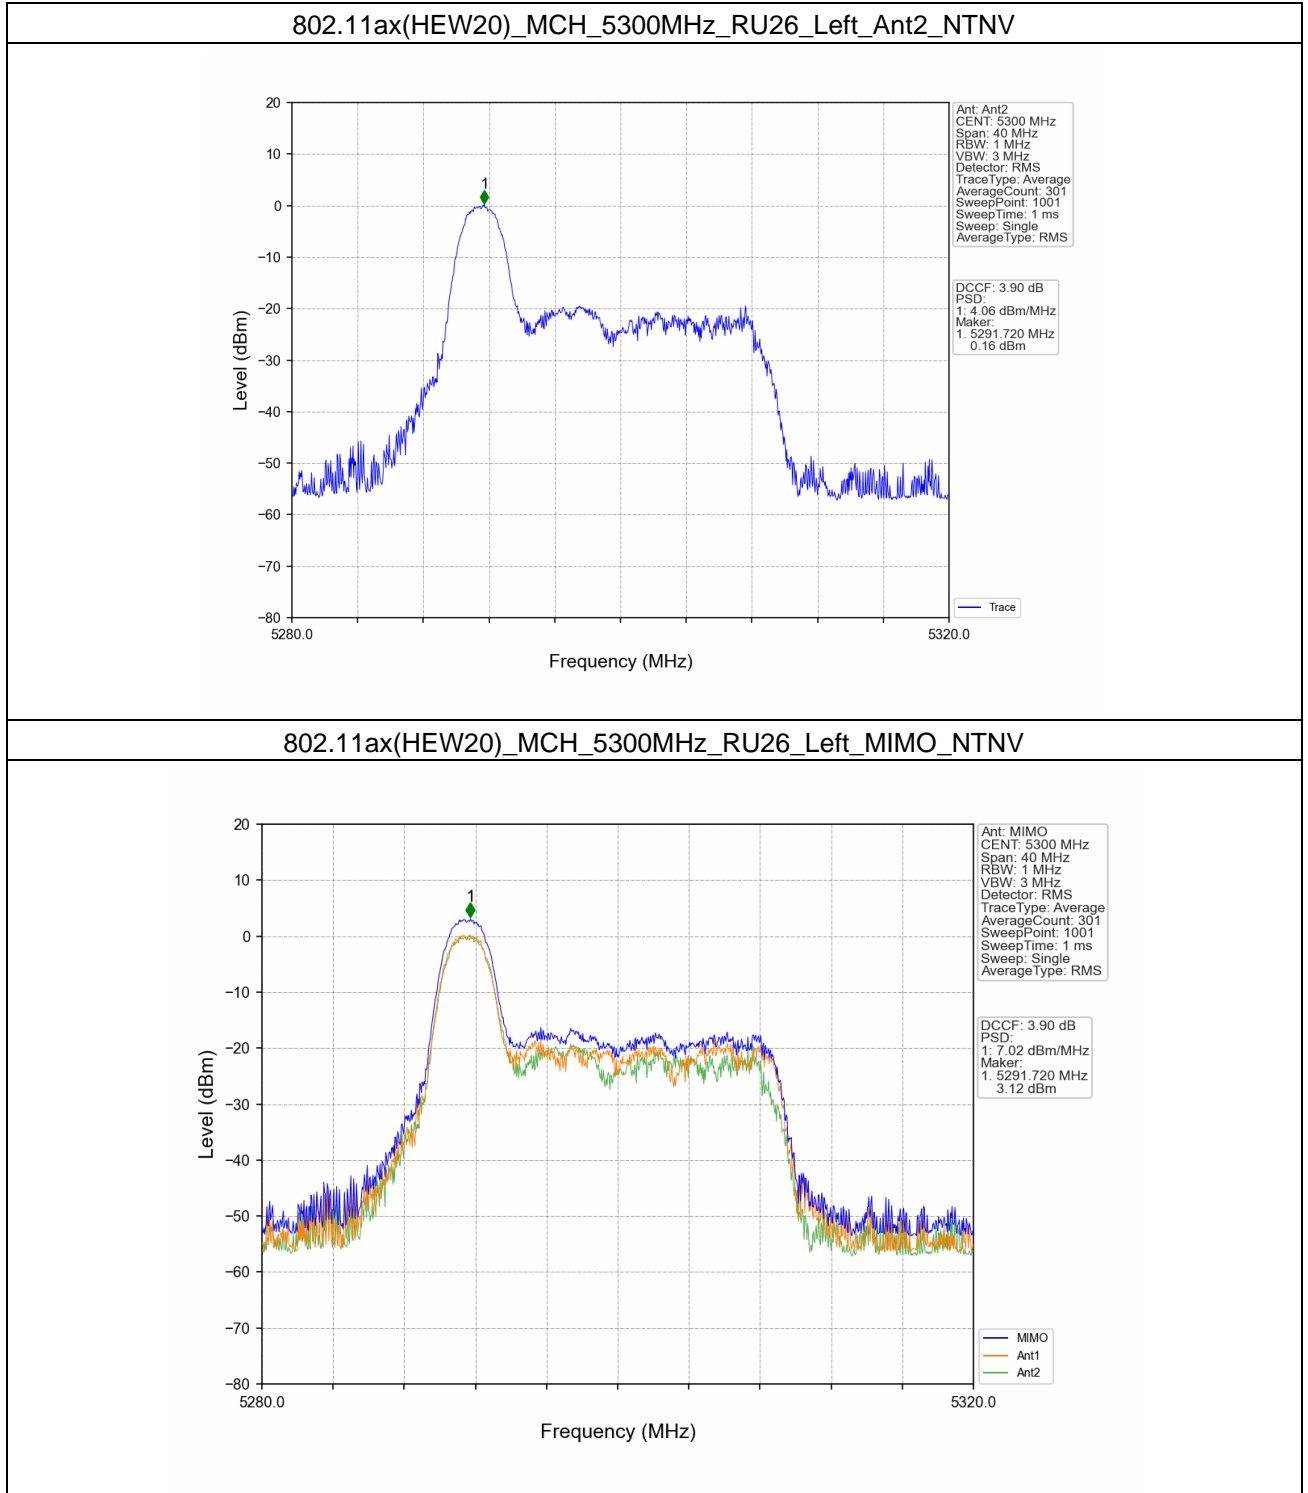

### 802.11ax(HEW20)\_LCH\_5260MHz\_RU26\_Left\_Ant2\_NTNV

### 802.11ax(HEW20)\_LCH\_5260MHz\_RU26\_Left\_MIMO\_NTNV

802.11ax(HEW20)\_LCH\_5260MHz\_RU242\_Left\_MIMO\_NTNV

802.11ax(HEW20)\_MCH\_5300MHz\_RU26\_Left\_Ant1\_NTNV

802.11ax(HEW20)\_MCH\_5300MHz\_RU242\_Left\_MIMO\_NTNV

802.11ax(HEW20)\_HCH\_5320MHz\_RU26\_Left\_Ant1\_NTNV

802.11ax(HEW20)\_HCH\_5320MHz\_RU242\_Left\_MIMO\_NTNV

802.11ax(HEW20)\_LCH\_5500MHz\_RU26\_Left\_Ant1\_NTNV

802.11ax(HEW20)\_LCH\_5500MHz\_RU26\_Left\_Ant2\_NTNV

802.11ax(HEW20)\_LCH\_5500MHz\_RU26\_Left\_MIMO\_NTNV

802.11ax(HEW20)\_MCH\_5580MHz\_RU26\_Left\_Ant2\_NTNV

802.11ax(HEW20)\_MCH\_5580MHz\_RU26\_Left\_MIMO\_NTNV

802.11ax(HEW20)\_MCH\_5580MHz\_RU26\_Right\_Ant2\_NTNV