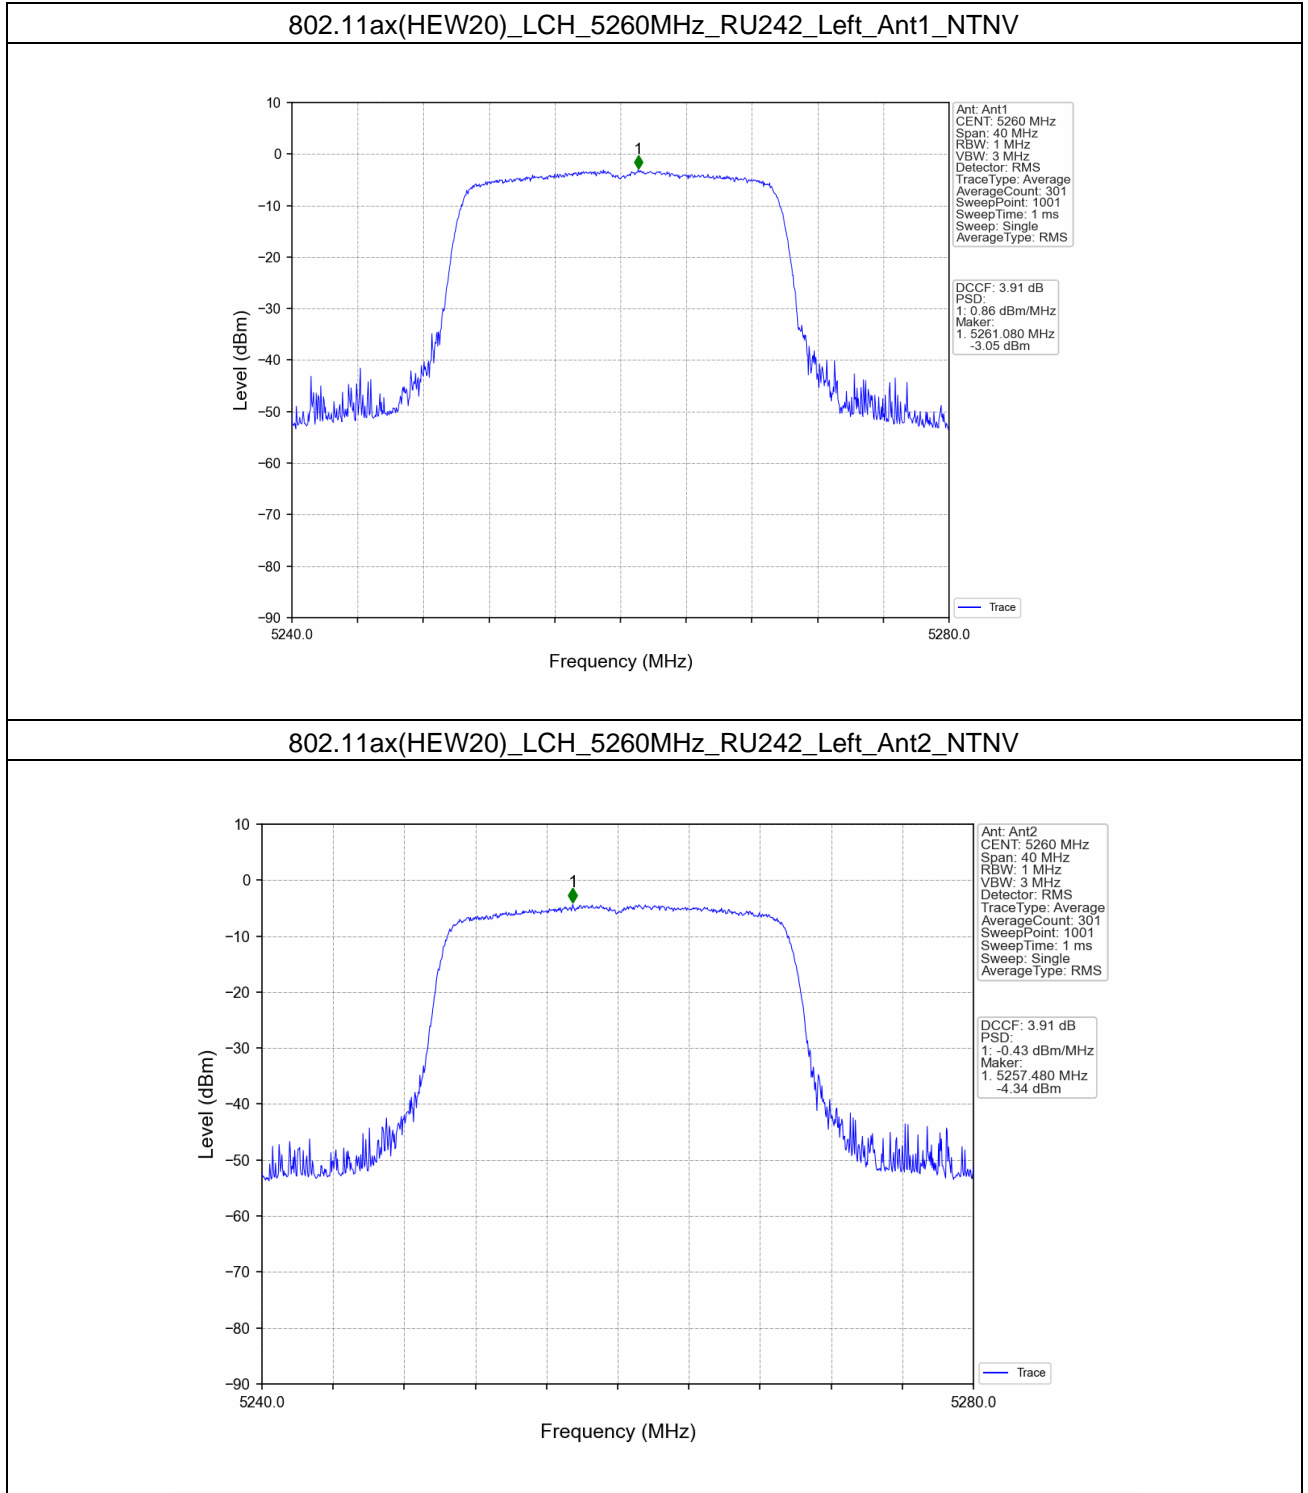

### 802.11ax(HEW20)\_HCH\_5240MHz\_RU26\_Mid\_Ant2\_NTNV

802.11ax(HEW20)\_HCH\_5240MHz\_RU242\_Left\_MIMO\_NTNV

802.11ax(HEW20)\_LCH\_5260MHz\_RU26\_Left\_Ant1\_NTNV

### 802.11ax(HEW20)\_LCH\_5260MHz\_RU26\_Left\_Ant2\_NTNV

### 802.11ax(HEW20)\_LCH\_5260MHz\_RU26\_Left\_MIMO\_NTNV

802.11ax(HEW20)\_LCH\_5260MHz\_RU242\_Left\_MIMO\_NTNV

802.11ax(HEW20)\_MCH\_5300MHz\_RU26\_Left\_Ant1\_NTNV

802.11ax(HEW20)\_MCH\_5300MHz\_RU242\_Left\_MIMO\_NTNV