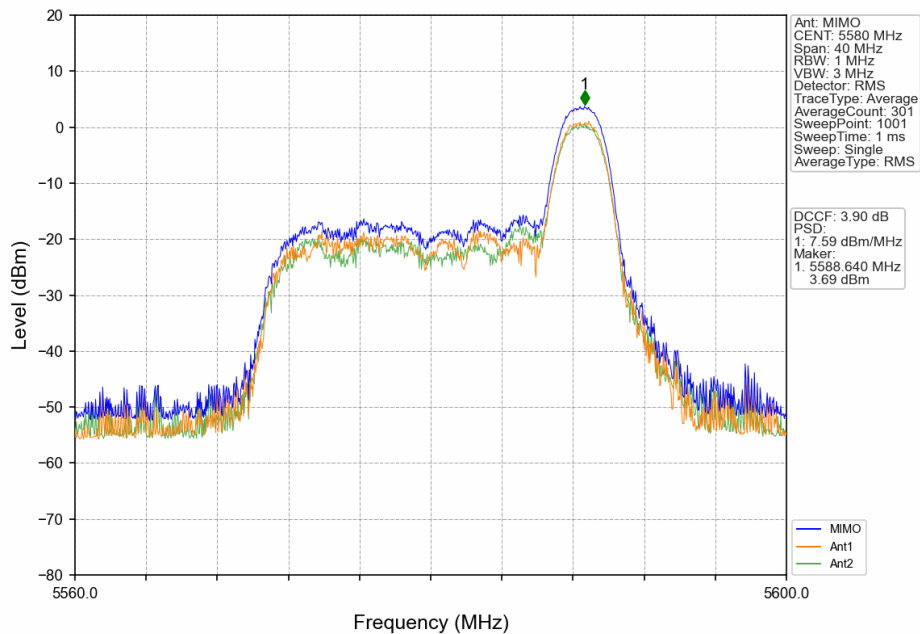

802.11ax(HEW20)\_HCH\_5320MHz\_RU26\_Left\_Ant1\_NTNV

802.11ax(HEW20)\_HCH\_5320MHz\_RU242\_Left\_MIMO\_NTNV

802.11ax(HEW20)\_LCH\_5500MHz\_RU26\_Left\_Ant1\_NTNV

802.11ax(HEW20)\_LCH\_5500MHz\_RU26\_Left\_Ant2\_NTNV

802.11ax(HEW20)\_LCH\_5500MHz\_RU26\_Left\_MIMO\_NTNV

802.11ax(HEW20)\_MCH\_5580MHz\_RU26\_Left\_Ant2\_NTNV

802.11ax(HEW20)\_MCH\_5580MHz\_RU26\_Left\_MIMO\_NTNV

802.11ax(HEW20)\_MCH\_5580MHz\_RU26\_Right\_Ant2\_NTNV

802.11ax(HEW20)\_MCH\_5580MHz\_RU26\_Right\_MIMO\_NTNV

802.11ax(HEW20)\_MCH\_5580MHz\_RU242\_Left\_MIMO\_NTNV

802.11ax(HEW20)\_HCH\_5700MHz\_RU26\_Left\_Ant1\_NTNV

### 802.11ax(HEW20)\_HCH\_5700MHz\_RU26\_Left\_Ant2\_NTNV