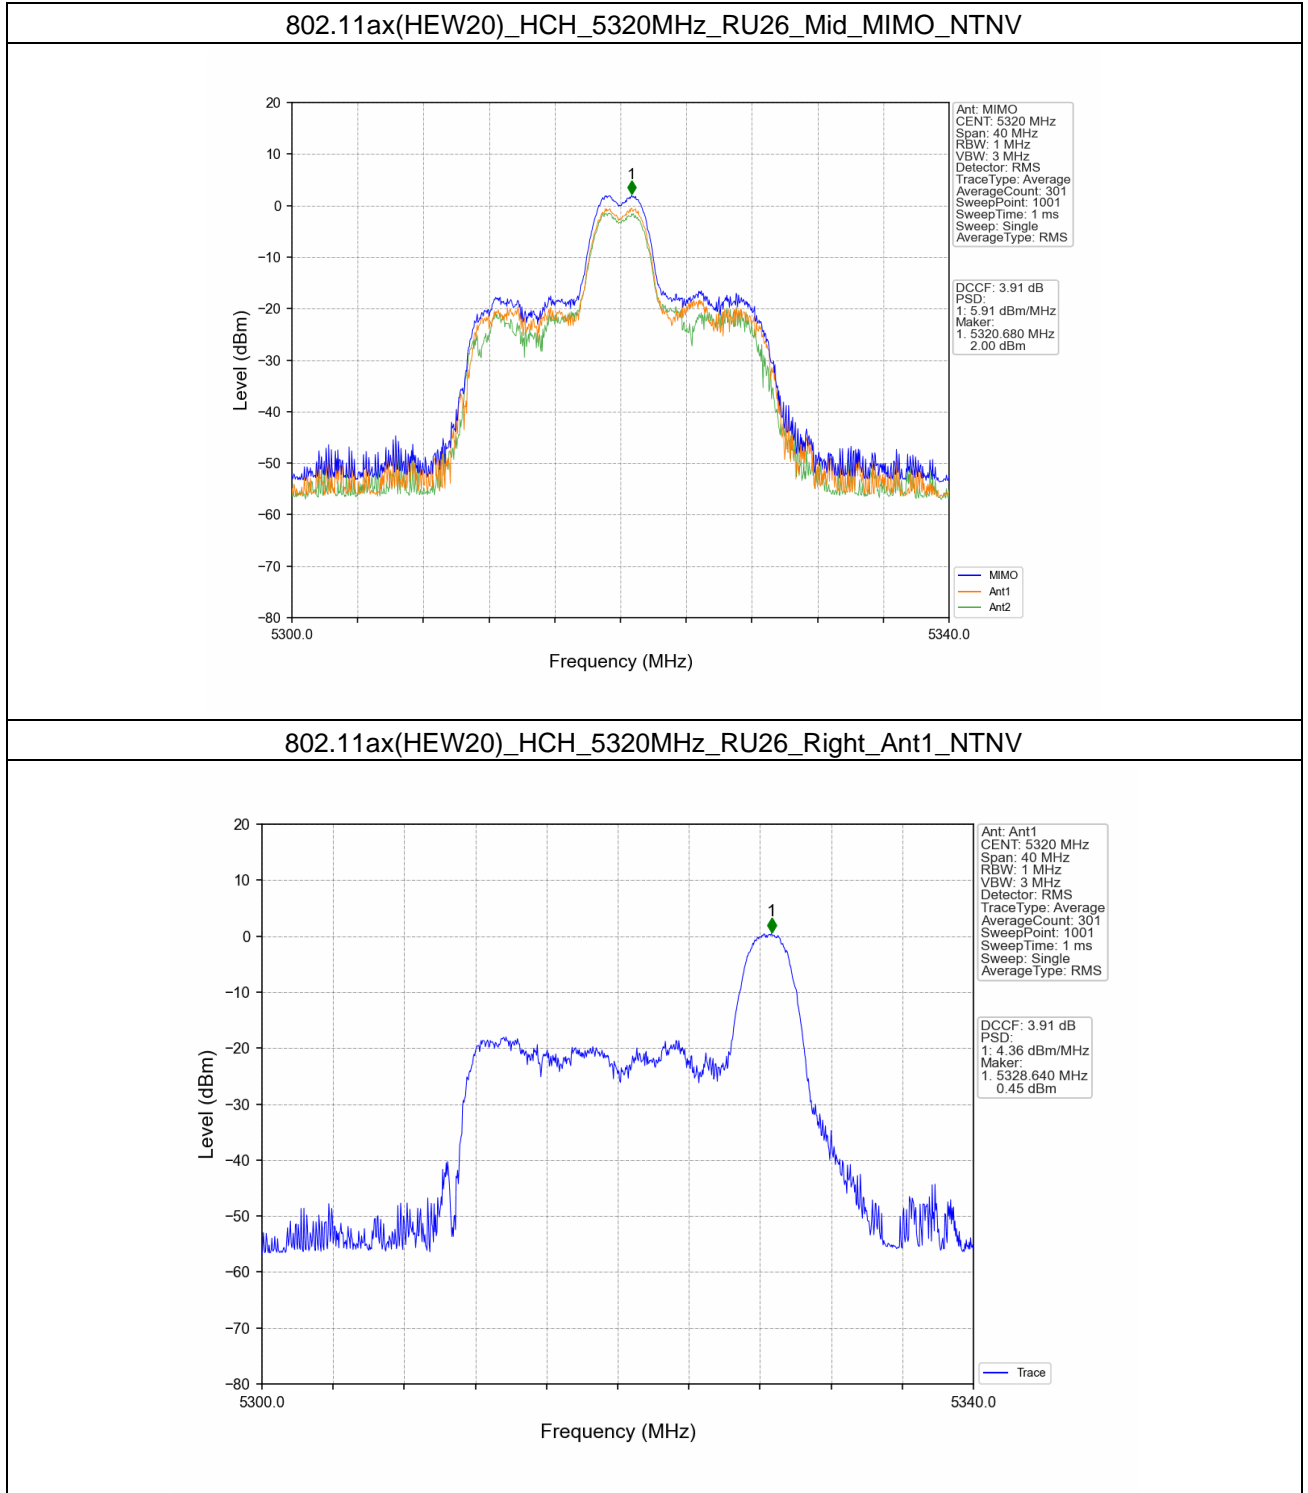

### 802.11ax(HEW20)\_LCH\_5260MHz\_RU26\_Left\_Ant2\_NTNV

### 802.11ax(HEW20)\_LCH\_5260MHz\_RU26\_Left\_MIMO\_NTNV

802.11ax(HEW20)\_LCH\_5260MHz\_RU242\_Left\_MIMO\_NTNV

802.11ax(HEW20)\_MCH\_5300MHz\_RU26\_Left\_Ant1\_NTNV

802.11ax(HEW20)\_MCH\_5300MHz\_RU242\_Left\_MIMO\_NTNV

802.11ax(HEW20)\_HCH\_5320MHz\_RU26\_Left\_Ant1\_NTNV

802.11ax(HEW20)\_HCH\_5320MHz\_RU242\_Left\_MIMO\_NTNV

802.11ax(HEW20)\_LCH\_5500MHz\_RU26\_Left\_Ant1\_NTNV

802.11ax(HEW20)\_LCH\_5500MHz\_RU26\_Left\_Ant2\_NTNV