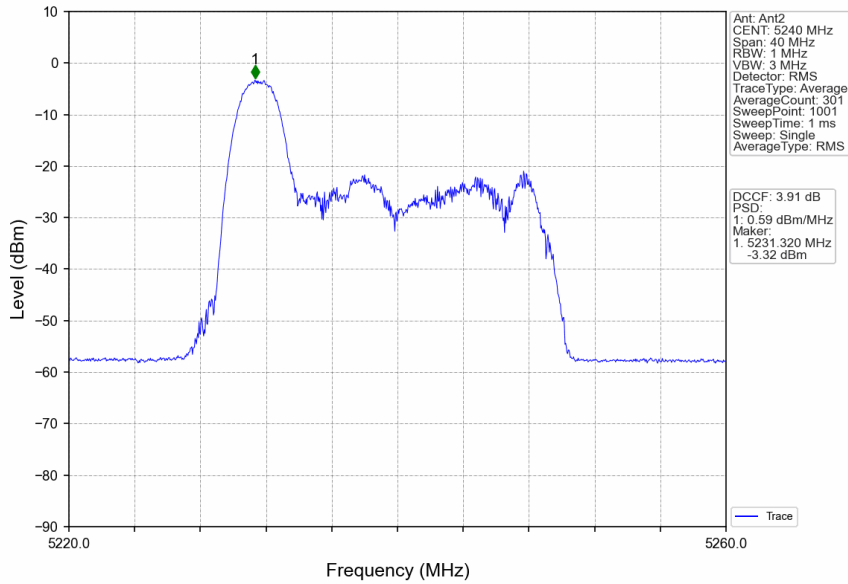

802.11ax(HEW20)\_MCH\_5200MHz\_RU242\_Left\_MIMO\_NTNV

802.11ax(HEW20)\_HCH\_5240MHz\_RU26\_Left\_Ant1\_NTNV

### 802.11ax(HEW20)\_HCH\_5240MHz\_RU26\_Left\_Ant2\_NTNV