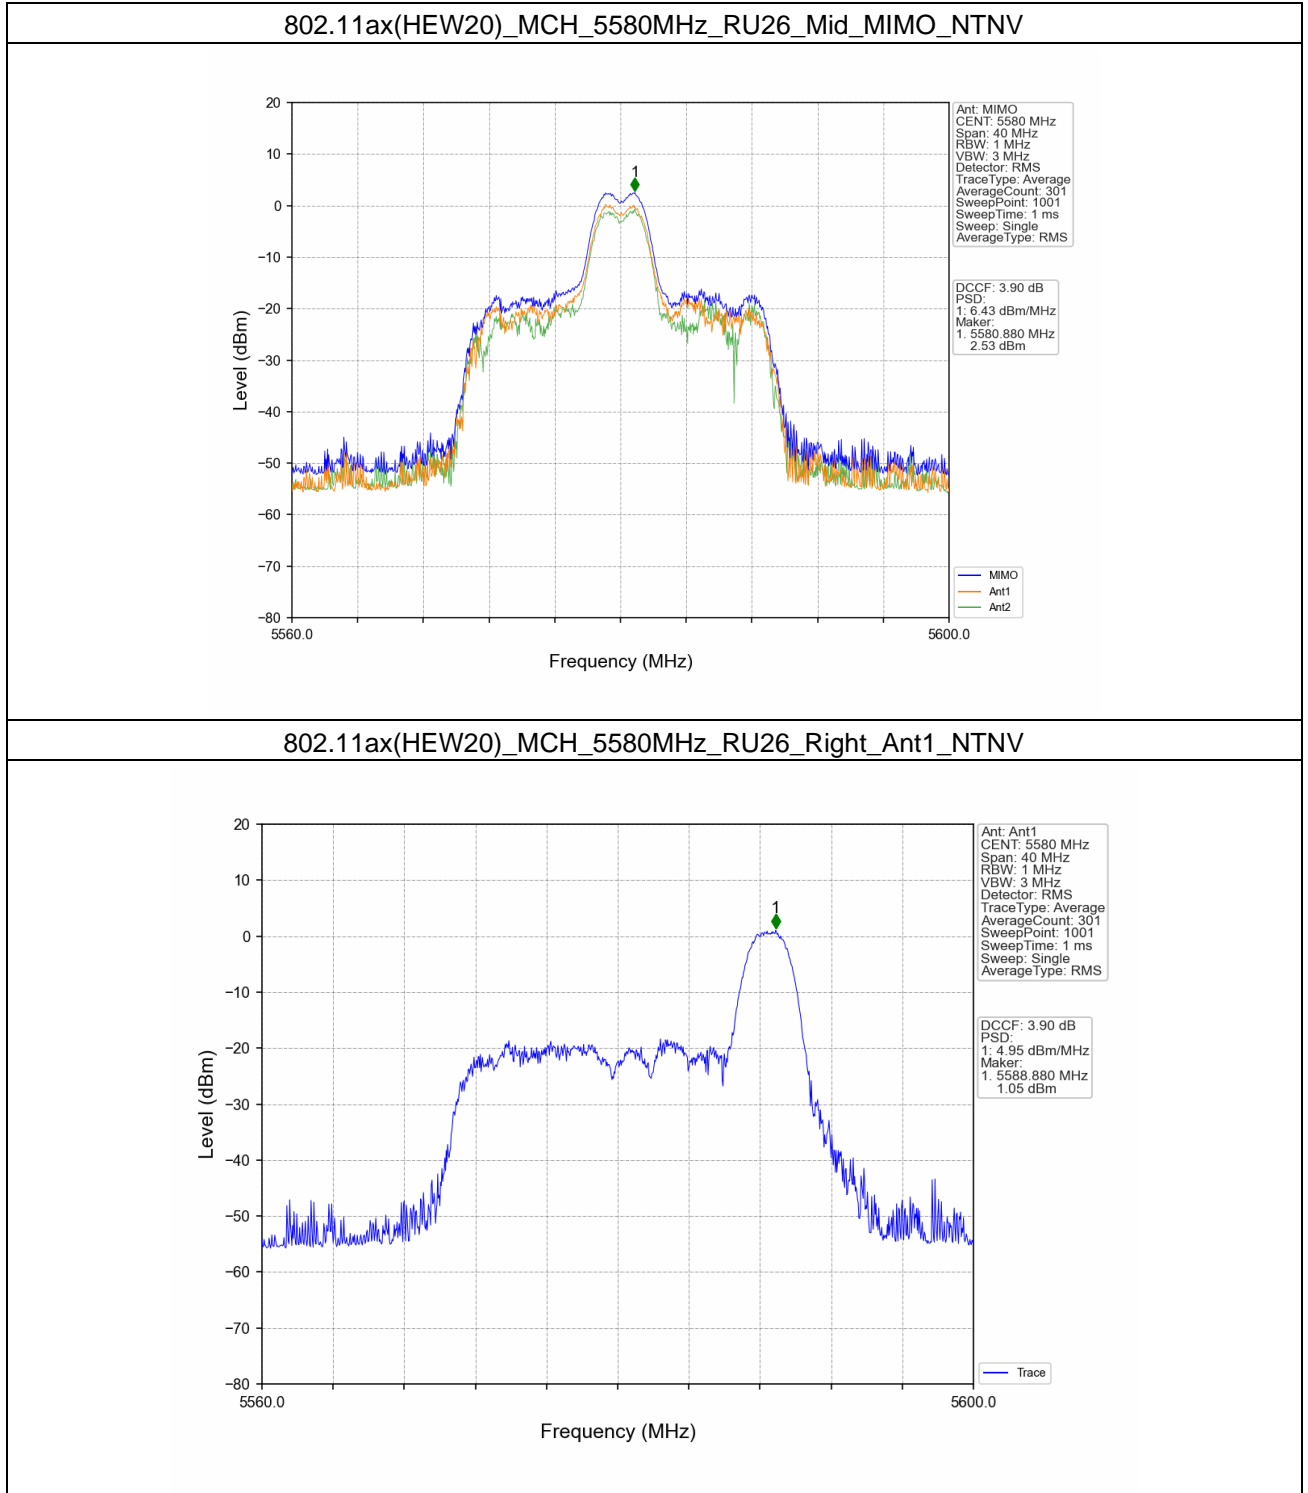

802.11ax(HEW20)\_HCH\_5320MHz\_RU26\_Left\_Ant1\_NTNV

802.11ax(HEW20)\_HCH\_5320MHz\_RU242\_Left\_MIMO\_NTNV

802.11ax(HEW20)\_LCH\_5500MHz\_RU26\_Left\_Ant1\_NTNV

802.11ax(HEW20)\_LCH\_5500MHz\_RU26\_Left\_Ant2\_NTNV

802.11ax(HEW20)\_LCH\_5500MHz\_RU26\_Left\_MIMO\_NTNV

802.11ax(HEW20)\_MCH\_5580MHz\_RU26\_Left\_Ant2\_NTNV

802.11ax(HEW20)\_MCH\_5580MHz\_RU26\_Left\_MIMO\_NTNV

802.11ax(HEW20)\_MCH\_5580MHz\_RU26\_Right\_Ant2\_NTNV

802.11ax(HEW20)\_MCH\_5580MHz\_RU26\_Right\_MIMO\_NTNV

802.11ax(HEW20)\_MCH\_5580MHz\_RU242\_Left\_MIMO\_NTNV

802.11ax(HEW20)\_HCH\_5700MHz\_RU26\_Left\_Ant1\_NTNV

### 802.11ax(HEW20)\_HCH\_5700MHz\_RU26\_Left\_Ant2\_NTNV