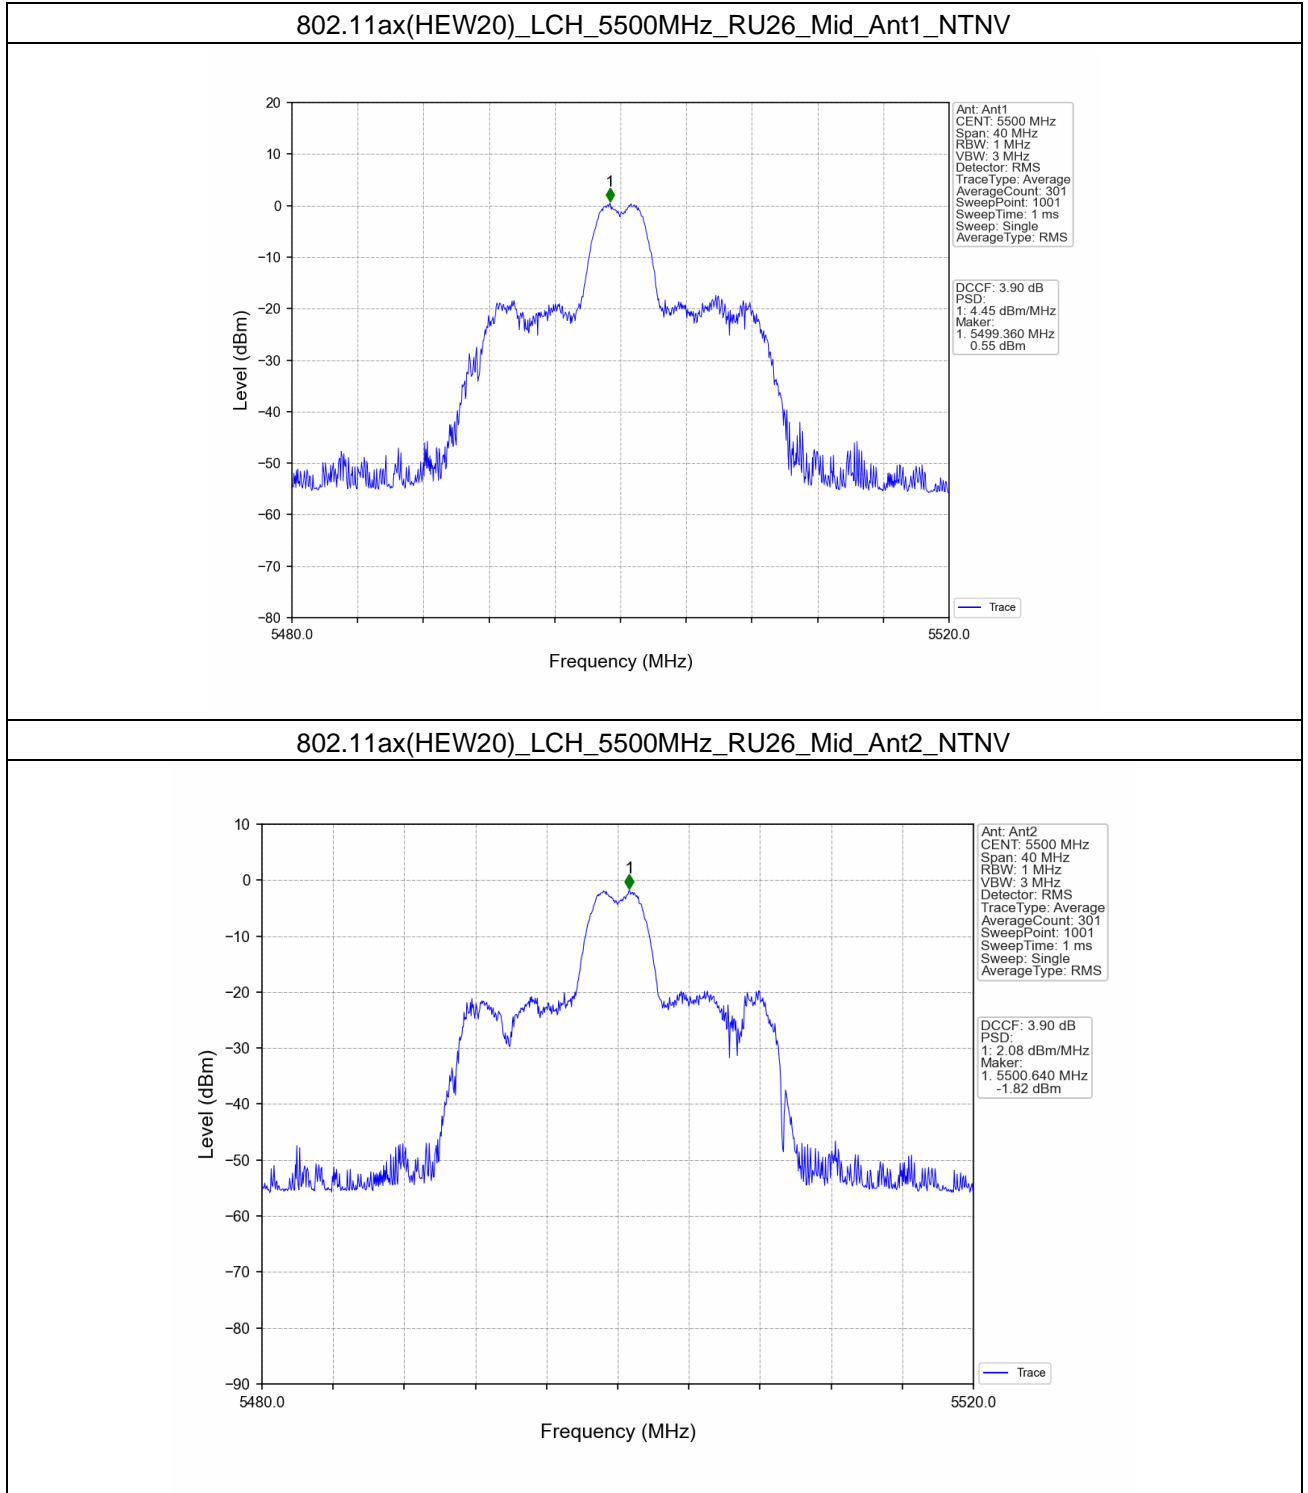

### 802.11ax(HEW20)\_LCH\_5260MHz\_RU26\_Left\_MIMO\_NTNV

802.11ax(HEW20)\_LCH\_5260MHz\_RU242\_Left\_MIMO\_NTNV

802.11ax(HEW20)\_MCH\_5300MHz\_RU26\_Left\_Ant1\_NTNV

802.11ax(HEW20)\_MCH\_5300MHz\_RU242\_Left\_MIMO\_NTNV

802.11ax(HEW20)\_HCH\_5320MHz\_RU26\_Left\_Ant1\_NTNV

802.11ax(HEW20)\_HCH\_5320MHz\_RU242\_Left\_MIMO\_NTNV

802.11ax(HEW20)\_LCH\_5500MHz\_RU26\_Left\_Ant1\_NTNV

802.11ax(HEW20)\_LCH\_5500MHz\_RU26\_Left\_Ant2\_NTNV

802.11ax(HEW20)\_LCH\_5500MHz\_RU26\_Left\_MIMO\_NTNV

802.11ax(HEW20)\_MCH\_5580MHz\_RU26\_Left\_Ant2\_NTNV

802.11ax(HEW20)\_MCH\_5580MHz\_RU26\_Left\_MIMO\_NTNV

802.11ax(HEW20)\_MCH\_5580MHz\_RU26\_Right\_Ant2\_NTNV