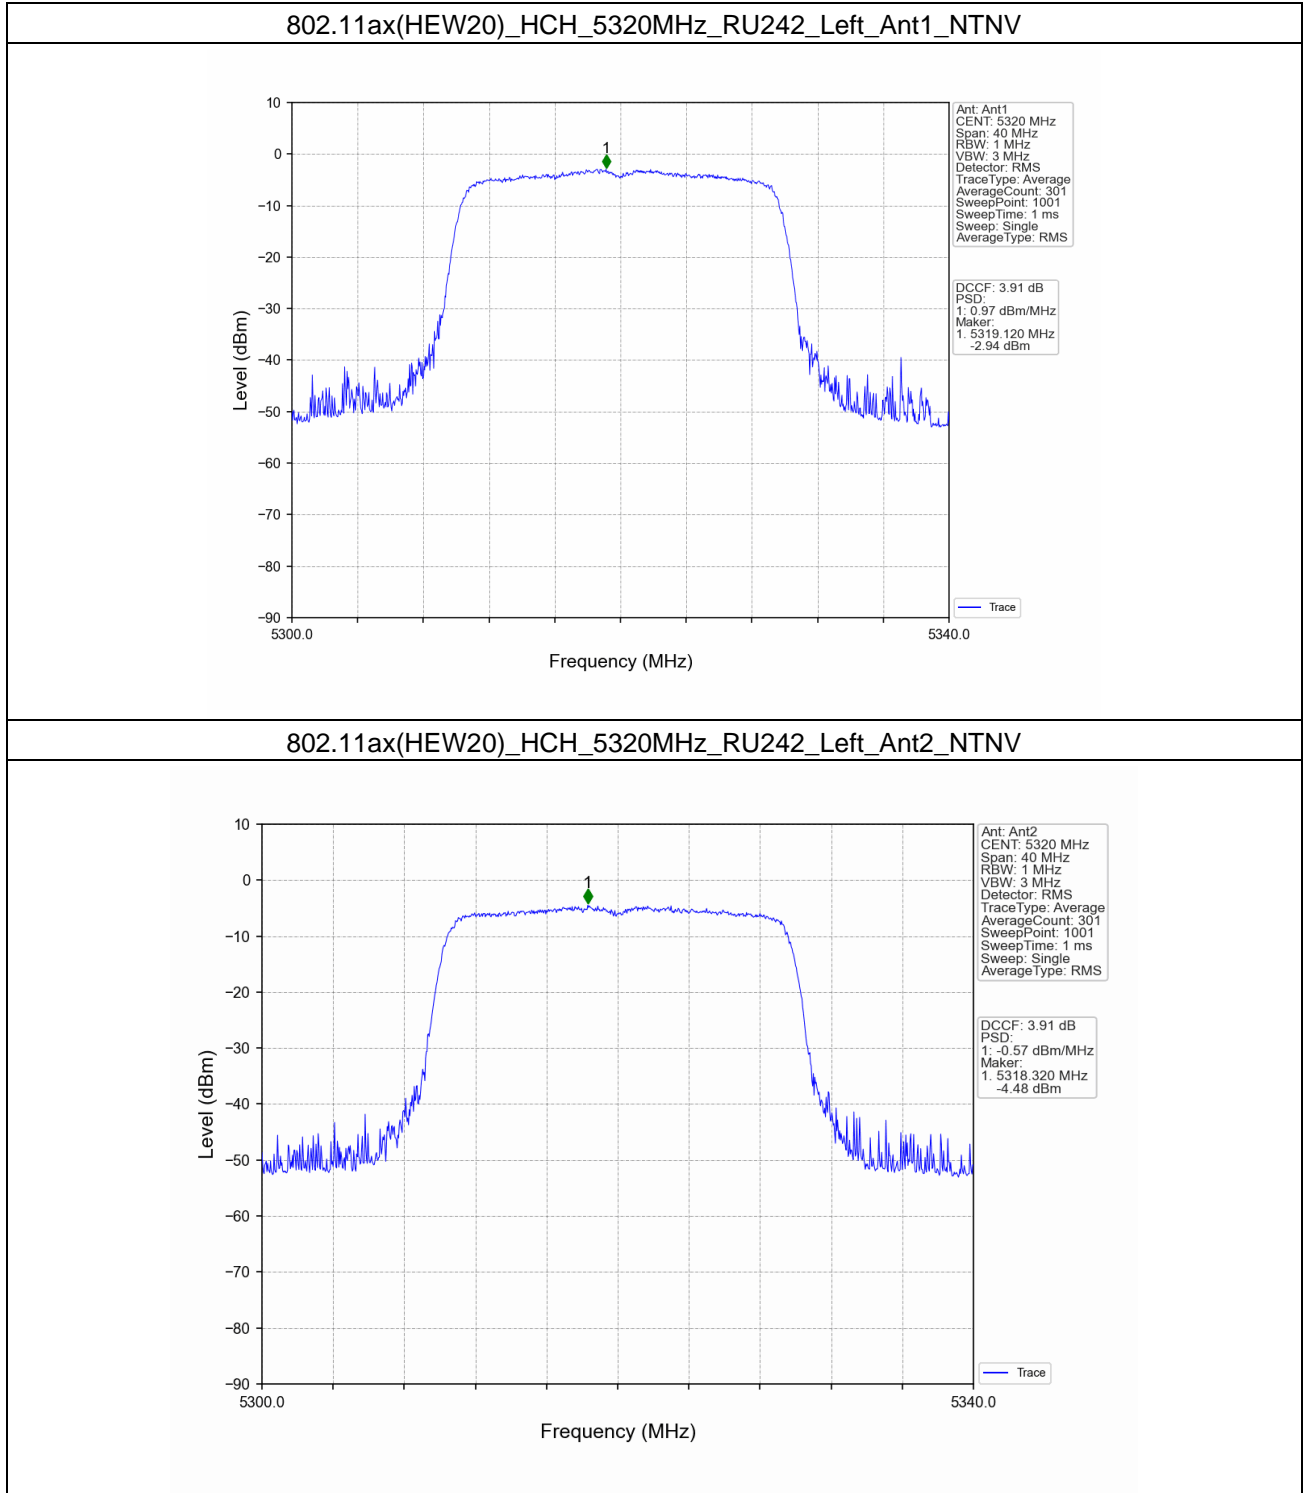

### 802.11ax(HEW20)\_LCH\_5260MHz\_RU26\_Left\_MIMO\_NTNV

802.11ax(HEW20)\_LCH\_5260MHz\_RU242\_Left\_MIMO\_NTNV

802.11ax(HEW20)\_MCH\_5300MHz\_RU26\_Left\_Ant1\_NTNV

802.11ax(HEW20)\_MCH\_5300MHz\_RU242\_Left\_MIMO\_NTNV

802.11ax(HEW20)\_HCH\_5320MHz\_RU26\_Left\_Ant1\_NTNV

802.11ax(HEW20)\_HCH\_5320MHz\_RU242\_Left\_MIMO\_NTNV

802.11ax(HEW20)\_LCH\_5500MHz\_RU26\_Left\_Ant1\_NTNV

802.11ax(HEW20)\_LCH\_5500MHz\_RU26\_Left\_Ant2\_NTNV

802.11ax(HEW20)\_LCH\_5500MHz\_RU26\_Left\_MIMO\_NTNV

802.11ax(HEW20)\_MCH\_5580MHz\_RU26\_Left\_Ant2\_NTNV

802.11ax(HEW20)\_MCH\_5580MHz\_RU26\_Left\_MIMO\_NTNV

802.11ax(HEW20)\_MCH\_5580MHz\_RU26\_Right\_Ant2\_NTNV