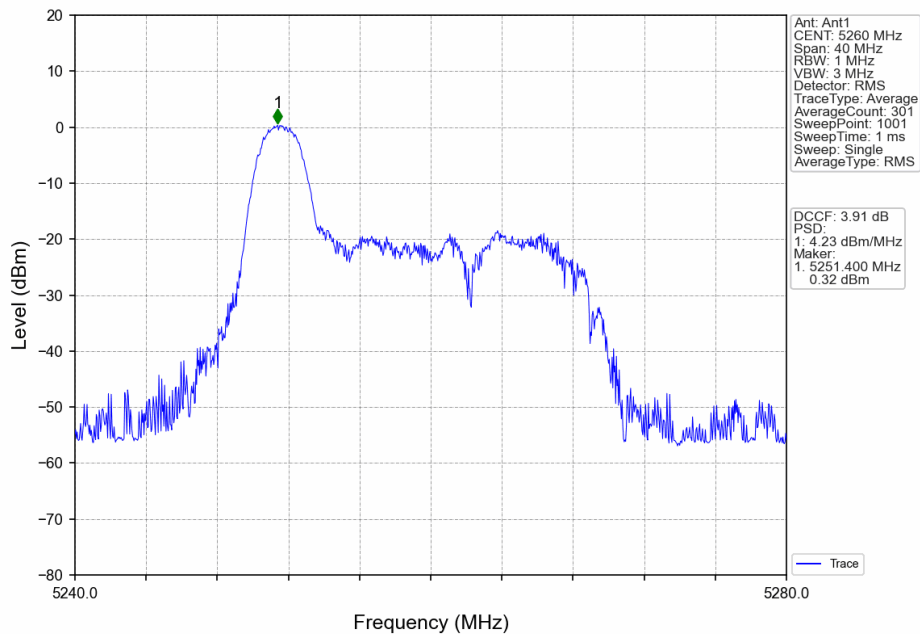

### 802.11ax(HEW20)\_HCH\_5240MHz\_RU26\_Mid\_Ant2\_NTNV

802.11ax(HEW20)\_HCH\_5240MHz\_RU242\_Left\_MIMO\_NTNV

802.11ax(HEW20)\_LCH\_5260MHz\_RU26\_Left\_Ant1\_NTNV

### 802.11ax(HEW20)\_LCH\_5260MHz\_RU26\_Left\_Ant2\_NTNV

### 802.11ax(HEW20)\_LCH\_5260MHz\_RU26\_Left\_MIMO\_NTNV

802.11ax(HEW20)\_LCH\_5260MHz\_RU242\_Left\_MIMO\_NTNV

802.11ax(HEW20)\_MCH\_5300MHz\_RU26\_Left\_Ant1\_NTNV

802.11ax(HEW20)\_MCH\_5300MHz\_RU242\_Left\_MIMO\_NTNV