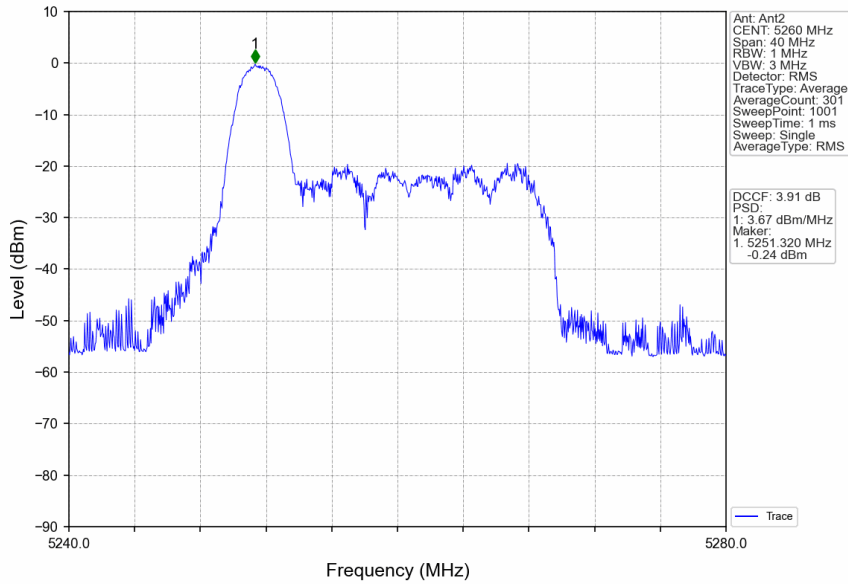

### 802.11ax(HEW20)\_HCH\_5240MHz\_RU26\_Mid\_Ant2\_NTNV

802.11ax(HEW20)\_HCH\_5240MHz\_RU242\_Left\_MIMO\_NTNV

802.11ax(HEW20)\_LCH\_5260MHz\_RU26\_Left\_Ant1\_NTNV

### 802.11ax(HEW20)\_LCH\_5260MHz\_RU26\_Left\_Ant2\_NTNV

### 802.11ax(HEW20)\_LCH\_5260MHz\_RU26\_Left\_MIMO\_NTNV

802.11ax(HEW20)\_LCH\_5260MHz\_RU242\_Left\_MIMO\_NTNV

802.11ax(HEW20)\_MCH\_5300MHz\_RU26\_Left\_Ant1\_NTNV

802.11ax(HEW20)\_MCH\_5300MHz\_RU242\_Left\_MIMO\_NTNV