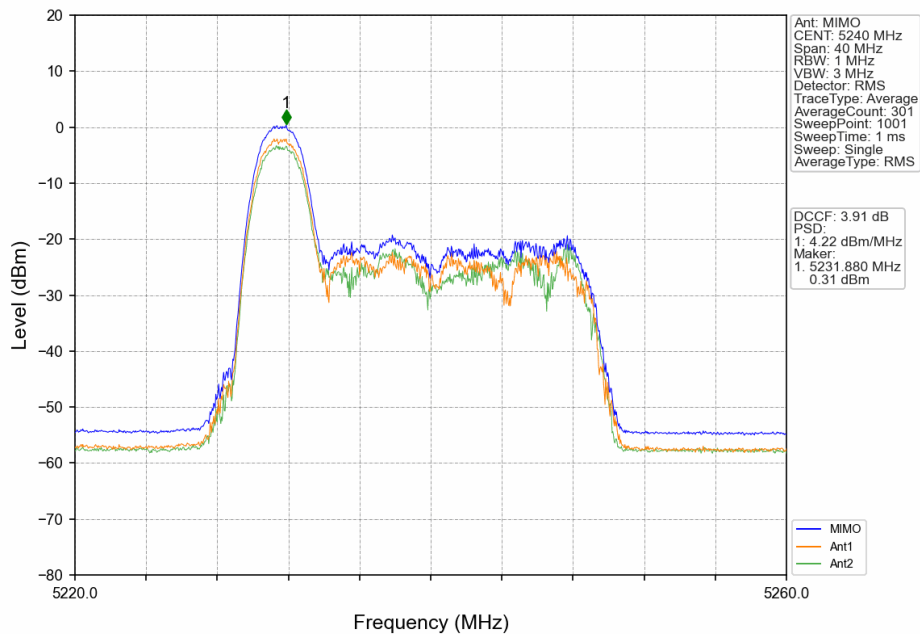

802.11ax(HEW20)\_MCH\_5200MHz\_RU242\_Left\_MIMO\_NTNV

802.11ax(HEW20)\_HCH\_5240MHz\_RU26\_Left\_Ant1\_NTNV

### 802.11ax(HEW20)\_HCH\_5240MHz\_RU26\_Left\_Ant2\_NTNV

### 802.11ax(HEW20)\_HCH\_5240MHz\_RU26\_Left\_MIMO\_NTNV