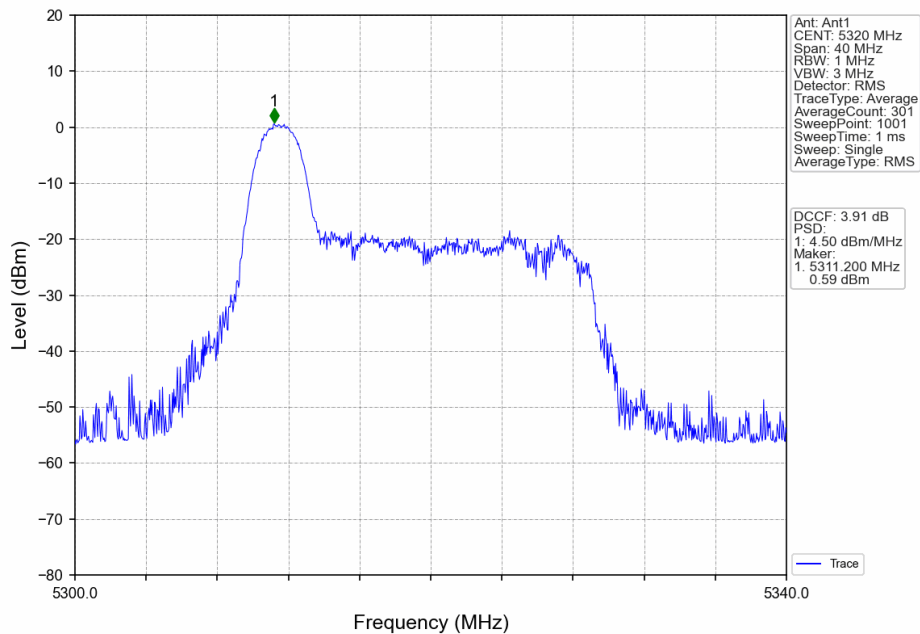

### 802.11ax(HEW20)\_LCH\_5260MHz\_RU26\_Left\_Ant2\_NTNV

### 802.11ax(HEW20)\_LCH\_5260MHz\_RU26\_Left\_MIMO\_NTNV

802.11ax(HEW20)\_LCH\_5260MHz\_RU242\_Left\_MIMO\_NTNV

802.11ax(HEW20)\_MCH\_5300MHz\_RU26\_Left\_Ant1\_NTNV

802.11ax(HEW20)\_MCH\_5300MHz\_RU242\_Left\_MIMO\_NTNV

802.11ax(HEW20)\_HCH\_5320MHz\_RU26\_Left\_Ant1\_NTNV

802.11ax(HEW20)\_HCH\_5320MHz\_RU242\_Left\_MIMO\_NTNV

802.11ax(HEW20)\_LCH\_5500MHz\_RU26\_Left\_Ant1\_NTNV

802.11ax(HEW20)\_LCH\_5500MHz\_RU26\_Left\_Ant2\_NTNV