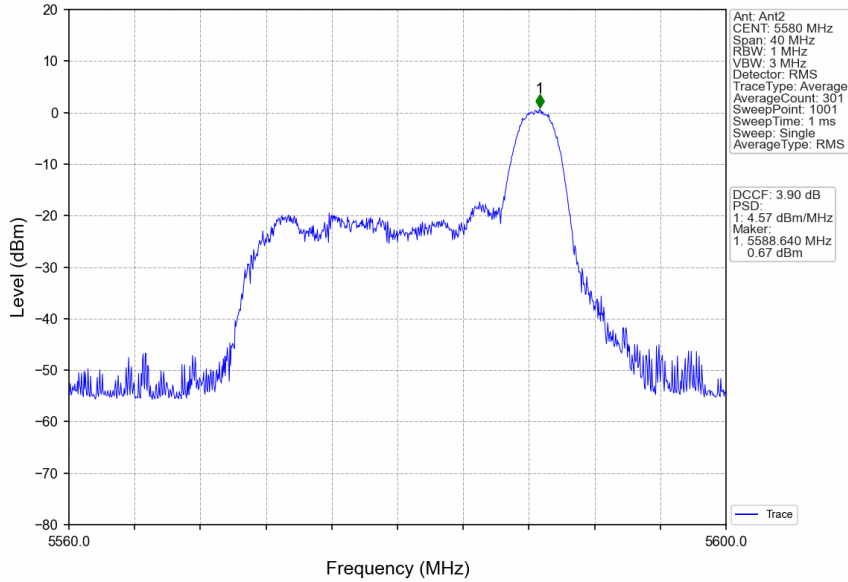

802.11ax(HEW20)\_HCH\_5320MHz\_RU26\_Left\_Ant1\_NTNV

802.11ax(HEW20)\_HCH\_5320MHz\_RU242\_Left\_MIMO\_NTNV

802.11ax(HEW20)\_LCH\_5500MHz\_RU26\_Left\_Ant1\_NTNV

802.11ax(HEW20)\_LCH\_5500MHz\_RU26\_Left\_Ant2\_NTNV

802.11ax(HEW20)\_LCH\_5500MHz\_RU26\_Left\_MIMO\_NTNV

802.11ax(HEW20)\_MCH\_5580MHz\_RU26\_Left\_Ant2\_NTNV

802.11ax(HEW20)\_MCH\_5580MHz\_RU26\_Left\_MIMO\_NTNV

802.11ax(HEW20)\_MCH\_5580MHz\_RU26\_Right\_Ant2\_NTNV

802.11ax(HEW20)\_MCH\_5580MHz\_RU26\_Right\_MIMO\_NTNV

802.11ax(HEW20)\_MCH\_5580MHz\_RU242\_Left\_MIMO\_NTNV

802.11ax(HEW20)\_HCH\_5700MHz\_RU26\_Left\_Ant1\_NTNV