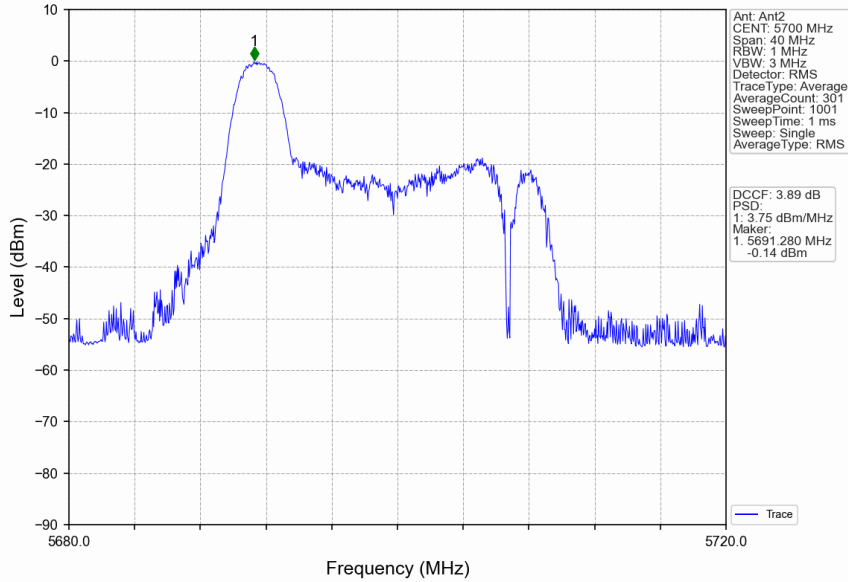

802.11ax(HEW20)\_LCH\_5500MHz\_RU26\_Left\_MIMO\_NTNV

802.11ax(HEW20)\_MCH\_5580MHz\_RU26\_Left\_Ant2\_NTNV

802.11ax(HEW20)\_MCH\_5580MHz\_RU26\_Left\_MIMO\_NTNV

802.11ax(HEW20)\_MCH\_5580MHz\_RU26\_Right\_Ant2\_NTNV

802.11ax(HEW20)\_MCH\_5580MHz\_RU26\_Right\_MIMO\_NTNV

802.11ax(HEW20)\_MCH\_5580MHz\_RU242\_Left\_MIMO\_NTNV

802.11ax(HEW20)\_HCH\_5700MHz\_RU26\_Left\_Ant1\_NTNV

### 802.11ax(HEW20)\_HCH\_5700MHz\_RU26\_Left\_Ant2\_NTNV