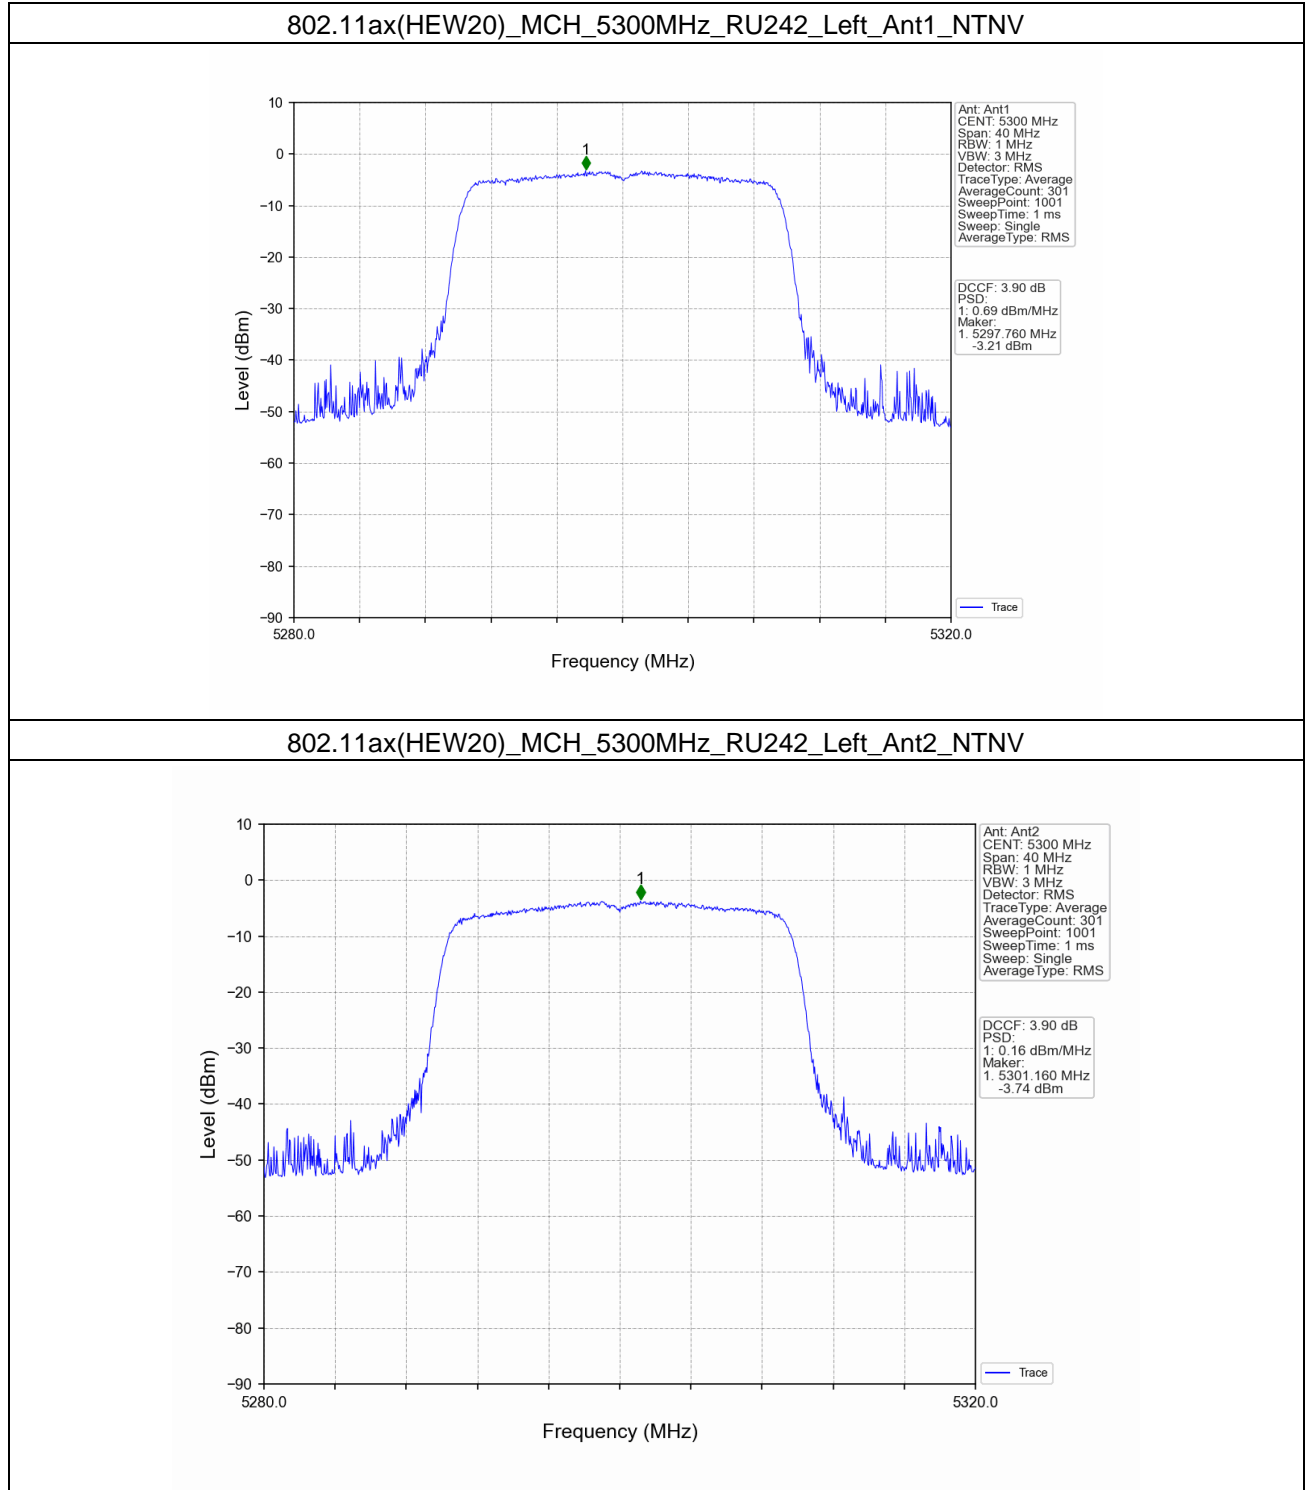

### 802.11ax(HEW20)\_LCH\_5260MHz\_RU26\_Left\_Ant2\_NTNV

### 802.11ax(HEW20)\_LCH\_5260MHz\_RU26\_Left\_MIMO\_NTNV

802.11ax(HEW20)\_LCH\_5260MHz\_RU242\_Left\_MIMO\_NTNV

802.11ax(HEW20)\_MCH\_5300MHz\_RU26\_Left\_Ant1\_NTNV

802.11ax(HEW20)\_MCH\_5300MHz\_RU242\_Left\_MIMO\_NTNV

802.11ax(HEW20)\_HCH\_5320MHz\_RU26\_Left\_Ant1\_NTNV

802.11ax(HEW20)\_HCH\_5320MHz\_RU242\_Left\_MIMO\_NTNV

802.11ax(HEW20)\_LCH\_5500MHz\_RU26\_Left\_Ant1\_NTNV

802.11ax(HEW20)\_LCH\_5500MHz\_RU26\_Left\_Ant2\_NTNV