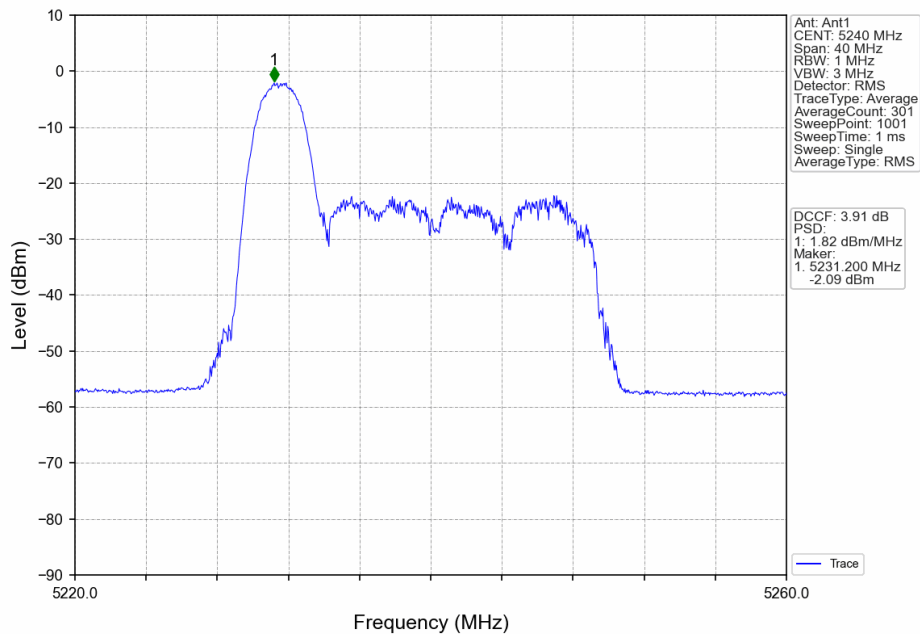

802.11ax(HEW20)\_MCH\_5200MHz\_RU242\_Left\_MIMO\_NTNV

802.11ax(HEW20)\_HCH\_5240MHz\_RU26\_Left\_Ant1\_NTNV

### 802.11ax(HEW20)\_HCH\_5240MHz\_RU26\_Left\_Ant2\_NTNV