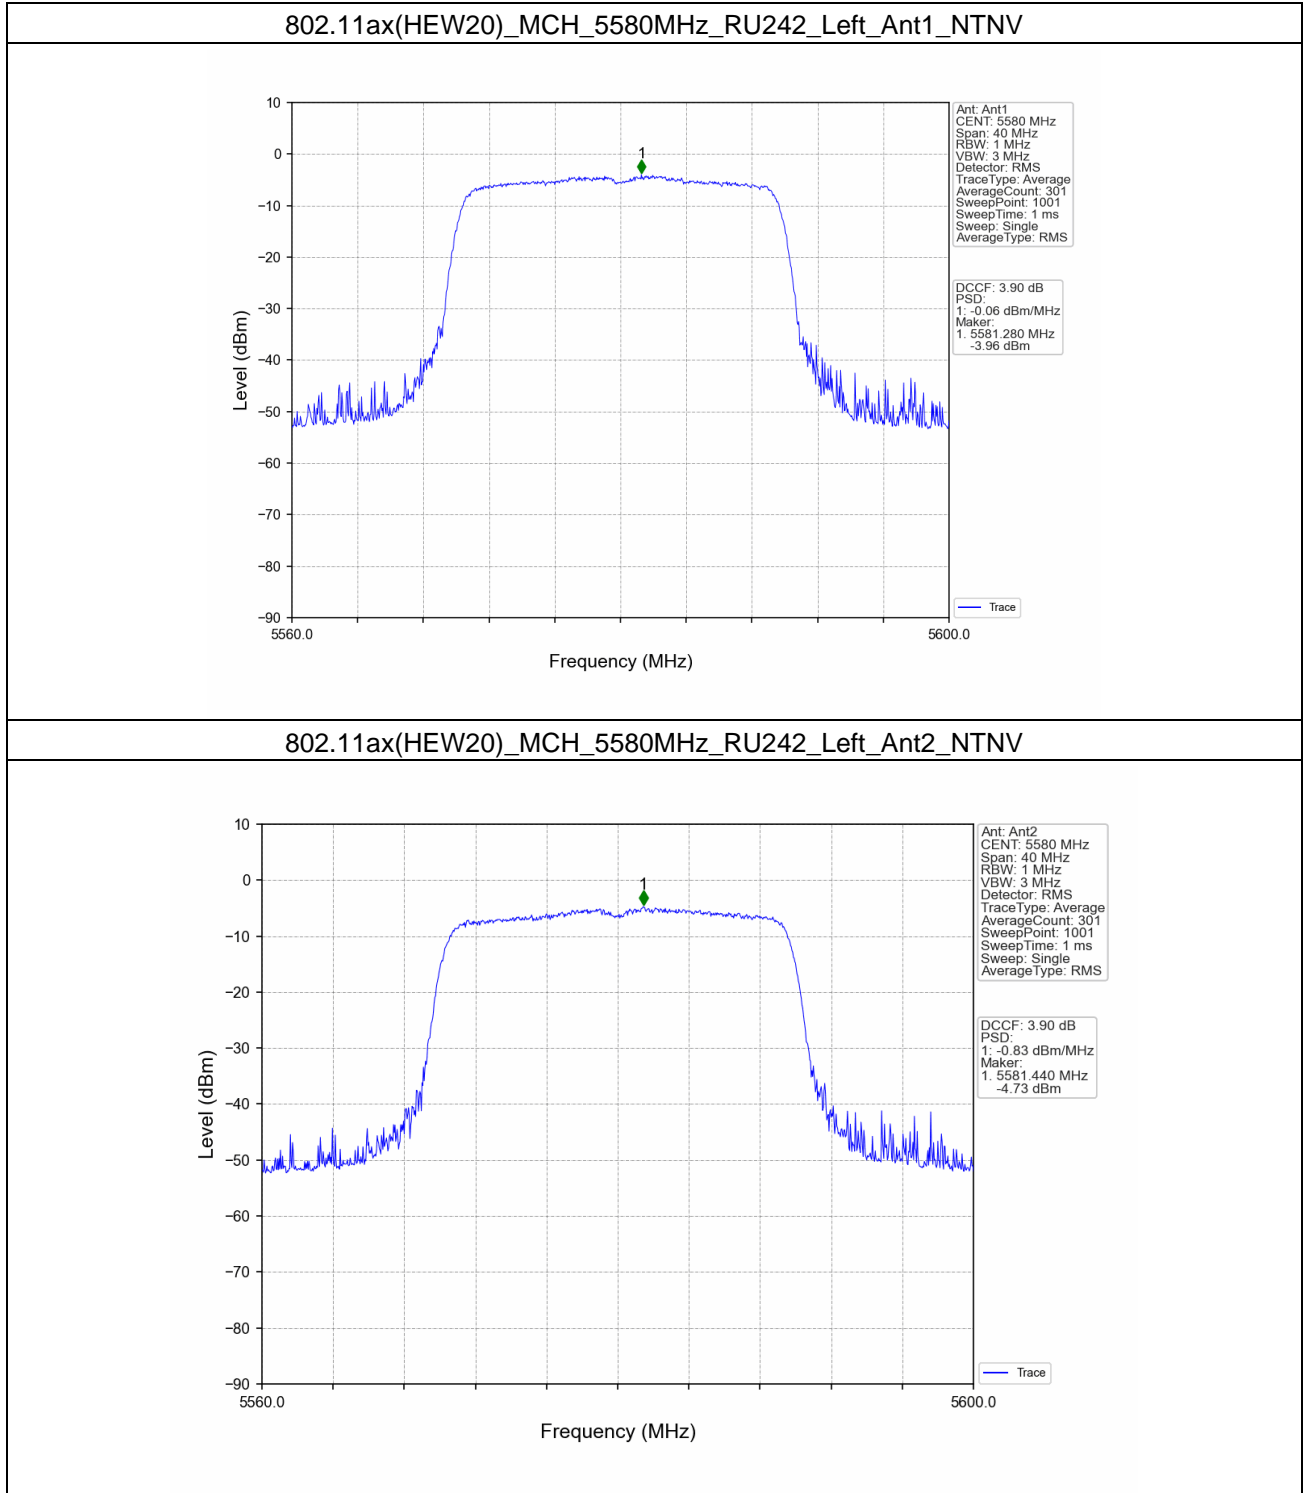

802.11ax(HEW20)\_LCH\_5500MHz\_RU26\_Left\_MIMO\_NTNV

802.11ax(HEW20)\_MCH\_5580MHz\_RU26\_Left\_Ant2\_NTNV

802.11ax(HEW20)\_MCH\_5580MHz\_RU26\_Left\_MIMO\_NTNV

802.11ax(HEW20)\_MCH\_5580MHz\_RU26\_Right\_Ant2\_NTNV

802.11ax(HEW20)\_MCH\_5580MHz\_RU26\_Right\_MIMO\_NTNV

802.11ax(HEW20)\_MCH\_5580MHz\_RU242\_Left\_MIMO\_NTNV

802.11ax(HEW20)\_HCH\_5700MHz\_RU26\_Left\_Ant1\_NTNV