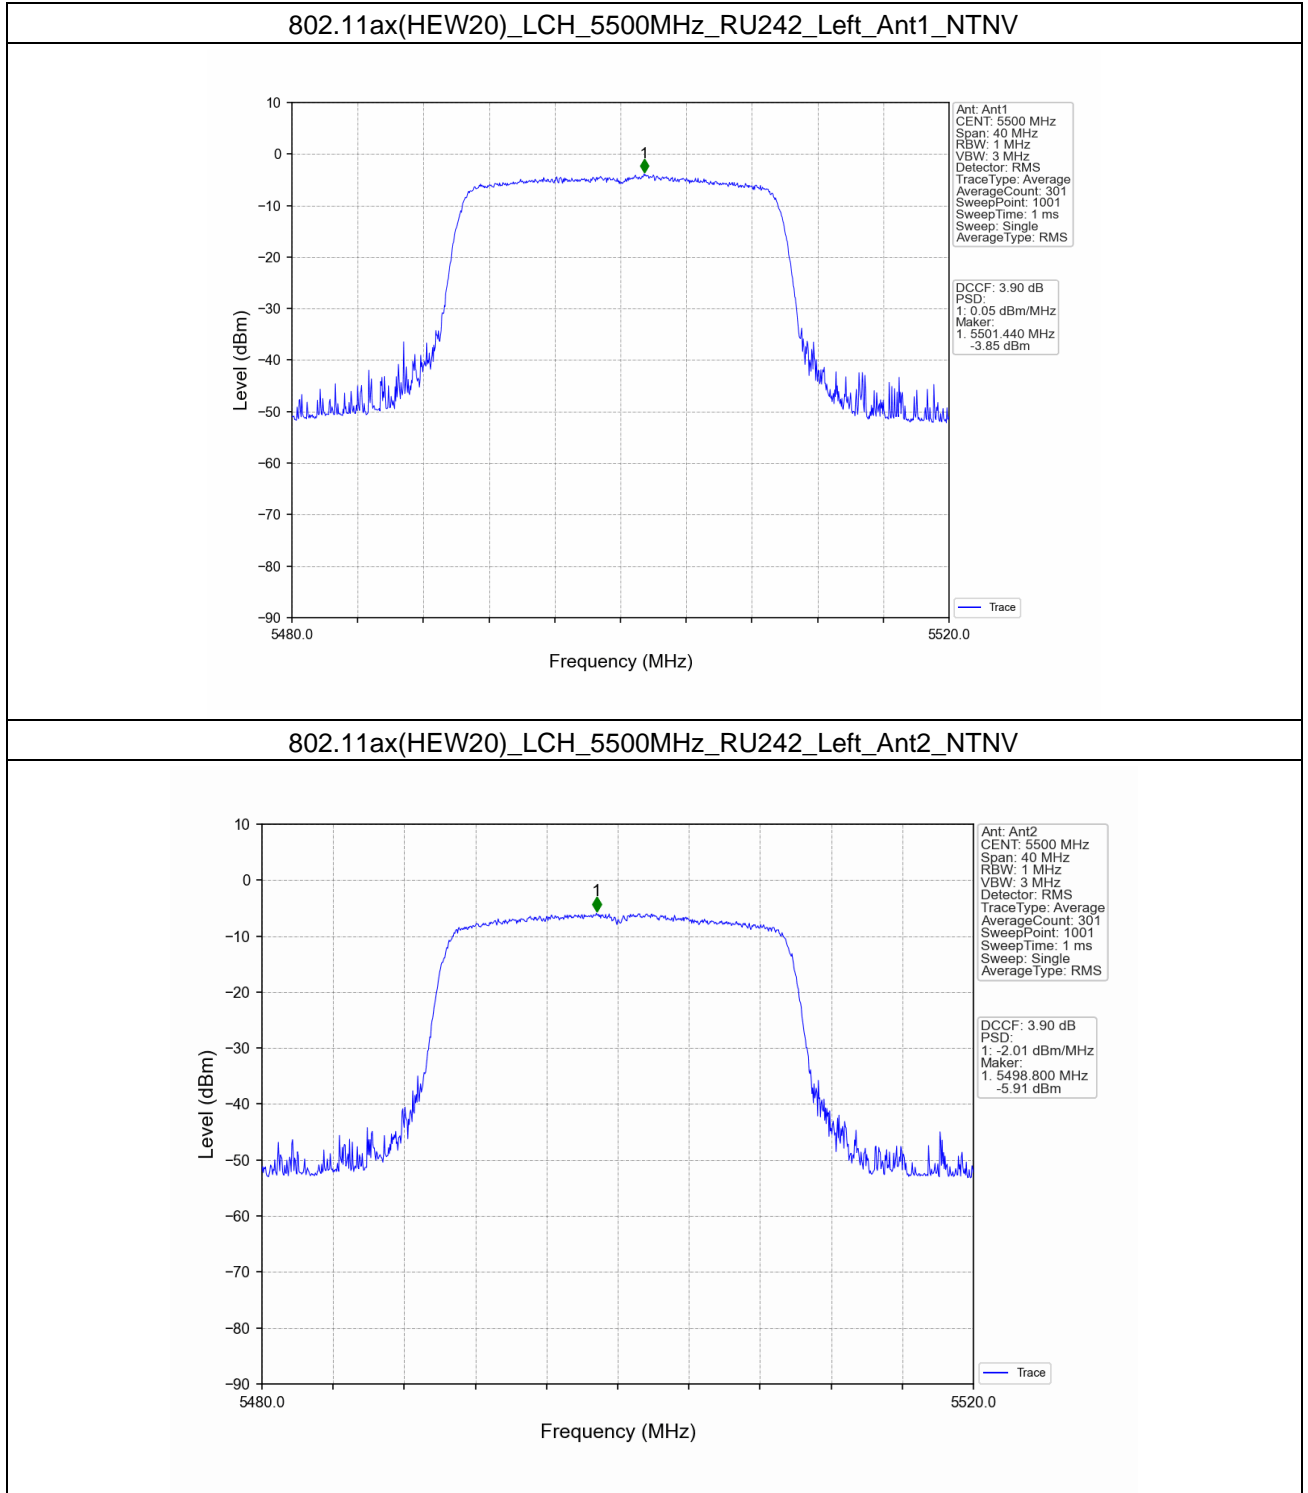

### 802.11ax(HEW20)\_LCH\_5260MHz\_RU26\_Left\_MIMO\_NTNV

802.11ax(HEW20)\_LCH\_5260MHz\_RU242\_Left\_MIMO\_NTNV

802.11ax(HEW20)\_MCH\_5300MHz\_RU26\_Left\_Ant1\_NTNV

802.11ax(HEW20)\_MCH\_5300MHz\_RU242\_Left\_MIMO\_NTNV

802.11ax(HEW20)\_HCH\_5320MHz\_RU26\_Left\_Ant1\_NTNV

802.11ax(HEW20)\_HCH\_5320MHz\_RU242\_Left\_MIMO\_NTNV

802.11ax(HEW20)\_LCH\_5500MHz\_RU26\_Left\_Ant1\_NTNV

802.11ax(HEW20)\_LCH\_5500MHz\_RU26\_Left\_Ant2\_NTNV

802.11ax(HEW20)\_LCH\_5500MHz\_RU26\_Left\_MIMO\_NTNV

802.11ax(HEW20)\_MCH\_5580MHz\_RU26\_Left\_Ant2\_NTNV

802.11ax(HEW20)\_MCH\_5580MHz\_RU26\_Left\_MIMO\_NTNV

802.11ax(HEW20)\_MCH\_5580MHz\_RU26\_Right\_Ant2\_NTNV