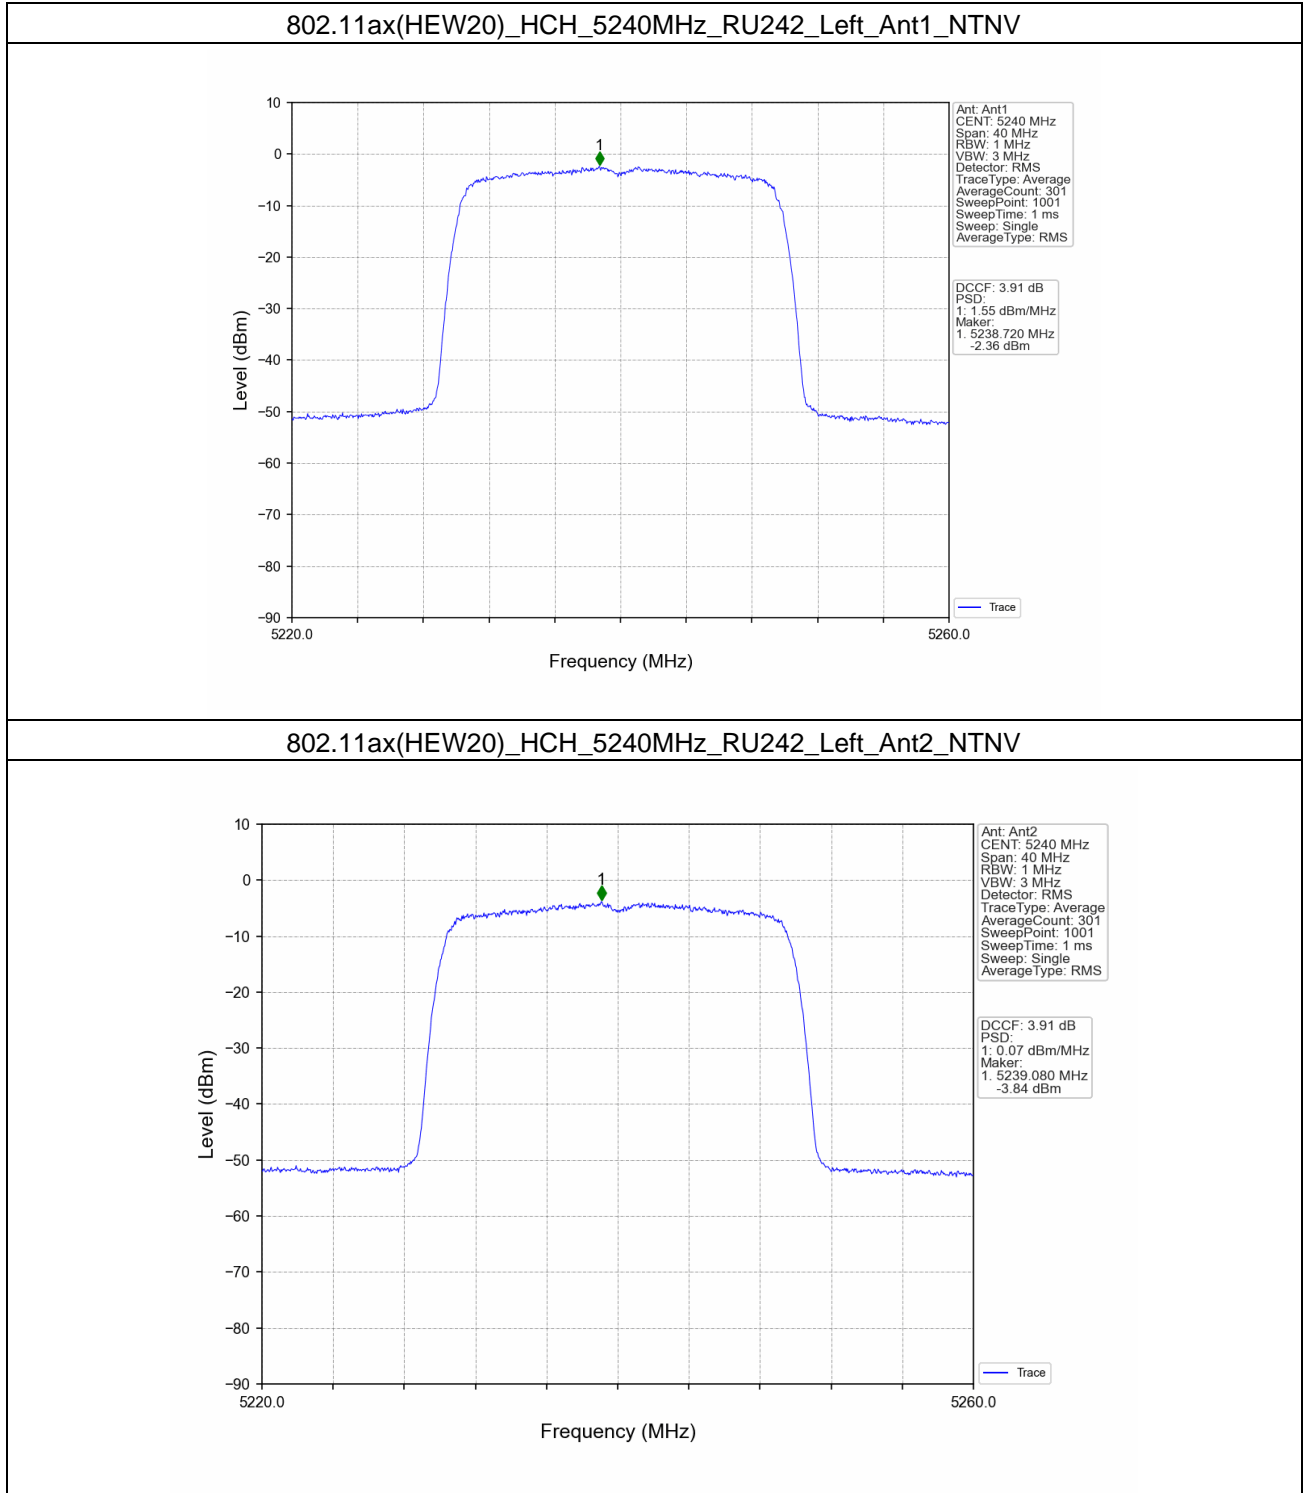

### 802.11ax(HEW20)\_HCH\_5240MHz\_RU26\_Mid\_Ant1\_NTNV

### 802.11ax(HEW20)\_HCH\_5240MHz\_RU26\_Mid\_Ant2\_NTNV

802.11ax(HEW20)\_HCH\_5240MHz\_RU242\_Left\_MIMO\_NTNV

802.11ax(HEW20)\_LCH\_5260MHz\_RU26\_Left\_Ant1\_NTNV

### 802.11ax(HEW20)\_LCH\_5260MHz\_RU26\_Left\_Ant2\_NTNV