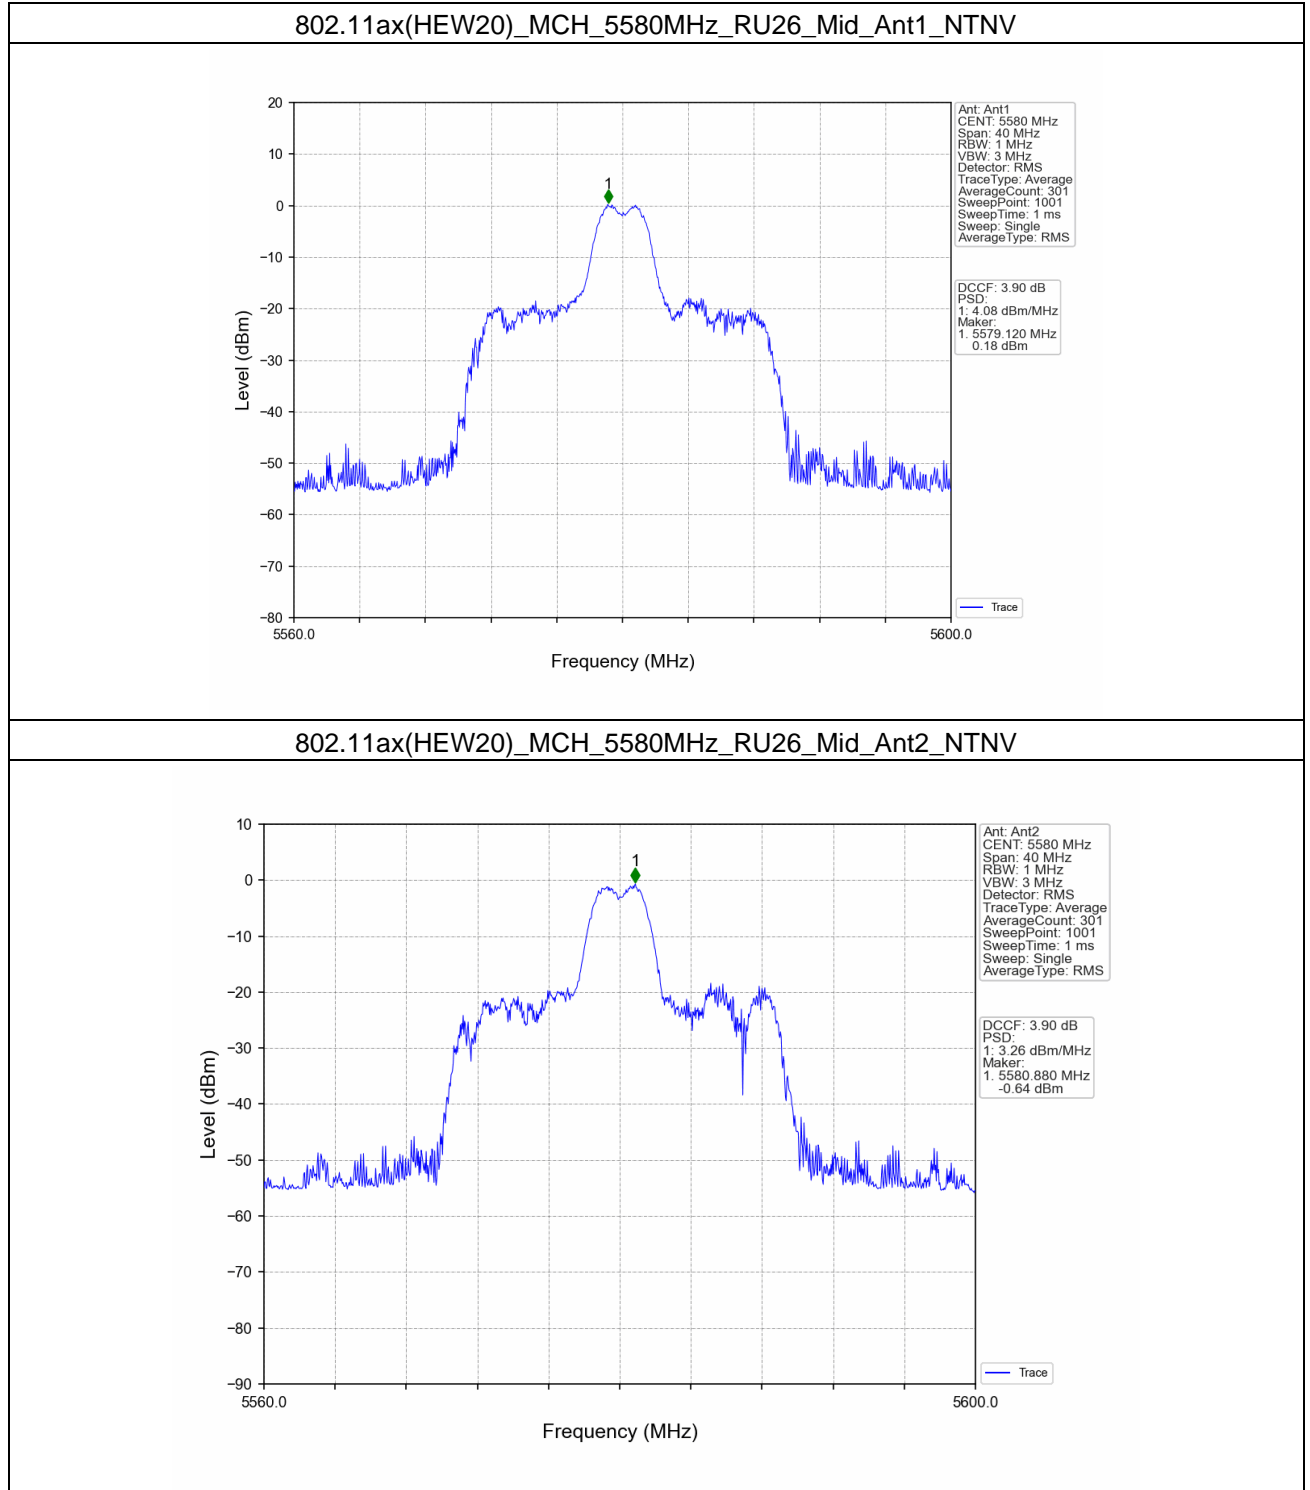

802.11ax(HEW20)\_HCH\_5320MHz\_RU26\_Left\_Ant1\_NTNV

802.11ax(HEW20)\_HCH\_5320MHz\_RU242\_Left\_MIMO\_NTNV

802.11ax(HEW20)\_LCH\_5500MHz\_RU26\_Left\_Ant1\_NTNV

802.11ax(HEW20)\_LCH\_5500MHz\_RU26\_Left\_Ant2\_NTNV

802.11ax(HEW20)\_LCH\_5500MHz\_RU26\_Left\_MIMO\_NTNV

802.11ax(HEW20)\_MCH\_5580MHz\_RU26\_Left\_Ant2\_NTNV

802.11ax(HEW20)\_MCH\_5580MHz\_RU26\_Left\_MIMO\_NTNV

802.11ax(HEW20)\_MCH\_5580MHz\_RU26\_Right\_Ant2\_NTNV

802.11ax(HEW20)\_MCH\_5580MHz\_RU26\_Right\_MIMO\_NTNV

802.11ax(HEW20)\_MCH\_5580MHz\_RU242\_Left\_MIMO\_NTNV

802.11ax(HEW20)\_HCH\_5700MHz\_RU26\_Left\_Ant1\_NTNV

### 802.11ax(HEW20)\_HCH\_5700MHz\_RU26\_Left\_Ant2\_NTNV