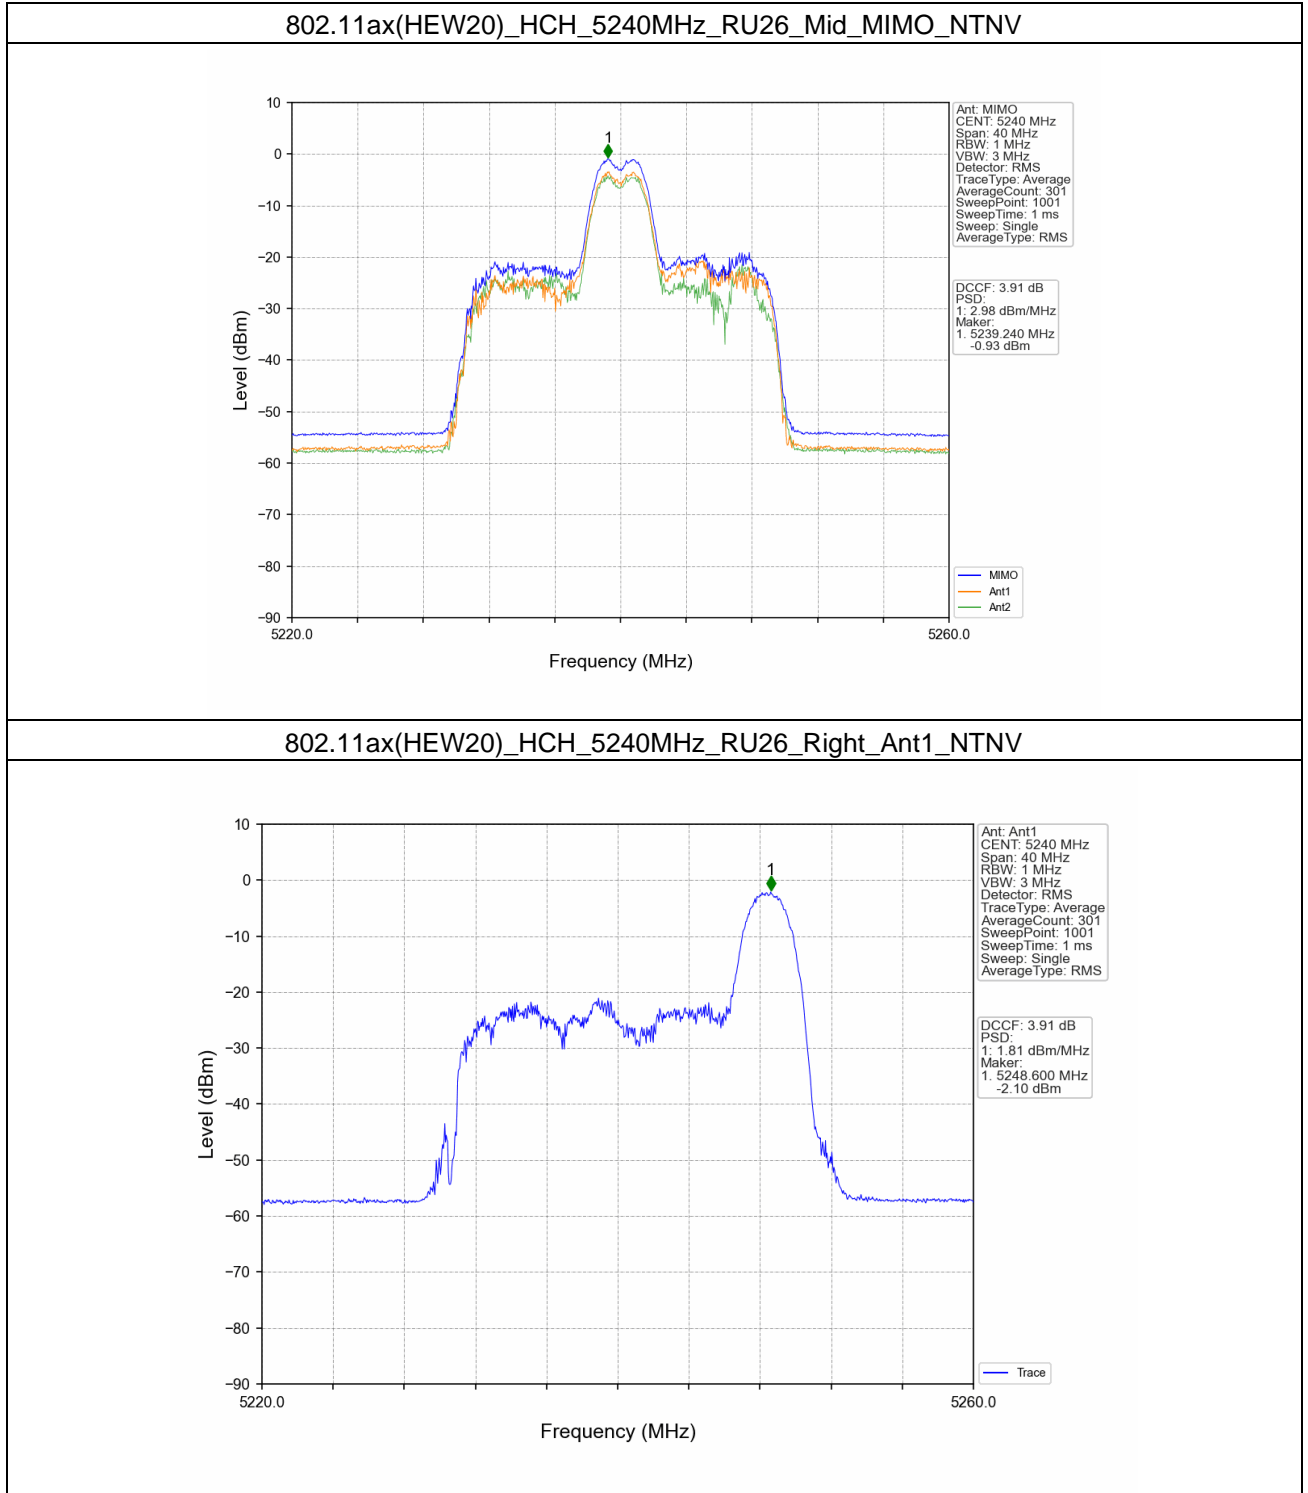

### 802.11ax(HEW20)\_HCH\_5240MHz\_RU26\_Left\_MIMO\_NTNV

### 802.11ax(HEW20)\_HCH\_5240MHz\_RU26\_Mid\_Ant1\_NTNV

### 802.11ax(HEW20)\_HCH\_5240MHz\_RU26\_Mid\_Ant2\_NTNV

802.11ax(HEW20)\_HCH\_5240MHz\_RU242\_Left\_MIMO\_NTNV

802.11ax(HEW20)\_LCH\_5260MHz\_RU26\_Left\_Ant1\_NTNV