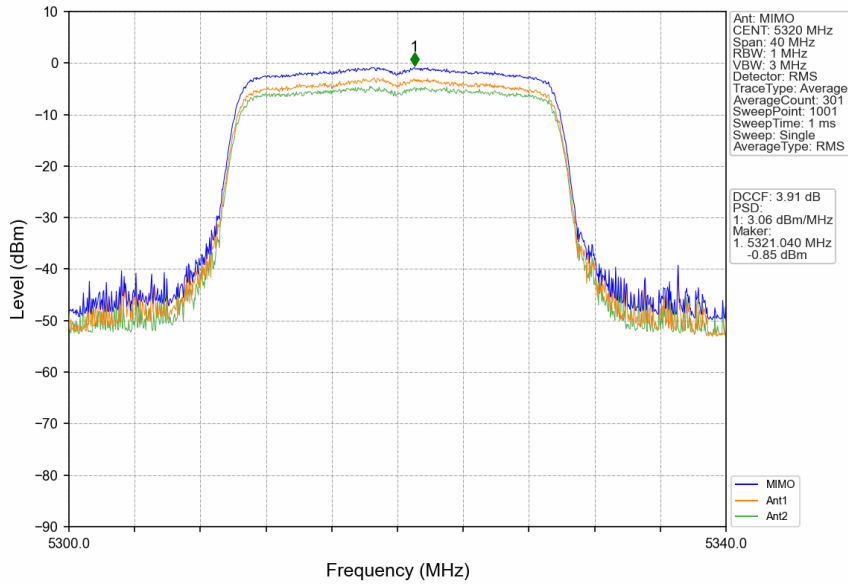

### 802.11ax(HEW20)\_LCH\_5260MHz\_RU26\_Left\_MIMO\_NTNV

802.11ax(HEW20)\_LCH\_5260MHz\_RU242\_Left\_MIMO\_NTNV

802.11ax(HEW20)\_MCH\_5300MHz\_RU26\_Left\_Ant1\_NTNV

802.11ax(HEW20)\_MCH\_5300MHz\_RU242\_Left\_MIMO\_NTNV

802.11ax(HEW20)\_HCH\_5320MHz\_RU26\_Left\_Ant1\_NTNV

802.11ax(HEW20)\_HCH\_5320MHz\_RU242\_Left\_MIMO\_NTNV

802.11ax(HEW20)\_LCH\_5500MHz\_RU26\_Left\_Ant1\_NTNV

802.11ax(HEW20)\_LCH\_5500MHz\_RU26\_Left\_Ant2\_NTNV

802.11ax(HEW20)\_LCH\_5500MHz\_RU26\_Left\_MIMO\_NTNV

802.11ax(HEW20)\_MCH\_5580MHz\_RU26\_Left\_Ant2\_NTNV

802.11ax(HEW20)\_MCH\_5580MHz\_RU26\_Left\_MIMO\_NTNV

802.11ax(HEW20)\_MCH\_5580MHz\_RU26\_Right\_Ant2\_NTNV

802.11ax(HEW20)\_MCH\_5580MHz\_RU26\_Right\_MIMO\_NTNV

802.11ax(HEW20)\_MCH\_5580MHz\_RU242\_Left\_MIMO\_NTNV

802.11ax(HEW20)\_HCH\_5700MHz\_RU26\_Left\_Ant1\_NTNV