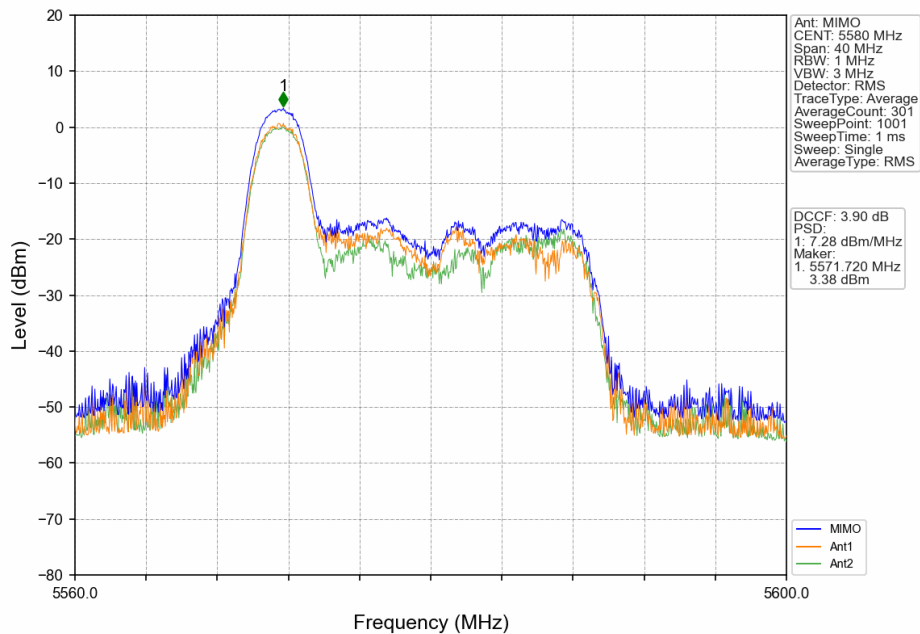

802.11ax(HEW20)\_HCH\_5320MHz\_RU26\_Left\_Ant1\_NTNV

802.11ax(HEW20)\_HCH\_5320MHz\_RU242\_Left\_MIMO\_NTNV

802.11ax(HEW20)\_LCH\_5500MHz\_RU26\_Left\_Ant1\_NTNV

802.11ax(HEW20)\_LCH\_5500MHz\_RU26\_Left\_Ant2\_NTNV

802.11ax(HEW20)\_LCH\_5500MHz\_RU26\_Left\_MIMO\_NTNV

802.11ax(HEW20)\_MCH\_5580MHz\_RU26\_Left\_Ant2\_NTNV

802.11ax(HEW20)\_MCH\_5580MHz\_RU26\_Left\_MIMO\_NTNV

802.11ax(HEW20)\_MCH\_5580MHz\_RU26\_Right\_Ant2\_NTNV

802.11ax(HEW20)\_MCH\_5580MHz\_RU26\_Right\_MIMO\_NTNV

802.11ax(HEW20)\_MCH\_5580MHz\_RU242\_Left\_MIMO\_NTNV

802.11ax(HEW20)\_HCH\_5700MHz\_RU26\_Left\_Ant1\_NTNV

### 802.11ax(HEW20)\_HCH\_5700MHz\_RU26\_Left\_Ant2\_NTNV