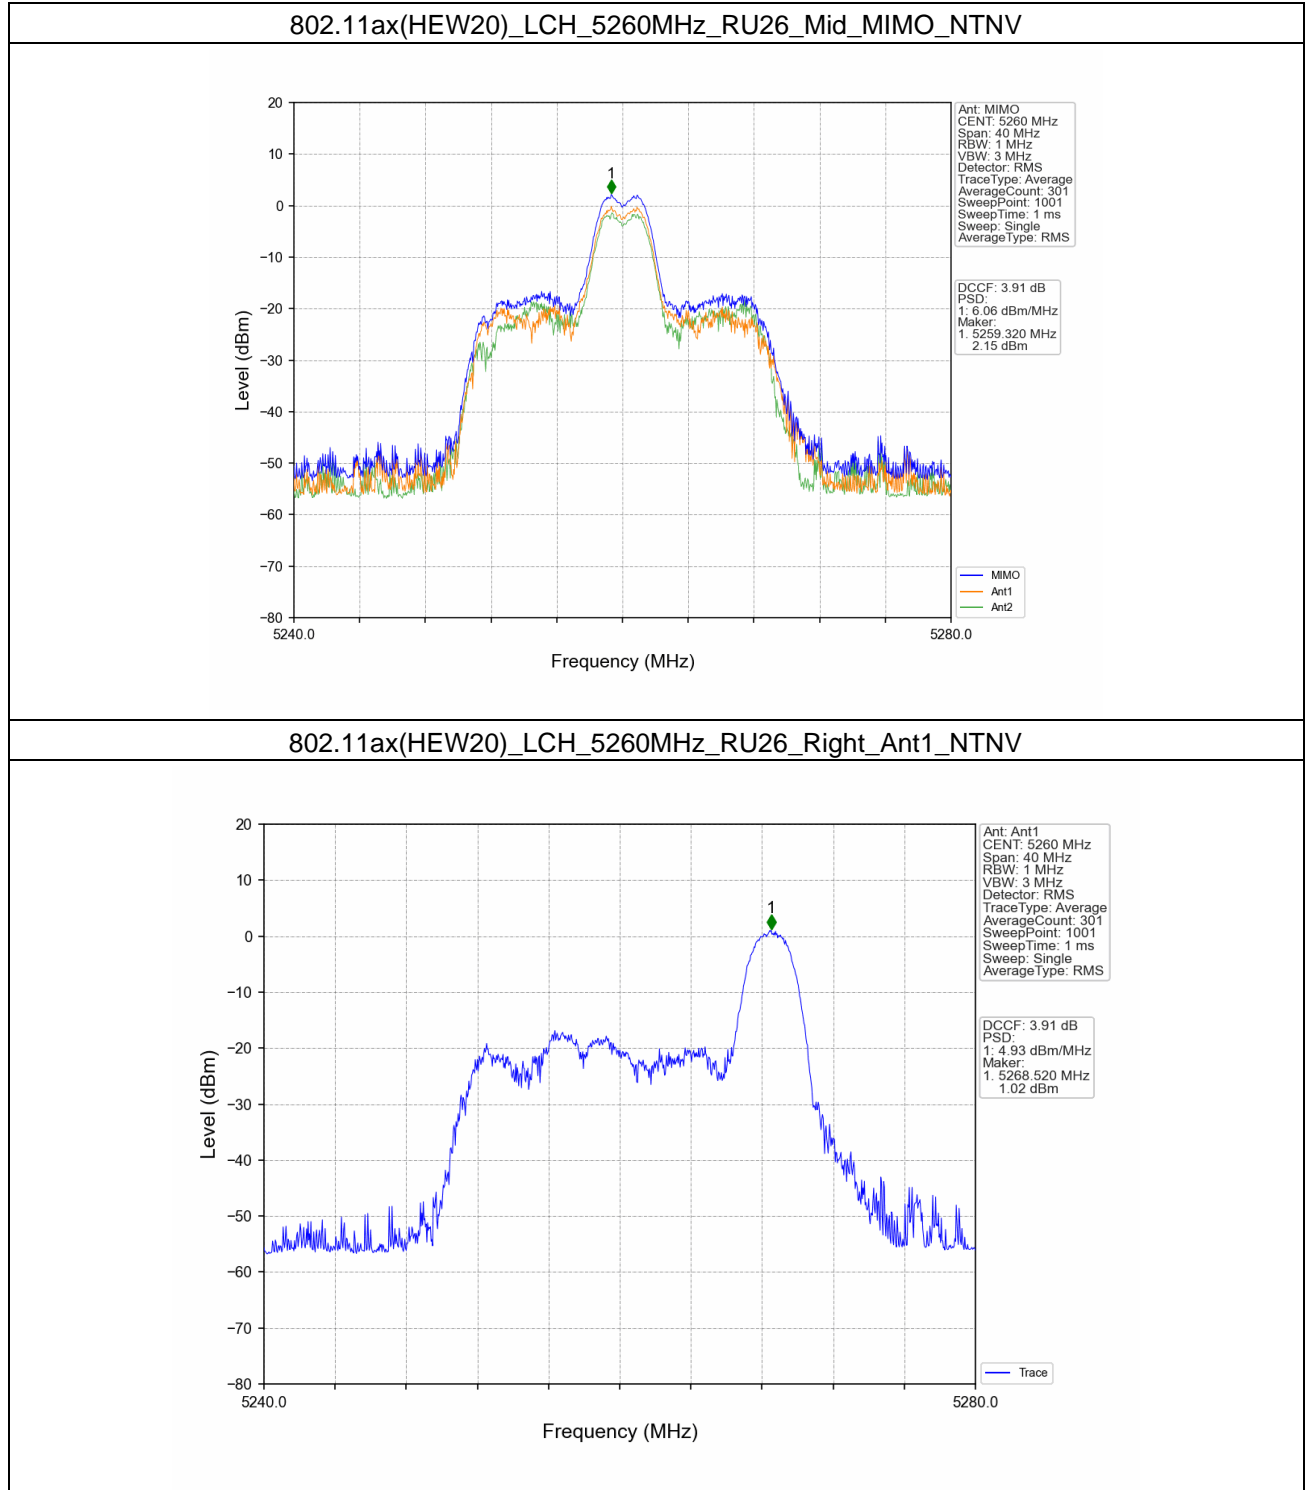

### 802.11ax(HEW20)\_HCH\_5240MHz\_RU26\_Mid\_Ant2\_NTNV

802.11ax(HEW20)\_HCH\_5240MHz\_RU242\_Left\_MIMO\_NTNV

802.11ax(HEW20)\_LCH\_5260MHz\_RU26\_Left\_Ant1\_NTNV

### 802.11ax(HEW20)\_LCH\_5260MHz\_RU26\_Left\_Ant2\_NTNV

### 802.11ax(HEW20)\_LCH\_5260MHz\_RU26\_Left\_MIMO\_NTNV

802.11ax(HEW20)\_LCH\_5260MHz\_RU242\_Left\_MIMO\_NTNV

802.11ax(HEW20)\_MCH\_5300MHz\_RU26\_Left\_Ant1\_NTNV

802.11ax(HEW20)\_MCH\_5300MHz\_RU242\_Left\_MIMO\_NTNV