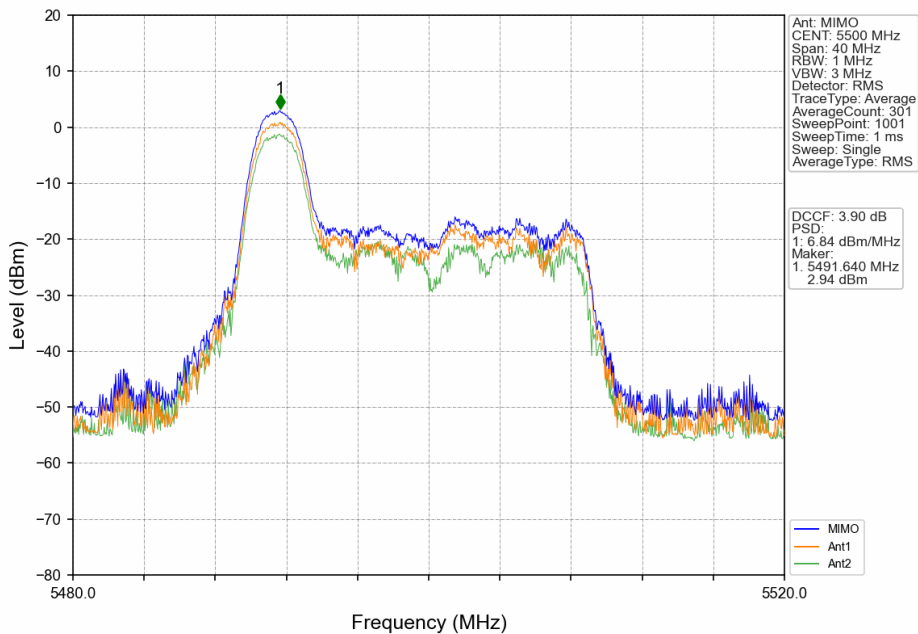

### 802.11ax(HEW20)\_LCH\_5260MHz\_RU26\_Left\_MIMO\_NTNV

802.11ax(HEW20)\_LCH\_5260MHz\_RU242\_Left\_MIMO\_NTNV

802.11ax(HEW20)\_MCH\_5300MHz\_RU26\_Left\_Ant1\_NTNV

802.11ax(HEW20)\_MCH\_5300MHz\_RU242\_Left\_MIMO\_NTNV

802.11ax(HEW20)\_HCH\_5320MHz\_RU26\_Left\_Ant1\_NTNV

802.11ax(HEW20)\_HCH\_5320MHz\_RU242\_Left\_MIMO\_NTNV

802.11ax(HEW20)\_LCH\_5500MHz\_RU26\_Left\_Ant1\_NTNV

802.11ax(HEW20)\_LCH\_5500MHz\_RU26\_Left\_Ant2\_NTNV

802.11ax(HEW20)\_LCH\_5500MHz\_RU26\_Left\_MIMO\_NTNV

802.11ax(HEW20)\_MCH\_5580MHz\_RU26\_Left\_Ant2\_NTNV

802.11ax(HEW20)\_MCH\_5580MHz\_RU26\_Left\_MIMO\_NTNV

802.11ax(HEW20)\_MCH\_5580MHz\_RU26\_Right\_Ant2\_NTNV

802.11ax(HEW20)\_MCH\_5580MHz\_RU26\_Right\_MIMO\_NTNV

802.11ax(HEW20)\_MCH\_5580MHz\_RU242\_Left\_MIMO\_NTNV

802.11ax(HEW20)\_HCH\_5700MHz\_RU26\_Left\_Ant1\_NTNV