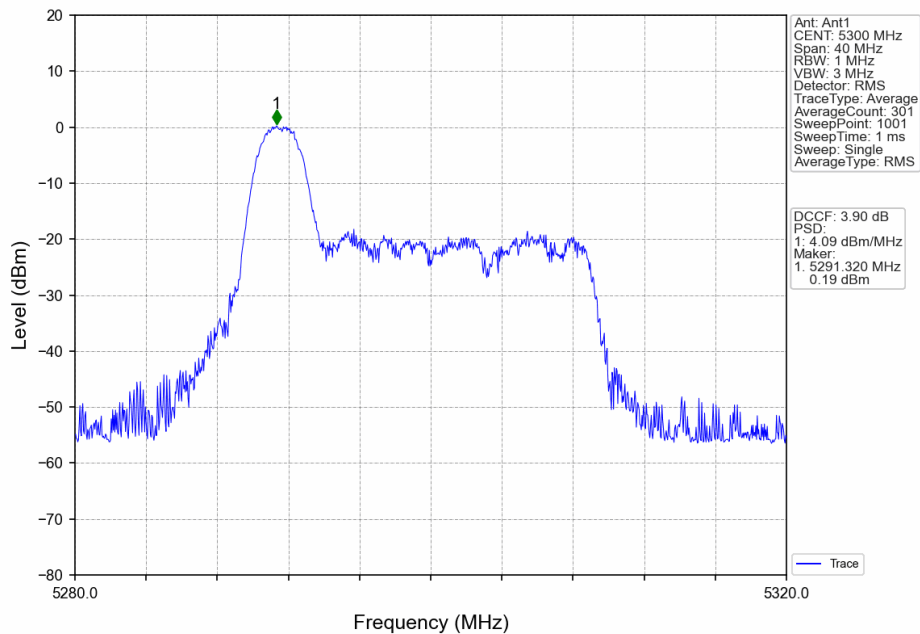

### 802.11ax(HEW20)\_LCH\_5260MHz\_RU26\_Left\_Ant2\_NTNV

### 802.11ax(HEW20)\_LCH\_5260MHz\_RU26\_Left\_MIMO\_NTNV

802.11ax(HEW20)\_LCH\_5260MHz\_RU242\_Left\_MIMO\_NTNV

802.11ax(HEW20)\_MCH\_5300MHz\_RU26\_Left\_Ant1\_NTNV

802.11ax(HEW20)\_MCH\_5300MHz\_RU242\_Left\_MIMO\_NTNV

802.11ax(HEW20)\_HCH\_5320MHz\_RU26\_Left\_Ant1\_NTNV

802.11ax(HEW20)\_HCH\_5320MHz\_RU242\_Left\_MIMO\_NTNV

802.11ax(HEW20)\_LCH\_5500MHz\_RU26\_Left\_Ant1\_NTNV

802.11ax(HEW20)\_LCH\_5500MHz\_RU26\_Left\_Ant2\_NTNV