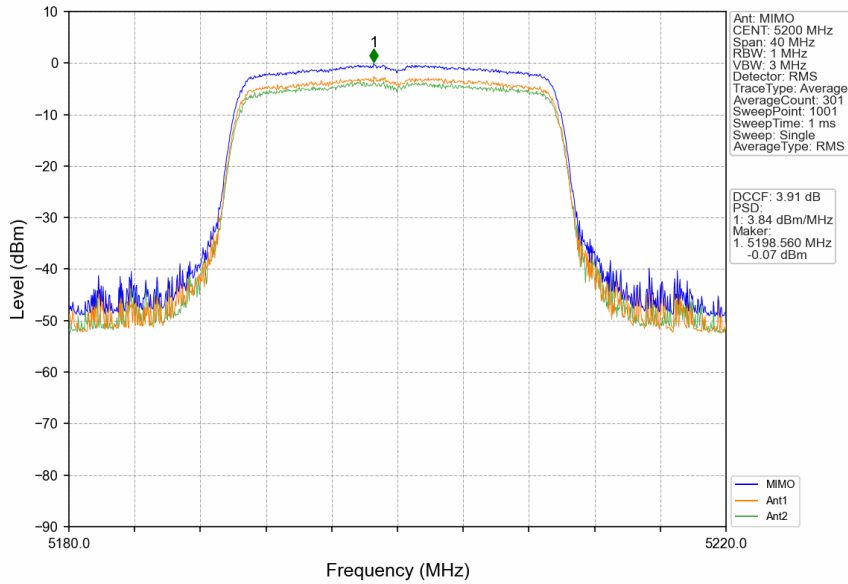

802.11ax(HEW20)\_MCH\_5200MHz\_RU242\_Left\_MIMO\_NTNV

802.11ax(HEW20)\_HCH\_5240MHz\_RU26\_Left\_Ant1\_NTNV

### 802.11ax(HEW20)\_HCH\_5240MHz\_RU26\_Left\_Ant2\_NTNV