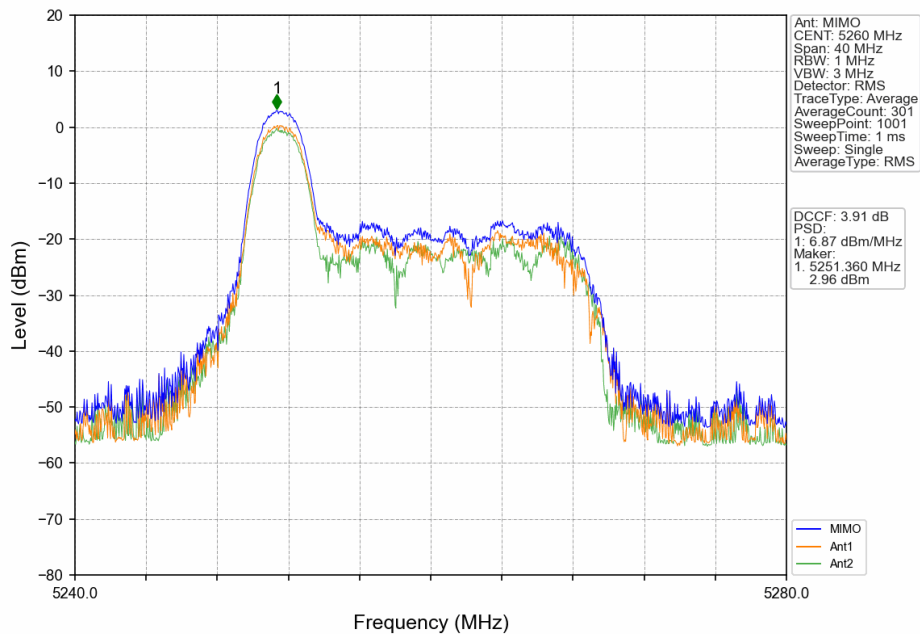

### 802.11ax(HEW20)\_HCH\_5240MHz\_RU26\_Mid\_Ant1\_NTNV

### 802.11ax(HEW20)\_HCH\_5240MHz\_RU26\_Mid\_Ant2\_NTNV

802.11ax(HEW20)\_HCH\_5240MHz\_RU242\_Left\_MIMO\_NTNV

802.11ax(HEW20)\_LCH\_5260MHz\_RU26\_Left\_Ant1\_NTNV

### 802.11ax(HEW20)\_LCH\_5260MHz\_RU26\_Left\_Ant2\_NTNV

### 802.11ax(HEW20)\_LCH\_5260MHz\_RU26\_Left\_MIMO\_NTNV

802.11ax(HEW20)\_LCH\_5260MHz\_RU242\_Left\_MIMO\_NTNV

802.11ax(HEW20)\_MCH\_5300MHz\_RU26\_Left\_Ant1\_NTNV

802.11ax(HEW20)\_MCH\_5300MHz\_RU242\_Left\_MIMO\_NTNV