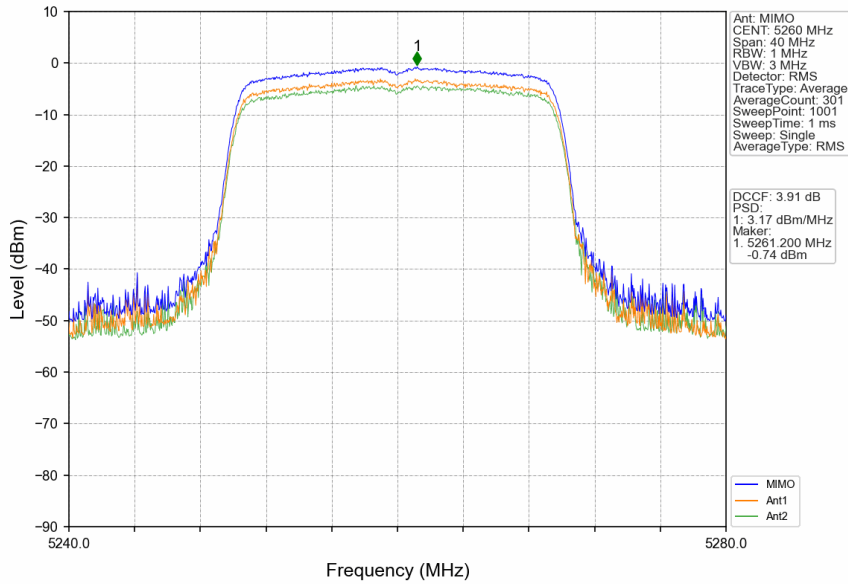

### 802.11ax(HEW20)\_LCH\_5260MHz\_RU26\_Left\_Ant2\_NTNV

### 802.11ax(HEW20)\_LCH\_5260MHz\_RU26\_Left\_MIMO\_NTNV

802.11ax(HEW20)\_LCH\_5260MHz\_RU242\_Left\_MIMO\_NTNV

802.11ax(HEW20)\_MCH\_5300MHz\_RU26\_Left\_Ant1\_NTNV

802.11ax(HEW20)\_MCH\_5300MHz\_RU242\_Left\_MIMO\_NTNV

802.11ax(HEW20)\_HCH\_5320MHz\_RU26\_Left\_Ant1\_NTNV

802.11ax(HEW20)\_HCH\_5320MHz\_RU242\_Left\_MIMO\_NTNV

802.11ax(HEW20)\_LCH\_5500MHz\_RU26\_Left\_Ant1\_NTNV

802.11ax(HEW20)\_LCH\_5500MHz\_RU26\_Left\_Ant2\_NTNV

802.11ax(HEW20)\_LCH\_5500MHz\_RU26\_Left\_MIMO\_NTNV

802.11ax(HEW20)\_MCH\_5580MHz\_RU26\_Left\_Ant2\_NTNV

802.11ax(HEW20)\_MCH\_5580MHz\_RU26\_Left\_MIMO\_NTNV

802.11ax(HEW20)\_MCH\_5580MHz\_RU26\_Right\_Ant2\_NTNV