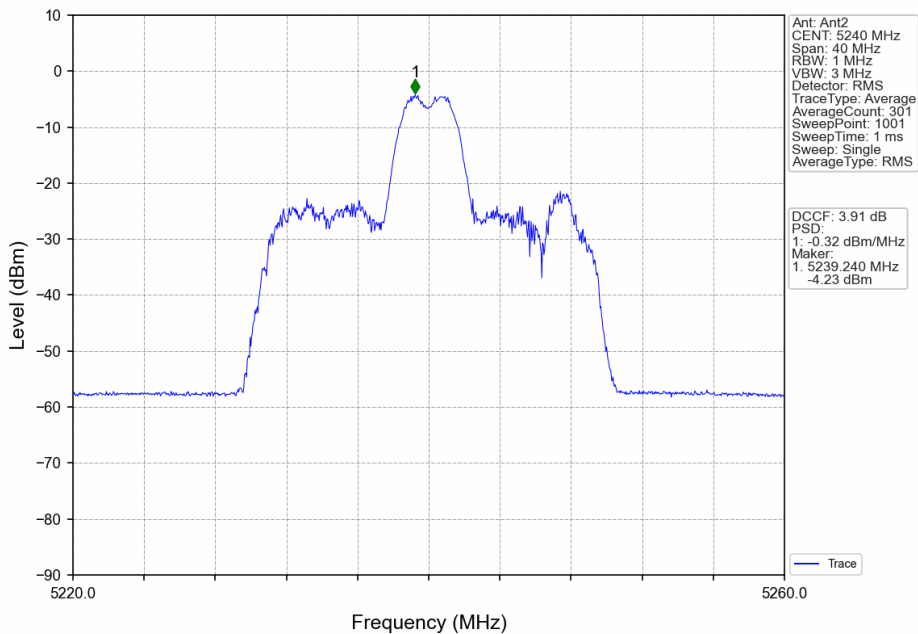

802.11ax(HEW20)_HCH_5240MHz_RU26_Mid_Ant2_NTNV