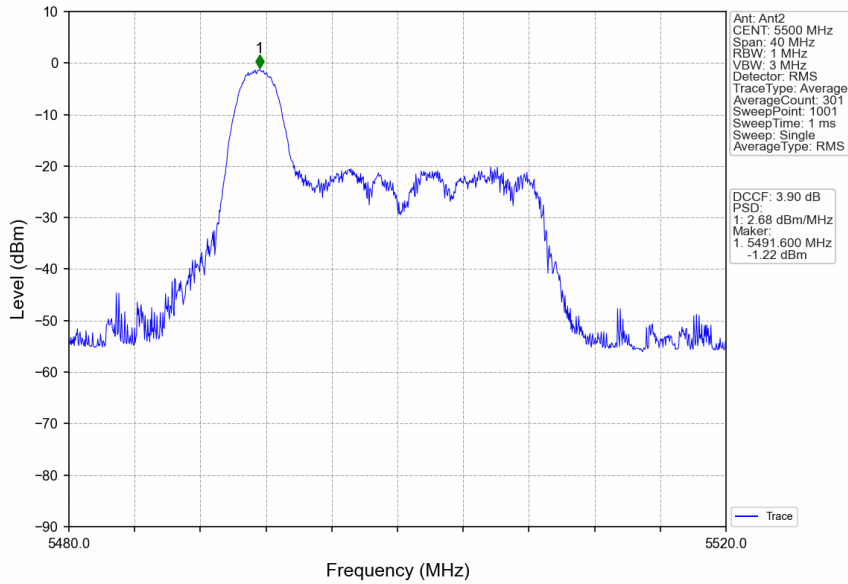

### 802.11ax(HEW20)\_LCH\_5260MHz\_RU26\_Left\_MIMO\_NTNV

802.11ax(HEW20)\_LCH\_5260MHz\_RU242\_Left\_MIMO\_NTNV

802.11ax(HEW20)\_MCH\_5300MHz\_RU26\_Left\_Ant1\_NTNV

802.11ax(HEW20)\_MCH\_5300MHz\_RU242\_Left\_MIMO\_NTNV

802.11ax(HEW20)\_HCH\_5320MHz\_RU26\_Left\_Ant1\_NTNV

802.11ax(HEW20)\_HCH\_5320MHz\_RU242\_Left\_MIMO\_NTNV

802.11ax(HEW20)\_LCH\_5500MHz\_RU26\_Left\_Ant1\_NTNV

802.11ax(HEW20)\_LCH\_5500MHz\_RU26\_Left\_Ant2\_NTNV

802.11ax(HEW20)\_LCH\_5500MHz\_RU26\_Left\_MIMO\_NTNV

802.11ax(HEW20)\_MCH\_5580MHz\_RU26\_Left\_Ant2\_NTNV

802.11ax(HEW20)\_MCH\_5580MHz\_RU26\_Left\_MIMO\_NTNV

802.11ax(HEW20)\_MCH\_5580MHz\_RU26\_Right\_Ant2\_NTNV

802.11ax(HEW20)\_MCH\_5580MHz\_RU26\_Right\_MIMO\_NTNV

802.11ax(HEW20)\_MCH\_5580MHz\_RU242\_Left\_MIMO\_NTNV

802.11ax(HEW20)\_HCH\_5700MHz\_RU26\_Left\_Ant1\_NTNV