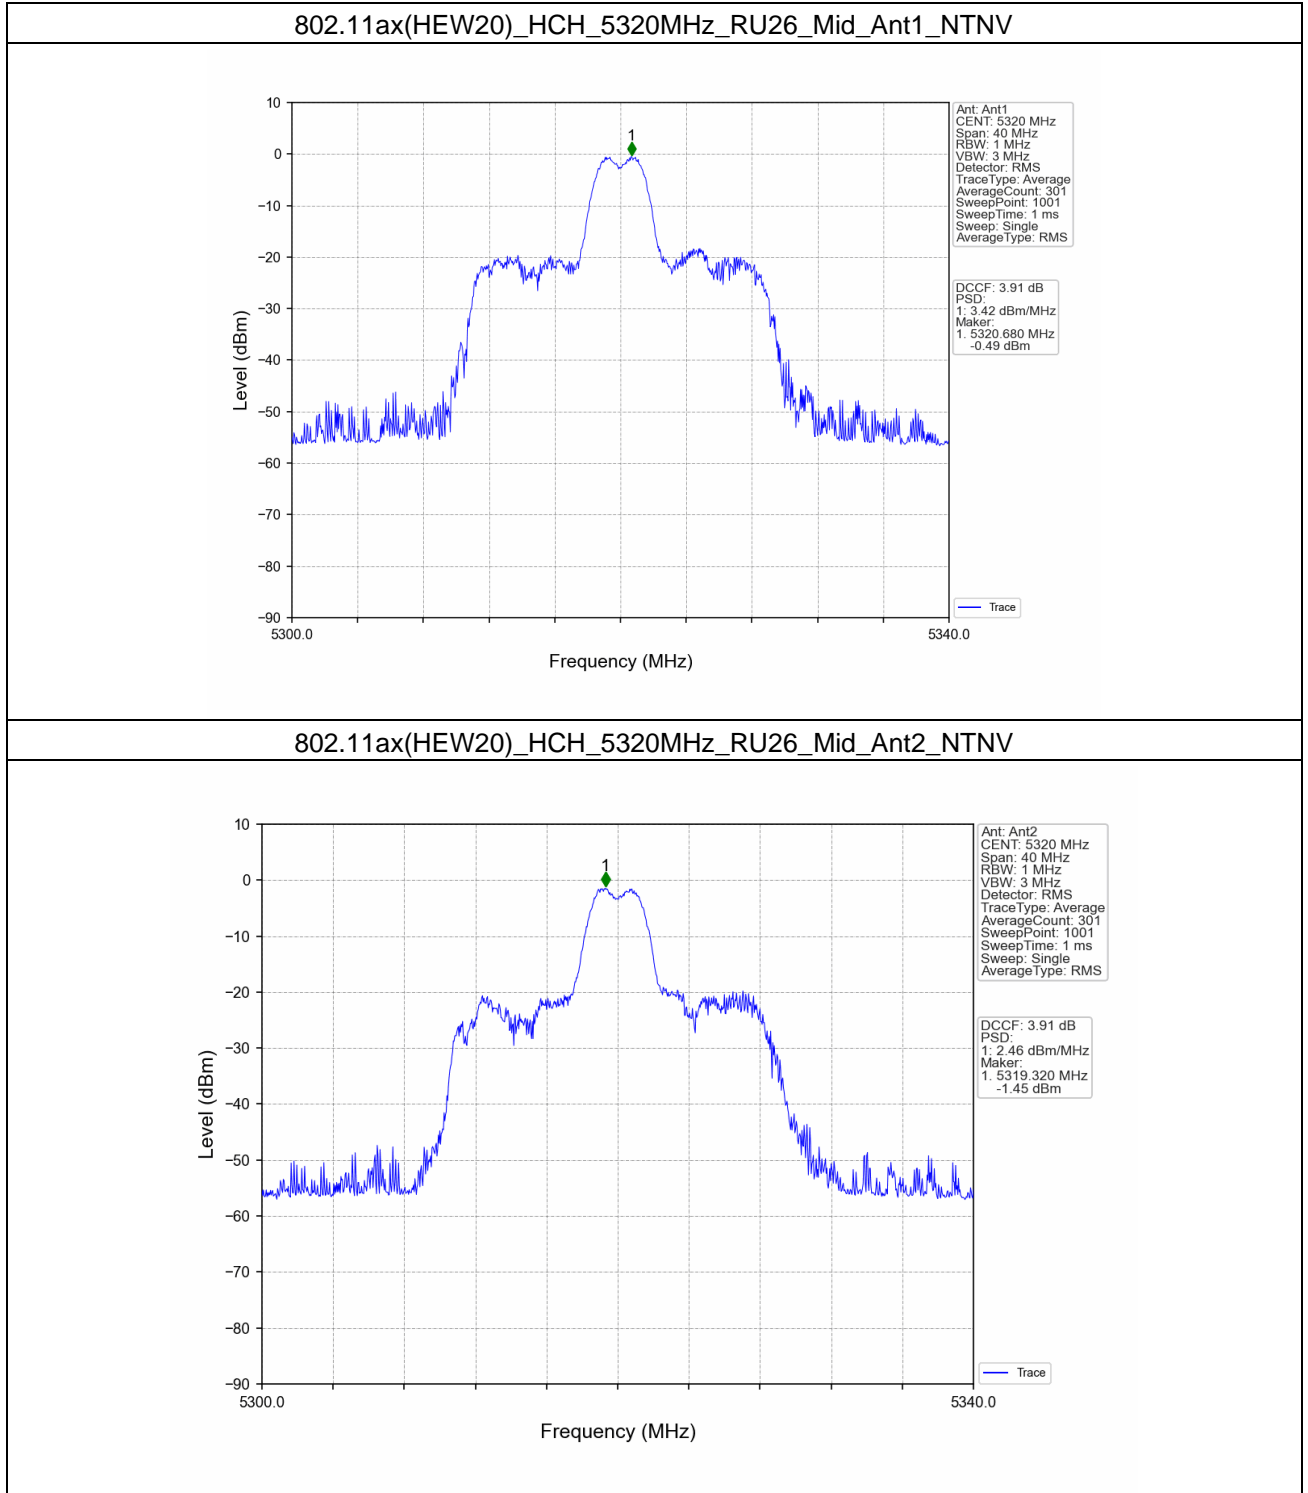

### 802.11ax(HEW20)\_LCH\_5260MHz\_RU26\_Left\_Ant2\_NTNV

### 802.11ax(HEW20)\_LCH\_5260MHz\_RU26\_Left\_MIMO\_NTNV

802.11ax(HEW20)\_LCH\_5260MHz\_RU242\_Left\_MIMO\_NTNV

802.11ax(HEW20)\_MCH\_5300MHz\_RU26\_Left\_Ant1\_NTNV

802.11ax(HEW20)\_MCH\_5300MHz\_RU242\_Left\_MIMO\_NTNV

802.11ax(HEW20)\_HCH\_5320MHz\_RU26\_Left\_Ant1\_NTNV

802.11ax(HEW20)\_HCH\_5320MHz\_RU242\_Left\_MIMO\_NTNV

802.11ax(HEW20)\_LCH\_5500MHz\_RU26\_Left\_Ant1\_NTNV

802.11ax(HEW20)\_LCH\_5500MHz\_RU26\_Left\_Ant2\_NTNV