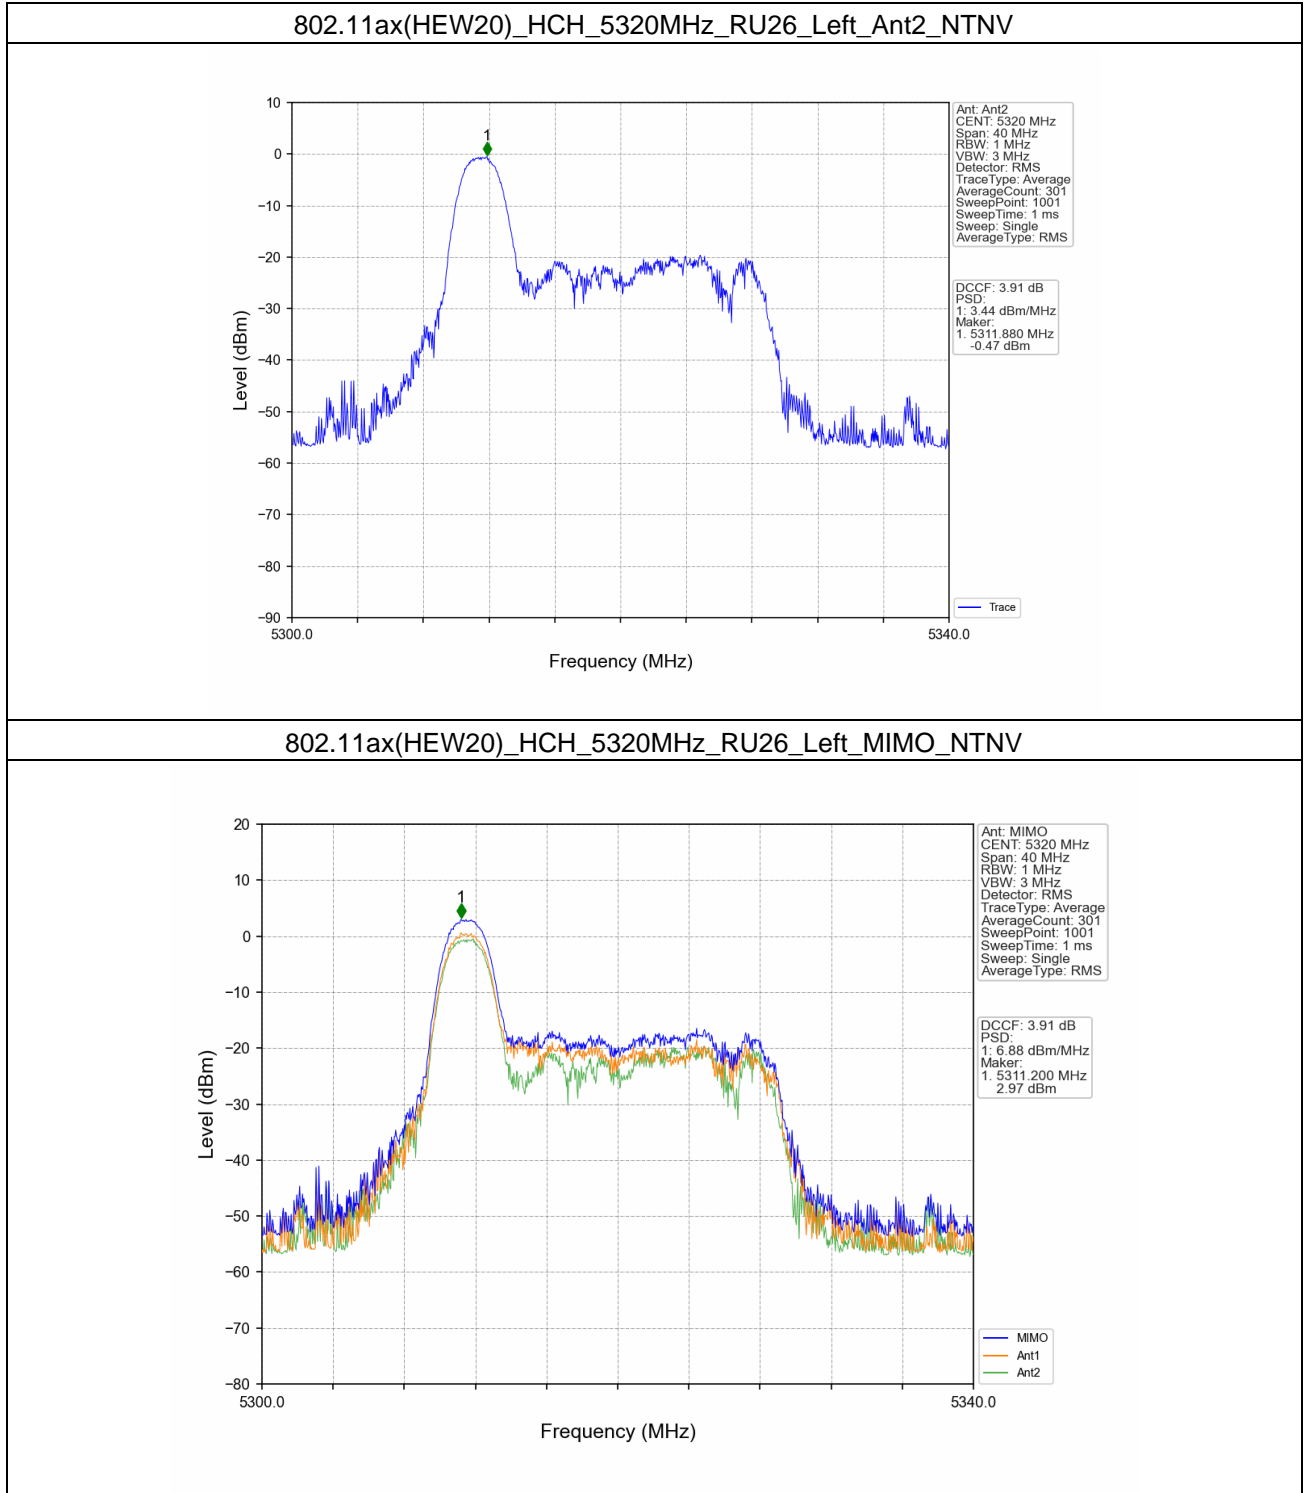

### 802.11ax(HEW20)\_LCH\_5260MHz\_RU26\_Left\_Ant2\_NTNV

### 802.11ax(HEW20)\_LCH\_5260MHz\_RU26\_Left\_MIMO\_NTNV

802.11ax(HEW20)\_LCH\_5260MHz\_RU242\_Left\_MIMO\_NTNV

802.11ax(HEW20)\_MCH\_5300MHz\_RU26\_Left\_Ant1\_NTNV

802.11ax(HEW20)\_MCH\_5300MHz\_RU242\_Left\_MIMO\_NTNV

802.11ax(HEW20)\_HCH\_5320MHz\_RU26\_Left\_Ant1\_NTNV

802.11ax(HEW20)\_HCH\_5320MHz\_RU242\_Left\_MIMO\_NTNV

802.11ax(HEW20)\_LCH\_5500MHz\_RU26\_Left\_Ant1\_NTNV

802.11ax(HEW20)\_LCH\_5500MHz\_RU26\_Left\_Ant2\_NTNV

802.11ax(HEW20)\_LCH\_5500MHz\_RU26\_Left\_MIMO\_NTNV

802.11ax(HEW20)\_MCH\_5580MHz\_RU26\_Left\_Ant2\_NTNV

802.11ax(HEW20)\_MCH\_5580MHz\_RU26\_Left\_MIMO\_NTNV

802.11ax(HEW20)\_MCH\_5580MHz\_RU26\_Right\_Ant2\_NTNV