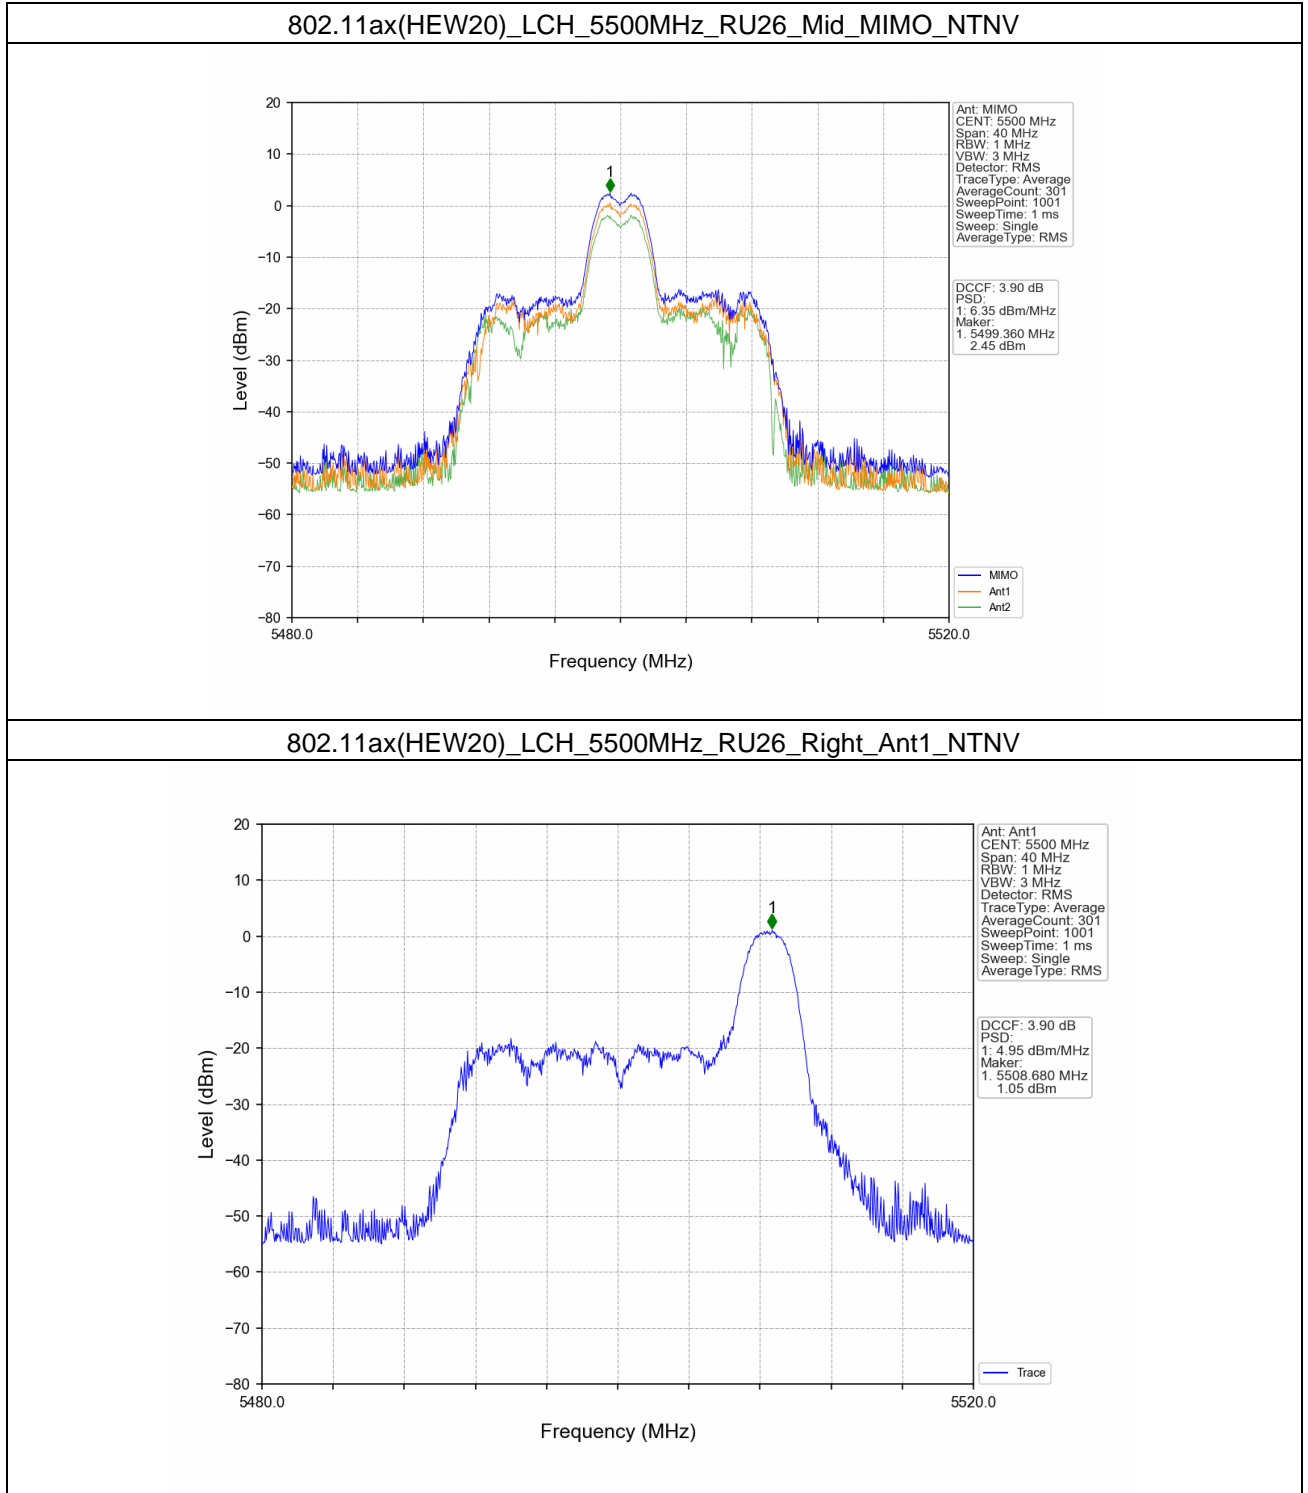

### 802.11ax(HEW20)\_LCH\_5260MHz\_RU26\_Left\_MIMO\_NTNV

802.11ax(HEW20)\_LCH\_5260MHz\_RU242\_Left\_MIMO\_NTNV

802.11ax(HEW20)\_MCH\_5300MHz\_RU26\_Left\_Ant1\_NTNV

802.11ax(HEW20)\_MCH\_5300MHz\_RU242\_Left\_MIMO\_NTNV

802.11ax(HEW20)\_HCH\_5320MHz\_RU26\_Left\_Ant1\_NTNV

802.11ax(HEW20)\_HCH\_5320MHz\_RU242\_Left\_MIMO\_NTNV

802.11ax(HEW20)\_LCH\_5500MHz\_RU26\_Left\_Ant1\_NTNV

802.11ax(HEW20)\_LCH\_5500MHz\_RU26\_Left\_Ant2\_NTNV

802.11ax(HEW20)\_LCH\_5500MHz\_RU26\_Left\_MIMO\_NTNV

802.11ax(HEW20)\_MCH\_5580MHz\_RU26\_Left\_Ant2\_NTNV

802.11ax(HEW20)\_MCH\_5580MHz\_RU26\_Left\_MIMO\_NTNV

802.11ax(HEW20)\_MCH\_5580MHz\_RU26\_Right\_Ant2\_NTNV