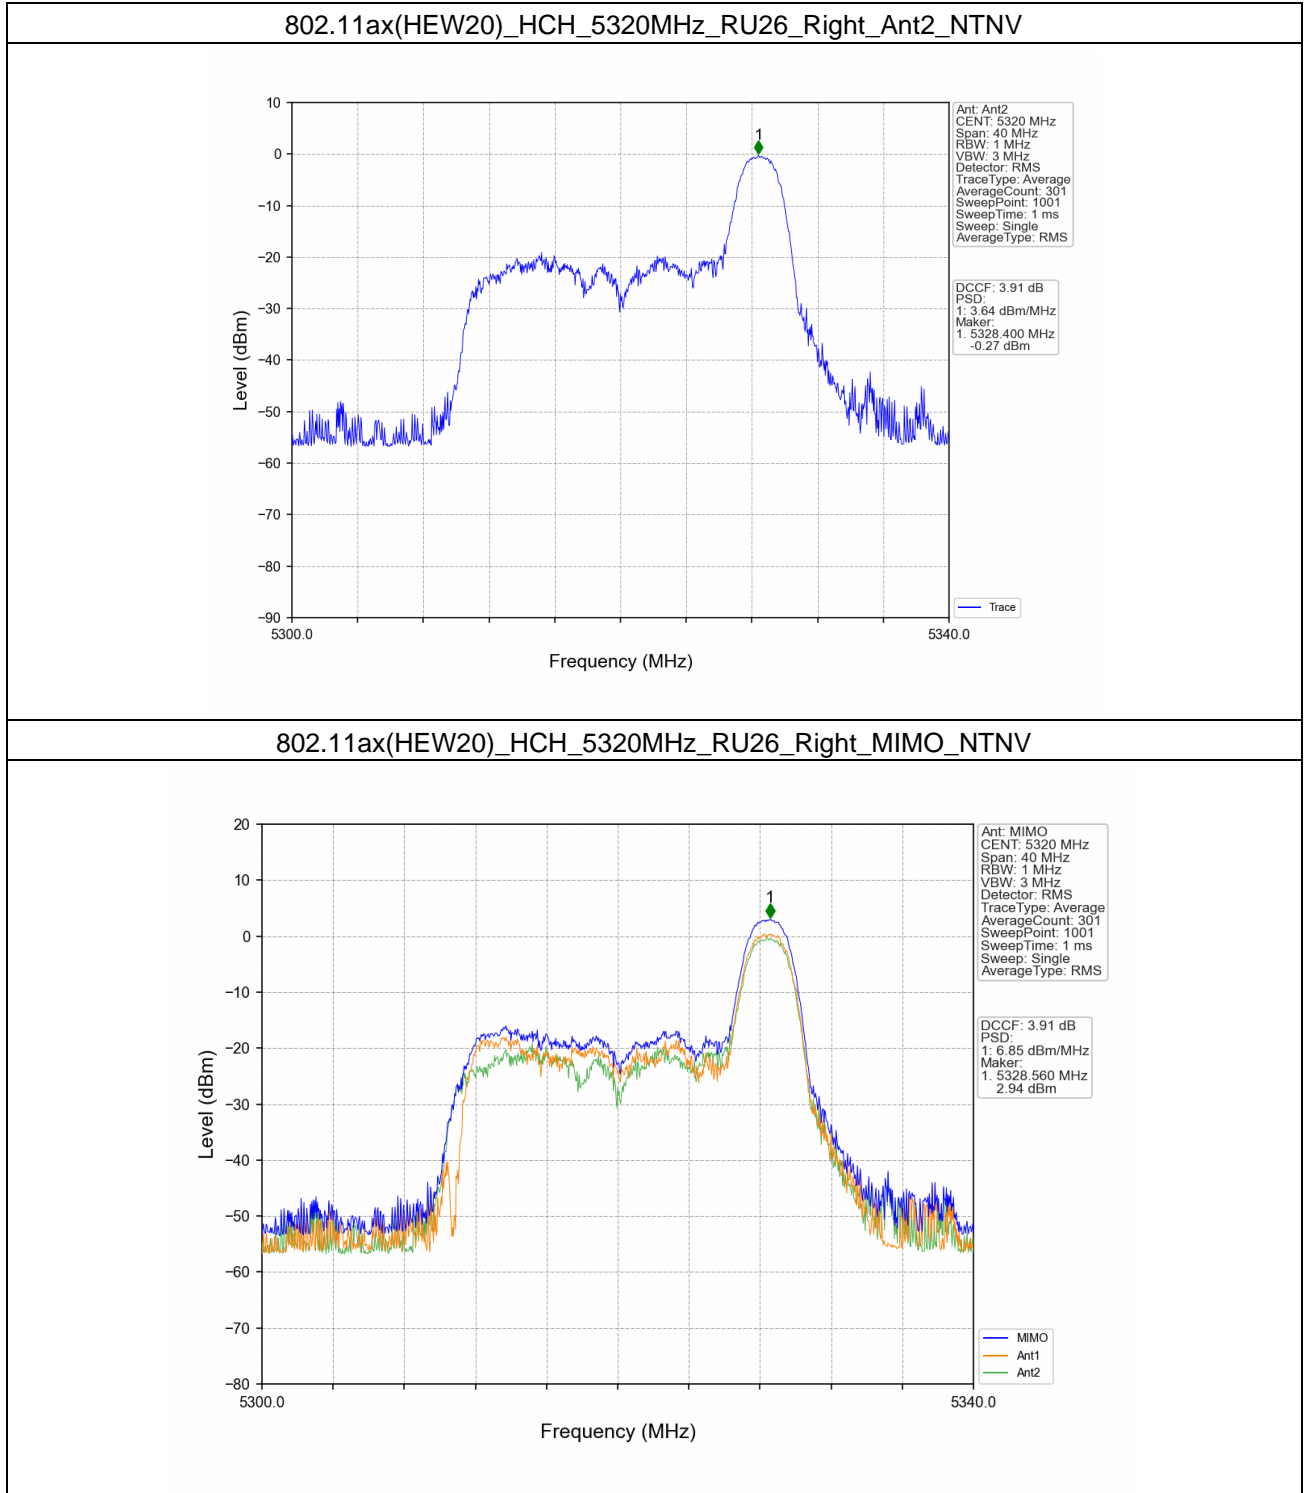

### 802.11ax(HEW20)\_LCH\_5260MHz\_RU26\_Left\_Ant2\_NTNV

### 802.11ax(HEW20)\_LCH\_5260MHz\_RU26\_Left\_MIMO\_NTNV

802.11ax(HEW20)\_LCH\_5260MHz\_RU242\_Left\_MIMO\_NTNV

802.11ax(HEW20)\_MCH\_5300MHz\_RU26\_Left\_Ant1\_NTNV

802.11ax(HEW20)\_MCH\_5300MHz\_RU242\_Left\_MIMO\_NTNV

802.11ax(HEW20)\_HCH\_5320MHz\_RU26\_Left\_Ant1\_NTNV

802.11ax(HEW20)\_HCH\_5320MHz\_RU242\_Left\_MIMO\_NTNV

802.11ax(HEW20)\_LCH\_5500MHz\_RU26\_Left\_Ant1\_NTNV

802.11ax(HEW20)\_LCH\_5500MHz\_RU26\_Left\_Ant2\_NTNV

802.11ax(HEW20)\_LCH\_5500MHz\_RU26\_Left\_MIMO\_NTNV

802.11ax(HEW20)\_MCH\_5580MHz\_RU26\_Left\_Ant2\_NTNV

802.11ax(HEW20)\_MCH\_5580MHz\_RU26\_Left\_MIMO\_NTNV

802.11ax(HEW20)\_MCH\_5580MHz\_RU26\_Right\_Ant2\_NTNV