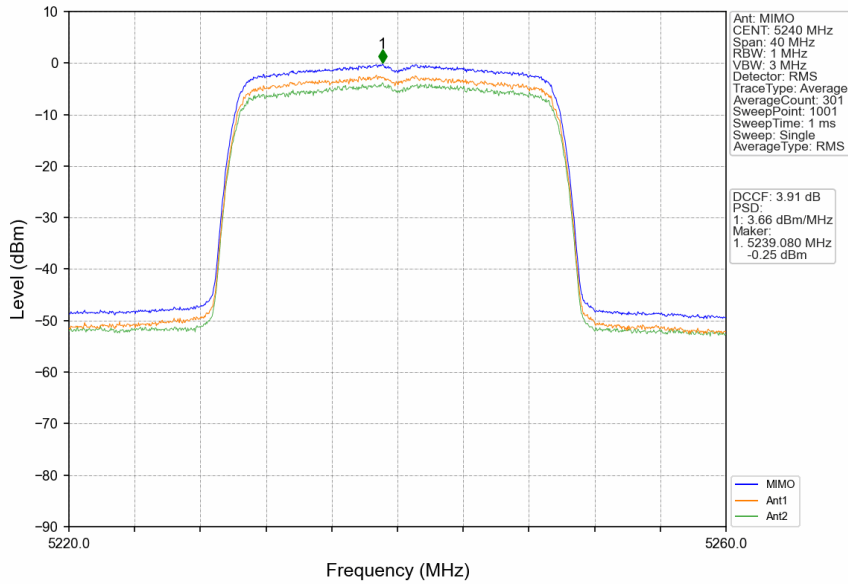

### 802.11ax(HEW20)\_HCH\_5240MHz\_RU26\_Mid\_Ant2\_NTNV

802.11ax(HEW20)\_HCH\_5240MHz\_RU242\_Left\_MIMO\_NTNV

802.11ax(HEW20)\_LCH\_5260MHz\_RU26\_Left\_Ant1\_NTNV

### 802.11ax(HEW20)\_LCH\_5260MHz\_RU26\_Left\_Ant2\_NTNV

### 802.11ax(HEW20)\_LCH\_5260MHz\_RU26\_Left\_MIMO\_NTNV

802.11ax(HEW20)\_LCH\_5260MHz\_RU242\_Left\_MIMO\_NTNV

802.11ax(HEW20)\_MCH\_5300MHz\_RU26\_Left\_Ant1\_NTNV

802.11ax(HEW20)\_MCH\_5300MHz\_RU242\_Left\_MIMO\_NTNV