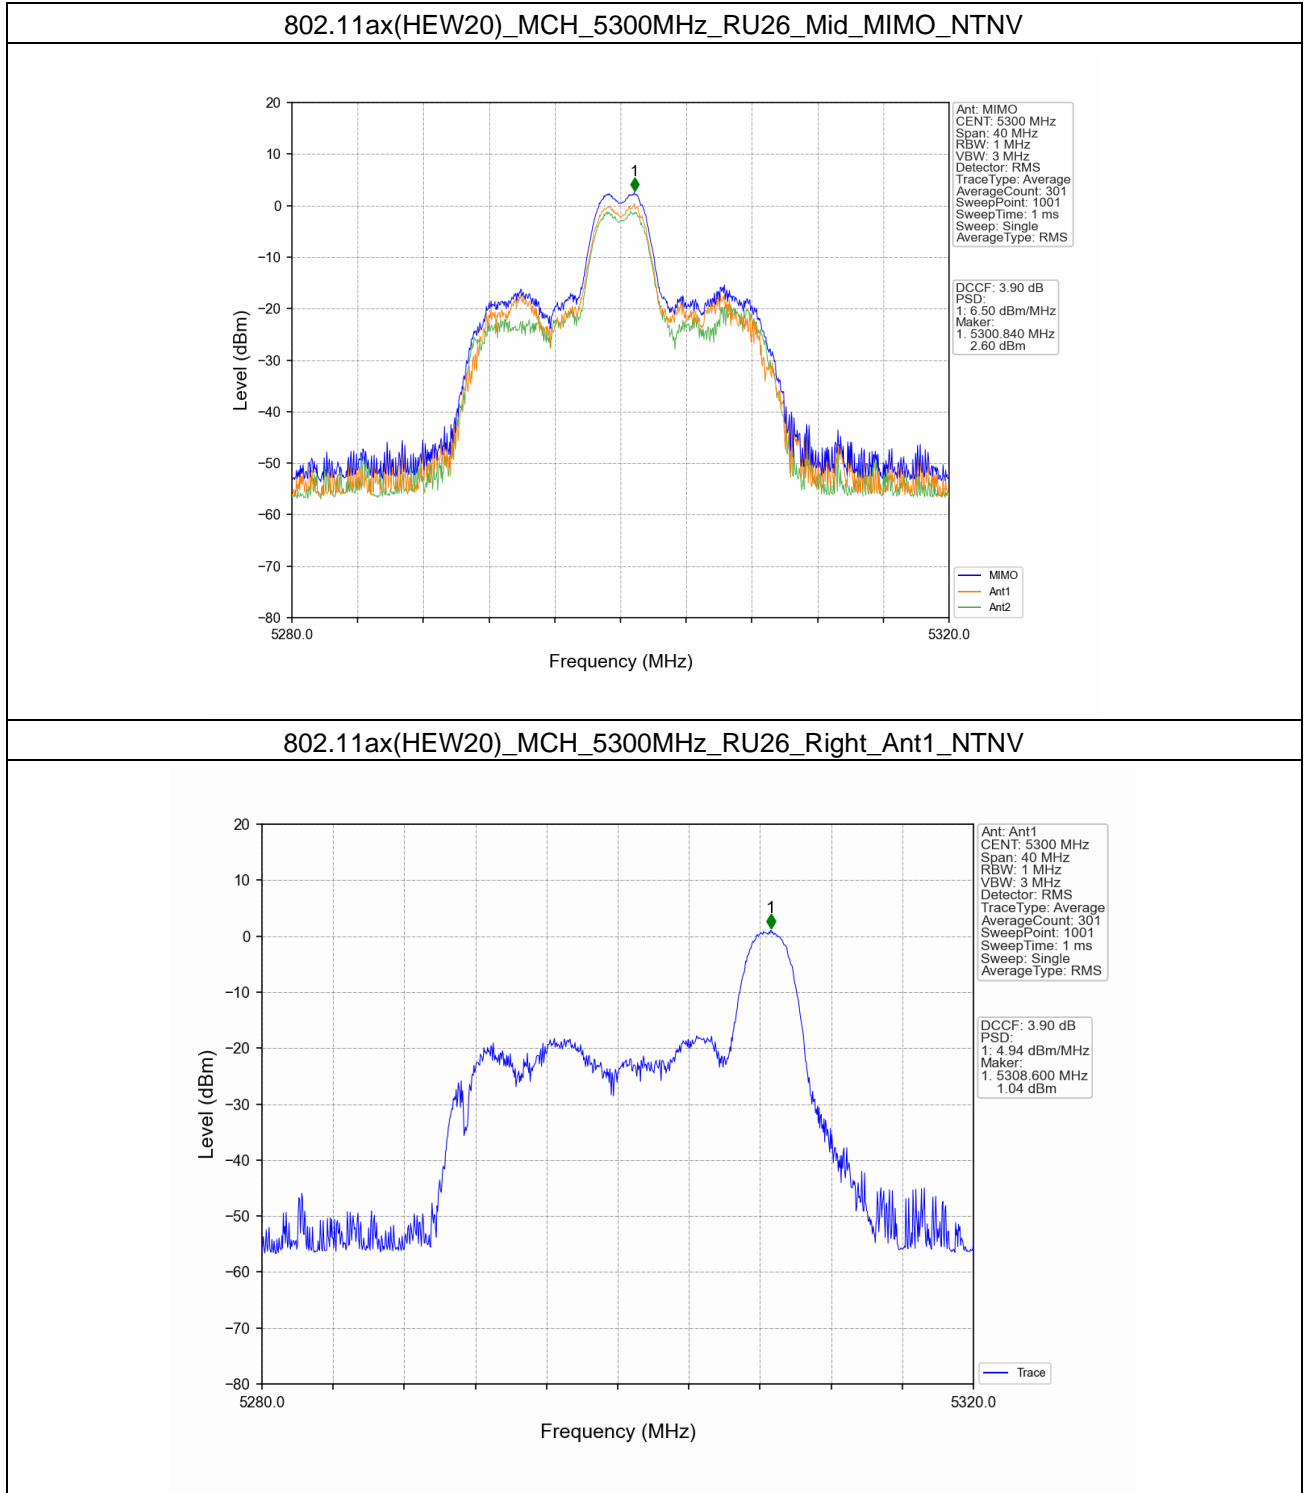

### 802.11ax(HEW20)\_LCH\_5260MHz\_RU26\_Left\_Ant2\_NTNV

### 802.11ax(HEW20)\_LCH\_5260MHz\_RU26\_Left\_MIMO\_NTNV

802.11ax(HEW20)\_LCH\_5260MHz\_RU242\_Left\_MIMO\_NTNV

802.11ax(HEW20)\_MCH\_5300MHz\_RU26\_Left\_Ant1\_NTNV

802.11ax(HEW20)\_MCH\_5300MHz\_RU242\_Left\_MIMO\_NTNV

802.11ax(HEW20)\_HCH\_5320MHz\_RU26\_Left\_Ant1\_NTNV

802.11ax(HEW20)\_HCH\_5320MHz\_RU242\_Left\_MIMO\_NTNV

802.11ax(HEW20)\_LCH\_5500MHz\_RU26\_Left\_Ant1\_NTNV

802.11ax(HEW20)\_LCH\_5500MHz\_RU26\_Left\_Ant2\_NTNV

802.11ax(HEW20)\_LCH\_5500MHz\_RU26\_Left\_MIMO\_NTNV

802.11ax(HEW20)\_MCH\_5580MHz\_RU26\_Left\_Ant2\_NTNV

802.11ax(HEW20)\_MCH\_5580MHz\_RU26\_Left\_MIMO\_NTNV

802.11ax(HEW20)\_MCH\_5580MHz\_RU26\_Right\_Ant2\_NTNV