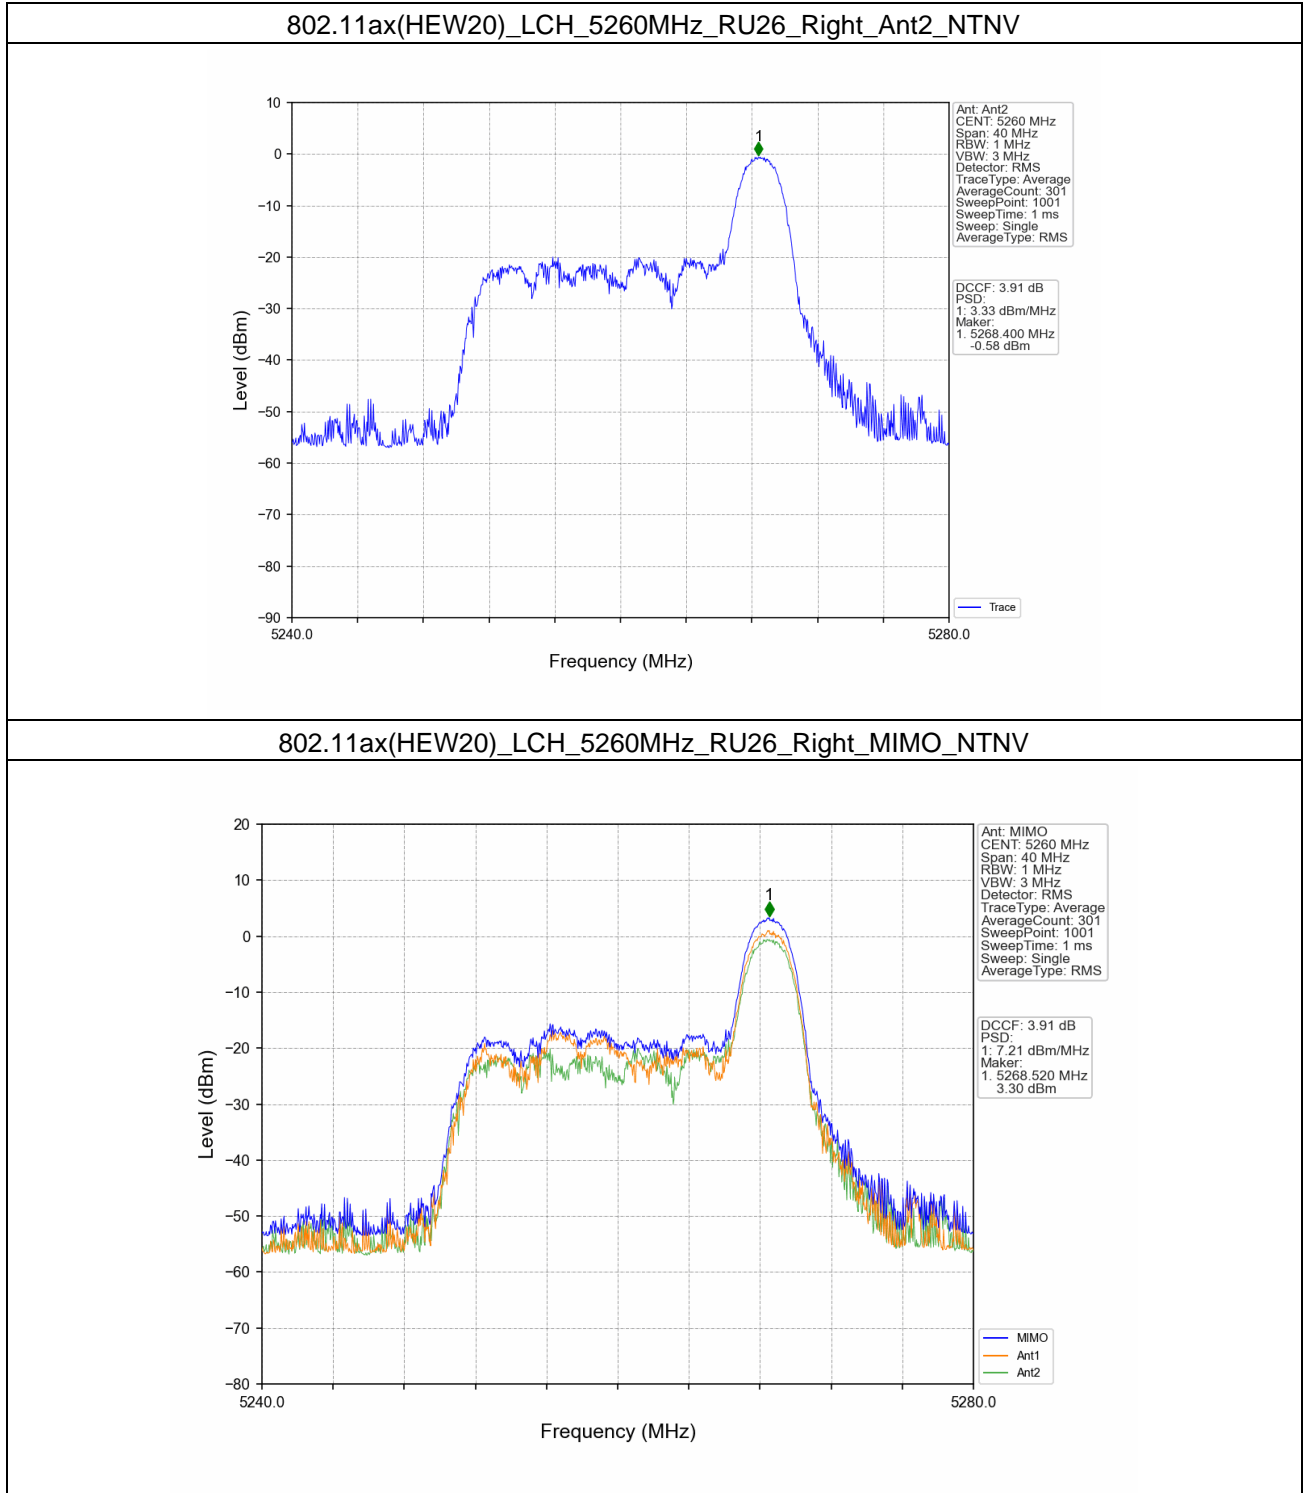

### 802.11ax(HEW20)\_HCH\_5240MHz\_RU26\_Mid\_Ant2\_NTNV

802.11ax(HEW20)\_HCH\_5240MHz\_RU242\_Left\_MIMO\_NTNV

802.11ax(HEW20)\_LCH\_5260MHz\_RU26\_Left\_Ant1\_NTNV

### 802.11ax(HEW20)\_LCH\_5260MHz\_RU26\_Left\_Ant2\_NTNV

### 802.11ax(HEW20)\_LCH\_5260MHz\_RU26\_Left\_MIMO\_NTNV

802.11ax(HEW20)\_LCH\_5260MHz\_RU242\_Left\_MIMO\_NTNV

802.11ax(HEW20)\_MCH\_5300MHz\_RU26\_Left\_Ant1\_NTNV

802.11ax(HEW20)\_MCH\_5300MHz\_RU242\_Left\_MIMO\_NTNV

802.11ax(HEW20)\_HCH\_5320MHz\_RU26\_Left\_Ant1\_NTNV

802.11ax(HEW20)\_HCH\_5320MHz\_RU242\_Left\_MIMO\_NTNV

802.11ax(HEW20)\_LCH\_5500MHz\_RU26\_Left\_Ant1\_NTNV

802.11ax(HEW20)\_LCH\_5500MHz\_RU26\_Left\_Ant2\_NTNV