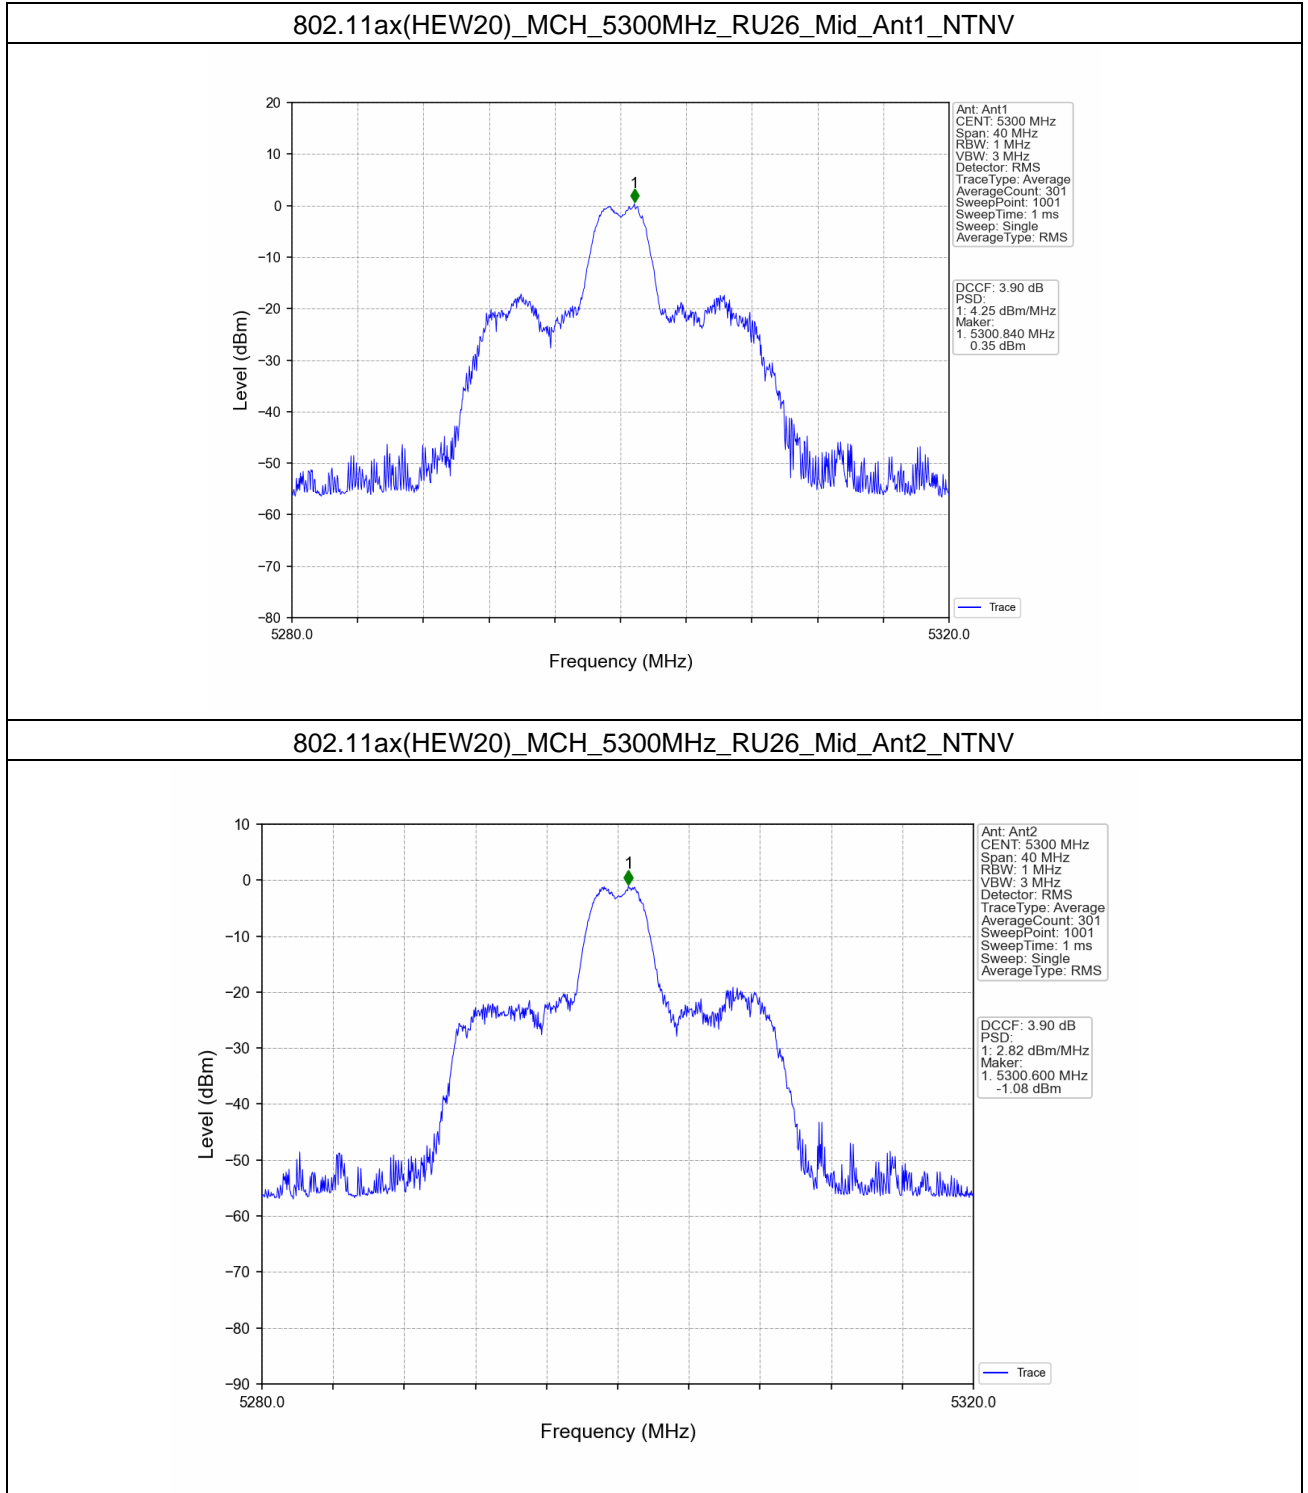

### 802.11ax(HEW20)\_LCH\_5260MHz\_RU26\_Left\_Ant2\_NTNV

### 802.11ax(HEW20)\_LCH\_5260MHz\_RU26\_Left\_MIMO\_NTNV

802.11ax(HEW20)\_LCH\_5260MHz\_RU242\_Left\_MIMO\_NTNV

802.11ax(HEW20)\_MCH\_5300MHz\_RU26\_Left\_Ant1\_NTNV

802.11ax(HEW20)\_MCH\_5300MHz\_RU242\_Left\_MIMO\_NTNV

802.11ax(HEW20)\_HCH\_5320MHz\_RU26\_Left\_Ant1\_NTNV

802.11ax(HEW20)\_HCH\_5320MHz\_RU242\_Left\_MIMO\_NTNV

802.11ax(HEW20)\_LCH\_5500MHz\_RU26\_Left\_Ant1\_NTNV

802.11ax(HEW20)\_LCH\_5500MHz\_RU26\_Left\_Ant2\_NTNV