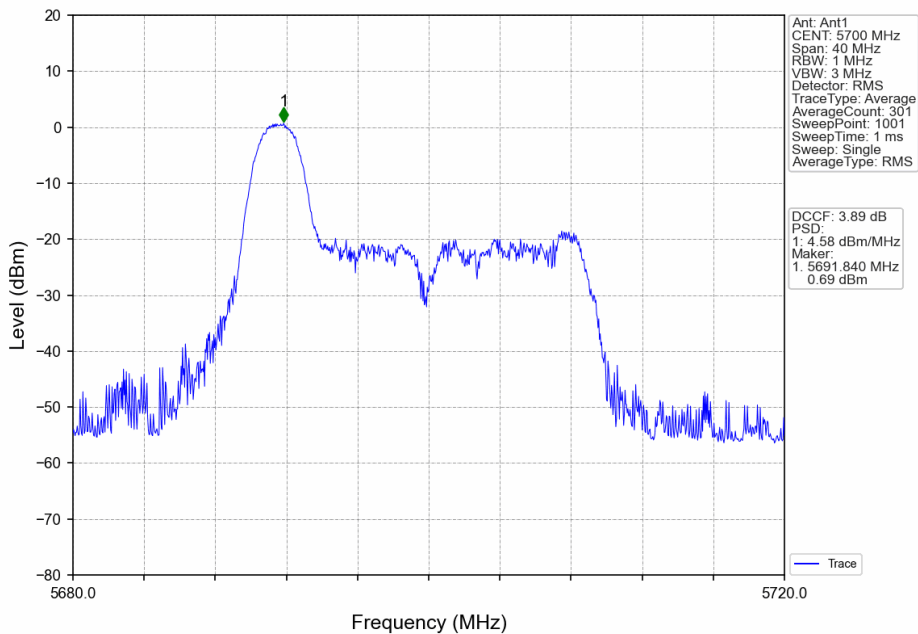

802.11ax(HEW20)\_LCH\_5500MHz\_RU26\_Left\_MIMO\_NTNV

802.11ax(HEW20)\_MCH\_5580MHz\_RU26\_Left\_Ant2\_NTNV

802.11ax(HEW20)\_MCH\_5580MHz\_RU26\_Left\_MIMO\_NTNV

802.11ax(HEW20)\_MCH\_5580MHz\_RU26\_Right\_Ant2\_NTNV

802.11ax(HEW20)\_MCH\_5580MHz\_RU26\_Right\_MIMO\_NTNV

802.11ax(HEW20)\_MCH\_5580MHz\_RU242\_Left\_MIMO\_NTNV

802.11ax(HEW20)\_HCH\_5700MHz\_RU26\_Left\_Ant1\_NTNV

### 802.11ax(HEW20)\_HCH\_5700MHz\_RU26\_Left\_Ant2\_NTNV

### 802.11ax(HEW20)\_HCH\_5700MHz\_RU26\_Left\_MIMO\_NTNV