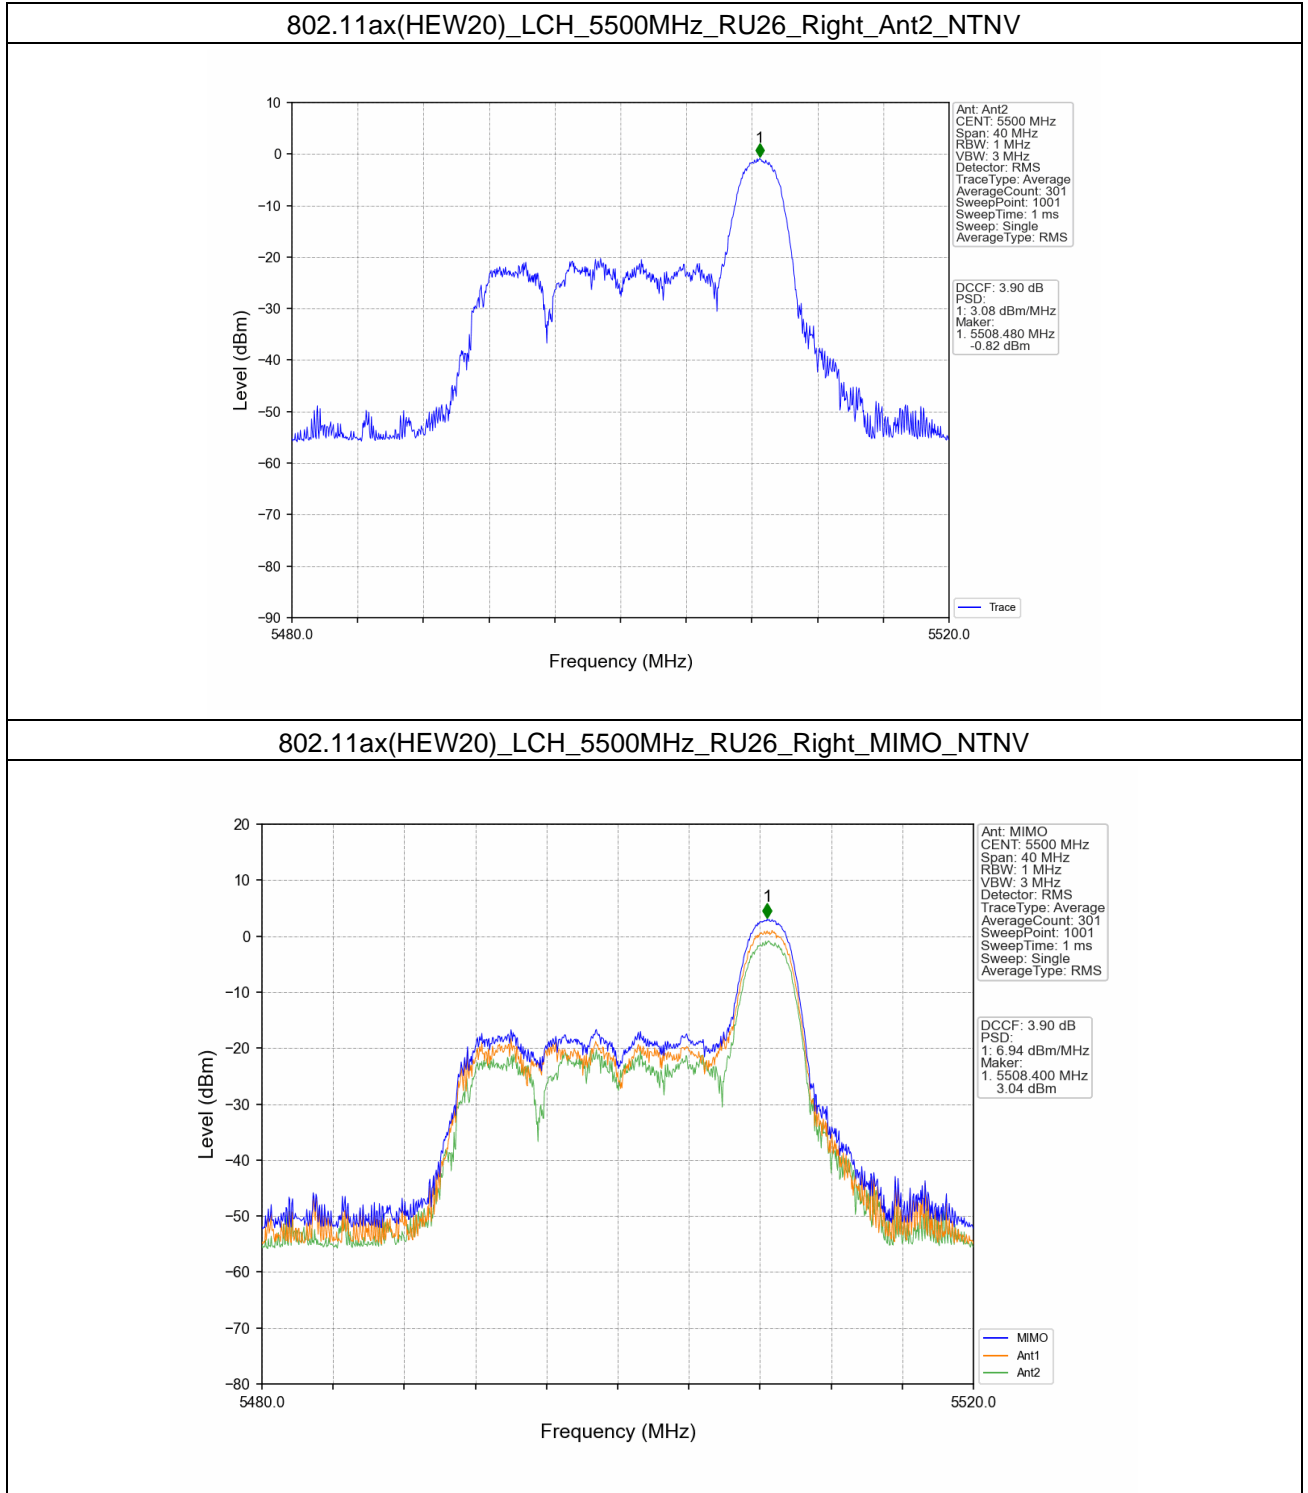

### 802.11ax(HEW20)\_LCH\_5260MHz\_RU26\_Left\_MIMO\_NTNV

802.11ax(HEW20)\_LCH\_5260MHz\_RU242\_Left\_MIMO\_NTNV

802.11ax(HEW20)\_MCH\_5300MHz\_RU26\_Left\_Ant1\_NTNV

802.11ax(HEW20)\_MCH\_5300MHz\_RU242\_Left\_MIMO\_NTNV

802.11ax(HEW20)\_HCH\_5320MHz\_RU26\_Left\_Ant1\_NTNV

802.11ax(HEW20)\_HCH\_5320MHz\_RU242\_Left\_MIMO\_NTNV

802.11ax(HEW20)\_LCH\_5500MHz\_RU26\_Left\_Ant1\_NTNV

802.11ax(HEW20)\_LCH\_5500MHz\_RU26\_Left\_Ant2\_NTNV

802.11ax(HEW20)\_LCH\_5500MHz\_RU26\_Left\_MIMO\_NTNV

802.11ax(HEW20)\_MCH\_5580MHz\_RU26\_Left\_Ant2\_NTNV

802.11ax(HEW20)\_MCH\_5580MHz\_RU26\_Left\_MIMO\_NTNV

802.11ax(HEW20)\_MCH\_5580MHz\_RU26\_Right\_Ant2\_NTNV

802.11ax(HEW20)\_MCH\_5580MHz\_RU26\_Right\_MIMO\_NTNV

802.11ax(HEW20)\_MCH\_5580MHz\_RU242\_Left\_MIMO\_NTNV

802.11ax(HEW20)\_HCH\_5700MHz\_RU26\_Left\_Ant1\_NTNV