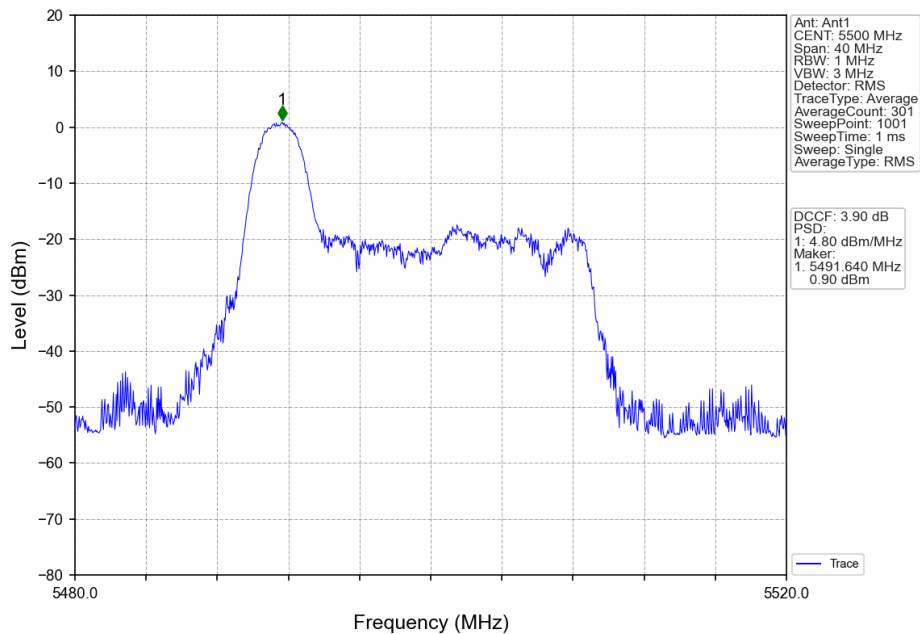

### 802.11ax(HEW20)\_LCH\_5260MHz\_RU26\_Left\_MIMO\_NTNV

802.11ax(HEW20)\_LCH\_5260MHz\_RU242\_Left\_MIMO\_NTNV

802.11ax(HEW20)\_MCH\_5300MHz\_RU26\_Left\_Ant1\_NTNV

802.11ax(HEW20)\_MCH\_5300MHz\_RU242\_Left\_MIMO\_NTNV

802.11ax(HEW20)\_HCH\_5320MHz\_RU26\_Left\_Ant1\_NTNV

802.11ax(HEW20)\_HCH\_5320MHz\_RU242\_Left\_MIMO\_NTNV

802.11ax(HEW20)\_LCH\_5500MHz\_RU26\_Left\_Ant1\_NTNV

802.11ax(HEW20)\_LCH\_5500MHz\_RU26\_Left\_Ant2\_NTNV

802.11ax(HEW20)\_LCH\_5500MHz\_RU26\_Left\_MIMO\_NTNV

802.11ax(HEW20)\_MCH\_5580MHz\_RU26\_Left\_Ant2\_NTNV

802.11ax(HEW20)\_MCH\_5580MHz\_RU26\_Left\_MIMO\_NTNV

802.11ax(HEW20)\_MCH\_5580MHz\_RU26\_Right\_Ant2\_NTNV

802.11ax(HEW20)\_MCH\_5580MHz\_RU26\_Right\_MIMO\_NTNV

802.11ax(HEW20)\_MCH\_5580MHz\_RU242\_Left\_MIMO\_NTNV

802.11ax(HEW20)\_HCH\_5700MHz\_RU26\_Left\_Ant1\_NTNV