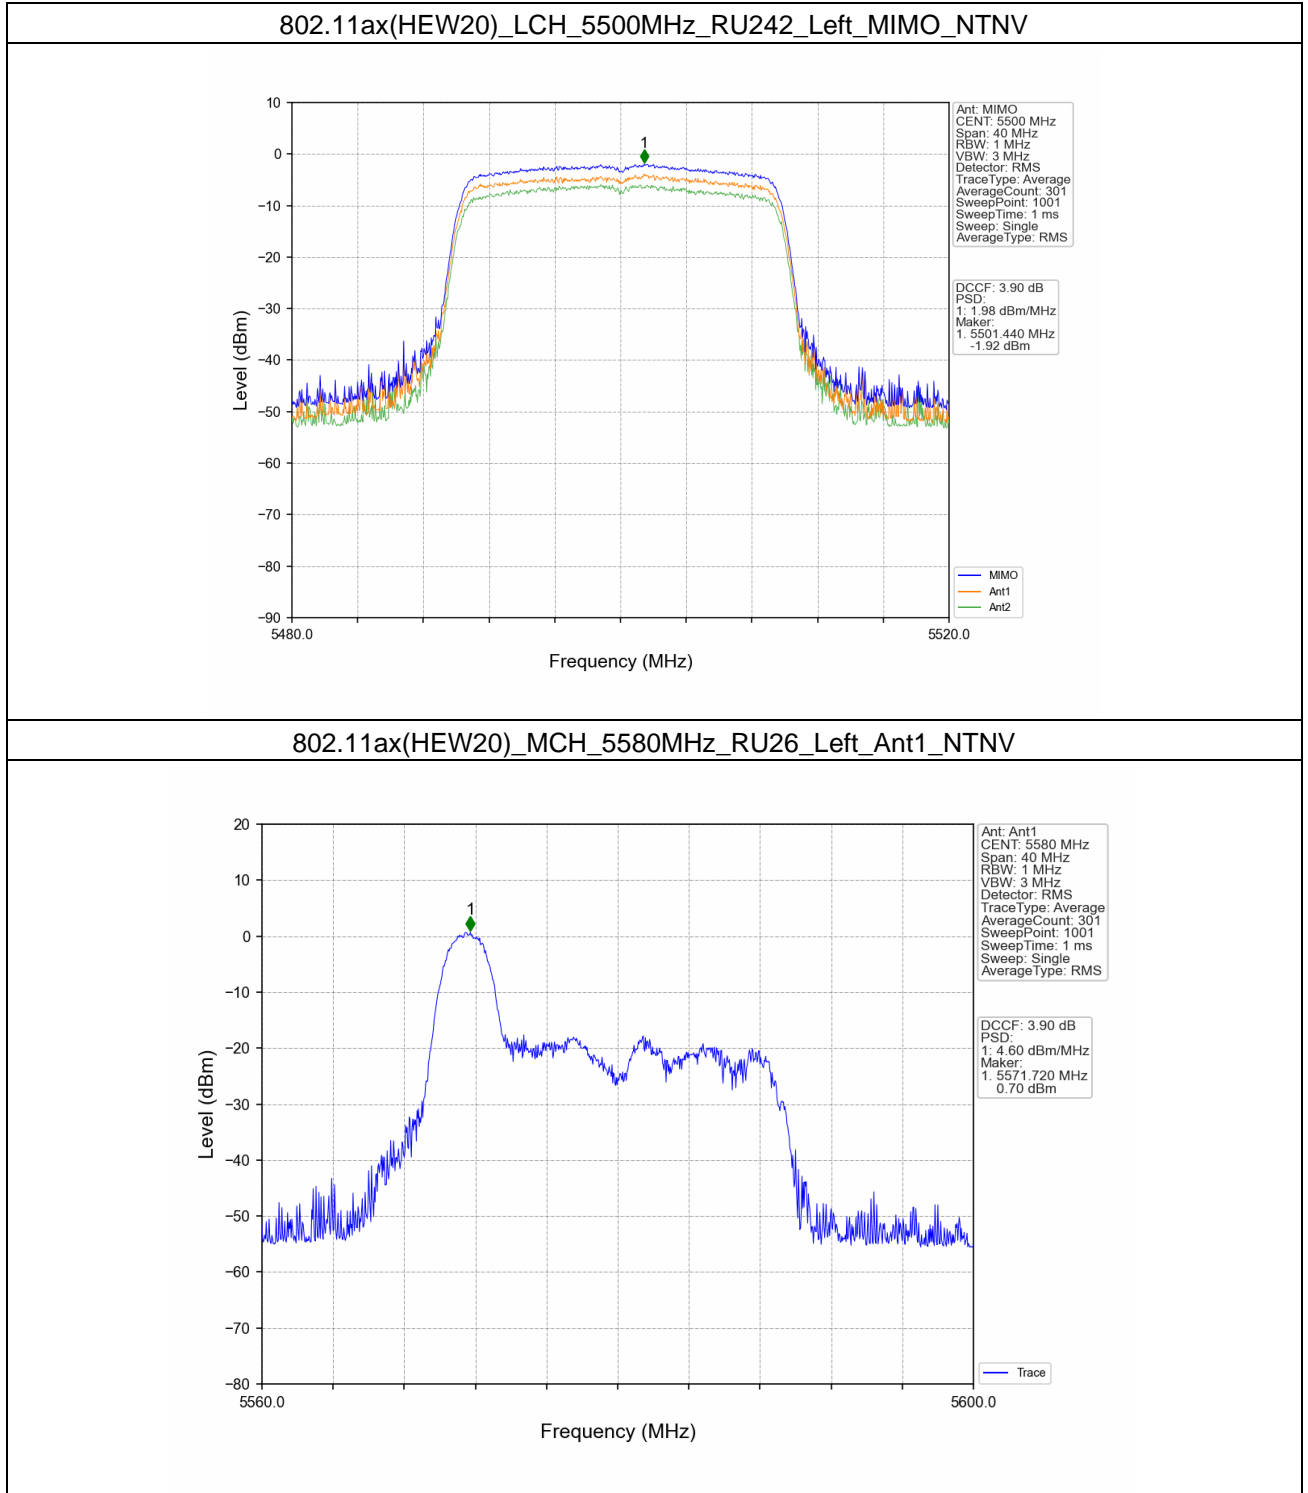

802.11ax(HEW20)\_HCH\_5320MHz\_RU26\_Left\_Ant1\_NTNV

802.11ax(HEW20)\_HCH\_5320MHz\_RU242\_Left\_MIMO\_NTNV

802.11ax(HEW20)\_LCH\_5500MHz\_RU26\_Left\_Ant1\_NTNV

802.11ax(HEW20)\_LCH\_5500MHz\_RU26\_Left\_Ant2\_NTNV

802.11ax(HEW20)\_LCH\_5500MHz\_RU26\_Left\_MIMO\_NTNV

802.11ax(HEW20)\_MCH\_5580MHz\_RU26\_Left\_Ant2\_NTNV

802.11ax(HEW20)\_MCH\_5580MHz\_RU26\_Left\_MIMO\_NTNV

802.11ax(HEW20)\_MCH\_5580MHz\_RU26\_Right\_Ant2\_NTNV

802.11ax(HEW20)\_MCH\_5580MHz\_RU26\_Right\_MIMO\_NTNV

802.11ax(HEW20)\_MCH\_5580MHz\_RU242\_Left\_MIMO\_NTNV

802.11ax(HEW20)\_HCH\_5700MHz\_RU26\_Left\_Ant1\_NTNV

### 802.11ax(HEW20)\_HCH\_5700MHz\_RU26\_Left\_Ant2\_NTNV