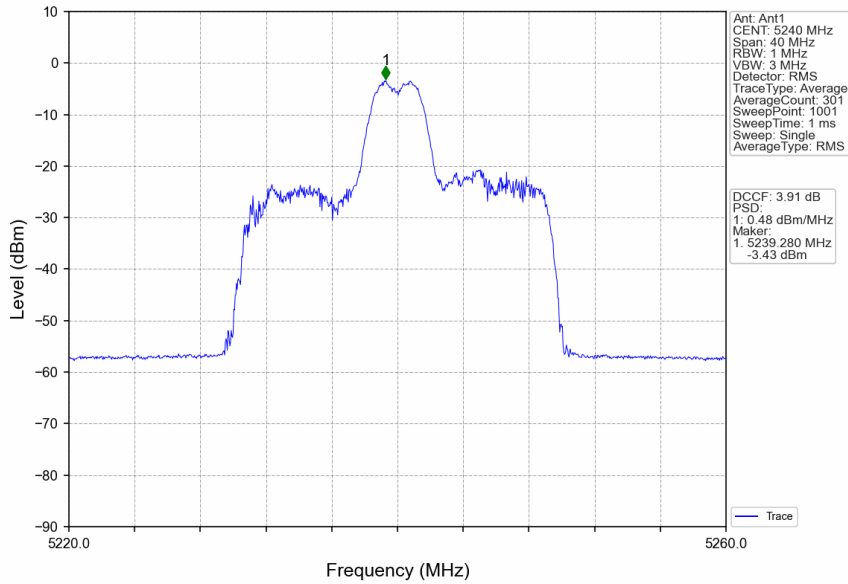

802.11ax(HEW20)_HCH_5240MHz_RU26_Mid_Ant1_NTNV