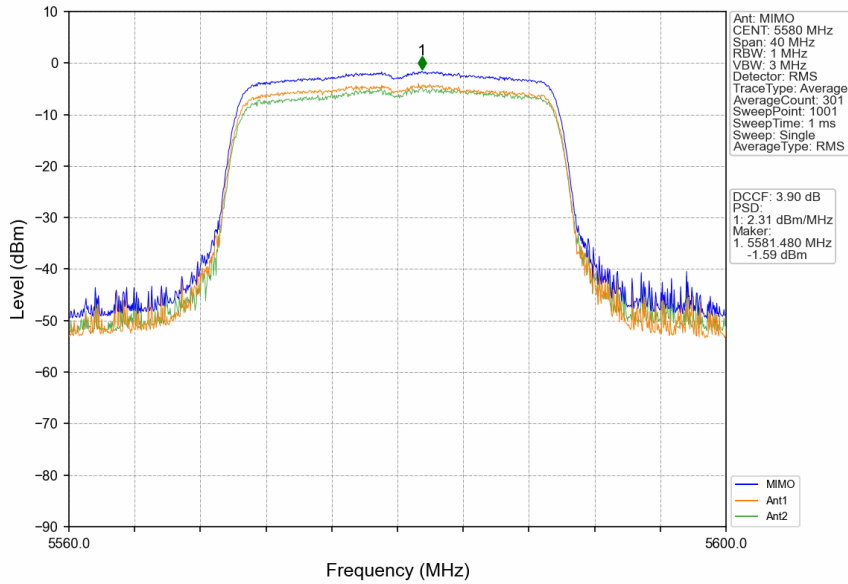

802.11ax(HEW20)\_HCH\_5320MHz\_RU26\_Left\_Ant1\_NTNV

802.11ax(HEW20)\_HCH\_5320MHz\_RU242\_Left\_MIMO\_NTNV

802.11ax(HEW20)\_LCH\_5500MHz\_RU26\_Left\_Ant1\_NTNV

802.11ax(HEW20)\_LCH\_5500MHz\_RU26\_Left\_Ant2\_NTNV

802.11ax(HEW20)\_LCH\_5500MHz\_RU26\_Left\_MIMO\_NTNV

802.11ax(HEW20)\_MCH\_5580MHz\_RU26\_Left\_Ant2\_NTNV

802.11ax(HEW20)\_MCH\_5580MHz\_RU26\_Left\_MIMO\_NTNV

802.11ax(HEW20)\_MCH\_5580MHz\_RU26\_Right\_Ant2\_NTNV

802.11ax(HEW20)\_MCH\_5580MHz\_RU26\_Right\_MIMO\_NTNV

802.11ax(HEW20)\_MCH\_5580MHz\_RU242\_Left\_MIMO\_NTNV

802.11ax(HEW20)\_HCH\_5700MHz\_RU26\_Left\_Ant1\_NTNV