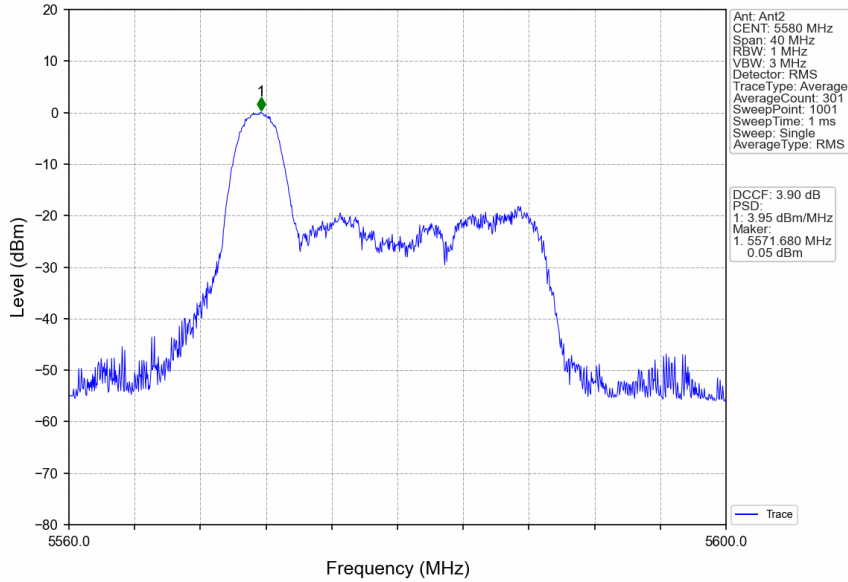

802.11ax(HEW20)\_HCH\_5320MHz\_RU26\_Left\_Ant1\_NTNV

802.11ax(HEW20)\_HCH\_5320MHz\_RU242\_Left\_MIMO\_NTNV

802.11ax(HEW20)\_LCH\_5500MHz\_RU26\_Left\_Ant1\_NTNV

802.11ax(HEW20)\_LCH\_5500MHz\_RU26\_Left\_Ant2\_NTNV

802.11ax(HEW20)\_LCH\_5500MHz\_RU26\_Left\_MIMO\_NTNV

802.11ax(HEW20)\_MCH\_5580MHz\_RU26\_Left\_Ant2\_NTNV

802.11ax(HEW20)\_MCH\_5580MHz\_RU26\_Left\_MIMO\_NTNV

802.11ax(HEW20)\_MCH\_5580MHz\_RU26\_Right\_Ant2\_NTNV

802.11ax(HEW20)\_MCH\_5580MHz\_RU26\_Right\_MIMO\_NTNV

802.11ax(HEW20)\_MCH\_5580MHz\_RU242\_Left\_MIMO\_NTNV

802.11ax(HEW20)\_HCH\_5700MHz\_RU26\_Left\_Ant1\_NTNV