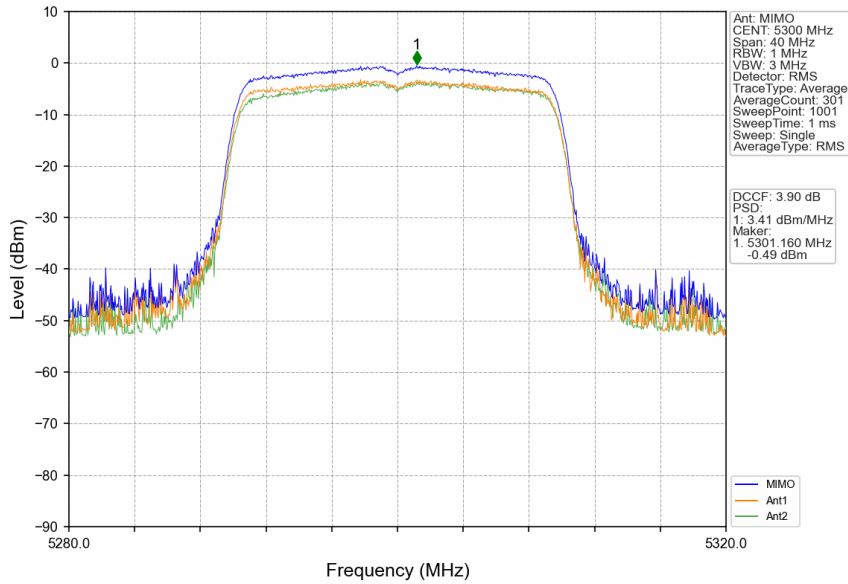

### 802.11ax(HEW20)\_LCH\_5260MHz\_RU26\_Left\_Ant2\_NTNV

### 802.11ax(HEW20)\_LCH\_5260MHz\_RU26\_Left\_MIMO\_NTNV

802.11ax(HEW20)\_LCH\_5260MHz\_RU242\_Left\_MIMO\_NTNV

802.11ax(HEW20)\_MCH\_5300MHz\_RU26\_Left\_Ant1\_NTNV

802.11ax(HEW20)\_MCH\_5300MHz\_RU242\_Left\_MIMO\_NTNV

802.11ax(HEW20)\_HCH\_5320MHz\_RU26\_Left\_Ant1\_NTNV

802.11ax(HEW20)\_HCH\_5320MHz\_RU242\_Left\_MIMO\_NTNV

802.11ax(HEW20)\_LCH\_5500MHz\_RU26\_Left\_Ant1\_NTNV

802.11ax(HEW20)\_LCH\_5500MHz\_RU26\_Left\_Ant2\_NTNV

802.11ax(HEW20)\_LCH\_5500MHz\_RU26\_Left\_MIMO\_NTNV

802.11ax(HEW20)\_MCH\_5580MHz\_RU26\_Left\_Ant2\_NTNV

802.11ax(HEW20)\_MCH\_5580MHz\_RU26\_Left\_MIMO\_NTNV

802.11ax(HEW20)\_MCH\_5580MHz\_RU26\_Right\_Ant2\_NTNV