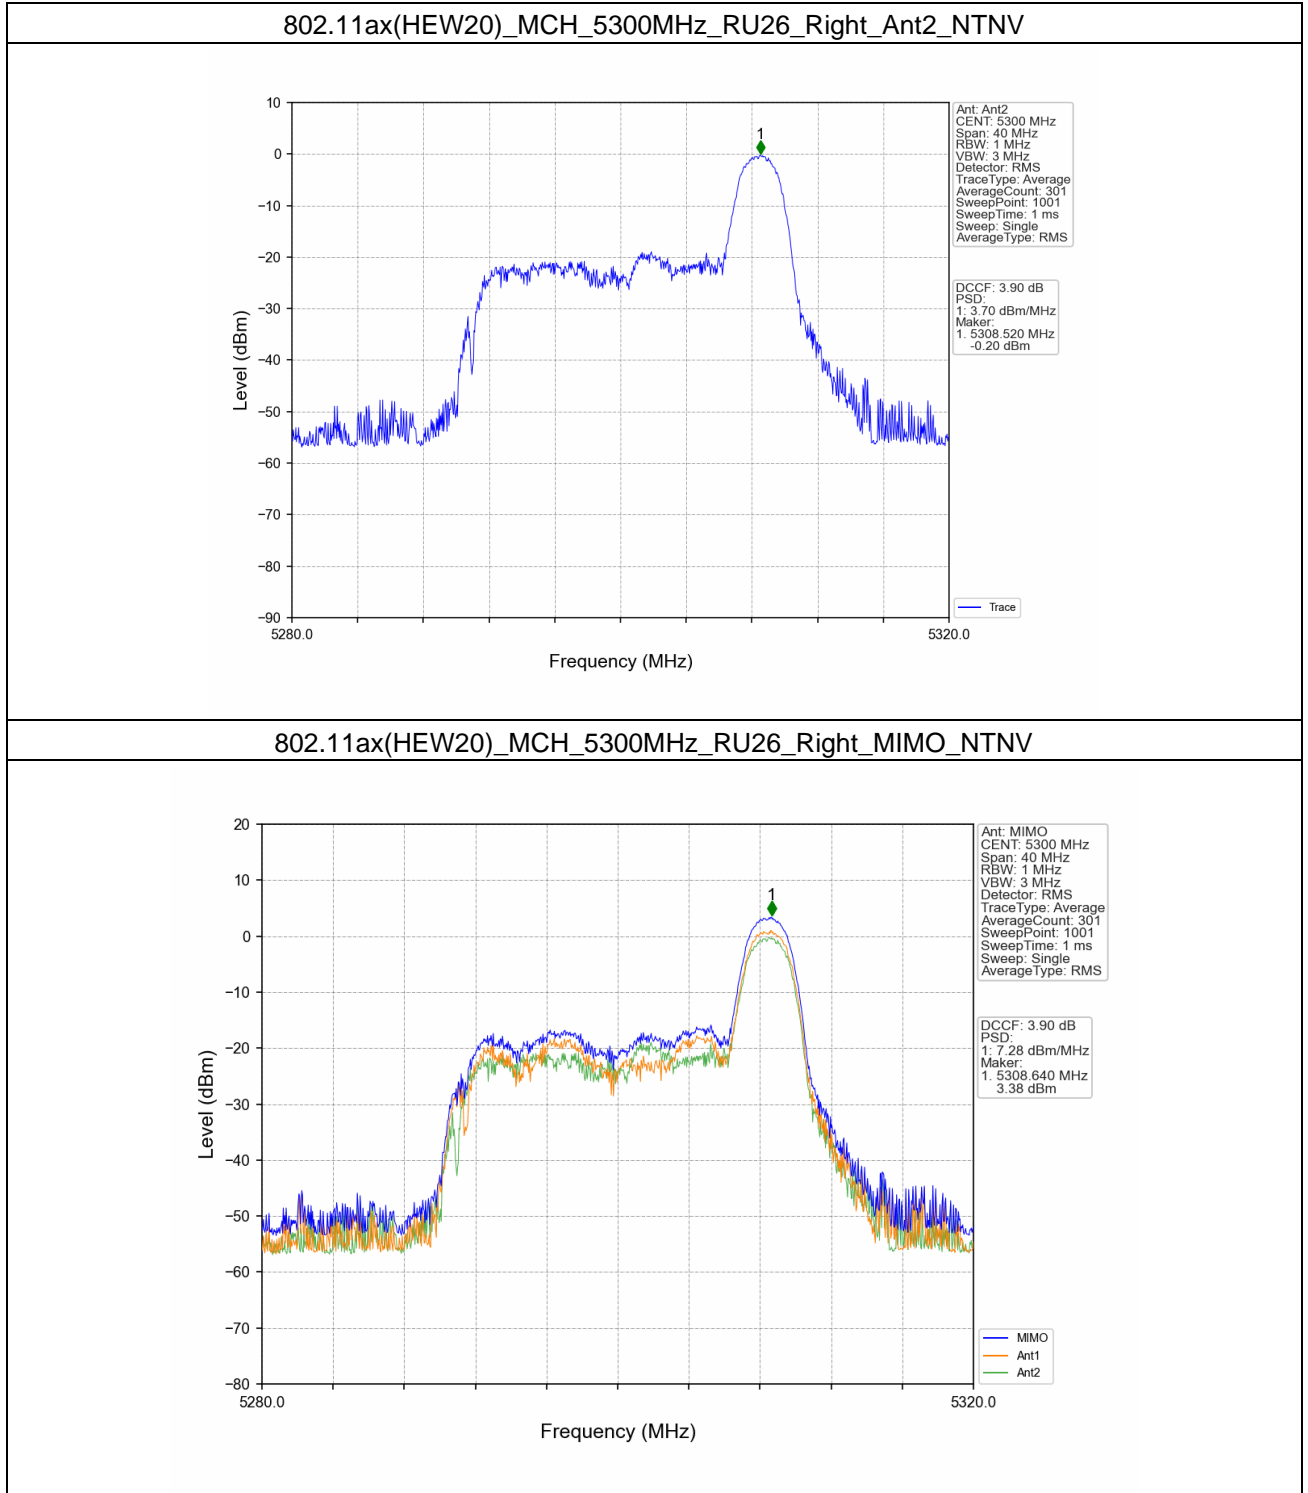

### 802.11ax(HEW20)\_LCH\_5260MHz\_RU26\_Left\_Ant2\_NTNV

### 802.11ax(HEW20)\_LCH\_5260MHz\_RU26\_Left\_MIMO\_NTNV

802.11ax(HEW20)\_LCH\_5260MHz\_RU242\_Left\_MIMO\_NTNV

802.11ax(HEW20)\_MCH\_5300MHz\_RU26\_Left\_Ant1\_NTNV

802.11ax(HEW20)\_MCH\_5300MHz\_RU242\_Left\_MIMO\_NTNV

802.11ax(HEW20)\_HCH\_5320MHz\_RU26\_Left\_Ant1\_NTNV

802.11ax(HEW20)\_HCH\_5320MHz\_RU242\_Left\_MIMO\_NTNV

802.11ax(HEW20)\_LCH\_5500MHz\_RU26\_Left\_Ant1\_NTNV

802.11ax(HEW20)\_LCH\_5500MHz\_RU26\_Left\_Ant2\_NTNV

802.11ax(HEW20)\_LCH\_5500MHz\_RU26\_Left\_MIMO\_NTNV

802.11ax(HEW20)\_MCH\_5580MHz\_RU26\_Left\_Ant2\_NTNV

802.11ax(HEW20)\_MCH\_5580MHz\_RU26\_Left\_MIMO\_NTNV

802.11ax(HEW20)\_MCH\_5580MHz\_RU26\_Right\_Ant2\_NTNV