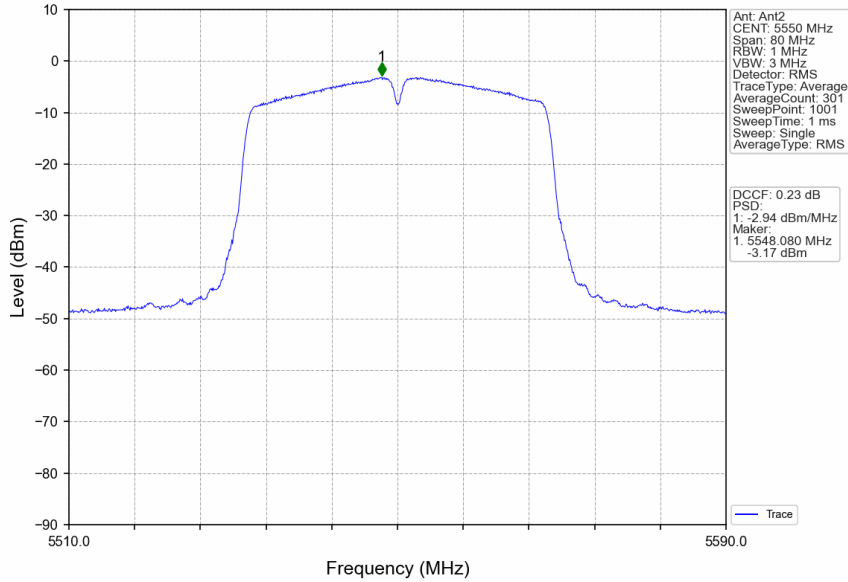

802.11ac(VHT40)\_LCH\_5270MHz\_Ant1\_NTNV

802.11ac(VHT40)\_LCH\_5270MHz\_Ant2\_NTNV

802.11ac(VHT40)\_LCH\_5510MHz\_Ant1\_NTNV

802.11ac(VHT40)\_LCH\_5510MHz\_Ant2\_NTNV

802.11ac(VHT40)\_MCH\_5550MHz\_Ant2\_NTNV

802.11ac(VHT40)\_MCH\_5550MHz\_MIMO\_NTNV

802.11ac(VHT40)\_HCH\_5670MHz\_Ant1\_NTNV

802.11ac(VHT40)\_HCH\_5670MHz\_Ant2\_NTNV

802.11ax(HEW20)\_LCH\_5180MHz\_RU26\_Left\_Ant2\_NTNV

802.11ax(HEW20)\_LCH\_5180MHz\_RU26\_Left\_MIMO\_NTNV