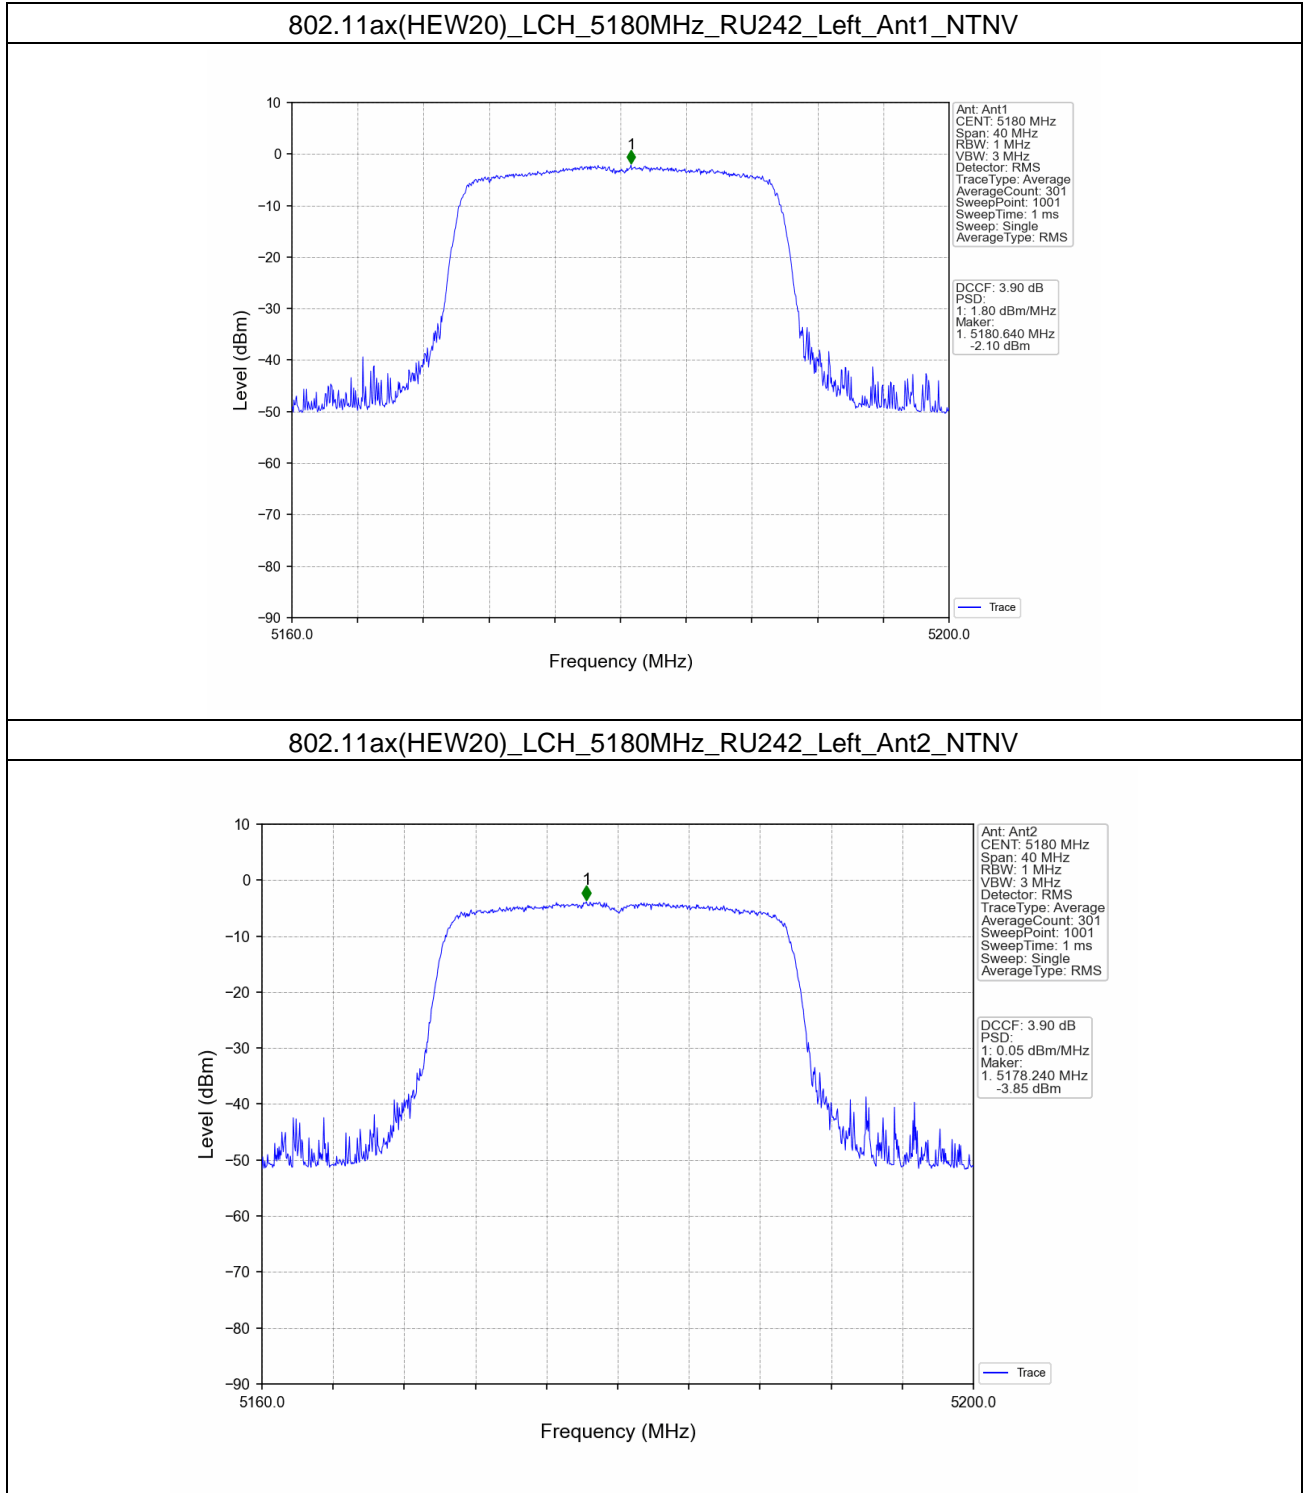

802.11ac(VHT40)\_MCH\_5550MHz\_MIMO\_NTNV

802.11ac(VHT40)\_HCH\_5670MHz\_Ant1\_NTNV

802.11ac(VHT40)\_HCH\_5670MHz\_Ant2\_NTNV

802.11ax(HEW20)\_LCH\_5180MHz\_RU26\_Left\_Ant2\_NTNV

802.11ax(HEW20)\_LCH\_5180MHz\_RU26\_Left\_MIMO\_NTNV

802.11ax(HEW20)\_MCH\_5200MHz\_RU26\_Mid\_Ant1\_NTNV

802.11ax(HEW20)\_MCH\_5200MHz\_RU26\_Mid\_Ant2\_NTNV