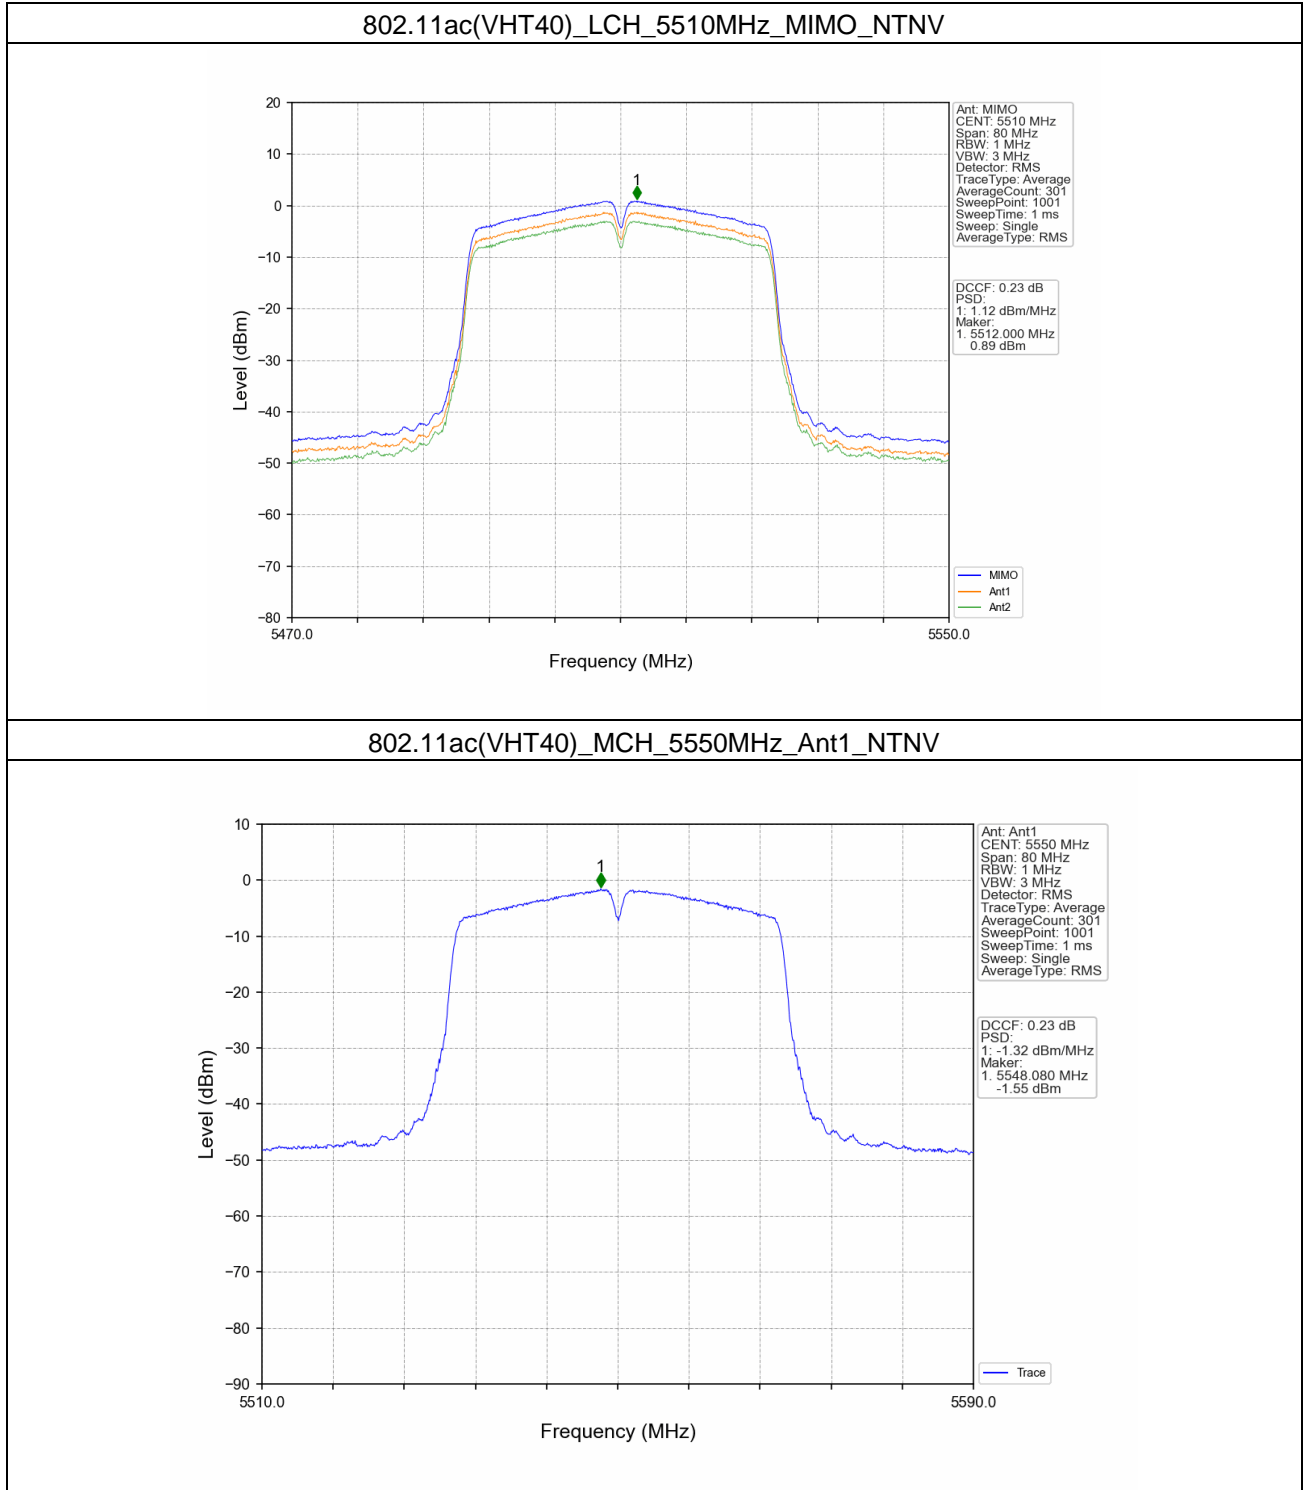

802.11ac(VHT40)\_LCH\_5270MHz\_Ant1\_NTNV

802.11ac(VHT40)\_LCH\_5270MHz\_Ant2\_NTNV

802.11ac(VHT40)\_LCH\_5510MHz\_Ant1\_NTNV

802.11ac(VHT40)\_LCH\_5510MHz\_Ant2\_NTNV

802.11ac(VHT40)\_MCH\_5550MHz\_Ant2\_NTNV

802.11ac(VHT40)\_MCH\_5550MHz\_MIMO\_NTNV

802.11ac(VHT40)\_HCH\_5670MHz\_Ant1\_NTNV

802.11ac(VHT40)\_HCH\_5670MHz\_Ant2\_NTNV

802.11ax(HEW20)\_LCH\_5180MHz\_RU26\_Left\_Ant2\_NTNV

802.11ax(HEW20)\_LCH\_5180MHz\_RU26\_Left\_MIMO\_NTNV