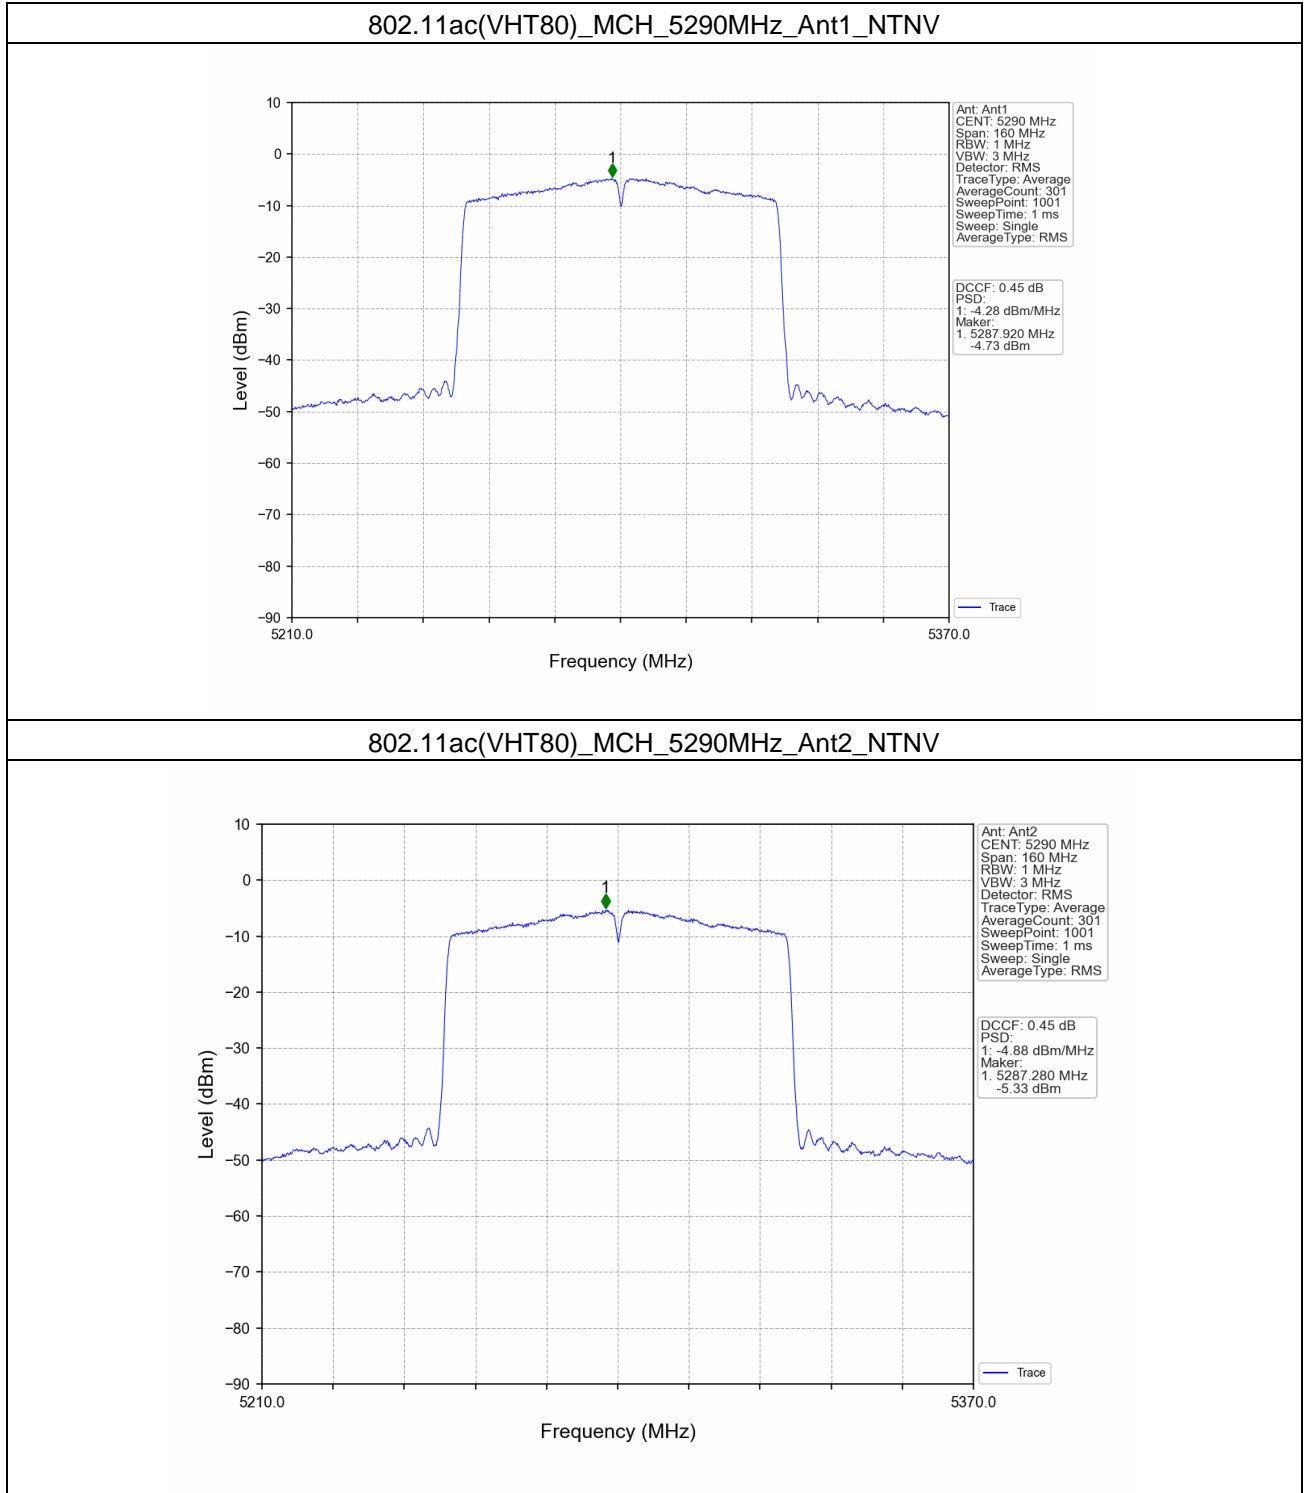

802.11ac(VHT40)\_MCH\_5550MHz\_MIMO\_NTNV

802.11ac(VHT40)\_HCH\_5670MHz\_Ant1\_NTNV

802.11ac(VHT40)\_HCH\_5670MHz\_Ant2\_NTNV

802.11ax(HEW20)\_LCH\_5180MHz\_RU26\_Left\_Ant2\_NTNV

802.11ax(HEW20)\_LCH\_5180MHz\_RU26\_Left\_MIMO\_NTNV

802.11ax(HEW20)\_MCH\_5200MHz\_RU26\_Mid\_Ant1\_NTNV

802.11ax(HEW20)\_MCH\_5200MHz\_RU26\_Mid\_Ant2\_NTNV