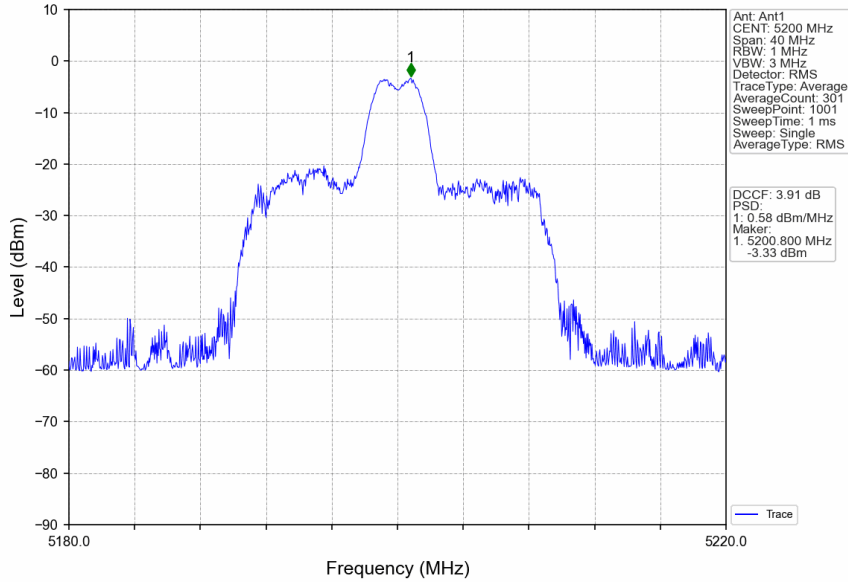

802.11ac(VHT40)\_MCH\_5550MHz\_MIMO\_NTNV

802.11ac(VHT40)\_HCH\_5670MHz\_Ant1\_NTNV

802.11ac(VHT40)\_HCH\_5670MHz\_Ant2\_NTNV

802.11ax(HEW20)\_LCH\_5180MHz\_RU26\_Left\_Ant2\_NTNV

802.11ax(HEW20)\_LCH\_5180MHz\_RU26\_Left\_MIMO\_NTNV

802.11ax(HEW20)\_MCH\_5200MHz\_RU26\_Mid\_Ant1\_NTNV

802.11ax(HEW20)\_MCH\_5200MHz\_RU26\_Mid\_Ant2\_NTNV