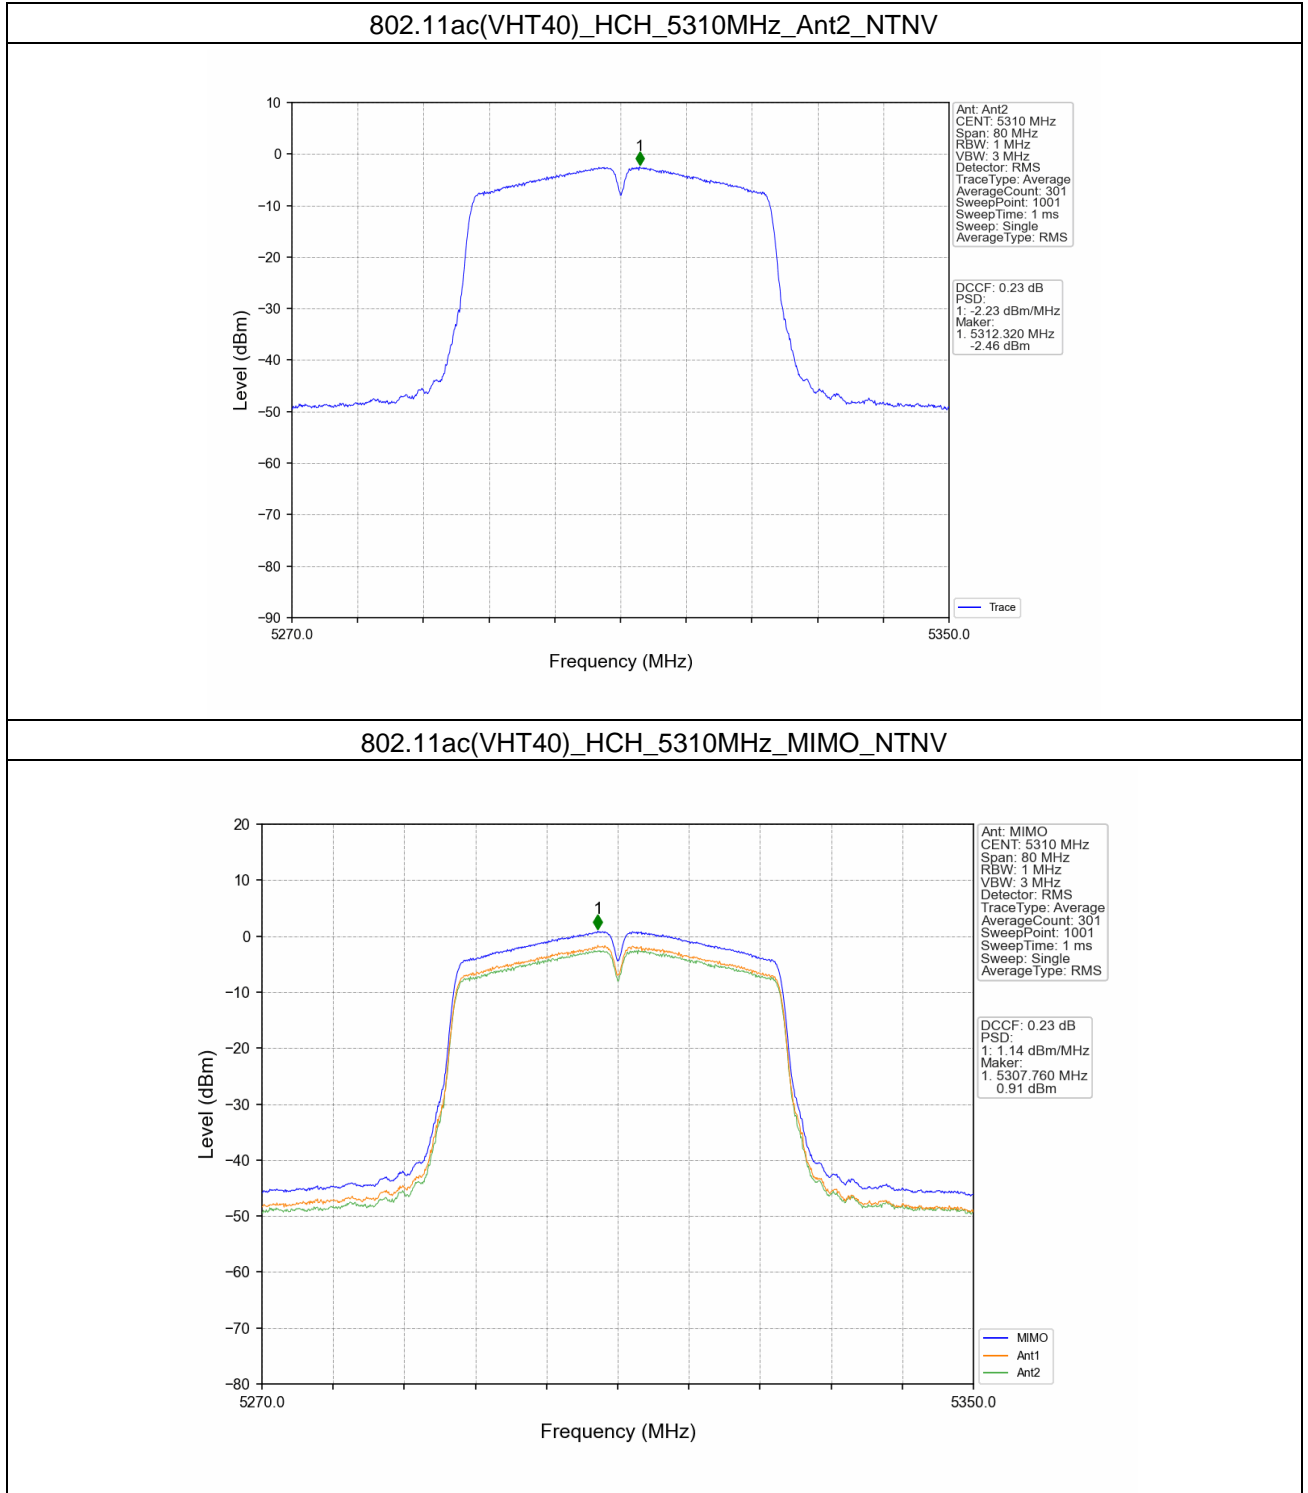

802.11ac(VHT40)\_LCH\_5270MHz\_Ant1\_NTNV

802.11ac(VHT40)\_LCH\_5270MHz\_Ant2\_NTNV

802.11ac(VHT40)\_LCH\_5510MHz\_Ant1\_NTNV

802.11ac(VHT40)\_LCH\_5510MHz\_Ant2\_NTNV

802.11ac(VHT40)\_MCH\_5550MHz\_Ant2\_NTNV

802.11ac(VHT40)\_MCH\_5550MHz\_MIMO\_NTNV

802.11ac(VHT40)\_HCH\_5670MHz\_Ant1\_NTNV

802.11ac(VHT40)\_HCH\_5670MHz\_Ant2\_NTNV

802.11ax(HEW20)\_LCH\_5180MHz\_RU26\_Left\_Ant2\_NTNV

802.11ax(HEW20)\_LCH\_5180MHz\_RU26\_Left\_MIMO\_NTNV