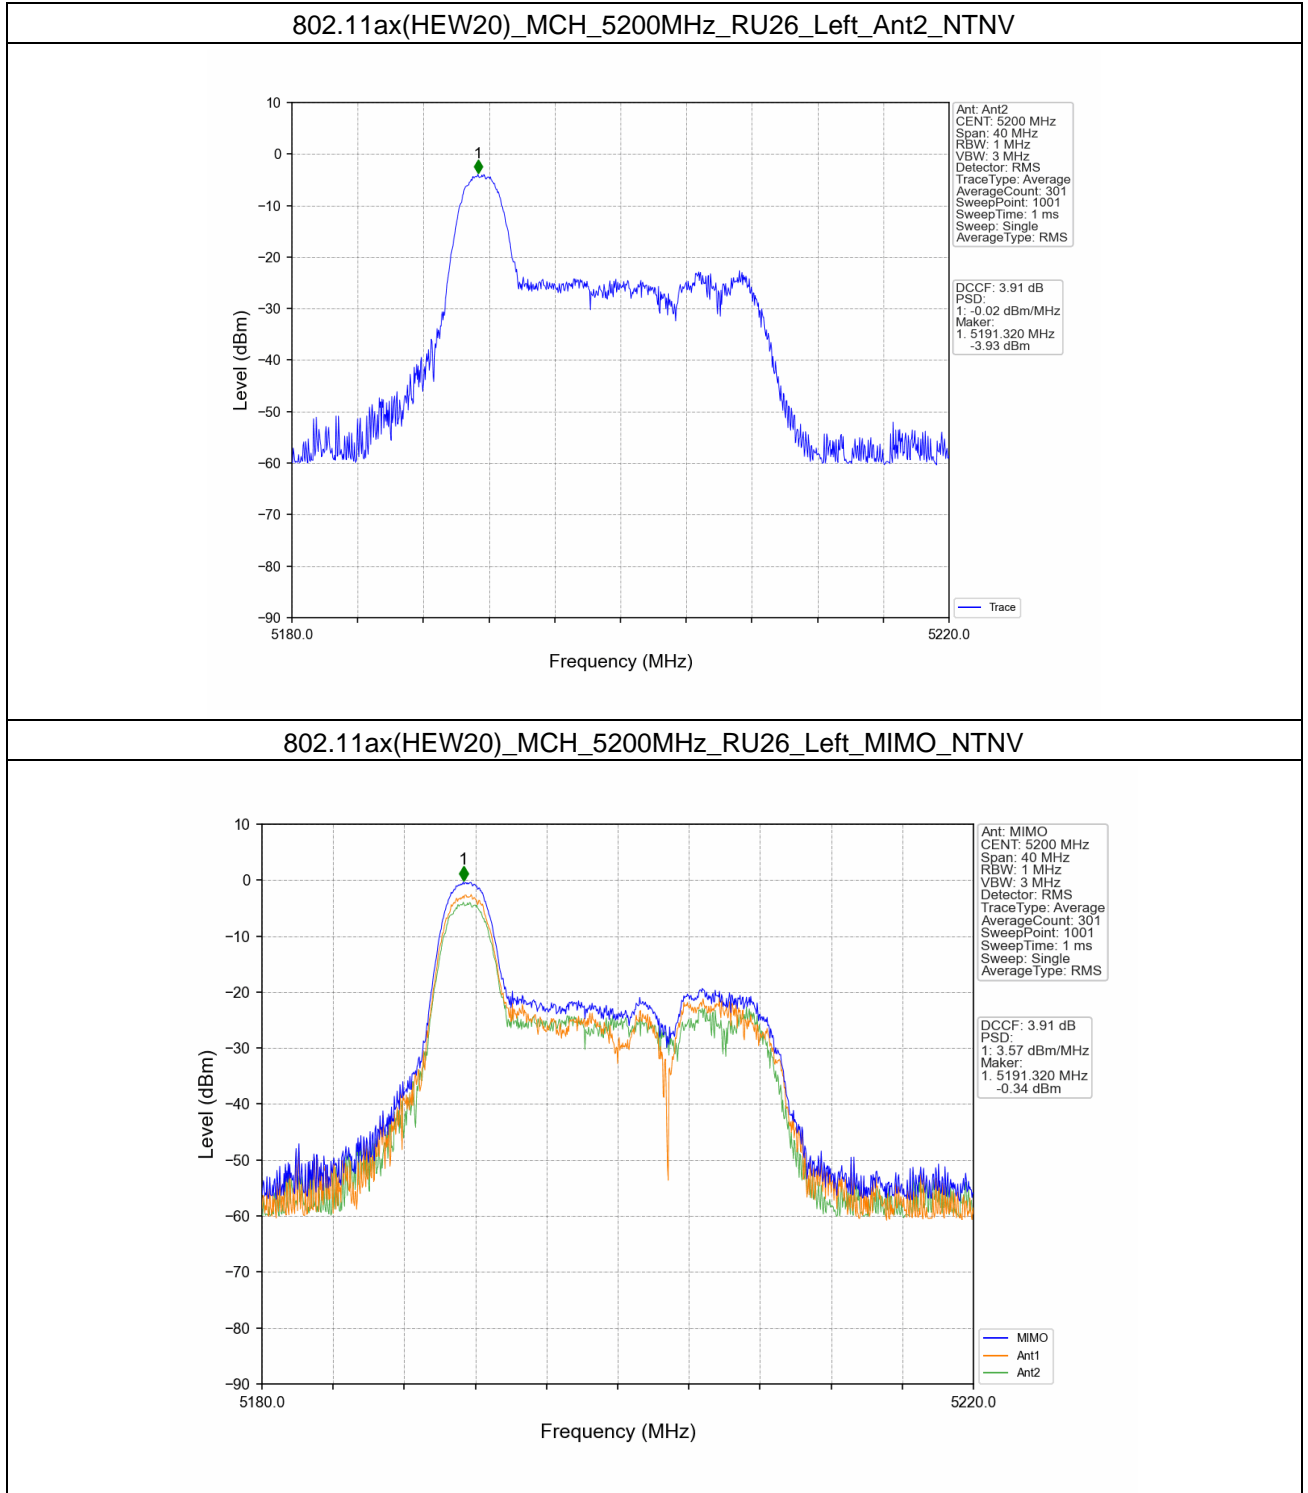

802.11ac(VHT40)\_MCH\_5550MHz\_MIMO\_NTNV

802.11ac(VHT40)\_HCH\_5670MHz\_Ant1\_NTNV

802.11ac(VHT40)\_HCH\_5670MHz\_Ant2\_NTNV

802.11ax(HEW20)\_LCH\_5180MHz\_RU26\_Left\_Ant2\_NTNV

802.11ax(HEW20)\_LCH\_5180MHz\_RU26\_Left\_MIMO\_NTNV

802.11ax(HEW20)\_MCH\_5200MHz\_RU26\_Mid\_Ant1\_NTNV

802.11ax(HEW20)\_MCH\_5200MHz\_RU26\_Mid\_Ant2\_NTNV