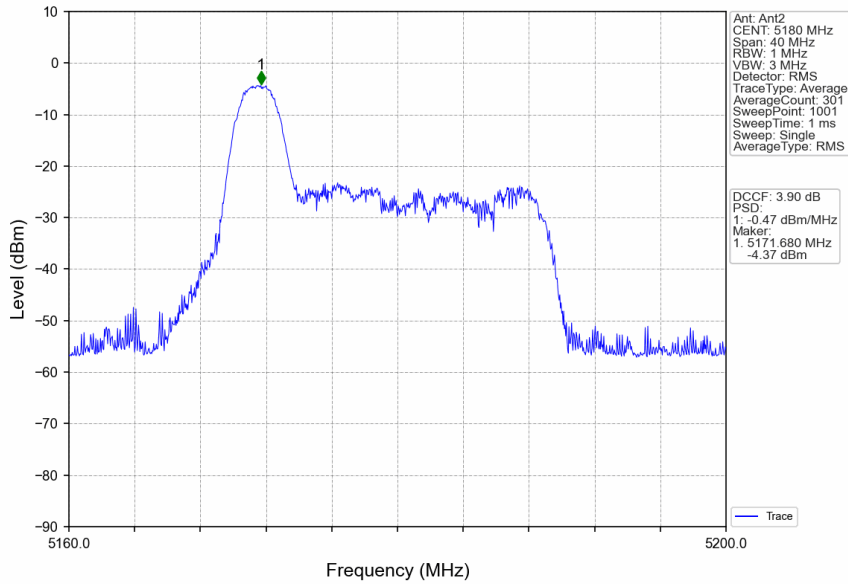

802.11ac(VHT40)\_MCH\_5550MHz\_MIMO\_NTNV

802.11ac(VHT40)\_HCH\_5670MHz\_Ant1\_NTNV

802.11ac(VHT40)\_HCH\_5670MHz\_Ant2\_NTNV

802.11ax(HEW20)\_LCH\_5180MHz\_RU26\_Left\_Ant2\_NTNV

802.11ax(HEW20)\_LCH\_5180MHz\_RU26\_Left\_MIMO\_NTNV

802.11ax(HEW20)\_MCH\_5200MHz\_RU26\_Mid\_Ant1\_NTNV

802.11ax(HEW20)\_MCH\_5200MHz\_RU26\_Mid\_Ant2\_NTNV