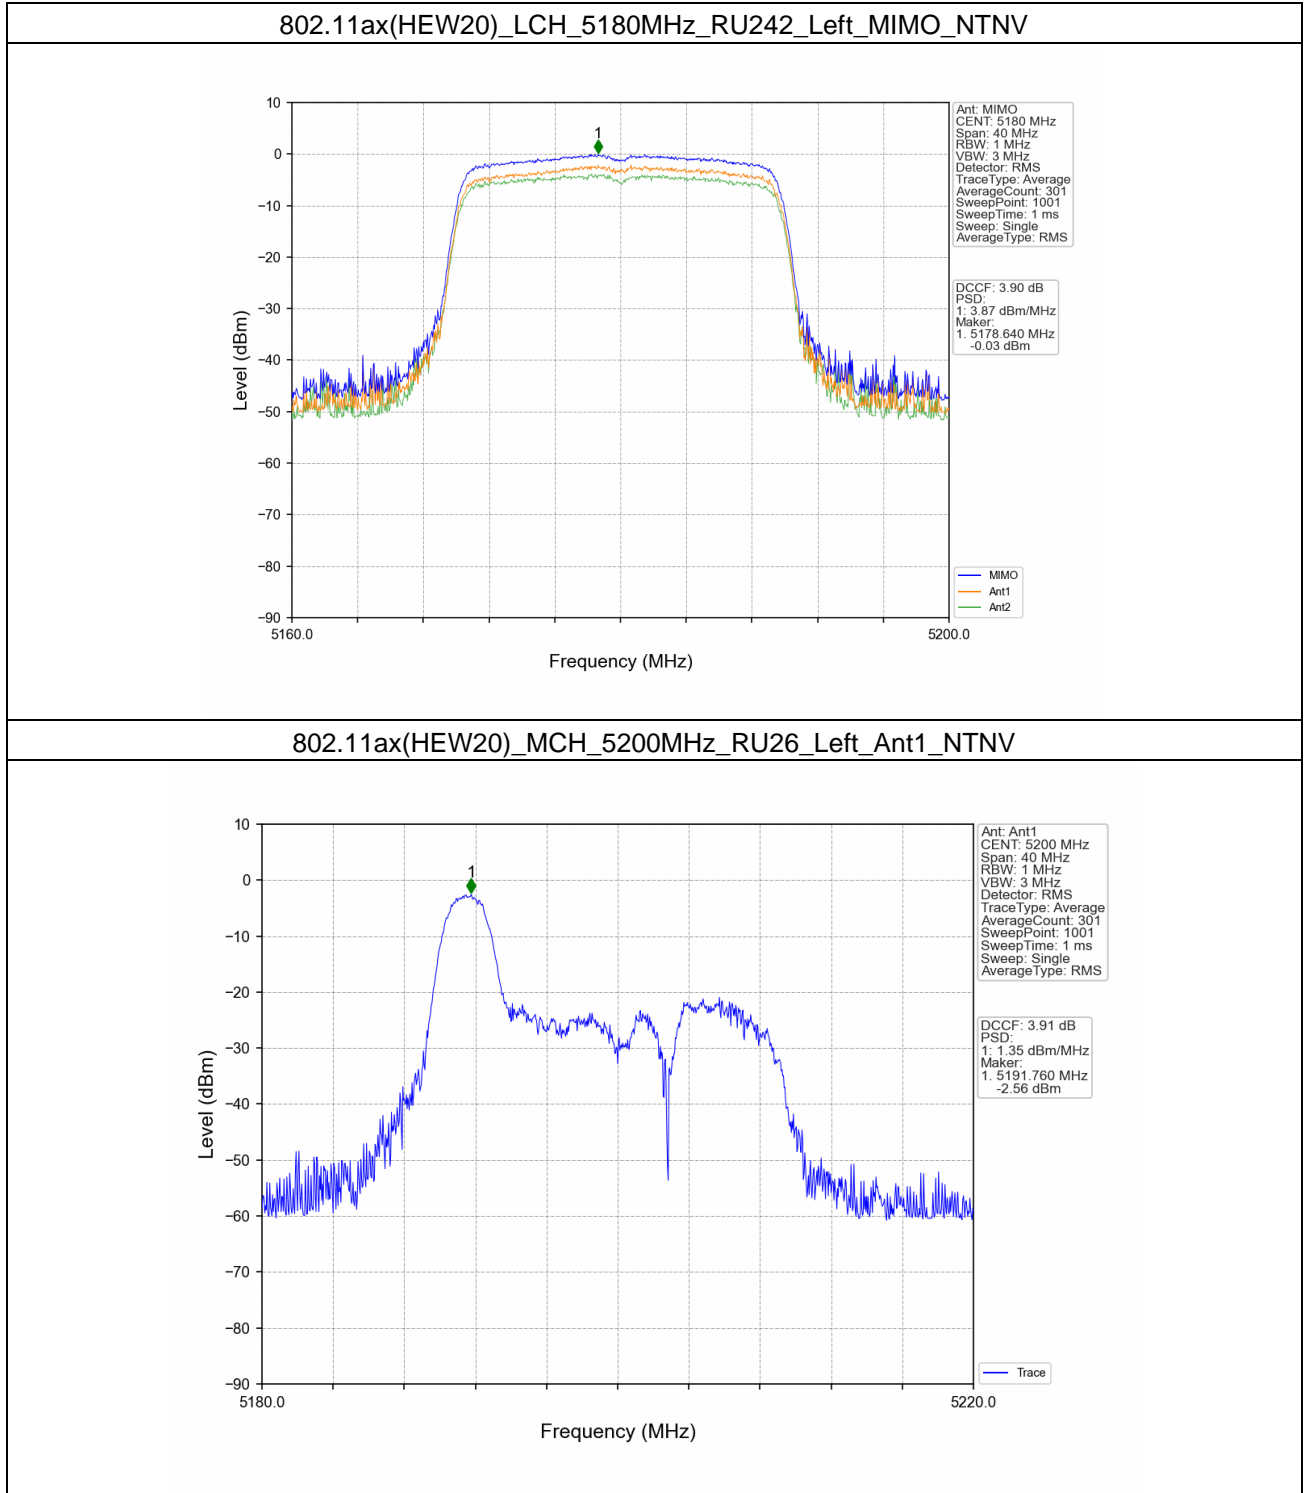

802.11ac(VHT40)\_MCH\_5550MHz\_MIMO\_NTNV

802.11ac(VHT40)\_HCH\_5670MHz\_Ant1\_NTNV

802.11ac(VHT40)\_HCH\_5670MHz\_Ant2\_NTNV

802.11ax(HEW20)\_LCH\_5180MHz\_RU26\_Left\_Ant2\_NTNV

802.11ax(HEW20)\_LCH\_5180MHz\_RU26\_Left\_MIMO\_NTNV

802.11ax(HEW20)\_MCH\_5200MHz\_RU26\_Mid\_Ant1\_NTNV

802.11ax(HEW20)\_MCH\_5200MHz\_RU26\_Mid\_Ant2\_NTNV