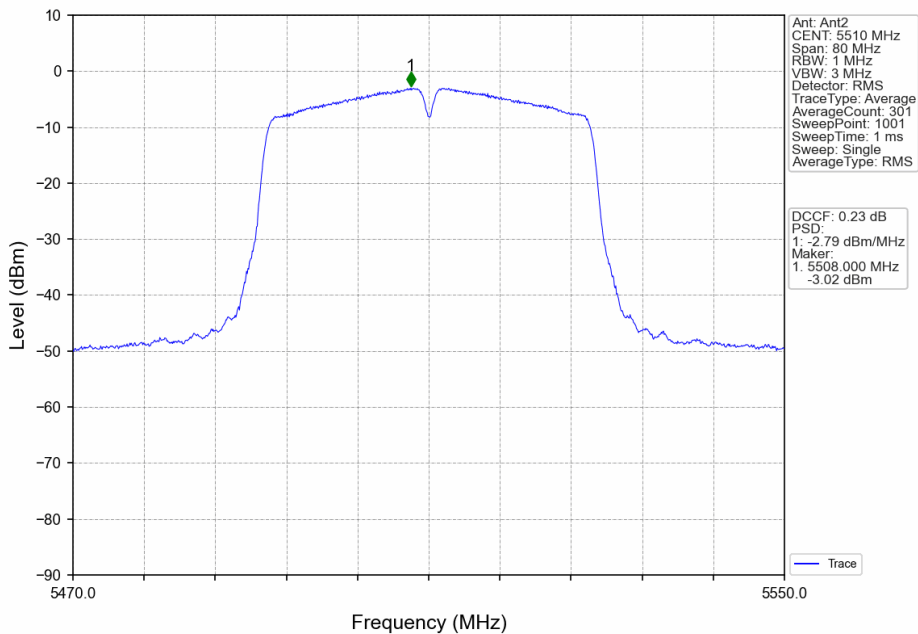

802.11ac(VHT40)\_LCH\_5270MHz\_Ant1\_NTNV

802.11ac(VHT40)\_LCH\_5270MHz\_Ant2\_NTNV

802.11ac(VHT40)\_LCH\_5510MHz\_Ant1\_NTNV

802.11ac(VHT40)\_LCH\_5510MHz\_Ant2\_NTNV

802.11ac(VHT40)\_MCH\_5550MHz\_Ant2\_NTNV

802.11ac(VHT40)\_MCH\_5550MHz\_MIMO\_NTNV

802.11ac(VHT40)\_HCH\_5670MHz\_Ant1\_NTNV

802.11ac(VHT40)\_HCH\_5670MHz\_Ant2\_NTNV

802.11ax(HEW20)\_LCH\_5180MHz\_RU26\_Left\_Ant2\_NTNV

802.11ax(HEW20)\_LCH\_5180MHz\_RU26\_Left\_MIMO\_NTNV