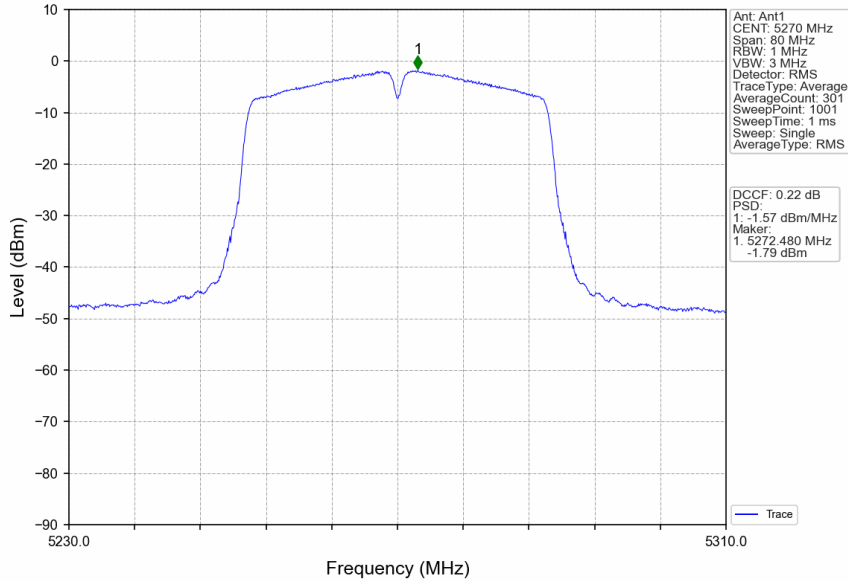

802.11ac(VHT40)\_LCH\_5270MHz\_Ant1\_NTNV

802.11ac(VHT40)\_LCH\_5270MHz\_Ant2\_NTNV

802.11ac(VHT40)\_LCH\_5510MHz\_Ant1\_NTNV

802.11ac(VHT40)\_LCH\_5510MHz\_Ant2\_NTNV

802.11ac(VHT40)\_MCH\_5550MHz\_Ant2\_NTNV

802.11ac(VHT40)\_MCH\_5550MHz\_MIMO\_NTNV

802.11ac(VHT40)\_HCH\_5670MHz\_Ant1\_NTNV

802.11ac(VHT40)\_HCH\_5670MHz\_Ant2\_NTNV

802.11ax(HEW20)\_LCH\_5180MHz\_RU26\_Left\_Ant2\_NTNV

802.11ax(HEW20)\_LCH\_5180MHz\_RU26\_Left\_MIMO\_NTNV