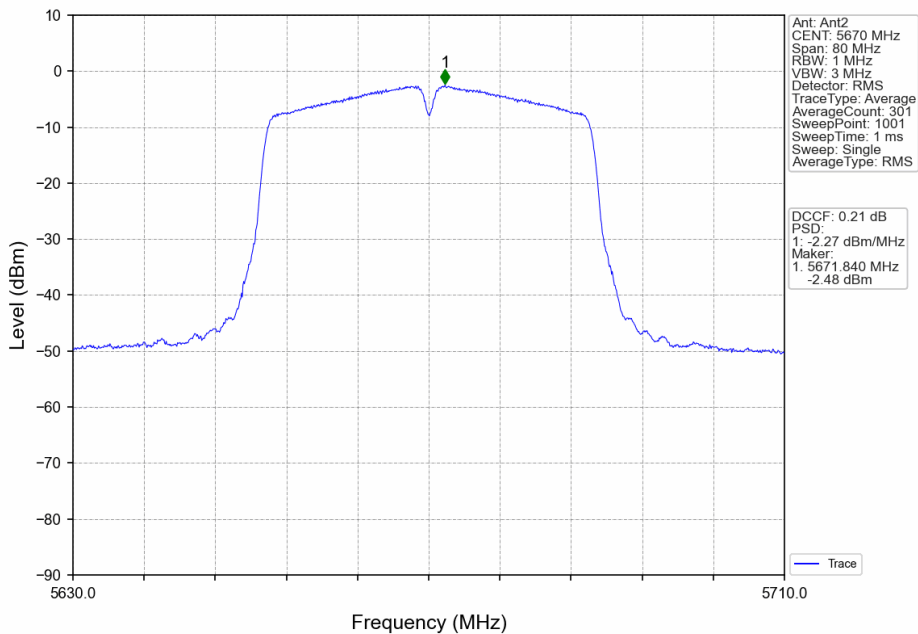

802.11ac(VHT40)\_LCH\_5270MHz\_Ant1\_NTNV

802.11ac(VHT40)\_LCH\_5270MHz\_Ant2\_NTNV

802.11ac(VHT40)\_LCH\_5510MHz\_Ant1\_NTNV

802.11ac(VHT40)\_LCH\_5510MHz\_Ant2\_NTNV

802.11ac(VHT40)\_MCH\_5550MHz\_Ant2\_NTNV

802.11ac(VHT40)\_MCH\_5550MHz\_MIMO\_NTNV

802.11ac(VHT40)\_HCH\_5670MHz\_Ant1\_NTNV

802.11ac(VHT40)\_HCH\_5670MHz\_Ant2\_NTNV

802.11ax(HEW20)\_LCH\_5180MHz\_RU26\_Left\_Ant2\_NTNV

802.11ax(HEW20)\_LCH\_5180MHz\_RU26\_Left\_MIMO\_NTNV