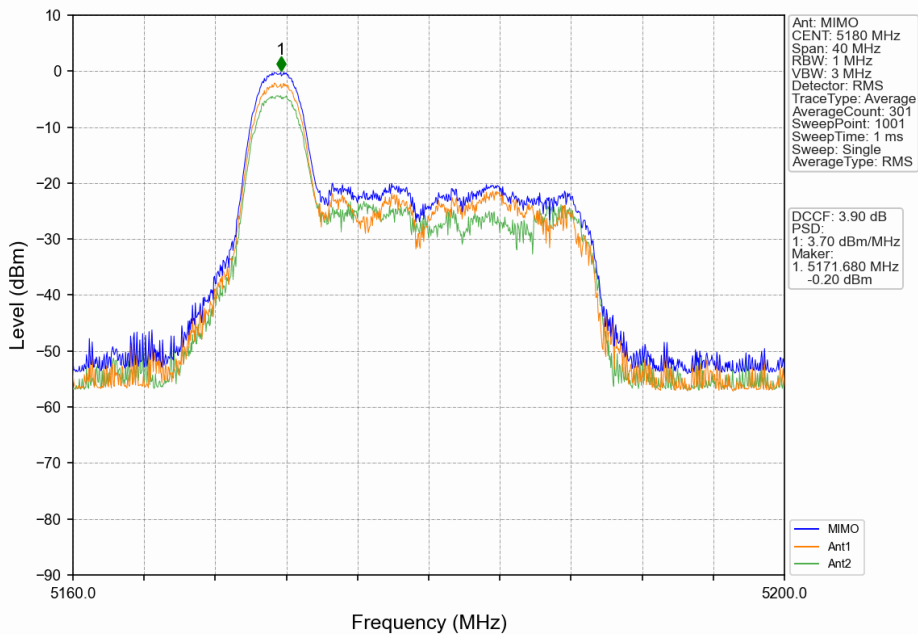

802.11ac(VHT40)\_MCH\_5550MHz\_MIMO\_NTNV

802.11ac(VHT40)\_HCH\_5670MHz\_Ant1\_NTNV

802.11ac(VHT40)\_HCH\_5670MHz\_Ant2\_NTNV

802.11ax(HEW20)\_LCH\_5180MHz\_RU26\_Left\_Ant2\_NTNV

802.11ax(HEW20)\_LCH\_5180MHz\_RU26\_Left\_MIMO\_NTNV

802.11ax(HEW20)\_MCH\_5200MHz\_RU26\_Mid\_Ant1\_NTNV

802.11ax(HEW20)\_MCH\_5200MHz\_RU26\_Mid\_Ant2\_NTNV