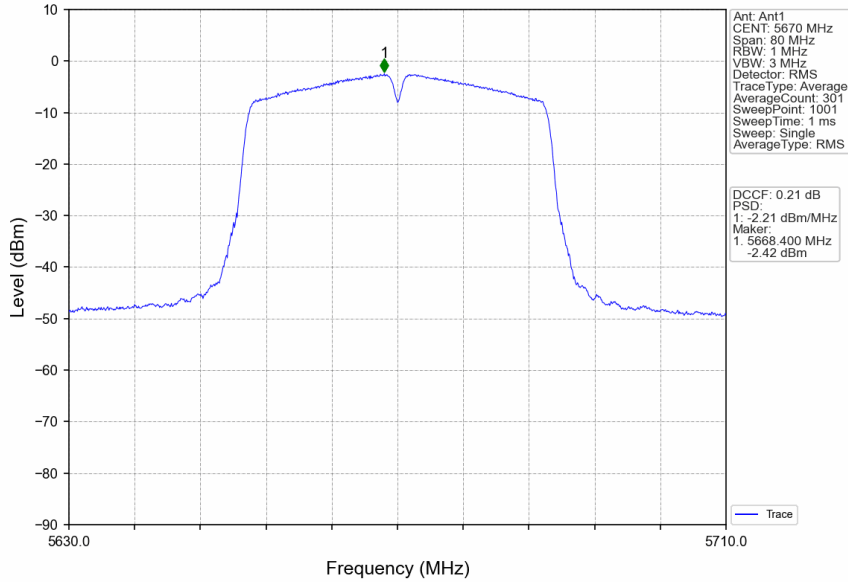

802.11ac(VHT40)\_LCH\_5270MHz\_Ant1\_NTNV

802.11ac(VHT40)\_LCH\_5270MHz\_Ant2\_NTNV

802.11ac(VHT40)\_LCH\_5510MHz\_Ant1\_NTNV

802.11ac(VHT40)\_LCH\_5510MHz\_Ant2\_NTNV

802.11ac(VHT40)\_MCH\_5550MHz\_Ant2\_NTNV

802.11ac(VHT40)\_MCH\_5550MHz\_MIMO\_NTNV

802.11ac(VHT40)\_HCH\_5670MHz\_Ant1\_NTNV

802.11ac(VHT40)\_HCH\_5670MHz\_Ant2\_NTNV

802.11ax(HEW20)\_LCH\_5180MHz\_RU26\_Left\_Ant2\_NTNV

802.11ax(HEW20)\_LCH\_5180MHz\_RU26\_Left\_MIMO\_NTNV