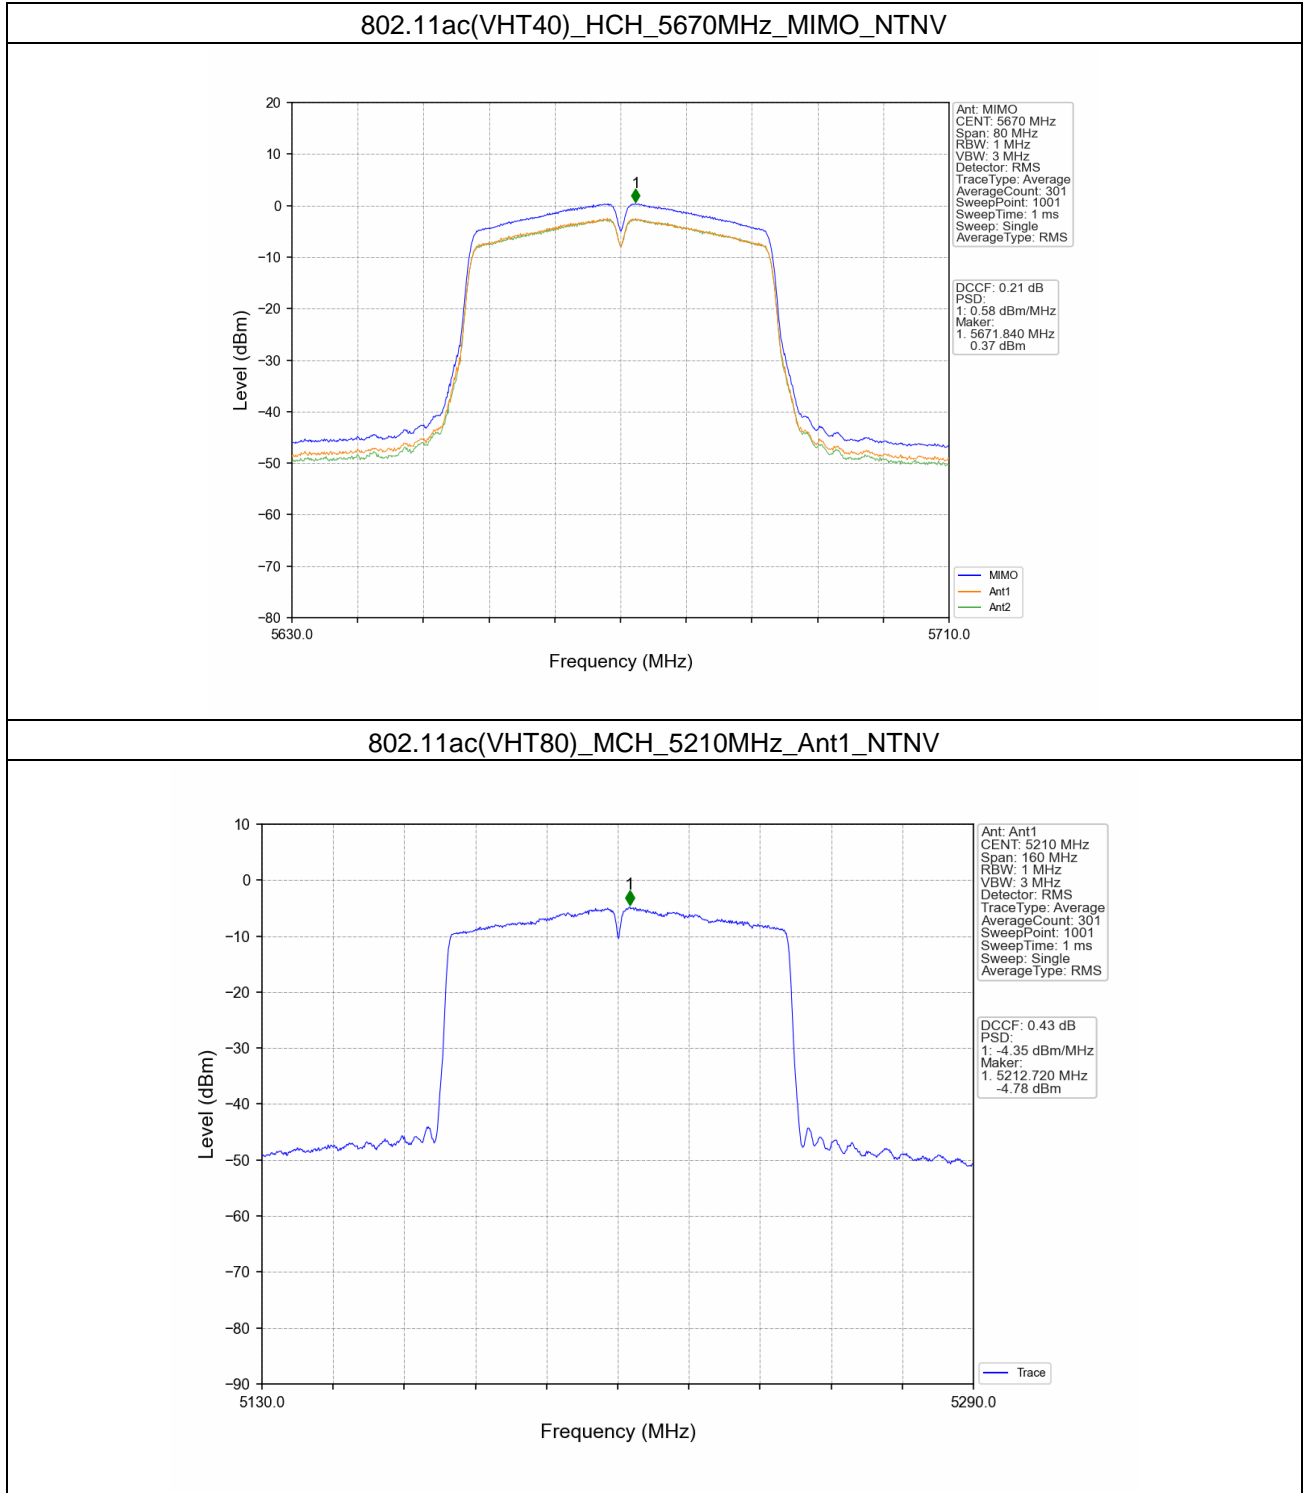

802.11ac(VHT40)\_MCH\_5550MHz\_MIMO\_NTNV

802.11ac(VHT40)\_HCH\_5670MHz\_Ant1\_NTNV

802.11ac(VHT40)\_HCH\_5670MHz\_Ant2\_NTNV

802.11ax(HEW20)\_LCH\_5180MHz\_RU26\_Left\_Ant2\_NTNV

802.11ax(HEW20)\_LCH\_5180MHz\_RU26\_Left\_MIMO\_NTNV

802.11ax(HEW20)\_MCH\_5200MHz\_RU26\_Mid\_Ant1\_NTNV

802.11ax(HEW20)\_MCH\_5200MHz\_RU26\_Mid\_Ant2\_NTNV