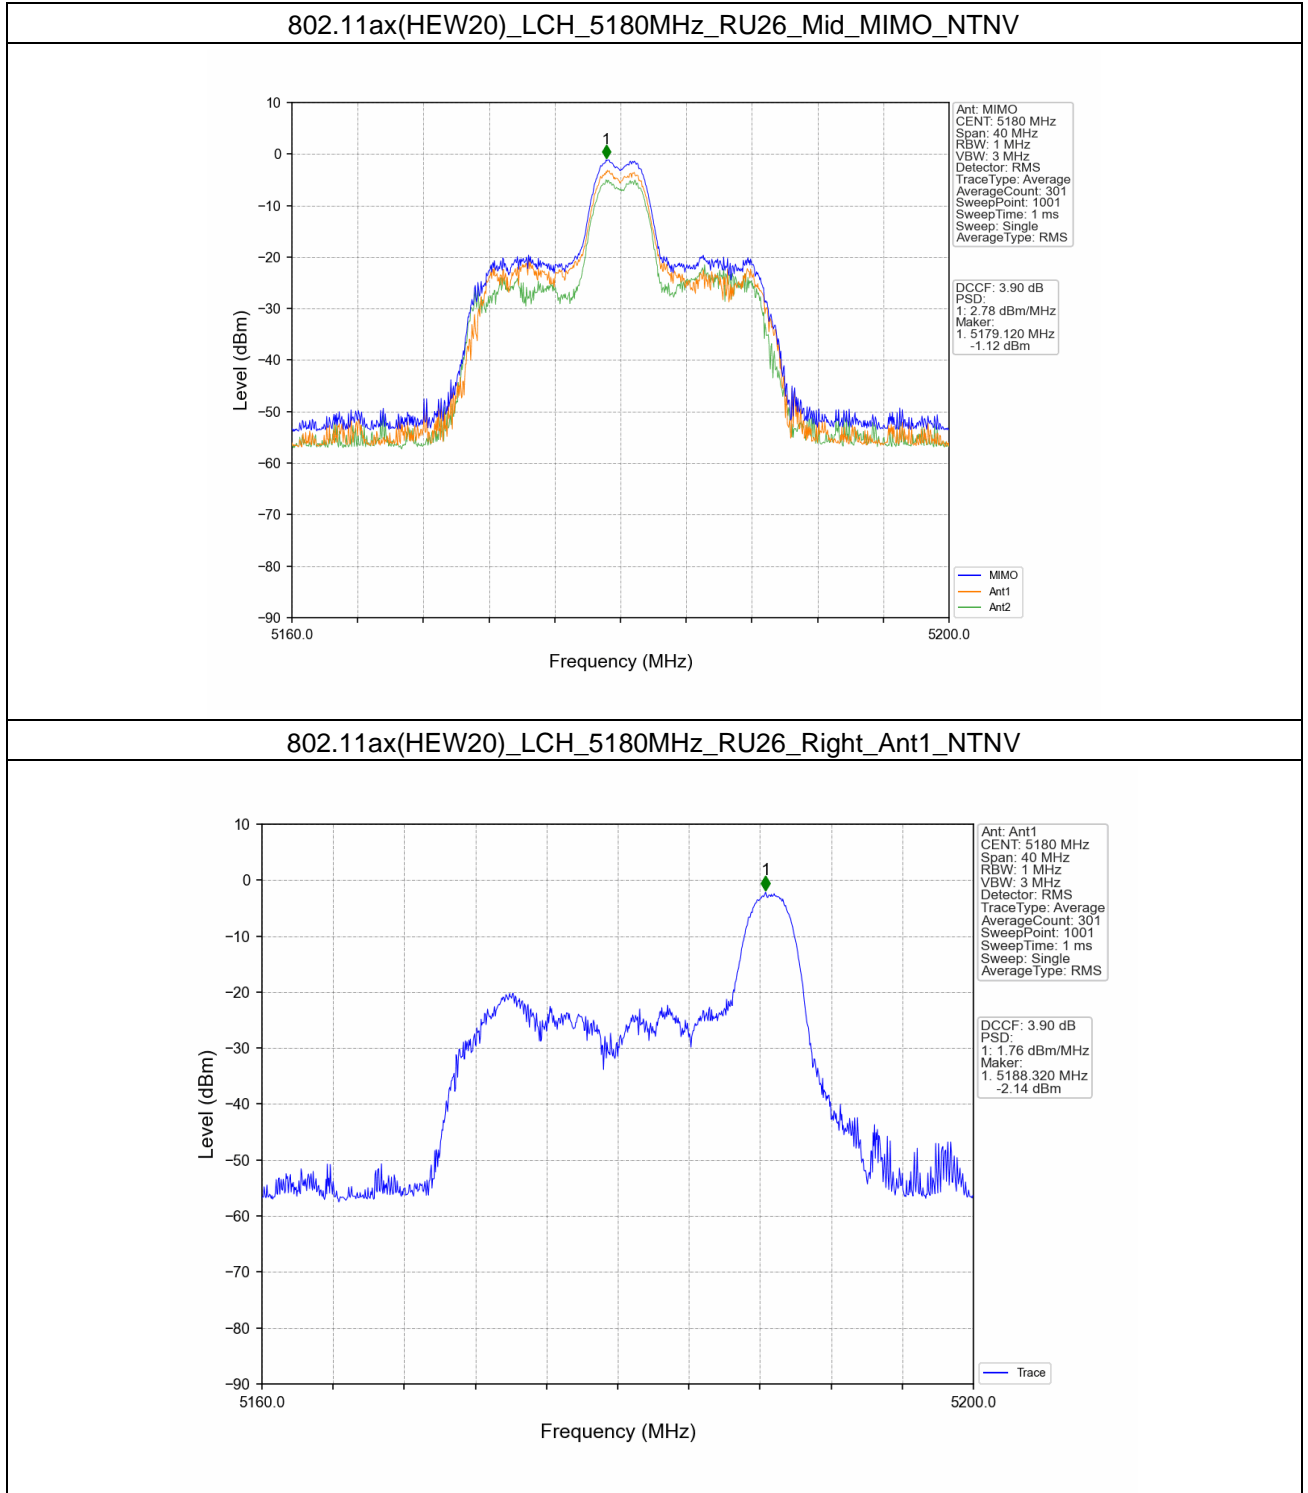

802.11ac(VHT40)\_MCH\_5550MHz\_MIMO\_NTNV

802.11ac(VHT40)\_HCH\_5670MHz\_Ant1\_NTNV

802.11ac(VHT40)\_HCH\_5670MHz\_Ant2\_NTNV

802.11ax(HEW20)\_LCH\_5180MHz\_RU26\_Left\_Ant2\_NTNV

802.11ax(HEW20)\_LCH\_5180MHz\_RU26\_Left\_MIMO\_NTNV

802.11ax(HEW20)\_MCH\_5200MHz\_RU26\_Mid\_Ant1\_NTNV

802.11ax(HEW20)\_MCH\_5200MHz\_RU26\_Mid\_Ant2\_NTNV