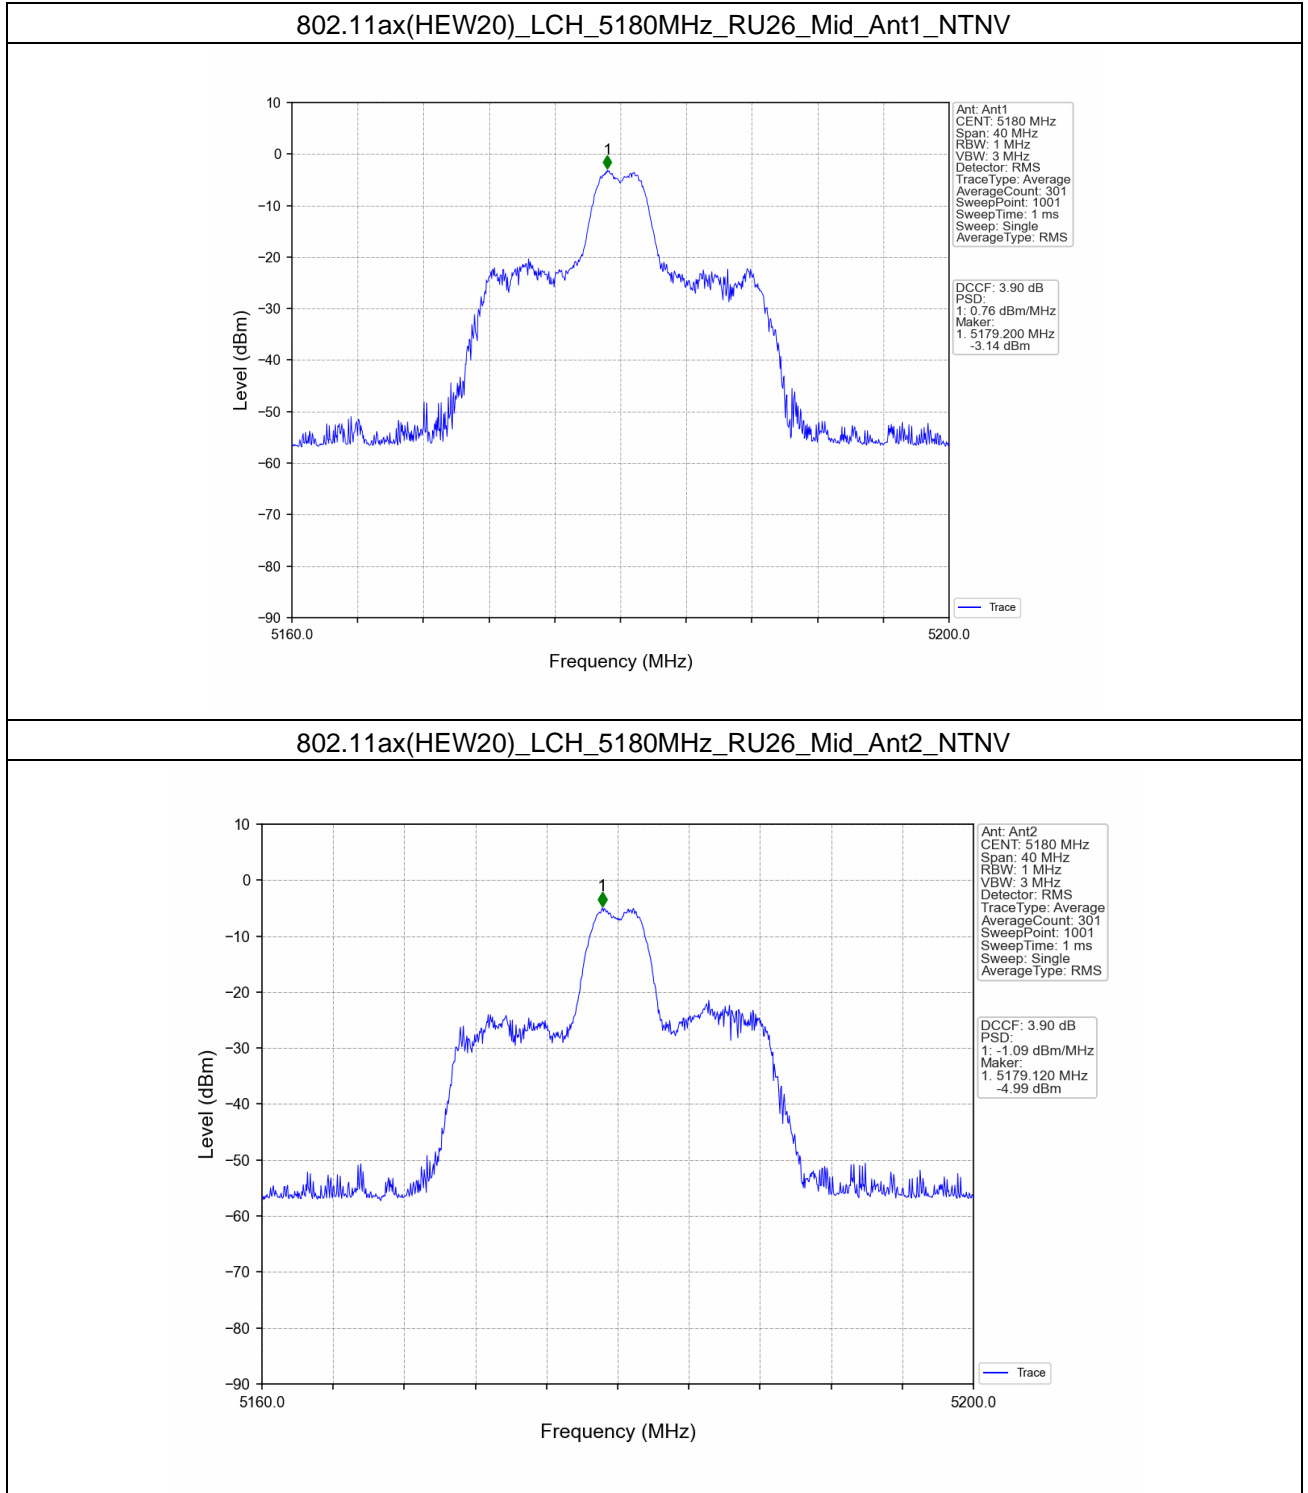

802.11ac(VHT40)\_MCH\_5550MHz\_MIMO\_NTNV

802.11ac(VHT40)\_HCH\_5670MHz\_Ant1\_NTNV

802.11ac(VHT40)\_HCH\_5670MHz\_Ant2\_NTNV

802.11ax(HEW20)\_LCH\_5180MHz\_RU26\_Left\_Ant2\_NTNV

802.11ax(HEW20)\_LCH\_5180MHz\_RU26\_Left\_MIMO\_NTNV

802.11ax(HEW20)\_MCH\_5200MHz\_RU26\_Mid\_Ant1\_NTNV

802.11ax(HEW20)\_MCH\_5200MHz\_RU26\_Mid\_Ant2\_NTNV