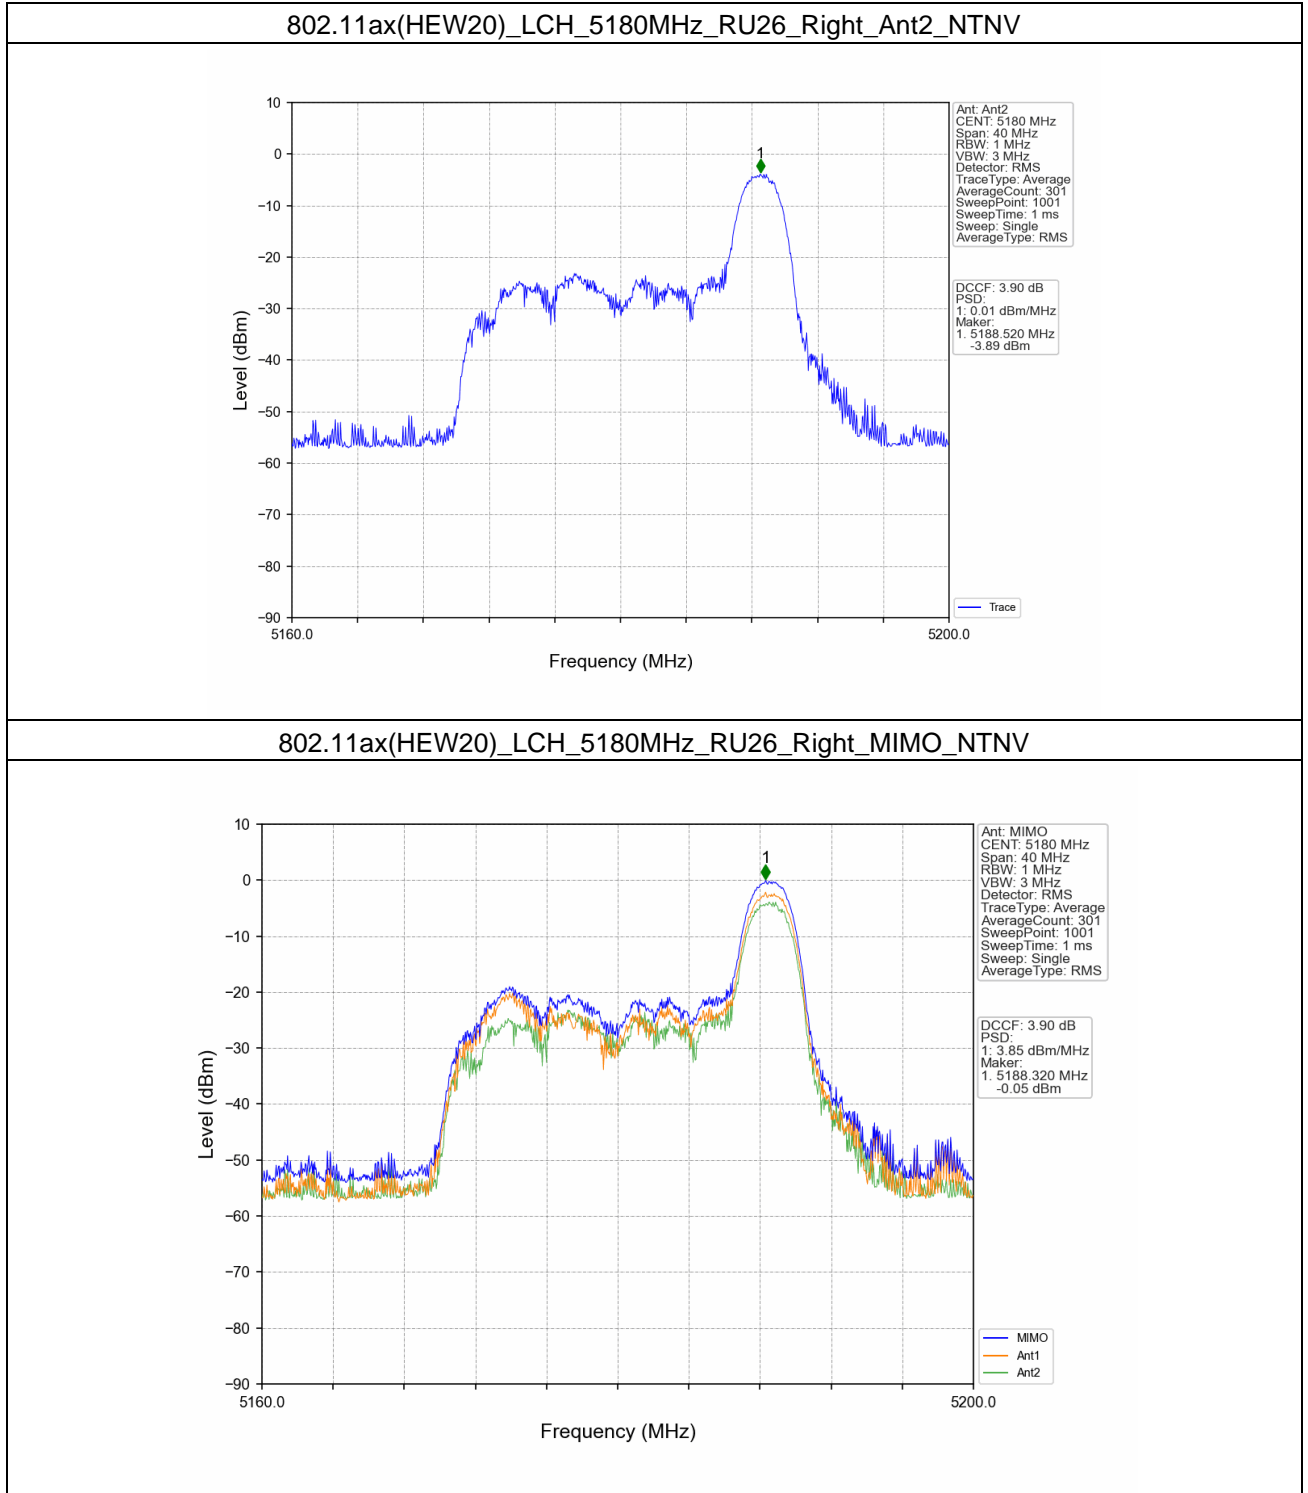

802.11ac(VHT40)\_MCH\_5550MHz\_MIMO\_NTNV

802.11ac(VHT40)\_HCH\_5670MHz\_Ant1\_NTNV

802.11ac(VHT40)\_HCH\_5670MHz\_Ant2\_NTNV

802.11ax(HEW20)\_LCH\_5180MHz\_RU26\_Left\_Ant2\_NTNV

802.11ax(HEW20)\_LCH\_5180MHz\_RU26\_Left\_MIMO\_NTNV

802.11ax(HEW20)\_MCH\_5200MHz\_RU26\_Mid\_Ant1\_NTNV

802.11ax(HEW20)\_MCH\_5200MHz\_RU26\_Mid\_Ant2\_NTNV