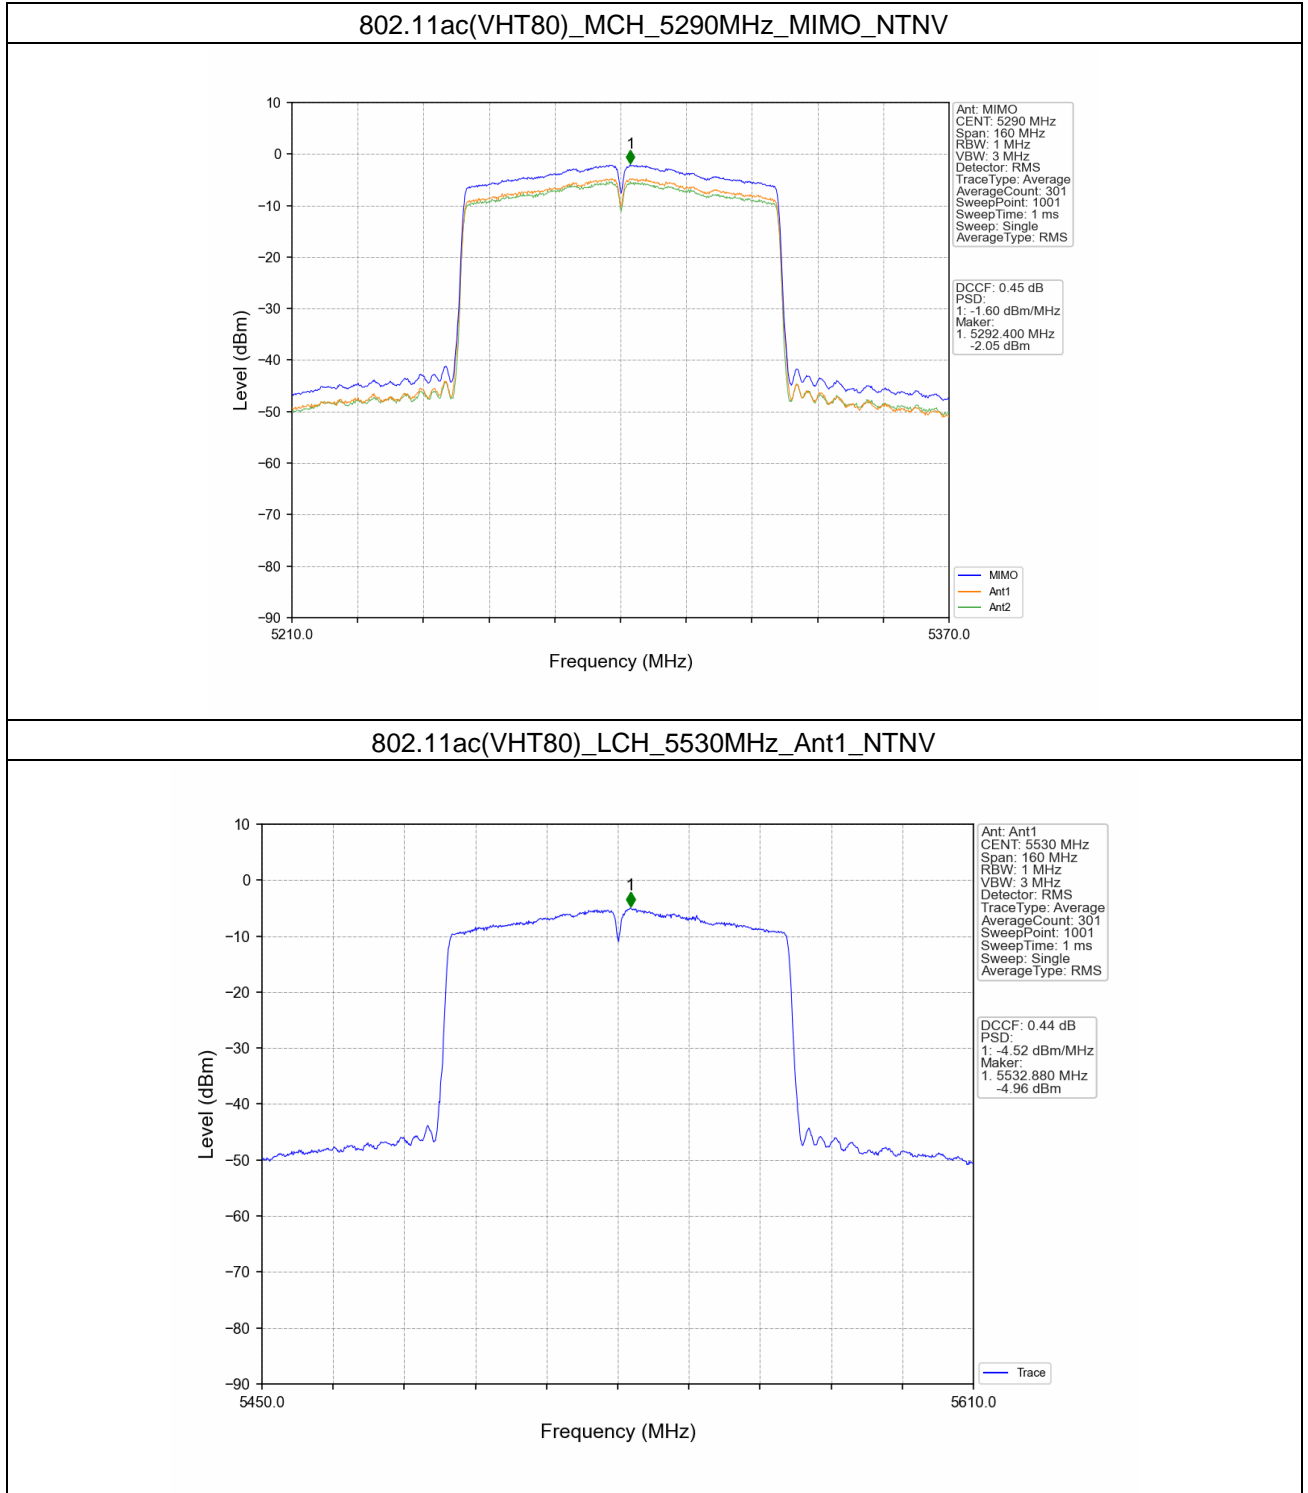

802.11ac(VHT40)\_MCH\_5550MHz\_MIMO\_NTNV

802.11ac(VHT40)\_HCH\_5670MHz\_Ant1\_NTNV

802.11ac(VHT40)\_HCH\_5670MHz\_Ant2\_NTNV

802.11ax(HEW20)\_LCH\_5180MHz\_RU26\_Left\_Ant2\_NTNV

802.11ax(HEW20)\_LCH\_5180MHz\_RU26\_Left\_MIMO\_NTNV

802.11ax(HEW20)\_MCH\_5200MHz\_RU26\_Mid\_Ant1\_NTNV

802.11ax(HEW20)\_MCH\_5200MHz\_RU26\_Mid\_Ant2\_NTNV