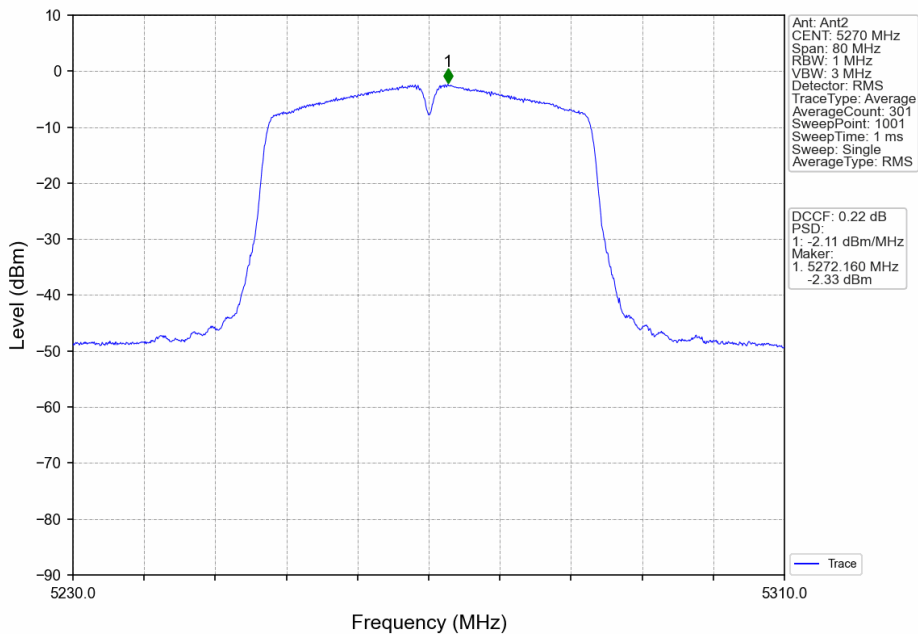

802.11ac(VHT40)\_LCH\_5270MHz\_Ant1\_NTNV

802.11ac(VHT40)\_LCH\_5270MHz\_Ant2\_NTNV

802.11ac(VHT40)\_LCH\_5510MHz\_Ant1\_NTNV

802.11ac(VHT40)\_LCH\_5510MHz\_Ant2\_NTNV

802.11ac(VHT40)\_MCH\_5550MHz\_Ant2\_NTNV

802.11ac(VHT40)\_MCH\_5550MHz\_MIMO\_NTNV

802.11ac(VHT40)\_HCH\_5670MHz\_Ant1\_NTNV

802.11ac(VHT40)\_HCH\_5670MHz\_Ant2\_NTNV

802.11ax(HEW20)\_LCH\_5180MHz\_RU26\_Left\_Ant2\_NTNV

802.11ax(HEW20)\_LCH\_5180MHz\_RU26\_Left\_MIMO\_NTNV