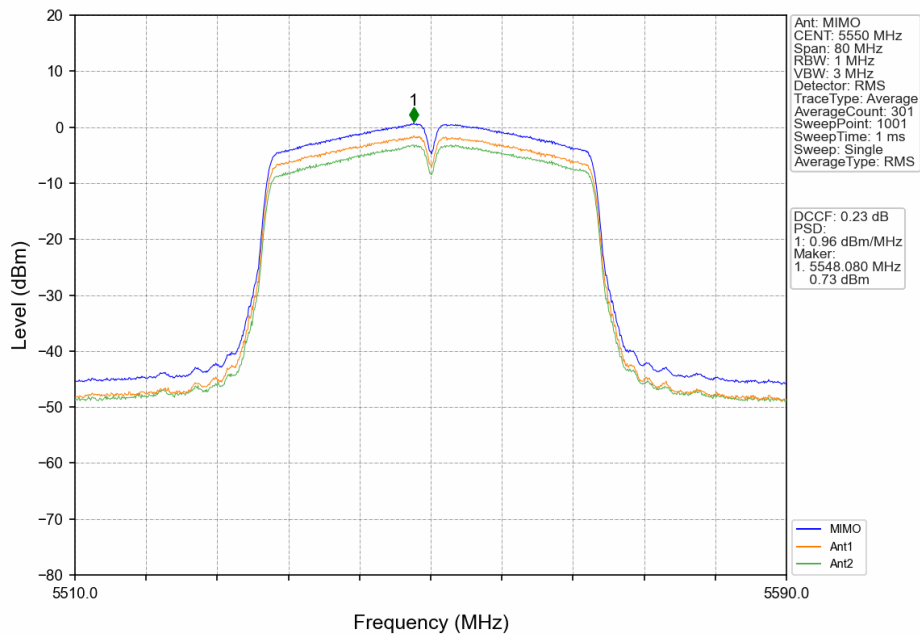

802.11ac(VHT40)\_LCH\_5270MHz\_Ant1\_NTNV

802.11ac(VHT40)\_LCH\_5270MHz\_Ant2\_NTNV

802.11ac(VHT40)\_LCH\_5510MHz\_Ant1\_NTNV

802.11ac(VHT40)\_LCH\_5510MHz\_Ant2\_NTNV

802.11ac(VHT40)\_MCH\_5550MHz\_Ant2\_NTNV

802.11ac(VHT40)\_MCH\_5550MHz\_MIMO\_NTNV

802.11ac(VHT40)\_HCH\_5670MHz\_Ant1\_NTNV

802.11ac(VHT40)\_HCH\_5670MHz\_Ant2\_NTNV

802.11ax(HEW20)\_LCH\_5180MHz\_RU26\_Left\_Ant2\_NTNV

802.11ax(HEW20)\_LCH\_5180MHz\_RU26\_Left\_MIMO\_NTNV