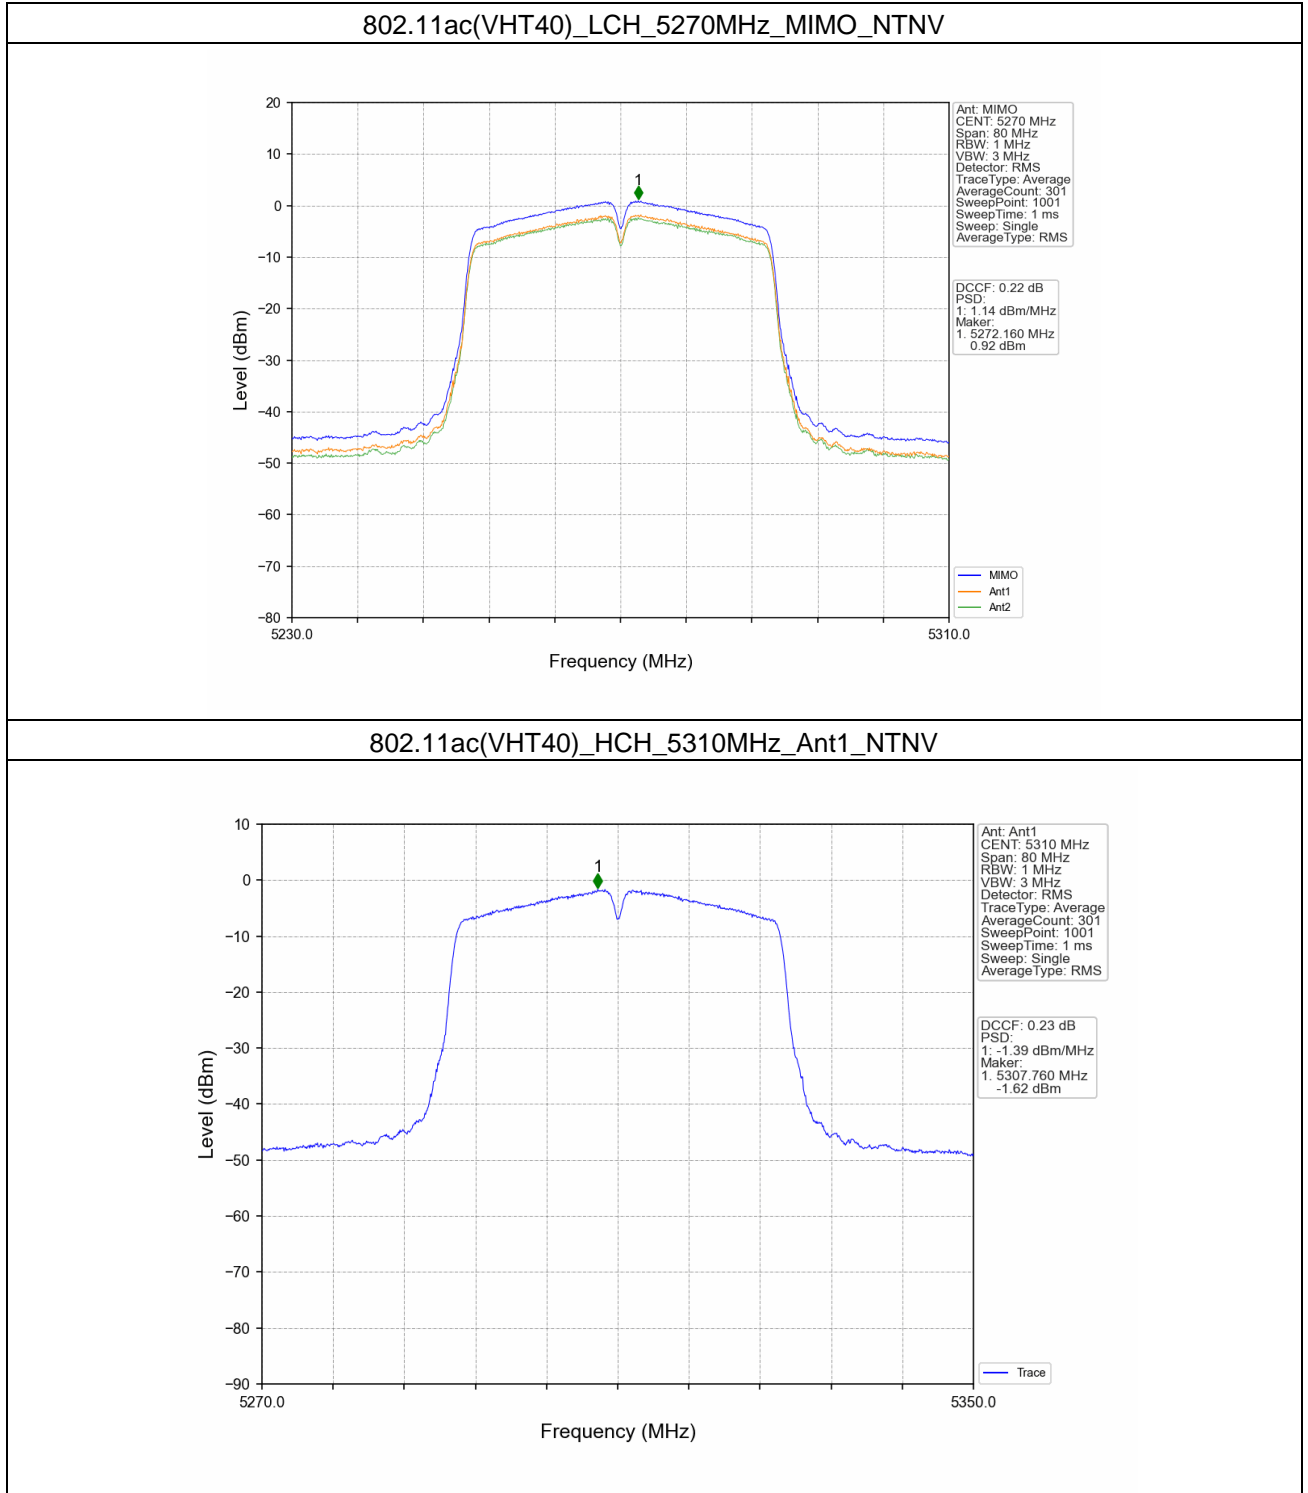

802.11ac(VHT40)\_LCH\_5270MHz\_Ant1\_NTNV

802.11ac(VHT40)\_LCH\_5270MHz\_Ant2\_NTNV

802.11ac(VHT40)\_LCH\_5510MHz\_Ant1\_NTNV

802.11ac(VHT40)\_LCH\_5510MHz\_Ant2\_NTNV

802.11ac(VHT40)\_MCH\_5550MHz\_Ant2\_NTNV

802.11ac(VHT40)\_MCH\_5550MHz\_MIMO\_NTNV

802.11ac(VHT40)\_HCH\_5670MHz\_Ant1\_NTNV

802.11ac(VHT40)\_HCH\_5670MHz\_Ant2\_NTNV

802.11ax(HEW20)\_LCH\_5180MHz\_RU26\_Left\_Ant2\_NTNV

802.11ax(HEW20)\_LCH\_5180MHz\_RU26\_Left\_MIMO\_NTNV

802.11ax(HEW20)\_MCH\_5200MHz\_RU26\_Mid\_Ant1\_NTNV

802.11ax(HEW20)\_MCH\_5200MHz\_RU26\_Mid\_Ant2\_NTNV