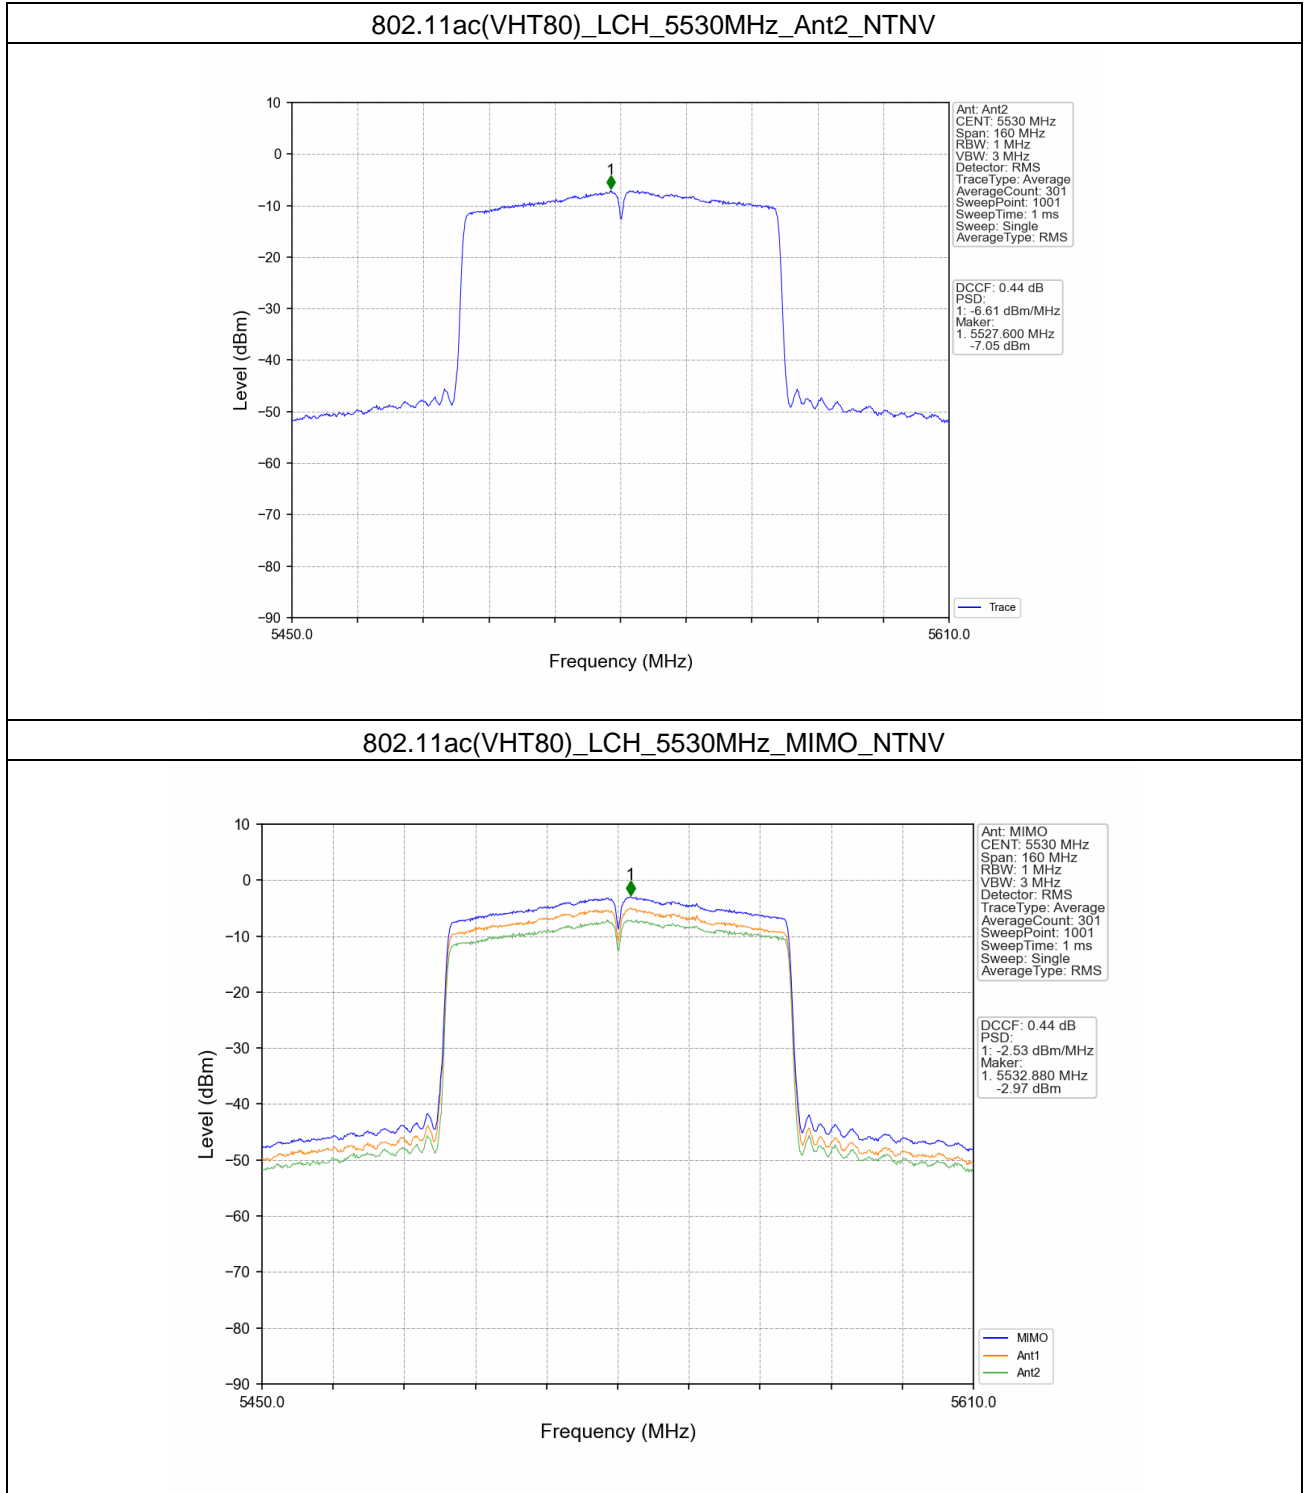

802.11ac(VHT40)\_MCH\_5550MHz\_MIMO\_NTNV

802.11ac(VHT40)\_HCH\_5670MHz\_Ant1\_NTNV

802.11ac(VHT40)\_HCH\_5670MHz\_Ant2\_NTNV

802.11ax(HEW20)\_LCH\_5180MHz\_RU26\_Left\_Ant2\_NTNV

802.11ax(HEW20)\_LCH\_5180MHz\_RU26\_Left\_MIMO\_NTNV

802.11ax(HEW20)\_MCH\_5200MHz\_RU26\_Mid\_Ant1\_NTNV

802.11ax(HEW20)\_MCH\_5200MHz\_RU26\_Mid\_Ant2\_NTNV