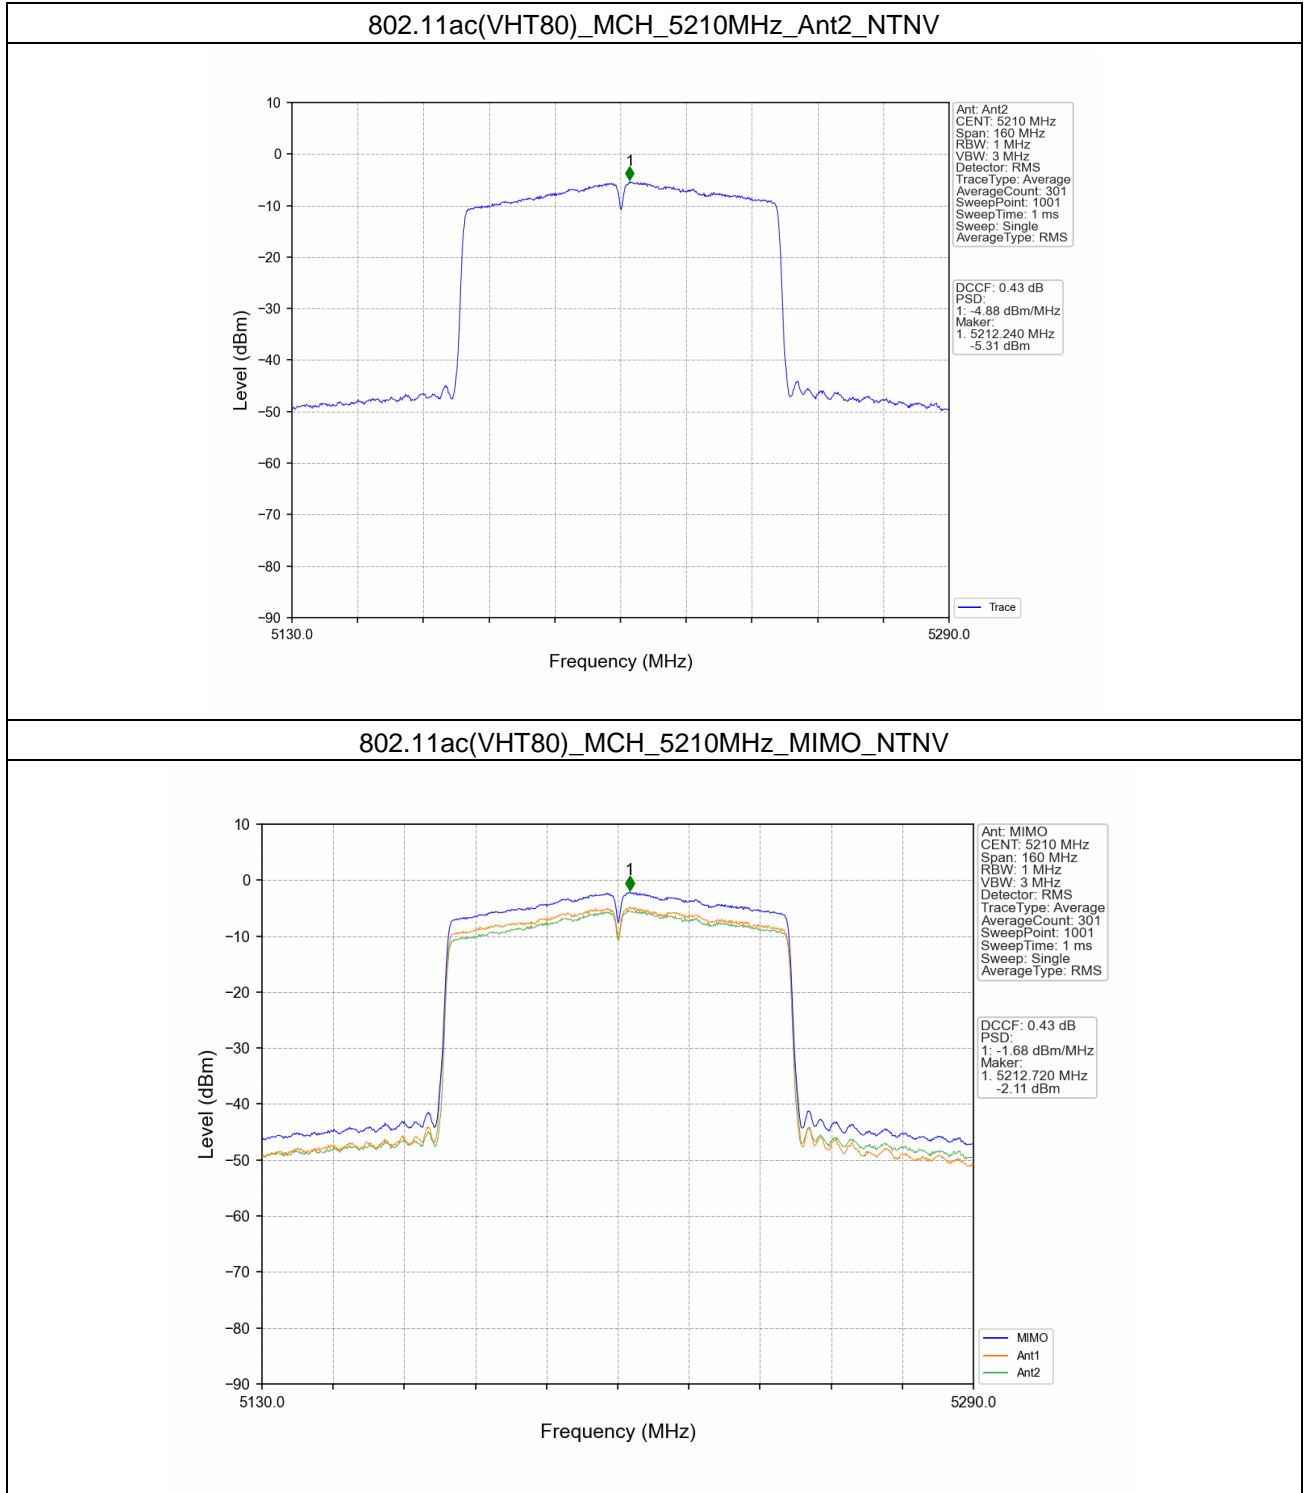

802.11ac(VHT40)\_MCH\_5550MHz\_MIMO\_NTNV

802.11ac(VHT40)\_HCH\_5670MHz\_Ant1\_NTNV

802.11ac(VHT40)\_HCH\_5670MHz\_Ant2\_NTNV

802.11ax(HEW20)\_LCH\_5180MHz\_RU26\_Left\_Ant2\_NTNV

802.11ax(HEW20)\_LCH\_5180MHz\_RU26\_Left\_MIMO\_NTNV

802.11ax(HEW20)\_MCH\_5200MHz\_RU26\_Mid\_Ant1\_NTNV

802.11ax(HEW20)\_MCH\_5200MHz\_RU26\_Mid\_Ant2\_NTNV