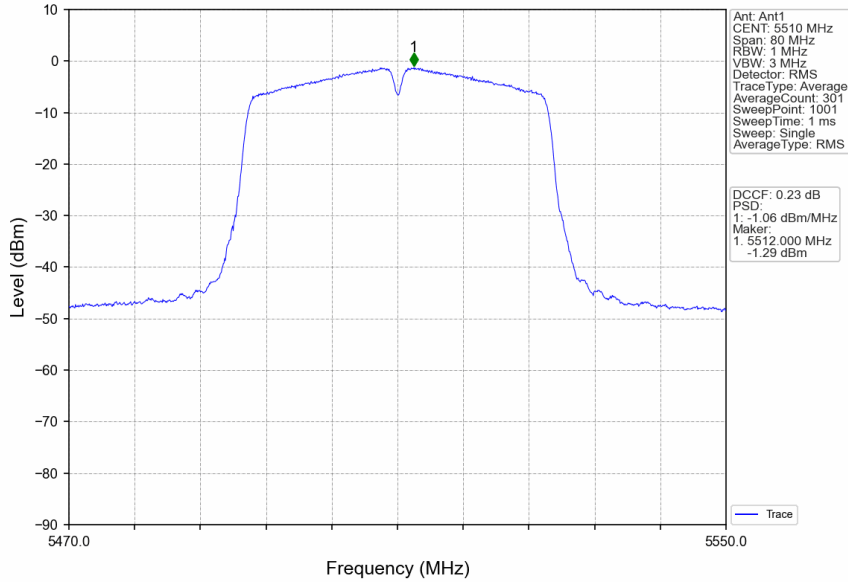

802.11ac(VHT40)\_LCH\_5270MHz\_Ant1\_NTNV

802.11ac(VHT40)\_LCH\_5270MHz\_Ant2\_NTNV

802.11ac(VHT40)\_LCH\_5510MHz\_Ant1\_NTNV

802.11ac(VHT40)\_LCH\_5510MHz\_Ant2\_NTNV

802.11ac(VHT40)\_MCH\_5550MHz\_Ant2\_NTNV

802.11ac(VHT40)\_MCH\_5550MHz\_MIMO\_NTNV

802.11ac(VHT40)\_HCH\_5670MHz\_Ant1\_NTNV

802.11ac(VHT40)\_HCH\_5670MHz\_Ant2\_NTNV

802.11ax(HEW20)\_LCH\_5180MHz\_RU26\_Left\_Ant2\_NTNV

802.11ax(HEW20)\_LCH\_5180MHz\_RU26\_Left\_MIMO\_NTNV