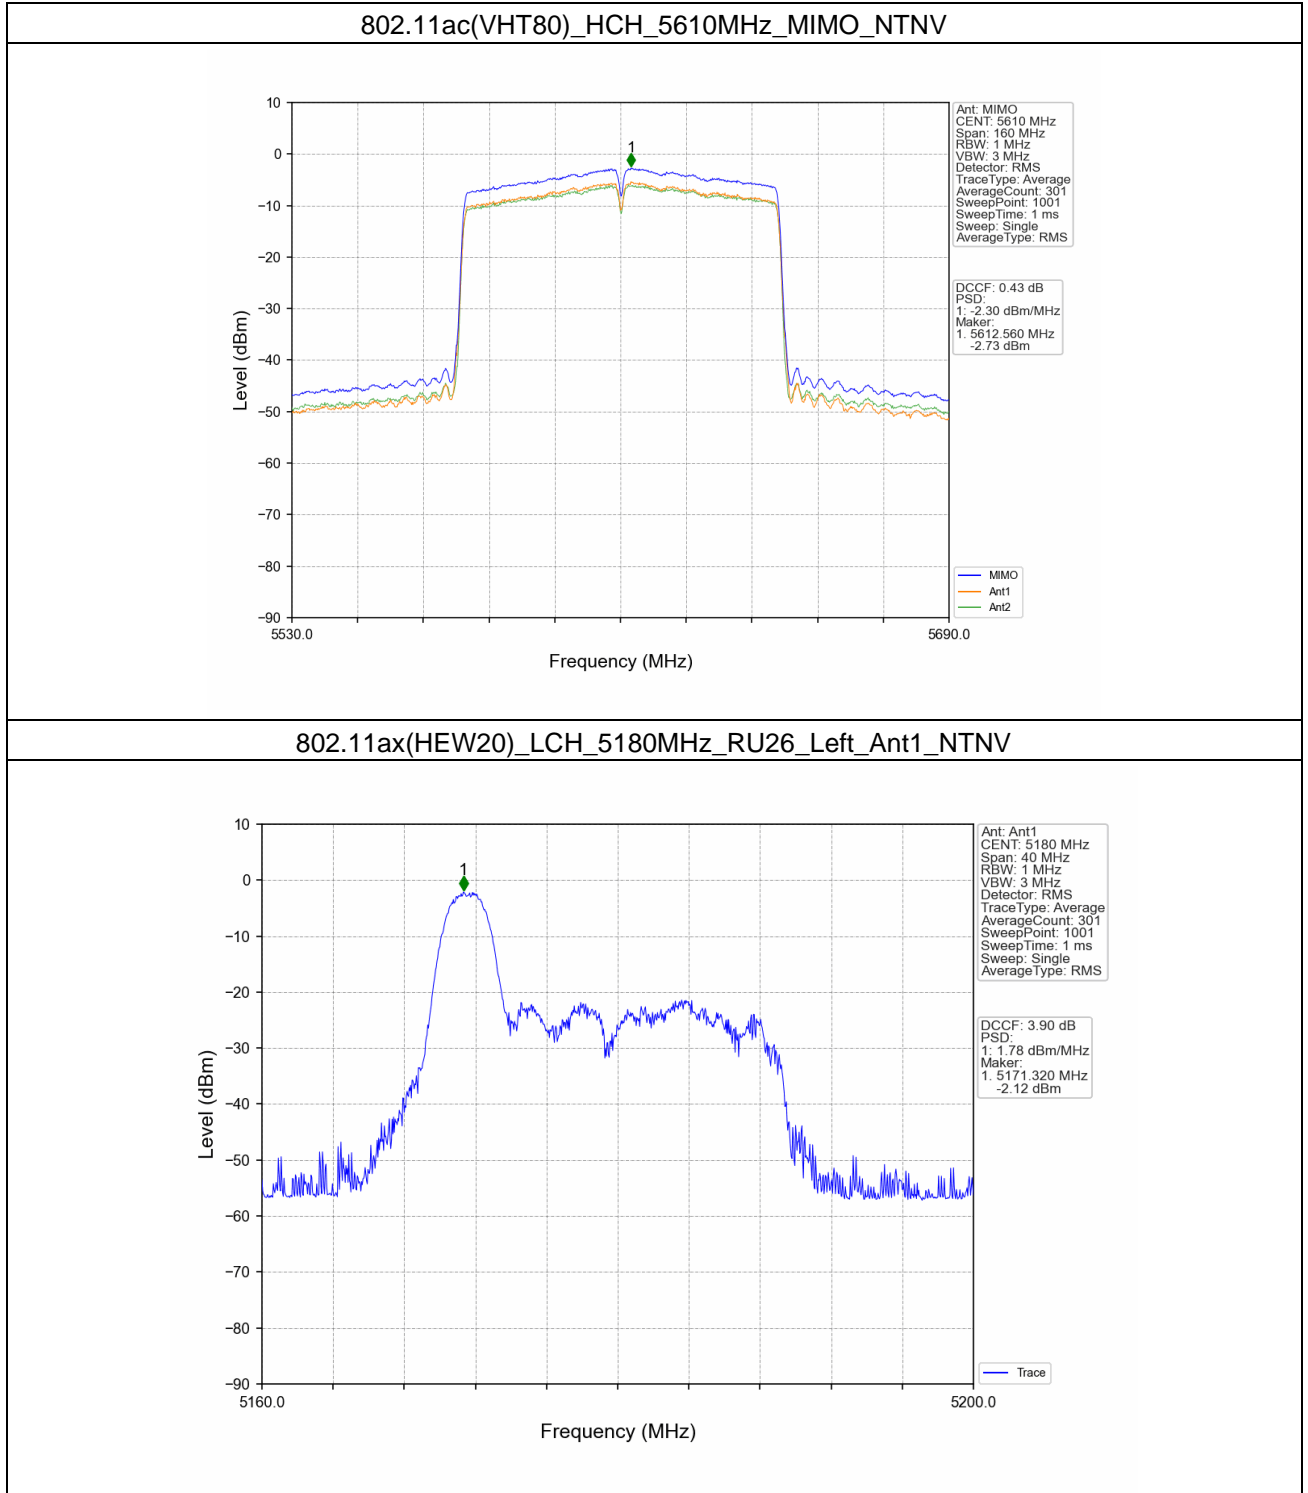

802.11ac(VHT40)\_MCH\_5550MHz\_MIMO\_NTNV

802.11ac(VHT40)\_HCH\_5670MHz\_Ant1\_NTNV

802.11ac(VHT40)\_HCH\_5670MHz\_Ant2\_NTNV

802.11ax(HEW20)\_LCH\_5180MHz\_RU26\_Left\_Ant2\_NTNV

802.11ax(HEW20)\_LCH\_5180MHz\_RU26\_Left\_MIMO\_NTNV

802.11ax(HEW20)\_MCH\_5200MHz\_RU26\_Mid\_Ant1\_NTNV

802.11ax(HEW20)\_MCH\_5200MHz\_RU26\_Mid\_Ant2\_NTNV