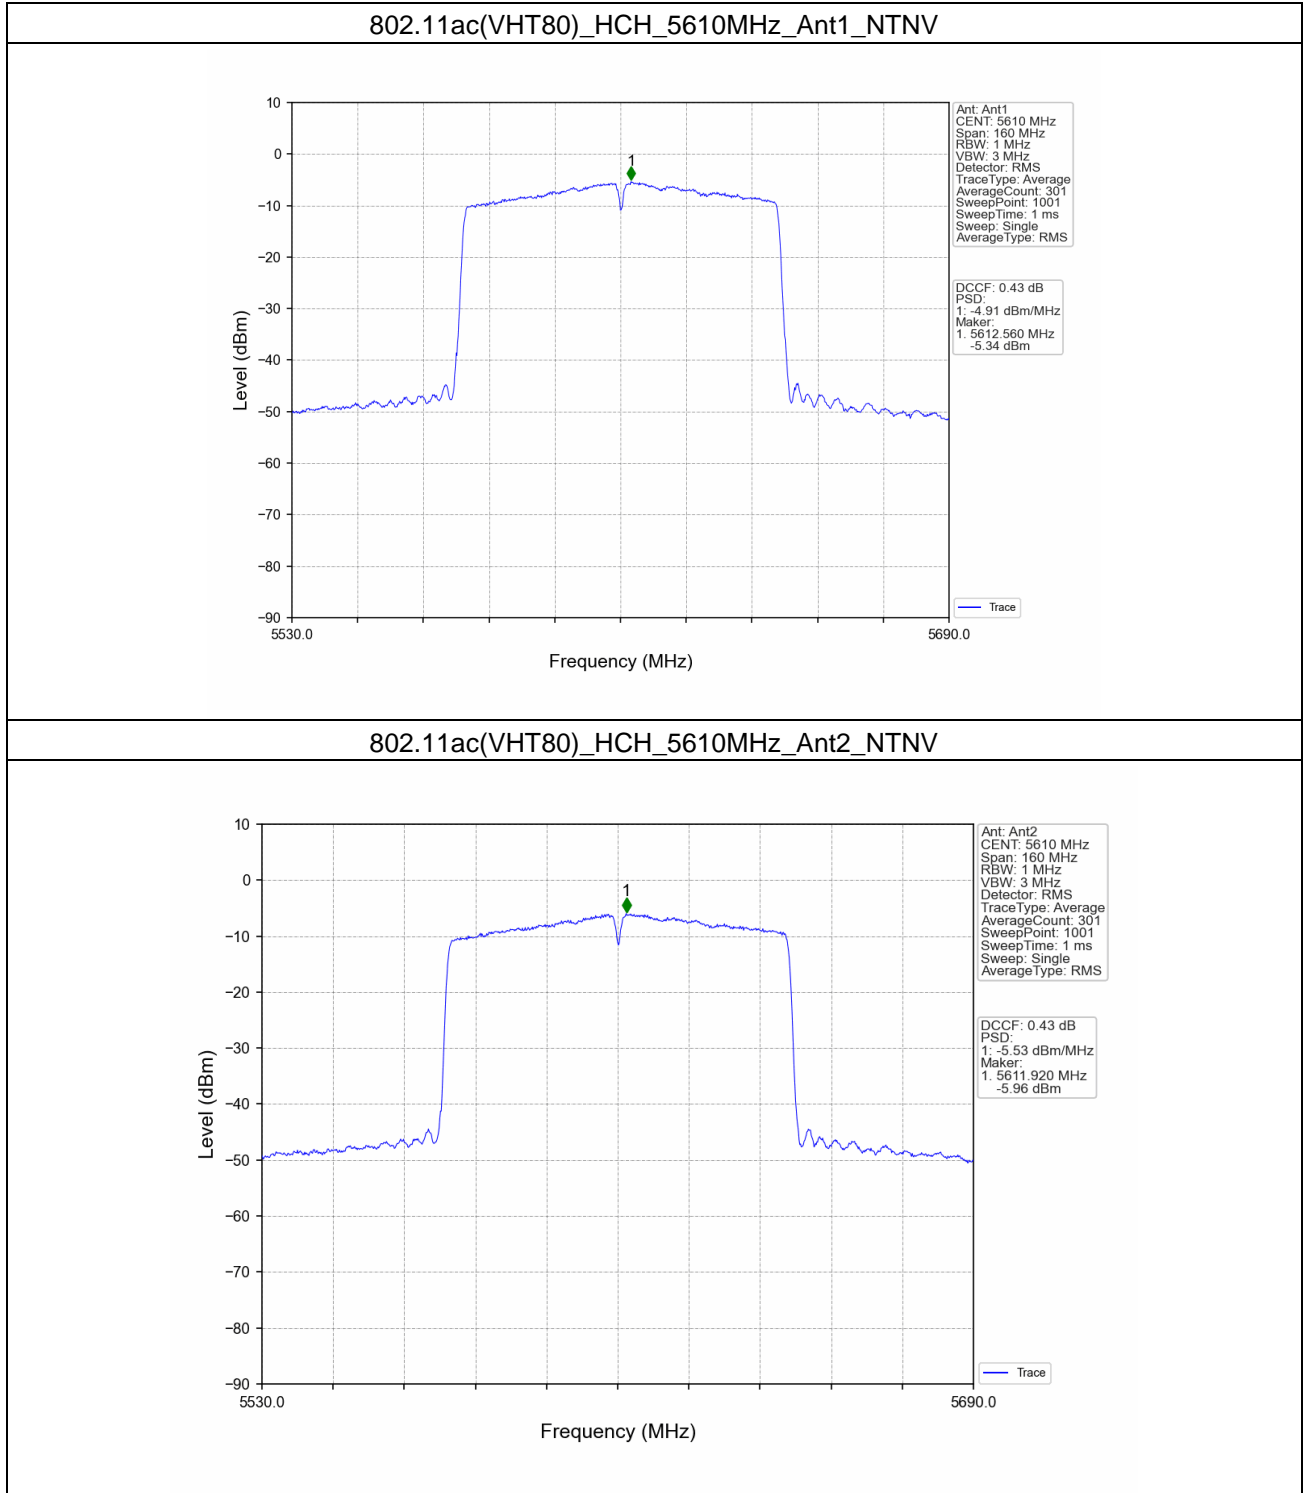

802.11ac(VHT40)\_MCH\_5550MHz\_MIMO\_NTNV

802.11ac(VHT40)\_HCH\_5670MHz\_Ant1\_NTNV

802.11ac(VHT40)\_HCH\_5670MHz\_Ant2\_NTNV

802.11ax(HEW20)\_LCH\_5180MHz\_RU26\_Left\_Ant2\_NTNV

802.11ax(HEW20)\_LCH\_5180MHz\_RU26\_Left\_MIMO\_NTNV

802.11ax(HEW20)\_MCH\_5200MHz\_RU26\_Mid\_Ant1\_NTNV

802.11ax(HEW20)\_MCH\_5200MHz\_RU26\_Mid\_Ant2\_NTNV