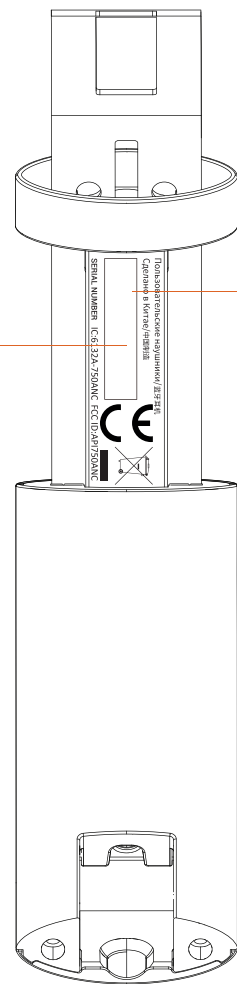

EVEREST ELITE 750 NC HEADPHONE/COMPLANCES

Artworks - Scale 1:1 - Unit: mm - 06/04/2017

material: laser etching
finishes: matte
color:
#black: PANTONE Black 6C
#white: PANTONE 428C
#blue: PANTONE Black 6C

Compliances / Plastic part

Left inside

Serial number sticker

color: transparent
print color: PANTONE Black 6C
material: sticker
finishes: glossy

Right inside

material: plastic abs+pc
finishes: matte
color:
#black: PANTONE Black 6C
#white: PANTONE 428C
#blue: PANTONE Black 6C

Slider mechanism

Compliances / Plastic part

material: laser etching
finishes: matte
color:
#black: PANTONE Black 6C
#white: PANTONE 428C
#blue: PANTONE Black 6C