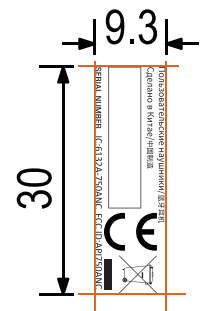

EVEREST ELITE 750 NC HEADPHONE/COMPLANCES

Artworks - Scale 1:1 - Unit: mm - 06/04/2017

material: laser etching
finishes: matte
color:
#black: PANTONE Black 6C
#white: PANTONE 428C
#blue: PANTONE Black 6C

Compliances / Plastic part

Left inside

Serial number sticker

color: transparent
print color: PANTONE Black 6C
material: sticker
finishes: glossy

Right inside

material: plastic abs+pc
finishes: matte
color:
#black: PANTONE Black 6C
#white: PANTONE 428C
#blue: PANTONE Black 6C