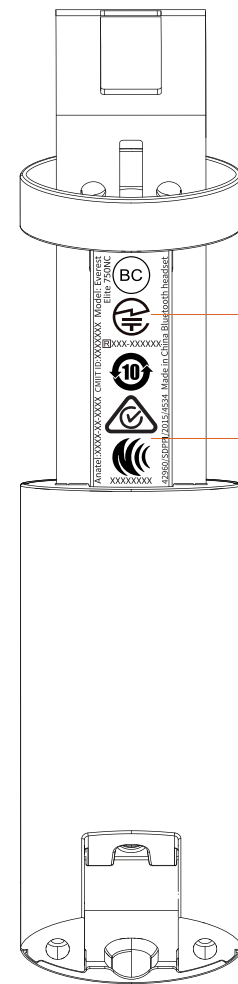

EVEREST ELITE 750 NC HEADPHONE/COMPLANCES

Artworks - Scale 1:1 - Unit: mm - 06/04/2017

material: laser etching
finishes: matte
color:
#black: PANTONE Black 6C
#white: PANTONE 428C
#blue: PANTONE Black 6C

Compliances / Plastic part

Left inside

Serial number sticker

color: transparent
print color: PANTONE Black 6C
material: sticker
finishes: glossy

Right inside

material: plastic abs+pc
finishes: matte
color:
#black: PANTONE Black 6C
#white: PANTONE 428C
#blue: PANTONE Black 6C

Slider mechanism

Compliances / Plastic part

material: laser etching
finishes: matte
color:
#black: PANTONE Black 6C
#white: PANTONE 428C
#blue: PANTONE Black 6C