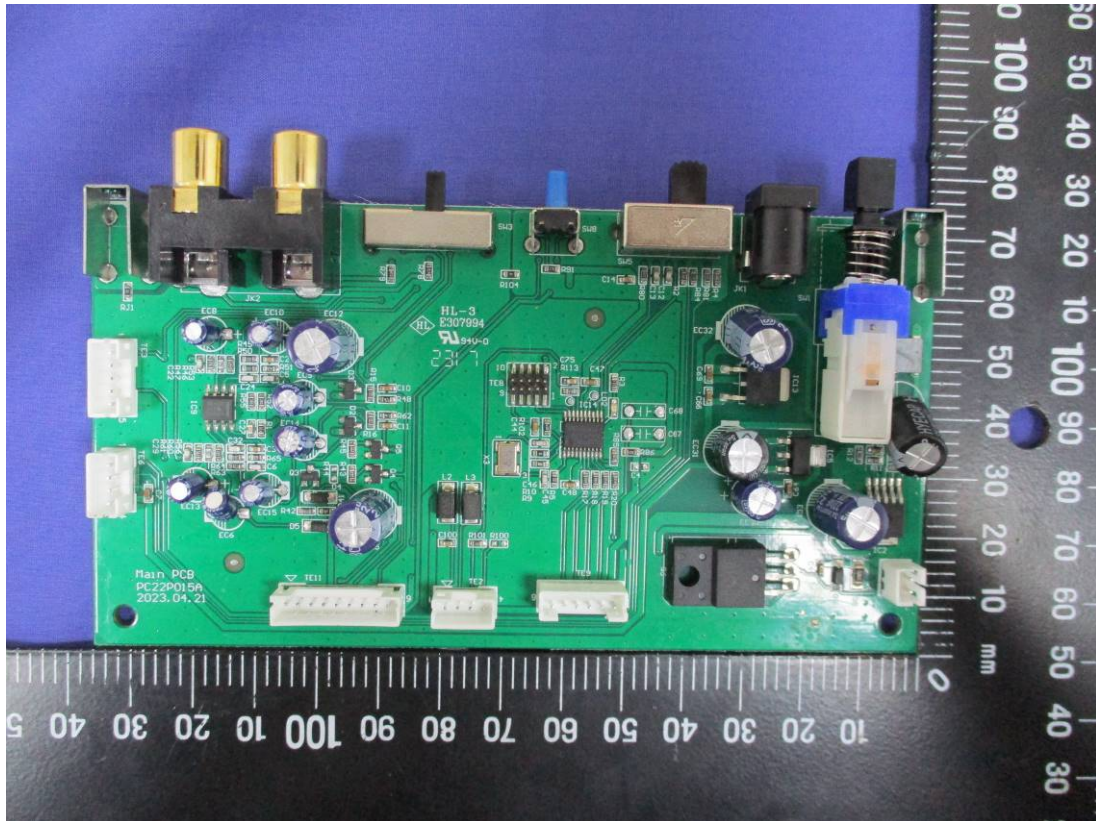

Internal Photo

Model: JBL SPINNER BT

Antenna