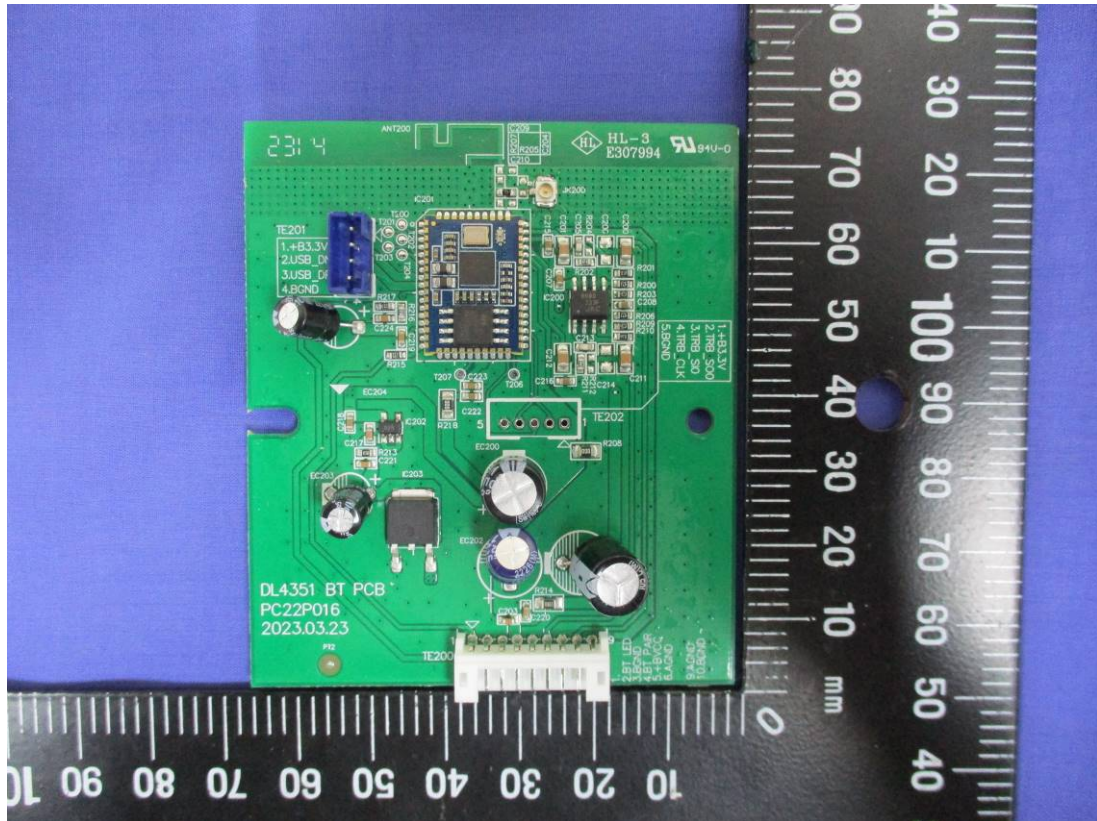

Internal Photo

Model: JBL SPINNER BT

Antenna