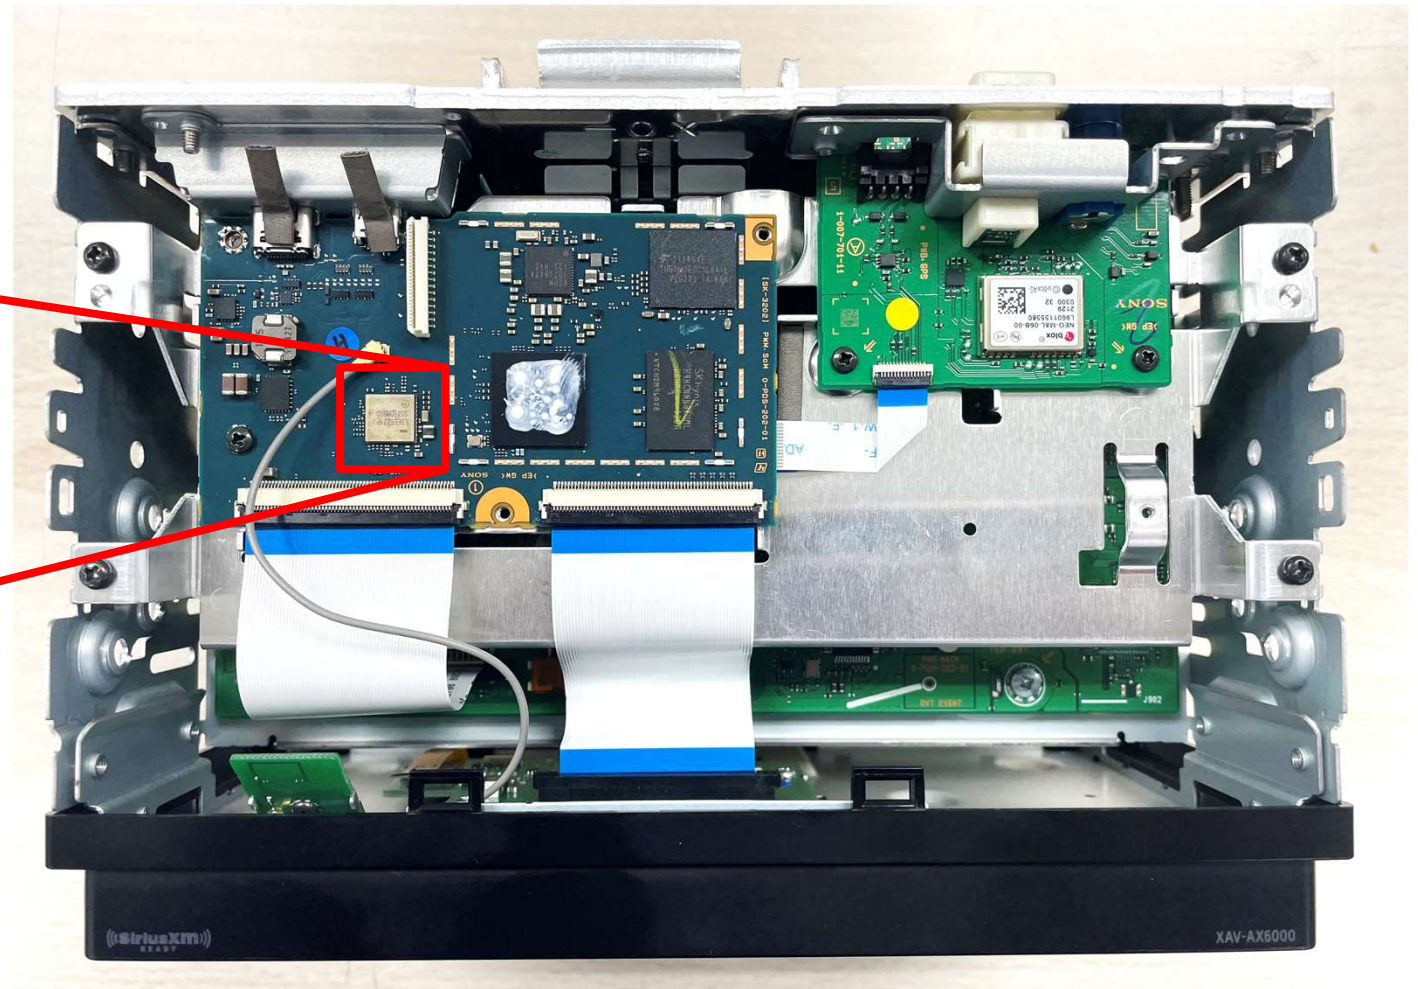

BT Module mount in the product

XAV-AX6000

BT/ WLAN Module

BT Antenna mount in the product

XAV-AX6000

PCB Antenna

PCB Antenna