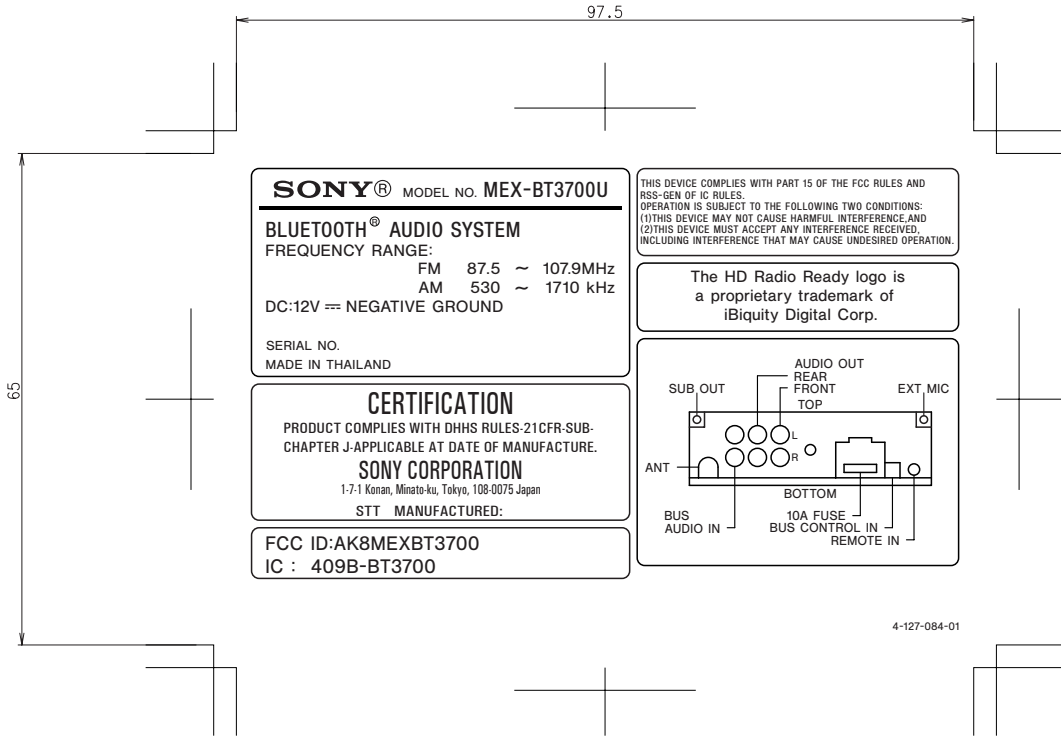

FILM PRINTING DIRECTION

4-127-084-01

ARTWORK : -4127-084-01, SCALE : 100%, DATE : 10 NOVEMBER 2008

MECH-FILM / CDX / CDX-LABEL / 09 BT SLOT USB / -4127-084-01.PDF.

ITEM CHECK	STD MARK	HEAT SINK LAYOUT	FREQUENCY RANGE:	LETTER
RESULT				
PIC CHECK BY:				
COMMENT:				