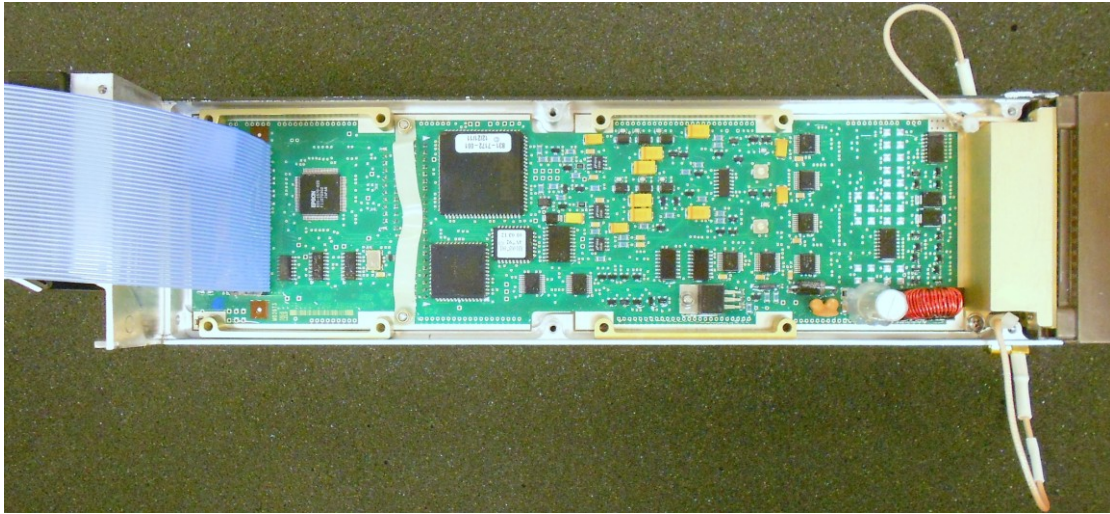

APPLICANT: ROCKWELL COLLINS-COLLINS BUSINESS REGIONAL SYSTEMS

FCC ID: AJL500PN622-9210

INTERNAL PHOTOS

TX CHASSIS

TX MODULE – TOP VIEW

TX MODULE – BOTTOM VIEW

VIDEO MODULE TOP VIEW

VIDEO MODULE – BOTTOM VIEW

CPUIO MODULE TOP VIEW

CPUIO MODULE BOTTOM VIEW

POWER SUPPLY

RX LVPS TOP VIEW

RX LVPS BOTTOM VIEW