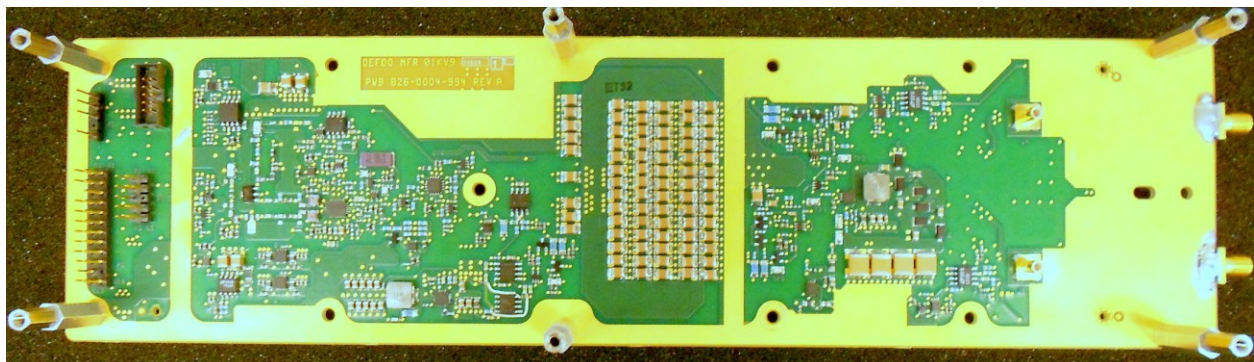

APPLICANT: ROCKWELL COLLINS-COLLINS BUSINESS REGIONAL SYSTEMS

FCC ID: AJL500PN622-9210

INTERNAL PHOTOS

TX CHASSIS

TX MODULE – TOP VIEW

TX MODULE – BOTTOM VIEW

VIDEO MODULE TOP VIEW

VIDEO MODULE – BOTTOM VIEW

CPUIO MODULE TOP VIEW

CPUIO MODULE BOTTOM VIEW

POWER SUPPLY

RX LVPS TOP VIEW

RX LVPS BOTTOM VIEW