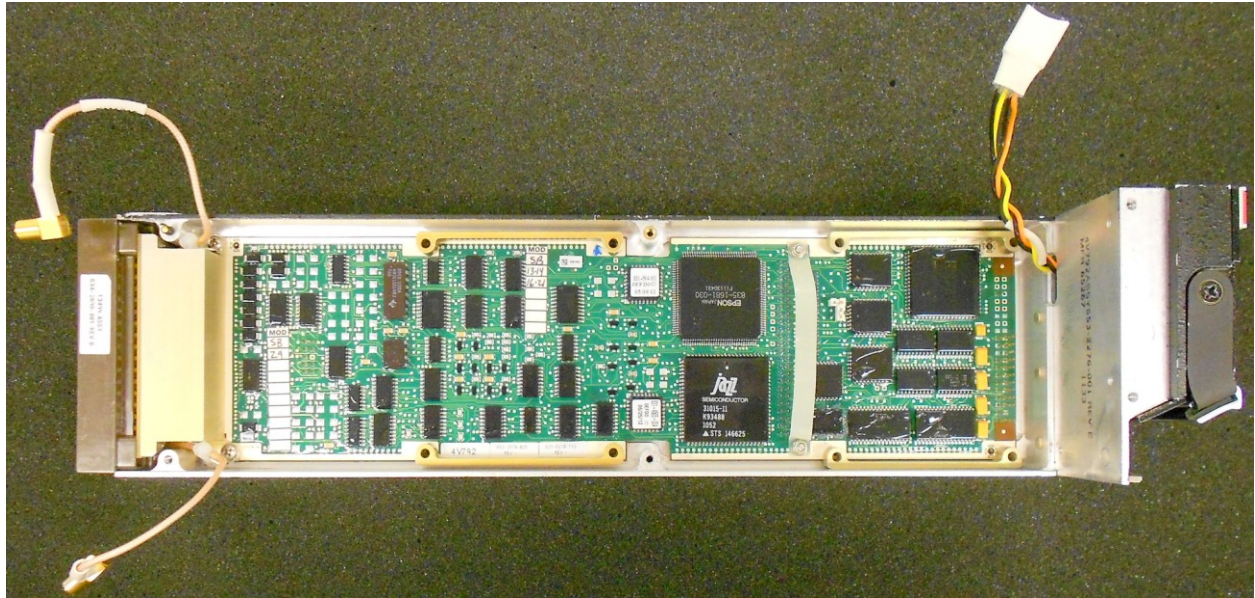

APPLICANT: ROCKWELL COLLINS-COLLINS BUSINESS REGIONAL SYSTEMS

FCC ID: AJL500PN622-9210

INTERNAL PHOTOS

TX CHASSIS

TX MODULE – TOP VIEW

TX MODULE – BOTTOM VIEW

VIDEO MODULE TOP VIEW

VIDEO MODULE – BOTTOM VIEW

CPUIO MODULE TOP VIEW

CPUIO MODULE BOTTOM VIEW

POWER SUPPLY

RX LVPS TOP VIEW

RX LVPS BOTTOM VIEW