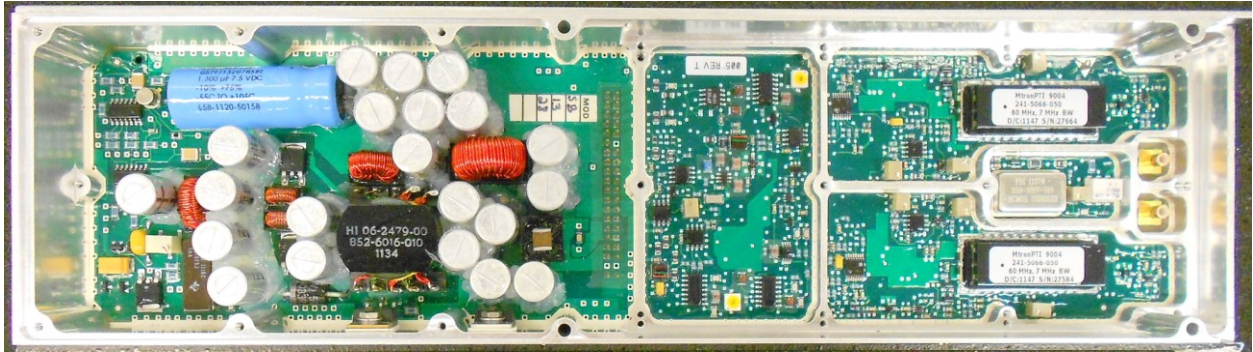

APPLICANT: ROCKWELL COLLINS-COLLINS BUSINESS REGIONAL SYSTEMS

FCC ID: AJL500PN622-9210

INTERNAL PHOTOS

TX CHASSIS

TX MODULE – TOP VIEW

TX MODULE – BOTTOM VIEW

VIDEO MODULE TOP VIEW

VIDEO MODULE – BOTTOM VIEW

CPUIO MODULE TOP VIEW

CPUIO MODULE BOTTOM VIEW

POWER SUPPLY

RX LVPS TOP VIEW

RX LVPS BOTTOM VIEW