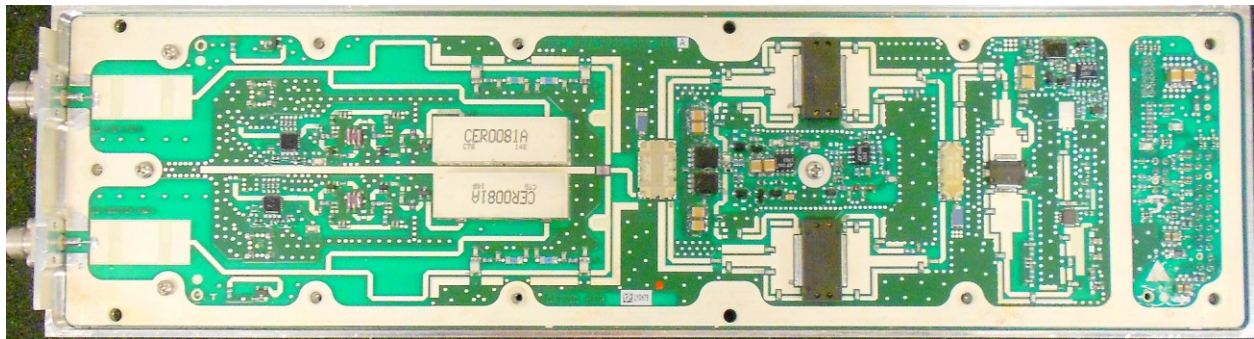

APPLICANT: ROCKWELL COLLINS-COLLINS BUSINESS REGIONAL SYSTEMS

FCC ID: AJL500PN622-9210

INTERNAL PHOTOS

TX CHASSIS

TX MODULE – TOP VIEW

TX MODULE – BOTTOM VIEW

VIDEO MODULE TOP VIEW

VIDEO MODULE – BOTTOM VIEW

CPUIO MODULE TOP VIEW

CPUIO MODULE BOTTOM VIEW

POWER SUPPLY

RX LVPS TOP VIEW

RX LVPS BOTTOM VIEW