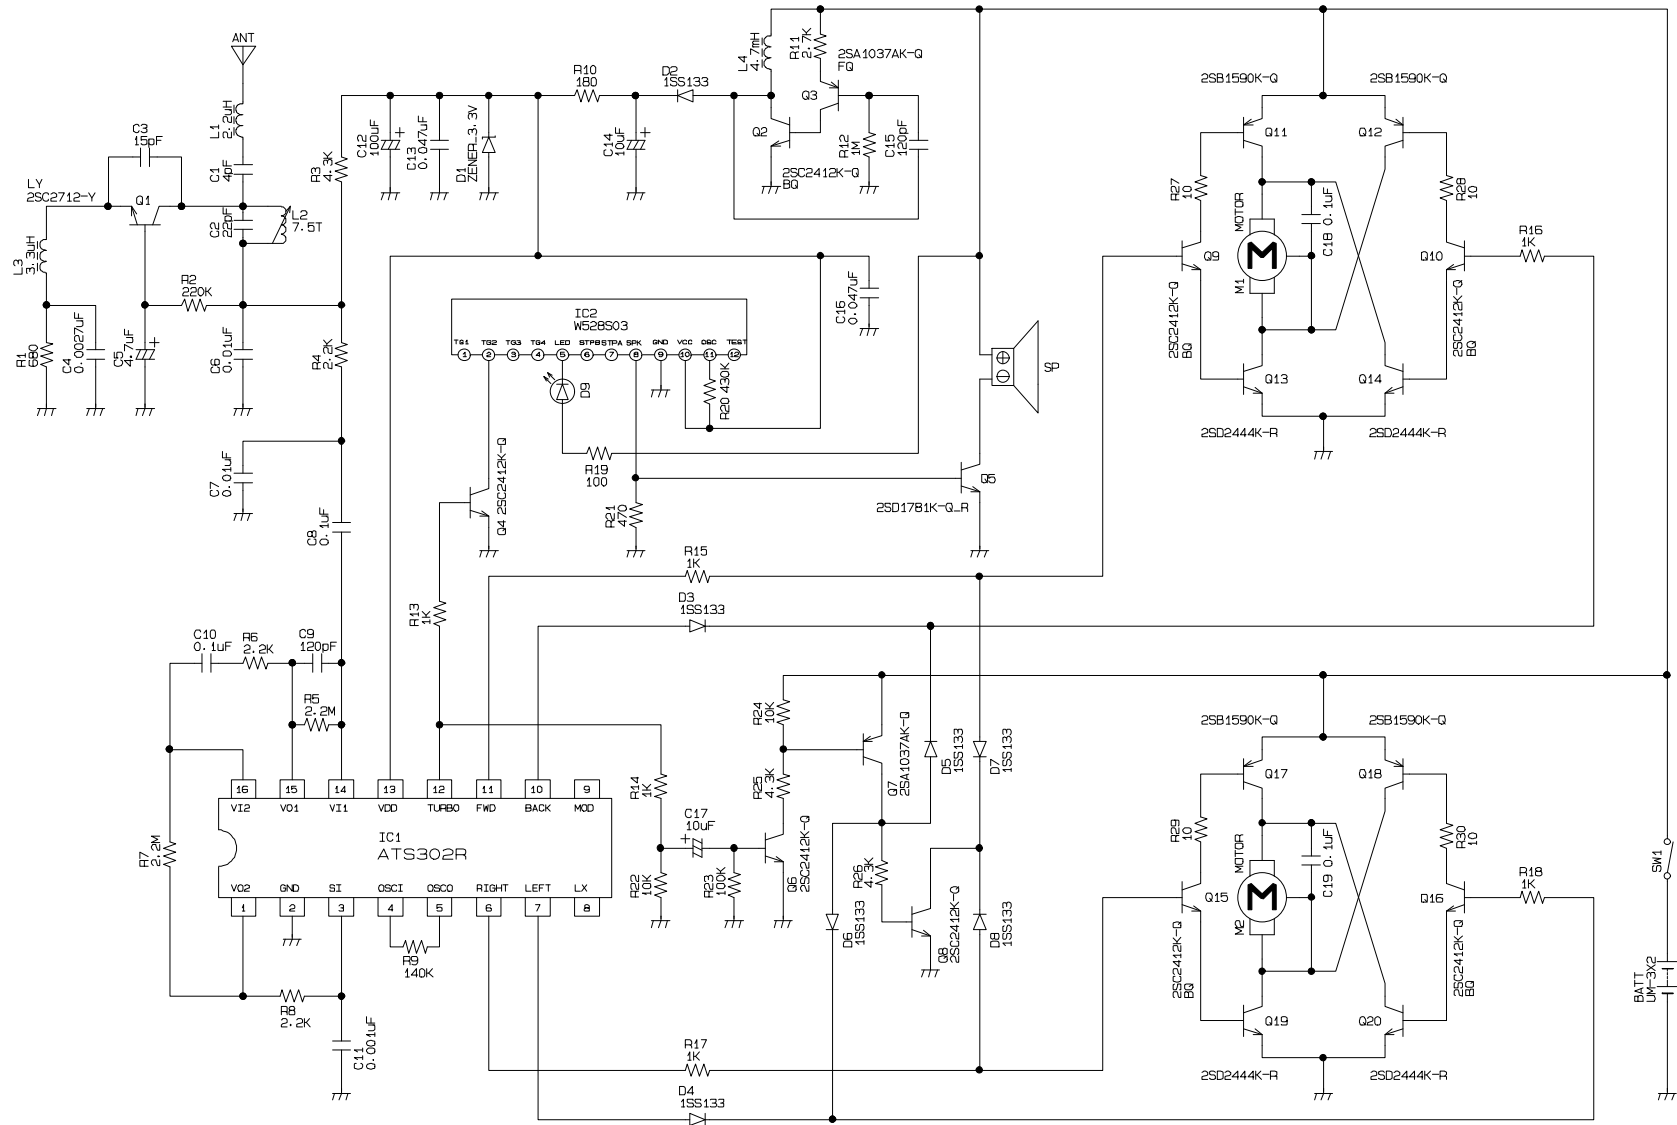

RECEIVER
 TY-W2283-1 27MHZ
 Drawing No. TAIYO KOGYO CO., LTD

RECEIVER	
TY-W2283-1 40MHZ	
Drawing No.	TAIYO CO., LTD

RECEIVER	
TY-W2283-1 49MHZ	
Drawing No.	TAIYO CO. LTD