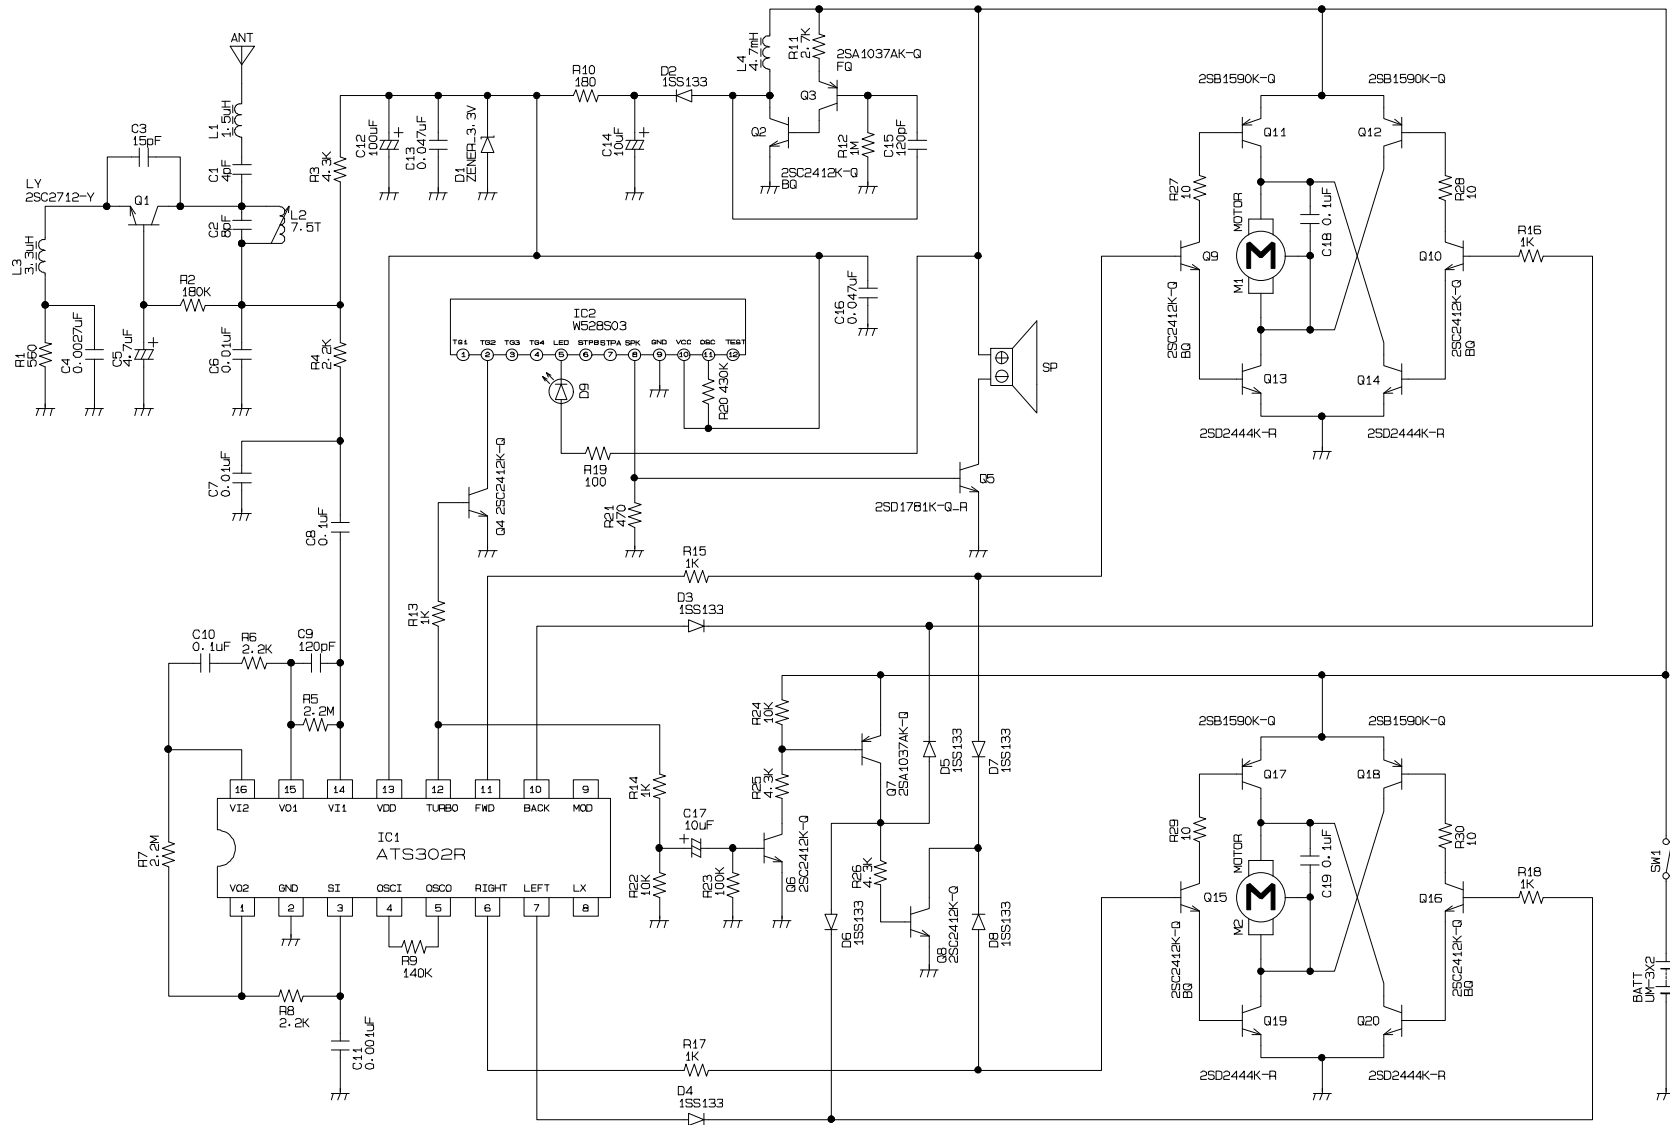

RECEIVER
 TY-W2283-1 27MHZ
 Drawing No. TAIYO KOGYO CO., LTD

RECEIVER	
TY-W2283-1 40MHZ	
Drawing No.	TAIYO CO., LTD

RECEIVER	
TY-W2283-1 49MHZ	
Drawing No.	TAIYO CO. LTD