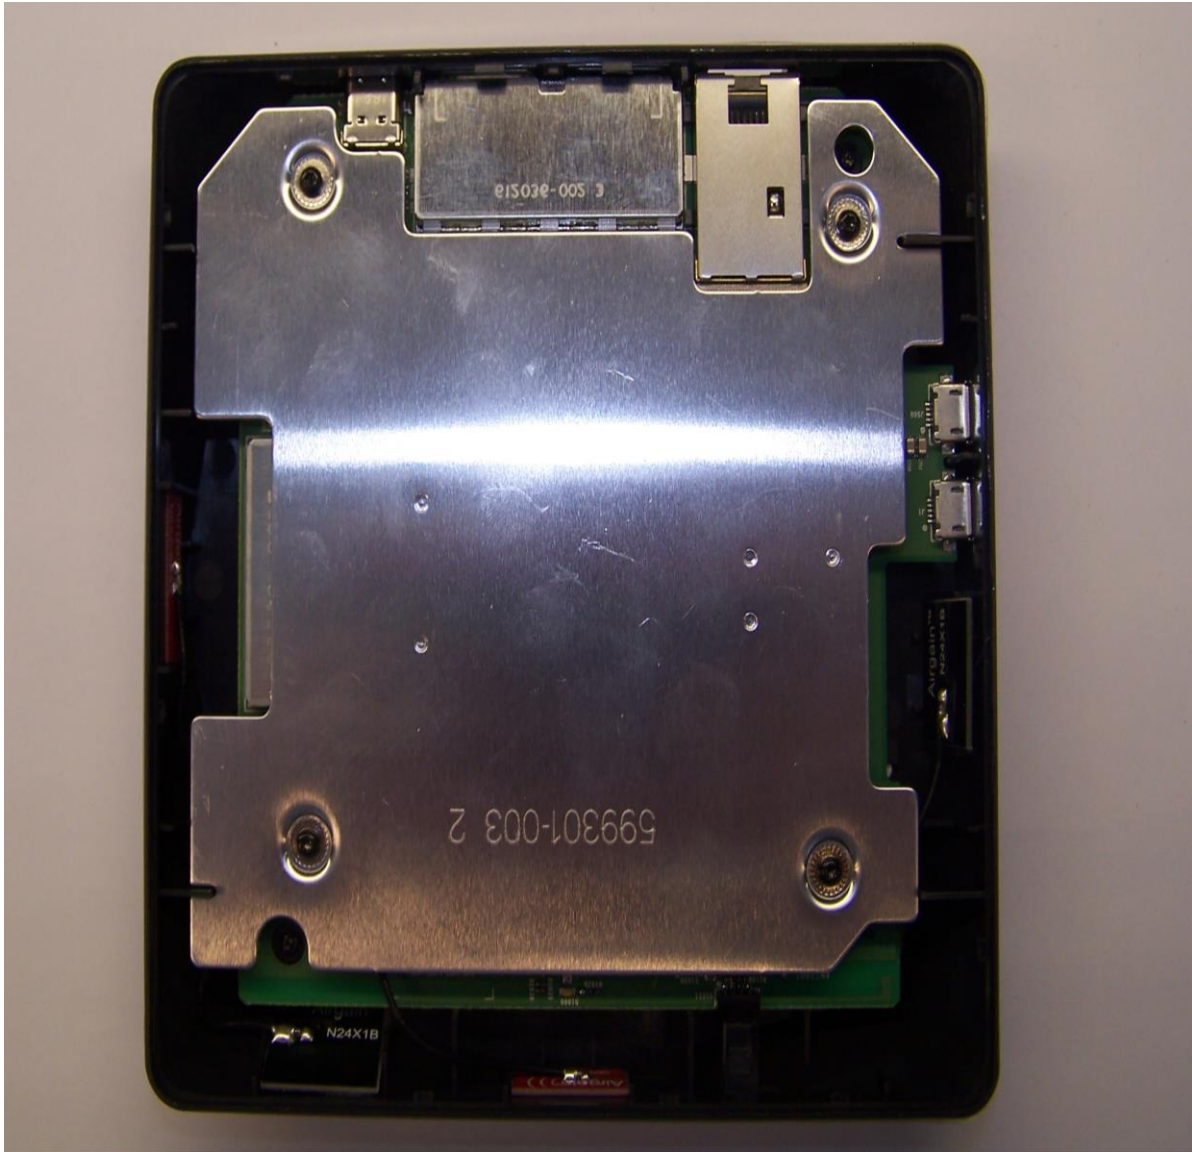

Arris
Internal Photographs
FCC ID: ACQ-XI6 / IC: 109AS-XI6

Top Cover Removed

Arris
Internal Photographs
FCC ID: ACQ-XI6 / IC: 109AS-XI6

PCB Bottom (Shields Removed)

Arris
Internal Photographs
FCC ID: ACQ-XI6 / IC: 109AS-XI6

PCB Top (Shields Removed)