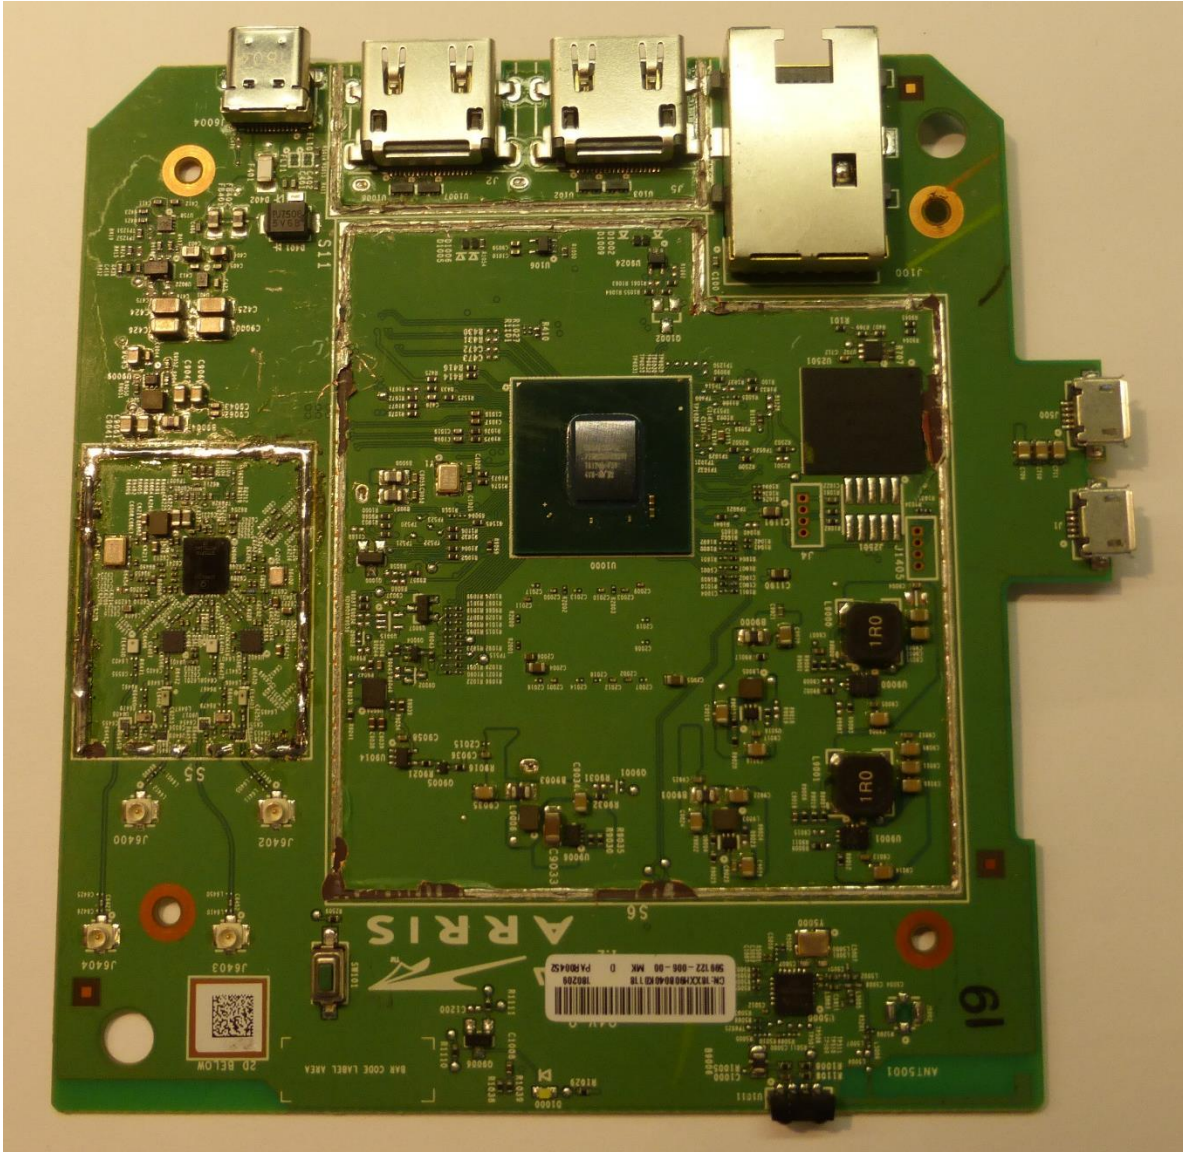

Arris
Internal Photographs
FCC ID: ACQ-XI6 / IC: 109AS-XI6

Top Cover Removed

Arris
Internal Photographs
FCC ID: ACQ-XI6 / IC: 109AS-XI6

PCB Bottom (Shields Removed)

Arris
Internal Photographs
FCC ID: ACQ-XI6 / IC: 109AS-XI6

PCB Top (Shields Removed)