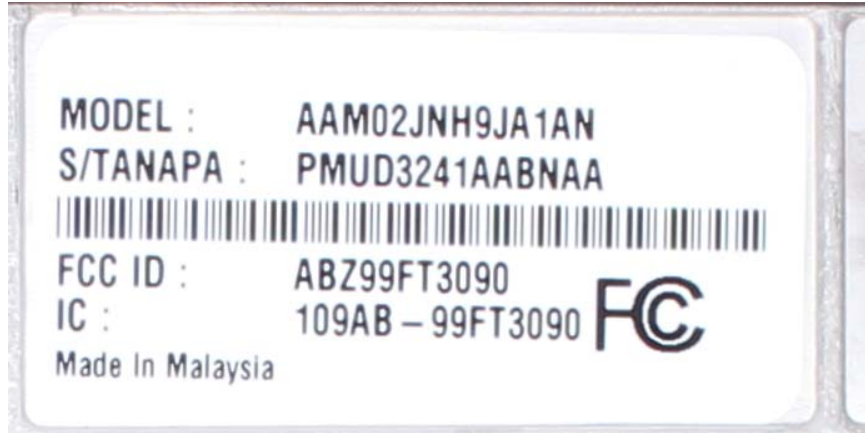

**GENERAL VIEW, 128 CHANNEL MODEL WITH MICROPHONE  
(CLOSE-UP OF RF EXPOSURE LABEL ON FOLLOWING PAGE)**

**RF EXPOSURE LABEL (CLOSE-UP VIEW)**

FRONT VIEW, 128 CHANNEL MODEL

FRONT VIEW, 99 CHANNEL MODEL

FRONT VIEW, 16 CHANNEL MODEL

**BOTTOM VIEW, SHOWING FCC ID LABEL  
(CLOSE-UP OF FCC ID LABEL ON FOLLOWING PAGE)**

CLOSE-UP VIEW OF 128 CHANNEL MODEL FCC ID LABEL

CLOSE-UP VIEW OF 99 CHANNEL MODEL FCC ID LABEL

CLOSE-UP VIEW OF 16 CHANNEL MODEL FCC ID LABEL