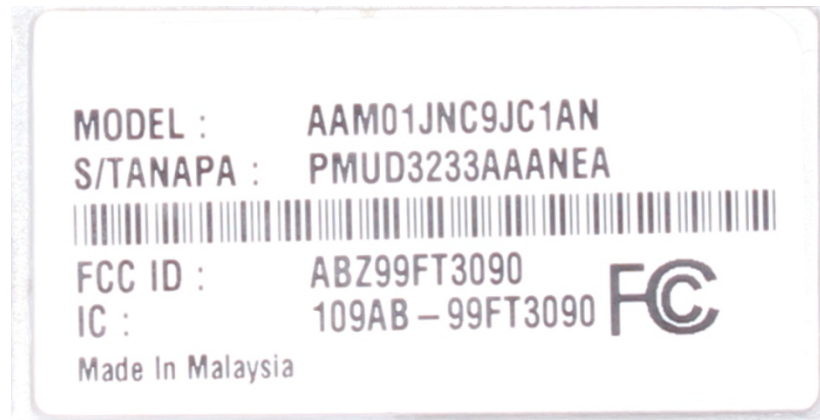

**GENERAL VIEW, 128 CHANNEL MODEL WITH MICROPHONE  
(CLOSE-UP OF RF EXPOSURE LABEL ON FOLLOWING PAGE)**

**RF EXPOSURE LABEL (CLOSE-UP VIEW)**

FRONT VIEW, 128 CHANNEL MODEL

FRONT VIEW, 99 CHANNEL MODEL

FRONT VIEW, 16 CHANNEL MODEL

**BOTTOM VIEW, SHOWING FCC ID LABEL  
(CLOSE-UP OF FCC ID LABEL ON FOLLOWING PAGE)**

CLOSE-UP VIEW OF 128 CHANNEL MODEL FCC ID LABEL

CLOSE-UP VIEW OF 99 CHANNEL MODEL FCC ID LABEL

CLOSE-UP VIEW OF 16 CHANNEL MODEL FCC ID LABEL