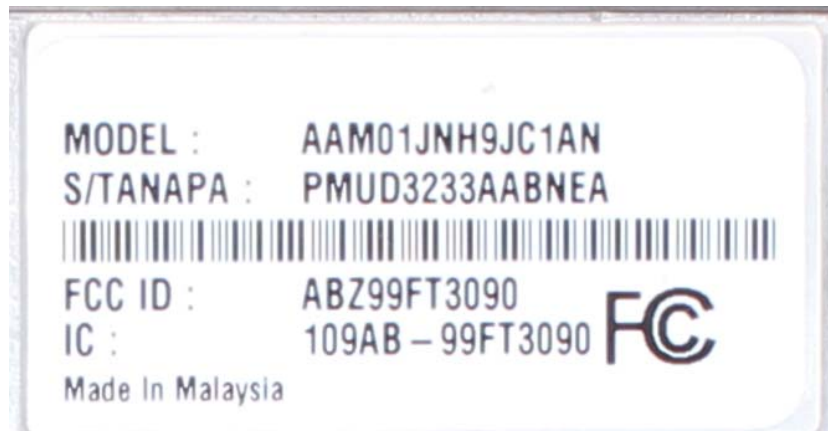

**GENERAL VIEW, 128 CHANNEL MODEL WITH MICROPHONE  
(CLOSE-UP OF RF EXPOSURE LABEL ON FOLLOWING PAGE)**

**RF EXPOSURE LABEL (CLOSE-UP VIEW)**

FRONT VIEW, 128 CHANNEL MODEL

FRONT VIEW, 99 CHANNEL MODEL

FRONT VIEW, 16 CHANNEL MODEL

**BOTTOM VIEW, SHOWING FCC ID LABEL  
(CLOSE-UP OF FCC ID LABEL ON FOLLOWING PAGE)**

CLOSE-UP VIEW OF 128 CHANNEL MODEL FCC ID LABEL

CLOSE-UP VIEW OF 99 CHANNEL MODEL FCC ID LABEL

CLOSE-UP VIEW OF 16 CHANNEL MODEL FCC ID LABEL