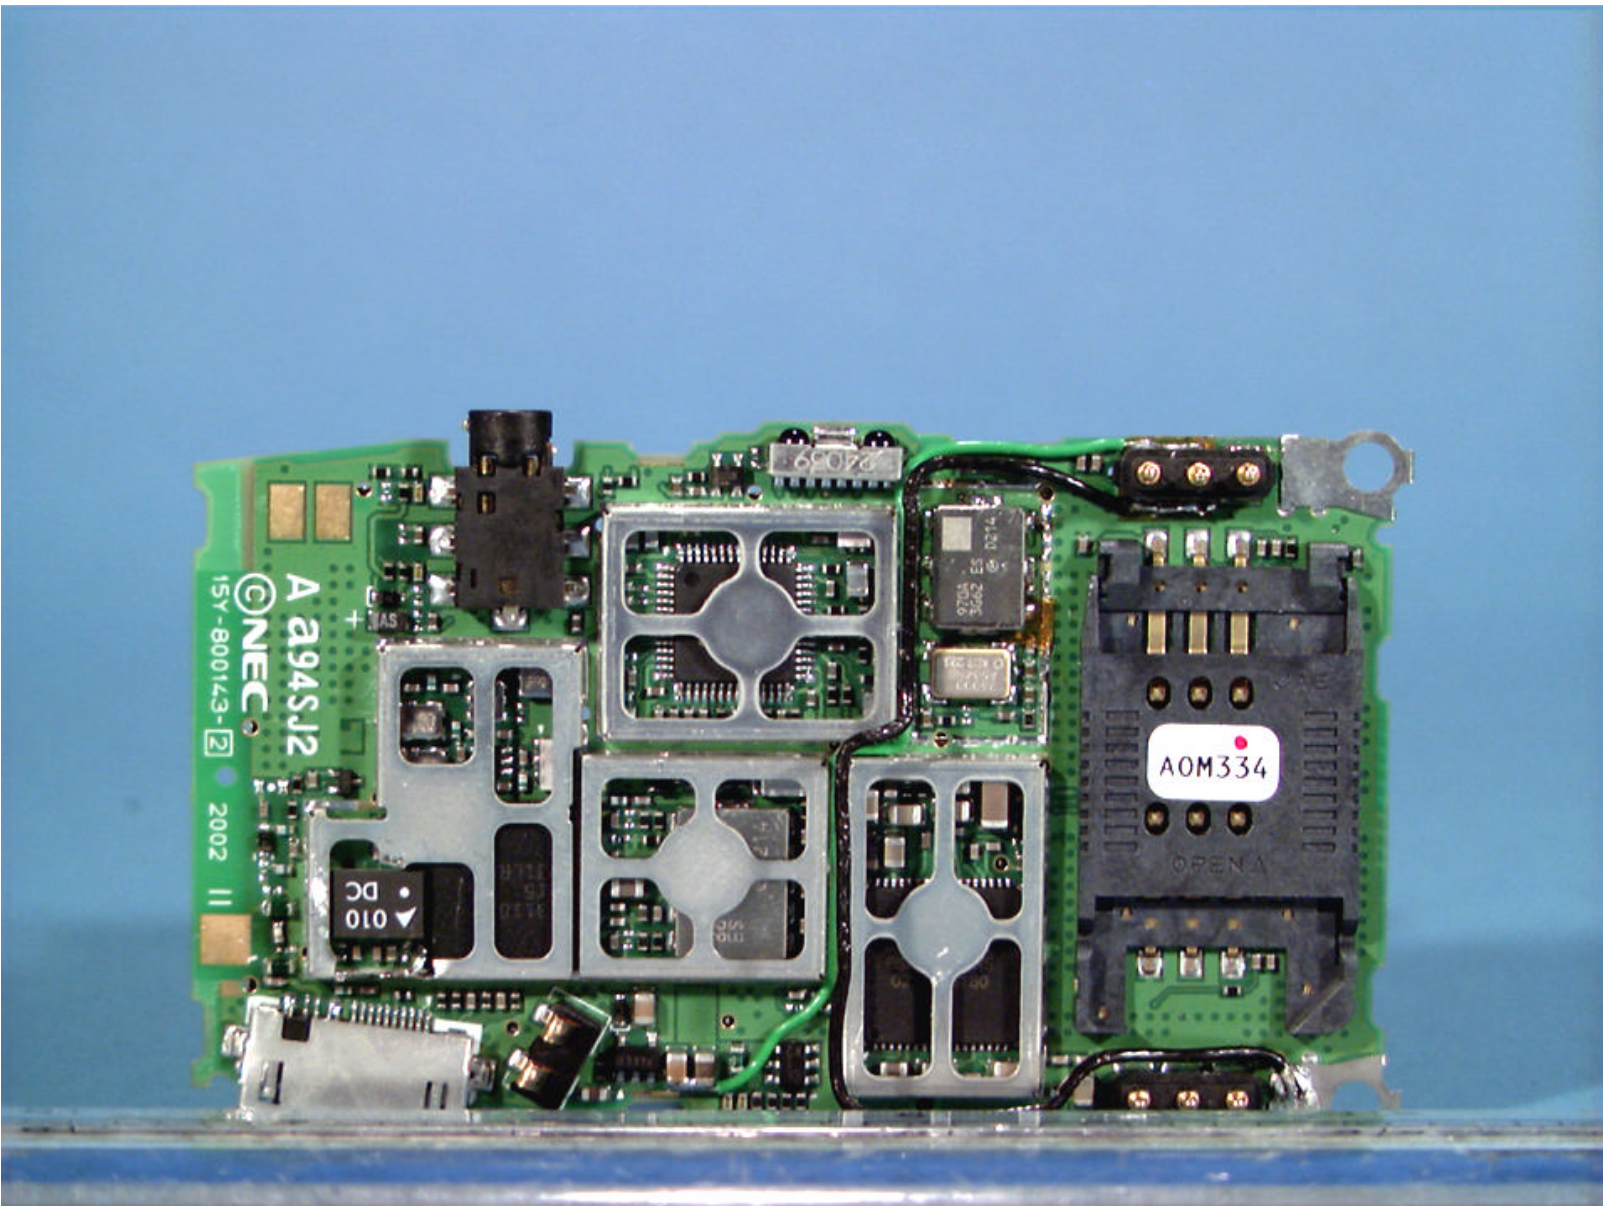

© 2002 PCTEST Lab

NEC FCC ID: A98-KMP6J1F1-1A  
Dual-Band GSM Phone (Model: KMP6J1F1)

© 2002 PCTEST Lab

NEC FCC ID: A98-KMP6J1F1-1A  
Dual-Band GSM Phone (Model: KMP6J1F1)

© 2002 PCTEST Lab

NEC FCC ID: A98-KMP6J1F1-1A  
Dual-Band GSM Phone (Model: KMP6J1F1)

© 2002 PCTEST Lab

NEC FCC ID: A98-KMP6J1F1-1A  
Dual-Band GSM Phone (Model: KMP6J1F1)

© 2002 PCTEST Lab

NEC FCC ID: A98-KMP6J1F1-1A  
Dual-Band GSM Phone (Model: KMP6J1F1)