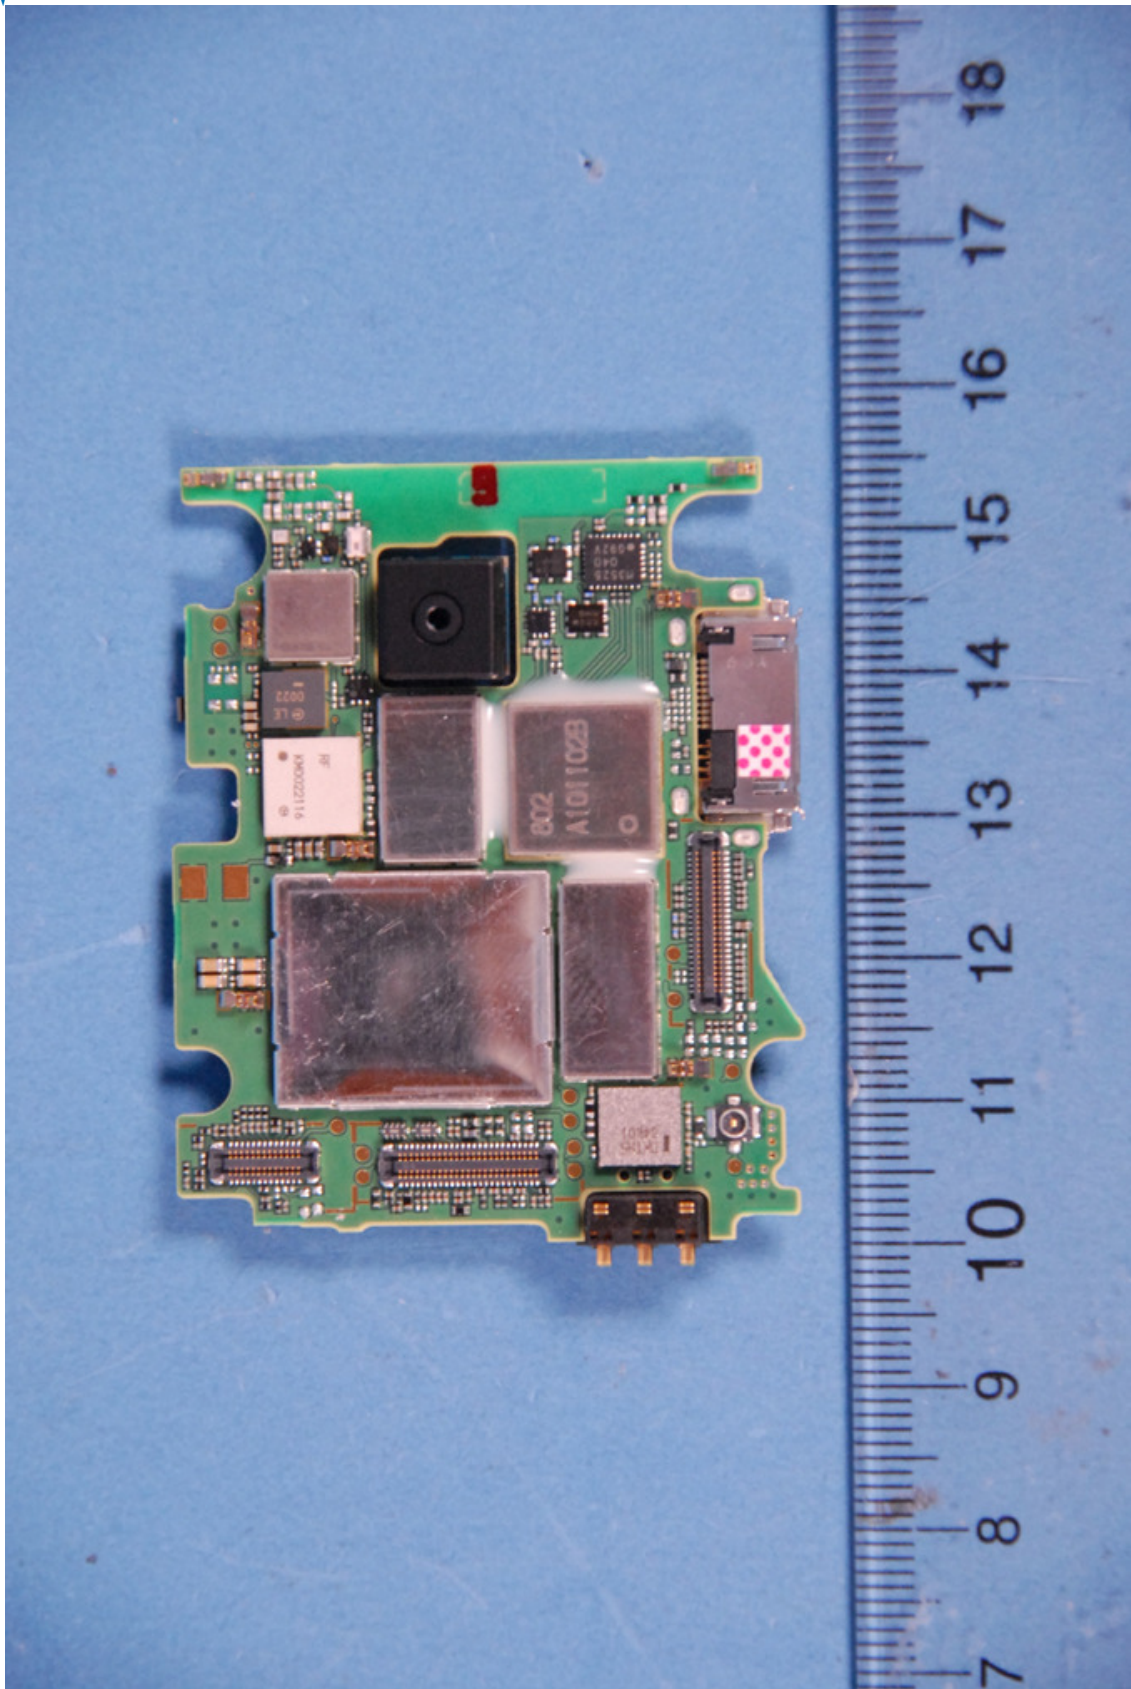

INTERNAL PHOTOGRAPHS

	<p>NEC Corporation of America FCC ID: A98-JZW0935</p>	<p>Model: KMP7N4Y1-5A</p>
<p>Internal Photos</p>	<p>EUT Type: 1900 GSM/GPRS and 850 WCDMA Phone with Bluetooth, WLAN and RFID</p>	<p>Page 1 of 10</p>

	<p>NEC Corporation of America FCC ID: A98-JZW0935</p>	<p>Model: KMP7N4Y1-5A</p>
<p>Internal Photos</p>	<p>EUT Type: 1900 GSM/GPRS and 850 WCDMA Phone with Bluetooth, WLAN and RFID</p>	<p>Page 2 of 10</p>

	NEC Corporation of America FCC ID: A98-JZW0935	Model: KMP7N4Y1-5A
Internal Photos	EUT Type: 1900 GSM/GPRS and 850 WCDMA Phone with Bluetooth, WLAN and RFID	Page 3 of 10

	NEC Corporation of America FCC ID: A98-JZW0935	Model: KMP7N4Y1-5A
Internal Photos	EUT Type: 1900 GSM/GPRS and 850 WCDMA Phone with Bluetooth, WLAN and RFID	Page 4 of 10

	NEC Corporation of America FCC ID: A98-JZW0935	Model: KMP7N4Y1-5A
Internal Photos	EUT Type: 1900 GSM/GPRS and 850 WCDMA Phone with Bluetooth, WLAN and RFID	Page 5 of 10

 PCTEST ENGINEERING LABORATORY, INC.	NEC Corporation of America FCC ID: A98-JZW0935	Model: KMP7N4Y1-5A
Internal Photos	EUT Type: 1900 GSM/GPRS and 850 WCDMA Phone with Bluetooth, WLAN and RFID	Page 6 of 10