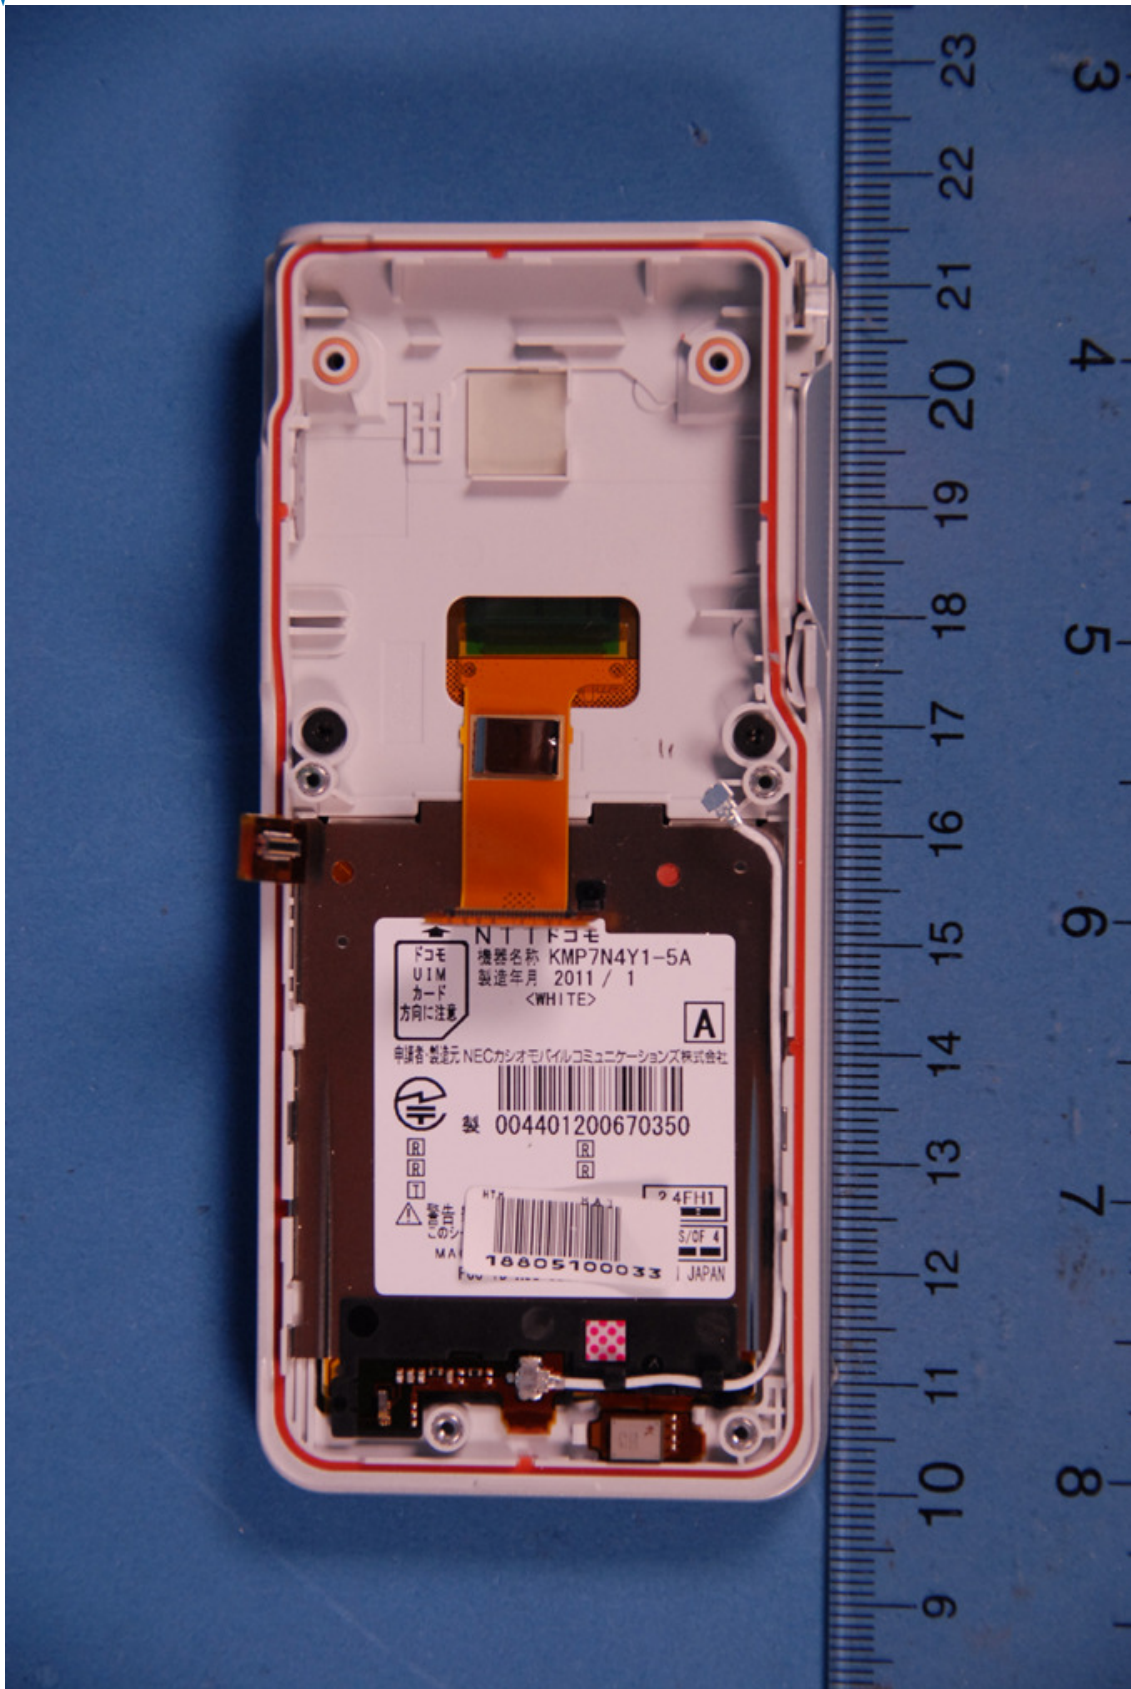

NEC Corporation of America FCC ID: A98-JZW0935	Model: KMP7N4Y1-5A
Internal Photos	EUT Type: 1900 GSM/GPRS and 850 WCDMA Phone with Bluetooth, WLAN and RFID	Page 8 of 10