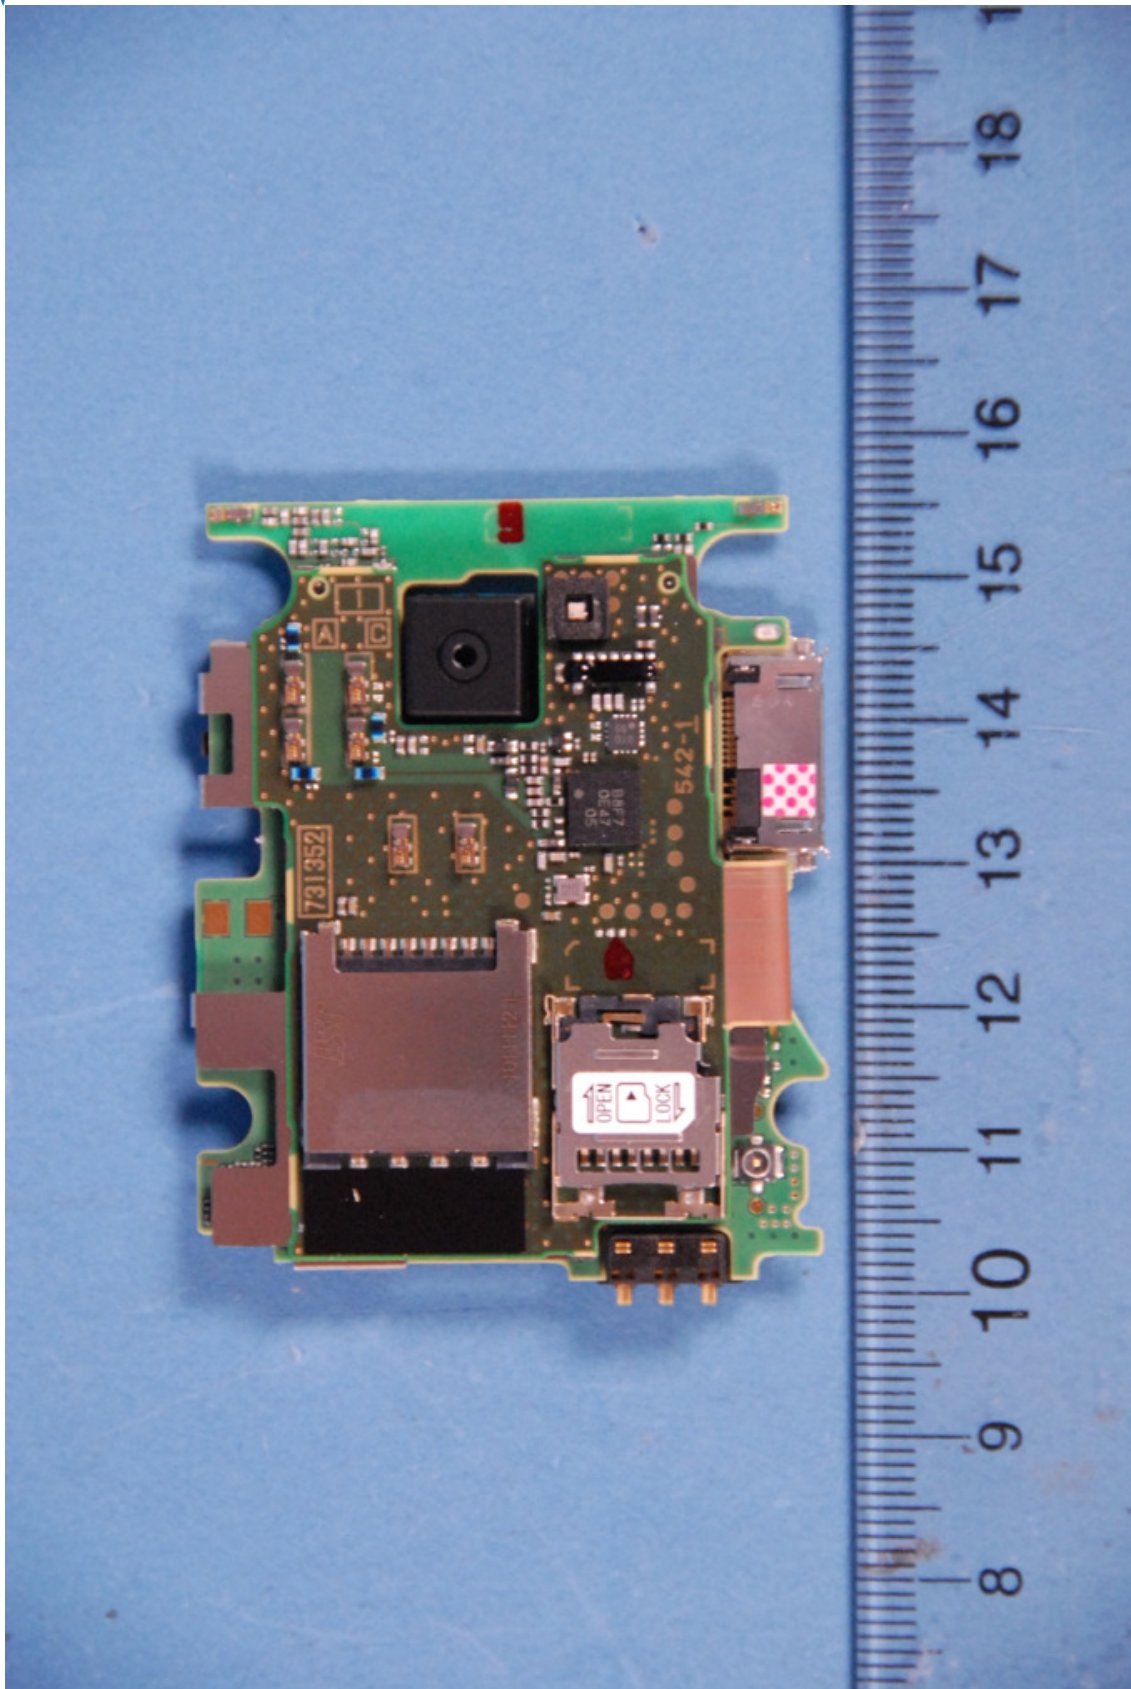

INTERNAL PHOTOGRAPHS

	<p>NEC Corporation of America FCC ID: A98-JZW0935</p>	<p>Model: KMP7N4Y1-5A</p>
<p>Internal Photos</p>	<p>EUT Type: 1900 GSM/GPRS and 850 WCDMA Phone with Bluetooth, WLAN and RFID</p>	<p>Page 1 of 10</p>

	<p>NEC Corporation of America FCC ID: A98-JZW0935</p>	<p>Model: KMP7N4Y1-5A</p>
<p>Internal Photos</p>	<p>EUT Type: 1900 GSM/GPRS and 850 WCDMA Phone with Bluetooth, WLAN and RFID</p>	<p>Page 2 of 10</p>

	NEC Corporation of America FCC ID: A98-JZW0935	Model: KMP7N4Y1-5A
Internal Photos	EUT Type: 1900 GSM/GPRS and 850 WCDMA Phone with Bluetooth, WLAN and RFID	Page 3 of 10

	NEC Corporation of America FCC ID: A98-JZW0935	Model: KMP7N4Y1-5A
Internal Photos	EUT Type: 1900 GSM/GPRS and 850 WCDMA Phone with Bluetooth, WLAN and RFID	Page 4 of 10

	NEC Corporation of America FCC ID: A98-JZW0935	Model: KMP7N4Y1-5A
Internal Photos	EUT Type: 1900 GSM/GPRS and 850 WCDMA Phone with Bluetooth, WLAN and RFID	Page 5 of 10

 PCTEST ENGINEERING LABORATORY, INC.	NEC Corporation of America FCC ID: A98-JZW0935	Model: KMP7N4Y1-5A
Internal Photos	EUT Type: 1900 GSM/GPRS and 850 WCDMA Phone with Bluetooth, WLAN and RFID	Page 6 of 10