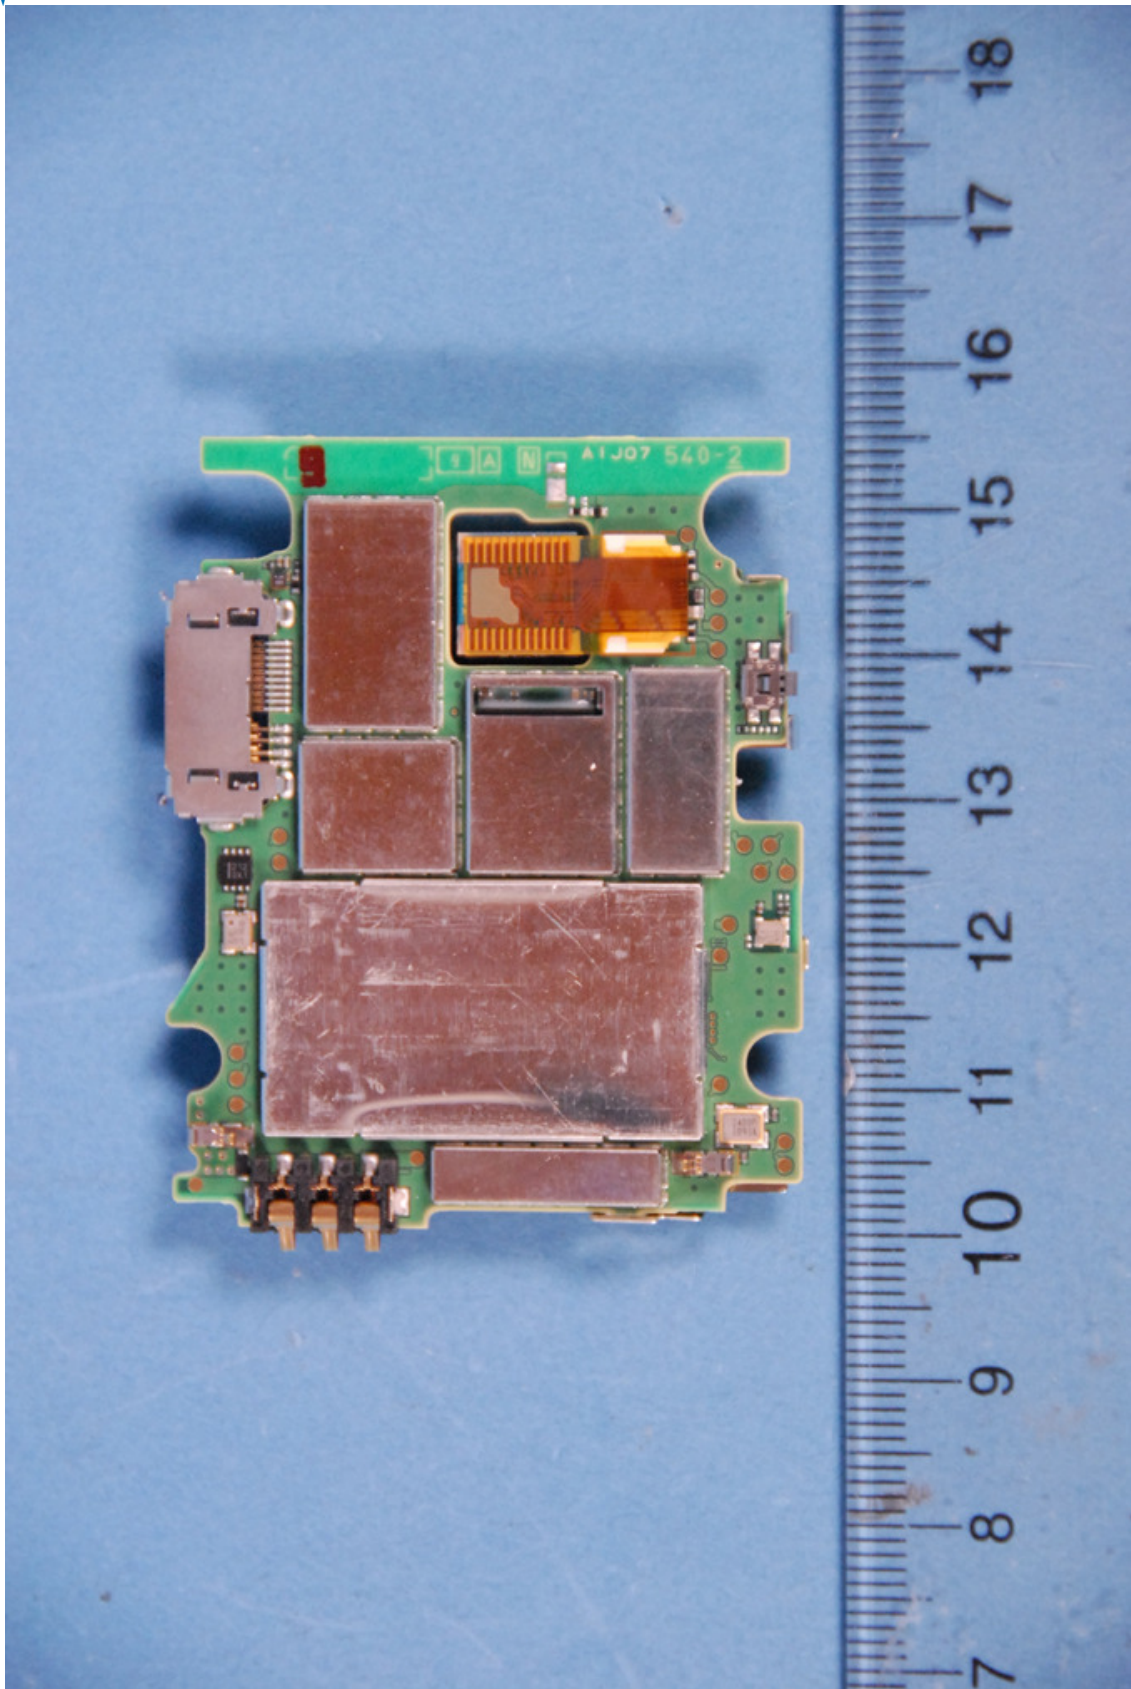

INTERNAL PHOTOGRAPHS

	<p>NEC Corporation of America FCC ID: A98-JZW0935</p>	<p>Model: KMP7N4Y1-5A</p>
<p>Internal Photos</p>	<p>EUT Type: 1900 GSM/GPRS and 850 WCDMA Phone with Bluetooth, WLAN and RFID</p>	<p>Page 1 of 10</p>

	<p>NEC Corporation of America FCC ID: A98-JZW0935</p>	<p>Model: KMP7N4Y1-5A</p>
<p>Internal Photos</p>	<p>EUT Type: 1900 GSM/GPRS and 850 WCDMA Phone with Bluetooth, WLAN and RFID</p>	<p>Page 2 of 10</p>

	NEC Corporation of America FCC ID: A98-JZW0935	Model: KMP7N4Y1-5A
Internal Photos	EUT Type: 1900 GSM/GPRS and 850 WCDMA Phone with Bluetooth, WLAN and RFID	Page 3 of 10

	NEC Corporation of America FCC ID: A98-JZW0935	Model: KMP7N4Y1-5A
Internal Photos	EUT Type: 1900 GSM/GPRS and 850 WCDMA Phone with Bluetooth, WLAN and RFID	Page 4 of 10

	NEC Corporation of America FCC ID: A98-JZW0935	Model: KMP7N4Y1-5A
Internal Photos	EUT Type: 1900 GSM/GPRS and 850 WCDMA Phone with Bluetooth, WLAN and RFID	Page 5 of 10

 PCTEST ENGINEERING LABORATORY, INC.	NEC Corporation of America FCC ID: A98-JZW0935	Model: KMP7N4Y1-5A
Internal Photos	EUT Type: 1900 GSM/GPRS and 850 WCDMA Phone with Bluetooth, WLAN and RFID	Page 6 of 10