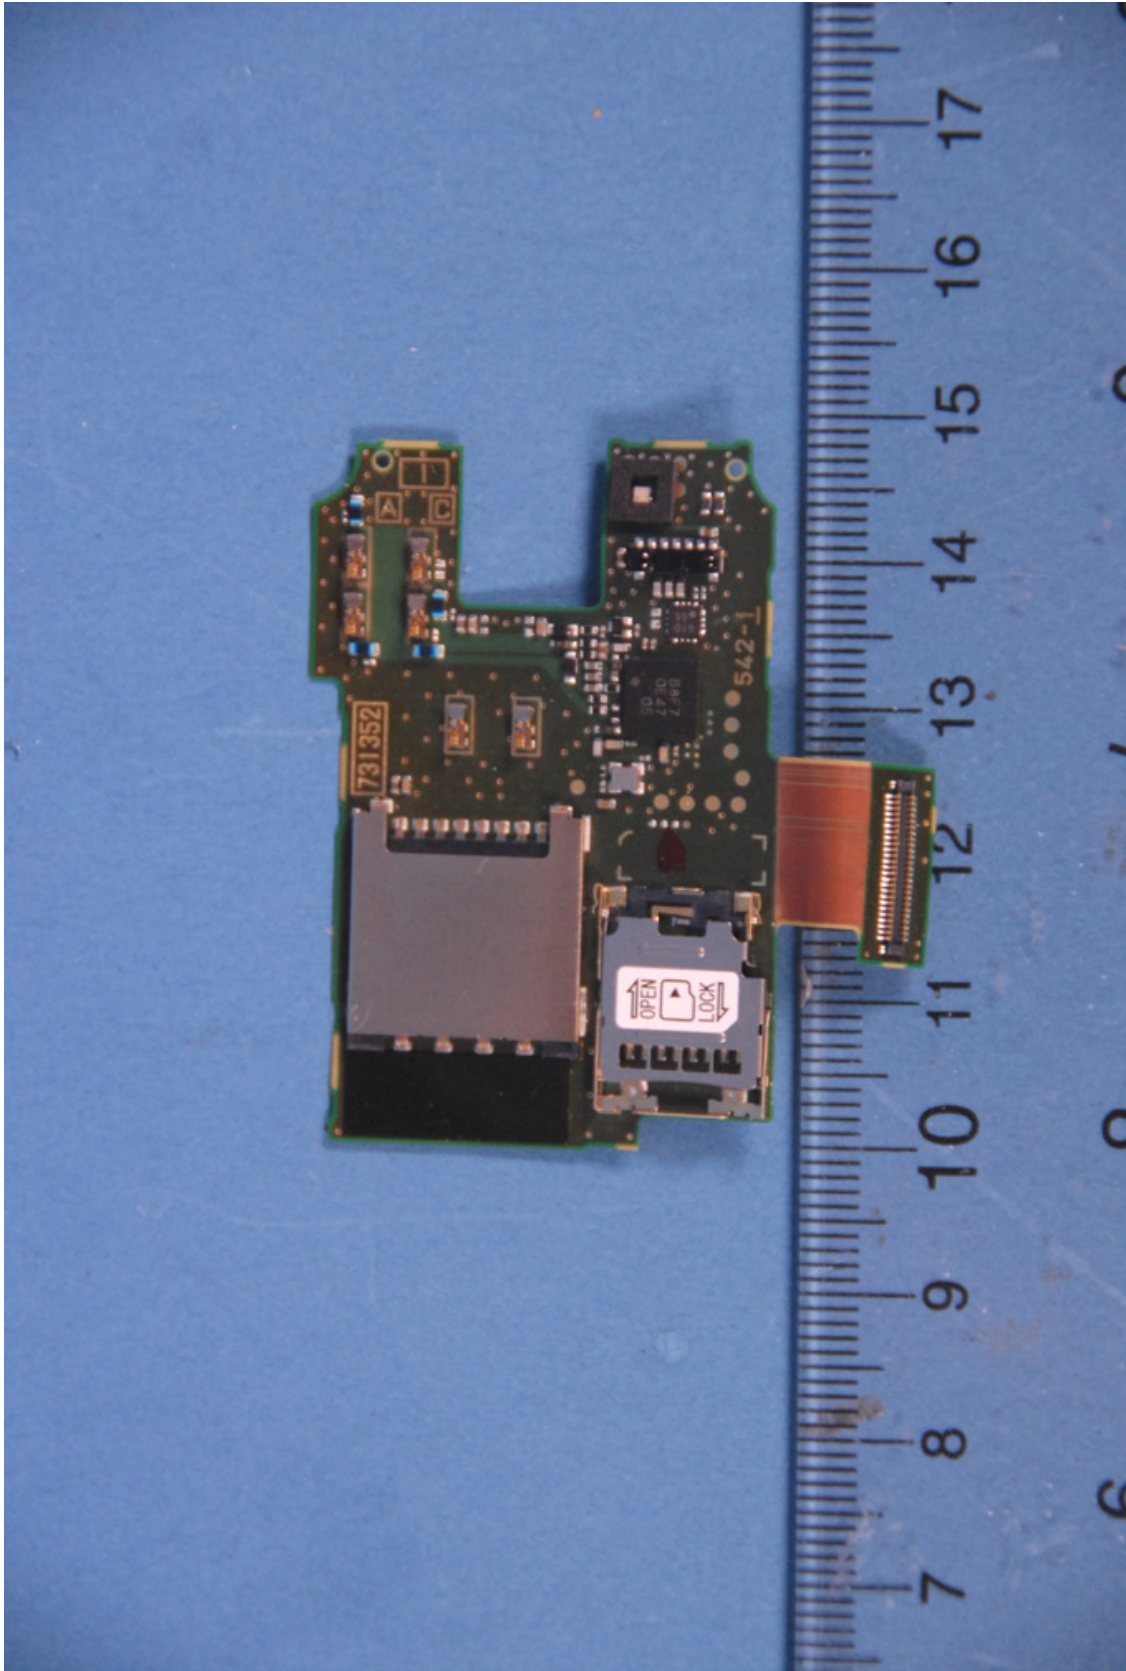

INTERNAL PHOTOGRAPHS

	<p>NEC Corporation of America FCC ID: A98-JZW0935</p>	<p>Model: KMP7N4Y1-5A</p>
<p>Internal Photos</p>	<p>EUT Type: 1900 GSM/GPRS and 850 WCDMA Phone with Bluetooth, WLAN and RFID</p>	<p>Page 1 of 10</p>

	<p>NEC Corporation of America FCC ID: A98-JZW0935</p>	<p>Model: KMP7N4Y1-5A</p>
<p>Internal Photos</p>	<p>EUT Type: 1900 GSM/GPRS and 850 WCDMA Phone with Bluetooth, WLAN and RFID</p>	<p>Page 2 of 10</p>

	NEC Corporation of America FCC ID: A98-JZW0935	Model: KMP7N4Y1-5A
Internal Photos	EUT Type: 1900 GSM/GPRS and 850 WCDMA Phone with Bluetooth, WLAN and RFID	Page 3 of 10

	NEC Corporation of America FCC ID: A98-JZW0935	Model: KMP7N4Y1-5A
Internal Photos	EUT Type: 1900 GSM/GPRS and 850 WCDMA Phone with Bluetooth, WLAN and RFID	Page 4 of 10

	NEC Corporation of America FCC ID: A98-JZW0935	Model: KMP7N4Y1-5A
Internal Photos	EUT Type: 1900 GSM/GPRS and 850 WCDMA Phone with Bluetooth, WLAN and RFID	Page 5 of 10

 PCTEST ENGINEERING LABORATORY, INC.	NEC Corporation of America FCC ID: A98-JZW0935	Model: KMP7N4Y1-5A
Internal Photos	EUT Type: 1900 GSM/GPRS and 850 WCDMA Phone with Bluetooth, WLAN and RFID	Page 6 of 10