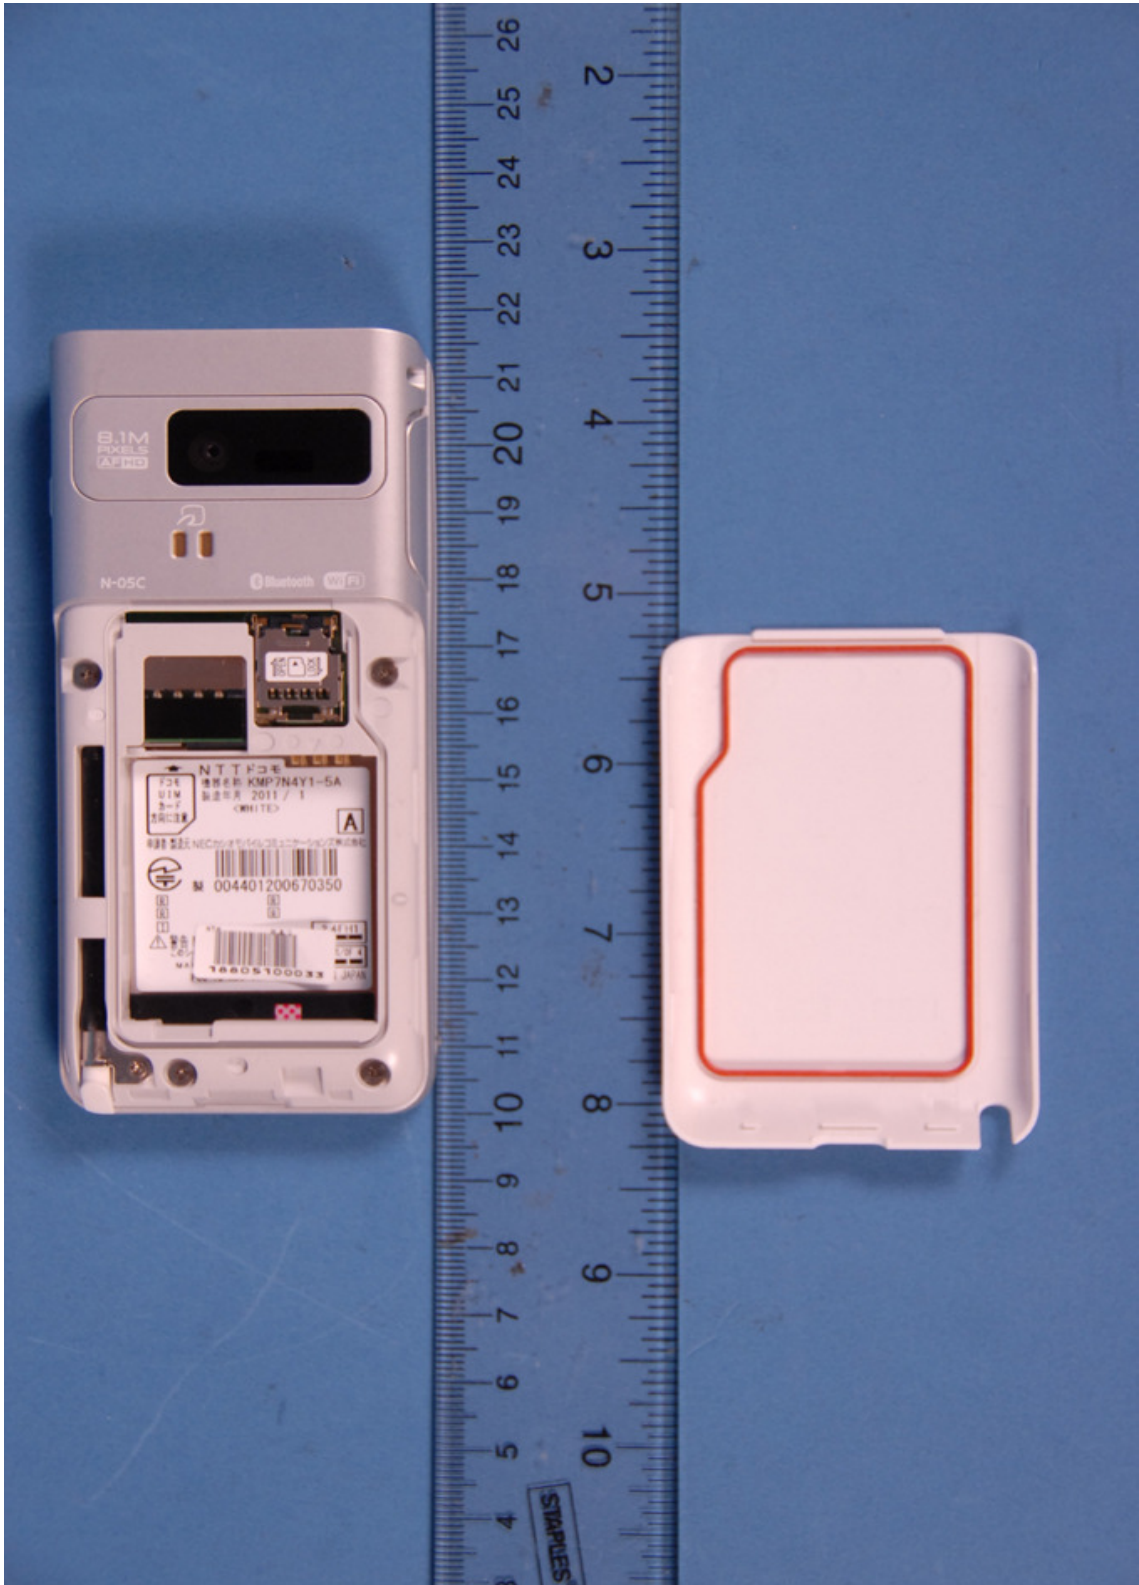

INTERNAL PHOTOGRAPHS

	<p>NEC Corporation of America FCC ID: A98-JZW0935</p>	<p>Model: KMP7N4Y1-5A</p>
<p>Internal Photos</p>	<p>EUT Type: 1900 GSM/GPRS and 850 WCDMA Phone with Bluetooth, WLAN and RFID</p>	<p>Page 1 of 10</p>

	<p>NEC Corporation of America FCC ID: A98-JZW0935</p>	<p>Model: KMP7N4Y1-5A</p>
<p>Internal Photos</p>	<p>EUT Type: 1900 GSM/GPRS and 850 WCDMA Phone with Bluetooth, WLAN and RFID</p>	<p>Page 2 of 10</p>

	NEC Corporation of America FCC ID: A98-JZW0935	Model: KMP7N4Y1-5A
Internal Photos	EUT Type: 1900 GSM/GPRS and 850 WCDMA Phone with Bluetooth, WLAN and RFID	Page 3 of 10

	NEC Corporation of America FCC ID: A98-JZW0935	Model: KMP7N4Y1-5A
Internal Photos	EUT Type: 1900 GSM/GPRS and 850 WCDMA Phone with Bluetooth, WLAN and RFID	Page 4 of 10

	NEC Corporation of America FCC ID: A98-JZW0935	Model: KMP7N4Y1-5A
Internal Photos	EUT Type: 1900 GSM/GPRS and 850 WCDMA Phone with Bluetooth, WLAN and RFID	Page 5 of 10

 PCTEST ENGINEERING LABORATORY, INC.	NEC Corporation of America FCC ID: A98-JZW0935	Model: KMP7N4Y1-5A
Internal Photos	EUT Type: 1900 GSM/GPRS and 850 WCDMA Phone with Bluetooth, WLAN and RFID	Page 6 of 10