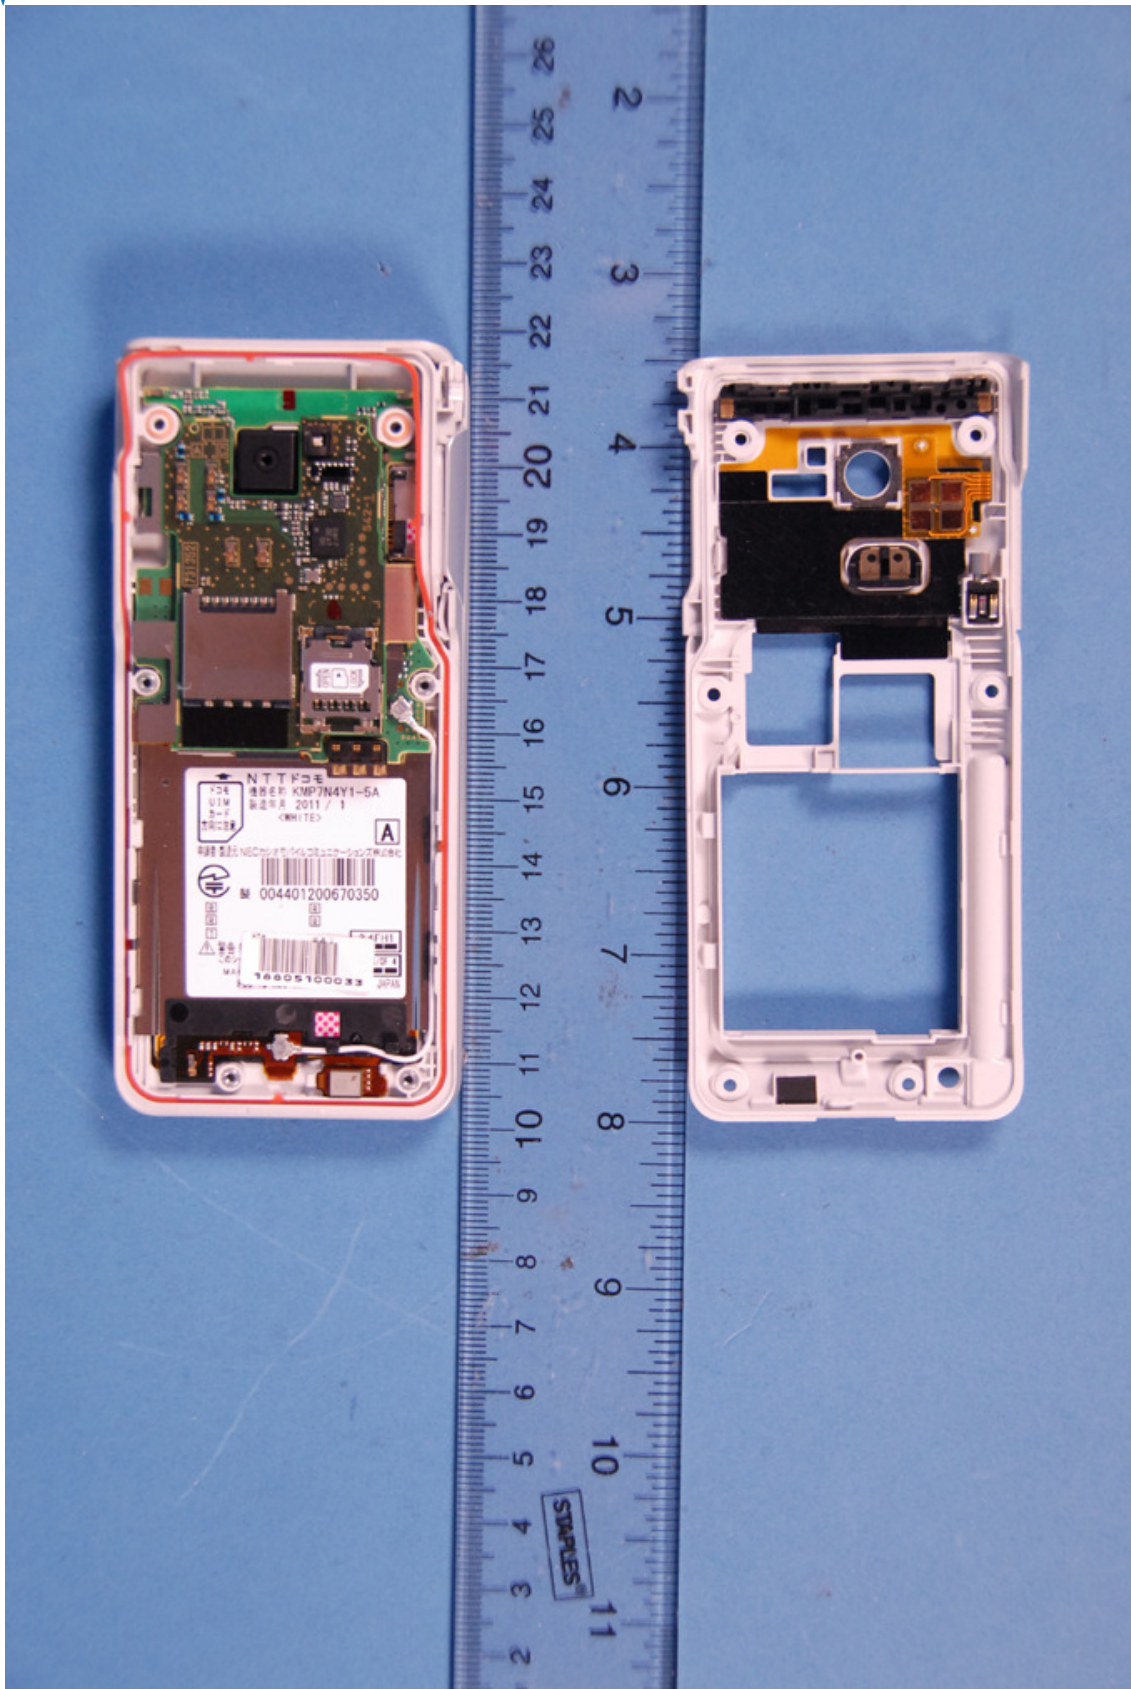

INTERNAL PHOTOGRAPHS

	<p>NEC Corporation of America FCC ID: A98-JZW0935</p>	<p>Model: KMP7N4Y1-5A</p>
<p>Internal Photos</p>	<p>EUT Type: 1900 GSM/GPRS and 850 WCDMA Phone with Bluetooth, WLAN and RFID</p>	<p>Page 1 of 10</p>

	<p>NEC Corporation of America FCC ID: A98-JZW0935</p>	<p>Model: KMP7N4Y1-5A</p>
<p>Internal Photos</p>	<p>EUT Type: 1900 GSM/GPRS and 850 WCDMA Phone with Bluetooth, WLAN and RFID</p>	<p>Page 2 of 10</p>

	NEC Corporation of America FCC ID: A98-JZW0935	Model: KMP7N4Y1-5A
Internal Photos	EUT Type: 1900 GSM/GPRS and 850 WCDMA Phone with Bluetooth, WLAN and RFID	Page 3 of 10

	NEC Corporation of America FCC ID: A98-JZW0935	Model: KMP7N4Y1-5A
Internal Photos	EUT Type: 1900 GSM/GPRS and 850 WCDMA Phone with Bluetooth, WLAN and RFID	Page 4 of 10

	NEC Corporation of America FCC ID: A98-JZW0935	Model: KMP7N4Y1-5A
Internal Photos	EUT Type: 1900 GSM/GPRS and 850 WCDMA Phone with Bluetooth, WLAN and RFID	Page 5 of 10

 PCTEST ENGINEERING LABORATORY, INC.	NEC Corporation of America FCC ID: A98-JZW0935	Model: KMP7N4Y1-5A
Internal Photos	EUT Type: 1900 GSM/GPRS and 850 WCDMA Phone with Bluetooth, WLAN and RFID	Page 6 of 10