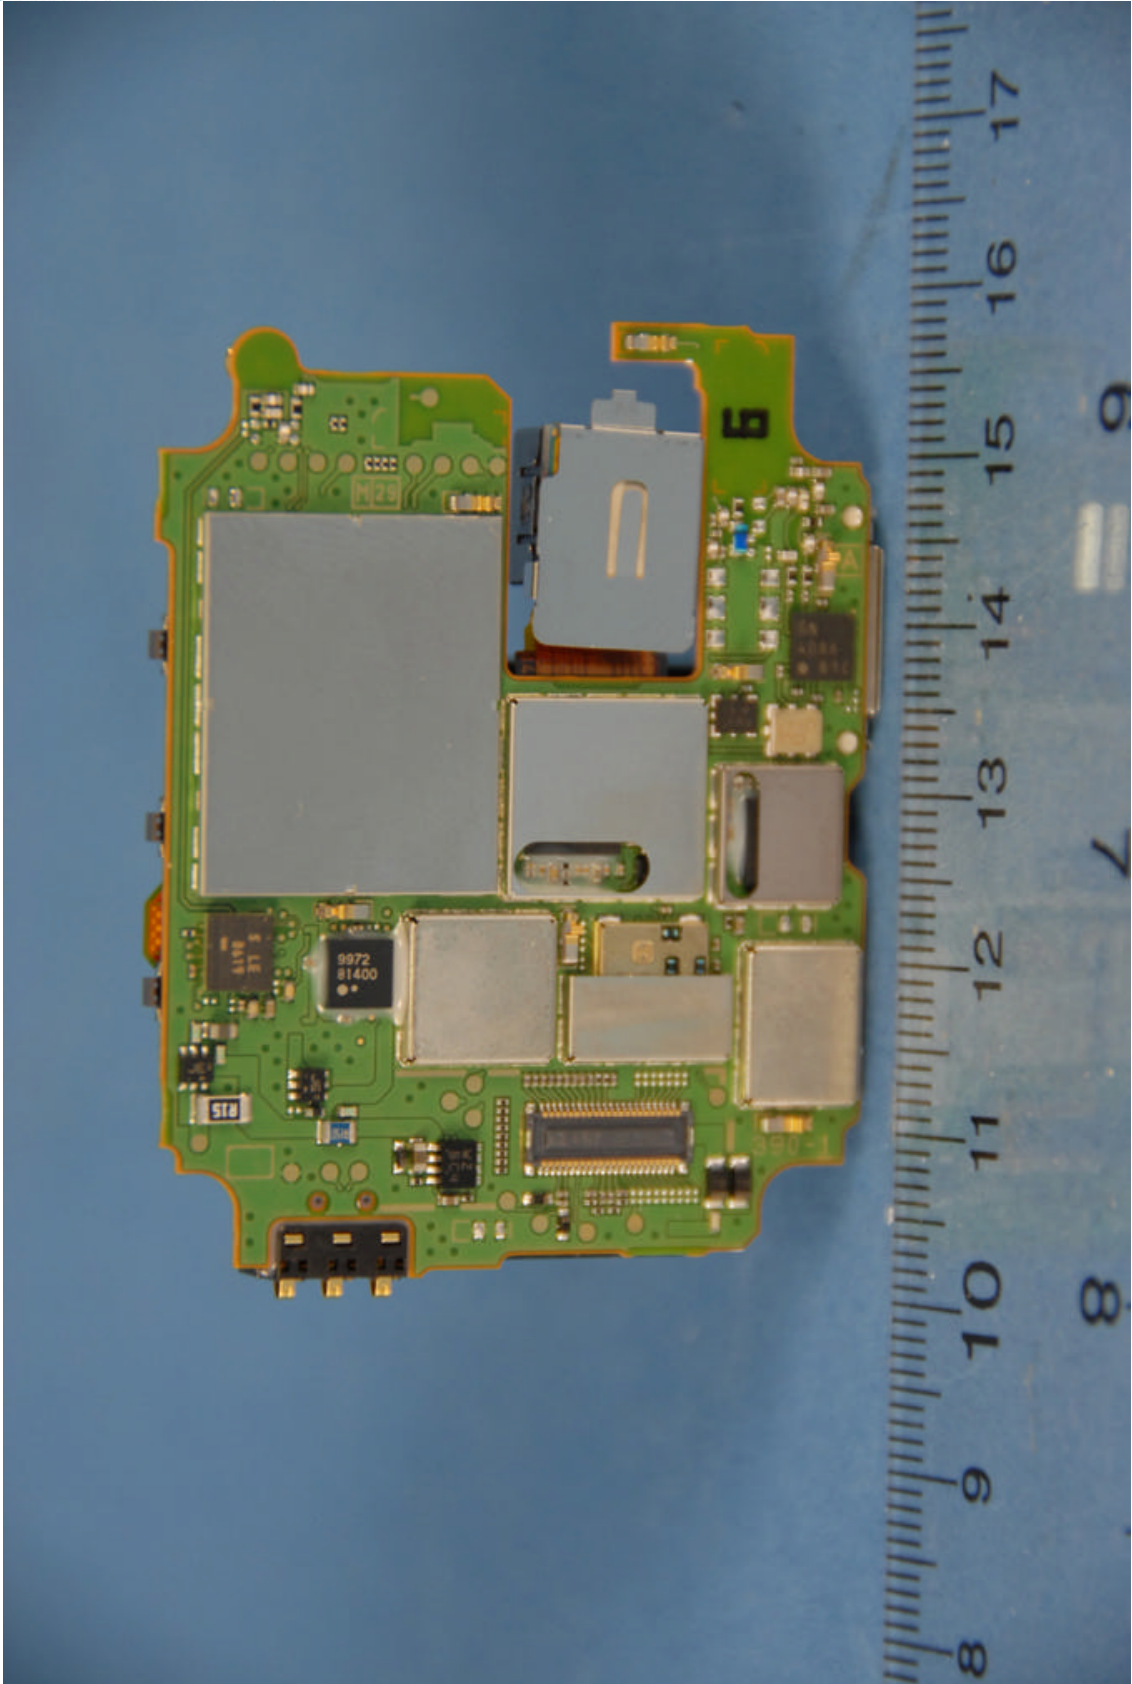

INTERNAL PHOTOGRAPHS

	<p>NEC FCC ID: A98-7N2R12A</p>	<p>Model: KMP7N2R1-2A</p>
<p>Internal Photos</p>	<p>EUT Type: 850 WCDMA and 1900 GSM Phone with Bluetooth and RFID</p>	<p>Page 1 of 7</p>

	<p>NEC FCC ID: A98-7N2R12A</p>	<p>Model: KMP7N2R1-2A</p>
<p>Internal Photos</p>	<p>EUT Type: 850 WCDMA and 1900 GSM Phone with Bluetooth and RFID</p>	<p>Page 2 of 7</p>

	<p>NEC FCC ID: A98-7N2R12A</p>	<p>Model: KMP7N2R1-2A</p>
<p>Internal Photos</p>	<p>EUT Type: 850 WCDMA and 1900 GSM Phone with Bluetooth and RFID</p>	<p>Page 3 of 7</p>

	NEC FCC ID: A98-7N2R12A	Model: KMP7N2R1-2A
Internal Photos	EUT Type: 850 WCDMA and 1900 GSM Phone with Bluetooth and RFID	Page 4 of 7

	<p>NEC FCC ID: A98-7N2R12A</p>	<p>Model: KMP7N2R1-2A</p>
<p>Internal Photos</p>	<p>EUT Type: 850 WCDMA and 1900 GSM Phone with Bluetooth and RFID</p>	<p>Page 5 of 7</p>

	NEC FCC ID: A98-7N2R12A	Model: KMP7N2R1-2A
Internal Photos	EUT Type: 850 WCDMA and 1900 GSM Phone with Bluetooth and RFID	Page 6 of 7

	NEC FCC ID: A98-7N2R12A	Model: KMP7N2R1-2A
Internal Photos	EUT Type: 850 WCDMA and 1900 GSM Phone with Bluetooth and RFID	Page 7 of 7