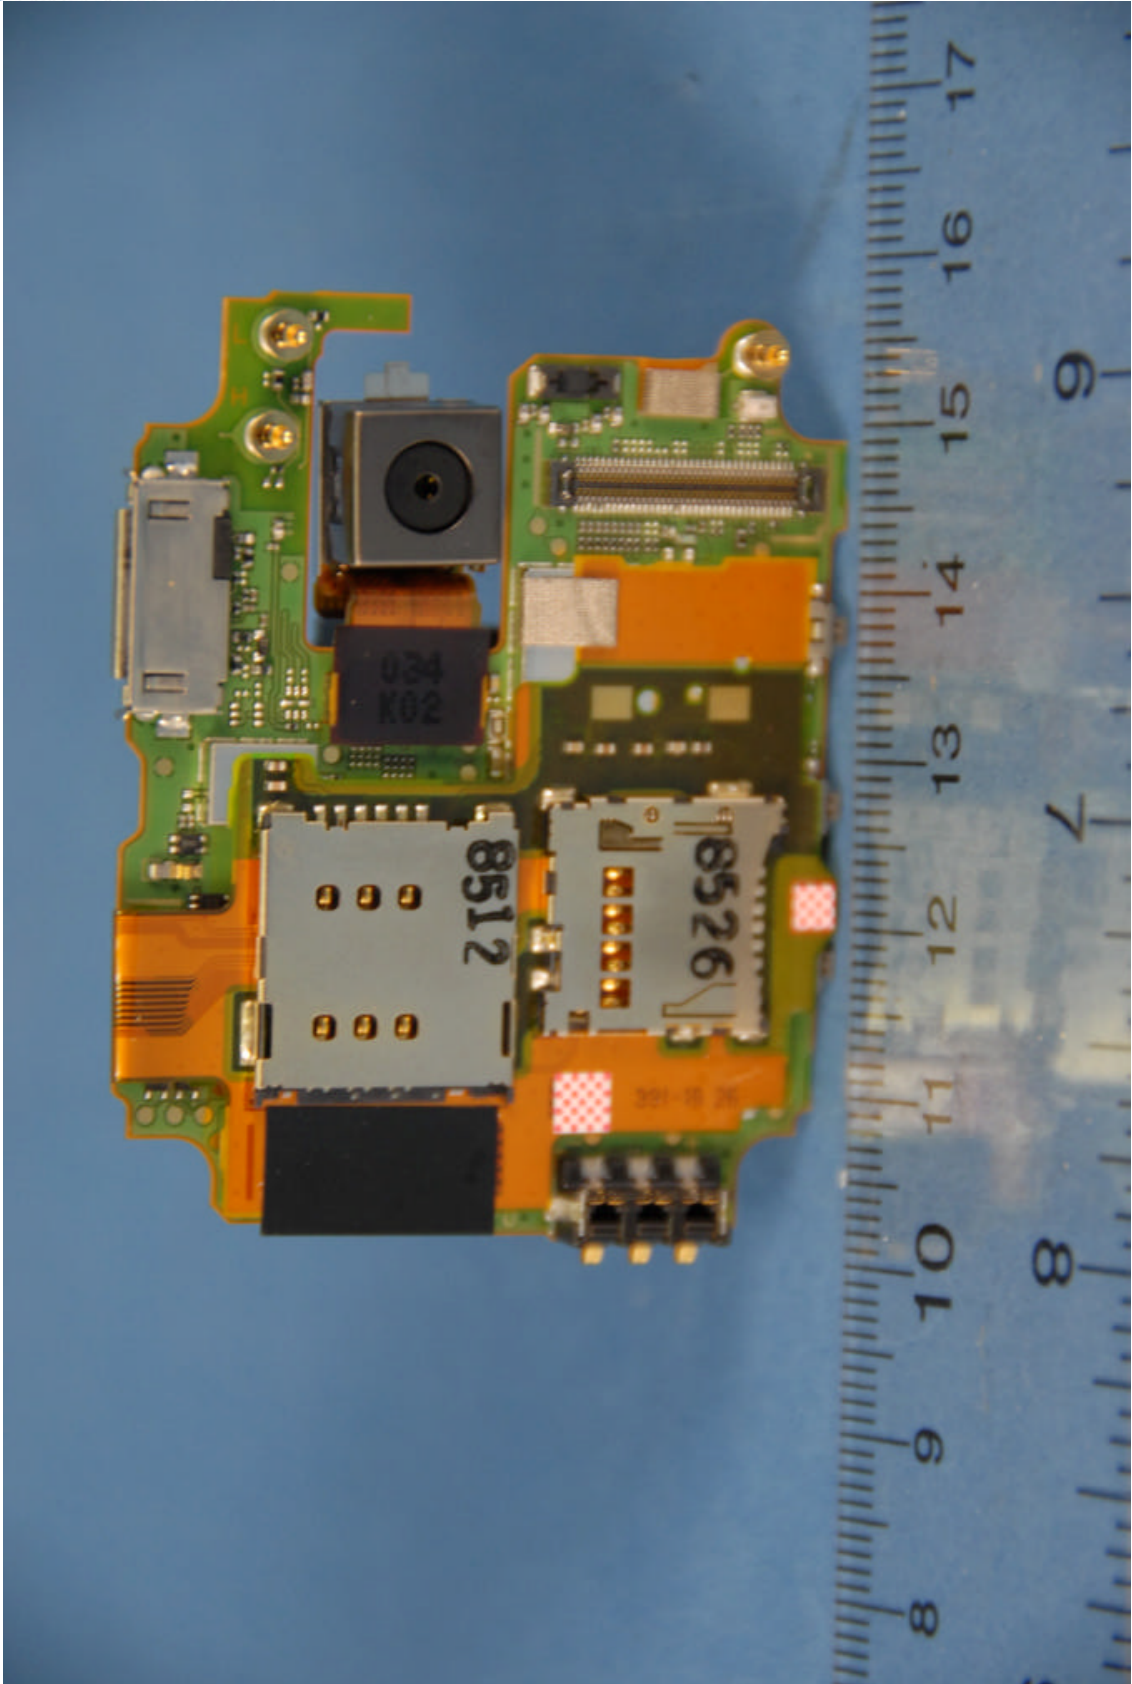

INTERNAL PHOTOGRAPHS

	<p>NEC FCC ID: A98-7N2R12A</p>	<p>Model: KMP7N2R1-2A</p>
<p>Internal Photos</p>	<p>EUT Type: 850 WCDMA and 1900 GSM Phone with Bluetooth and RFID</p>	<p>Page 1 of 7</p>

	<p>NEC FCC ID: A98-7N2R12A</p>	<p>Model: KMP7N2R1-2A</p>
<p>Internal Photos</p>	<p>EUT Type: 850 WCDMA and 1900 GSM Phone with Bluetooth and RFID</p>	<p>Page 2 of 7</p>

	<p>NEC FCC ID: A98-7N2R12A</p>	<p>Model: KMP7N2R1-2A</p>
<p>Internal Photos</p>	<p>EUT Type: 850 WCDMA and 1900 GSM Phone with Bluetooth and RFID</p>	<p>Page 3 of 7</p>

	NEC FCC ID: A98-7N2R12A	Model: KMP7N2R1-2A
Internal Photos	EUT Type: 850 WCDMA and 1900 GSM Phone with Bluetooth and RFID	Page 4 of 7

	<p>NEC FCC ID: A98-7N2R12A</p>	<p>Model: KMP7N2R1-2A</p>
<p>Internal Photos</p>	<p>EUT Type: 850 WCDMA and 1900 GSM Phone with Bluetooth and RFID</p>	<p>Page 5 of 7</p>

	NEC FCC ID: A98-7N2R12A	Model: KMP7N2R1-2A
Internal Photos	EUT Type: 850 WCDMA and 1900 GSM Phone with Bluetooth and RFID	Page 6 of 7

	NEC FCC ID: A98-7N2R12A	Model: KMP7N2R1-2A
Internal Photos	EUT Type: 850 WCDMA and 1900 GSM Phone with Bluetooth and RFID	Page 7 of 7