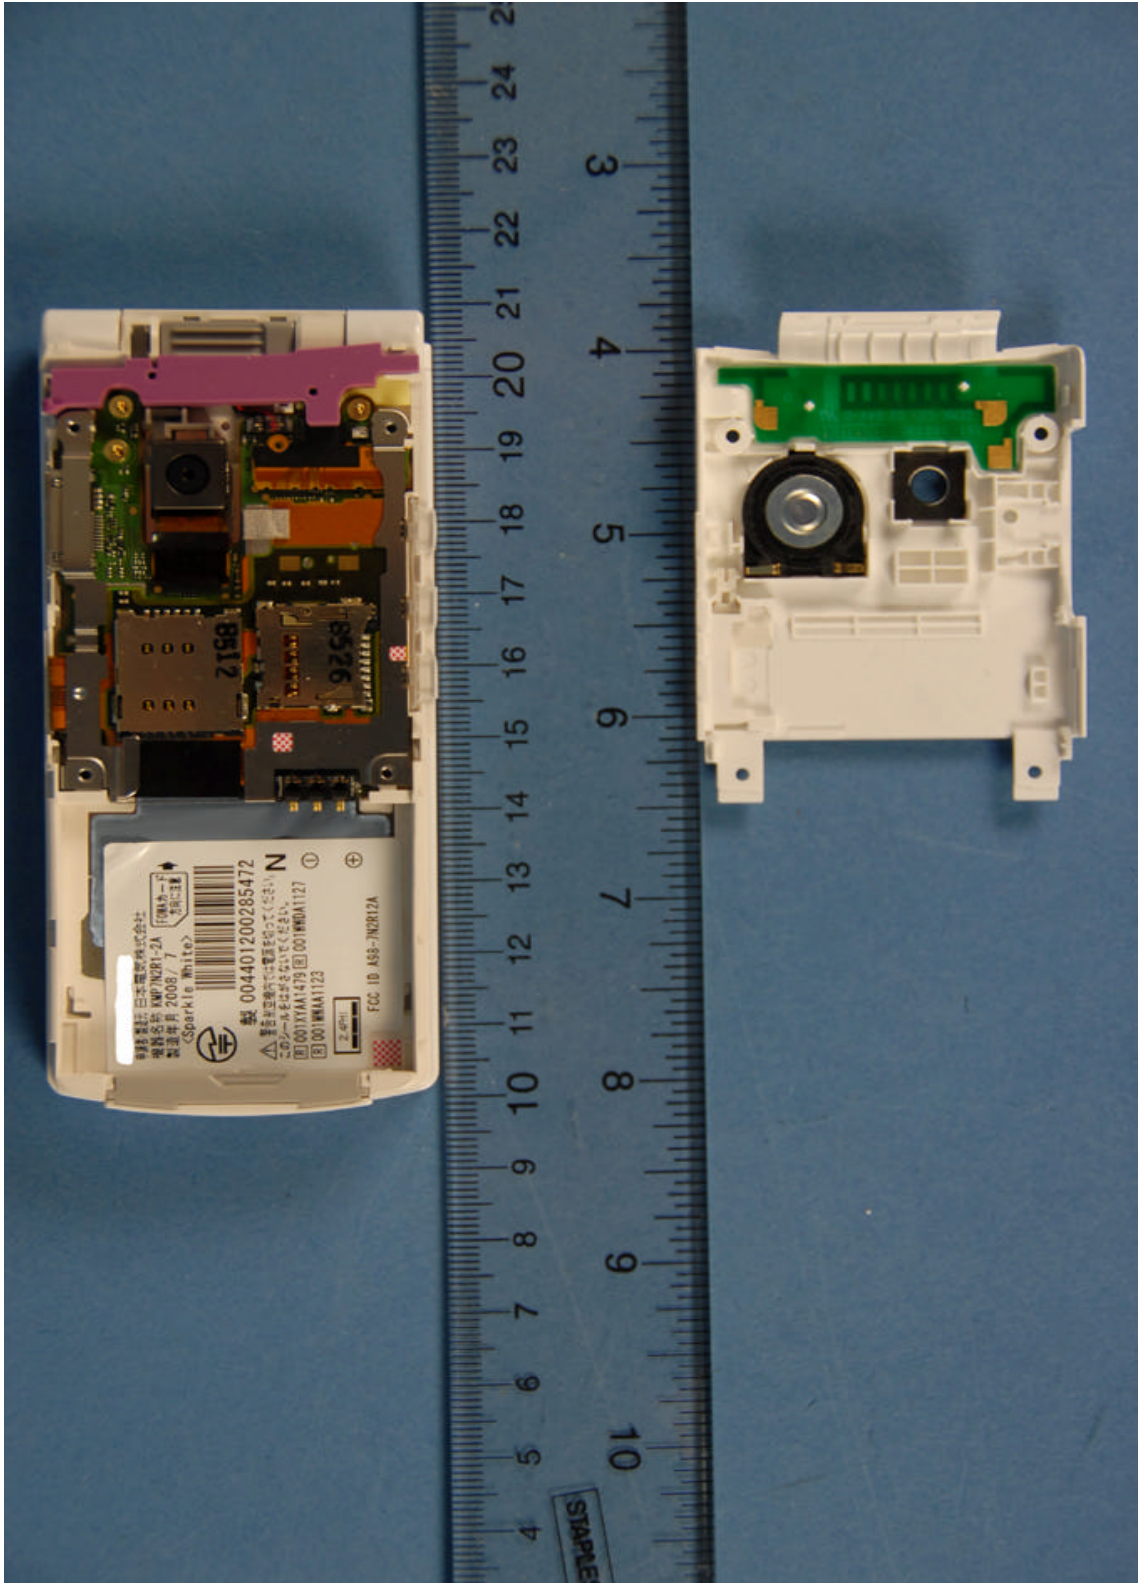

INTERNAL PHOTOGRAPHS

	<p>NEC FCC ID: A98-7N2R12A</p>	<p>Model: KMP7N2R1-2A</p>
<p>Internal Photos</p>	<p>EUT Type: 850 WCDMA and 1900 GSM Phone with Bluetooth and RFID</p>	<p>Page 1 of 7</p>

	<p>NEC FCC ID: A98-7N2R12A</p>	<p>Model: KMP7N2R1-2A</p>
<p>Internal Photos</p>	<p>EUT Type: 850 WCDMA and 1900 GSM Phone with Bluetooth and RFID</p>	<p>Page 2 of 7</p>

	<p>NEC FCC ID: A98-7N2R12A</p>	<p>Model: KMP7N2R1-2A</p>
<p>Internal Photos</p>	<p>EUT Type: 850 WCDMA and 1900 GSM Phone with Bluetooth and RFID</p>	<p>Page 3 of 7</p>

	NEC FCC ID: A98-7N2R12A	Model: KMP7N2R1-2A
Internal Photos	EUT Type: 850 WCDMA and 1900 GSM Phone with Bluetooth and RFID	Page 4 of 7

	<p>NEC FCC ID: A98-7N2R12A</p>	<p>Model: KMP7N2R1-2A</p>
<p>Internal Photos</p>	<p>EUT Type: 850 WCDMA and 1900 GSM Phone with Bluetooth and RFID</p>	<p>Page 5 of 7</p>

	NEC FCC ID: A98-7N2R12A	Model: KMP7N2R1-2A
Internal Photos	EUT Type: 850 WCDMA and 1900 GSM Phone with Bluetooth and RFID	Page 6 of 7

	NEC FCC ID: A98-7N2R12A	Model: KMP7N2R1-2A
Internal Photos	EUT Type: 850 WCDMA and 1900 GSM Phone with Bluetooth and RFID	Page 7 of 7