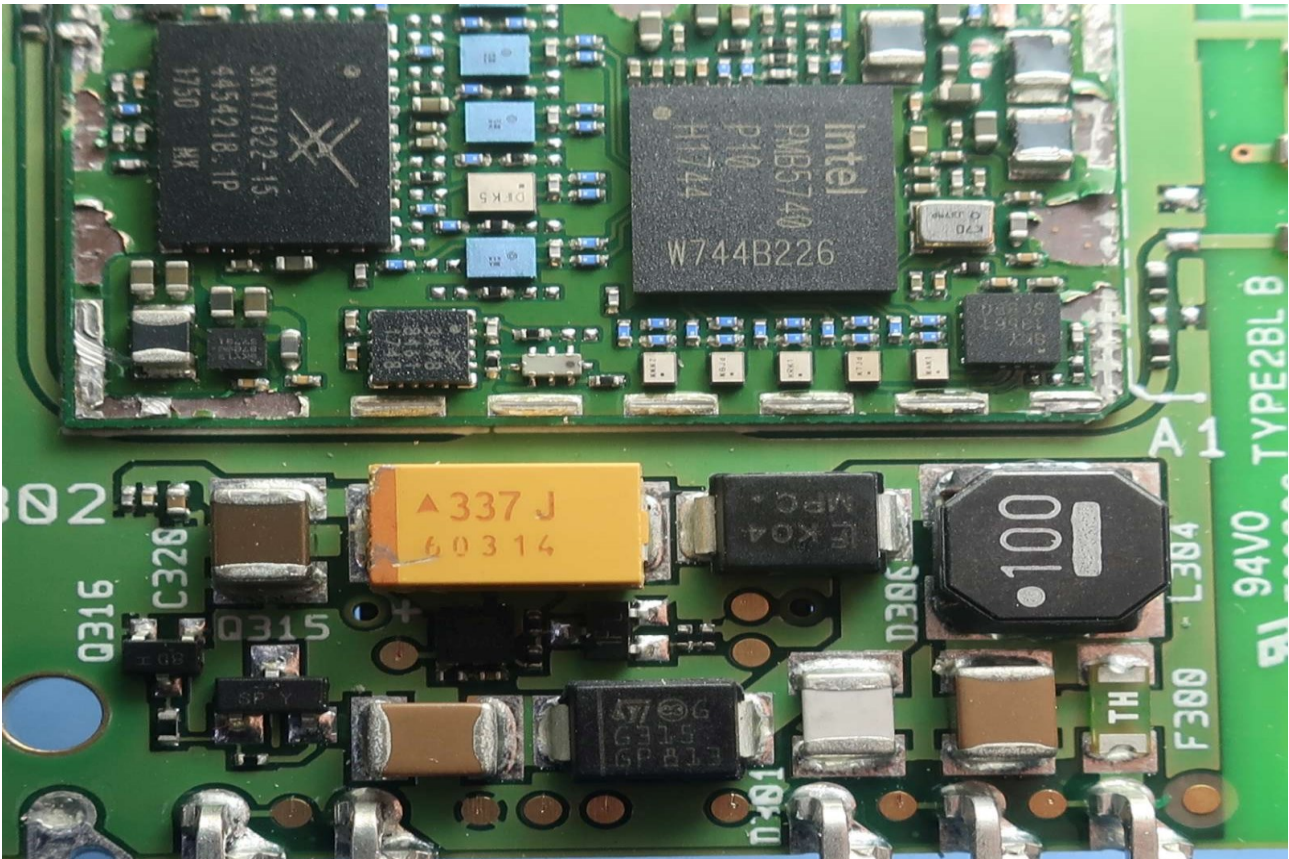

Brand Name: Mobile Devices Ingenierie /MUNIC

Model Name: C4D-4G4USAA_V6+

Brand Name: Mobile Devices Ingenierie /MUNIC

Model Name: C4D-4G4USAA_V6+

Brand Name: Mobile Devices Ingenierie /MUNIC

Model Name: C4D-4G4USAA_V6+