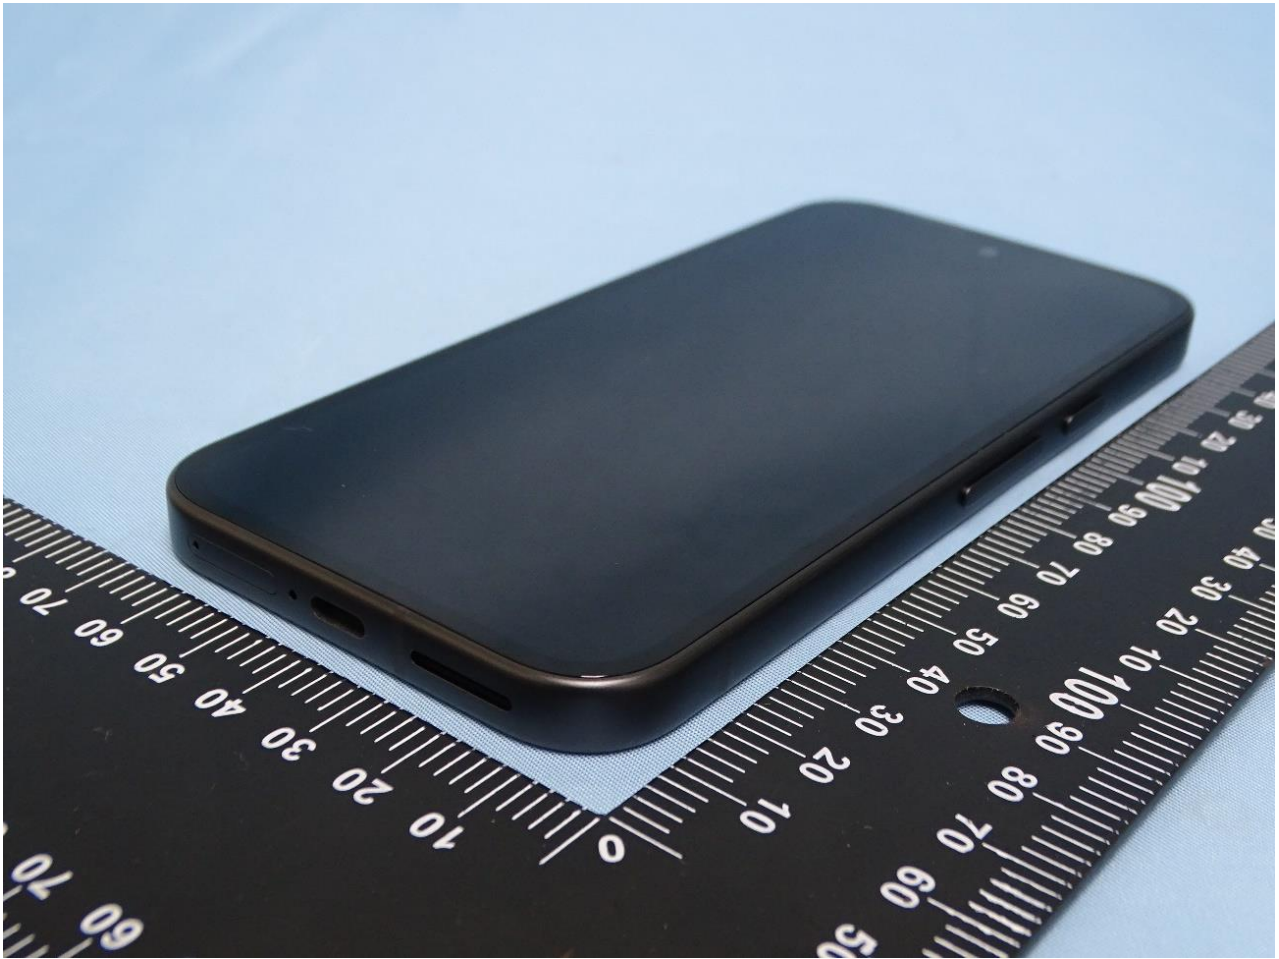

1. External Photograph of EUT

Model Name: GXQ96

————THE END————