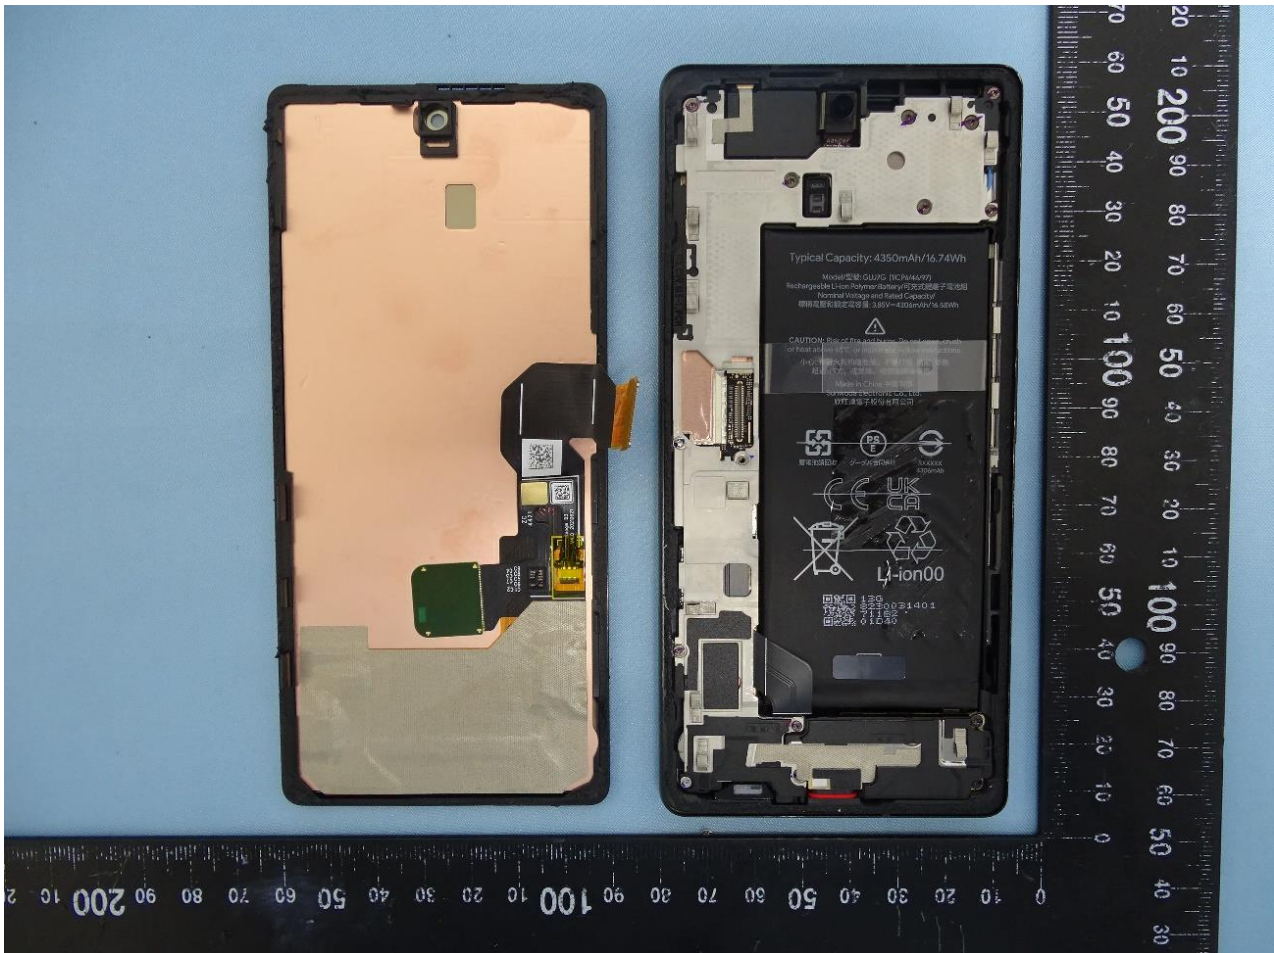

1. Internal Photograph of EUT

Model Name: GX7AS, GB17L

————THE END————