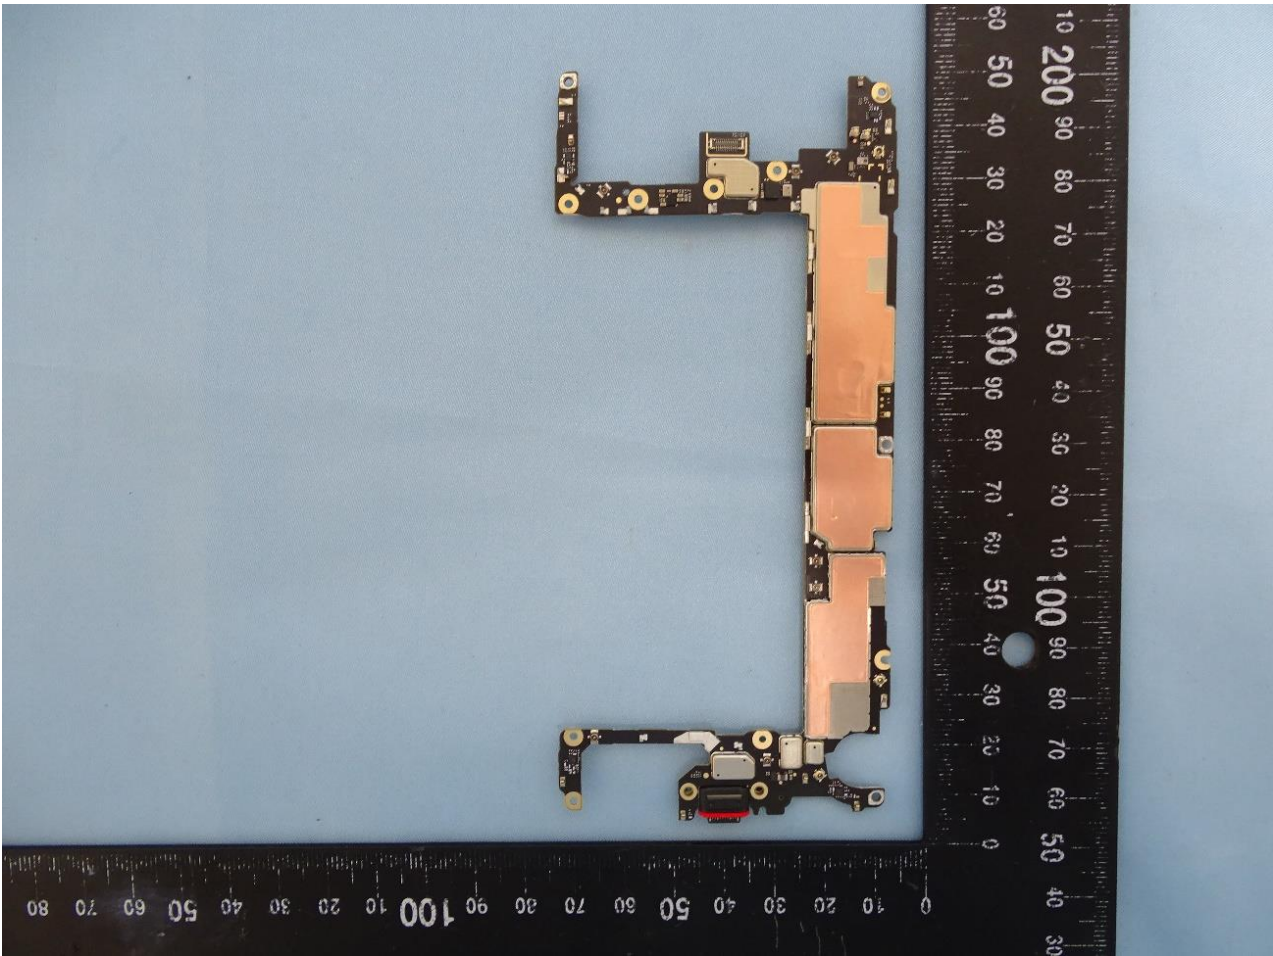

1. Internal Photograph of EUT

Model Name: GX7AS, GB17L

————THE END————