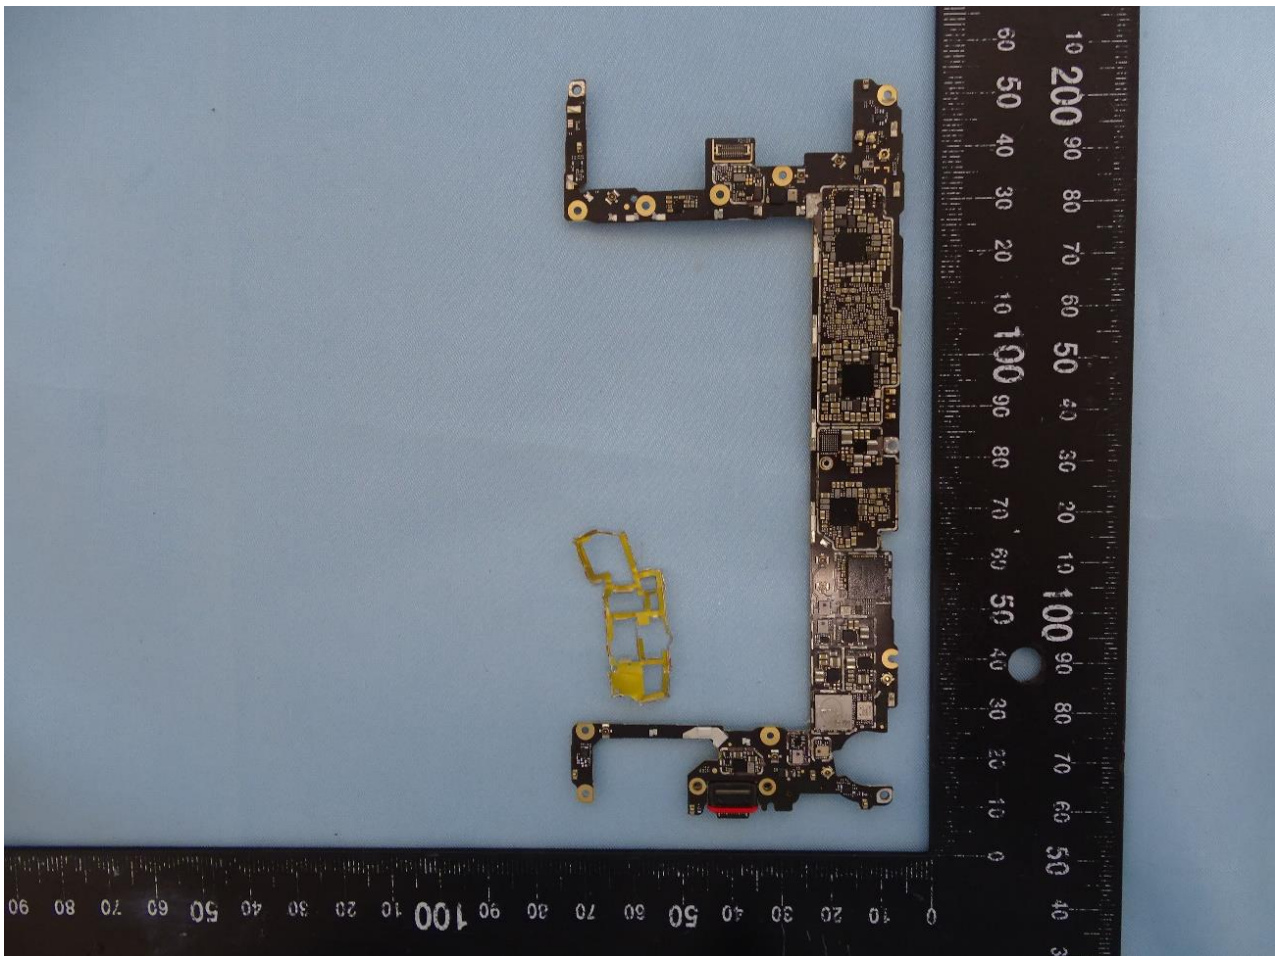

1. Internal Photograph of EUT

Model Name: GX7AS, GB17L

————THE END————