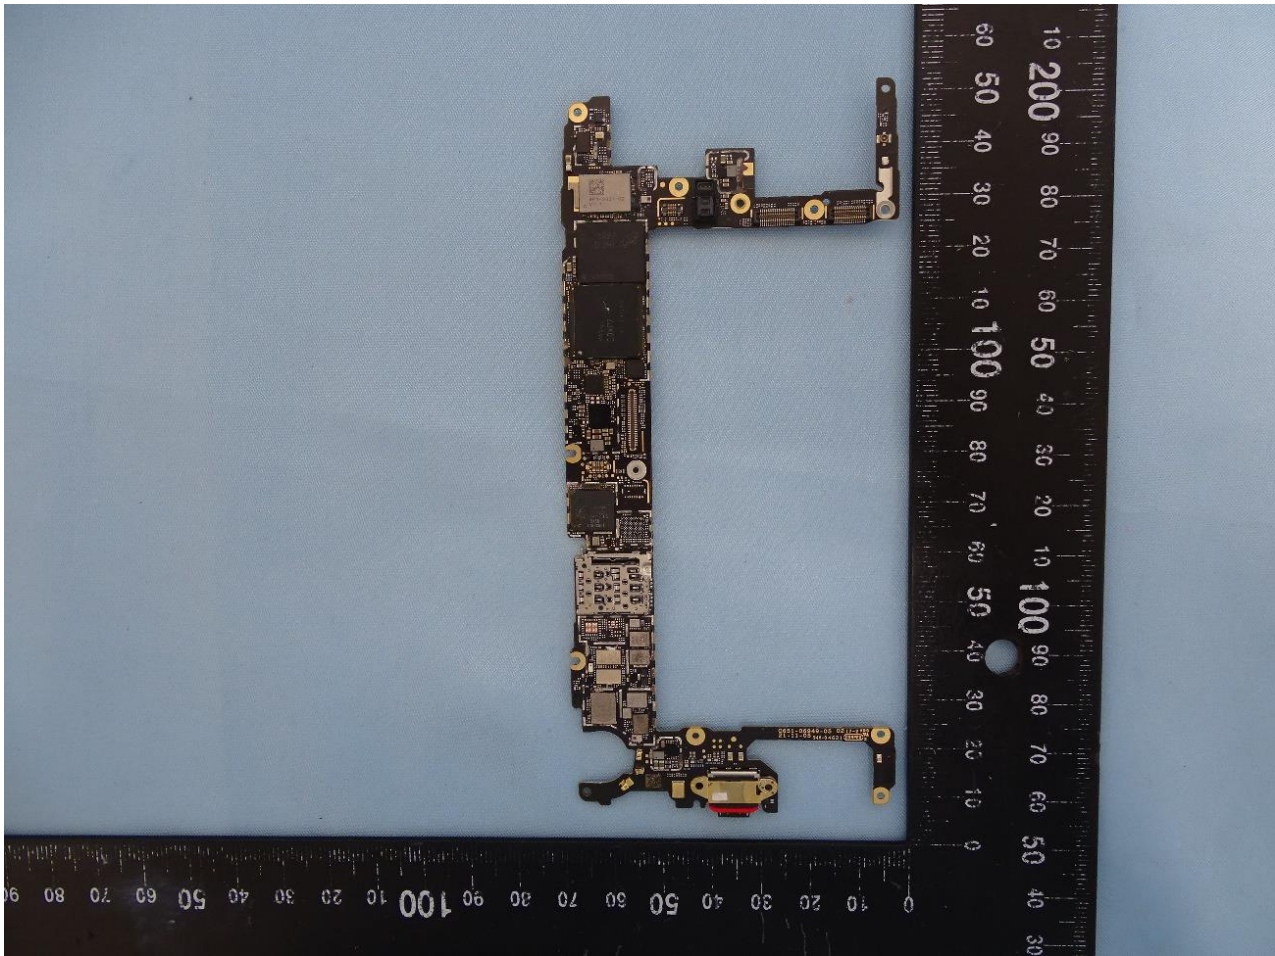

1. Internal Photograph of EUT

Model Name: GX7AS, GB17L

————THE END————