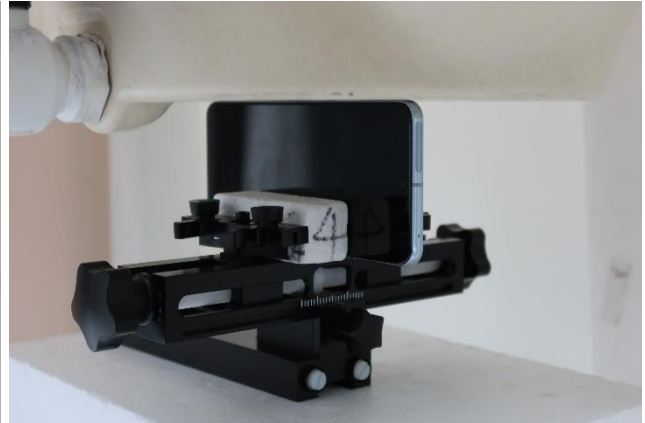

Appendix D. SAR Test Setup Photos

Head Exposure Condition

Right Cheek at 0mm

Right Tilted at 0mm

Left Cheek at 0mm

Left Tilted at 0mm

Hotspot Exposure Condition

Right Side at 10 mm

Left Side at 10 mm

Top Side at 10 mm

Bottom Side at 10 mm

Back at 10 mm

Body-worn Exposure Condition**Front at 10 mm****Back at 10 mm**

Product Specific Exposure Condition

Right Side at 0 mm

Left Side at 0 mm