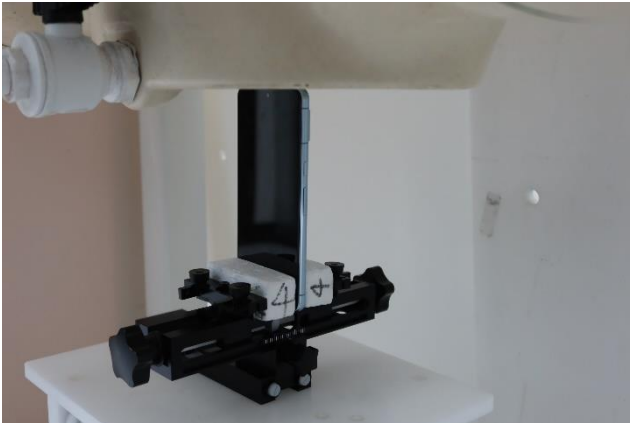

Appendix D. SAR Test Setup Photos

Head Exposure Condition

Right Cheek at 0mm

Right Tilted at 0mm

Left Cheek at 0mm

Left Tilted at 0mm

Hotspot Exposure Condition

Right Side at 10 mm

Left Side at 10 mm

Top Side at 10 mm

Bottom Side at 10 mm

Back at 10 mm

Body-worn Exposure Condition**Front at 10 mm****Back at 10 mm**

Product Specific Exposure Condition

Right Side at 0 mm

Left Side at 0 mm

Top Side at 0 mm

Bottom Side at 0 mm

Appendix D. Antenna Location