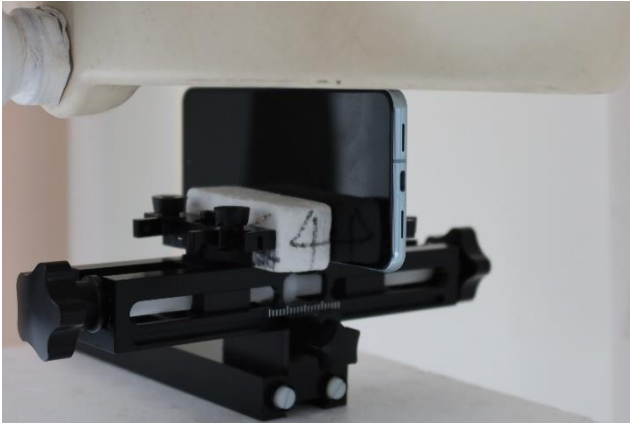

Appendix D. SAR Test Setup Photos

Head Exposure Condition

Right Cheek at 0mm

Right Tilted at 0mm

Left Cheek at 0mm

Left Tilted at 0mm

Hotspot Exposure Condition

Right Side at 10 mm

Left Side at 10 mm

Top Side at 10 mm

Bottom Side at 10 mm

Back at 10 mm

Body-worn Exposure Condition**Front at 10 mm****Back at 10 mm**

Product Specific Exposure Condition

Right Side at 0 mm

Left Side at 0 mm