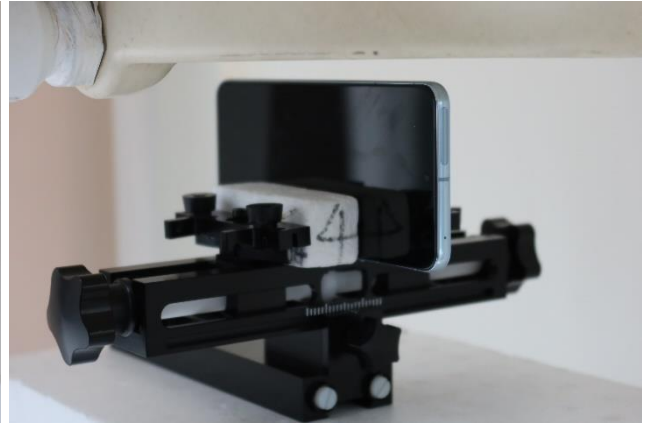

Appendix D. SAR Test Setup Photos

Head Exposure Condition

Right Cheek at 0mm

Right Tilted at 0mm

Left Cheek at 0mm

Left Tilted at 0mm

Hotspot Exposure Condition

Right Side at 10 mm

Left Side at 10 mm

Top Side at 10 mm

Bottom Side at 10 mm

Back at 10 mm

Body-worn Exposure Condition**Front at 10 mm****Back at 10 mm**

Product Specific Exposure Condition

Right Side at 0 mm

Left Side at 0 mm