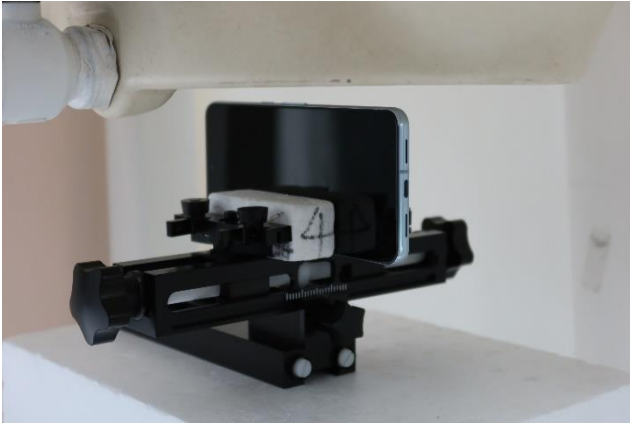

Appendix D. SAR Test Setup Photos

Head Exposure Condition

Right Cheek at 0mm

Right Tilted at 0mm

Left Cheek at 0mm

Left Tilted at 0mm

Hotspot Exposure Condition

Right Side at 10 mm

Left Side at 10 mm

Top Side at 10 mm

Bottom Side at 10 mm

Back at 10 mm

Body-worn Exposure Condition**Front at 10 mm****Back at 10 mm**

Product Specific Exposure Condition

Right Side at 0 mm

Left Side at 0 mm