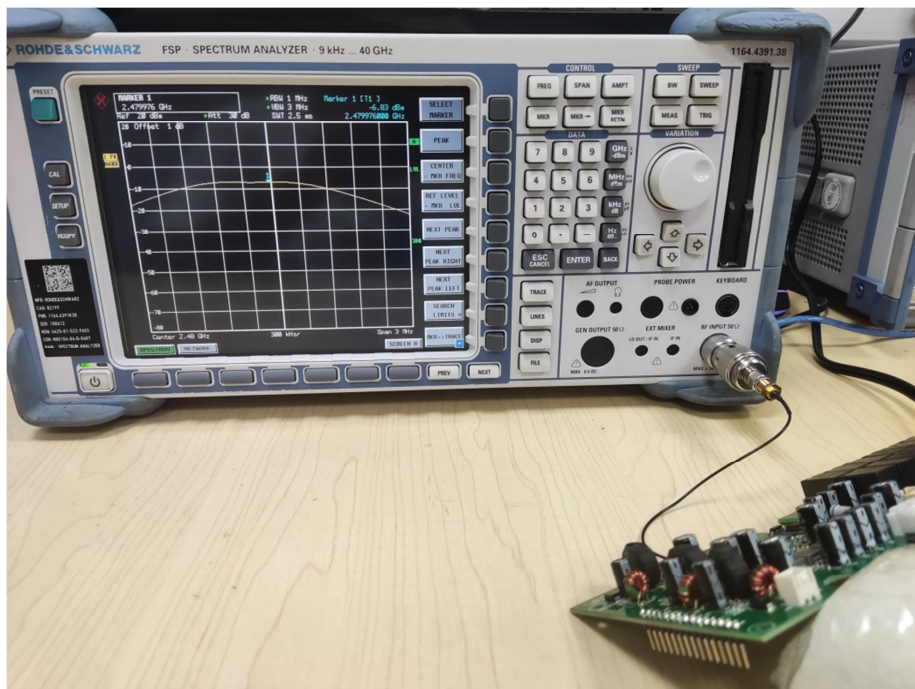

## EXHIBIT 4 - TEST SETUP PHOTOGRAPHS

**Conducted Emission Test Setup**

**Radiation Emission Test Setup (Below 30MHz)**

**Radiation Emission Test Setup (30MHz to 1GHz)**

**Radiation Emission Test Setup (1GHz to 18GHz)**

**Radiation Emission Test Setup (Above 18GHz)**

**Radio Test Setup View**

\*\*\*\*\* END OF REPORT \*\*\*\*\*