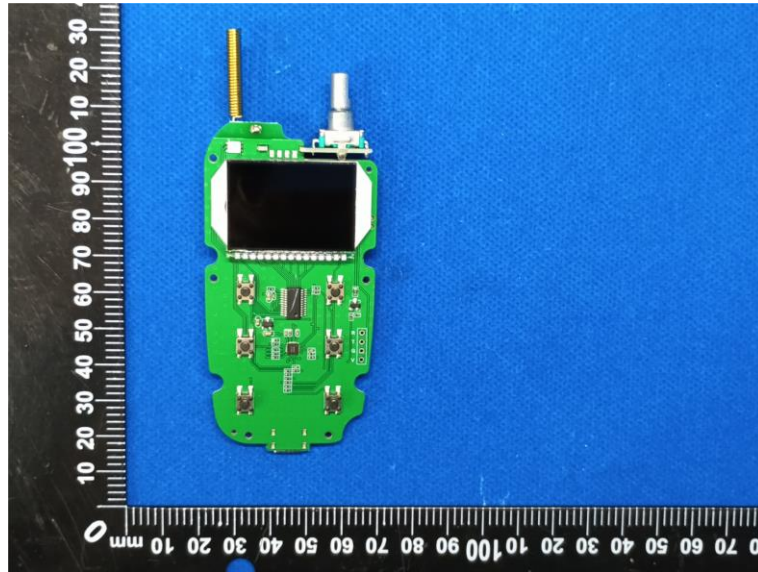

Product Name: Dog trainer

Model No.: PB354011

EUT Constructional Details

Internal Photo

-----End-----