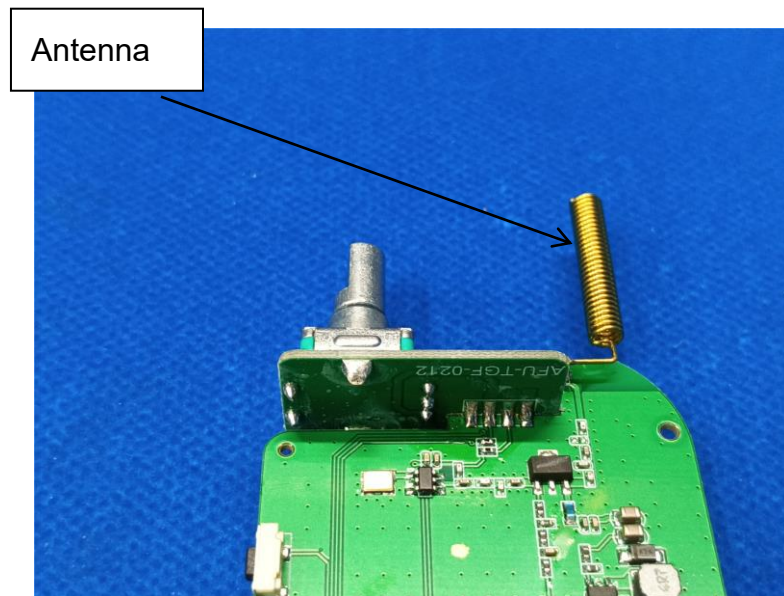

Product Name: Dog trainer

Model No.: PB354011

EUT Constructional Details

Internal Photo

-----End-----