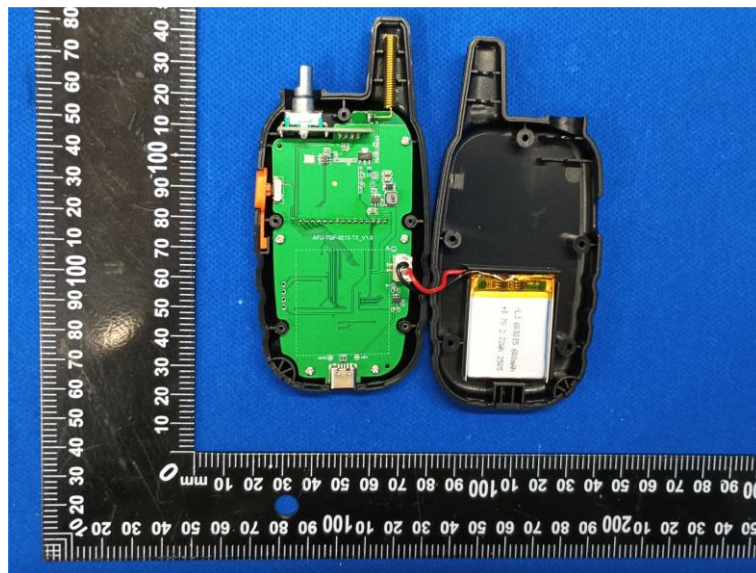

Product Name: Dog trainer

Model No.: PB354011

EUT Constructional Details

Internal Photo

-----End-----