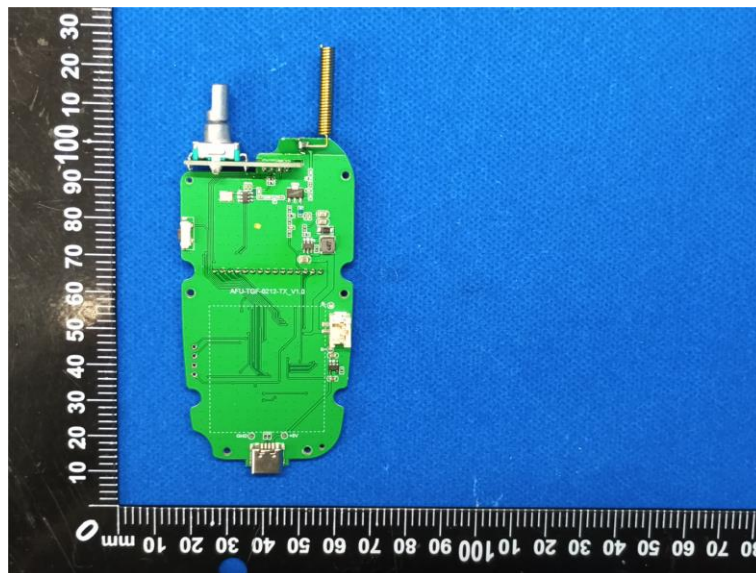

Product Name: Dog trainer

Model No.: PB354011

EUT Constructional Details

Internal Photo

-----End-----