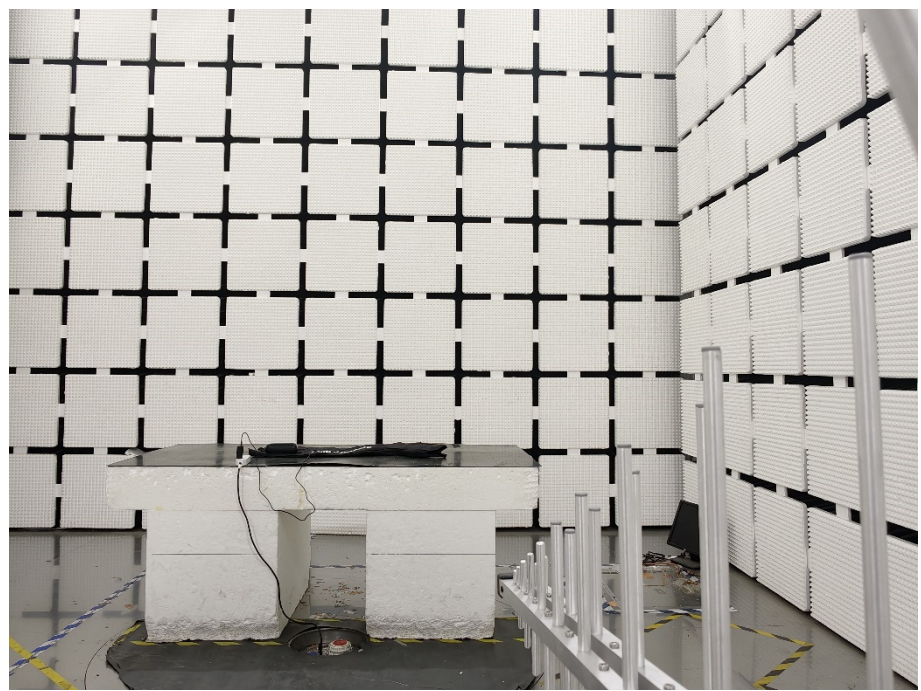

EXHIBIT 4 - TEST SETUP PHOTOGRAPHS

Conducted Emission Test Setup

Radiation Emission Test Setup (Below 30MHz)

Radiation Emission Test Setup (30MHz to 1GHz)

Radiation Emission Test Setup (1GHz to 18GHz)

Radiation Emission Test Setup (Above 18GHz)