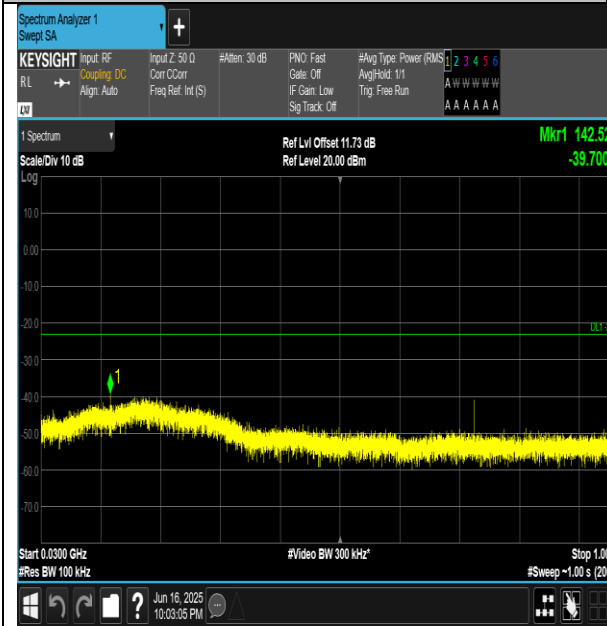

Band66-15MHz-QPSK-132322-1RB#0-1000~3000-PASS