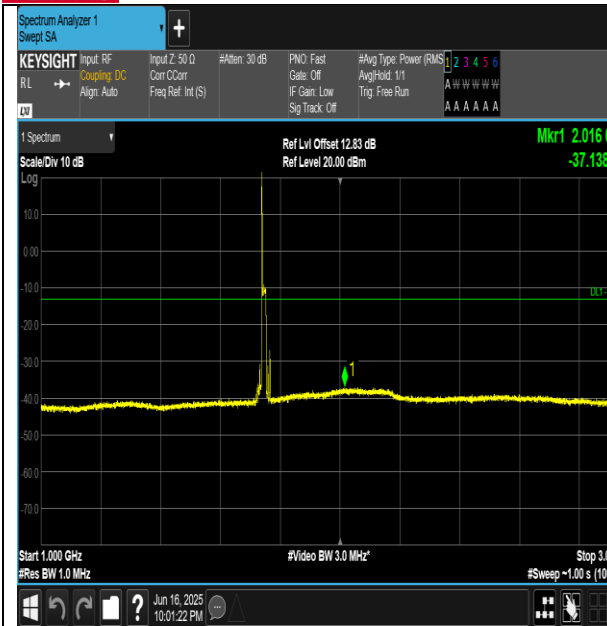

BUREAU VERITAS Test Report No.: PSU-QSU2506090109RF04