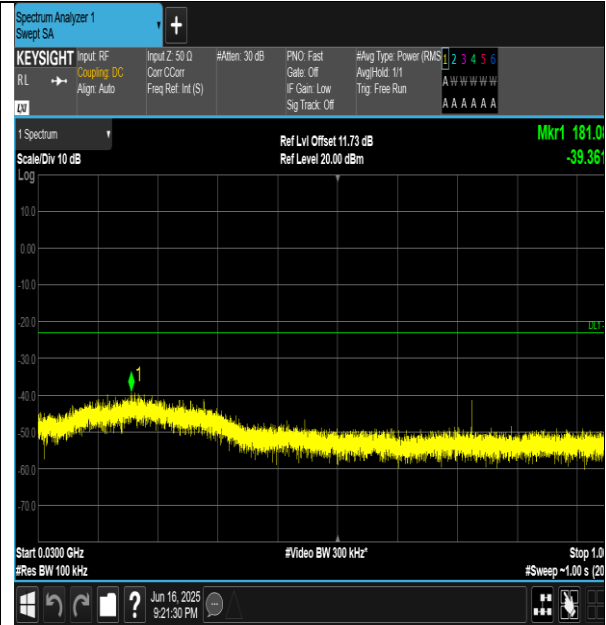

BUREAU VERITAS Test Report No.: PSU-QSU2506090109RF04