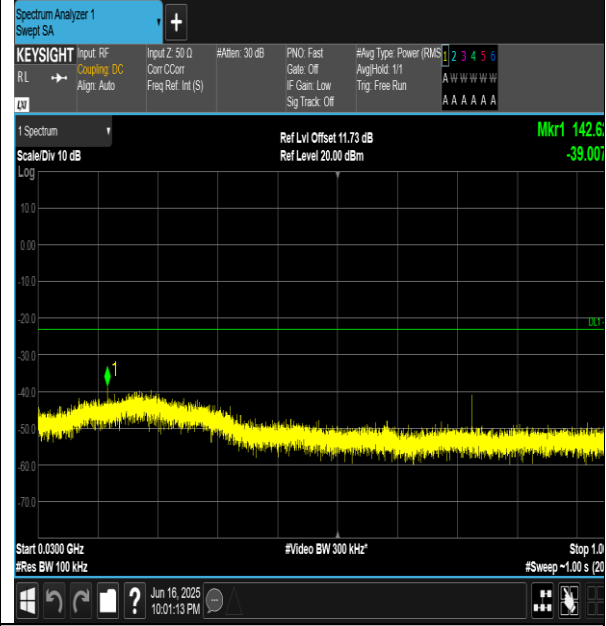

**BUREAU VERITAS** Test Report No.: PSU-QSU2506090109RF04

Band66-15MHz-QPSK-132047-1RB#0-30~1000-PASS

Band66-15MHz-QPSK-132047-1RB#0-1000~3000-PASS

Band66-15MHz-QPSK-132047-1RB#0-3000~20000-PASS

Band66-15MHz-QPSK-132322-1RB#0-30~1000-PASS