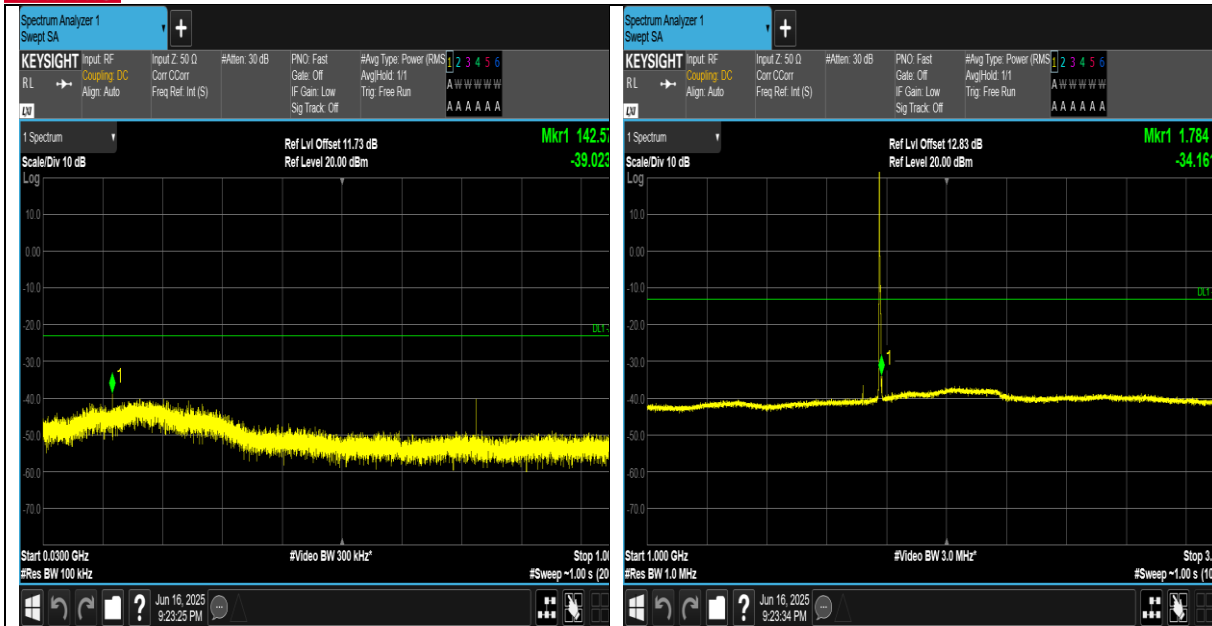

Band66-5MHz-QPSK-132322-1RB#0-3000~20000-PASS

BUREAU VERITAS Test Report No.: PSU-QSU2506090109RF04