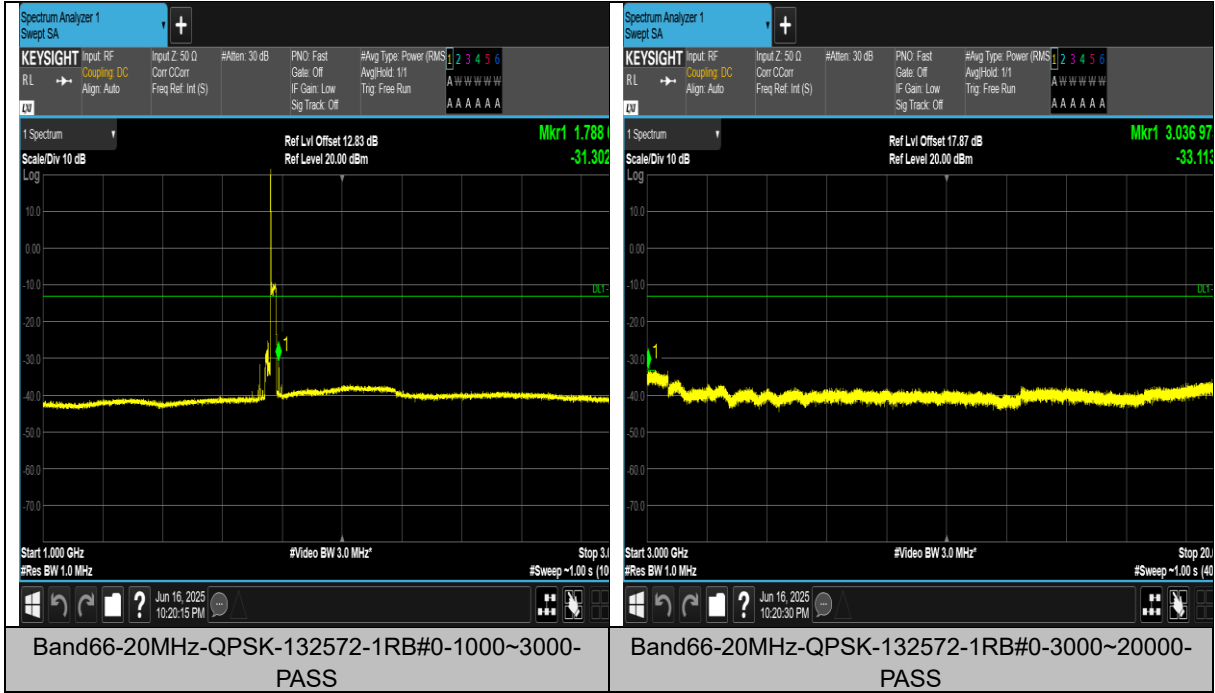

Band66-20MHz-QPSK-132572-1RB#0-30~1000-PASS

BUREAU VERITAS Test Report No.: PSU-QSU2506090109RF04

Huarui 7layers High Technology (Suzhou) Co., Ltd.

Tower N, Innovation Center, 88 Zuyi Road, High-tech District, Suzhou City, Anhui Province, China

Tel: +86 (0557) 368 1008