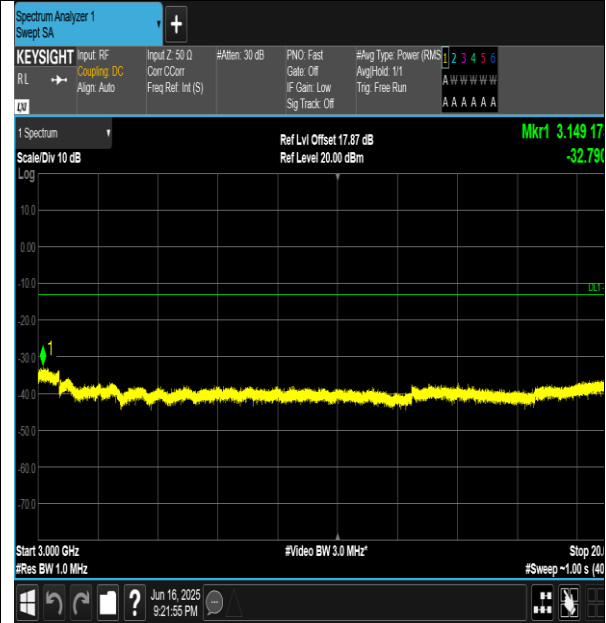

Band66-5MHz-QPSK-132322-1RB#0-30~1000-PASS