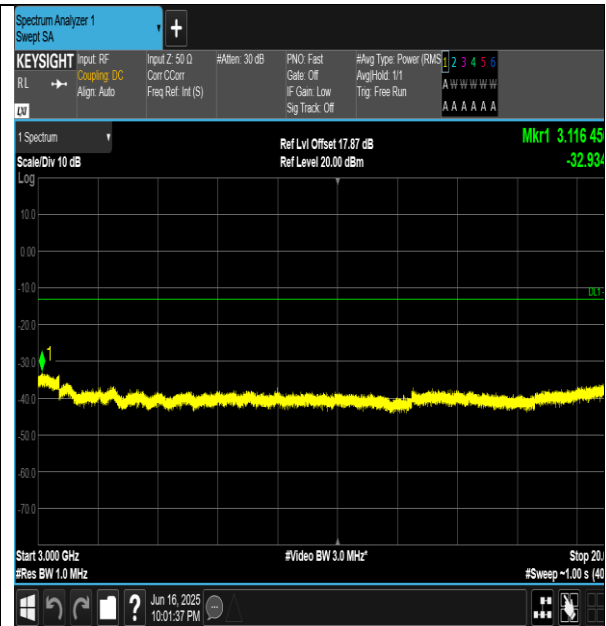

Band66-15MHz-QPSK-132322-1RB#0-30~1000-PASS