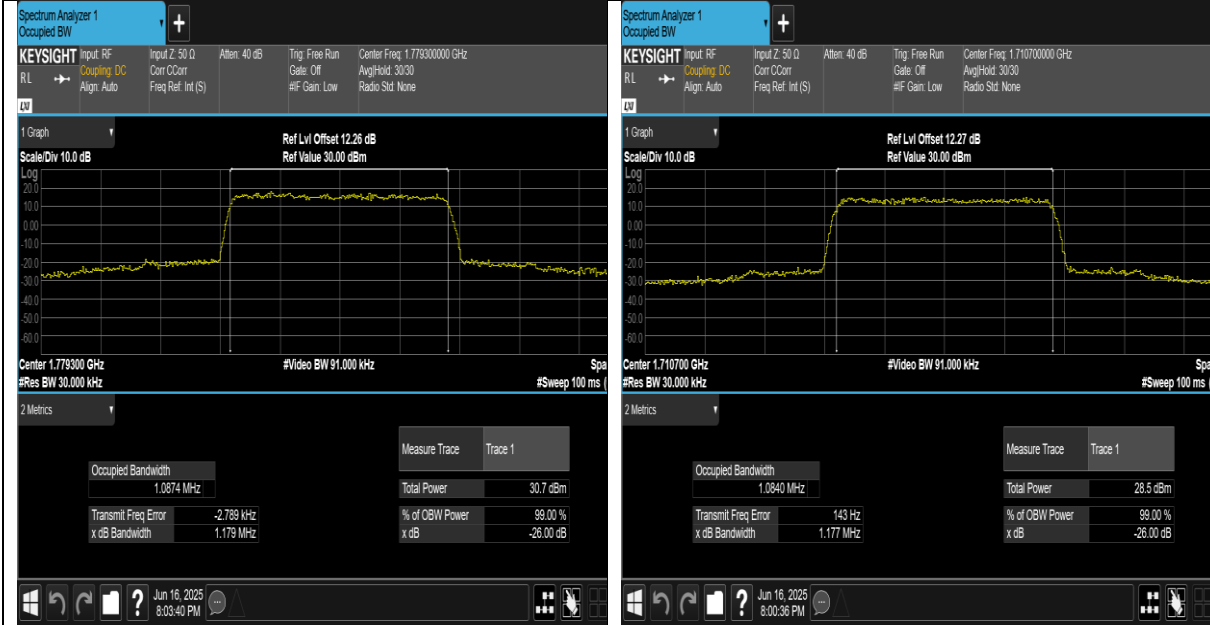

Band66-1.4MHz-16QAM-132322-6RB#0-PASS

Band66-1.4MHz-16QAM-132665-6RB#0-PASS