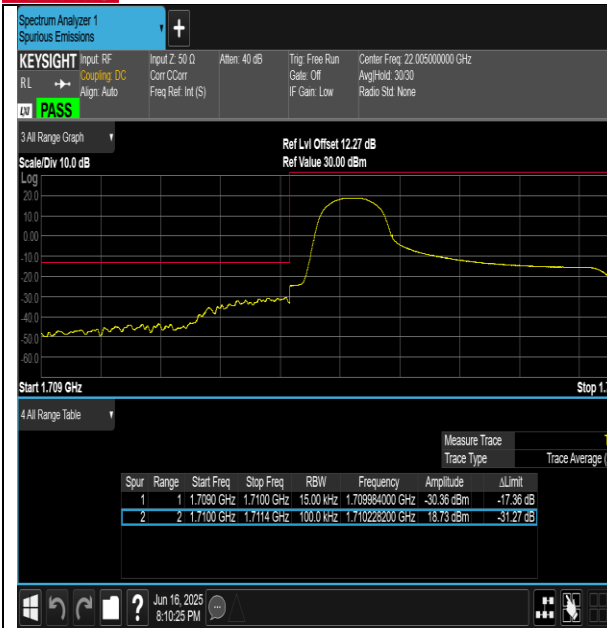

BUREAU VERITAS Test Report No.: PSU-QSU2506090109RF04

Band66-1.4MHz-16QAM-132665-1RB#5-PASS