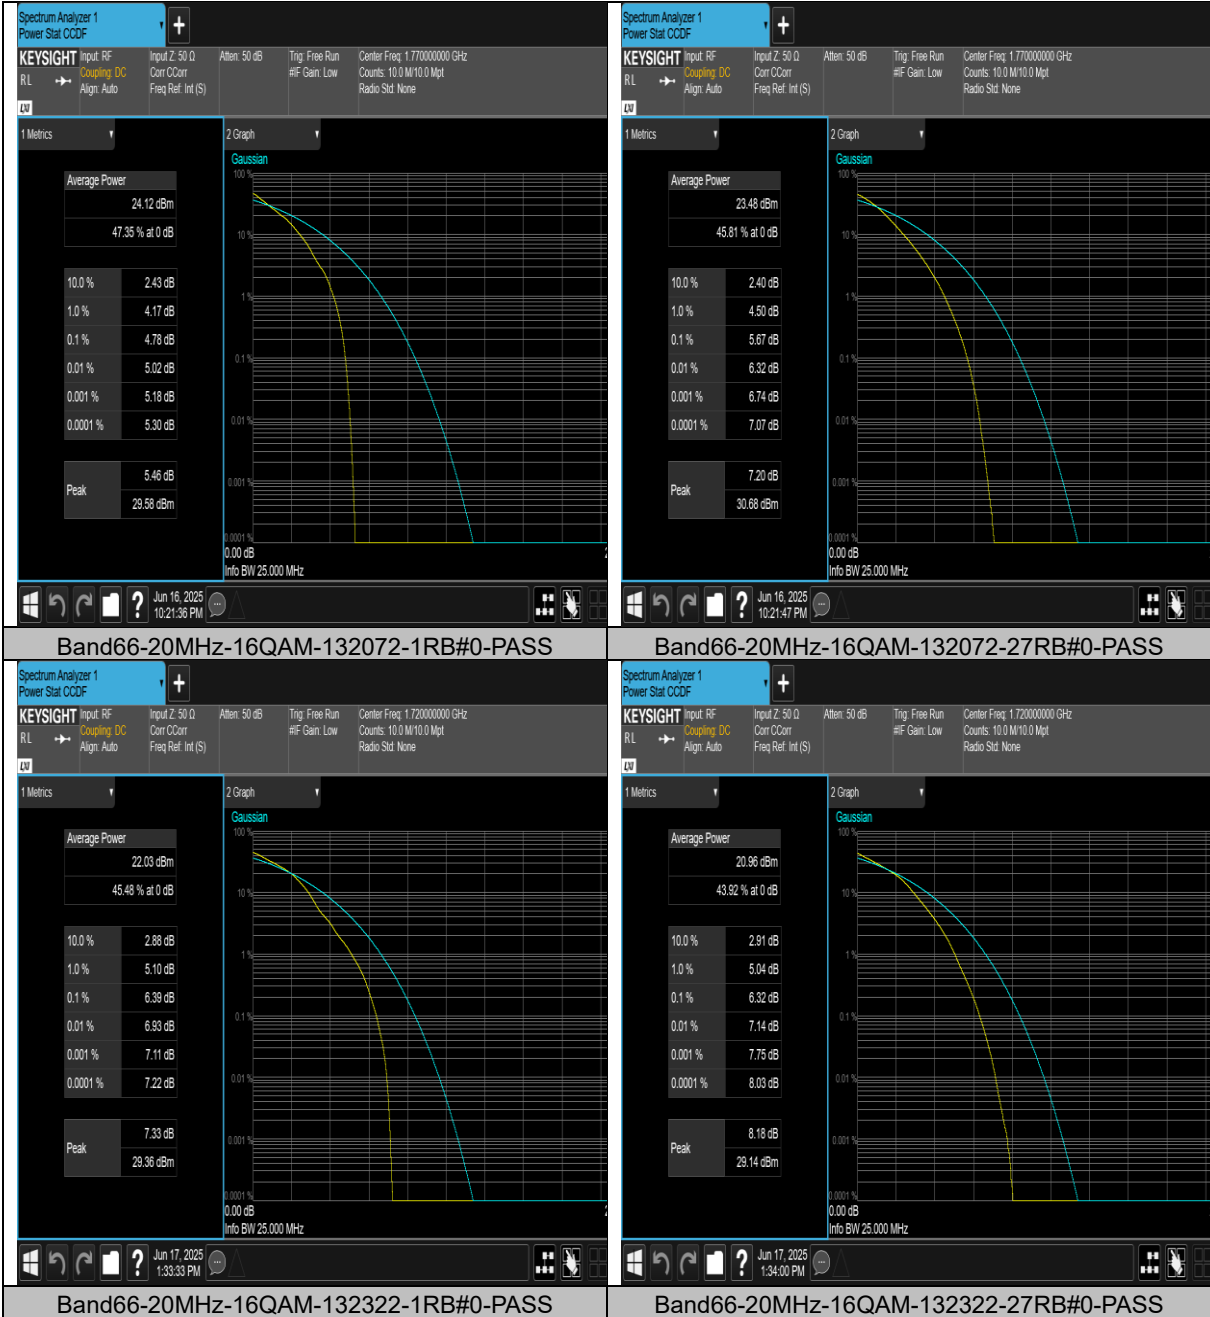

BUREAU VERITAS Test Report No.: PSU-QSU2506090109RF04

Huarui 7layers High Technology (Suzhou) Co., Ltd.

Tower N, Innovation Center, 88 Zuyi Road, High-tech District, Suzhou City, Anhui Province, China

Tel: +86 (0557) 368 1008