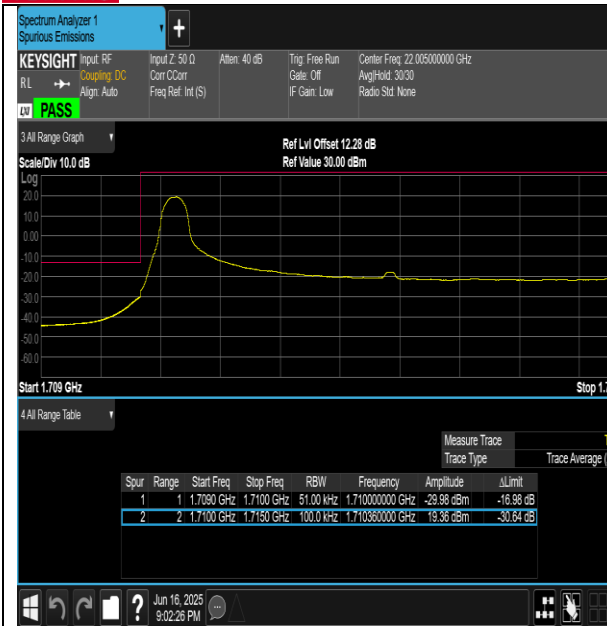

BUREAU VERITAS Test Report No.: PSU-QSU2506090109RF04

Band66-5MHz-16QAM-132647-1RB#24-PASS