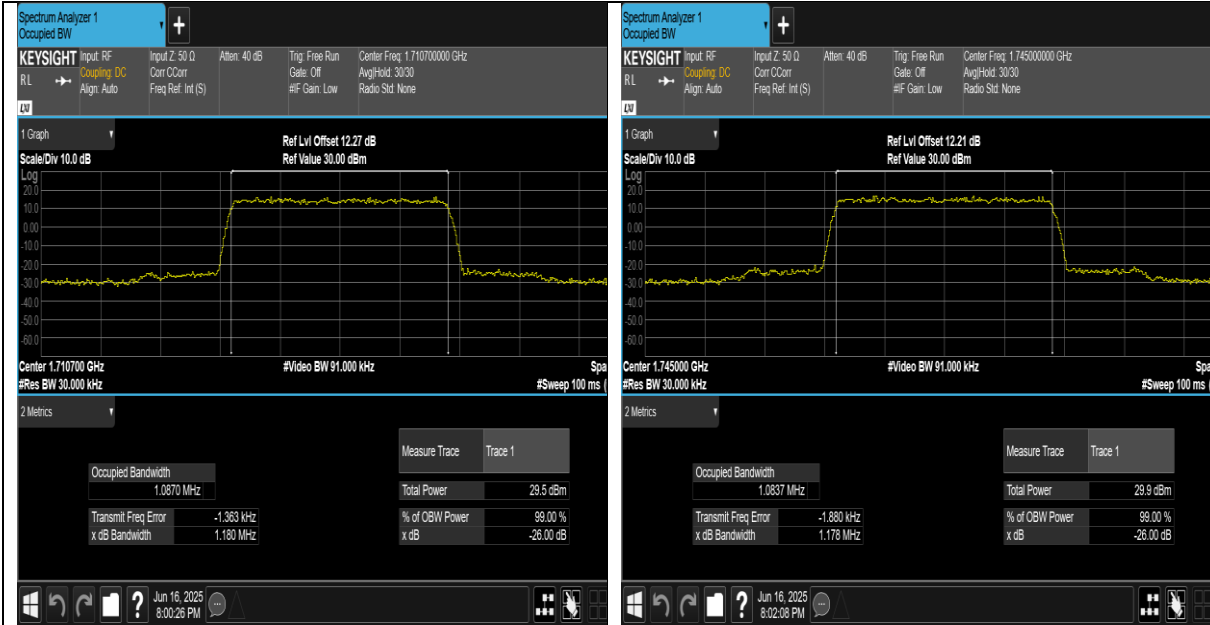

BUREAU VERITAS Test Report No.: PSU-QSU2506090109RF04

Band66-1.4MHz-QPSK-132665-6RB#0-PASS

Band66-1.4MHz-16QAM-131979-6RB#0-PASS