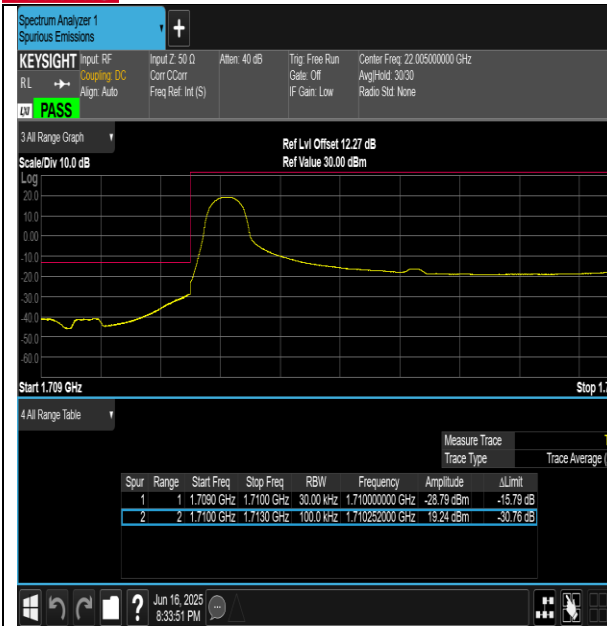

BUREAU VERITAS Test Report No.: PSU-QSU2506090109RF04

Band66-3MHz-16QAM-132657-1RB#14-PASS