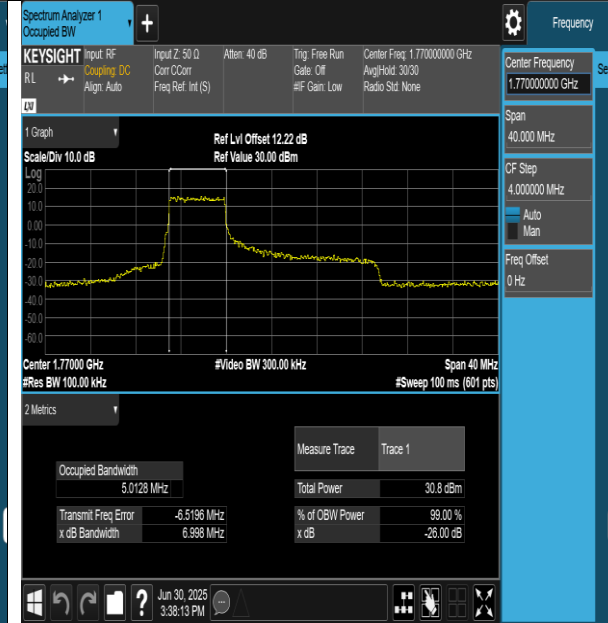

**Band66-20MHz-16QAM-132322-27RB#0-PASS**

**Band66-20MHz-16QAM-132572-27RB#0-PASS**

**BAND EDGE**

**Test Result**

Band	Bandwidth	Modulation	Channel	RB Configuration	Result(dBm)	Verdict
Band66	1.4MHz	QPSK	131979	1RB#0	-30.86	PASS
Band66	1.4MHz	QPSK	131979	6RB#0	-34.21	PASS
Band66	1.4MHz	QPSK	132665	1RB#5	-28.47	PASS
Band66	1.4MHz	QPSK	132665	6RB#0	-29.96	PASS
Band66	1.4MHz	16QAM	131979	1RB#0	-30.36	PASS
Band66	1.4MHz	16QAM	131979	6RB#0	-33.45	PASS
Band66	1.4MHz	16QAM	132665	1RB#5	-28.99	PASS
Band66	1.4MHz	16QAM	132665	6RB#0	-31.11	PASS
Band66	3MHz	QPSK	131987	1RB#0	-27.22	PASS
Band66	3MHz	QPSK	131987	15RB#0	-38.26	PASS
Band66	3MHz	QPSK	132657	1RB#14	-26.73	PASS
Band66	3MHz	QPSK	132657	15RB#0	-32.01	PASS
Band66	3MHz	16QAM	131987	1RB#0	-28.79	PASS
Band66	3MHz	16QAM	131987	15RB#0	-37.78	PASS
Band66	3MHz	16QAM	132657	1RB#14	-29.36	PASS
Band66	3MHz	16QAM	132657	15RB#0	-33.85	PASS
Band66	5MHz	QPSK	131997	1RB#0	-28.69	PASS
Band66	5MHz	QPSK	131997	25RB#0	-38.82	PASS
Band66	5MHz	QPSK	132647	1RB#24	-28.07	PASS
Band66	5MHz	QPSK	132647	25RB#0	-35.48	PASS
Band66	5MHz	16QAM	131997	1RB#0	-29.98	PASS
Band66	5MHz	16QAM	131997	25RB#0	-38.31	PASS
Band66	5MHz	16QAM	132647	1RB#24	-28.70	PASS
Band66	5MHz	16QAM	132647	25RB#0	-36.39	PASS
Band66	10MHz	QPSK	132022	1RB#0	-35.02	PASS
Band66	10MHz	QPSK	132022	50RB#0	-38.67	PASS
Band66	10MHz	QPSK	132622	1RB#49	-33.44	PASS
Band66	10MHz	QPSK	132622	50RB#0	-36.36	PASS
Band66	10MHz	16QAM	132022	1RB#0	-35.73	PASS
Band66	10MHz	16QAM	132022	27RB#0	-36.72	PASS
Band66	10MHz	16QAM	132622	1RB#49	-34.36	PASS
Band66	10MHz	16QAM	132622	27RB#23	-34.71	PASS
Band66	15MHz	QPSK	132047	1RB#0	-30.17	PASS
Band66	15MHz	QPSK	132047	75RB#0	-37.45	PASS
Band66	15MHz	QPSK	132597	1RB#74	-29.23	PASS
Band66	15MHz	QPSK	132597	75RB#0	-35.10	PASS
Band66	15MHz	16QAM	132047	1RB#0	-30.73	PASS
Band66	15MHz	16QAM	132047	27RB#0	-34.83	PASS
Band66	15MHz	16QAM	132597	1RB#74	-29.77	PASS
Band66	15MHz	16QAM	132597	27RB#48	-32.67	PASS
Band66	20MHz	QPSK	132072	1RB#0	-37.22	PASS
Band66	20MHz	QPSK	132072	100RB#0	-36.07	PASS
Band66	20MHz	QPSK	132572	1RB#99	-36.05	PASS
Band66	20MHz	QPSK	132572	100RB#0	-33.77	PASS
Band66	20MHz	16QAM	132072	1RB#0	-37.54	PASS
Band66	20MHz	16QAM	132072	27RB#0	-33.98	PASS
Band66	20MHz	16QAM	132572	1RB#99	-36.42	PASS
Band66	20MHz	16QAM	132572	27RB#73	-32.39	PASS