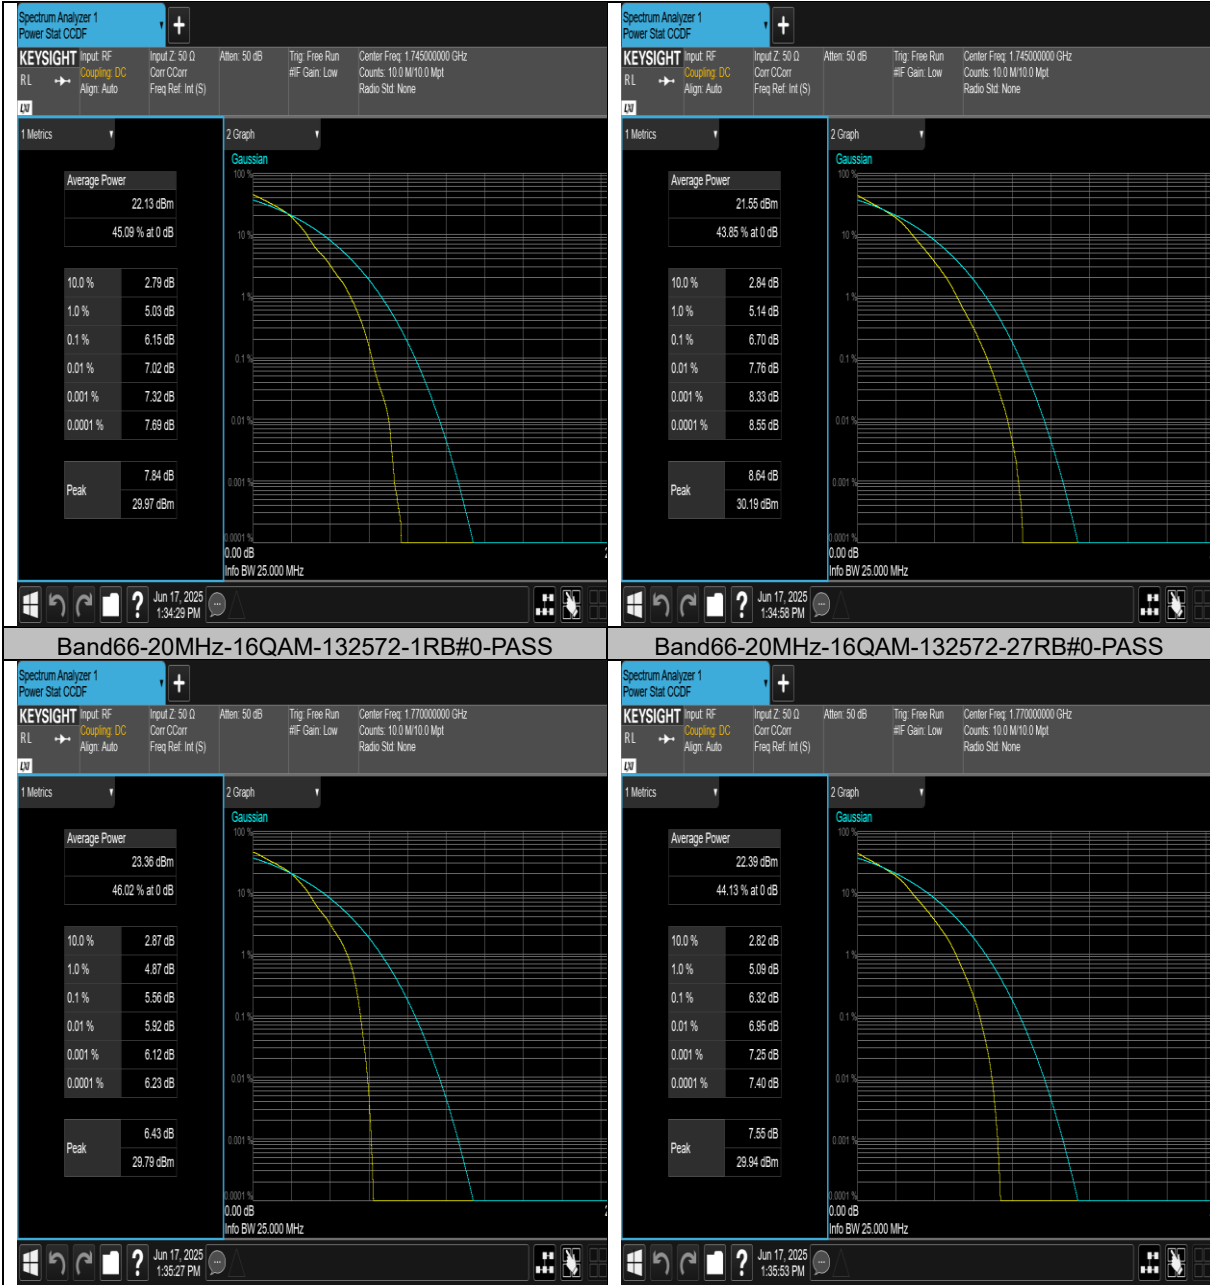

## 26DB BANDWIDTH AND OCCUPIED BANDWIDTH