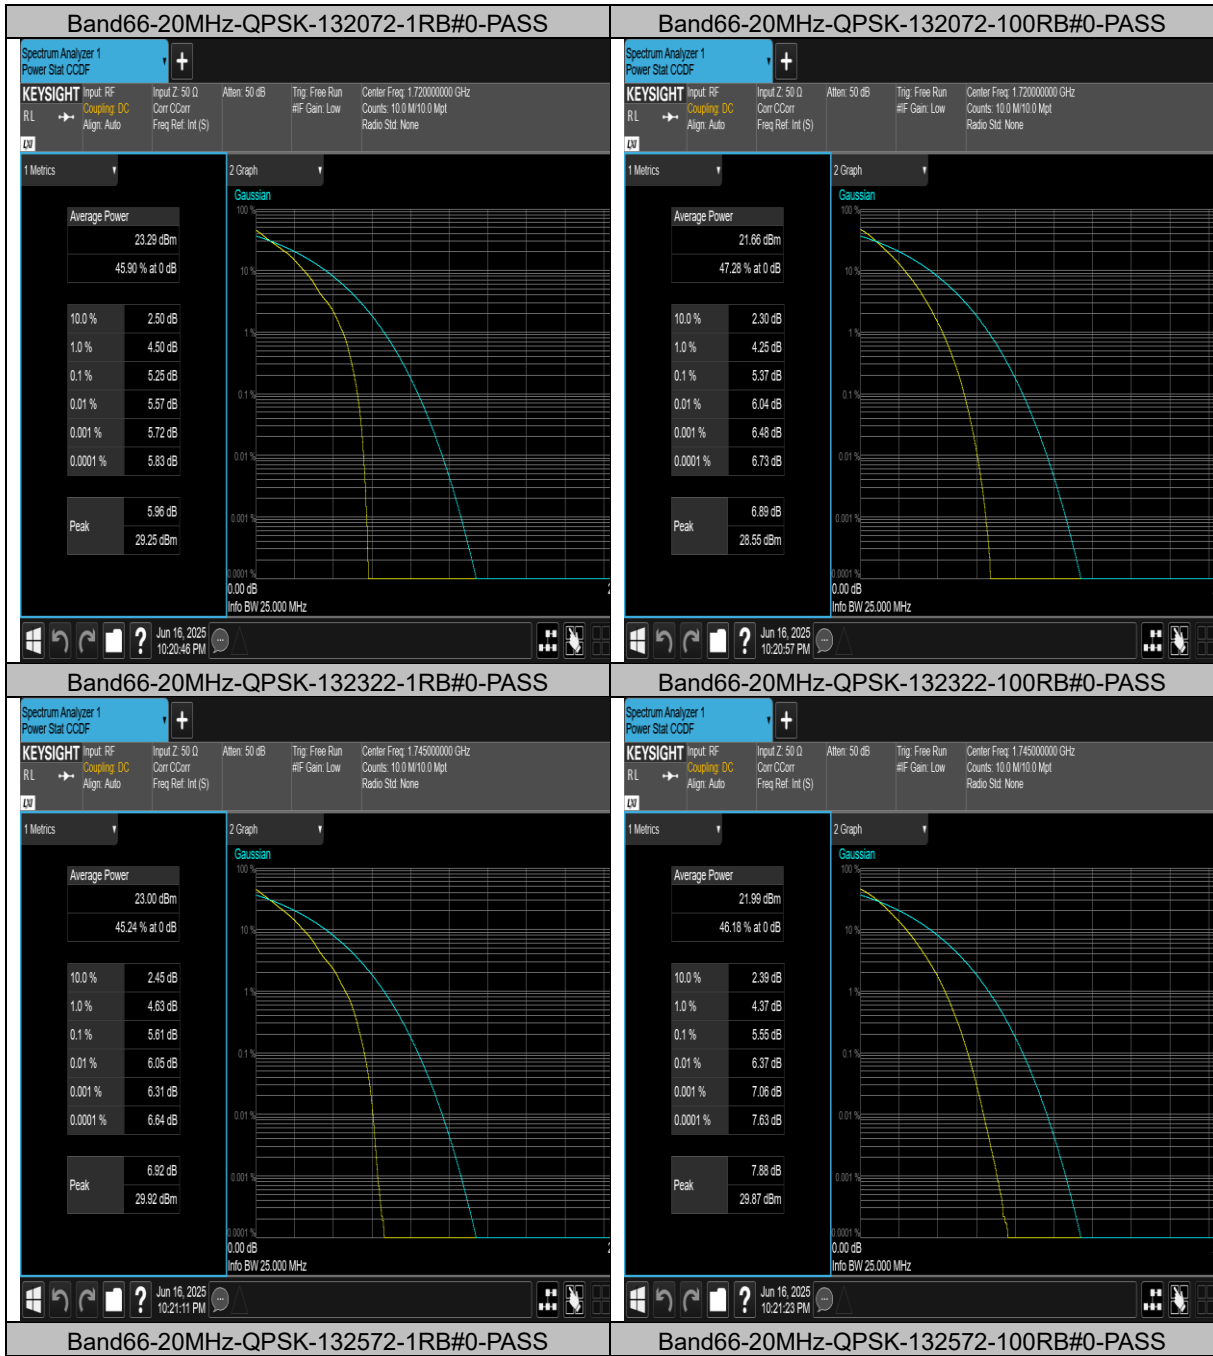

Test Graphs