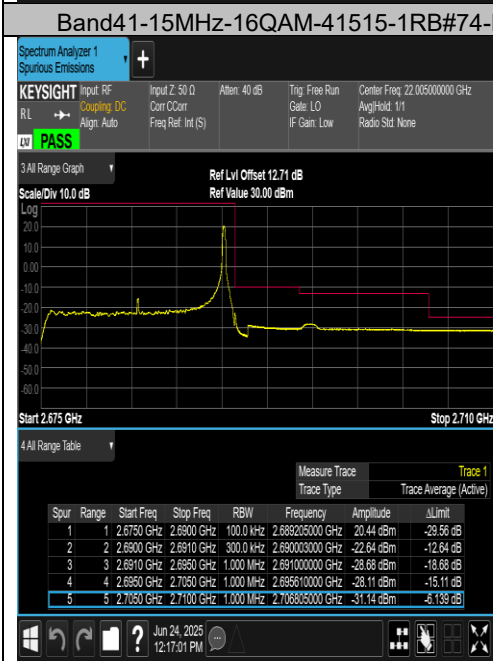

BUREAU VERITAS Test Report No.: PSU-QSU2506090109RF04

Huarui 7layers High Technology (Suzhou) Co., Ltd.

Tower N, Innovation Center, 88 Zuyi Road, High-tech District, Suzhou City, Anhui Province, China

Tel: +86 (0557) 368 1008