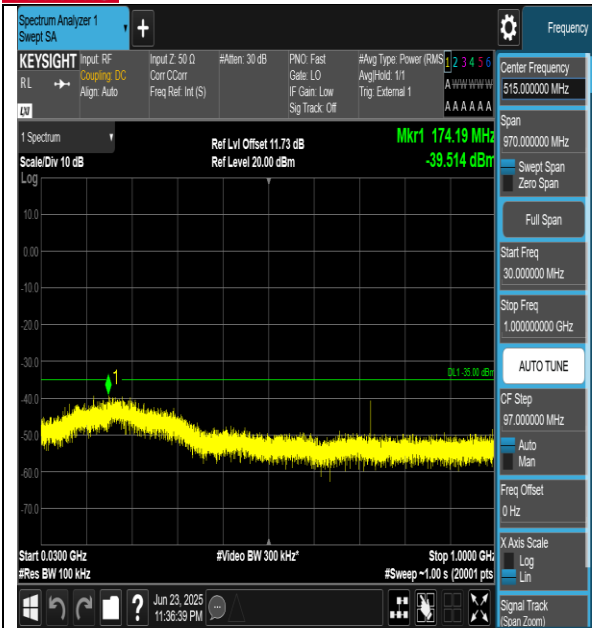

CONDUCTED SPURIOUS EMISSION

Test Result

Table with 8 columns: Band, Bandwidth, Modulation, Channel, RB Configuration, Frequency Range, Result (dBm), Verdict. It contains 60 rows of test data for various channels and frequency ranges, all showing 'PASS' results.

Test Graphs

Huarui 7layers High Technology (Suzhou) Co., Ltd.

Tower N, Innovation Center, 88 Zuyi Road, High-tech District, Suzhou City, Anhui Province, China

Tel: +86 (0557) 368 1008

BUREAU VERITAS Test Report No.: PSU-QSU2506090109RF04

Band41-5MHz-QPSK-40620-1RB#0-30~1000-PASS

Band41-5MHz-QPSK-40620-1RB#0-1000~3000-PASS

Band41-5MHz-QPSK-40620-1RB#0-3000~18000-PASS

Band41-5MHz-QPSK-40620-1RB#0-18000~27000-PASS

BUREAU VERITAS Test Report No.: PSU-QSU2506090109RF04