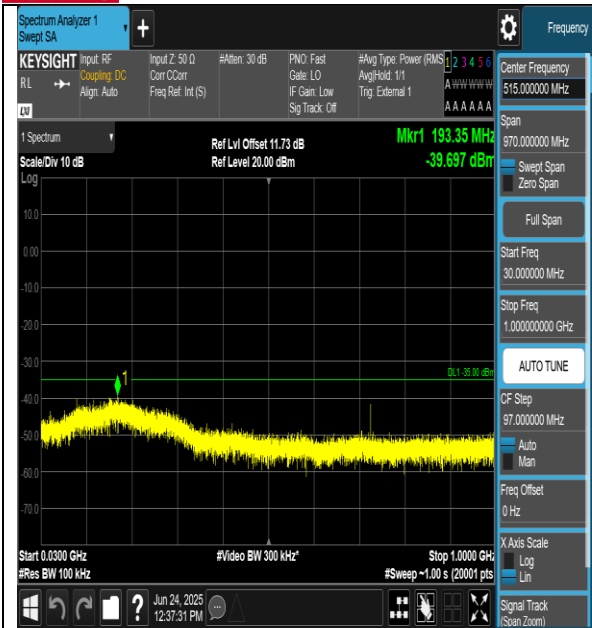

BUREAU VERITAS Test Report No.: PSU-QSU2506090109RF04

Band41-15MHz-QPSK-41515-1RB#0-30~1000-PASS