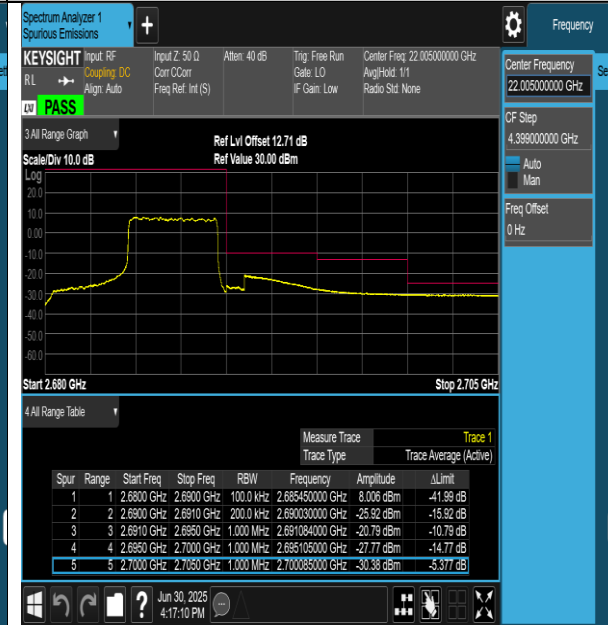

BUREAU VERITAS Test Report No.: PSU-QSU2506090109RF04

BUREAU VERITAS Test Report No.: PSU-QSU2506090109RF04

Band41-10MHz-16QAM-41540-1RB#49-PASS

Band41-10MHz-16QAM-41540-27RB#23-PASS

Band41-15MHz-QPSK-39725-1RB#0-PASS

Band41-15MHz-QPSK-39725-75RB#0-PASS

BUREAU VERITAS Test Report No.: PSU-QSU2506090109RF04

Huarui 7layers High Technology (Suzhou) Co., Ltd.

Tower N, Innovation Center, 88 Zuyi Road, High-tech District, Suzhou City, Anhui Province, China