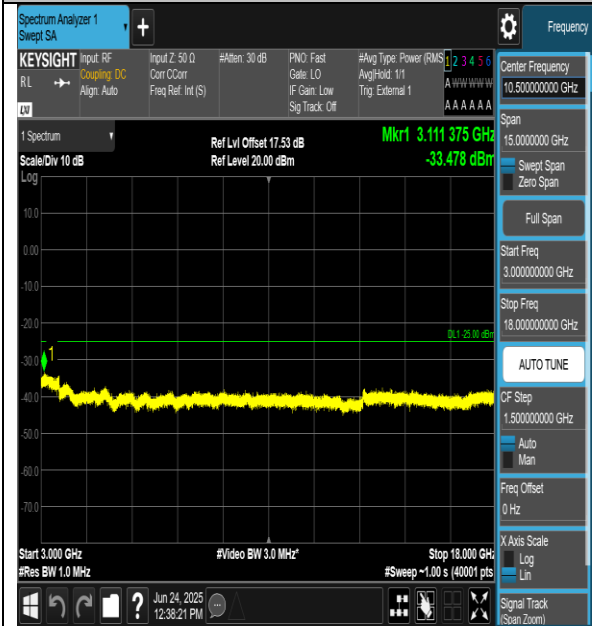

Tower N, Innovation Center, 88 Zuyi Road, High-tech District, Suzhou City, Anhui Province, China

Tel: +86 (0557) 368 1008

BUREAU VERITAS Test Report No.: PSU-QSU2506090109RF04

Band41-15MHz-QPSK-41515-1RB#0-30~1000-PASS

Band41-15MHz-QPSK-41515-1RB#0-1000~3000-PASS

Band41-15MHz-QPSK-41515-1RB#0-3000~18000-PASS

Band41-15MHz-QPSK-41515-1RB#0-18000~27000-PASS

BUREAU VERITAS Test Report No.: PSU-QSU2506090109RF04

Band41-20MHz-QPSK-39750-1RB#0-30~1000-PASS