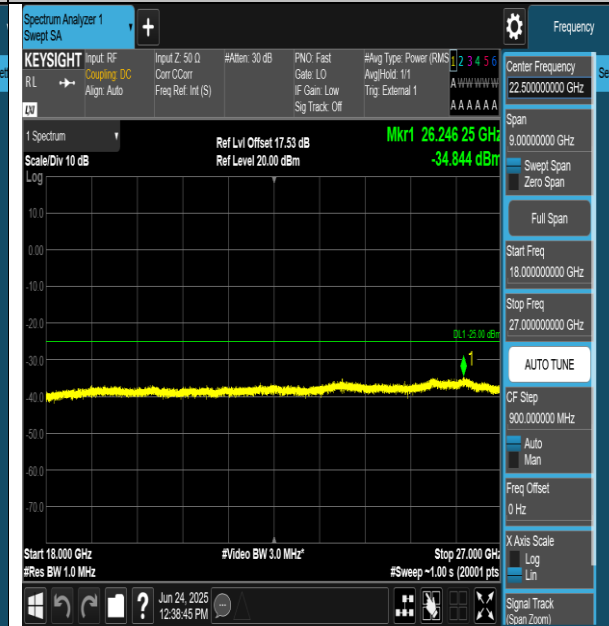

Band41-15MHz-QPSK-41515-1RB#0-18000~27000-PASS