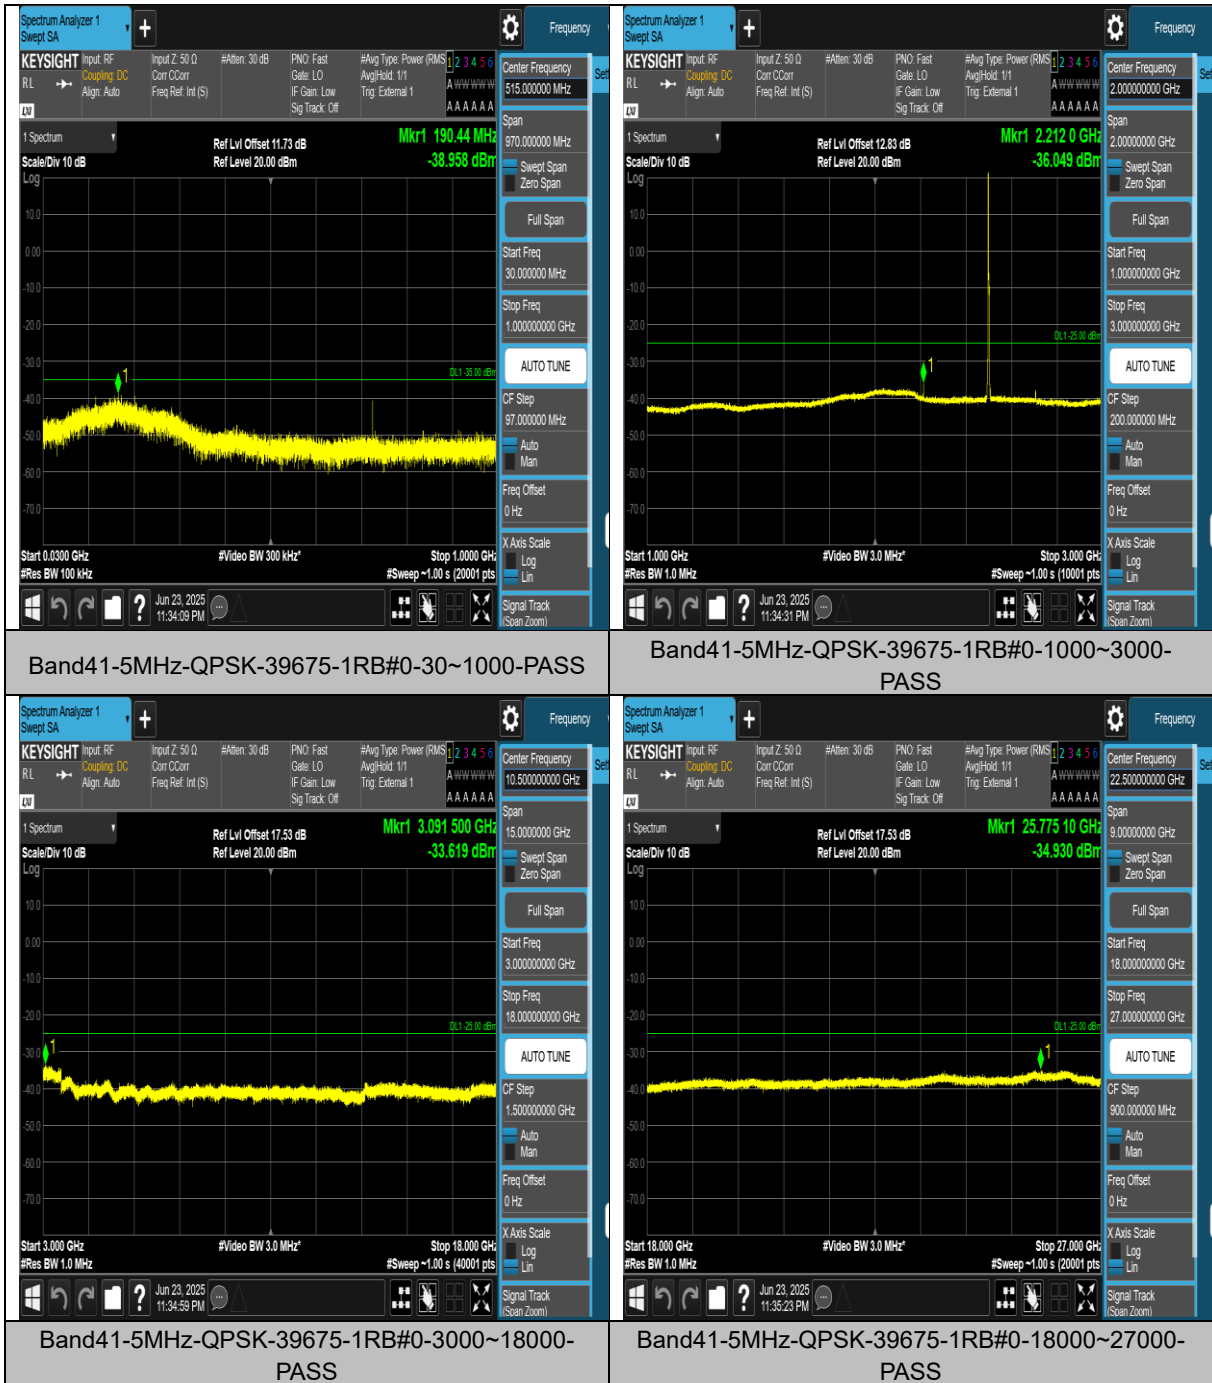

Test Graphs

Huarui 7layers High Technology (Suzhou) Co., Ltd.

Tower N, Innovation Center, 88 Zuyi Road, High-tech District, Suzhou City, Anhui Province, China

Tel: +86 (0557) 368 1008