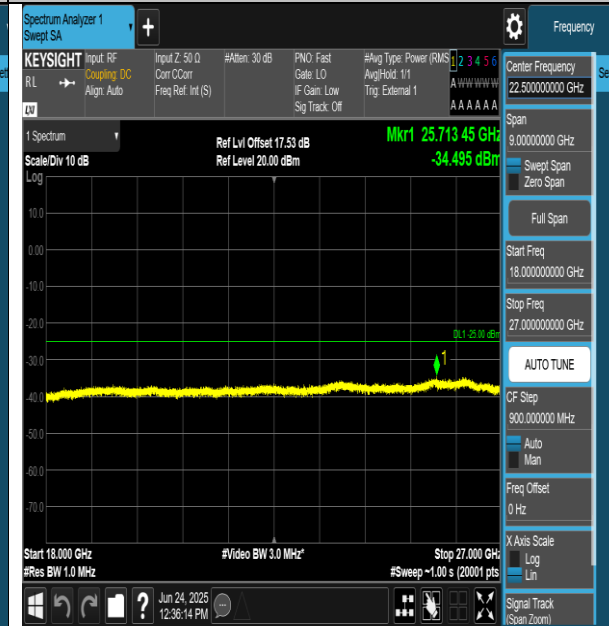

Band41-15MHz-QPSK-40620-1RB#0-18000~27000-PASS

Huarui 7layers High Technology (Suzhou) Co., Ltd.

Tower N, Innovation Center, 88 Zuyi Road, High-tech District, Suzhou City, Anhui Province, China

Tel: +86 (0557) 368 1008