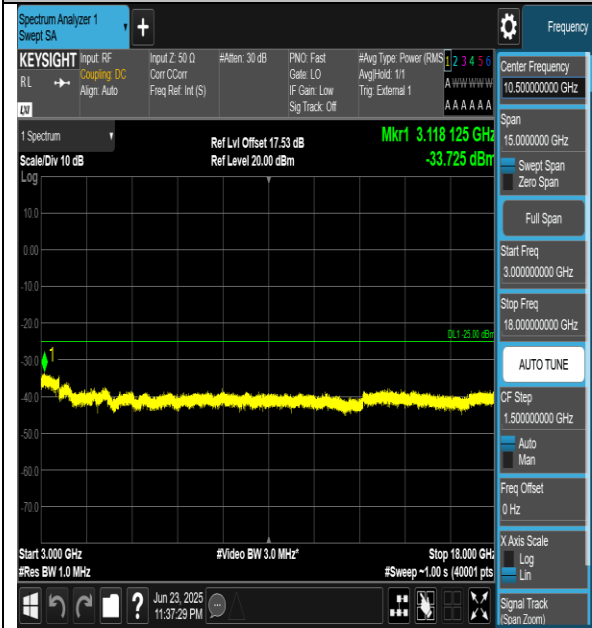

CONDUCTED SPURIOUS EMISSION

Test Result

Table with 8 columns: Band, Bandwidth, Modulation, Channel, RB Configuration, Frequency Range, Result (dBm), Verdict. It contains 60 rows of test data for various channels and frequency ranges, all showing 'PASS' results.

Band41-5MHz-QPSK-40620-1RB#0-30~1000-PASS

Band41-5MHz-QPSK-40620-1RB#0-1000~3000-PASS

Band41-5MHz-QPSK-40620-1RB#0-3000~18000-PASS

Band41-5MHz-QPSK-40620-1RB#0-18000~27000-PASS

BUREAU VERITAS Test Report No.: PSU-QSU2506090109RF04