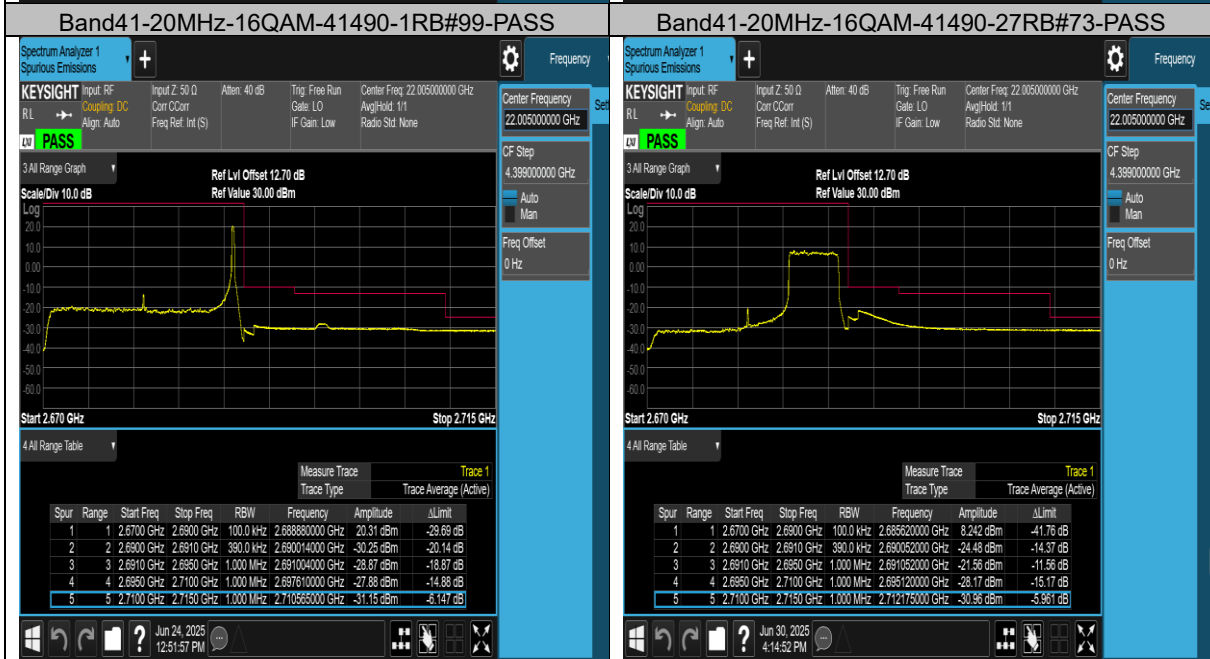

Test Report No.: PSU-QSU2506090109RF04

Huarui 7layers High Technology
(Suzhou) Co., Ltd.

Tower N, Innovation Center, 88 Zuyi Road, High-tech
District, Suzhou City, Anhui Province, China

Tel: +86 (0557) 368 1008