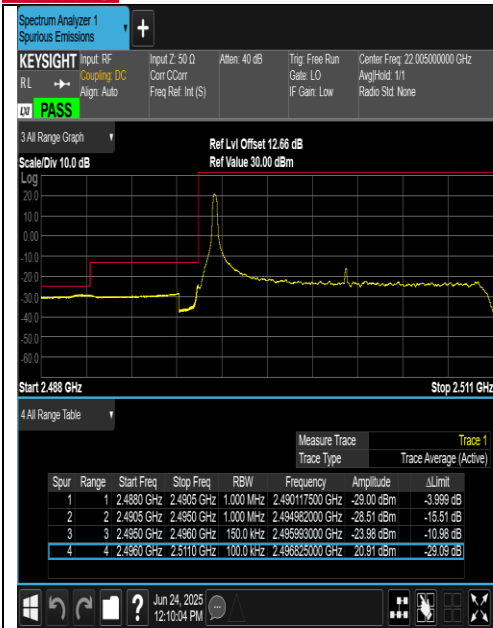

BUREAU VERITAS Test Report No.: PSU-QSU2506090109RF04

Huarui 7layers High Technology (Suzhou) Co., Ltd.

Tower N, Innovation Center, 88 Zuyi Road, High-tech District, Suzhou City, Anhui Province, China

Tel: +86 (0557) 368 1008