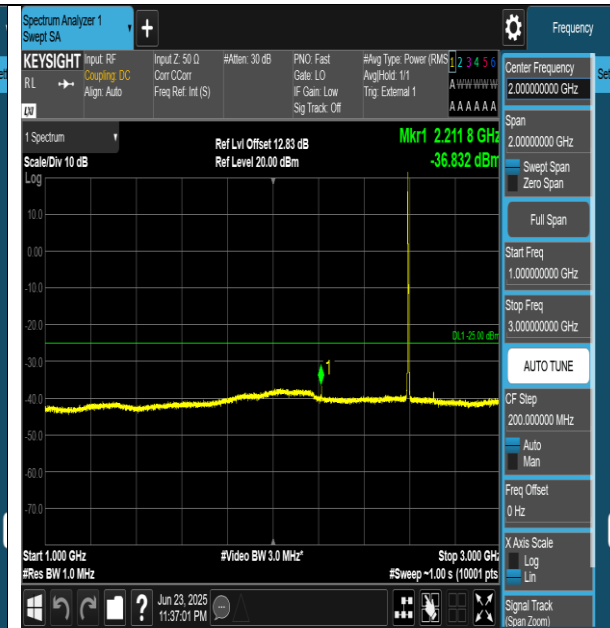

CONDUCTED SPURIOUS EMISSION

Test Result

Table with 8 columns: Band, Bandwidth, Modulation, Channel, RB Configuration, Frequency Range, Result (dBm), Verdict. It contains 60 rows of test data for various channels and frequency ranges, all showing 'PASS' results.

Band41-5MHz-QPSK-40620-1RB#0-30~1000-PASS

Band41-5MHz-QPSK-40620-1RB#0-1000~3000-PASS

Band41-5MHz-QPSK-40620-1RB#0-3000~18000-PASS

Band41-5MHz-QPSK-40620-1RB#0-18000~27000-PASS

BUREAU VERITAS Test Report No.: PSU-QSU2506090109RF04