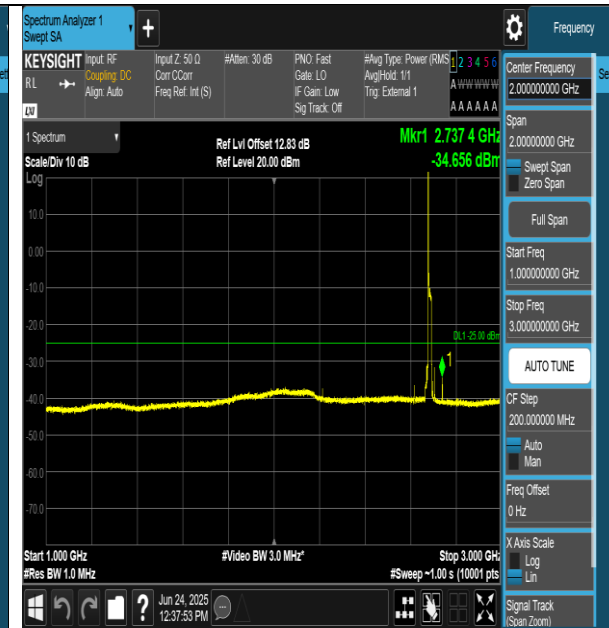

BUREAU VERITAS Test Report No.: PSU-QSU2506090109RF04

Band41-15MHz-QPSK-41515-1RB#0-1000~3000-PASS