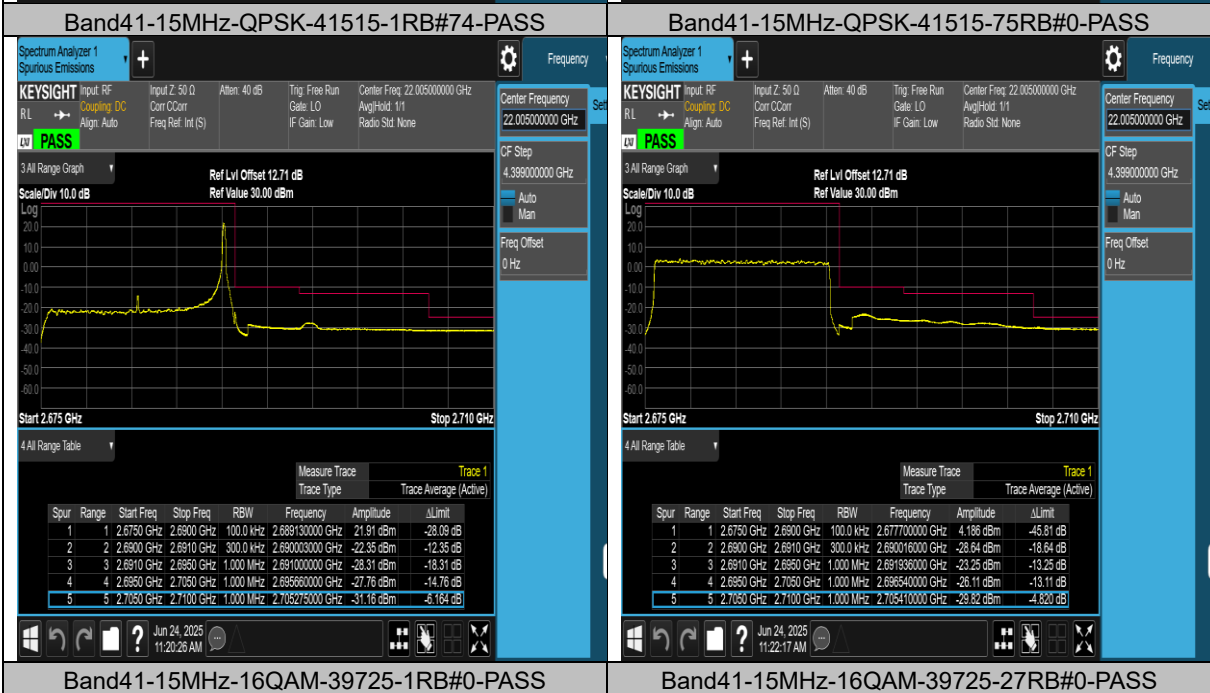

BUREAU VERITAS Test Report No.: PSU-QSU2506090109RF04

Huarui 7layers High Technology (Suzhou) Co., Ltd.

Tower N, Innovation Center, 88 Zuyi Road, High-tech District, Suzhou City, Anhui Province, China

Tel: +86 (0557) 368 1008