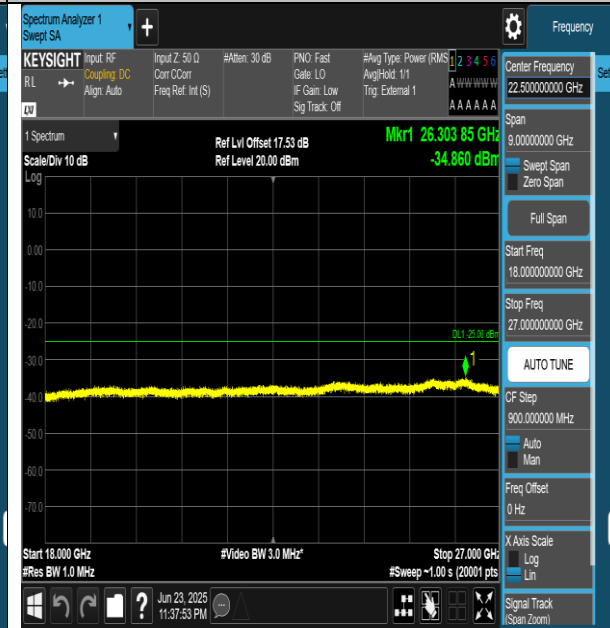

CONDUCTED SPURIOUS EMISSION

Test Result

Table with 8 columns: Band, Bandwidth, Modulation, Channel, RB Configuration, Frequency Range, Result (dBm), Verdict. It contains 60 rows of test data for various channels and frequency ranges, all showing 'PASS' results.

Band41-5MHz-QPSK-40620-1RB#0-30~1000-PASS

Band41-5MHz-QPSK-40620-1RB#0-1000~3000-PASS

Band41-5MHz-QPSK-40620-1RB#0-3000~18000-PASS

Band41-5MHz-QPSK-40620-1RB#0-18000~27000-PASS

BUREAU VERITAS Test Report No.: PSU-QSU2506090109RF04