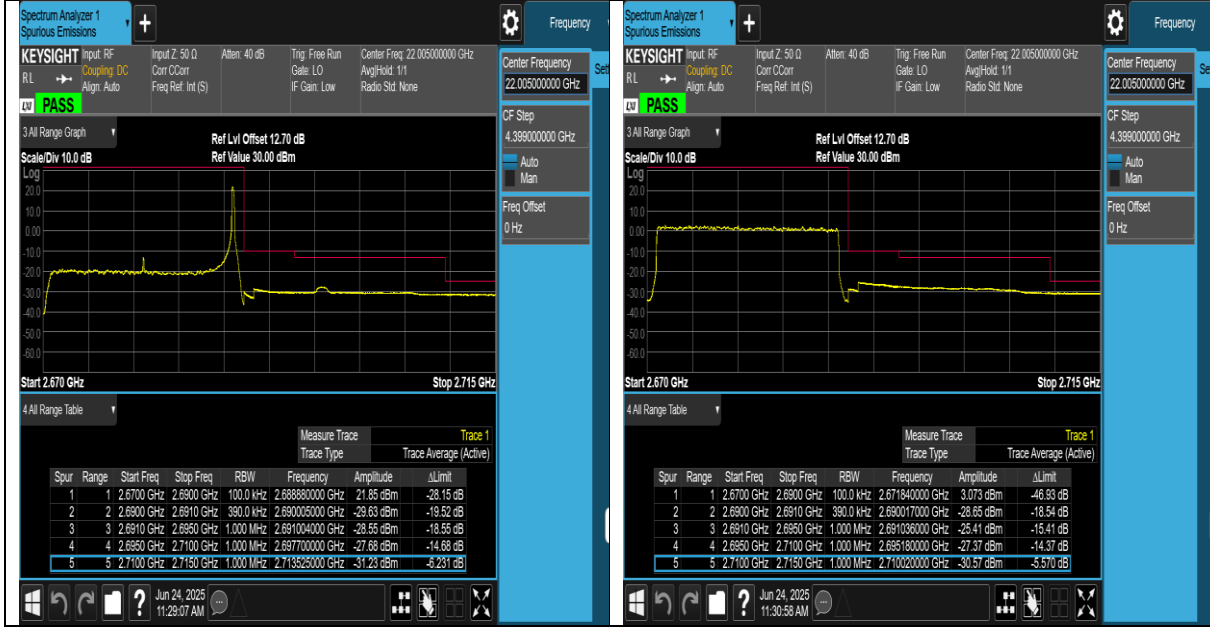

Tel: +86 (0557) 368 1008

BUREAU VERITAS Test Report No.: PSU-QSU2506090109RF04

Band41-20MHz-QPSK-41490-1RB#99-PASS

Band41-20MHz-QPSK-41490-100RB#0-PASS

Band41-20MHz-16QAM-39750-1RB#0-PASS

Band41-20MHz-16QAM-39750-27RB#0-PASS

CONDUCTED SPURIOUS EMISSION

Test Result

Table with 8 columns: Band, Bandwidth, Modulation, Channel, RB Configuration, Frequency Range, Result (dBm), Verdict. It contains 60 rows of test data for various channels and frequency ranges, all showing 'PASS' results.