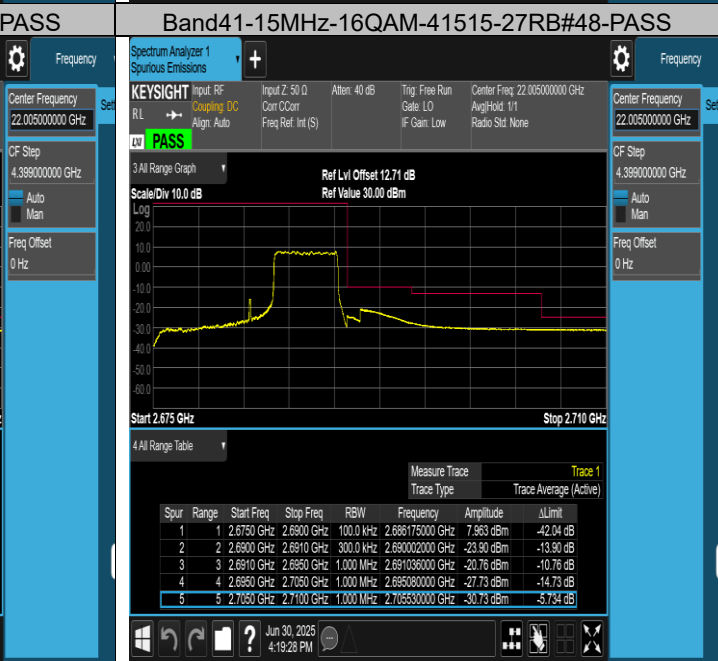

BUREAU VERITAS Test Report No.: PSU-QSU2506090109RF04

Huarui 7layers High Technology (Suzhou) Co., Ltd.

Tower N, Innovation Center, 88 Zuyi Road, High-tech District, Suzhou City, Anhui Province, China

Tel: +86 (0557) 368 1008