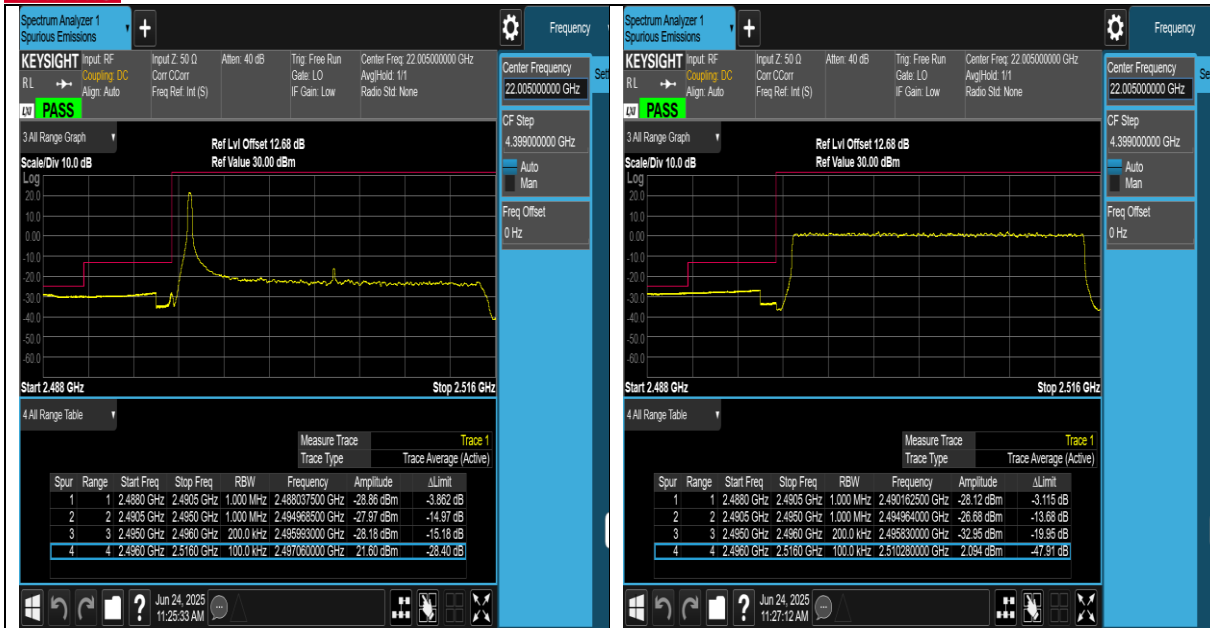

BUREAU VERITAS Test Report No.: PSU-QSU2506090109RF04

Band41-20MHz-QPSK-41490-1RB#99-PASS

Band41-20MHz-QPSK-41490-100RB#0-PASS