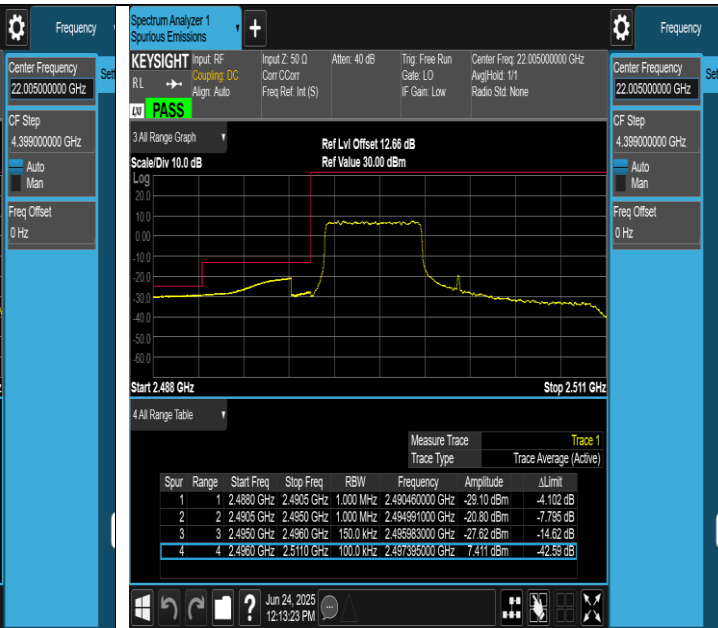

BUREAU VERITAS Test Report No.: PSU-QSU2506090109RF04

Huarui 7layers High Technology (Suzhou) Co., Ltd.

Tower N, Innovation Center, 88 Zuyi Road, High-tech District, Suzhou City, Anhui Province, China

Tel: +86 (0557) 368 1008