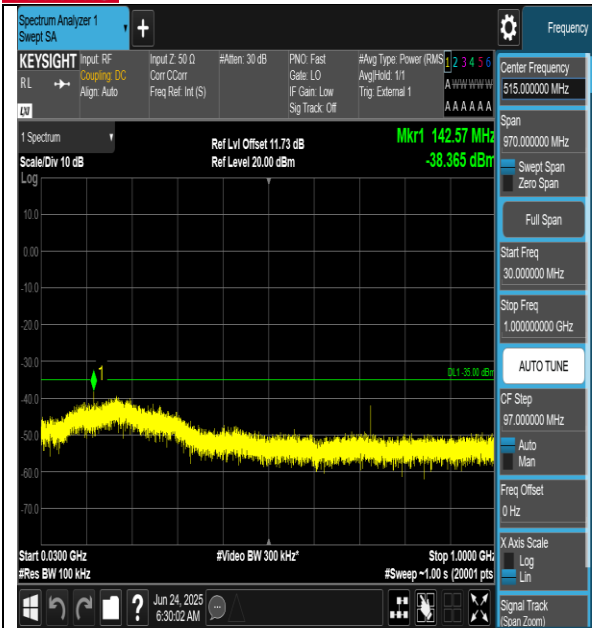

BUREAU VERITAS Test Report No.: PSU-QSU2506090109RF04

Band41-10MHz-QPSK-40620-1RB#0-30~1000-PASS