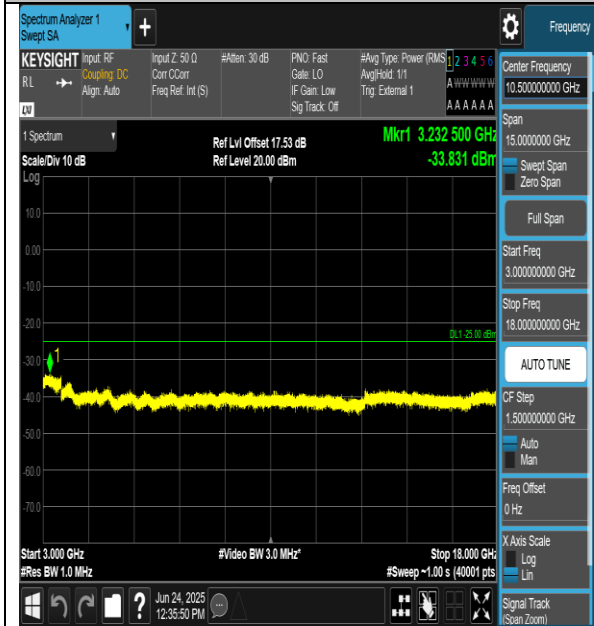

Band41-15MHz-QPSK-40620-1RB#0-3000~18000-PASS

Huarui 7layers High Technology (Suzhou) Co., Ltd.

Tower N, Innovation Center, 88 Zuyi Road, High-tech District, Suzhou City, Anhui Province, China

Tel: +86 (0557) 368 1008