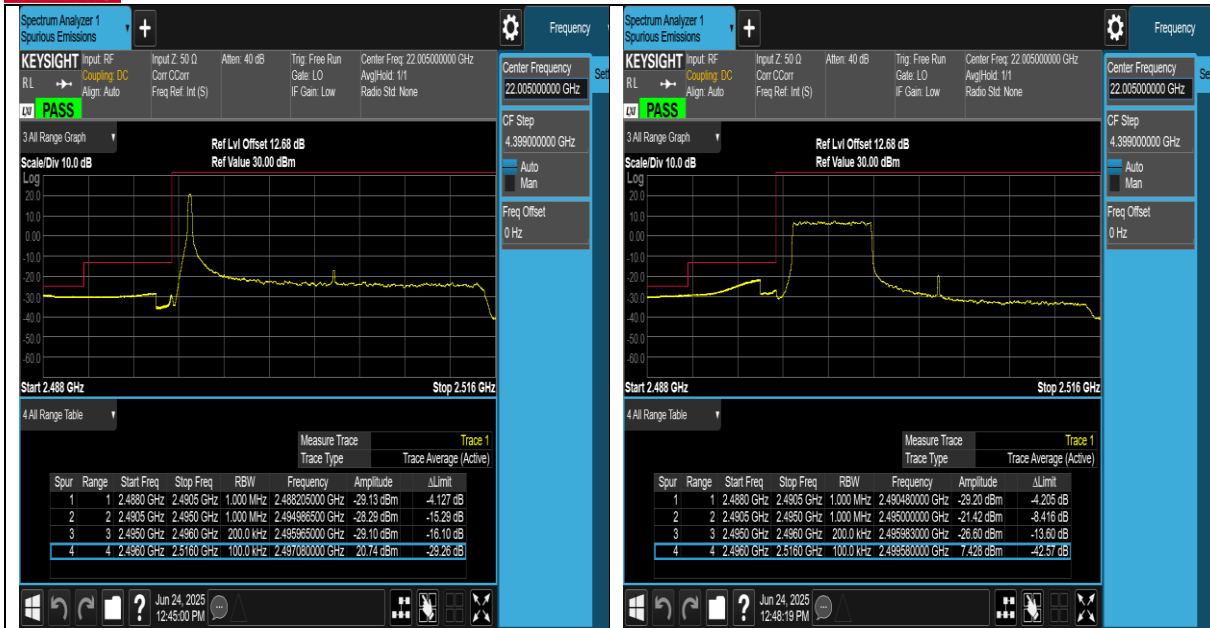

Test Report No.: PSU-QSU2506090109RF04

Huarui 7layers High Technology
(Suzhou) Co., Ltd.

Tower N, Innovation Center, 88 Zuyi Road, High-tech
District, Suzhou City, Anhui Province, China

Tel: +86 (0557) 368 1008