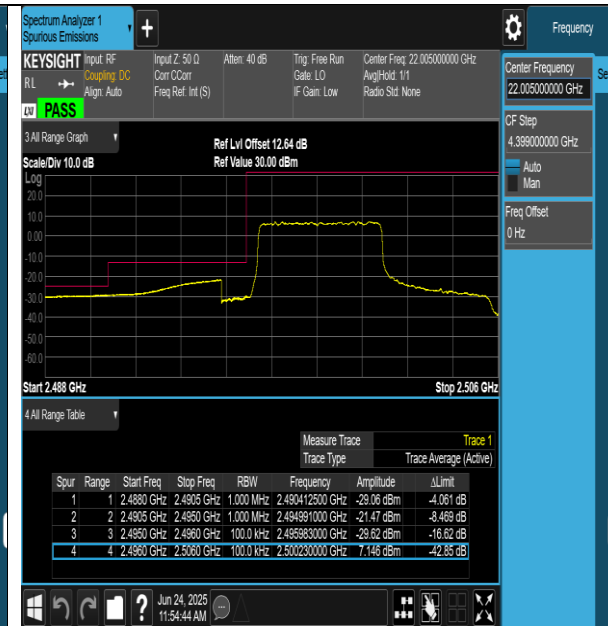

BUREAU VERITAS Test Report No.: PSU-QSU2506090109RF04

BUREAU VERITAS Test Report No.: PSU-QSU2506090109RF04

Band41-10MHz-16QAM-41540-1RB#49-PASS

Band41-10MHz-16QAM-41540-27RB#23-PASS

Band41-15MHz-QPSK-39725-1RB#0-PASS

Band41-15MHz-QPSK-39725-75RB#0-PASS

BUREAU VERITAS Test Report No.: PSU-QSU2506090109RF04

Huarui 7layers High Technology (Suzhou) Co., Ltd.

Tower N, Innovation Center, 88 Zuyi Road, High-tech District, Suzhou City, Anhui Province, China