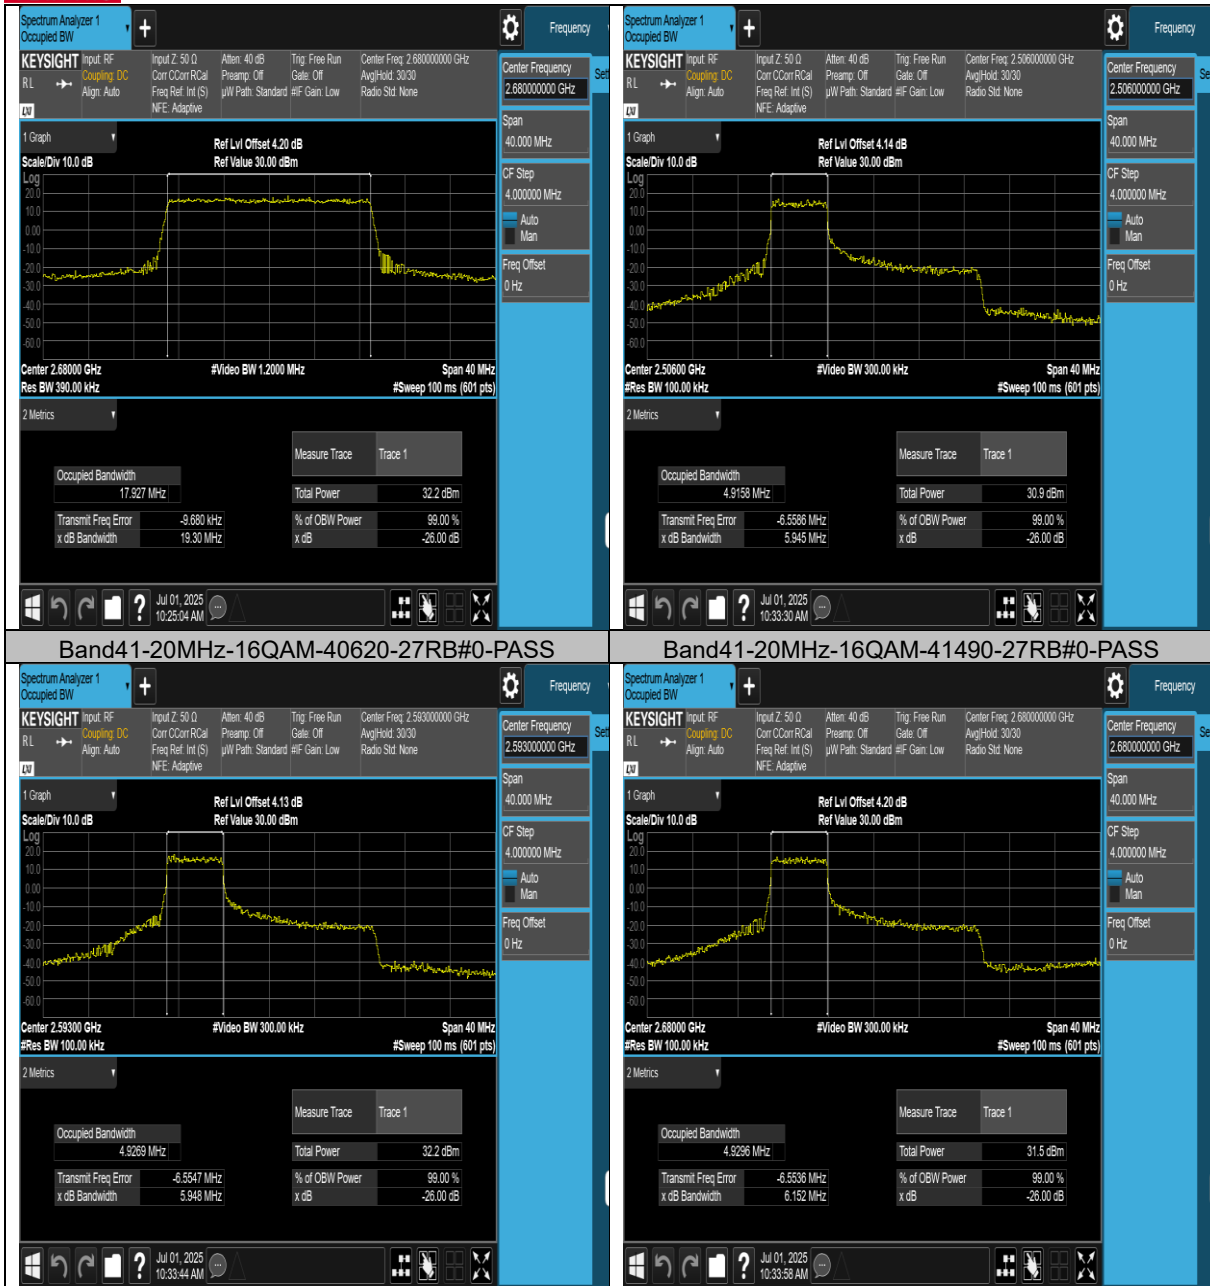

Band41-15MHz-QPSK-40620-75RB#0-PASS

BUREAU VERITAS Test Report No.: PSU-QSU2506090109RF04

BUREAU VERITAS Test Report No.: PSU-QSU2506090109RF04

BUREAU VERITAS Test Report No.: PSU-QSU2506090109RF04

BAND EDGE