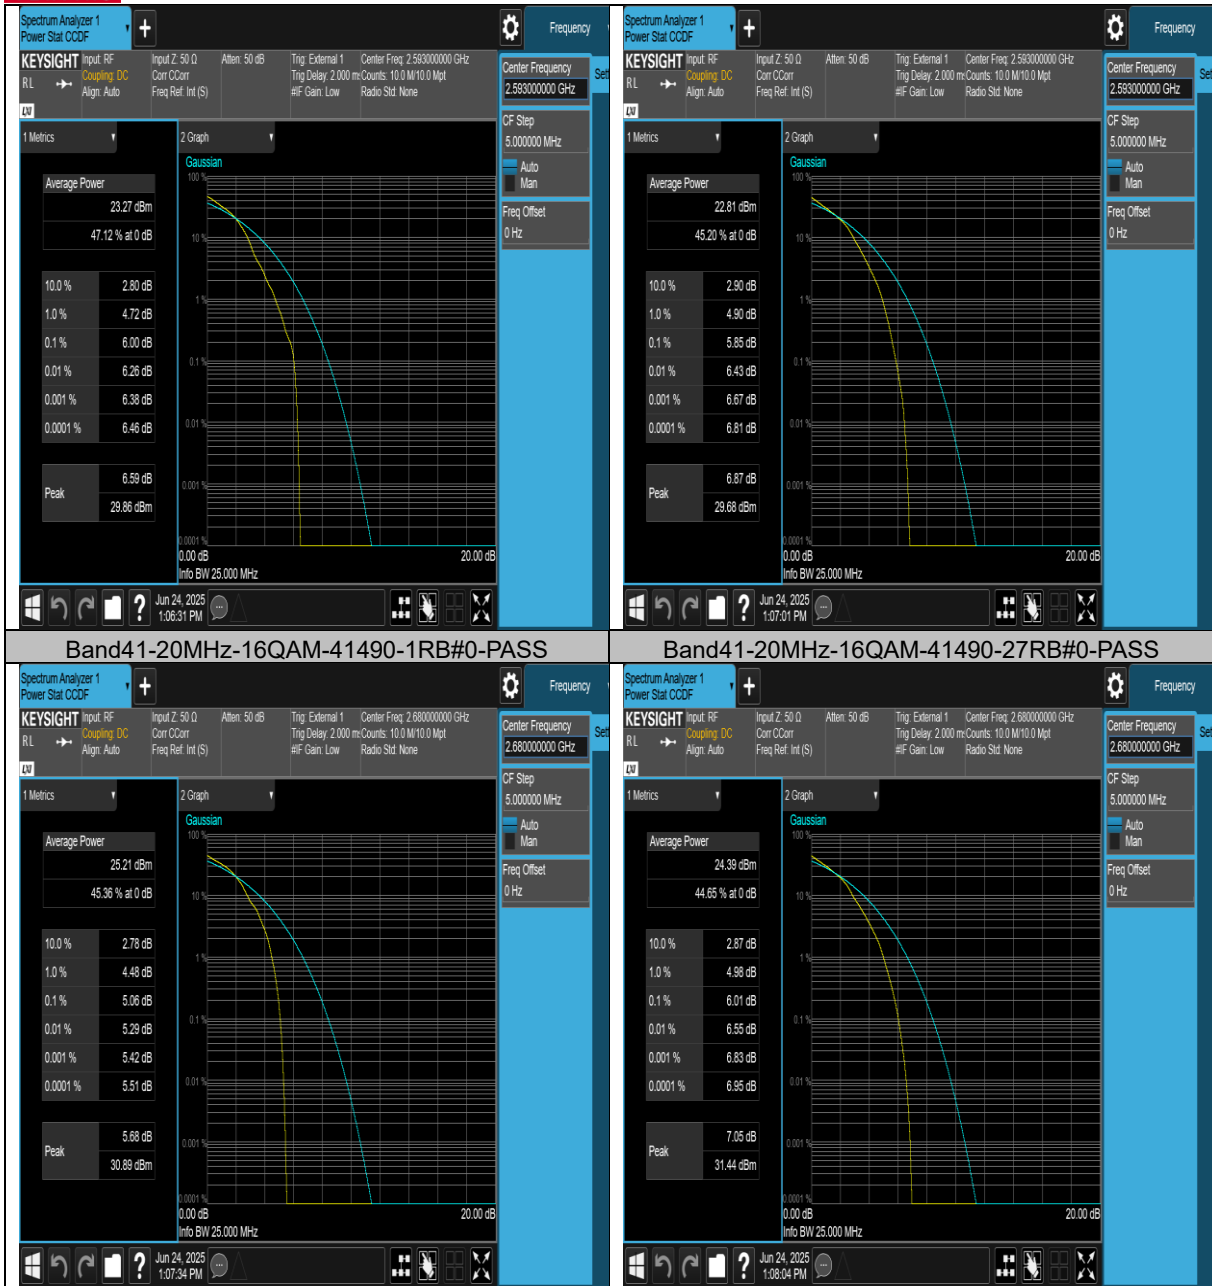

BUREAU VERITAS Test Report No.: PSU-QSU2506090109RF04

BUREAU VERITAS Test Report No.: PSU-QSU2506090109RF04

BUREAU VERITAS Test Report No.: PSU-QSU2506090109RF04

BUREAU VERITAS Test Report No.: PSU-QSU2506090109RF04

BUREAU VERITAS Test Report No.: PSU-QSU2506090109RF04

BUREAU VERITAS Test Report No.: PSU-QSU2506090109RF04

26DB BANDWIDTH AND OCCUPIED BANDWIDTH

Test Result

Band	Bandwidth	Modulation	Channel	RB Configuration	Occupied Bandwidth (MHz)	26dB Bandwidth (MHz)	Verdict
Band41	5MHz	QPSK	39675	25RB#0	4.4959	4.863	PASS
Band41	5MHz	QPSK	40620	25RB#0	4.5015	4.879	PASS
Band41	5MHz	QPSK	41565	25RB#0	4.5033	4.960	PASS
Band41	5MHz	16QAM	39675	25RB#0	4.4959	4.824	PASS
Band41	5MHz	16QAM	40620	25RB#0	4.4895	4.976	PASS
Band41	5MHz	16QAM	41565	25RB#0	4.4879	5.042	PASS
Band41	10MHz	QPSK	39700	50RB#0	8.9670	9.664	PASS
Band41	10MHz	QPSK	40620	50RB#0	8.9743	9.624	PASS
Band41	10MHz	QPSK	41540	50RB#0	8.9850	9.656	PASS
Band41	10MHz	16QAM	39700	27RB#0	4.9190	6.652	PASS
Band41	10MHz	16QAM	40620	27RB#0	4.9119	6.268	PASS
Band41	10MHz	16QAM	41540	27RB#0	4.9213	6.378	PASS
Band41	15MHz	QPSK	39725	75RB#0	13.501	15.36	PASS
Band41	15MHz	QPSK	40620	75RB#0	13.512	15.22	PASS
Band41	15MHz	QPSK	41515	75RB#0	13.503	15.36	PASS
Band41	15MHz	16QAM	39725	27RB#0	4.9241	6.327	PASS
Band41	15MHz	16QAM	40620	27RB#0	4.9337	6.117	PASS
Band41	15MHz	16QAM	41515	27RB#0	4.9496	6.370	PASS
Band41	20MHz	QPSK	39750	100RB#0	17.946	19.17	PASS
Band41	20MHz	QPSK	40620	100RB#0	17.948	19.27	PASS
Band41	20MHz	QPSK	41490	100RB#0	17.927	19.30	PASS
Band41	20MHz	16QAM	39750	27RB#0	4.9158	5.945	PASS
Band41	20MHz	16QAM	40620	27RB#0	4.9269	5.948	PASS
Band41	20MHz	16QAM	41490	27RB#0	4.9296	6.152	PASS