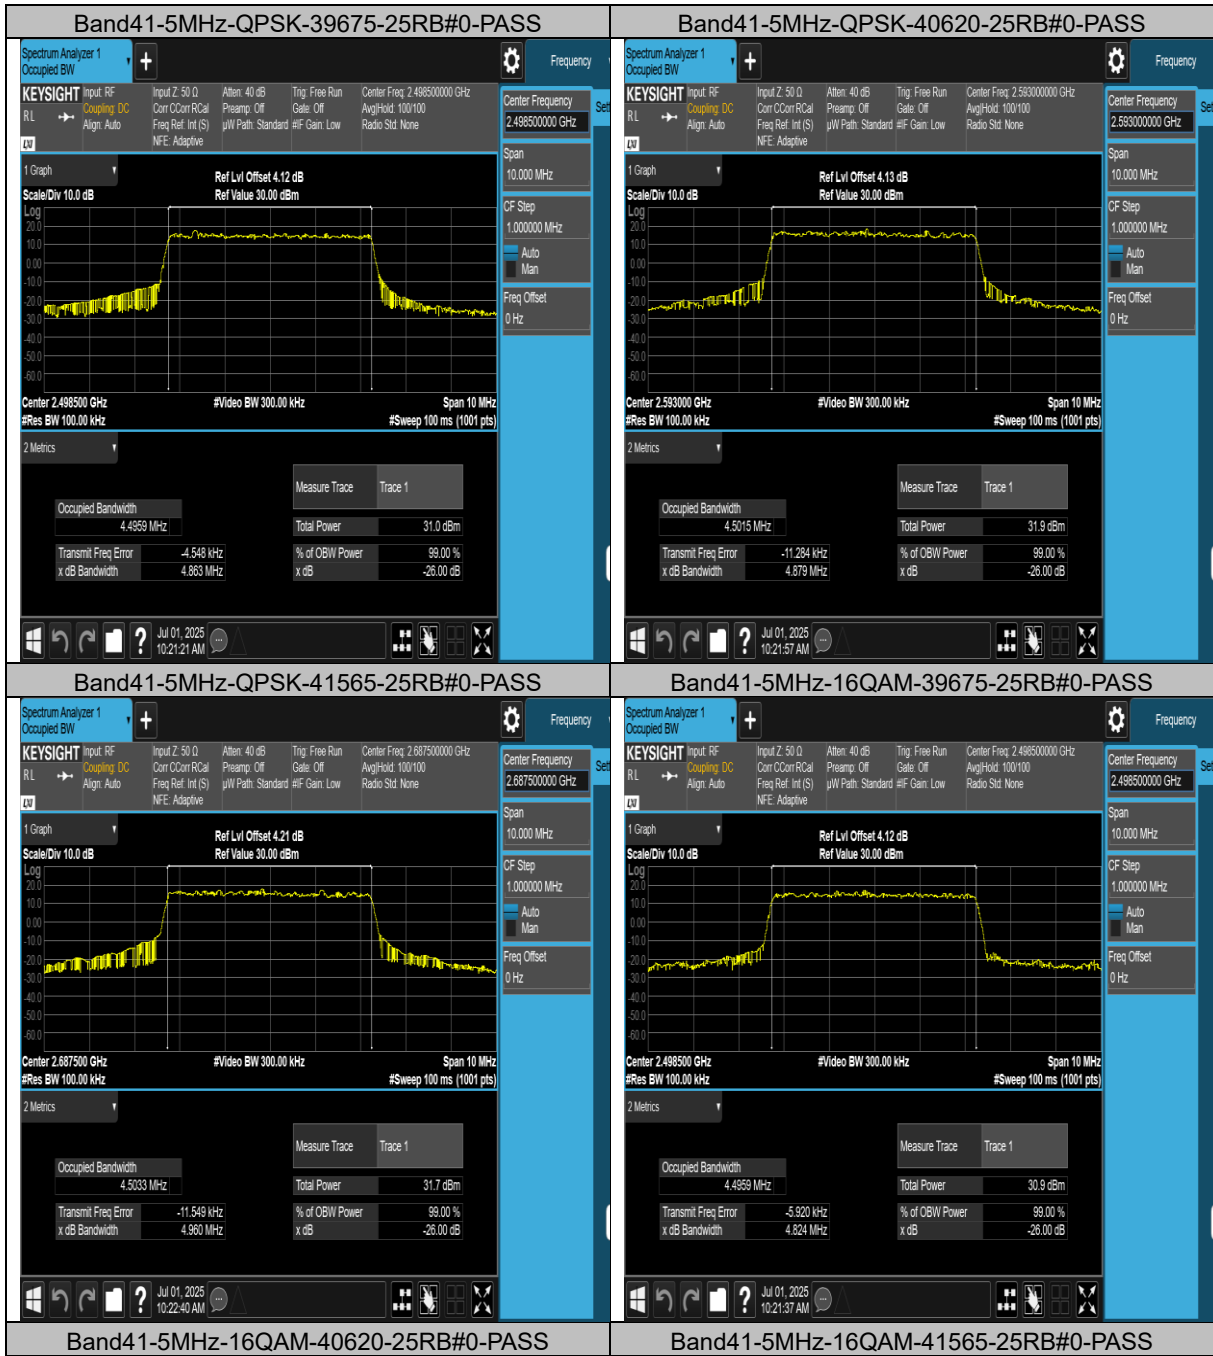

BUREAU VERITAS Test Report No.: PSU-QSU2506090109RF04

BUREAU VERITAS Test Report No.: PSU-QSU2506090109RF04

26DB BANDWIDTH AND OCCUPIED BANDWIDTH

Test Result

Band	Bandwidth	Modulation	Channel	RB Configuration	Occupied Bandwidth (MHz)	26dB Bandwidth (MHz)	Verdict
Band41	5MHz	QPSK	39675	25RB#0	4.4959	4.863	PASS
Band41	5MHz	QPSK	40620	25RB#0	4.5015	4.879	PASS
Band41	5MHz	QPSK	41565	25RB#0	4.5033	4.960	PASS
Band41	5MHz	16QAM	39675	25RB#0	4.4959	4.824	PASS
Band41	5MHz	16QAM	40620	25RB#0	4.4895	4.976	PASS
Band41	5MHz	16QAM	41565	25RB#0	4.4879	5.042	PASS
Band41	10MHz	QPSK	39700	50RB#0	8.9670	9.664	PASS
Band41	10MHz	QPSK	40620	50RB#0	8.9743	9.624	PASS
Band41	10MHz	QPSK	41540	50RB#0	8.9850	9.656	PASS
Band41	10MHz	16QAM	39700	27RB#0	4.9190	6.652	PASS
Band41	10MHz	16QAM	40620	27RB#0	4.9119	6.268	PASS
Band41	10MHz	16QAM	41540	27RB#0	4.9213	6.378	PASS
Band41	15MHz	QPSK	39725	75RB#0	13.501	15.36	PASS
Band41	15MHz	QPSK	40620	75RB#0	13.512	15.22	PASS
Band41	15MHz	QPSK	41515	75RB#0	13.503	15.36	PASS
Band41	15MHz	16QAM	39725	27RB#0	4.9241	6.327	PASS
Band41	15MHz	16QAM	40620	27RB#0	4.9337	6.117	PASS
Band41	15MHz	16QAM	41515	27RB#0	4.9496	6.370	PASS
Band41	20MHz	QPSK	39750	100RB#0	17.946	19.17	PASS
Band41	20MHz	QPSK	40620	100RB#0	17.948	19.27	PASS
Band41	20MHz	QPSK	41490	100RB#0	17.927	19.30	PASS
Band41	20MHz	16QAM	39750	27RB#0	4.9158	5.945	PASS
Band41	20MHz	16QAM	40620	27RB#0	4.9269	5.948	PASS
Band41	20MHz	16QAM	41490	27RB#0	4.9296	6.152	PASS

Test Graphs

BUREAU VERITAS Test Report No.: PSU-QSU2506090109RF04

BUREAU VERITAS Test Report No.: PSU-QSU2506090109RF04

Band41-10MHz-16QAM-40620-27RB#0-PASS

Band41-10MHz-16QAM-41540-27RB#0-PASS

Band41-15MHz-QPSK-39725-75RB#0-PASS