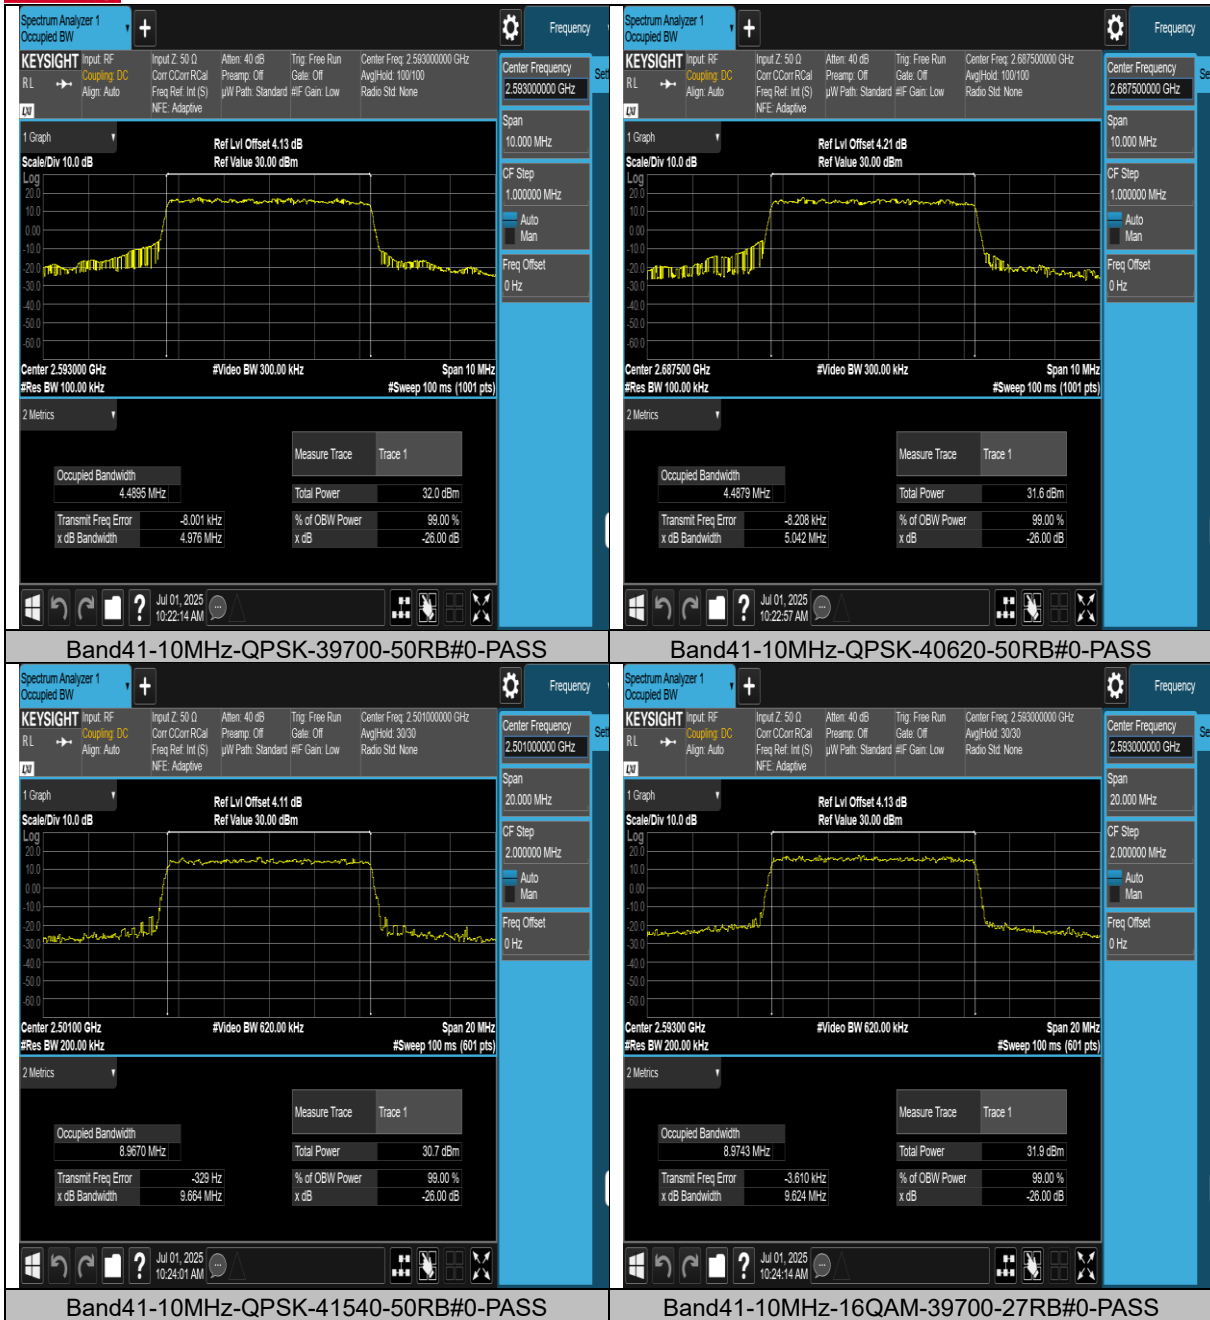

BUREAU VERITAS Test Report No.: PSU-QSU2506090109RF04

BUREAU VERITAS Test Report No.: PSU-QSU2506090109RF04

26DB BANDWIDTH AND OCCUPIED BANDWIDTH

Test Result

Band	Bandwidth	Modulation	Channel	RB Configuration	Occupied Bandwidth (MHz)	26dB Bandwidth (MHz)	Verdict
Band41	5MHz	QPSK	39675	25RB#0	4.4959	4.863	PASS
Band41	5MHz	QPSK	40620	25RB#0	4.5015	4.879	PASS
Band41	5MHz	QPSK	41565	25RB#0	4.5033	4.960	PASS
Band41	5MHz	16QAM	39675	25RB#0	4.4959	4.824	PASS
Band41	5MHz	16QAM	40620	25RB#0	4.4895	4.976	PASS
Band41	5MHz	16QAM	41565	25RB#0	4.4879	5.042	PASS
Band41	10MHz	QPSK	39700	50RB#0	8.9670	9.664	PASS
Band41	10MHz	QPSK	40620	50RB#0	8.9743	9.624	PASS
Band41	10MHz	QPSK	41540	50RB#0	8.9850	9.656	PASS
Band41	10MHz	16QAM	39700	27RB#0	4.9190	6.652	PASS
Band41	10MHz	16QAM	40620	27RB#0	4.9119	6.268	PASS
Band41	10MHz	16QAM	41540	27RB#0	4.9213	6.378	PASS
Band41	15MHz	QPSK	39725	75RB#0	13.501	15.36	PASS
Band41	15MHz	QPSK	40620	75RB#0	13.512	15.22	PASS
Band41	15MHz	QPSK	41515	75RB#0	13.503	15.36	PASS
Band41	15MHz	16QAM	39725	27RB#0	4.9241	6.327	PASS
Band41	15MHz	16QAM	40620	27RB#0	4.9337	6.117	PASS
Band41	15MHz	16QAM	41515	27RB#0	4.9496	6.370	PASS
Band41	20MHz	QPSK	39750	100RB#0	17.946	19.17	PASS
Band41	20MHz	QPSK	40620	100RB#0	17.948	19.27	PASS
Band41	20MHz	QPSK	41490	100RB#0	17.927	19.30	PASS
Band41	20MHz	16QAM	39750	27RB#0	4.9158	5.945	PASS
Band41	20MHz	16QAM	40620	27RB#0	4.9269	5.948	PASS
Band41	20MHz	16QAM	41490	27RB#0	4.9296	6.152	PASS

Test Graphs

BUREAU VERITAS Test Report No.: PSU-QSU2506090109RF04

BUREAU VERITAS Test Report No.: PSU-QSU2506090109RF04

Band41-10MHz-16QAM-40620-27RB#0-PASS

Band41-10MHz-16QAM-41540-27RB#0-PASS

Band41-15MHz-QPSK-39725-75RB#0-PASS