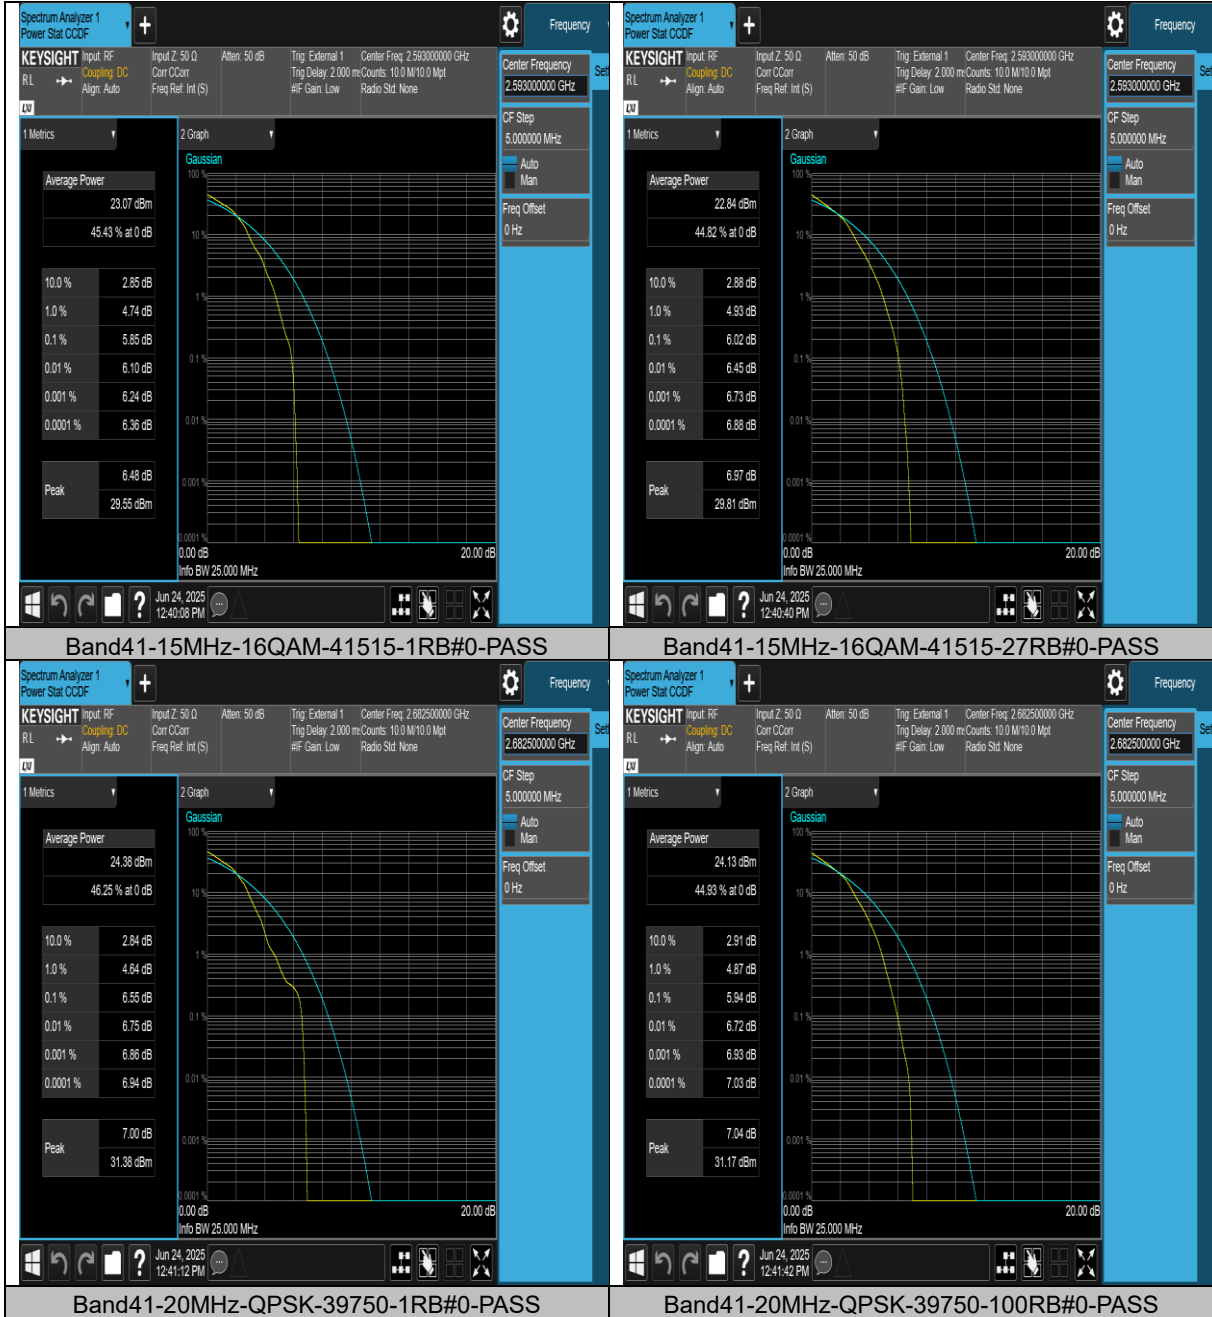

BUREAU VERITAS Test Report No.: PSU-QSU2506090109RF04

BUREAU VERITAS Test Report No.: PSU-QSU2506090109RF04

BUREAU VERITAS Test Report No.: PSU-QSU2506090109RF04

BUREAU VERITAS Test Report No.: PSU-QSU2506090109RF04

BUREAU VERITAS Test Report No.: PSU-QSU2506090109RF04

BUREAU VERITAS Test Report No.: PSU-QSU2506090109RF04

26DB BANDWIDTH AND OCCUPIED BANDWIDTH

Test Result

Band	Bandwidth	Modulation	Channel	RB Configuration	Occupied Bandwidth (MHz)	26dB Bandwidth (MHz)	Verdict
Band41	5MHz	QPSK	39675	25RB#0	4.4959	4.863	PASS
Band41	5MHz	QPSK	40620	25RB#0	4.5015	4.879	PASS
Band41	5MHz	QPSK	41565	25RB#0	4.5033	4.960	PASS
Band41	5MHz	16QAM	39675	25RB#0	4.4959	4.824	PASS
Band41	5MHz	16QAM	40620	25RB#0	4.4895	4.976	PASS
Band41	5MHz	16QAM	41565	25RB#0	4.4879	5.042	PASS
Band41	10MHz	QPSK	39700	50RB#0	8.9670	9.664	PASS
Band41	10MHz	QPSK	40620	50RB#0	8.9743	9.624	PASS
Band41	10MHz	QPSK	41540	50RB#0	8.9850	9.656	PASS
Band41	10MHz	16QAM	39700	27RB#0	4.9190	6.652	PASS
Band41	10MHz	16QAM	40620	27RB#0	4.9119	6.268	PASS
Band41	10MHz	16QAM	41540	27RB#0	4.9213	6.378	PASS
Band41	15MHz	QPSK	39725	75RB#0	13.501	15.36	PASS
Band41	15MHz	QPSK	40620	75RB#0	13.512	15.22	PASS
Band41	15MHz	QPSK	41515	75RB#0	13.503	15.36	PASS
Band41	15MHz	16QAM	39725	27RB#0	4.9241	6.327	PASS
Band41	15MHz	16QAM	40620	27RB#0	4.9337	6.117	PASS
Band41	15MHz	16QAM	41515	27RB#0	4.9496	6.370	PASS
Band41	20MHz	QPSK	39750	100RB#0	17.946	19.17	PASS
Band41	20MHz	QPSK	40620	100RB#0	17.948	19.27	PASS
Band41	20MHz	QPSK	41490	100RB#0	17.927	19.30	PASS
Band41	20MHz	16QAM	39750	27RB#0	4.9158	5.945	PASS
Band41	20MHz	16QAM	40620	27RB#0	4.9269	5.948	PASS
Band41	20MHz	16QAM	41490	27RB#0	4.9296	6.152	PASS