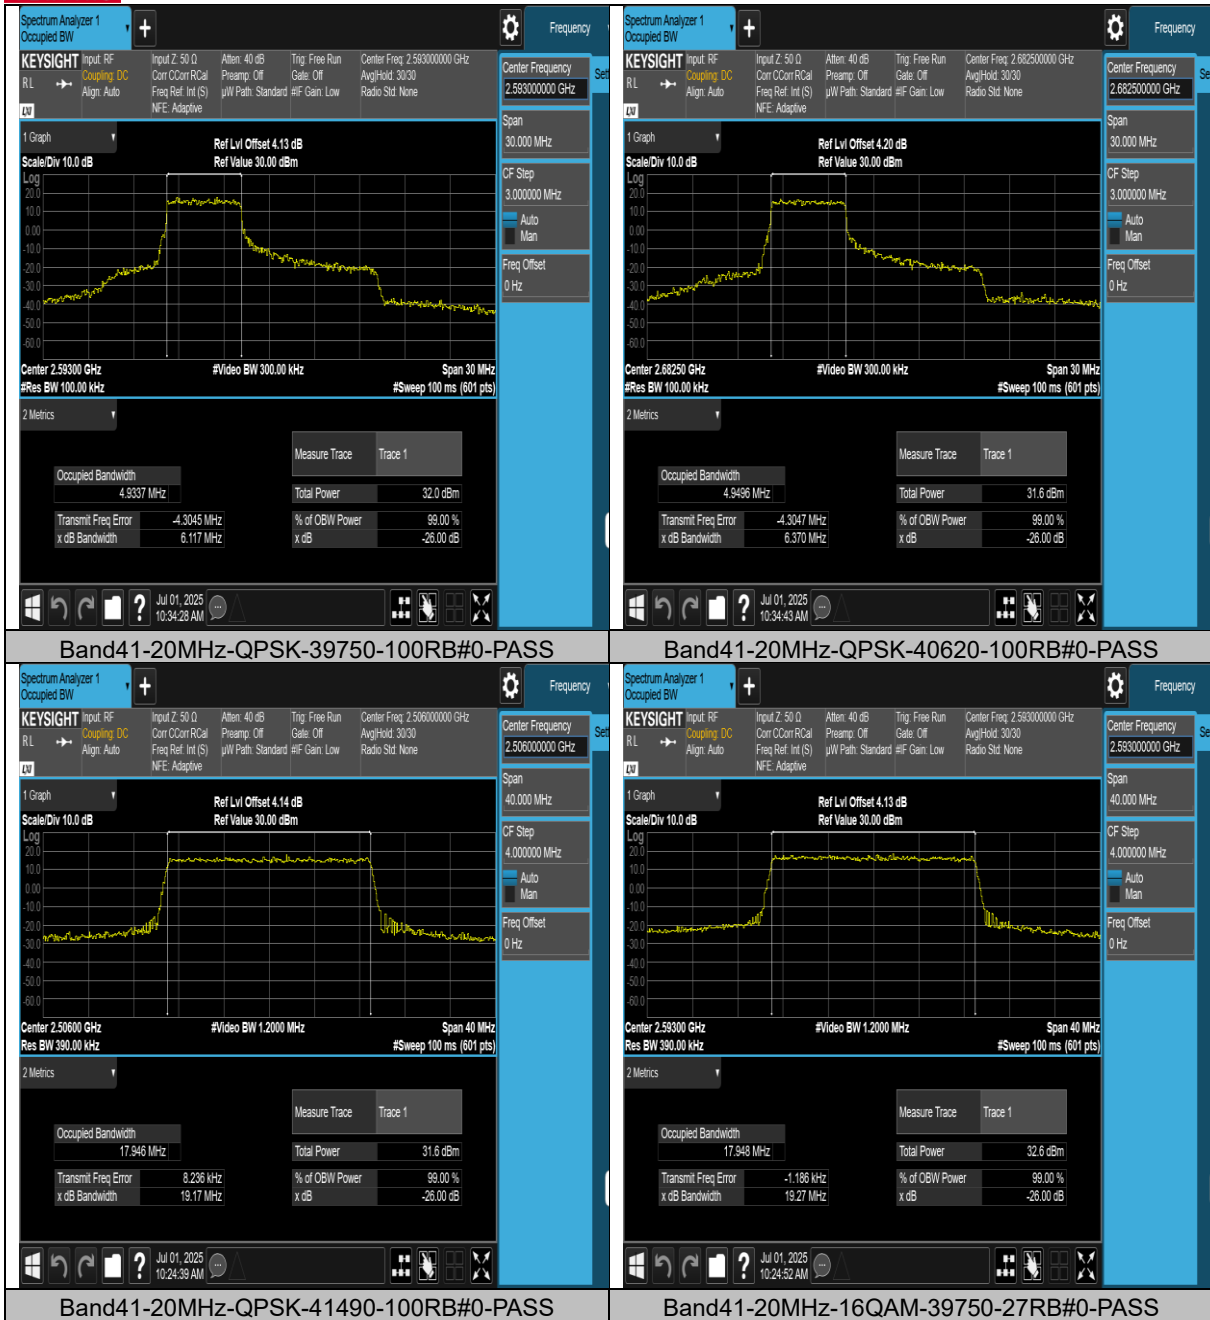

Band41-15MHz-QPSK-40620-75RB#0-PASS

BUREAU VERITAS Test Report No.: PSU-QSU2506090109RF04

BUREAU VERITAS Test Report No.: PSU-QSU2506090109RF04

BUREAU VERITAS Test Report No.: PSU-QSU2506090109RF04

BAND EDGE