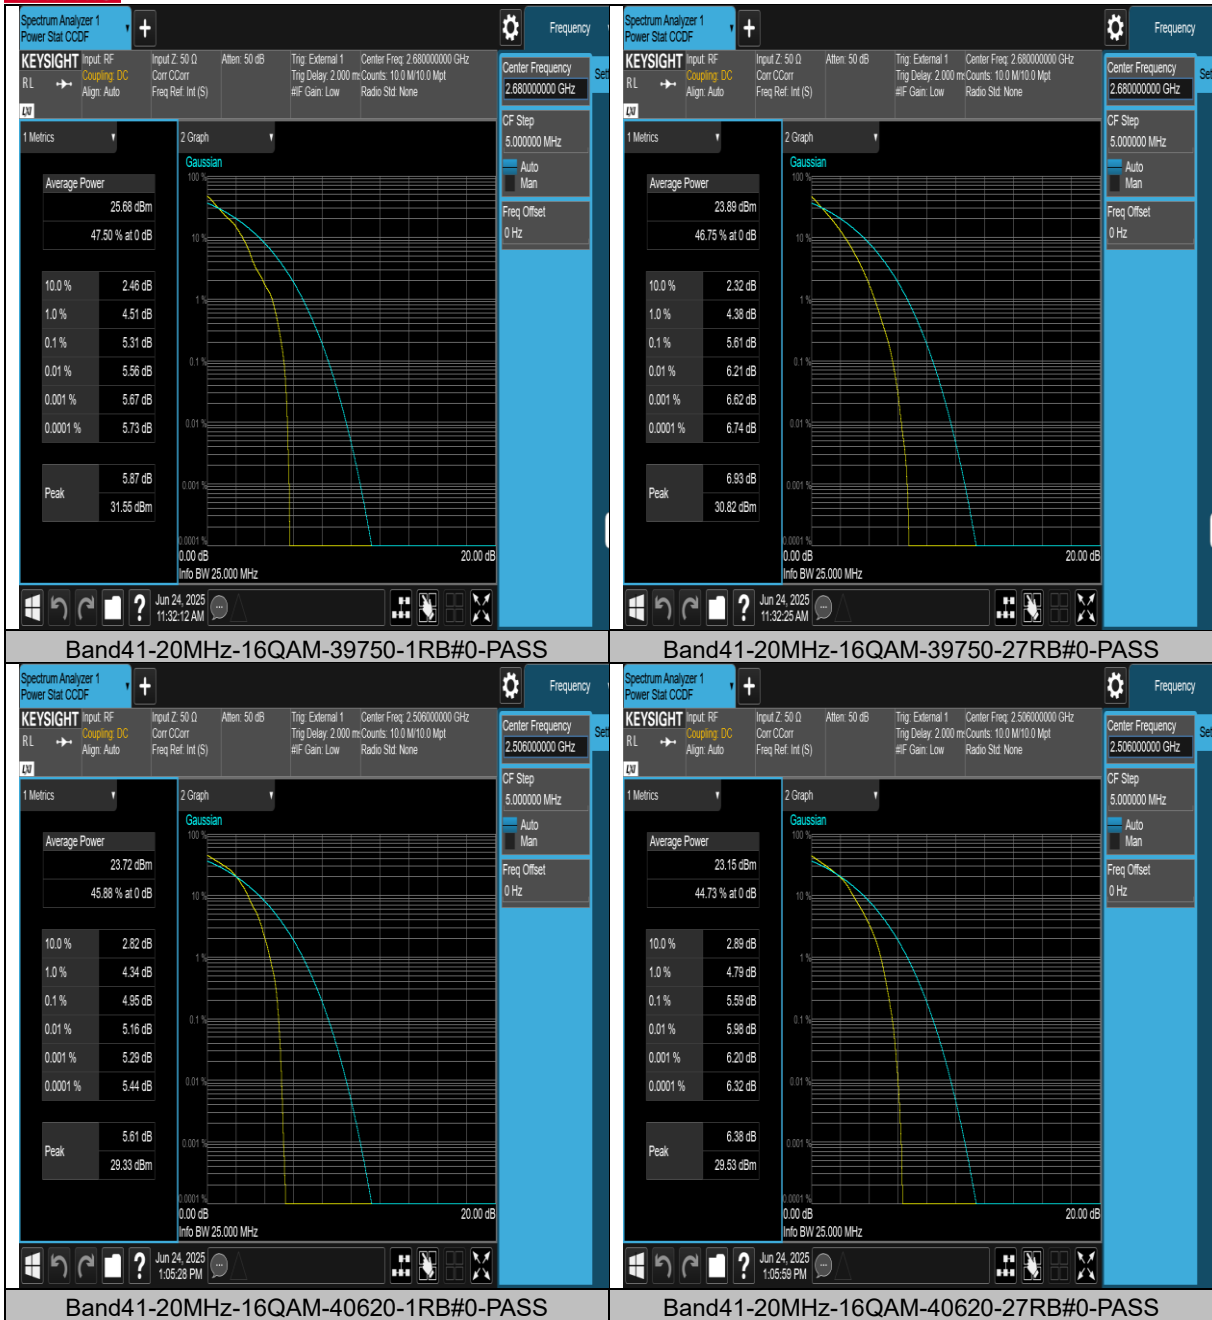

BUREAU VERITAS Test Report No.: PSU-QSU2506090109RF04

BUREAU VERITAS Test Report No.: PSU-QSU2506090109RF04

BUREAU VERITAS Test Report No.: PSU-QSU2506090109RF04

BUREAU VERITAS Test Report No.: PSU-QSU2506090109RF04

BUREAU VERITAS Test Report No.: PSU-QSU2506090109RF04

BUREAU VERITAS Test Report No.: PSU-QSU2506090109RF04

26DB BANDWIDTH AND OCCUPIED BANDWIDTH

Test Result

Band	Bandwidth	Modulation	Channel	RB Configuration	Occupied Bandwidth (MHz)	26dB Bandwidth (MHz)	Verdict
Band41	5MHz	QPSK	39675	25RB#0	4.4959	4.863	PASS
Band41	5MHz	QPSK	40620	25RB#0	4.5015	4.879	PASS
Band41	5MHz	QPSK	41565	25RB#0	4.5033	4.960	PASS
Band41	5MHz	16QAM	39675	25RB#0	4.4959	4.824	PASS
Band41	5MHz	16QAM	40620	25RB#0	4.4895	4.976	PASS
Band41	5MHz	16QAM	41565	25RB#0	4.4879	5.042	PASS
Band41	10MHz	QPSK	39700	50RB#0	8.9670	9.664	PASS
Band41	10MHz	QPSK	40620	50RB#0	8.9743	9.624	PASS
Band41	10MHz	QPSK	41540	50RB#0	8.9850	9.656	PASS
Band41	10MHz	16QAM	39700	27RB#0	4.9190	6.652	PASS
Band41	10MHz	16QAM	40620	27RB#0	4.9119	6.268	PASS
Band41	10MHz	16QAM	41540	27RB#0	4.9213	6.378	PASS
Band41	15MHz	QPSK	39725	75RB#0	13.501	15.36	PASS
Band41	15MHz	QPSK	40620	75RB#0	13.512	15.22	PASS
Band41	15MHz	QPSK	41515	75RB#0	13.503	15.36	PASS
Band41	15MHz	16QAM	39725	27RB#0	4.9241	6.327	PASS
Band41	15MHz	16QAM	40620	27RB#0	4.9337	6.117	PASS
Band41	15MHz	16QAM	41515	27RB#0	4.9496	6.370	PASS
Band41	20MHz	QPSK	39750	100RB#0	17.946	19.17	PASS
Band41	20MHz	QPSK	40620	100RB#0	17.948	19.27	PASS
Band41	20MHz	QPSK	41490	100RB#0	17.927	19.30	PASS
Band41	20MHz	16QAM	39750	27RB#0	4.9158	5.945	PASS
Band41	20MHz	16QAM	40620	27RB#0	4.9269	5.948	PASS
Band41	20MHz	16QAM	41490	27RB#0	4.9296	6.152	PASS