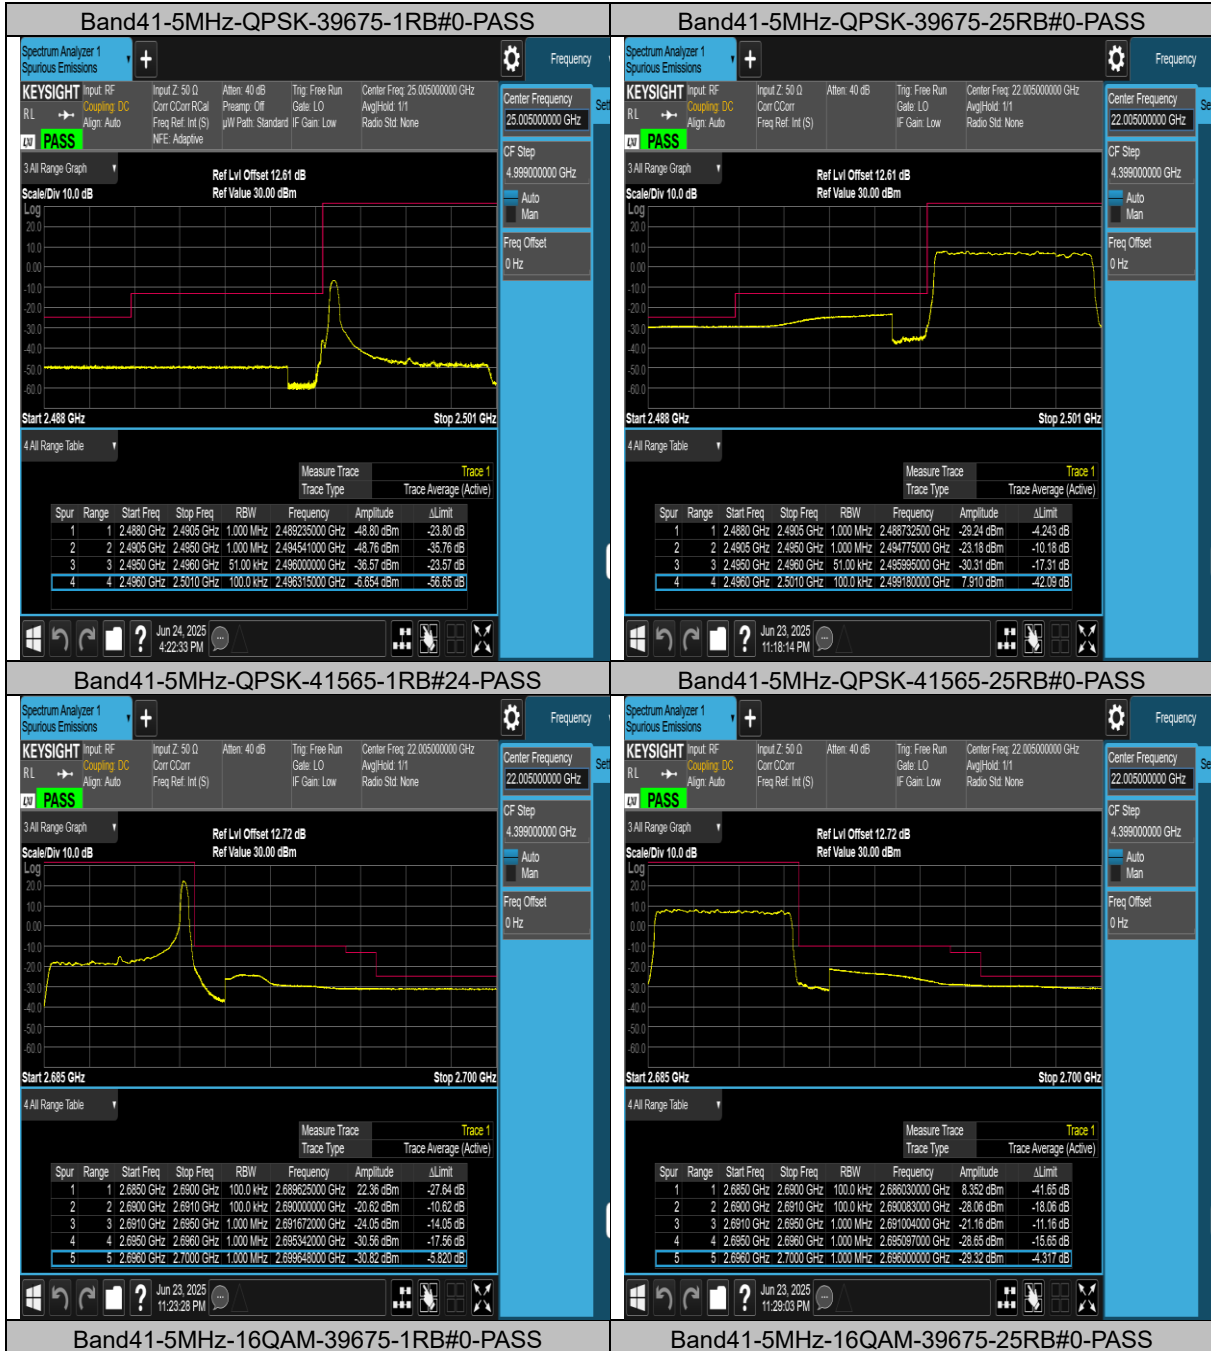

Test Graphs