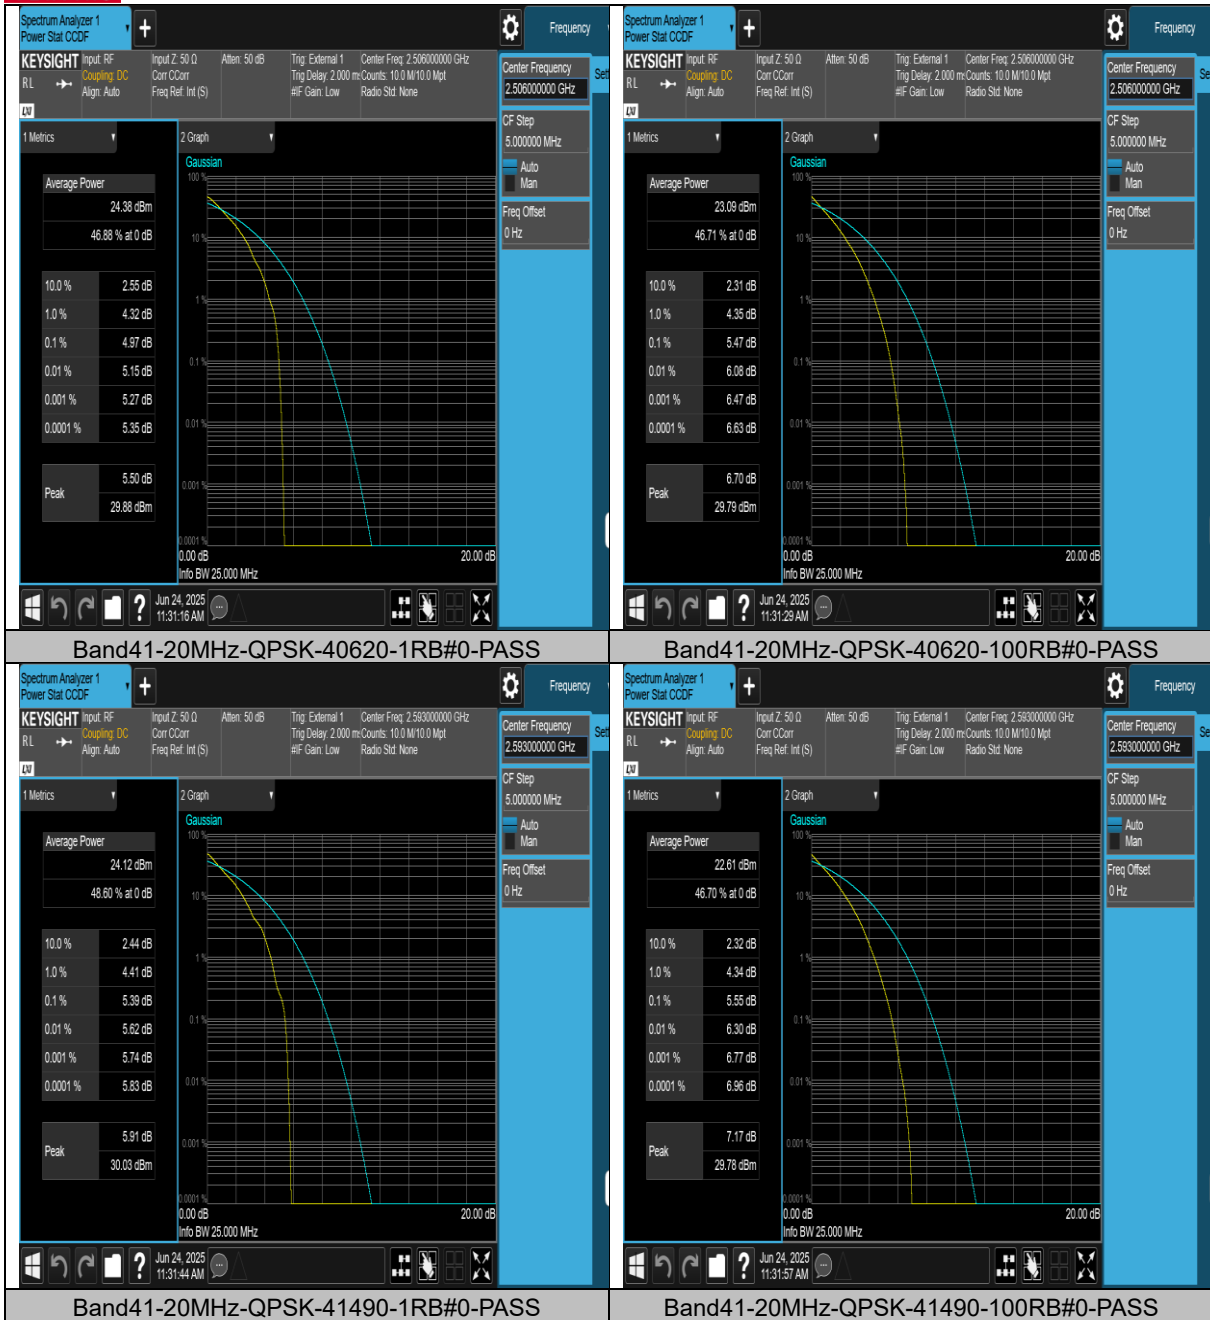

BUREAU VERITAS Test Report No.: PSU-QSU2506090109RF04

BUREAU VERITAS Test Report No.: PSU-QSU2506090109RF04

BUREAU VERITAS Test Report No.: PSU-QSU2506090109RF04

BUREAU VERITAS Test Report No.: PSU-QSU2506090109RF04

BUREAU VERITAS Test Report No.: PSU-QSU2506090109RF04

BUREAU VERITAS Test Report No.: PSU-QSU2506090109RF04

26DB BANDWIDTH AND OCCUPIED BANDWIDTH

Test Result

Band	Bandwidth	Modulation	Channel	RB Configuration	Occupied Bandwidth (MHz)	26dB Bandwidth (MHz)	Verdict
Band41	5MHz	QPSK	39675	25RB#0	4.4959	4.863	PASS
Band41	5MHz	QPSK	40620	25RB#0	4.5015	4.879	PASS
Band41	5MHz	QPSK	41565	25RB#0	4.5033	4.960	PASS
Band41	5MHz	16QAM	39675	25RB#0	4.4959	4.824	PASS
Band41	5MHz	16QAM	40620	25RB#0	4.4895	4.976	PASS
Band41	5MHz	16QAM	41565	25RB#0	4.4879	5.042	PASS
Band41	10MHz	QPSK	39700	50RB#0	8.9670	9.664	PASS
Band41	10MHz	QPSK	40620	50RB#0	8.9743	9.624	PASS
Band41	10MHz	QPSK	41540	50RB#0	8.9850	9.656	PASS
Band41	10MHz	16QAM	39700	27RB#0	4.9190	6.652	PASS
Band41	10MHz	16QAM	40620	27RB#0	4.9119	6.268	PASS
Band41	10MHz	16QAM	41540	27RB#0	4.9213	6.378	PASS
Band41	15MHz	QPSK	39725	75RB#0	13.501	15.36	PASS
Band41	15MHz	QPSK	40620	75RB#0	13.512	15.22	PASS
Band41	15MHz	QPSK	41515	75RB#0	13.503	15.36	PASS
Band41	15MHz	16QAM	39725	27RB#0	4.9241	6.327	PASS
Band41	15MHz	16QAM	40620	27RB#0	4.9337	6.117	PASS
Band41	15MHz	16QAM	41515	27RB#0	4.9496	6.370	PASS
Band41	20MHz	QPSK	39750	100RB#0	17.946	19.17	PASS
Band41	20MHz	QPSK	40620	100RB#0	17.948	19.27	PASS
Band41	20MHz	QPSK	41490	100RB#0	17.927	19.30	PASS
Band41	20MHz	16QAM	39750	27RB#0	4.9158	5.945	PASS
Band41	20MHz	16QAM	40620	27RB#0	4.9269	5.948	PASS
Band41	20MHz	16QAM	41490	27RB#0	4.9296	6.152	PASS