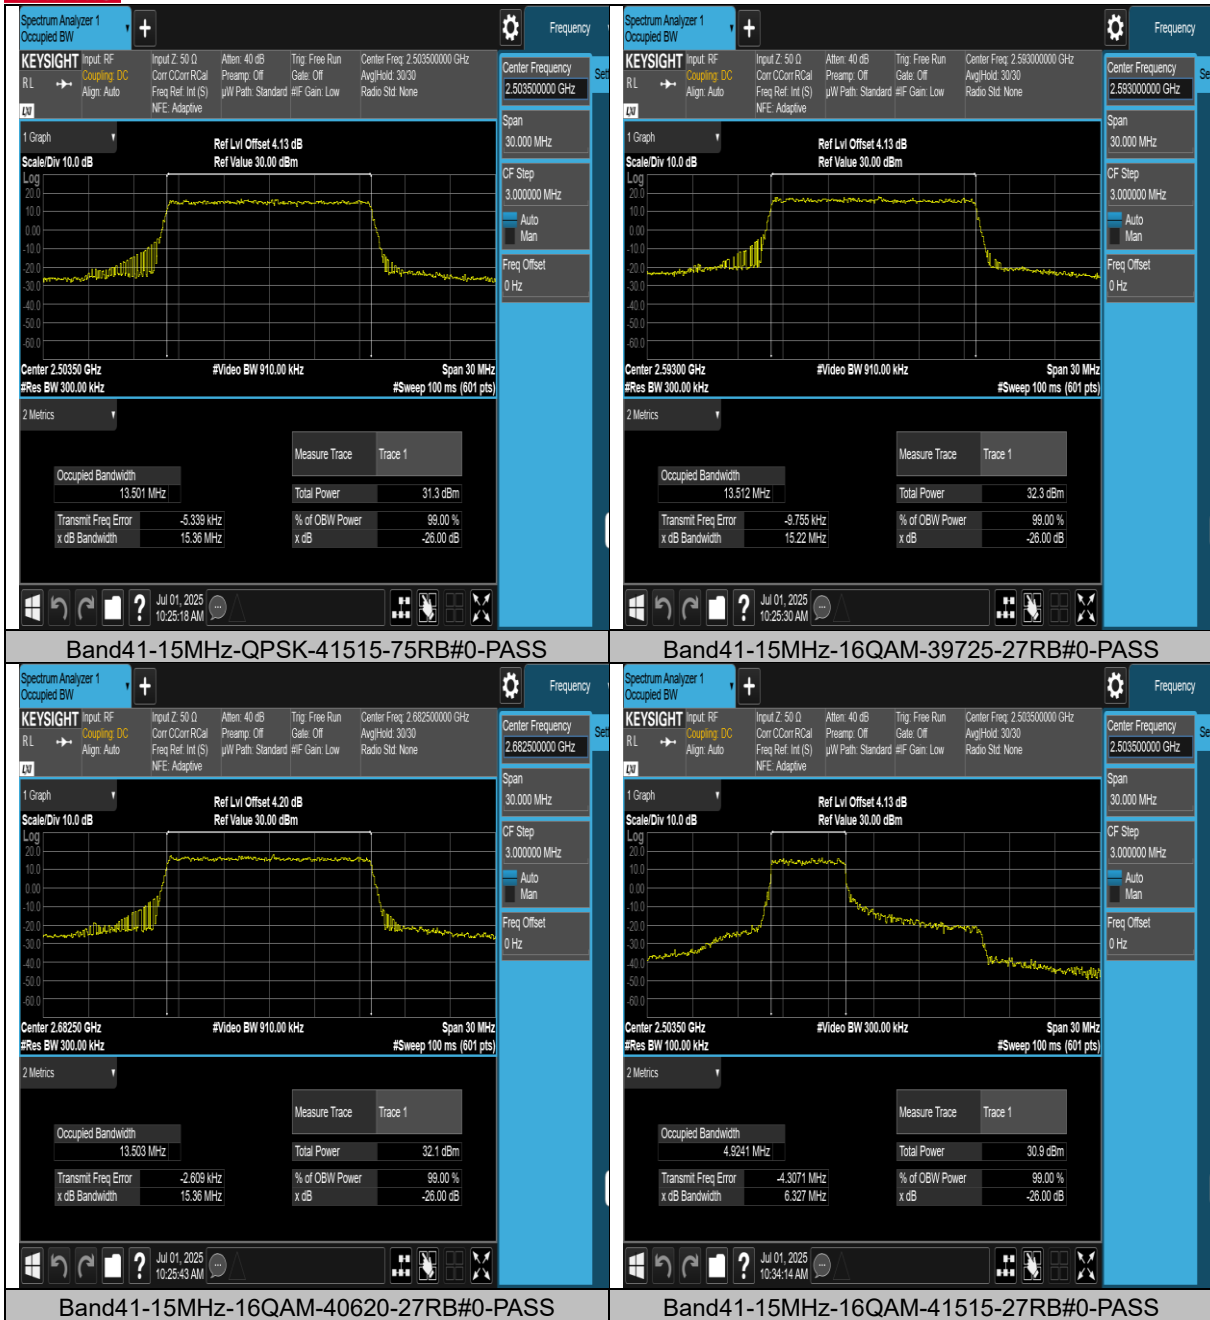

BUREAU VERITAS Test Report No.: PSU-QSU2506090109RF04

BUREAU VERITAS Test Report No.: PSU-QSU2506090109RF04

26DB BANDWIDTH AND OCCUPIED BANDWIDTH

Test Result

Band	Bandwidth	Modulation	Channel	RB Configuration	Occupied Bandwidth (MHz)	26dB Bandwidth (MHz)	Verdict
Band41	5MHz	QPSK	39675	25RB#0	4.4959	4.863	PASS
Band41	5MHz	QPSK	40620	25RB#0	4.5015	4.879	PASS
Band41	5MHz	QPSK	41565	25RB#0	4.5033	4.960	PASS
Band41	5MHz	16QAM	39675	25RB#0	4.4959	4.824	PASS
Band41	5MHz	16QAM	40620	25RB#0	4.4895	4.976	PASS
Band41	5MHz	16QAM	41565	25RB#0	4.4879	5.042	PASS
Band41	10MHz	QPSK	39700	50RB#0	8.9670	9.664	PASS
Band41	10MHz	QPSK	40620	50RB#0	8.9743	9.624	PASS
Band41	10MHz	QPSK	41540	50RB#0	8.9850	9.656	PASS
Band41	10MHz	16QAM	39700	27RB#0	4.9190	6.652	PASS
Band41	10MHz	16QAM	40620	27RB#0	4.9119	6.268	PASS
Band41	10MHz	16QAM	41540	27RB#0	4.9213	6.378	PASS
Band41	15MHz	QPSK	39725	75RB#0	13.501	15.36	PASS
Band41	15MHz	QPSK	40620	75RB#0	13.512	15.22	PASS
Band41	15MHz	QPSK	41515	75RB#0	13.503	15.36	PASS
Band41	15MHz	16QAM	39725	27RB#0	4.9241	6.327	PASS
Band41	15MHz	16QAM	40620	27RB#0	4.9337	6.117	PASS
Band41	15MHz	16QAM	41515	27RB#0	4.9496	6.370	PASS
Band41	20MHz	QPSK	39750	100RB#0	17.946	19.17	PASS
Band41	20MHz	QPSK	40620	100RB#0	17.948	19.27	PASS
Band41	20MHz	QPSK	41490	100RB#0	17.927	19.30	PASS
Band41	20MHz	16QAM	39750	27RB#0	4.9158	5.945	PASS
Band41	20MHz	16QAM	40620	27RB#0	4.9269	5.948	PASS
Band41	20MHz	16QAM	41490	27RB#0	4.9296	6.152	PASS

Test Graphs

BUREAU VERITAS Test Report No.: PSU-QSU2506090109RF04

BUREAU VERITAS Test Report No.: PSU-QSU2506090109RF04

Band41-10MHz-16QAM-40620-27RB#0-PASS

Band41-10MHz-16QAM-41540-27RB#0-PASS

Band41-15MHz-QPSK-39725-75RB#0-PASS

Band41-15MHz-QPSK-40620-75RB#0-PASS

BUREAU VERITAS Test Report No.: PSU-QSU2506090109RF04

BUREAU VERITAS Test Report No.: PSU-QSU2506090109RF04

BUREAU VERITAS Test Report No.: PSU-QSU2506090109RF04

BAND EDGE