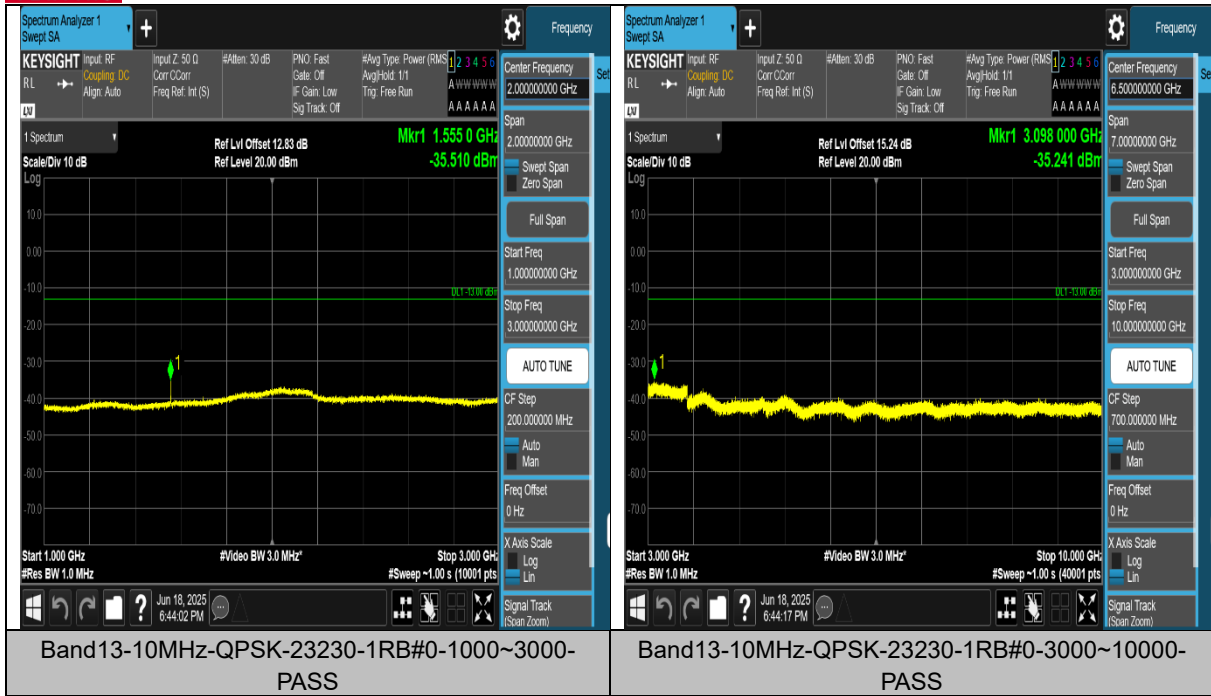

BUREAU VERITAS Test Report No.: PSU-QSU2506090109RF03

Huarui 7layers High Technology (Suzhou) Co., Ltd.

Tower N, Innovation Center, 88 Zuyi Road, High-tech District, Suzhou City, Anhui Province, China

Tel: +86 (0557) 368 1008