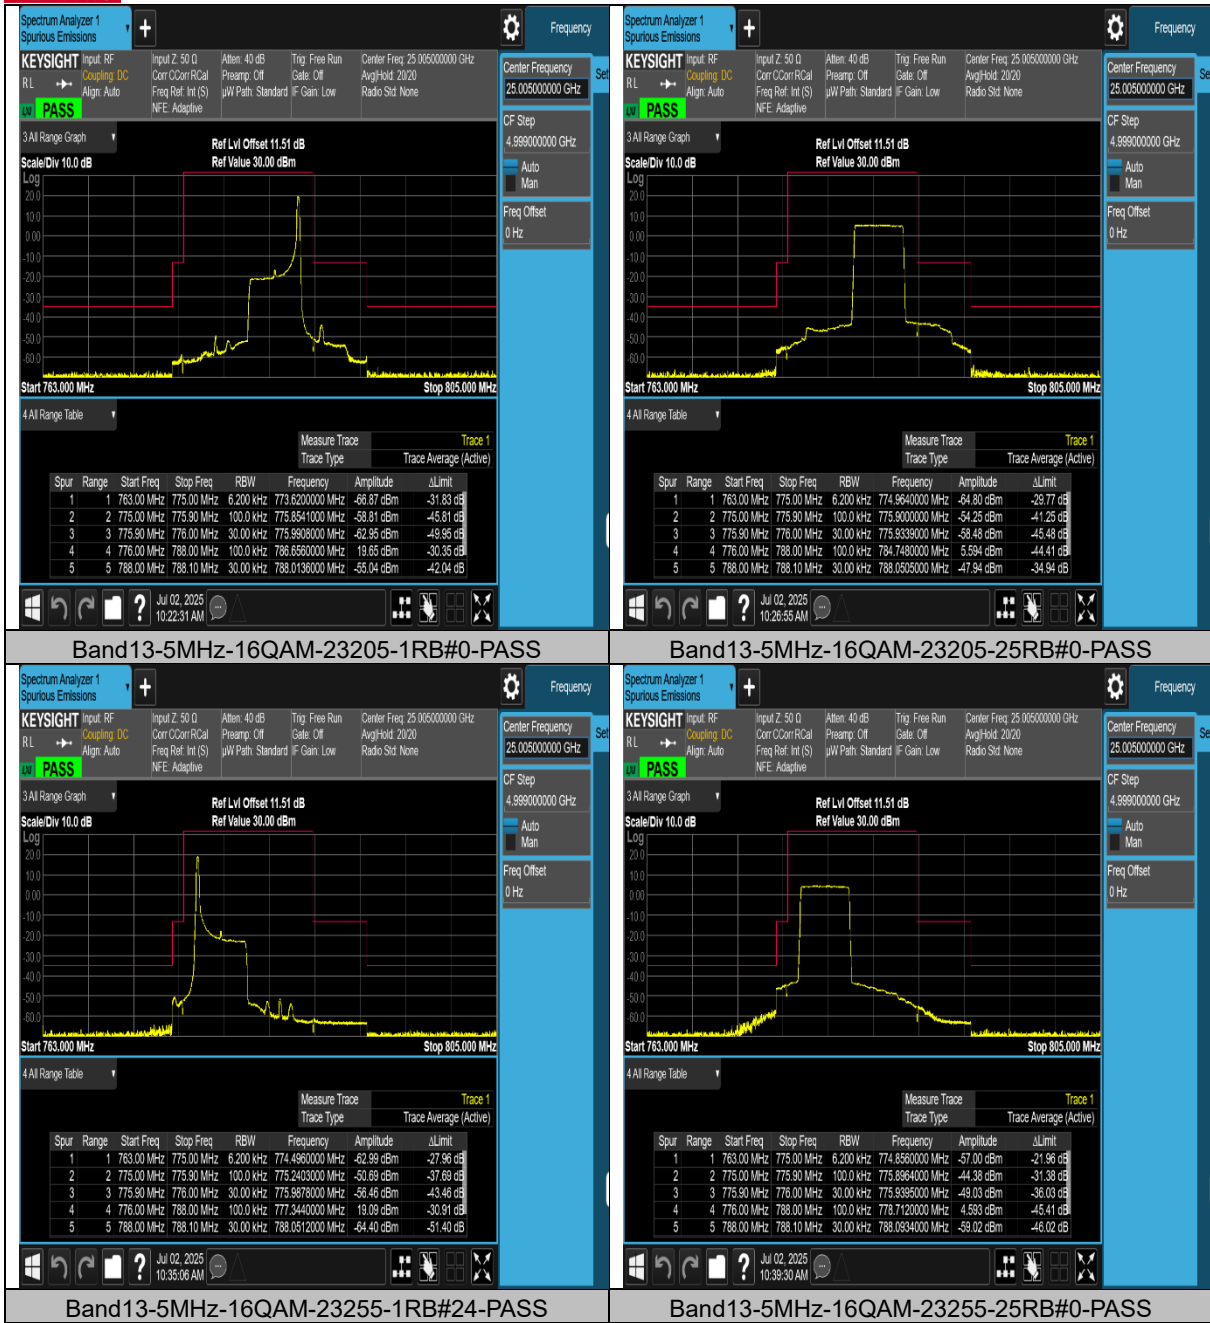

26DB BANDWIDTH AND OCCUPIED BANDWIDTH

Test Result

Band	Bandwidth	Modulation	Channel	RB Configuration	Occupied Bandwidth (MHz)	26dB Bandwidth (MHz)	Verdict
Band13	5MHz	QPSK	23205	25RB#0	4.4948	4.847	PASS
Band13	5MHz	QPSK	23230	25RB#0	4.4951	4.846	PASS
Band13	5MHz	QPSK	23255	25RB#0	4.4973	4.848	PASS
Band13	5MHz	16QAM	23205	25RB#0	4.4915	4.828	PASS
Band13	5MHz	16QAM	23230	25RB#0	4.4888	4.827	PASS
Band13	5MHz	16QAM	23255	25RB#0	4.4895	4.829	PASS
Band13	10MHz	QPSK	23230	50RB#0	8.9594	9.652	PASS
Band13	10MHz	16QAM	23230	27RB#0	4.9611	6.179	PASS

Test Graphs

BUREAU VERITAS Test Report No.: PSU-QSU2506090109RF03

BUREAU VERITAS Test Report No.: PSU-QSU2506090109RF03

BAND EDGE

Test Result

Band	Bandwidth	Modulation	Channel	RB Configuration	Result(dBm)	Verdict
Band13	5MHz	QPSK	23205	1RB#0	-63.28	PASS
Band13	5MHz	QPSK	23205	25RB#0	-57.94	PASS
Band13	5MHz	QPSK	23255	1RB#24	-65.32	PASS
Band13	5MHz	QPSK	23255	25RB#0	-63.78	PASS
Band13	5MHz	16QAM	23205	1RB#0	-62.99	PASS
Band13	5MHz	16QAM	23205	25RB#0	-57.00	PASS
Band13	5MHz	16QAM	23255	1RB#24	-65.92	PASS
Band13	5MHz	16QAM	23255	25RB#0	-64.65	PASS
Band13	10MHz	QPSK	23230	1RB#0	-61.95	PASS
Band13	10MHz	QPSK	23230	1RB#49	-63.74	PASS
Band13	10MHz	QPSK	23230	50RB#0	-57.76	PASS
Band13	10MHz	16QAM	23230	1RB#0	-61.61	PASS
Band13	10MHz	16QAM	23230	1RB#49	-63.50	PASS
Band13	10MHz	16QAM	23230	27RB#0	-57.18	PASS
Band13	10MHz	16QAM	23230	27RB#23	-62.67	PASS

Test Graphs

BUREAU VERITAS Test Report No.: PSU-QSU2506090109RF03

BUREAU VERITAS Test Report No.: PSU-QSU2506090109RF03

BUREAU VERITAS Test Report No.: PSU-QSU2506090109RF03

Band13-10MHz-16QAM-23230-27RB#23-PASS