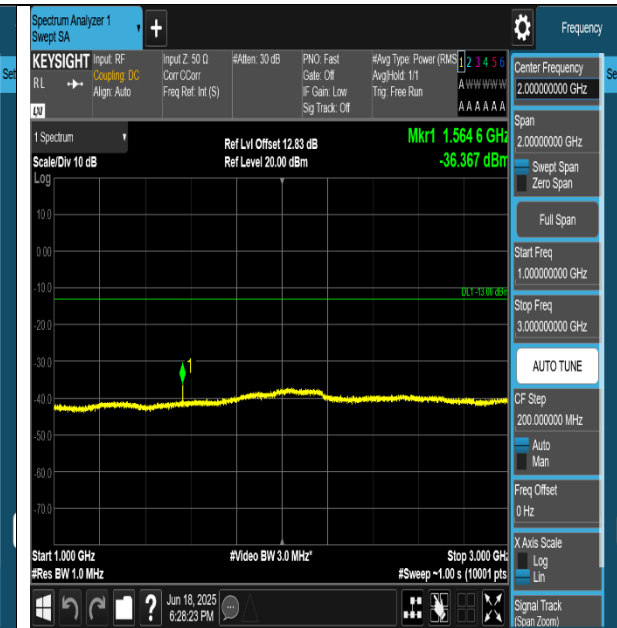

BUREAU VERITAS Test Report No.: PSU-QSU2506090109RF03