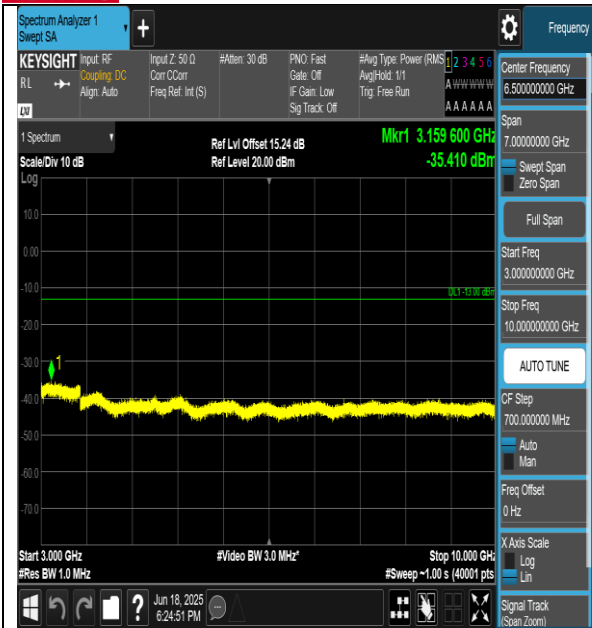

BUREAU VERITAS Test Report No.: PSU-QSU2506090109RF03