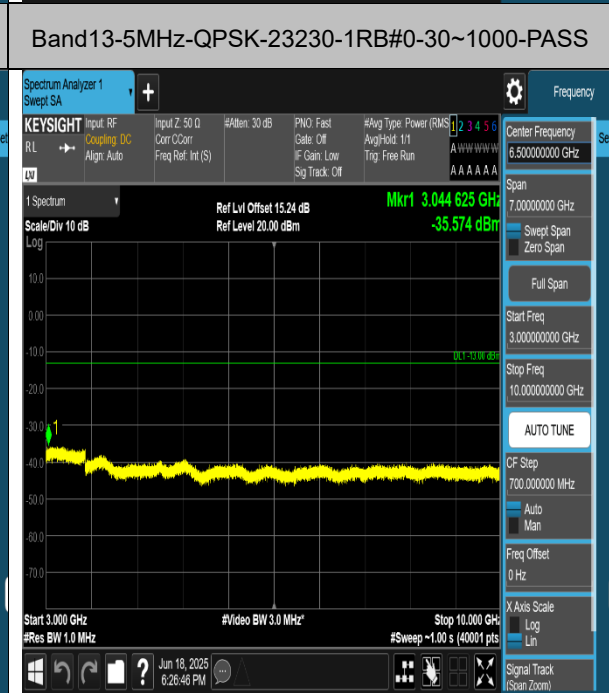

BUREAU VERITAS Test Report No.: PSU-QSU2506090109RF03