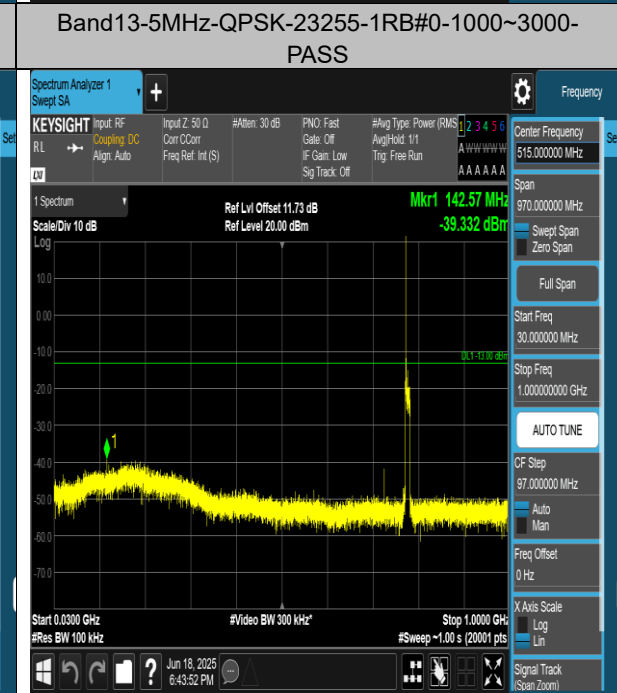

BUREAU VERITAS Test Report No.: PSU-QSU2506090109RF03