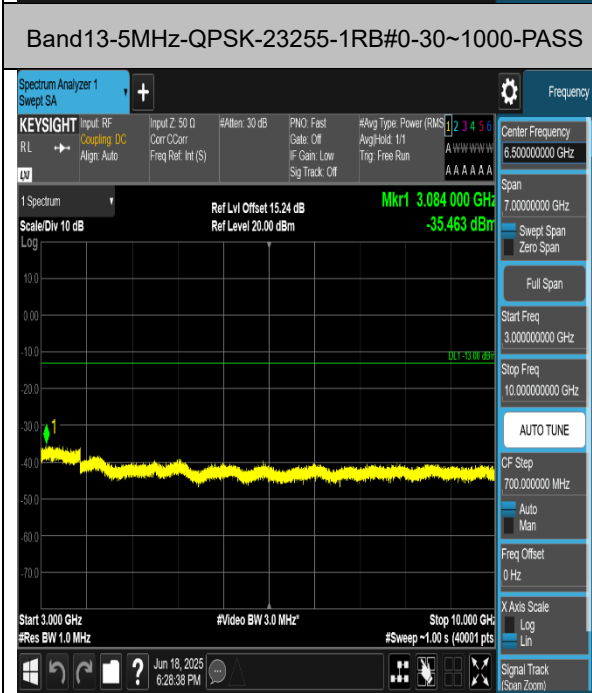

BUREAU VERITAS Test Report No.: PSU-QSU2506090109RF03