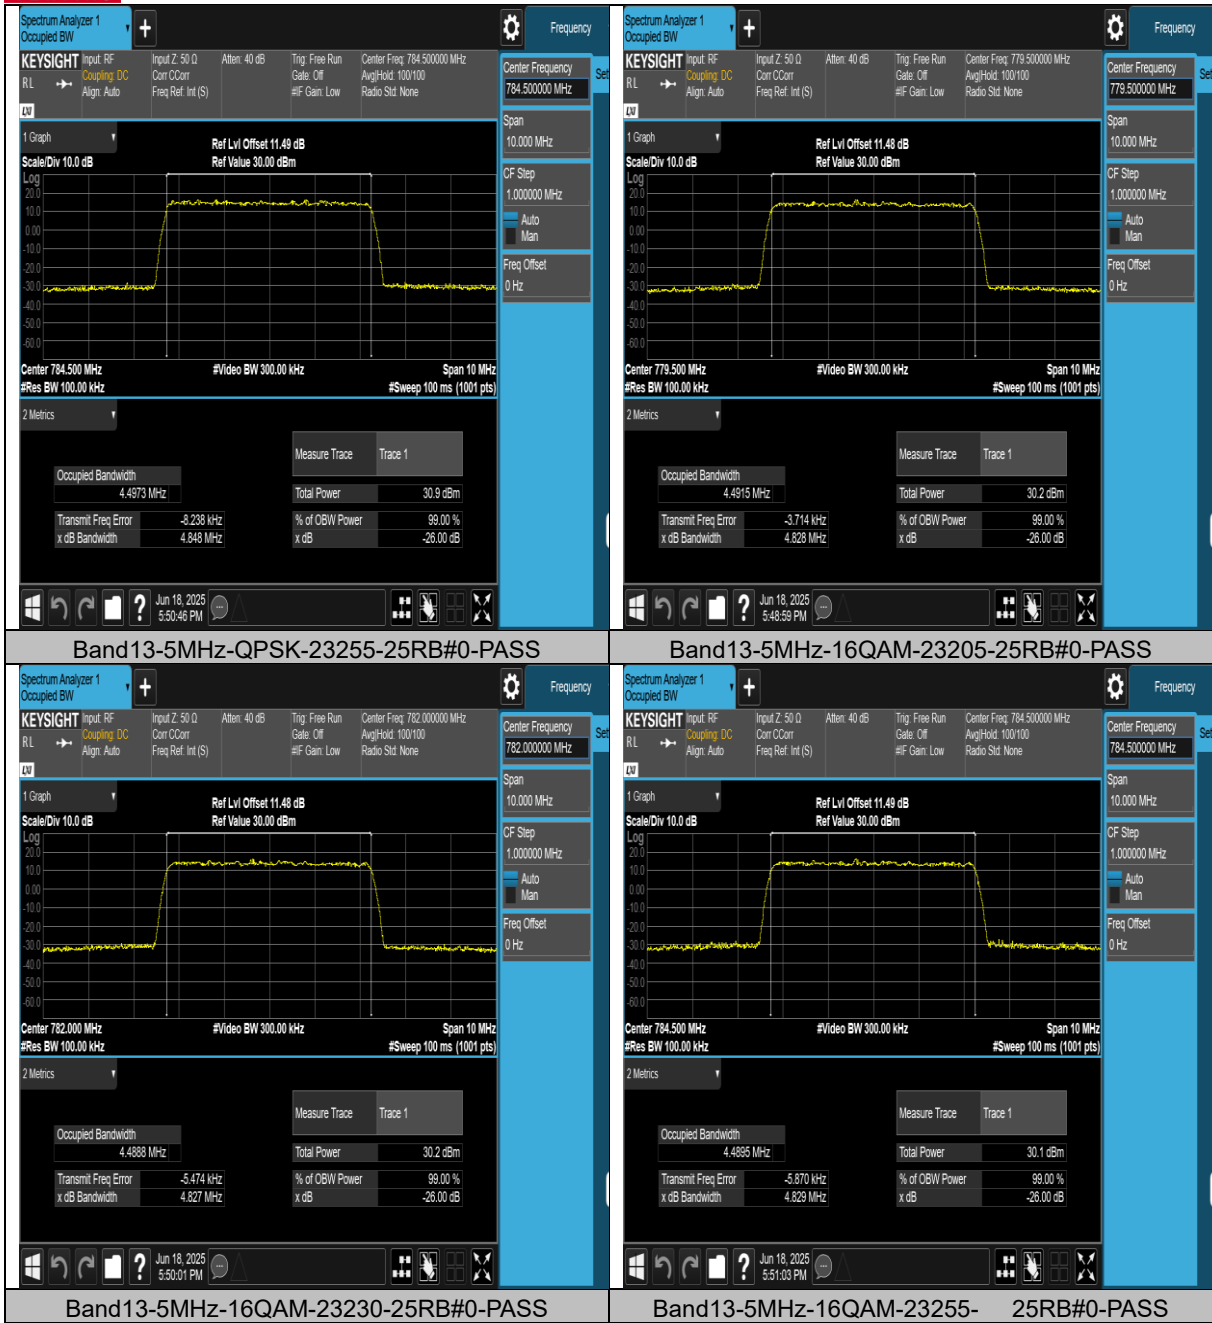

26DB BANDWIDTH AND OCCUPIED BANDWIDTH

Test Result

Band	Bandwidth	Modulation	Channel	RB Configuration	Occupied Bandwidth (MHz)	26dB Bandwidth (MHz)	Verdict
Band13	5MHz	QPSK	23205	25RB#0	4.4948	4.847	PASS
Band13	5MHz	QPSK	23230	25RB#0	4.4951	4.846	PASS
Band13	5MHz	QPSK	23255	25RB#0	4.4973	4.848	PASS
Band13	5MHz	16QAM	23205	25RB#0	4.4915	4.828	PASS
Band13	5MHz	16QAM	23230	25RB#0	4.4888	4.827	PASS
Band13	5MHz	16QAM	23255	25RB#0	4.4895	4.829	PASS
Band13	10MHz	QPSK	23230	50RB#0	8.9594	9.652	PASS
Band13	10MHz	16QAM	23230	27RB#0	4.9611	6.179	PASS

Test Graphs

BUREAU VERITAS Test Report No.: PSU-QSU2506090109RF03

BUREAU VERITAS Test Report No.: PSU-QSU2506090109RF03

BAND EDGE

Test Result

Band	Bandwidth	Modulation	Channel	RB Configuration	Result(dBm)	Verdict
Band13	5MHz	QPSK	23205	1RB#0	-63.28	PASS
Band13	5MHz	QPSK	23205	25RB#0	-57.94	PASS
Band13	5MHz	QPSK	23255	1RB#24	-65.32	PASS
Band13	5MHz	QPSK	23255	25RB#0	-63.78	PASS
Band13	5MHz	16QAM	23205	1RB#0	-62.99	PASS
Band13	5MHz	16QAM	23205	25RB#0	-57.00	PASS
Band13	5MHz	16QAM	23255	1RB#24	-65.92	PASS
Band13	5MHz	16QAM	23255	25RB#0	-64.65	PASS
Band13	10MHz	QPSK	23230	1RB#0	-61.95	PASS
Band13	10MHz	QPSK	23230	1RB#49	-63.74	PASS
Band13	10MHz	QPSK	23230	50RB#0	-57.76	PASS
Band13	10MHz	16QAM	23230	1RB#0	-61.61	PASS
Band13	10MHz	16QAM	23230	1RB#49	-63.50	PASS
Band13	10MHz	16QAM	23230	27RB#0	-57.18	PASS
Band13	10MHz	16QAM	23230	27RB#23	-62.67	PASS

Test Graphs

BUREAU VERITAS Test Report No.: PSU-QSU2506090109RF03

BUREAU VERITAS Test Report No.: PSU-QSU2506090109RF03

BUREAU VERITAS Test Report No.: PSU-QSU2506090109RF03

Band13-10MHz-16QAM-23230-27RB#23-PASS