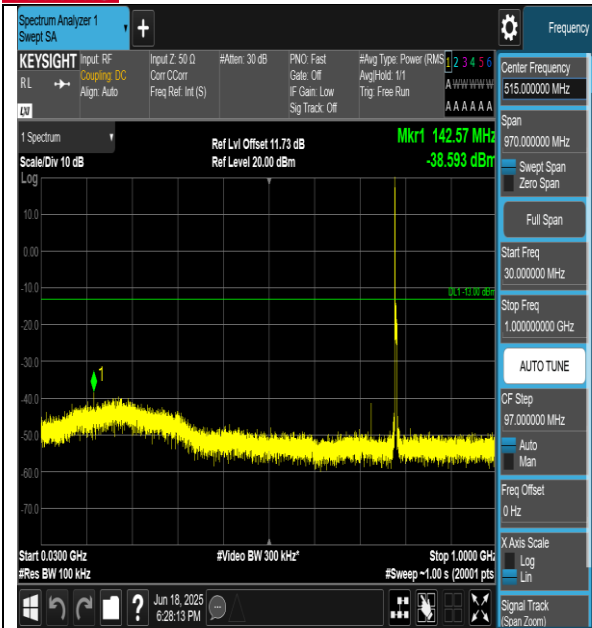

BUREAU VERITAS Test Report No.: PSU-QSU2506090109RF03