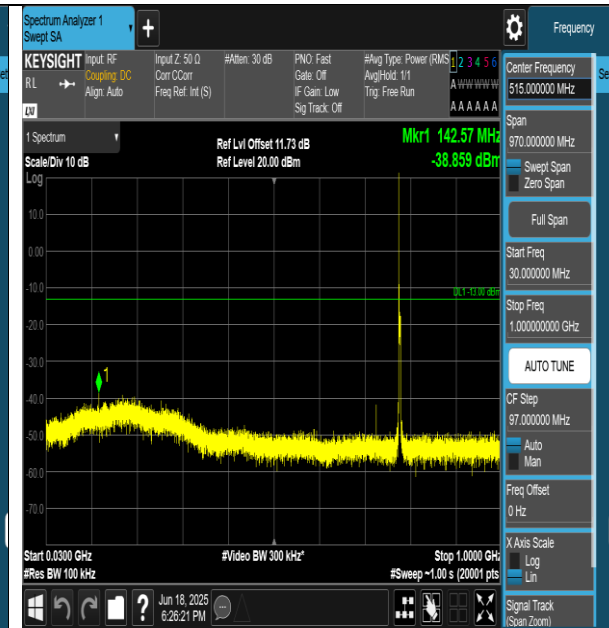

BUREAU VERITAS Test Report No.: PSU-QSU2506090109RF03