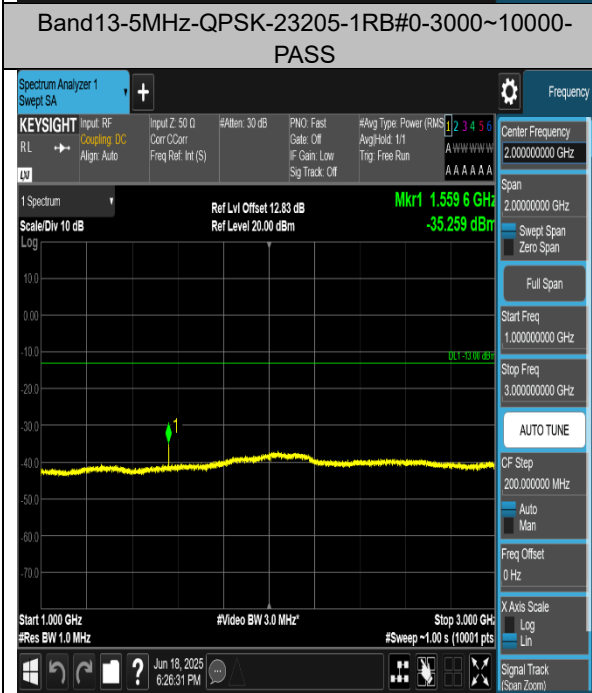

BUREAU VERITAS Test Report No.: PSU-QSU2506090109RF03