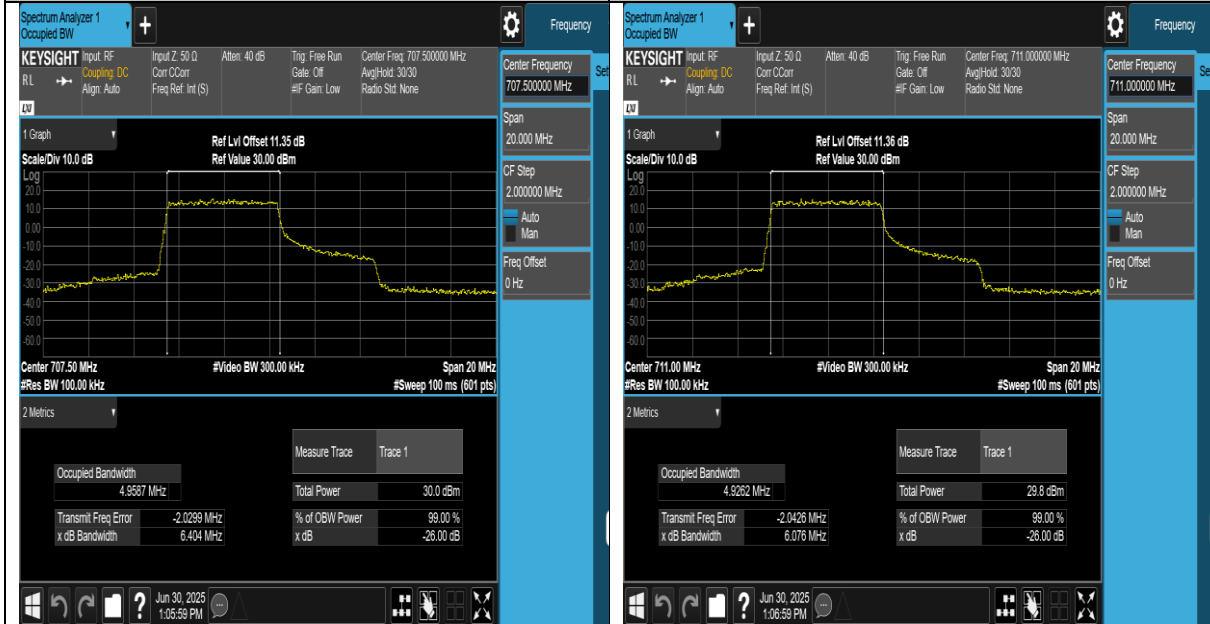

Band12-10MHz-16QAM-23095-27RB#0-PASS

Band12-10MHz-16QAM-23130-27RB#0-PASS