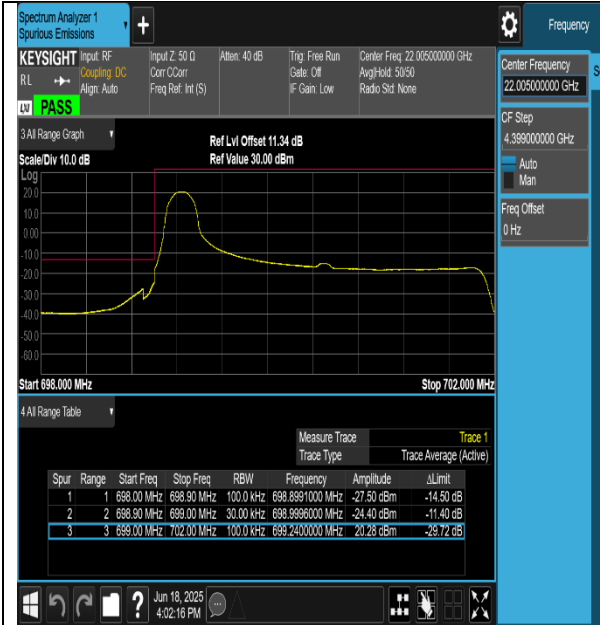

BUREAU VERITAS Test Report No.: PSU-QSU2506090109RF03

Band12-3MHz-QPSK-23165-1RB#14-PASS