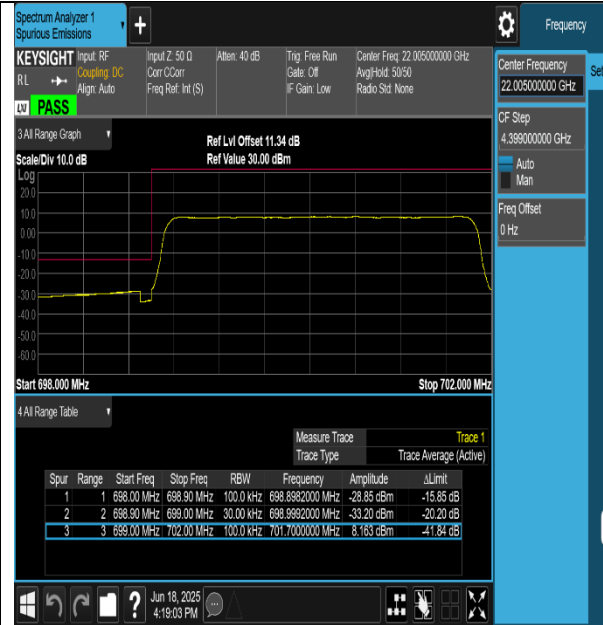

Band12-3MHz-QPSK-23025-15RB#0-PASS

Band12-3MHz-QPSK-23165-15RB#0-PASS