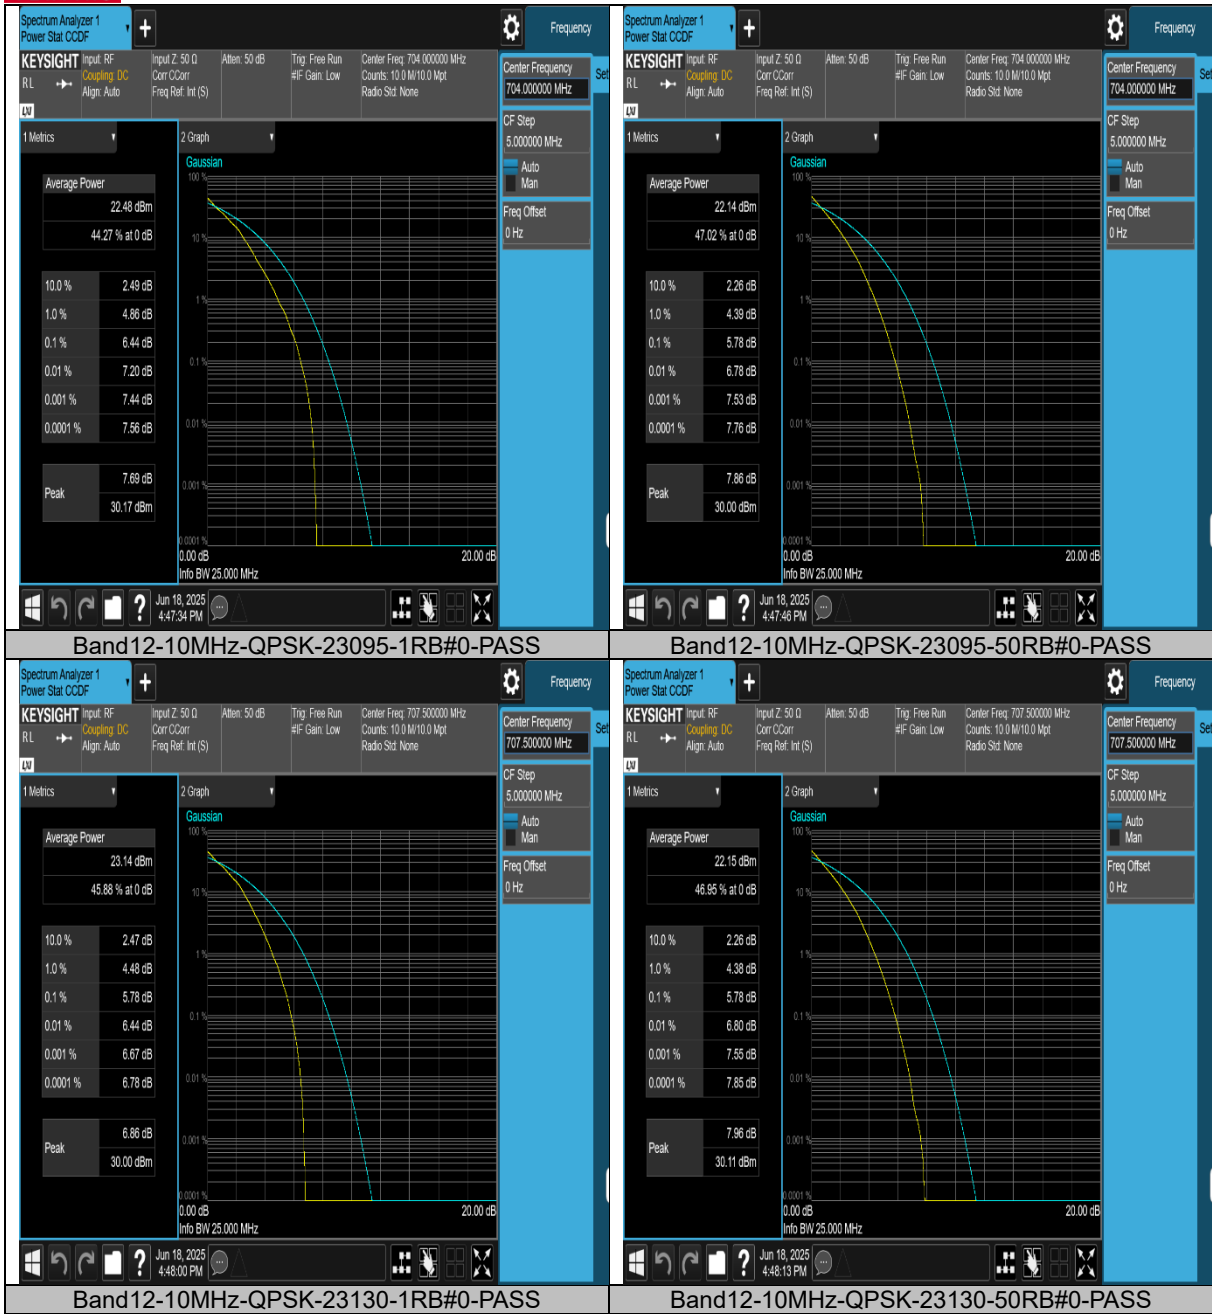

BUREAU VERITAS Test Report No.: PSU-QSU2506090109RF03

BUREAU VERITAS Test Report No.: PSU-QSU2506090109RF03

BUREAU VERITAS Test Report No.: PSU-QSU2506090109RF03

26dB Bandwidth and Occupied Bandwidth

Test Result

Band	Bandwidth	Modulation	Channel	RB Configuration	Occupied Bandwidth (MHz)	26dB Bandwidth (MHz)	Verdict
Band12	1.4MHz	QPSK	23017	6RB#0	1.0799	1.181	PASS
Band12	1.4MHz	QPSK	23095	6RB#0	1.0814	1.178	PASS
Band12	1.4MHz	QPSK	23173	6RB#0	1.0858	1.181	PASS
Band12	1.4MHz	16QAM	23017	6RB#0	1.0865	1.181	PASS
Band12	1.4MHz	16QAM	23095	6RB#0	1.0857	1.179	PASS
Band12	1.4MHz	16QAM	23173	6RB#0	1.0859	1.182	PASS
Band12	3MHz	QPSK	23025	15RB#0	2.6865	2.861	PASS
Band12	3MHz	QPSK	23095	15RB#0	2.6896	2.851	PASS
Band12	3MHz	QPSK	23165	15RB#0	2.6895	2.849	PASS
Band12	3MHz	16QAM	23025	15RB#0	2.6827	2.841	PASS
Band12	3MHz	16QAM	23095	15RB#0	2.6830	2.853	PASS
Band12	3MHz	16QAM	23165	15RB#0	2.6789	2.854	PASS
Band12	5MHz	QPSK	23035	25RB#0	4.5028	4.842	PASS
Band12	5MHz	QPSK	23095	25RB#0	4.4988	4.856	PASS
Band12	5MHz	QPSK	23155	25RB#0	4.4948	4.833	PASS
Band12	5MHz	16QAM	23035	25RB#0	4.4925	4.830	PASS
Band12	5MHz	16QAM	23095	25RB#0	4.4930	4.824	PASS
Band12	5MHz	16QAM	23155	25RB#0	4.4990	4.853	PASS
Band12	10MHz	QPSK	23060	50RB#0	8.9465	9.649	PASS
Band12	10MHz	QPSK	23095	50RB#0	8.9597	9.653	PASS
Band12	10MHz	QPSK	23130	50RB#0	8.9673	9.660	PASS
Band12	10MHz	16QAM	23060	27RB#0	4.9235	6.110	PASS
Band12	10MHz	16QAM	23095	27RB#0	4.9587	6.404	PASS
Band12	10MHz	16QAM	23130	27RB#0	4.9262	6.076	PASS

Test Graphs

BUREAU VERITAS Test Report No.: PSU-QSU2506090109RF03

Band12-3MHz-QPSK-23025-15RB#0-PASS

Band12-3MHz-QPSK-23095-15RB#0-PASS

Band12-3MHz-QPSK-23165-15RB#0-PASS

Band12-3MHz-16QAM-23025-15RB#0-PASS