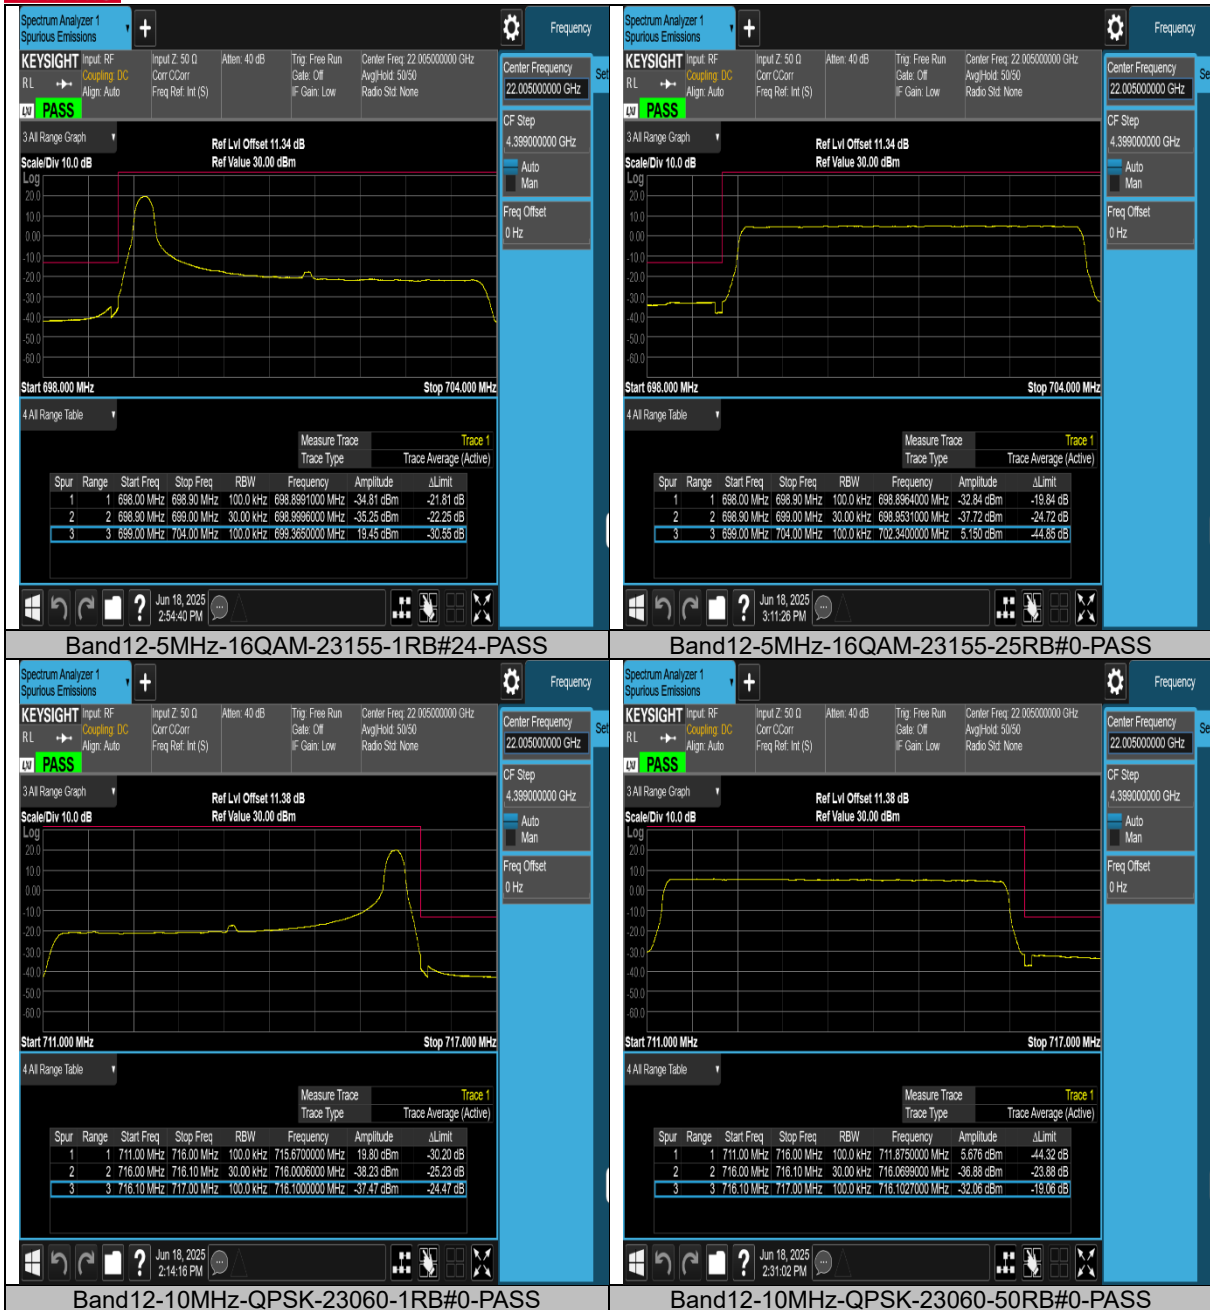

Band12-5MHz-QPSK-23155-25RB#0-PASS

Band12-5MHz-16QAM-23035-1RB#0-PASS

Band12-5MHz-16QAM-23035-25RB#0-PASS

BUREAU VERITAS Test Report No.: PSU-QSU2506090109RF03

BUREAU VERITAS Test Report No.: PSU-QSU2506090109RF03