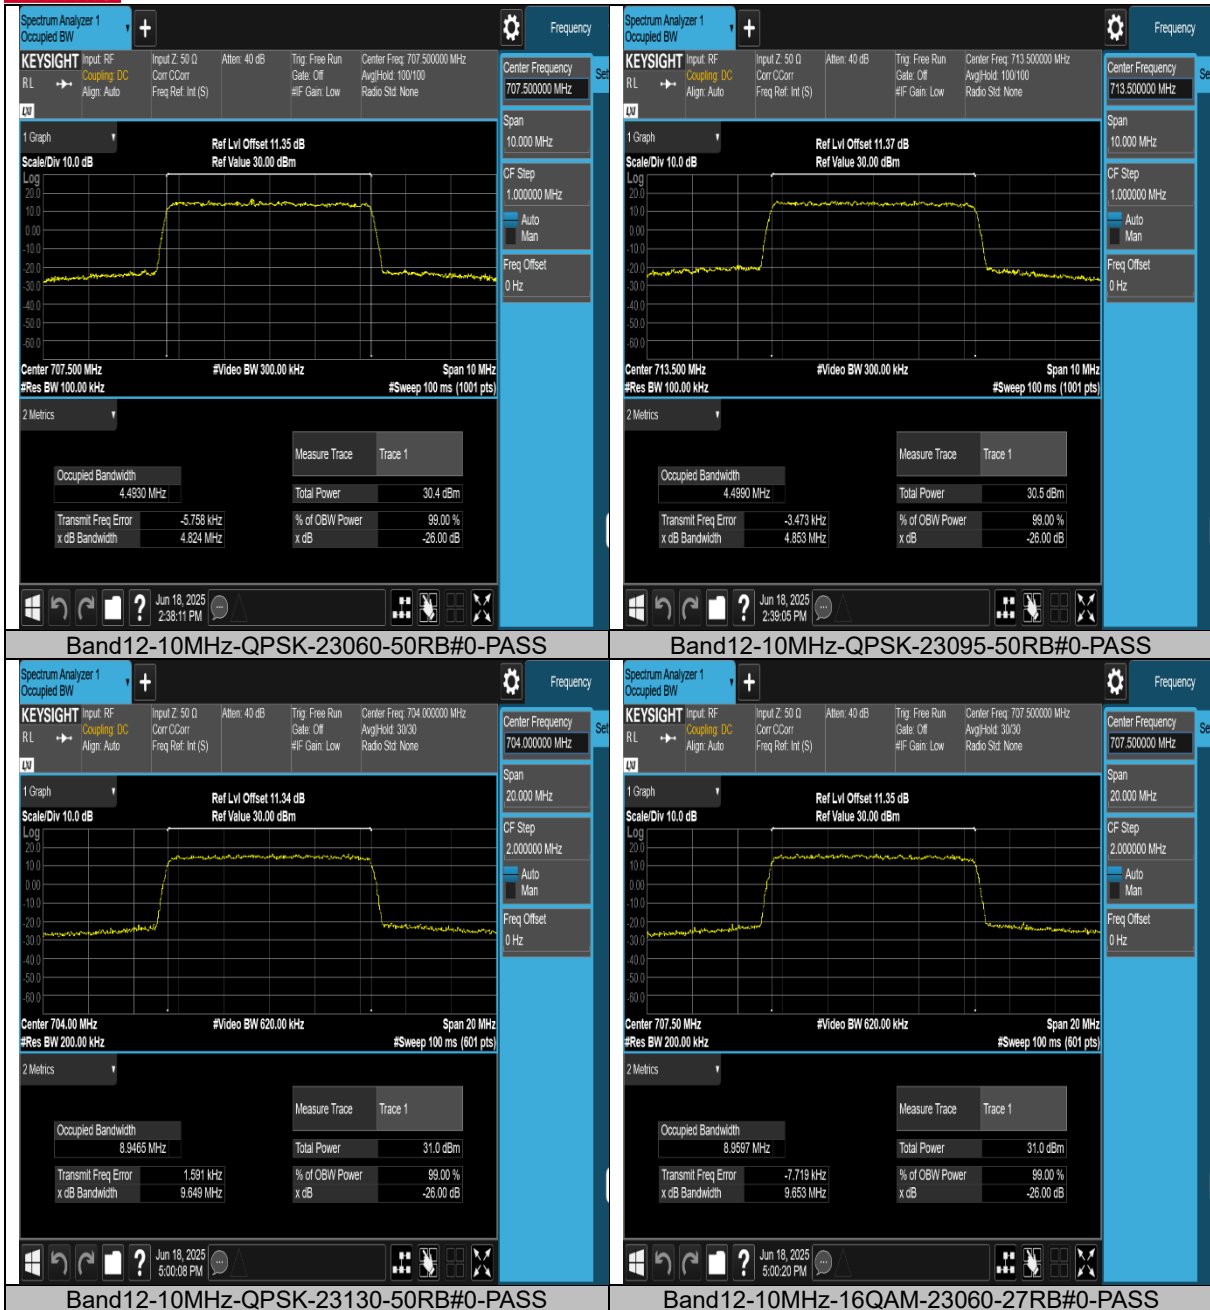

Test Report No.: PSU-QSU2506090109RF03

Band12-5MHz-QPSK-23155-25RB#0-PASS

Band12-5MHz-16QAM-23035-25RB#0-PASS

Band12-5MHz-16QAM-23095-25RB#0-PASS

Band12-5MHz-16QAM-23155-25RB#0-PASS

BUREAU VERITAS Test Report No.: PSU-QSU2506090109RF03