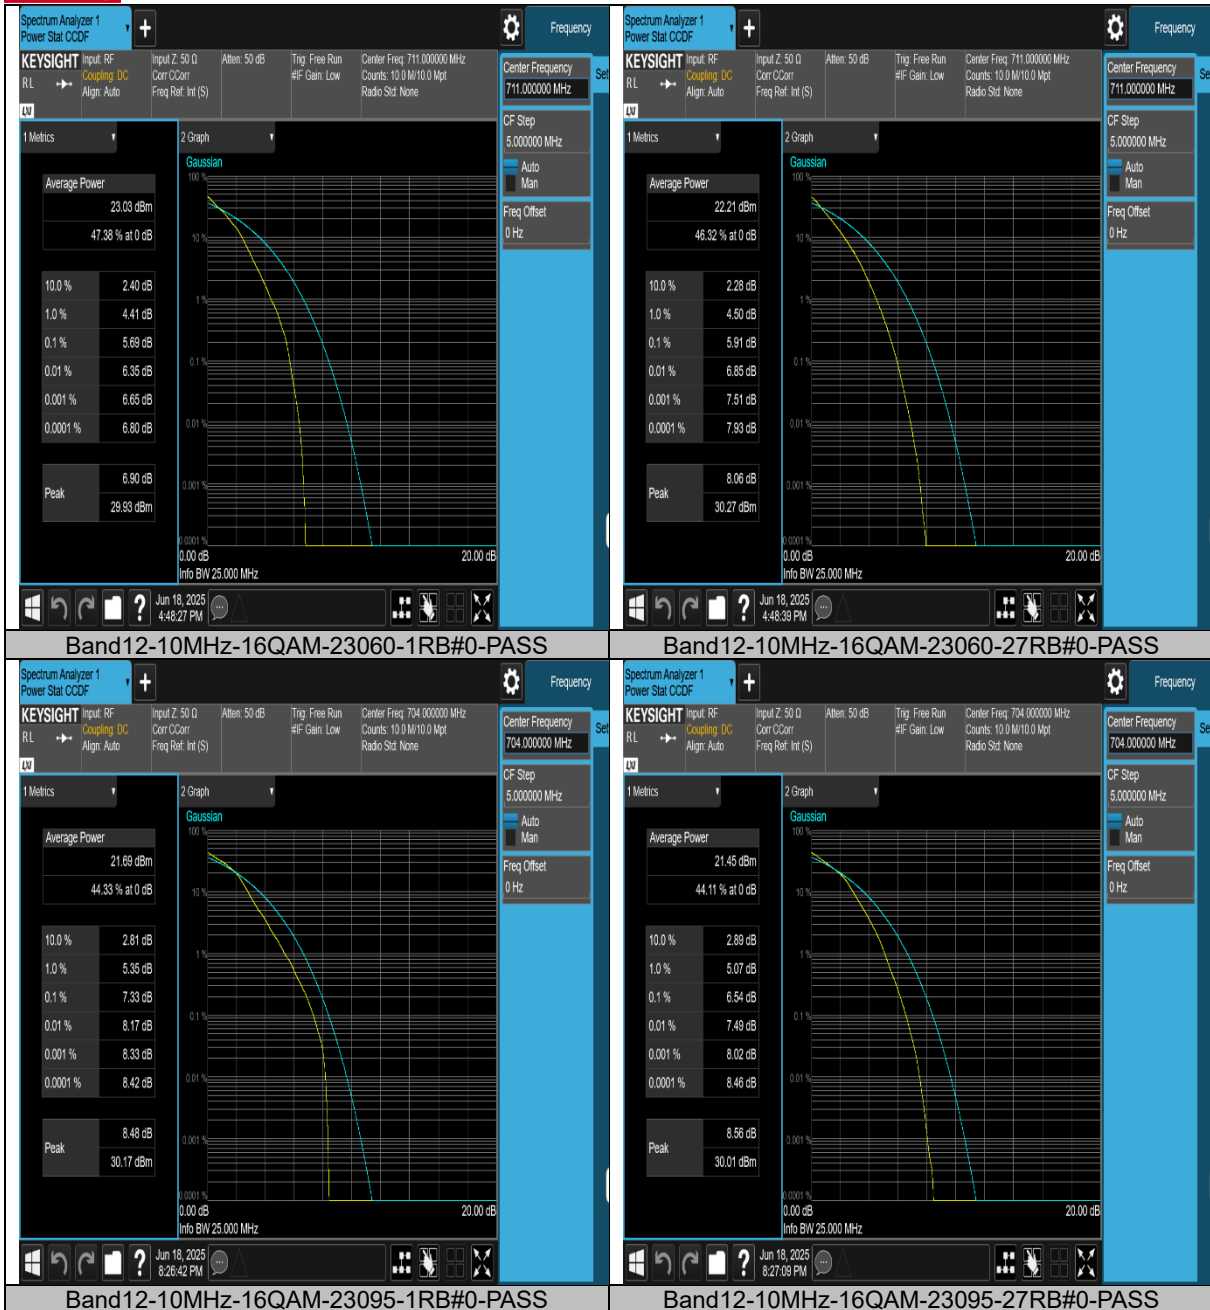

BUREAU VERITAS Test Report No.: PSU-QSU2506090109RF03

BUREAU VERITAS Test Report No.: PSU-QSU2506090109RF03

BUREAU VERITAS Test Report No.: PSU-QSU2506090109RF03

26dB Bandwidth and Occupied Bandwidth

Test Result

Band	Bandwidth	Modulation	Channel	RB Configuration	Occupied Bandwidth (MHz)	26dB Bandwidth (MHz)	Verdict
Band12	1.4MHz	QPSK	23017	6RB#0	1.0799	1.181	PASS
Band12	1.4MHz	QPSK	23095	6RB#0	1.0814	1.178	PASS
Band12	1.4MHz	QPSK	23173	6RB#0	1.0858	1.181	PASS
Band12	1.4MHz	16QAM	23017	6RB#0	1.0865	1.181	PASS
Band12	1.4MHz	16QAM	23095	6RB#0	1.0857	1.179	PASS
Band12	1.4MHz	16QAM	23173	6RB#0	1.0859	1.182	PASS
Band12	3MHz	QPSK	23025	15RB#0	2.6865	2.861	PASS
Band12	3MHz	QPSK	23095	15RB#0	2.6896	2.851	PASS
Band12	3MHz	QPSK	23165	15RB#0	2.6895	2.849	PASS
Band12	3MHz	16QAM	23025	15RB#0	2.6827	2.841	PASS
Band12	3MHz	16QAM	23095	15RB#0	2.6830	2.853	PASS
Band12	3MHz	16QAM	23165	15RB#0	2.6789	2.854	PASS
Band12	5MHz	QPSK	23035	25RB#0	4.5028	4.842	PASS
Band12	5MHz	QPSK	23095	25RB#0	4.4988	4.856	PASS
Band12	5MHz	QPSK	23155	25RB#0	4.4948	4.833	PASS
Band12	5MHz	16QAM	23035	25RB#0	4.4925	4.830	PASS
Band12	5MHz	16QAM	23095	25RB#0	4.4930	4.824	PASS
Band12	5MHz	16QAM	23155	25RB#0	4.4990	4.853	PASS
Band12	10MHz	QPSK	23060	50RB#0	8.9465	9.649	PASS
Band12	10MHz	QPSK	23095	50RB#0	8.9597	9.653	PASS
Band12	10MHz	QPSK	23130	50RB#0	8.9673	9.660	PASS
Band12	10MHz	16QAM	23060	27RB#0	4.9235	6.110	PASS
Band12	10MHz	16QAM	23095	27RB#0	4.9587	6.404	PASS
Band12	10MHz	16QAM	23130	27RB#0	4.9262	6.076	PASS

Test Graphs

BUREAU VERITAS Test Report No.: PSU-QSU2506090109RF03

Band12-3MHz-QPSK-23025-15RB#0-PASS

Band12-3MHz-QPSK-23095-15RB#0-PASS

Band12-3MHz-QPSK-23165-15RB#0-PASS

Band12-3MHz-16QAM-23025-15RB#0-PASS