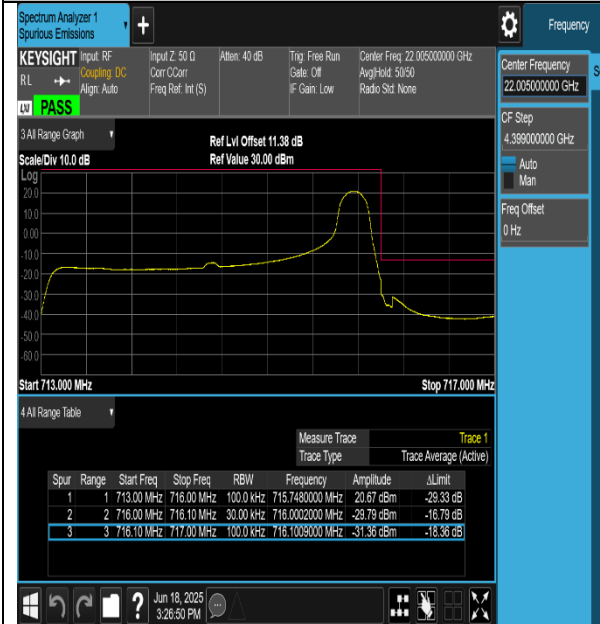

Band12-3MHz-QPSK-23165-1RB#14-PASS

Band12-3MHz-16QAM-23025-1RB#0-PASS