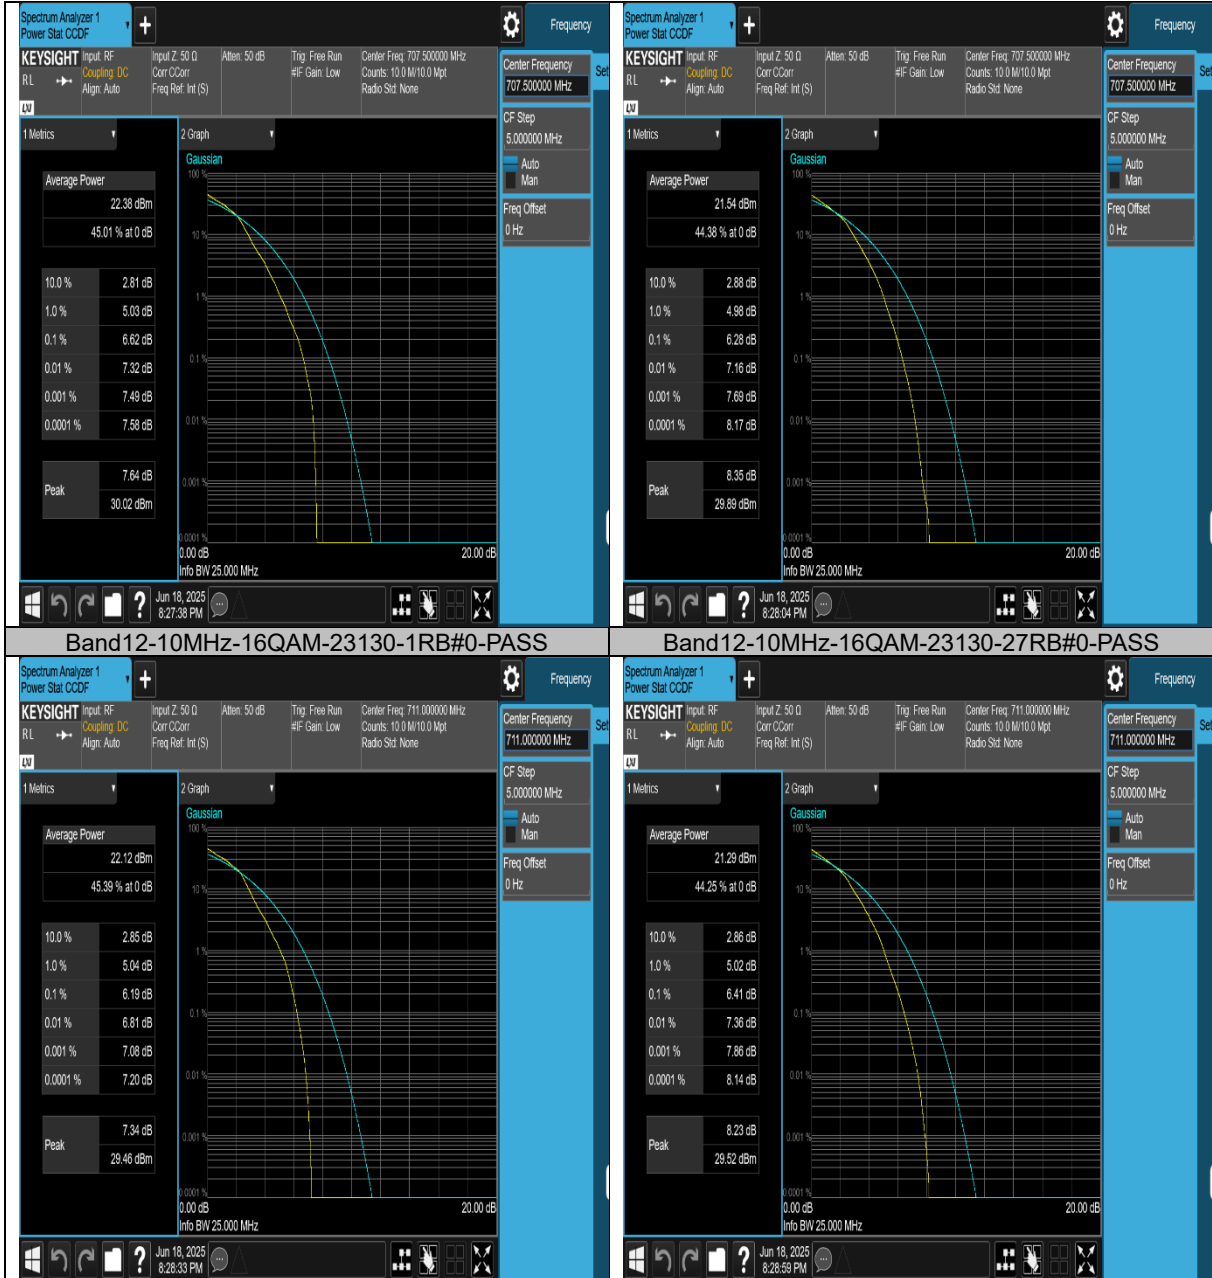

BUREAU VERITAS Test Report No.: PSU-QSU2506090109RF03

BUREAU VERITAS Test Report No.: PSU-QSU2506090109RF03

BUREAU VERITAS Test Report No.: PSU-QSU2506090109RF03

26dB Bandwidth and Occupied Bandwidth

Test Result

Band	Bandwidth	Modulation	Channel	RB Configuration	Occupied Bandwidth (MHz)	26dB Bandwidth (MHz)	Verdict
Band12	1.4MHz	QPSK	23017	6RB#0	1.0799	1.181	PASS
Band12	1.4MHz	QPSK	23095	6RB#0	1.0814	1.178	PASS
Band12	1.4MHz	QPSK	23173	6RB#0	1.0858	1.181	PASS
Band12	1.4MHz	16QAM	23017	6RB#0	1.0865	1.181	PASS
Band12	1.4MHz	16QAM	23095	6RB#0	1.0857	1.179	PASS
Band12	1.4MHz	16QAM	23173	6RB#0	1.0859	1.182	PASS
Band12	3MHz	QPSK	23025	15RB#0	2.6865	2.861	PASS
Band12	3MHz	QPSK	23095	15RB#0	2.6896	2.851	PASS
Band12	3MHz	QPSK	23165	15RB#0	2.6895	2.849	PASS
Band12	3MHz	16QAM	23025	15RB#0	2.6827	2.841	PASS
Band12	3MHz	16QAM	23095	15RB#0	2.6830	2.853	PASS
Band12	3MHz	16QAM	23165	15RB#0	2.6789	2.854	PASS
Band12	5MHz	QPSK	23035	25RB#0	4.5028	4.842	PASS
Band12	5MHz	QPSK	23095	25RB#0	4.4988	4.856	PASS
Band12	5MHz	QPSK	23155	25RB#0	4.4948	4.833	PASS
Band12	5MHz	16QAM	23035	25RB#0	4.4925	4.830	PASS
Band12	5MHz	16QAM	23095	25RB#0	4.4930	4.824	PASS
Band12	5MHz	16QAM	23155	25RB#0	4.4990	4.853	PASS
Band12	10MHz	QPSK	23060	50RB#0	8.9465	9.649	PASS
Band12	10MHz	QPSK	23095	50RB#0	8.9597	9.653	PASS
Band12	10MHz	QPSK	23130	50RB#0	8.9673	9.660	PASS
Band12	10MHz	16QAM	23060	27RB#0	4.9235	6.110	PASS
Band12	10MHz	16QAM	23095	27RB#0	4.9587	6.404	PASS
Band12	10MHz	16QAM	23130	27RB#0	4.9262	6.076	PASS

Test Graphs

BUREAU VERITAS Test Report No.: PSU-QSU2506090109RF03

Band12-3MHz-QPSK-23025-15RB#0-PASS

Band12-3MHz-QPSK-23095-15RB#0-PASS

Band12-3MHz-QPSK-23165-15RB#0-PASS

Band12-3MHz-16QAM-23025-15RB#0-PASS