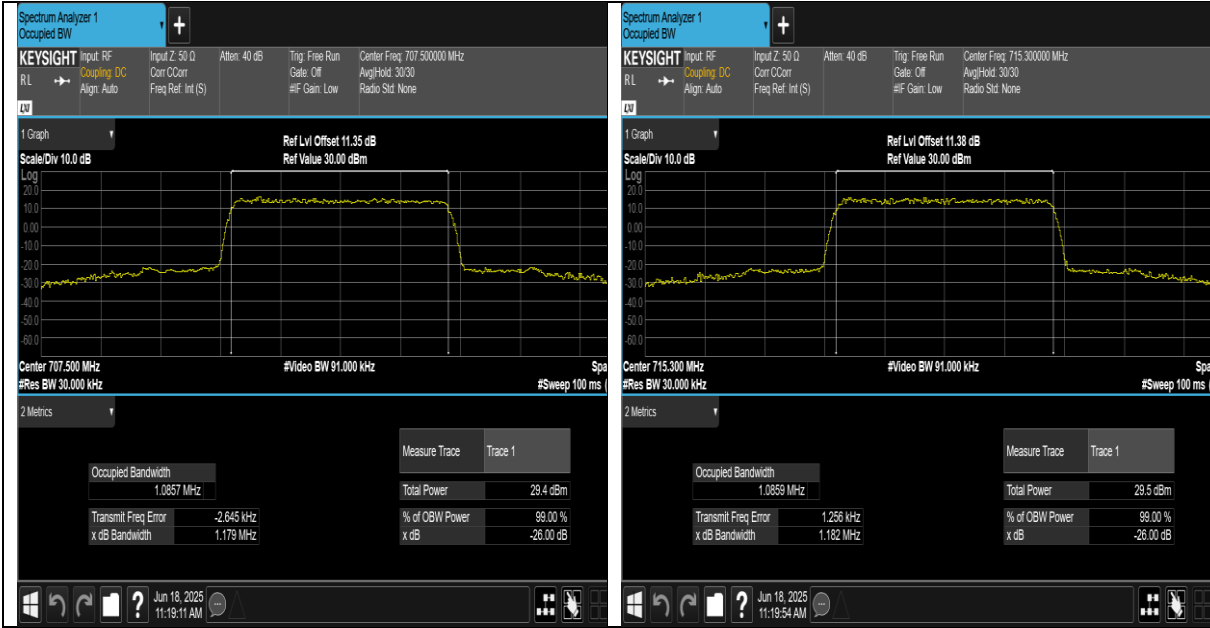

Band	Bandwidth	Modulation	Channel	RB Configuration	Occupied Bandwidth (MHz)	26dB Bandwidth (MHz)	Verdict
Band12	1.4MHz	QPSK	23017	6RB#0	1.0799	1.181	PASS
Band12	1.4MHz	QPSK	23095	6RB#0	1.0814	1.178	PASS
Band12	1.4MHz	QPSK	23173	6RB#0	1.0858	1.181	PASS
Band12	1.4MHz	16QAM	23017	6RB#0	1.0865	1.181	PASS
Band12	1.4MHz	16QAM	23095	6RB#0	1.0857	1.179	PASS
Band12	1.4MHz	16QAM	23173	6RB#0	1.0859	1.182	PASS
Band12	3MHz	QPSK	23025	15RB#0	2.6865	2.861	PASS
Band12	3MHz	QPSK	23095	15RB#0	2.6896	2.851	PASS
Band12	3MHz	QPSK	23165	15RB#0	2.6895	2.849	PASS
Band12	3MHz	16QAM	23025	15RB#0	2.6827	2.841	PASS
Band12	3MHz	16QAM	23095	15RB#0	2.6830	2.853	PASS
Band12	3MHz	16QAM	23165	15RB#0	2.6789	2.854	PASS
Band12	5MHz	QPSK	23035	25RB#0	4.5028	4.842	PASS
Band12	5MHz	QPSK	23095	25RB#0	4.4988	4.856	PASS
Band12	5MHz	QPSK	23155	25RB#0	4.4948	4.833	PASS
Band12	5MHz	16QAM	23035	25RB#0	4.4925	4.830	PASS
Band12	5MHz	16QAM	23095	25RB#0	4.4930	4.824	PASS
Band12	5MHz	16QAM	23155	25RB#0	4.4990	4.853	PASS
Band12	10MHz	QPSK	23060	50RB#0	8.9465	9.649	PASS
Band12	10MHz	QPSK	23095	50RB#0	8.9597	9.653	PASS
Band12	10MHz	QPSK	23130	50RB#0	8.9673	9.660	PASS
Band12	10MHz	16QAM	23060	27RB#0	4.9235	6.110	PASS
Band12	10MHz	16QAM	23095	27RB#0	4.9587	6.404	PASS
Band12	10MHz	16QAM	23130	27RB#0	4.9262	6.076	PASS

Test Graphs

BUREAU VERITAS Test Report No.: PSU-QSU2506090109RF03

Band12-3MHz-QPSK-23025-15RB#0-PASS

Band12-3MHz-QPSK-23095-15RB#0-PASS

Band12-3MHz-QPSK-23165-15RB#0-PASS

Band12-3MHz-16QAM-23025-15RB#0-PASS