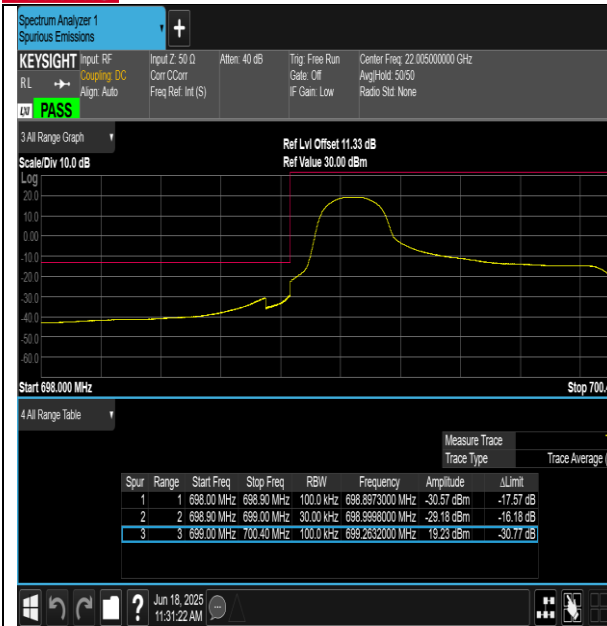

BUREAU VERITAS Test Report No.: PSU-QSU2506090109RF03

Band12-10MHz-16QAM-23095-27RB#0-PASS

Band12-10MHz-16QAM-23130-27RB#0-PASS

Band Edge

Test Result

Band	Bandwidth	Modulation	Channel	RB Configuration	Result(dBm)	Verdict
Band12	1.4MHz	QPSK	23017	1RB#0	-26.45	PASS
Band12	1.4MHz	QPSK	23017	6RB#0	-25.01	PASS
Band12	1.4MHz	QPSK	23173	1RB#5	-30.13	PASS
Band12	1.4MHz	QPSK	23173	6RB#0	-28.31	PASS
Band12	1.4MHz	16QAM	23017	1RB#0	-29.18	PASS
Band12	1.4MHz	16QAM	23017	6RB#0	-25.98	PASS
Band12	1.4MHz	16QAM	23173	1RB#5	-32.17	PASS
Band12	1.4MHz	16QAM	23173	6RB#0	-28.20	PASS
Band12	3MHz	QPSK	23025	1RB#0	-24.40	PASS
Band12	3MHz	QPSK	23025	15RB#0	-28.85	PASS
Band12	3MHz	QPSK	23165	1RB#14	-29.79	PASS
Band12	3MHz	QPSK	23165	15RB#0	-29.70	PASS
Band12	3MHz	16QAM	23025	1RB#0	-26.73	PASS
Band12	3MHz	16QAM	23025	15RB#0	-29.72	PASS
Band12	3MHz	16QAM	23165	1RB#14	-31.43	PASS
Band12	3MHz	16QAM	23165	15RB#0	-30.56	PASS
Band12	5MHz	QPSK	23035	1RB#0	-31.57	PASS
Band12	5MHz	QPSK	23035	25RB#0	-31.86	PASS
Band12	5MHz	QPSK	23155	1RB#24	-35.26	PASS
Band12	5MHz	QPSK	23155	25RB#0	-30.83	PASS
Band12	5MHz	16QAM	23035	1RB#0	-34.81	PASS
Band12	5MHz	16QAM	23035	25RB#0	-32.84	PASS
Band12	5MHz	16QAM	23155	1RB#24	-37.47	PASS
Band12	5MHz	16QAM	23155	25RB#0	-32.06	PASS
Band12	10MHz	QPSK	23060	1RB#0	-39.77	PASS
Band12	10MHz	QPSK	23060	50RB#0	-35.88	PASS
Band12	10MHz	QPSK	23130	1RB#49	-40.64	PASS
Band12	10MHz	QPSK	23130	50RB#0	-34.31	PASS
Band12	10MHz	16QAM	23060	1RB#0	-40.70	PASS
Band12	10MHz	16QAM	23060	27RB#0	-33.23	PASS
Band12	10MHz	16QAM	23130	1RB#49	-41.21	PASS
Band12	10MHz	16QAM	23130	27RB#23	-32.36	PASS

Test Graphs

BUREAU VERITAS Test Report No.: PSU-QSU2506090109RF03

Band12-1.4MHz-16QAM-23173-1RB#5-PASS

Band12-1.4MHz-16QAM-23173-6RB#0-PASS

Band12-3MHz-QPSK-23025-1RB#0-PASS

Band12-3MHz-QPSK-23025-15RB#0-PASS