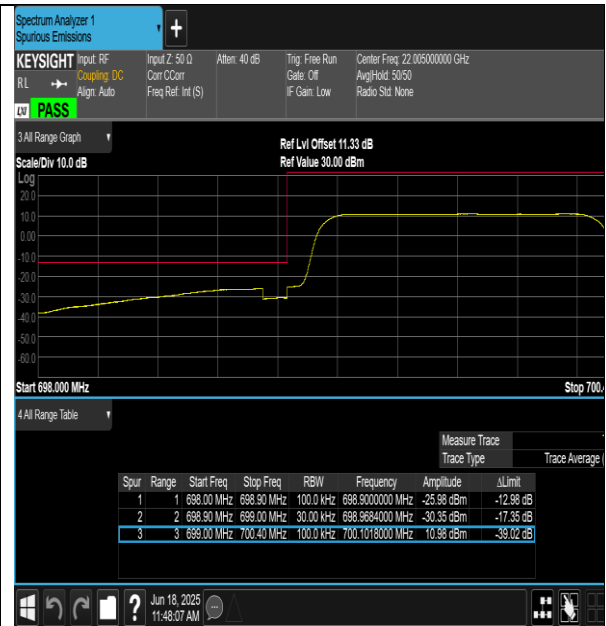

Test Graphs

BUREAU VERITAS Test Report No.: PSU-QSU2506090109RF03

Band12-1.4MHz-16QAM-23173-1RB#5-PASS

Band12-1.4MHz-16QAM-23173-6RB#0-PASS

Band12-3MHz-QPSK-23025-1RB#0-PASS

Band12-3MHz-QPSK-23025-15RB#0-PASS