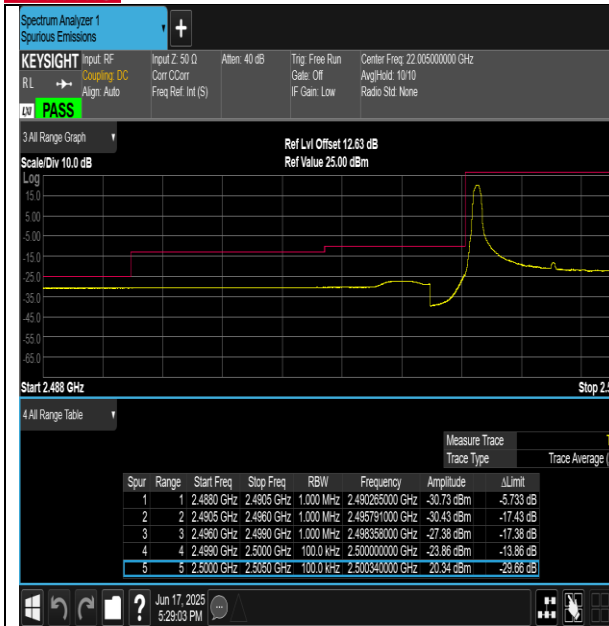

Band7-20MHz-QPSK-21100-100RB#0-PASS

Band7-20MHz-QPSK-21350-100RB#0-PASS

Band7-20MHz-16QAM-20850-27RB#0-PASS

BUREAU VERITAS Test Report No.: PSU-QSU2506090109RF03

Band Edge

Test Result

Band	Bandwidth	Modulation	Channel	RB Configuration	Result(dBm)	Verdict
Band7	5MHz	QPSK	20775	1RB#0	-30.74	PASS
Band7	5MHz	QPSK	20775	25RB#0	-30.49	PASS
Band7	5MHz	QPSK	21425	1RB#24	-30.69	PASS
Band7	5MHz	QPSK	21425	25RB#0	-29.84	PASS
Band7	5MHz	16QAM	20775	1RB#0	-30.73	PASS
Band7	5MHz	16QAM	20775	25RB#0	-30.53	PASS
Band7	5MHz	16QAM	21425	1RB#24	-30.69	PASS
Band7	5MHz	16QAM	21425	25RB#0	-29.90	PASS
Band7	10MHz	QPSK	20800	1RB#0	-30.71	PASS
Band7	10MHz	QPSK	20800	50RB#0	-30.40	PASS
Band7	10MHz	QPSK	21400	1RB#49	-30.72	PASS
Band7	10MHz	QPSK	21400	50RB#0	-30.15	PASS
Band7	10MHz	16QAM	20800	1RB#0	-30.80	PASS
Band7	10MHz	16QAM	20800	27RB#0	-30.60	PASS
Band7	10MHz	16QAM	21400	1RB#49	-30.84	PASS
Band7	10MHz	16QAM	21400	27RB#23	-30.60	PASS
Band7	15MHz	QPSK	20825	1RB#0	-30.52	PASS
Band7	15MHz	QPSK	20825	75RB#0	-29.60	PASS
Band7	15MHz	QPSK	21375	1RB#74	-30.79	PASS
Band7	15MHz	QPSK	21375	75RB#0	-30.21	PASS
Band7	15MHz	16QAM	20825	1RB#0	-30.72	PASS
Band7	15MHz	16QAM	20825	27RB#0	-30.60	PASS
Band7	15MHz	16QAM	21375	1RB#74	-30.98	PASS
Band7	15MHz	16QAM	21375	27RB#48	-30.85	PASS
Band7	20MHz	QPSK	20850	1RB#0	-30.49	PASS
Band7	20MHz	QPSK	20850	100RB#0	-29.06	PASS
Band7	20MHz	QPSK	21350	1RB#99	-30.81	PASS
Band7	20MHz	QPSK	21350	100RB#0	-30.43	PASS
Band7	20MHz	16QAM	20850	1RB#0	-30.75	PASS
Band7	20MHz	16QAM	20850	27RB#0	-30.67	PASS
Band7	20MHz	16QAM	21350	1RB#99	-31.00	PASS
Band7	20MHz	16QAM	21350	27RB#73	-30.89	PASS

Test Graphs

BUREAU VERITAS Test Report No.: PSU-QSU2506090109RF03

Band7-5MHz-16QAM-21425-1RB#24-PASS

Band7-5MHz-16QAM-21425-25RB#0-PASS

Band7-10MHz-QPSK-20800-1RB#0-PASS

Band7-10MHz-QPSK-20800-50RB#0-PASS

BUREAU VERITAS Test Report No.: PSU-QSU2506090109RF03