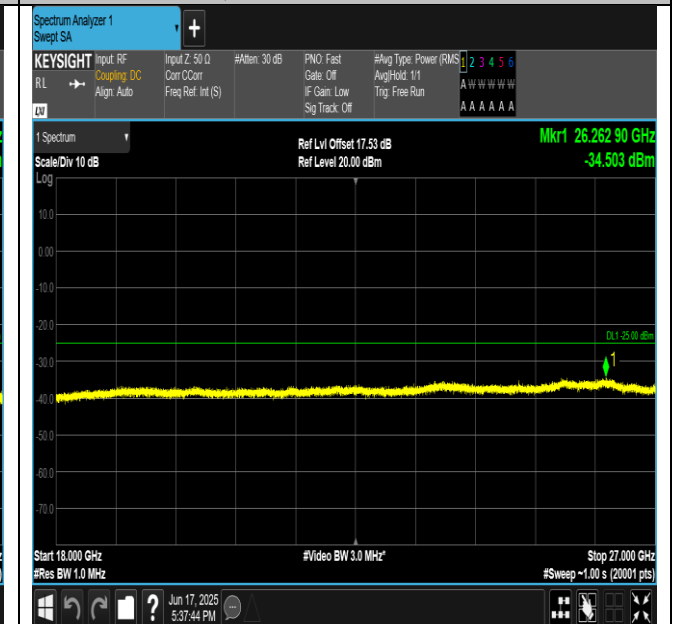

Test Graphs

Band7-5MHz-QPSK-20775-1RB#0-30~1000-PASS

Band7-5MHz-QPSK-20775-1RB#0-1000~3000-PASS

Band7-5MHz-QPSK-20775-1RB#0-3000~18000-PASS

Band7-5MHz-QPSK-20775-1RB#0-18000~27000-PASS

BUREAU VERITAS Test Report No.: PSU-QSU2506090109RF03