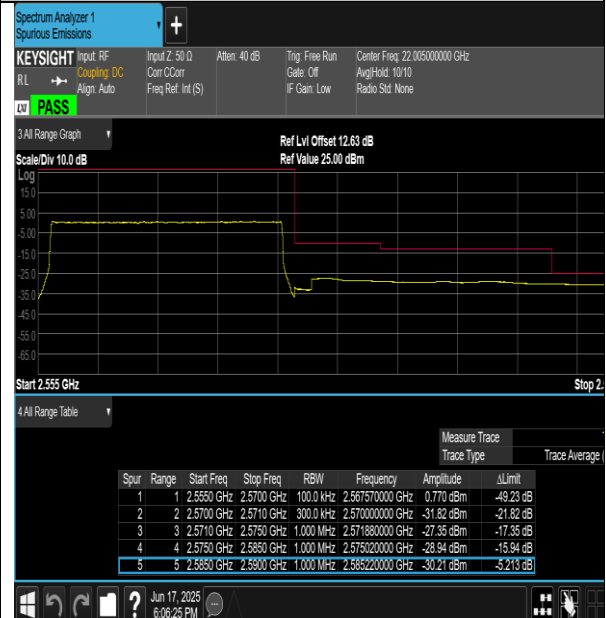

Band7-15MHz-QPSK-21375-75RB#0-PASS