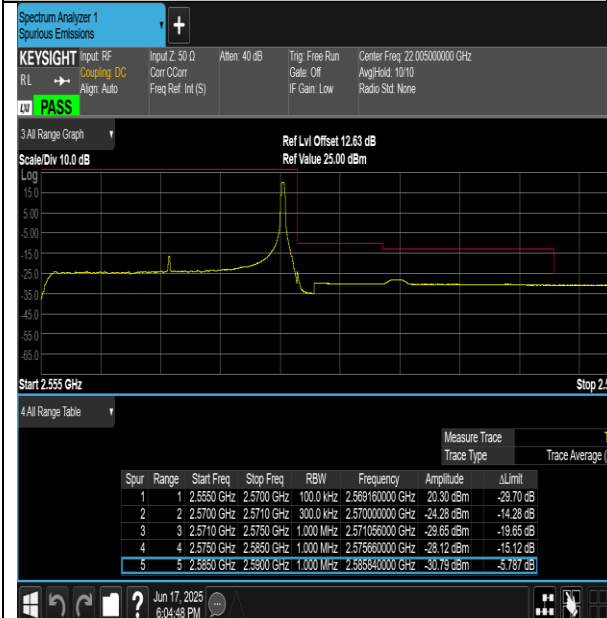

Band7-10MHz-16QAM-21400-27RB#23-PASS

Band7-15MHz-QPSK-20825-1RB#0-PASS

Band7-15MHz-QPSK-20825-75RB#0-PASS

BUREAU VERITAS Test Report No.: PSU-QSU2506090109RF03

Band7-15MHz-QPSK-21375-1RB#74-PASS

Band7-15MHz-QPSK-21375-75RB#0-PASS