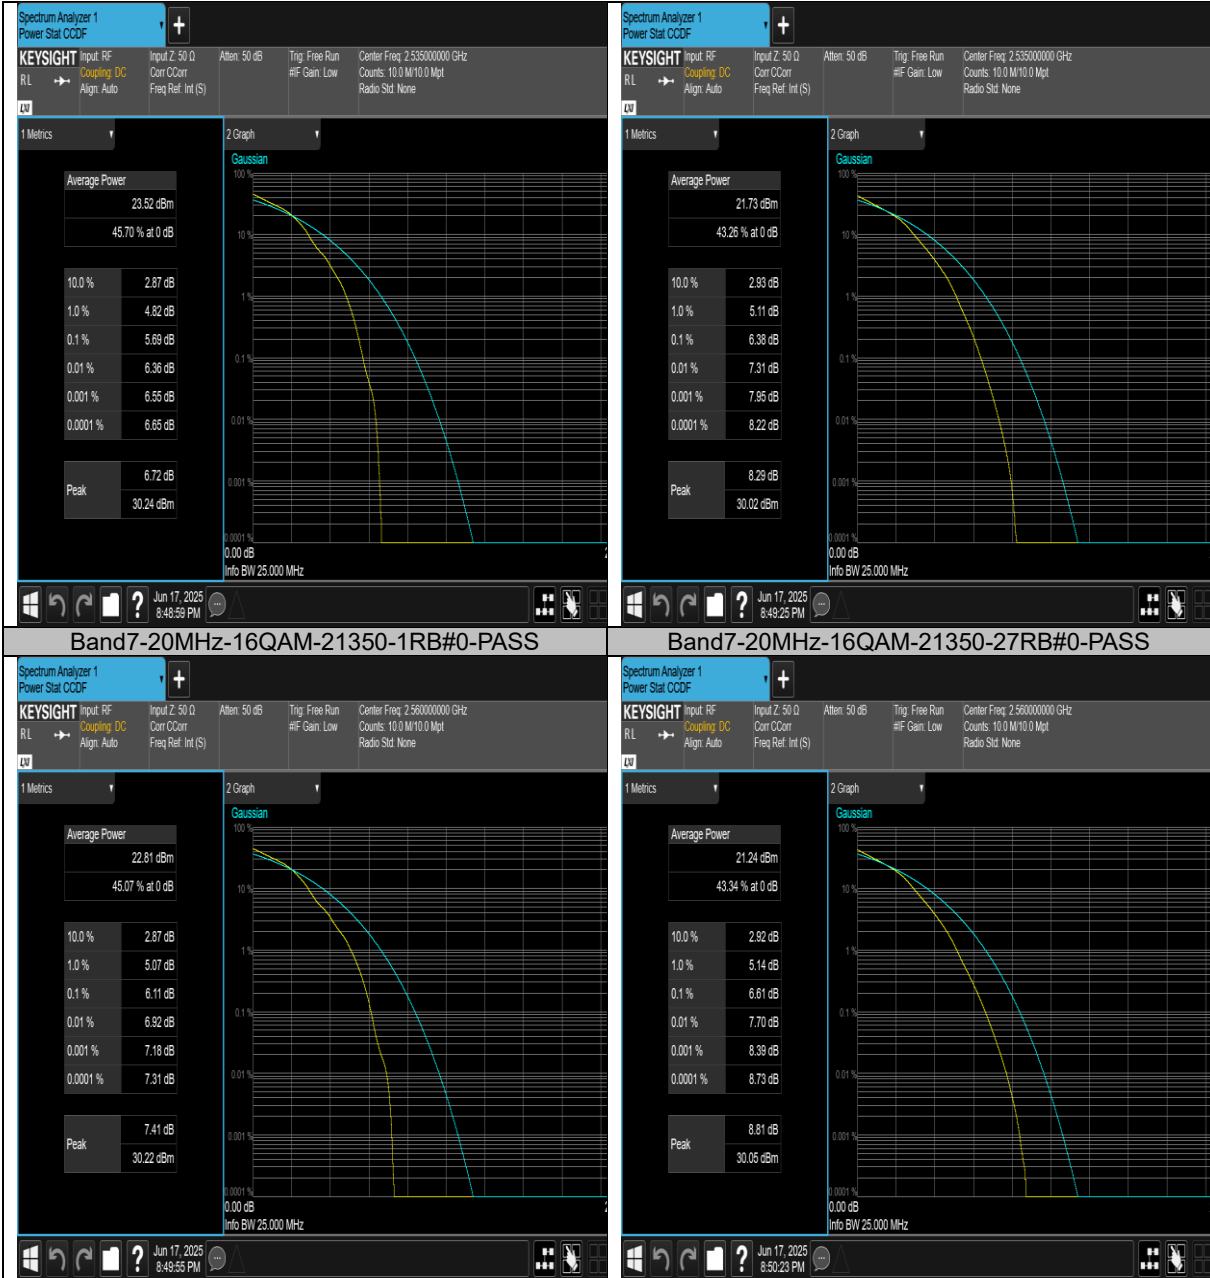

BUREAU VERITAS Test Report No.: PSU-QSU2506090109RF03

Huarui 7layers High Technology (Suzhou) Co., Ltd.

Tower N, Innovation Center, 88 Zuyi Road, High-tech District, Suzhou City, Anhui Province, China

Tel: +86 (0557) 368 1008