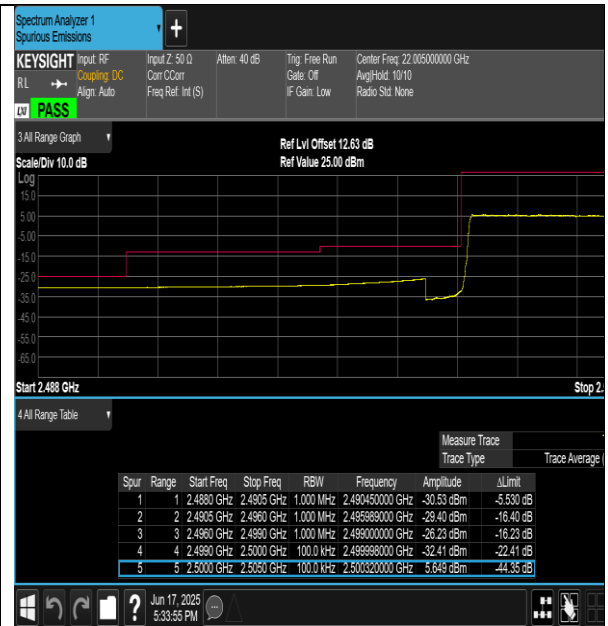

Band7-20MHz-QPSK-21100-100RB#0-PASS

Band7-20MHz-QPSK-21350-100RB#0-PASS

Band7-20MHz-16QAM-20850-27RB#0-PASS

BUREAU VERITAS Test Report No.: PSU-QSU2506090109RF03

Band Edge

Test Result

Band	Bandwidth	Modulation	Channel	RB Configuration	Result(dBm)	Verdict
Band7	5MHz	QPSK	20775	1RB#0	-30.74	PASS
Band7	5MHz	QPSK	20775	25RB#0	-30.49	PASS
Band7	5MHz	QPSK	21425	1RB#24	-30.69	PASS
Band7	5MHz	QPSK	21425	25RB#0	-29.84	PASS
Band7	5MHz	16QAM	20775	1RB#0	-30.73	PASS
Band7	5MHz	16QAM	20775	25RB#0	-30.53	PASS
Band7	5MHz	16QAM	21425	1RB#24	-30.69	PASS
Band7	5MHz	16QAM	21425	25RB#0	-29.90	PASS
Band7	10MHz	QPSK	20800	1RB#0	-30.71	PASS
Band7	10MHz	QPSK	20800	50RB#0	-30.40	PASS
Band7	10MHz	QPSK	21400	1RB#49	-30.72	PASS
Band7	10MHz	QPSK	21400	50RB#0	-30.15	PASS
Band7	10MHz	16QAM	20800	1RB#0	-30.80	PASS
Band7	10MHz	16QAM	20800	27RB#0	-30.60	PASS
Band7	10MHz	16QAM	21400	1RB#49	-30.84	PASS
Band7	10MHz	16QAM	21400	27RB#23	-30.60	PASS
Band7	15MHz	QPSK	20825	1RB#0	-30.52	PASS
Band7	15MHz	QPSK	20825	75RB#0	-29.60	PASS
Band7	15MHz	QPSK	21375	1RB#74	-30.79	PASS
Band7	15MHz	QPSK	21375	75RB#0	-30.21	PASS
Band7	15MHz	16QAM	20825	1RB#0	-30.72	PASS
Band7	15MHz	16QAM	20825	27RB#0	-30.60	PASS
Band7	15MHz	16QAM	21375	1RB#74	-30.98	PASS
Band7	15MHz	16QAM	21375	27RB#48	-30.85	PASS
Band7	20MHz	QPSK	20850	1RB#0	-30.49	PASS
Band7	20MHz	QPSK	20850	100RB#0	-29.06	PASS
Band7	20MHz	QPSK	21350	1RB#99	-30.81	PASS
Band7	20MHz	QPSK	21350	100RB#0	-30.43	PASS
Band7	20MHz	16QAM	20850	1RB#0	-30.75	PASS
Band7	20MHz	16QAM	20850	27RB#0	-30.67	PASS
Band7	20MHz	16QAM	21350	1RB#99	-31.00	PASS
Band7	20MHz	16QAM	21350	27RB#73	-30.89	PASS

Test Graphs

BUREAU VERITAS Test Report No.: PSU-QSU2506090109RF03

Band7-5MHz-16QAM-21425-1RB#24-PASS

Band7-5MHz-16QAM-21425-25RB#0-PASS

Band7-10MHz-QPSK-20800-1RB#0-PASS

Band7-10MHz-QPSK-20800-50RB#0-PASS

BUREAU VERITAS Test Report No.: PSU-QSU2506090109RF03