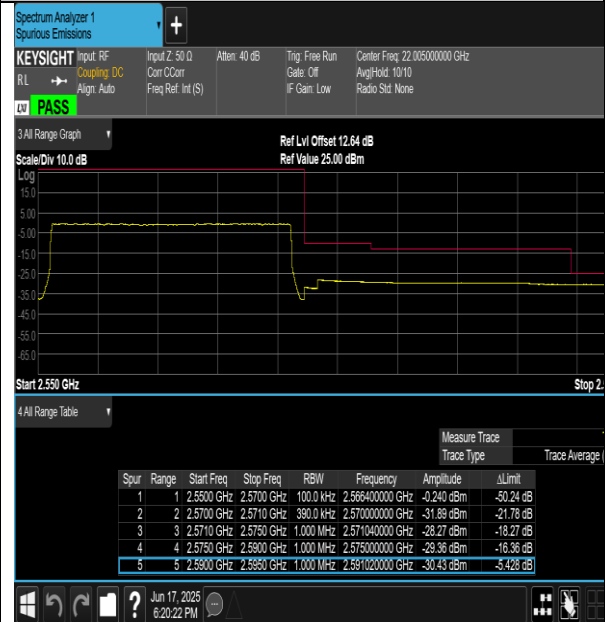

Band7-20MHz-QPSK-21350-100RB#0-PASS