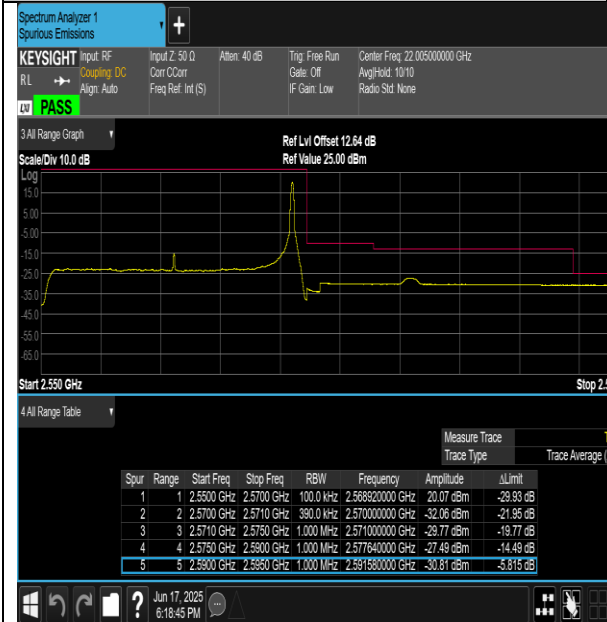

Band7-20MHz-QPSK-21350-1RB#99-PASS