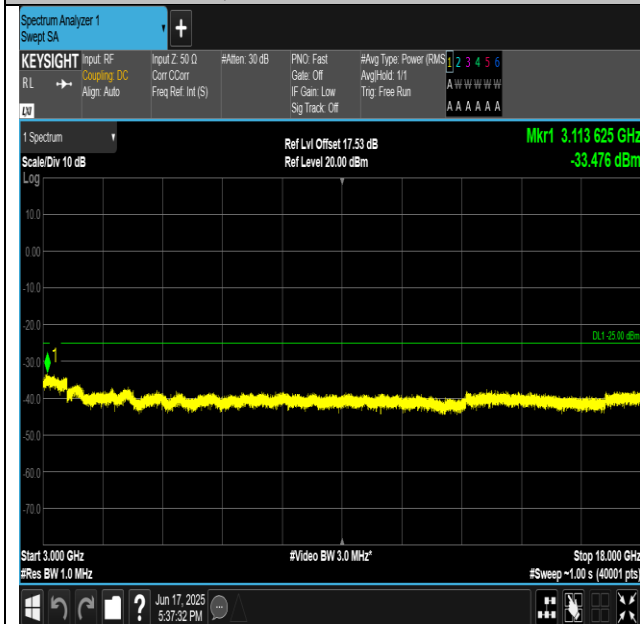

Test Graphs

Band7-5MHz-QPSK-20775-1RB#0-30~1000-PASS

Band7-5MHz-QPSK-20775-1RB#0-1000~3000-PASS

Band7-5MHz-QPSK-20775-1RB#0-3000~18000-PASS

Band7-5MHz-QPSK-20775-1RB#0-18000~27000-PASS

BUREAU VERITAS Test Report No.: PSU-QSU2506090109RF03