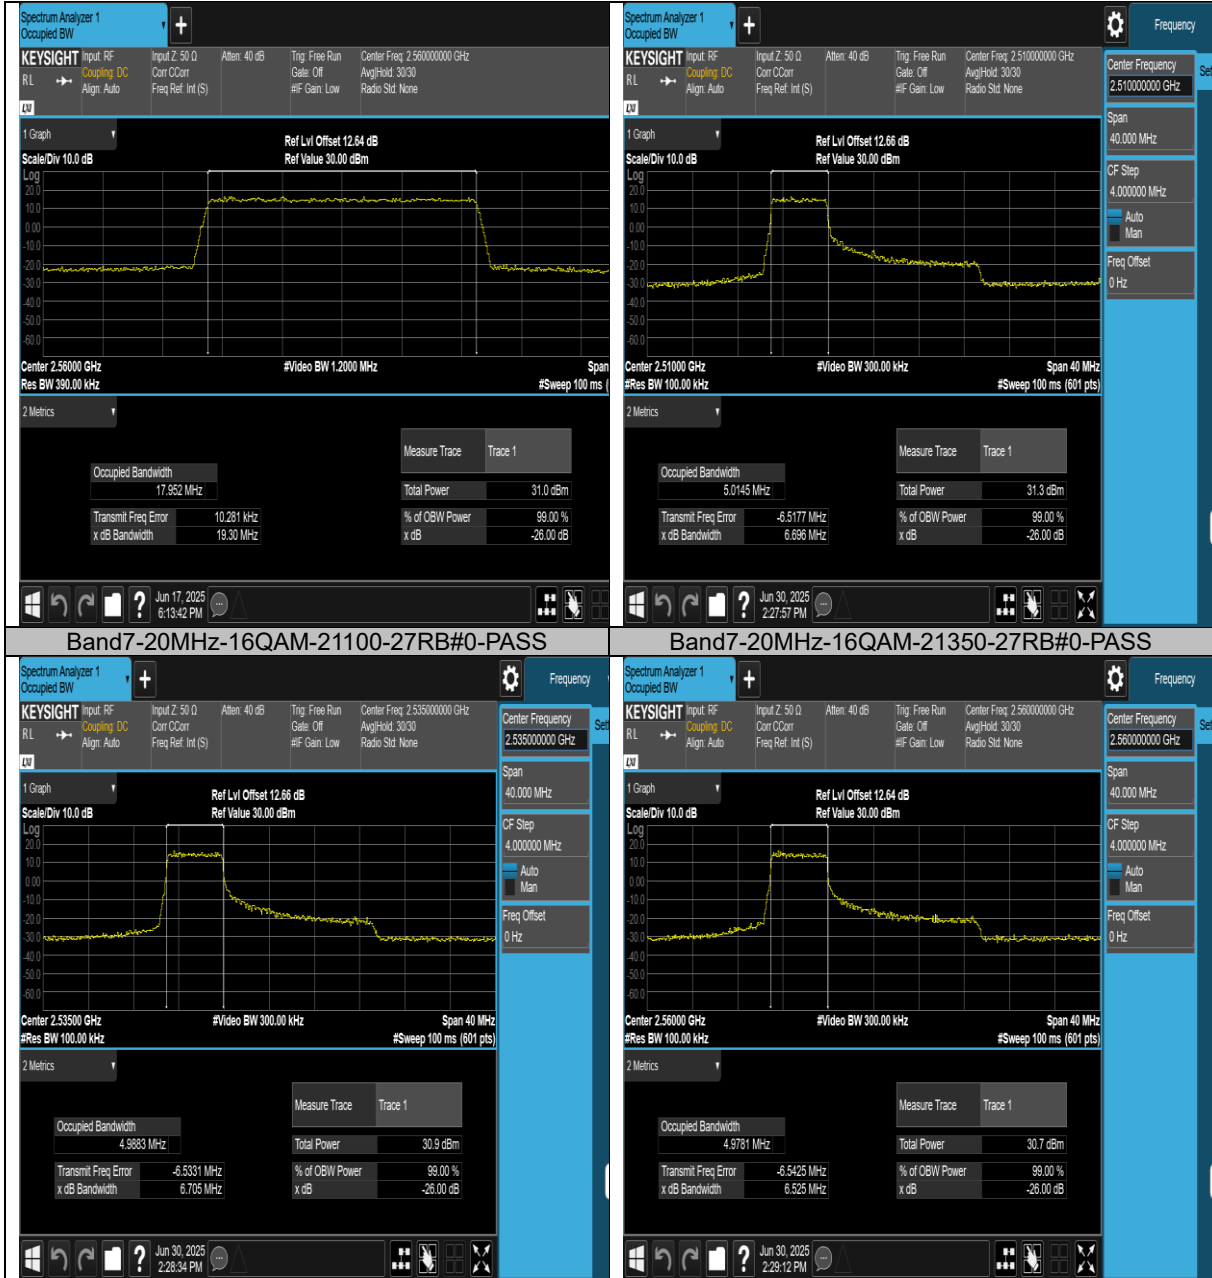

Band7-20MHz-QPSK-21100-100RB#0-PASS

Band7-20MHz-QPSK-21350-100RB#0-PASS

Band7-20MHz-16QAM-20850-27RB#0-PASS

BUREAU VERITAS Test Report No.: PSU-QSU2506090109RF03

Band Edge

Test Result

Band	Bandwidth	Modulation	Channel	RB Configuration	Result(dBm)	Verdict
Band7	5MHz	QPSK	20775	1RB#0	-30.74	PASS
Band7	5MHz	QPSK	20775	25RB#0	-30.49	PASS
Band7	5MHz	QPSK	21425	1RB#24	-30.69	PASS
Band7	5MHz	QPSK	21425	25RB#0	-29.84	PASS
Band7	5MHz	16QAM	20775	1RB#0	-30.73	PASS
Band7	5MHz	16QAM	20775	25RB#0	-30.53	PASS
Band7	5MHz	16QAM	21425	1RB#24	-30.69	PASS
Band7	5MHz	16QAM	21425	25RB#0	-29.90	PASS
Band7	10MHz	QPSK	20800	1RB#0	-30.71	PASS
Band7	10MHz	QPSK	20800	50RB#0	-30.40	PASS
Band7	10MHz	QPSK	21400	1RB#49	-30.72	PASS
Band7	10MHz	QPSK	21400	50RB#0	-30.15	PASS
Band7	10MHz	16QAM	20800	1RB#0	-30.80	PASS
Band7	10MHz	16QAM	20800	27RB#0	-30.60	PASS
Band7	10MHz	16QAM	21400	1RB#49	-30.84	PASS
Band7	10MHz	16QAM	21400	27RB#23	-30.60	PASS
Band7	15MHz	QPSK	20825	1RB#0	-30.52	PASS
Band7	15MHz	QPSK	20825	75RB#0	-29.60	PASS
Band7	15MHz	QPSK	21375	1RB#74	-30.79	PASS
Band7	15MHz	QPSK	21375	75RB#0	-30.21	PASS
Band7	15MHz	16QAM	20825	1RB#0	-30.72	PASS
Band7	15MHz	16QAM	20825	27RB#0	-30.60	PASS
Band7	15MHz	16QAM	21375	1RB#74	-30.98	PASS
Band7	15MHz	16QAM	21375	27RB#48	-30.85	PASS
Band7	20MHz	QPSK	20850	1RB#0	-30.49	PASS
Band7	20MHz	QPSK	20850	100RB#0	-29.06	PASS
Band7	20MHz	QPSK	21350	1RB#99	-30.81	PASS
Band7	20MHz	QPSK	21350	100RB#0	-30.43	PASS
Band7	20MHz	16QAM	20850	1RB#0	-30.75	PASS
Band7	20MHz	16QAM	20850	27RB#0	-30.67	PASS
Band7	20MHz	16QAM	21350	1RB#99	-31.00	PASS
Band7	20MHz	16QAM	21350	27RB#73	-30.89	PASS