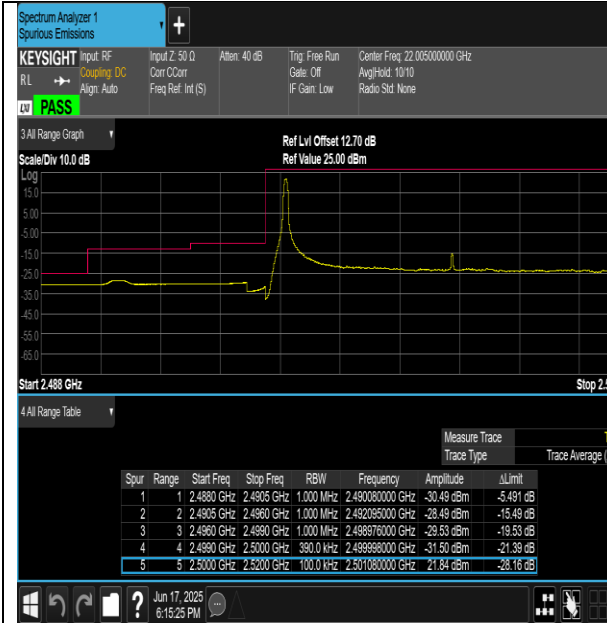

Band7-15MHz-16QAM-20825-1RB#0-PASS

Band7-15MHz-16QAM-20825-27RB#0-PASS

BUREAU VERITAS Test Report No.: PSU-QSU2506090109RF03

BUREAU VERITAS Test Report No.: PSU-QSU2506090109RF03

Band7-20MHz-QPSK-21350-1RB#99-PASS