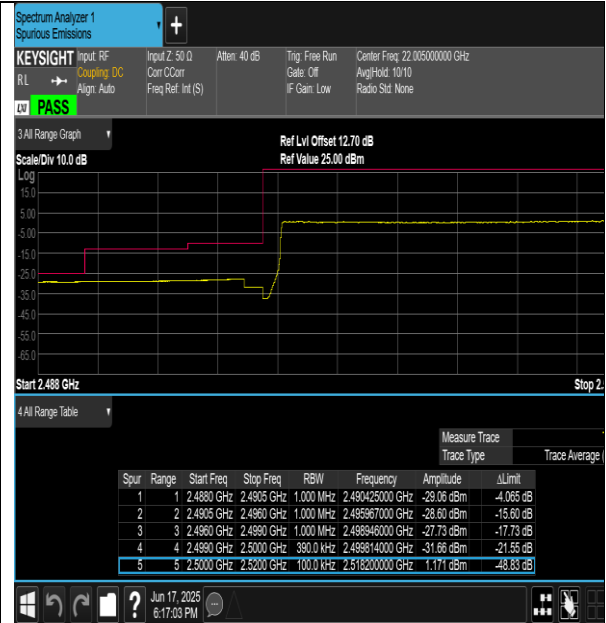

Band7-15MHz-16QAM-20825-1RB#0-PASS

Band7-15MHz-16QAM-20825-27RB#0-PASS

BUREAU VERITAS Test Report No.: PSU-QSU2506090109RF03

BUREAU VERITAS Test Report No.: PSU-QSU2506090109RF03

Band7-20MHz-QPSK-21350-1RB#99-PASS