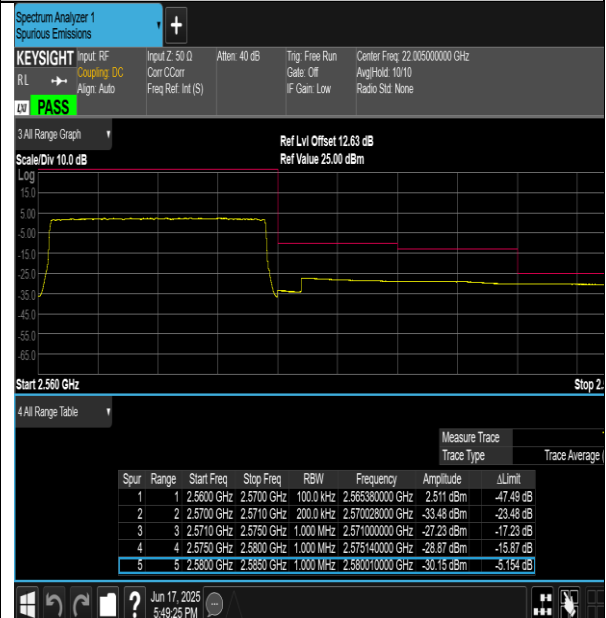

Band7-10MHz-QPSK-21400-50RB#0-PASS