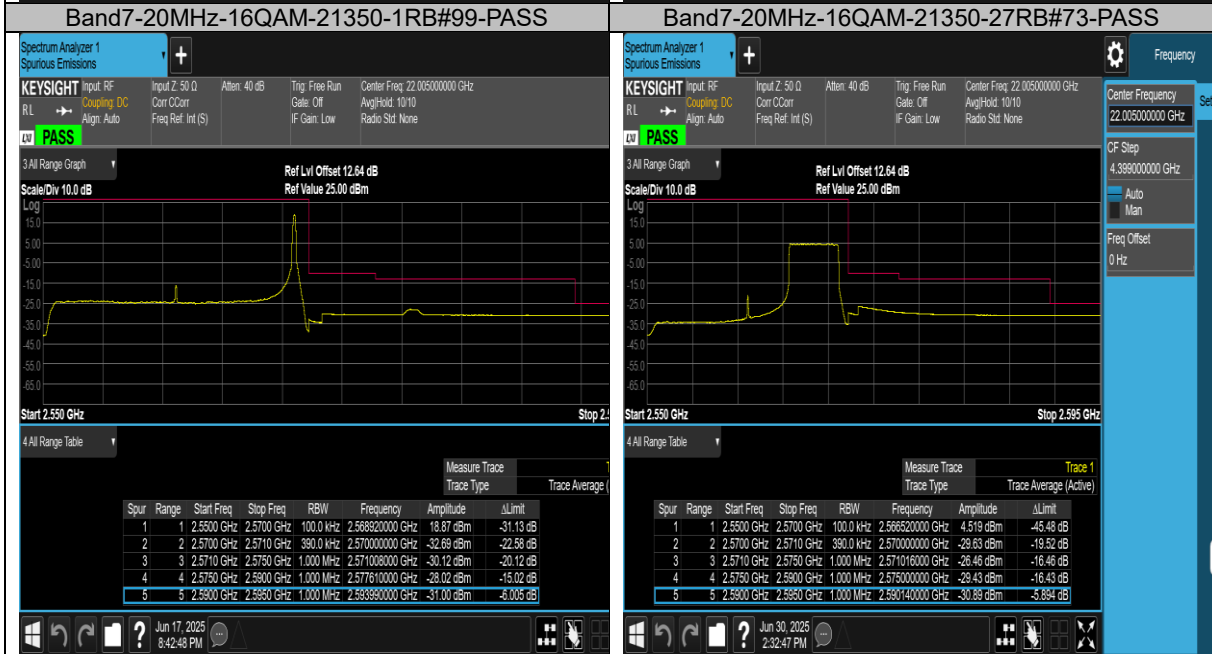

BUREAU VERITAS Test Report No.: PSU-QSU2506090109RF03