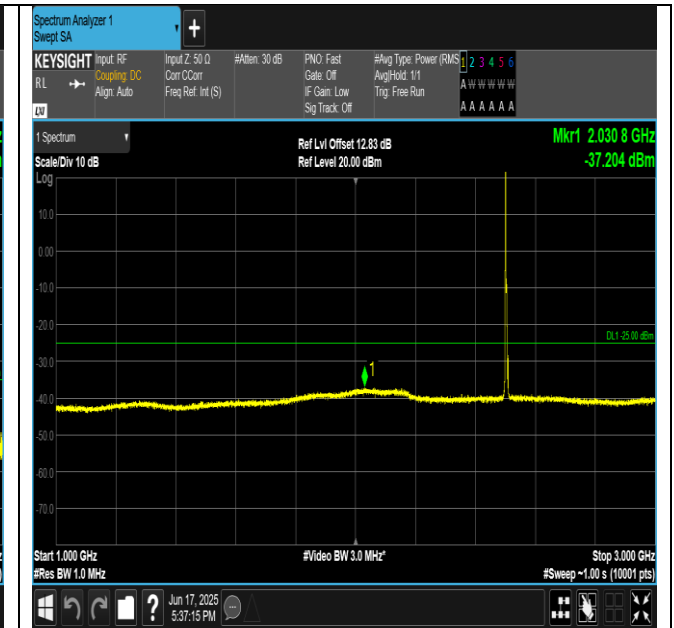

Test Graphs

Band7-5MHz-QPSK-20775-1RB#0-30~1000-PASS

Band7-5MHz-QPSK-20775-1RB#0-1000~3000-PASS

Band7-5MHz-QPSK-20775-1RB#0-3000~18000-PASS

Band7-5MHz-QPSK-20775-1RB#0-18000~27000-PASS

BUREAU VERITAS Test Report No.: PSU-QSU2506090109RF03