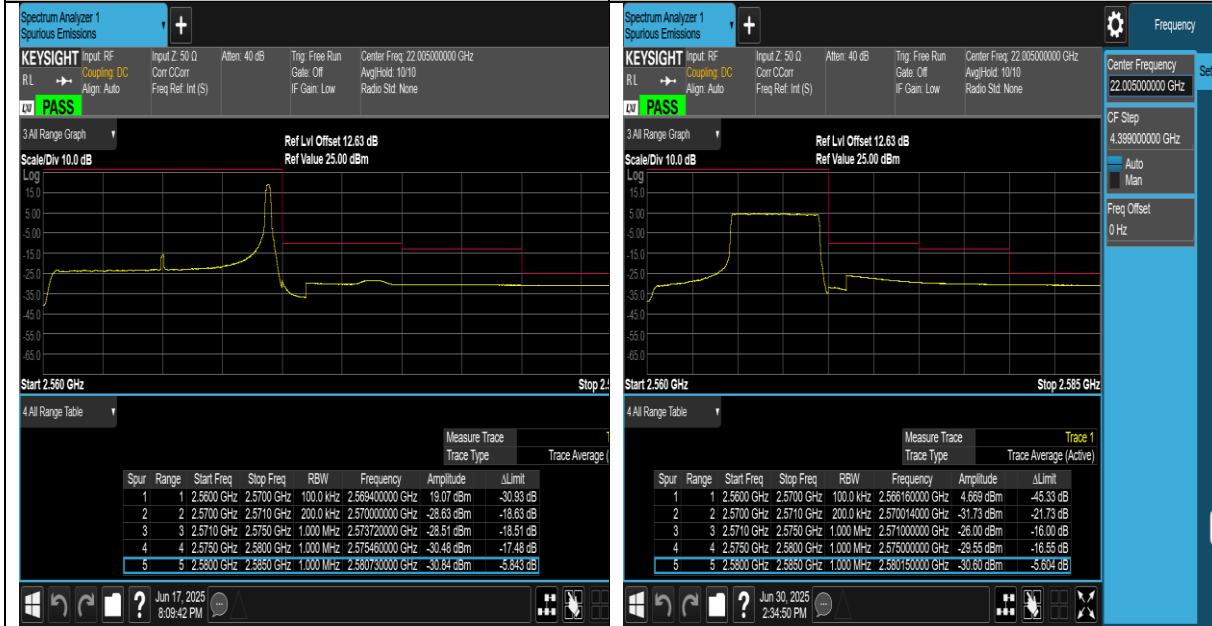

Band7-10MHz-16QAM-21400-1RB#49-PASS

Band7-10MHz-16QAM-21400-27RB#23-PASS