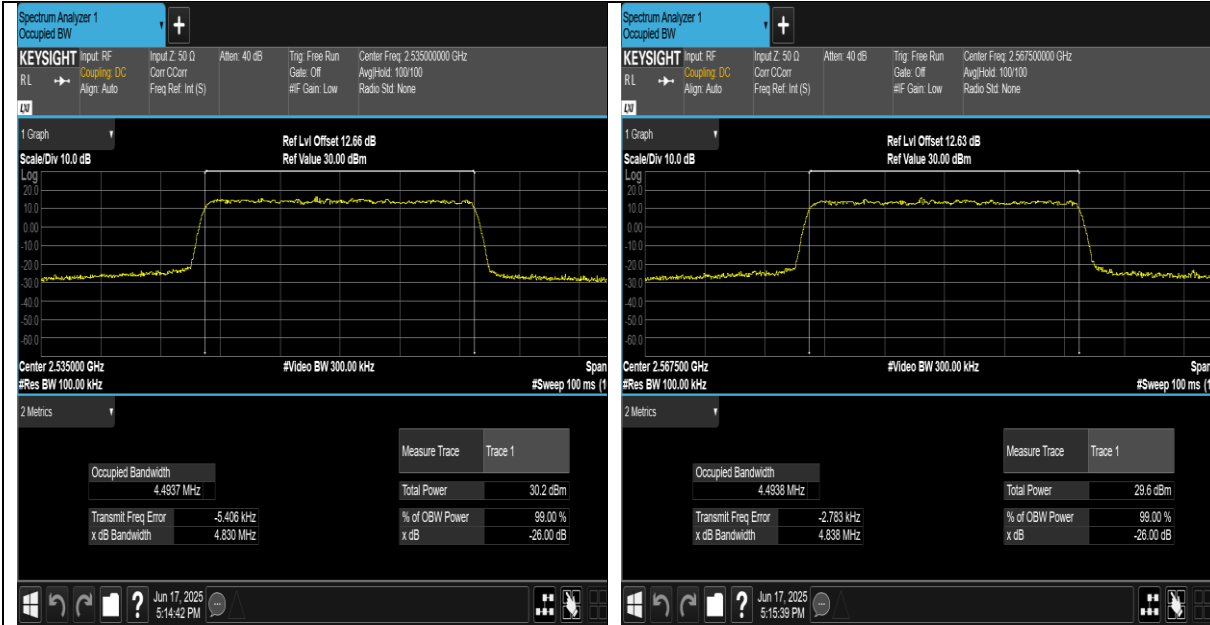

26dB Bandwidth and Occupied Bandwidth

Test Result

Band	Bandwidth	Modulation	Channel	RB Configuration	Occupied Bandwidth (MHz)	26dB Bandwidth (MHz)	Verdict
Band7	5MHz	QPSK	20775	25RB#0	4.5001	4.847	PASS
Band7	5MHz	QPSK	21100	25RB#0	4.5014	4.853	PASS
Band7	5MHz	QPSK	21425	25RB#0	4.5049	4.848	PASS
Band7	5MHz	16QAM	20775	25RB#0	4.4933	4.832	PASS
Band7	5MHz	16QAM	21100	25RB#0	4.4937	4.830	PASS
Band7	5MHz	16QAM	21425	25RB#0	4.4938	4.838	PASS
Band7	10MHz	QPSK	20800	50RB#0	8.9693	9.666	PASS
Band7	10MHz	QPSK	21100	50RB#0	8.9758	9.653	PASS
Band7	10MHz	QPSK	21400	50RB#0	8.9657	9.642	PASS
Band7	10MHz	16QAM	20800	27RB#0	4.9310	6.256	PASS
Band7	10MHz	16QAM	21100	27RB#0	4.9600	6.155	PASS
Band7	10MHz	16QAM	21400	27RB#0	4.9451	6.218	PASS
Band7	15MHz	QPSK	20825	75RB#0	13.515	14.77	PASS
Band7	15MHz	QPSK	21100	75RB#0	13.491	14.72	PASS
Band7	15MHz	QPSK	21375	75RB#0	13.500	14.71	PASS
Band7	15MHz	16QAM	20825	27RB#0	4.9809	6.368	PASS
Band7	15MHz	16QAM	21100	27RB#0	4.9630	6.367	PASS
Band7	15MHz	16QAM	21375	27RB#0	4.9770	6.335	PASS
Band7	20MHz	QPSK	20850	100RB#0	17.986	19.32	PASS
Band7	20MHz	QPSK	21100	100RB#0	17.935	19.29	PASS
Band7	20MHz	QPSK	21350	100RB#0	17.952	19.30	PASS
Band7	20MHz	16QAM	20850	27RB#0	5.0145	6.696	PASS
Band7	20MHz	16QAM	21100	27RB#0	4.9883	6.705	PASS
Band7	20MHz	16QAM	21350	27RB#0	4.9781	6.525	PASS

Test Graphs

BUREAU VERITAS Test Report No.: PSU-QSU2506090109RF03

Band7-10MHz-QPSK-20800-50RB#0-PASS

Band7-10MHz-QPSK-21100-50RB#0-PASS

Band7-10MHz-QPSK-21400-50RB#0-PASS

Band7-10MHz-16QAM-20800-27RB#0-PASS