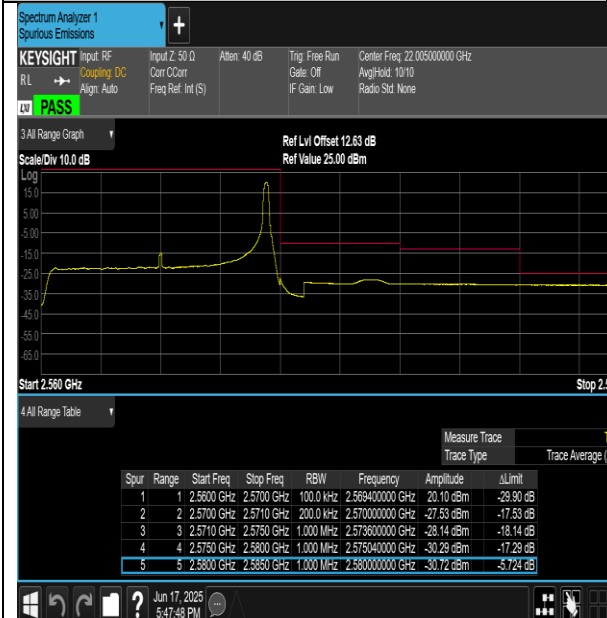

Band7-10MHz-QPSK-21400-1RB#49-PASS