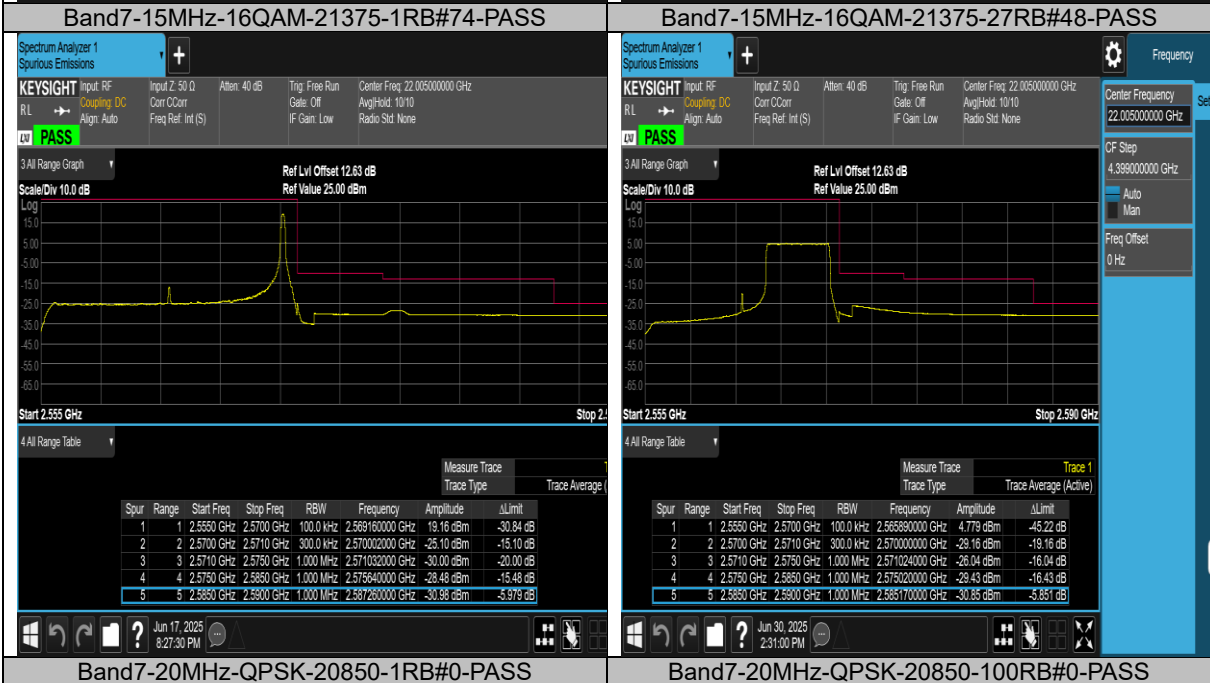

BUREAU VERITAS Test Report No.: PSU-QSU2506090109RF03