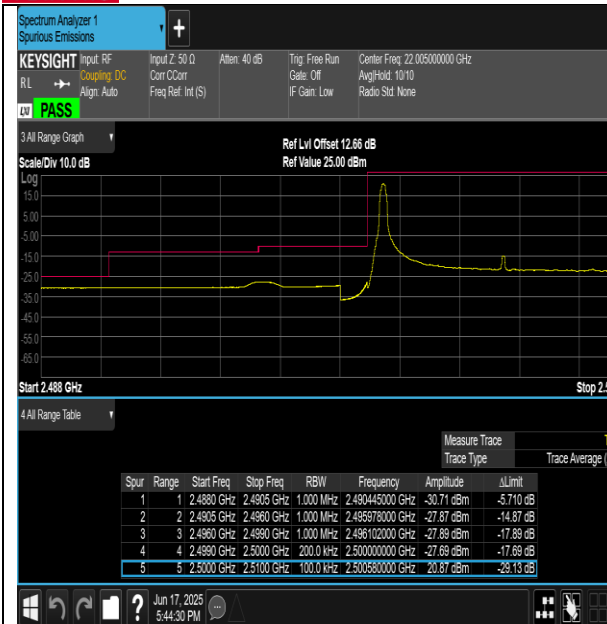

Test Graphs

BUREAU VERITAS Test Report No.: PSU-QSU2506090109RF03

Band7-5MHz-16QAM-21425-1RB#24-PASS

Band7-5MHz-16QAM-21425-25RB#0-PASS

Band7-10MHz-QPSK-20800-1RB#0-PASS

Band7-10MHz-QPSK-20800-50RB#0-PASS

BUREAU VERITAS Test Report No.: PSU-QSU2506090109RF03