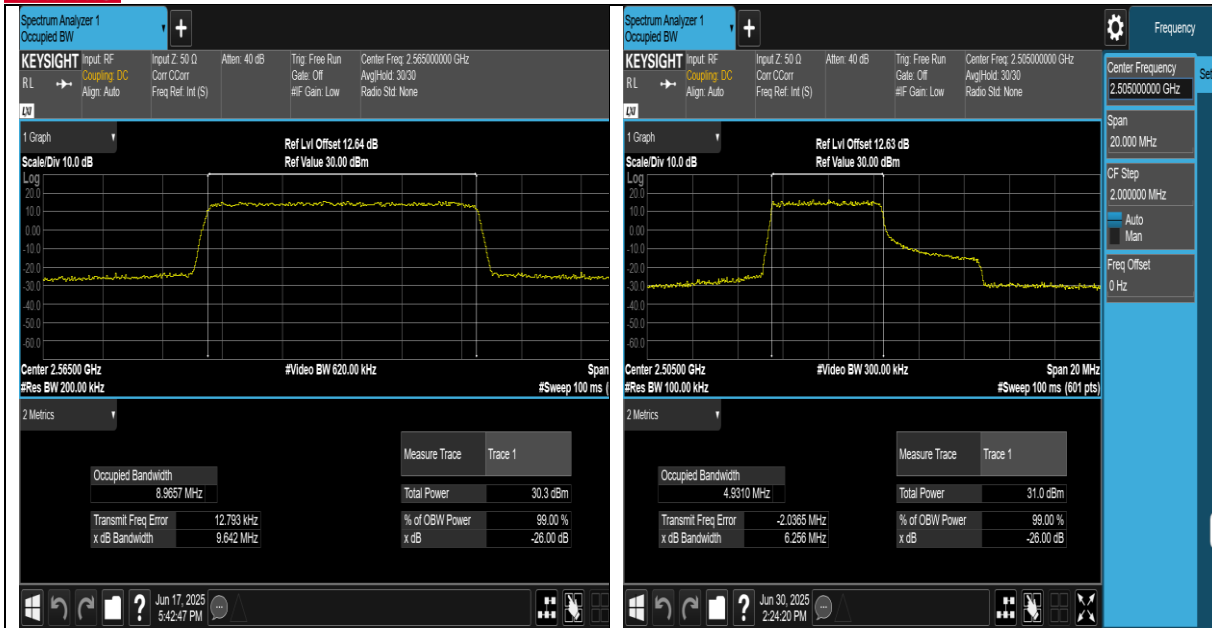

Band7-10MHz-16QAM-20800-27RB#0-PASS

BUREAU VERITAS Test Report No.: PSU-QSU2506090109RF03