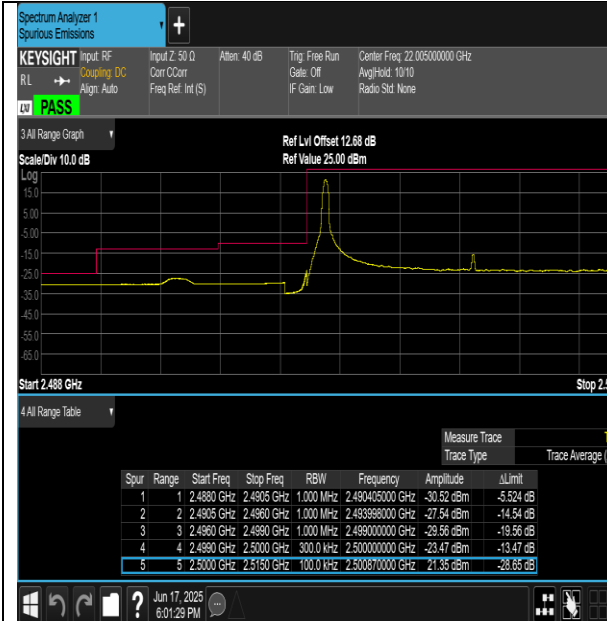

Band7-10MHz-16QAM-21400-27RB#23-PASS

Band7-15MHz-QPSK-20825-1RB#0-PASS

Band7-15MHz-QPSK-20825-75RB#0-PASS

BUREAU VERITAS Test Report No.: PSU-QSU2506090109RF03

Band7-15MHz-QPSK-21375-1RB#74-PASS

Band7-15MHz-QPSK-21375-75RB#0-PASS