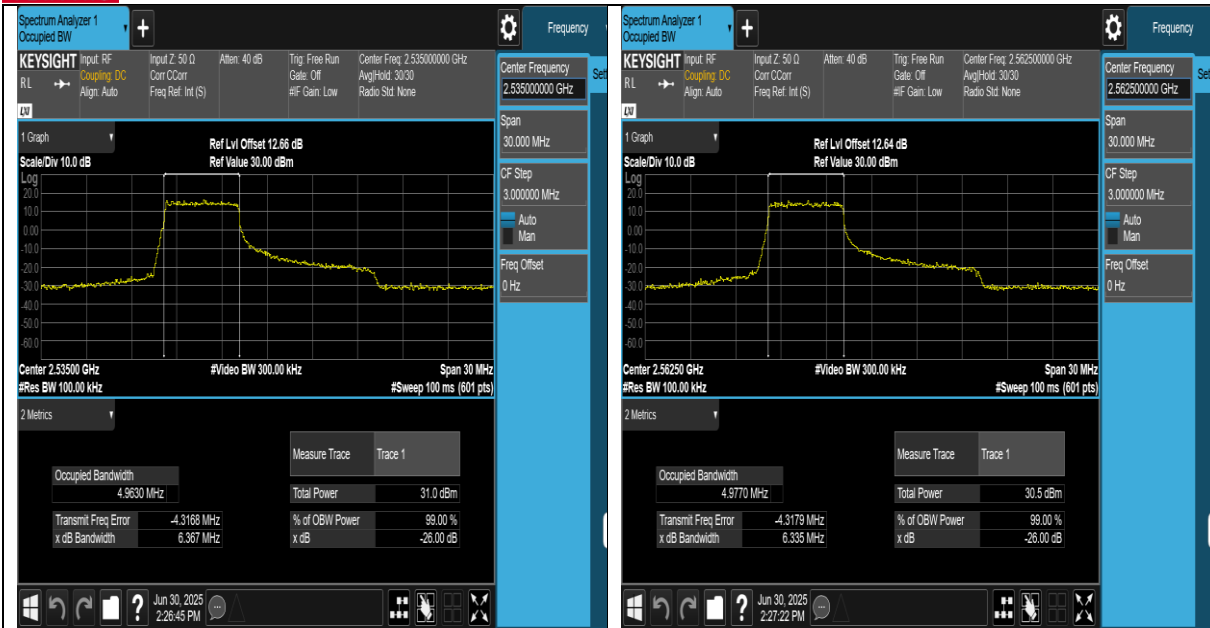

Band7-15MHz-QPSK-21375-75RB#0-PASS

Band7-15MHz-16QAM-20825-27RB#0-PASS

Band7-15MHz-16QAM-21100-27RB#0-PASS

Band7-15MHz-16QAM-21375-27RB#0-PASS

BUREAU VERITAS Test Report No.: PSU-QSU2506090109RF03

Band7-20MHz-QPSK-20850-100RB#0-PASS