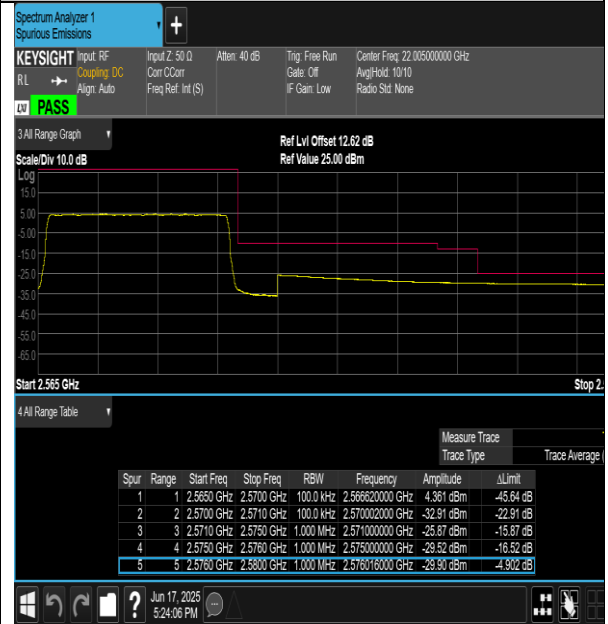

Test Graphs

BUREAU VERITAS Test Report No.: PSU-QSU2506090109RF03

Band7-5MHz-16QAM-21425-1RB#24-PASS

Band7-5MHz-16QAM-21425-25RB#0-PASS

Band7-10MHz-QPSK-20800-1RB#0-PASS

Band7-10MHz-QPSK-20800-50RB#0-PASS

BUREAU VERITAS Test Report No.: PSU-QSU2506090109RF03