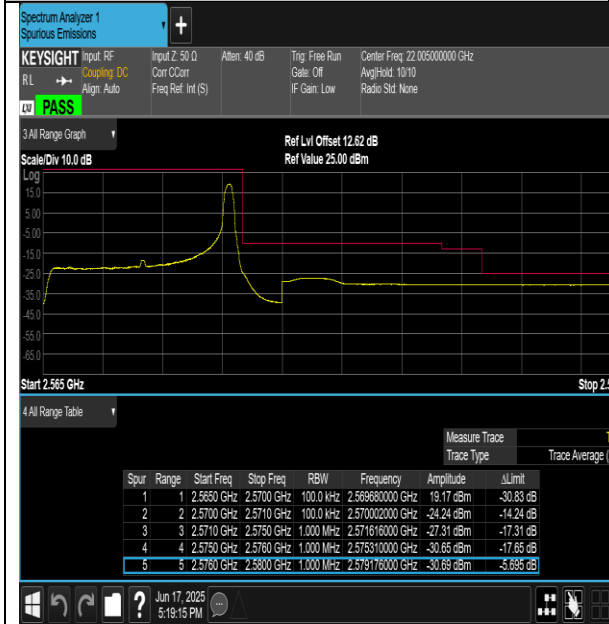

Test Graphs

BUREAU VERITAS Test Report No.: PSU-QSU2506090109RF03

Band7-5MHz-16QAM-21425-1RB#24-PASS

Band7-5MHz-16QAM-21425-25RB#0-PASS

Band7-10MHz-QPSK-20800-1RB#0-PASS

Band7-10MHz-QPSK-20800-50RB#0-PASS

BUREAU VERITAS Test Report No.: PSU-QSU2506090109RF03