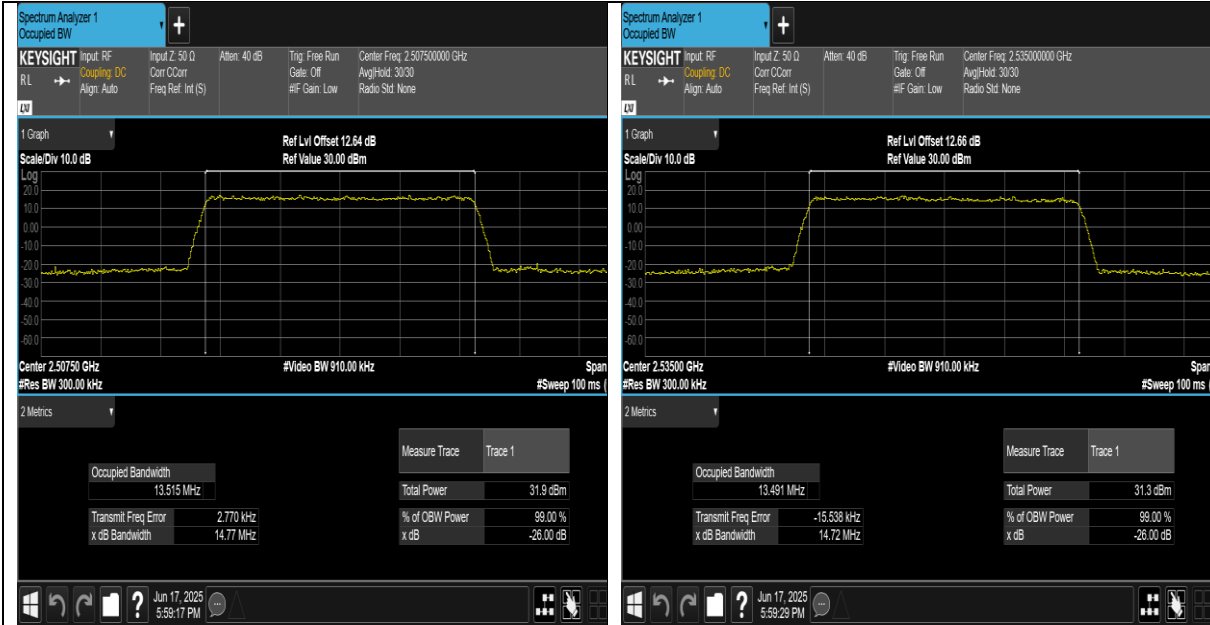

BUREAU VERITAS Test Report No.: PSU-QSU2506090109RF03

Band7-10MHz-16QAM-21100-27RB#0-PASS

Band7-10MHz-16QAM-21400-27RB#0-PASS

Band7-15MHz-QPSK-20825-75RB#0-PASS

Band7-15MHz-QPSK-21100-75RB#0-PASS

BUREAU VERITAS Test Report No.: PSU-QSU2506090109RF03