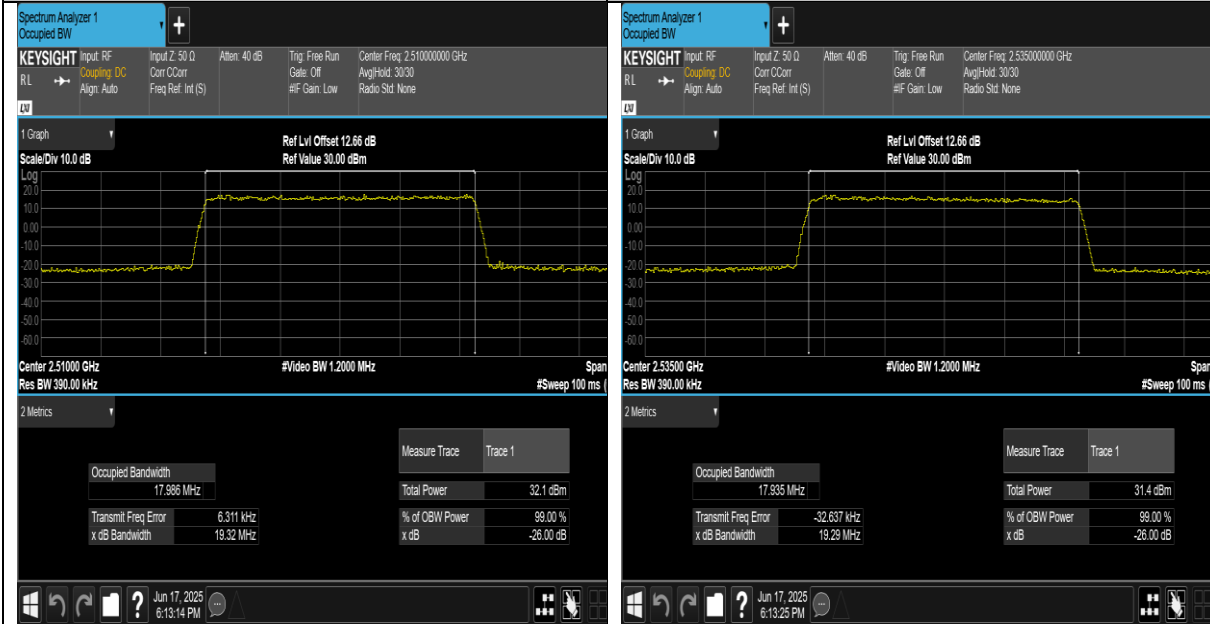

Band7-20MHz-QPSK-20850-100RB#0-PASS

Band7-20MHz-QPSK-21100-100RB#0-PASS