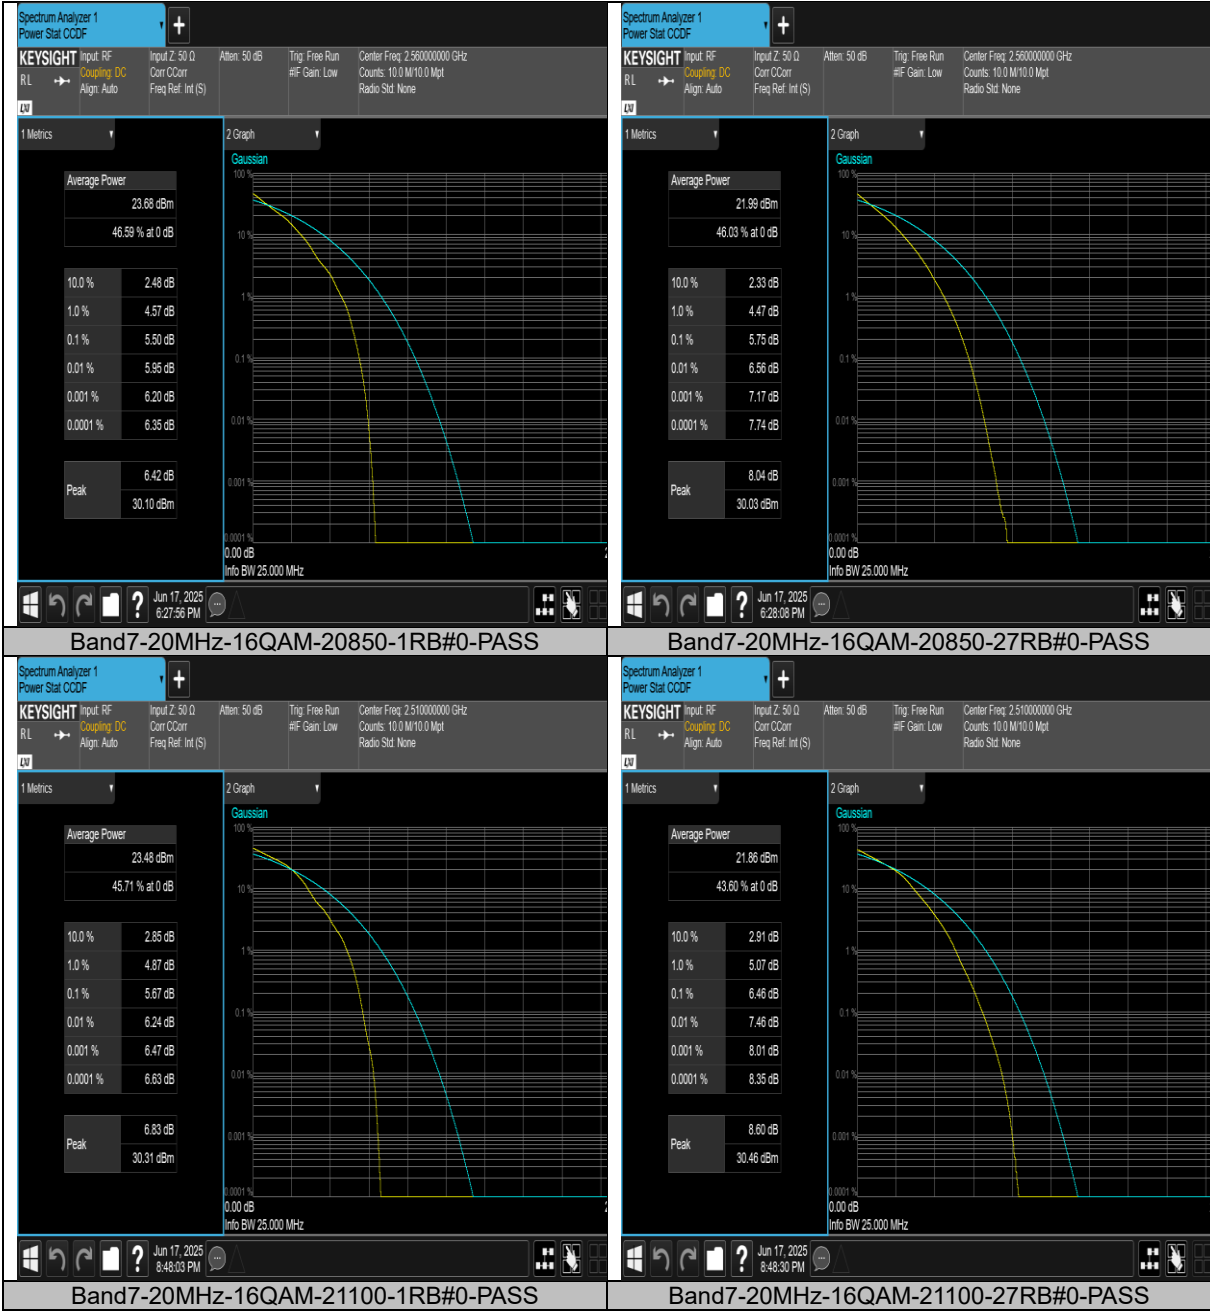

BUREAU VERITAS Test Report No.: PSU-QSU2506090109RF03

Huarui 7layers High Technology (Suzhou) Co., Ltd.

Tower N, Innovation Center, 88 Zuyi Road, High-tech District, Suzhou City, Anhui Province, China

Tel: +86 (0557) 368 1008