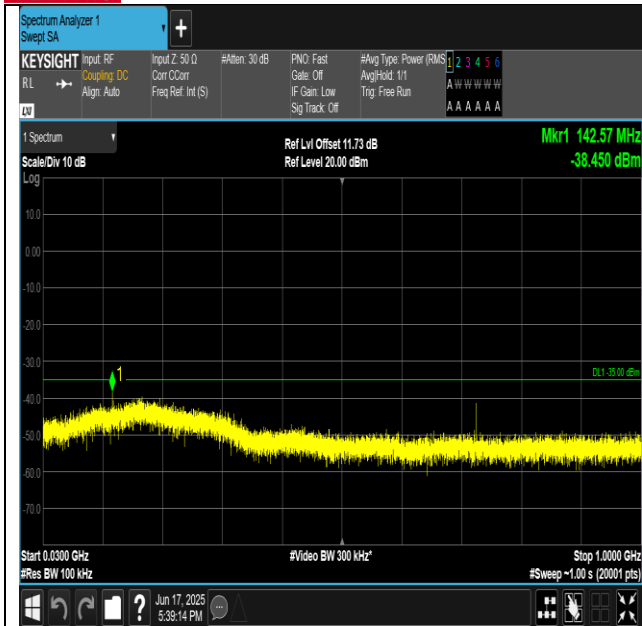

Test Graphs

Band7-5MHz-QPSK-20775-1RB#0-30~1000-PASS

Band7-5MHz-QPSK-20775-1RB#0-1000~3000-PASS

Band7-5MHz-QPSK-20775-1RB#0-3000~18000-PASS

Band7-5MHz-QPSK-20775-1RB#0-18000~27000-PASS

BUREAU VERITAS Test Report No.: PSU-QSU2506090109RF03