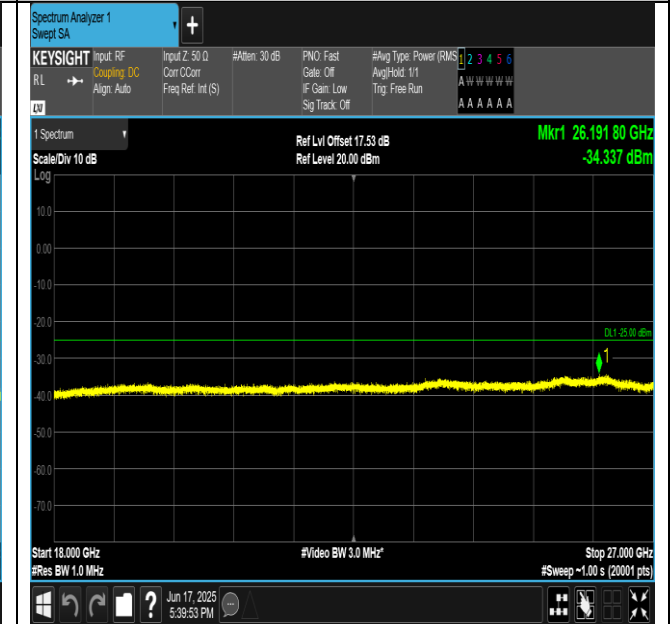

Band7-5MHz-QPSK-21100-1RB#0-18000~27000-PASS