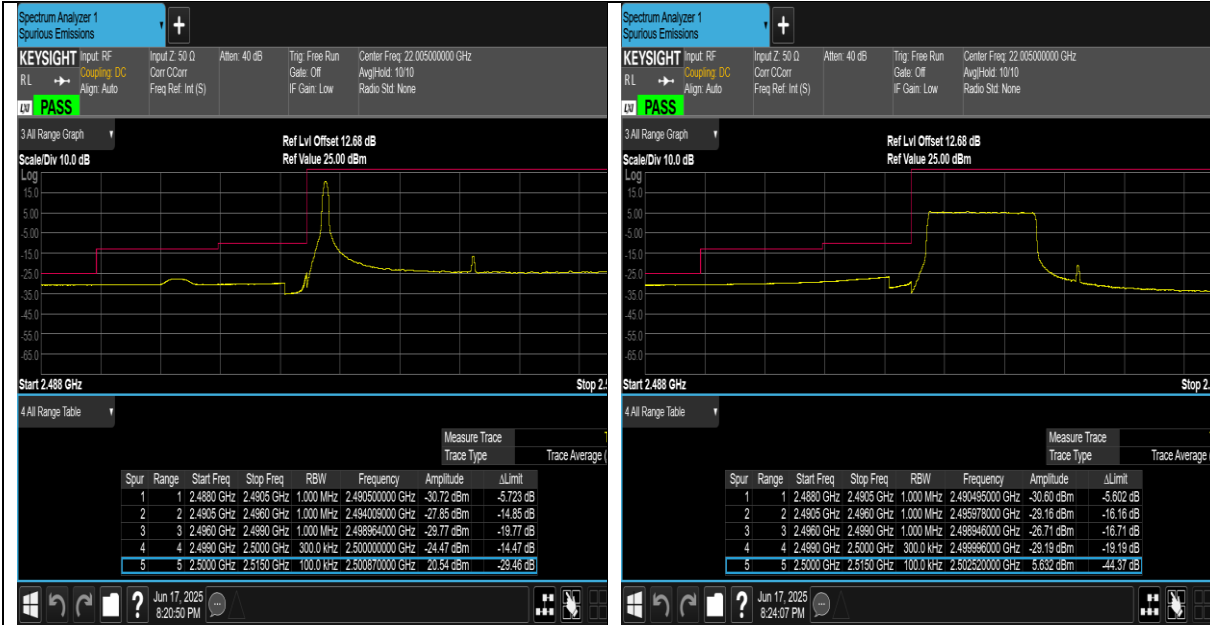

Band7-15MHz-16QAM-20825-27RB#0-PASS

BUREAU VERITAS Test Report No.: PSU-QSU2506090109RF03