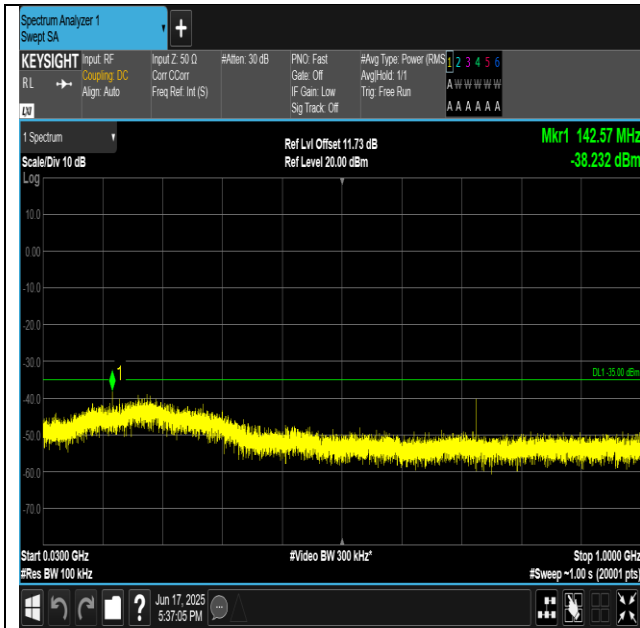

Test Graphs

Band7-5MHz-QPSK-20775-1RB#0-30~1000-PASS

Band7-5MHz-QPSK-20775-1RB#0-1000~3000-PASS

Band7-5MHz-QPSK-20775-1RB#0-3000~18000-PASS

Band7-5MHz-QPSK-20775-1RB#0-18000~27000-PASS

BUREAU VERITAS Test Report No.: PSU-QSU2506090109RF03