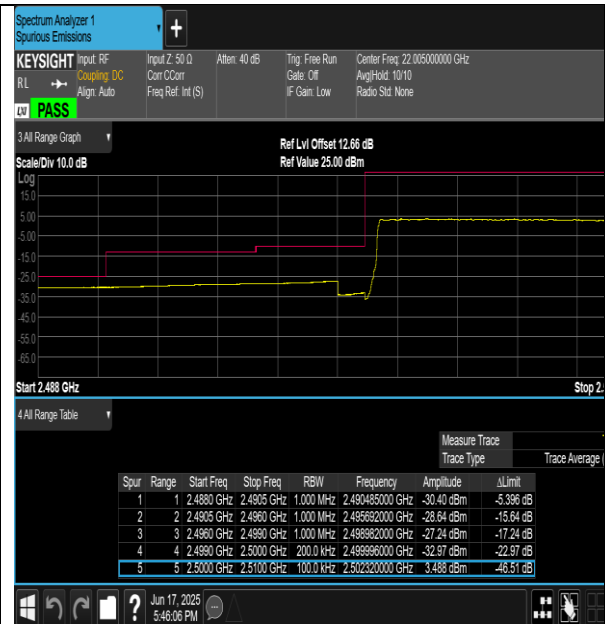

Band7-10MHz-QPSK-20800-50RB#0-PASS