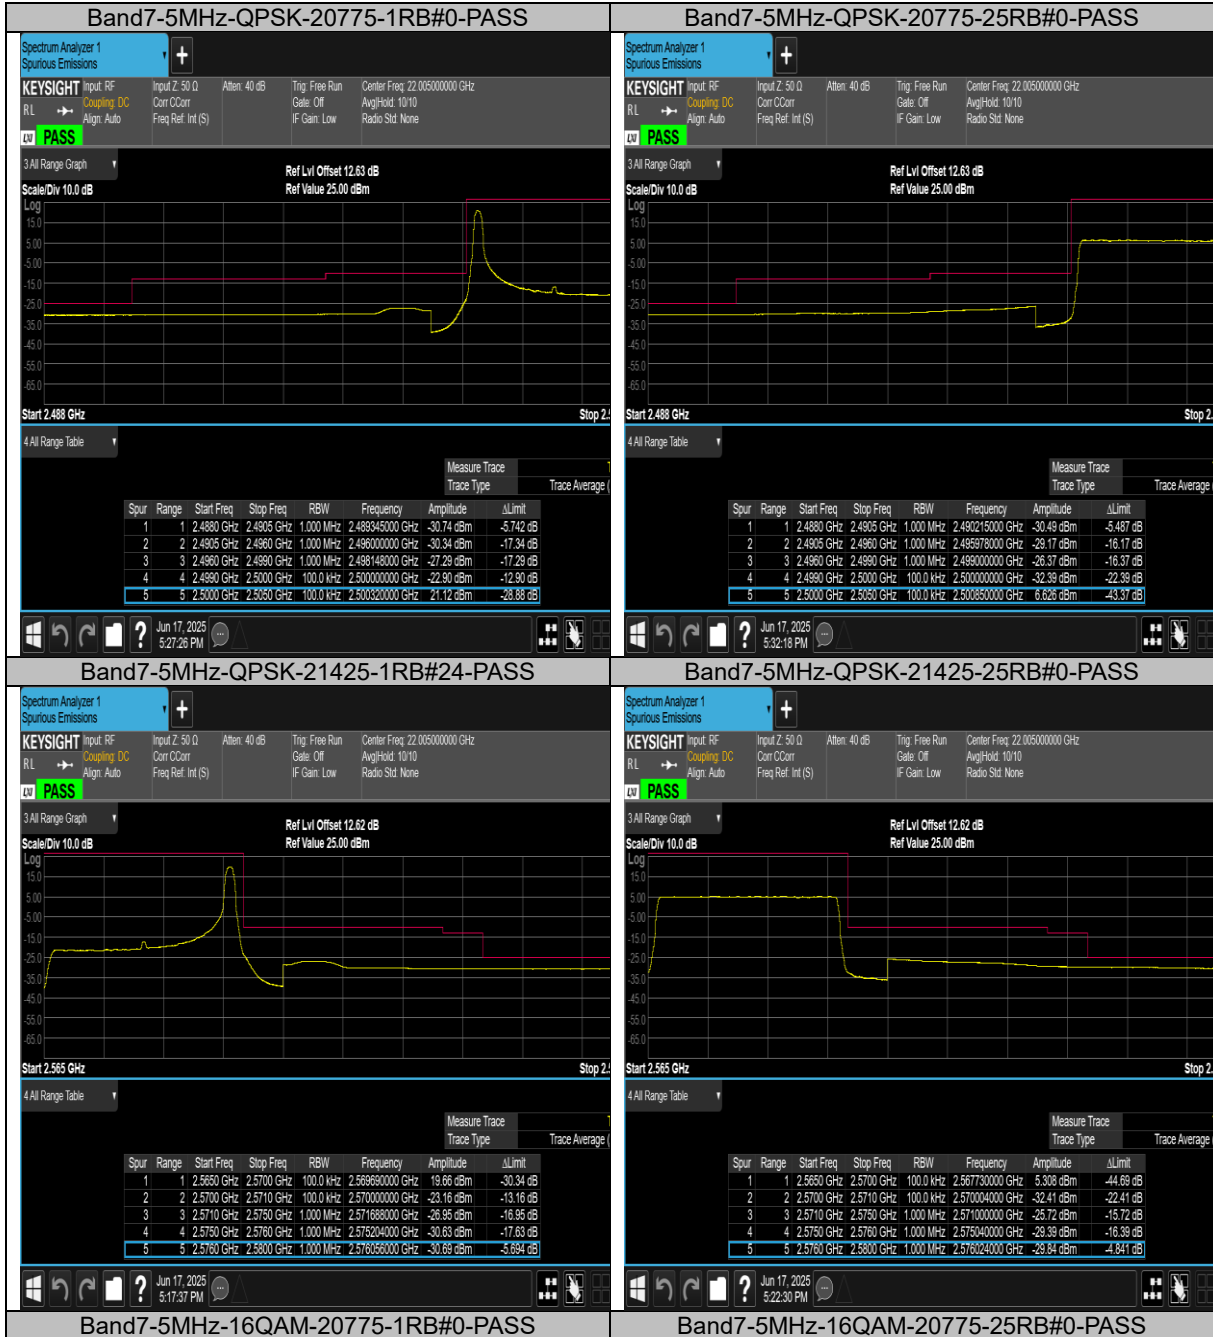

Band7-20MHz-QPSK-21100-100RB#0-PASS

Band7-20MHz-QPSK-21350-100RB#0-PASS

Band7-20MHz-16QAM-20850-27RB#0-PASS

BUREAU VERITAS Test Report No.: PSU-QSU2506090109RF03

Band Edge

Test Result

Band	Bandwidth	Modulation	Channel	RB Configuration	Result(dBm)	Verdict
Band7	5MHz	QPSK	20775	1RB#0	-30.74	PASS
Band7	5MHz	QPSK	20775	25RB#0	-30.49	PASS
Band7	5MHz	QPSK	21425	1RB#24	-30.69	PASS
Band7	5MHz	QPSK	21425	25RB#0	-29.84	PASS
Band7	5MHz	16QAM	20775	1RB#0	-30.73	PASS
Band7	5MHz	16QAM	20775	25RB#0	-30.53	PASS
Band7	5MHz	16QAM	21425	1RB#24	-30.69	PASS
Band7	5MHz	16QAM	21425	25RB#0	-29.90	PASS
Band7	10MHz	QPSK	20800	1RB#0	-30.71	PASS
Band7	10MHz	QPSK	20800	50RB#0	-30.40	PASS
Band7	10MHz	QPSK	21400	1RB#49	-30.72	PASS
Band7	10MHz	QPSK	21400	50RB#0	-30.15	PASS
Band7	10MHz	16QAM	20800	1RB#0	-30.80	PASS
Band7	10MHz	16QAM	20800	27RB#0	-30.60	PASS
Band7	10MHz	16QAM	21400	1RB#49	-30.84	PASS
Band7	10MHz	16QAM	21400	27RB#23	-30.60	PASS
Band7	15MHz	QPSK	20825	1RB#0	-30.52	PASS
Band7	15MHz	QPSK	20825	75RB#0	-29.60	PASS
Band7	15MHz	QPSK	21375	1RB#74	-30.79	PASS
Band7	15MHz	QPSK	21375	75RB#0	-30.21	PASS
Band7	15MHz	16QAM	20825	1RB#0	-30.72	PASS
Band7	15MHz	16QAM	20825	27RB#0	-30.60	PASS
Band7	15MHz	16QAM	21375	1RB#74	-30.98	PASS
Band7	15MHz	16QAM	21375	27RB#48	-30.85	PASS
Band7	20MHz	QPSK	20850	1RB#0	-30.49	PASS
Band7	20MHz	QPSK	20850	100RB#0	-29.06	PASS
Band7	20MHz	QPSK	21350	1RB#99	-30.81	PASS
Band7	20MHz	QPSK	21350	100RB#0	-30.43	PASS
Band7	20MHz	16QAM	20850	1RB#0	-30.75	PASS
Band7	20MHz	16QAM	20850	27RB#0	-30.67	PASS
Band7	20MHz	16QAM	21350	1RB#99	-31.00	PASS
Band7	20MHz	16QAM	21350	27RB#73	-30.89	PASS

Test Graphs

BUREAU VERITAS Test Report No.: PSU-QSU2506090109RF03

Band7-5MHz-16QAM-21425-1RB#24-PASS

Band7-5MHz-16QAM-21425-25RB#0-PASS

Band7-10MHz-QPSK-20800-1RB#0-PASS

Band7-10MHz-QPSK-20800-50RB#0-PASS

BUREAU VERITAS Test Report No.: PSU-QSU2506090109RF03