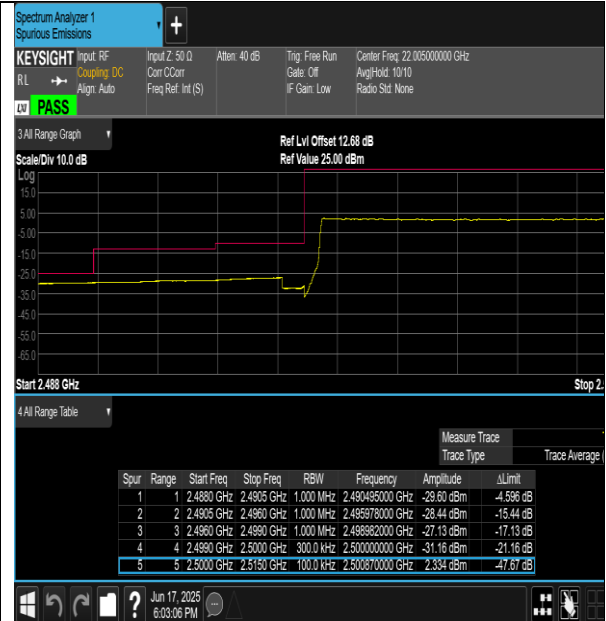

Band7-10MHz-16QAM-21400-27RB#23-PASS

Band7-15MHz-QPSK-20825-1RB#0-PASS

Band7-15MHz-QPSK-20825-75RB#0-PASS

BUREAU VERITAS Test Report No.: PSU-QSU2506090109RF03

Band7-15MHz-QPSK-21375-1RB#74-PASS

Band7-15MHz-QPSK-21375-75RB#0-PASS