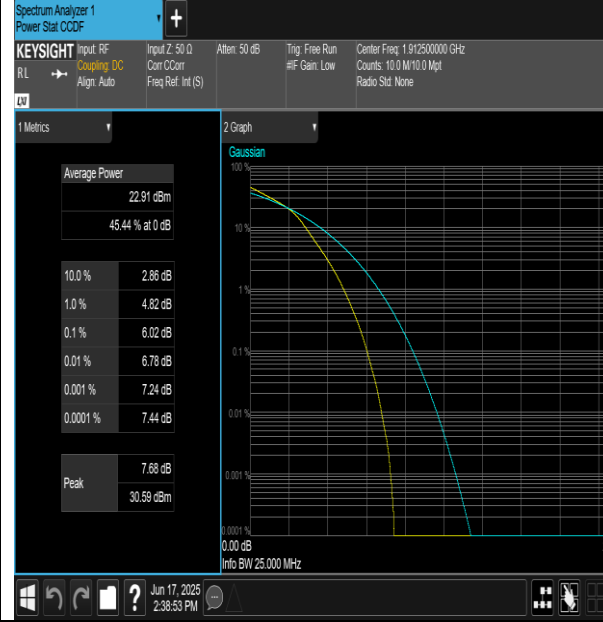

Band25-10MHz-QPSK-26090-50RB#0-PASS