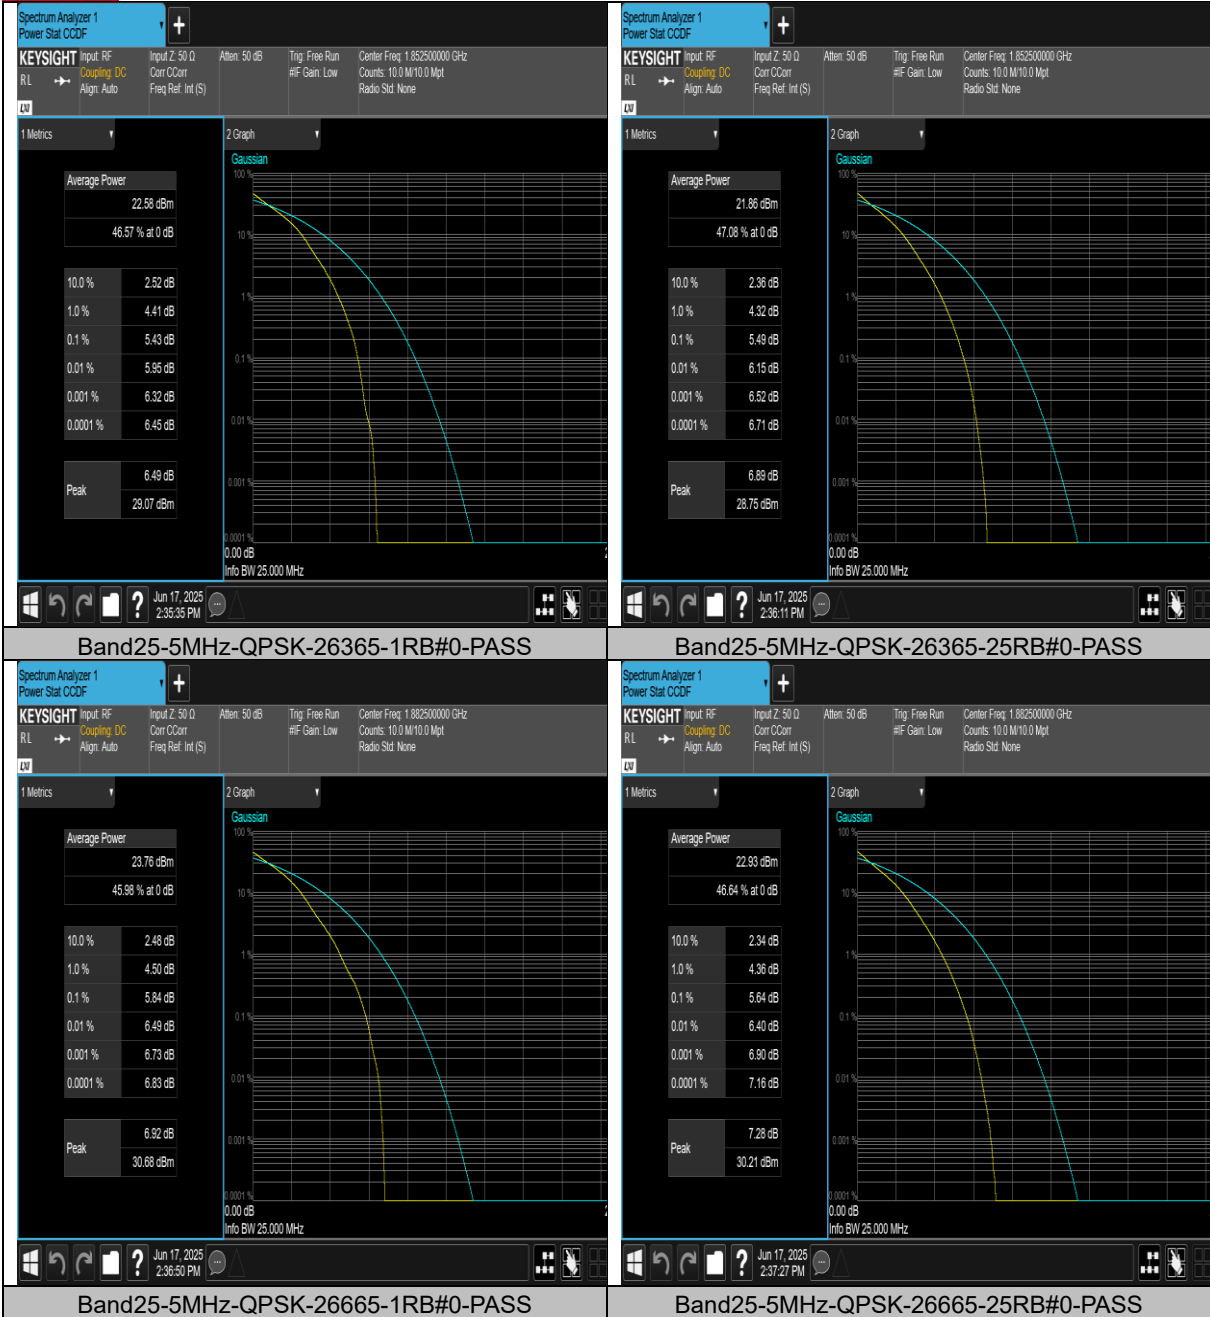

Band25-5MHz-QPSK-26065-25RB#0-PASS

BUREAU VERITAS Test Report No.: PSU-QSU2506090109RF02

Huarui 7layers High Technology (Suzhou) Co., Ltd.

Tower N, Innovation Center, 88 Zuyi Road, High-tech District, Suzhou City, Anhui Province, China

Tel: +86 (0557) 368 1008