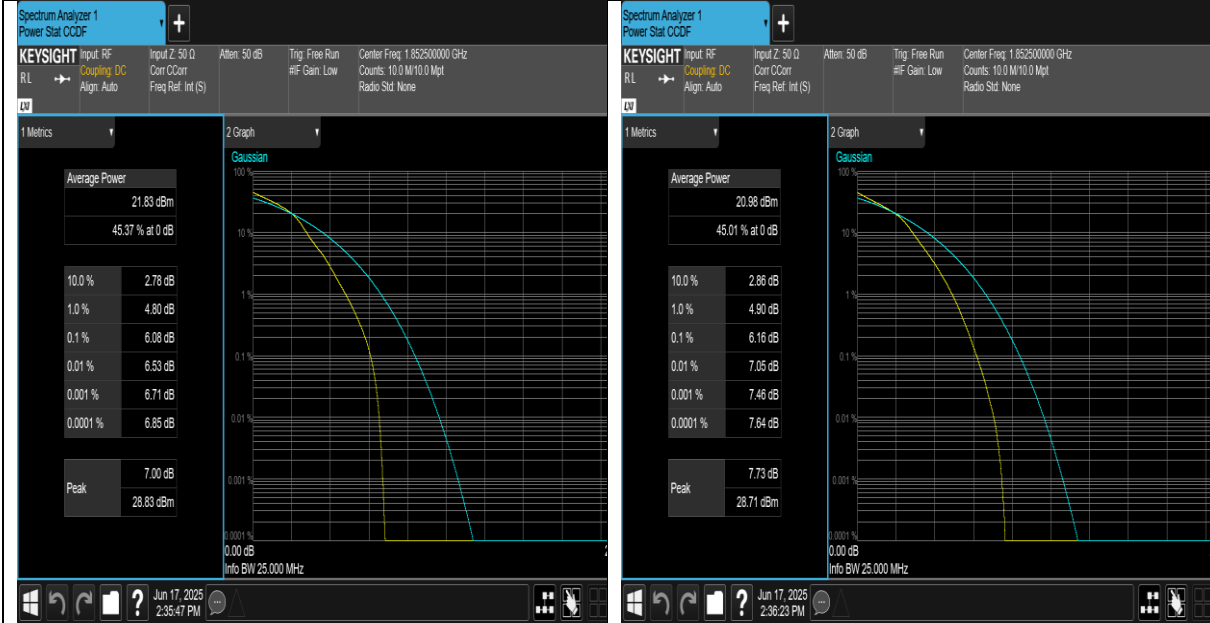

BUREAU VERITAS Test Report No.: PSU-QSU2506090109RF02

Band25-5MHz-16QAM-26065-1RB#0-PASS

Band25-5MHz-16QAM-26065-25RB#0-PASS

Band25-5MHz-16QAM-26365-1RB#0-PASS

Band25-5MHz-16QAM-26365-25RB#0-PASS

BUREAU VERITAS Test Report No.: PSU-QSU2506090109RF02