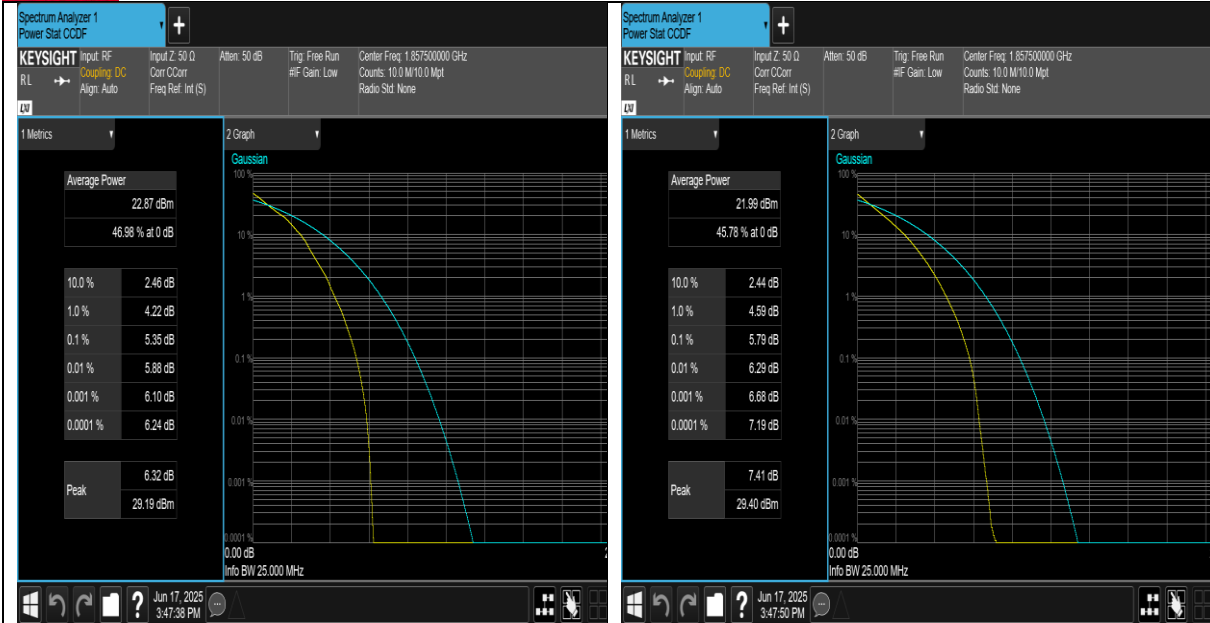

BUREAU VERITAS Test Report No.: PSU-QSU2506090109RF02