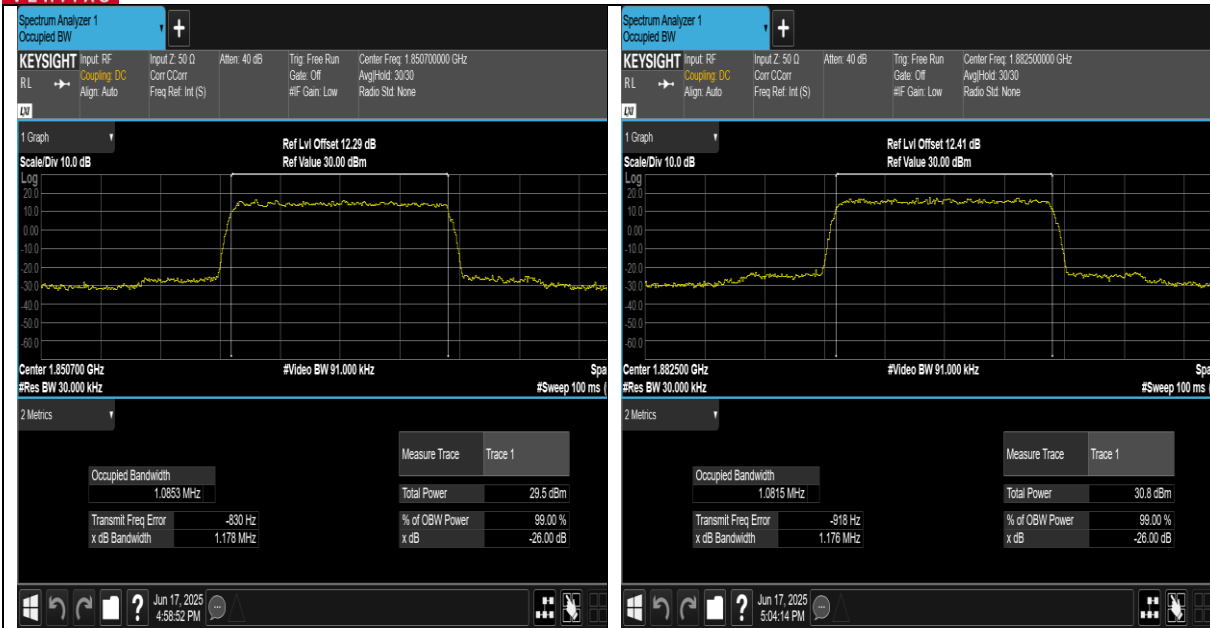

BUREAU VERITAS

Test Report No.: PSU-QSU2506090109RF02

Band25-1.4MHz-QPSK-26683-6RB#0-PASS

Band25-1.4MHz-16QAM-26047-6RB#0-PASS