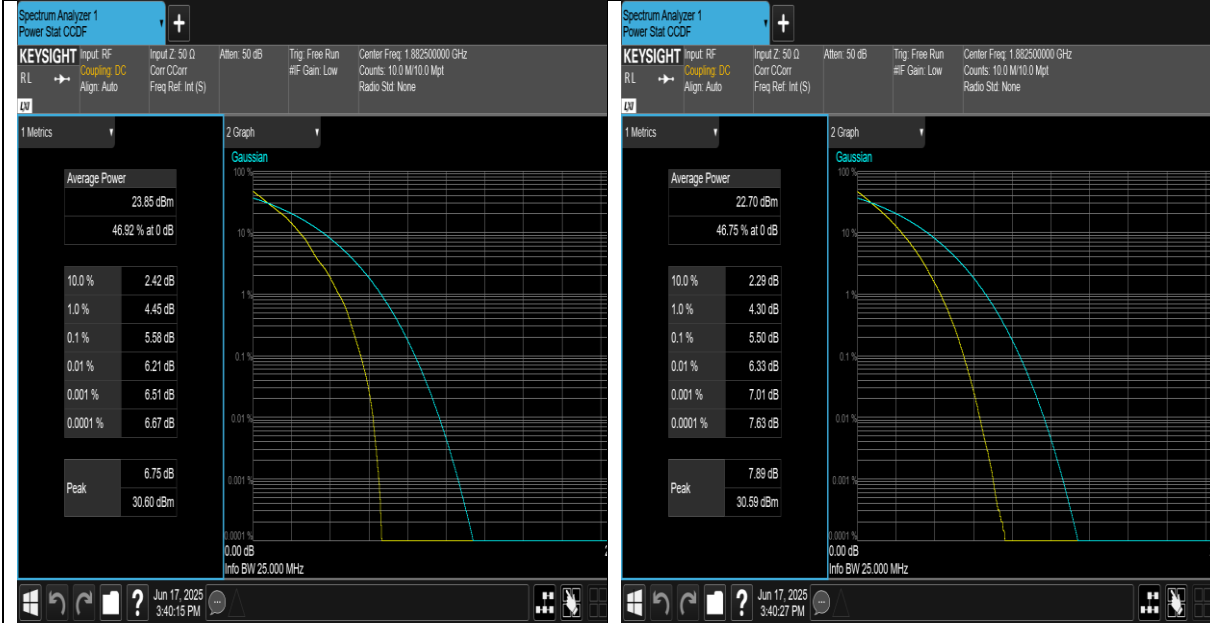

Band25-20MHz-QPSK-26365-1RB#0-PASS

Band25-20MHz-QPSK-26365-100RB#0-PASS