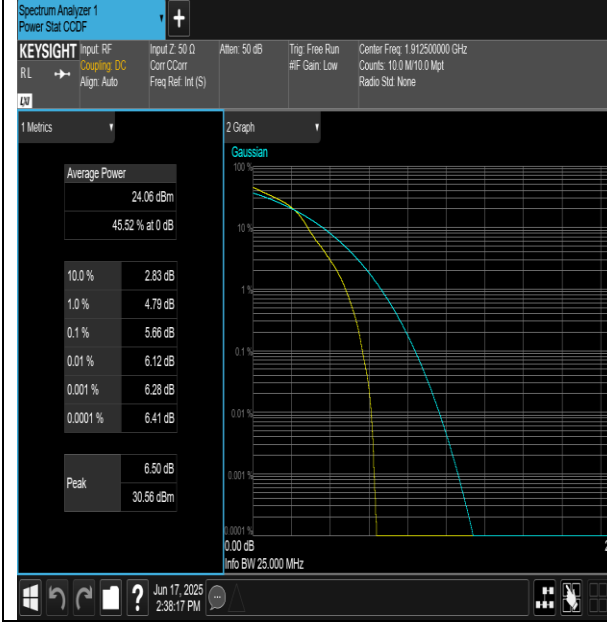

Band25-10MHz-QPSK-26090-1RB#0-PASS