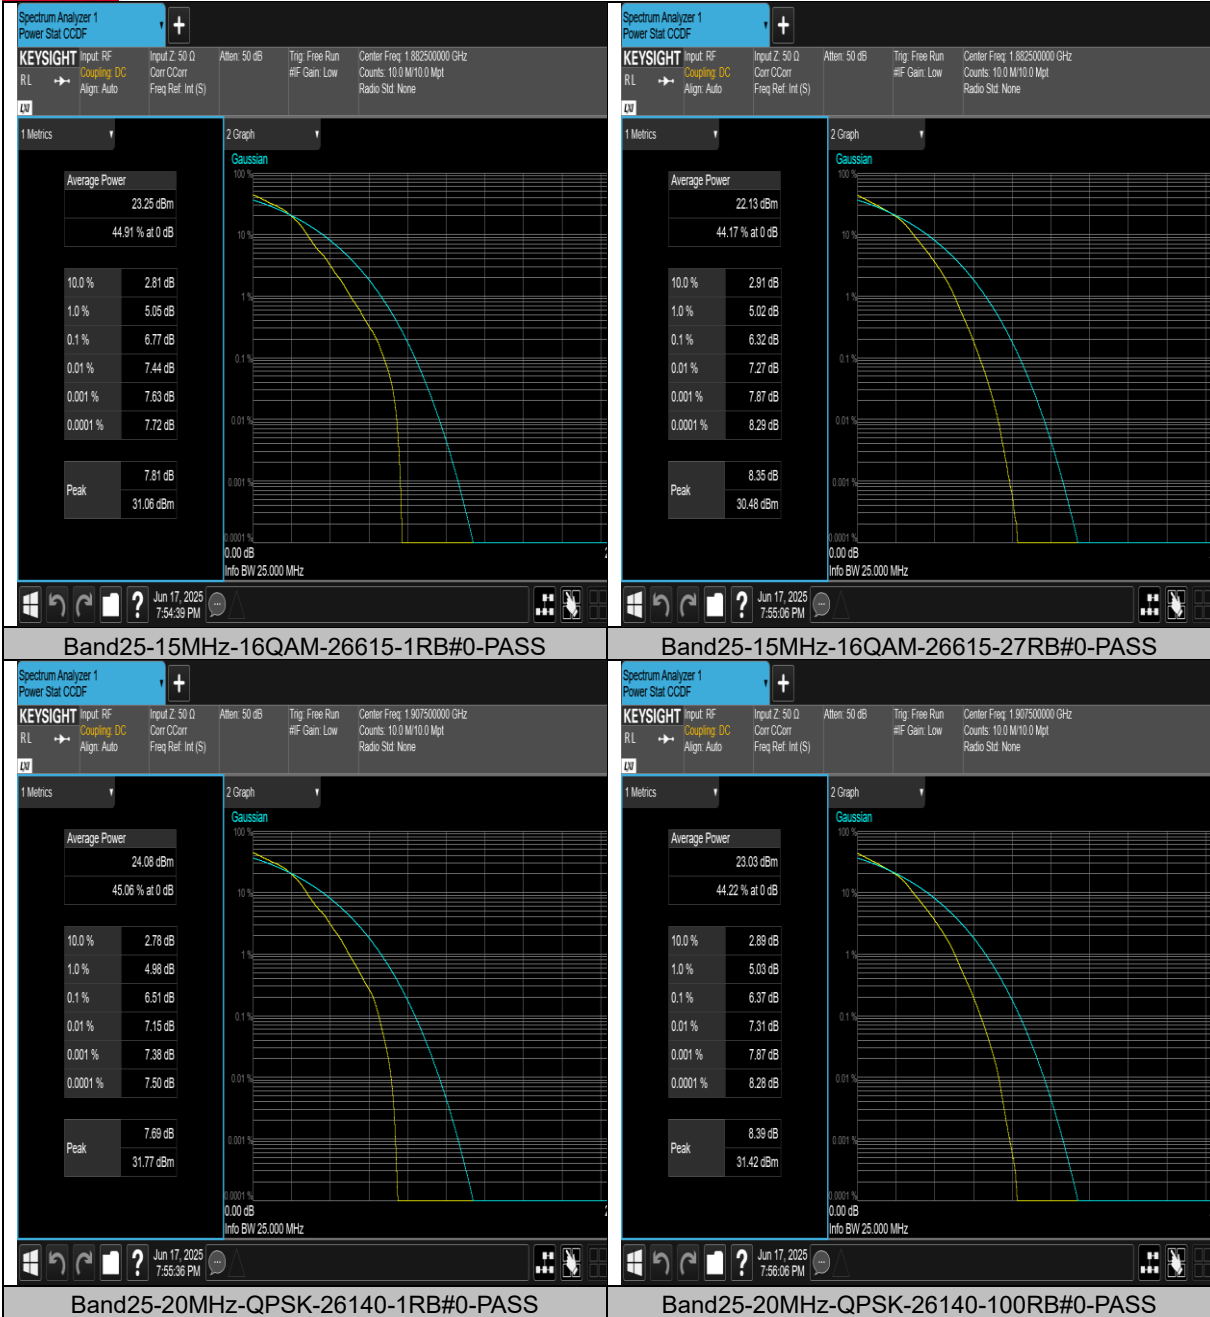

BUREAU VERITAS Test Report No.: PSU-QSU2506090109RF02