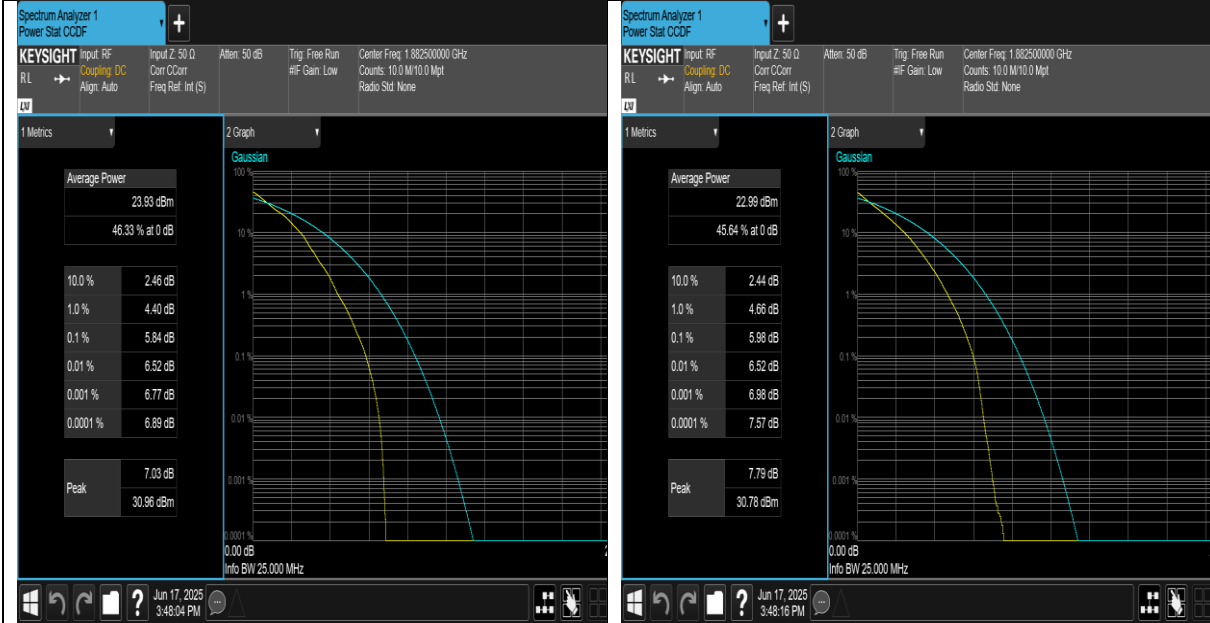

Band25-15MHz-QPSK-26365-1RB#0-PASS

Band25-15MHz-QPSK-26365-75RB#0-PASS