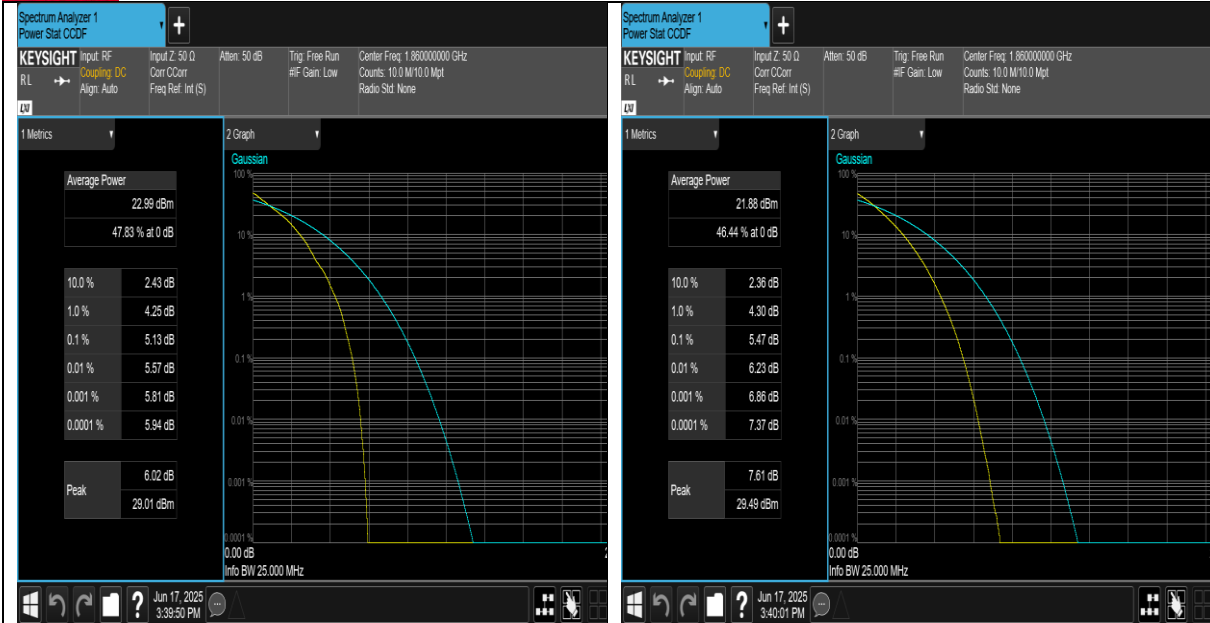

Tower N, Innovation Center, 88 Zuyi Road, High-tech District, Suzhou City, Anhui Province, China

Tel: +86 (0557) 368 1008

BUREAU VERITAS Test Report No.: PSU-QSU2506090109RF02

BUREAU VERITAS Test Report No.: PSU-QSU2506090109RF02