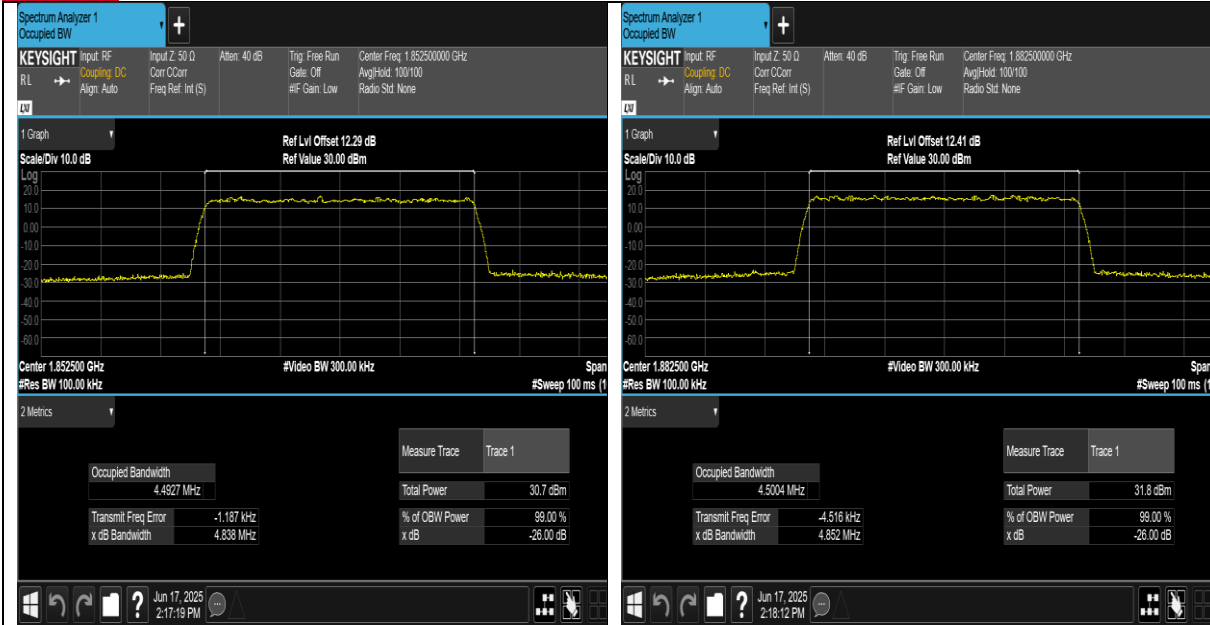

BUREAU VERITAS Test Report No.: PSU-QSU2506090109RF02