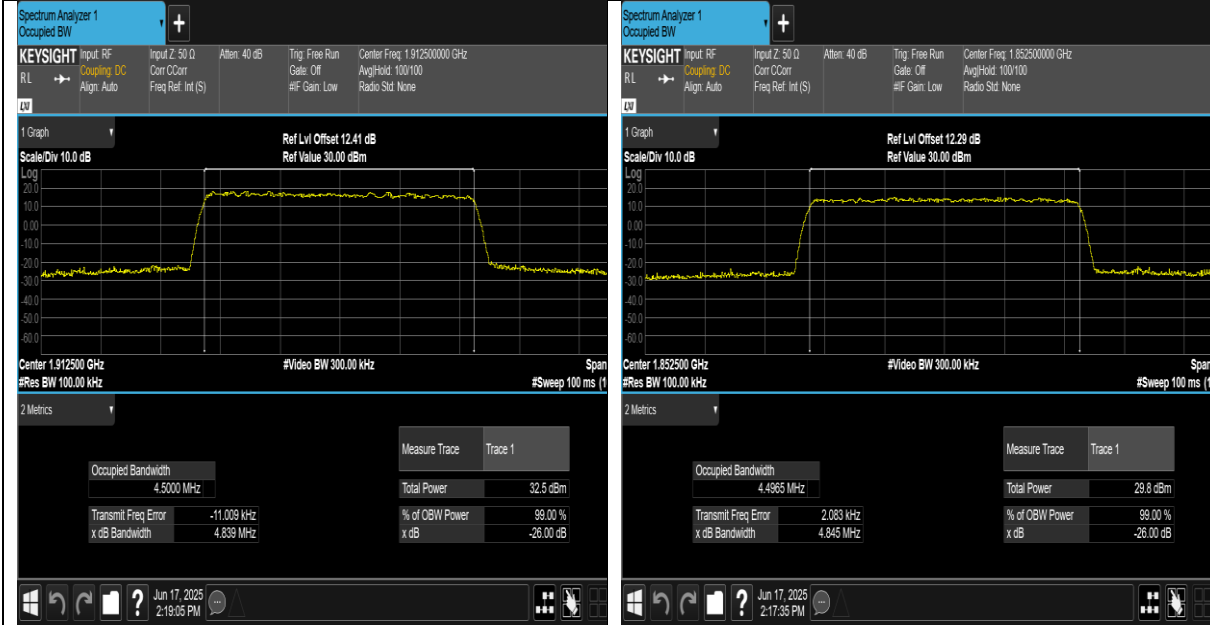

Band25-5MHz-QPSK-26665-25RB#0-PASS

Band25-5MHz-16QAM-26065-25RB#0-PASS

Band25-5MHz-16QAM-26365-25RB#0-PASS

Band25-5MHz-16QAM-26665-25RB#0-PASS