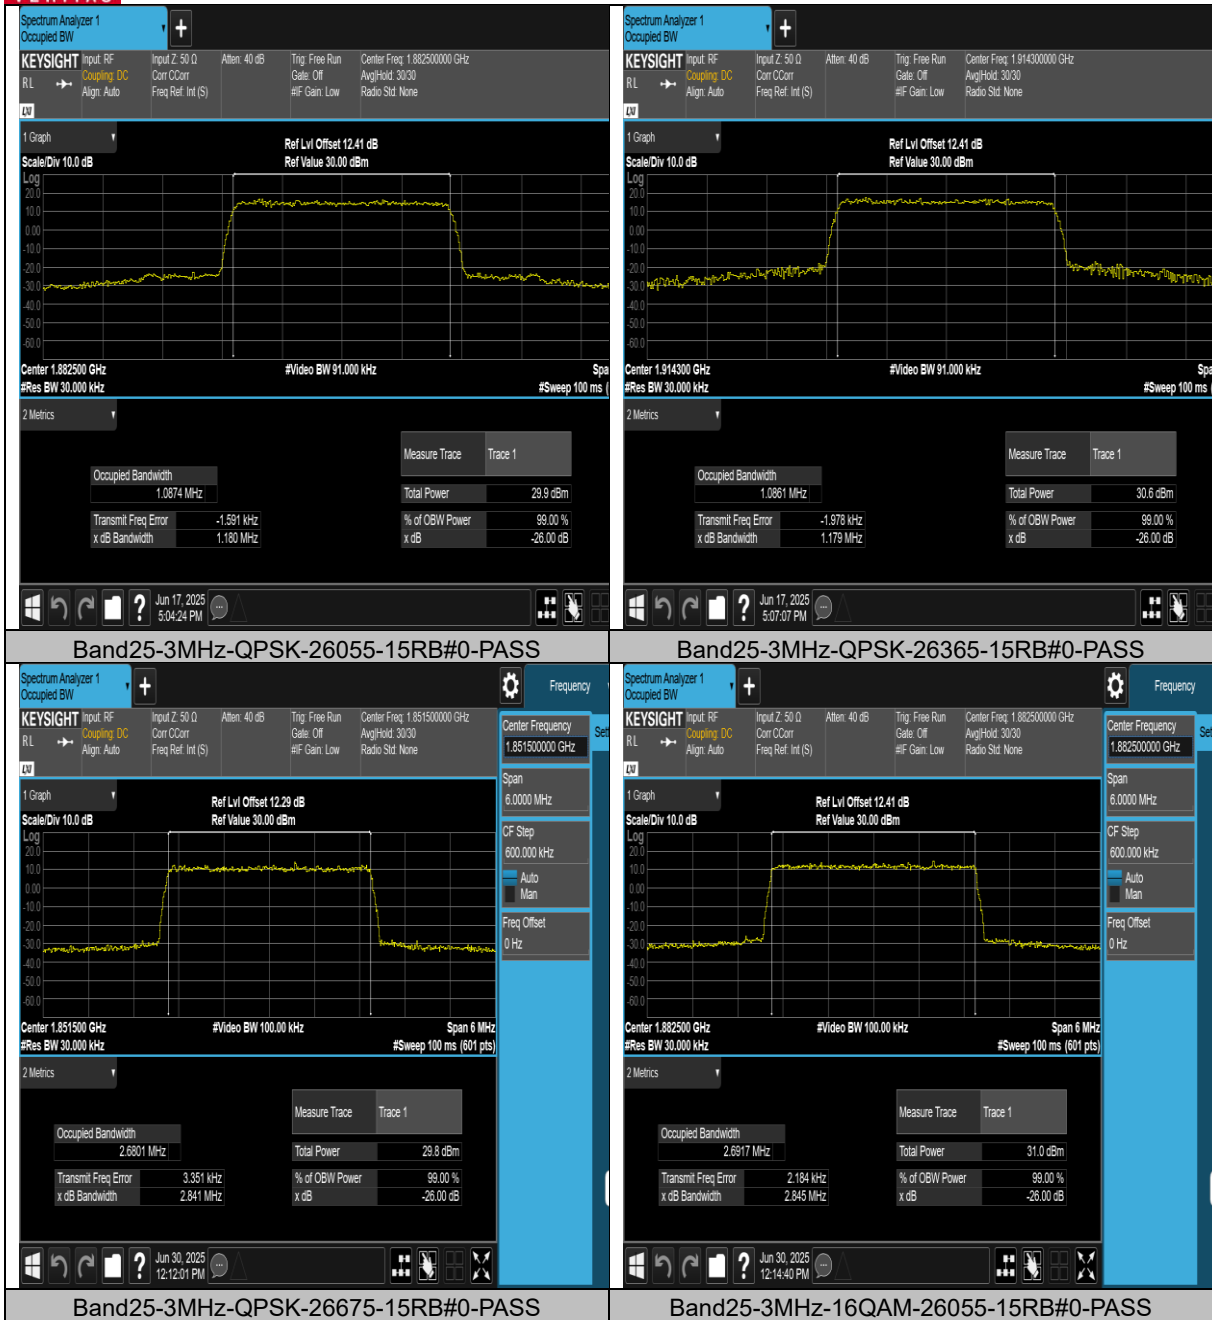

BUREAU VERITAS Test Report No.: PSU-QSU2506090109RF02

Huarui 7layers High Technology (Suzhou) Co., Ltd.

Tower N, Innovation Center, 88 Zuyi Road, High-tech District, Suzhou City, Anhui Province, China

Tel: +86 (0557) 368 1008