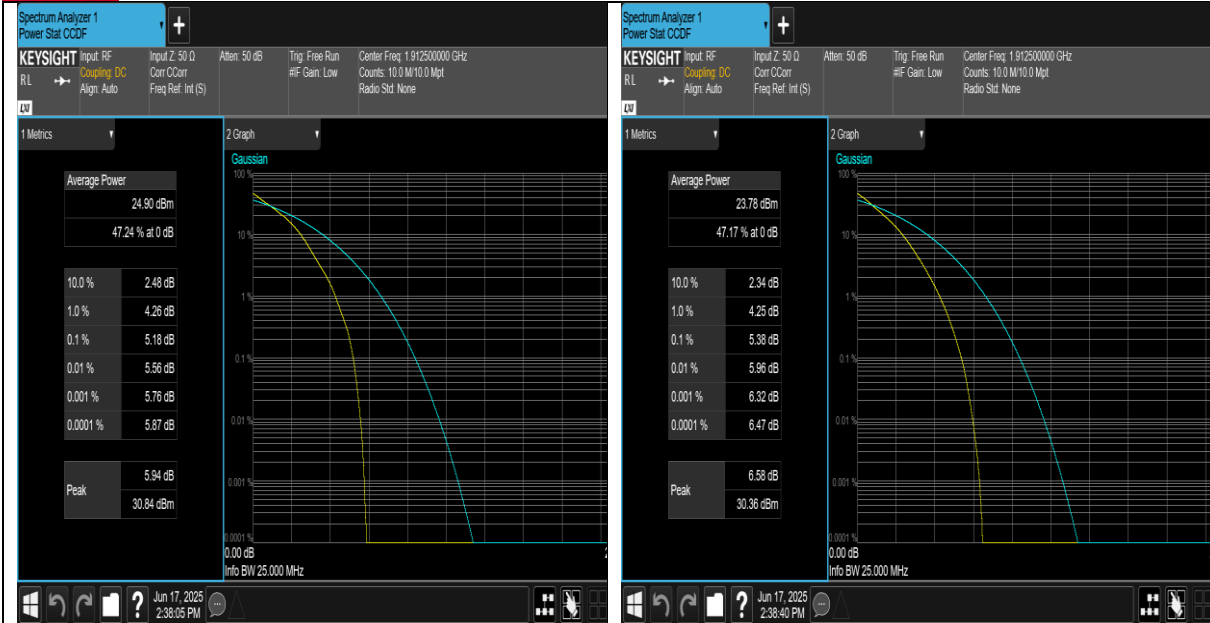

BUREAU VERITAS Test Report No.: PSU-QSU2506090109RF02

Band25-5MHz-16QAM-26065-1RB#0-PASS

Band25-5MHz-16QAM-26065-25RB#0-PASS