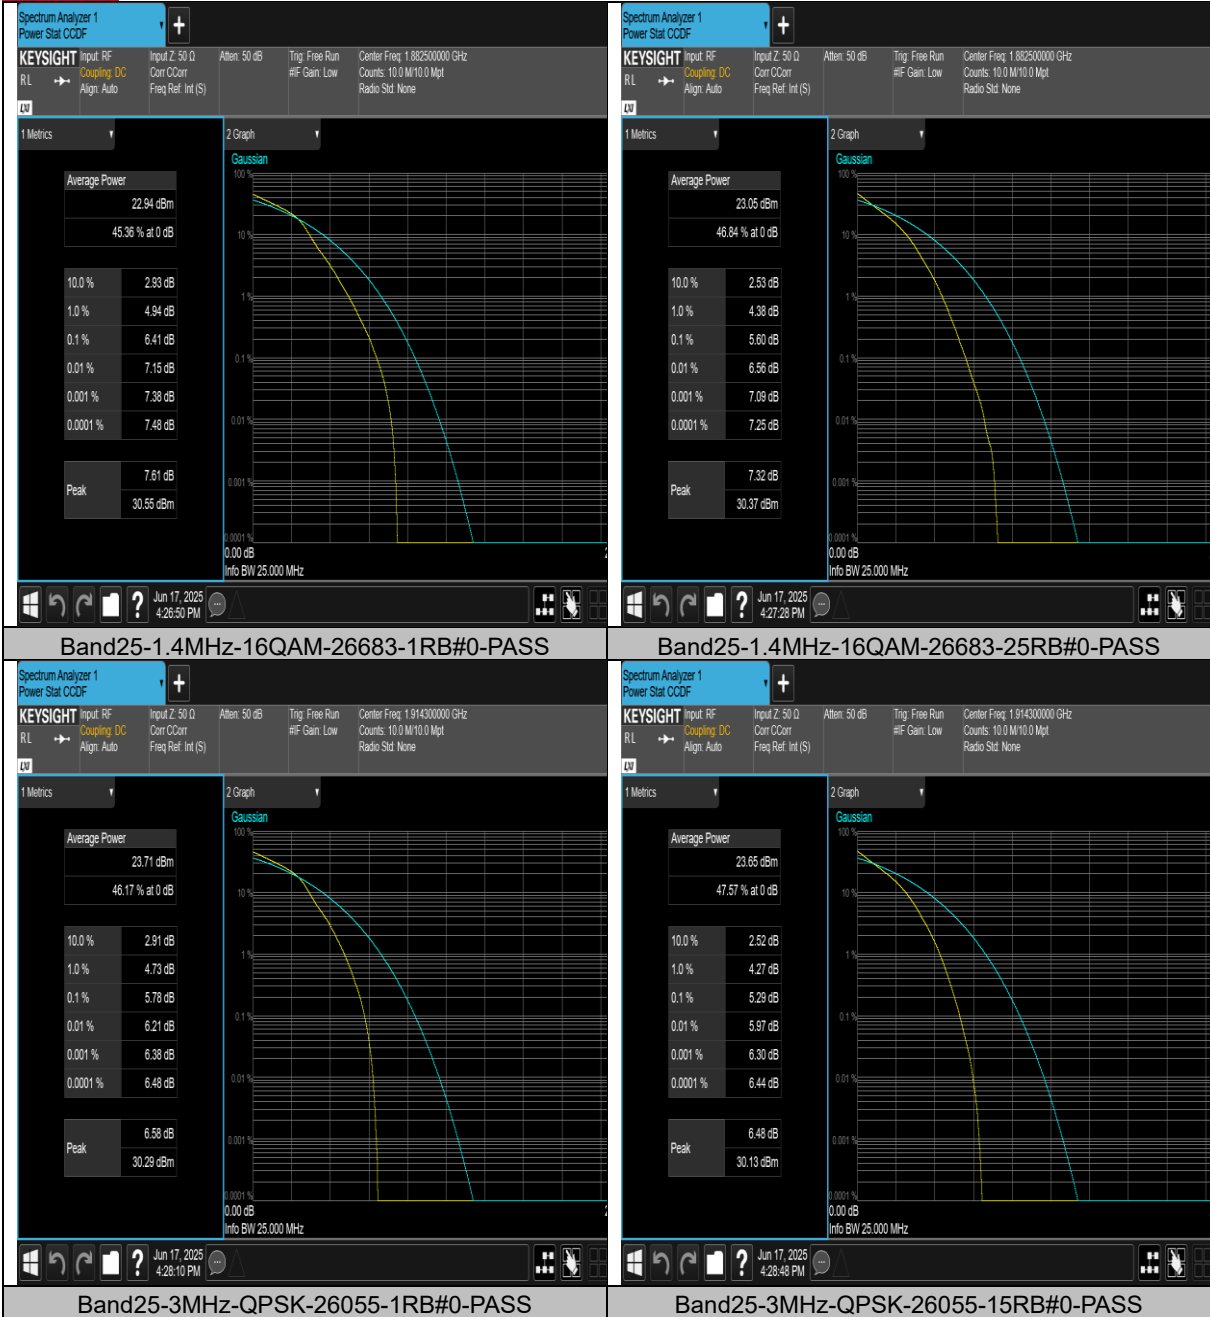

BUREAU VERITAS Test Report No.: PSU-QSU2506090109RF02

Huarui 7layers High Technology (Suzhou) Co., Ltd.

Tower N, Innovation Center, 88 Zuyi Road, High-tech District, Suzhou City, Anhui Province, China

Tel: +86 (0557) 368 1008