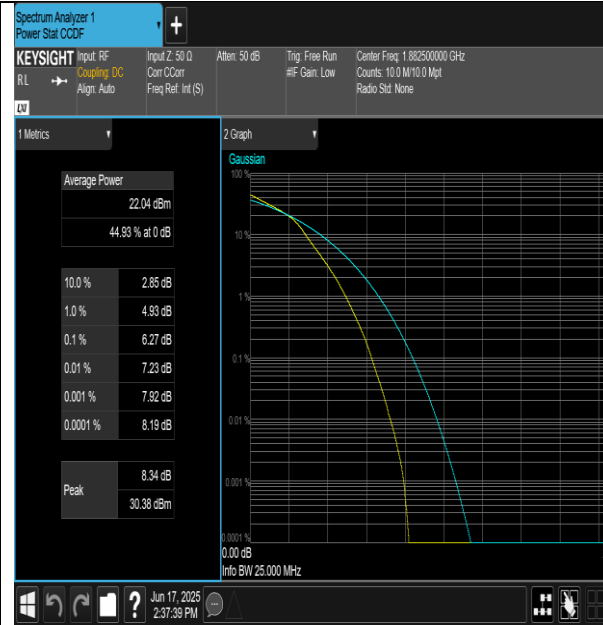

BUREAU VERITAS Test Report No.: PSU-QSU2506090109RF02

Band25-5MHz-16QAM-26065-1RB#0-PASS

Band25-5MHz-16QAM-26065-25RB#0-PASS

Band25-5MHz-16QAM-26365-1RB#0-PASS

Band25-5MHz-16QAM-26365-25RB#0-PASS

BUREAU VERITAS Test Report No.: PSU-QSU2506090109RF02