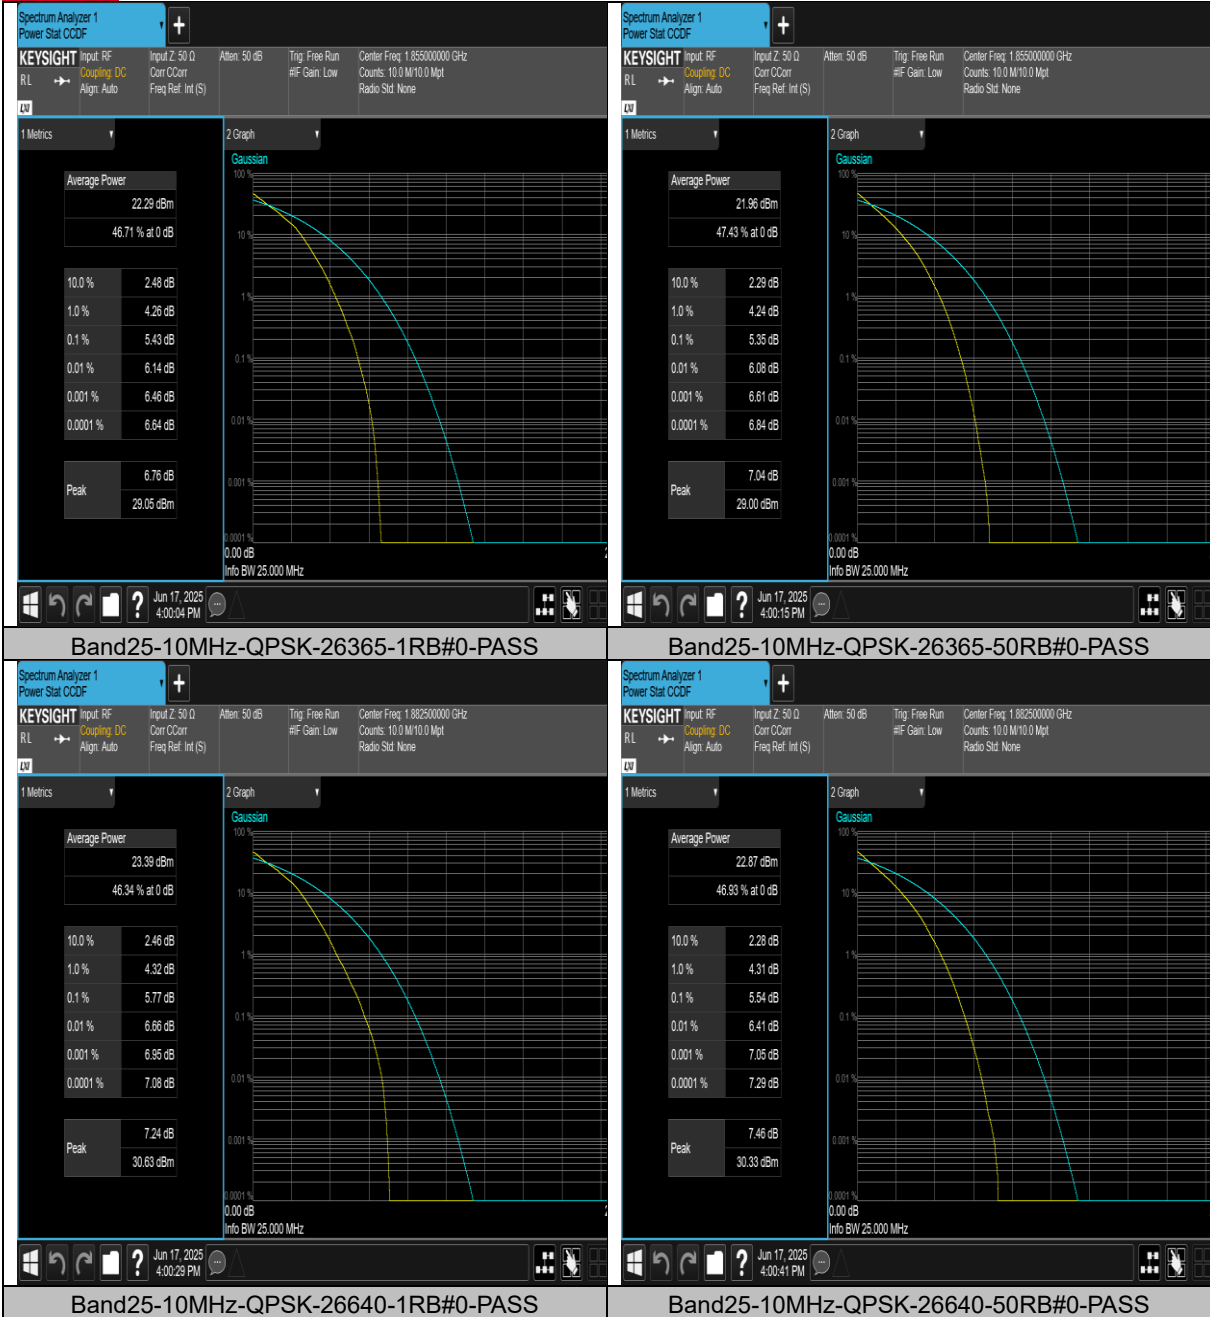

Band25-5MHz-16QAM-26665-1RB#0-PASS

Band25-5MHz-16QAM-26665-25RB#0-PASS

Band25-10MHz-QPSK-26090-1RB#0-PASS

Band25-10MHz-QPSK-26090-50RB#0-PASS

BUREAU VERITAS Test Report No.: PSU-QSU2506090109RF02

BUREAU VERITAS Test Report No.: PSU-QSU2506090109RF02