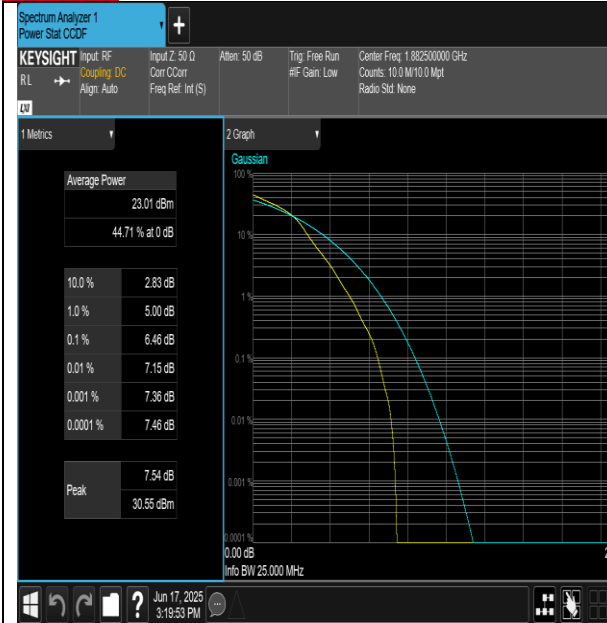

BUREAU VERITAS Test Report No.: PSU-QSU2506090109RF02