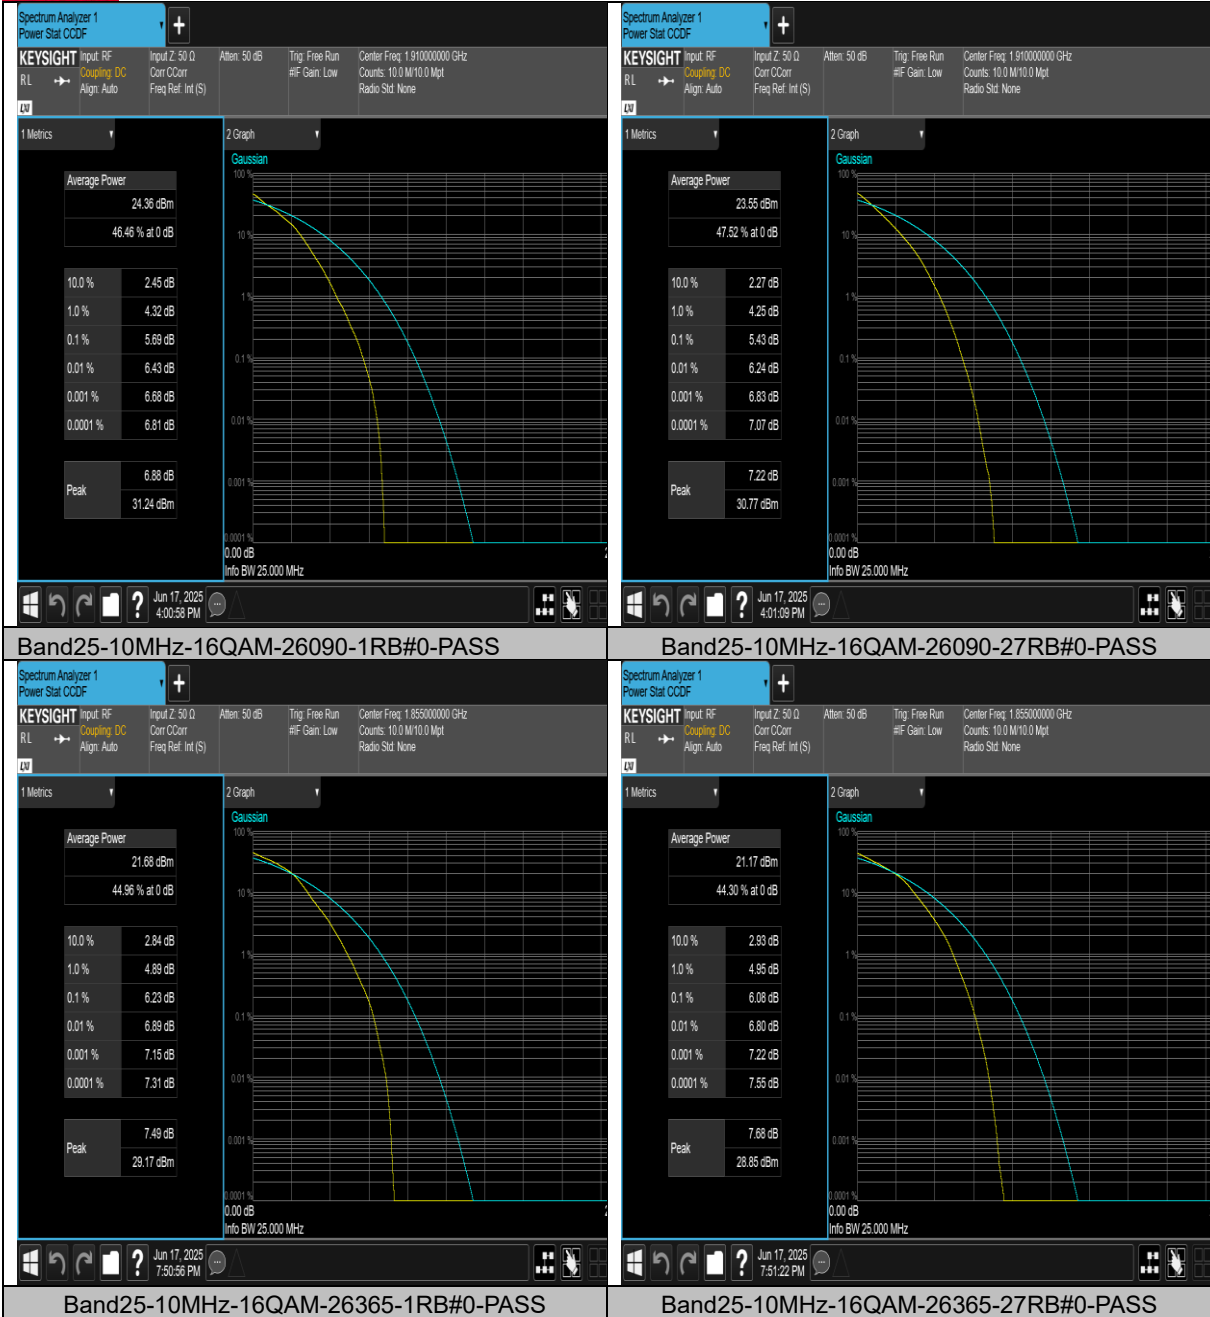

Band25-5MHz-16QAM-26665-1RB#0-PASS

Band25-5MHz-16QAM-26665-25RB#0-PASS

Band25-10MHz-QPSK-26090-1RB#0-PASS

Band25-10MHz-QPSK-26090-50RB#0-PASS

BUREAU VERITAS Test Report No.: PSU-QSU2506090109RF02

BUREAU VERITAS Test Report No.: PSU-QSU2506090109RF02