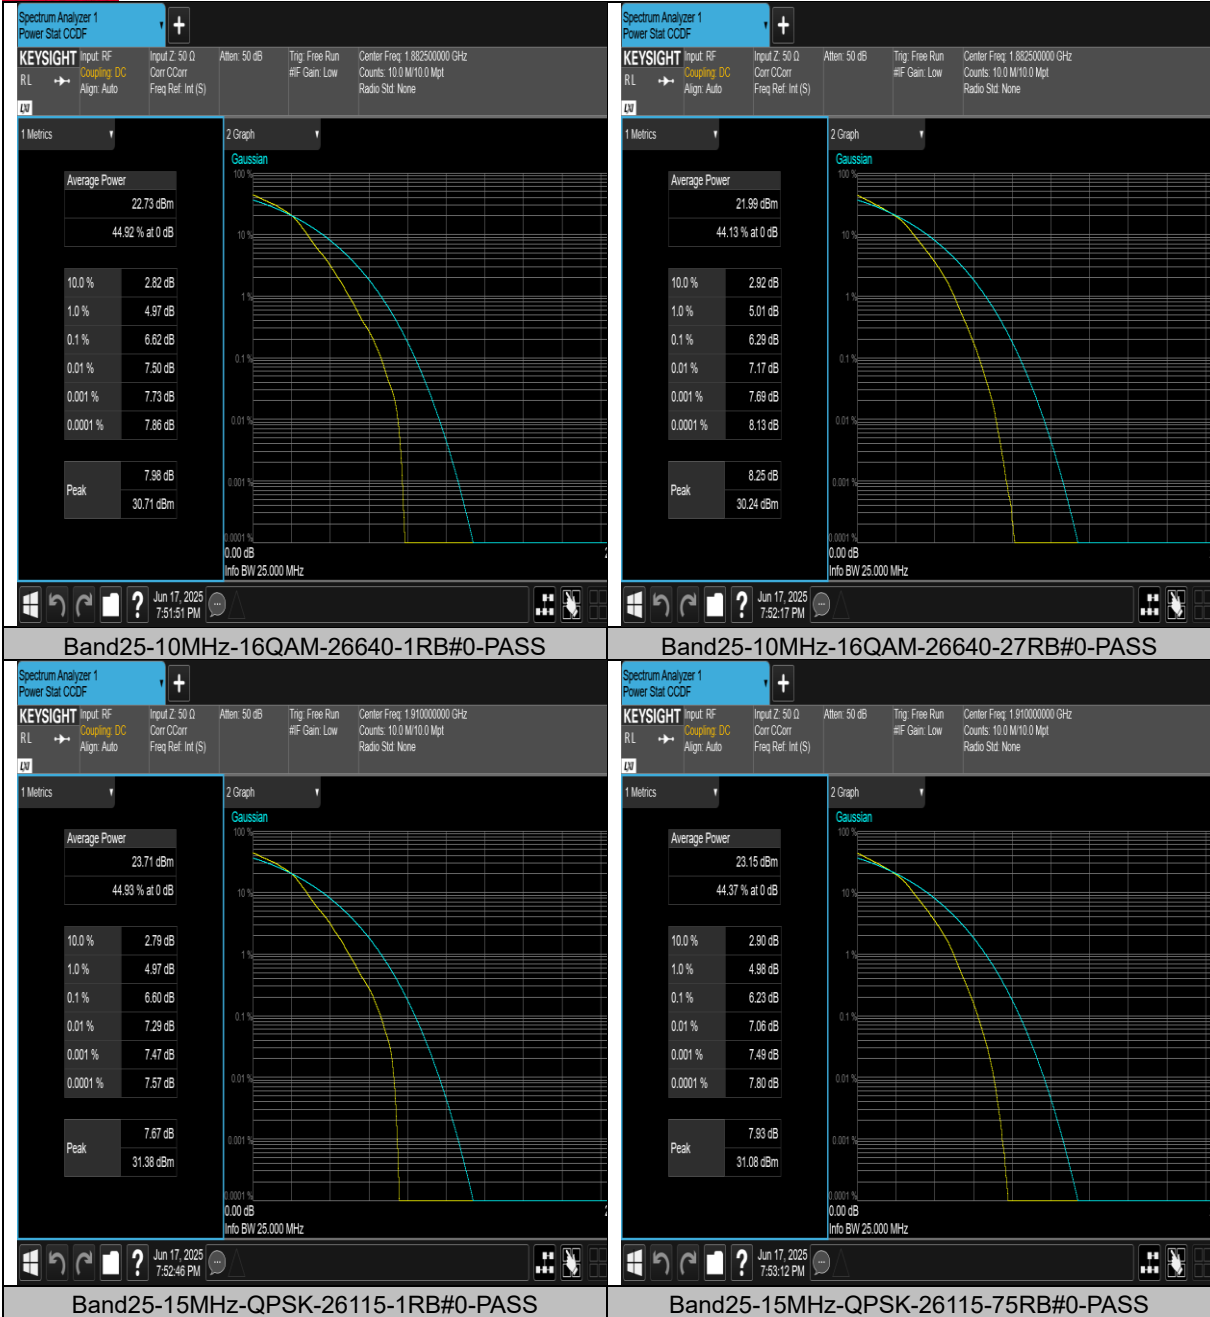

BUREAU VERITAS Test Report No.: PSU-QSU2506090109RF02

Huarui 7layers High Technology (Suzhou) Co., Ltd.

Tower N, Innovation Center, 88 Zuyi Road, High-tech District, Suzhou City, Anhui Province, China

Tel: +86 (0557) 368 1008