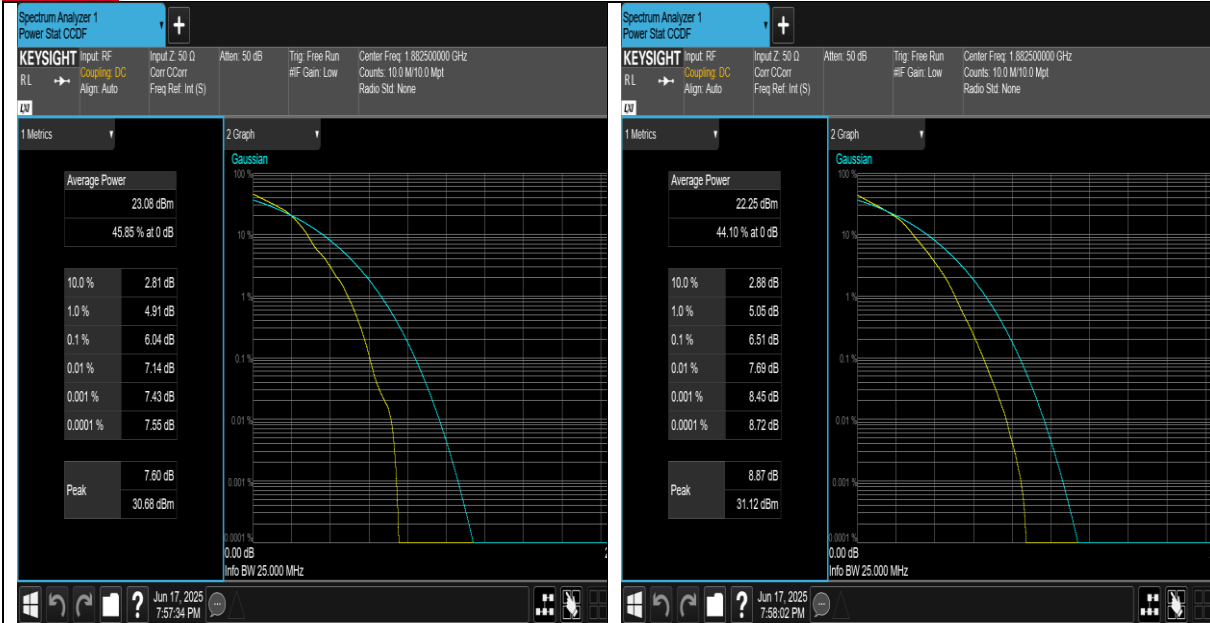

Band25-20MHz-16QAM-26365-27RB#0-PASS

BUREAU VERITAS Test Report No.: PSU-QSU2506090109RF02