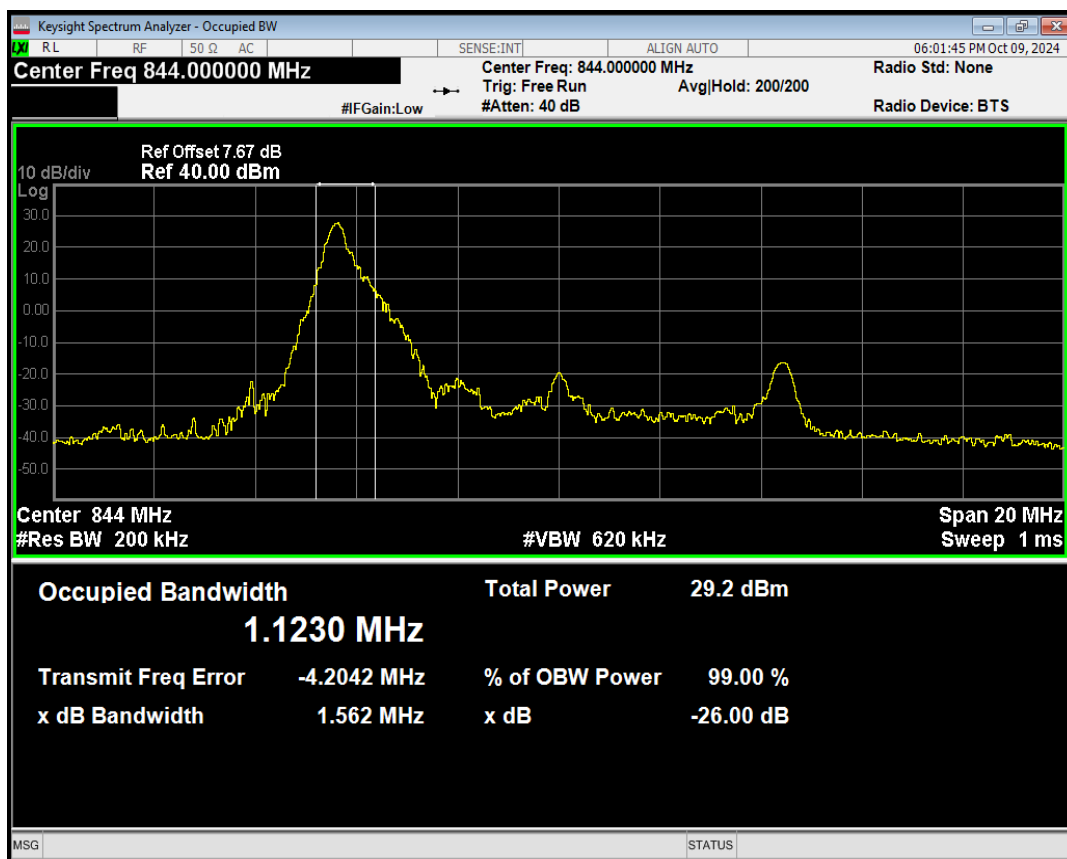

Band5 QPSK BW=10MHz Channel=20600 RB Size=1 Position=#0