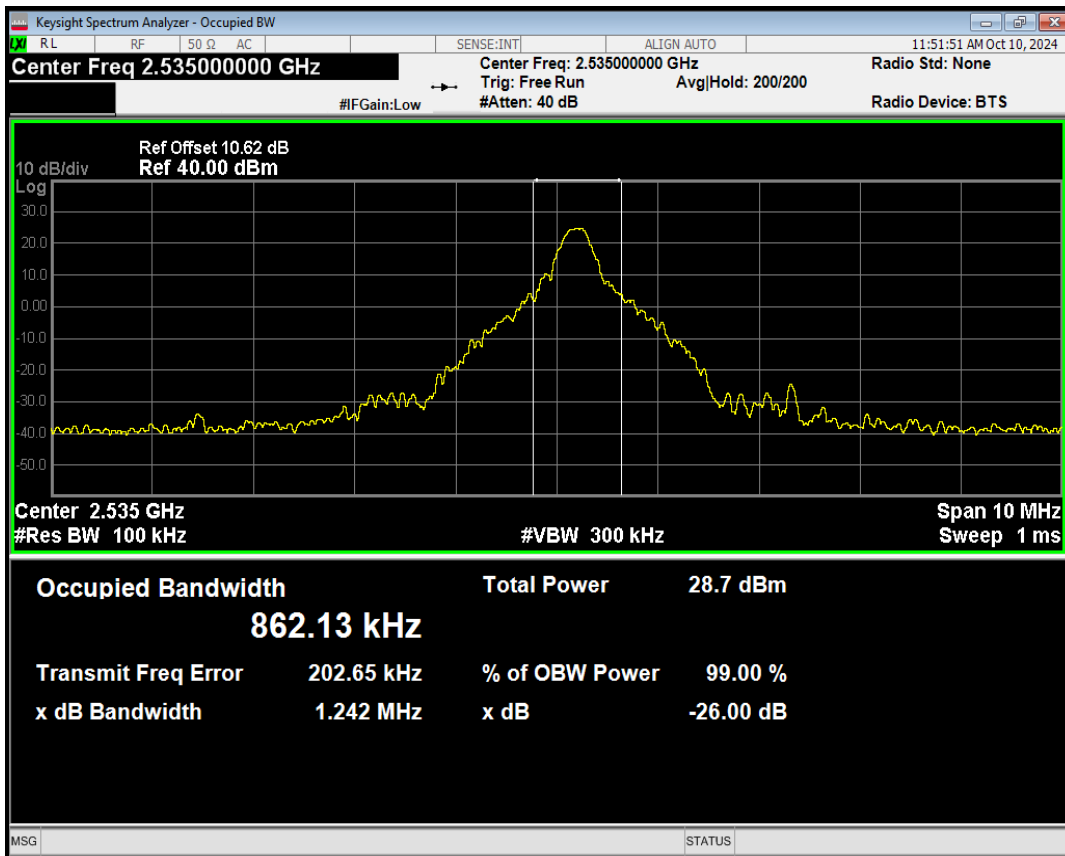

Band7 QPSK BW=5MHz Channel=21100 RB Size=1 Position=#Mid