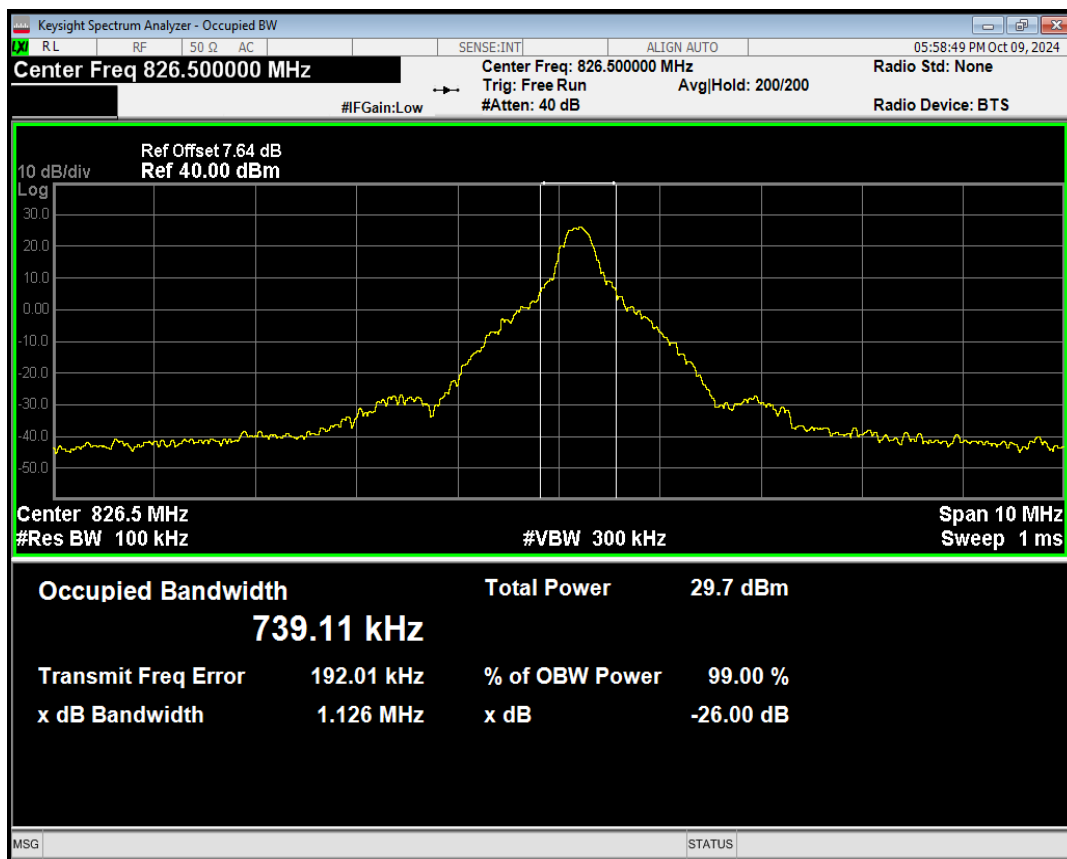

Band5 QPSK BW=5MHz Channel=20425 RB Size=1 Position=#Mid