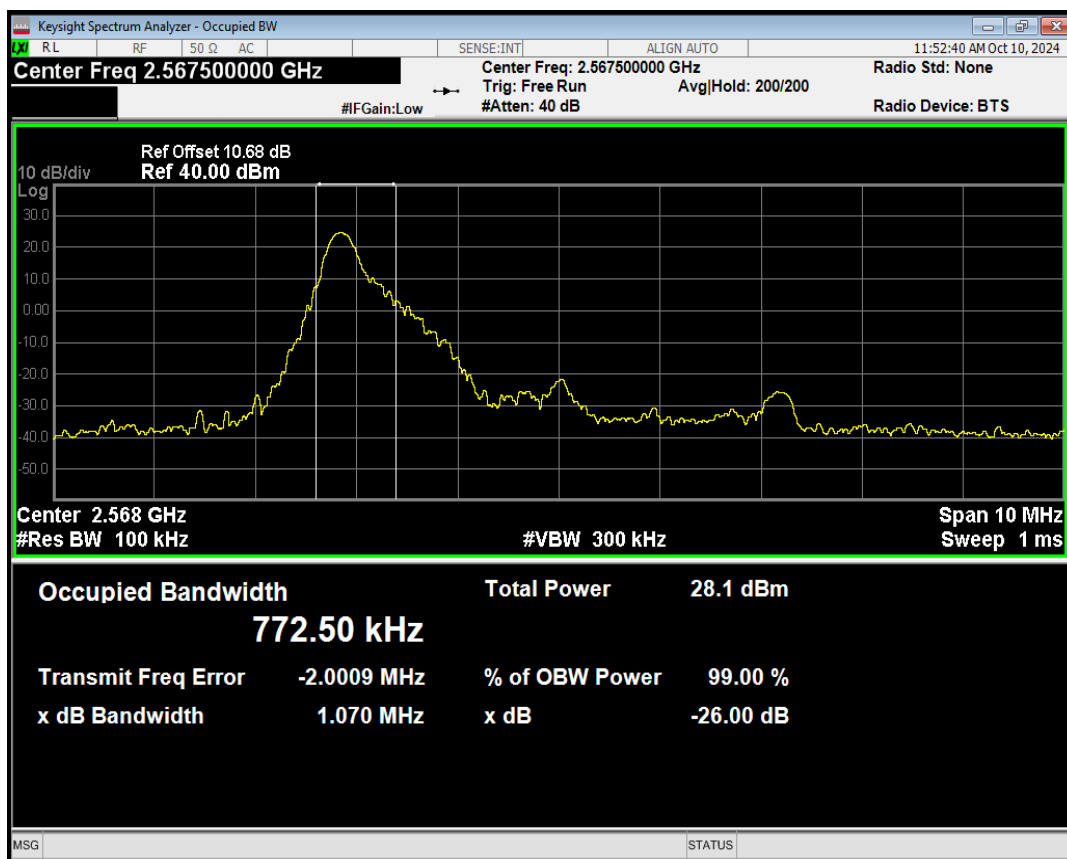

Band7 QAM16 BW=5MHz Channel=21425 RB Size=1 Position=#0