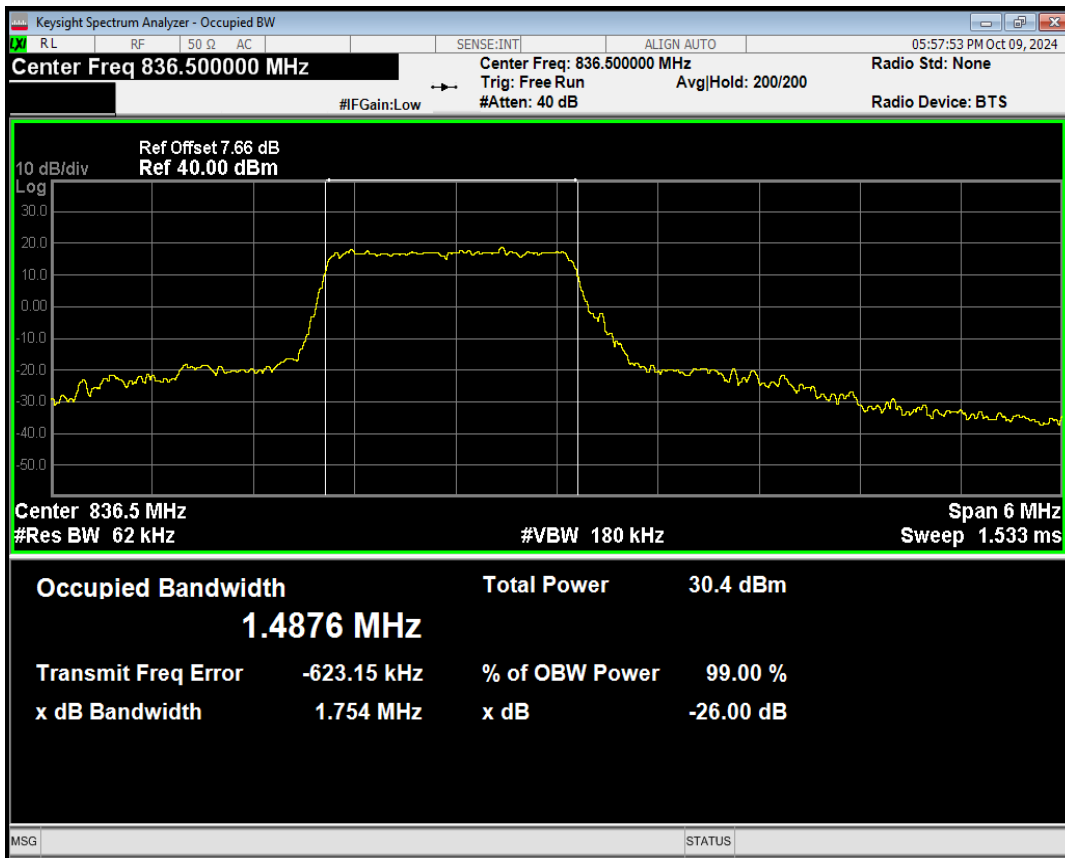

Band5 QAM16 BW=3MHz Channel=20525 RB Size=8 Position=#0