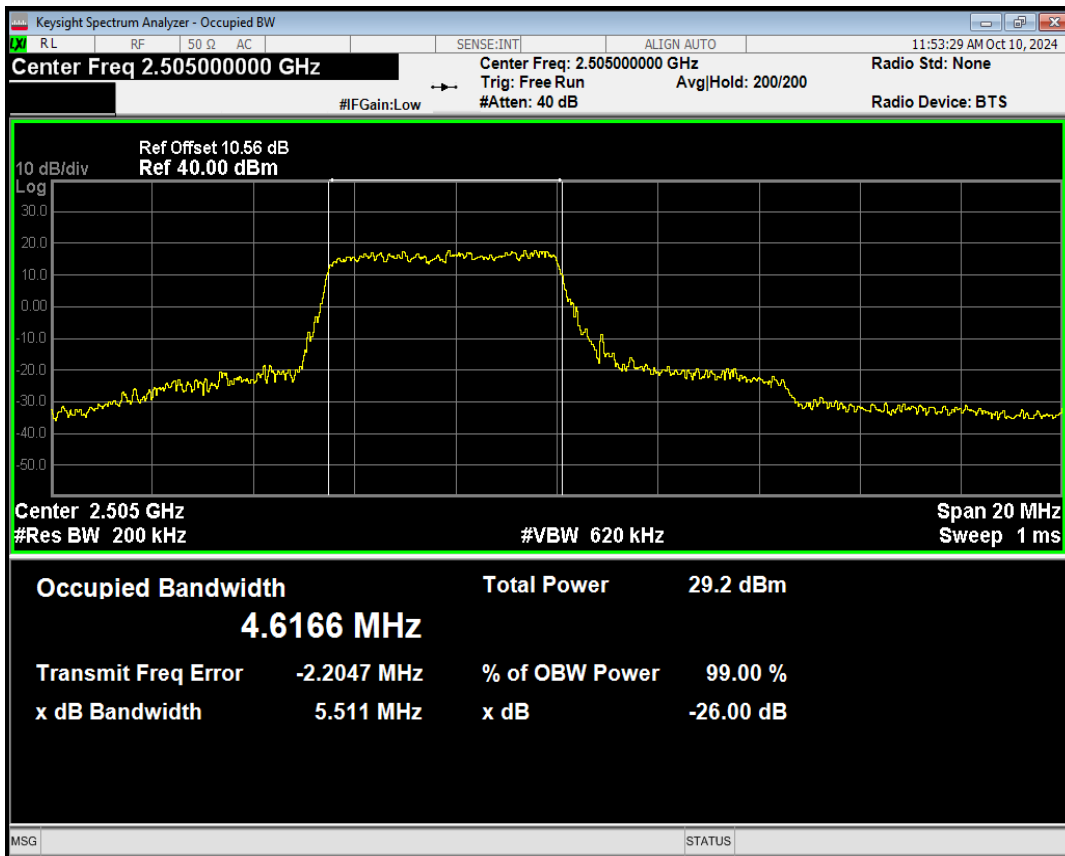

Band7 QAM16 BW=10MHz Channel=20800 RB Size=25 Position=#0