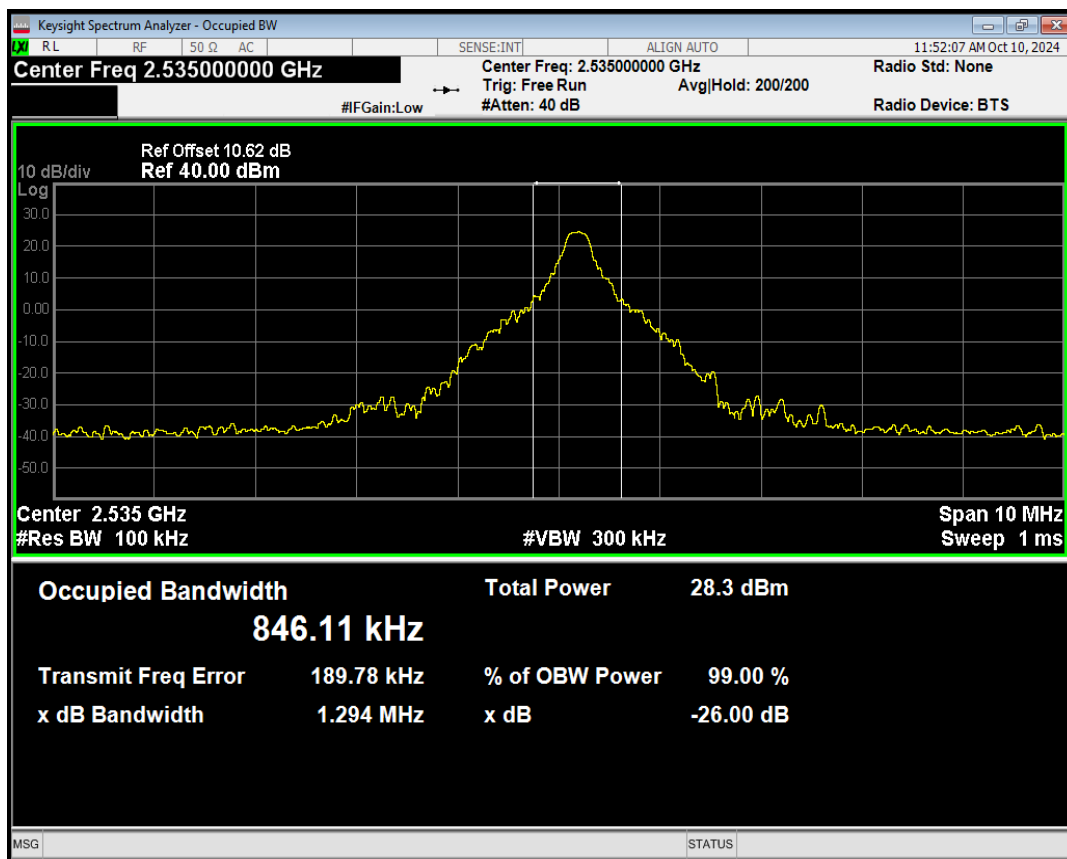

Band7 QPSK BW=5MHz Channel=21100 RB Size=12 Position=#Max

Band7 QPSK BW=5MHz Channel=21100 RB Size=25 Position=#0

Band7 QAM16 BW=5MHz Channel=21100 RB Size=1 Position=#0

Band7 QAM16 BW=5MHz Channel=21100 RB Size=1 Position=#Mid