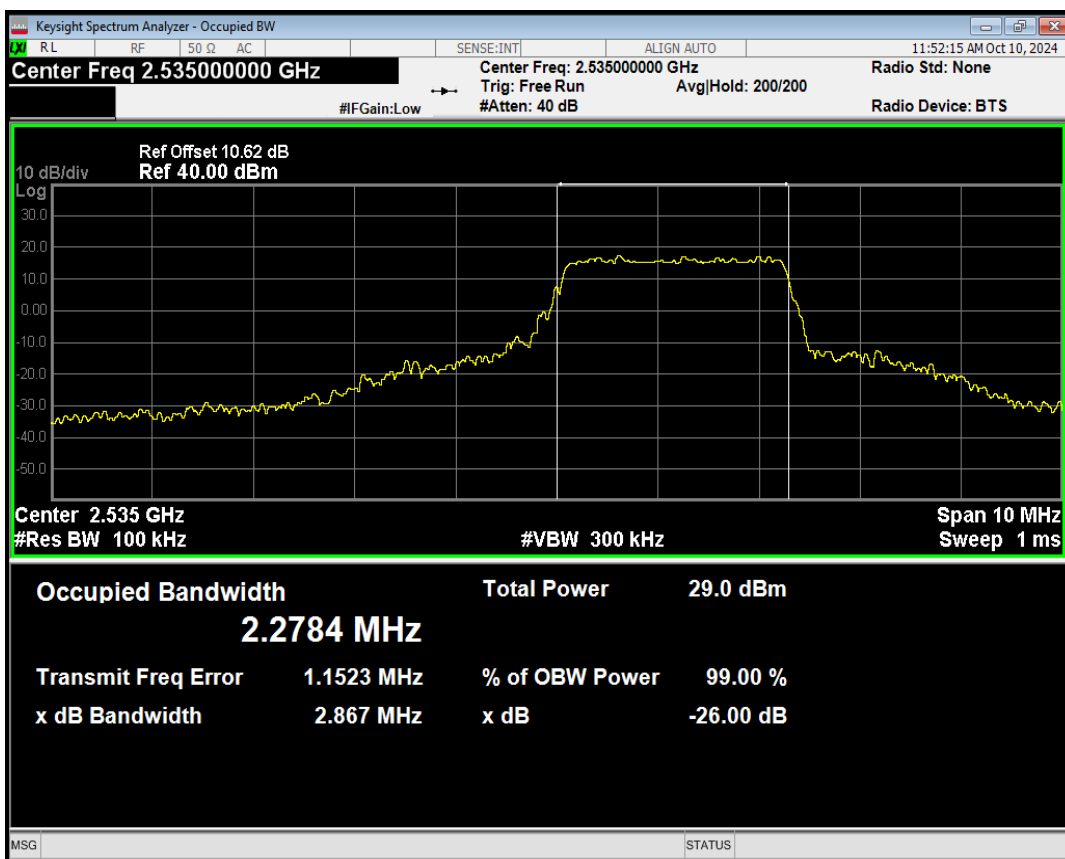

Band7 QAM16 BW=5MHz Channel=21100 RB Size=12 Position=#Max