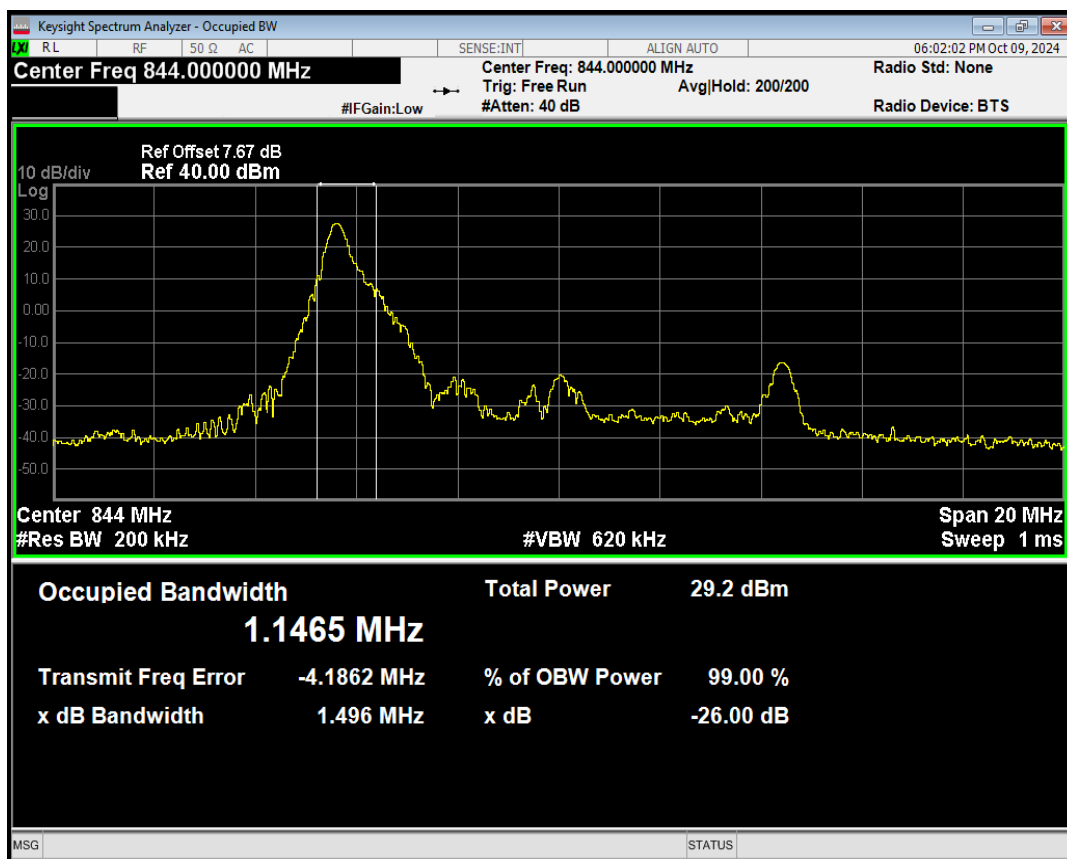

Band5 QAM16 BW=10MHz Channel=20600 RB Size=1 Position=#0