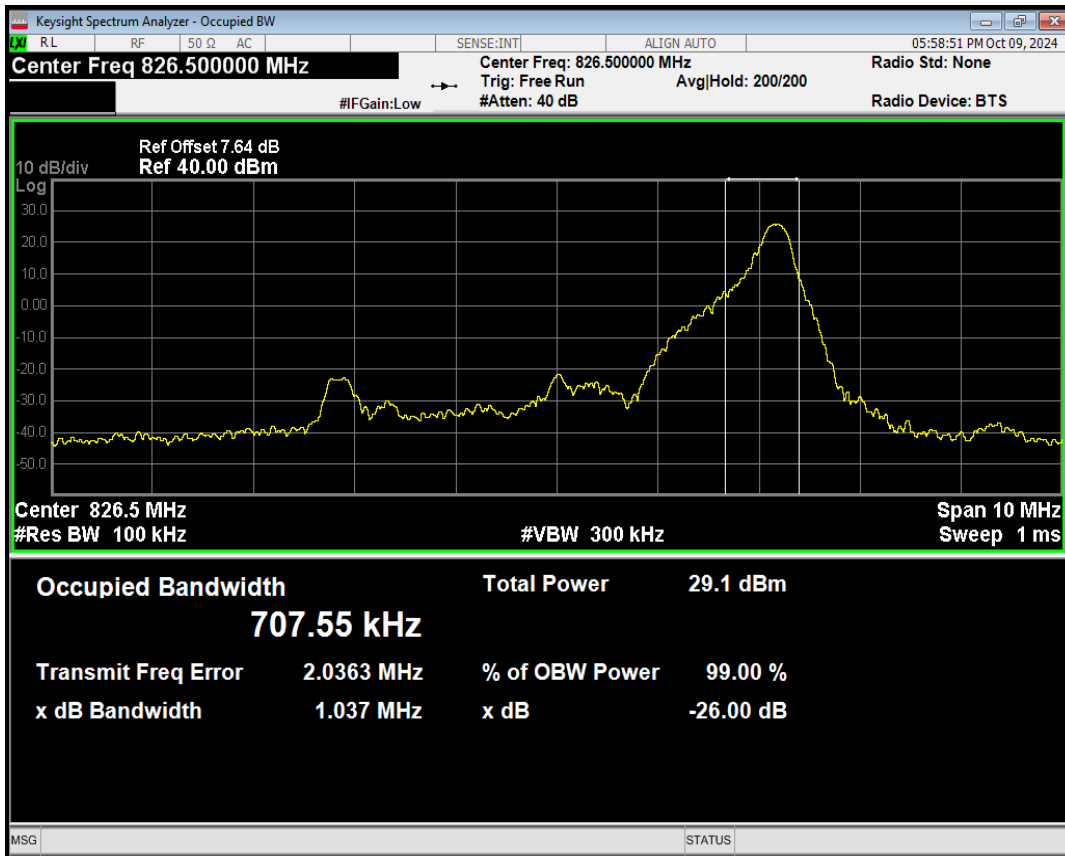

Band5 QPSK BW=5MHz Channel=20425 RB Size=1 Position=#Max