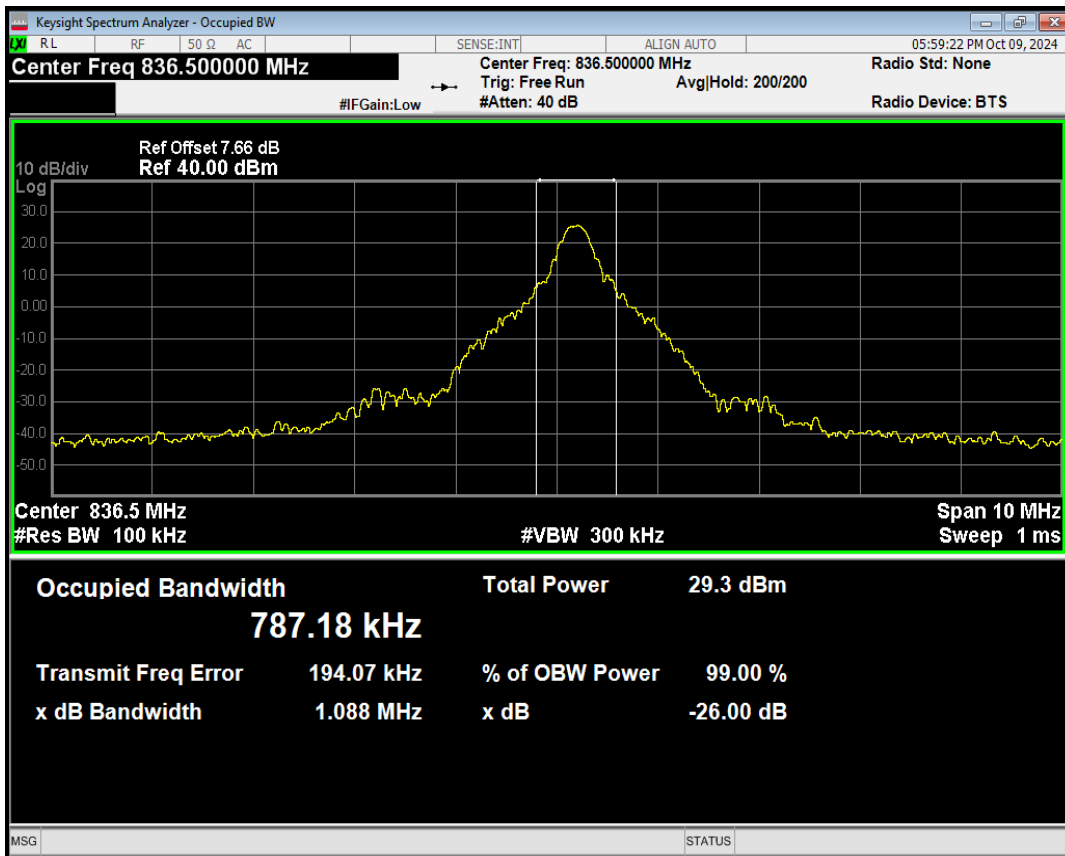

Band5 QPSK BW=5MHz Channel=20525 RB Size=1 Position=#Mid