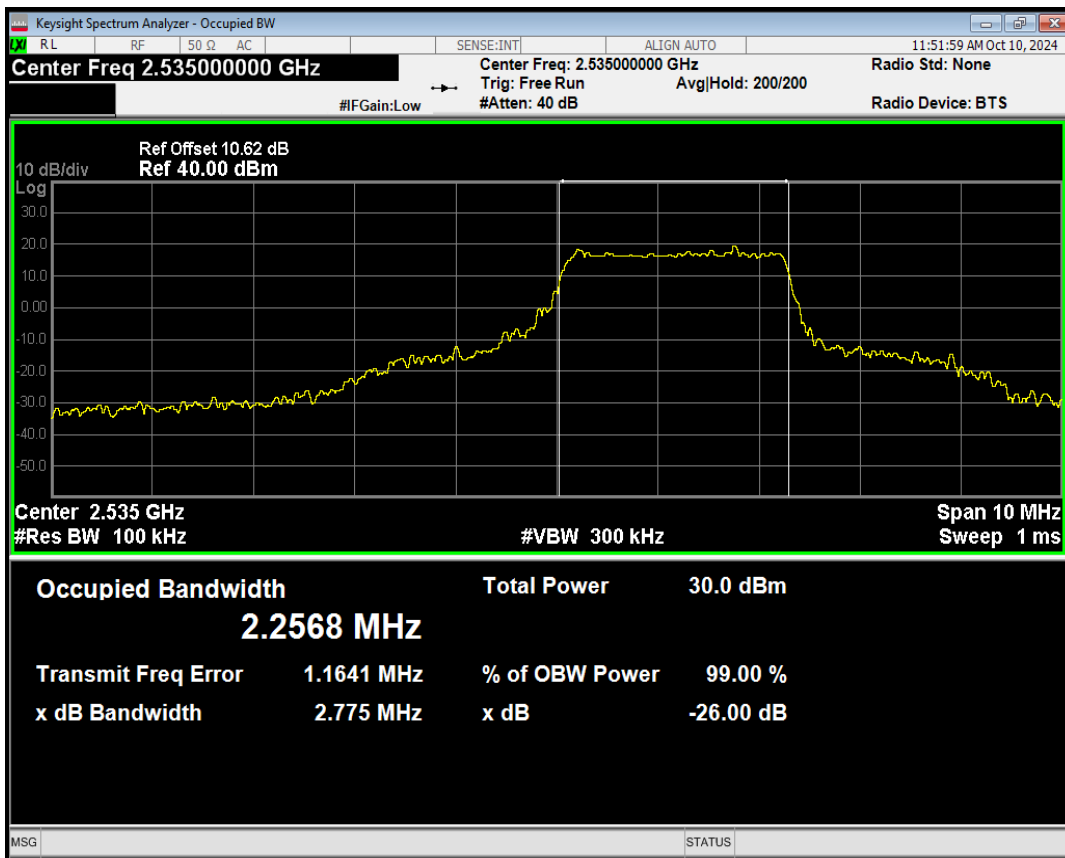

Band7 QPSK BW=5MHz Channel=21100 RB Size=12 Position=#Max