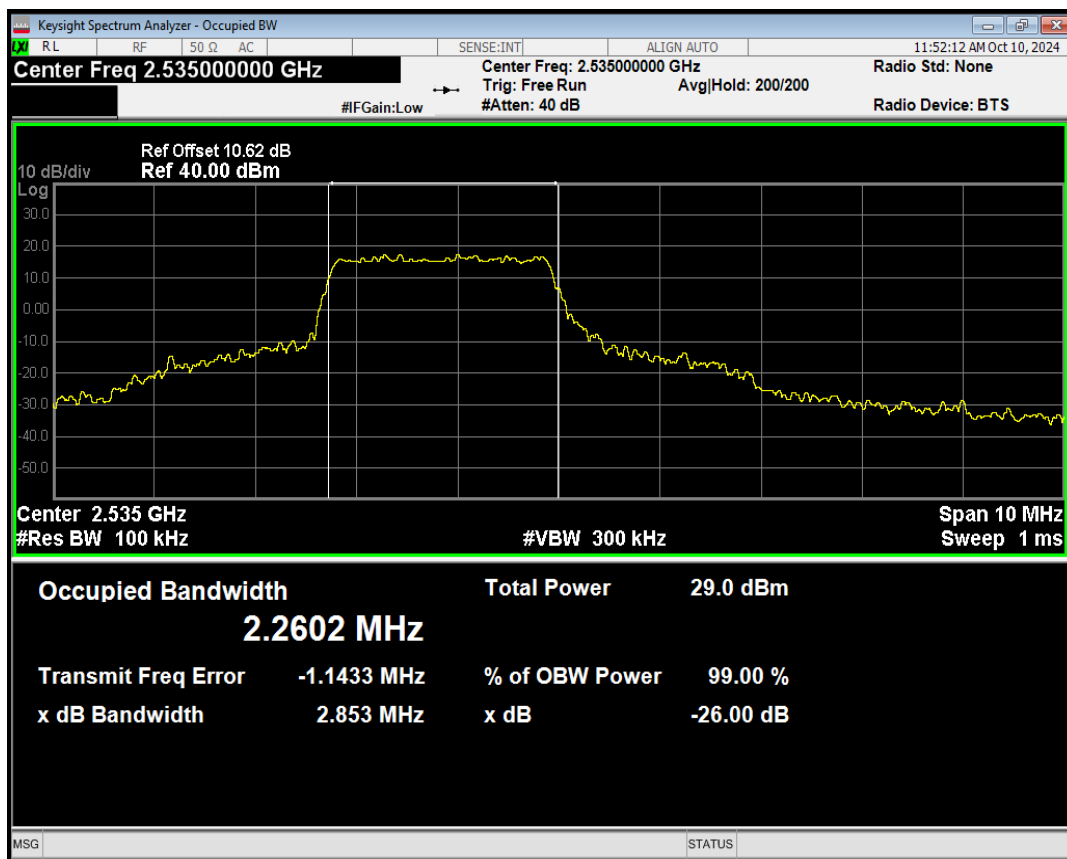

Band7 QAM16 BW=5MHz Channel=21100 RB Size=12 Position=#0