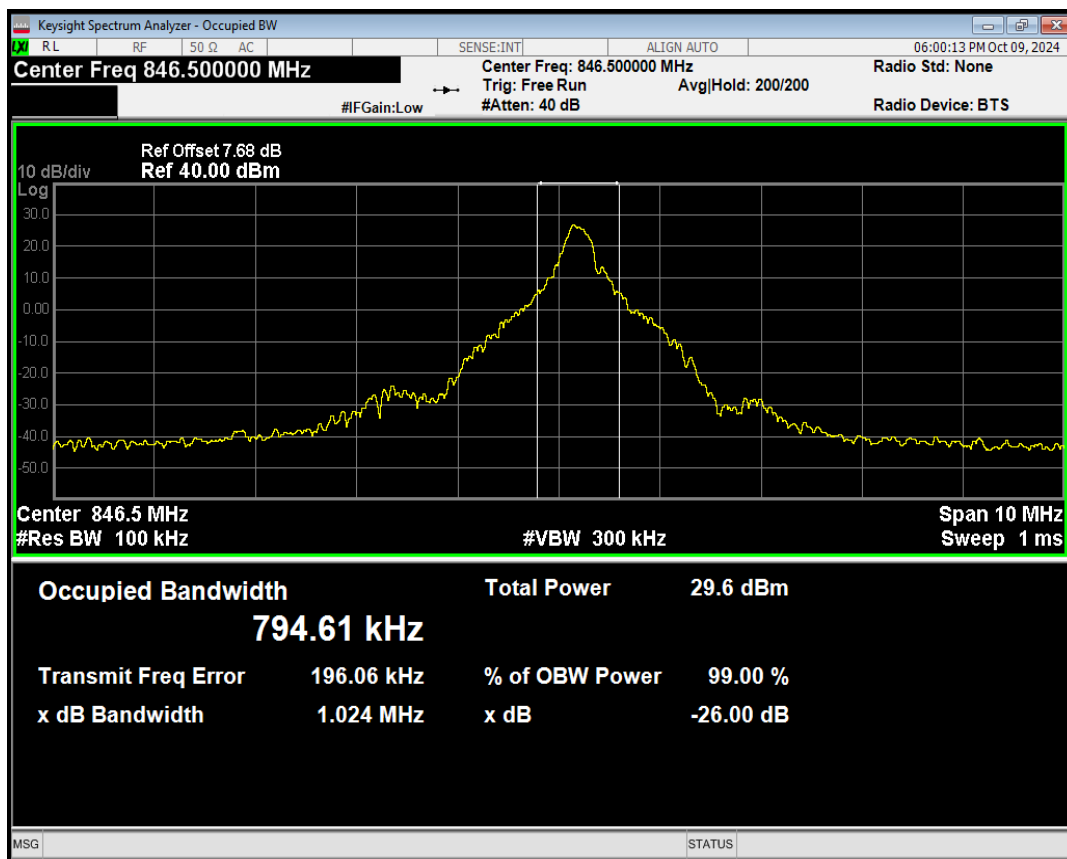

Band5 QPSK BW=5MHz Channel=20625 RB Size=12 Position=#Max

Band5 QPSK BW=5MHz Channel=20625 RB Size=25 Position=#0

Band5 QAM16 BW=5MHz Channel=20625 RB Size=1 Position=#0

Band5 QAM16 BW=5MHz Channel=20625 RB Size=1 Position=#Mid