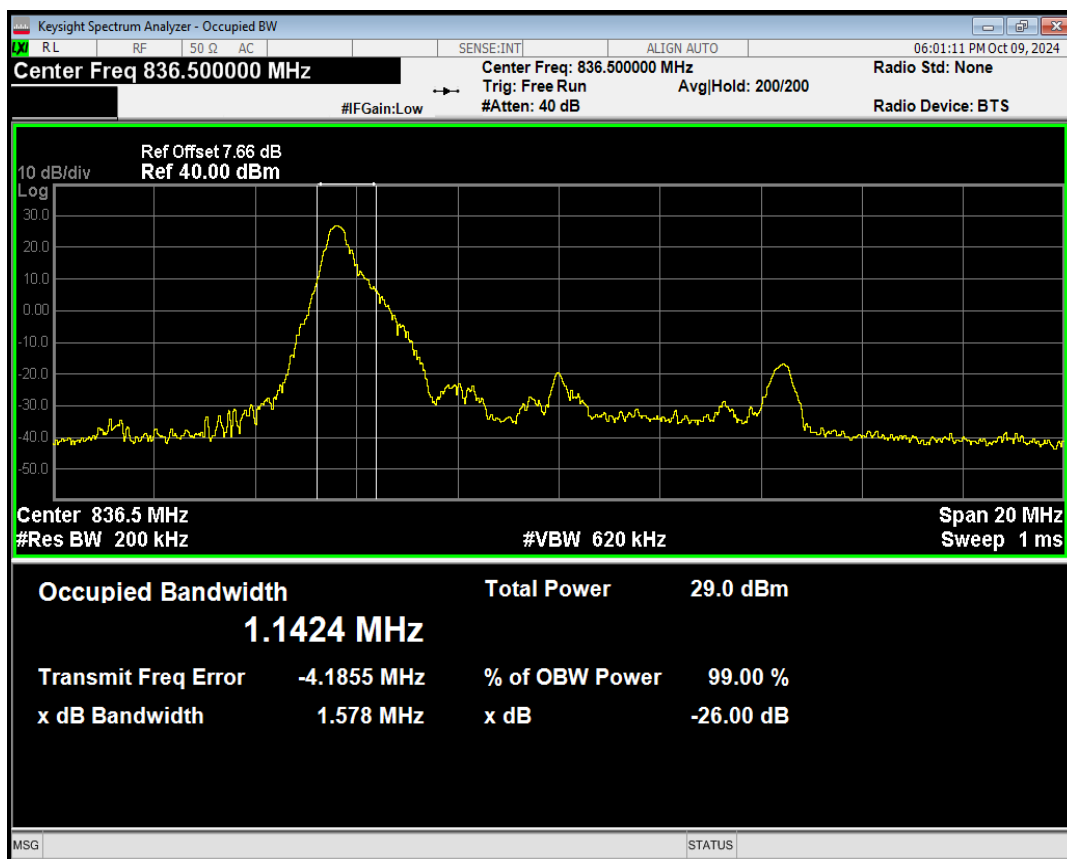

Band5 QPSK BW=10MHz Channel=20525 RB Size=1 Position=#0