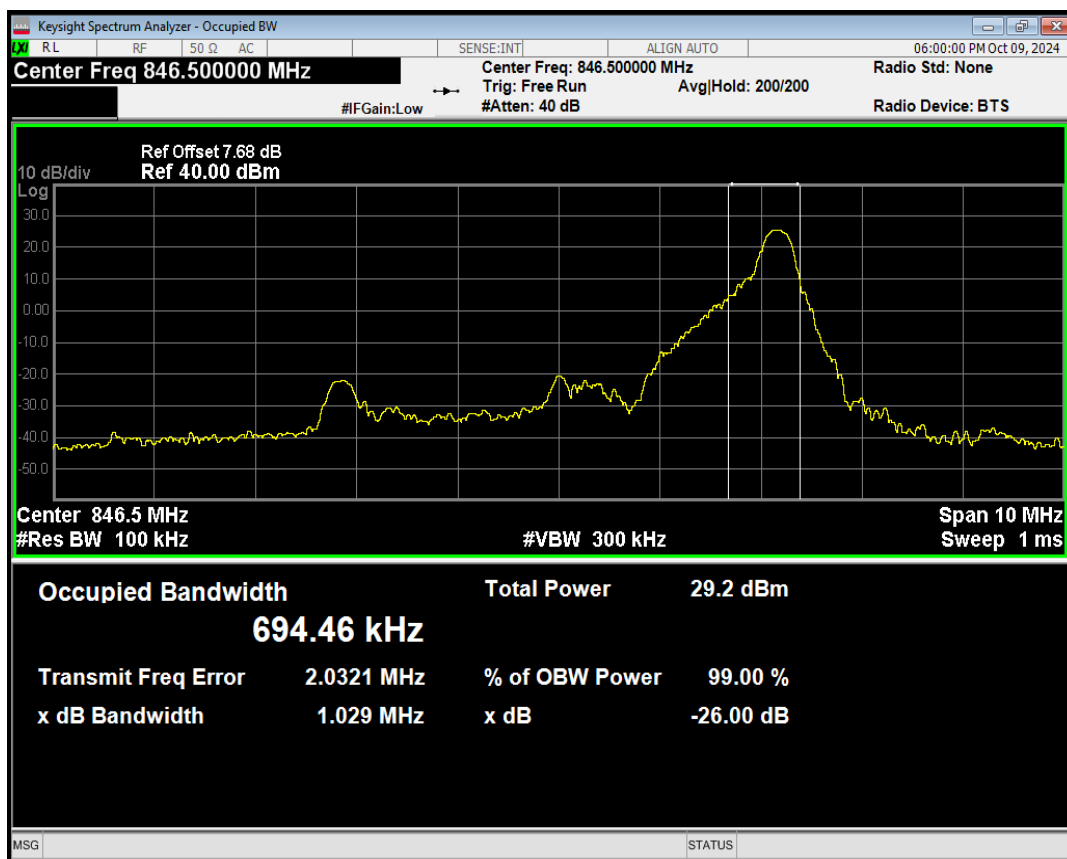

Band5 QPSK BW=5MHz Channel=20625 RB Size=1 Position=#Max