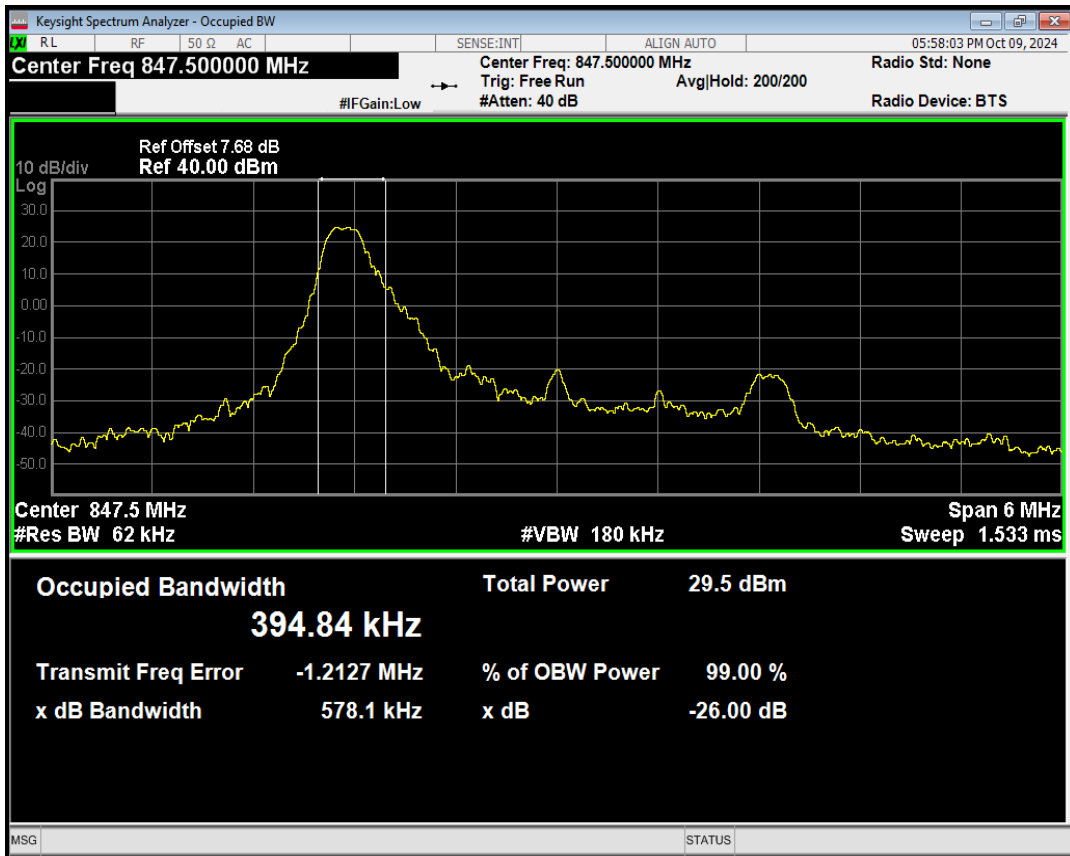

Band5 QPSK BW=3MHz Channel=20635 RB Size=1 Position=#0