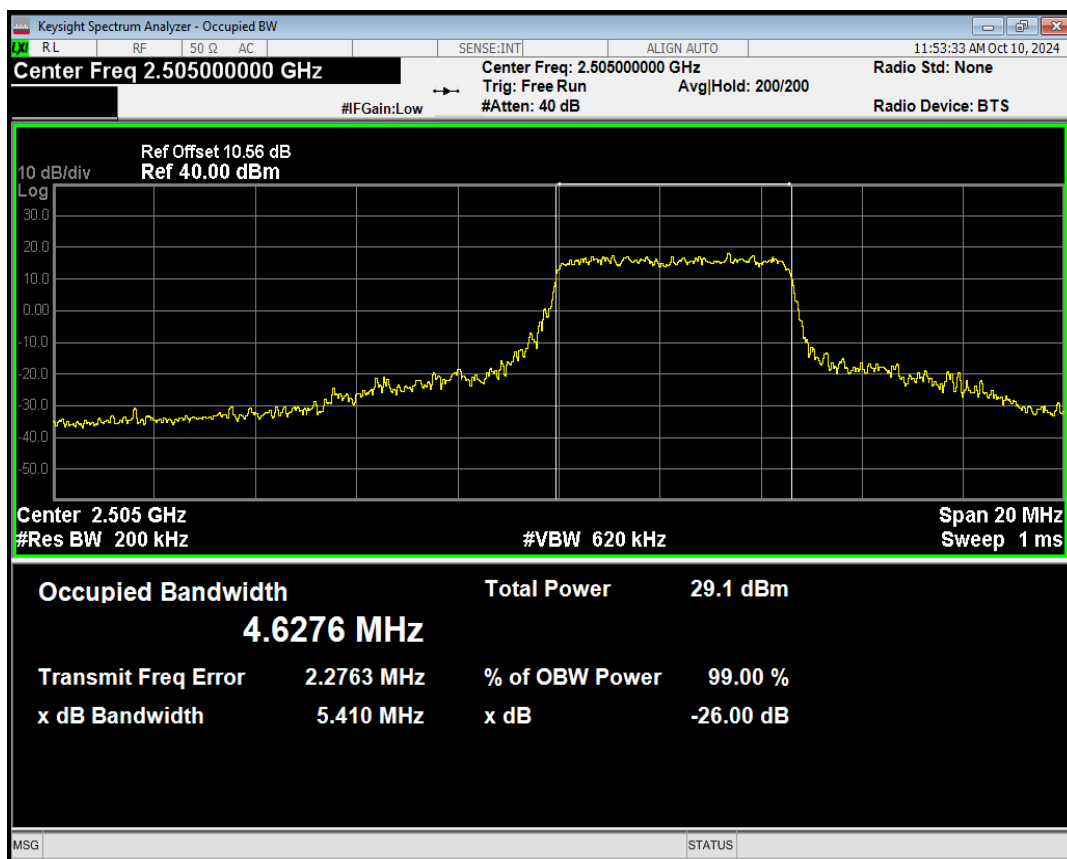

Band7 QAM16 BW=10MHz Channel=20800 RB Size=25 Position=#Max