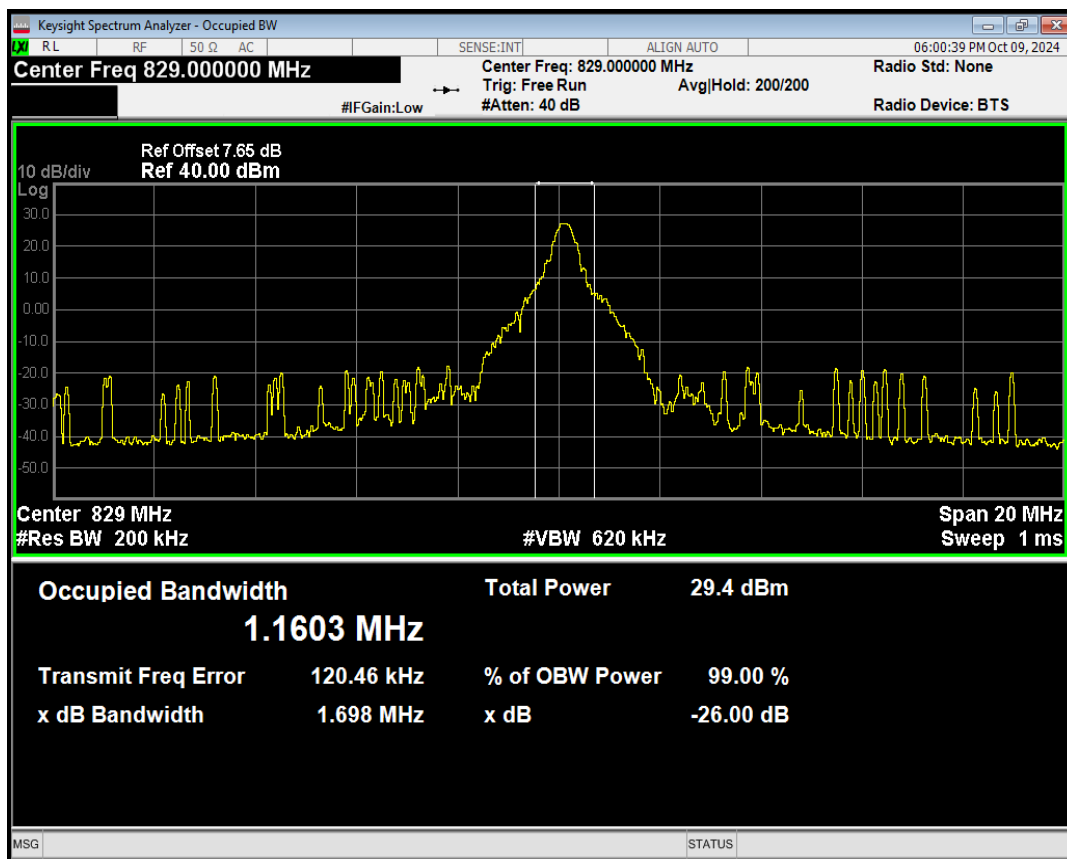

Band5 QPSK BW=10MHz Channel=20450 RB Size=1 Position=#Mid