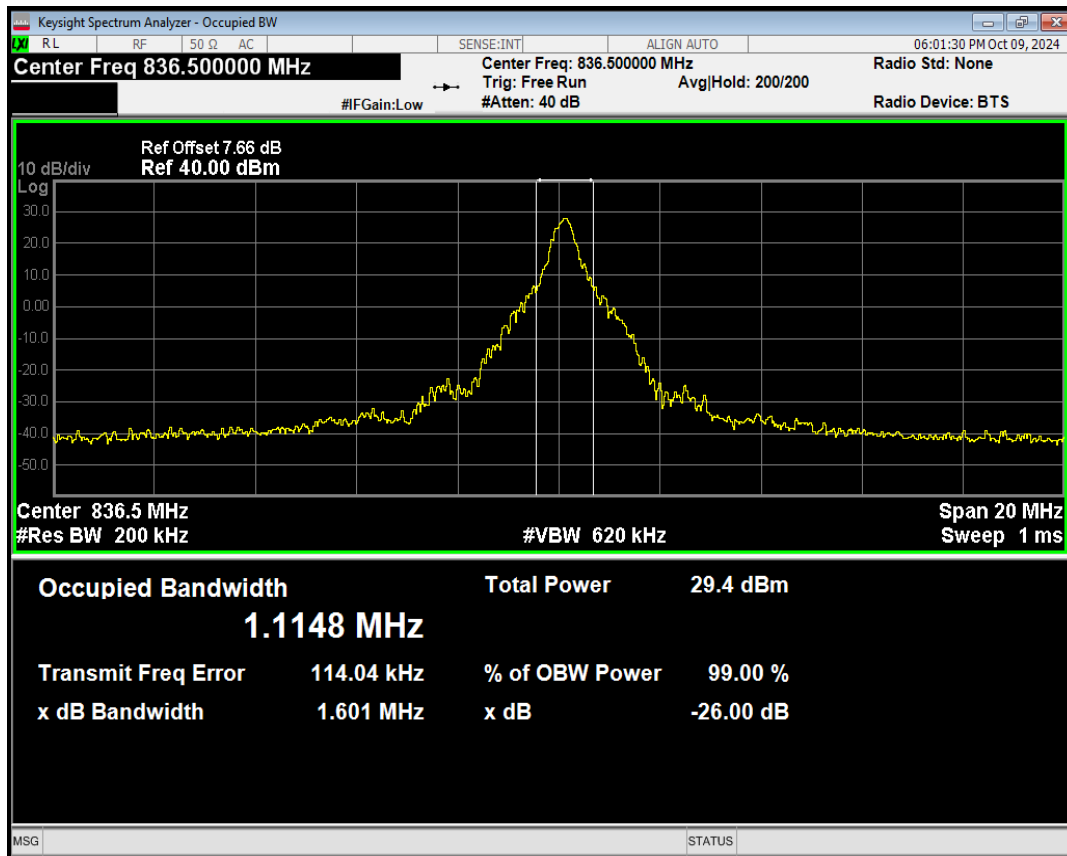

Band5 QPSK BW=10MHz Channel=20525 RB Size=25 Position=#Max

Band5 QPSK BW=10MHz Channel=20525 RB Size=50 Position=#0

Band5 QAM16 BW=10MHz Channel=20525 RB Size=1 Position=#0

Band5 QAM16 BW=10MHz Channel=20525 RB Size=1 Position=#Mid