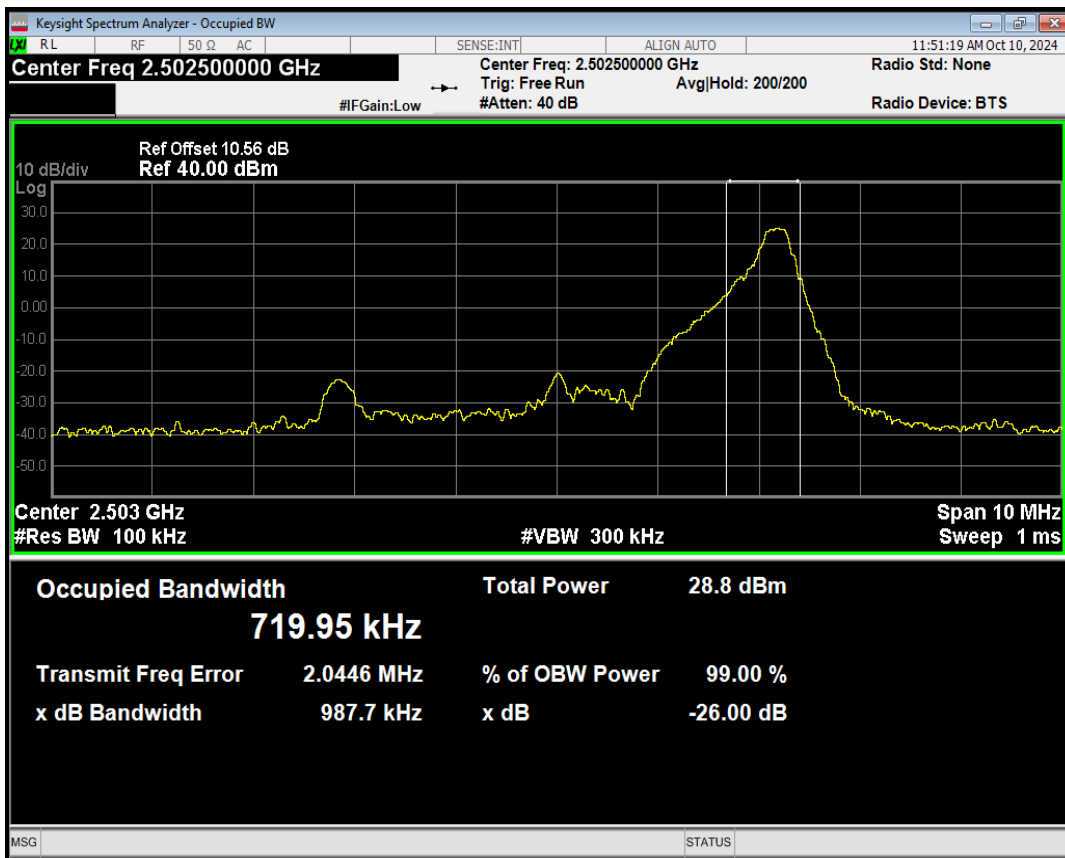

Band7 QPSK BW=5MHz Channel=20775 RB Size=1 Position=#Max