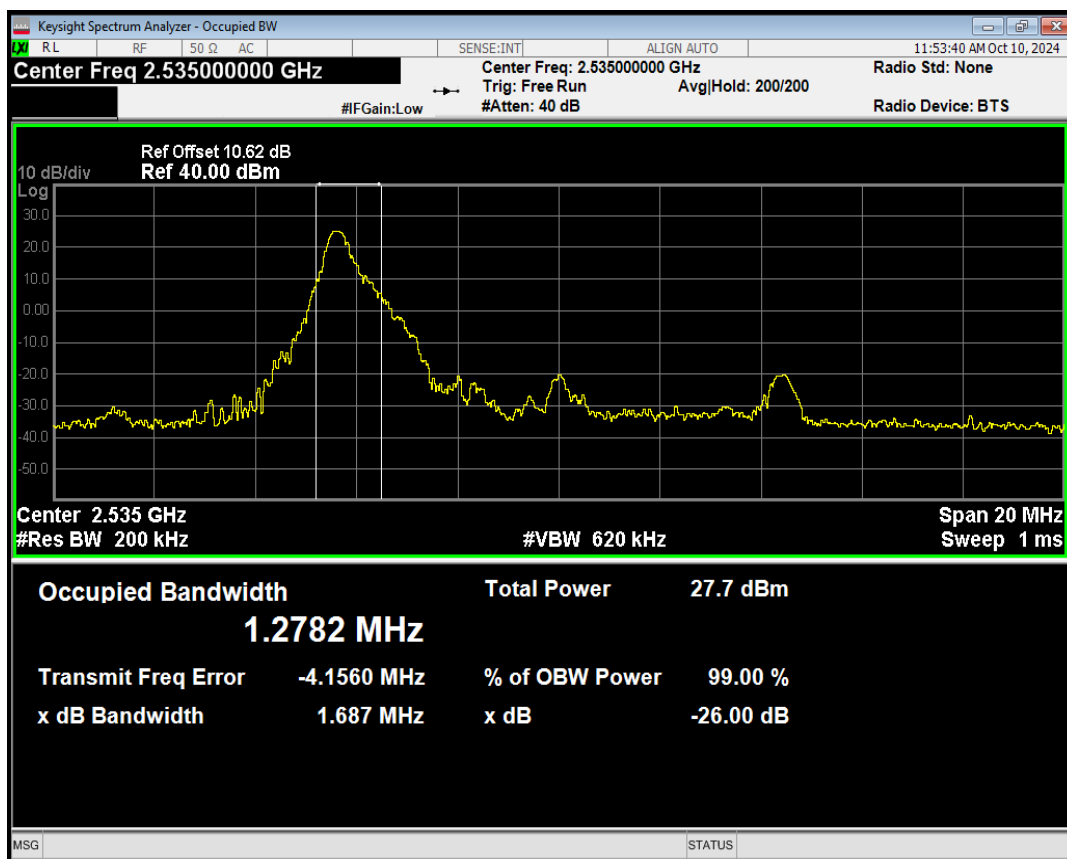

Band7 QPSK BW=10MHz Channel=21100 RB Size=1 Position=#0