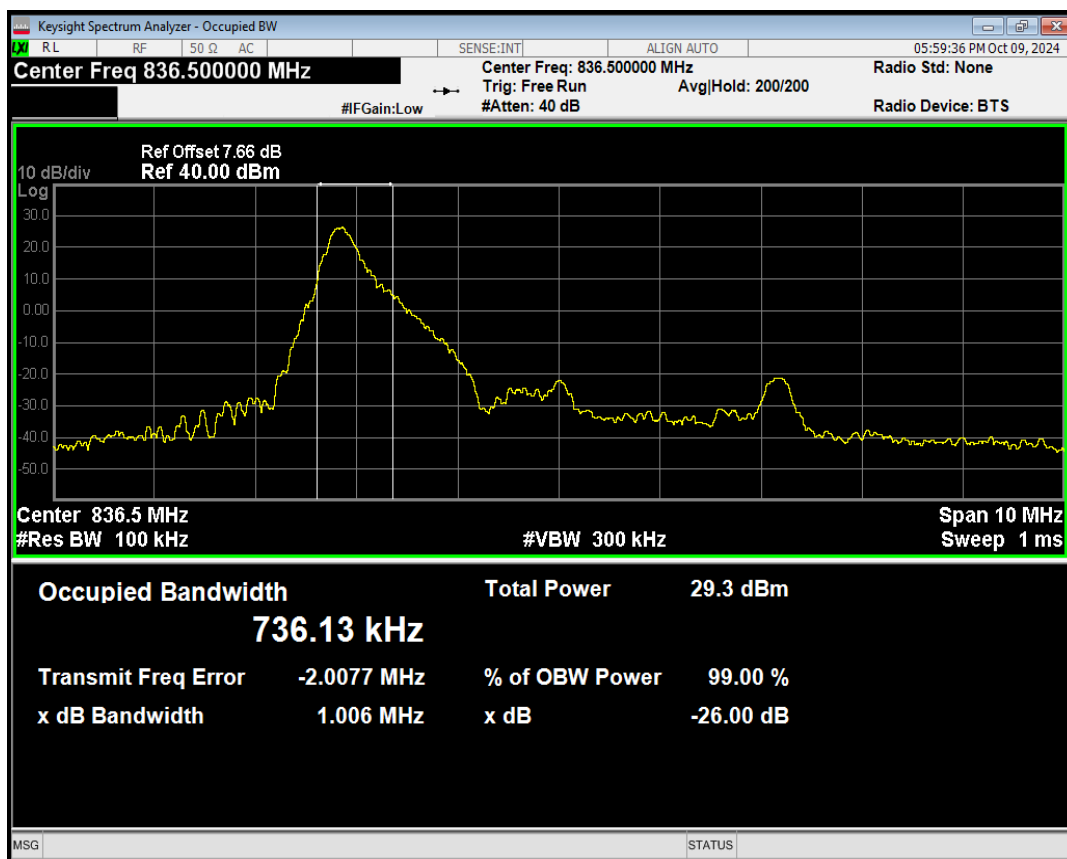

Band5 QAM16 BW=5MHz Channel=20525 RB Size=1 Position=#0