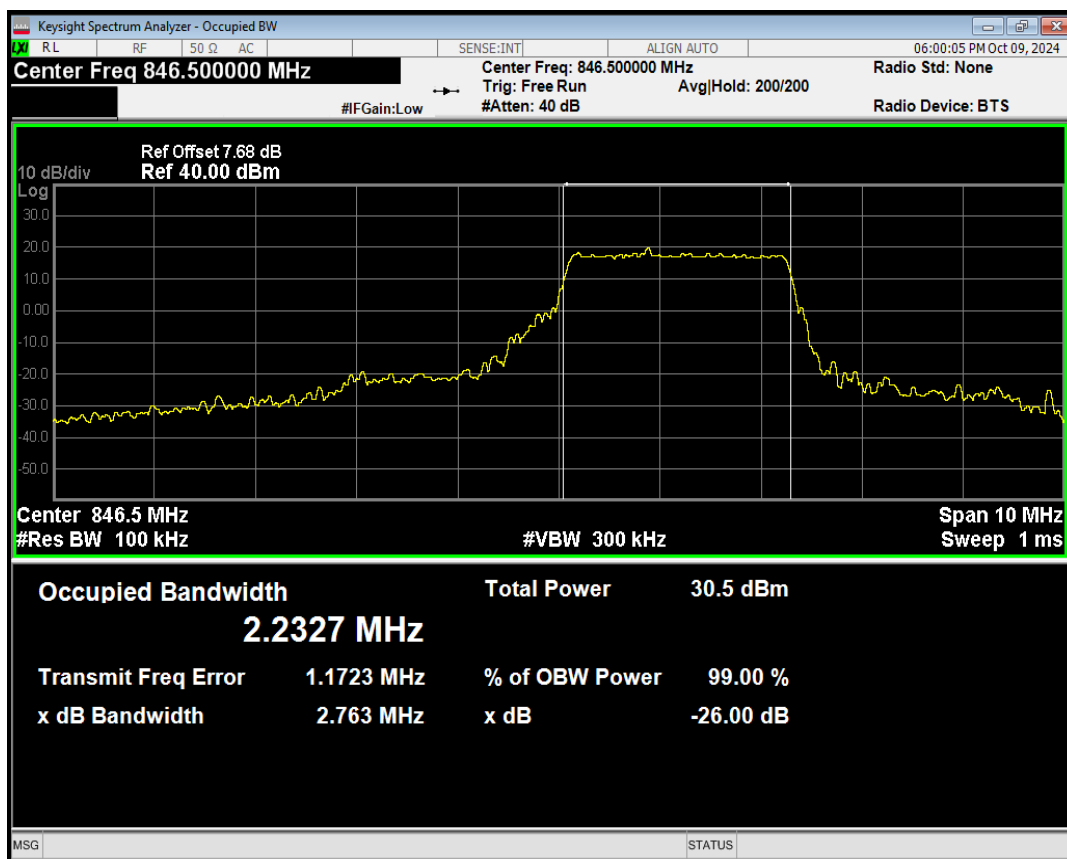

Band5 QPSK BW=5MHz Channel=20625 RB Size=12 Position=#Max