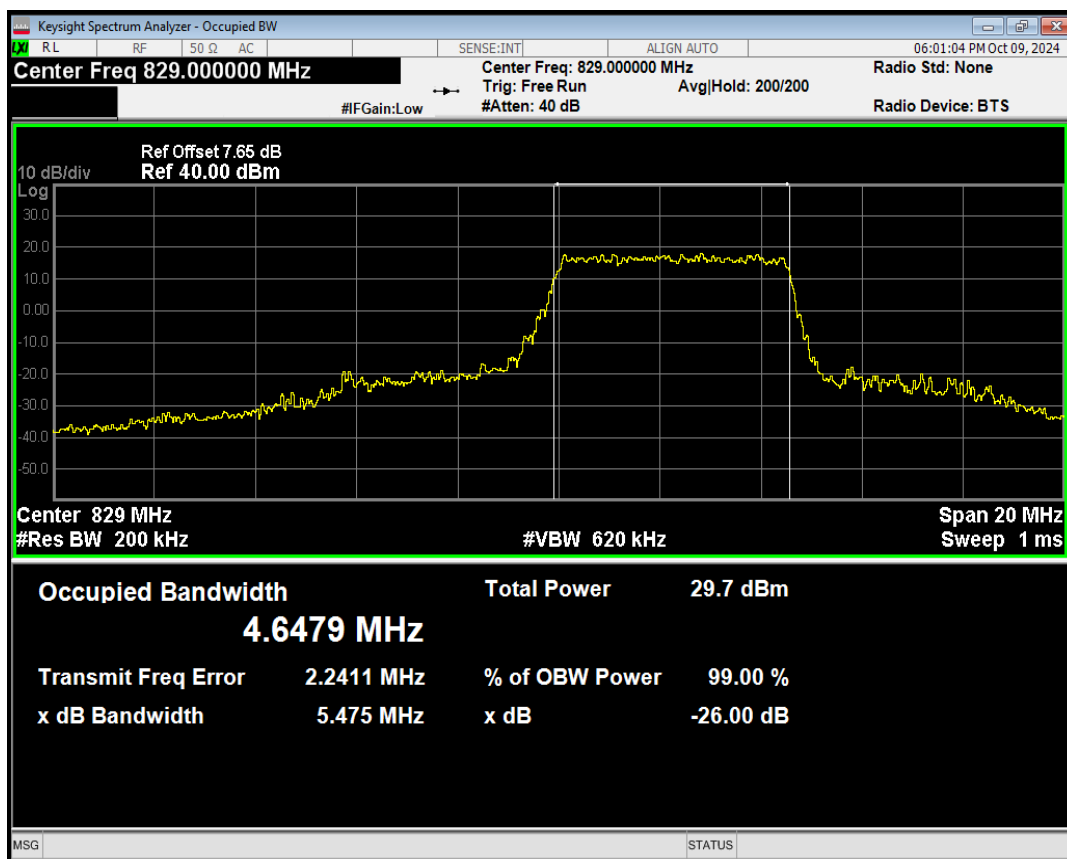

Band5 QAM16 BW=10MHz Channel=20450 RB Size=25 Position=#Max