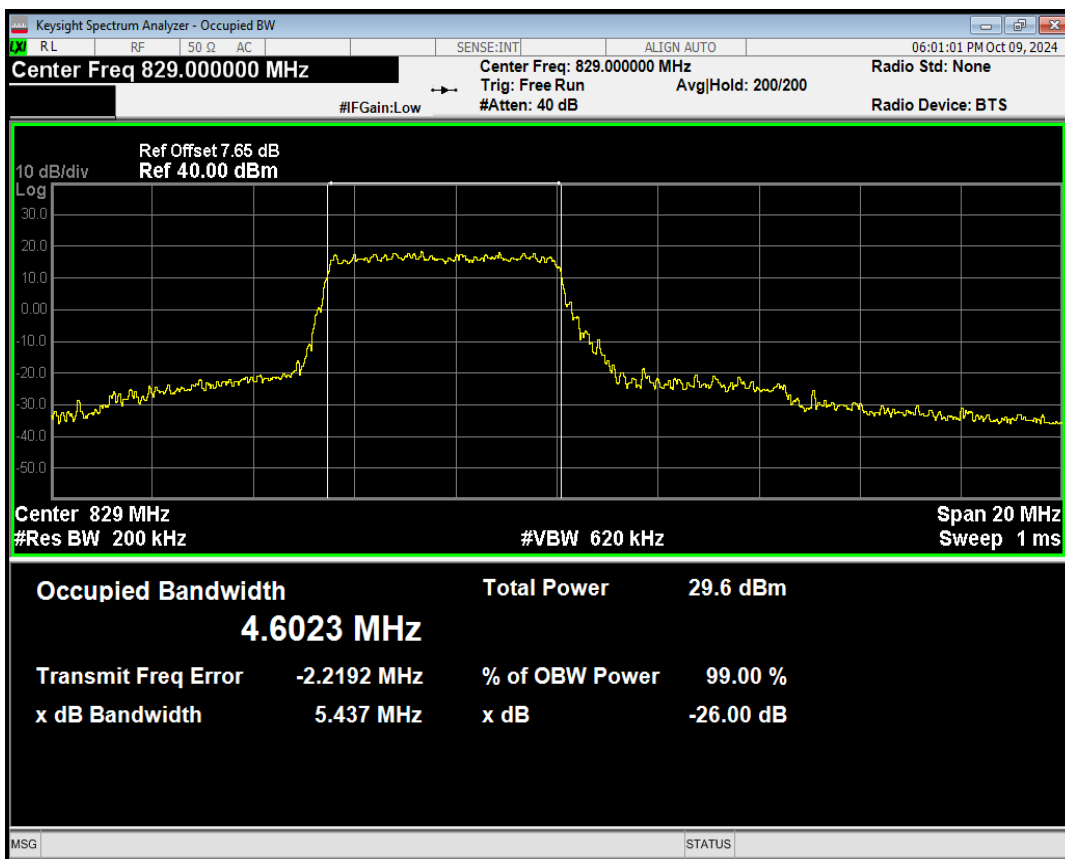

Band5 QAM16 BW=10MHz Channel=20450 RB Size=25 Position=#0