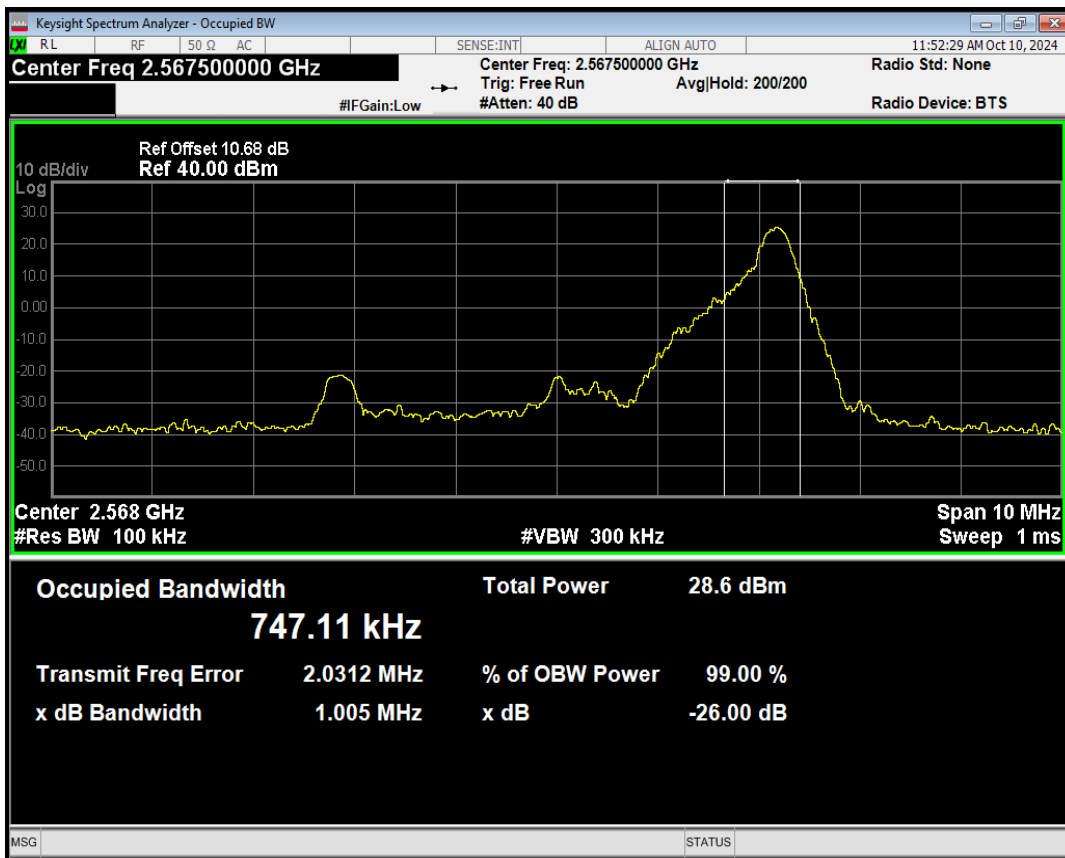

Band7 QPSK BW=5MHz Channel=21425 RB Size=1 Position=#Max