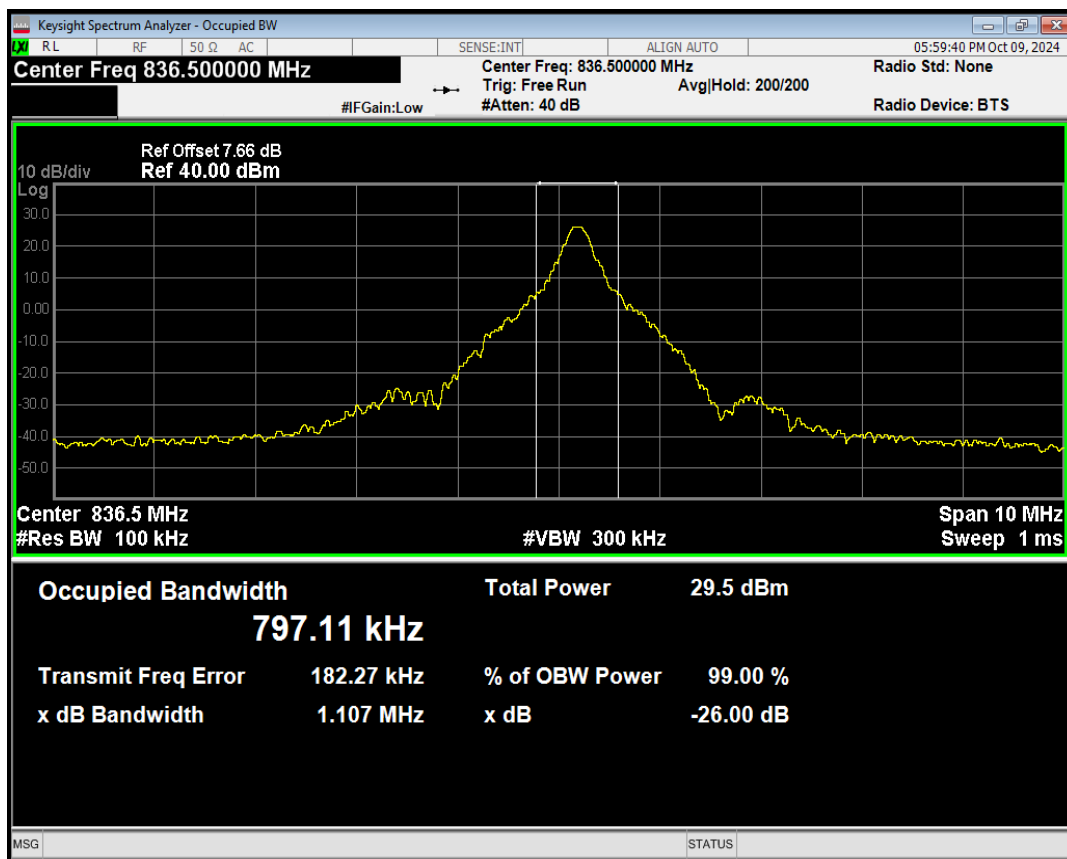

Band5 QPSK BW=5MHz Channel=20525 RB Size=12 Position=#Max

Band5 QPSK BW=5MHz Channel=20525 RB Size=25 Position=#0

Band5 QAM16 BW=5MHz Channel=20525 RB Size=1 Position=#0

Band5 QAM16 BW=5MHz Channel=20525 RB Size=1 Position=#Mid