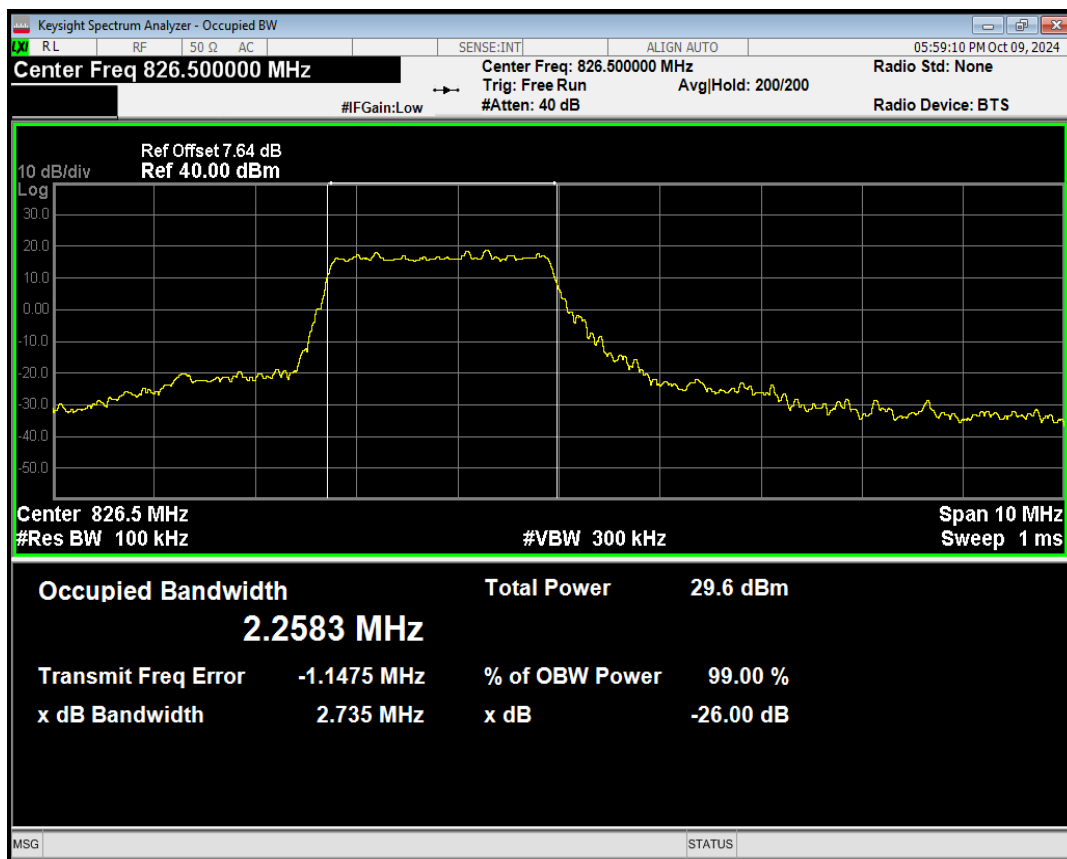

Band5 QAM16 BW=5MHz Channel=20425 RB Size=12 Position=#0