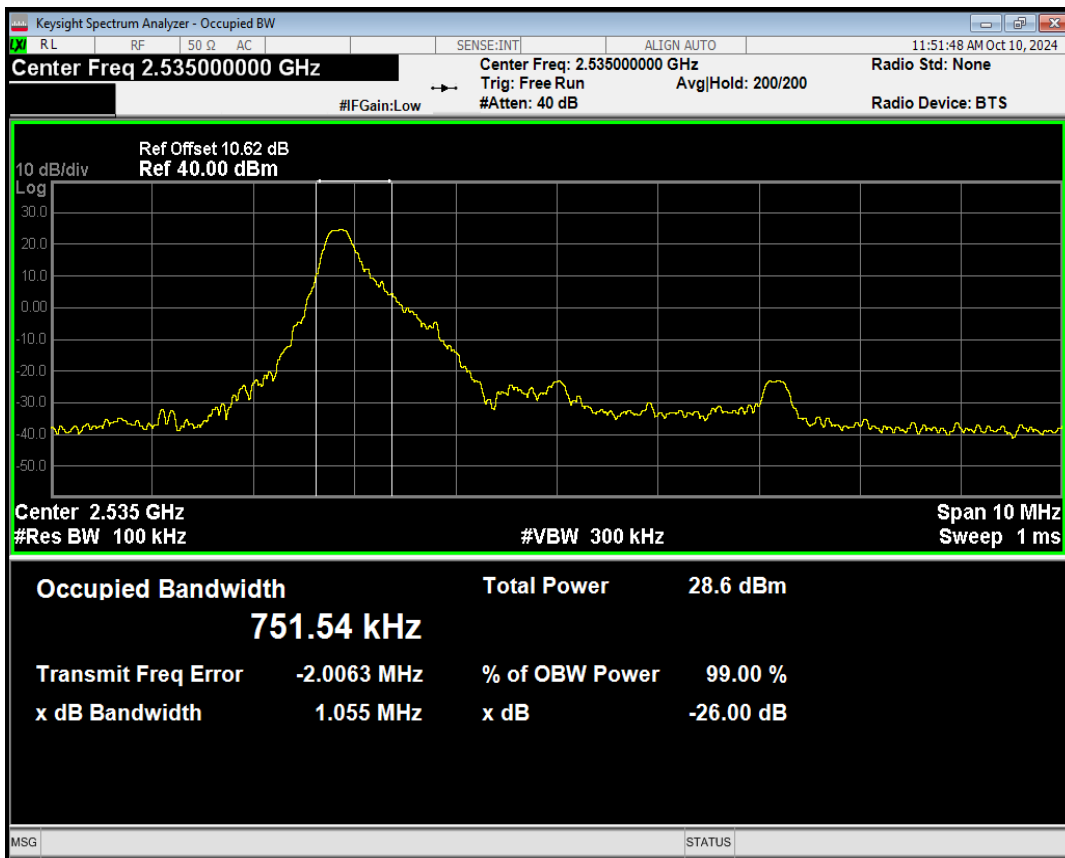

Band7 QPSK BW=5MHz Channel=21100 RB Size=1 Position=#0