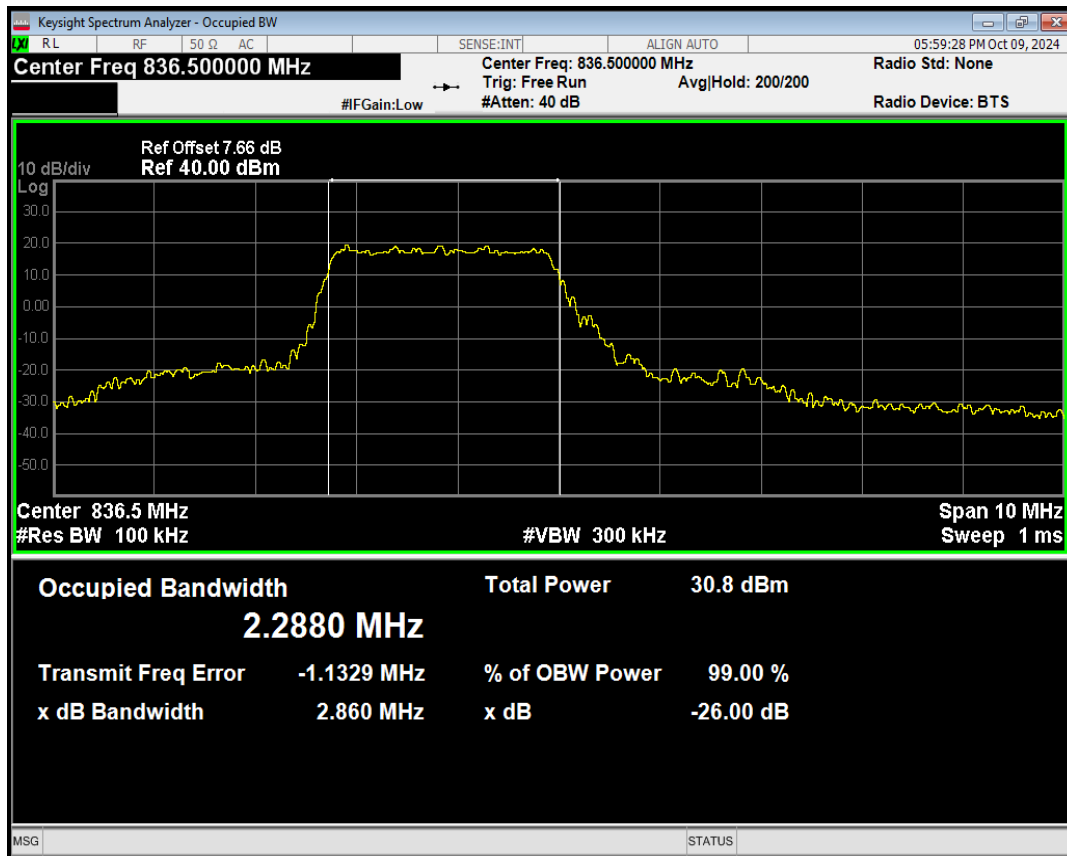

Band5 QPSK BW=5MHz Channel=20525 RB Size=1 Position=#0

Band5 QPSK BW=5MHz Channel=20525 RB Size=1 Position=#Mid

Band5 QPSK BW=5MHz Channel=20525 RB Size=1 Position=#Max

Band5 QPSK BW=5MHz Channel=20525 RB Size=12 Position=#0