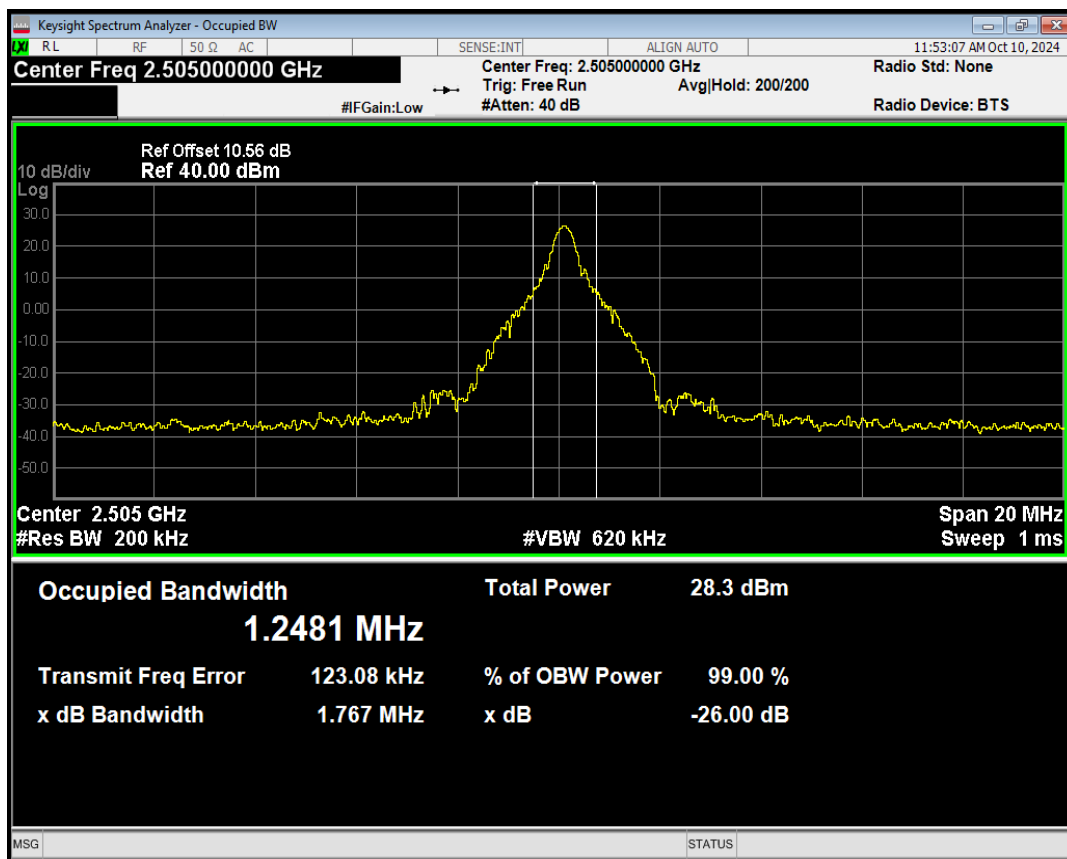

Band7 QPSK BW=10MHz Channel=20800 RB Size=1 Position=#Mid