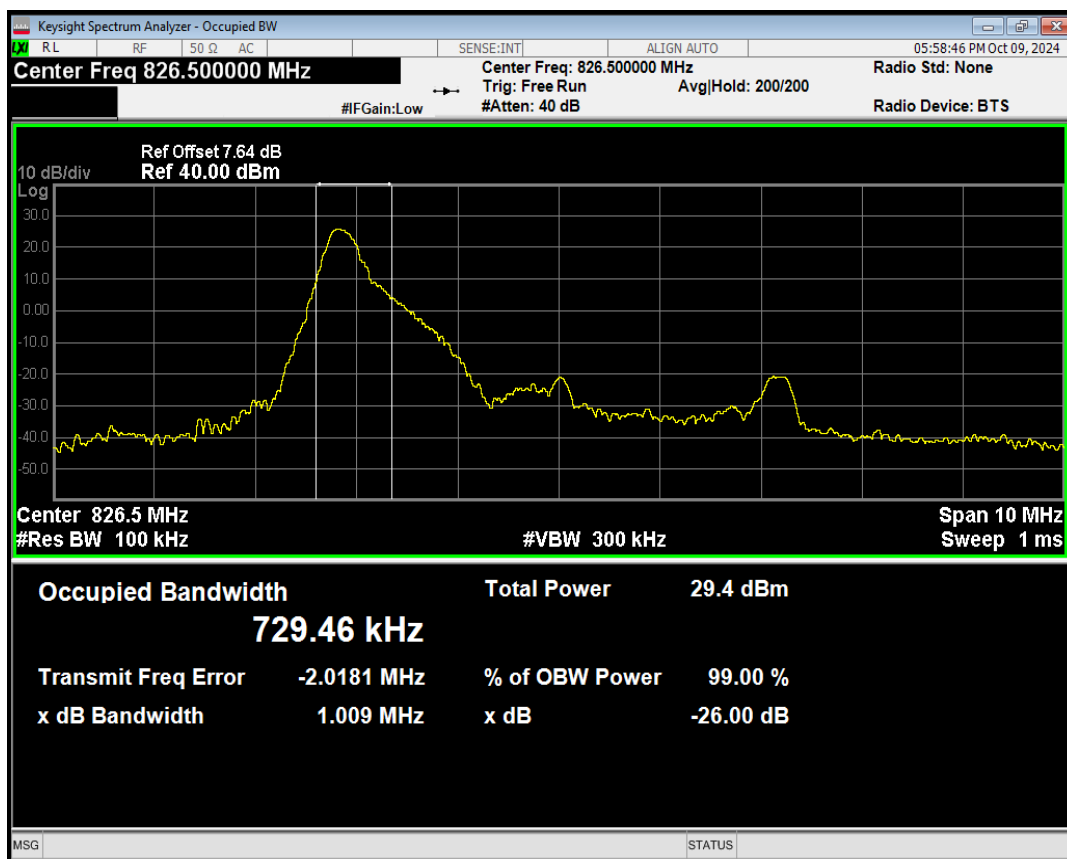

Band5 QPSK BW=5MHz Channel=20425 RB Size=1 Position=#0