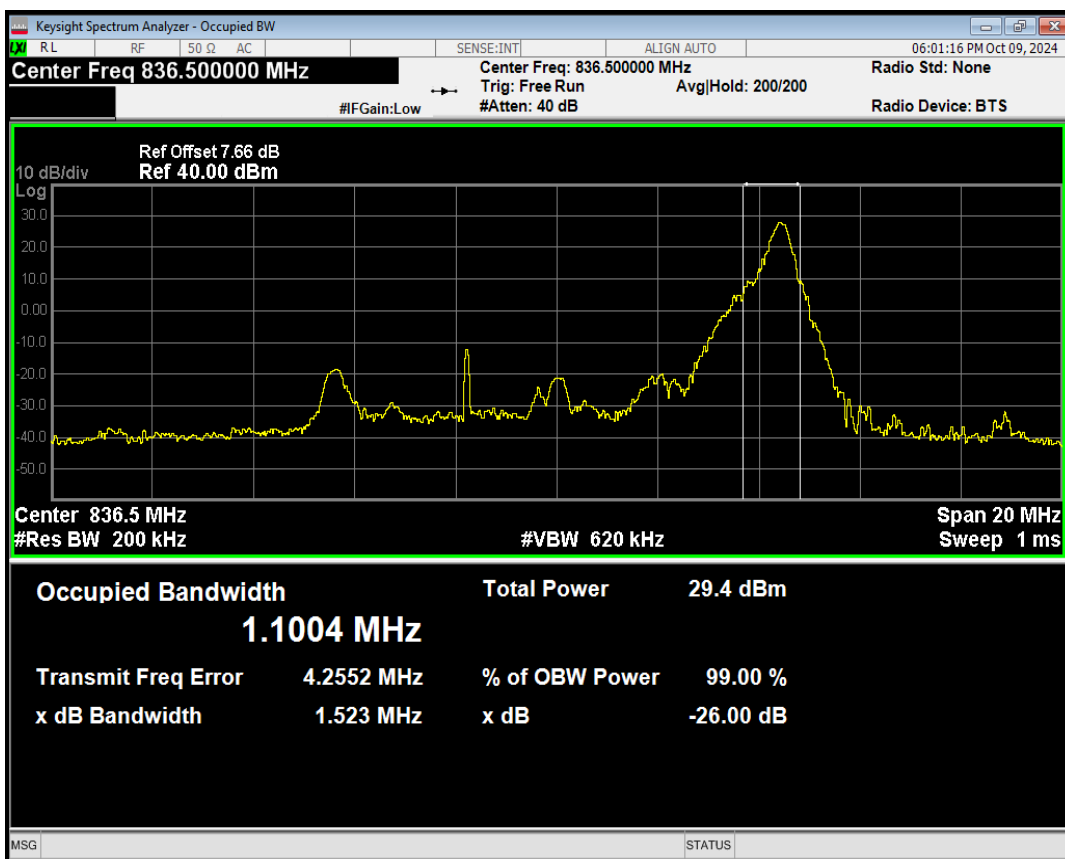

Band5 QPSK BW=10MHz Channel=20525 RB Size=1 Position=#Max