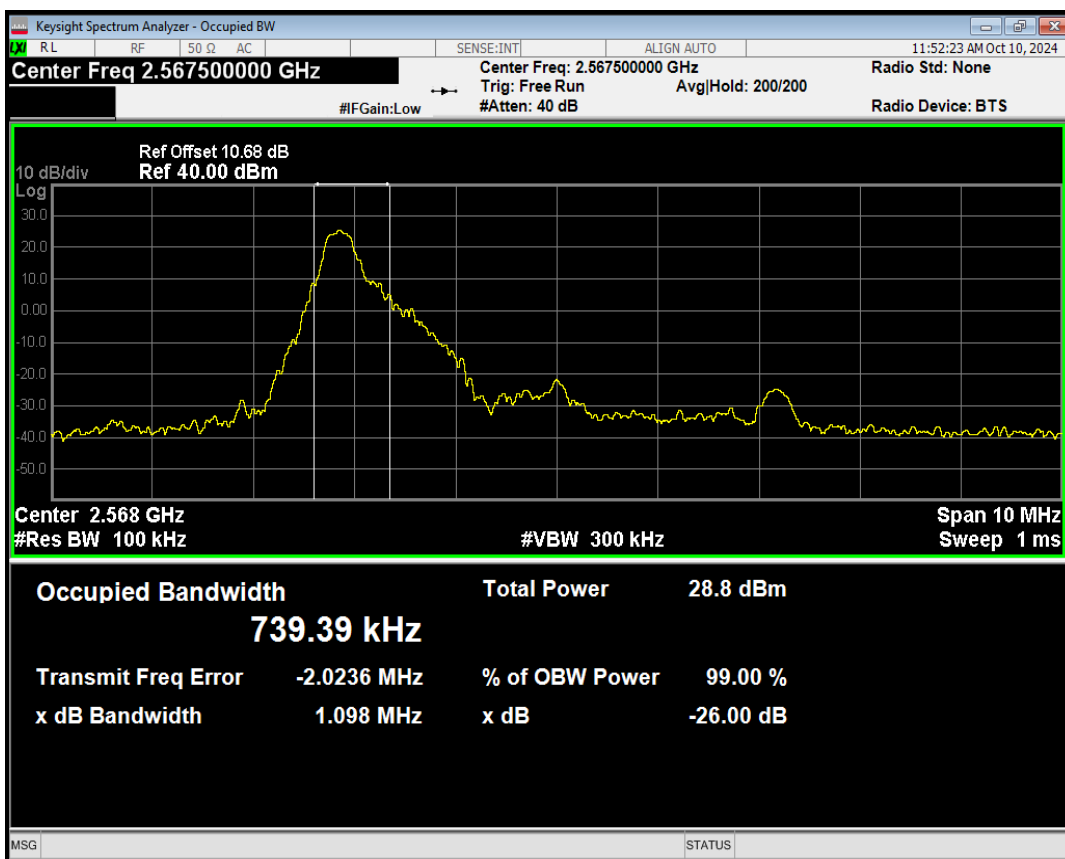

Band7 QPSK BW=5MHz Channel=21425 RB Size=1 Position=#0