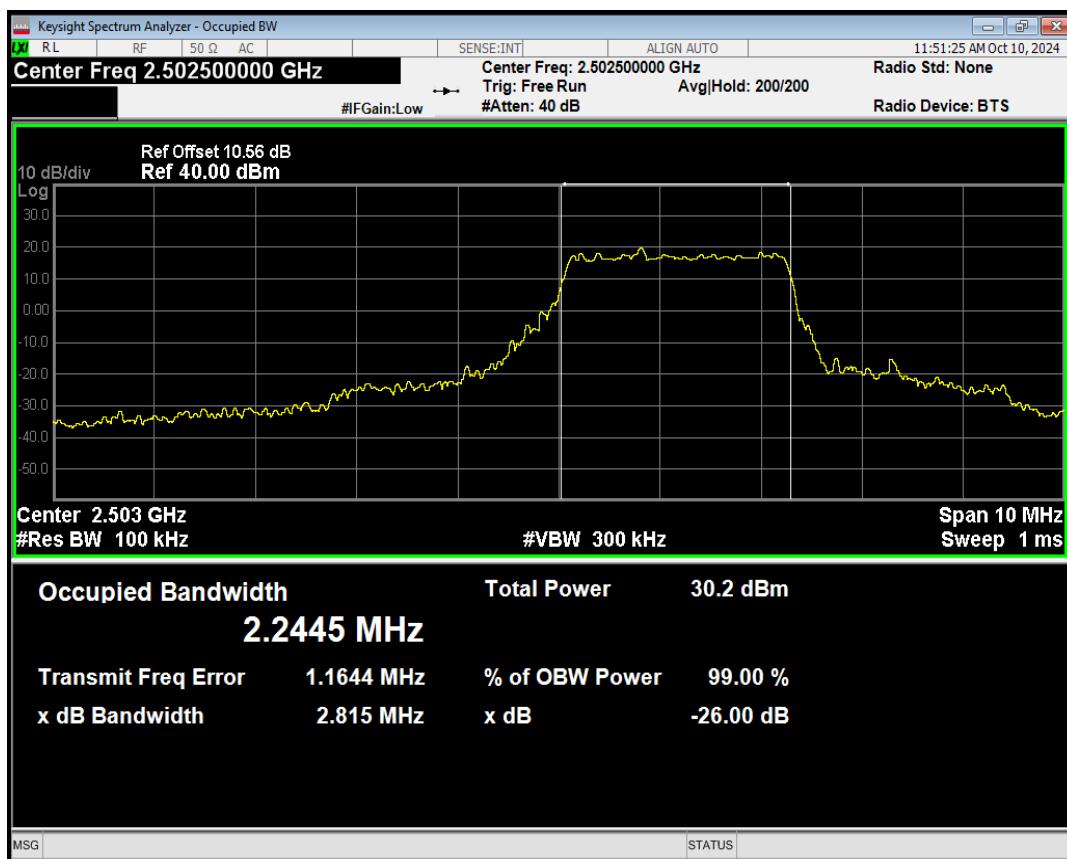

Band7 QPSK BW=5MHz Channel=20775 RB Size=12 Position=#Max