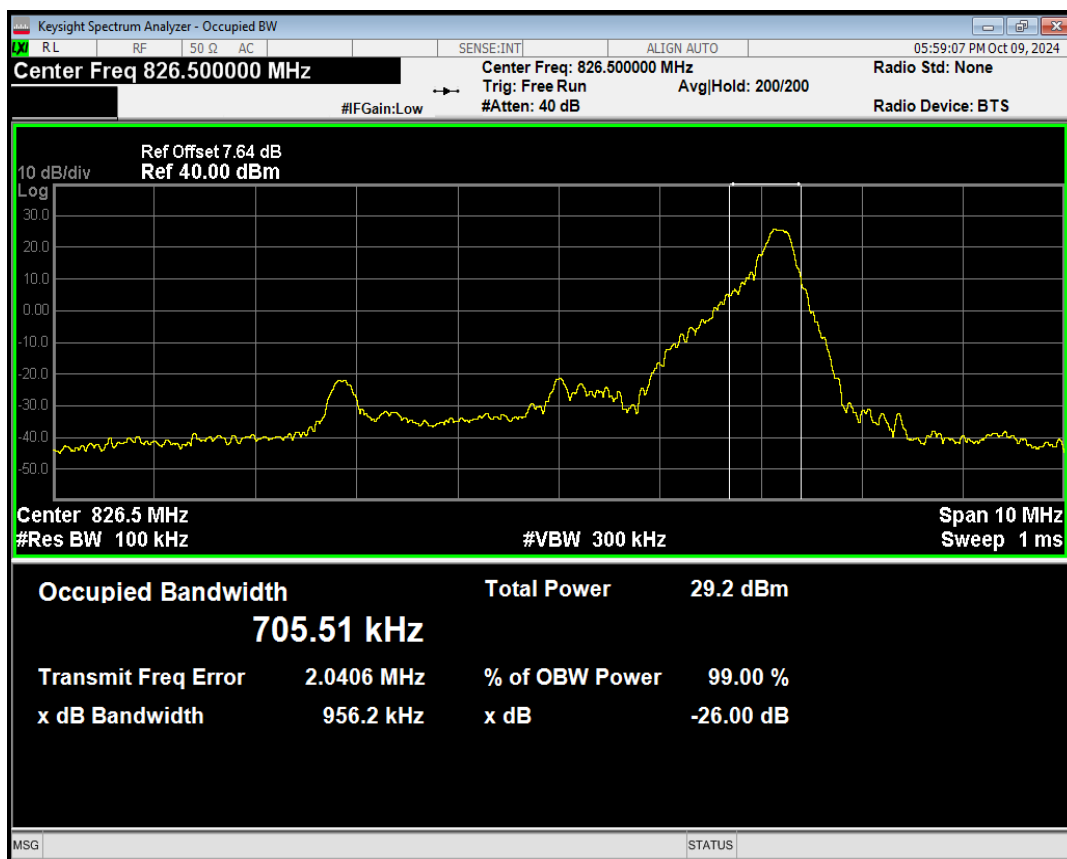

Band5 QAM16 BW=5MHz Channel=20425 RB Size=1 Position=#Max