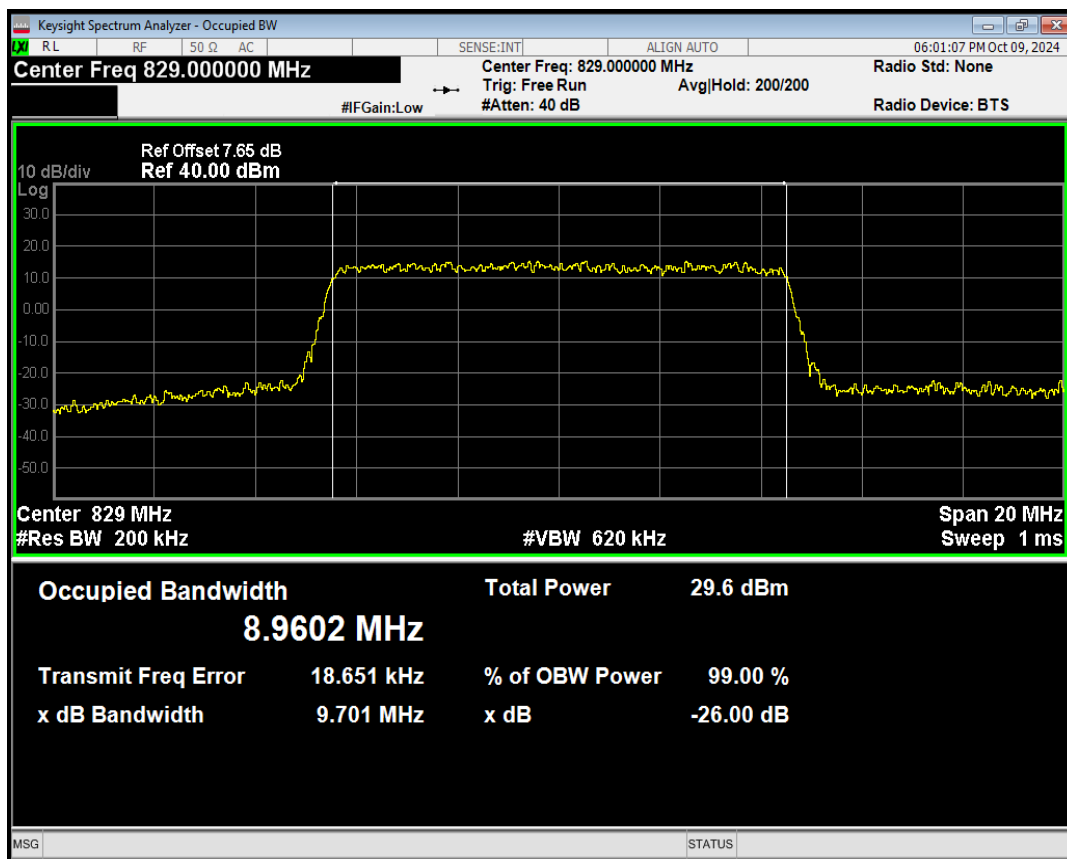

Band5 QAM16 BW=10MHz Channel=20450 RB Size=1 Position=#Max

Band5 QAM16 BW=10MHz Channel=20450 RB Size=25 Position=#0

Band5 QAM16 BW=10MHz Channel=20450 RB Size=25 Position=#Max

Band5 QAM16 BW=10MHz Channel=20450 RB Size=50 Position=#0