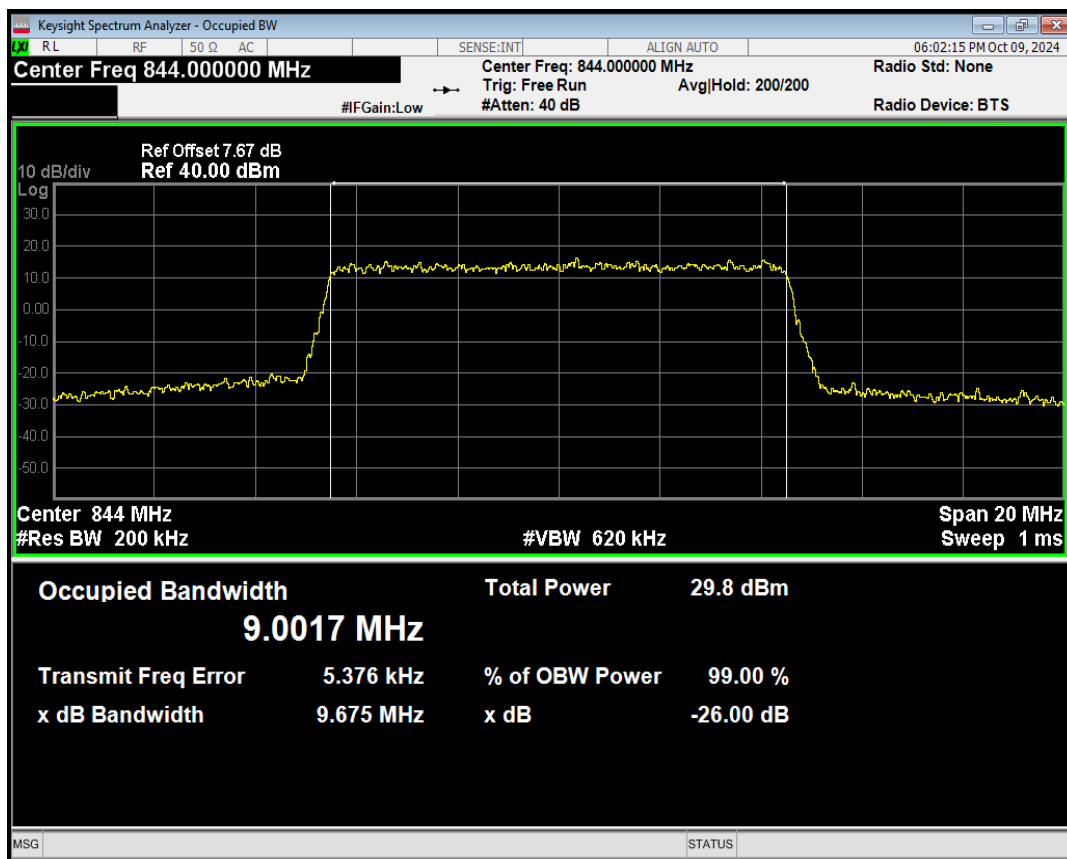

Band5 QAM16 BW=10MHz Channel=20600 RB Size=1 Position=#Max

Band5 QAM16 BW=10MHz Channel=20600 RB Size=25 Position=#0

Band5 QAM16 BW=10MHz Channel=20600 RB Size=25 Position=#Max

Band5 QAM16 BW=10MHz Channel=20600 RB Size=50 Position=#0