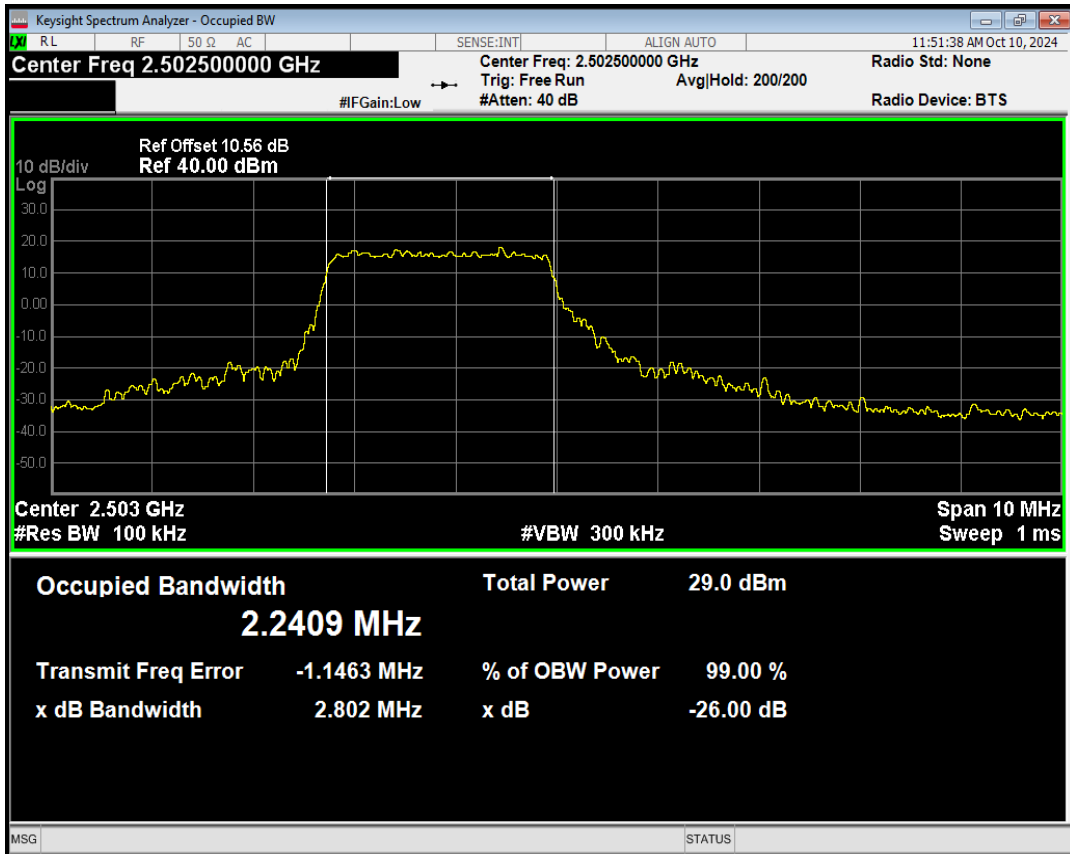

Band7 QAM16 BW=5MHz Channel=20775 RB Size=12 Position=#0