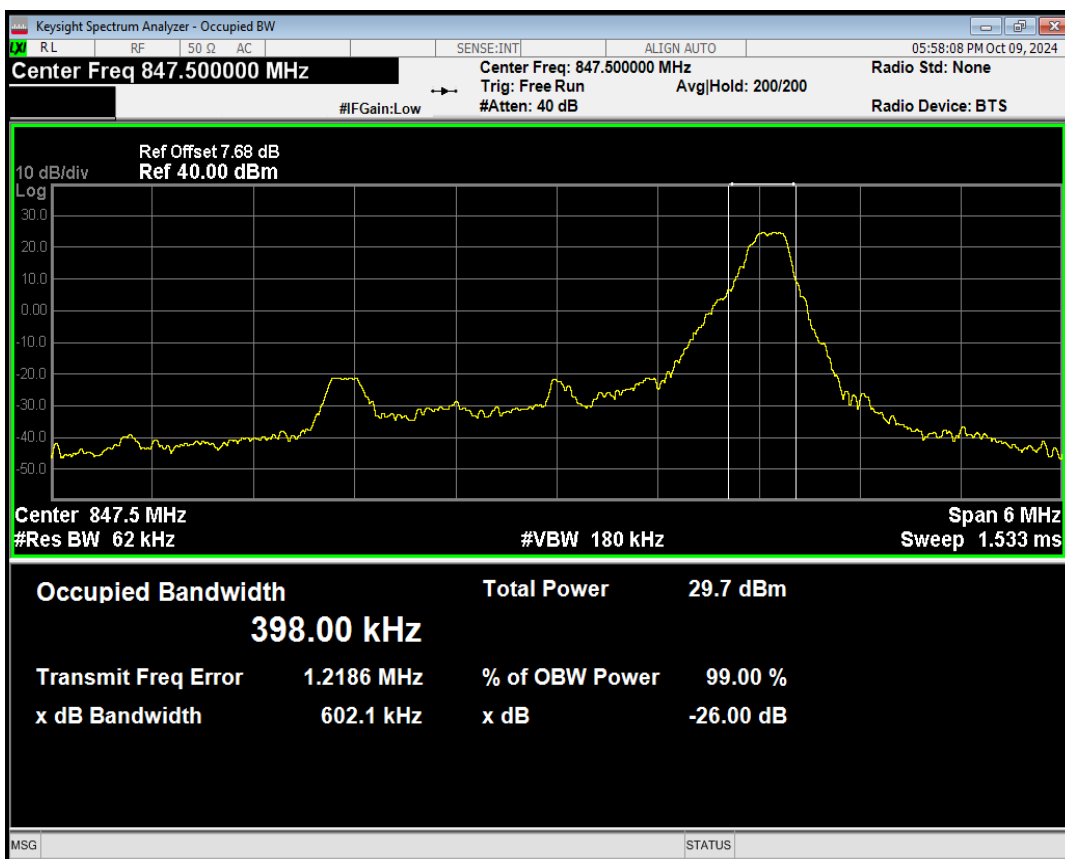

Band5 QPSK BW=3MHz Channel=20635 RB Size=1 Position=#Max