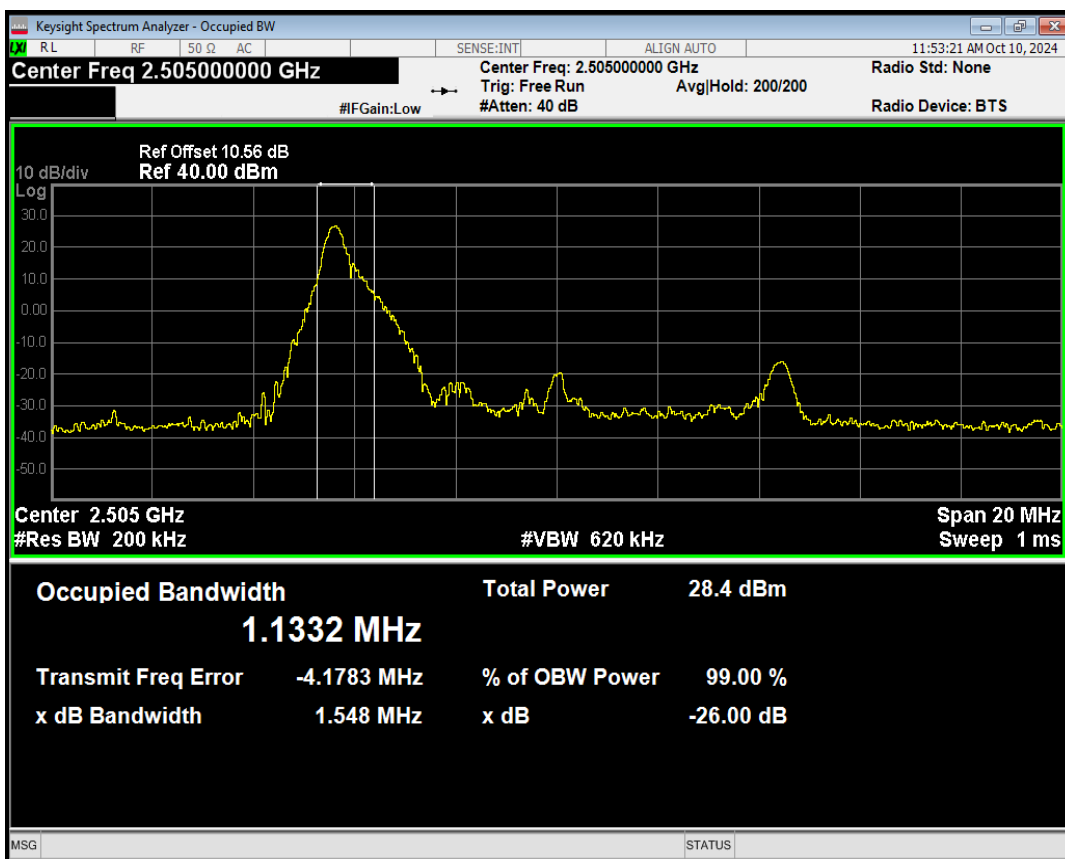

Band7 QAM16 BW=10MHz Channel=20800 RB Size=1 Position=#0