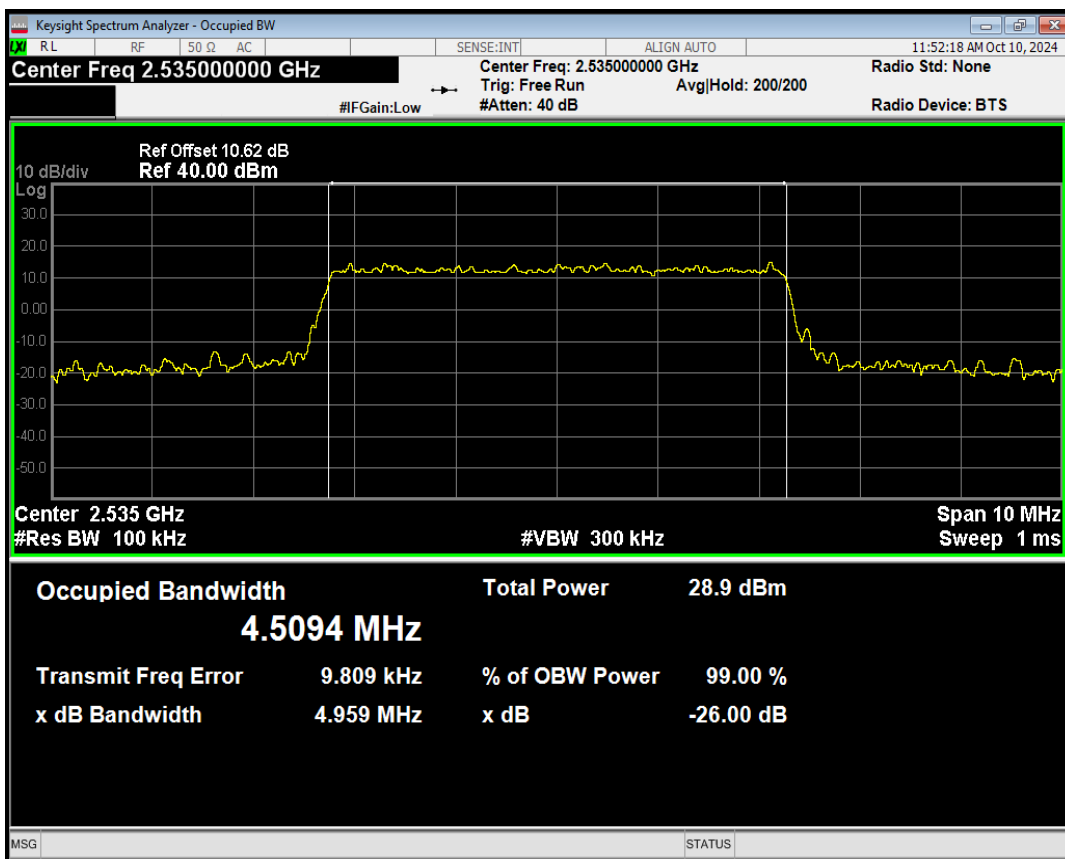

Band7 QAM16 BW=5MHz Channel=21100 RB Size=1 Position=#Max

Band7 QAM16 BW=5MHz Channel=21100 RB Size=12 Position=#0

Band7 QAM16 BW=5MHz Channel=21100 RB Size=12 Position=#Max

Band7 QAM16 BW=5MHz Channel=21100 RB Size=25 Position=#0