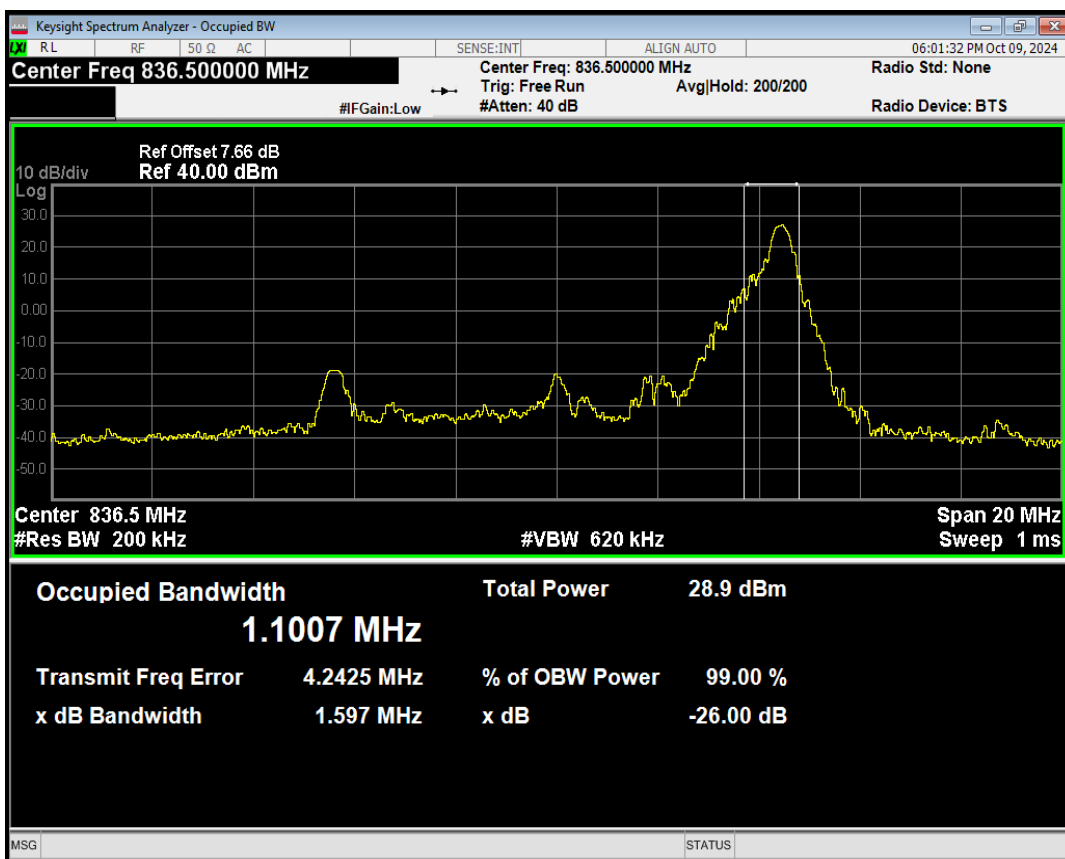

Band5 QAM16 BW=10MHz Channel=20525 RB Size=1 Position=#Max