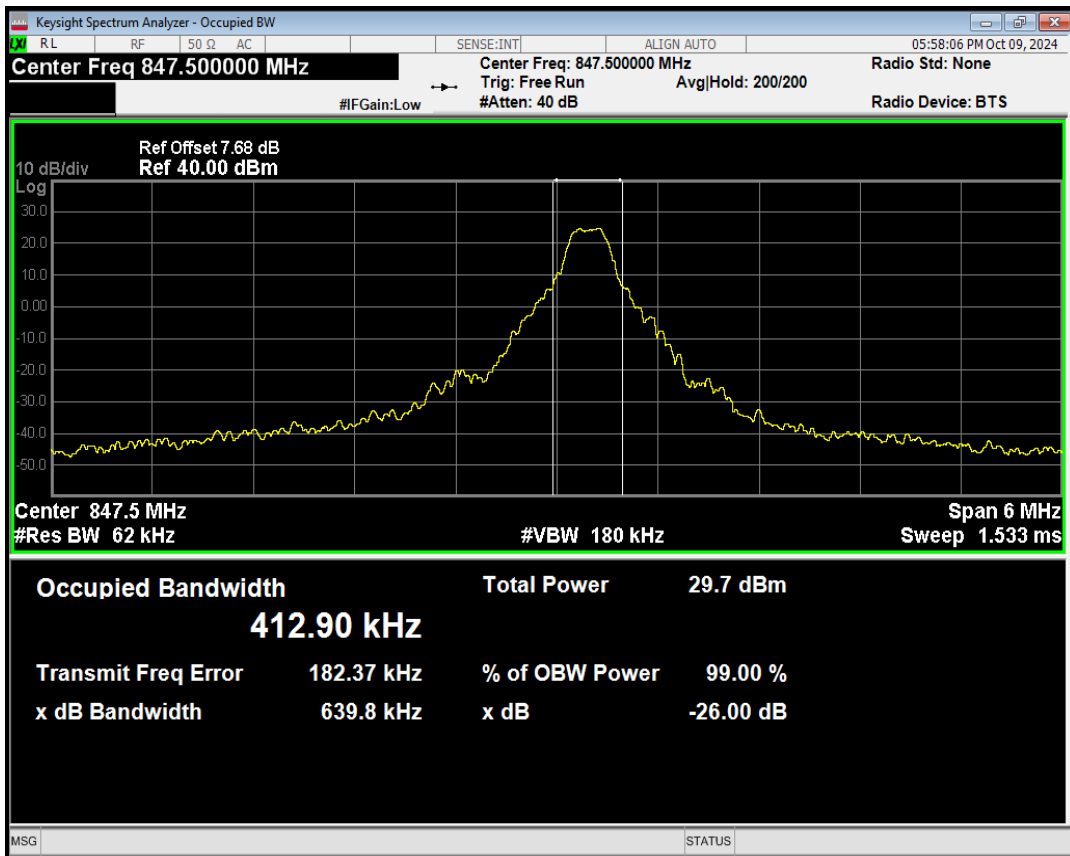

Band5 QPSK BW=3MHz Channel=20635 RB Size=1 Position=#Mid