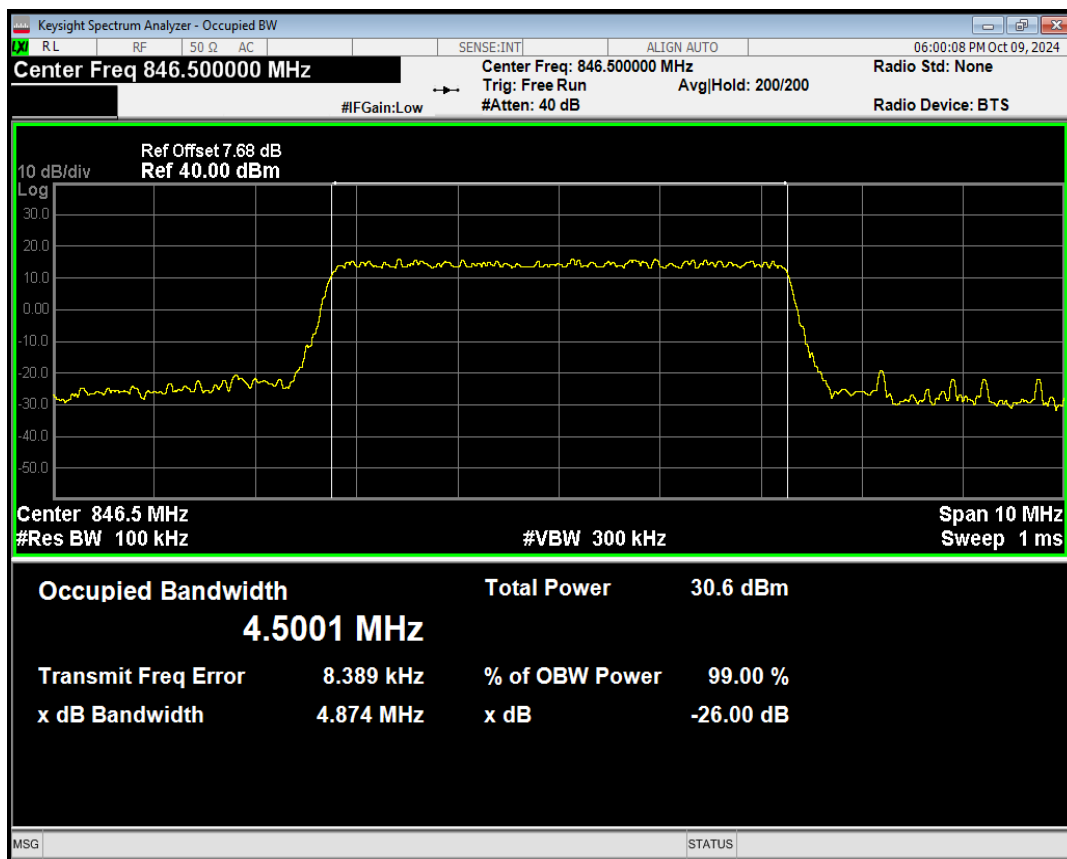

Band5 QPSK BW=5MHz Channel=20625 RB Size=25 Position=#0