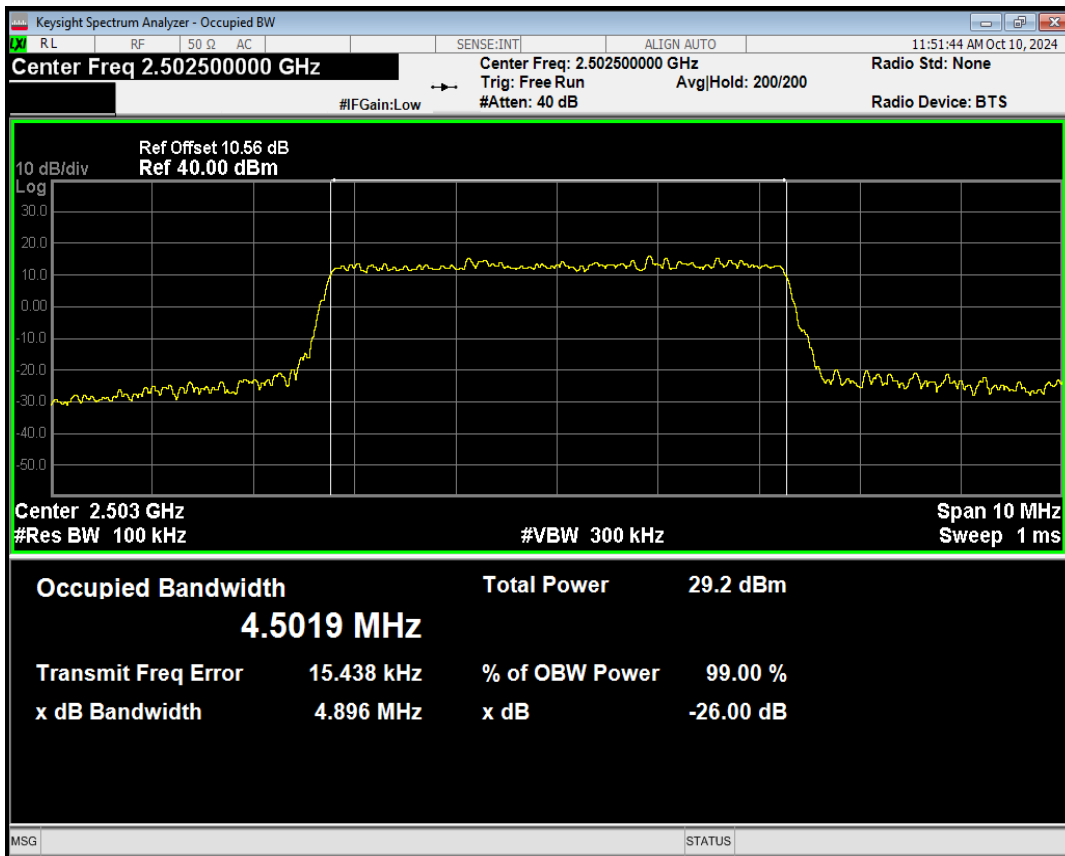

Band7 QAM16 BW=5MHz Channel=20775 RB Size=1 Position=#Max

Band7 QAM16 BW=5MHz Channel=20775 RB Size=12 Position=#0

Band7 QAM16 BW=5MHz Channel=20775 RB Size=12 Position=#Max

Band7 QAM16 BW=5MHz Channel=20775 RB Size=25 Position=#0