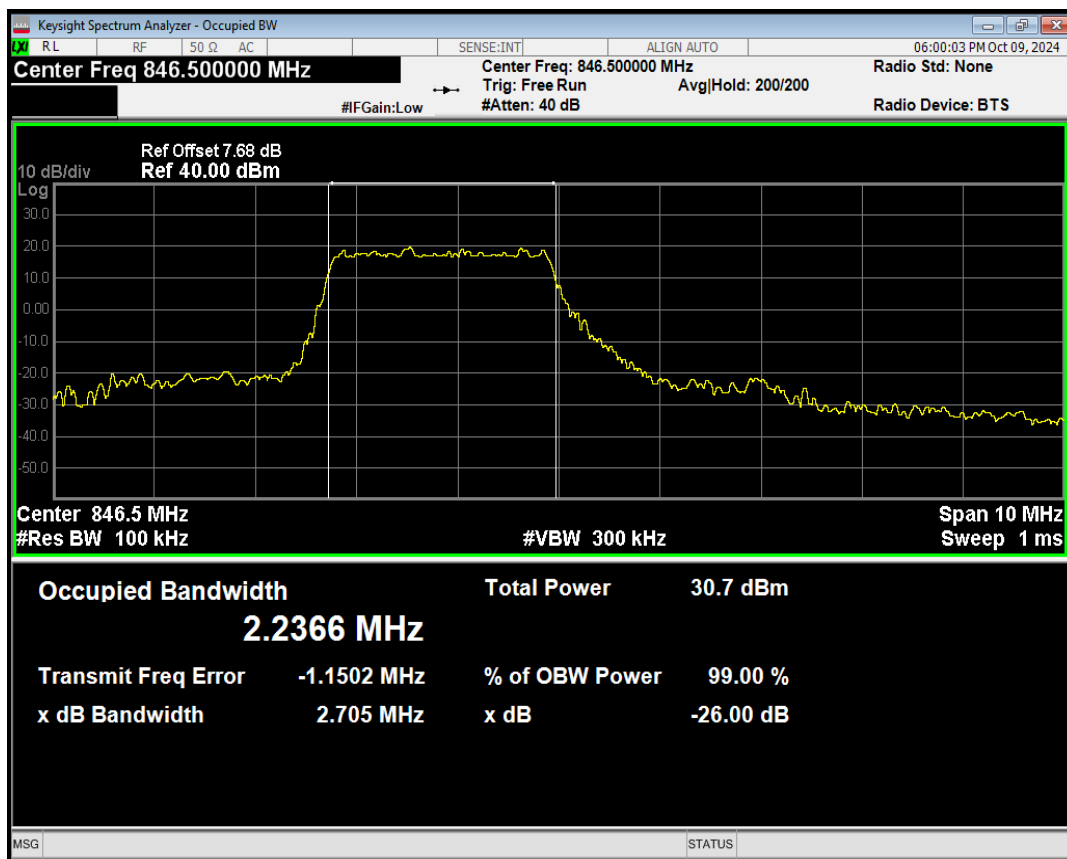

Band5 QPSK BW=5MHz Channel=20625 RB Size=1 Position=#0

Band5 QPSK BW=5MHz Channel=20625 RB Size=1 Position=#Mid

Band5 QPSK BW=5MHz Channel=20625 RB Size=1 Position=#Max

Band5 QPSK BW=5MHz Channel=20625 RB Size=12 Position=#0