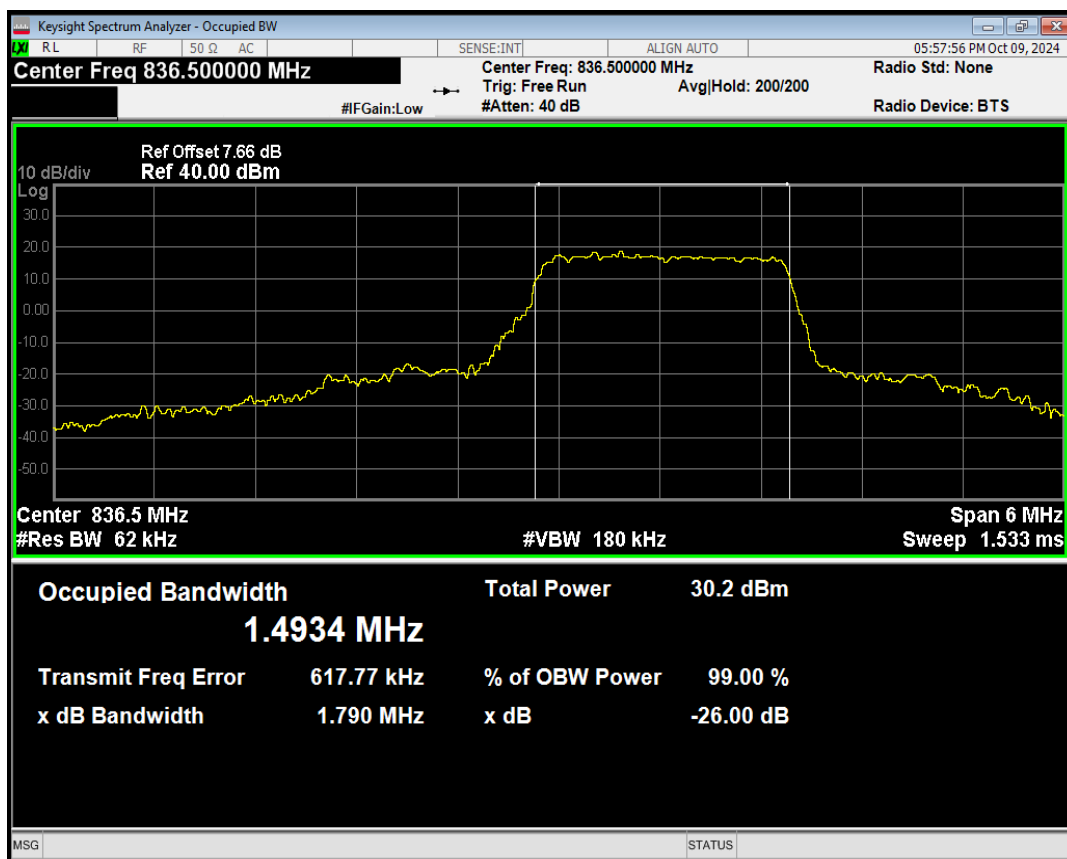

Band5 QAM16 BW=3MHz Channel=20525 RB Size=8 Position=#Max