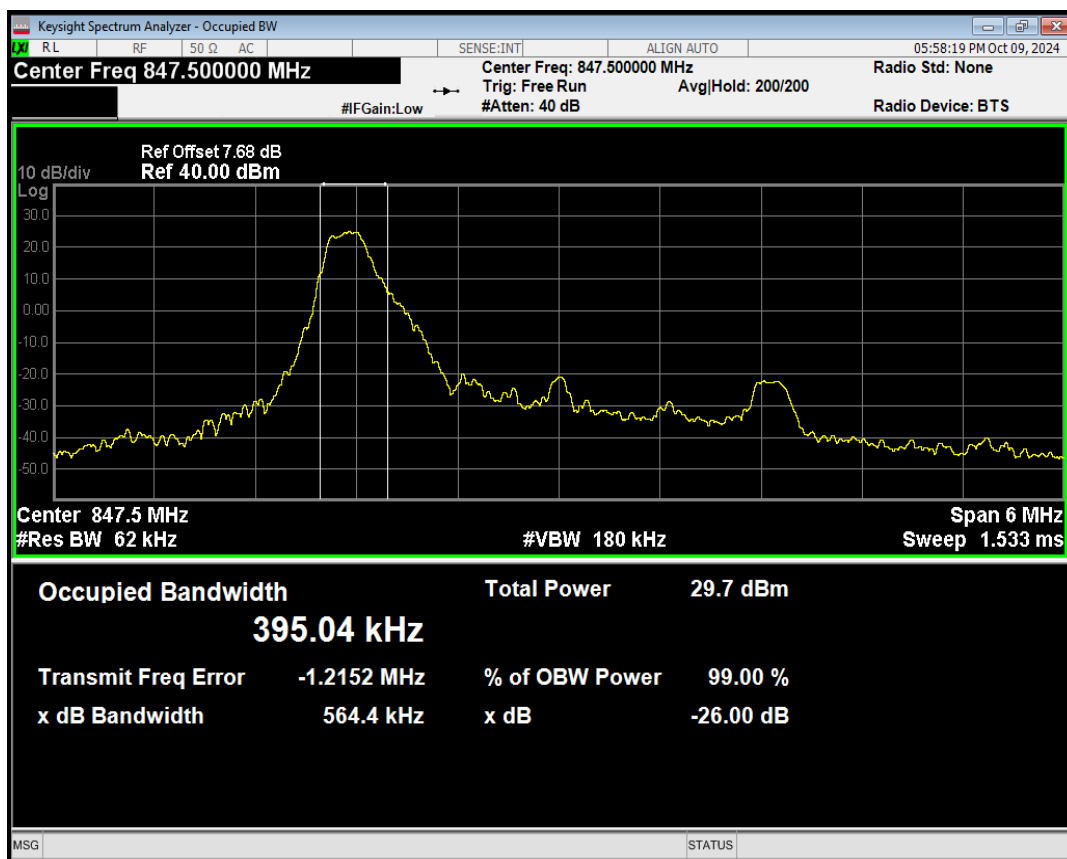

Band5 QAM16 BW=3MHz Channel=20635 RB Size=1 Position=#0