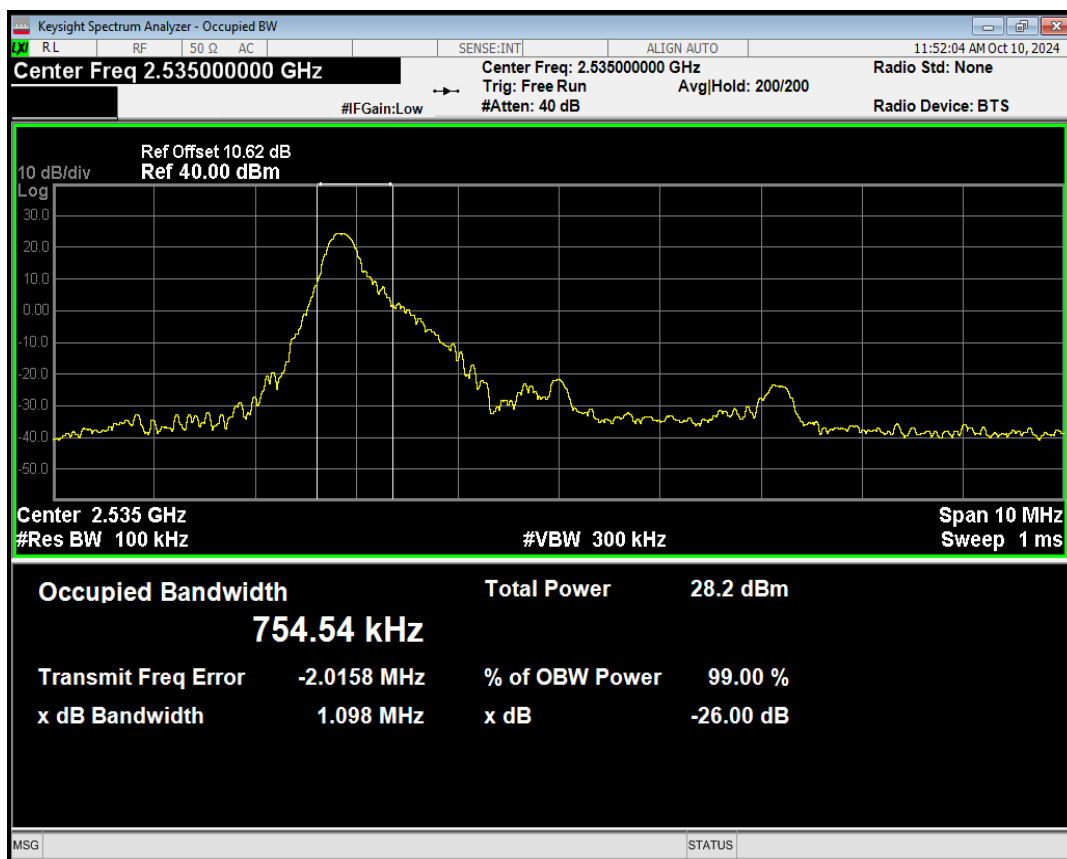

Band7 QAM16 BW=5MHz Channel=21100 RB Size=1 Position=#0