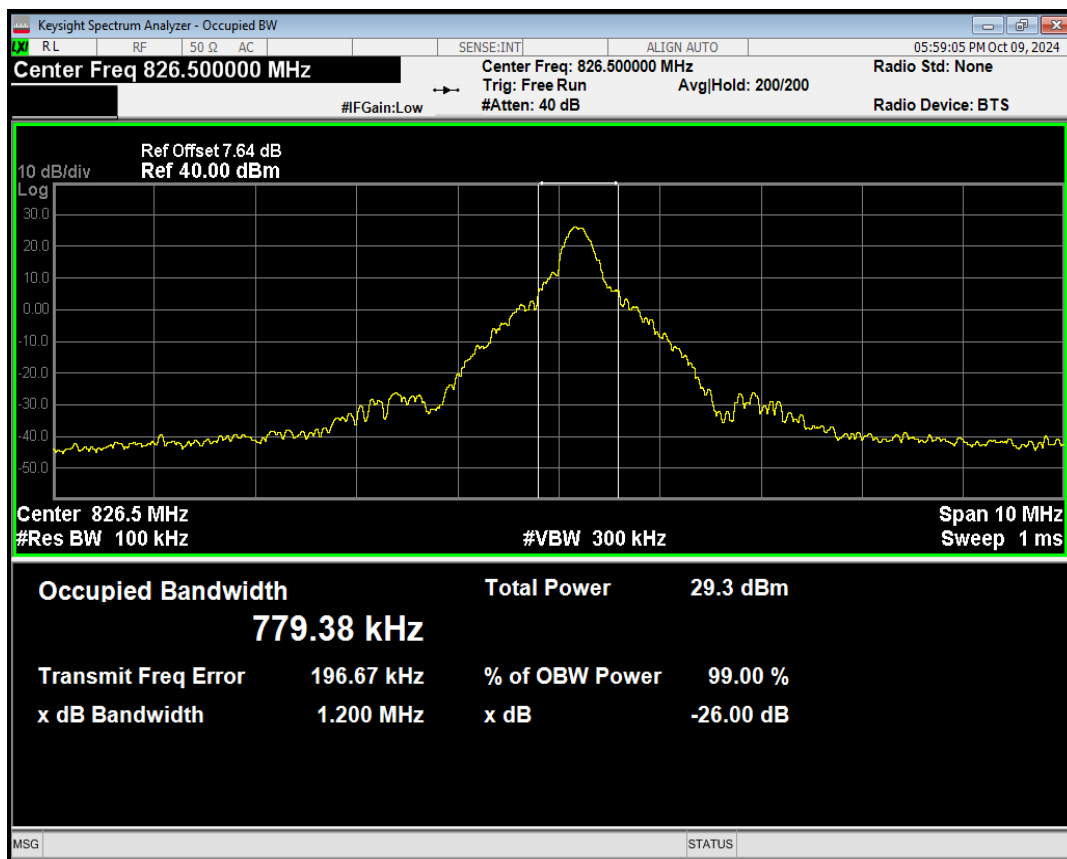

Band5 QPSK BW=5MHz Channel=20425 RB Size=12 Position=#Max

Band5 QPSK BW=5MHz Channel=20425 RB Size=25 Position=#0

Band5 QAM16 BW=5MHz Channel=20425 RB Size=1 Position=#0

Band5 QAM16 BW=5MHz Channel=20425 RB Size=1 Position=#Mid