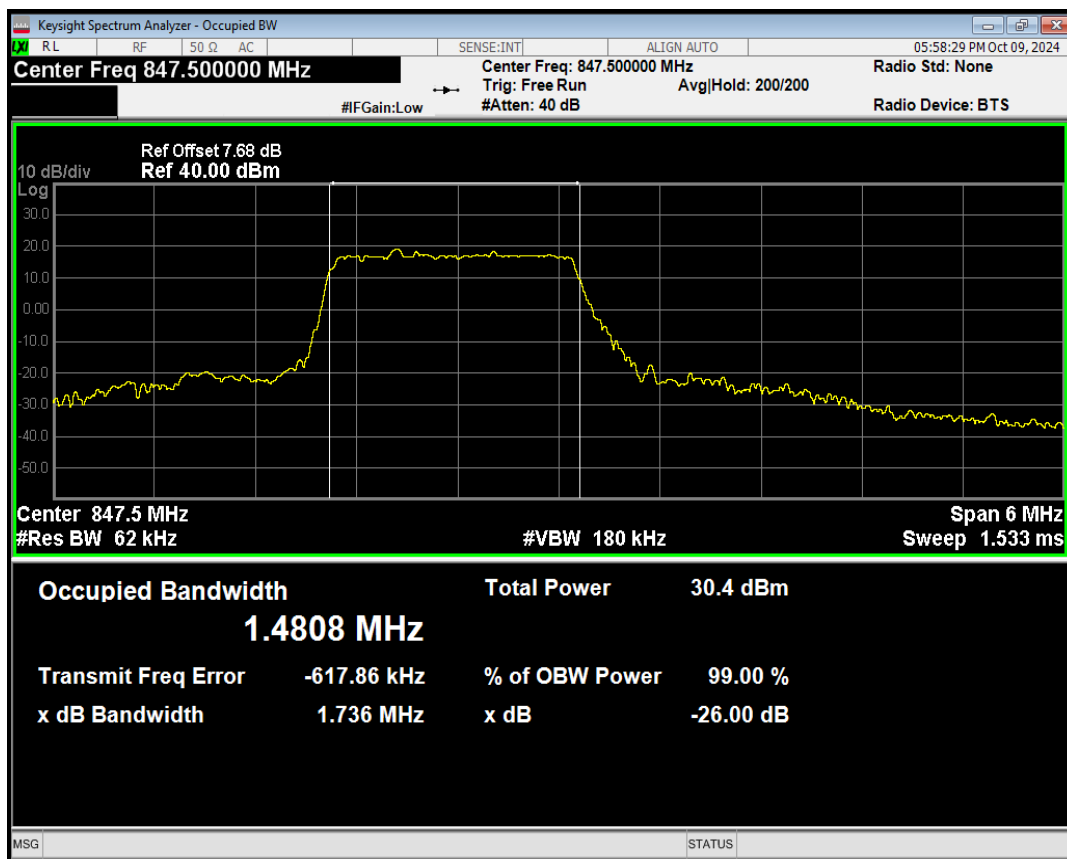

Band5 QAM16 BW=3MHz Channel=20635 RB Size=8 Position=#0