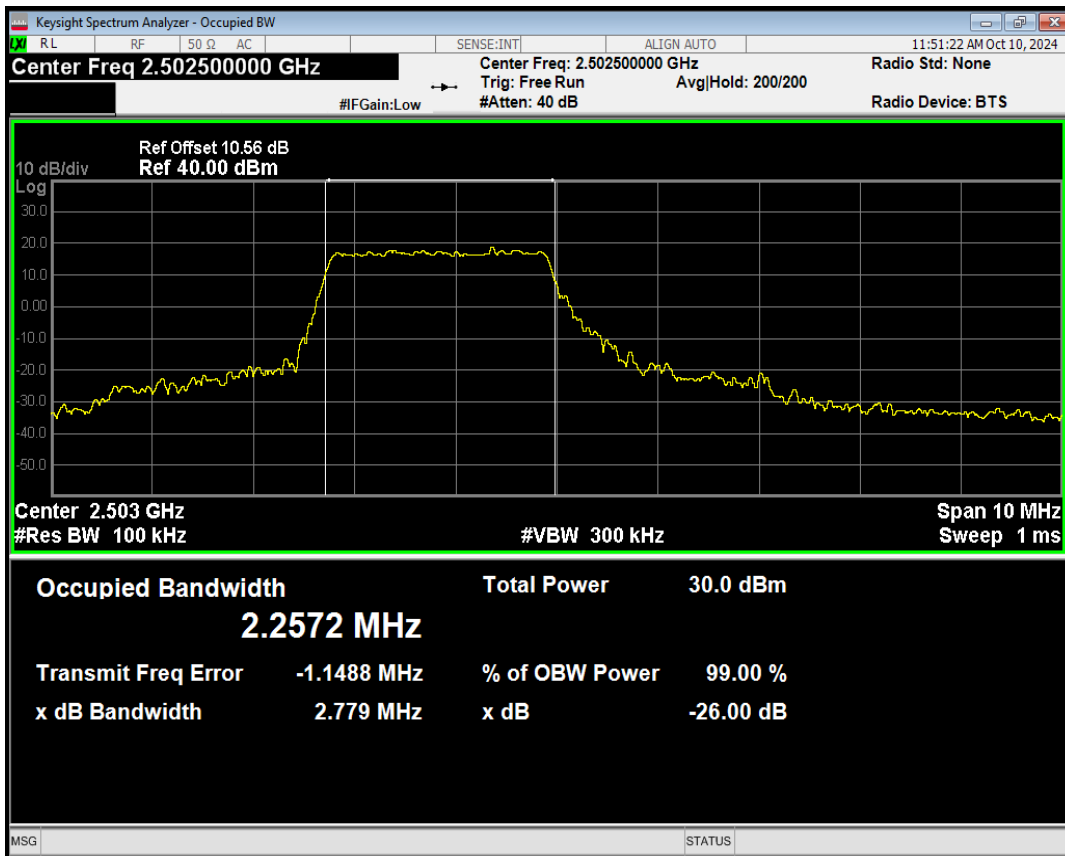

Band7 QPSK BW=5MHz Channel=20775 RB Size=1 Position=#0

Band7 QPSK BW=5MHz Channel=20775 RB Size=1 Position=#Mid

Band7 QPSK BW=5MHz Channel=20775 RB Size=1 Position=#Max

Band7 QPSK BW=5MHz Channel=20775 RB Size=12 Position=#0