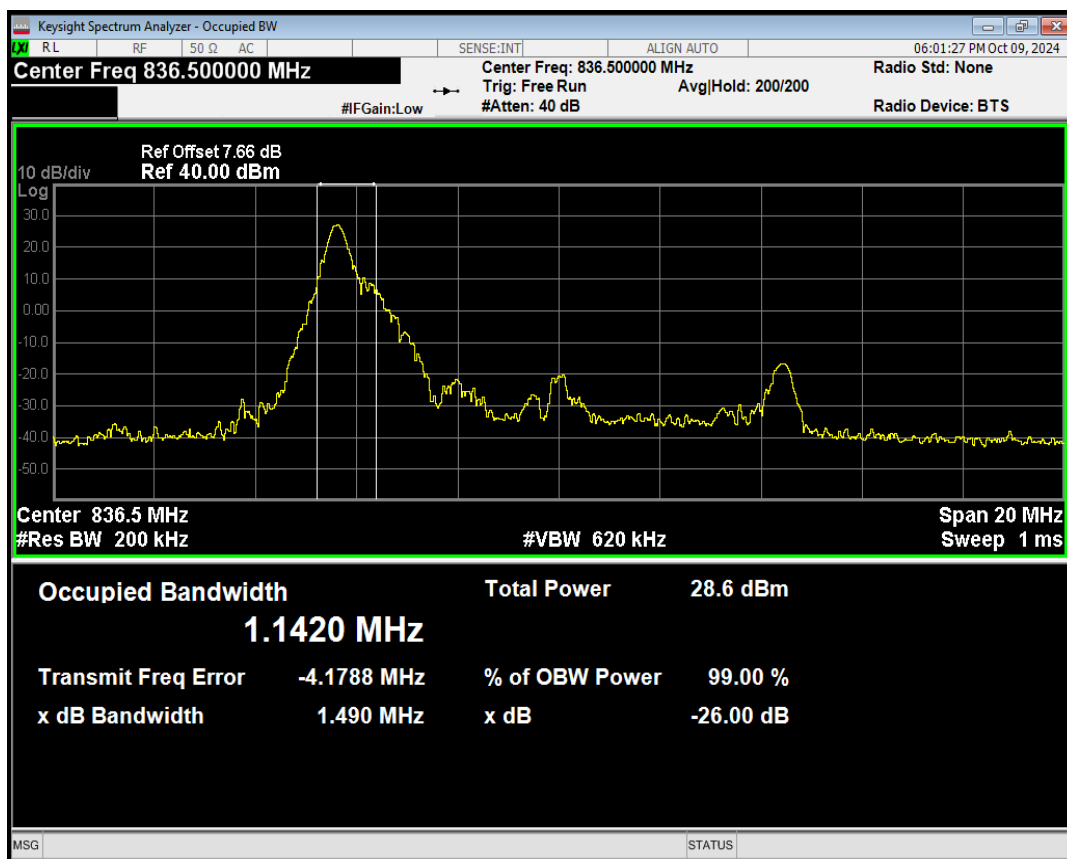

Band5 QAM16 BW=10MHz Channel=20525 RB Size=1 Position=#0