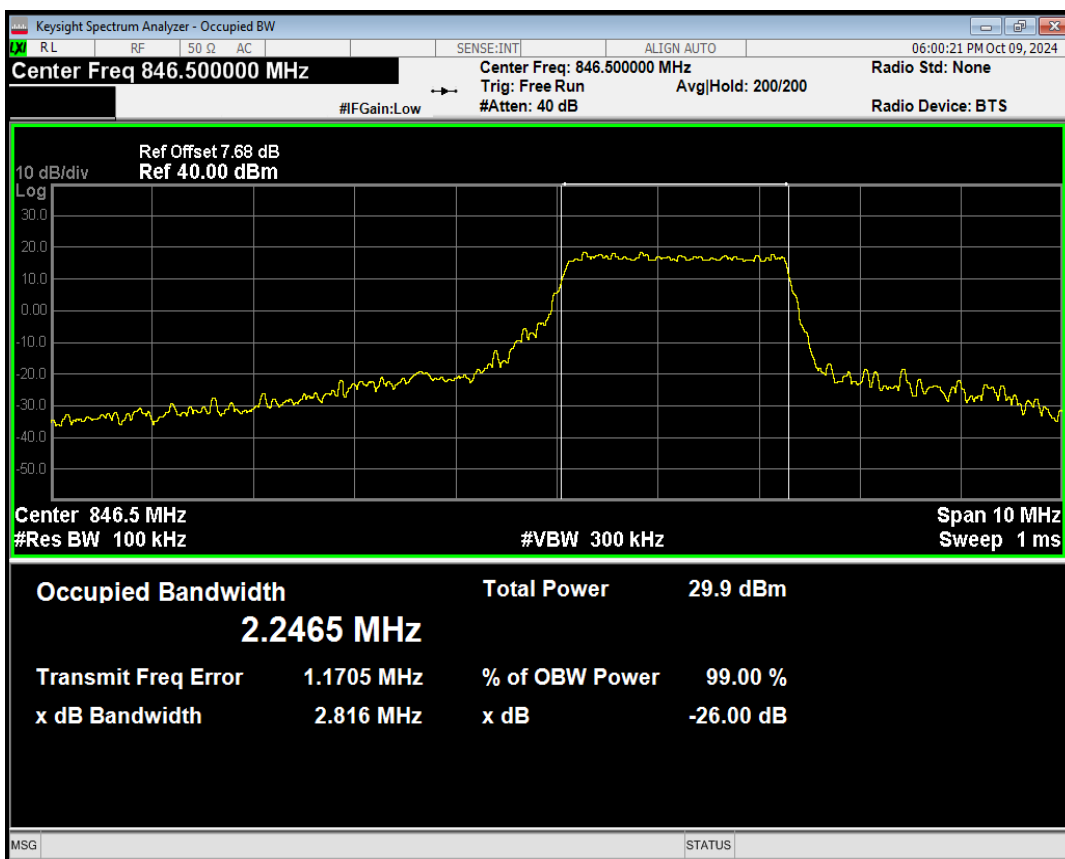

Band5 QAM16 BW=5MHz Channel=20625 RB Size=12 Position=#Max