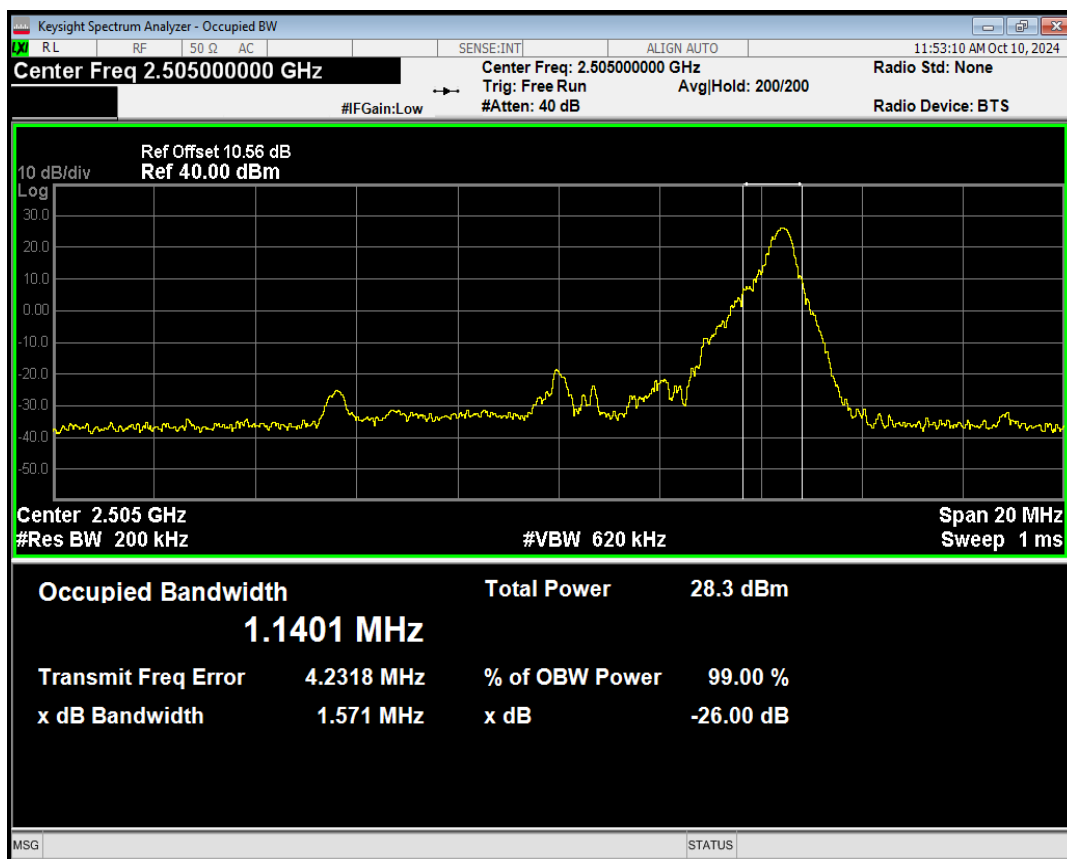

Band7 QPSK BW=10MHz Channel=20800 RB Size=1 Position=#Max