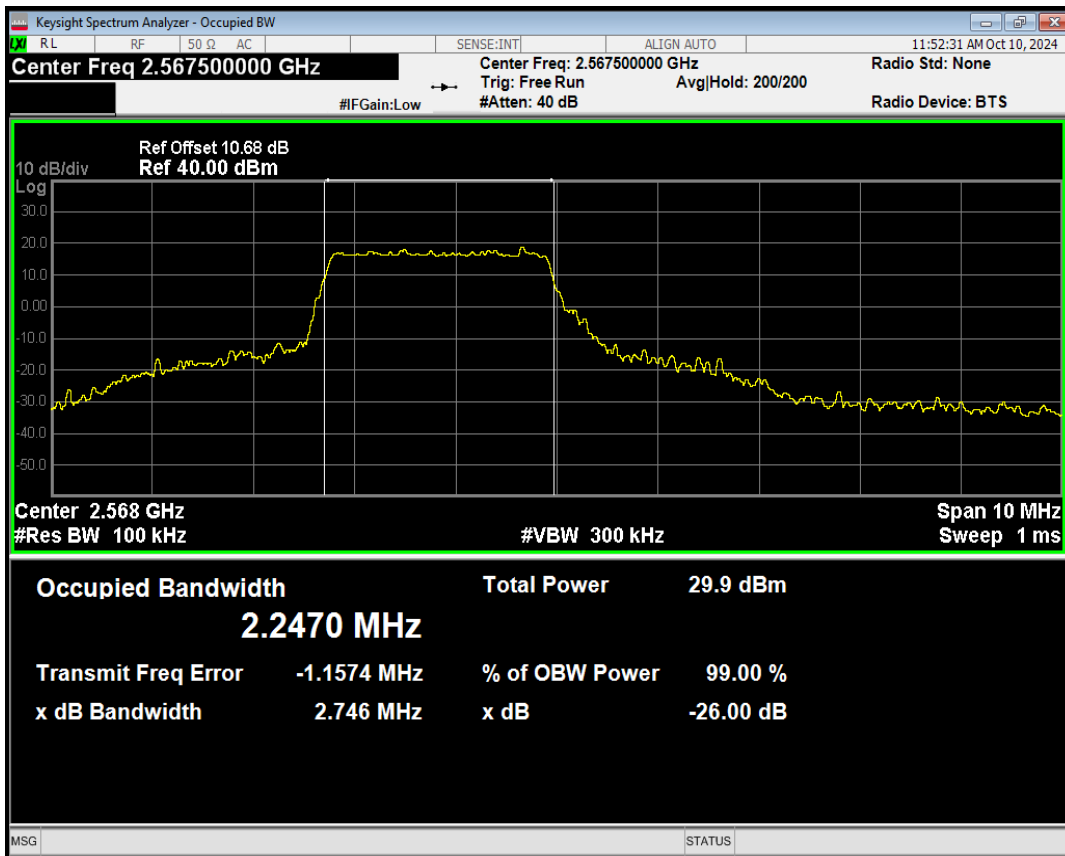

Band7 QPSK BW=5MHz Channel=21425 RB Size=1 Position=#0

Band7 QPSK BW=5MHz Channel=21425 RB Size=1 Position=#Mid

Band7 QPSK BW=5MHz Channel=21425 RB Size=1 Position=#Max

Band7 QPSK BW=5MHz Channel=21425 RB Size=12 Position=#0