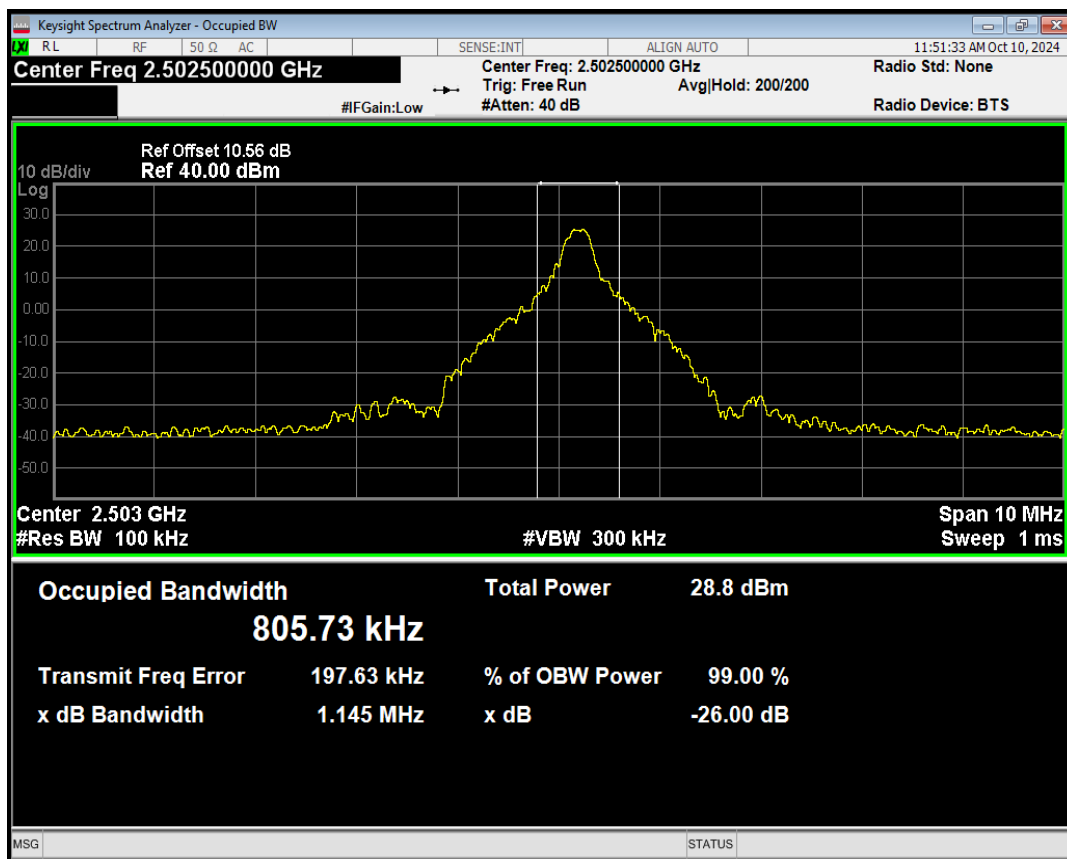

Band7 QPSK BW=5MHz Channel=20775 RB Size=12 Position=#Max

Band7 QPSK BW=5MHz Channel=20775 RB Size=25 Position=#0

Band7 QAM16 BW=5MHz Channel=20775 RB Size=1 Position=#0

Band7 QAM16 BW=5MHz Channel=20775 RB Size=1 Position=#Mid