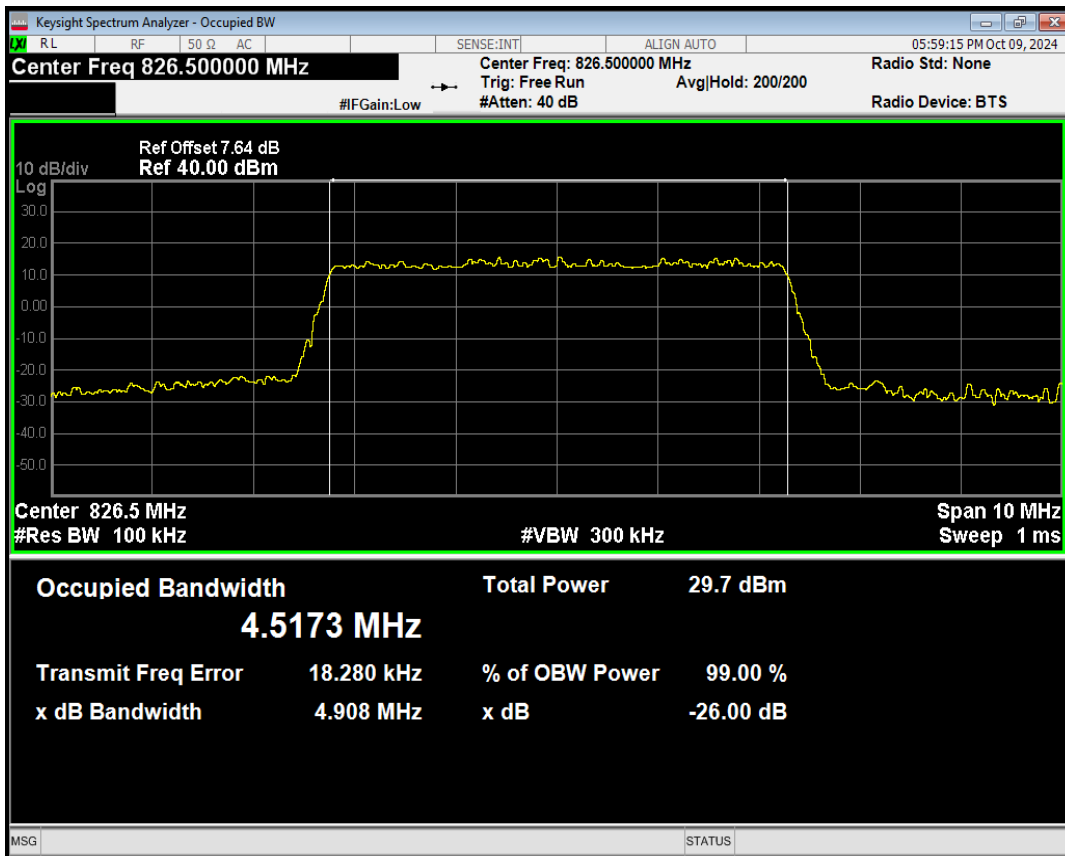

Band5 QAM16 BW=5MHz Channel=20425 RB Size=1 Position=#Max

Band5 QAM16 BW=5MHz Channel=20425 RB Size=12 Position=#0

Band5 QAM16 BW=5MHz Channel=20425 RB Size=12 Position=#Max

Band5 QAM16 BW=5MHz Channel=20425 RB Size=25 Position=#0