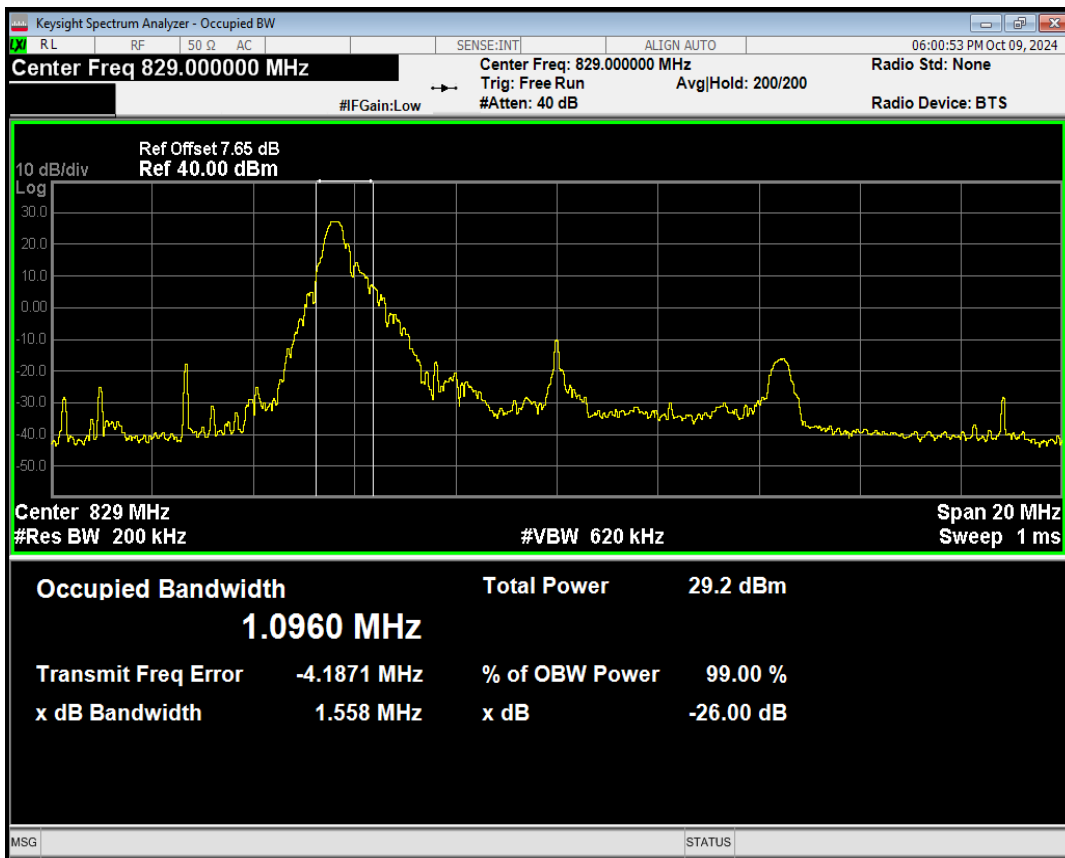

Band5 QAM16 BW=10MHz Channel=20450 RB Size=1 Position=#0