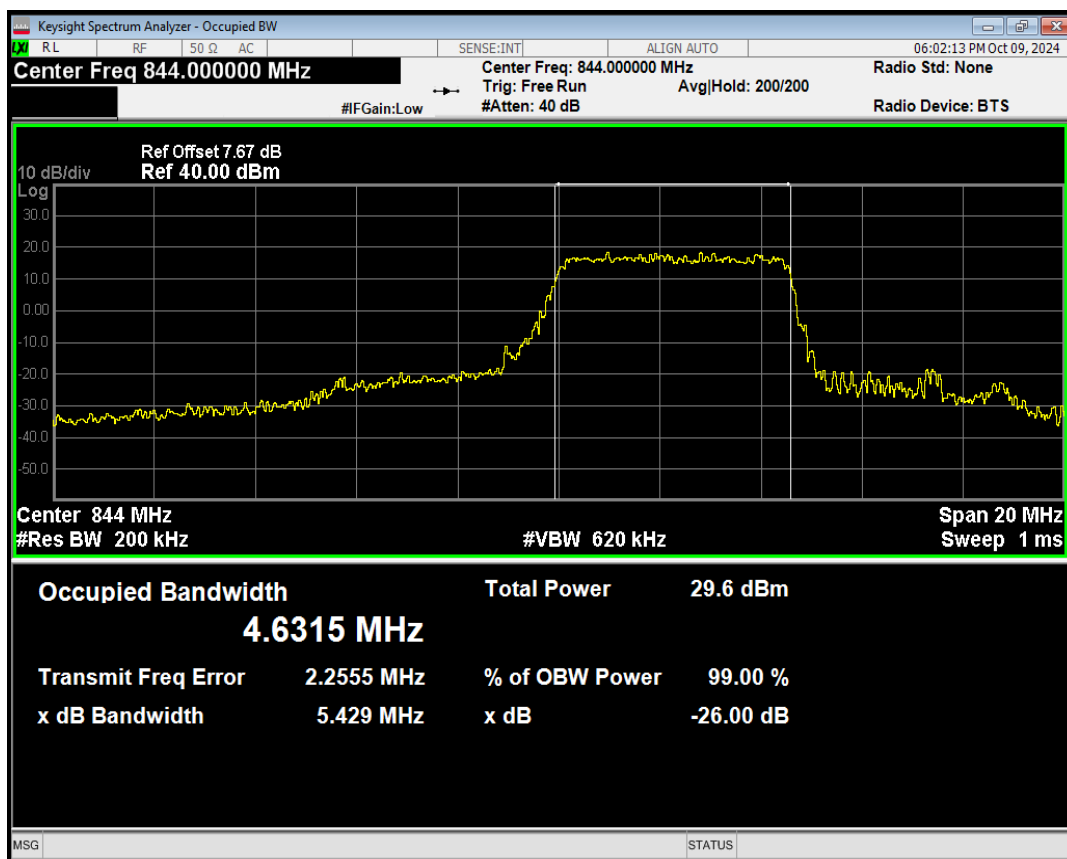

Band5 QAM16 BW=10MHz Channel=20600 RB Size=25 Position=#Max