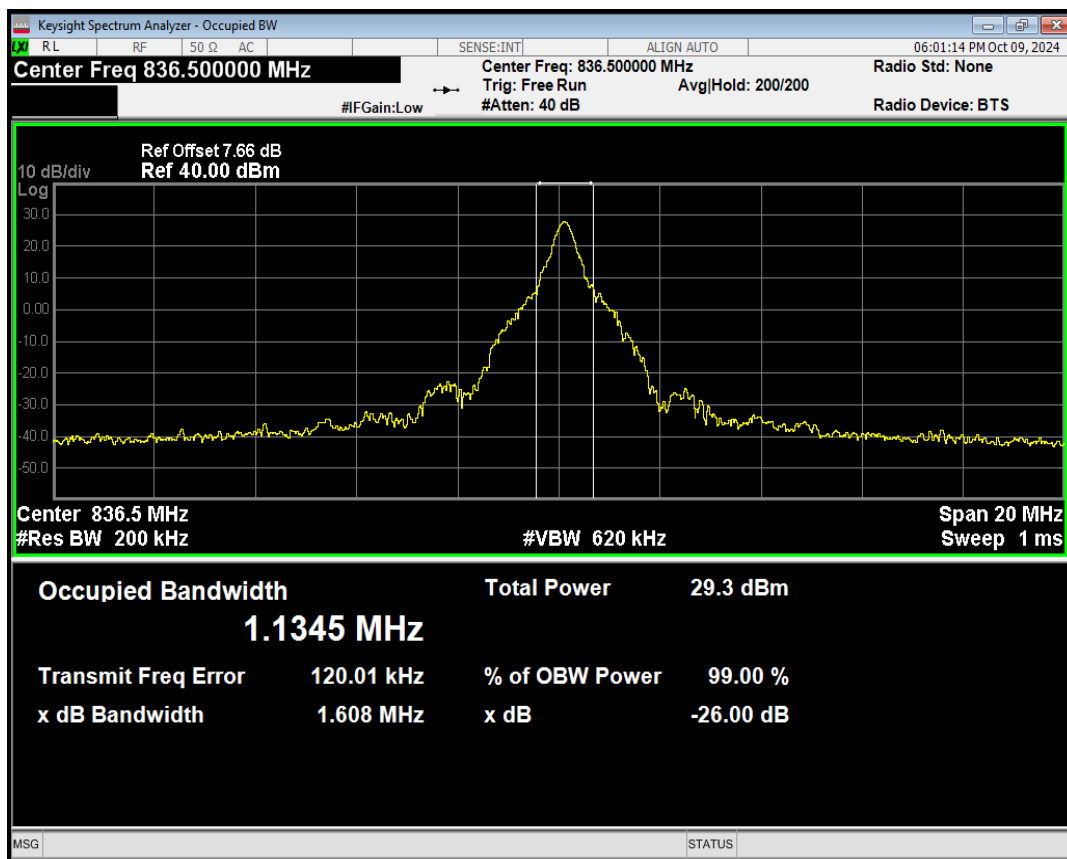

Band5 QPSK BW=10MHz Channel=20525 RB Size=1 Position=#Mid