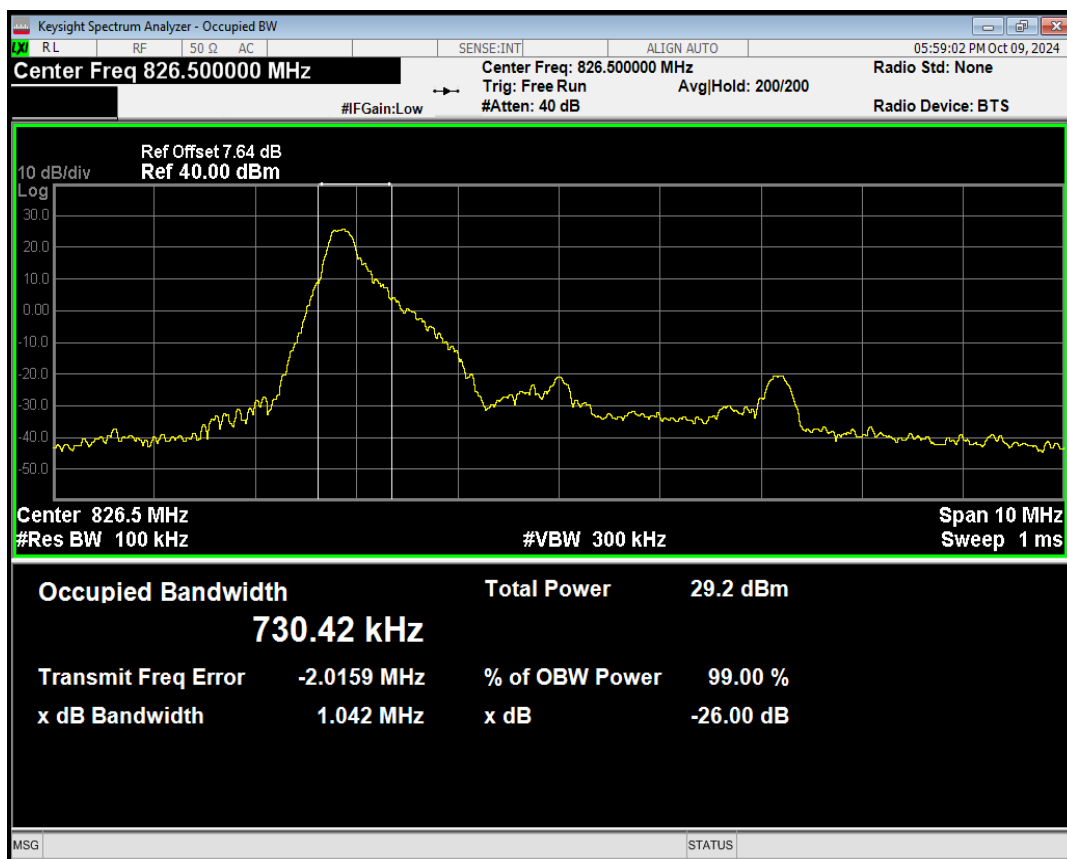

Band5 QAM16 BW=5MHz Channel=20425 RB Size=1 Position=#0