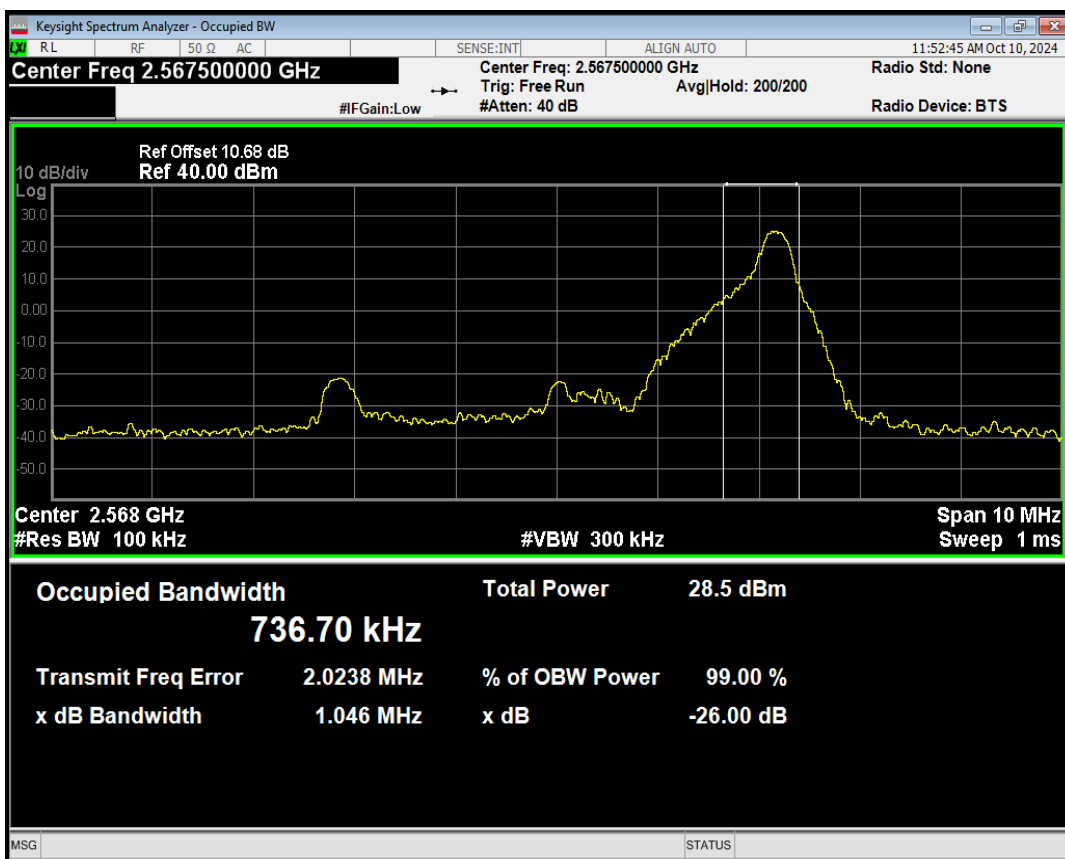

Band7 QAM16 BW=5MHz Channel=21425 RB Size=1 Position=#Max