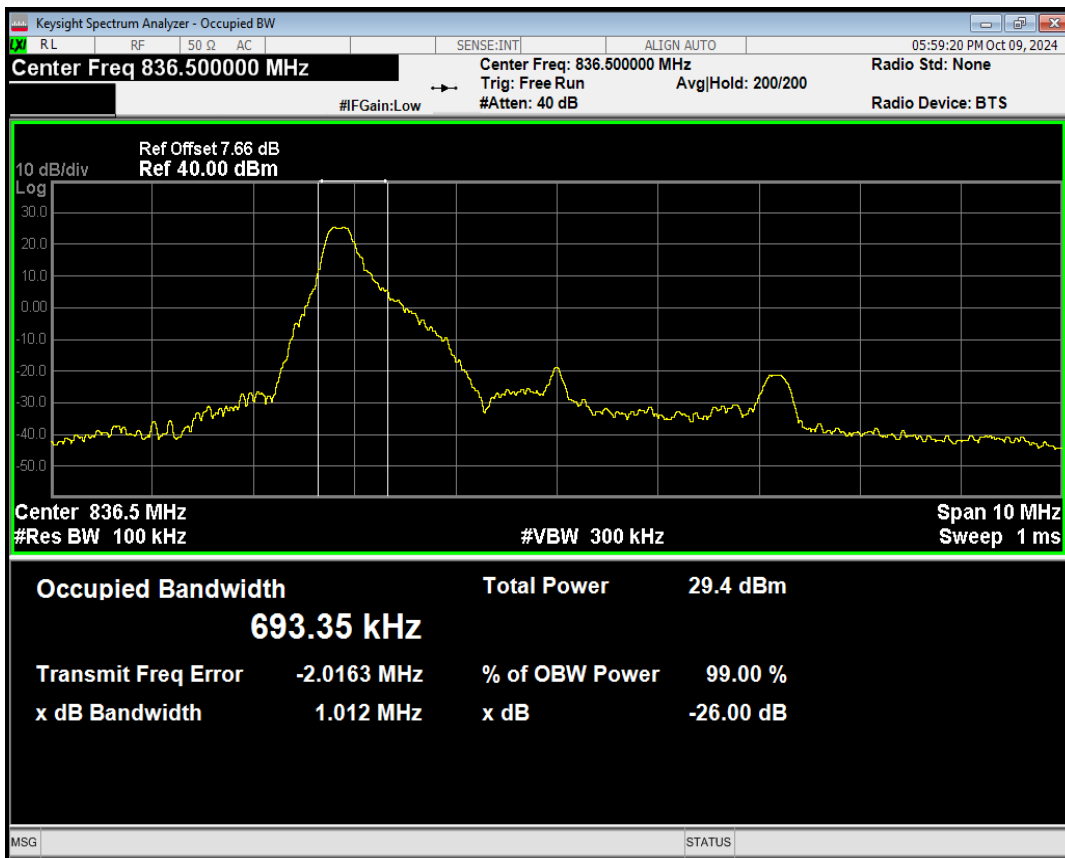

Band5 QPSK BW=5MHz Channel=20525 RB Size=1 Position=#0