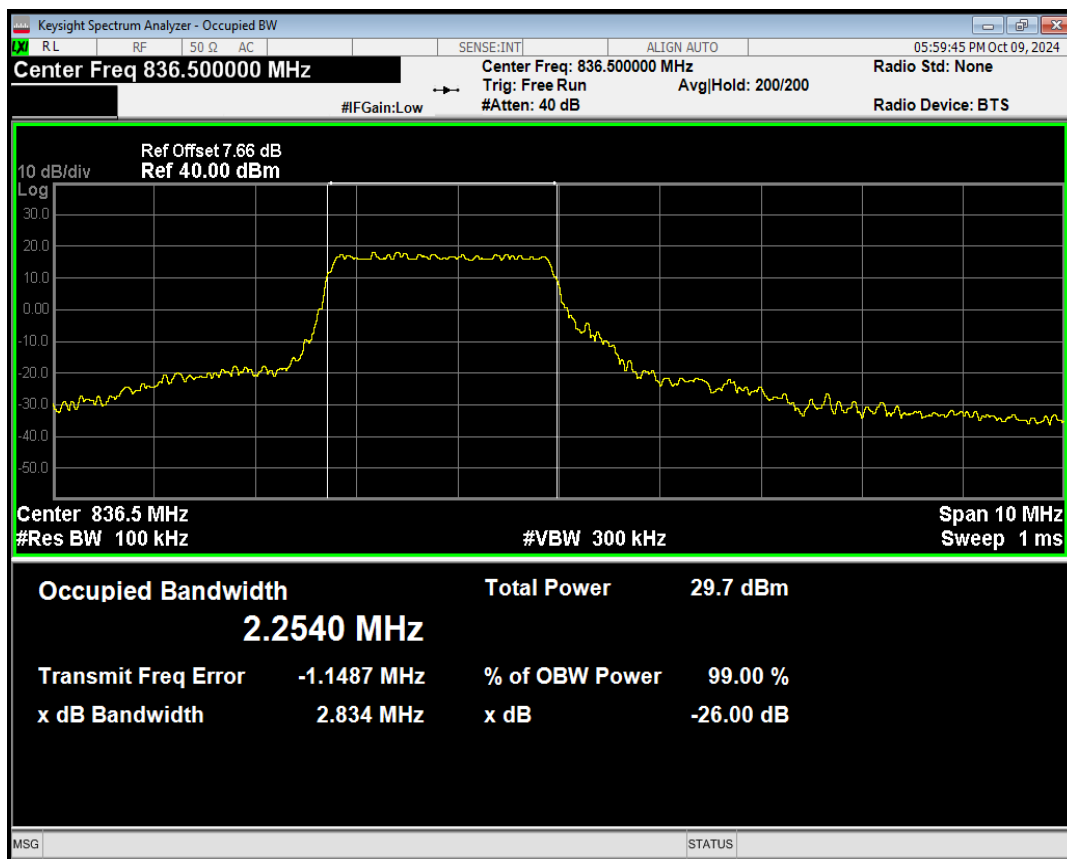

Band5 QAM16 BW=5MHz Channel=20525 RB Size=12 Position=#0