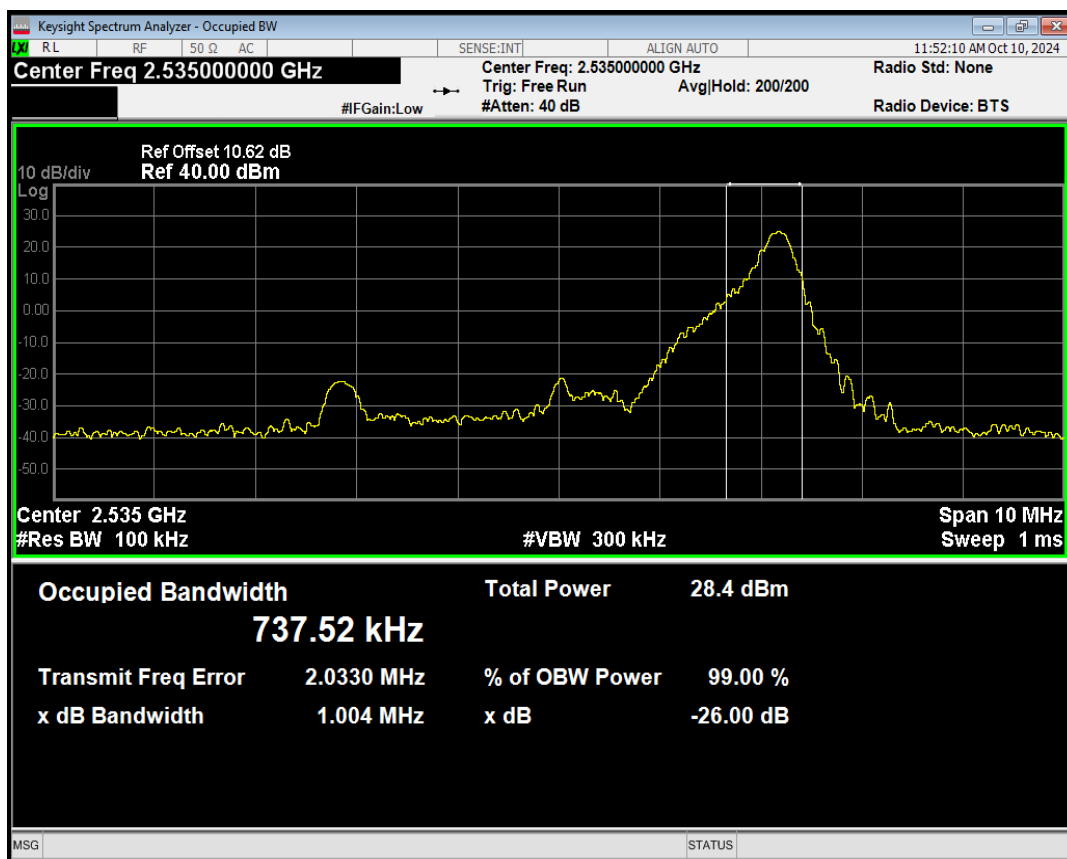

Band7 QAM16 BW=5MHz Channel=21100 RB Size=1 Position=#Max