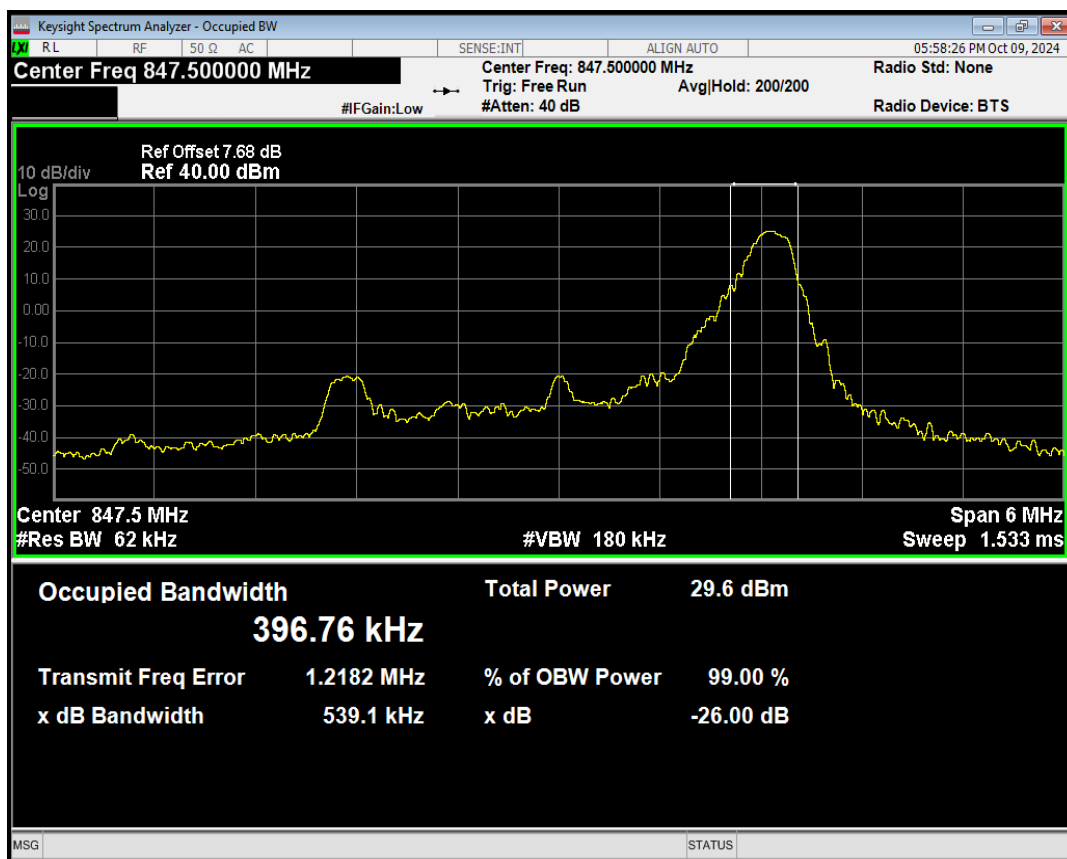

Band5 QAM16 BW=3MHz Channel=20635 RB Size=1 Position=#Max