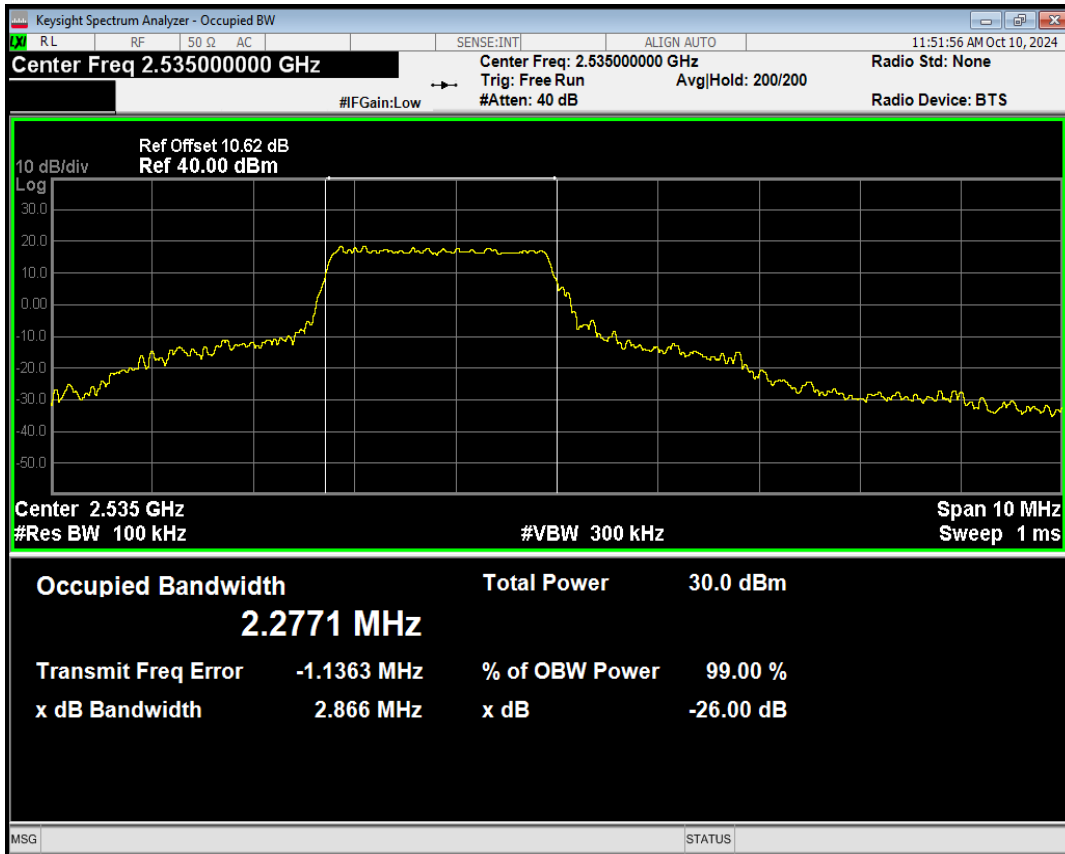

Band7 QPSK BW=5MHz Channel=21100 RB Size=1 Position=#0

Band7 QPSK BW=5MHz Channel=21100 RB Size=1 Position=#Mid

Band7 QPSK BW=5MHz Channel=21100 RB Size=1 Position=#Max

Band7 QPSK BW=5MHz Channel=21100 RB Size=12 Position=#0