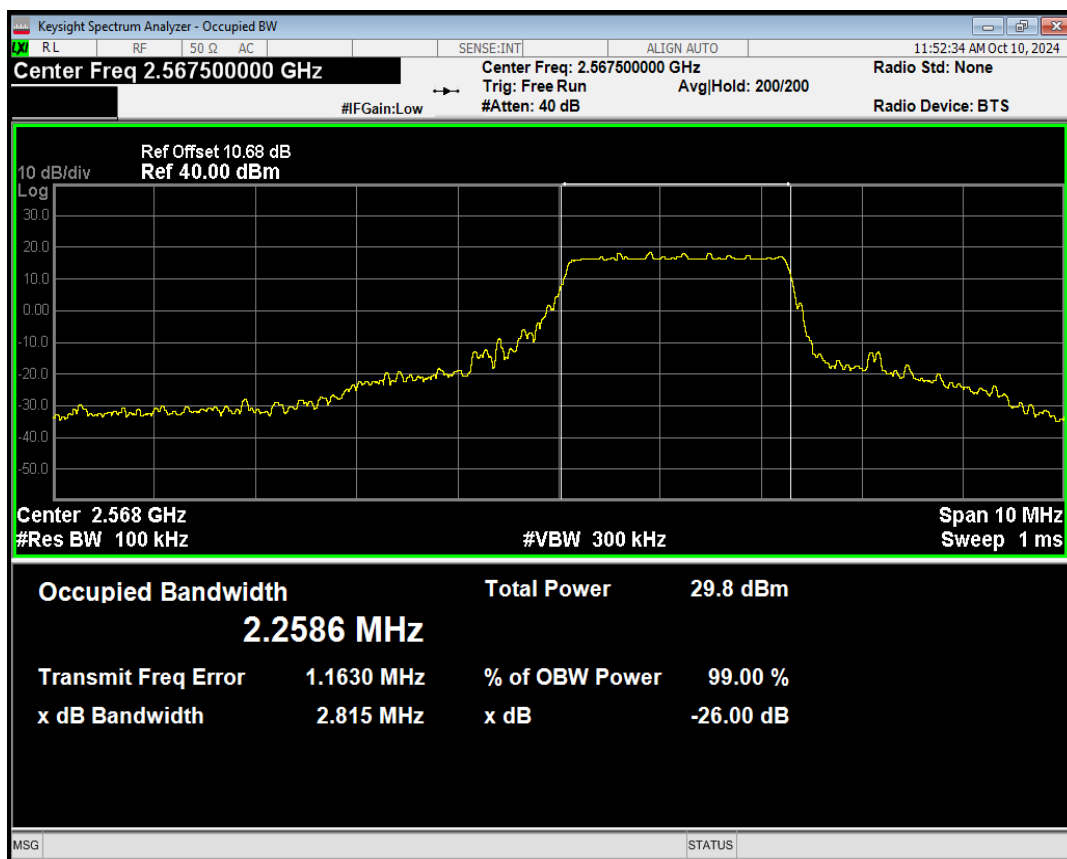

Band7 QPSK BW=5MHz Channel=21425 RB Size=12 Position=#Max