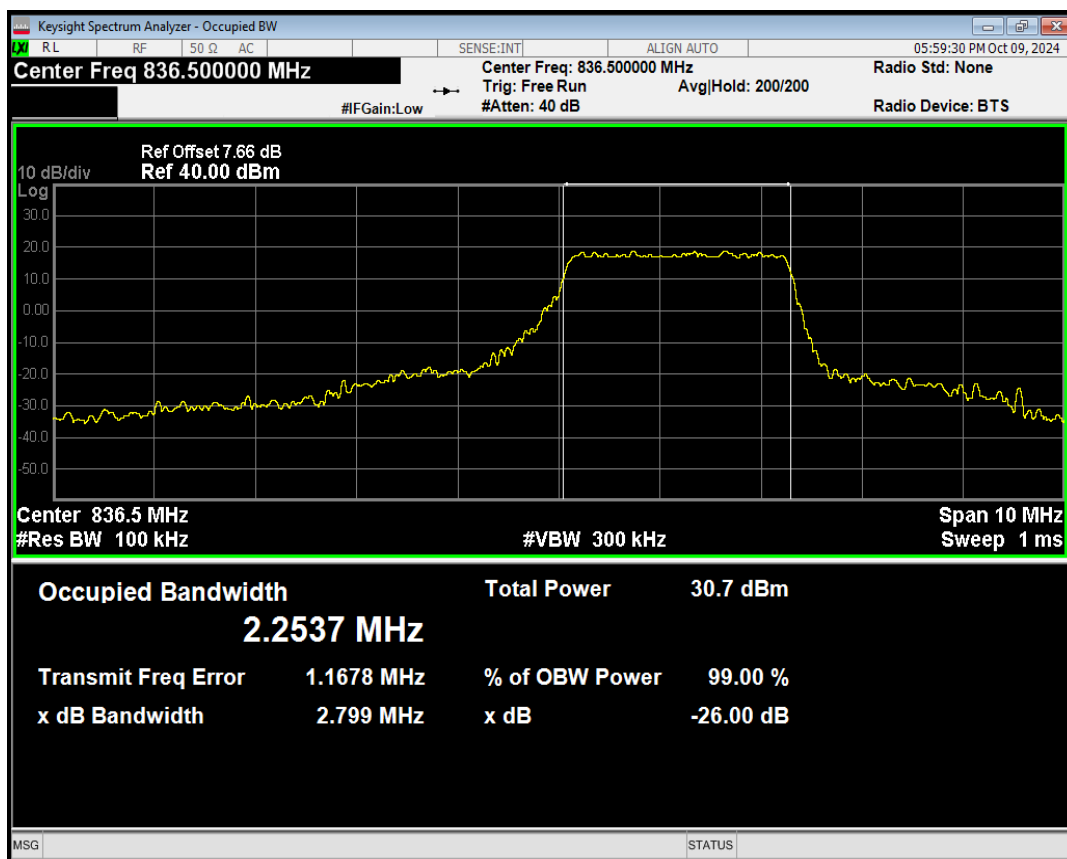

Band5 QPSK BW=5MHz Channel=20525 RB Size=12 Position=#Max