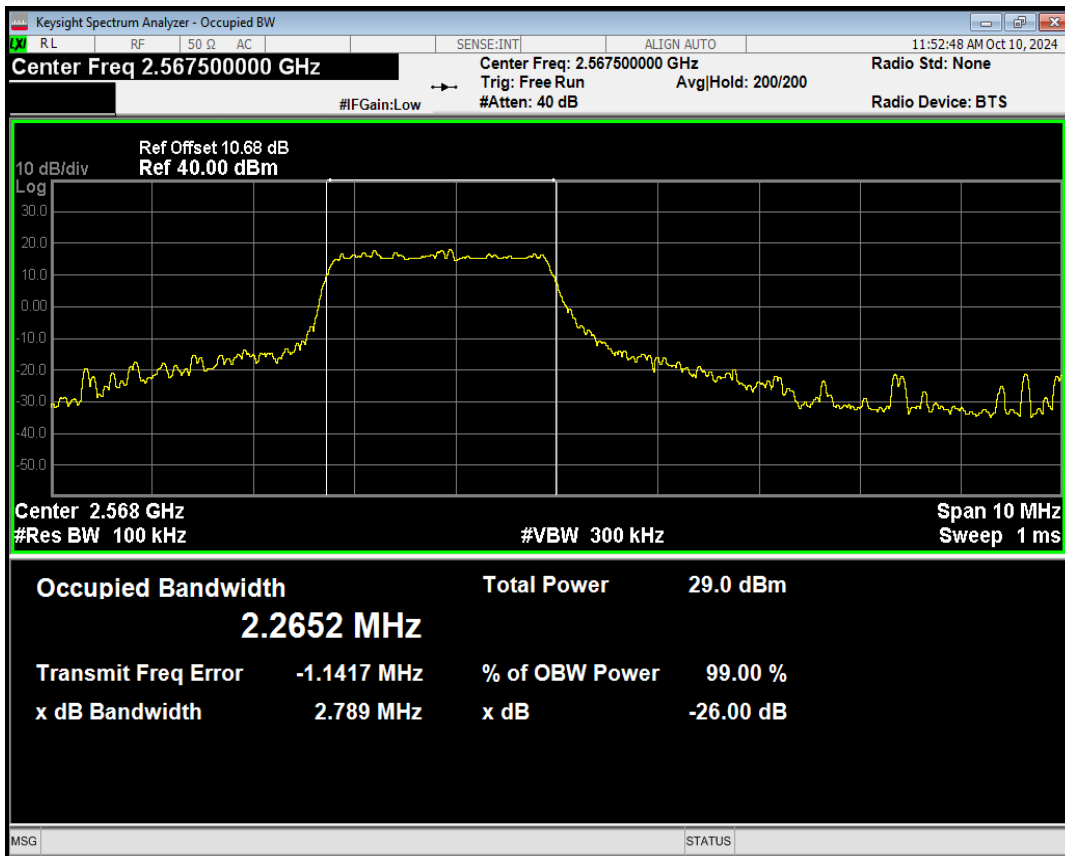

Band7 QAM16 BW=5MHz Channel=21425 RB Size=12 Position=#0