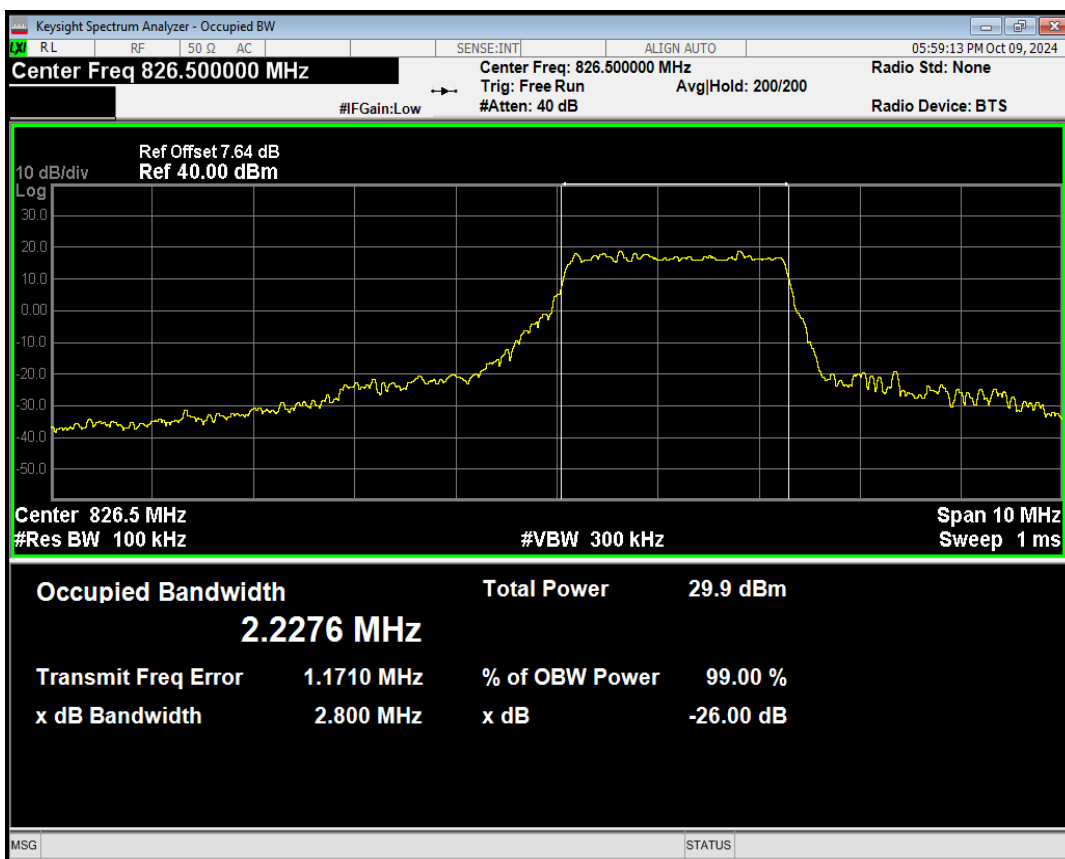

Band5 QAM16 BW=5MHz Channel=20425 RB Size=12 Position=#Max