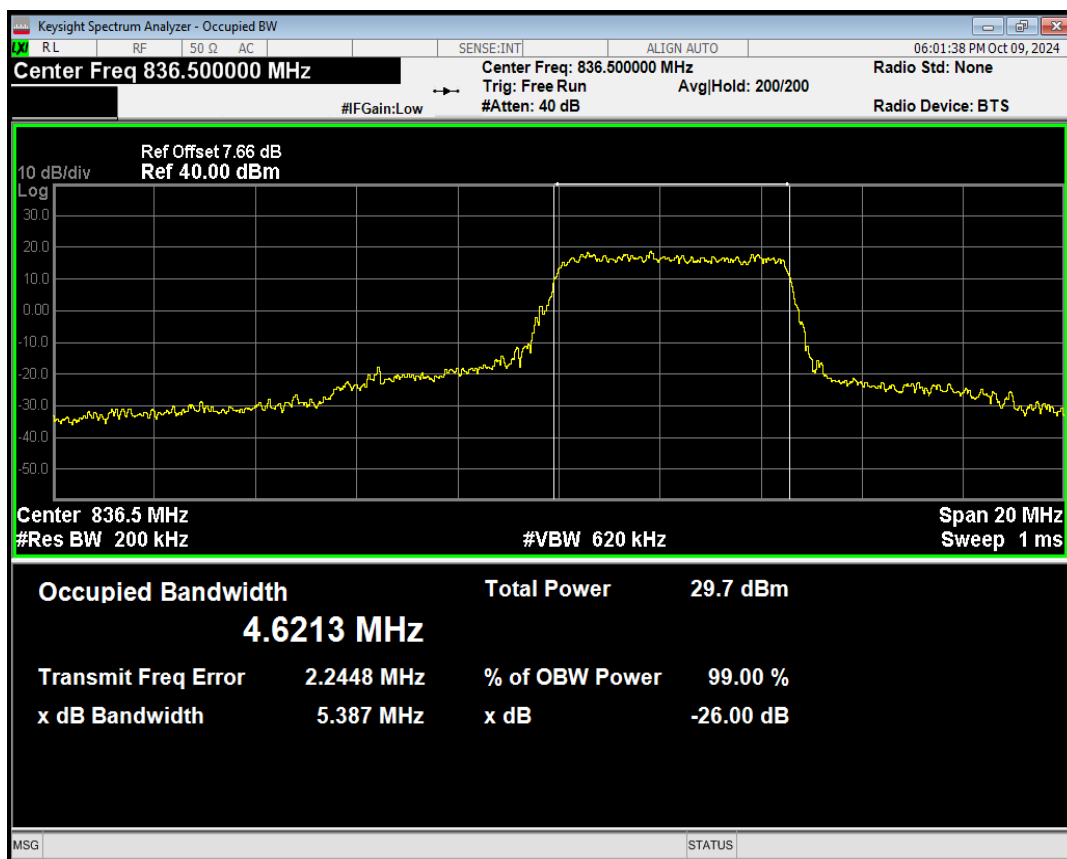

Band5 QAM16 BW=10MHz Channel=20525 RB Size=25 Position=#Max