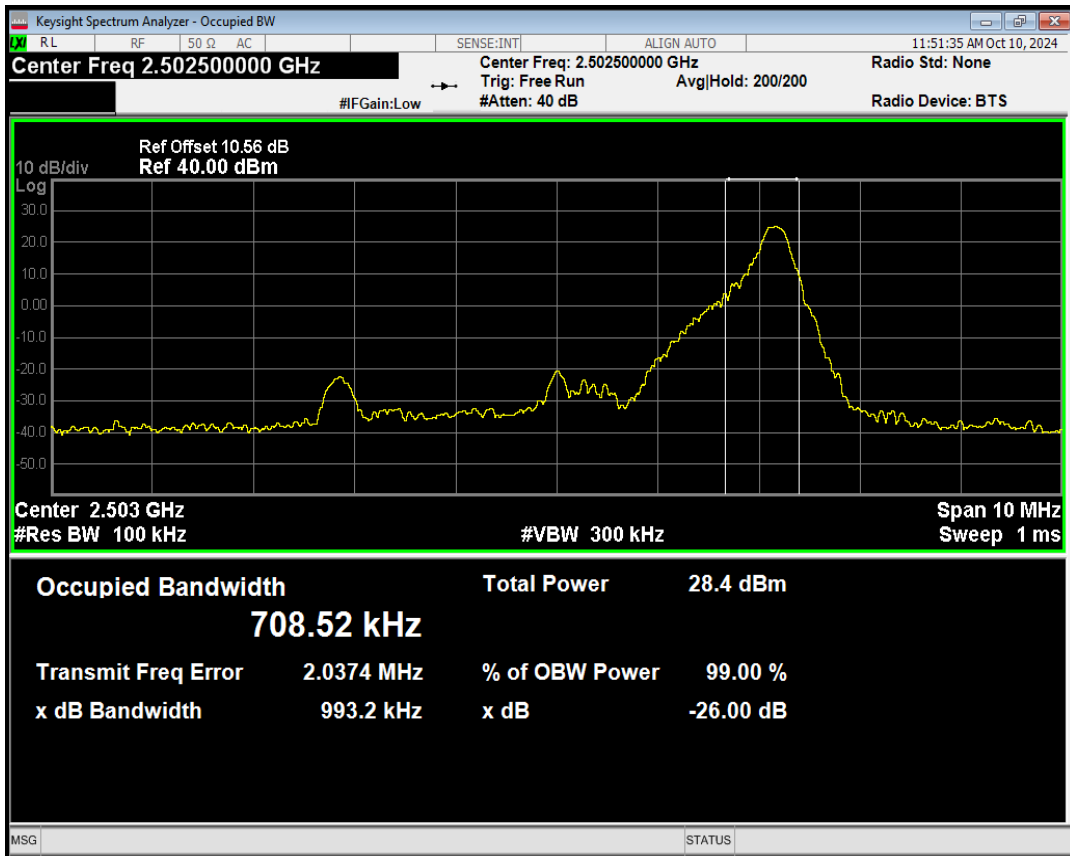

Band7 QAM16 BW=5MHz Channel=20775 RB Size=1 Position=#Max