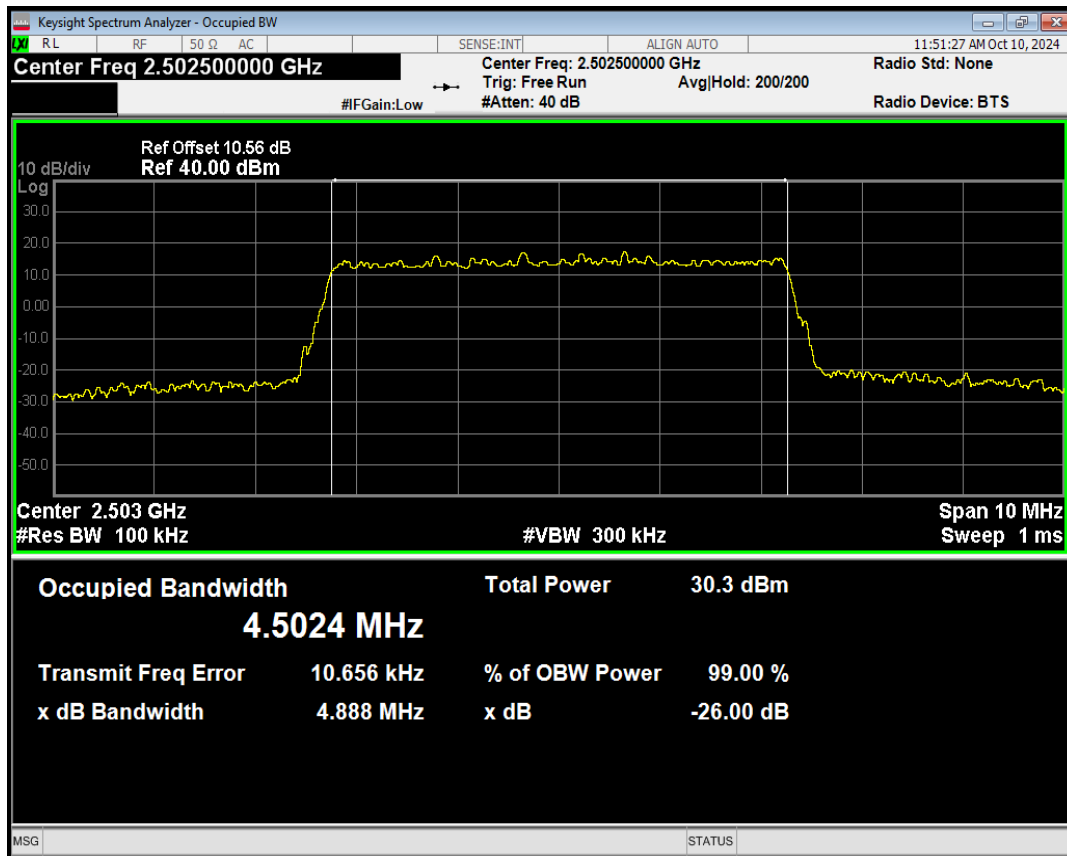

Band7 QPSK BW=5MHz Channel=20775 RB Size=25 Position=#0