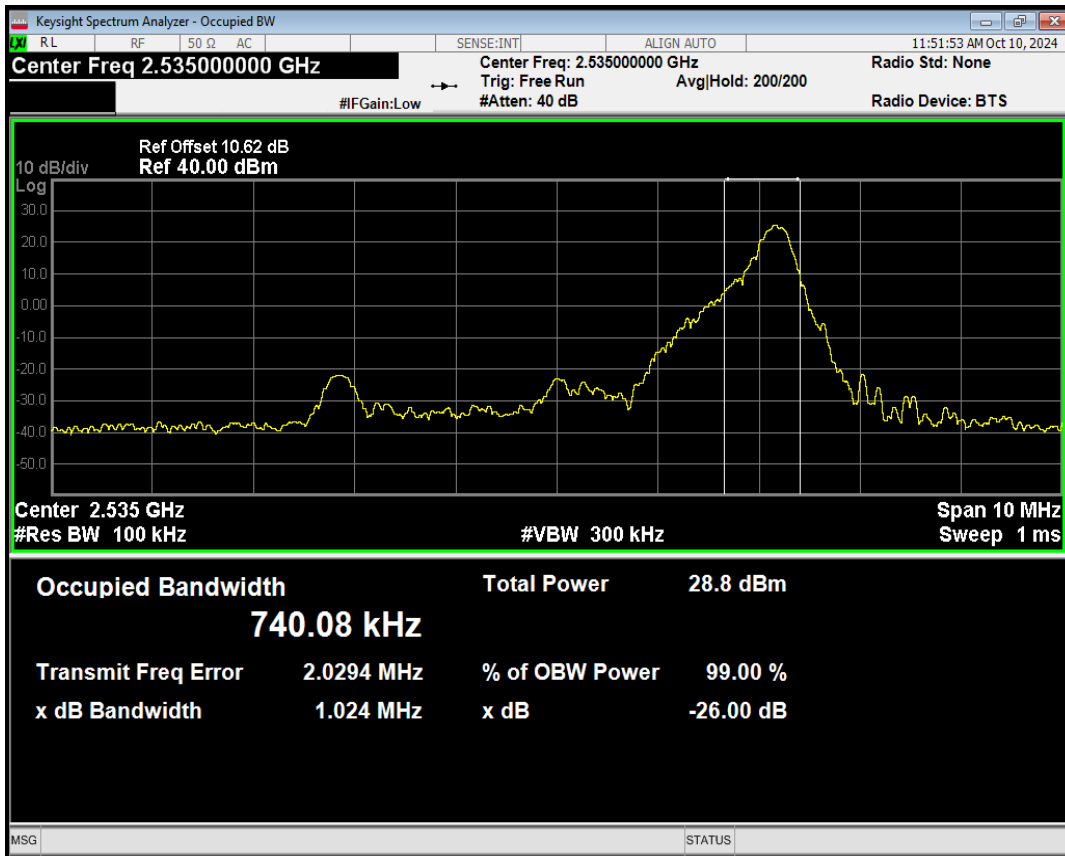

Band7 QPSK BW=5MHz Channel=21100 RB Size=1 Position=#Max