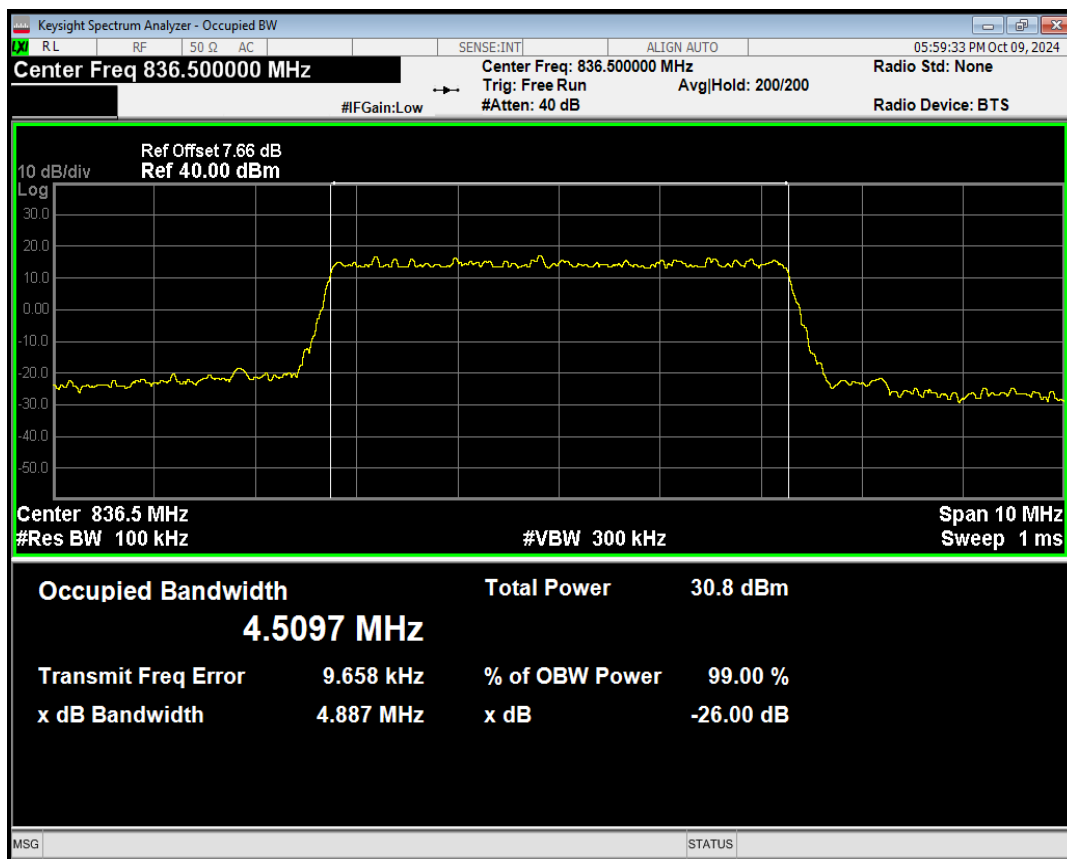

Band5 QPSK BW=5MHz Channel=20525 RB Size=25 Position=#0