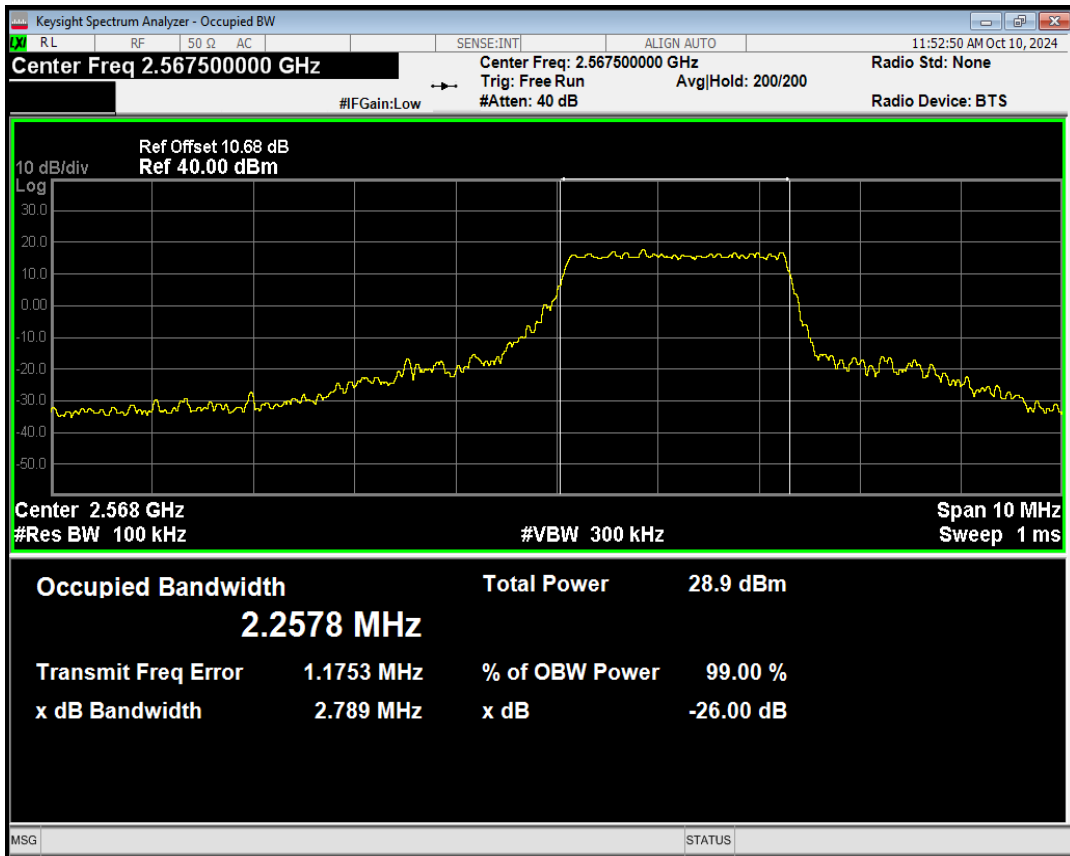

Band7 QAM16 BW=5MHz Channel=21425 RB Size=12 Position=#Max