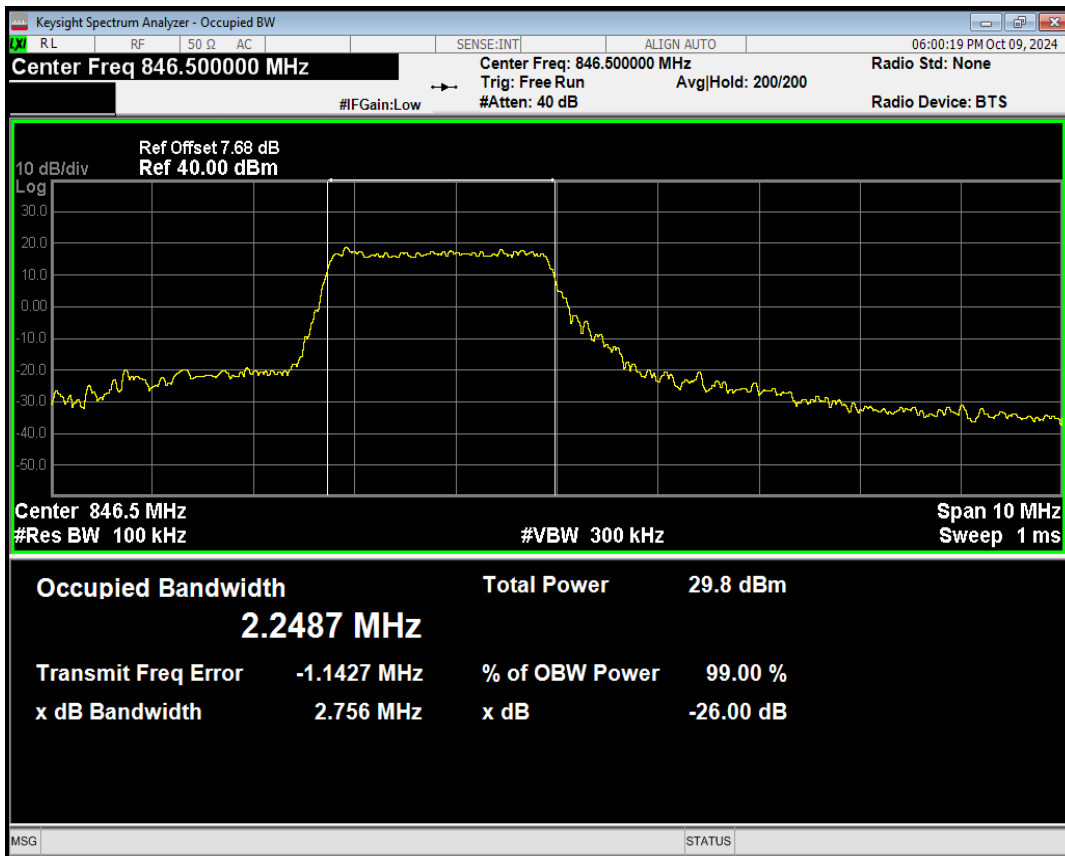

Band5 QAM16 BW=5MHz Channel=20625 RB Size=12 Position=#0