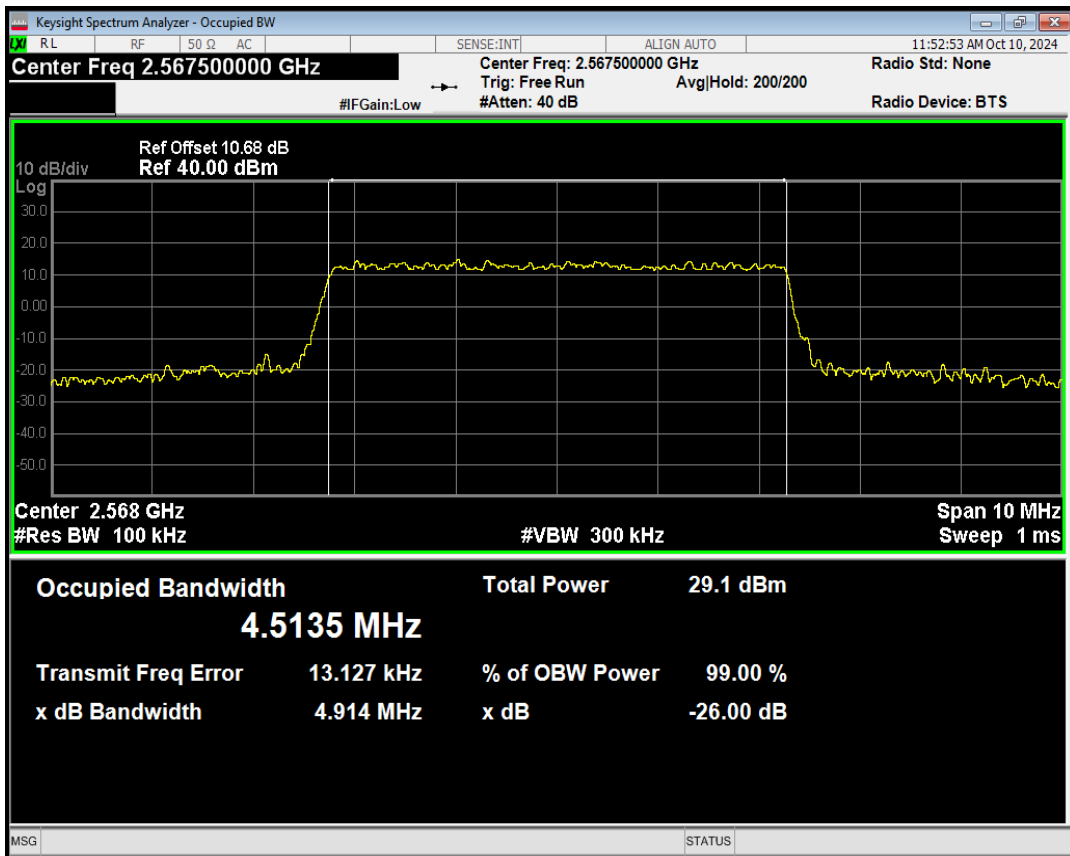

Band7 QAM16 BW=5MHz Channel=21425 RB Size=1 Position=#Max

Band7 QAM16 BW=5MHz Channel=21425 RB Size=12 Position=#0

Band7 QAM16 BW=5MHz Channel=21425 RB Size=12 Position=#Max

Band7 QAM16 BW=5MHz Channel=21425 RB Size=25 Position=#0