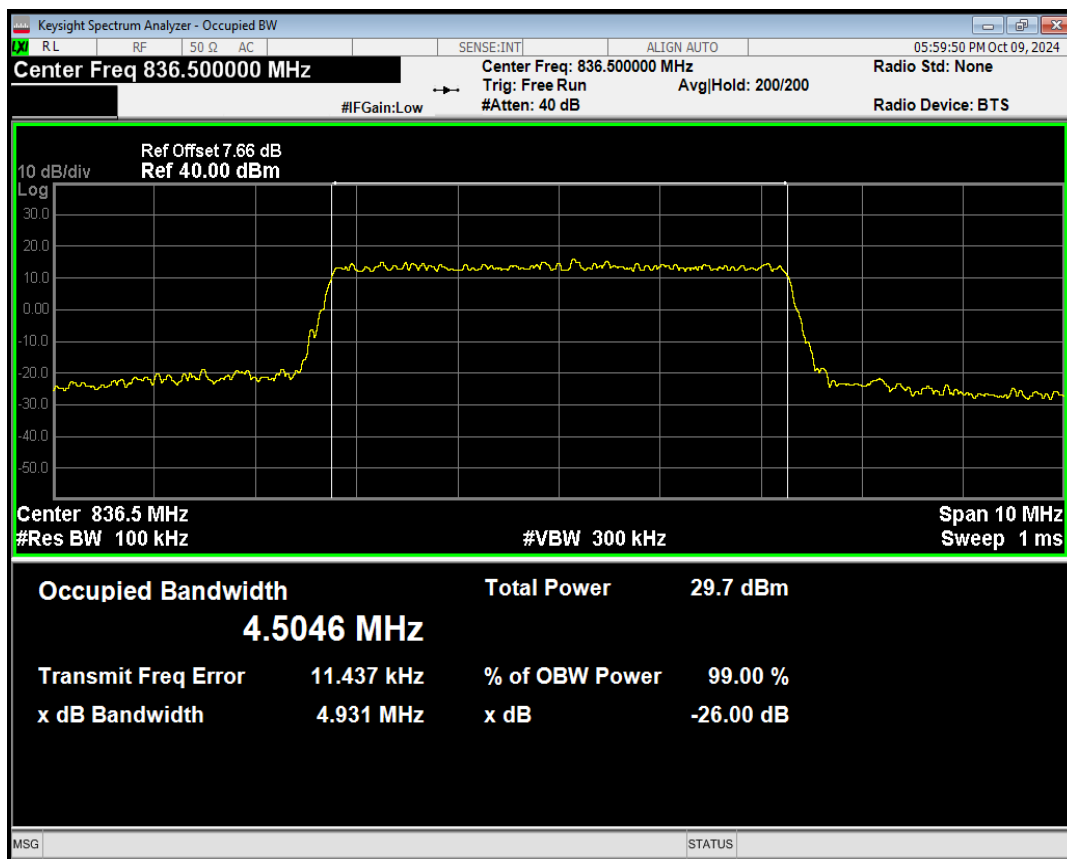

Band5 QAM16 BW=5MHz Channel=20525 RB Size=1 Position=#Max

Band5 QAM16 BW=5MHz Channel=20525 RB Size=12 Position=#0

Band5 QAM16 BW=5MHz Channel=20525 RB Size=12 Position=#Max

Band5 QAM16 BW=5MHz Channel=20525 RB Size=25 Position=#0