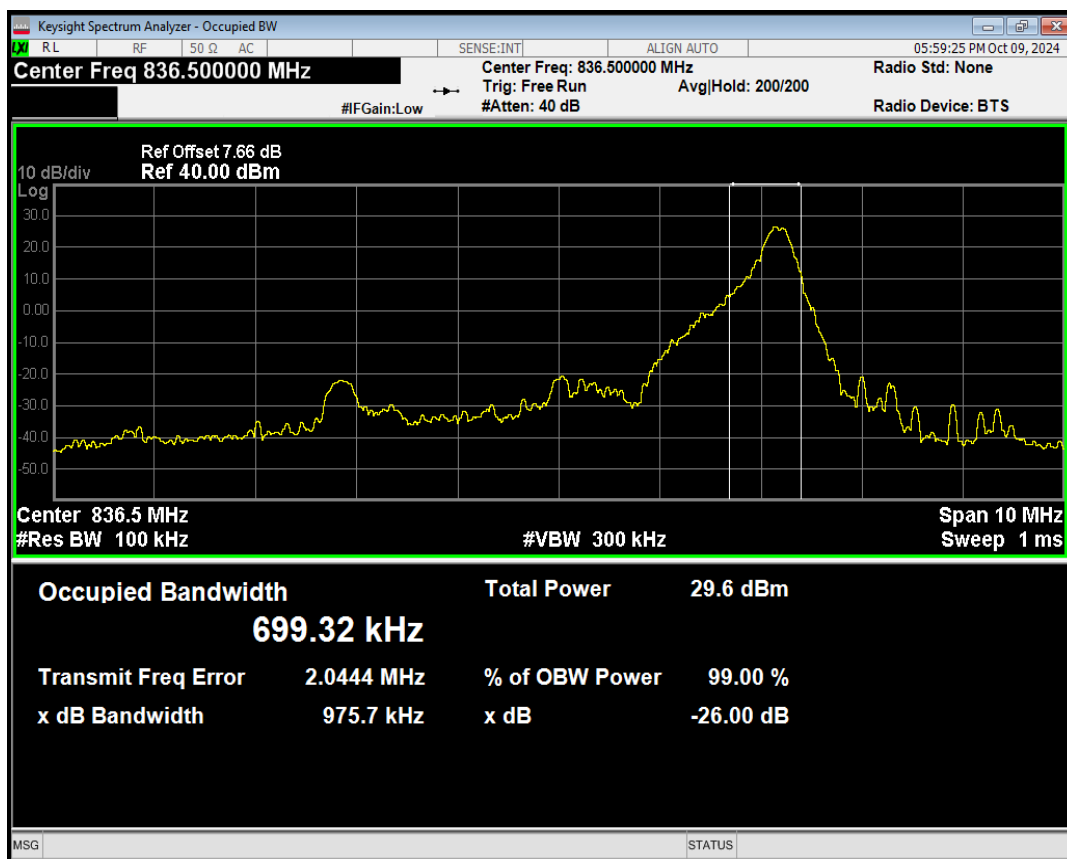

Band5 QPSK BW=5MHz Channel=20525 RB Size=1 Position=#Max