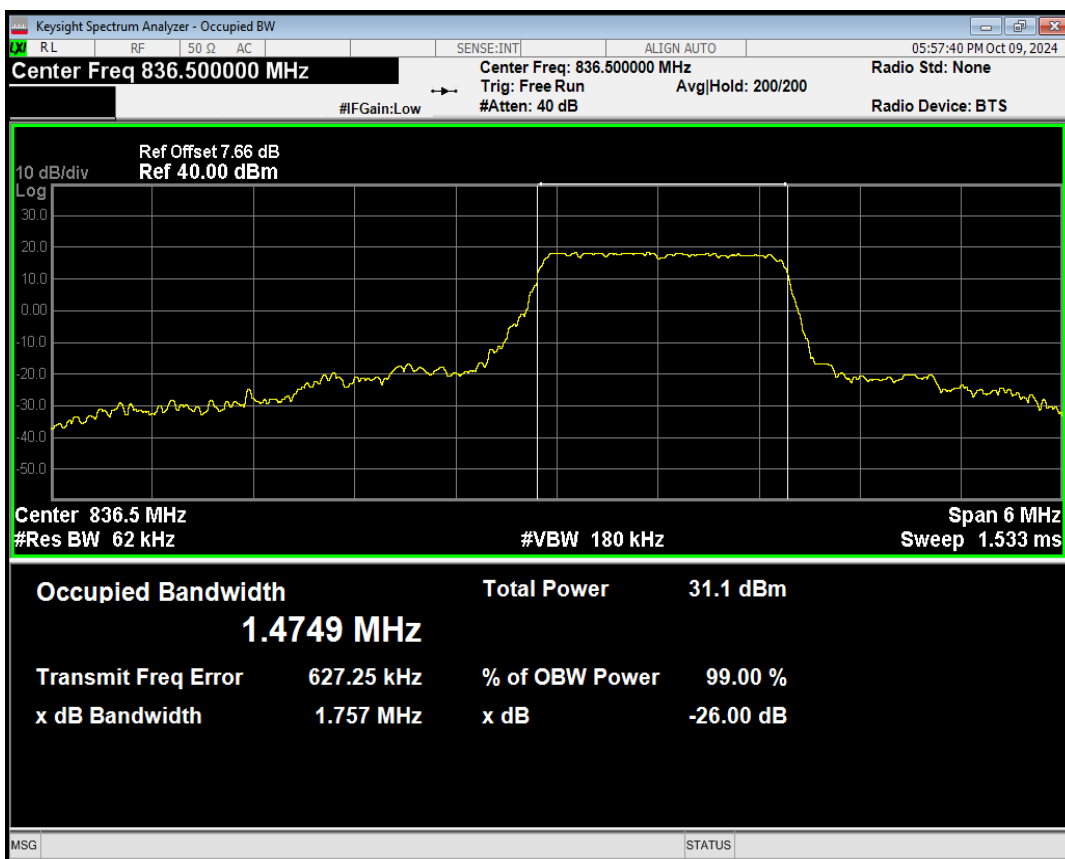

Band5 QPSK BW=3MHz Channel=20525 RB Size=8 Position=#Max

Band5 QPSK BW=3MHz Channel=20525 RB Size=15 Position=#0

Band5 QAM16 BW=3MHz Channel=20525 RB Size=1 Position=#0

Band5 QAM16 BW=3MHz Channel=20525 RB Size=1 Position=#Mid