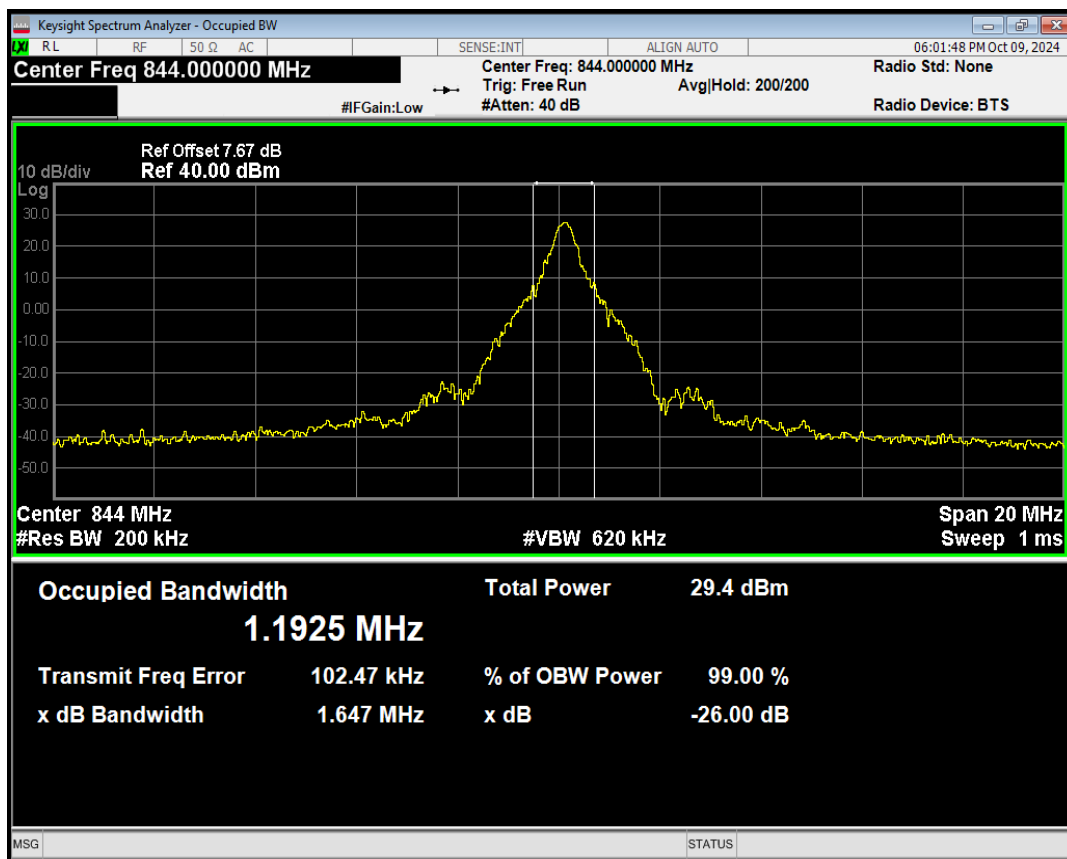

Band5 QPSK BW=10MHz Channel=20600 RB Size=1 Position=#Mid