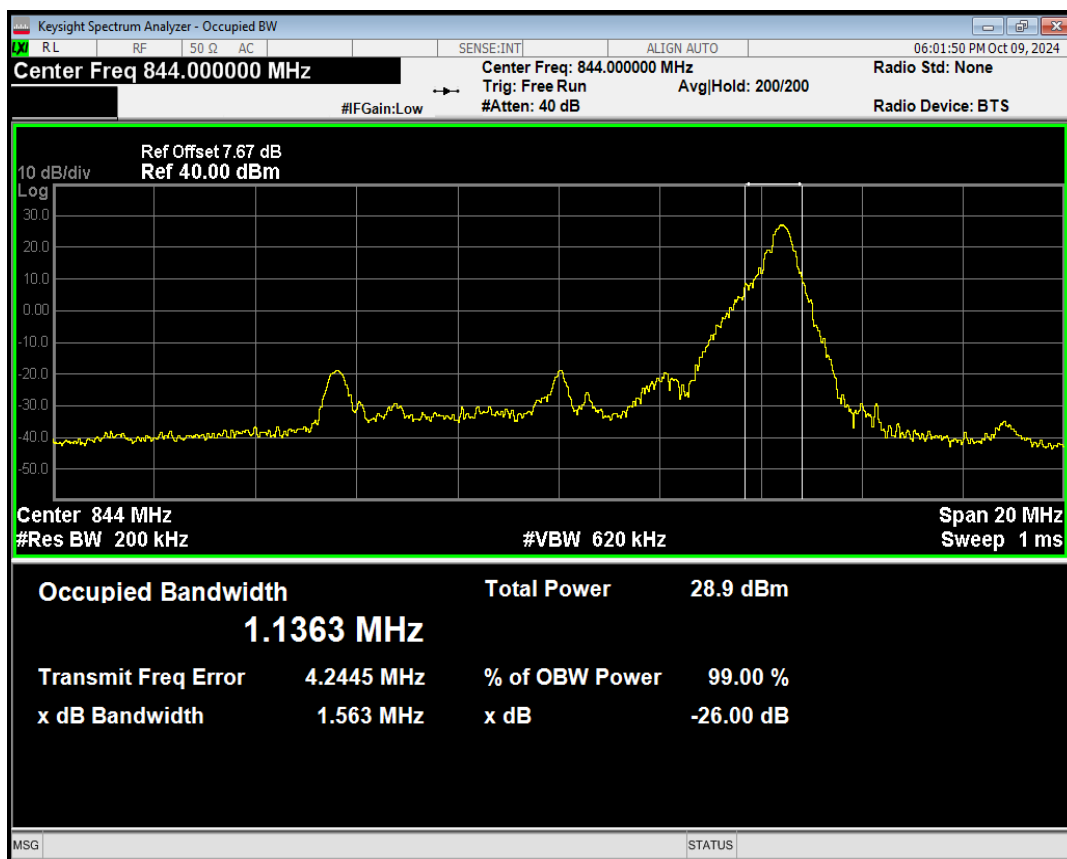

Band5 QPSK BW=10MHz Channel=20600 RB Size=1 Position=#Max