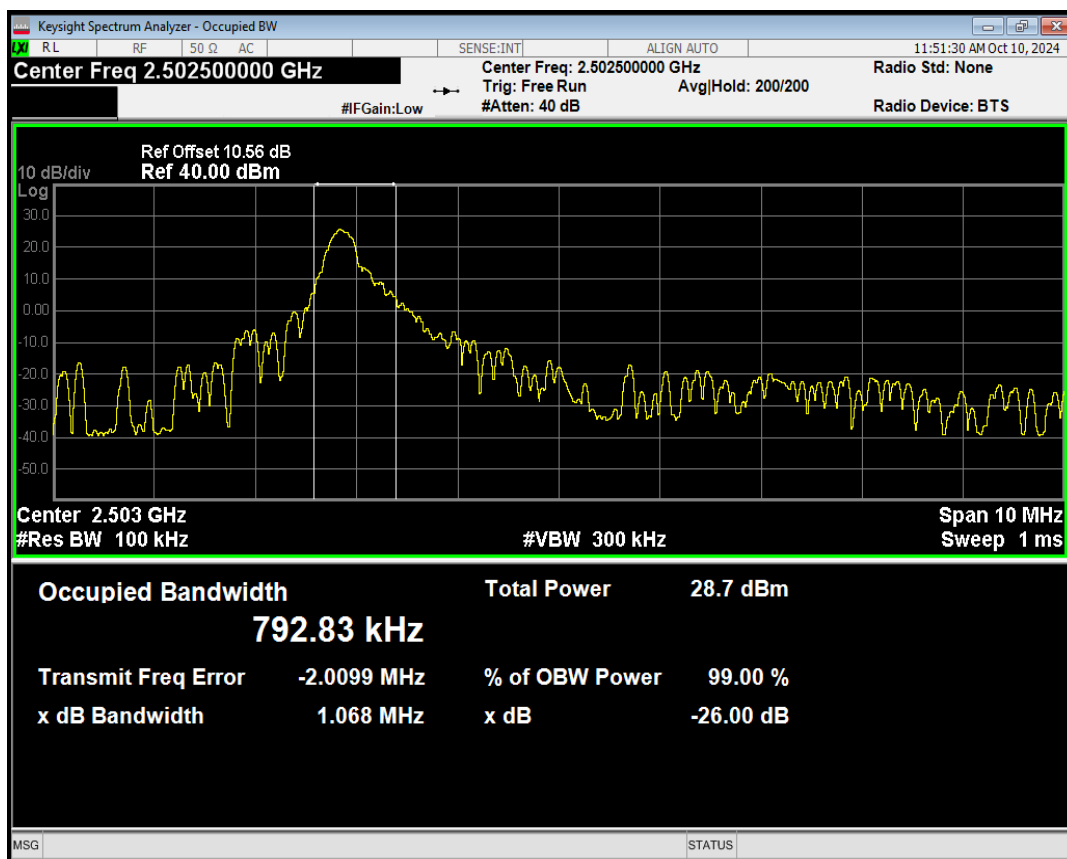

Band7 QAM16 BW=5MHz Channel=20775 RB Size=1 Position=#0