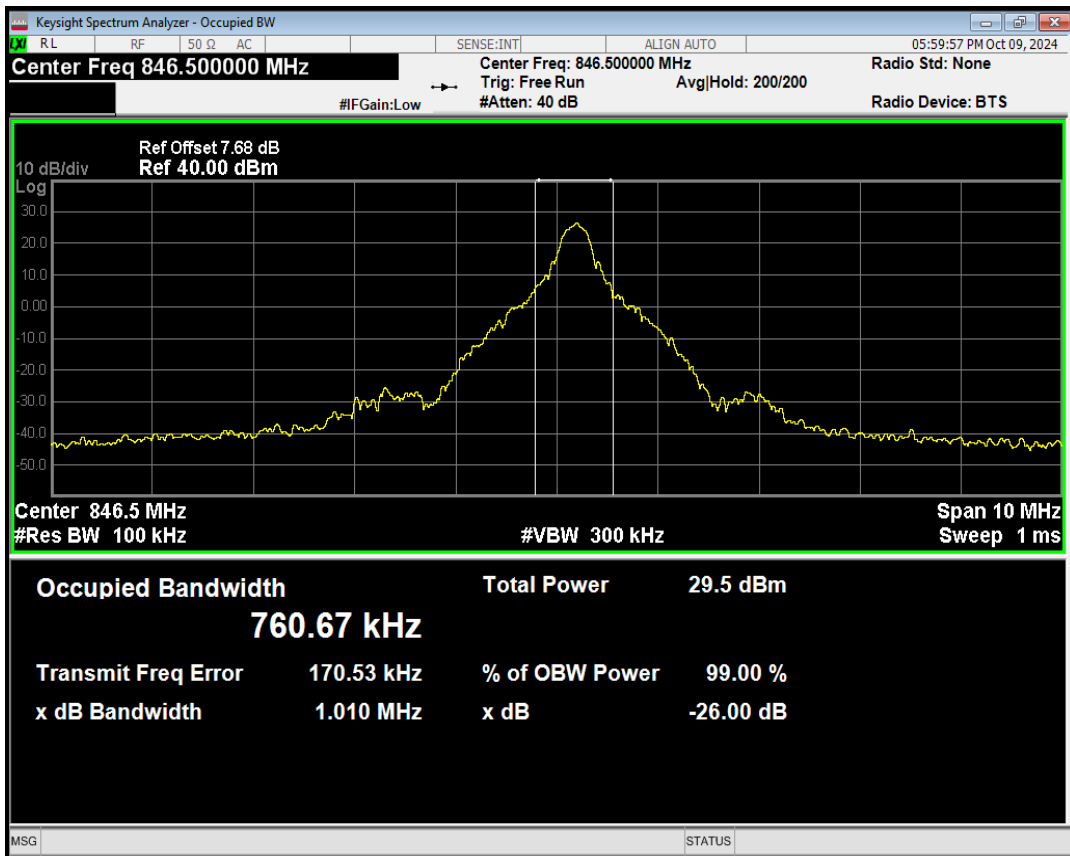

Band5 QPSK BW=5MHz Channel=20625 RB Size=1 Position=#Mid