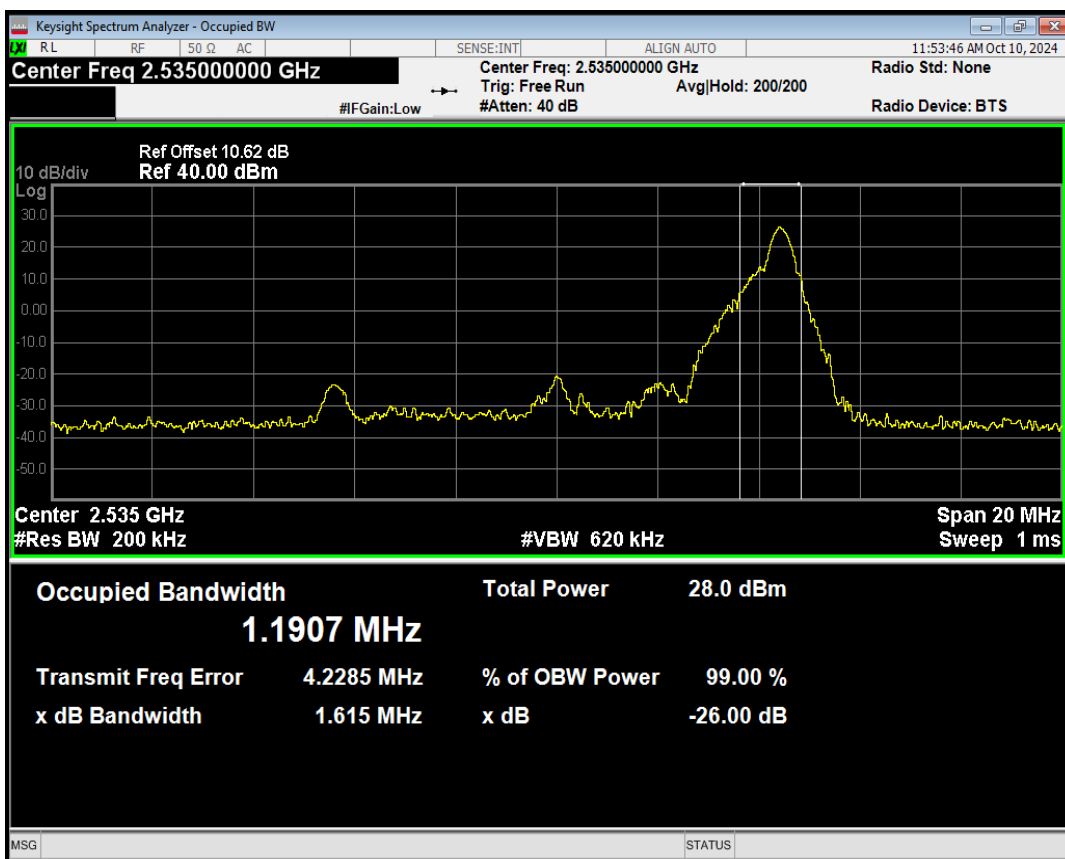

Band7 QPSK BW=10MHz Channel=21100 RB Size=1 Position=#Max