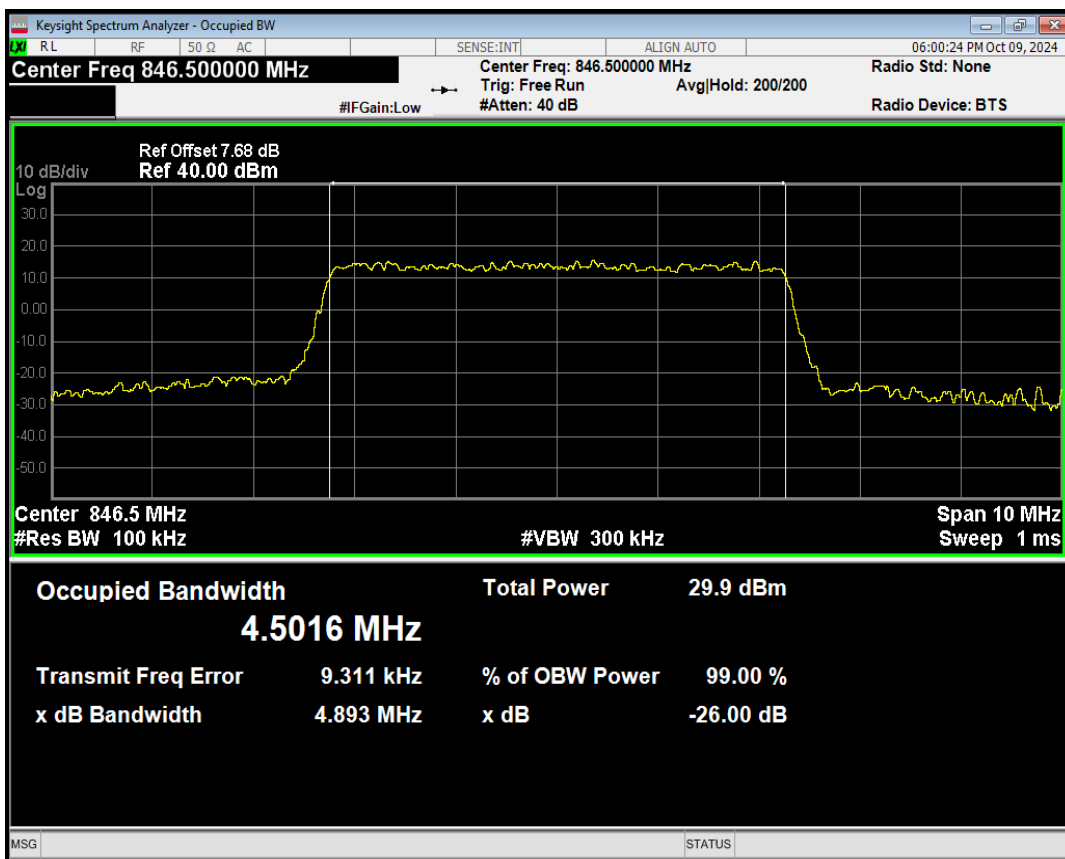

Band5 QAM16 BW=5MHz Channel=20625 RB Size=1 Position=#Max

Band5 QAM16 BW=5MHz Channel=20625 RB Size=12 Position=#0

Band5 QAM16 BW=5MHz Channel=20625 RB Size=12 Position=#Max

Band5 QAM16 BW=5MHz Channel=20625 RB Size=25 Position=#0