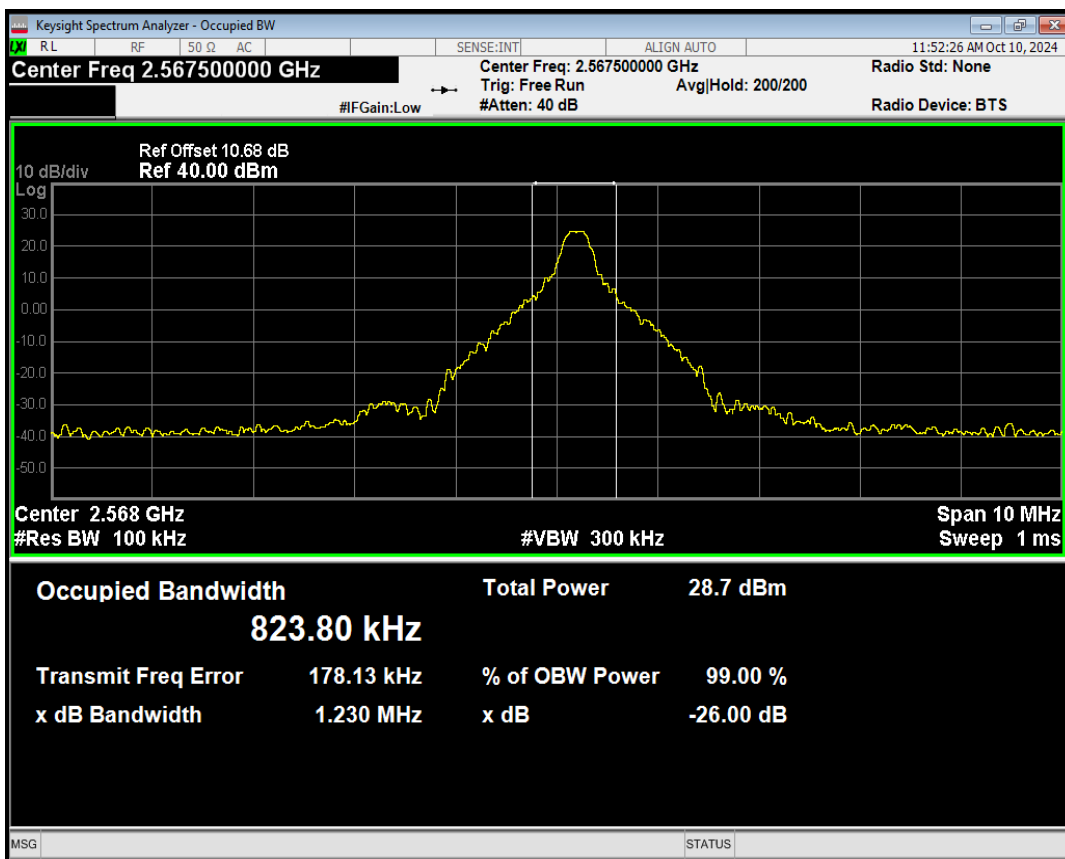

Band7 QPSK BW=5MHz Channel=21425 RB Size=1 Position=#Mid