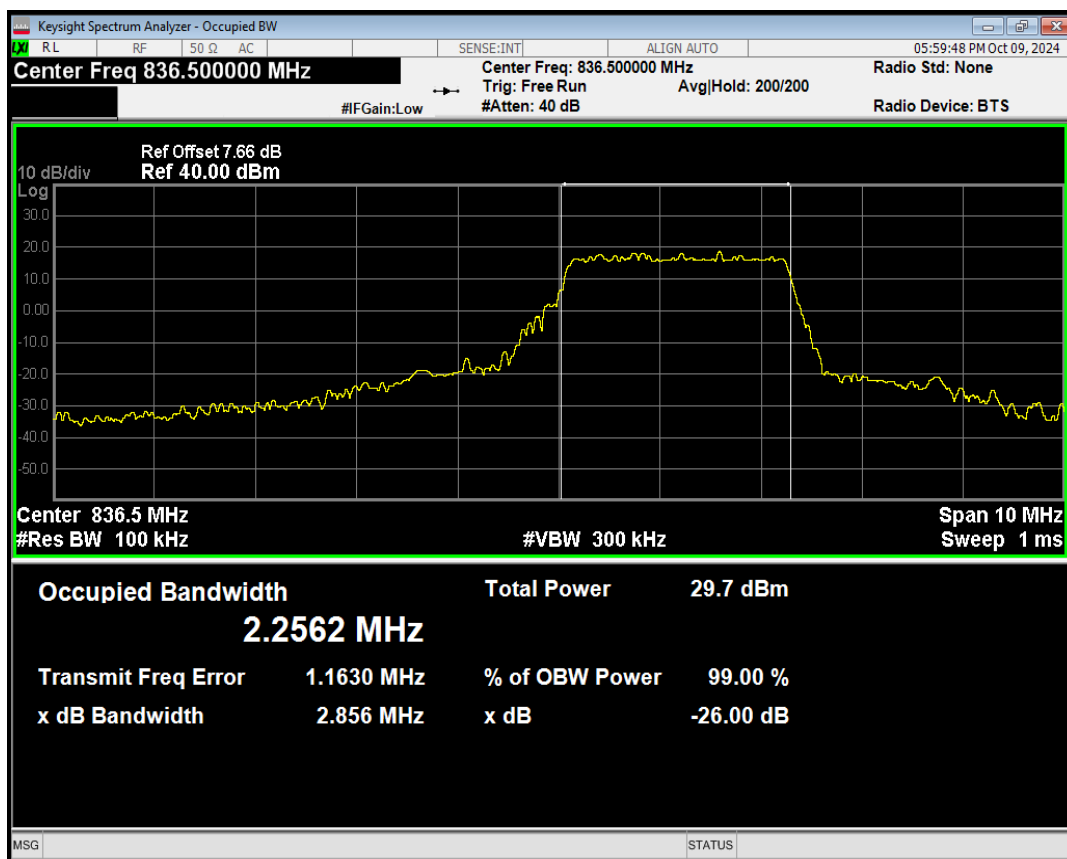

Band5 QAM16 BW=5MHz Channel=20525 RB Size=12 Position=#Max