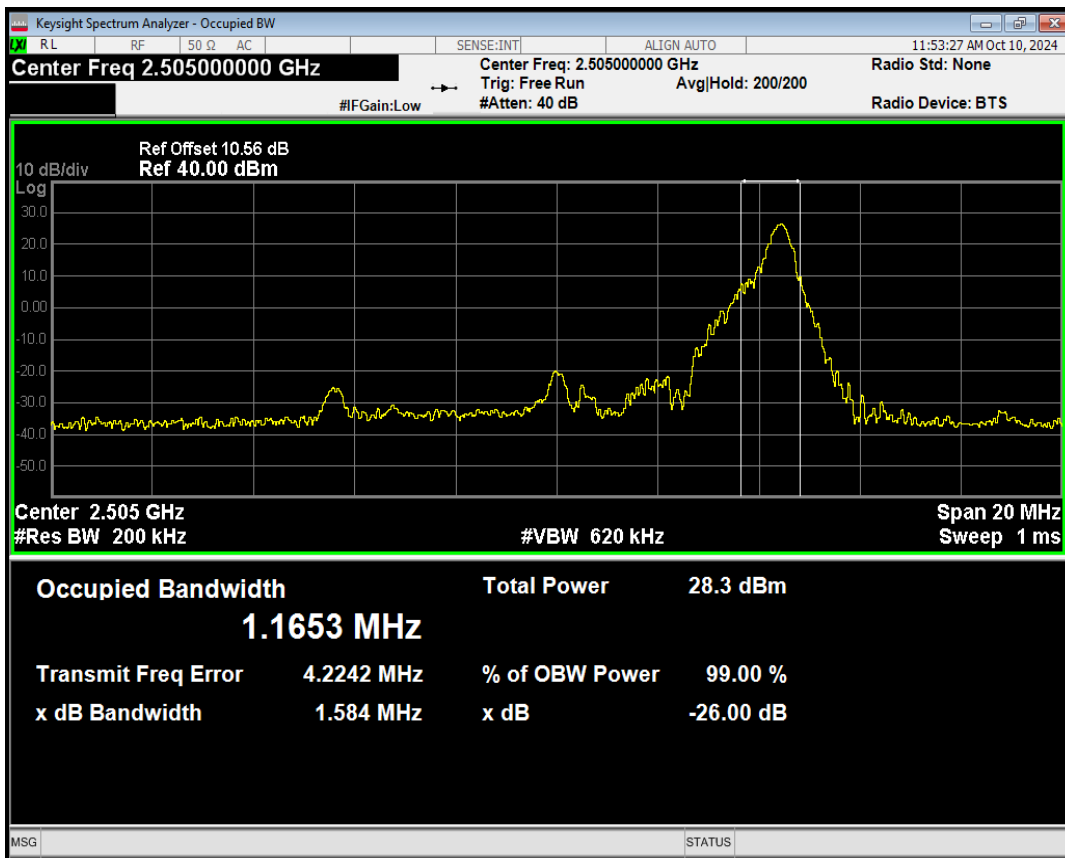

Band7 QAM16 BW=10MHz Channel=20800 RB Size=1 Position=#Max