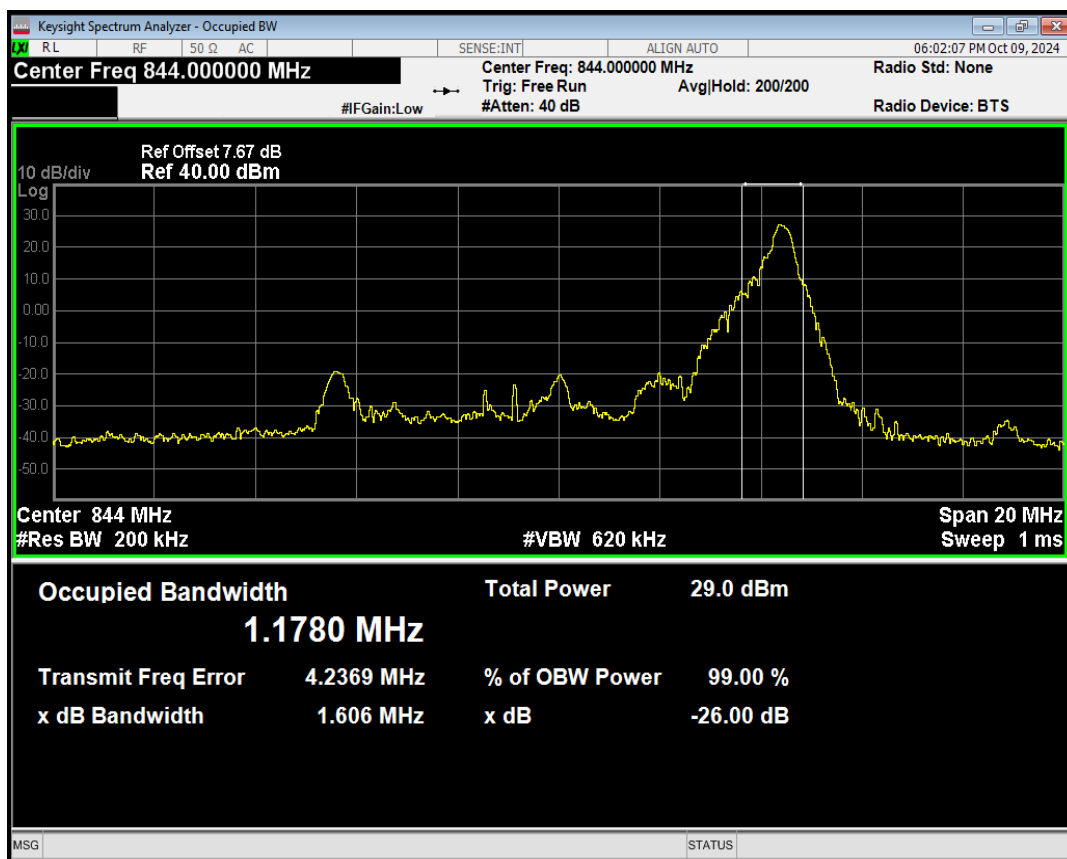

Band5 QAM16 BW=10MHz Channel=20600 RB Size=1 Position=#Max