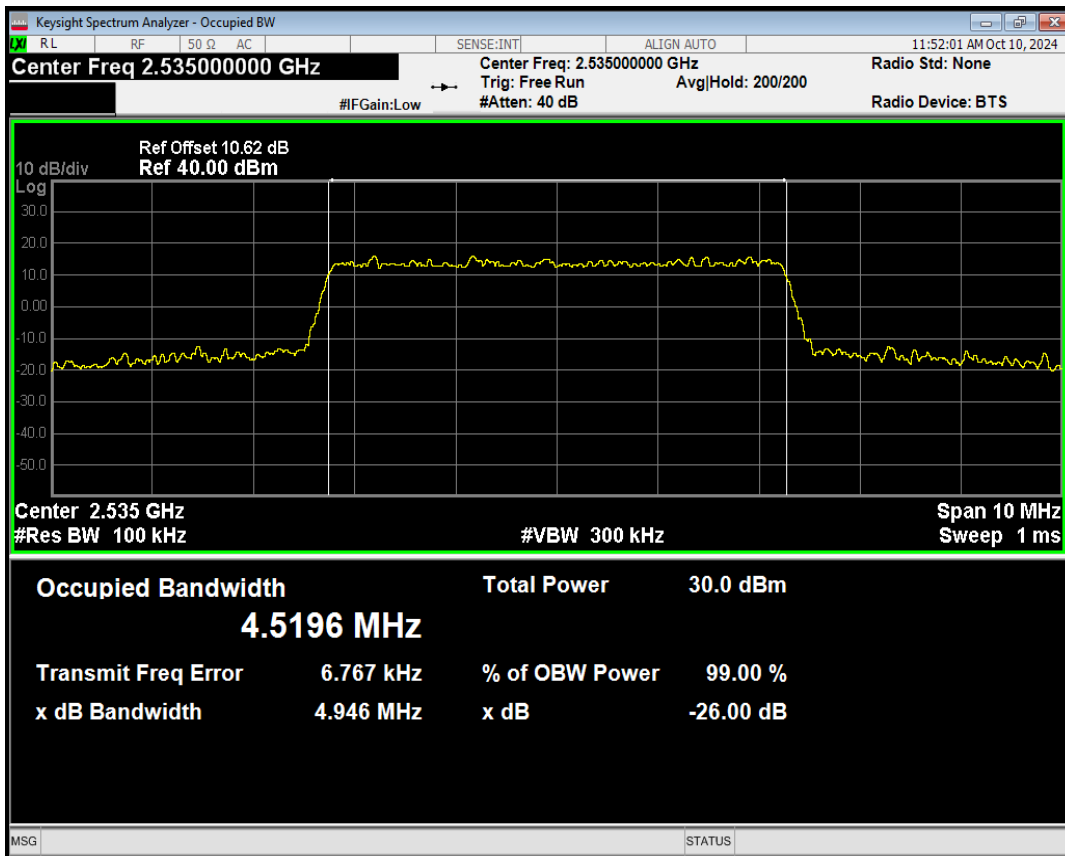

Band7 QPSK BW=5MHz Channel=21100 RB Size=25 Position=#0