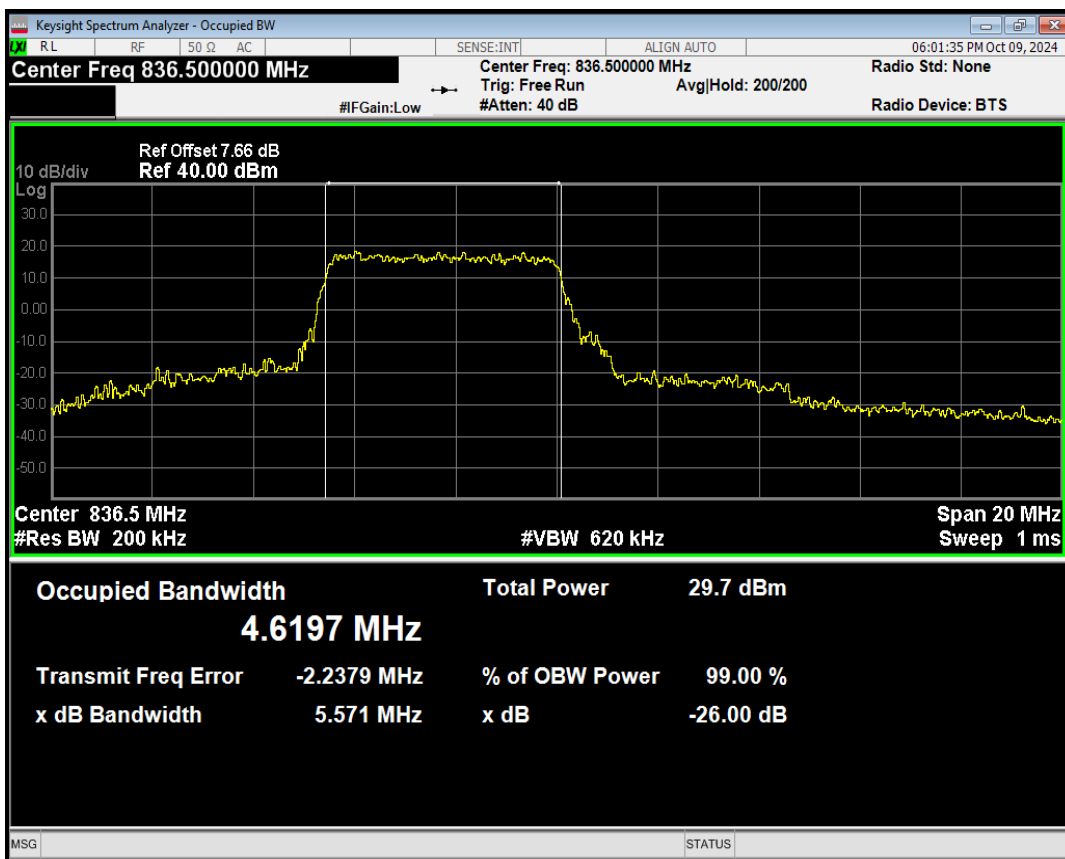

Band5 QAM16 BW=10MHz Channel=20525 RB Size=25 Position=#0