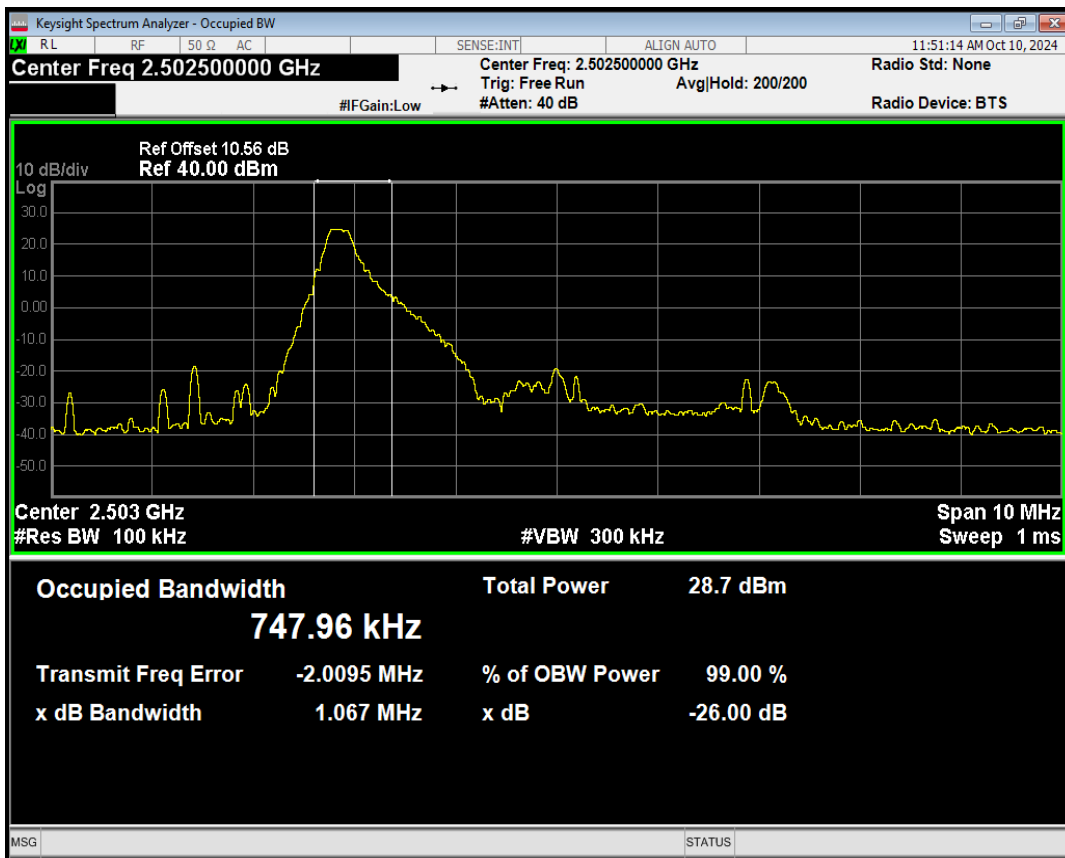

Band7 QPSK BW=5MHz Channel=20775 RB Size=1 Position=#0