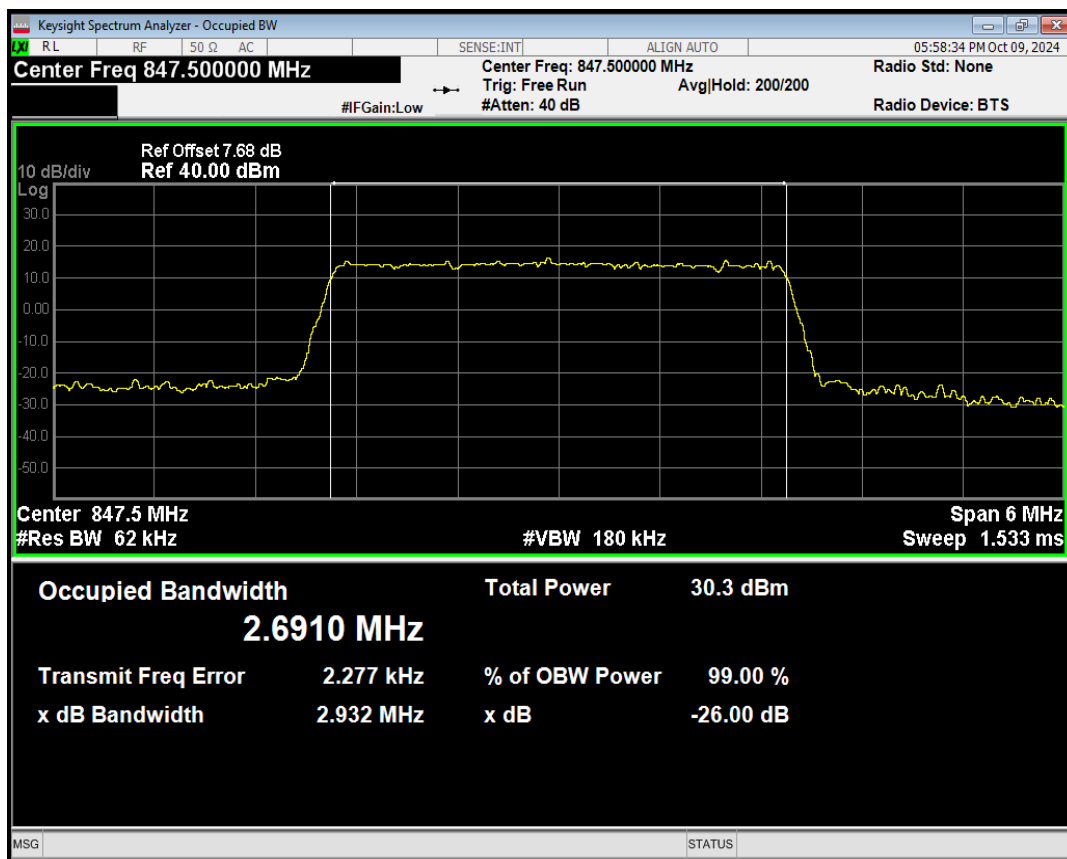

Band5 QAM16 BW=3MHz Channel=20635 RB Size=1 Position=#Max

Band5 QAM16 BW=3MHz Channel=20635 RB Size=8 Position=#0

Band5 QAM16 BW=3MHz Channel=20635 RB Size=8 Position=#Max

Band5 QAM16 BW=3MHz Channel=20635 RB Size=15 Position=#0