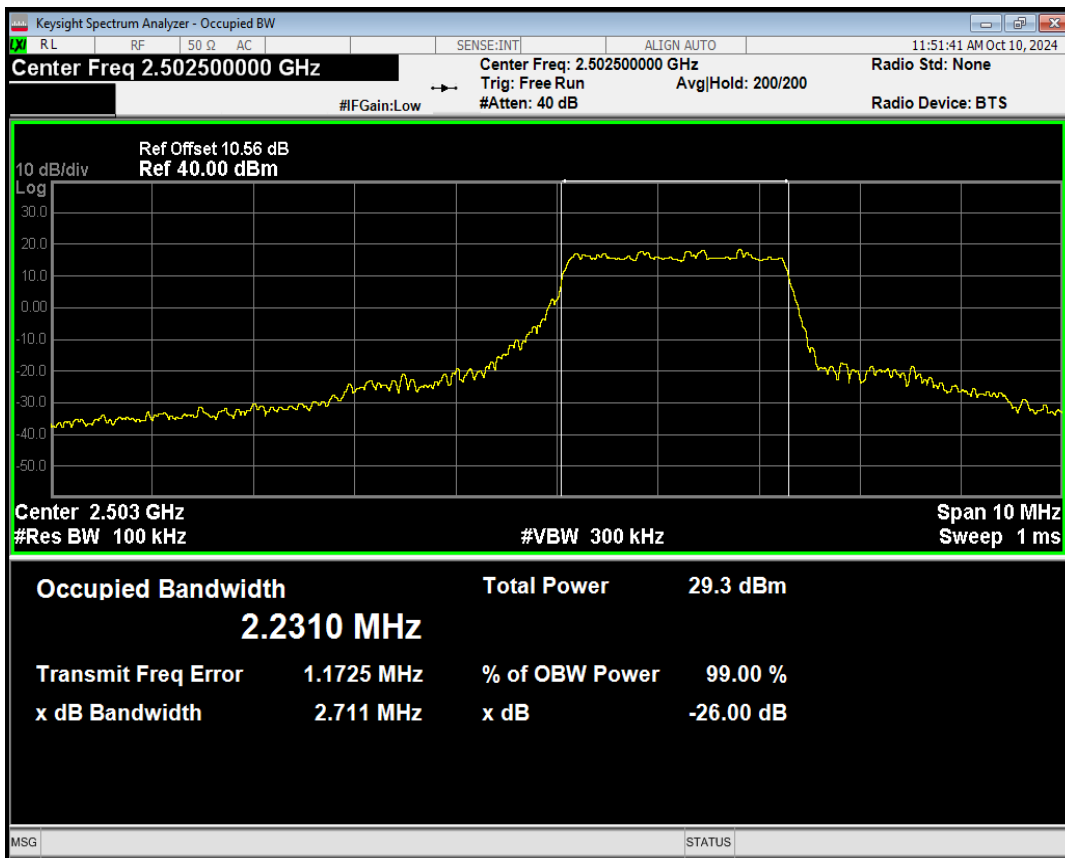

Band7 QAM16 BW=5MHz Channel=20775 RB Size=12 Position=#Max