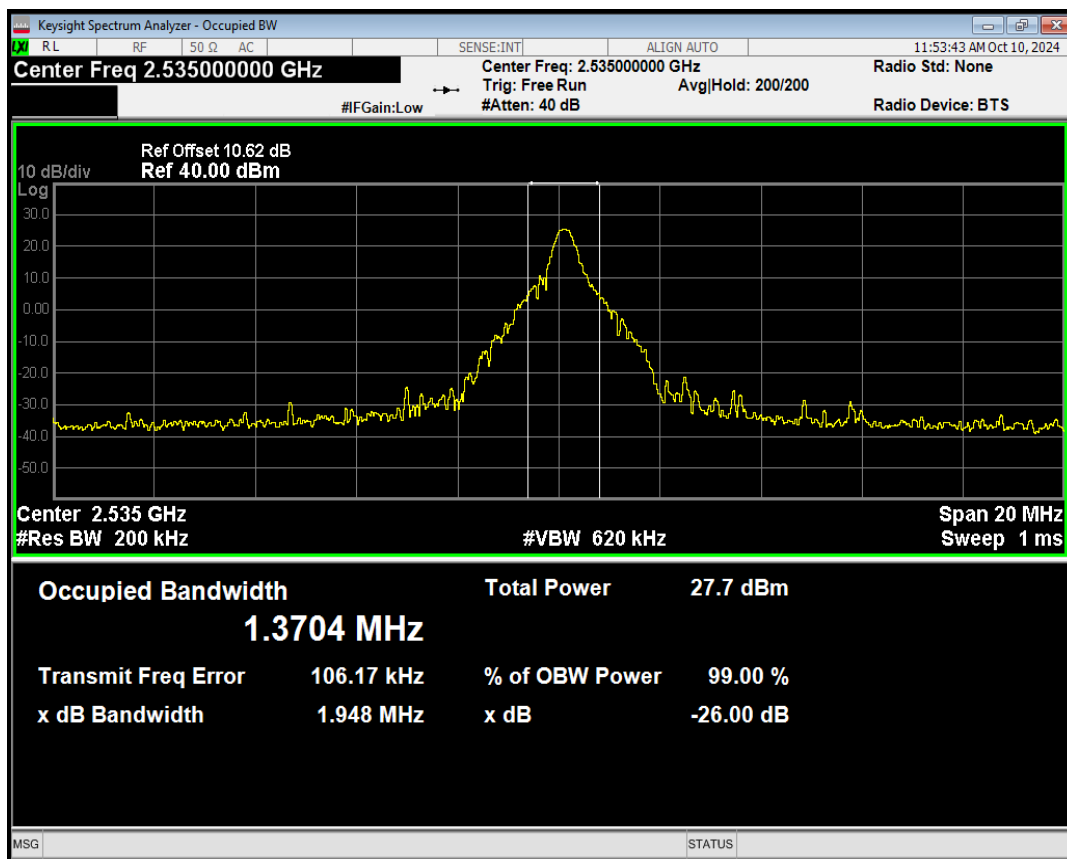

Band7 QPSK BW=10MHz Channel=21100 RB Size=1 Position=#Mid