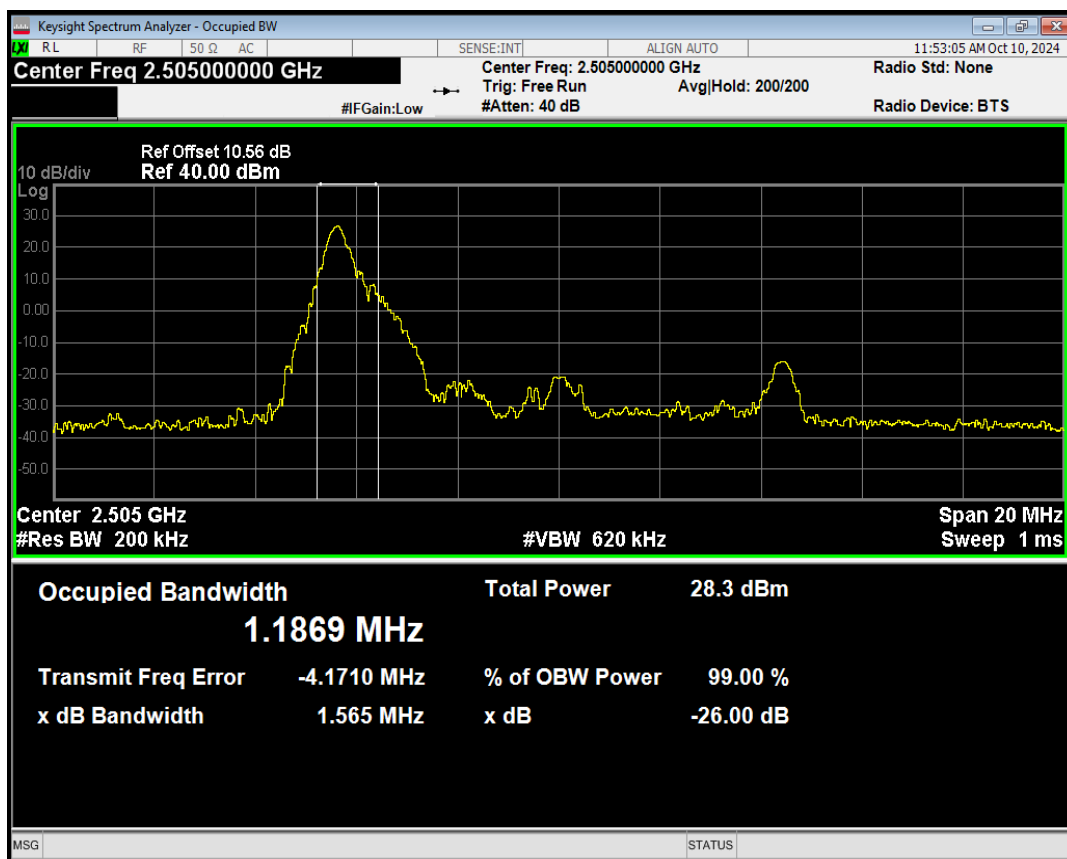

Band7 QPSK BW=10MHz Channel=20800 RB Size=1 Position=#0