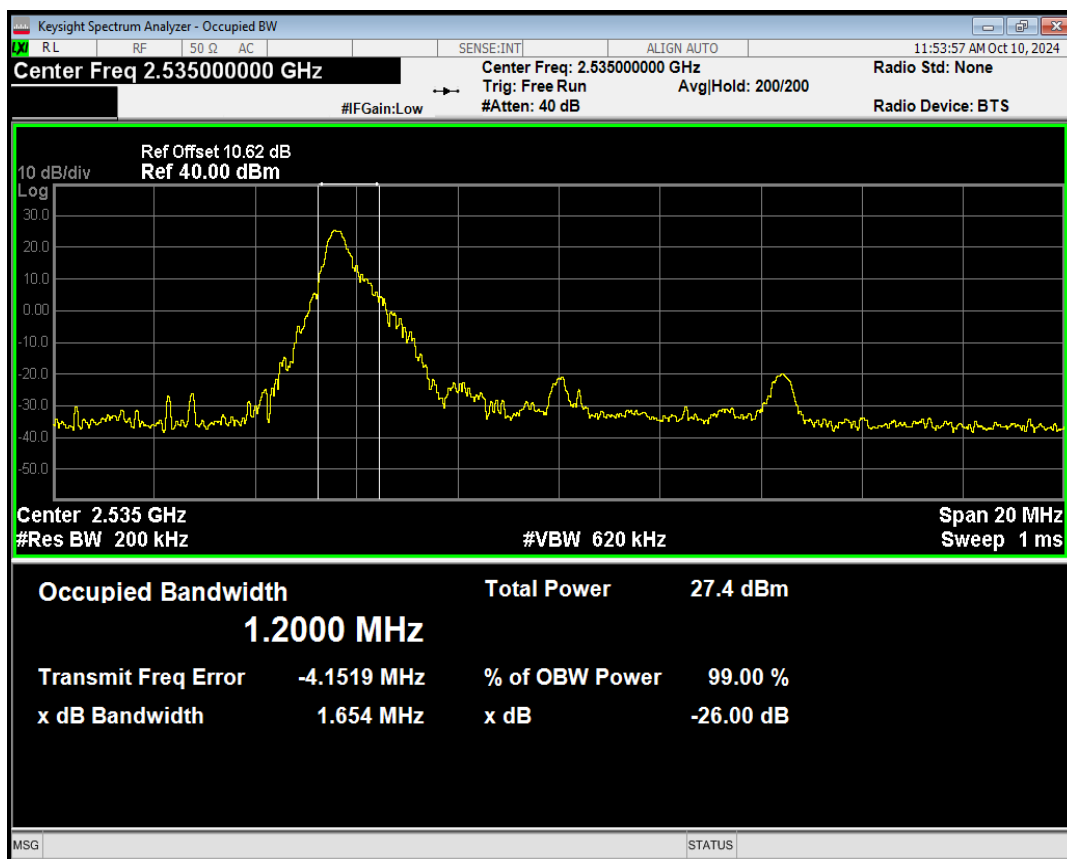

Band7 QAM16 BW=10MHz Channel=21100 RB Size=1 Position=#0