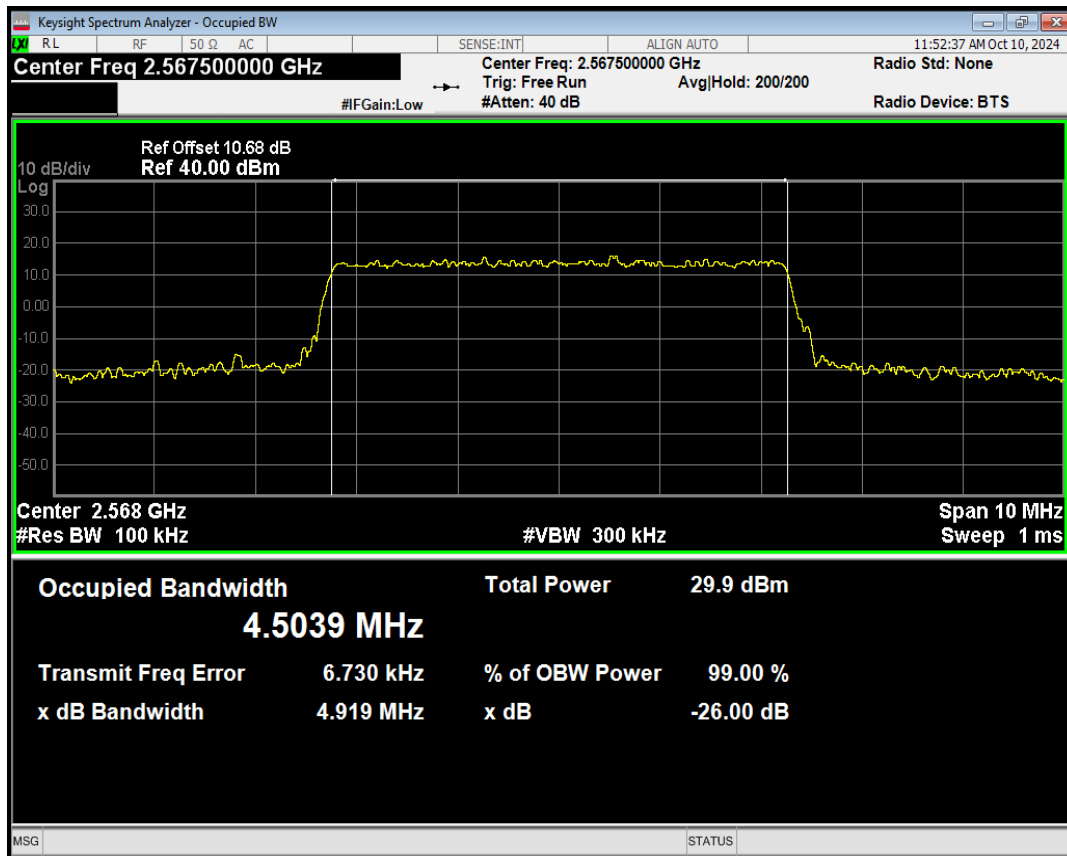

Band7 QPSK BW=5MHz Channel=21425 RB Size=25 Position=#0