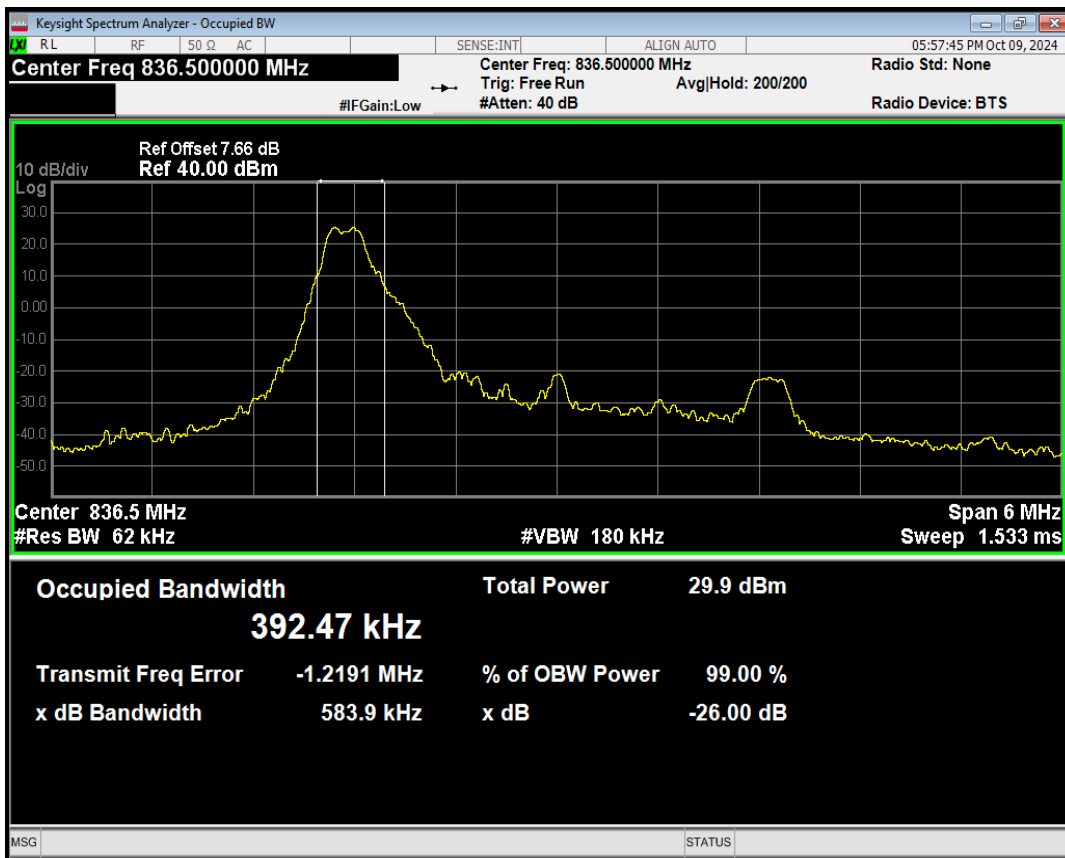

Band5 QPSK BW=3MHz Channel=20525 RB Size=8 Position=#Max

Band5 QPSK BW=3MHz Channel=20525 RB Size=15 Position=#0

Band5 QAM16 BW=3MHz Channel=20525 RB Size=1 Position=#0

Band5 QAM16 BW=3MHz Channel=20525 RB Size=1 Position=#Mid