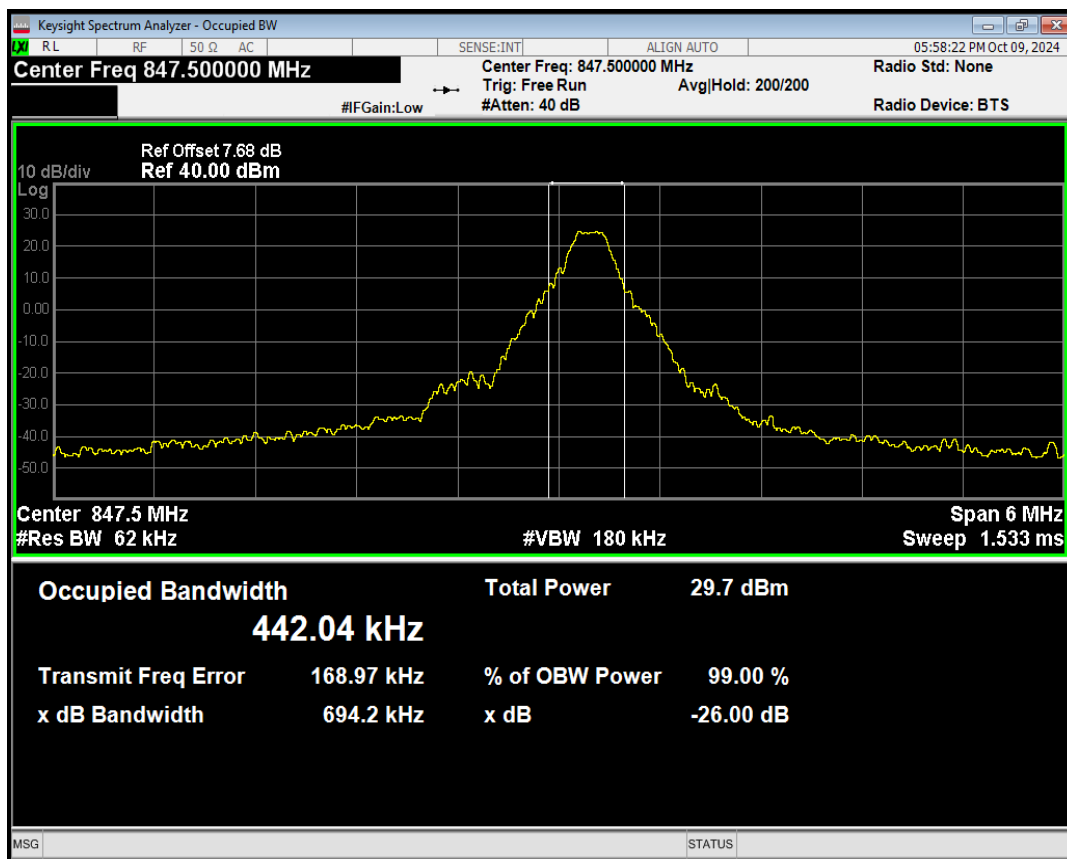

Band5 QPSK BW=3MHz Channel=20635 RB Size=8 Position=#Max

Band5 QPSK BW=3MHz Channel=20635 RB Size=15 Position=#0

Band5 QAM16 BW=3MHz Channel=20635 RB Size=1 Position=#0

Band5 QAM16 BW=3MHz Channel=20635 RB Size=1 Position=#Mid