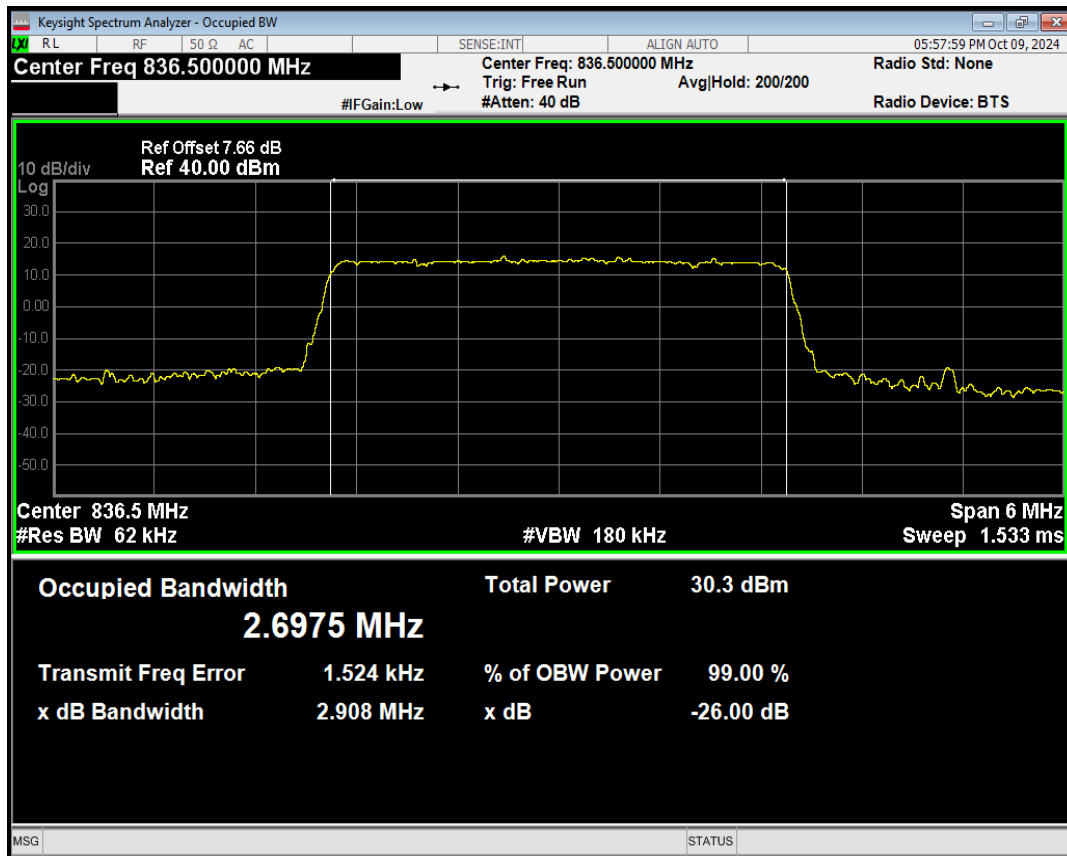

Band5 QAM16 BW=3MHz Channel=20525 RB Size=1 Position=#Max

Band5 QAM16 BW=3MHz Channel=20525 RB Size=8 Position=#0

Band5 QAM16 BW=3MHz Channel=20525 RB Size=8 Position=#Max

Band5 QAM16 BW=3MHz Channel=20525 RB Size=15 Position=#0