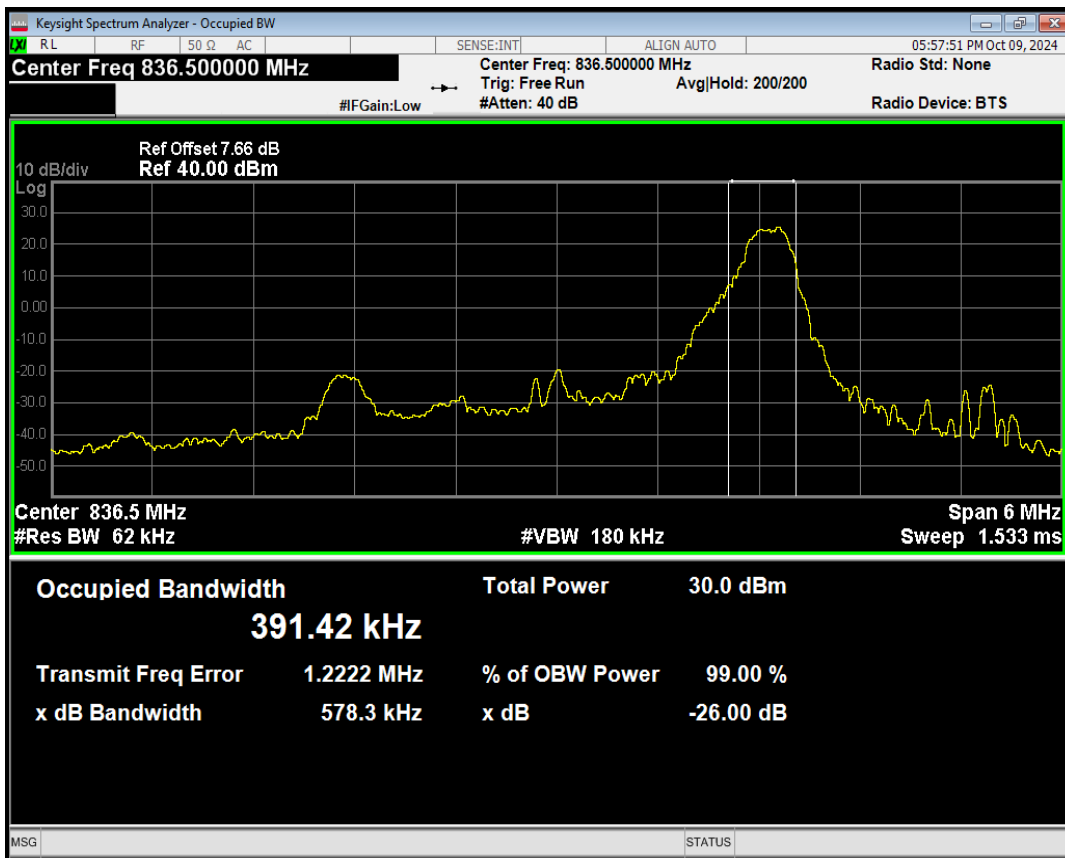

Band5 QAM16 BW=3MHz Channel=20525 RB Size=1 Position=#Max