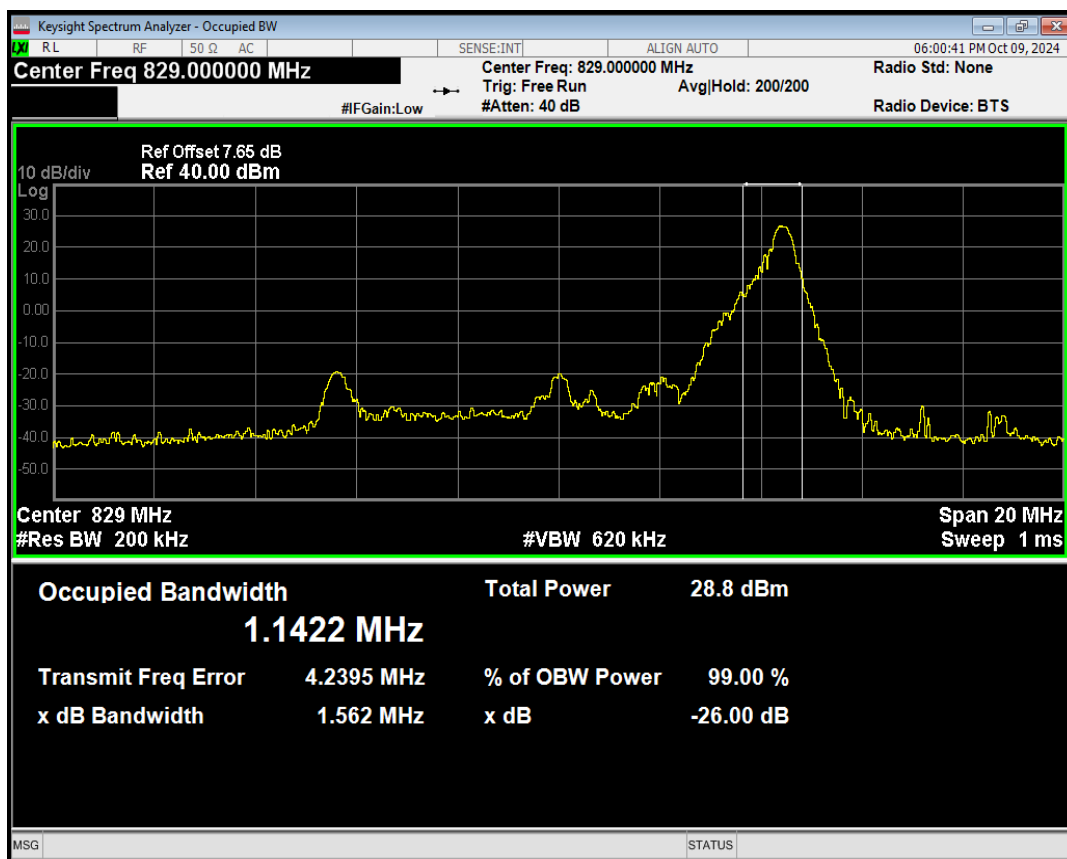

Band5 QPSK BW=10MHz Channel=20450 RB Size=1 Position=#Max