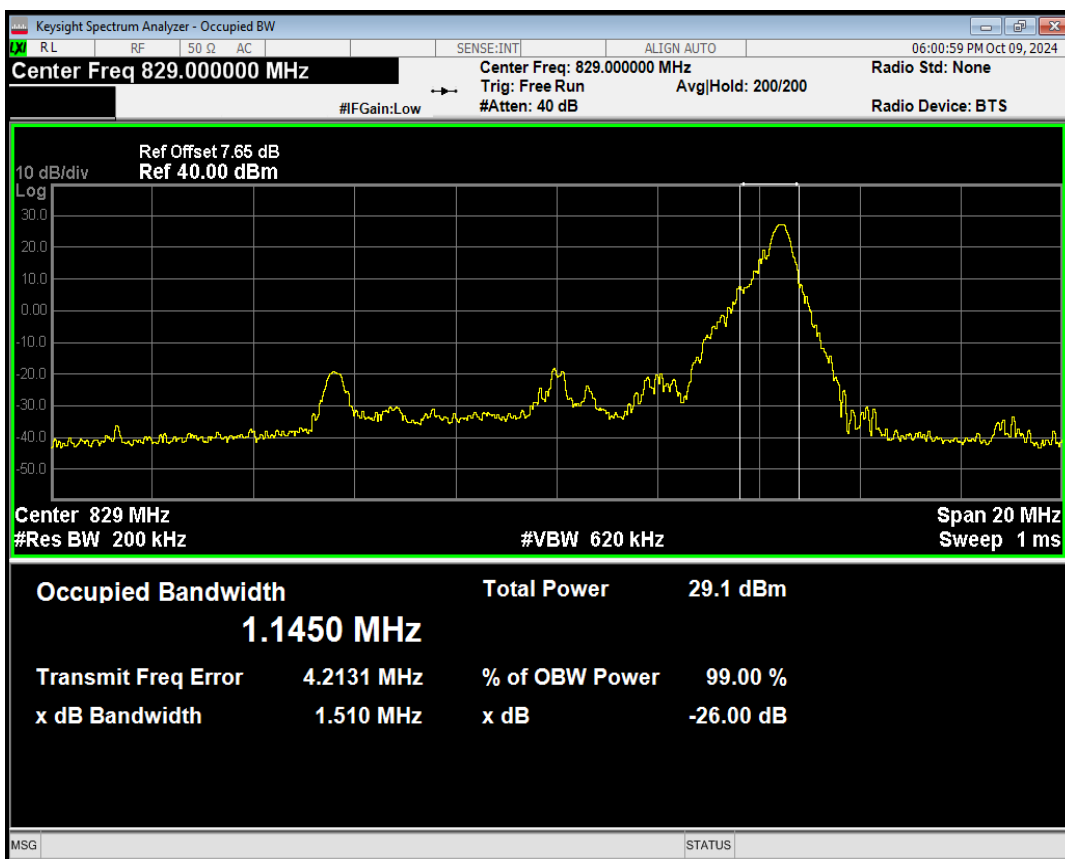

Band5 QAM16 BW=10MHz Channel=20450 RB Size=1 Position=#Max