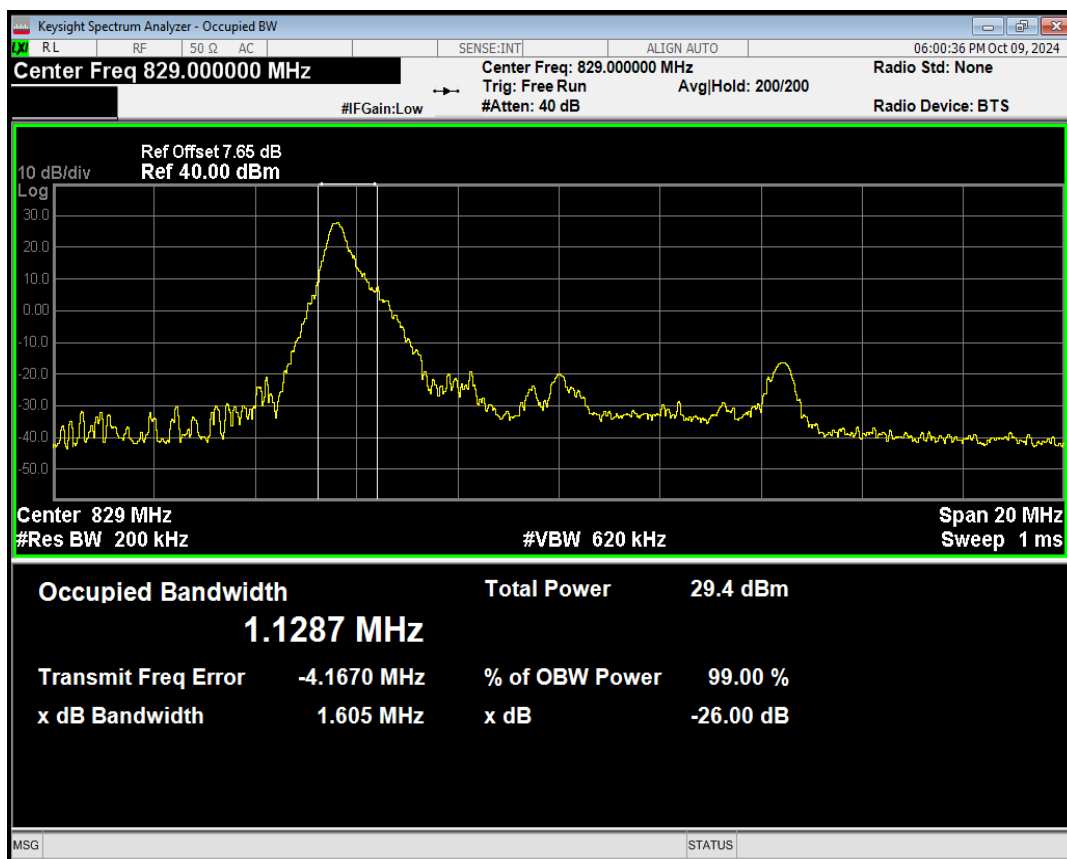

Band5 QPSK BW=10MHz Channel=20450 RB Size=1 Position=#0