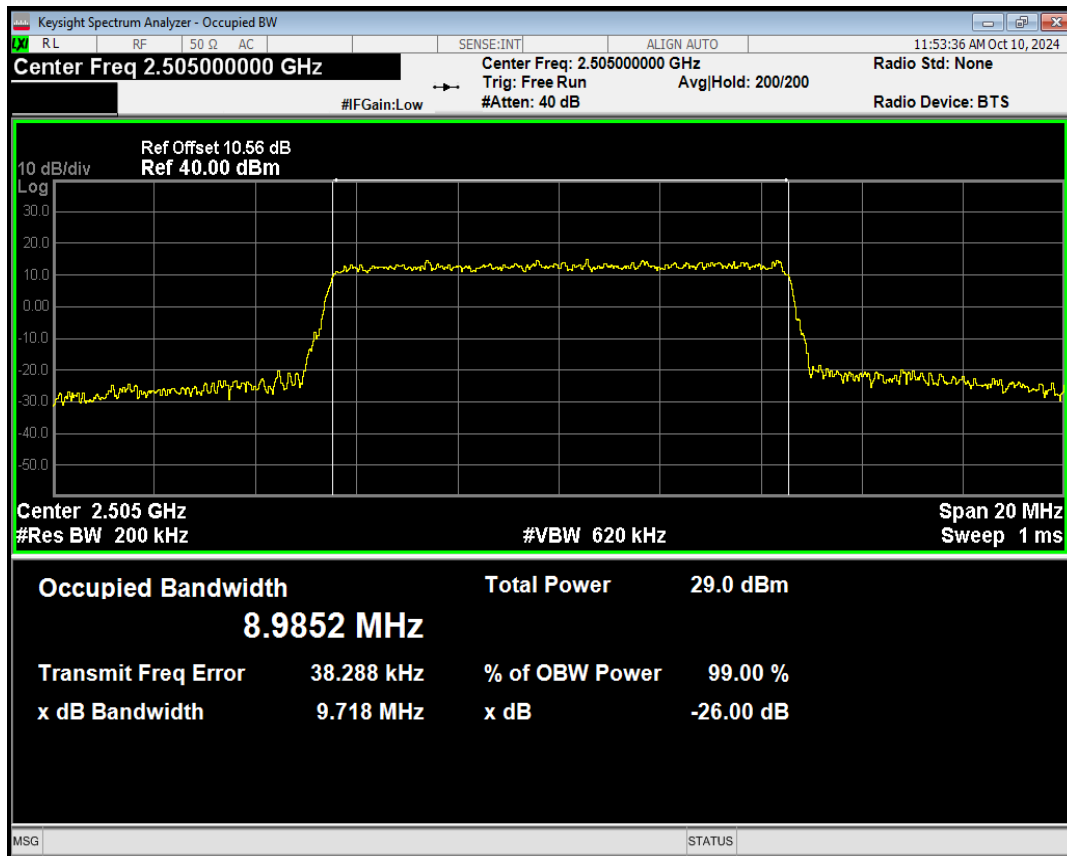

Band7 QAM16 BW=10MHz Channel=20800 RB Size=1 Position=#Max

Band7 QAM16 BW=10MHz Channel=20800 RB Size=25 Position=#0

Band7 QAM16 BW=10MHz Channel=20800 RB Size=25 Position=#Max

Band7 QAM16 BW=10MHz Channel=20800 RB Size=50 Position=#0