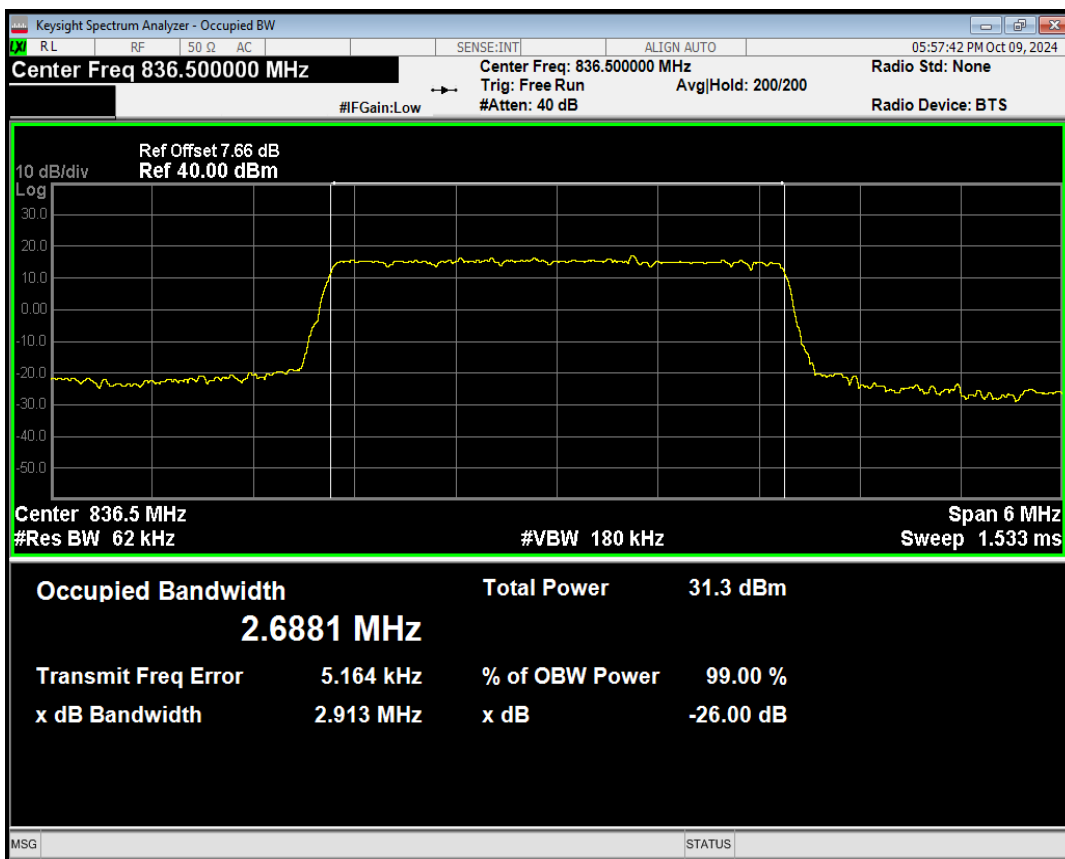

Band5 QPSK BW=3MHz Channel=20525 RB Size=8 Position=#Max

Band5 QPSK BW=3MHz Channel=20525 RB Size=15 Position=#0

Band5 QAM16 BW=3MHz Channel=20525 RB Size=1 Position=#0

Band5 QAM16 BW=3MHz Channel=20525 RB Size=1 Position=#Mid