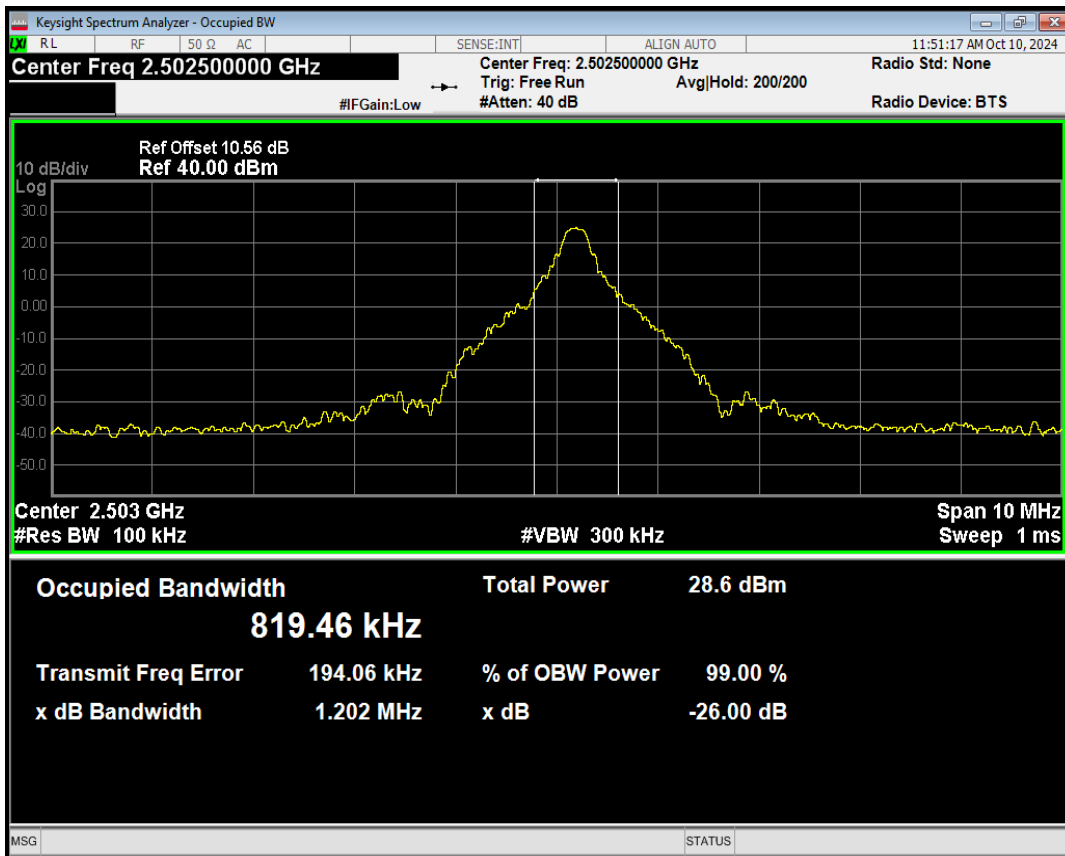

Band7 QPSK BW=5MHz Channel=20775 RB Size=1 Position=#Mid