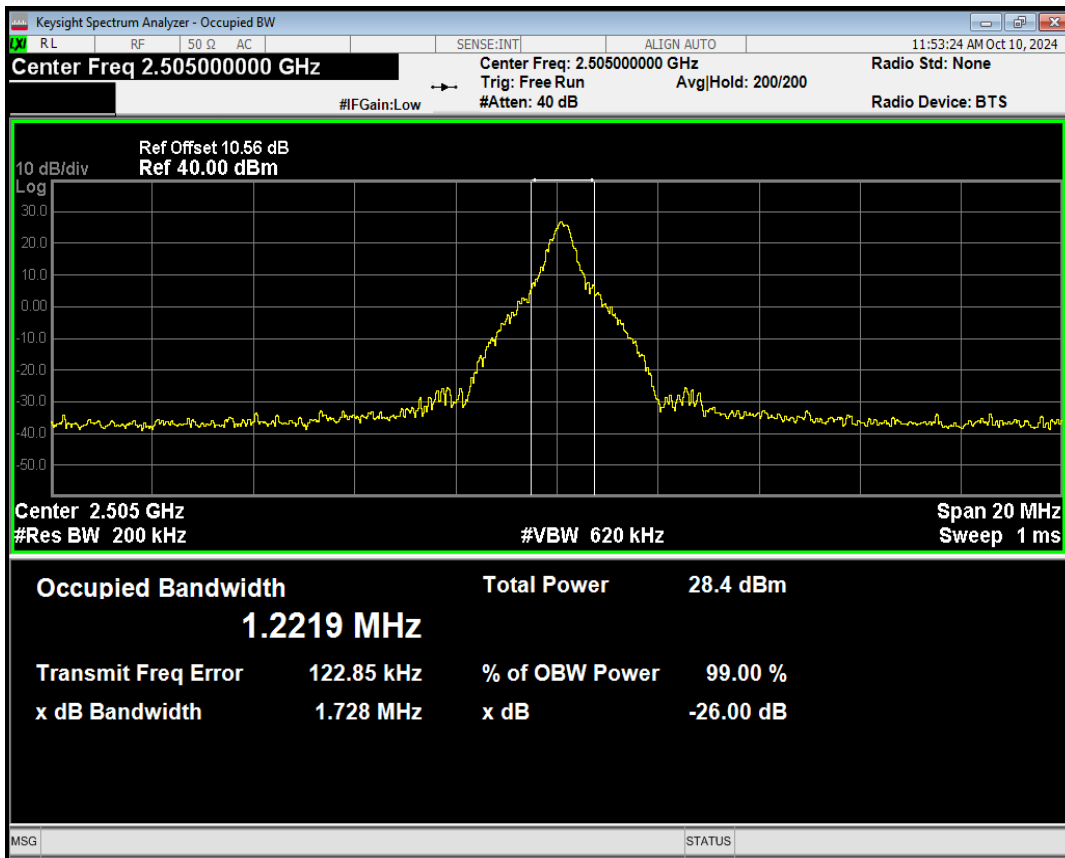

Band7 QPSK BW=10MHz Channel=20800 RB Size=25 Position=#Max

Band7 QPSK BW=10MHz Channel=20800 RB Size=50 Position=#0

Band7 QAM16 BW=10MHz Channel=20800 RB Size=1 Position=#0

Band7 QAM16 BW=10MHz Channel=20800 RB Size=1 Position=#Mid