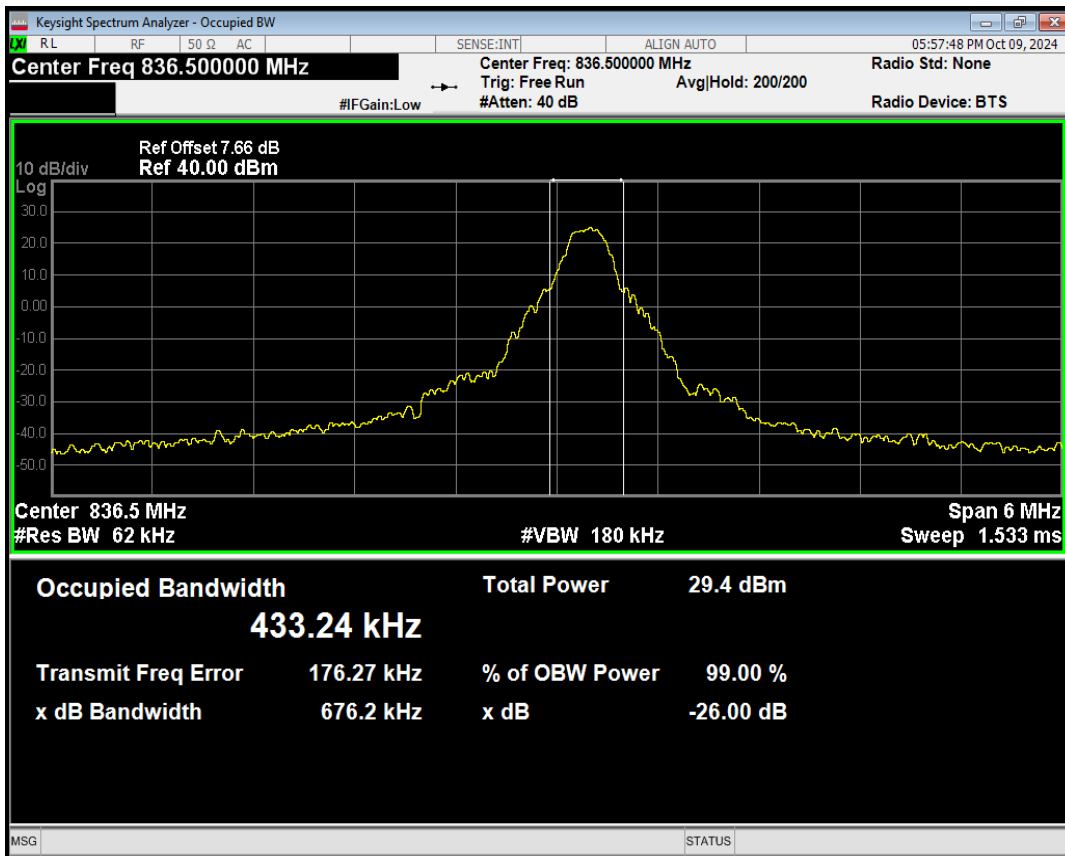

Band5 QPSK BW=3MHz Channel=20525 RB Size=8 Position=#Max

Band5 QPSK BW=3MHz Channel=20525 RB Size=15 Position=#0

Band5 QAM16 BW=3MHz Channel=20525 RB Size=1 Position=#0

Band5 QAM16 BW=3MHz Channel=20525 RB Size=1 Position=#Mid