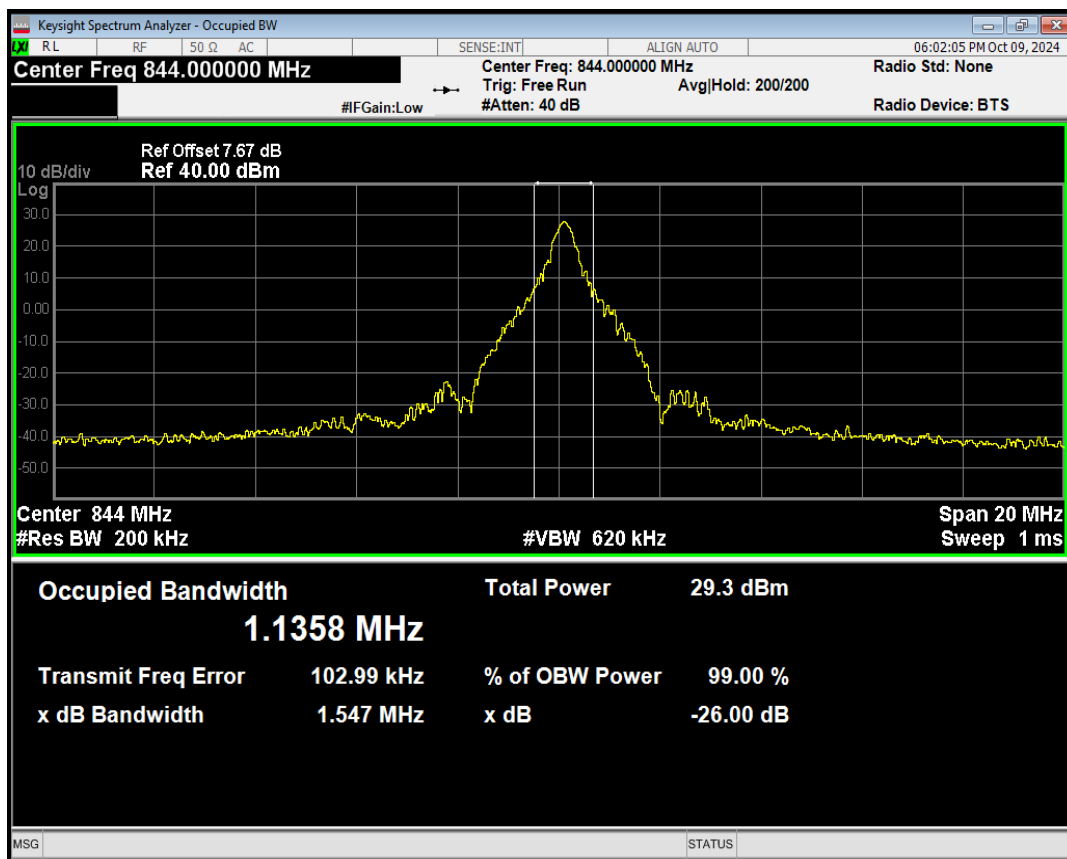

Band5 QPSK BW=10MHz Channel=20600 RB Size=25 Position=#Max

Band5 QPSK BW=10MHz Channel=20600 RB Size=50 Position=#0

Band5 QAM16 BW=10MHz Channel=20600 RB Size=1 Position=#0

Band5 QAM16 BW=10MHz Channel=20600 RB Size=1 Position=#Mid