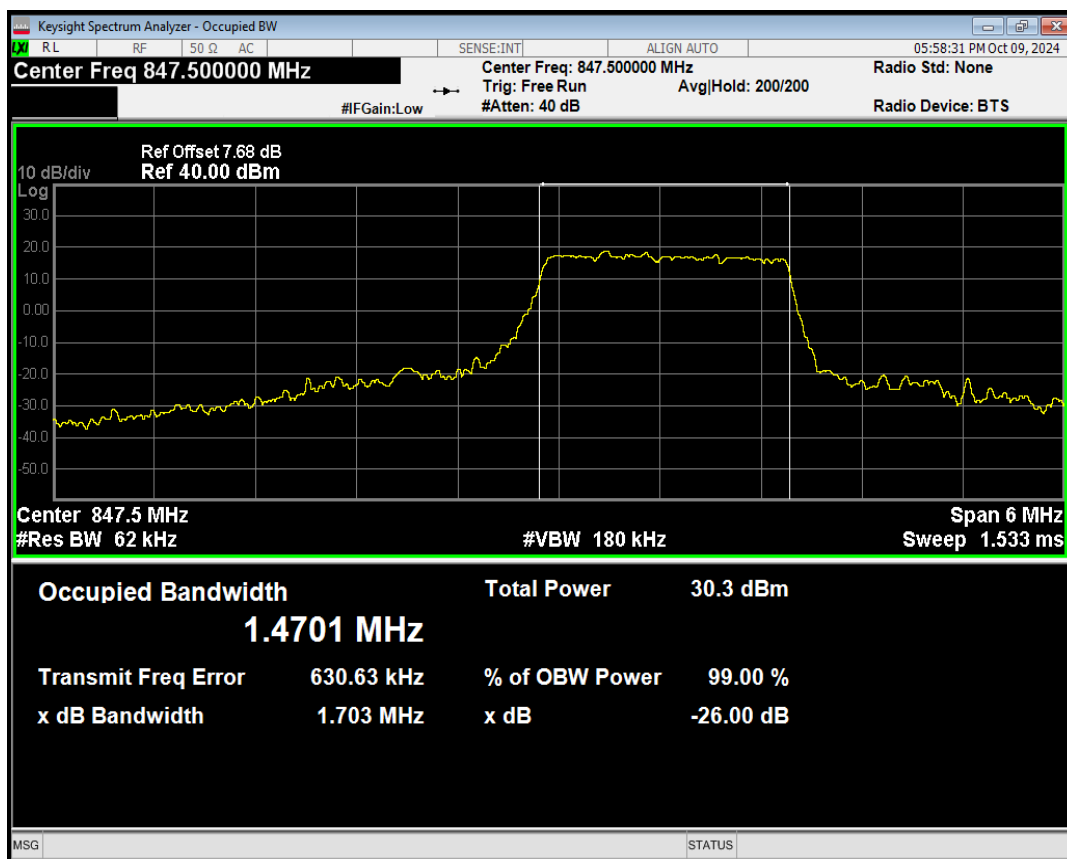

Band5 QAM16 BW=3MHz Channel=20635 RB Size=8 Position=#Max