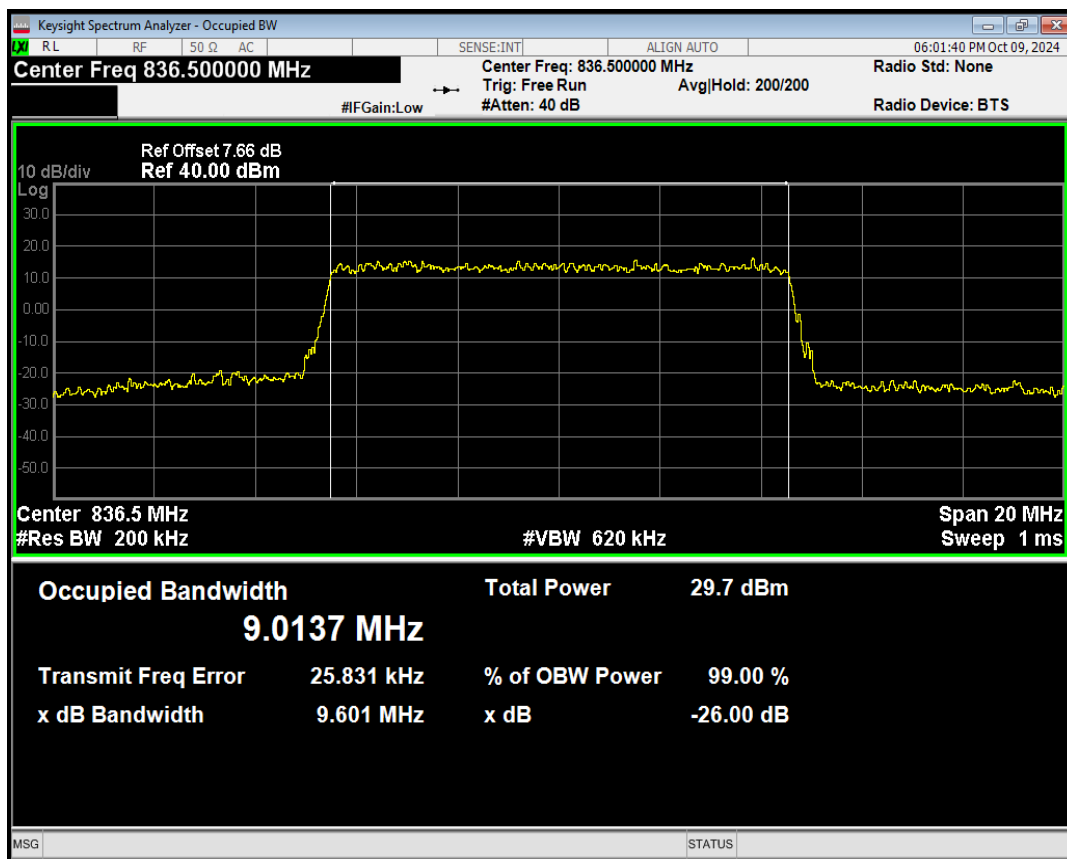

Band5 QAM16 BW=10MHz Channel=20525 RB Size=1 Position=#Max

Band5 QAM16 BW=10MHz Channel=20525 RB Size=25 Position=#0

Band5 QAM16 BW=10MHz Channel=20525 RB Size=25 Position=#Max

Band5 QAM16 BW=10MHz Channel=20525 RB Size=50 Position=#0