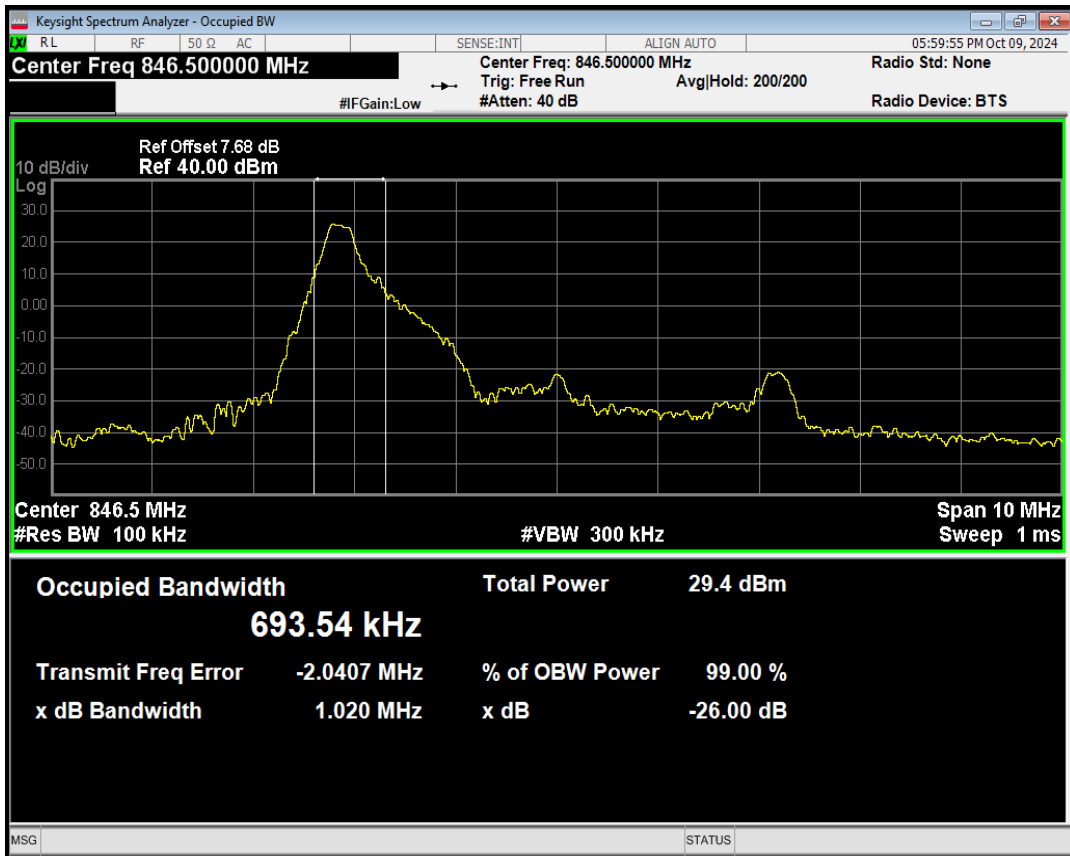

Band5 QPSK BW=5MHz Channel=20625 RB Size=1 Position=#0