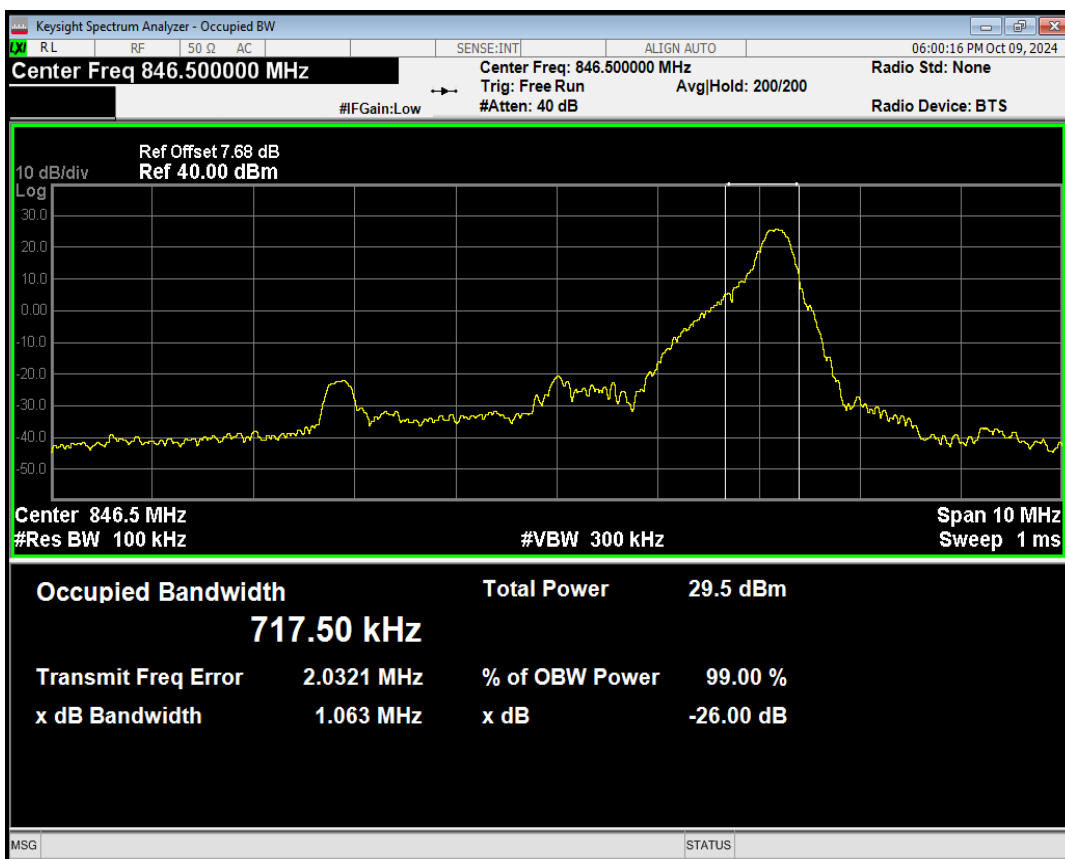

Band5 QAM16 BW=5MHz Channel=20625 RB Size=1 Position=#Max