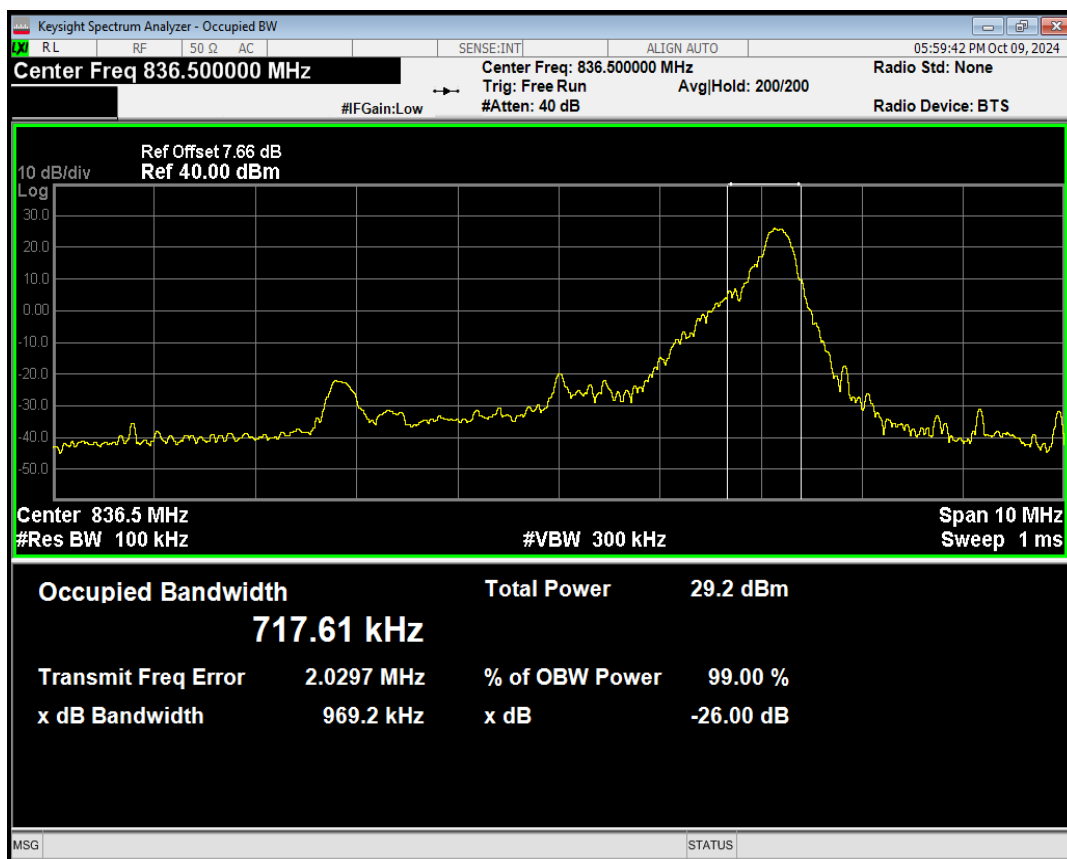

Band5 QAM16 BW=5MHz Channel=20525 RB Size=1 Position=#Max