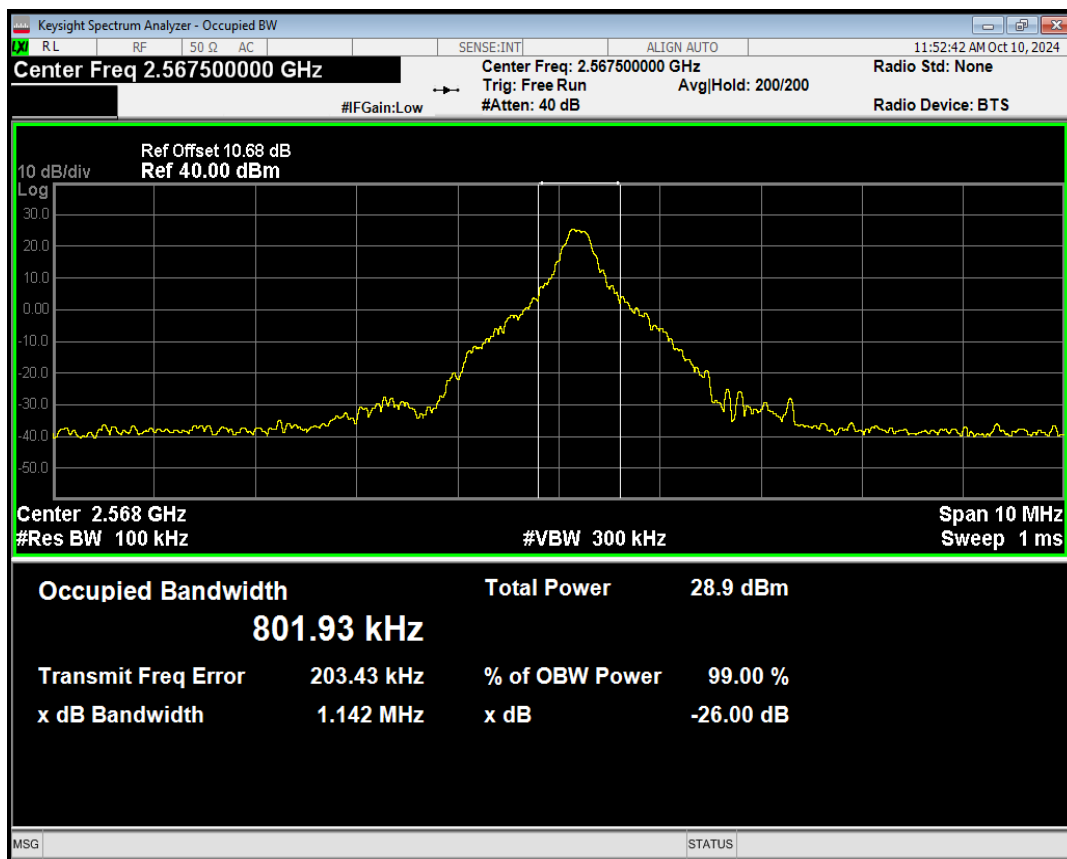

Band7 QPSK BW=5MHz Channel=21425 RB Size=12 Position=#Max

Band7 QPSK BW=5MHz Channel=21425 RB Size=25 Position=#0

Band7 QAM16 BW=5MHz Channel=21425 RB Size=1 Position=#0

Band7 QAM16 BW=5MHz Channel=21425 RB Size=1 Position=#Mid