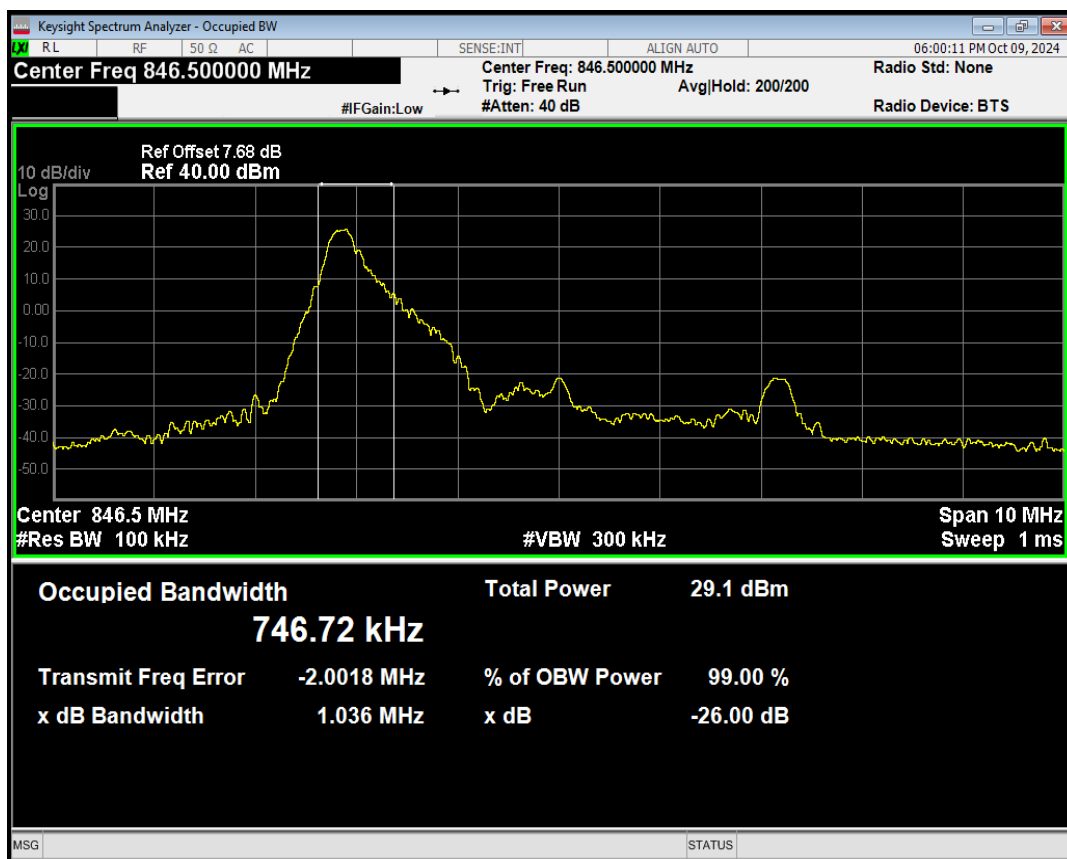

Band5 QAM16 BW=5MHz Channel=20625 RB Size=1 Position=#0