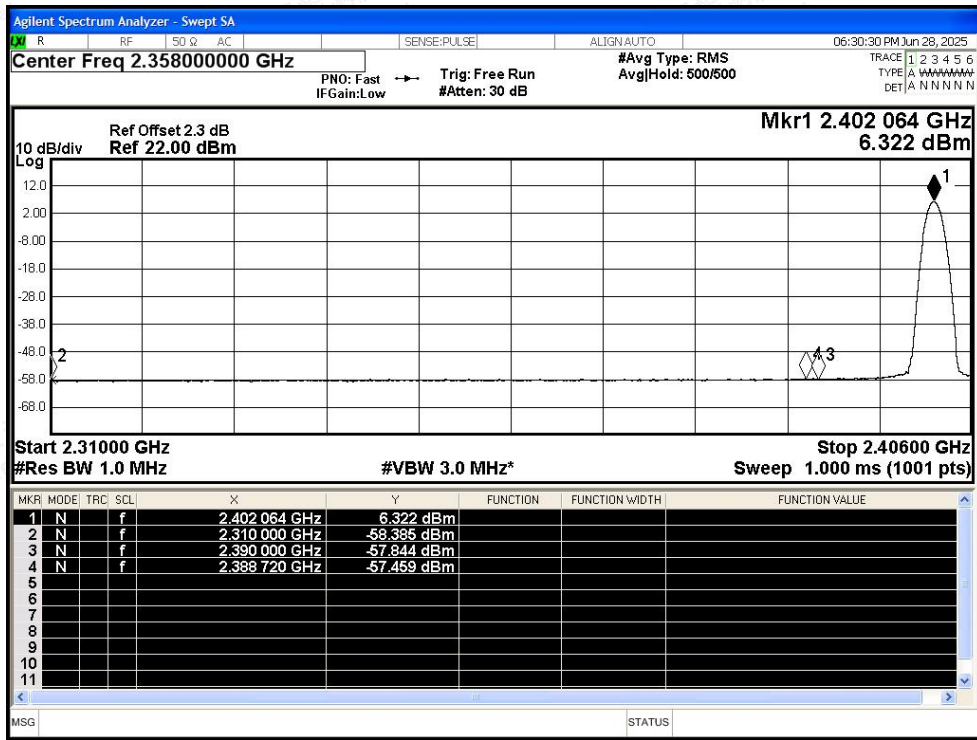

Test Graphs

Restrict Band NVNT BLE 1M 2402MHz Ant1 Peak

Restrict Band NVNT BLE 1M 2402MHz Ant1 Average

Restrict Band NVNT BLE 1M 2480MHz Ant1 Peak

Restrict Band NVNT BLE 1M 2480MHz Ant1 Average

Restrict Band NVNT BLE 2M 2402MHz Ant1 Peak

Restrict Band NVNT BLE 2M 2402MHz Ant1 Average

Restrict Band NVNT BLE 2M 2480MHz Ant1 Peak

Restrict Band NVNT BLE 2M 2480MHz Ant1 Average