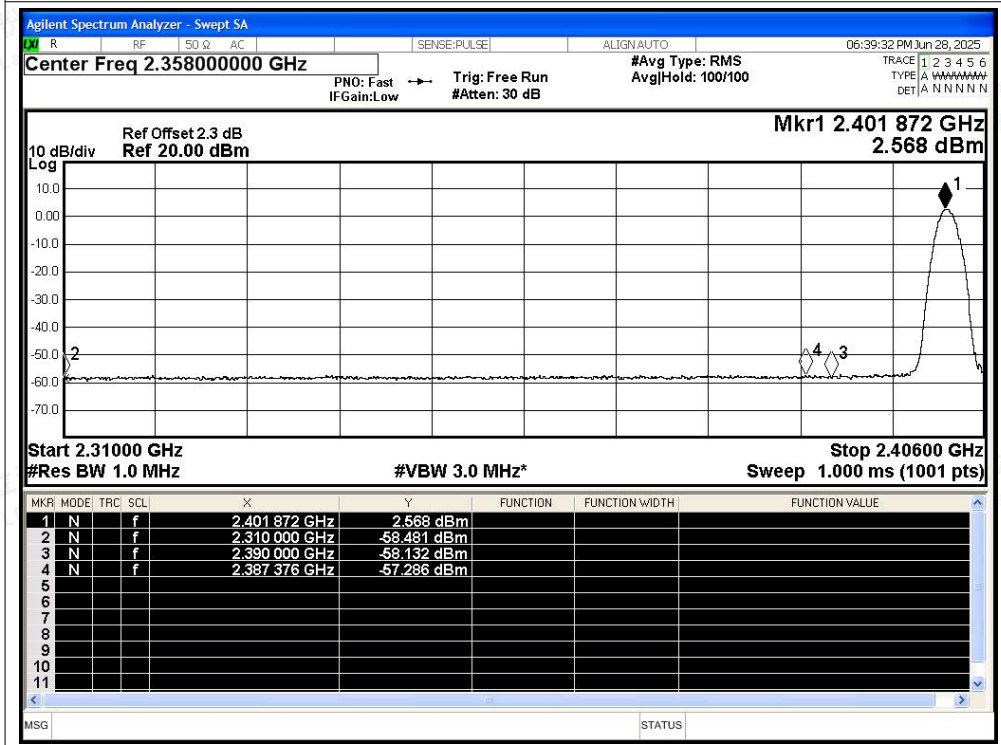

Test Graphs

Restrict Band NVNT BLE 1M 2402MHz Ant1 Peak

Restrict Band NVNT BLE 1M 2402MHz Ant1 Average

Restrict Band NVNT BLE 1M 2480MHz Ant1 Peak

Restrict Band NVNT BLE 1M 2480MHz Ant1 Average

Restrict Band NVNT BLE 2M 2402MHz Ant1 Peak

Restrict Band NVNT BLE 2M 2402MHz Ant1 Average

Restrict Band NVNT BLE 2M 2480MHz Ant1 Peak

Restrict Band NVNT BLE 2M 2480MHz Ant1 Average