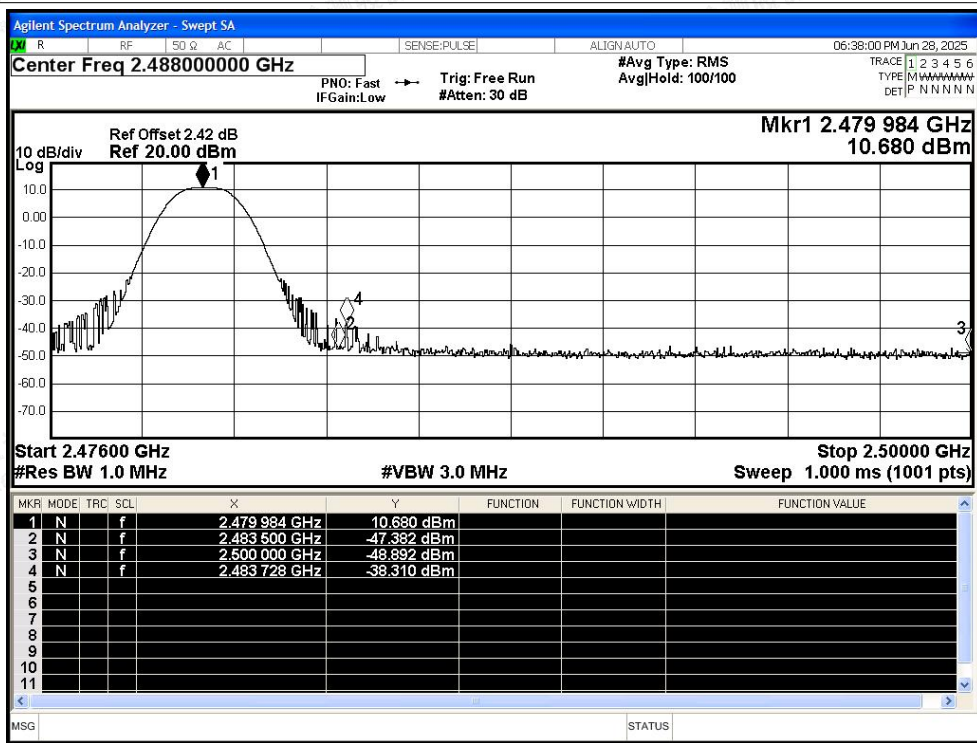

Test Graphs

Restrict Band NVNT BLE 1M 2402MHz Ant1 Peak

Restrict Band NVNT BLE 1M 2402MHz Ant1 Average

Restrict Band NVNT BLE 1M 2480MHz Ant1 Peak

Restrict Band NVNT BLE 1M 2480MHz Ant1 Average

Restrict Band NVNT BLE 2M 2402MHz Ant1 Peak

Restrict Band NVNT BLE 2M 2402MHz Ant1 Average

Restrict Band NVNT BLE 2M 2480MHz Ant1 Peak

Restrict Band NVNT BLE 2M 2480MHz Ant1 Average