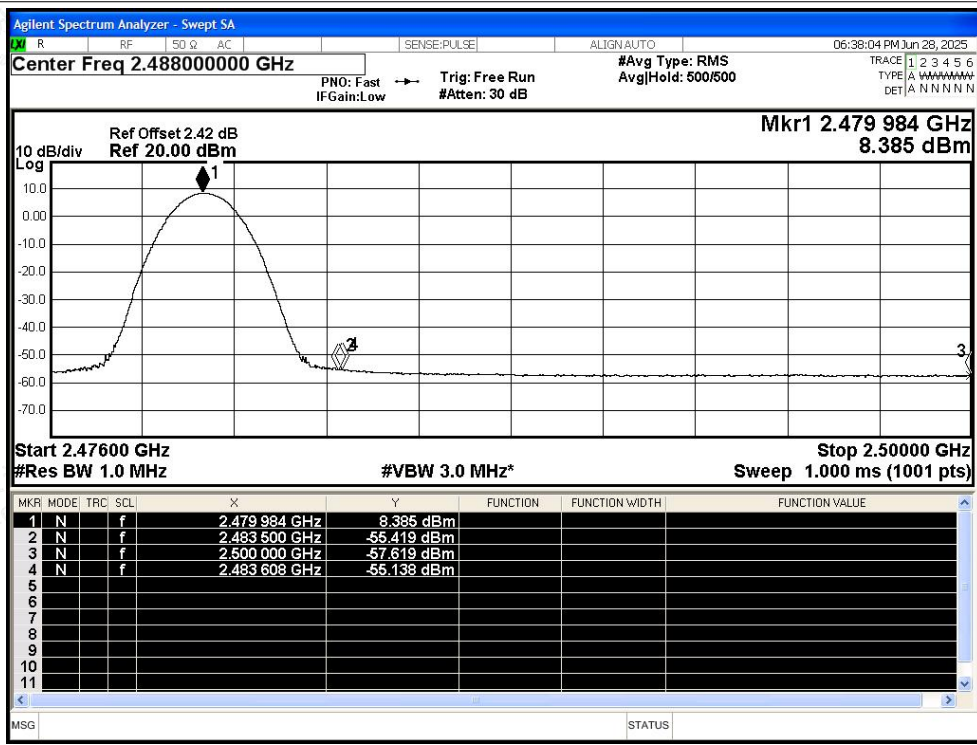

Test Graphs

Restrict Band NVNT BLE 1M 2402MHz Ant1 Peak

Restrict Band NVNT BLE 1M 2402MHz Ant1 Average

Restrict Band NVNT BLE 1M 2480MHz Ant1 Peak

Restrict Band NVNT BLE 1M 2480MHz Ant1 Average

Restrict Band NVNT BLE 2M 2402MHz Ant1 Peak

Restrict Band NVNT BLE 2M 2402MHz Ant1 Average

Restrict Band NVNT BLE 2M 2480MHz Ant1 Peak

Restrict Band NVNT BLE 2M 2480MHz Ant1 Average