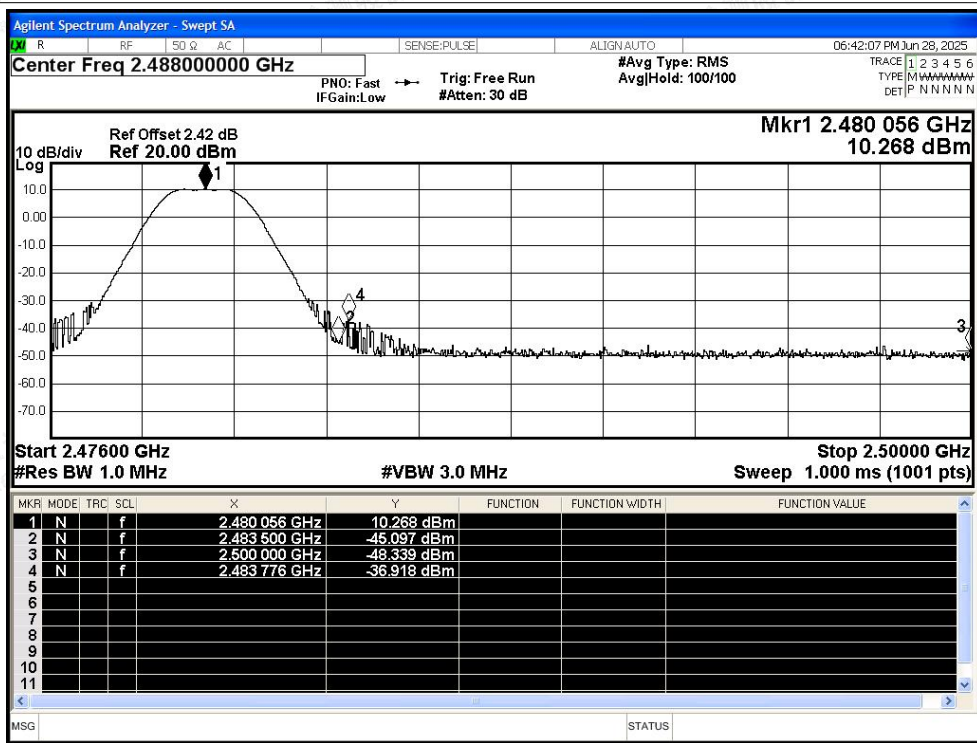

Test Graphs

Restrict Band NVNT BLE 1M 2402MHz Ant1 Peak

Restrict Band NVNT BLE 1M 2402MHz Ant1 Average

Restrict Band NVNT BLE 1M 2480MHz Ant1 Peak

Restrict Band NVNT BLE 1M 2480MHz Ant1 Average

Restrict Band NVNT BLE 2M 2402MHz Ant1 Peak

Restrict Band NVNT BLE 2M 2402MHz Ant1 Average

Restrict Band NVNT BLE 2M 2480MHz Ant1 Peak

Restrict Band NVNT BLE 2M 2480MHz Ant1 Average