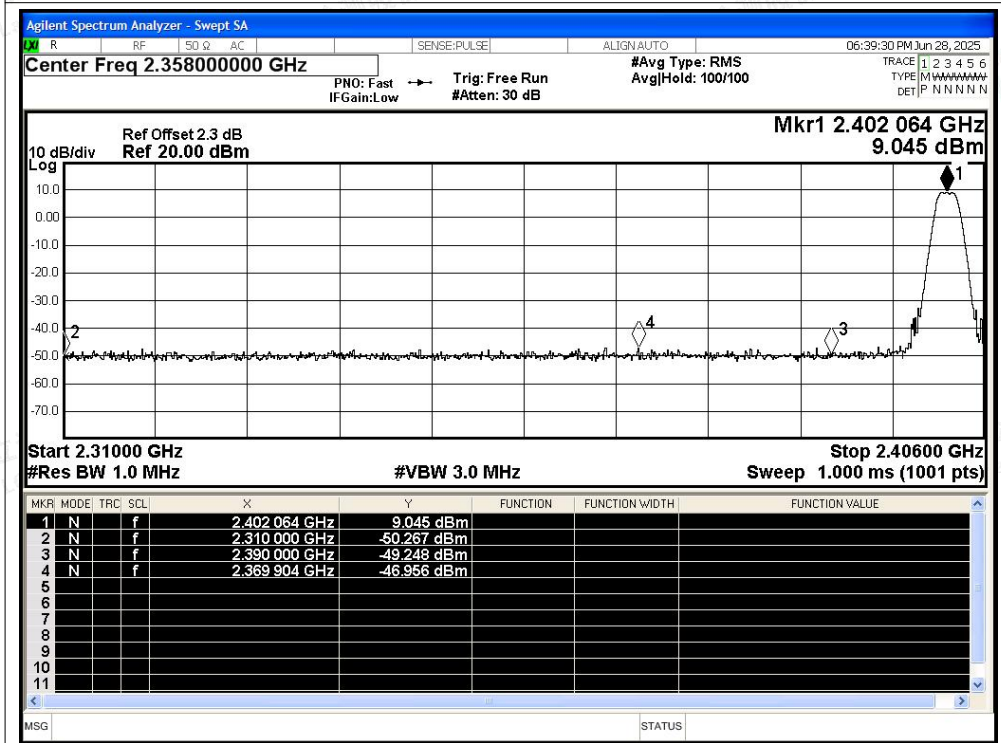

Test Graphs

Restrict Band NVNT BLE 1M 2402MHz Ant1 Peak

Restrict Band NVNT BLE 1M 2402MHz Ant1 Average

Restrict Band NVNT BLE 1M 2480MHz Ant1 Peak

Restrict Band NVNT BLE 1M 2480MHz Ant1 Average

Restrict Band NVNT BLE 2M 2402MHz Ant1 Peak

Restrict Band NVNT BLE 2M 2402MHz Ant1 Average

Restrict Band NVNT BLE 2M 2480MHz Ant1 Peak

Restrict Band NVNT BLE 2M 2480MHz Ant1 Average