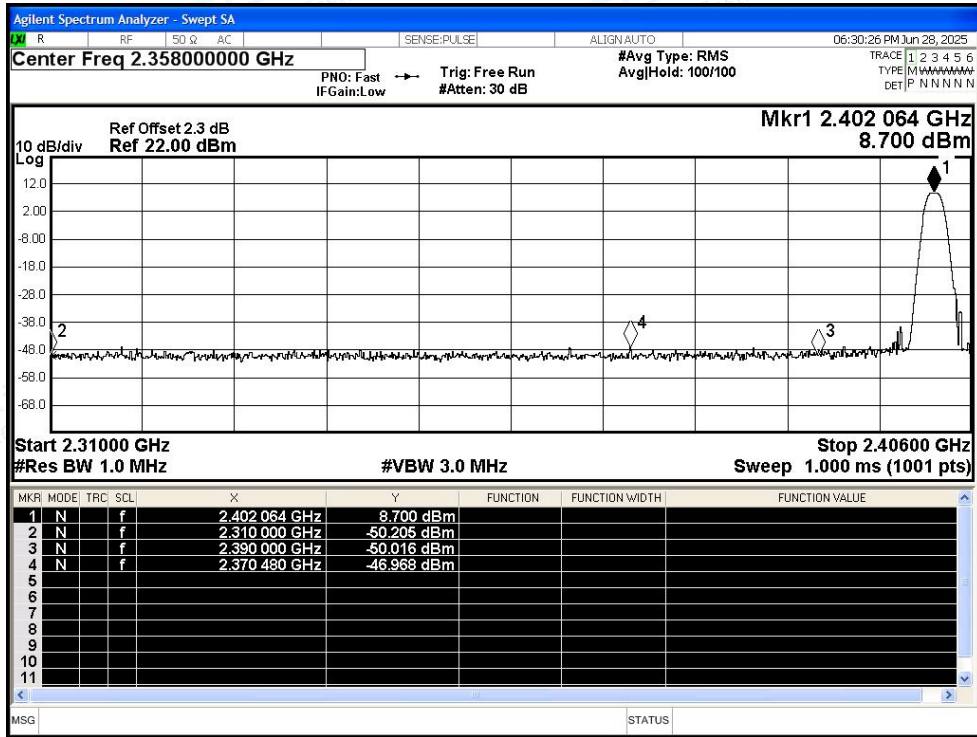

Test Graphs

Restrict Band NVNT BLE 1M 2402MHz Ant1 Peak

Restrict Band NVNT BLE 1M 2402MHz Ant1 Average

Restrict Band NVNT BLE 1M 2480MHz Ant1 Peak

Restrict Band NVNT BLE 1M 2480MHz Ant1 Average

Restrict Band NVNT BLE 2M 2402MHz Ant1 Peak

Restrict Band NVNT BLE 2M 2402MHz Ant1 Average

Restrict Band NVNT BLE 2M 2480MHz Ant1 Peak

Restrict Band NVNT BLE 2M 2480MHz Ant1 Average