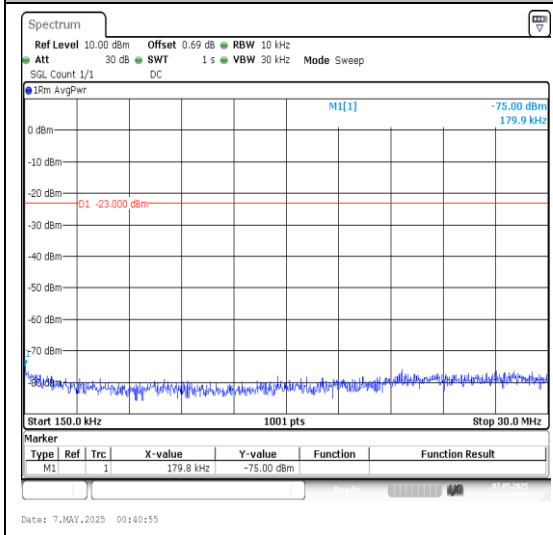

Band5-1.4MHz-16QAM-20525-1RB#0-0.009~0.15-
 PASS

Band5-1.4MHz-16QAM-20525-1RB#0-0.15~30-P
 ASS

Band5-1.4MHz-16QAM-20525-1RB#0-30~1000-P
 ASS

Band5-1.4MHz-QPSK-20643-1RB#0-3000~10000
-PASS

Band5-1.4MHz-16QAM-20643-1RB#0-0.009~0.15-
PASS