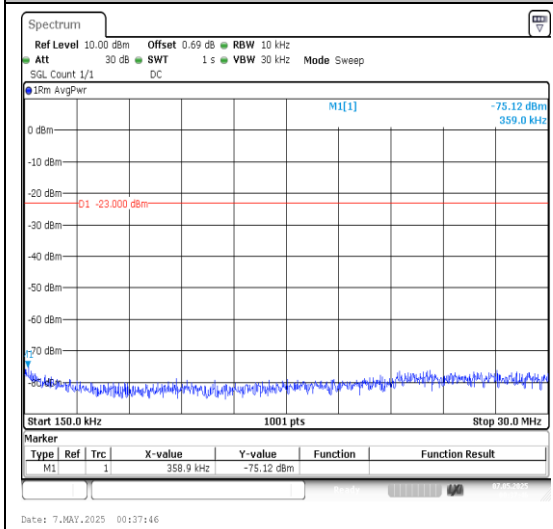

Band5-1.4MHz-QPSK-20407-1RB#0-3000~10000
-PASS

Band5-1.4MHz-16QAM-20407-1RB#0-0.009~0.15-
PASS