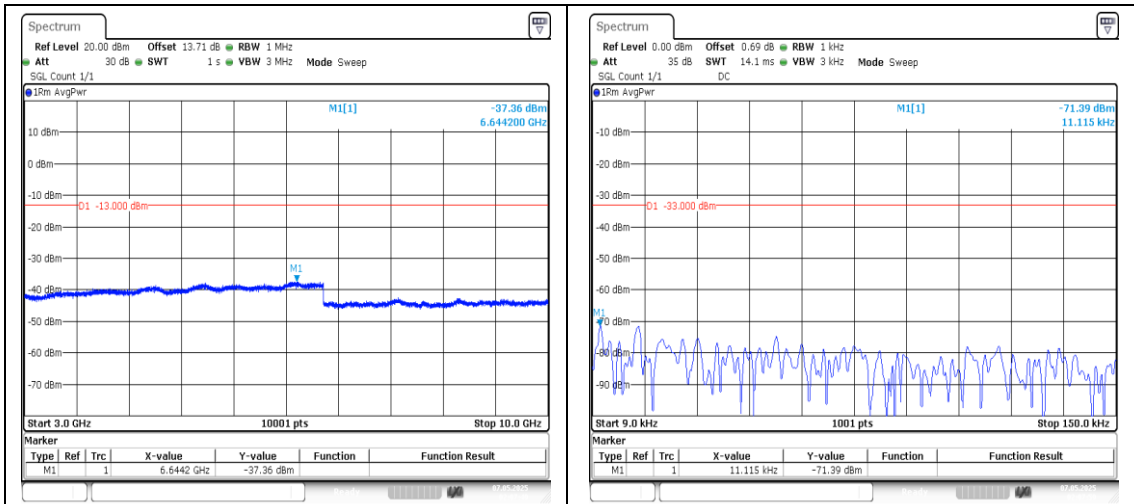

Band5-5MHz-16QAM-20525-1RB#0-30~100-PAS S

Band5-5MHz-QPSK-20625-1RB#0-3000~10000-PASS

Band5-5MHz-16QAM-20625-1RB#0-0.009~0.15-P ASS

Band5-5MHz-16QAM-20625-1RB#0-0.15~30-PA SS

Band5-5MHz-16QAM-20625-1RB#0-30~100-PAS S