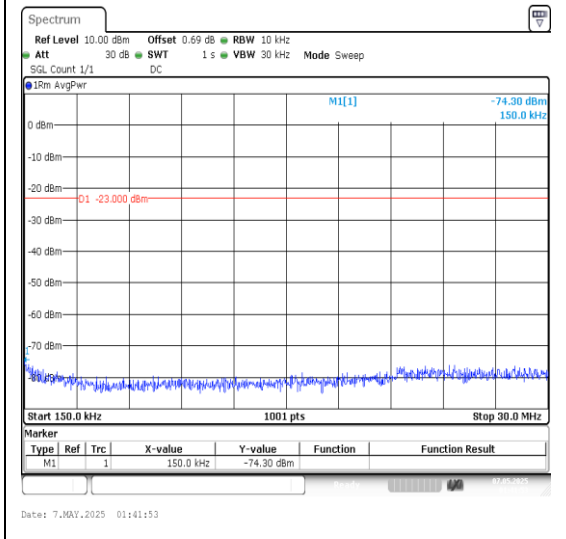

Band5-5MHz-16QAM-20525-1RB#0-30~100-PAS S

Band5-5MHz-QPSK-20625-1RB#0-3000~10000-PASS

Band5-5MHz-16QAM-20625-1RB#0-0.009~0.15-P ASS

Band5-5MHz-16QAM-20625-1RB#0-0.15~30-PA SS

Band5-5MHz-16QAM-20625-1RB#0-30~100-PAS S