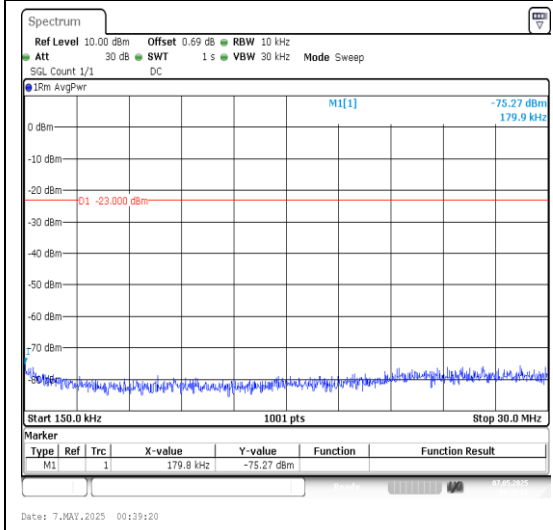

Band5-1.4MHz-QPSK-20525-1RB#0-3000~10000
-PASS

Band5-1.4MHz-16QAM-20525-1RB#0-0.009~0.15-
PASS