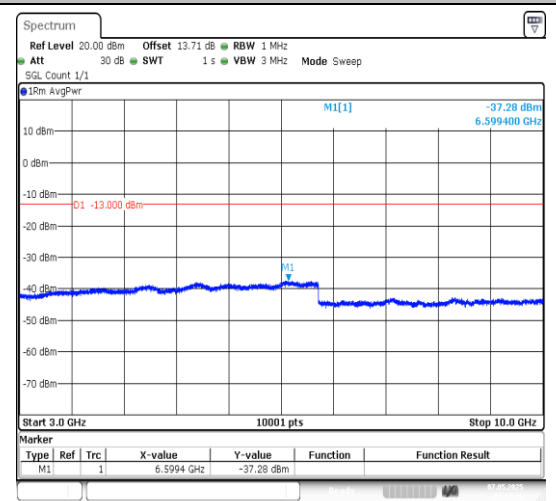

Band5-3MHz-16QAM-20525-1RB#0-30~1000-PAS S

Date: 7.MAY.2025 01:10:17