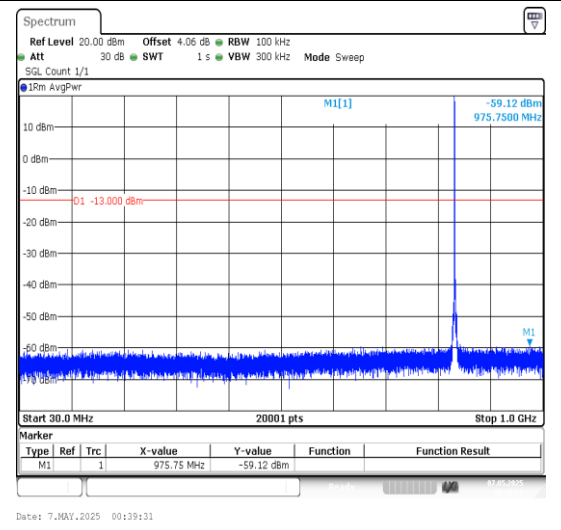

Band5-1.4MHz-QPSK-20525-1RB#0-3000~10000
-PASS

Band5-1.4MHz-16QAM-20525-1RB#0-0.009~0.15-
PASS