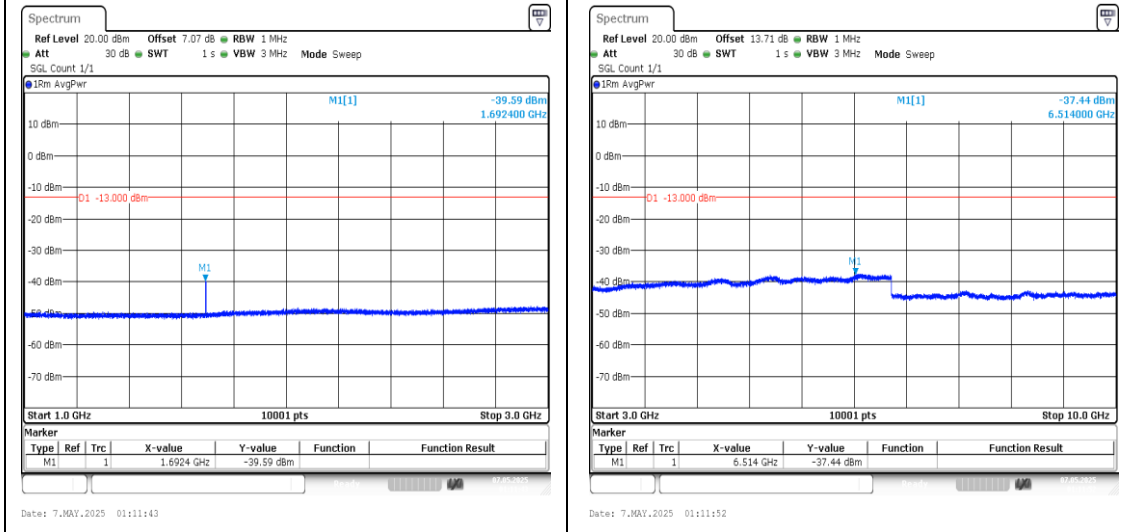

Date: 7.MAY.2025 01:11:24

Band5-3MHz-16QAM-20635-1RB#0-0.15~30-PA SS

Band5-3MHz-16QAM-20635-1RB#0-30~100-PAS S