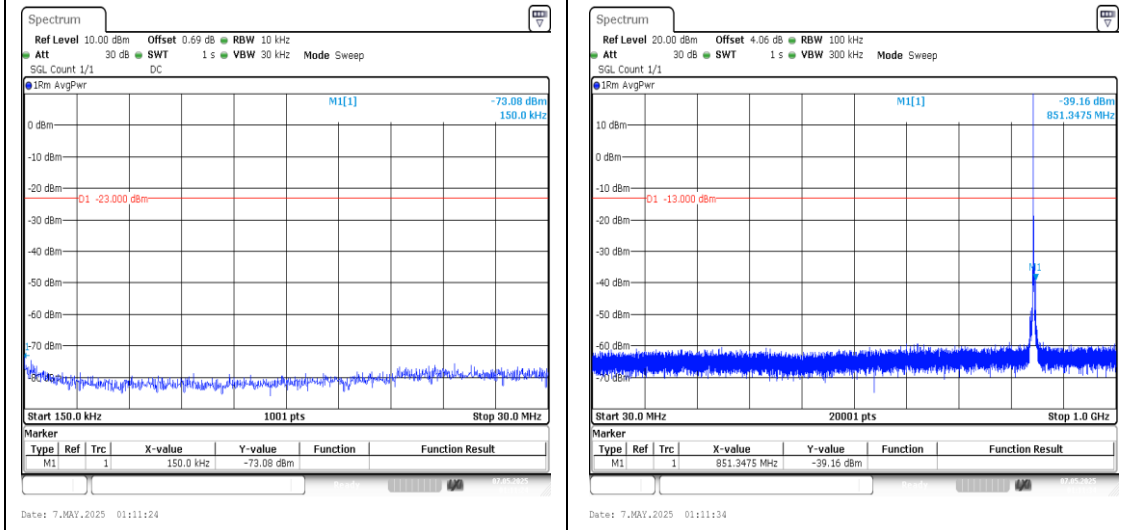

Date: 7.MAY.2025 01:11:05

Band5-3MHz-QPSK-20635-1RB#0-3000~10000-PASS

Band5-3MHz-16QAM-20635-1RB#0-0.009~0.15-P ASS