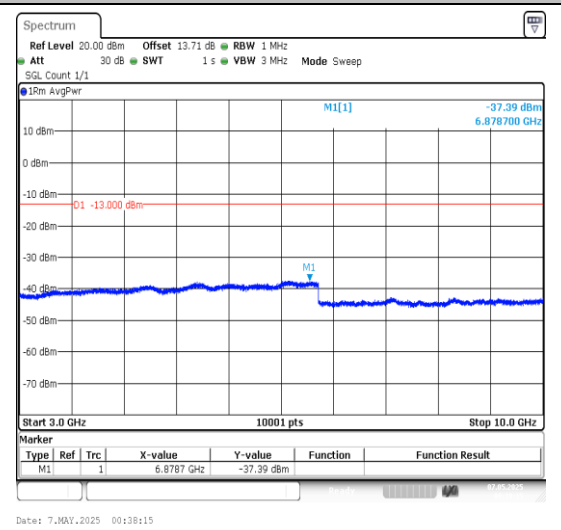

Test Graphs

Band5-1.4MHz-QPSK-20407-1RB#0-3000~10000
 -PASS

Band5-1.4MHz-16QAM-20407-1RB#0-0.009~0.15-
 PASS

Band5-1.4MHz-16QAM-20407-1RB#0-0.15~30-P
 ASS

Band5-1.4MHz-16QAM-20407-1RB#0-30~1000-P
 ASS

Band5-1.4MHz-QPSK-20525-1RB#0-3000~10000
 -PASS