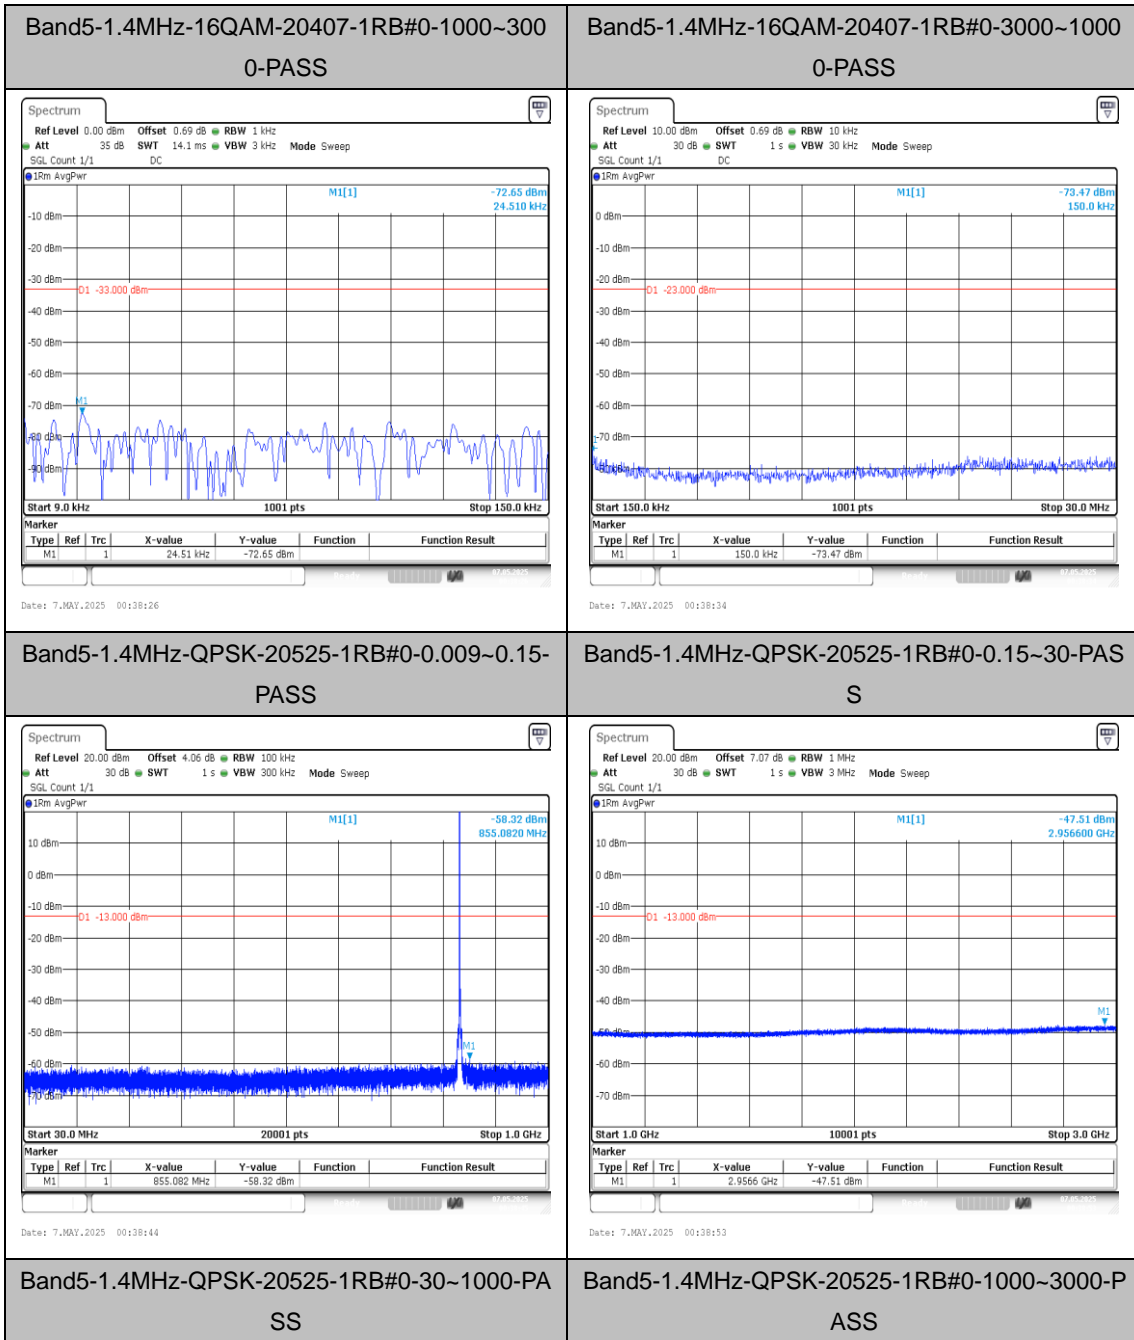

Test Graphs

Band5-1.4MHz-QPSK-20407-1RB#0-3000~10000
 -PASS

Band5-1.4MHz-16QAM-20407-1RB#0-0.009~0.15-
 PASS

Band5-1.4MHz-16QAM-20407-1RB#0-0.15~30-P
 ASS

Band5-1.4MHz-16QAM-20407-1RB#0-30~1000-P
 ASS

Band5-1.4MHz-QPSK-20525-1RB#0-3000~10000
 -PASS