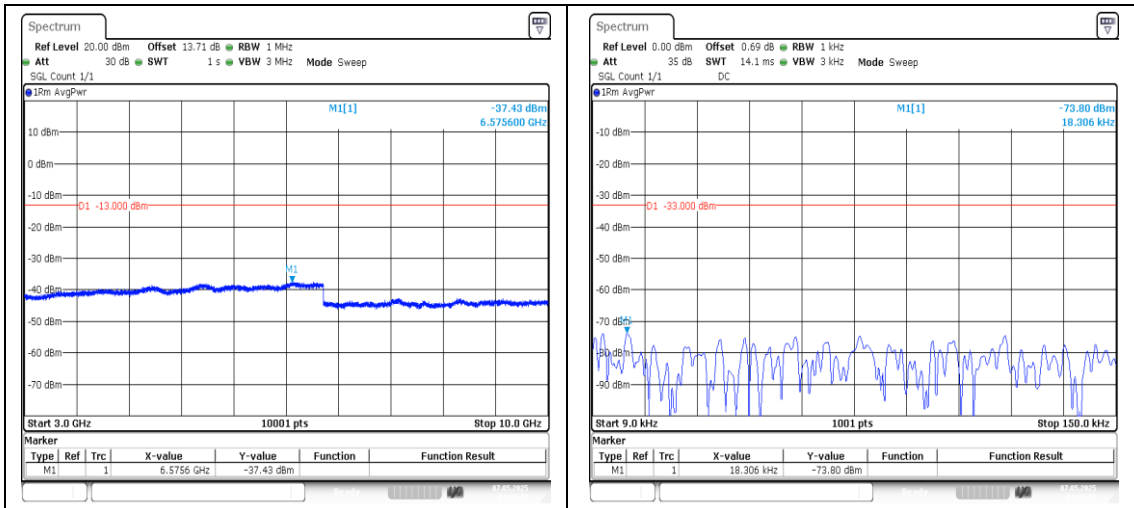

Date: 7.MAY.2025 01:09:58

Band5-3MHz-16QAM-20525-1RB#0-0.15~30-PA SS

Band5-3MHz-16QAM-20525-1RB#0-30~1000-PAS S

Date: 7.MAY.2025 01:10:07

Date: 7.MAY.2025 01:10:17

Date: 7.MAY.2025 01:11:05

Band5-3MHz-QPSK-20635-1RB#0-3000~10000-PASS