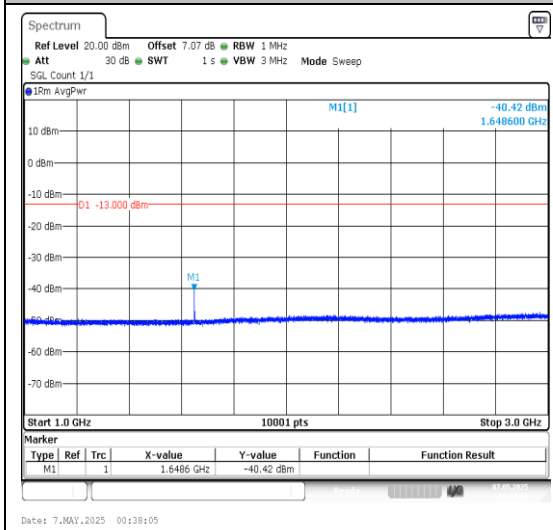

Test Graphs

Band5-1.4MHz-QPSK-20407-1RB#0-3000~10000
 -PASS

Band5-1.4MHz-16QAM-20407-1RB#0-0.009~0.15-
 PASS

Band5-1.4MHz-16QAM-20407-1RB#0-0.15~30-P
 ASS

Band5-1.4MHz-16QAM-20407-1RB#0-30~1000-P
 ASS

Band5-1.4MHz-QPSK-20525-1RB#0-3000~10000
 -PASS