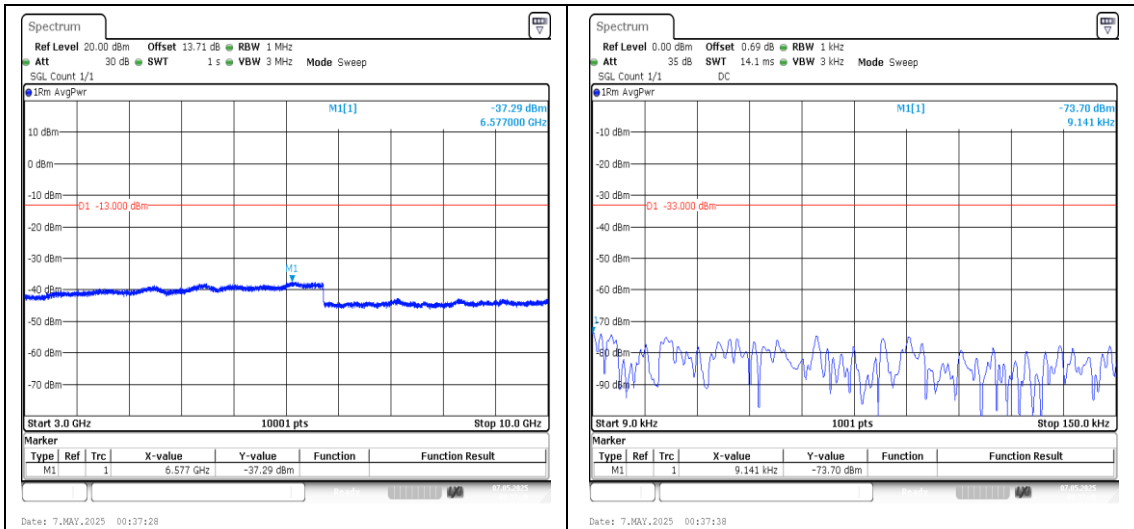

Band5-1.4MHz-QPSK-20407-1RB#0-3000~10000
-PASS

Band5-1.4MHz-16QAM-20407-1RB#0-0.009~0.15-
PASS

Band5-1.4MHz-16QAM-20407-1RB#0-0.15~30-P
ASS

Band5-1.4MHz-16QAM-20407-1RB#0-30~1000-P
ASS