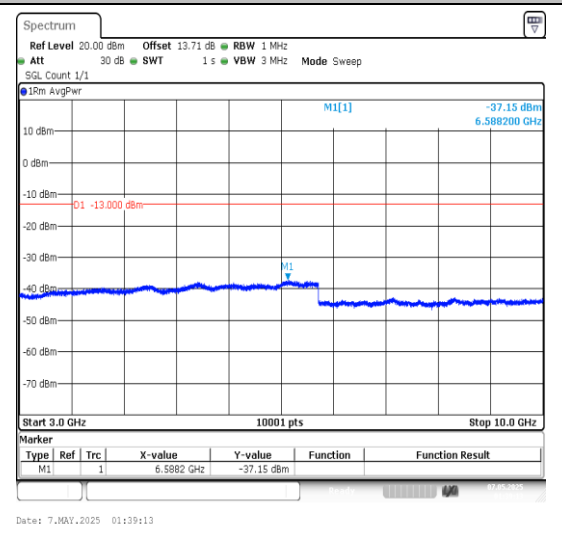

Band5-5MHz-16QAM-20425-1RB#0-0.15~30-PA SS

Band5-5MHz-16QAM-20425-1RB#0-30~1000-PAS S