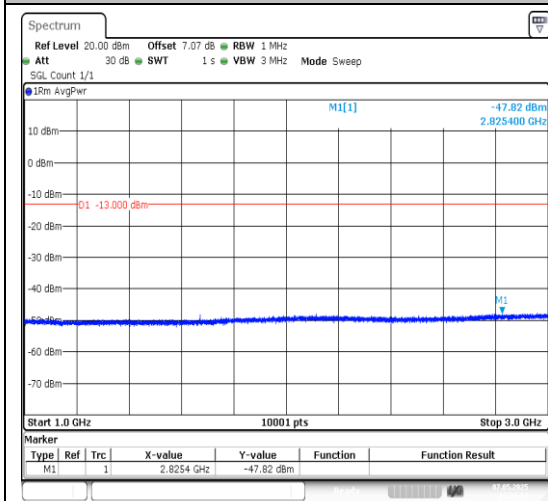

Band5-3MHz-16QAM-20525-1RB#0-0.15~30-PA SS

Date: 7.MAY.2025 01:10:07