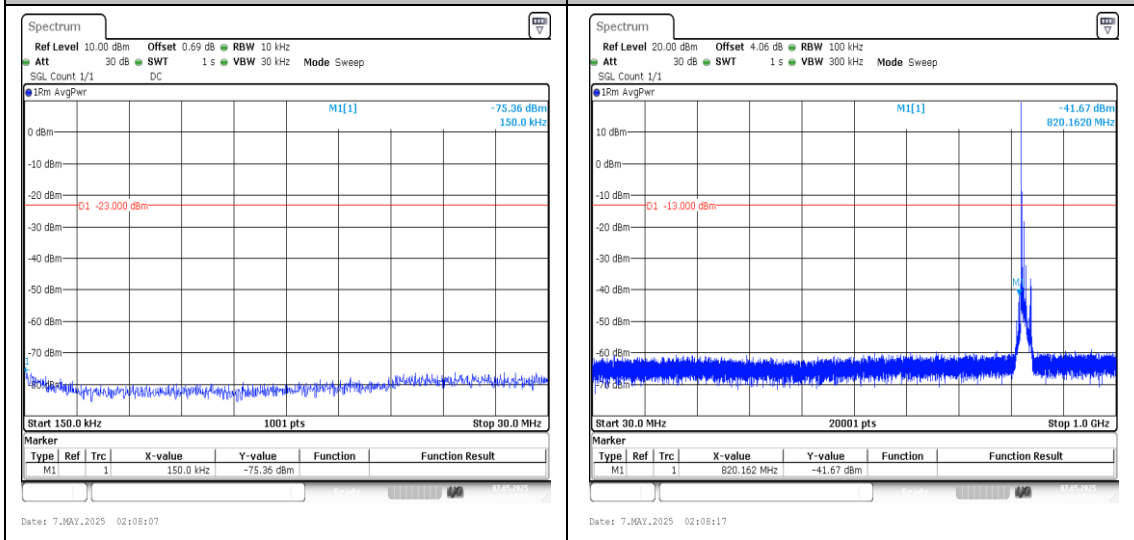

Band5-10MHz-QPSK-20450-1RB#0-3000~10000 -PASS

Band5-10MHz-16QAM-20450-1RB#0-0.009~0.15- PASS