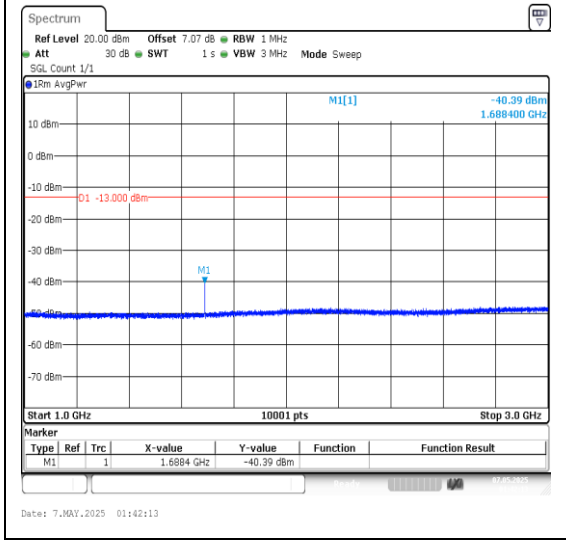

Band5-5MHz-16QAM-20525-1RB#0-30~100-PAS S

Band5-5MHz-QPSK-20625-1RB#0-3000~10000-PASS

Band5-5MHz-16QAM-20625-1RB#0-0.009~0.15-P ASS

Band5-5MHz-16QAM-20625-1RB#0-0.15~30-PA SS

Band5-5MHz-16QAM-20625-1RB#0-30~100-PAS S