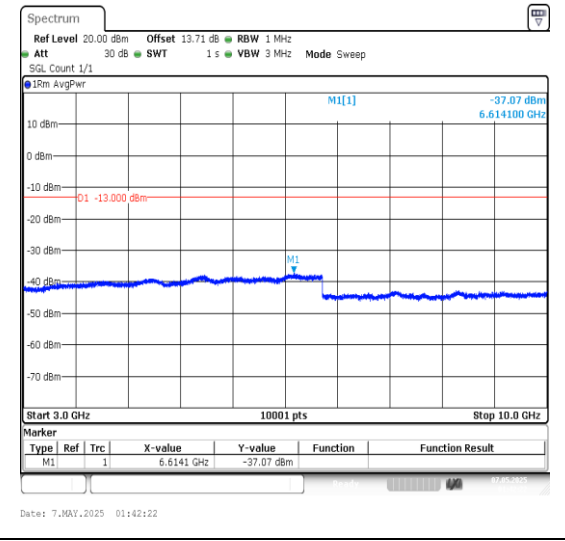

Band5-5MHz-16QAM-20525-1RB#0-30~100-PAS S

Band5-5MHz-QPSK-20625-1RB#0-3000~10000-PASS

Band5-5MHz-16QAM-20625-1RB#0-0.009~0.15-P ASS

Band5-5MHz-16QAM-20625-1RB#0-0.15~30-PA SS

Band5-5MHz-16QAM-20625-1RB#0-30~100-PAS S