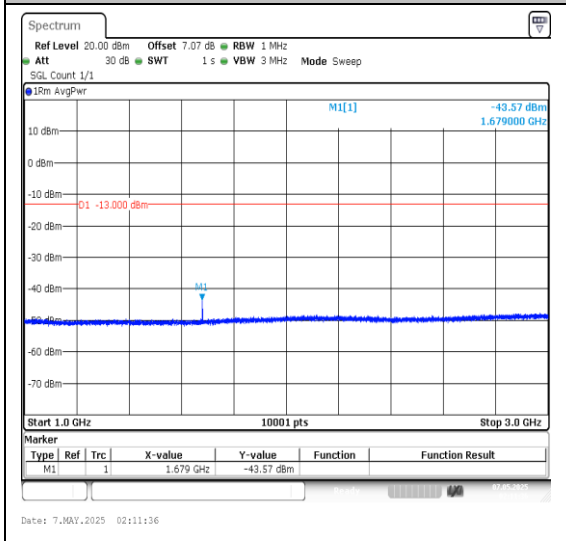

Band5-10MHz-16QAM-20600-1RB#0-0.15~30-PA
SS

Band5-10MHz-16QAM-20600-1RB#0-30~1000-PA
SS