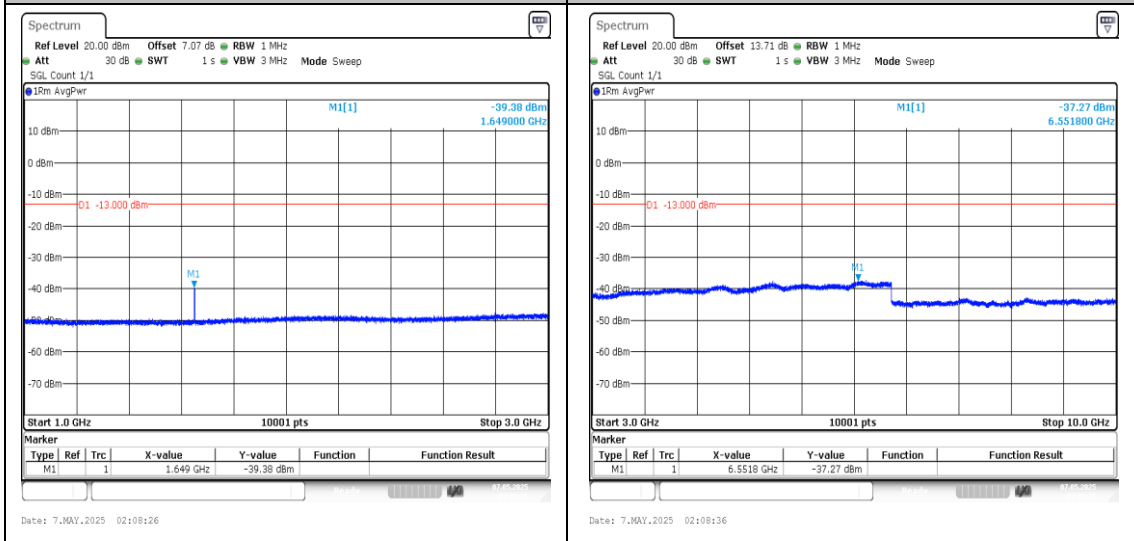

Band5-10MHz-16QAM-20450-1RB#0-0.15~30-PA SS

Band5-10MHz-16QAM-20450-1RB#0-30~1000-PA SS