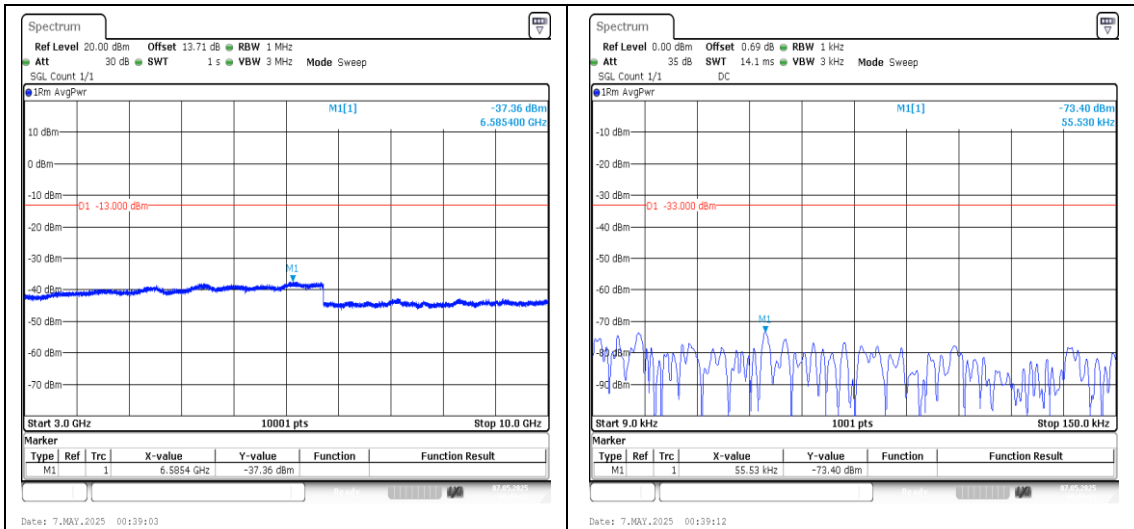

Test Graphs

Band5-1.4MHz-QPSK-20407-1RB#0-3000~10000
 -PASS

Band5-1.4MHz-16QAM-20407-1RB#0-0.009~0.15-
 PASS

Band5-1.4MHz-16QAM-20407-1RB#0-0.15~30-P
 ASS

Band5-1.4MHz-16QAM-20407-1RB#0-30~1000-P
 ASS

Band5-1.4MHz-QPSK-20525-1RB#0-3000~10000
 -PASS