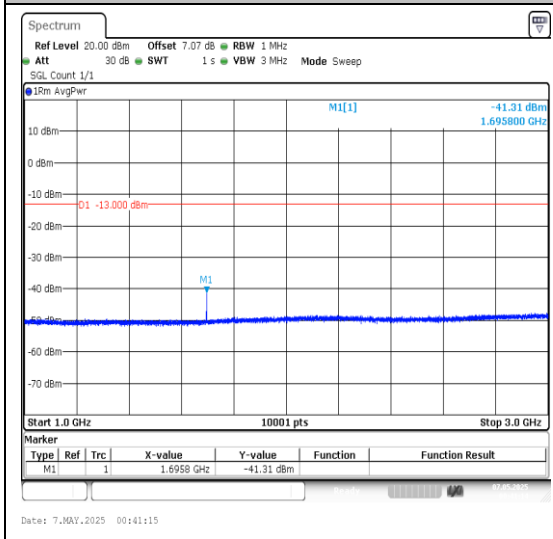

Band5-1.4MHz-16QAM-20643-1RB#0-0.15~30-P
ASS