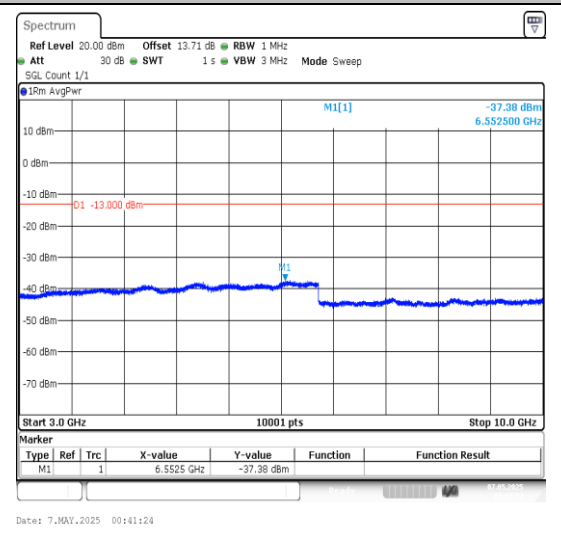

Band5-1.4MHz-16QAM-20643-1RB#0-30~1000-P
ASS