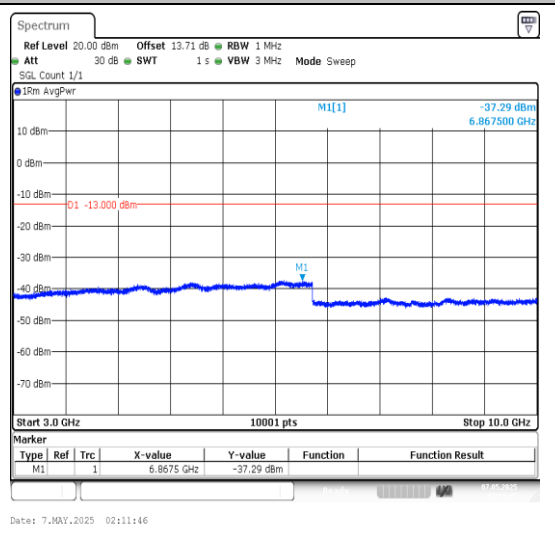

Band5-10MHz-16QAM-20600-1RB#0-0.15~30-PA
SS

Band5-10MHz-16QAM-20600-1RB#0-30~1000-PA
SS