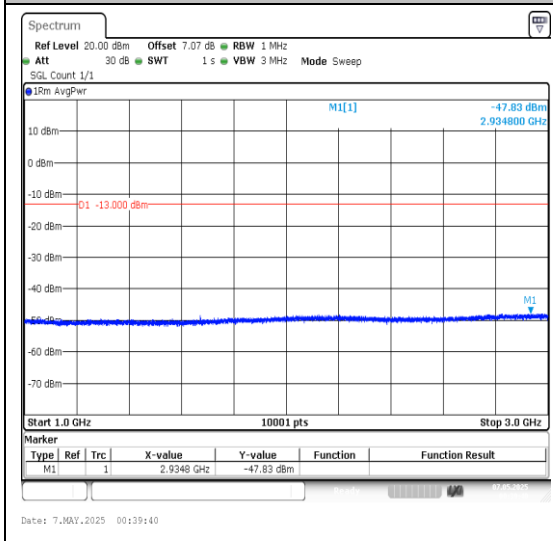

Band5-1.4MHz-16QAM-20525-1RB#0-0.15~30-P
ASS

Band5-1.4MHz-16QAM-20525-1RB#0-30~1000-P
ASS