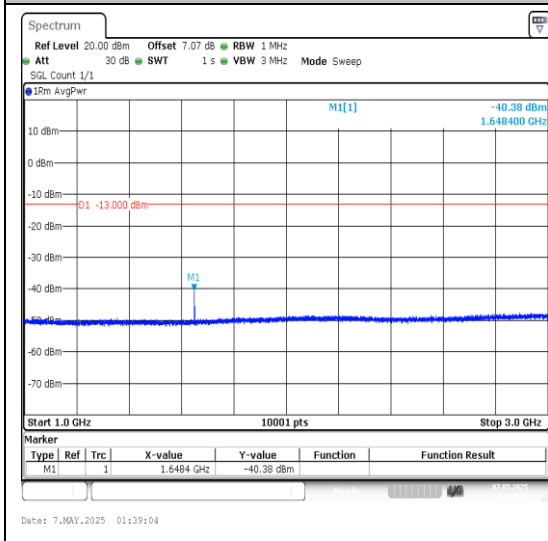

Band5-5MHz-16QAM-20425-1RB#0-0.15~30-PA SS

Band5-5MHz-16QAM-20425-1RB#0-30~1000-PAS S