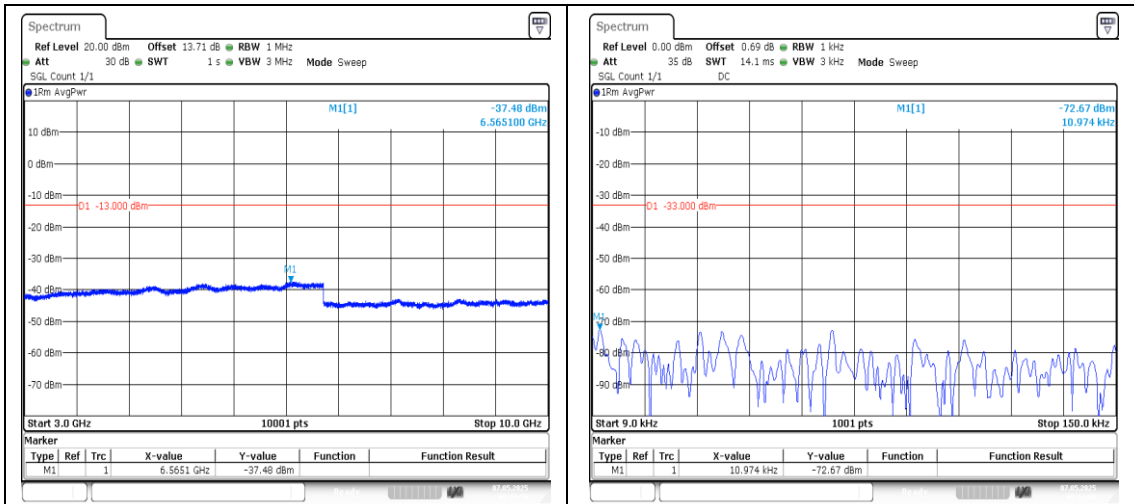

Band5-10MHz-QPSK-20600-1RB#0-3000~10000
-PASS

Band5-10MHz-16QAM-20600-1RB#0-0.009~0.15-
PASS

Band5-10MHz-16QAM-20600-1RB#0-0.15~30-PA
SS

Band5-10MHz-16QAM-20600-1RB#0-30~1000-PA
SS