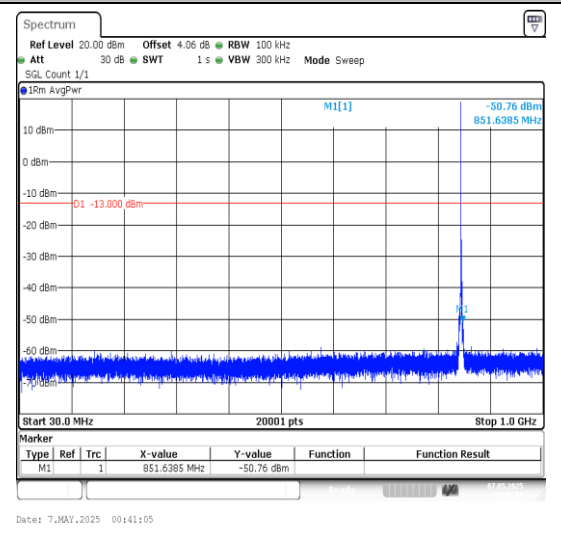

Band5-1.4MHz-16QAM-20525-1RB#0-0.009~0.15-
 PASS

Band5-1.4MHz-16QAM-20525-1RB#0-0.15~30-P
 ASS

Band5-1.4MHz-16QAM-20525-1RB#0-30~1000-P
 ASS

Band5-1.4MHz-QPSK-20643-1RB#0-3000~10000
-PASS

Band5-1.4MHz-16QAM-20643-1RB#0-0.009~0.15-
PASS