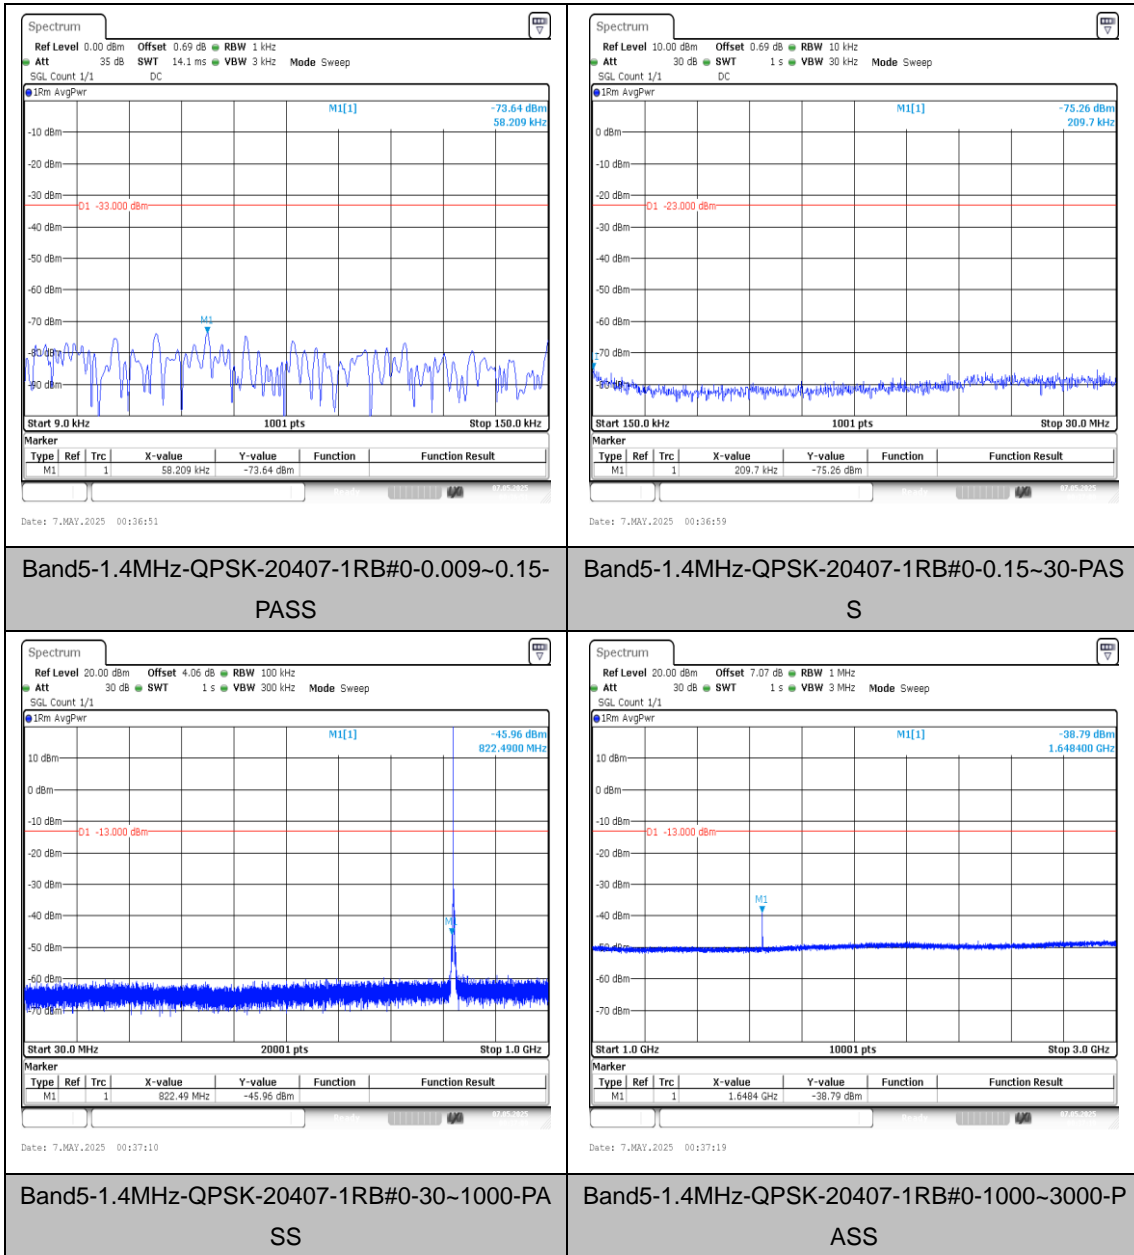

Test Graphs