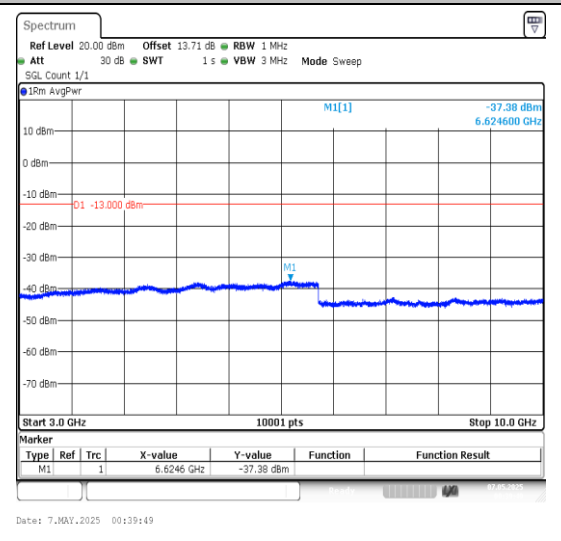

Band5-1.4MHz-16QAM-20525-1RB#0-0.15~30-P
ASS

Band5-1.4MHz-16QAM-20525-1RB#0-30~1000-P
ASS