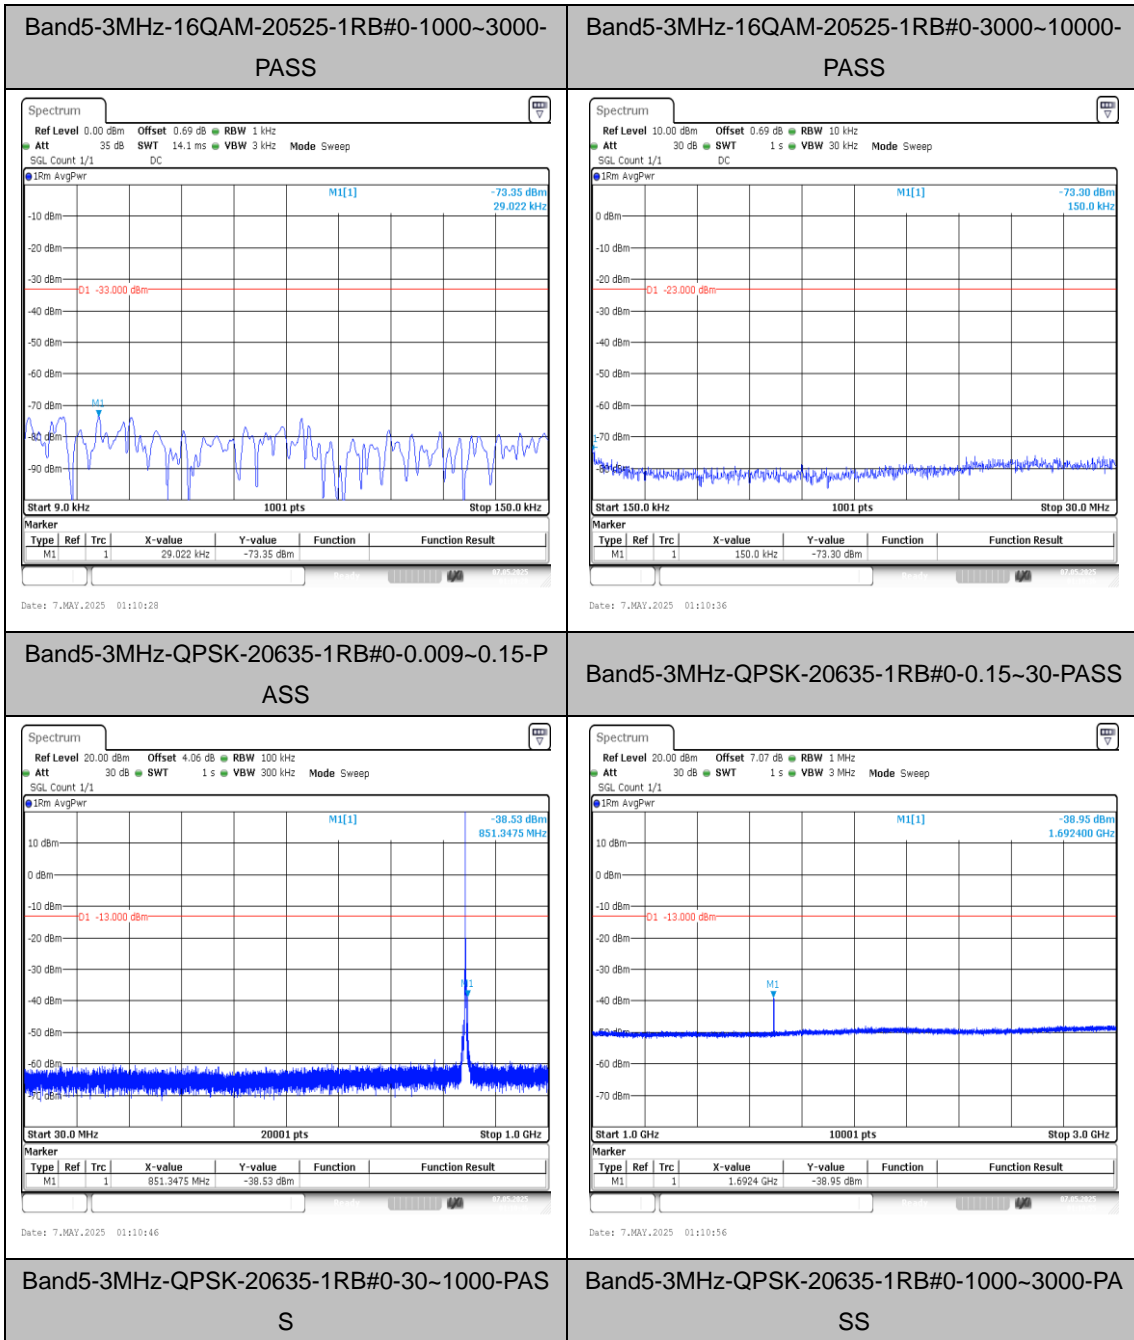

Date: 7.MAY.2025 01:09:58

Band5-3MHz-16QAM-20525-1RB#0-0.15~30-PA SS

Band5-3MHz-16QAM-20525-1RB#0-30~1000-PAS S

Date: 7.MAY.2025 01:10:07

Date: 7.MAY.2025 01:10:17

Date: 7.MAY.2025 01:11:05

Band5-3MHz-QPSK-20635-1RB#0-3000~10000-PASS