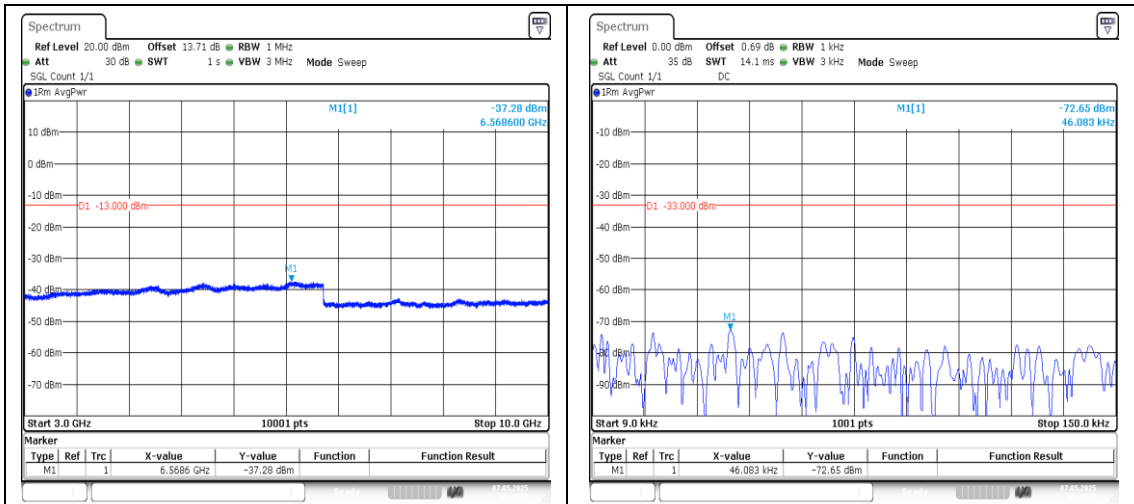

Band5-1.4MHz-16QAM-20525-1RB#0-0.009~0.15-
 PASS

Band5-1.4MHz-16QAM-20525-1RB#0-0.15~30-P
 ASS

Band5-1.4MHz-16QAM-20525-1RB#0-30~1000-P
 ASS

Band5-1.4MHz-QPSK-20643-1RB#0-3000~10000
-PASS

Band5-1.4MHz-16QAM-20643-1RB#0-0.009~0.15-
PASS