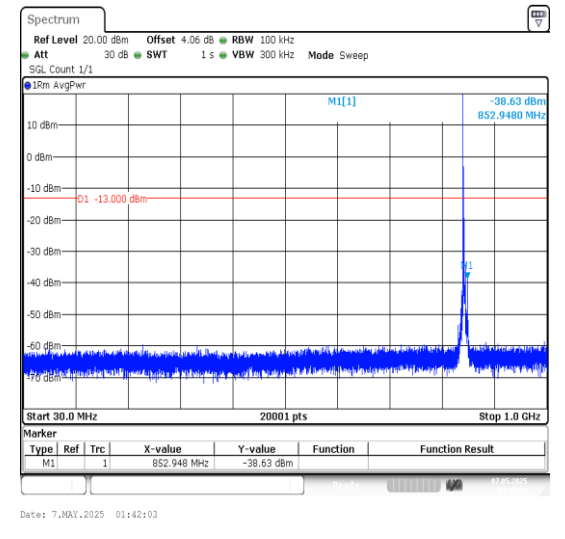

Band5-5MHz-16QAM-20525-1RB#0-30~100-PAS S

Band5-5MHz-QPSK-20625-1RB#0-3000~10000-PASS

Band5-5MHz-16QAM-20625-1RB#0-0.009~0.15-P ASS

Band5-5MHz-16QAM-20625-1RB#0-0.15~30-PA SS

Band5-5MHz-16QAM-20625-1RB#0-30~100-PAS S