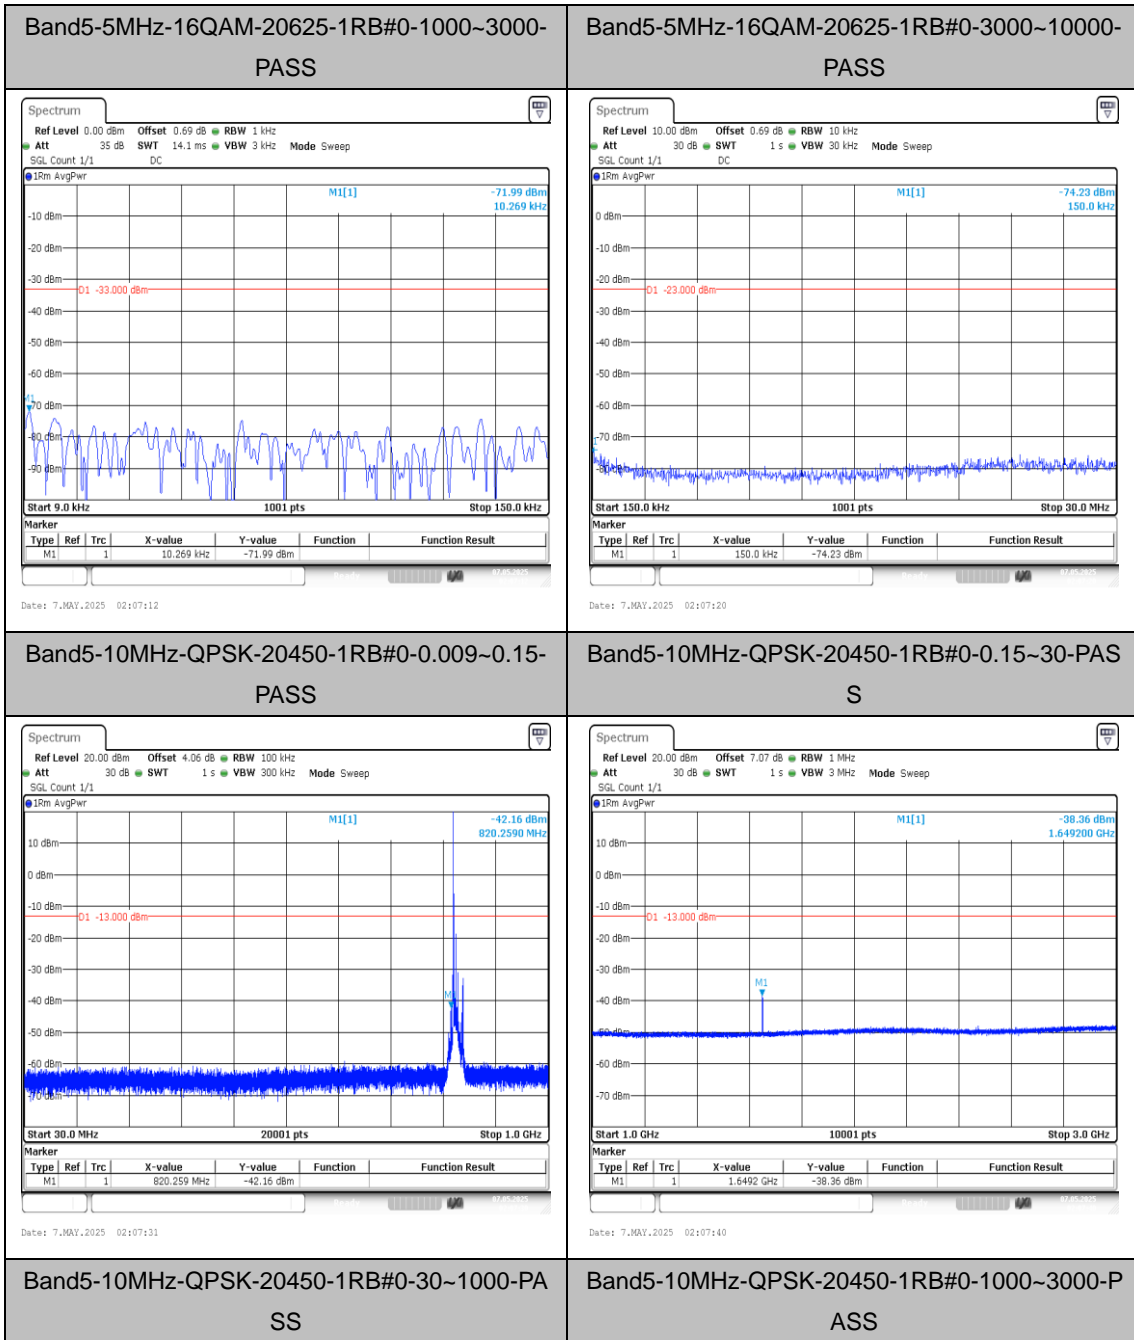

Band5-5MHz-16QAM-20525-1RB#0-30~100-PAS S

Band5-5MHz-QPSK-20625-1RB#0-3000~10000-PASS

Band5-5MHz-16QAM-20625-1RB#0-0.009~0.15-P ASS

Band5-5MHz-16QAM-20625-1RB#0-0.15~30-PA SS

Band5-5MHz-16QAM-20625-1RB#0-30~100-PAS S