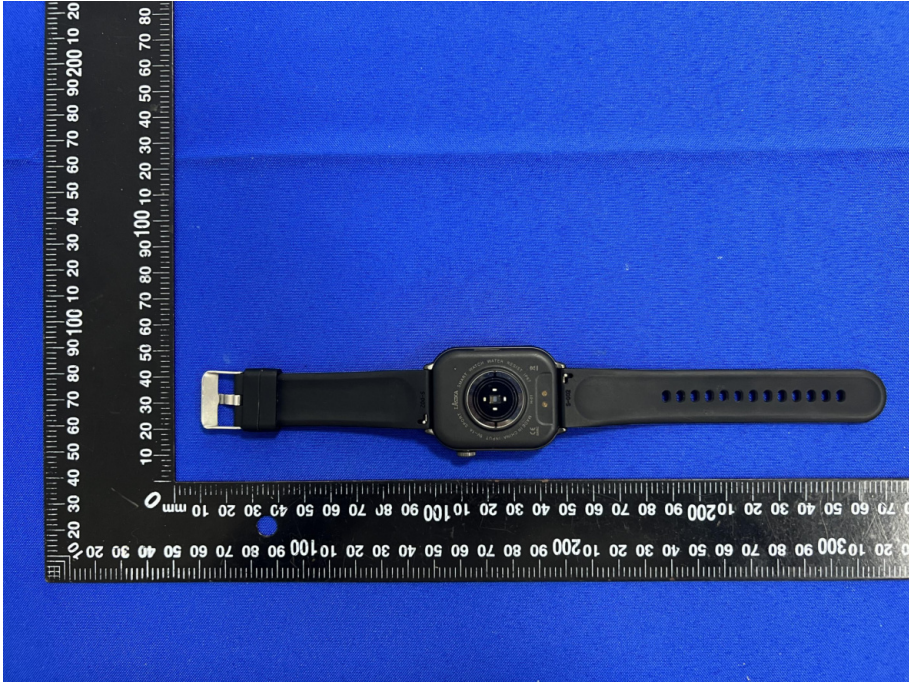

EUT PHOTO(External Photos)

Test Model: H01

***** END OF REPORT *****