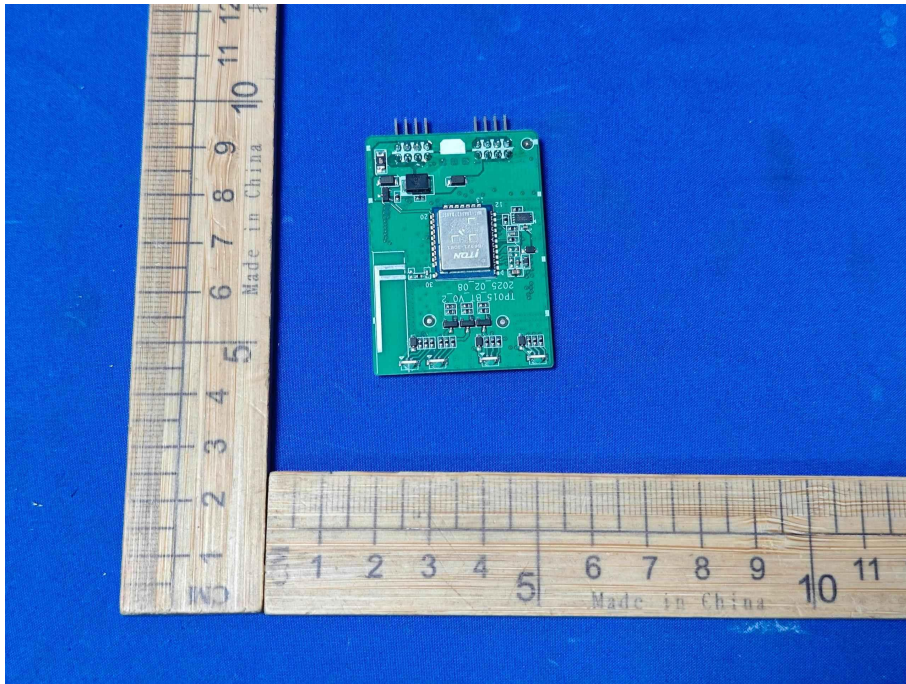

Internal photos

FCC ID:2BNZ7-DSCAN

IC:33598-DSCAN

HVIN:DeepScan Pro

ANT