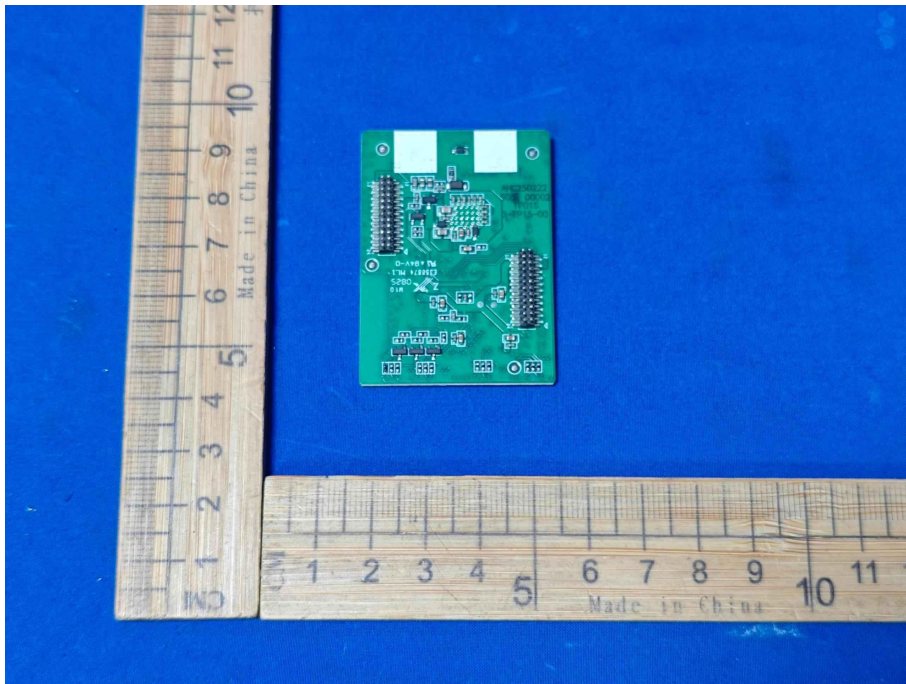

Internal photos

FCC ID:2BNZ7-DSCAN

IC:33598-DSCAN

HVIN:DeepScan Pro

ANT