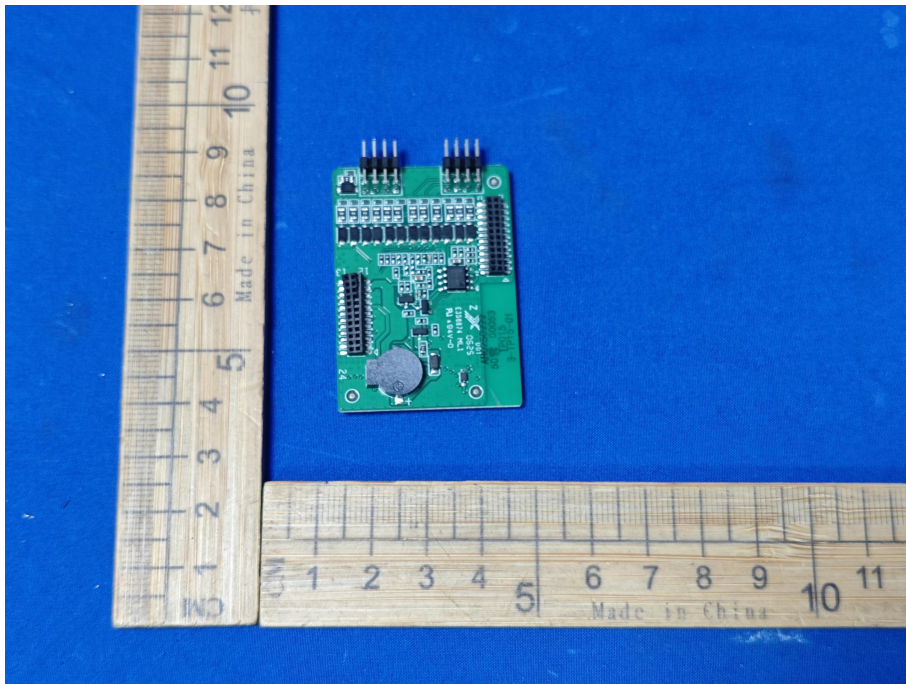

Internal photos

FCC ID:2BNZ7-DSCAN

IC:33598-DSCAN

HVIN:DeepScan Pro

ANT