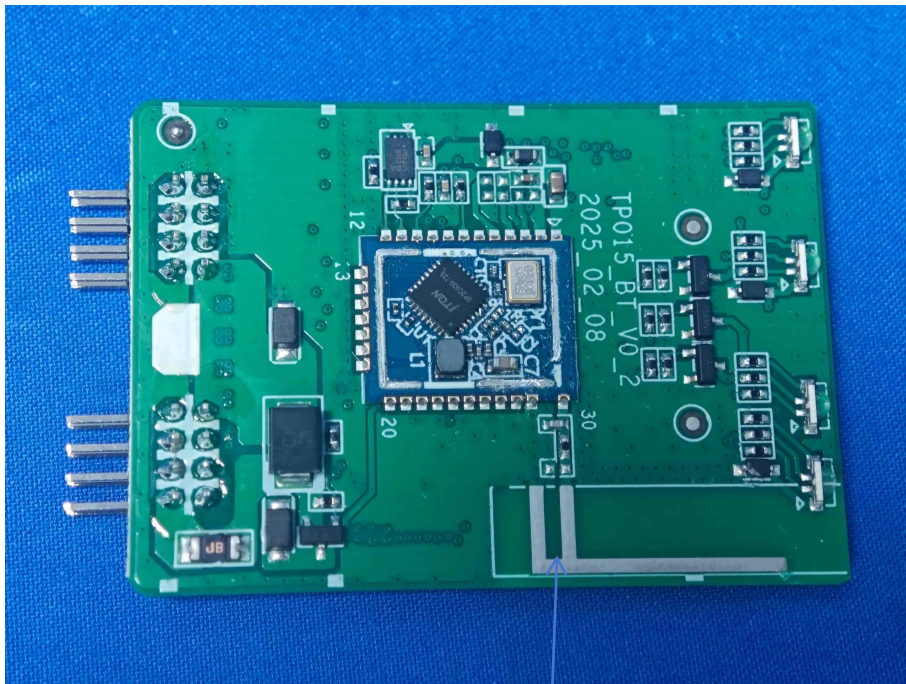

Internal photos

FCC ID:2BNZ7-DSCAN

IC:33598-DSCAN

HVIN:DeepScan Pro

ANT