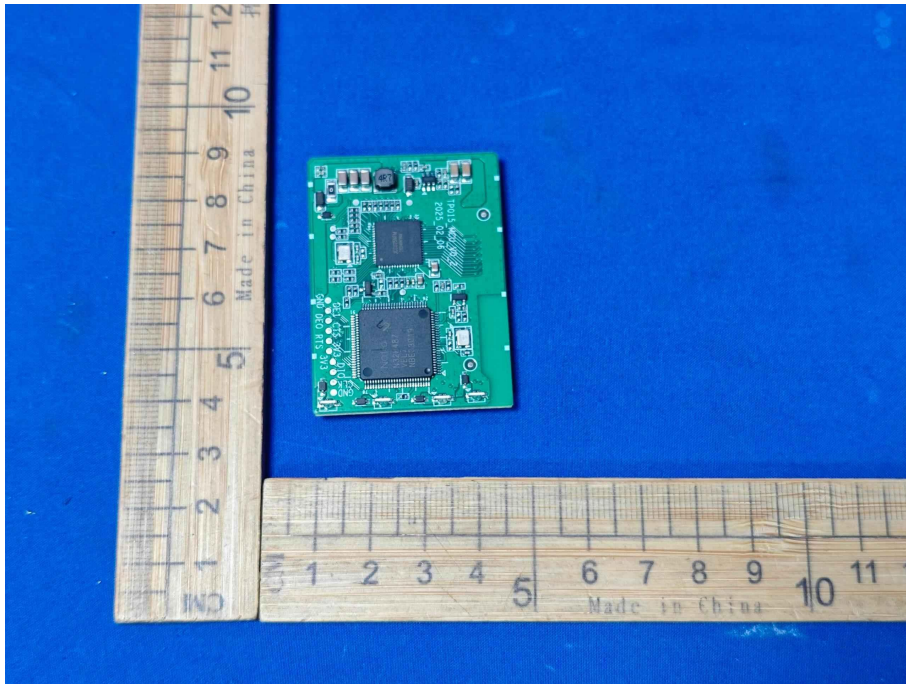

Internal photos

FCC ID:2BNZ7-DSCAN

IC:33598-DSCAN

HVIN:DeepScan Pro

ANT