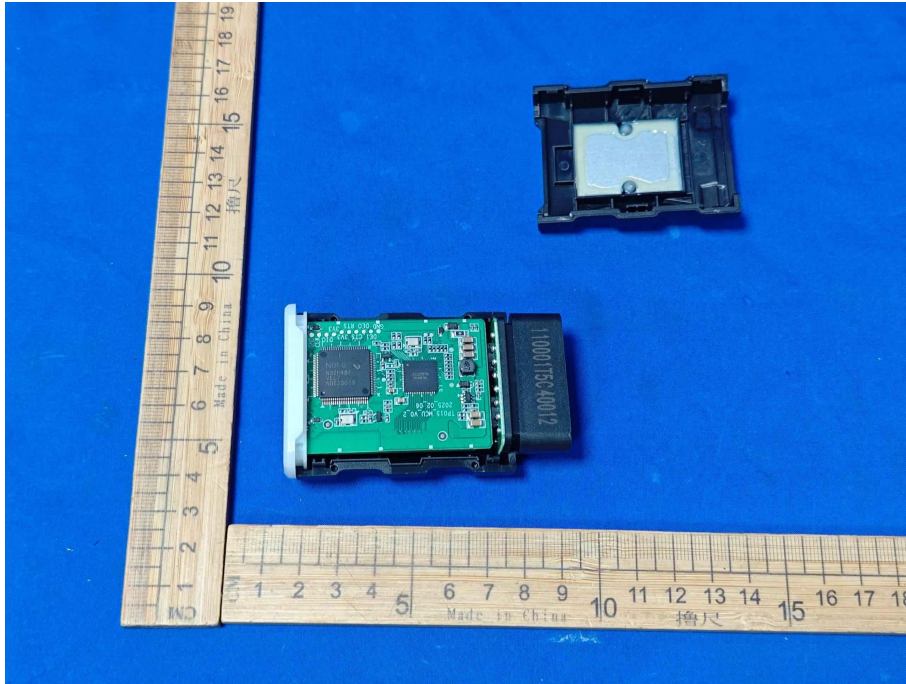

Internal photos

FCC ID:2BNZ7-DSCAN

IC:33598-DSCAN

HVIN:DeepScan Pro

ANT