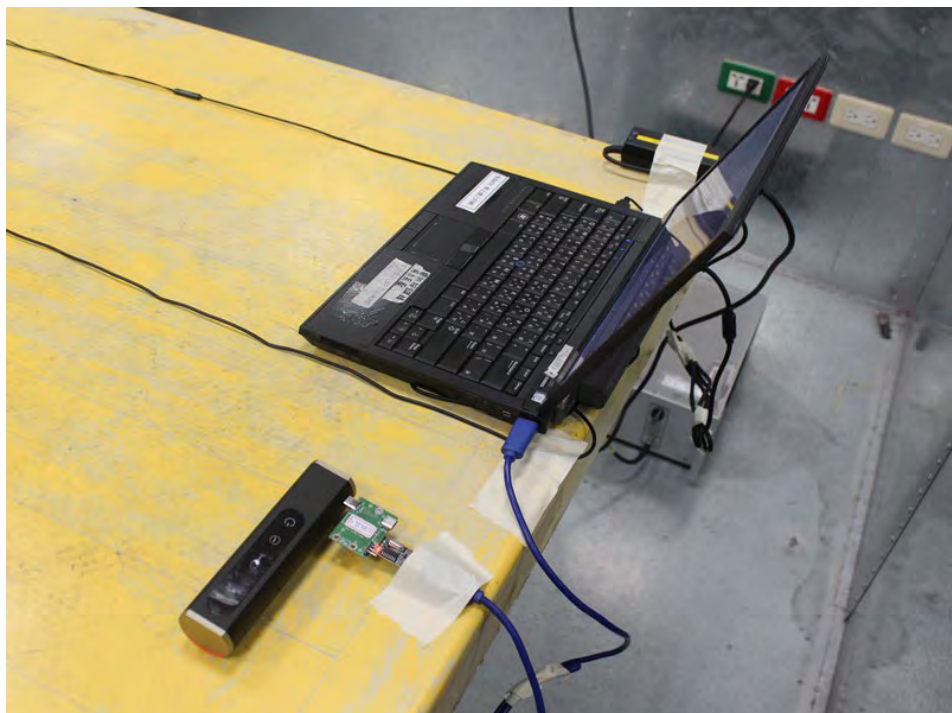

1. Photographs of AC Power Conducted Emissions Test Configuration

FRONT VIEW

REAR VIEW

2. Photographs of Transmitter Spurious Emissions Test Configuration

Test Configuration: Below 1GHz / Test mode: Mode 2

FRONT VIEW

REAR VIEW

Test Configuration: 1GHz~40GHz

FRONT VIEW

REAR VIEW

Test Configuration: Above 40GHz

FRONT VIEW

————THE END————