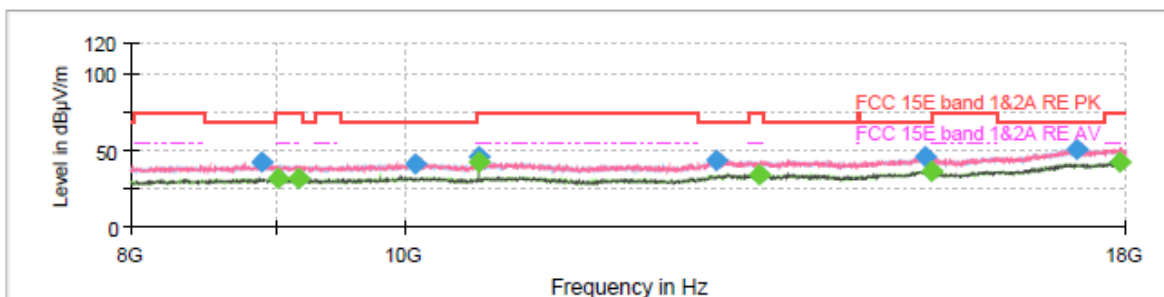

Final Result

Frequency (MHz)	MaxPeak (dBµV/m)	Average (dBµV/m)	Limit (dBµV/m)	Margin (dB)	Meas. Time (ms)	Height (cm)	Pol	Azimuth (deg)	Corr. (dB/m)
8900.000000	42.49	---	68.20	25.71	150.0	100.0	H	174.0	5.1
9020.000000	---	31.78	54.00	22.22	150.0	200.0	H	94.0	5.0
9166.250000	---	31.41	54.00	22.59	150.0	200.0	H	0.0	5.1
10086.250000	41.66	---	68.20	26.54	150.0	200.0	V	134.0	6.1
10620.000000	---	41.94	54.00	12.06	150.0	200.0	H	222.0	6.6
10620.000000	46.38	---	74.00	27.62	150.0	100.0	H	222.0	6.6
12893.750000	43.46	---	68.20	24.74	150.0	200.0	H	206.0	10.5
13358.750000	---	34.01	54.00	19.99	150.0	200.0	V	91.0	11.0
15281.250000	46.35	---	68.20	21.85	150.0	100.0	V	0.0	13.3
15355.000000	---	36.07	54.00	17.93	150.0	200.0	H	333.0	13.6
17291.250000	50.45	---	68.20	17.75	150.0	200.0	H	190.0	20.2
17912.500000	---	42.90	54.00	11.10	150.0	100.0	H	317.0	20.6