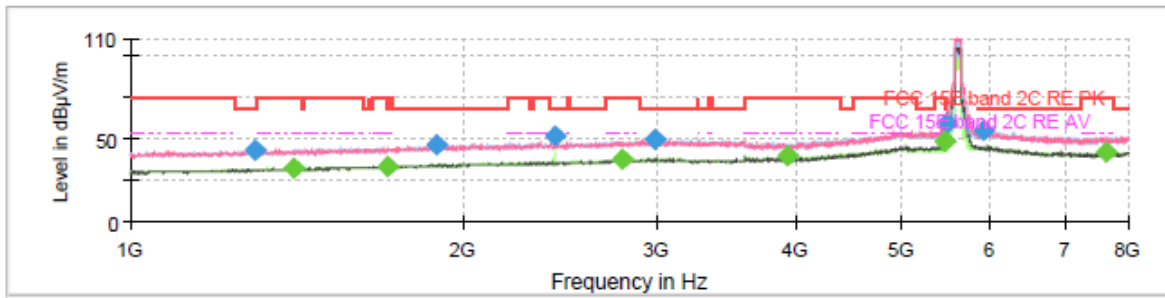

802.11ac80 CH122

Final Result

Frequency (MHz)	MaxPeak (dBµV/m)	Average (dBµV/m)	Limit (dBµV/m)	Margin (dB)	Meas. Time (ms)	Height (cm)	Pol	Azimuth (deg)	Corr. (dB/m)
1294.000000	42.81	---	68.20	25.39	150.0	200.0	H	0.0	-2.9
1402.500000	---	32.12	54.00	21.88	150.0	200.0	H	97.0	-2.2
1707.000000	---	33.32	54.00	20.68	150.0	200.0	H	321.0	-0.2
1892.500000	46.31	---	68.20	21.89	150.0	200.0	H	204.0	1.1
2421.875000	51.56	---	68.20	16.64	150.0	200.0	H	219.0	3.3
2789.375000	---	37.28	54.00	16.72	150.0	200.0	H	280.0	5.7
2981.875000	50.09	---	68.20	18.11	150.0	200.0	H	117.0	6.8
3924.250000	---	39.77	54.00	14.23	150.0	200.0	H	194.0	8.0
5459.000000	---	48.27	54.00	5.73	150.0	200.0	V	151.0	14.8
5467.750000	59.08	---	68.20	9.12	150.0	200.0	V	90.0	14.8
5907.000000	54.99	---	68.20	13.21	150.0	200.0	V	85.0	15.8
7643.875000	---	42.24	54.00	11.76	150.0	200.0	H	326.0	15.3