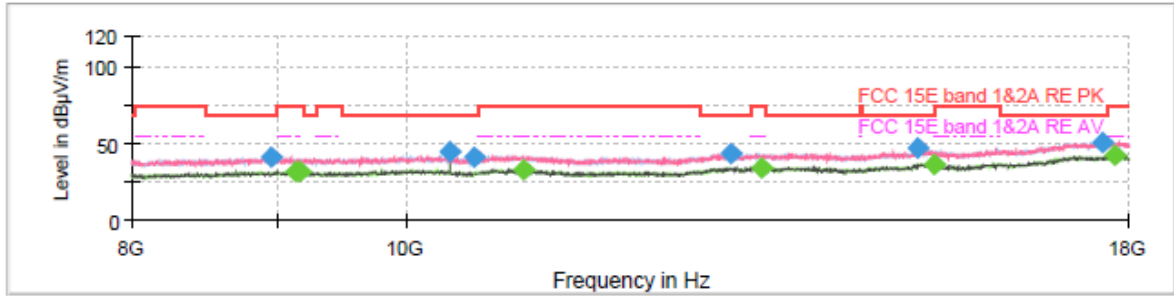

Final Result

Frequency (MHz)	MaxPeak (dBµV/m)	Average (dBµV/m)	Limit (dBµV/m)	Margin (dB)	Meas. Time (ms)	Height (cm)	Pol	Azimuth (deg)	Corr. (dB/m)
8788.750000	40.65	---	68.20	27.55	150.0	200.0	H	286.0	5.0
9001.250000	---	31.94	54.00	22.06	150.0	200.0	H	228.0	5.0
9186.250000	---	31.74	54.00	22.26	150.0	200.0	V	0.0	5.2
10360.000000	45.47	---	68.20	22.73	150.0	200.0	V	74.0	6.4
10576.250000	40.87	---	68.20	27.33	150.0	200.0	H	344.0	6.4
10745.000000	---	33.30	54.00	20.70	150.0	200.0	V	138.0	7.4
13326.250000	---	34.82	54.00	19.18	150.0	200.0	V	153.0	10.9
13428.750000	43.59	---	68.20	24.61	150.0	200.0	H	222.0	11.2
15317.500000	45.86	---	68.20	22.34	150.0	200.0	H	344.0	13.5
15361.250000	---	36.97	54.00	17.03	150.0	200.0	V	138.0	13.6
17437.500000	51.31	---	68.20	16.89	150.0	200.0	V	242.0	20.2
17836.250000	---	42.55	54.00	11.45	150.0	200.0	V	58.0	20.5

802.11a CH64

Final Result

Frequency (MHz)	MaxPeak (dBµV/m)	Average (dBµV/m)	Limit (dBµV/m)	Margin (dB)	Meas. Time (ms)	Height (cm)	Pol	Azimuth (deg)	Corr. (dB/m)
1283.500000	40.21	---	68.20	27.99	500.0	200.0	H	339.0	-8.3
1397.250000	---	29.66	54.00	24.34	500.0	200.0	H	33.0	-7.6
1499.625000	---	29.99	54.00	24.01	500.0	200.0	V	243.0	-7.0
1958.125000	42.64	---	68.20	25.56	500.0	200.0	H	245.0	-4.7
2455.125000	45.25	---	68.20	22.95	500.0	200.0	V	136.0	-2.3
2825.250000	---	36.12	54.00	17.88	500.0	200.0	V	118.0	-1.2
3562.000000	50.79	---	68.20	17.41	500.0	200.0	H	41.0	1.7
3969.750000	---	39.43	54.00	14.57	500.0	200.0	V	290.0	3.0
4449.250000	50.69	---	68.20	17.51	500.0	200.0	V	355.0	3.5
5039.875000	---	40.09	54.00	13.91	500.0	200.0	V	330.0	4.7
6988.500000	55.19	---	68.20	13.01	500.0	200.0	V	27.0	7.1
7308.750000	---	43.26	54.00	10.74	500.0	200.0	V	18.0	7.0