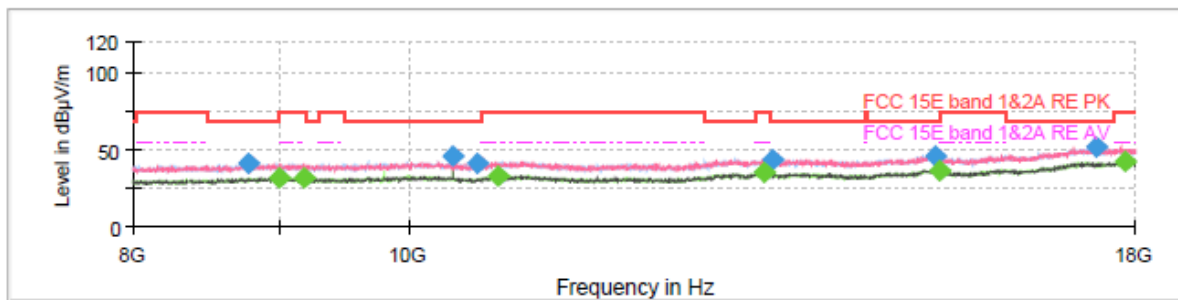

Final Result

Frequency (MHz)	MaxPeak (dBµV/m)	Average (dBµV/m)	Limit (dBµV/m)	Margin (dB)	Meas. Time (ms)	Height (cm)	Pol	Azimuth (deg)	Corr. (dB/m)
8826.250000	40.36	---	68.20	27.84	150.0	200.0	V	205.0	4.9
9010.000000	---	31.83	54.00	22.17	150.0	100.0	H	281.0	5.0
9173.750000	---	31.28	54.00	22.72	150.0	200.0	V	274.0	5.1
10360.000000	45.20	---	68.20	23.00	150.0	100.0	V	73.0	6.4
10485.000000	39.89	---	68.20	28.31	150.0	200.0	H	281.0	6.2
10790.000000	---	33.02	54.00	20.98	150.0	200.0	V	89.0	7.3
13325.000000	---	34.61	54.00	19.39	150.0	100.0	H	143.0	10.9
13731.250000	44.24	---	68.20	23.96	150.0	200.0	V	131.0	9.5
15198.750000	45.79	---	68.20	22.41	150.0	200.0	V	0.0	12.6
15358.750000	---	36.47	54.00	17.53	150.0	100.0	V	327.0	13.6
17267.500000	50.56	---	68.20	17.64	150.0	200.0	H	270.0	20.1
17913.750000	---	42.39	54.00	11.61	150.0	200.0	H	254.0	20.6

802.11a CH60

Final Result

Frequency (MHz)	MaxPeak (dBµV/m)	Average (dBµV/m)	Limit (dBµV/m)	Margin (dB)	Meas. Time (ms)	Height (cm)	Pol	Azimuth (deg)	Corr. (dB/m)
1253.750000	42.55	---	68.20	25.65	150.0	200.0	V	334.0	-3.2
1374.500000	---	32.25	54.00	21.75	150.0	200.0	H	0.0	-2.3
1701.750000	---	33.19	54.00	20.81	150.0	200.0	V	311.0	-0.3
1906.500000	46.05	---	68.20	22.15	150.0	200.0	V	122.0	1.1
2442.875000	49.01	---	68.20	19.19	150.0	200.0	H	30.0	3.6
2791.125000	---	37.11	54.00	16.89	150.0	200.0	H	232.0	5.7
3052.750000	48.94	---	68.20	19.26	150.0	200.0	H	30.0	7.0
3923.375000	---	38.74	54.00	15.26	150.0	200.0	H	187.0	8.0
5352.250000	62.89	---	74.00	11.11	150.0	200.0	V	221.0	14.6
5400.375000	---	48.15	54.00	5.85	150.0	200.0	V	76.0	14.6
5761.750000	53.88	---	68.20	14.32	150.0	200.0	H	187.0	15.7
7596.625000	---	41.99	54.00	12.01	150.0	200.0	V	258.0	15.5