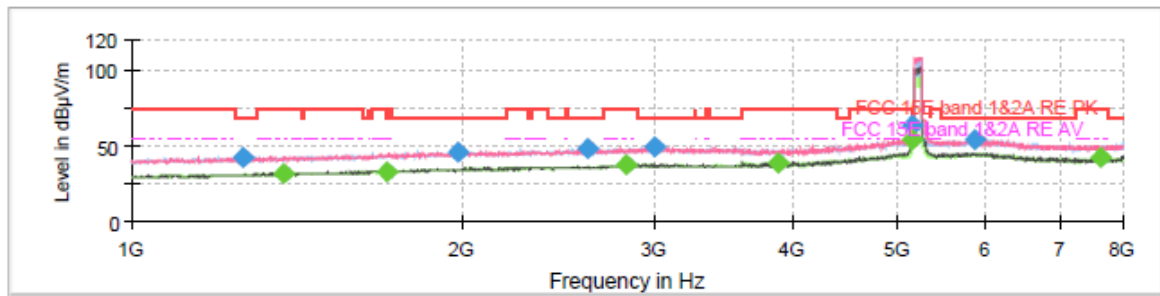

802.11ax80 CH42

Final Result

Frequency (MHz)	MaxPeak (dBµV/m)	Average (dBµV/m)	Limit (dBµV/m)	Margin (dB)	Meas. Time (ms)	Height (cm)	Pol	Azimuth (deg)	Corr. (dB/m)
1264.250000	42.63	---	68.20	25.57	150.0	100.0	H	315.0	-3.1
1373.625000	---	31.90	54.00	22.10	150.0	200.0	H	315.0	-2.3
1709.625000	---	33.34	54.00	20.66	150.0	100.0	V	51.0	-0.2
1982.625000	46.26	---	68.20	21.94	150.0	200.0	V	139.0	1.6
2604.750000	48.27	---	68.20	19.93	150.0	100.0	V	146.0	4.4
2819.125000	---	37.29	54.00	16.71	150.0	200.0	H	355.0	5.8
2990.625000	49.39	---	68.20	18.81	150.0	200.0	V	355.0	6.9
3884.875000	---	39.27	54.00	14.73	150.0	200.0	H	0.0	8.1
5143.125000	---	53.72	54.00	0.28	150.0	100.0	V	139.0	14.5
5144.000000	62.96	---	74.00	11.04	150.0	200.0	V	15.0	14.5
5852.750000	54.56	---	68.20	13.64	150.0	200.0	V	234.0	15.9
7635.125000	---	41.88	54.00	12.12	150.0	100.0	V	146.0	15.4