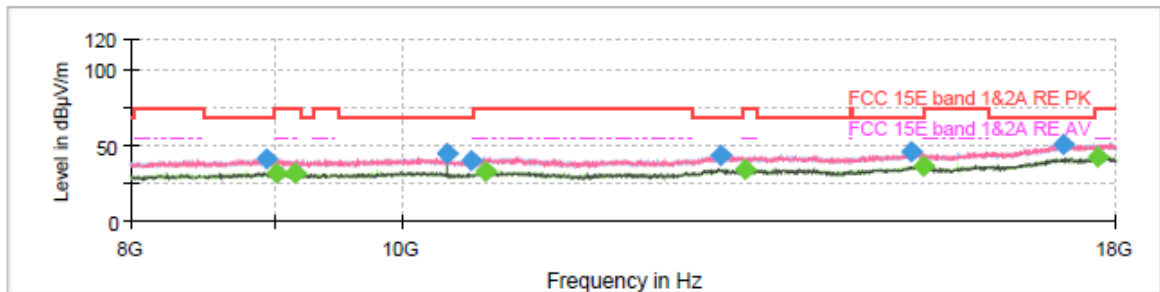

Final Result

Frequency (MHz)	MaxPeak (dBµV/m)	Average (dBµV/m)	Limit (dBµV/m)	Margin (dB)	Meas. Time (ms)	Height (cm)	Pol	Azimuth (deg)	Corr. (dB/m)
8942.500000	41.12	---	68.20	27.08	150.0	100.0	V	56.0	5.2
9027.500000	---	31.47	54.00	22.53	150.0	200.0	V	45.0	5.0
9158.750000	---	31.50	54.00	22.50	150.0	200.0	H	204.0	5.1
10380.000000	45.14	---	68.20	23.06	150.0	200.0	H	204.0	6.3
10595.000000	40.34	---	68.20	27.86	150.0	100.0	V	207.0	6.5
10721.250000	---	32.66	54.00	21.34	150.0	200.0	V	348.0	7.2
12991.250000	43.46	---	68.20	24.74	150.0	200.0	V	186.0	10.8
13258.750000	---	34.51	54.00	19.49	150.0	100.0	V	1.0	10.6
15203.750000	46.01	---	68.20	22.19	150.0	200.0	V	35.0	12.6
15373.750000	---	36.10	54.00	17.90	150.0	200.0	V	4.0	13.5
17247.500000	50.45	---	68.20	17.75	150.0	100.0	H	100.0	20.1
17740.000000	---	42.58	54.00	11.42	150.0	200.0	H	85.0	20.4