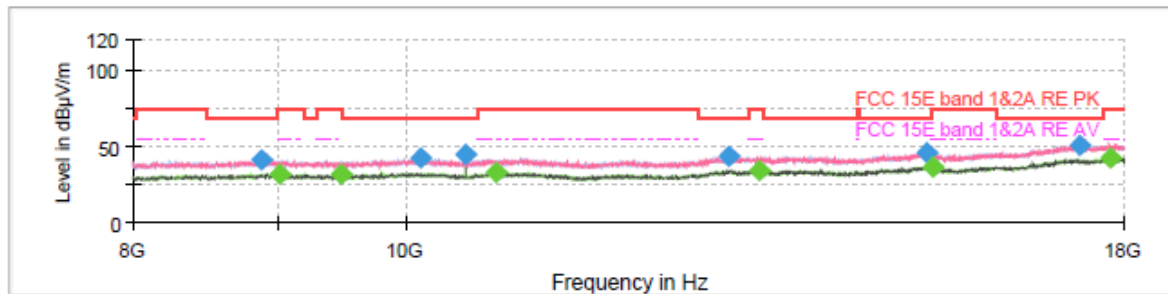

Final Result

Frequency (MHz)	MaxPeak (dBµV/m)	Average (dBµV/m)	Limit (dBµV/m)	Margin (dB)	Meas. Time (ms)	Height (cm)	Pol	Azimuth (deg)	Corr. (dB/m)
8913.750000	41.42	---	68.20	26.78	150.0	100.0	H	248.0	5.2
9032.500000	---	31.94	54.00	22.06	150.0	200.0	H	348.0	5.0
9457.500000	---	31.70	54.00	22.30	150.0	100.0	V	113.0	5.6
10360.000000	45.02	---	68.20	23.18	150.0	200.0	V	72.0	6.4
10563.750000	40.37	---	68.20	27.83	150.0	100.0	V	72.0	6.3
10872.500000	---	33.21	54.00	20.79	150.0	200.0	V	0.0	7.2
13388.750000	---	34.12	54.00	19.88	150.0	100.0	V	354.0	11.1
13637.500000	43.87	---	68.20	24.33	150.0	200.0	H	185.0	10.0
15176.250000	45.77	---	68.20	22.43	150.0	100.0	H	289.0	12.4
15392.500000	---	36.55	54.00	17.45	150.0	200.0	H	308.0	13.4
17295.000000	50.38	---	68.20	17.82	150.0	100.0	V	0.0	20.2
17915.000000	---	42.30	54.00	11.70	150.0	200.0	V	250.0	20.6

802.11ac160 CH50

Final Result

Frequency (MHz)	MaxPeak (dBµV/m)	Average (dBµV/m)	Limit (dBµV/m)	Margin (dB)	Meas. Time (ms)	Height (cm)	Pol	Azimuth (deg)	Corr. (dB/m)
1264.250000	42.97	---	68.20	25.23	150.0	200.0	V	21.0	-3.1
1401.625000	---	32.06	54.00	21.94	150.0	100.0	H	232.0	-2.2
1697.375000	---	33.27	54.00	20.73	150.0	200.0	H	259.0	-0.3
1938.000000	46.72	---	68.20	21.48	150.0	200.0	V	81.0	1.4
2473.500000	48.09	---	68.20	20.11	150.0	100.0	H	69.0	3.5
2790.250000	---	37.36	54.00	16.64	150.0	200.0	H	239.0	5.7
3163.875000	49.30	---	68.20	18.90	150.0	200.0	H	239.0	7.4
3890.125000	---	39.21	54.00	14.79	150.0	100.0	V	240.0	8.1
5133.500000	---	51.48	54.00	2.52	150.0	200.0	V	313.0	14.5
5144.000000	64.87	---	74.00	9.13	150.0	200.0	V	0.0	14.5
6002.375000	54.14	---	68.20	14.06	150.0	100.0	V	168.0	16.0
7671.875000	---	42.33	54.00	11.67	150.0	200.0	V	327.0	15.1