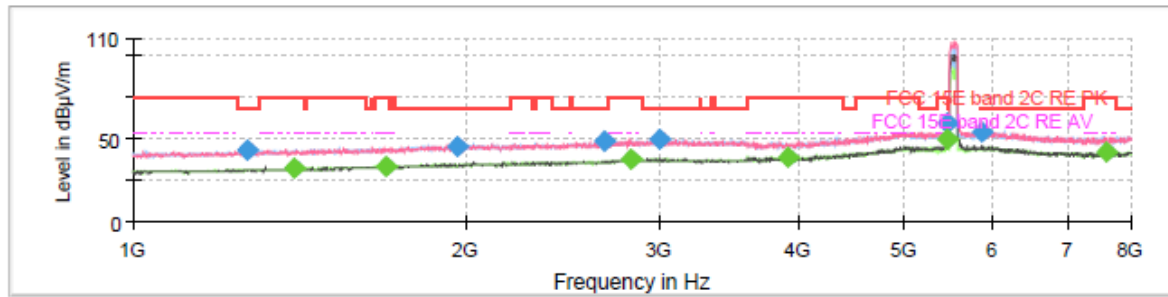

802.11ax80 CH106

Final Result

Frequency (MHz)	MaxPeak (dBµV/m)	Average (dBµV/m)	Limit (dBµV/m)	Margin (dB)	Meas. Time (ms)	Height (cm)	Pol	Azimuth (deg)	Corr. (dB/m)
1266.875000	43.00	---	68.20	25.20	150.0	200.0	H	70.0	-3.1
1400.750000	---	32.04	54.00	21.96	150.0	200.0	H	85.0	-2.2
1696.500000	---	33.17	54.00	20.84	150.0	200.0	H	131.0	-0.3
1969.500000	45.80	---	68.20	22.40	150.0	200.0	V	196.0	1.3
2669.500000	49.03	---	68.20	19.17	150.0	200.0	V	65.0	4.8
2819.125000	---	37.44	54.00	16.56	150.0	200.0	V	96.0	5.8
3001.125000	49.77	---	68.20	18.43	150.0	200.0	H	60.0	7.0
3912.875000	---	39.33	54.00	14.67	150.0	200.0	V	349.0	8.1
5458.125000	---	49.56	54.00	4.44	150.0	200.0	V	116.0	14.8
5463.375000	58.89	---	68.20	9.31	150.0	200.0	V	0.0	14.8
5865.875000	54.37	---	68.20	13.83	150.0	200.0	V	33.0	15.9
7590.500000	---	42.21	54.00	11.79	150.0	200.0	V	303.0	15.5