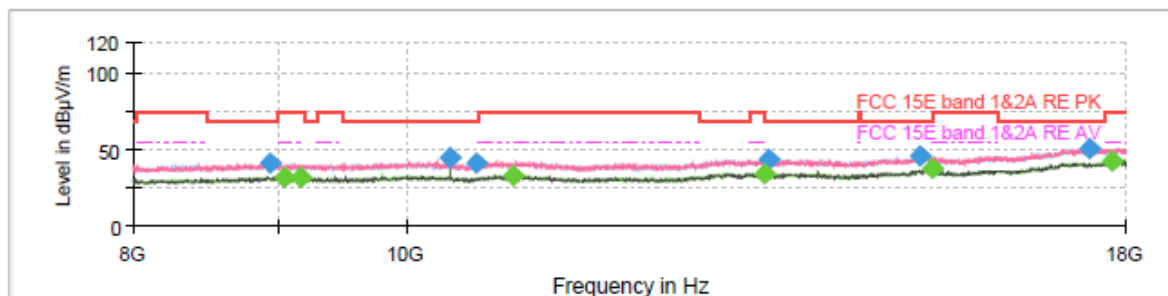

Final Result

Frequency (MHz)	MaxPeak (dBµV/m)	Average (dBµV/m)	Limit (dBµV/m)	Margin (dB)	Meas. Time (ms)	Height (cm)	Pol	Azimuth (deg)	Corr. (dB/m)
8941.250000	40.78	---	68.20	27.42	150.0	200.0	V	48.0	5.2
9052.500000	---	32.12	54.00	21.88	150.0	100.0	H	164.0	5.0
9176.250000	---	31.49	54.00	22.51	150.0	200.0	V	243.0	5.1
10360.000000	44.52	---	68.20	23.68	150.0	100.0	V	69.0	6.4
10596.250000	40.65	---	68.20	27.55	150.0	200.0	H	74.0	6.5
10902.500000	---	32.86	54.00	21.14	150.0	100.0	V	137.0	7.2
13395.000000	---	34.31	54.00	19.69	150.0	200.0	H	47.0	11.1
13447.500000	43.74	---	68.20	24.46	150.0	100.0	H	312.0	11.0
15197.500000	45.92	---	68.20	22.28	150.0	200.0	V	307.0	12.6
15357.500000	---	37.13	54.00	16.87	150.0	200.0	H	207.0	13.6
17468.750000	50.86	---	68.20	17.34	150.0	100.0	H	207.0	20.2
17777.500000	---	42.14	54.00	11.86	150.0	200.0	V	74.0	20.4