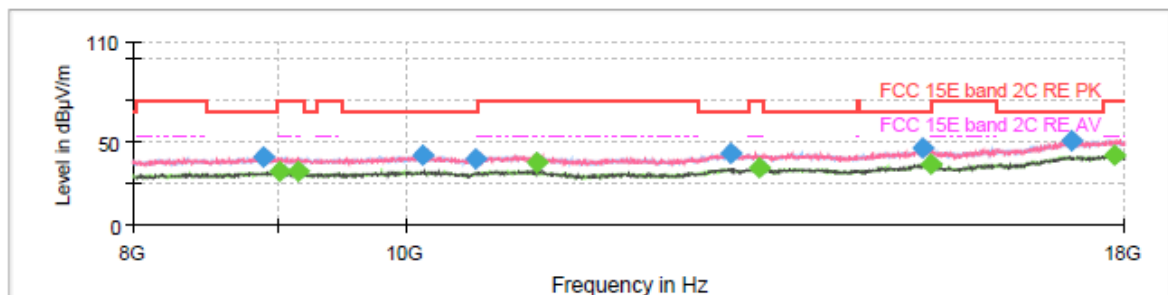

Final Result

Frequency (MHz)	MaxPeak (dBµV/m)	Average (dBµV/m)	Limit (dBµV/m)	Margin (dB)	Meas. Time (ms)	Height (cm)	Pol	Azimuth (deg)	Corr. (dB/m)
8885.000000	40.77	---	68.20	27.43	150.0	200.0	H	75.0	5.1
9016.250000	---	31.85	54.00	22.15	150.0	200.0	V	197.0	5.0
9478.750000	---	31.37	54.00	22.63	150.0	200.0	V	0.0	5.7
10128.750000	42.09	---	68.20	26.11	150.0	200.0	H	211.0	6.2
10500.000000	44.94	---	68.20	23.26	150.0	200.0	H	227.0	6.2
10763.750000	---	33.25	54.00	20.75	150.0	200.0	H	43.0	7.4
13027.500000	43.87	---	68.20	24.33	150.0	200.0	H	101.0	11.0
13352.500000	---	34.23	54.00	19.77	150.0	200.0	H	0.0	11.0
15313.750000	45.43	---	68.20	22.77	150.0	200.0	H	75.0	13.4
15382.500000	---	36.73	54.00	17.27	150.0	200.0	H	165.0	13.5
17341.250000	50.30	---	68.20	17.90	150.0	200.0	H	106.0	20.3
17787.500000	---	42.20	54.00	11.80	150.0	200.0	V	101.0	20.4

802.11ac160 CH114

Final Result

Frequency (MHz)	MaxPeak (dBµV/m)	Average (dBµV/m)	Limit (dBµV/m)	Margin (dB)	Meas. Time (ms)	Height (cm)	Pol	Azimuth (deg)	Corr. (dB/m)
1273.875000	43.28	---	68.20	24.92	150.0	200.0	H	340.0	-3.0
1394.625000	---	32.11	54.00	21.89	150.0	100.0	V	266.0	-2.2
1686.875000	---	33.44	54.00	20.56	150.0	200.0	V	301.0	-0.4
1947.625000	46.66	---	68.20	21.54	150.0	100.0	V	350.0	1.4
2611.750000	48.47	---	68.20	19.73	150.0	200.0	H	96.0	4.4
2818.250000	---	37.27	54.00	16.73	150.0	100.0	V	312.0	5.8
2932.875000	49.35	---	68.20	18.85	150.0	200.0	V	296.0	6.5
3877.000000	---	39.18	54.00	14.82	150.0	100.0	H	101.0	8.1
5458.125000	---	52.55	54.00	1.45	150.0	200.0	V	159.0	14.8
5464.250000	61.11	---	68.20	7.09	150.0	100.0	V	123.0	14.8
5926.250000	53.87	---	68.20	14.33	150.0	200.0	H	157.0	15.8
7635.125000	---	42.52	54.00	11.48	150.0	100.0	H	345.0	15.4