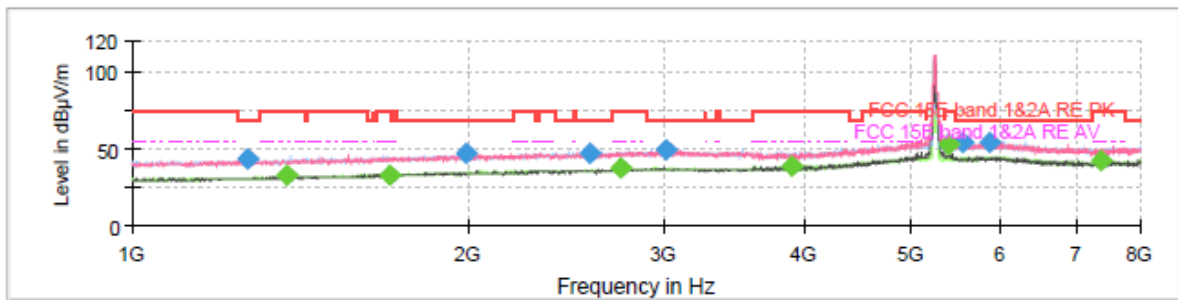

802.11a CH48

Final Result

Frequency (MHz)	MaxPeak (dBµV/m)	Average (dBµV/m)	Limit (dBµV/m)	Margin (dB)	Meas. Time (ms)	Height (cm)	Pol	Azimuth (deg)	Corr. (dB/m)
1271.250000	43.09	---	68.20	25.11	150.0	200.0	V	178.0	-3.1
1374.500000	---	32.44	54.00	21.56	150.0	200.0	H	300.0	-2.3
1700.875000	---	33.19	54.00	20.81	150.0	200.0	H	0.0	-0.3
1987.875000	47.10	---	68.20	21.10	150.0	200.0	H	56.0	1.7
2573.250000	47.42	---	68.20	20.78	150.0	200.0	H	175.0	4.2
2740.375000	---	37.07	54.00	16.93	150.0	200.0	V	237.0	5.3
3010.750000	49.40	---	68.20	18.80	150.0	200.0	H	71.0	7.0
3894.500000	---	38.83	54.00	15.17	150.0	200.0	H	27.0	8.1
5382.875000	---	52.65	54.00	1.35	150.0	200.0	V	259.0	14.6
5549.125000	53.74	---	68.20	14.46	150.0	200.0	H	182.0	15.0
5853.625000	54.28	---	68.20	13.92	150.0	200.0	V	0.0	15.9
7367.375000	---	42.17	54.00	11.83	150.0	200.0	H	161.0	14.4