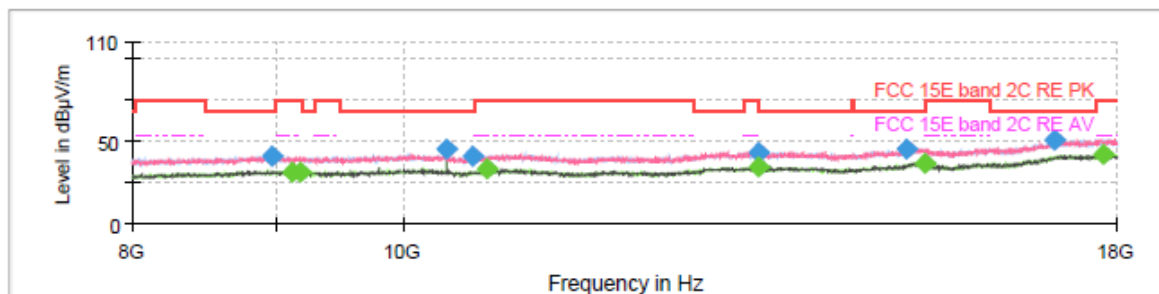

Final Result

Frequency (MHz)	MaxPeak (dBµV/m)	Average (dBµV/m)	Limit (dBµV/m)	Margin (dB)	Meas. Time (ms)	Height (cm)	Pol	Azimuth (deg)	Corr. (dB/m)
8806.250000	41.04	---	68.20	27.16	150.0	200.0	V	147.0	5.0
9023.750000	---	31.94	54.00	22.06	150.0	100.0	V	77.0	5.0
9183.750000	---	31.24	54.00	22.76	150.0	200.0	H	276.0	5.1
10360.000000	45.61	---	68.20	22.59	150.0	200.0	V	69.0	6.4
10582.500000	40.59	---	68.20	27.61	150.0	100.0	H	227.0	6.4
10812.500000	---	33.12	54.00	20.88	150.0	200.0	H	0.0	7.3
13388.750000	---	34.60	54.00	19.40	150.0	200.0	H	144.0	11.1
13402.500000	44.38	---	68.20	23.82	150.0	200.0	V	58.0	11.2
15155.000000	46.09	---	68.20	22.11	150.0	200.0	V	207.0	12.2
15390.000000	---	36.61	54.00	17.39	150.0	200.0	V	9.0	13.4
17207.500000	51.89	---	68.20	16.31	150.0	100.0	H	284.0	20.0
17787.500000	---	42.29	54.00	11.71	150.0	200.0	H	111.0	20.4

802.11a CH144

Final Result

Frequency (MHz)	MaxPeak (dBµV/m)	Average (dBµV/m)	Limit (dBµV/m)	Margin (dB)	Meas. Time (ms)	Height (cm)	Pol	Azimuth (deg)	Corr. (dB/m)
1293.125000	42.67	---	68.20	25.53	150.0	200.0	H	224.0	-2.9
1374.500000	---	32.19	54.00	21.81	150.0	200.0	V	0.0	-2.3
1721.000000	---	33.40	54.00	20.60	150.0	200.0	H	109.0	-0.1
1929.250000	46.44	---	68.20	21.76	150.0	200.0	H	27.0	1.3
2657.250000	48.20	---	68.20	20.00	150.0	200.0	V	342.0	4.6
2821.750000	---	37.06	54.00	16.94	150.0	200.0	H	63.0	5.8
2947.750000	49.13	---	68.20	19.07	150.0	200.0	H	119.0	6.6
3917.250000	---	38.87	54.00	15.13	150.0	200.0	H	48.0	8.1
4920.000000	---	45.10	54.00	8.90	150.0	200.0	V	306.0	13.8
5270.000000	54.44	---	68.20	13.76	150.0	200.0	V	179.0	14.5
5872.000000	57.05	---	68.20	11.15	150.0	200.0	V	236.0	15.8
7588.750000	---	42.20	54.00	11.80	150.0	200.0	V	75.0	15.5