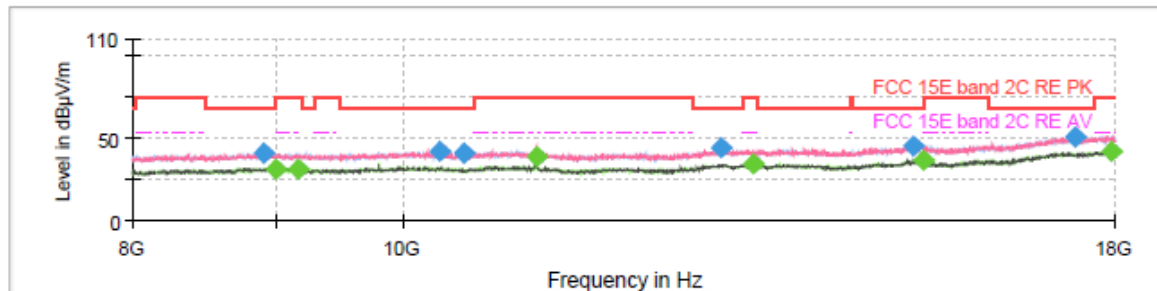

Final Result

Frequency (MHz)	MaxPeak (dBµV/m)	Average (dBµV/m)	Limit (dBµV/m)	Margin (dB)	Meas. Time (ms)	Height (cm)	Pol	Azimuth (deg)	Corr. (dB/m)
8922.500000	41.42	---	68.20	26.78	150.0	200.0	V	243.0	5.2
9001.250000	---	31.64	54.00	22.36	150.0	200.0	V	79.0	5.0
9170.000000	---	31.45	54.00	22.55	150.0	200.0	V	323.0	5.1
10310.000000	42.07	---	68.20	26.13	150.0	200.0	V	38.0	6.4
10511.250000	40.54	---	68.20	27.66	150.0	200.0	H	136.0	6.2
11160.000000	---	38.32	54.00	15.68	150.0	200.0	V	342.0	7.2
12998.750000	43.92	---	68.20	24.28	150.0	200.0	V	342.0	10.9
13362.500000	---	33.99	54.00	20.01	150.0	200.0	H	200.0	11.0
15227.500000	45.55	---	68.20	22.65	150.0	200.0	V	24.0	12.8
15356.250000	---	37.07	54.00	16.93	150.0	200.0	V	57.0	13.6
17423.750000	50.90	---	68.20	17.30	150.0	200.0	H	308.0	20.3
17927.500000	---	42.35	54.00	11.65	150.0	200.0	H	102.0	20.4