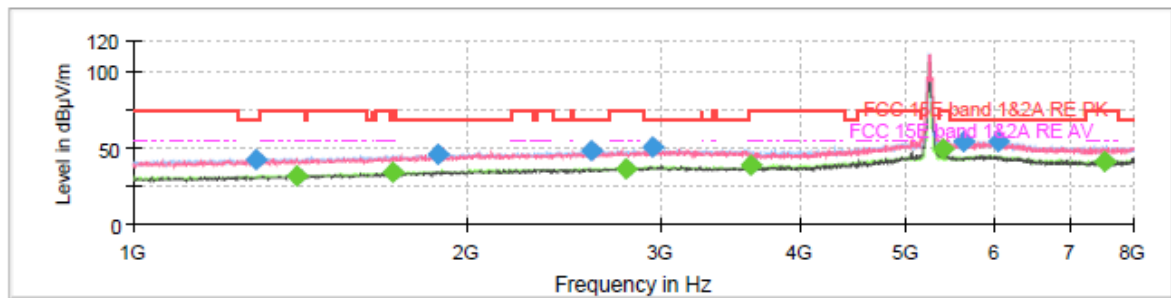

802.11ax20 CH48

Final Result

Frequency (MHz)	MaxPeak (dBµV/m)	Average (dBµV/m)	Limit (dBµV/m)	Margin (dB)	Meas. Time (ms)	Height (cm)	Pol	Azimuth (deg)	Corr. (dB/m)
1292.250000	42.42	---	68.20	25.78	150.0	100.0	H	271.0	-2.9
1405.125000	---	32.15	54.00	21.85	150.0	200.0	H	315.0	-2.1
1719.250000	---	33.79	54.00	20.21	150.0	100.0	H	337.0	-0.1
1882.875000	46.29	---	68.20	21.91	150.0	200.0	H	322.0	1.0
2589.875000	47.67	---	68.20	20.53	150.0	200.0	H	355.0	4.3
2791.125000	---	37.00	54.00	17.00	150.0	100.0	H	330.0	5.7
2939.000000	50.14	---	68.20	18.06	150.0	200.0	H	286.0	6.6
3610.125000	---	39.12	54.00	14.88	150.0	200.0	H	148.0	7.8
5390.750000	---	49.05	54.00	4.95	150.0	100.0	V	68.0	14.6
5611.250000	53.57	---	68.20	14.63	150.0	200.0	H	199.0	15.2
6043.500000	54.51	---	68.20	13.69	150.0	100.0	H	140.0	15.9
7522.250000	---	41.73	54.00	12.27	150.0	200.0	H	243.0	15.2