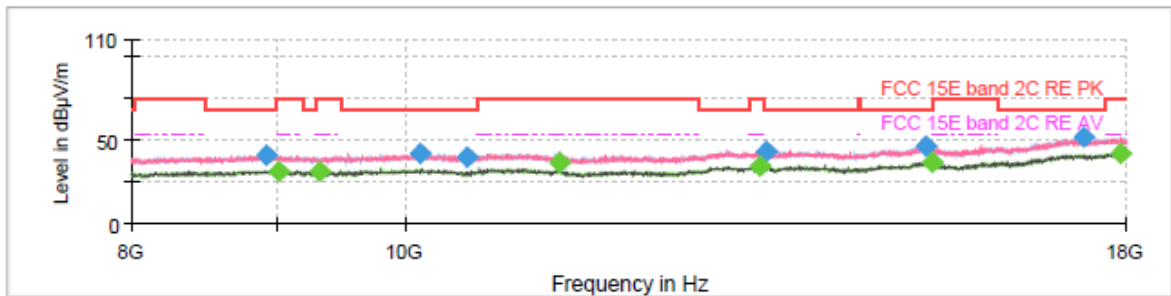

Final Result

Frequency (MHz)	MaxPeak (dBµV/m)	Average (dBµV/m)	Limit (dBµV/m)	Margin (dB)	Meas. Time (ms)	Height (cm)	Pol	Azimuth (deg)	Corr. (dB/m)
8930.000000	40.73	---	68.20	27.47	150.0	100.0	H	244.0	5.2
9016.250000	---	31.53	54.00	22.47	150.0	200.0	V	44.0	5.0
9327.500000	---	31.64	54.00	22.36	150.0	200.0	H	344.0	5.3
10130.000000	42.09	---	68.20	26.11	150.0	100.0	V	206.0	6.2
10525.000000	40.11	---	68.20	28.09	150.0	200.0	H	277.0	6.2
11340.000000	---	36.85	54.00	17.15	150.0	200.0	V	236.0	7.5
13357.500000	---	34.22	54.00	19.78	150.0	200.0	H	348.0	11.0
13425.000000	43.19	---	68.20	25.01	150.0	200.0	V	198.0	11.2
15282.500000	46.01	---	68.20	22.19	150.0	100.0	H	196.0	13.3
15367.500000	---	36.16	54.00	17.84	150.0	200.0	H	12.0	13.6
17373.750000	51.51	---	68.20	16.69	150.0	200.0	H	251.0	20.3
17907.500000	---	42.06	54.00	11.94	150.0	200.0	V	44.0	20.6