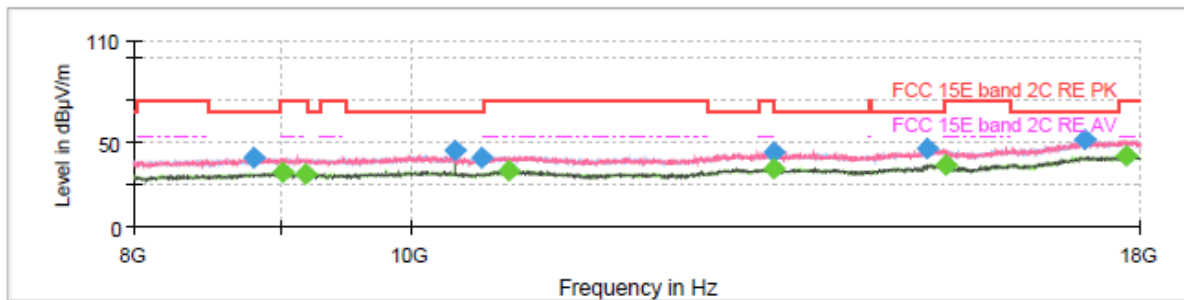

Final Result

Frequency (MHz)	MaxPeak (dBµV/m)	Average (dBµV/m)	Limit (dBµV/m)	Margin (dB)	Meas. Time (ms)	Height (cm)	Pol	Azimuth (deg)	Corr. (dB/m)
8896.250000	40.86	---	68.20	27.34	150.0	200.0	V	280.0	5.1
9156.250000	---	31.88	54.00	22.12	150.0	100.0	H	167.0	5.1
9401.250000	---	31.71	54.00	22.29	150.0	200.0	H	154.0	5.5
10360.000000	44.49	---	68.20	23.71	150.0	200.0	V	74.0	6.4
10571.250000	40.54	---	68.20	27.66	150.0	100.0	V	334.0	6.4
11025.000000	---	33.26	54.00	20.74	150.0	200.0	V	114.0	7.1
13322.500000	---	34.38	54.00	19.62	150.0	200.0	H	231.0	10.9
13413.750000	43.48	---	68.20	24.72	150.0	200.0	V	6.0	11.2
15171.250000	45.61	---	68.20	22.59	150.0	200.0	H	299.0	12.3
15375.000000	---	36.63	54.00	17.37	150.0	200.0	H	190.0	13.5
17262.500000	50.71	---	68.20	17.49	150.0	200.0	V	84.0	20.1
17983.750000	---	42.01	54.00	11.99	150.0	200.0	H	306.0	19.4

802.11a CH140

Final Result

Frequency (MHz)	MaxPeak (dBµV/m)	Average (dBµV/m)	Limit (dBµV/m)	Margin (dB)	Meas. Time (ms)	Height (cm)	Pol	Azimuth (deg)	Corr. (dB/m)
1296.625000	43.28	---	68.20	24.92	150.0	200.0	H	34.0	-2.9
1399.875000	---	32.09	54.00	21.91	150.0	100.0	H	0.0	-2.2
1714.875000	55.89	---	68.20	12.31	150.0	200.0	H	258.0	-0.1
1719.250000	---	36.05	54.00	17.95	150.0	100.0	H	258.0	-0.1
2689.625000	47.74	---	68.20	20.46	150.0	200.0	V	295.0	4.9
2787.625000	---	36.95	54.00	17.05	150.0	100.0	V	254.0	5.6
2954.750000	49.84	---	68.20	18.36	150.0	200.0	V	259.0	6.7
3994.250000	---	38.96	54.00	15.04	150.0	100.0	V	96.0	8.1
5004.000000	---	44.82	54.00	9.18	150.0	200.0	H	70.0	14.4
5256.875000	53.74	---	68.20	14.46	150.0	100.0	V	279.0	14.5
5895.625000	55.28	---	68.20	12.92	150.0	200.0	H	34.0	15.8
7631.625000	---	42.39	54.00	11.61	150.0	100.0	V	326.0	15.4