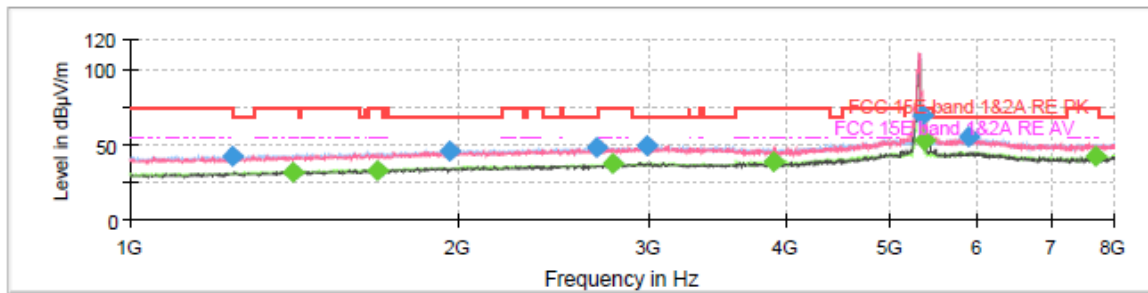

802.11ax20 CH60

Final Result

Frequency (MHz)	MaxPeak (dBµV/m)	Average (dBµV/m)	Limit (dBµV/m)	Margin (dB)	Meas. Time (ms)	Height (cm)	Pol	Azimuth (deg)	Corr. (dB/m)
1244.125000	42.88	---	68.20	25.32	150.0	200.0	V	0.0	-3.2
1413.875000	---	32.31	54.00	21.69	150.0	100.0	H	199.0	-2.1
1689.500000	---	33.49	54.00	20.51	150.0	200.0	H	253.0	-0.4
1968.625000	46.11	---	68.20	22.09	150.0	100.0	H	74.0	1.3
2681.750000	47.95	---	68.20	20.25	150.0	200.0	V	280.0	4.9
2771.000000	---	37.11	54.00	16.89	150.0	200.0	H	332.0	5.5
2983.625000	49.27	---	68.20	18.93	150.0	100.0	V	86.0	6.9
3906.750000	---	39.04	54.00	14.96	150.0	200.0	H	231.0	8.1
5352.250000	69.85	---	74.00	4.15	150.0	100.0	V	162.0	14.6
5361.875000	---	53.28	54.00	0.72	150.0	200.0	V	2.0	14.6
5889.500000	54.73	---	68.20	13.47	150.0	100.0	V	169.0	15.8
7693.750000	---	41.83	54.00	12.17	150.0	200.0	H	282.0	15.0