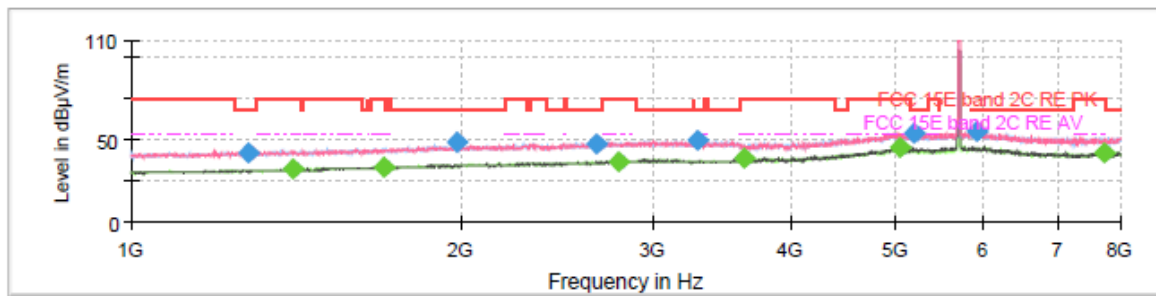

802.11ax20 CH140

Final Result

Frequency (MHz)	MaxPeak (dBµV/m)	Average (dBµV/m)	Limit (dBµV/m)	Margin (dB)	Meas. Time (ms)	Height (cm)	Pol	Azimuth (deg)	Corr. (dB/m)
1279.125000	42.49	---	68.20	25.71	150.0	100.0	V	290.0	-3.0
1402.500000	---	32.02	54.00	21.98	150.0	200.0	H	111.0	-2.2
1699.125000	---	33.38	54.00	20.62	150.0	100.0	V	332.0	-0.3
1979.125000	48.17	---	68.20	20.03	150.0	200.0	H	346.0	1.5
2653.750000	47.87	---	68.20	20.33	150.0	100.0	H	218.0	4.6
2788.500000	---	37.14	54.00	16.86	150.0	200.0	V	123.0	5.7
3284.625000	49.14	---	68.20	19.06	150.0	100.0	H	187.0	7.5
3632.875000	---	39.03	54.00	14.97	150.0	200.0	H	157.0	7.9
5030.250000	---	45.14	54.00	8.86	150.0	100.0	V	190.0	14.4
5179.000000	53.94	---	68.20	14.26	150.0	200.0	V	357.0	14.5
5906.125000	55.19	---	68.20	13.01	150.0	200.0	V	296.0	15.8
7721.750000	---	42.07	54.00	11.93	150.0	200.0	V	174.0	15.1