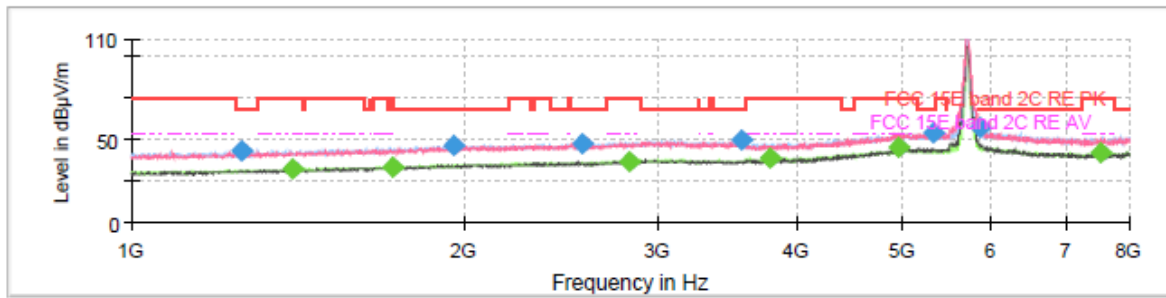

802.11ax40 CH142

Final Result

Frequency (MHz)	MaxPeak (dBµV/m)	Average (dBµV/m)	Limit (dBµV/m)	Margin (dB)	Meas. Time (ms)	Height (cm)	Pol	Azimuth (deg)	Corr. (dB/m)
1259.875000	42.86	---	68.20	25.34	150.0	100.0	H	310.0	-3.2
1400.750000	---	32.17	54.00	21.83	150.0	200.0	H	304.0	-2.2
1721.875000	---	33.21	54.00	20.79	150.0	100.0	H	133.0	-0.1
1956.375000	46.49	---	68.20	21.71	150.0	200.0	H	314.0	1.4
2557.500000	47.93	---	68.20	20.27	150.0	100.0	H	112.0	4.1
2823.500000	---	37.00	54.00	17.00	150.0	200.0	H	310.0	5.8
3562.875000	49.22	---	68.20	18.98	150.0	200.0	H	299.0	8.0
3785.125000	---	38.92	54.00	15.08	150.0	200.0	H	335.0	8.1
4944.500000	---	45.23	54.00	8.77	150.0	100.0	H	299.0	14.0
5314.625000	53.43	---	68.20	14.77	150.0	200.0	H	246.0	14.5
5858.000000	56.70	---	68.20	11.50	150.0	100.0	V	214.0	15.9
7531.875000	---	42.13	54.00	11.87	150.0	200.0	H	127.0	15.3