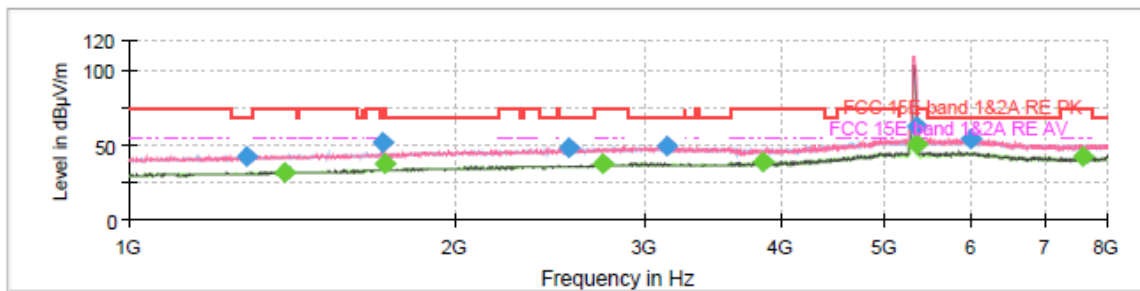

802.11ax40 CH62

Final Result

Frequency (MHz)	MaxPeak (dBµV/m)	Average (dBµV/m)	Limit (dBµV/m)	Margin (dB)	Meas. Time (ms)	Height (cm)	Pol	Azimuth (deg)	Corr. (dB/m)
1282.625000	42.77	---	68.20	25.43	150.0	100.0	V	80.0	-3.0
1393.750000	---	32.16	54.00	21.84	150.0	200.0	V	102.0	-2.2
1713.125000	51.38	---	68.20	16.82	150.0	100.0	V	197.0	-0.1
1720.125000	---	38.16	54.00	15.84	150.0	200.0	V	197.0	-0.1
2553.125000	47.80	---	68.20	20.40	150.0	100.0	H	281.0	4.1
2739.500000	---	37.17	54.00	16.83	150.0	200.0	H	317.0	5.3
3140.250000	49.13	---	68.20	19.07	150.0	100.0	V	80.0	7.4
3852.500000	---	39.22	54.00	14.78	150.0	200.0	H	0.0	7.9
5351.375000	---	50.87	54.00	3.13	150.0	100.0	V	1.0	14.6
5351.375000	61.93	---	74.00	12.07	150.0	200.0	V	1.0	14.6
5991.875000	54.63	---	68.20	13.57	150.0	200.0	H	358.0	15.9
7593.125000	---	41.94	54.00	12.06	150.0	200.0	H	338.0	15.5