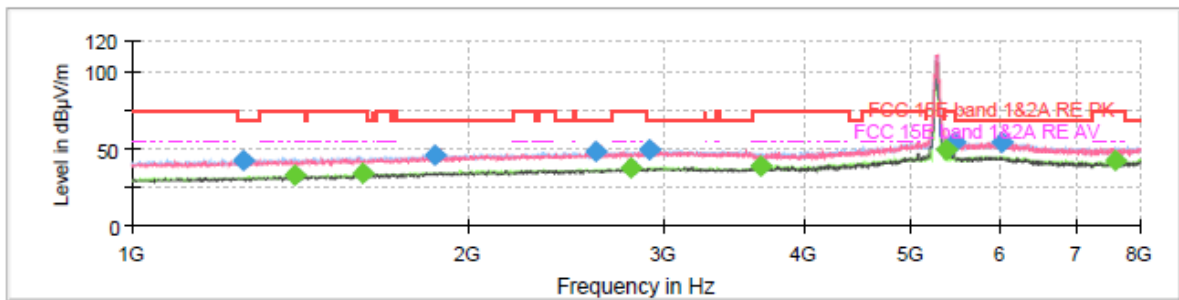

802.11ax20 CH52

Final Result

Frequency (MHz)	MaxPeak (dBµV/m)	Average (dBµV/m)	Limit (dBµV/m)	Margin (dB)	Meas. Time (ms)	Height (cm)	Pol	Azimuth (deg)	Corr. (dB/m)
1257.250000	42.56	---	68.20	25.64	150.0	100.0	H	258.0	-3.2
1400.750000	---	32.45	54.00	21.55	150.0	200.0	H	186.0	-2.2
1609.875000	---	33.54	54.00	20.46	150.0	100.0	H	316.0	-0.8
1864.500000	45.93	---	68.20	22.27	150.0	200.0	H	265.0	0.8
2600.375000	47.97	---	68.20	20.23	150.0	100.0	H	265.0	4.3
2792.875000	---	37.16	54.00	16.84	150.0	200.0	H	294.0	5.7
2911.000000	48.99	---	68.20	19.21	150.0	200.0	H	344.0	6.5
3652.125000	---	38.79	54.00	15.21	150.0	100.0	H	208.0	8.0
5358.375000	---	49.88	54.00	4.12	150.0	200.0	V	182.0	14.6
5460.750000	53.55	---	68.20	14.65	150.0	200.0	V	146.0	14.8
6026.000000	54.34	---	68.20	13.86	150.0	100.0	H	92.0	15.9
7594.875000	---	42.02	54.00	11.98	150.0	200.0	H	251.0	15.5