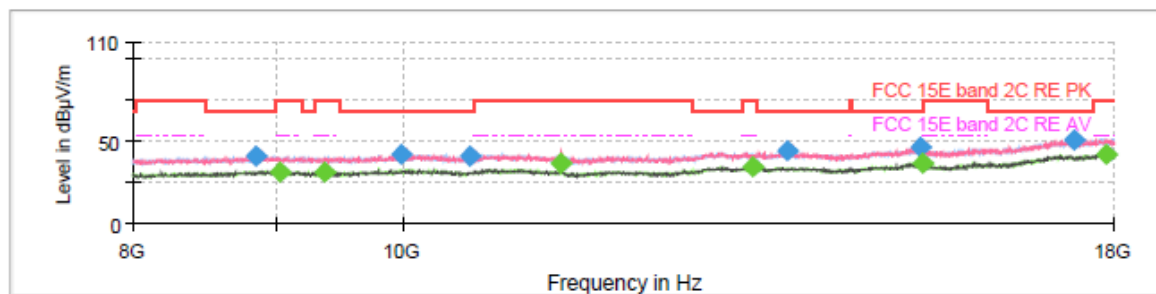

Final Result

Frequency (MHz)	MaxPeak (dBµV/m)	Average (dBµV/m)	Limit (dBµV/m)	Margin (dB)	Meas. Time (ms)	Height (cm)	Pol	Azimuth (deg)	Corr. (dB/m)
8850.000000	41.29	---	68.20	26.91	150.0	200.0	V	69.0	5.0
9030.000000	---	31.70	54.00	22.30	150.0	200.0	H	115.0	5.0
9375.000000	---	31.74	54.00	22.26	150.0	200.0	V	6.0	5.4
9981.250000	41.90	---	68.20	26.30	150.0	200.0	V	54.0	5.9
10576.250000	40.66	---	68.20	27.54	150.0	200.0	H	301.0	6.4
11400.000000	---	37.06	54.00	16.94	150.0	200.0	V	54.0	7.6
13352.500000	---	34.86	54.00	19.14	150.0	200.0	V	40.0	11.0
13735.000000	43.74	---	68.20	24.46	150.0	200.0	V	124.0	9.5
15331.250000	46.38	---	68.20	21.82	150.0	200.0	V	113.0	13.5
15357.500000	---	36.75	54.00	17.25	150.0	200.0	H	293.0	13.6
17402.500000	50.64	---	68.20	17.56	150.0	200.0	H	228.0	20.3
17891.250000	---	42.50	54.00	11.50	150.0	200.0	H	92.0	20.5