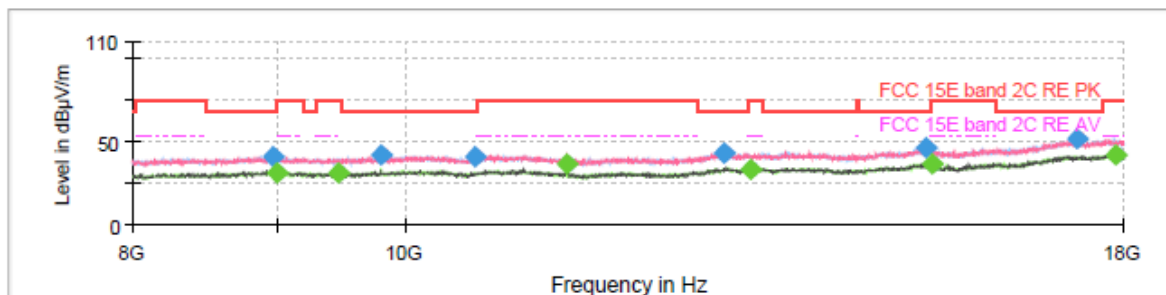

Final Result

Frequency (MHz)	MaxPeak (dBµV/m)	Average (dBµV/m)	Limit (dBµV/m)	Margin (dB)	Meas. Time (ms)	Height (cm)	Pol	Azimuth (deg)	Corr. (dB/m)
8981.250000	40.98	---	68.20	27.22	150.0	200.0	H	171.0	5.0
9012.500000	---	31.62	54.00	22.38	150.0	100.0	H	129.0	5.0
9471.250000	---	31.61	54.00	22.39	150.0	200.0	H	208.0	5.7
9807.500000	42.34	---	68.20	25.86	150.0	200.0	H	212.0	5.6
10591.250000	41.03	---	68.20	27.17	150.0	100.0	H	300.0	6.5
11420.000000	---	37.05	54.00	16.95	150.0	200.0	V	157.0	7.6
12973.750000	43.55	---	68.20	24.65	150.0	200.0	V	214.0	10.8
13258.750000	---	33.89	54.00	20.11	150.0	200.0	H	231.0	10.6
15317.500000	46.08	---	68.20	22.12	150.0	100.0	H	136.0	13.5
15387.500000	---	36.40	54.00	17.60	150.0	200.0	H	22.0	13.4
17321.250000	51.86	---	68.20	16.34	150.0	100.0	H	238.0	20.2
17886.250000	---	42.49	54.00	11.51	150.0	200.0	H	114.0	20.5