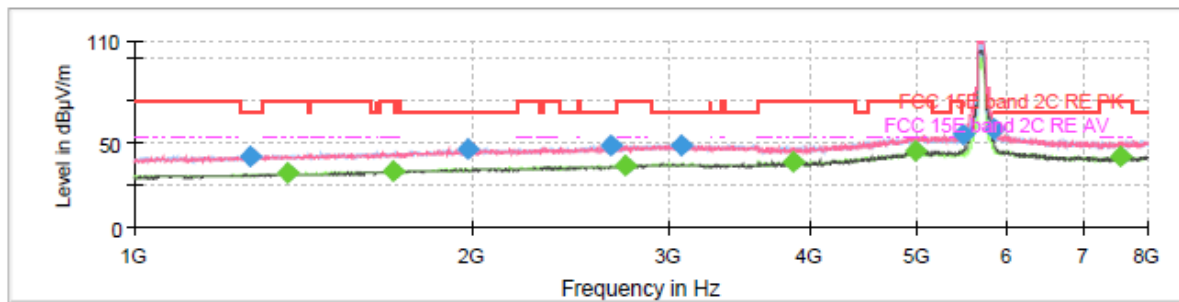

802.11ax80 CH138

Final Result

Frequency (MHz)	MaxPeak (dBµV/m)	Average (dBµV/m)	Limit (dBµV/m)	Margin (dB)	Meas. Time (ms)	Height (cm)	Pol	Azimuth (deg)	Corr. (dB/m)
1269.500000	42.29	---	68.20	25.91	150.0	100.0	H	245.0	-3.1
1371.875000	---	31.95	54.00	22.05	150.0	200.0	V	338.0	-2.4
1700.875000	---	33.15	54.00	20.85	150.0	100.0	H	160.0	-0.3
1979.125000	46.28	---	68.20	21.92	150.0	200.0	H	27.0	1.5
2653.750000	48.34	---	68.20	19.86	150.0	200.0	H	130.0	4.6
2737.750000	---	36.93	54.00	17.07	150.0	100.0	H	340.0	5.3
3074.625000	49.03	---	68.20	19.17	150.0	200.0	H	12.0	7.2
3873.500000	---	38.87	54.00	15.13	150.0	200.0	V	222.0	8.1
4966.375000	---	45.35	54.00	8.65	150.0	100.0	V	150.0	14.2
5469.500000	55.16	---	68.20	13.04	150.0	200.0	V	312.0	14.8
5851.000000	58.63	---	68.20	9.57	150.0	200.0	V	312.0	15.9
7557.250000	---	42.03	54.00	11.97	150.0	100.0	V	98.0	15.4