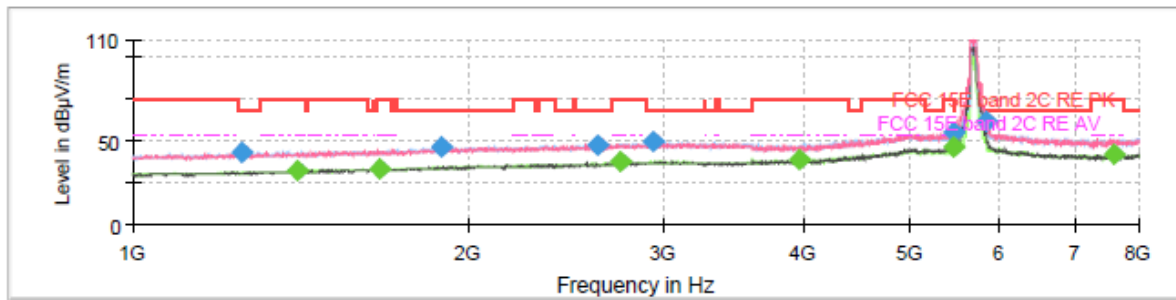

802.11ac80 CH138

Final Result

Frequency (MHz)	MaxPeak (dBµV/m)	Average (dBµV/m)	Limit (dBµV/m)	Margin (dB)	Meas. Time (ms)	Height (cm)	Pol	Azimuth (deg)	Corr. (dB/m)
1252.000000	42.91	---	68.20	25.29	150.0	100.0	H	224.0	-3.2
1407.750000	---	32.14	54.00	21.86	150.0	200.0	H	152.0	-2.1
1668.500000	---	33.34	54.00	20.66	150.0	100.0	H	224.0	-0.4
1890.750000	46.16	---	68.20	22.04	150.0	200.0	H	338.0	1.1
2617.000000	47.93	---	68.20	20.27	150.0	200.0	H	173.0	4.5
2738.625000	---	37.23	54.00	16.77	150.0	200.0	H	317.0	5.3
2932.000000	49.39	---	68.20	18.81	150.0	100.0	H	287.0	6.5
3971.500000	---	38.80	54.00	15.20	150.0	200.0	H	317.0	8.0
5457.250000	---	46.45	54.00	7.55	150.0	200.0	V	51.0	14.8
5465.125000	55.32	---	68.20	12.88	150.0	200.0	V	273.0	14.8
5850.125000	61.31	---	68.20	6.89	150.0	100.0	V	41.0	15.9
7601.000000	---	42.35	54.00	11.65	150.0	200.0	V	174.0	15.5