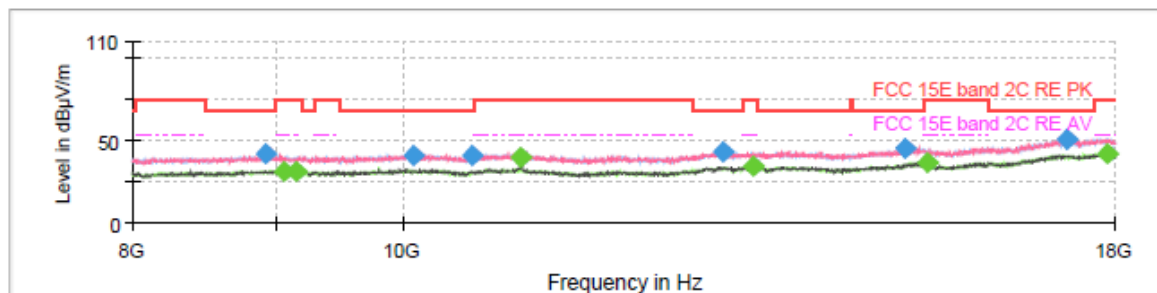

Final Result

Frequency (MHz)	MaxPeak (dBµV/m)	Average (dBµV/m)	Limit (dBµV/m)	Margin (dB)	Meas. Time (ms)	Height (cm)	Pol	Azimuth (deg)	Corr. (dB/m)
8937.500000	41.68	---	68.20	26.52	150.0	100.0	V	273.0	5.2
9063.750000	---	31.48	54.00	22.52	150.0	200.0	V	16.0	5.0
9161.250000	---	31.68	54.00	22.32	150.0	200.0	H	154.0	5.1
10092.500000	41.32	---	68.20	26.88	150.0	100.0	H	136.0	6.1
10595.000000	40.87	---	68.20	27.33	150.0	200.0	V	139.0	6.5
11020.000000	---	40.35	54.00	13.65	150.0	200.0	V	342.0	7.1
13017.500000	43.45	---	68.20	24.75	150.0	100.0	H	222.0	11.0
13355.000000	---	34.19	54.00	19.81	150.0	100.0	H	341.0	11.0
15143.750000	45.21	---	68.20	22.99	150.0	200.0	H	60.0	12.1
15400.000000	---	36.50	54.00	17.50	150.0	200.0	H	117.0	13.4
17295.000000	51.01	---	68.20	17.19	150.0	200.0	V	42.0	20.2
17895.000000	---	42.34	54.00	11.66	150.0	100.0	H	278.0	20.6