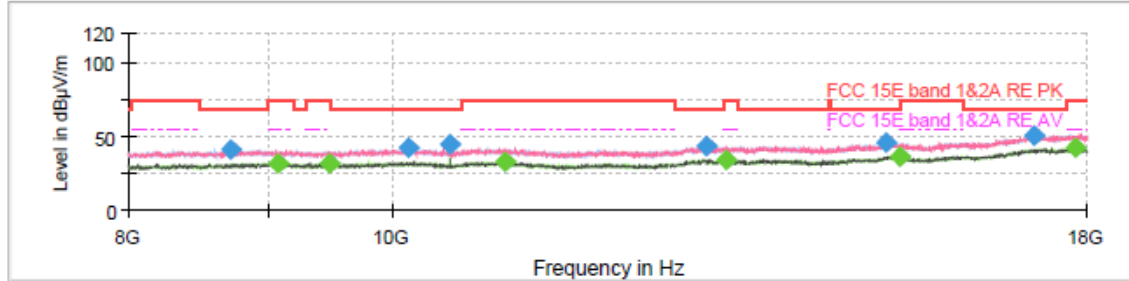

Final Result

Frequency (MHz)	MaxPeak (dBµV/m)	Average (dBµV/m)	Limit (dBµV/m)	Margin (dB)	Meas. Time (ms)	Height (cm)	Pol	Azimuth (deg)	Corr. (dB/m)
8720.000000	40.60	---	68.20	27.60	150.0	100.0	V	358.0	5.0
9088.750000	---	31.53	54.00	22.47	150.0	200.0	H	111.0	5.0
9478.750000	---	31.48	54.00	22.52	150.0	200.0	H	122.0	5.7
10135.000000	42.19	---	68.20	26.01	150.0	100.0	V	313.0	6.2
10500.000000	44.86	---	68.20	23.34	150.0	200.0	H	209.0	6.2
10995.000000	---	32.92	54.00	21.08	150.0	200.0	V	267.0	7.1
13052.500000	43.35	---	68.20	24.85	150.0	100.0	H	70.0	10.8
13255.000000	---	33.84	54.00	20.16	150.0	200.0	H	348.0	10.6
15187.500000	45.59	---	68.20	22.61	150.0	100.0	V	241.0	12.5
15367.500000	---	36.55	54.00	17.45	150.0	200.0	V	272.0	13.6
17205.000000	50.45	---	68.20	17.75	150.0	200.0	V	308.0	20.0
17811.250000	---	42.34	54.00	11.66	150.0	100.0	V	222.0	20.5