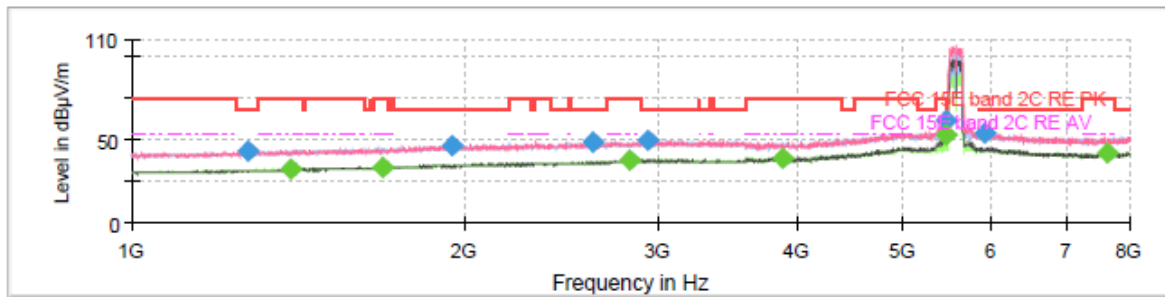

802.11ac160 CH114

Final Result

Frequency (MHz)	MaxPeak (dBµV/m)	Average (dBµV/m)	Limit (dBµV/m)	Margin (dB)	Meas. Time (ms)	Height (cm)	Pol	Azimuth (deg)	Corr. (dB/m)
1273.875000	43.28	---	68.20	24.92	150.0	200.0	H	340.0	-3.0
1394.625000	---	32.11	54.00	21.89	150.0	100.0	V	266.0	-2.2
1686.875000	---	33.44	54.00	20.56	150.0	200.0	V	301.0	-0.4
1947.625000	46.66	---	68.20	21.54	150.0	100.0	V	350.0	1.4
2611.750000	48.47	---	68.20	19.73	150.0	200.0	H	96.0	4.4
2818.250000	---	37.27	54.00	16.73	150.0	100.0	V	312.0	5.8
2932.875000	49.35	---	68.20	18.85	150.0	200.0	V	296.0	6.5
3877.000000	---	39.18	54.00	14.82	150.0	100.0	H	101.0	8.1
5458.125000	---	52.55	54.00	1.45	150.0	200.0	V	159.0	14.8
5464.250000	61.11	---	68.20	7.09	150.0	100.0	V	123.0	14.8
5926.250000	53.87	---	68.20	14.33	150.0	200.0	H	157.0	15.8
7635.125000	---	42.52	54.00	11.48	150.0	100.0	H	345.0	15.4