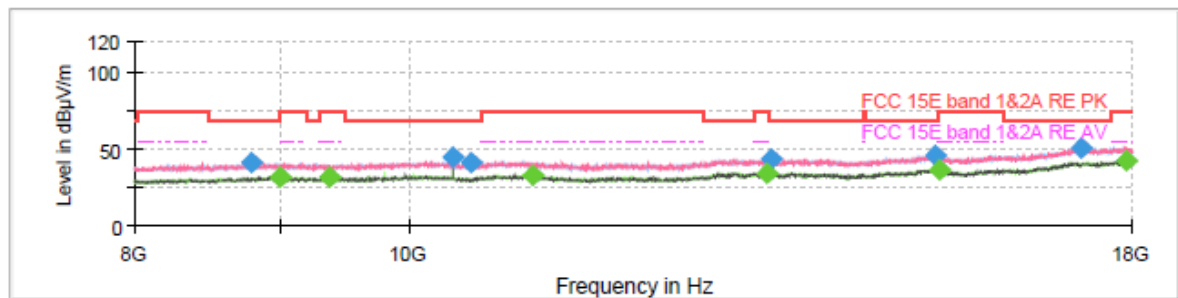

Final Result

Frequency (MHz)	MaxPeak (dBµV/m)	Average (dBµV/m)	Limit (dBµV/m)	Margin (dB)	Meas. Time (ms)	Height (cm)	Pol	Azimuth (deg)	Corr. (dB/m)
8787.500000	40.44	---	68.20	27.76	150.0	100.0	V	222.0	5.0
9028.750000	---	32.37	54.00	21.63	150.0	200.0	H	298.0	5.0
9350.000000	---	31.42	54.00	22.58	150.0	100.0	H	235.0	5.3
10360.000000	44.78	---	68.20	23.42	150.0	200.0	V	71.0	6.4
10513.750000	40.79	---	68.20	27.41	150.0	100.0	V	0.0	6.2
10763.750000	---	33.29	54.00	20.71	150.0	200.0	H	163.0	7.4
13395.000000	---	34.20	54.00	19.80	150.0	100.0	H	277.0	11.1
13697.500000	44.29	---	68.20	23.91	150.0	200.0	V	19.0	9.7
15241.250000	45.98	---	68.20	22.22	150.0	200.0	H	94.0	13.0
15397.500000	---	36.35	54.00	17.65	150.0	100.0	V	206.0	13.4
17365.000000	51.00	---	68.20	17.20	150.0	200.0	H	355.0	20.3
17886.250000	---	42.14	54.00	11.86	150.0	200.0	V	296.0	20.5

802.11ax20 CH52

Final Result

Frequency (MHz)	MaxPeak (dBµV/m)	Average (dBµV/m)	Limit (dBµV/m)	Margin (dB)	Meas. Time (ms)	Height (cm)	Pol	Azimuth (deg)	Corr. (dB/m)
1257.250000	42.56	---	68.20	25.64	150.0	100.0	H	258.0	-3.2
1400.750000	---	32.45	54.00	21.55	150.0	200.0	H	186.0	-2.2
1609.875000	---	33.54	54.00	20.46	150.0	100.0	H	316.0	-0.8
1864.500000	45.93	---	68.20	22.27	150.0	200.0	H	265.0	0.8
2600.375000	47.97	---	68.20	20.23	150.0	100.0	H	265.0	4.3
2792.875000	---	37.16	54.00	16.84	150.0	200.0	H	294.0	5.7
2911.000000	48.99	---	68.20	19.21	150.0	200.0	H	344.0	6.5
3652.125000	---	38.79	54.00	15.21	150.0	100.0	H	208.0	8.0
5358.375000	---	49.88	54.00	4.12	150.0	200.0	V	182.0	14.6
5460.750000	53.55	---	68.20	14.65	150.0	200.0	V	146.0	14.8
6026.000000	54.34	---	68.20	13.86	150.0	100.0	H	92.0	15.9
7594.875000	---	42.02	54.00	11.98	150.0	200.0	H	251.0	15.5