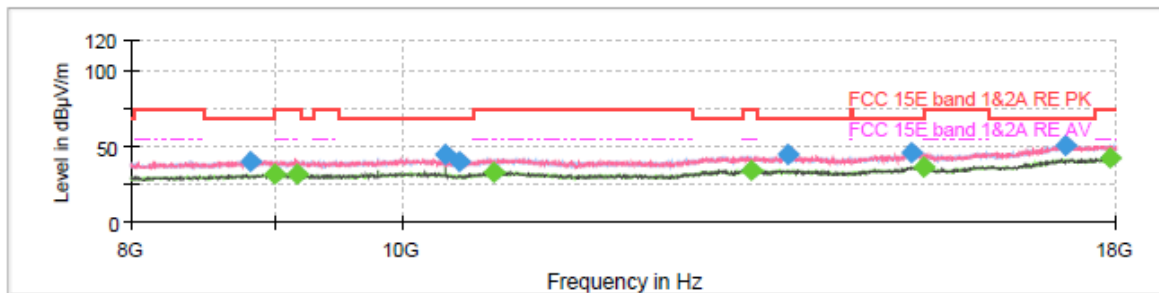

Critical Freqs

Frequency (MHz)	MaxPeak (dBµV/m)	Average (dBµV/m)	Limit (dBµV/m)	Margin (dB)	Meas. Time (ms)	Height (cm)	Pol	Azimuth (deg)	Corr. (dB/m)
8655.000000	40.99	---	68.20	27.21	150.0	200.0	H	75.0	4.9
9121.250000	---	31.82	54.00	22.18	150.0	200.0	H	354.0	5.1
9178.750000	---	31.59	54.00	22.41	150.0	200.0	H	332.0	5.1
10360.000000	43.61	---	68.20	24.59	150.0	200.0	H	192.0	6.4
10566.250000	40.55	---	68.20	27.65	150.0	200.0	V	181.0	6.3
10970.000000	---	33.23	54.00	20.77	150.0	100.0	H	266.0	7.1
13372.500000	---	34.74	54.00	19.26	150.0	100.0	H	118.0	11.1
13412.500000	43.29	---	68.20	24.91	150.0	200.0	V	0.0	11.2
15176.250000	45.55	---	68.20	22.65	150.0	200.0	H	218.0	12.4
15368.750000	---	36.52	54.00	17.48	150.0	100.0	V	133.0	13.5
17616.250000	50.49	---	68.20	17.71	150.0	100.0	V	181.0	20.2
17911.250000	---	42.12	54.00	11.88	150.0	200.0	V	149.0	20.6

802.11a CH52

Final Result

Frequency (MHz)	MaxPeak (dBµV/m)	Average (dBµV/m)	Limit (dBµV/m)	Margin (dB)	Meas. Time (ms)	Height (cm)	Pol	Azimuth (deg)	Corr. (dB/m)
1285.250000	43.55	---	68.20	24.65	150.0	200.0	H	18.0	-2.9
1374.500000	---	32.00	54.00	22.00	150.0	200.0	H	40.0	-2.3
1707.875000	---	33.10	54.00	20.90	150.0	200.0	H	75.0	-0.2
1953.750000	46.39	---	68.20	21.81	150.0	200.0	H	134.0	1.4
2532.125000	49.26	---	68.20	18.94	150.0	200.0	V	225.0	3.9
2743.000000	---	37.01	54.00	16.99	150.0	200.0	H	192.0	5.3
3118.375000	49.51	---	68.20	18.69	150.0	200.0	H	266.0	7.2
3797.375000	---	38.95	54.00	15.05	150.0	200.0	H	47.0	8.1
5411.750000	59.60	---	74.00	14.40	150.0	200.0	V	321.0	14.7
5411.750000	---	51.20	54.00	2.80	150.0	200.0	V	321.0	14.7
5744.250000	54.20	---	68.20	14.00	150.0	200.0	V	314.0	15.7
7328.000000	---	41.77	54.00	12.23	150.0	200.0	H	0.0	14.2