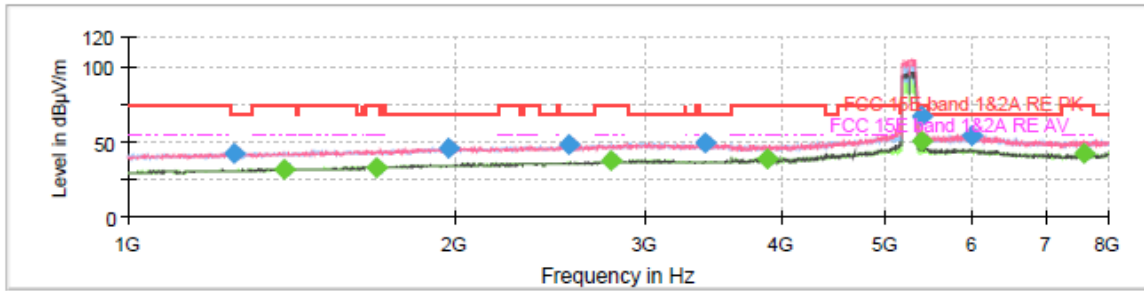

802.11ax160 CH50

Final Result

Frequency (MHz)	MaxPeak (dBµV/m)	Average (dBµV/m)	Limit (dBµV/m)	Margin (dB)	Meas. Time (ms)	Height (cm)	Pol	Azimuth (deg)	Corr. (dB/m)
1254.625000	42.68	---	68.20	25.52	150.0	100.0	V	208.0	-3.2
1392.000000	---	31.90	54.00	22.10	150.0	200.0	V	223.0	-2.2
1696.500000	---	33.44	54.00	20.56	150.0	100.0	H	337.0	-0.3
1975.625000	45.78	---	68.20	22.42	150.0	200.0	V	172.0	1.5
2549.625000	47.83	---	68.20	20.37	150.0	100.0	V	1.0	4.1
2788.500000	---	37.23	54.00	16.77	150.0	200.0	V	64.0	5.7
3401.000000	49.88	---	68.20	18.32	150.0	100.0	V	296.0	7.8
3889.250000	---	38.91	54.00	15.09	150.0	200.0	H	36.0	8.1
5387.250000	---	50.96	54.00	3.04	150.0	100.0	V	0.0	14.6
5387.250000	66.72	---	74.00	7.28	150.0	100.0	V	0.0	14.6
6002.375000	54.70	---	68.20	13.50	150.0	100.0	H	330.0	16.0
7609.750000	---	41.82	54.00	12.18	150.0	200.0	V	93.0	15.6