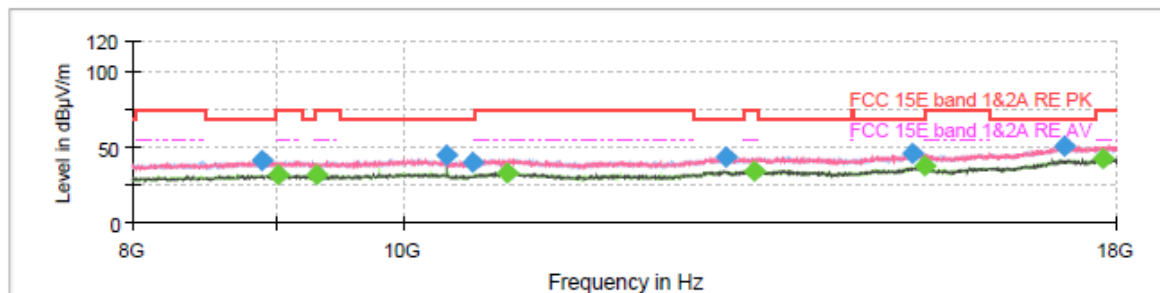

Final Result

Frequency (MHz)	MaxPeak (dBµV/m)	Average (dBµV/m)	Limit (dBµV/m)	Margin (dB)	Meas. Time (ms)	Height (cm)	Pol	Azimuth (deg)	Corr. (dB/m)
8898.750000	41.01	---	68.20	27.19	150.0	100.0	V	0.0	5.1
9013.750000	---	31.85	54.00	22.15	150.0	200.0	H	296.0	5.0
9163.750000	---	31.97	54.00	22.03	150.0	200.0	V	183.0	5.1
10137.500000	42.25	---	68.20	25.95	150.0	100.0	V	231.0	6.2
10581.250000	40.17	---	68.20	28.03	150.0	200.0	H	168.0	6.4
11140.000000	---	37.58	54.00	16.42	150.0	200.0	H	285.0	7.2
13043.750000	43.28	---	68.20	24.92	150.0	200.0	V	183.0	10.9
13356.250000	---	34.24	54.00	19.76	150.0	200.0	H	240.0	11.0
15247.500000	45.89	---	68.20	22.31	150.0	100.0	H	252.0	13.0
15355.000000	---	36.76	54.00	17.24	150.0	200.0	H	330.0	13.6
17230.000000	50.66	---	68.20	17.54	150.0	200.0	V	153.0	20.1
17862.500000	---	42.55	54.00	11.45	150.0	100.0	H	56.0	20.5

802.11ax20 CH36

Final Result

Frequency (MHz)	MaxPeak (dBµV/m)	Average (dBµV/m)	Limit (dBµV/m)	Margin (dB)	Meas. Time (ms)	Height (cm)	Pol	Azimuth (deg)	Corr. (dB/m)
1273.875000	43.04	---	68.20	25.16	150.0	200.0	H	256.0	-3.0
1403.375000	---	32.17	54.00	21.83	150.0	100.0	V	40.0	-2.2
1485.625000	---	33.75	54.00	20.25	150.0	200.0	H	306.0	-1.6
2689.625000	48.73	---	68.20	19.47	150.0	100.0	H	256.0	4.9
2793.750000	---	37.15	54.00	16.85	150.0	200.0	H	216.0	5.7
2931.125000	49.81	---	68.20	18.39	150.0	100.0	V	11.0	6.5
3786.000000	---	38.96	54.00	15.04	150.0	200.0	V	226.0	8.1
5149.250000	---	52.40	54.00	1.60	150.0	100.0	V	278.0	14.5
5149.250000	64.12	---	74.00	9.88	150.0	200.0	V	278.0	14.5
5750.375000	54.16	---	68.20	14.04	150.0	100.0	H	209.0	15.7
7613.250000	---	42.63	54.00	11.37	150.0	200.0	H	320.0	15.6