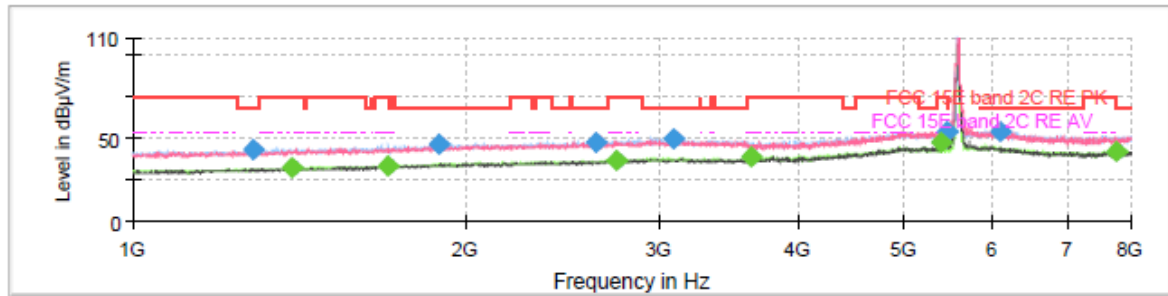

802.11ax20 CH116

Final Result

Frequency (MHz)	MaxPeak (dBµV/m)	Average (dBµV/m)	Limit (dBµV/m)	Margin (dB)	Meas. Time (ms)	Height (cm)	Pol	Azimuth (deg)	Corr. (dB/m)
1283.500000	42.73	---	68.20	25.47	150.0	100.0	H	227.0	-3.0
1392.875000	---	32.03	54.00	21.97	150.0	200.0	H	304.0	-2.2
1703.500000	---	33.27	54.00	20.73	150.0	100.0	H	283.0	-0.2
1893.375000	46.27	---	68.20	21.93	150.0	200.0	H	278.0	1.1
2621.375000	47.64	---	68.20	20.56	150.0	100.0	H	288.0	4.5
2740.375000	---	36.97	54.00	17.03	150.0	200.0	H	304.0	5.3
3084.250000	49.77	---	68.20	18.43	150.0	100.0	H	350.0	7.2
3632.875000	---	39.19	54.00	14.81	150.0	200.0	H	217.0	7.9
5389.000000	---	47.98	54.00	6.02	150.0	200.0	V	36.0	14.6
5462.500000	54.09	---	68.20	14.11	150.0	200.0	V	36.0	14.8
6098.625000	53.94	---	68.20	14.26	150.0	100.0	H	288.0	15.7
7749.750000	---	41.72	54.00	12.28	150.0	200.0	V	93.0	15.3