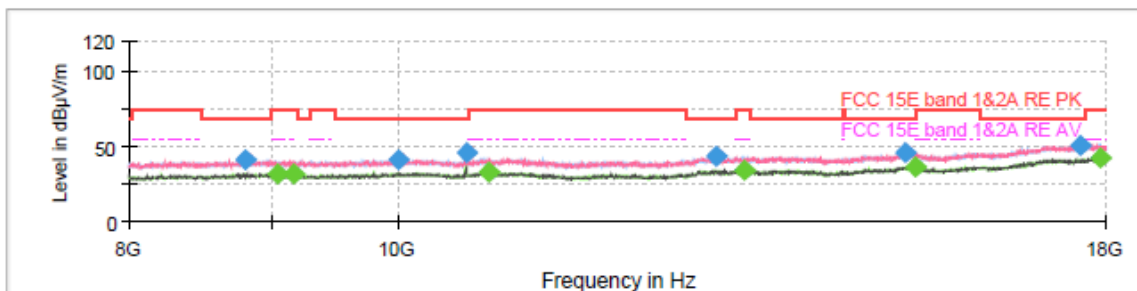

Final Result

Frequency (MHz)	MaxPeak (dBµV/m)	Average (dBµV/m)	Limit (dBµV/m)	Margin (dB)	Meas. Time (ms)	Height (cm)	Pol	Azimuth (deg)	Corr. (dB/m)
8812.500000	40.69	---	68.20	27.51	150.0	100.0	V	51.0	5.0
9052.500000	---	31.62	54.00	22.38	150.0	200.0	H	174.0	5.0
9167.500000	---	31.58	54.00	22.42	150.0	200.0	H	184.0	5.1
10005.000000	41.70	---	68.20	26.50	150.0	100.0	H	279.0	6.0
10580.000000	45.56	---	68.20	22.64	150.0	200.0	H	221.0	6.4
10788.750000	---	33.02	54.00	20.98	150.0	200.0	V	72.0	7.3
13018.750000	43.18	---	68.20	25.02	150.0	100.0	H	67.0	11.0
13326.250000	---	34.03	54.00	19.97	150.0	200.0	H	205.0	10.9
15245.000000	45.81	---	68.20	22.39	150.0	200.0	V	114.0	13.0
15373.750000	---	36.80	54.00	17.20	150.0	100.0	V	30.0	13.5
17605.000000	50.75	---	68.20	17.45	150.0	200.0	H	116.0	20.1
17907.500000	---	42.23	54.00	11.77	150.0	200.0	H	216.0	20.6