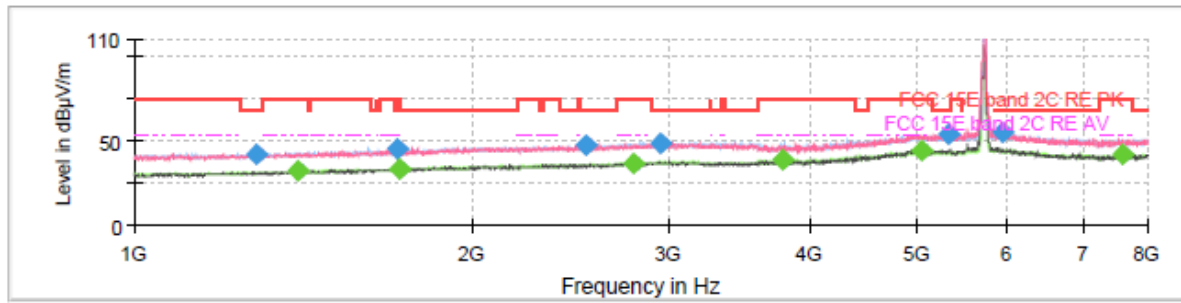

802.11ax20 CH144

Final Result

Frequency (MHz)	MaxPeak (dBµV/m)	Average (dBµV/m)	Limit (dBµV/m)	Margin (dB)	Meas. Time (ms)	Height (cm)	Pol	Azimuth (deg)	Corr. (dB/m)
1284.375000	42.54	---	68.20	25.66	150.0	200.0	H	311.0	-3.0
1400.750000	---	32.02	54.00	21.98	150.0	100.0	H	118.0	-2.2
1716.625000	45.81	---	68.20	22.39	150.0	200.0	V	5.0	-0.1
1721.875000	---	33.47	54.00	20.53	150.0	100.0	H	197.0	-0.1
2525.125000	47.91	---	68.20	20.29	150.0	100.0	H	184.0	3.8
2785.875000	---	37.09	54.00	16.91	150.0	200.0	H	264.0	5.6
2940.750000	48.87	---	68.20	19.33	150.0	200.0	H	274.0	6.6
3787.750000	---	39.23	54.00	14.77	150.0	200.0	H	46.0	8.1
5024.125000	---	44.64	54.00	9.36	150.0	100.0	H	123.0	14.4
5329.500000	54.07	---	68.20	14.13	150.0	200.0	V	225.0	14.5
5951.625000	54.51	---	68.20	13.69	150.0	100.0	V	276.0	15.8
7598.375000	---	42.10	54.00	11.90	150.0	200.0	H	26.0	15.5