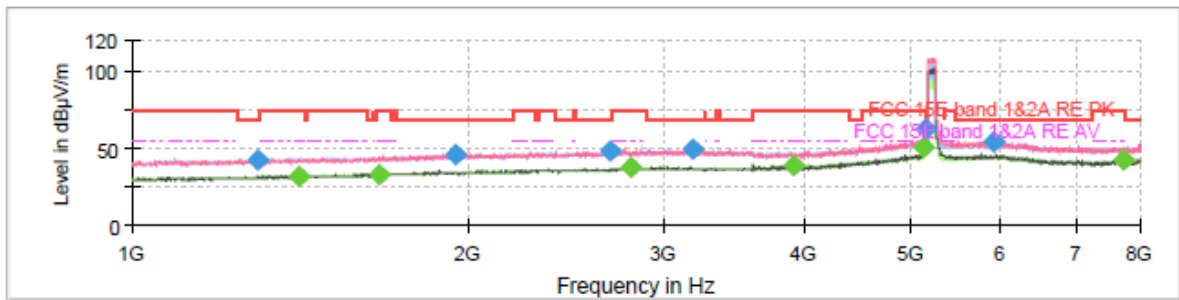

802.11ac80 CH42

Final Result

Frequency (MHz)	MaxPeak (dBµV/m)	Average (dBµV/m)	Limit (dBµV/m)	Margin (dB)	Meas. Time (ms)	Height (cm)	Pol	Azimuth (deg)	Corr. (dB/m)
1294.000000	42.80	---	68.20	25.40	150.0	200.0	V	263.0	-2.9
1413.000000	---	32.12	54.00	21.88	150.0	200.0	H	259.0	-2.1
1664.125000	---	33.18	54.00	20.82	150.0	200.0	V	208.0	-0.4
1952.875000	45.83	---	68.20	22.37	150.0	200.0	H	316.0	1.4
2676.500000	47.73	---	68.20	20.47	150.0	200.0	H	338.0	4.8
2797.250000	---	37.07	54.00	16.93	150.0	200.0	V	194.0	5.7
3179.625000	48.94	---	68.20	19.26	150.0	200.0	H	0.0	7.3
3908.500000	---	38.98	54.00	15.02	150.0	200.0	V	308.0	8.1
5124.750000	---	50.68	54.00	3.32	150.0	200.0	V	136.0	14.5
5142.250000	62.68	---	74.00	11.32	150.0	200.0	V	144.0	14.5
5910.500000	54.41	---	68.20	13.79	150.0	200.0	H	216.0	15.8
7747.125000	---	42.12	54.00	11.88	150.0	200.0	V	285.0	15.3