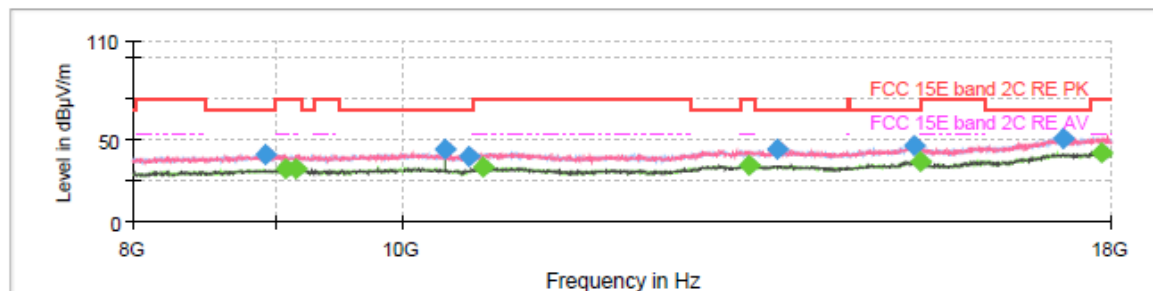

Final Result

Frequency (MHz)	MaxPeak (dBµV/m)	Average (dBµV/m)	Limit (dBµV/m)	Margin (dB)	Meas. Time (ms)	Height (cm)	Pol	Azimuth (deg)	Corr. (dB/m)
8967.500000	40.75	---	68.20	27.45	150.0	200.0	V	13.0	5.1
9141.250000	---	31.71	54.00	22.29	150.0	100.0	H	0.0	5.1
9167.500000	---	31.41	54.00	22.59	150.0	200.0	V	98.0	5.1
10360.000000	45.02	---	68.20	23.18	150.0	200.0	H	197.0	6.4
10563.750000	40.61	---	68.20	27.59	150.0	100.0	H	356.0	6.3
11006.250000	---	33.14	54.00	20.86	150.0	200.0	H	298.0	7.1
13020.000000	44.05	---	68.20	24.15	150.0	200.0	H	266.0	11.0
13353.750000	---	34.49	54.00	19.51	150.0	200.0	H	303.0	11.0
15155.000000	46.83	---	68.20	21.37	150.0	200.0	V	192.0	12.2
15361.250000	---	36.34	54.00	17.66	150.0	200.0	V	29.0	13.6
17616.250000	50.84	---	68.20	17.36	150.0	200.0	V	61.0	20.2
17801.250000	---	42.14	54.00	11.86	150.0	200.0	H	309.0	20.5

802.11a CH100

Final Result

Frequency (MHz)	MaxPeak (dBµV/m)	Average (dBµV/m)	Limit (dBµV/m)	Margin (dB)	Meas. Time (ms)	Height (cm)	Pol	Azimuth (deg)	Corr. (dB/m)
1252.875000	43.97	---	68.20	24.23	150.0	200.0	V	59.0	-3.2
1410.375000	---	32.00	54.00	22.00	150.0	100.0	V	251.0	-2.1
1685.125000	---	33.18	54.00	20.82	150.0	200.0	H	204.0	-0.4
1965.125000	46.39	---	68.20	21.81	150.0	200.0	H	91.0	1.3
2502.375000	48.27	---	68.20	19.93	150.0	100.0	V	152.0	3.9
2820.000000	---	36.99	54.00	17.01	150.0	200.0	H	68.0	5.8
3137.625000	49.08	---	68.20	19.12	150.0	200.0	V	141.0	7.4
3602.250000	---	39.37	54.00	14.63	150.0	100.0	H	68.0	7.9
5358.375000	---	46.89	54.00	7.11	150.0	200.0	V	292.0	14.6
5469.500000	61.06	---	68.20	7.14	150.0	200.0	V	235.0	14.8
5885.125000	54.89	---	68.20	13.31	150.0	100.0	V	204.0	15.8
7748.875000	---	42.09	54.00	11.91	150.0	200.0	V	344.0	15.3