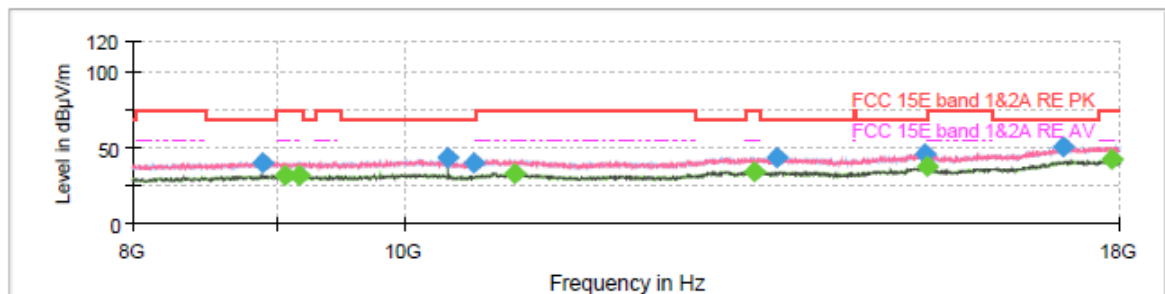

Final Result

Frequency (MHz)	MaxPeak (dBµV/m)	Average (dBµV/m)	Limit (dBµV/m)	Margin (dB)	Meas. Time (ms)	Height (cm)	Pol	Azimuth (deg)	Corr. (dB/m)
8691.250000	42.08	---	68.20	26.12	150.0	200.0	V	176.0	4.9
9028.750000	---	31.69	54.00	22.31	150.0	100.0	V	14.0	5.0
9168.750000	---	31.71	54.00	22.29	150.0	200.0	H	115.0	5.1
10360.000000	45.50	---	68.20	22.70	150.0	100.0	V	77.0	6.4
10521.250000	40.42	---	68.20	27.78	150.0	200.0	H	315.0	6.2
10992.500000	---	33.02	54.00	20.98	150.0	200.0	V	155.0	7.1
13352.500000	---	34.03	54.00	19.97	150.0	100.0	V	124.0	11.0
13596.250000	43.63	---	68.20	24.57	150.0	200.0	H	78.0	10.1
15287.500000	46.28	---	68.20	21.92	150.0	100.0	V	56.0	13.3
15357.500000	---	36.56	54.00	17.44	150.0	200.0	H	157.0	13.6
17355.000000	50.60	---	68.20	17.60	150.0	100.0	H	357.0	20.3
17910.000000	---	42.56	54.00	11.44	150.0	200.0	V	51.0	20.6

802.11ac80 CH58

Final Result

Frequency (MHz)	MaxPeak (dBµV/m)	Average (dBµV/m)	Limit (dBµV/m)	Margin (dB)	Meas. Time (ms)	Height (cm)	Pol	Azimuth (deg)	Corr. (dB/m)
1245.875000	42.86	---	68.20	25.34	150.0	200.0	H	310.0	-3.2
1374.500000	---	32.10	54.00	21.90	150.0	200.0	H	357.0	-2.3
1706.125000	---	33.50	54.00	20.50	150.0	200.0	H	208.0	-0.2
1997.500000	45.95	---	68.20	22.25	150.0	200.0	H	90.0	1.7
2628.375000	47.75	---	68.20	20.45	150.0	200.0	V	76.0	4.5
2746.500000	---	37.01	54.00	16.99	150.0	200.0	H	266.0	5.3
3000.250000	49.35	---	68.20	18.85	150.0	200.0	H	142.0	7.0
3792.125000	---	39.13	54.00	14.87	150.0	200.0	H	252.0	8.1
5353.125000	65.77	---	74.00	8.23	150.0	200.0	V	173.0	14.6
5375.000000	---	50.74	54.00	3.26	150.0	200.0	V	359.0	14.6
5712.750000	54.77	---	68.20	13.43	150.0	200.0	V	248.0	15.6
7620.250000	---	42.25	54.00	11.75	150.0	200.0	H	193.0	15.5