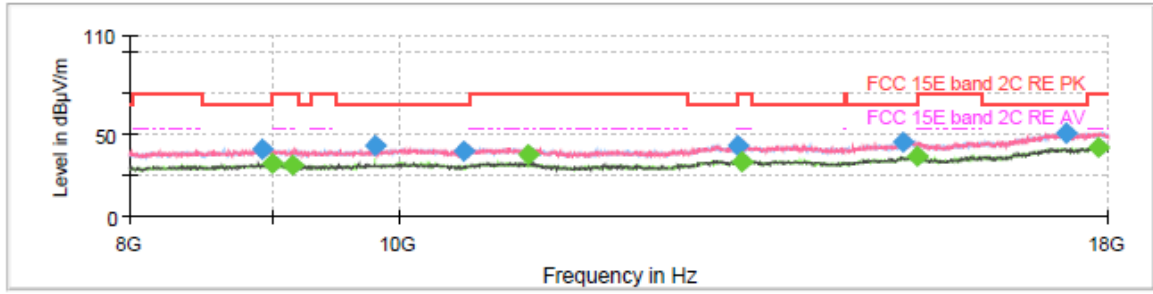

Final Result

Frequency (MHz)	MaxPeak (dBµV/m)	Average (dBµV/m)	Limit (dBµV/m)	Margin (dB)	Meas. Time (ms)	Height (cm)	Pol	Azimuth (deg)	Corr. (dB/m)
8928.750000	41.20	---	68.20	27.00	150.0	200.0	H	102.0	5.2
9005.000000	---	31.84	54.00	22.16	150.0	100.0	V	355.0	5.0
9162.500000	---	31.43	54.00	22.57	150.0	200.0	H	121.0	5.1
9807.500000	42.99	---	68.20	25.21	150.0	200.0	H	144.0	5.6
10560.000000	40.21	---	68.20	27.99	150.0	100.0	H	17.0	6.3
11140.000000	---	37.43	54.00	16.57	150.0	200.0	H	264.0	7.2
13248.750000	43.40	---	68.20	24.80	150.0	200.0	H	147.0	10.6
13281.250000	---	33.74	54.00	20.26	150.0	100.0	V	78.0	10.8
15177.500000	45.70	---	68.20	22.50	150.0	200.0	H	290.0	12.4
15351.250000	---	36.69	54.00	17.31	150.0	200.0	H	298.0	13.6
17367.500000	50.84	---	68.20	17.36	150.0	100.0	V	288.0	20.3
17863.750000	---	42.35	54.00	11.65	150.0	200.0	H	286.0	20.5