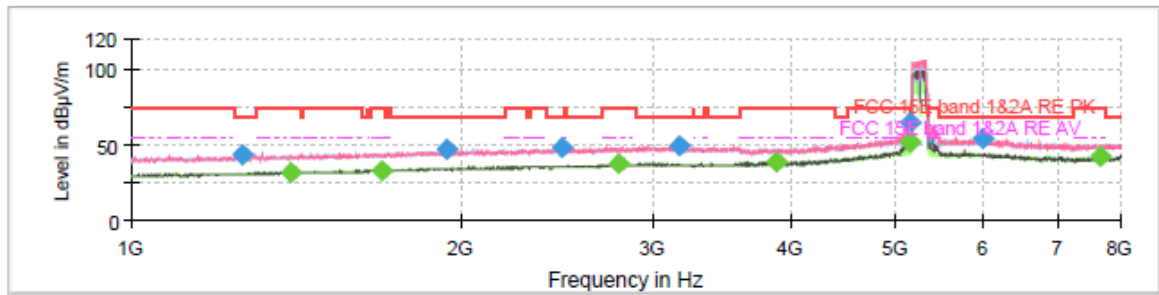

802.11ac160 CH50

Final Result

Frequency (MHz)	MaxPeak (dBµV/m)	Average (dBµV/m)	Limit (dBµV/m)	Margin (dB)	Meas. Time (ms)	Height (cm)	Pol	Azimuth (deg)	Corr. (dB/m)
1264.250000	42.97	---	68.20	25.23	150.0	200.0	V	21.0	-3.1
1401.625000	---	32.06	54.00	21.94	150.0	100.0	H	232.0	-2.2
1697.375000	---	33.27	54.00	20.73	150.0	200.0	H	259.0	-0.3
1938.000000	46.72	---	68.20	21.48	150.0	200.0	V	81.0	1.4
2473.500000	48.09	---	68.20	20.11	150.0	100.0	H	69.0	3.5
2790.250000	---	37.36	54.00	16.64	150.0	200.0	H	239.0	5.7
3163.875000	49.30	---	68.20	18.90	150.0	200.0	H	239.0	7.4
3890.125000	---	39.21	54.00	14.79	150.0	100.0	V	240.0	8.1
5133.500000	---	51.48	54.00	2.52	150.0	200.0	V	313.0	14.5
5144.000000	64.87	---	74.00	9.13	150.0	200.0	V	0.0	14.5
6002.375000	54.14	---	68.20	14.06	150.0	100.0	V	168.0	16.0
7671.875000	---	42.33	54.00	11.67	150.0	200.0	V	327.0	15.1