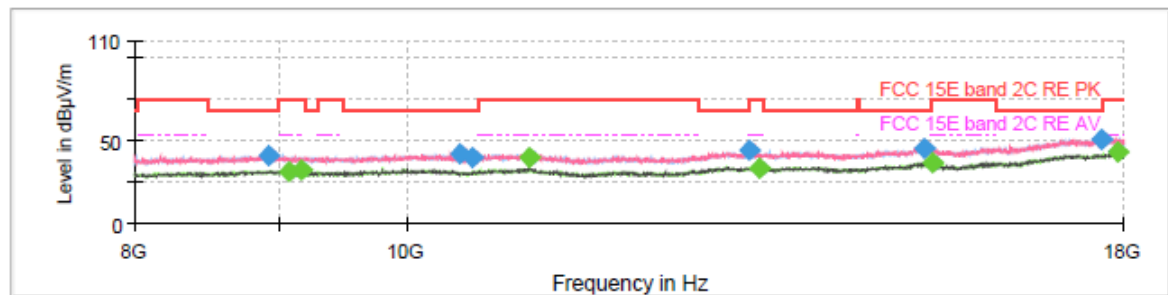

Final Result

Frequency (MHz)	MaxPeak (dBµV/m)	Average (dBµV/m)	Limit (dBµV/m)	Margin (dB)	Meas. Time (ms)	Height (cm)	Pol	Azimuth (deg)	Corr. (dB/m)
8932.500000	41.45	---	68.20	26.75	150.0	200.0	V	280.0	5.2
9085.000000	---	31.49	54.00	22.51	150.0	200.0	V	190.0	5.0
9167.500000	---	32.36	54.00	21.64	150.0	200.0	H	177.0	5.1
10453.750000	42.11	---	68.20	26.09	150.0	200.0	H	217.0	6.2
10561.250000	40.10	---	68.20	28.10	150.0	200.0	V	247.0	6.3
11060.000000	---	39.51	54.00	14.49	150.0	200.0	H	166.0	7.2
13240.000000	43.74	---	68.20	24.46	150.0	200.0	V	337.0	10.6
13356.250000	---	33.94	54.00	20.06	150.0	200.0	V	265.0	11.0
15292.500000	45.67	---	68.20	22.53	150.0	200.0	H	127.0	13.3
15383.750000	---	36.56	54.00	17.44	150.0	200.0	H	5.0	13.5
17668.750000	50.66	---	68.20	17.54	150.0	200.0	H	40.0	20.3
17907.500000	---	42.70	54.00	11.30	150.0	200.0	H	87.0	20.6