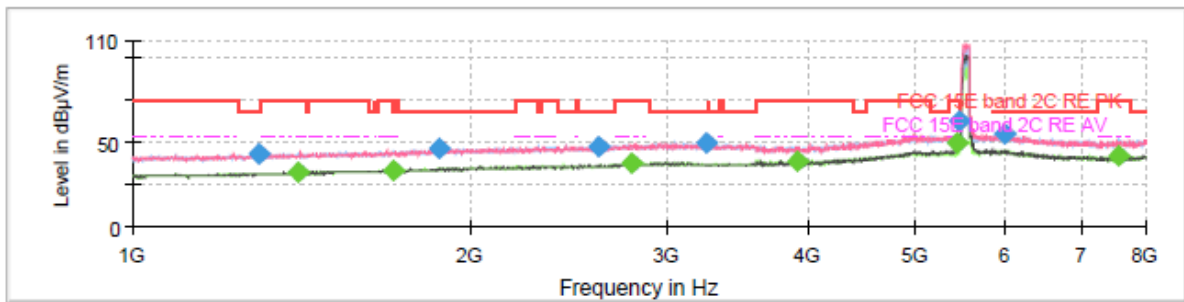

802.11ac80 CH106

Final Result

Frequency (MHz)	MaxPeak (dBµV/m)	Average (dBµV/m)	Limit (dBµV/m)	Margin (dB)	Meas. Time (ms)	Height (cm)	Pol	Azimuth (deg)	Corr. (dB/m)
1296.625000	43.25	---	68.20	24.95	150.0	200.0	V	211.0	-2.9
1404.250000	---	32.12	54.00	21.88	150.0	200.0	H	29.0	-2.2
1709.625000	---	33.59	54.00	20.41	150.0	200.0	H	57.0	-0.2
1879.375000	46.03	---	68.20	22.17	150.0	200.0	V	343.0	0.9
2607.375000	47.96	---	68.20	20.24	150.0	200.0	V	348.0	4.4
2791.125000	---	37.32	54.00	16.68	150.0	200.0	V	69.0	5.7
3241.750000	49.38	---	68.20	18.82	150.0	200.0	V	261.0	7.5
3915.500000	---	38.88	54.00	15.12	150.0	200.0	H	67.0	8.1
5433.625000	---	50.09	54.00	3.91	150.0	200.0	V	322.0	14.7
5460.750000	63.03	---	68.20	5.17	150.0	200.0	V	149.0	14.8
5985.750000	55.33	---	68.20	12.87	150.0	200.0	V	211.0	15.9
7576.500000	---	42.05	54.00	11.95	150.0	200.0	H	138.0	15.4