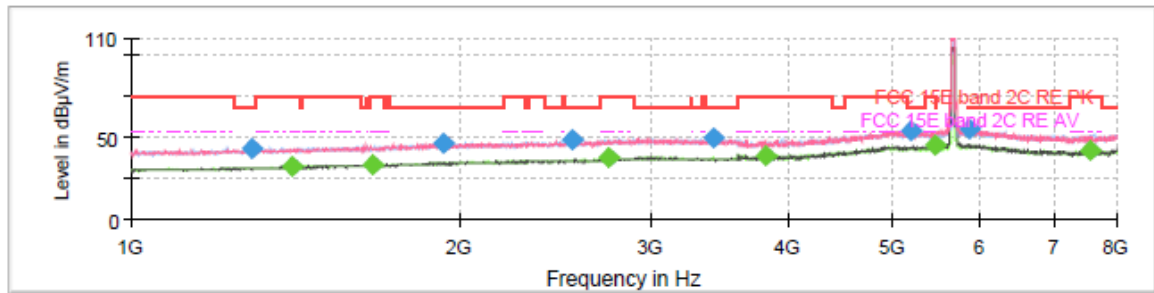

802.11ax40 CH134

Final Result

Frequency (MHz)	MaxPeak (dBµV/m)	Average (dBµV/m)	Limit (dBµV/m)	Margin (dB)	Meas. Time (ms)	Height (cm)	Pol	Azimuth (deg)	Corr. (dB/m)
1291.375000	43.05	---	68.20	25.15	150.0	200.0	H	76.0	-2.9
1405.125000	---	32.22	54.00	21.78	150.0	100.0	V	181.0	-2.1
1665.875000	---	33.25	54.00	20.75	150.0	200.0	H	133.0	-0.4
1931.000000	46.02	---	68.20	22.18	150.0	200.0	V	191.0	1.3
2539.125000	48.08	---	68.20	20.12	150.0	200.0	H	224.0	4.0
2736.875000	---	37.28	54.00	16.72	150.0	100.0	H	112.0	5.3
3414.125000	49.59	---	68.20	18.61	150.0	200.0	H	199.0	7.8
3811.375000	---	39.07	54.00	14.93	150.0	200.0	H	204.0	8.0
5176.375000	53.60	---	68.20	14.60	150.0	200.0	V	191.0	14.5
5459.875000	---	45.09	54.00	8.91	150.0	200.0	V	165.0	14.8
5863.250000	55.01	---	68.20	13.19	150.0	200.0	V	104.0	15.9
7553.750000	---	42.18	54.00	11.82	150.0	200.0	H	204.0	15.4