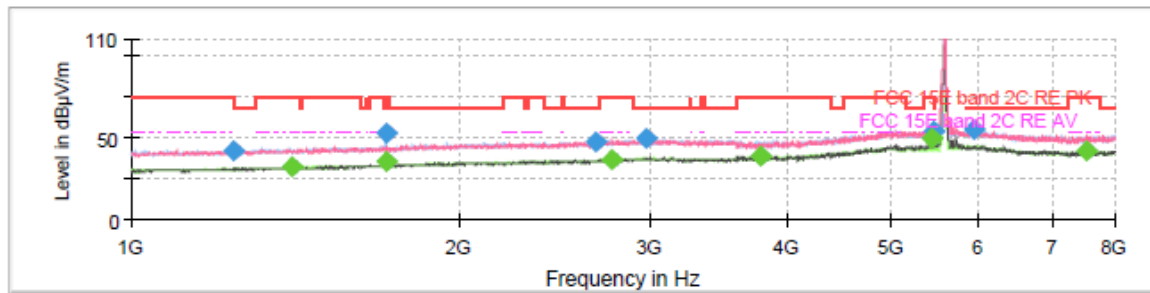

802.11a CH116

Final Result

Frequency (MHz)	MaxPeak (dBµV/m)	Average (dBµV/m)	Limit (dBµV/m)	Margin (dB)	Meas. Time (ms)	Height (cm)	Pol	Azimuth (deg)	Corr. (dB/m)
1241.500000	42.51	---	68.20	25.69	150.0	100.0	V	207.0	-3.3
1402.500000	---	31.94	54.00	22.06	150.0	200.0	H	83.0	-2.2
1714.000000	52.79	---	68.20	15.41	150.0	100.0	H	240.0	-0.1
1719.250000	---	35.05	54.00	18.95	150.0	200.0	H	214.0	-0.1
2669.500000	47.92	---	68.20	20.28	150.0	200.0	H	194.0	4.8
2765.750000	---	36.98	54.00	17.02	150.0	100.0	H	120.0	5.4
2967.875000	50.01	---	68.20	18.19	150.0	200.0	H	99.0	6.7
3791.250000	---	39.15	54.00	14.85	150.0	200.0	V	264.0	8.1
5432.750000	---	50.04	54.00	3.96	150.0	100.0	V	77.0	14.7
5460.750000	54.18	---	68.20	14.02	150.0	200.0	V	354.0	14.8
5951.625000	54.81	---	68.20	13.39	150.0	200.0	H	145.0	15.8
7544.125000	---	42.11	54.00	11.89	150.0	100.0	H	230.0	15.3