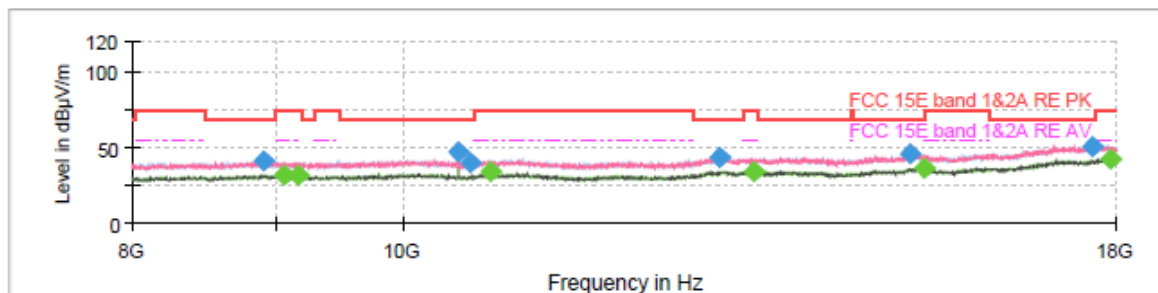

Final Result

Frequency (MHz)	MaxPeak (dBµV/m)	Average (dBµV/m)	Limit (dBµV/m)	Margin (dB)	Meas. Time (ms)	Height (cm)	Pol	Azimuth (deg)	Corr. (dB/m)
8916.250000	40.77	---	68.20	27.43	150.0	100.0	V	24.0	5.2
9068.750000	---	31.36	54.00	22.64	150.0	200.0	V	311.0	5.0
9171.250000	---	31.26	54.00	22.74	150.0	200.0	H	323.0	5.1
10460.000000	46.76	---	68.20	21.44	150.0	200.0	H	203.0	6.2
10571.250000	40.54	---	68.20	27.66	150.0	100.0	V	0.0	6.4
10750.000000	---	33.69	54.00	20.31	150.0	200.0	V	0.0	7.4
12987.500000	43.43	---	68.20	24.77	150.0	200.0	H	344.0	10.8
13355.000000	---	34.23	54.00	19.77	150.0	100.0	H	160.0	11.0
15188.750000	46.12	---	68.20	22.08	150.0	200.0	V	182.0	12.5
15352.500000	---	36.01	54.00	17.99	150.0	100.0	V	177.0	13.6
17640.000000	50.97	---	68.20	17.23	150.0	200.0	V	3.0	20.2
17917.500000	---	42.50	54.00	11.50	150.0	100.0	H	35.0	20.5