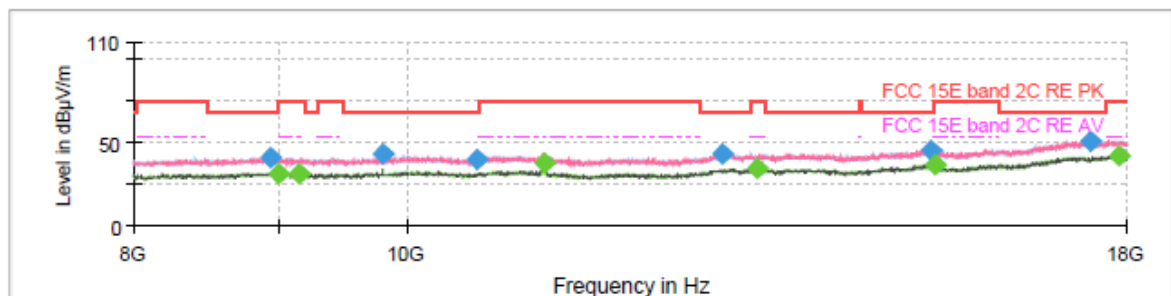

Final Result

Frequency (MHz)	MaxPeak (dBµV/m)	Average (dBµV/m)	Limit (dBµV/m)	Margin (dB)	Meas. Time (ms)	Height (cm)	Pol	Azimuth (deg)	Corr. (dB/m)
8940.000000	40.73	---	68.20	27.47	150.0	100.0	V	177.0	5.2
9011.250000	---	31.75	54.00	22.25	150.0	200.0	H	338.0	5.0
9161.250000	---	31.30	54.00	22.70	150.0	200.0	H	245.0	5.1
9807.500000	42.78	---	68.20	25.42	150.0	100.0	V	230.0	5.6
10591.250000	40.11	---	68.20	28.09	150.0	200.0	H	279.0	6.5
11180.000000	---	37.74	54.00	16.26	150.0	200.0	V	230.0	7.3
12935.000000	43.37	---	68.20	24.83	150.0	100.0	H	200.0	10.6
13318.750000	---	34.29	54.00	19.71	150.0	200.0	H	193.0	10.9
15340.000000	45.60	---	68.20	22.60	150.0	200.0	H	350.0	13.6
15387.500000	---	36.44	54.00	17.56	150.0	100.0	H	226.0	13.4
17461.250000	50.63	---	68.20	17.57	150.0	200.0	H	81.0	20.2
17880.000000	---	42.21	54.00	11.79	150.0	200.0	H	174.0	20.5