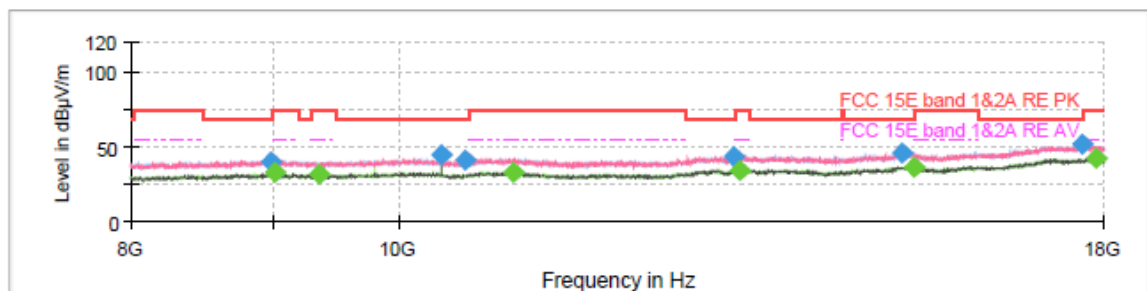

Final Result

Frequency (MHz)	MaxPeak (dBµV/m)	Average (dBµV/m)	Limit (dBµV/m)	Margin (dB)	Meas. Time (ms)	Height (cm)	Pol	Azimuth (deg)	Corr. (dB/m)
8985.000000	40.56	---	68.20	27.64	150.0	200.0	V	96.0	5.0
9016.250000	---	32.57	54.00	21.43	150.0	100.0	H	183.0	5.0
9362.500000	---	31.72	54.00	22.28	150.0	200.0	H	196.0	5.4
10360.000000	44.72	---	68.20	23.48	150.0	200.0	V	70.0	6.4
10576.250000	41.56	---	68.20	26.64	150.0	100.0	H	134.0	6.4
11005.000000	---	33.39	54.00	20.61	150.0	200.0	V	27.0	7.1
13221.250000	43.87	---	68.20	24.33	150.0	200.0	H	341.0	10.5
13277.500000	---	34.46	54.00	19.54	150.0	200.0	V	80.0	10.7
15206.250000	46.37	---	68.20	21.83	150.0	200.0	V	329.0	12.6
15356.250000	---	36.33	54.00	17.67	150.0	100.0	H	359.0	13.6
17677.500000	51.25	---	68.20	16.95	150.0	200.0	V	231.0	20.3
17870.000000	---	42.07	54.00	11.93	150.0	100.0	H	202.0	20.5