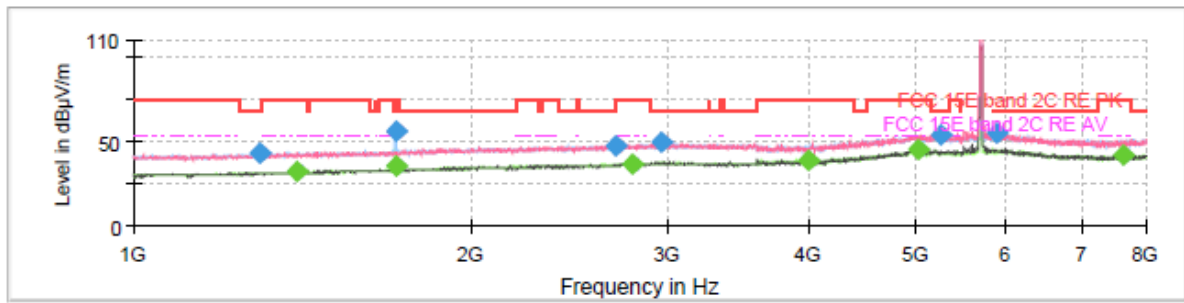

802.11a CH140

Final Result

Frequency (MHz)	MaxPeak (dBµV/m)	Average (dBµV/m)	Limit (dBµV/m)	Margin (dB)	Meas. Time (ms)	Height (cm)	Pol	Azimuth (deg)	Corr. (dB/m)
1296.625000	43.28	---	68.20	24.92	150.0	200.0	H	34.0	-2.9
1399.875000	---	32.09	54.00	21.91	150.0	100.0	H	0.0	-2.2
1714.875000	55.89	---	68.20	12.31	150.0	200.0	H	258.0	-0.1
1719.250000	---	36.05	54.00	17.95	150.0	100.0	H	258.0	-0.1
2689.625000	47.74	---	68.20	20.46	150.0	200.0	V	295.0	4.9
2787.625000	---	36.95	54.00	17.05	150.0	100.0	V	254.0	5.6
2954.750000	49.84	---	68.20	18.36	150.0	200.0	V	259.0	6.7
3994.250000	---	38.96	54.00	15.04	150.0	100.0	V	96.0	8.1
5004.000000	---	44.82	54.00	9.18	150.0	200.0	H	70.0	14.4
5256.875000	53.74	---	68.20	14.46	150.0	100.0	V	279.0	14.5
5895.625000	55.28	---	68.20	12.92	150.0	200.0	H	34.0	15.8
7631.625000	---	42.39	54.00	11.61	150.0	100.0	V	326.0	15.4