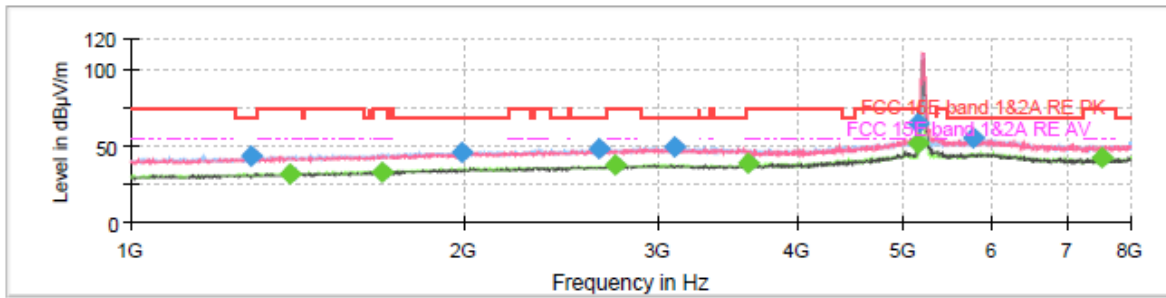

802.11ax20 CH40

Final Result

Frequency (MHz)	MaxPeak (dBµV/m)	Average (dBµV/m)	Limit (dBµV/m)	Margin (dB)	Meas. Time (ms)	Height (cm)	Pol	Azimuth (deg)	Corr. (dB/m)
1287.875000	43.31	---	68.20	24.89	150.0	100.0	H	297.0	-2.9
1394.625000	---	32.19	54.00	21.81	150.0	200.0	H	183.0	-2.2
1685.125000	---	33.40	54.00	20.60	150.0	100.0	H	269.0	-0.4
1991.375000	46.32	---	68.20	21.88	150.0	200.0	H	359.0	1.7
2643.250000	48.24	---	68.20	19.96	150.0	100.0	H	219.0	4.5
2744.750000	---	37.12	54.00	16.88	150.0	200.0	V	61.0	5.3
3093.000000	49.30	---	68.20	18.90	150.0	100.0	H	359.0	7.1
3613.625000	---	39.07	54.00	14.93	150.0	200.0	H	197.0	7.9
5146.625000	64.55	---	74.00	9.45	150.0	100.0	V	0.0	14.5
5147.500000	---	52.06	54.00	1.94	150.0	200.0	V	154.0	14.5
5776.625000	54.81	---	68.20	13.39	150.0	100.0	V	32.0	15.8
7549.375000	---	42.07	54.00	11.93	150.0	200.0	H	103.0	15.3