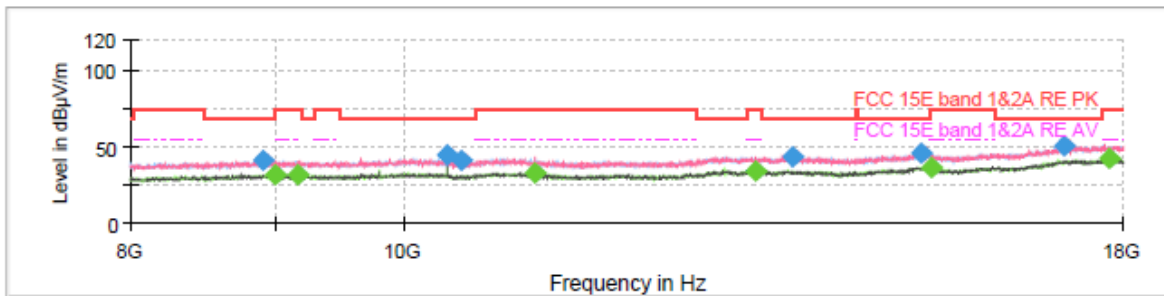

Final Result

Frequency (MHz)	MaxPeak (dBµV/m)	Average (dBµV/m)	Limit (dBµV/m)	Margin (dB)	Meas. Time (ms)	Height (cm)	Pol	Azimuth (deg)	Corr. (dB/m)
8846.250000	40.85	---	68.20	27.35	150.0	100.0	V	0.0	5.0
9027.500000	---	31.92	54.00	22.08	150.0	200.0	V	137.0	5.0
9413.750000	---	31.87	54.00	22.13	150.0	100.0	V	13.0	5.5
10360.000000	43.75	---	68.20	24.45	150.0	200.0	V	71.0	6.4
10518.750000	40.24	---	68.20	27.96	150.0	100.0	V	1.0	6.2
10928.750000	---	33.32	54.00	20.68	150.0	200.0	V	153.0	7.1
13035.000000	43.93	---	68.20	24.27	150.0	100.0	V	321.0	11.0
13352.500000	---	34.27	54.00	19.73	150.0	200.0	V	8.0	11.0
15327.500000	45.91	---	68.20	22.29	150.0	200.0	V	342.0	13.5
15353.750000	---	36.42	54.00	17.58	150.0	100.0	H	245.0	13.6
17306.250000	50.57	---	68.20	17.63	150.0	200.0	H	255.0	20.2
17887.500000	---	42.23	54.00	11.77	150.0	200.0	V	195.0	20.5

802.11ax20 CH64

Final Result

Frequency (MHz)	MaxPeak (dBµV/m)	Average (dBµV/m)	Limit (dBµV/m)	Margin (dB)	Meas. Time (ms)	Height (cm)	Pol	Azimuth (deg)	Corr. (dB/m)
1295.750000	42.95	---	68.20	25.25	150.0	100.0	H	314.0	-2.9
1403.375000	---	32.23	54.00	21.77	150.0	200.0	V	202.0	-2.2
1720.125000	---	33.40	54.00	20.60	150.0	100.0	H	289.0	-0.1
1912.625000	46.69	---	68.20	21.51	150.0	200.0	V	339.0	1.1
2637.125000	48.91	---	68.20	19.29	150.0	100.0	H	180.0	4.5
2789.375000	---	37.20	54.00	16.80	150.0	200.0	H	238.0	5.7
3050.125000	49.85	---	68.20	18.35	150.0	200.0	V	70.0	6.9
3778.125000	---	39.27	54.00	14.73	150.0	100.0	H	152.0	8.0
5351.375000	63.40	---	74.00	10.60	150.0	200.0	V	0.0	14.6
5352.250000	---	50.84	54.00	3.16	150.0	200.0	V	359.0	14.6
5945.500000	54.34	---	68.20	13.86	150.0	100.0	H	159.0	15.8
7594.875000	---	42.04	54.00	11.96	150.0	200.0	H	166.0	15.5