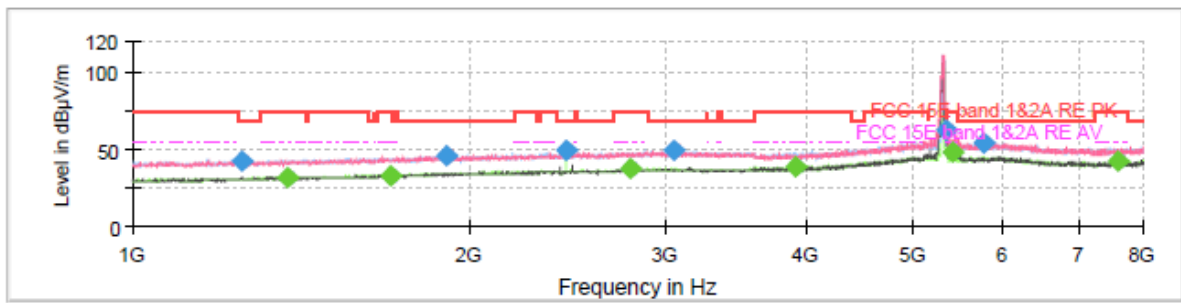

802.11a CH60

Final Result

Frequency (MHz)	MaxPeak (dBµV/m)	Average (dBµV/m)	Limit (dBµV/m)	Margin (dB)	Meas. Time (ms)	Height (cm)	Pol	Azimuth (deg)	Corr. (dB/m)
1253.750000	42.55	---	68.20	25.65	150.0	200.0	V	334.0	-3.2
1374.500000	---	32.25	54.00	21.75	150.0	200.0	H	0.0	-2.3
1701.750000	---	33.19	54.00	20.81	150.0	200.0	V	311.0	-0.3
1906.500000	46.05	---	68.20	22.15	150.0	200.0	V	122.0	1.1
2442.875000	49.01	---	68.20	19.19	150.0	200.0	H	30.0	3.6
2791.125000	---	37.11	54.00	16.89	150.0	200.0	H	232.0	5.7
3052.750000	48.94	---	68.20	19.26	150.0	200.0	H	30.0	7.0
3923.375000	---	38.74	54.00	15.26	150.0	200.0	H	187.0	8.0
5352.250000	62.89	---	74.00	11.11	150.0	200.0	V	221.0	14.6
5400.375000	---	48.15	54.00	5.85	150.0	200.0	V	76.0	14.6
5761.750000	53.88	---	68.20	14.32	150.0	200.0	H	187.0	15.7
7596.625000	---	41.99	54.00	12.01	150.0	200.0	V	258.0	15.5