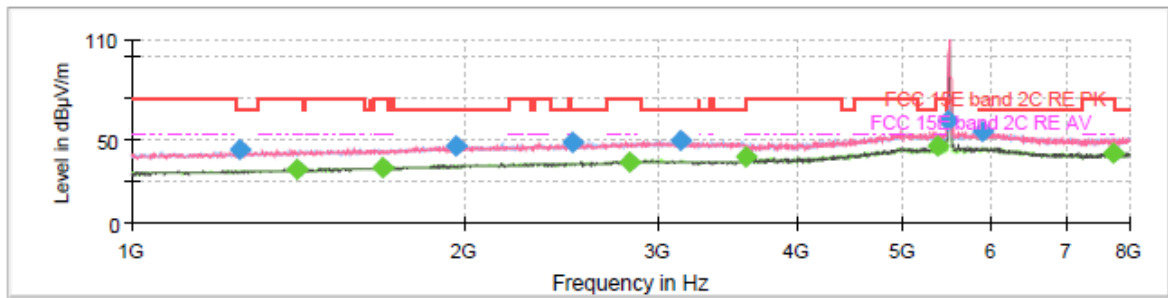

802.11a CH100

Final Result

Frequency (MHz)	MaxPeak (dBµV/m)	Average (dBµV/m)	Limit (dBµV/m)	Margin (dB)	Meas. Time (ms)	Height (cm)	Pol	Azimuth (deg)	Corr. (dB/m)
1252.875000	43.97	---	68.20	24.23	150.0	200.0	V	59.0	-3.2
1410.375000	---	32.00	54.00	22.00	150.0	100.0	V	251.0	-2.1
1685.125000	---	33.18	54.00	20.82	150.0	200.0	H	204.0	-0.4
1965.125000	46.39	---	68.20	21.81	150.0	200.0	H	91.0	1.3
2502.375000	48.27	---	68.20	19.93	150.0	100.0	V	152.0	3.9
2820.000000	---	36.99	54.00	17.01	150.0	200.0	H	68.0	5.8
3137.625000	49.08	---	68.20	19.12	150.0	200.0	V	141.0	7.4
3602.250000	---	39.37	54.00	14.63	150.0	100.0	H	68.0	7.9
5358.375000	---	46.89	54.00	7.11	150.0	200.0	V	292.0	14.6
5469.500000	61.06	---	68.20	7.14	150.0	200.0	V	235.0	14.8
5885.125000	54.89	---	68.20	13.31	150.0	100.0	V	204.0	15.8
7748.875000	---	42.09	54.00	11.91	150.0	200.0	V	344.0	15.3