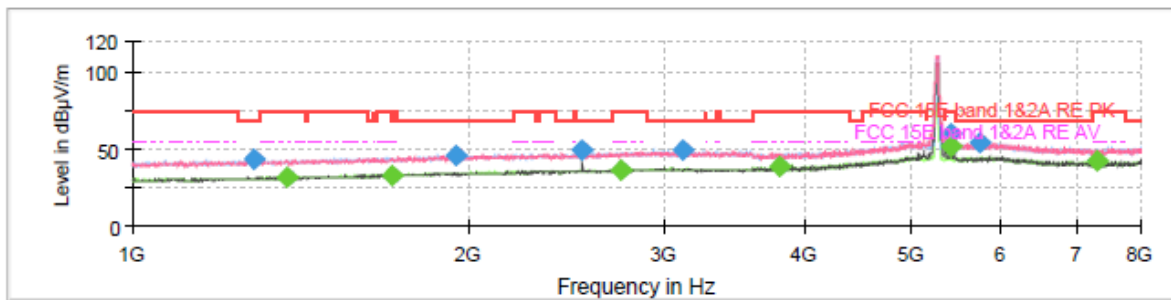

802.11a CH48

Final Result

Frequency (MHz)	MaxPeak (dBµV/m)	Average (dBµV/m)	Limit (dBµV/m)	Margin (dB)	Meas. Time (ms)	Height (cm)	Pol	Azimuth (deg)	Corr. (dB/m)
1271.250000	43.09	---	68.20	25.11	150.0	200.0	V	178.0	-3.1
1374.500000	---	32.44	54.00	21.56	150.0	200.0	H	300.0	-2.3
1700.875000	---	33.19	54.00	20.81	150.0	200.0	H	0.0	-0.3
1987.875000	47.10	---	68.20	21.10	150.0	200.0	H	56.0	1.7
2573.250000	47.42	---	68.20	20.78	150.0	200.0	H	175.0	4.2
2740.375000	---	37.07	54.00	16.93	150.0	200.0	V	237.0	5.3
3010.750000	49.40	---	68.20	18.80	150.0	200.0	H	71.0	7.0
3894.500000	---	38.83	54.00	15.17	150.0	200.0	H	27.0	8.1
5382.875000	---	52.65	54.00	1.35	150.0	200.0	V	259.0	14.6
5549.125000	53.74	---	68.20	14.46	150.0	200.0	H	182.0	15.0
5853.625000	54.28	---	68.20	13.92	150.0	200.0	V	0.0	15.9
7367.375000	---	42.17	54.00	11.83	150.0	200.0	H	161.0	14.4

802.11a CH52

Final Result

Frequency (MHz)	MaxPeak (dBµV/m)	Average (dBµV/m)	Limit (dBµV/m)	Margin (dB)	Meas. Time (ms)	Height (cm)	Pol	Azimuth (deg)	Corr. (dB/m)
1285.250000	43.55	---	68.20	24.65	150.0	200.0	H	18.0	-2.9
1374.500000	---	32.00	54.00	22.00	150.0	200.0	H	40.0	-2.3
1707.875000	---	33.10	54.00	20.90	150.0	200.0	H	75.0	-0.2
1953.750000	46.39	---	68.20	21.81	150.0	200.0	H	134.0	1.4
2532.125000	49.26	---	68.20	18.94	150.0	200.0	V	225.0	3.9
2743.000000	---	37.01	54.00	16.99	150.0	200.0	H	192.0	5.3
3118.375000	49.51	---	68.20	18.69	150.0	200.0	H	266.0	7.2
3797.375000	---	38.95	54.00	15.05	150.0	200.0	H	47.0	8.1
5411.750000	59.60	---	74.00	14.40	150.0	200.0	V	321.0	14.7
5411.750000	---	51.20	54.00	2.80	150.0	200.0	V	321.0	14.7
5744.250000	54.20	---	68.20	14.00	150.0	200.0	V	314.0	15.7
7328.000000	---	41.77	54.00	12.23	150.0	200.0	H	0.0	14.2