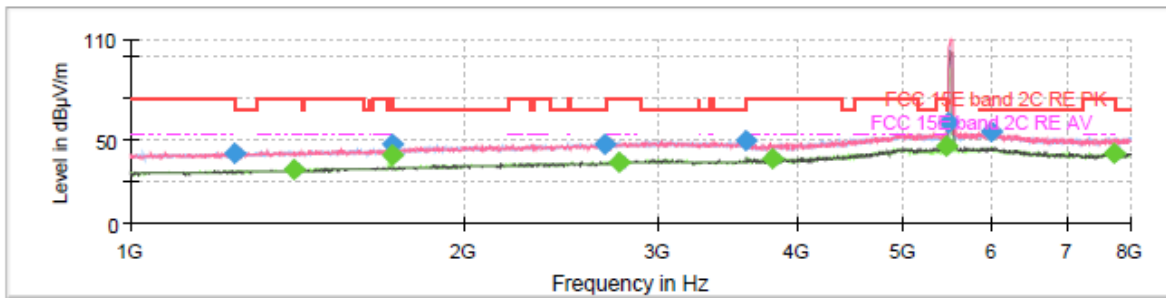

802.11ax40 CH102

Final Result

Frequency (MHz)	MaxPeak (dBµV/m)	Average (dBµV/m)	Limit (dBµV/m)	Margin (dB)	Meas. Time (ms)	Height (cm)	Pol	Azimuth (deg)	Corr. (dB/m)
1243.250000	42.56	---	68.20	25.64	150.0	200.0	H	132.0	-3.2
1404.250000	---	31.95	54.00	22.05	150.0	100.0	H	158.0	-2.2
1721.000000	---	40.87	54.00	13.13	150.0	200.0	H	122.0	-0.1
1722.750000	47.34	---	68.20	20.86	150.0	100.0	H	122.0	-0.1
2680.875000	47.79	---	68.20	20.41	150.0	200.0	V	97.0	4.9
2762.250000	---	37.10	54.00	16.90	150.0	200.0	H	225.0	5.4
3597.875000	49.22	---	68.20	18.98	150.0	200.0	H	355.0	7.9
3804.375000	---	39.21	54.00	14.79	150.0	100.0	V	180.0	8.0
5459.875000	---	46.49	54.00	7.51	150.0	200.0	V	143.0	14.8
5469.500000	60.40	---	68.20	7.80	150.0	200.0	V	234.0	14.8
5988.375000	54.80	---	68.20	13.40	150.0	200.0	V	128.0	15.9
7748.000000	---	42.09	54.00	11.91	150.0	200.0	H	102.0	15.3