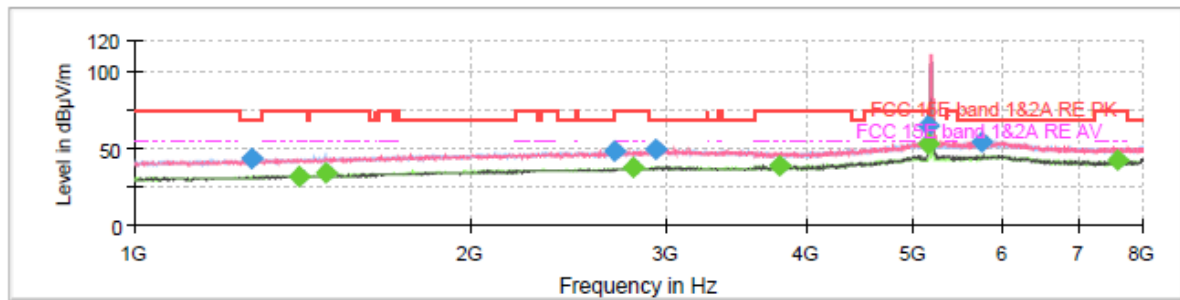

802.11ax20 CH36

Final Result

Frequency (MHz)	MaxPeak (dBµV/m)	Average (dBµV/m)	Limit (dBµV/m)	Margin (dB)	Meas. Time (ms)	Height (cm)	Pol	Azimuth (deg)	Corr. (dB/m)
1273.875000	43.04	---	68.20	25.16	150.0	200.0	H	256.0	-3.0
1403.375000	---	32.17	54.00	21.83	150.0	100.0	V	40.0	-2.2
1485.625000	---	33.75	54.00	20.25	150.0	200.0	H	306.0	-1.6
2689.625000	48.73	---	68.20	19.47	150.0	100.0	H	256.0	4.9
2793.750000	---	37.15	54.00	16.85	150.0	200.0	H	216.0	5.7
2931.125000	49.81	---	68.20	18.39	150.0	100.0	V	11.0	6.5
3786.000000	---	38.96	54.00	15.04	150.0	200.0	V	226.0	8.1
5149.250000	---	52.40	54.00	1.60	150.0	100.0	V	278.0	14.5
5149.250000	64.12	---	74.00	9.88	150.0	200.0	V	278.0	14.5
5750.375000	54.16	---	68.20	14.04	150.0	100.0	H	209.0	15.7
7613.250000	---	42.63	54.00	11.37	150.0	200.0	H	320.0	15.6