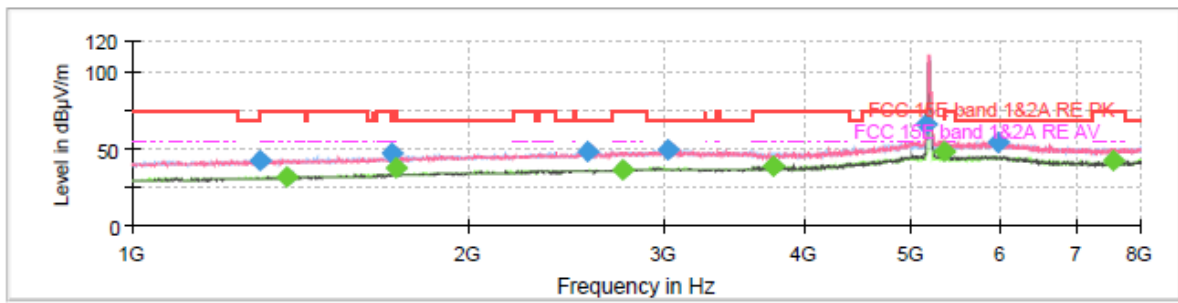

802.11n20 CH36

Final Result

Frequency (MHz)	MaxPeak (dBµV/m)	Average (dBµV/m)	Limit (dBµV/m)	Margin (dB)	Meas. Time (ms)	Height (cm)	Pol	Azimuth (deg)	Corr. (dB/m)
1299.250000	42.65	---	68.20	25.55	150.0	200.0	H	118.0	-2.9
1374.500000	---	32.04	54.00	21.96	150.0	100.0	H	169.0	-2.3
1711.375000	47.44	---	68.20	20.76	150.0	200.0	H	277.0	-0.1
1721.875000	---	37.97	54.00	16.03	150.0	100.0	H	338.0	-0.1
2562.750000	48.32	---	68.20	19.88	150.0	200.0	H	169.0	4.2
2746.500000	---	37.02	54.00	16.98	150.0	200.0	H	140.0	5.3
3026.500000	49.27	---	68.20	18.93	150.0	100.0	H	345.0	7.0
3746.625000	---	38.71	54.00	15.29	150.0	200.0	H	161.0	7.9
5148.375000	65.34	---	74.00	8.66	150.0	200.0	V	55.0	14.5
5331.250000	---	47.69	---	---	150.0	100.0	V	244.0	14.5
5953.375000	54.25	---	68.20	13.95	150.0	200.0	H	284.0	15.8
7581.750000	---	42.90	54.00	11.10	150.0	200.0	V	120.0	15.5