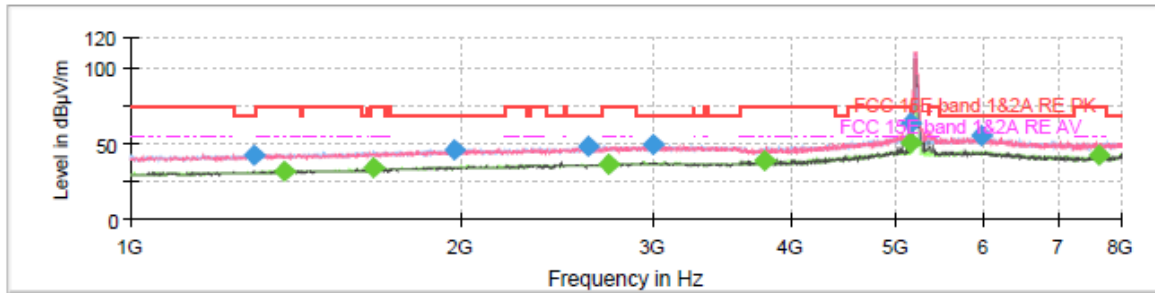

802.11a CH40

Final Result

Frequency (MHz)	MaxPeak (dBµV/m)	Average (dBµV/m)	Limit (dBµV/m)	Margin (dB)	Meas. Time (ms)	Height (cm)	Pol	Azimuth (deg)	Corr. (dB/m)
1297.500000	42.63	---	68.20	25.57	150.0	200.0	H	0.0	-2.9
1380.625000	---	31.79	54.00	22.21	150.0	200.0	V	4.0	-2.3
1663.250000	---	33.56	54.00	20.44	150.0	200.0	V	47.0	-0.4
1976.500000	45.60	---	68.20	22.60	150.0	200.0	V	0.0	1.5
2610.875000	47.85	---	68.20	20.35	150.0	200.0	H	241.0	4.4
2731.625000	---	36.92	54.00	17.08	150.0	200.0	V	91.0	5.3
3000.250000	49.03	---	68.20	19.17	150.0	200.0	V	4.0	7.0
3783.375000	---	39.17	54.00	14.83	150.0	200.0	H	256.0	8.1
5141.375000	---	50.33	54.00	3.67	150.0	200.0	V	250.0	14.5
5147.500000	63.68	---	74.00	10.32	150.0	200.0	V	250.0	14.5
5973.500000	54.71	---	68.20	13.49	150.0	200.0	V	40.0	15.9
7632.500000	---	42.35	54.00	11.65	150.0	200.0	V	62.0	15.4