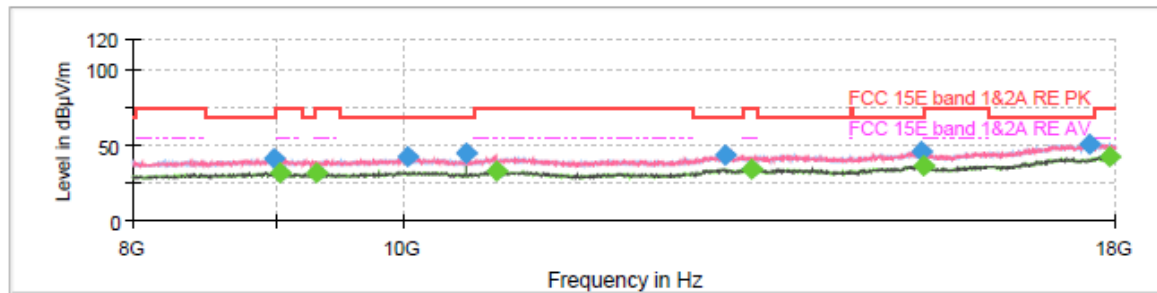

Final Result

Frequency (MHz)	MaxPeak (dBµV/m)	Average (dBµV/m)	Limit (dBµV/m)	Margin (dB)	Meas. Time (ms)	Height (cm)	Pol	Azimuth (deg)	Corr. (dB/m)
8992.500000	40.77	---	68.20	27.43	150.0	100.0	V	10.0	5.0
9028.750000	---	31.92	54.00	22.08	150.0	200.0	H	83.0	5.0
9310.000000	---	31.86	54.00	22.14	150.0	100.0	V	263.0	5.2
10043.750000	42.92	---	68.20	25.28	150.0	200.0	V	173.0	6.1
10540.000000	45.02	---	68.20	23.18	150.0	200.0	H	221.0	6.2
10807.500000	---	32.75	54.00	21.25	150.0	100.0	V	68.0	7.3
13033.750000	43.48	---	68.20	24.72	150.0	200.0	V	126.0	11.0
13333.750000	---	33.83	54.00	20.17	150.0	100.0	V	168.0	10.9
15332.500000	45.74	---	68.20	22.46	150.0	200.0	V	131.0	13.5
15357.500000	---	36.30	54.00	17.70	150.0	200.0	H	269.0	13.6
17600.000000	50.77	---	68.20	17.43	150.0	100.0	V	57.0	20.1
17897.500000	---	42.15	54.00	11.85	150.0	200.0	V	5.0	20.6