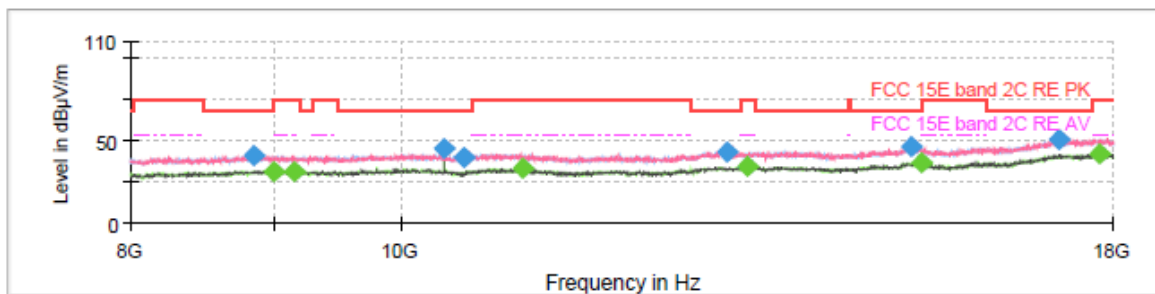

Final Result

Frequency (MHz)	MaxPeak (dBµV/m)	Average (dBµV/m)	Limit (dBµV/m)	Margin (dB)	Meas. Time (ms)	Height (cm)	Pol	Azimuth (deg)	Corr. (dB/m)
8902.500000	40.47	---	68.20	27.73	150.0	100.0	H	242.0	5.1
9066.250000	---	31.68	54.00	22.32	150.0	200.0	V	66.0	5.0
9166.250000	---	32.20	54.00	21.80	150.0	200.0	H	300.0	5.1
10360.000000	43.95	---	68.20	24.25	150.0	100.0	V	45.0	6.4
10592.500000	40.26	---	68.20	27.94	150.0	200.0	H	96.0	6.5
10943.750000	---	33.27	54.00	20.73	150.0	200.0	H	305.0	7.1
13337.500000	---	33.97	54.00	20.03	150.0	10.0	V	34.0	10.9
13582.500000	44.10	---	68.20	24.10	150.0	200.0	H	226.0	10.1
15331.250000	46.38	---	68.20	21.82	150.0	200.0	V	170.0	13.5
15371.250000	---	37.29	54.00	16.71	150.0	100.0	V	102.0	13.5
17177.500000	50.51	---	68.20	17.69	150.0	200.0	V	118.0	19.8
17883.750000	---	41.93	54.00	12.07	150.0	200.0	V	302.0	20.5

802.11ac80 CH106

Final Result

Frequency (MHz)	MaxPeak (dBµV/m)	Average (dBµV/m)	Limit (dBµV/m)	Margin (dB)	Meas. Time (ms)	Height (cm)	Pol	Azimuth (deg)	Corr. (dB/m)
1296.625000	43.25	---	68.20	24.95	150.0	200.0	V	211.0	-2.9
1404.250000	---	32.12	54.00	21.88	150.0	200.0	H	29.0	-2.2
1709.625000	---	33.59	54.00	20.41	150.0	200.0	H	57.0	-0.2
1879.375000	46.03	---	68.20	22.17	150.0	200.0	V	343.0	0.9
2607.375000	47.96	---	68.20	20.24	150.0	200.0	V	348.0	4.4
2791.125000	---	37.32	54.00	16.68	150.0	200.0	V	69.0	5.7
3241.750000	49.38	---	68.20	18.82	150.0	200.0	V	261.0	7.5
3915.500000	---	38.88	54.00	15.12	150.0	200.0	H	67.0	8.1
5433.625000	---	50.09	54.00	3.91	150.0	200.0	V	322.0	14.7
5460.750000	63.03	---	68.20	5.17	150.0	200.0	V	149.0	14.8
5985.750000	55.33	---	68.20	12.87	150.0	200.0	V	211.0	15.9
7576.500000	---	42.05	54.00	11.95	150.0	200.0	H	138.0	15.4