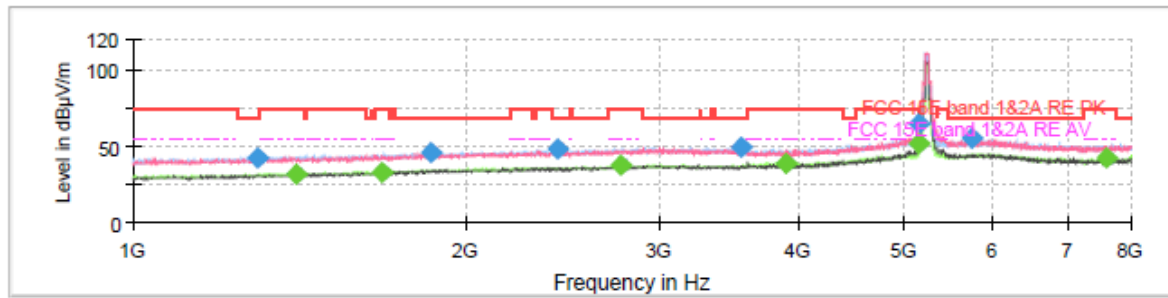

802.11ax40 CH46

Final Result

Frequency (MHz)	MaxPeak (dBµV/m)	Average (dBµV/m)	Limit (dBµV/m)	Margin (dB)	Meas. Time (ms)	Height (cm)	Pol	Azimuth (deg)	Corr. (dB/m)
1294.000000	42.22	---	68.20	25.98	150.0	100.0	H	75.0	-2.9
1403.375000	---	31.88	54.00	22.12	150.0	200.0	H	68.0	-2.2
1682.500000	---	33.24	54.00	20.76	150.0	100.0	H	176.0	-0.4
1861.875000	46.41	---	68.20	21.79	150.0	200.0	V	308.0	0.8
2424.500000	48.04	---	68.20	20.16	150.0	100.0	V	359.0	3.3
2765.750000	---	37.24	54.00	16.76	150.0	200.0	H	0.0	5.4
3552.375000	49.31	---	68.20	18.89	150.0	100.0	H	148.0	8.0
3896.250000	---	39.05	54.00	14.95	150.0	200.0	H	227.0	8.1
5149.250000	64.16	---	74.00	9.84	150.0	100.0	V	359.0	14.5
5149.250000	---	52.07	54.00	1.93	150.0	200.0	V	359.0	14.5
5746.000000	54.93	---	68.20	13.27	150.0	100.0	H	176.0	15.7
7596.625000	---	42.37	54.00	11.63	150.0	200.0	H	112.0	15.5