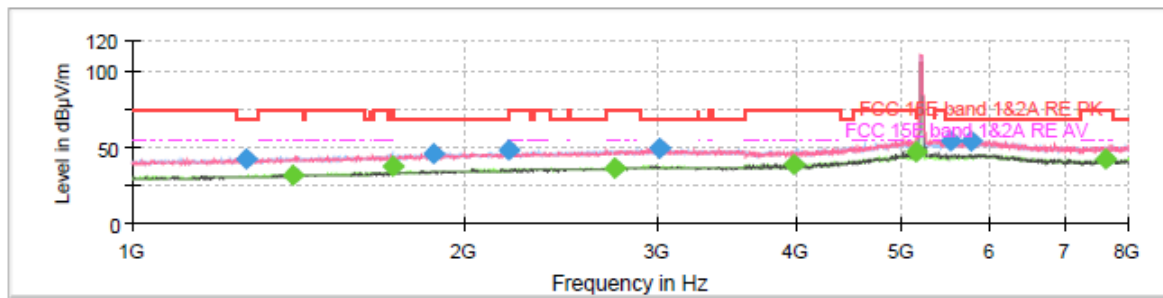

802.11n20 CH40

Final Result

Frequency (MHz)	MaxPeak (dBµV/m)	Average (dBµV/m)	Limit (dBµV/m)	Margin (dB)	Meas. Time (ms)	Height (cm)	Pol	Azimuth (deg)	Corr. (dB/m)
1266.875000	42.57	---	68.20	25.63	150.0	100.0	H	0.0	-3.1
1399.875000	---	32.16	54.00	21.84	150.0	200.0	H	265.0	-2.2
1720.125000	---	38.08	54.00	15.92	150.0	100.0	H	322.0	-0.1
1876.750000	45.66	---	68.20	22.54	150.0	200.0	H	139.0	0.9
2191.750000	47.85	---	68.20	20.35	150.0	200.0	H	28.0	2.3
2743.875000	---	36.79	54.00	17.21	150.0	100.0	H	236.0	5.3
3006.375000	49.13	---	68.20	19.07	150.0	200.0	H	330.0	7.0
3984.625000	---	39.05	54.00	14.95	150.0	200.0	H	337.0	8.0
5148.375000	---	47.65	54.00	6.35	150.0	100.0	V	0.0	14.5
5529.000000	53.62	---	68.20	14.58	150.0	200.0	H	21.0	15.0
5770.500000	53.95	---	68.20	14.25	150.0	100.0	V	129.0	15.7
7622.875000	---	42.39	54.00	11.61	150.0	200.0	H	258.0	15.5