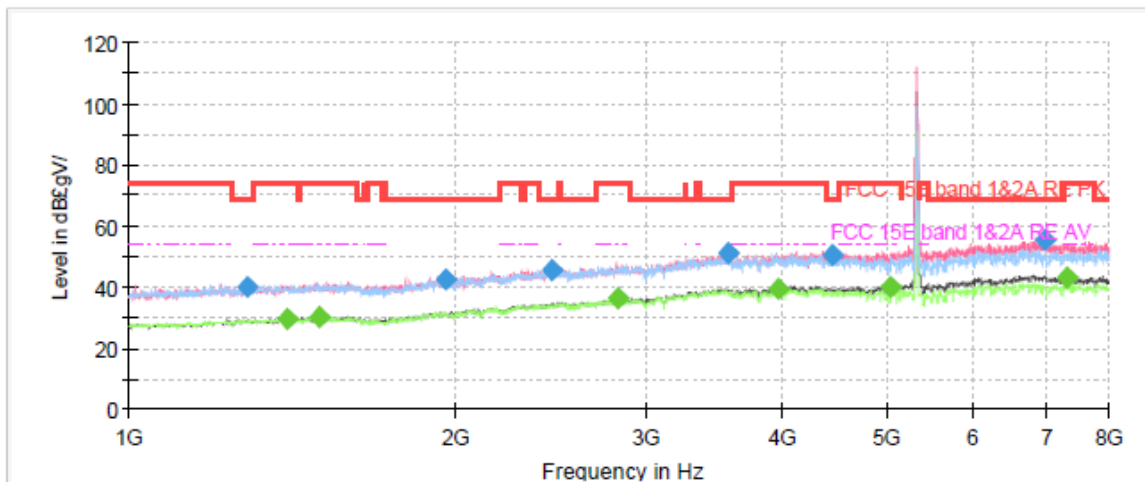

802.11a CH64

Final Result

Frequency (MHz)	MaxPeak (dBµV/m)	Average (dBµV/m)	Limit (dBµV/m)	Margin (dB)	Meas. Time (ms)	Height (cm)	Pol	Azimuth (deg)	Corr. (dB/m)
1283.500000	40.21	---	68.20	27.99	500.0	200.0	H	339.0	-8.3
1397.250000	---	29.66	54.00	24.34	500.0	200.0	H	33.0	-7.6
1499.625000	---	29.99	54.00	24.01	500.0	200.0	V	243.0	-7.0
1958.125000	42.64	---	68.20	25.56	500.0	200.0	H	245.0	-4.7
2455.125000	45.25	---	68.20	22.95	500.0	200.0	V	136.0	-2.3
2825.250000	---	36.12	54.00	17.88	500.0	200.0	V	118.0	-1.2
3562.000000	50.79	---	68.20	17.41	500.0	200.0	H	41.0	1.7
3969.750000	---	39.43	54.00	14.57	500.0	200.0	V	290.0	3.0
4449.250000	50.69	---	68.20	17.51	500.0	200.0	V	355.0	3.5
5039.875000	---	40.09	54.00	13.91	500.0	200.0	V	330.0	4.7
6988.500000	55.19	---	68.20	13.01	500.0	200.0	V	27.0	7.1
7308.750000	---	43.26	54.00	10.74	500.0	200.0	V	18.0	7.0