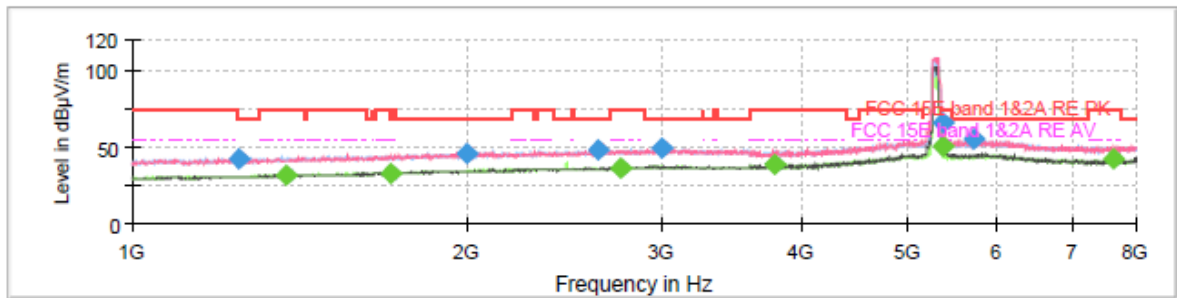

802.11ac80 CH58

Final Result

Frequency (MHz)	MaxPeak (dBµV/m)	Average (dBµV/m)	Limit (dBµV/m)	Margin (dB)	Meas. Time (ms)	Height (cm)	Pol	Azimuth (deg)	Corr. (dB/m)
1245.875000	42.86	---	68.20	25.34	150.0	200.0	H	310.0	-3.2
1374.500000	---	32.10	54.00	21.90	150.0	200.0	H	357.0	-2.3
1706.125000	---	33.50	54.00	20.50	150.0	200.0	H	208.0	-0.2
1997.500000	45.95	---	68.20	22.25	150.0	200.0	H	90.0	1.7
2628.375000	47.75	---	68.20	20.45	150.0	200.0	V	76.0	4.5
2746.500000	---	37.01	54.00	16.99	150.0	200.0	H	266.0	5.3
3000.250000	49.35	---	68.20	18.85	150.0	200.0	H	142.0	7.0
3792.125000	---	39.13	54.00	14.87	150.0	200.0	H	252.0	8.1
5353.125000	65.77	---	74.00	8.23	150.0	200.0	V	173.0	14.6
5375.000000	---	50.74	54.00	3.26	150.0	200.0	V	359.0	14.6
5712.750000	54.77	---	68.20	13.43	150.0	200.0	V	248.0	15.6
7620.250000	---	42.25	54.00	11.75	150.0	200.0	H	193.0	15.5