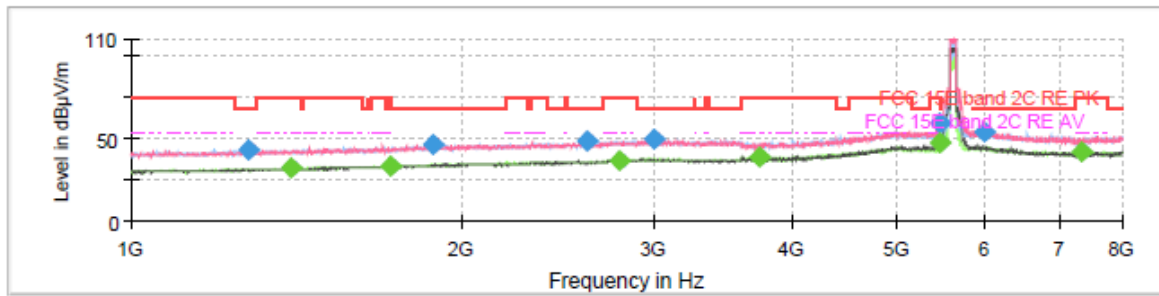

802.11ax80 CH122

Final Result

Frequency (MHz)	MaxPeak (dBµV/m)	Average (dBµV/m)	Limit (dBµV/m)	Margin (dB)	Meas. Time (ms)	Height (cm)	Pol	Azimuth (deg)	Corr. (dB/m)
1279.125000	43.19	---	68.20	25.01	150.0	200.0	H	216.0	-3.0
1400.750000	---	31.95	54.00	22.05	150.0	100.0	H	201.0	-2.2
1721.000000	---	33.29	54.00	20.71	150.0	200.0	H	0.0	-0.1
1887.250000	46.73	---	68.20	21.47	150.0	100.0	V	214.0	1.0
2602.125000	48.01	---	68.20	20.19	150.0	200.0	H	190.0	4.3
2789.375000	---	37.15	54.00	16.85	150.0	200.0	H	206.0	5.7
3001.125000	49.59	---	68.20	18.61	150.0	100.0	V	193.0	7.0
3741.375000	---	38.98	54.00	15.02	150.0	200.0	H	53.0	7.9
5452.000000	---	47.71	54.00	6.29	150.0	200.0	V	32.0	14.8
5465.125000	58.95	---	68.20	9.25	150.0	100.0	V	53.0	14.8
5981.375000	54.28	---	68.20	13.92	150.0	200.0	V	219.0	15.9
7342.000000	---	42.07	54.00	11.93	150.0	200.0	H	358.0	14.3