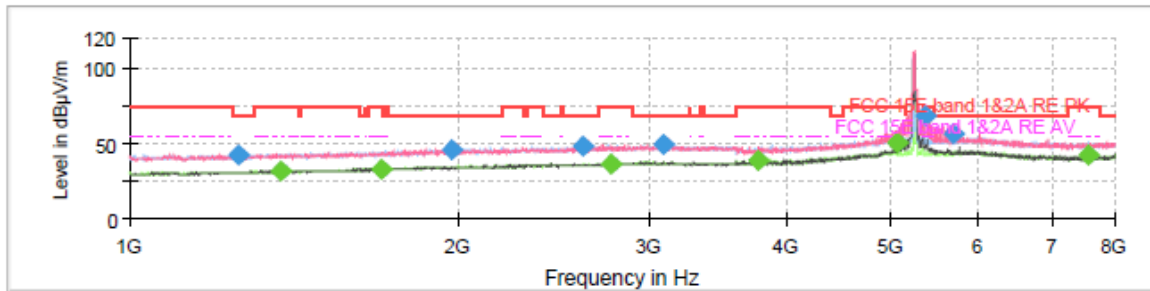

802.11a CH36

Final Result

Frequency (MHz)	MaxPeak (dBµV/m)	Average (dBµV/m)	Limit (dBµV/m)	Margin (dB)	Meas. Time (ms)	Height (cm)	Pol	Azimuth (deg)	Corr. (dB/m)
1258.125000	42.72	---	68.20	25.48	150.0	200.0	V	103.0	-3.2
1374.500000	---	32.25	54.00	21.75	150.0	200.0	H	257.0	-2.3
1702.625000	---	33.33	54.00	20.67	150.0	200.0	V	89.0	-0.3
1971.250000	46.18	---	68.20	22.02	150.0	200.0	H	296.0	1.4
2607.375000	47.75	---	68.20	20.45	150.0	200.0	H	154.0	4.4
2759.625000	---	37.02	54.00	16.98	150.0	200.0	V	82.0	5.4
3084.250000	49.32	---	68.20	18.88	150.0	200.0	V	18.0	7.2
3762.375000	---	39.34	54.00	14.66	150.0	200.0	H	347.0	8.0
5058.250000	---	50.48	54.00	3.52	150.0	200.0	V	213.0	14.5
5361.875000	67.79	---	74.00	6.21	150.0	200.0	V	213.0	14.6
5704.000000	56.95	---	68.20	11.25	150.0	200.0	V	235.0	15.5
7566.000000	---	42.05	54.00	11.95	150.0	200.0	H	184.0	15.4

Final Result

Frequency (MHz)	MaxPeak (dBµV/m)	Average (dBµV/m)	Limit (dBµV/m)	Margin (dB)	Meas. Time (ms)	Height (cm)	Pol	Azimuth (deg)	Corr. (dB/m)
8728.750000	40.90	---	68.20	27.30	150.0	100.0	H	356.0	5.0
9018.750000	---	32.02	54.00	21.98	150.0	200.0	V	42.0	5.0
9446.250000	---	31.63	54.00	22.37	150.0	200.0	H	151.0	5.6
10360.000000	45.34	---	68.20	22.86	150.0	200.0	H	198.0	6.4
10491.250000	40.60	---	68.20	27.60	150.0	100.0	H	18.0	6.2
11003.750000	---	33.47	54.00	20.53	150.0	100.0	H	6.0	7.1
13326.250000	---	34.84	54.00	19.16	150.0	100.0	V	152.0	10.9
13405.000000	44.75	---	68.20	23.45	150.0	100.0	H	252.0	11.2
15211.250000	46.19	---	68.20	22.01	150.0	100.0	V	152.0	12.7
15540.000000	---	37.24	54.00	16.76	150.0	100.0	V	52.0	12.9
17082.500000	51.40	---	68.20	16.80	150.0	200.0	H	106.0	19.1
17902.500000	---	42.76	54.00	11.24	150.0	100.0	V	125.0	20.6