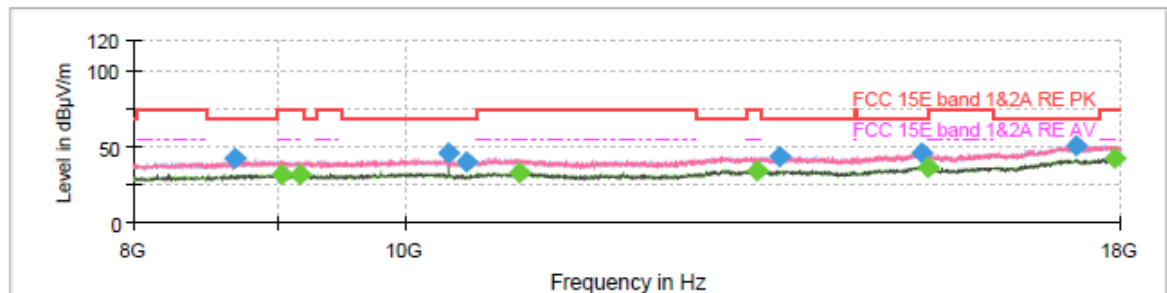

Final Result

Frequency (MHz)	MaxPeak (dBµV/m)	Average (dBµV/m)	Limit (dBµV/m)	Margin (dB)	Meas. Time (ms)	Height (cm)	Pol	Azimuth (deg)	Corr. (dB/m)
8982.500000	40.94	---	68.20	27.26	150.0	200.0	V	176.0	5.0
9121.250000	---	31.70	54.00	22.30	150.0	100.0	V	131.0	5.1
9185.000000	---	31.76	54.00	22.24	150.0	200.0	V	67.0	5.1
10360.000000	45.53	---	68.20	22.67	150.0	200.0	V	70.0	6.4
10590.000000	40.94	---	68.20	27.26	150.0	200.0	V	23.0	6.5
10710.000000	---	33.10	54.00	20.90	150.0	100.0	H	99.0	7.2
13390.000000	---	34.22	54.00	19.78	150.0	200.0	H	200.0	11.1
13403.750000	43.60	---	68.20	24.60	150.0	200.0	H	308.0	11.2
15130.000000	45.71	---	68.20	22.49	150.0	200.0	V	187.0	12.0
15352.500000	---	36.76	54.00	17.24	150.0	200.0	V	30.0	13.6
17086.250000	50.61	---	68.20	17.59	150.0	100.0	H	256.0	19.1
17782.500000	---	42.49	54.00	11.51	150.0	200.0	V	217.0	20.4

802.11ac80 CH42

Final Result

Frequency (MHz)	MaxPeak (dBµV/m)	Average (dBµV/m)	Limit (dBµV/m)	Margin (dB)	Meas. Time (ms)	Height (cm)	Pol	Azimuth (deg)	Corr. (dB/m)
1294.000000	42.80	---	68.20	25.40	150.0	200.0	V	263.0	-2.9
1413.000000	---	32.12	54.00	21.88	150.0	200.0	H	259.0	-2.1
1664.125000	---	33.18	54.00	20.82	150.0	200.0	V	208.0	-0.4
1952.875000	45.83	---	68.20	22.37	150.0	200.0	H	316.0	1.4
2676.500000	47.73	---	68.20	20.47	150.0	200.0	H	338.0	4.8
2797.250000	---	37.07	54.00	16.93	150.0	200.0	V	194.0	5.7
3179.625000	48.94	---	68.20	19.26	150.0	200.0	H	0.0	7.3
3908.500000	---	38.98	54.00	15.02	150.0	200.0	V	308.0	8.1
5124.750000	---	50.68	54.00	3.32	150.0	200.0	V	136.0	14.5
5142.250000	62.68	---	74.00	11.32	150.0	200.0	V	144.0	14.5
5910.500000	54.41	---	68.20	13.79	150.0	200.0	H	216.0	15.8
7747.125000	---	42.12	54.00	11.88	150.0	200.0	V	285.0	15.3