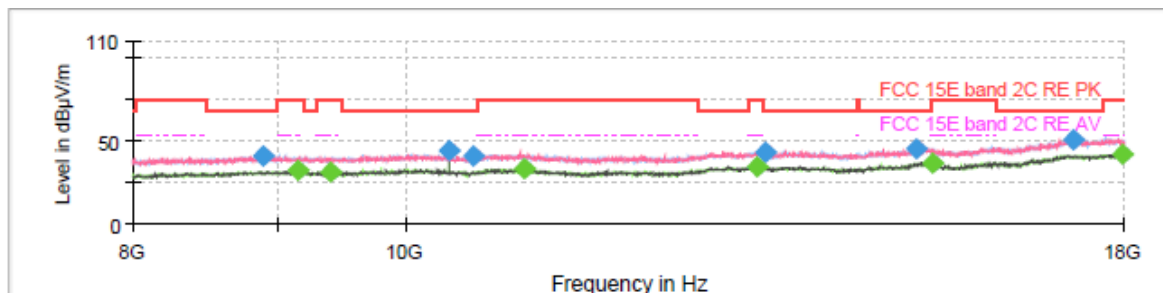

Final Result

Frequency (MHz)	MaxPeak (dBµV/m)	Average (dBµV/m)	Limit (dBµV/m)	Margin (dB)	Meas. Time (ms)	Height (cm)	Pol	Azimuth (deg)	Corr. (dB/m)
8935.000000	40.95	---	68.20	27.25	150.0	200.0	V	183.0	5.2
9088.750000	---	32.12	54.00	21.88	150.0	100.0	V	0.0	5.0
9158.750000	---	31.82	54.00	22.18	150.0	200.0	V	0.0	5.1
10360.000000	44.46	---	68.20	23.75	150.0	200.0	V	78.0	6.4
10578.750000	40.19	---	68.20	28.01	150.0	100.0	V	168.0	6.4
10692.500000	---	33.46	54.00	20.54	150.0	200.0	H	111.0	7.1
13321.250000	---	34.69	54.00	19.31	150.0	200.0	H	279.0	10.9
13643.750000	44.37	---	68.20	23.83	150.0	200.0	H	339.0	9.9
15293.750000	46.06	---	68.20	22.14	150.0	200.0	H	257.0	13.4
15366.250000	---	36.43	54.00	17.57	150.0	100.0	V	278.0	13.6
17282.500000	51.11	---	68.20	17.09	150.0	200.0	V	48.0	20.2
17852.500000	---	41.96	54.00	12.04	150.0	100.0	V	149.0	20.5

802.11a CH116

Final Result

Frequency (MHz)	MaxPeak (dBµV/m)	Average (dBµV/m)	Limit (dBµV/m)	Margin (dB)	Meas. Time (ms)	Height (cm)	Pol	Azimuth (deg)	Corr. (dB/m)
1241.500000	42.51	---	68.20	25.69	150.0	100.0	V	207.0	-3.3
1402.500000	---	31.94	54.00	22.06	150.0	200.0	H	83.0	-2.2
1714.000000	52.79	---	68.20	15.41	150.0	100.0	H	240.0	-0.1
1719.250000	---	35.05	54.00	18.95	150.0	200.0	H	214.0	-0.1
2669.500000	47.92	---	68.20	20.28	150.0	200.0	H	194.0	4.8
2765.750000	---	36.98	54.00	17.02	150.0	100.0	H	120.0	5.4
2967.875000	50.01	---	68.20	18.19	150.0	200.0	H	99.0	6.7
3791.250000	---	39.15	54.00	14.85	150.0	200.0	V	264.0	8.1
5432.750000	---	50.04	54.00	3.96	150.0	100.0	V	77.0	14.7
5460.750000	54.18	---	68.20	14.02	150.0	200.0	V	354.0	14.8
5951.625000	54.81	---	68.20	13.39	150.0	200.0	H	145.0	15.8
7544.125000	---	42.11	54.00	11.89	150.0	100.0	H	230.0	15.3