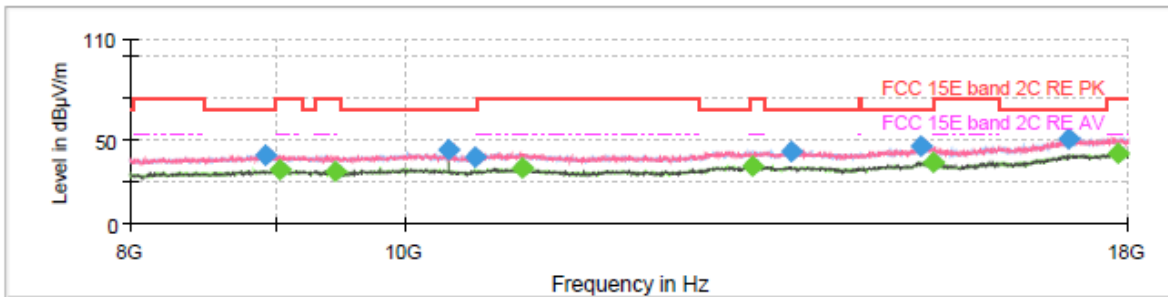

Final Result

Frequency (MHz)	MaxPeak (dBµV/m)	Average (dBµV/m)	Limit (dBµV/m)	Margin (dB)	Meas. Time (ms)	Height (cm)	Pol	Azimuth (deg)	Corr. (dB/m)
8863.750000	41.24	---	68.20	26.96	150.0	200.0	H	0.0	5.0
9007.500000	---	31.78	54.00	22.22	150.0	100.0	H	234.0	5.0
9163.750000	---	31.46	54.00	22.54	150.0	200.0	H	331.0	5.1
10360.000000	45.20	---	68.20	23.00	150.0	200.0	V	71.0	6.4
10533.750000	40.44	---	68.20	27.76	150.0	100.0	H	272.0	6.2
11051.250000	---	33.02	54.00	20.98	150.0	200.0	V	249.0	7.1
13085.000000	43.46	---	68.20	24.74	150.0	200.0	H	302.0	10.6
13315.000000	---	34.37	54.00	19.63	150.0	200.0	H	331.0	10.9
15246.250000	46.15	---	68.20	22.05	150.0	100.0	H	223.0	13.0
15367.500000	---	37.04	54.00	16.96	150.0	200.0	V	44.0	13.6
17202.500000	50.55	---	68.20	17.65	150.0	200.0	V	119.0	20.0
17777.500000	---	42.01	54.00	11.99	150.0	100.0	H	324.0	20.4

802.11ac80 CH122

Final Result

Frequency (MHz)	MaxPeak (dBµV/m)	Average (dBµV/m)	Limit (dBµV/m)	Margin (dB)	Meas. Time (ms)	Height (cm)	Pol	Azimuth (deg)	Corr. (dB/m)
1294.000000	42.81	---	68.20	25.39	150.0	200.0	H	0.0	-2.9
1402.500000	---	32.12	54.00	21.88	150.0	200.0	H	97.0	-2.2
1707.000000	---	33.32	54.00	20.68	150.0	200.0	H	321.0	-0.2
1892.500000	46.31	---	68.20	21.89	150.0	200.0	H	204.0	1.1
2421.875000	51.56	---	68.20	16.64	150.0	200.0	H	219.0	3.3
2789.375000	---	37.28	54.00	16.72	150.0	200.0	H	280.0	5.7
2981.875000	50.09	---	68.20	18.11	150.0	200.0	H	117.0	6.8
3924.250000	---	39.77	54.00	14.23	150.0	200.0	H	194.0	8.0
5459.000000	---	48.27	54.00	5.73	150.0	200.0	V	151.0	14.8
5467.750000	59.08	---	68.20	9.12	150.0	200.0	V	90.0	14.8
5907.000000	54.99	---	68.20	13.21	150.0	200.0	V	85.0	15.8
7643.875000	---	42.24	54.00	11.76	150.0	200.0	H	326.0	15.3