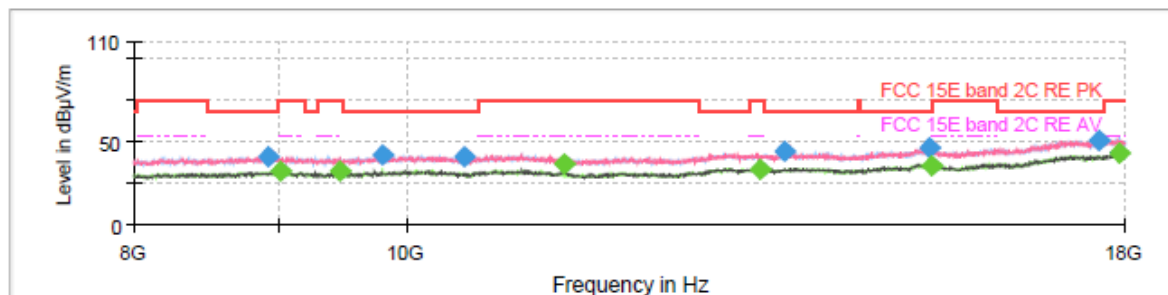

Final Result

Frequency (MHz)	MaxPeak (dBµV/m)	Average (dBµV/m)	Limit (dBµV/m)	Margin (dB)	Meas. Time (ms)	Height (cm)	Pol	Azimuth (deg)	Corr. (dB/m)
8928.750000	41.43	---	68.20	26.77	150.0	100.0	H	8.0	5.2
9018.750000	---	32.82	54.00	21.18	150.0	200.0	V	103.0	5.0
9461.250000	---	31.96	54.00	22.04	150.0	200.0	V	354.0	5.6
9807.500000	42.31	---	68.20	25.89	150.0	200.0	H	166.0	5.6
10488.750000	40.62	---	68.20	27.58	150.0	100.0	H	61.0	6.2
11380.000000	---	36.61	54.00	17.39	150.0	200.0	V	226.0	7.5
13348.750000	---	33.89	54.00	20.11	150.0	200.0	V	114.0	11.0
13630.000000	44.31	---	68.20	23.89	150.0	100.0	H	192.0	10.0
15337.500000	46.42	---	68.20	21.78	150.0	200.0	H	293.0	13.6
15365.000000	---	36.12	54.00	17.88	150.0	100.0	V	178.0	13.6
17608.750000	50.84	---	68.20	17.36	150.0	200.0	V	164.0	20.1
17912.500000	---	43.26	54.00	10.74	150.0	200.0	V	3.0	20.6