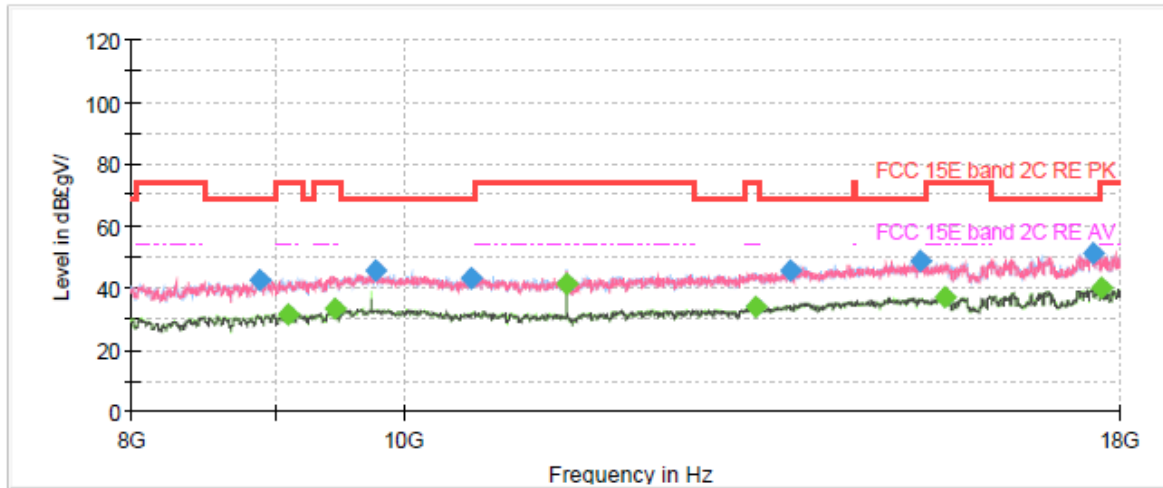

Final Result

Frequency (MHz)	MaxPeak (dBµgV/m)	Average (dBµgV/m)	Limit (dBµgV/m)	Margin (dB)	Meas. Time (ms)	Height (cm)	Pol	Azimuth (deg)	Corr. (dB/m)
8887.500000	42.58	---	68.20	25.62	500.0	200.0	H	88.0	-1.4
9096.250000	---	31.31	54.00	22.69	500.0	200.0	V	296.0	-1.2
9456.250000	---	32.94	54.00	21.06	500.0	200.0	H	285.0	-0.2
9766.250000	45.44	---	68.20	22.76	500.0	200.0	H	82.0	-0.5
10571.250000	43.07	---	68.20	25.13	500.0	200.0	V	138.0	-0.9
11440.000000	---	40.94	54.00	13.06	500.0	200.0	H	285.0	-0.6
13357.500000	---	34.08	54.00	19.92	500.0	200.0	H	339.0	2.4
13726.250000	45.68	---	68.20	22.52	500.0	200.0	V	138.0	3.3
15280.000000	48.49	---	68.20	19.71	500.0	200.0	H	113.0	5.6
15600.000000	---	36.65	54.00	17.35	500.0	200.0	V	232.0	6.5
17602.500000	50.86	---	68.20	17.34	500.0	200.0	H	43.0	10.1
17726.250000	---	39.74	54.00	14.26	500.0	200.0	H	249.0	10.3