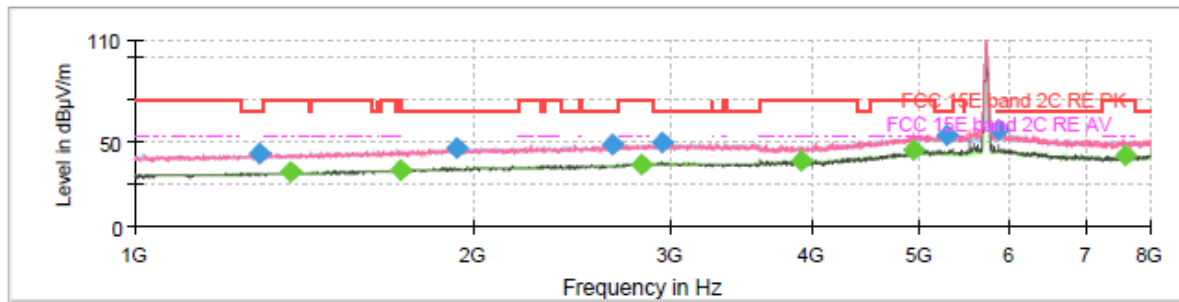

802.11a CH144

Final Result

Frequency (MHz)	MaxPeak (dBµV/m)	Average (dBµV/m)	Limit (dBµV/m)	Margin (dB)	Meas. Time (ms)	Height (cm)	Pol	Azimuth (deg)	Corr. (dB/m)
1293.125000	42.67	---	68.20	25.53	150.0	200.0	H	224.0	-2.9
1374.500000	---	32.19	54.00	21.81	150.0	200.0	V	0.0	-2.3
1721.000000	---	33.40	54.00	20.60	150.0	200.0	H	109.0	-0.1
1929.250000	46.44	---	68.20	21.76	150.0	200.0	H	27.0	1.3
2657.250000	48.20	---	68.20	20.00	150.0	200.0	V	342.0	4.6
2821.750000	---	37.06	54.00	16.94	150.0	200.0	H	63.0	5.8
2947.750000	49.13	---	68.20	19.07	150.0	200.0	H	119.0	6.6
3917.250000	---	38.87	54.00	15.13	150.0	200.0	H	48.0	8.1
4920.000000	---	45.10	54.00	8.90	150.0	200.0	V	306.0	13.8
5270.000000	54.44	---	68.20	13.76	150.0	200.0	V	179.0	14.5
5872.000000	57.05	---	68.20	11.15	150.0	200.0	V	236.0	15.8
7588.750000	---	42.20	54.00	11.80	150.0	200.0	V	75.0	15.5