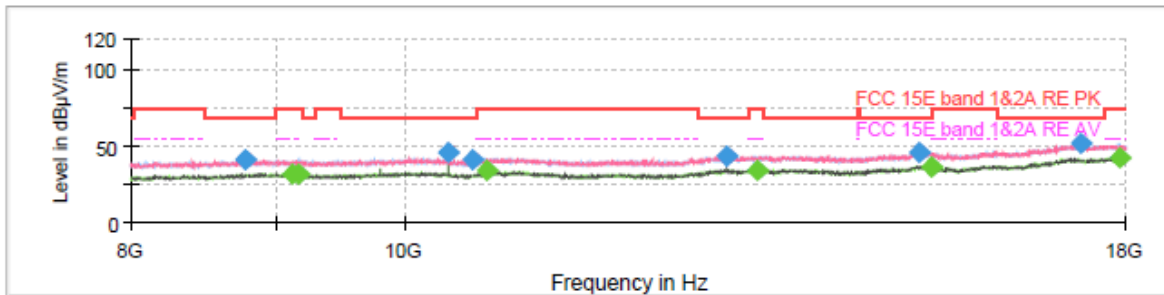

Final Result

Frequency (MHz)	MaxPeak (dBµV/m)	Average (dBµV/m)	Limit (dBµV/m)	Margin (dB)	Meas. Time (ms)	Height (cm)	Pol	Azimuth (deg)	Corr. (dB/m)
8728.750000	40.90	---	68.20	27.30	150.0	100.0	H	356.0	5.0
9018.750000	---	32.02	54.00	21.98	150.0	200.0	V	42.0	5.0
9446.250000	---	31.63	54.00	22.37	150.0	200.0	H	151.0	5.6
10360.000000	45.34	---	68.20	22.86	150.0	200.0	H	198.0	6.4
10491.250000	40.60	---	68.20	27.60	150.0	100.0	H	18.0	6.2
11003.750000	---	33.47	54.00	20.53	150.0	100.0	H	6.0	7.1
13326.250000	---	34.84	54.00	19.16	150.0	100.0	V	152.0	10.9
13405.000000	44.75	---	68.20	23.45	150.0	100.0	H	252.0	11.2
15211.250000	46.19	---	68.20	22.01	150.0	100.0	V	152.0	12.7
15540.000000	---	37.24	54.00	16.76	150.0	100.0	V	52.0	12.9
17082.500000	51.40	---	68.20	16.80	150.0	200.0	H	106.0	19.1
17902.500000	---	42.76	54.00	11.24	150.0	100.0	V	125.0	20.6

802.11a CH40

Final Result

Frequency (MHz)	MaxPeak (dBµV/m)	Average (dBµV/m)	Limit (dBµV/m)	Margin (dB)	Meas. Time (ms)	Height (cm)	Pol	Azimuth (deg)	Corr. (dB/m)
1297.500000	42.63	---	68.20	25.57	150.0	200.0	H	0.0	-2.9
1380.625000	---	31.79	54.00	22.21	150.0	200.0	V	4.0	-2.3
1663.250000	---	33.56	54.00	20.44	150.0	200.0	V	47.0	-0.4
1976.500000	45.60	---	68.20	22.60	150.0	200.0	V	0.0	1.5
2610.875000	47.85	---	68.20	20.35	150.0	200.0	H	241.0	4.4
2731.625000	---	36.92	54.00	17.08	150.0	200.0	V	91.0	5.3
3000.250000	49.03	---	68.20	19.17	150.0	200.0	V	4.0	7.0
3783.375000	---	39.17	54.00	14.83	150.0	200.0	H	256.0	8.1
5141.375000	---	50.33	54.00	3.67	150.0	200.0	V	250.0	14.5
5147.500000	63.68	---	74.00	10.32	150.0	200.0	V	250.0	14.5
5973.500000	54.71	---	68.20	13.49	150.0	200.0	V	40.0	15.9
7632.500000	---	42.35	54.00	11.65	150.0	200.0	V	62.0	15.4