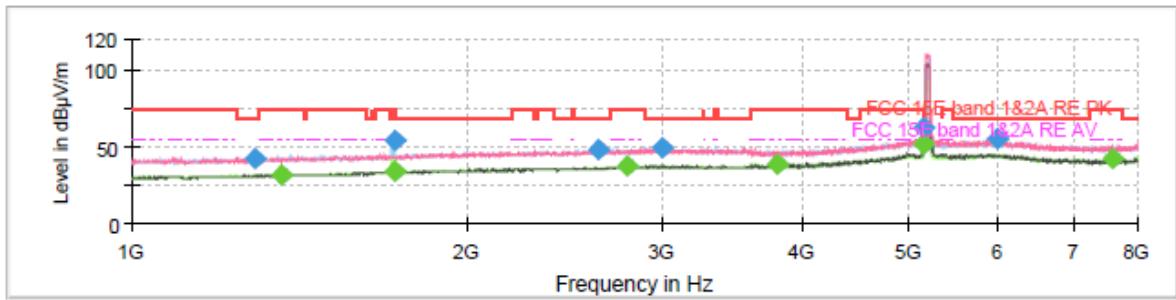

802.11ax40 CH38

Final Result

Frequency (MHz)	MaxPeak (dBµV/m)	Average (dBµV/m)	Limit (dBµV/m)	Margin (dB)	Meas. Time (ms)	Height (cm)	Pol	Azimuth (deg)	Corr. (dB/m)
1288.750000	42.69	---	68.20	25.51	150.0	100.0	H	287.0	-2.9
1361.375000	---	31.95	54.00	22.05	150.0	200.0	H	20.0	-2.4
1721.875000	---	33.69	54.00	20.31	150.0	100.0	H	28.0	-0.1
1723.625000	54.68	---	68.20	13.52	150.0	200.0	H	28.0	-0.1
2630.125000	48.15	---	68.20	20.05	150.0	100.0	H	258.0	4.5
2790.250000	---	37.19	54.00	16.81	150.0	200.0	V	80.0	5.7
3001.125000	49.71	---	68.20	18.49	150.0	100.0	H	243.0	7.0
3806.125000	---	39.14	54.00	14.86	150.0	200.0	H	251.0	8.0
5148.375000	62.53	---	74.00	11.47	150.0	100.0	V	182.0	14.5
5149.250000	---	51.57	54.00	2.43	150.0	200.0	V	236.0	14.5
5990.125000	54.98	---	68.20	13.22	150.0	200.0	V	95.0	15.9
7602.750000	---	42.06	54.00	11.94	150.0	200.0	H	279.0	15.5