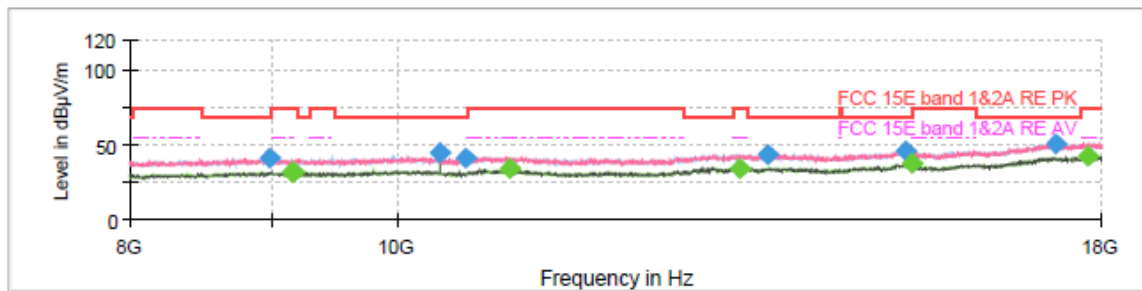

Final Result

Frequency (MHz)	MaxPeak (dBµV/m)	Average (dBµV/m)	Limit (dBµV/m)	Margin (dB)	Meas. Time (ms)	Height (cm)	Pol	Azimuth (deg)	Corr. (dB/m)
8986.250000	40.82	---	68.20	27.38	150.0	200.0	H	281.0	5.0
9152.500000	---	31.56	54.00	22.44	150.0	100.0	V	11.0	5.1
9166.250000	---	31.73	54.00	22.27	150.0	200.0	H	161.0	5.1
10360.000000	44.43	---	68.20	23.77	150.0	200.0	V	69.0	6.4
10582.500000	40.70	---	68.20	27.50	150.0	100.0	H	323.0	6.4
10980.000000	---	33.68	54.00	20.32	150.0	200.0	V	0.0	7.1
13317.500000	---	34.70	54.00	19.30	150.0	100.0	V	80.0	10.9
13622.500000	43.49	---	68.20	24.71	150.0	200.0	H	286.0	10.0
15273.750000	46.26	---	68.20	21.94	150.0	200.0	V	27.0	13.2
15363.750000	---	37.47	54.00	16.53	150.0	200.0	V	54.0	13.6
17313.750000	51.00	---	68.20	17.20	150.0	200.0	V	126.0	20.2
17798.750000	---	42.20	54.00	11.80	150.0	100.0	V	179.0	20.5