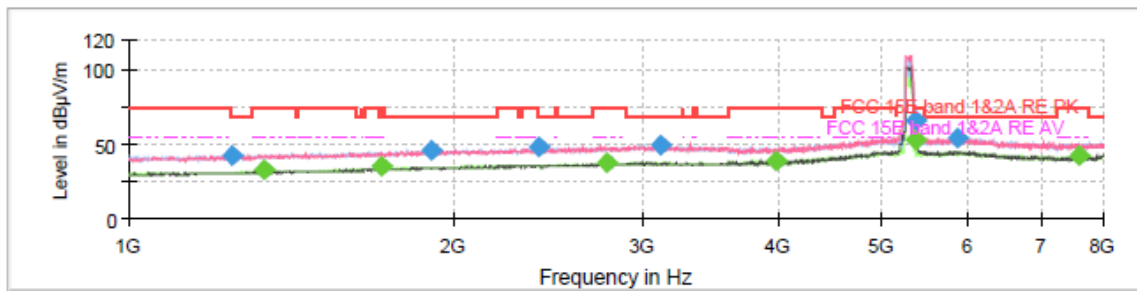

802.11ax80 CH58

Final Result

Frequency (MHz)	MaxPeak (dBµV/m)	Average (dBµV/m)	Limit (dBµV/m)	Margin (dB)	Meas. Time (ms)	Height (cm)	Pol	Azimuth (deg)	Corr. (dB/m)
1247.625000	42.61	---	68.20	25.59	150.0	100.0	H	197.0	-3.2
1336.000000	---	32.43	54.00	21.57	150.0	200.0	V	262.0	-2.6
1719.250000	---	34.89	54.00	19.11	150.0	100.0	H	0.0	-0.1
1904.750000	45.96	---	68.20	22.24	150.0	200.0	H	161.0	1.1
2399.125000	48.01	---	68.20	20.19	150.0	200.0	V	115.0	3.4
2769.250000	---	37.26	54.00	16.74	150.0	100.0	V	203.0	5.5
3111.375000	49.74	---	68.20	18.46	150.0	200.0	H	189.0	7.1
3988.125000	---	39.39	54.00	14.61	150.0	200.0	H	66.0	8.1
5357.500000	65.46	---	74.00	8.54	150.0	100.0	V	0.0	14.6
5361.875000	---	53.39	54.00	0.61	150.0	200.0	V	359.0	14.6
5872.875000	53.92	---	68.20	14.28	150.0	100.0	H	269.0	15.8
7601.000000	---	42.32	54.00	11.68	150.0	200.0	V	42.0	15.5