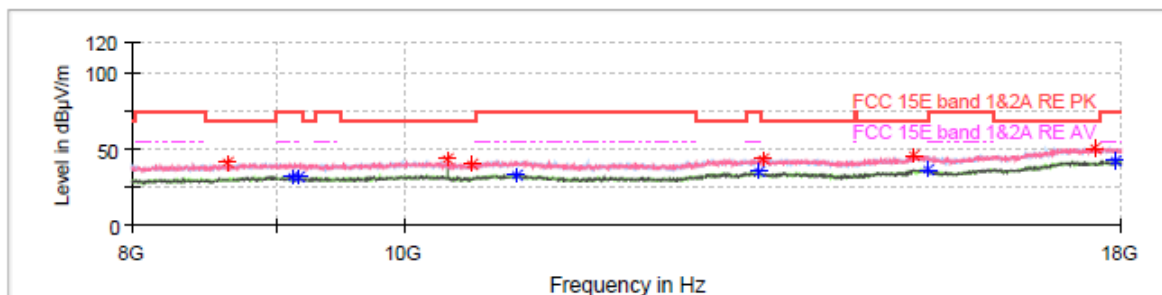

Final Result

Frequency (MHz)	MaxPeak (dBµV/m)	Average (dBµV/m)	Limit (dBµV/m)	Margin (dB)	Meas. Time (ms)	Height (cm)	Pol	Azimuth (deg)	Corr. (dB/m)
8781.250000	41.40	---	68.20	26.80	150.0	100.0	H	312.0	5.0
9121.250000	---	32.27	54.00	21.73	150.0	200.0	V	161.0	5.1
9175.000000	---	32.28	54.00	21.72	150.0	200.0	V	150.0	5.1
10360.000000	45.36	---	68.20	22.84	150.0	100.0	V	71.0	6.4
10572.500000	41.66	---	68.20	26.54	150.0	100.0	V	76.0	6.4
10702.500000	---	33.62	54.00	20.38	150.0	200.0	H	0.0	7.1
13001.250000	44.02	---	68.20	24.18	150.0	100.0	H	285.0	10.9
13333.750000	---	34.54	54.00	19.46	150.0	100.0	V	60.0	10.9
15218.750000	46.37	---	68.20	21.83	150.0	100.0	V	8.0	12.8
15372.500000	---	36.69	54.00	17.31	150.0	100.0	H	248.0	13.5
17347.500000	51.23	---	68.20	16.97	150.0	100.0	V	139.0	20.3
17912.500000	---	42.19	54.00	11.81	150.0	200.0	V	37.0	20.6

802.11a CH48

Final Result

Frequency (MHz)	MaxPeak (dBµV/m)	Average (dBµV/m)	Limit (dBµV/m)	Margin (dB)	Meas. Time (ms)	Height (cm)	Pol	Azimuth (deg)	Corr. (dB/m)
1271.250000	43.09	---	68.20	25.11	150.0	200.0	V	178.0	-3.1
1374.500000	---	32.44	54.00	21.56	150.0	200.0	H	300.0	-2.3
1700.875000	---	33.19	54.00	20.81	150.0	200.0	H	0.0	-0.3
1987.875000	47.10	---	68.20	21.10	150.0	200.0	H	56.0	1.7
2573.250000	47.42	---	68.20	20.78	150.0	200.0	H	175.0	4.2
2740.375000	---	37.07	54.00	16.93	150.0	200.0	V	237.0	5.3
3010.750000	49.40	---	68.20	18.80	150.0	200.0	H	71.0	7.0
3894.500000	---	38.83	54.00	15.17	150.0	200.0	H	27.0	8.1
5382.875000	---	52.65	54.00	1.35	150.0	200.0	V	259.0	14.6
5549.125000	53.74	---	68.20	14.46	150.0	200.0	H	182.0	15.0
5853.625000	54.28	---	68.20	13.92	150.0	200.0	V	0.0	15.9
7367.375000	---	42.17	54.00	11.83	150.0	200.0	H	161.0	14.4