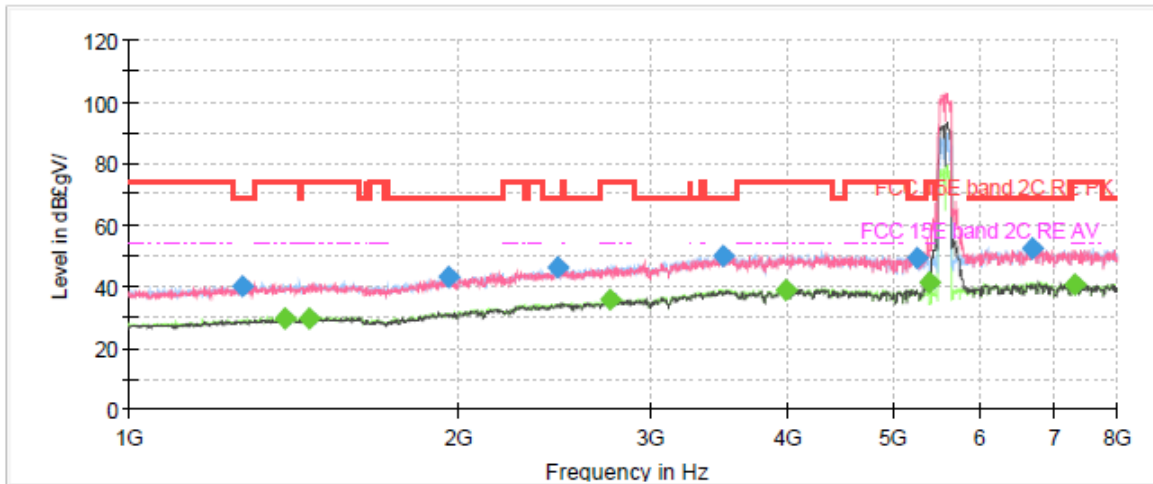

802.11ax160 CH114

Final Result

Frequency (MHz)	MaxPeak (dBµgV/m)	Average (dBµgV/m)	Limit (dBµgV/m)	Margin (dB)	Meas. Time (ms)	Height (cm)	Pol	Azimuth (deg)	Corr. (dB/m)
1268.625000	40.26	---	68.20	27.94	500.0	200.0	H	190.0	-8.5
1385.000000	---	29.58	54.00	24.42	500.0	200.0	H	200.0	-7.7
1458.500000	---	29.85	54.00	24.15	500.0	200.0	H	17.0	-7.2
1956.375000	43.30	---	68.20	24.90	500.0	200.0	H	74.0	-4.7
2467.375000	45.94	---	68.20	22.26	500.0	200.0	H	350.0	-2.3
2748.250000	---	35.54	54.00	18.46	500.0	200.0	H	68.0	-1.5
3485.875000	49.85	---	68.20	18.35	500.0	200.0	H	174.0	1.7
3975.000000	---	38.95	54.00	15.05	500.0	200.0	H	297.0	3.1
5252.500000	49.45	---	68.20	18.75	500.0	200.0	V	118.0	5.3
5379.375000	---	40.95	54.00	13.05	500.0	200.0	V	12.0	5.1
6684.875000	52.58	---	68.20	15.62	500.0	200.0	H	82.0	6.5
7321.000000	---	40.71	54.00	13.29	500.0	200.0	H	208.0	7.0