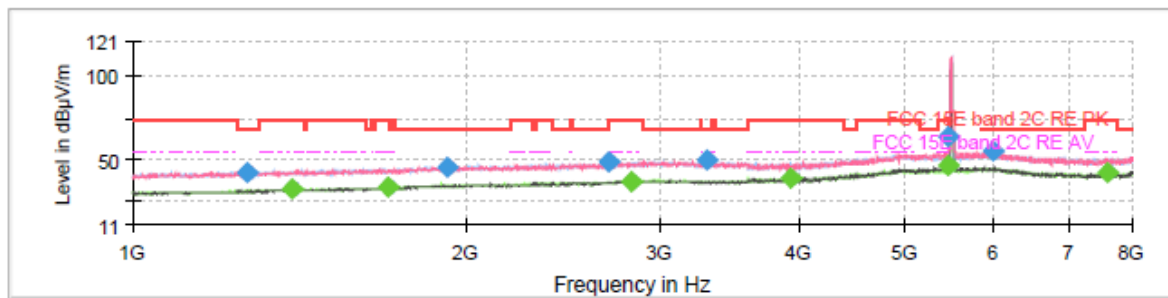

802.11ax20 CH100

Final Result

Frequency (MHz)	MaxPeak (dBµV/m)	Average (dBµV/m)	Limit (dBµV/m)	Margin (dB)	Meas. Time (ms)	Height (cm)	Pol	Azimuth (deg)	Corr. (dB/m)
1271.250000	42.61	---	68.20	25.59	150.0	200.0	V	110.0	-3.1
1391.125000	---	32.12	54.00	21.88	150.0	100.0	H	323.0	-2.2
1701.750000	---	33.42	54.00	20.58	150.0	200.0	H	197.0	-0.3
1924.000000	45.93	---	68.20	22.27	150.0	100.0	V	43.0	1.2
2689.625000	48.68	---	68.20	19.52	150.0	200.0	V	203.0	4.9
2819.125000	---	37.18	54.00	16.82	150.0	200.0	H	197.0	5.8
3298.625000	49.56	---	68.20	18.64	150.0	100.0	V	27.0	7.7
3930.375000	---	38.94	54.00	15.06	150.0	200.0	H	151.0	8.0
5459.875000	---	46.99	54.00	7.01	150.0	200.0	V	146.0	14.8
5465.125000	63.43	---	68.20	4.77	150.0	100.0	V	151.0	14.8
5998.875000	54.78	---	68.20	13.42	150.0	200.0	V	208.0	16.0
7602.750000	---	41.92	54.00	12.08	150.0	200.0	H	141.0	15.5