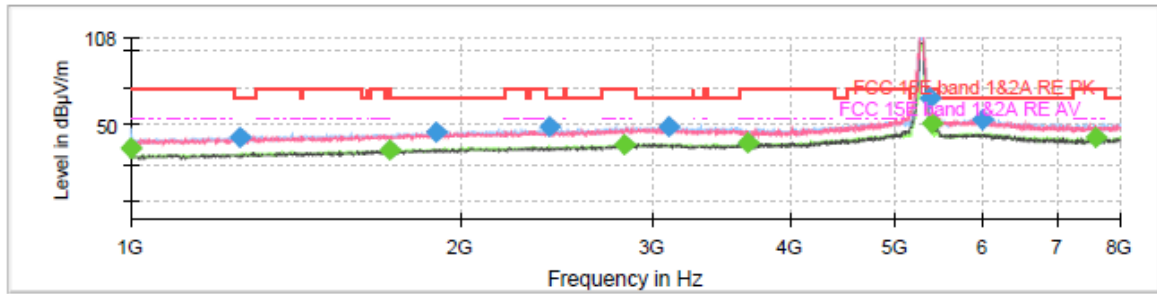

802.11ax40 CH54

Final Result

Frequency (MHz)	MaxPeak (dBµV/m)	Average (dBµV/m)	Limit (dBµV/m)	Margin (dB)	Meas. Time (ms)	Height (cm)	Pol	Azimuth (deg)	Corr. (dB/m)
1000.875000	---	35.51	54.00	18.49	150.0	200.0	H	333.0	-5.0
1260.750000	42.55	---	68.20	25.65	150.0	100.0	V	304.0	-3.1
1721.000000	---	33.32	54.00	20.68	150.0	200.0	H	111.0	-0.1
1900.375000	45.81	---	68.20	22.39	150.0	100.0	H	11.0	1.1
2408.750000	48.78	---	68.20	19.42	150.0	200.0	H	266.0	3.4
2826.125000	---	37.09	54.00	16.91	150.0	100.0	H	146.0	5.8
3103.500000	49.24	---	68.20	18.96	150.0	200.0	H	168.0	7.1
3658.250000	---	38.91	54.00	15.09	150.0	100.0	H	111.0	8.0
5362.750000	68.52	---	74.00	5.48	150.0	200.0	V	141.0	14.6
5388.125000	---	51.49	54.00	2.51	150.0	200.0	V	5.0	14.6
5995.375000	54.09	---	68.20	14.11	150.0	100.0	H	82.0	15.9
7606.250000	---	41.95	54.00	12.05	150.0	200.0	H	11.0	15.6