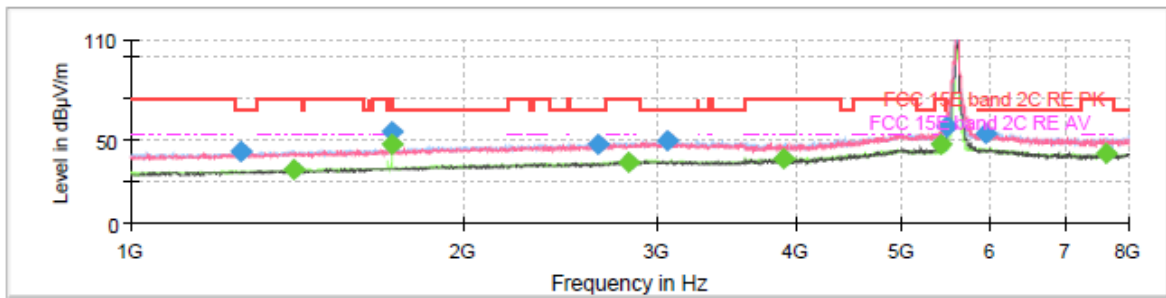

802.11ax40 CH118

Final Result

Frequency (MHz)	MaxPeak (dBµV/m)	Average (dBµV/m)	Limit (dBµV/m)	Margin (dB)	Meas. Time (ms)	Height (cm)	Pol	Azimuth (deg)	Corr. (dB/m)
1260.750000	42.84	---	68.20	25.36	150.0	100.0	H	308.0	-3.1
1402.500000	---	32.10	54.00	21.90	150.0	200.0	H	349.0	-2.2
1721.875000	---	47.78	54.00	6.22	150.0	100.0	H	344.0	-0.1
1723.625000	55.38	---	68.20	12.82	150.0	200.0	H	344.0	-0.1
2652.000000	47.95	---	68.20	20.25	150.0	100.0	H	212.0	4.6
2827.000000	---	37.02	54.00	16.98	150.0	200.0	H	74.0	5.8
3059.750000	50.01	---	68.20	18.19	150.0	200.0	H	217.0	7.0
3905.875000	---	39.07	54.00	14.93	150.0	100.0	H	145.0	8.1
5414.375000	---	47.85	54.00	6.15	150.0	200.0	V	47.0	14.7
5469.500000	58.23	---	68.20	9.97	150.0	200.0	V	77.0	14.8
5928.000000	54.37	---	68.20	13.83	150.0	200.0	H	186.0	15.8
7637.750000	---	42.41	54.00	11.59	150.0	200.0	H	349.0	15.4