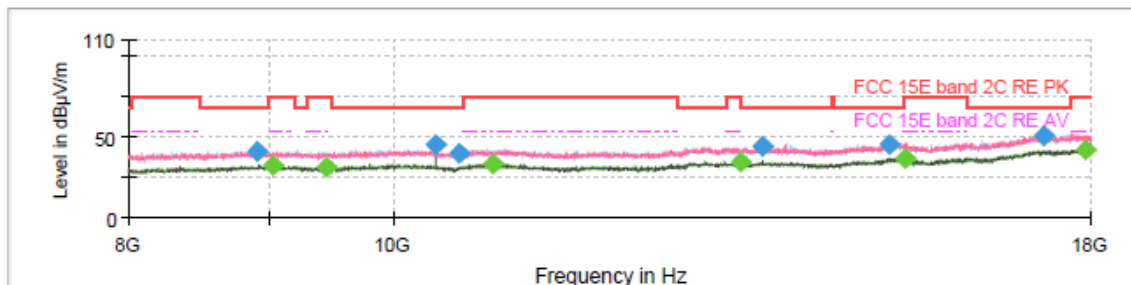

Final Result

Frequency (MHz)	MaxPeak (dBµV/m)	Average (dBµV/m)	Limit (dBµV/m)	Margin (dB)	Meas. Time (ms)	Height (cm)	Pol	Azimuth (deg)	Corr. (dB/m)
8930.000000	41.41	---	68.20	26.79	150.0	200.0	V	19.0	5.2
9028.750000	---	31.90	54.00	22.10	150.0	100.0	H	126.0	5.0
9456.250000	---	31.72	54.00	22.28	150.0	200.0	H	355.0	5.6
10360.000000	44.68	---	68.20	23.52	150.0	100.0	V	60.0	6.4
10591.250000	40.20	---	68.20	28.00	150.0	200.0	V	12.0	6.5
11006.250000	---	33.20	54.00	20.80	150.0	200.0	V	96.0	7.1
13253.750000	---	34.16	54.00	19.84	150.0	100.0	V	200.0	10.6
13688.750000	43.37	---	68.20	24.83	150.0	200.0	H	248.0	9.7
15202.500000	46.01	---	68.20	22.19	150.0	100.0	V	133.0	12.6
15361.250000	---	36.77	54.00	17.23	150.0	200.0	V	38.0	13.6
17145.000000	50.77	---	68.20	17.43	150.0	100.0	V	42.0	19.6
17858.750000	---	42.29	54.00	11.71	150.0	200.0	H	15.0	20.5

802.11ac80 CH138

Final Result

Frequency (MHz)	MaxPeak (dBµV/m)	Average (dBµV/m)	Limit (dBµV/m)	Margin (dB)	Meas. Time (ms)	Height (cm)	Pol	Azimuth (deg)	Corr. (dB/m)
1252.000000	42.91	---	68.20	25.29	150.0	100.0	H	224.0	-3.2
1407.750000	---	32.14	54.00	21.86	150.0	200.0	H	152.0	-2.1
1668.500000	---	33.34	54.00	20.66	150.0	100.0	H	224.0	-0.4
1890.750000	46.16	---	68.20	22.04	150.0	200.0	H	338.0	1.1
2617.000000	47.93	---	68.20	20.27	150.0	200.0	H	173.0	4.5
2738.625000	---	37.23	54.00	16.77	150.0	200.0	H	317.0	5.3
2932.000000	49.39	---	68.20	18.81	150.0	100.0	H	287.0	6.5
3971.500000	---	38.80	54.00	15.20	150.0	200.0	H	317.0	8.0
5457.250000	---	46.45	54.00	7.55	150.0	200.0	V	51.0	14.8
5465.125000	55.32	---	68.20	12.88	150.0	200.0	V	273.0	14.8
5850.125000	61.31	---	68.20	6.89	150.0	100.0	V	41.0	15.9
7601.000000	---	42.35	54.00	11.65	150.0	200.0	V	174.0	15.5