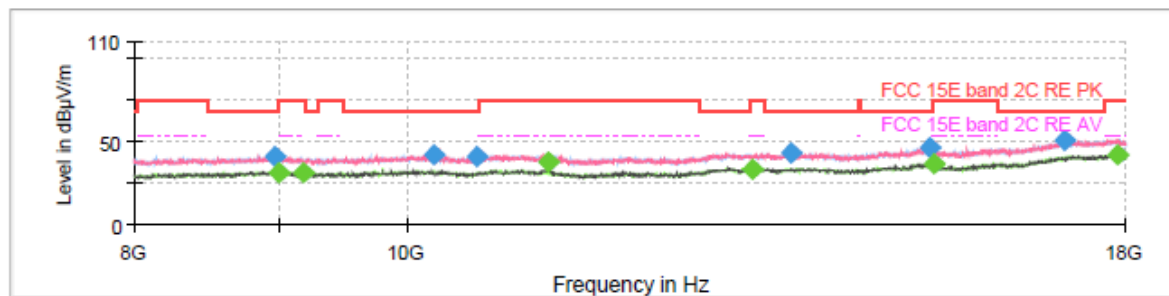

Final Result

Frequency (MHz)	MaxPeak (dBµV/m)	Average (dBµV/m)	Limit (dBµV/m)	Margin (dB)	Meas. Time (ms)	Height (cm)	Pol	Azimuth (deg)	Corr. (dB/m)
8977.500000	40.83	---	68.20	27.37	150.0	100.0	H	105.0	5.1
9006.250000	---	31.67	54.00	22.33	150.0	200.0	H	41.0	5.0
9186.250000	---	31.60	54.00	22.40	150.0	200.0	V	343.0	5.2
10228.750000	41.93	---	68.20	26.27	150.0	200.0	V	339.0	6.3
10582.500000	41.27	---	68.20	26.93	150.0	100.0	V	156.0	6.4
11220.000000	---	37.78	54.00	16.22	150.0	200.0	V	228.0	7.4
13262.500000	---	33.93	54.00	20.07	150.0	100.0	V	335.0	10.7
13682.500000	43.46	---	68.20	24.74	150.0	200.0	V	272.0	9.8
15342.500000	45.96	---	68.20	22.24	150.0	100.0	V	257.0	13.6
15390.000000	---	36.29	54.00	17.71	150.0	200.0	H	56.0	13.4
17128.750000	50.91	---	68.20	17.29	150.0	200.0	H	191.0	19.4
17882.500000	---	42.29	54.00	11.71	150.0	200.0	V	247.0	20.5