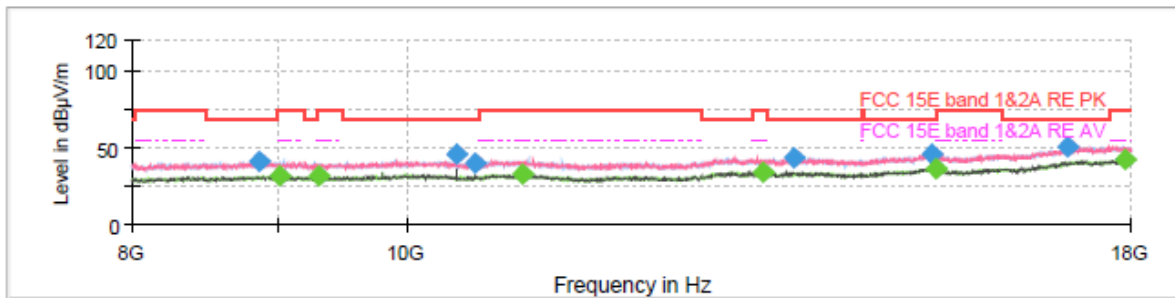

Final Result

Frequency (MHz)	MaxPeak (dBµV/m)	Average (dBµV/m)	Limit (dBµV/m)	Margin (dB)	Meas. Time (ms)	Height (cm)	Pol	Azimuth (deg)	Corr. (dB/m)
8865.000000	40.71	---	68.20	27.49	150.0	100.0	H	343.0	5.0
9022.500000	---	31.82	54.00	22.18	150.0	200.0	H	229.0	5.0
9315.000000	---	31.34	54.00	22.66	150.0	200.0	V	35.0	5.2
10420.000000	45.38	---	68.20	22.82	150.0	200.0	H	202.0	6.3
10570.000000	40.00	---	68.20	28.20	150.0	100.0	H	218.0	6.3
10980.000000	---	33.06	54.00	20.94	150.0	200.0	V	221.0	7.1
13352.500000	---	34.32	54.00	19.68	150.0	200.0	H	328.0	11.0
13686.250000	43.78	---	68.20	24.42	150.0	200.0	V	252.0	9.7
15321.250000	45.57	---	68.20	22.63	150.0	200.0	H	348.0	13.5
15362.500000	---	36.34	54.00	17.66	150.0	100.0	H	0.0	13.6
17086.250000	51.01	---	68.20	17.19	150.0	200.0	H	165.0	19.1
17906.250000	---	42.00	54.00	12.00	150.0	200.0	V	93.0	20.6