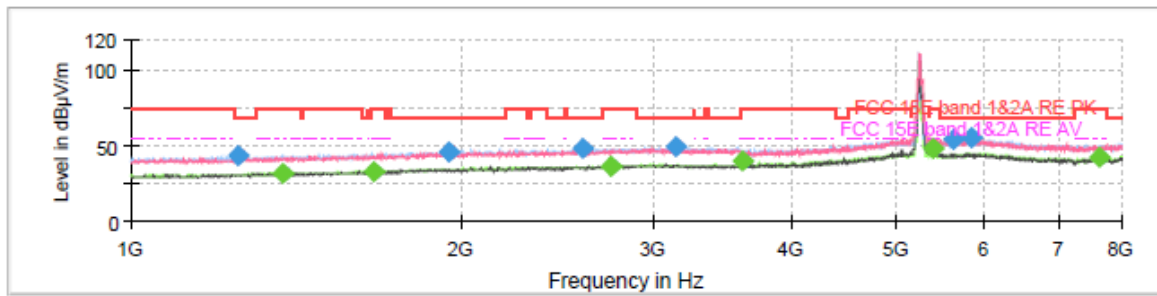

802.11n20 CH48

Final Result

Frequency (MHz)	MaxPeak (dBµV/m)	Average (dBµV/m)	Limit (dBµV/m)	Margin (dB)	Meas. Time (ms)	Height (cm)	Pol	Azimuth (deg)	Corr. (dB/m)
1253.750000	43.03	---	68.20	25.17	150.0	200.0	H	200.0	-3.2
1374.500000	---	32.26	54.00	21.74	150.0	200.0	H	70.0	-2.3
1662.375000	---	33.43	54.00	20.57	150.0	200.0	V	65.0	-0.4
1946.750000	45.90	---	68.20	22.30	150.0	200.0	H	77.0	1.4
2581.125000	47.95	---	68.20	20.25	150.0	200.0	H	229.0	4.3
2742.125000	---	36.95	54.00	17.05	150.0	200.0	H	304.0	5.3
3141.125000	48.86	---	68.20	19.34	150.0	200.0	H	251.0	7.4
3609.250000	---	39.50	54.00	14.50	150.0	200.0	H	9.0	7.8
5390.750000	---	47.69	54.00	6.31	150.0	200.0	V	161.0	14.6
5624.375000	53.61	---	68.20	14.59	150.0	200.0	H	48.0	15.3
5848.375000	55.33	---	68.20	12.87	150.0	200.0	H	251.0	15.9
7634.250000	---	42.16	54.00	11.84	150.0	200.0	H	37.0	15.4