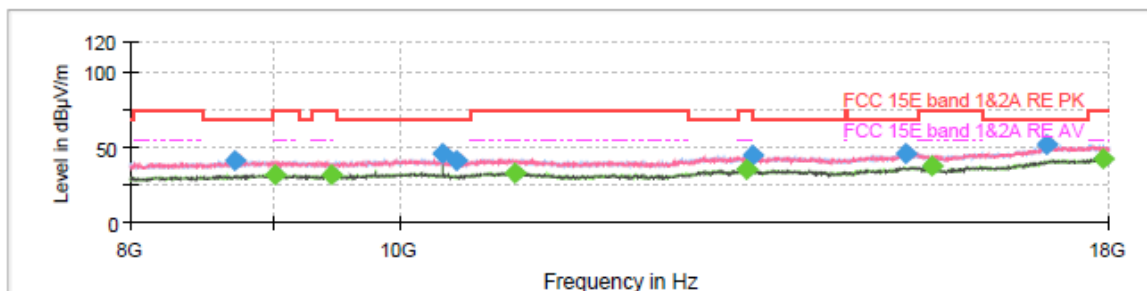

802.11a CH36

Final Result

Frequency (MHz)	MaxPeak (dBµV/m)	Average (dBµV/m)	Limit (dBµV/m)	Margin (dB)	Meas. Time (ms)	Height (cm)	Pol	Azimuth (deg)	Corr. (dB/m)
1258.125000	42.72	---	68.20	25.48	150.0	200.0	V	103.0	-3.2
1374.500000	---	32.25	54.00	21.75	150.0	200.0	H	257.0	-2.3
1702.625000	---	33.33	54.00	20.67	150.0	200.0	V	89.0	-0.3
1971.250000	46.18	---	68.20	22.02	150.0	200.0	H	296.0	1.4
2607.375000	47.75	---	68.20	20.45	150.0	200.0	H	154.0	4.4
2759.625000	---	37.02	54.00	16.98	150.0	200.0	V	82.0	5.4
3084.250000	49.32	---	68.20	18.88	150.0	200.0	V	18.0	7.2
3762.375000	---	39.34	54.00	14.66	150.0	200.0	H	347.0	8.0
5058.250000	---	50.48	54.00	3.52	150.0	200.0	V	213.0	14.5
5361.875000	67.79	---	74.00	6.21	150.0	200.0	V	213.0	14.6
5704.000000	56.95	---	68.20	11.25	150.0	200.0	V	235.0	15.5
7566.000000	---	42.05	54.00	11.95	150.0	200.0	H	184.0	15.4

Final Result

Frequency (MHz)	MaxPeak (dBµV/m)	Average (dBµV/m)	Limit (dBµV/m)	Margin (dB)	Meas. Time (ms)	Height (cm)	Pol	Azimuth (deg)	Corr. (dB/m)
8728.750000	40.90	---	68.20	27.30	150.0	100.0	H	356.0	5.0
9018.750000	---	32.02	54.00	21.98	150.0	200.0	V	42.0	5.0
9446.250000	---	31.63	54.00	22.37	150.0	200.0	H	151.0	5.6
10360.000000	45.34	---	68.20	22.86	150.0	200.0	H	198.0	6.4
10491.250000	40.60	---	68.20	27.60	150.0	100.0	H	18.0	6.2
11003.750000	---	33.47	54.00	20.53	150.0	100.0	H	6.0	7.1
13326.250000	---	34.84	54.00	19.16	150.0	100.0	V	152.0	10.9
13405.000000	44.75	---	68.20	23.45	150.0	100.0	H	252.0	11.2
15211.250000	46.19	---	68.20	22.01	150.0	100.0	V	152.0	12.7
15540.000000	---	37.24	54.00	16.76	150.0	100.0	V	52.0	12.9
17082.500000	51.40	---	68.20	16.80	150.0	200.0	H	106.0	19.1
17902.500000	---	42.76	54.00	11.24	150.0	100.0	V	125.0	20.6