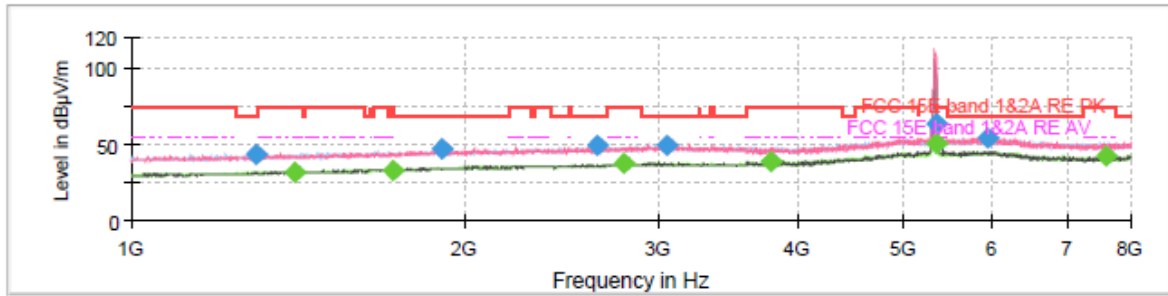

802.11ax20 CH64

Final Result

Frequency (MHz)	MaxPeak (dBµV/m)	Average (dBµV/m)	Limit (dBµV/m)	Margin (dB)	Meas. Time (ms)	Height (cm)	Pol	Azimuth (deg)	Corr. (dB/m)
1295.750000	42.95	---	68.20	25.25	150.0	100.0	H	314.0	-2.9
1403.375000	---	32.23	54.00	21.77	150.0	200.0	V	202.0	-2.2
1720.125000	---	33.40	54.00	20.60	150.0	100.0	H	289.0	-0.1
1912.625000	46.69	---	68.20	21.51	150.0	200.0	V	339.0	1.1
2637.125000	48.91	---	68.20	19.29	150.0	100.0	H	180.0	4.5
2789.375000	---	37.20	54.00	16.80	150.0	200.0	H	238.0	5.7
3050.125000	49.85	---	68.20	18.35	150.0	200.0	V	70.0	6.9
3778.125000	---	39.27	54.00	14.73	150.0	100.0	H	152.0	8.0
5351.375000	63.40	---	74.00	10.60	150.0	200.0	V	0.0	14.6
5352.250000	---	50.84	54.00	3.16	150.0	200.0	V	359.0	14.6
5945.500000	54.34	---	68.20	13.86	150.0	100.0	H	159.0	15.8
7594.875000	---	42.04	54.00	11.96	150.0	200.0	H	166.0	15.5