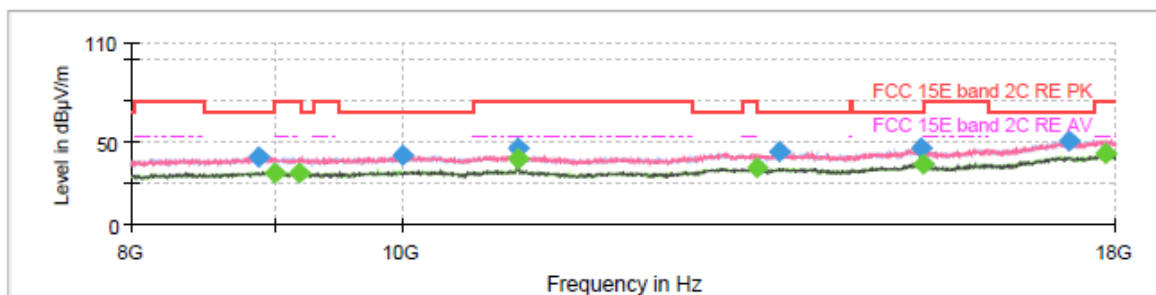

Final Result

Frequency (MHz)	MaxPeak (dBµV/m)	Average (dBµV/m)	Limit (dBµV/m)	Margin (dB)	Meas. Time (ms)	Height (cm)	Pol	Azimuth (deg)	Corr. (dB/m)
8923.750000	41.34	---	68.20	26.86	150.0	200.0	H	132.0	5.2
9008.750000	---	32.08	54.00	21.92	150.0	100.0	V	37.0	5.0
9166.250000	---	31.40	54.00	22.60	150.0	200.0	H	95.0	5.1
10360.000000	44.44	---	68.20	23.76	150.0	200.0	V	74.0	6.4
10487.500000	40.70	---	68.20	27.50	150.0	100.0	V	152.0	6.2
11130.000000	---	33.00	54.00	21.00	150.0	200.0	H	304.0	7.2
13320.000000	---	34.20	54.00	19.80	150.0	200.0	V	184.0	10.9
13731.250000	43.83	---	68.20	24.37	150.0	100.0	V	184.0	9.5
15267.500000	45.76	---	68.20	22.44	150.0	200.0	V	2.0	13.2
15381.250000	---	36.58	54.00	17.42	150.0	200.0	V	256.0	13.5
17143.750000	50.44	---	68.20	17.76	150.0	100.0	H	267.0	19.5
17787.500000	---	42.01	54.00	11.99	150.0	200.0	H	289.0	20.4

802.11ax20 CH100

Final Result

Frequency (MHz)	MaxPeak (dBµV/m)	Average (dBµV/m)	Limit (dBµV/m)	Margin (dB)	Meas. Time (ms)	Height (cm)	Pol	Azimuth (deg)	Corr. (dB/m)
1271.250000	42.61	---	68.20	25.59	150.0	200.0	V	110.0	-3.1
1391.125000	---	32.12	54.00	21.88	150.0	100.0	H	323.0	-2.2
1701.750000	---	33.42	54.00	20.58	150.0	200.0	H	197.0	-0.3
1924.000000	45.93	---	68.20	22.27	150.0	100.0	V	43.0	1.2
2689.625000	48.68	---	68.20	19.52	150.0	200.0	V	203.0	4.9
2819.125000	---	37.18	54.00	16.82	150.0	200.0	H	197.0	5.8
3298.625000	49.56	---	68.20	18.64	150.0	100.0	V	27.0	7.7
3930.375000	---	38.94	54.00	15.06	150.0	200.0	H	151.0	8.0
5459.875000	---	46.99	54.00	7.01	150.0	200.0	V	146.0	14.8
5465.125000	63.43	---	68.20	4.77	150.0	100.0	V	151.0	14.8
5998.875000	54.78	---	68.20	13.42	150.0	200.0	V	208.0	16.0
7602.750000	---	41.92	54.00	12.08	150.0	200.0	H	141.0	15.5