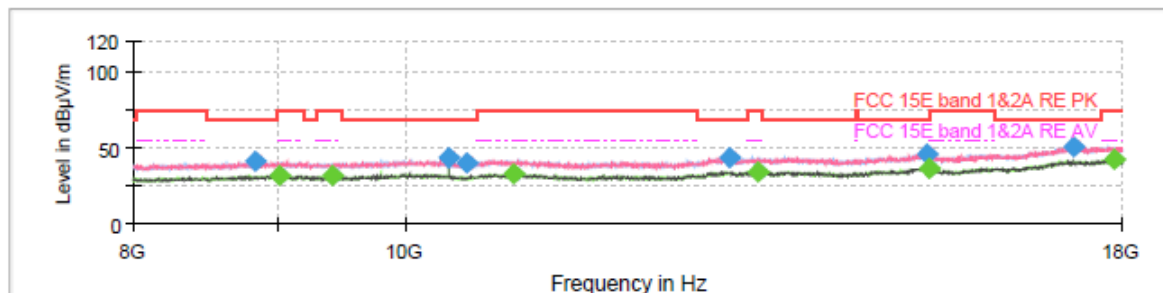

Final Result

Frequency (MHz)	MaxPeak (dBµV/m)	Average (dBµV/m)	Limit (dBµV/m)	Margin (dB)	Meas. Time (ms)	Height (cm)	Pol	Azimuth (deg)	Corr. (dB/m)
8802.500000	41.34	---	68.20	26.86	150.0	100.0	H	344.0	5.0
9006.250000	---	31.76	54.00	22.24	150.0	200.0	H	200.0	5.0
9376.250000	---	31.98	54.00	22.02	150.0	100.0	H	184.0	5.4
10360.000000	44.73	---	68.20	23.47	150.0	200.0	V	75.0	6.4
10517.500000	40.84	---	68.20	27.36	150.0	200.0	H	58.0	6.2
11057.500000	---	32.98	54.00	21.02	150.0	100.0	V	127.0	7.2
13366.250000	---	34.17	54.00	19.83	150.0	200.0	H	252.0	11.0
13416.250000	43.12	---	68.20	25.08	150.0	100.0	V	169.0	11.2
15323.750000	45.80	---	68.20	22.40	150.0	200.0	V	222.0	13.5
15388.750000	---	36.75	54.00	17.25	150.0	200.0	V	111.0	13.4
17266.250000	50.84	---	68.20	17.36	150.0	100.0	H	283.0	20.1
17917.500000	---	42.00	54.00	12.00	150.0	200.0	H	294.0	20.5

802.11ax20 CH60

Final Result

Frequency (MHz)	MaxPeak (dBµV/m)	Average (dBµV/m)	Limit (dBµV/m)	Margin (dB)	Meas. Time (ms)	Height (cm)	Pol	Azimuth (deg)	Corr. (dB/m)
1244.125000	42.88	---	68.20	25.32	150.0	200.0	V	0.0	-3.2
1413.875000	---	32.31	54.00	21.69	150.0	100.0	H	199.0	-2.1
1689.500000	---	33.49	54.00	20.51	150.0	200.0	H	253.0	-0.4
1968.625000	46.11	---	68.20	22.09	150.0	100.0	H	74.0	1.3
2681.750000	47.95	---	68.20	20.25	150.0	200.0	V	280.0	4.9
2771.000000	---	37.11	54.00	16.89	150.0	200.0	H	332.0	5.5
2983.625000	49.27	---	68.20	18.93	150.0	100.0	V	86.0	6.9
3906.750000	---	39.04	54.00	14.96	150.0	200.0	H	231.0	8.1
5352.250000	69.85	---	74.00	4.15	150.0	100.0	V	162.0	14.6
5361.875000	---	53.28	54.00	0.72	150.0	200.0	V	2.0	14.6
5889.500000	54.73	---	68.20	13.47	150.0	100.0	V	169.0	15.8
7693.750000	---	41.83	54.00	12.17	150.0	200.0	H	282.0	15.0