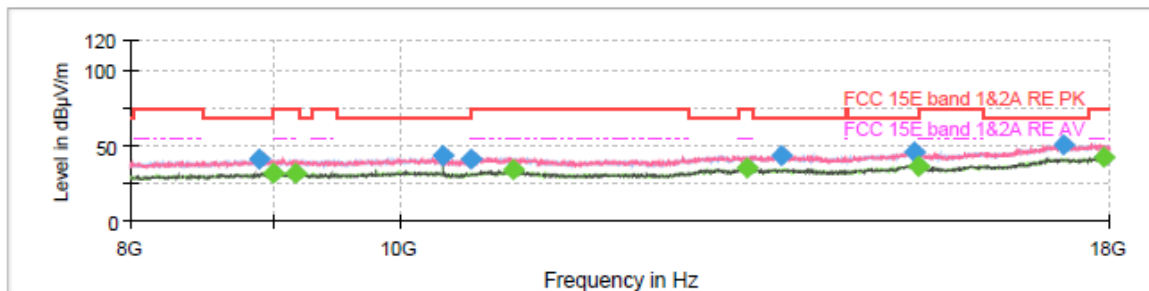

Final Result

Frequency (MHz)	MaxPeak (dBµV/m)	Average (dBµV/m)	Limit (dBµV/m)	Margin (dB)	Meas. Time (ms)	Height (cm)	Pol	Azimuth (deg)	Corr. (dB/m)
8905.000000	41.27	---	68.20	26.93	150.0	200.0	V	320.0	5.1
9011.250000	---	32.16	54.00	21.84	150.0	200.0	H	243.0	5.0
9167.500000	---	32.00	54.00	22.00	150.0	200.0	H	301.0	5.1
10360.000000	43.86	---	68.20	24.34	150.0	200.0	V	70.0	6.4
10597.500000	40.62	---	68.20	27.58	150.0	200.0	V	28.0	6.5
10981.250000	---	33.63	54.00	20.37	150.0	100.0	V	81.0	7.1
13320.000000	---	34.85	54.00	19.15	150.0	200.0	H	211.0	10.9
13722.500000	43.57	---	68.20	24.63	150.0	200.0	V	2.0	9.6
15305.000000	45.80	---	68.20	22.40	150.0	100.0	H	285.0	13.4
15356.250000	---	36.77	54.00	17.23	150.0	200.0	V	17.0	13.6
17331.250000	50.92	---	68.20	17.28	150.0	100.0	H	275.0	20.2
17908.750000	---	42.38	54.00	11.62	150.0	200.0	H	254.0	20.6