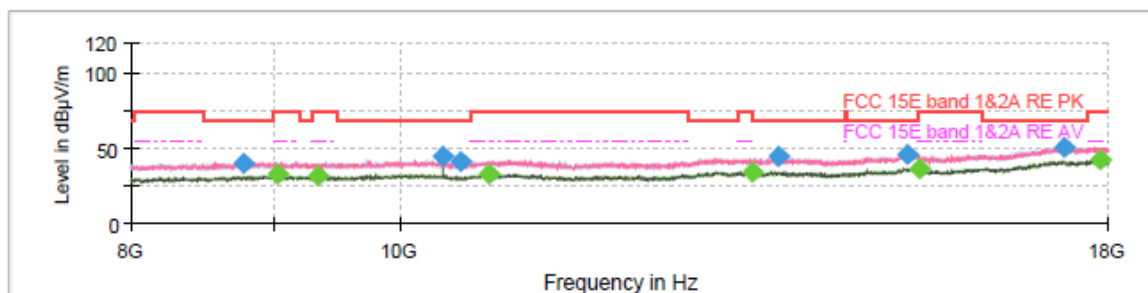

Final Result

Frequency (MHz)	MaxPeak (dBµV/m)	Average (dBµV/m)	Limit (dBµV/m)	Margin (dB)	Meas. Time (ms)	Height (cm)	Pol	Azimuth (deg)	Corr. (dB/m)
8941.250000	40.78	---	68.20	27.42	150.0	200.0	V	48.0	5.2
9052.500000	---	32.12	54.00	21.88	150.0	100.0	H	164.0	5.0
9176.250000	---	31.49	54.00	22.51	150.0	200.0	V	243.0	5.1
10360.000000	44.52	---	68.20	23.68	150.0	100.0	V	69.0	6.4
10596.250000	40.65	---	68.20	27.55	150.0	200.0	H	74.0	6.5
10902.500000	---	32.86	54.00	21.14	150.0	100.0	V	137.0	7.2
13395.000000	---	34.31	54.00	19.69	150.0	200.0	H	47.0	11.1
13447.500000	43.74	---	68.20	24.46	150.0	100.0	H	312.0	11.0
15197.500000	45.92	---	68.20	22.28	150.0	200.0	V	307.0	12.6
15357.500000	---	37.13	54.00	16.87	150.0	200.0	H	207.0	13.6
17468.750000	50.86	---	68.20	17.34	150.0	100.0	H	207.0	20.2
17777.500000	---	42.14	54.00	11.86	150.0	200.0	V	74.0	20.4

802.11ax20 CH48

Final Result

Frequency (MHz)	MaxPeak (dBµV/m)	Average (dBµV/m)	Limit (dBµV/m)	Margin (dB)	Meas. Time (ms)	Height (cm)	Pol	Azimuth (deg)	Corr. (dB/m)
1292.250000	42.42	---	68.20	25.78	150.0	100.0	H	271.0	-2.9
1405.125000	---	32.15	54.00	21.85	150.0	200.0	H	315.0	-2.1
1719.250000	---	33.79	54.00	20.21	150.0	100.0	H	337.0	-0.1
1882.875000	46.29	---	68.20	21.91	150.0	200.0	H	322.0	1.0
2589.875000	47.67	---	68.20	20.53	150.0	200.0	H	355.0	4.3
2791.125000	---	37.00	54.00	17.00	150.0	100.0	H	330.0	5.7
2939.000000	50.14	---	68.20	18.06	150.0	200.0	H	286.0	6.6
3610.125000	---	39.12	54.00	14.88	150.0	200.0	H	148.0	7.8
5390.750000	---	49.05	54.00	4.95	150.0	100.0	V	68.0	14.6
5611.250000	53.57	---	68.20	14.63	150.0	200.0	H	199.0	15.2
6043.500000	54.51	---	68.20	13.69	150.0	100.0	H	140.0	15.9
7522.250000	---	41.73	54.00	12.27	150.0	200.0	H	243.0	15.2